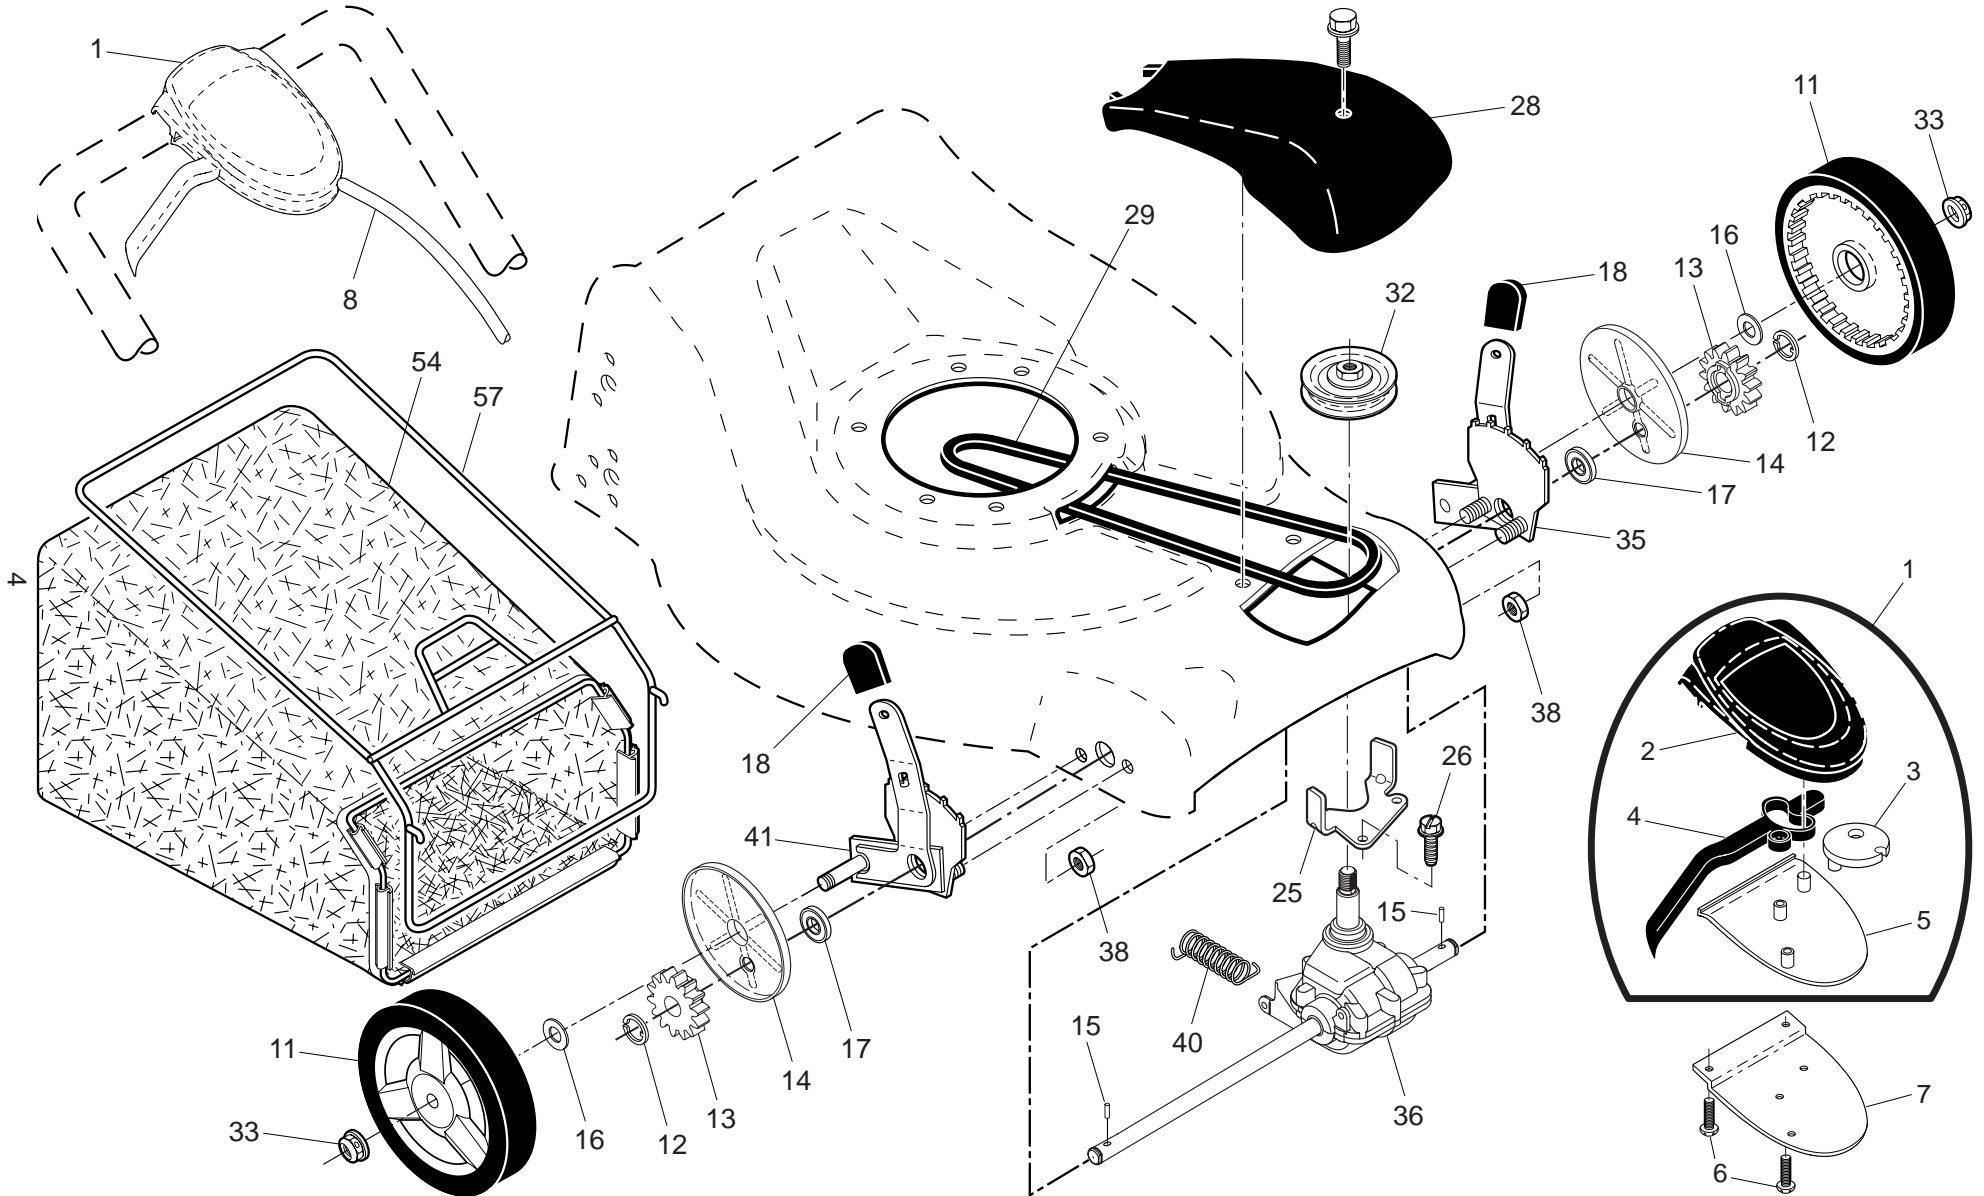

ROTARY LAWN MOWER - - MODEL NUMBER R 53SV (96141019304) PRODUCT NUMBER 961 41 01-93

ROTARY LAWN MOWER - - MODEL NUMBER R 53SV (96141019304) PRODUCT NUMBER 961 41 01-93

KEY NO.	PART NO.	DESCRIPTION	KEY NO.	PART NO.	DESCRIPTION
1	532 42 56-61	Drive Control Assembly	25	532 41 16-63	Belt Keeper
2	532 41 16-73	Cover, Drive Control, Upper	26	532 16 34-09	Screw, Hi-Lo Thread #12 x 5/8
3	532 40 62-62	Pulley	28	532 43 26-64	Drive Cover Assembly (Includes Mounting Screw and Pushnut)
4	532 42 56-62	Lever, Drive Control	29	532 19 41-49	V-Belt
5	532 41 16-64	Cover, Drive Control, Lower	32	532 19 40-18	Pulley, Drive
6	532 18 16-98	Screw	33	532 40 91-48	Locknut, Hex
7	532 40 07-23	Mounting Bracket, Drive Control	35	532 42 42-01	Kit, Wheel Adjuster, LH (Includes Knob and Bearing)
8	532 40 62-59	Cable, Drive Control	36	532 40 48-33	Gear Case Assembly, Complete
11	532 41 10-81	Wheel & Tire Assembly	38	873 80 04-00	Locknut 1/4-20
12	812 00 00-58	E-Ring	40	532 40 65-58	Spring
13	532 40 38-49	Pinion	41	532 42 42-00	Kit, Wheel Adjuster, RH (Includes Knob and Bearing)
14	532 18 94-03	Dust Cover	54	532 40 19-03	Grassbag Assembly
15	532 40 48-45	Pawl, Drive	57	532 41 19-50	Frame, Grassbag
16	532 06 77-25	Washer 1/2 x 1-1/2 x .134			
17	532 19 10-39	Bearing, Wheel Adjuster			
18	532 70 10-37	Selector Knob			

NOTE: All component dimensions given in U.S. inches. 1 inch = 25.4 mm. **IMPORTANT:** Use only Original Equipment Manufacturer (O.E.M.) replacement parts. Failure to do so could be hazardous, damage your lawn mower and void your warranty.