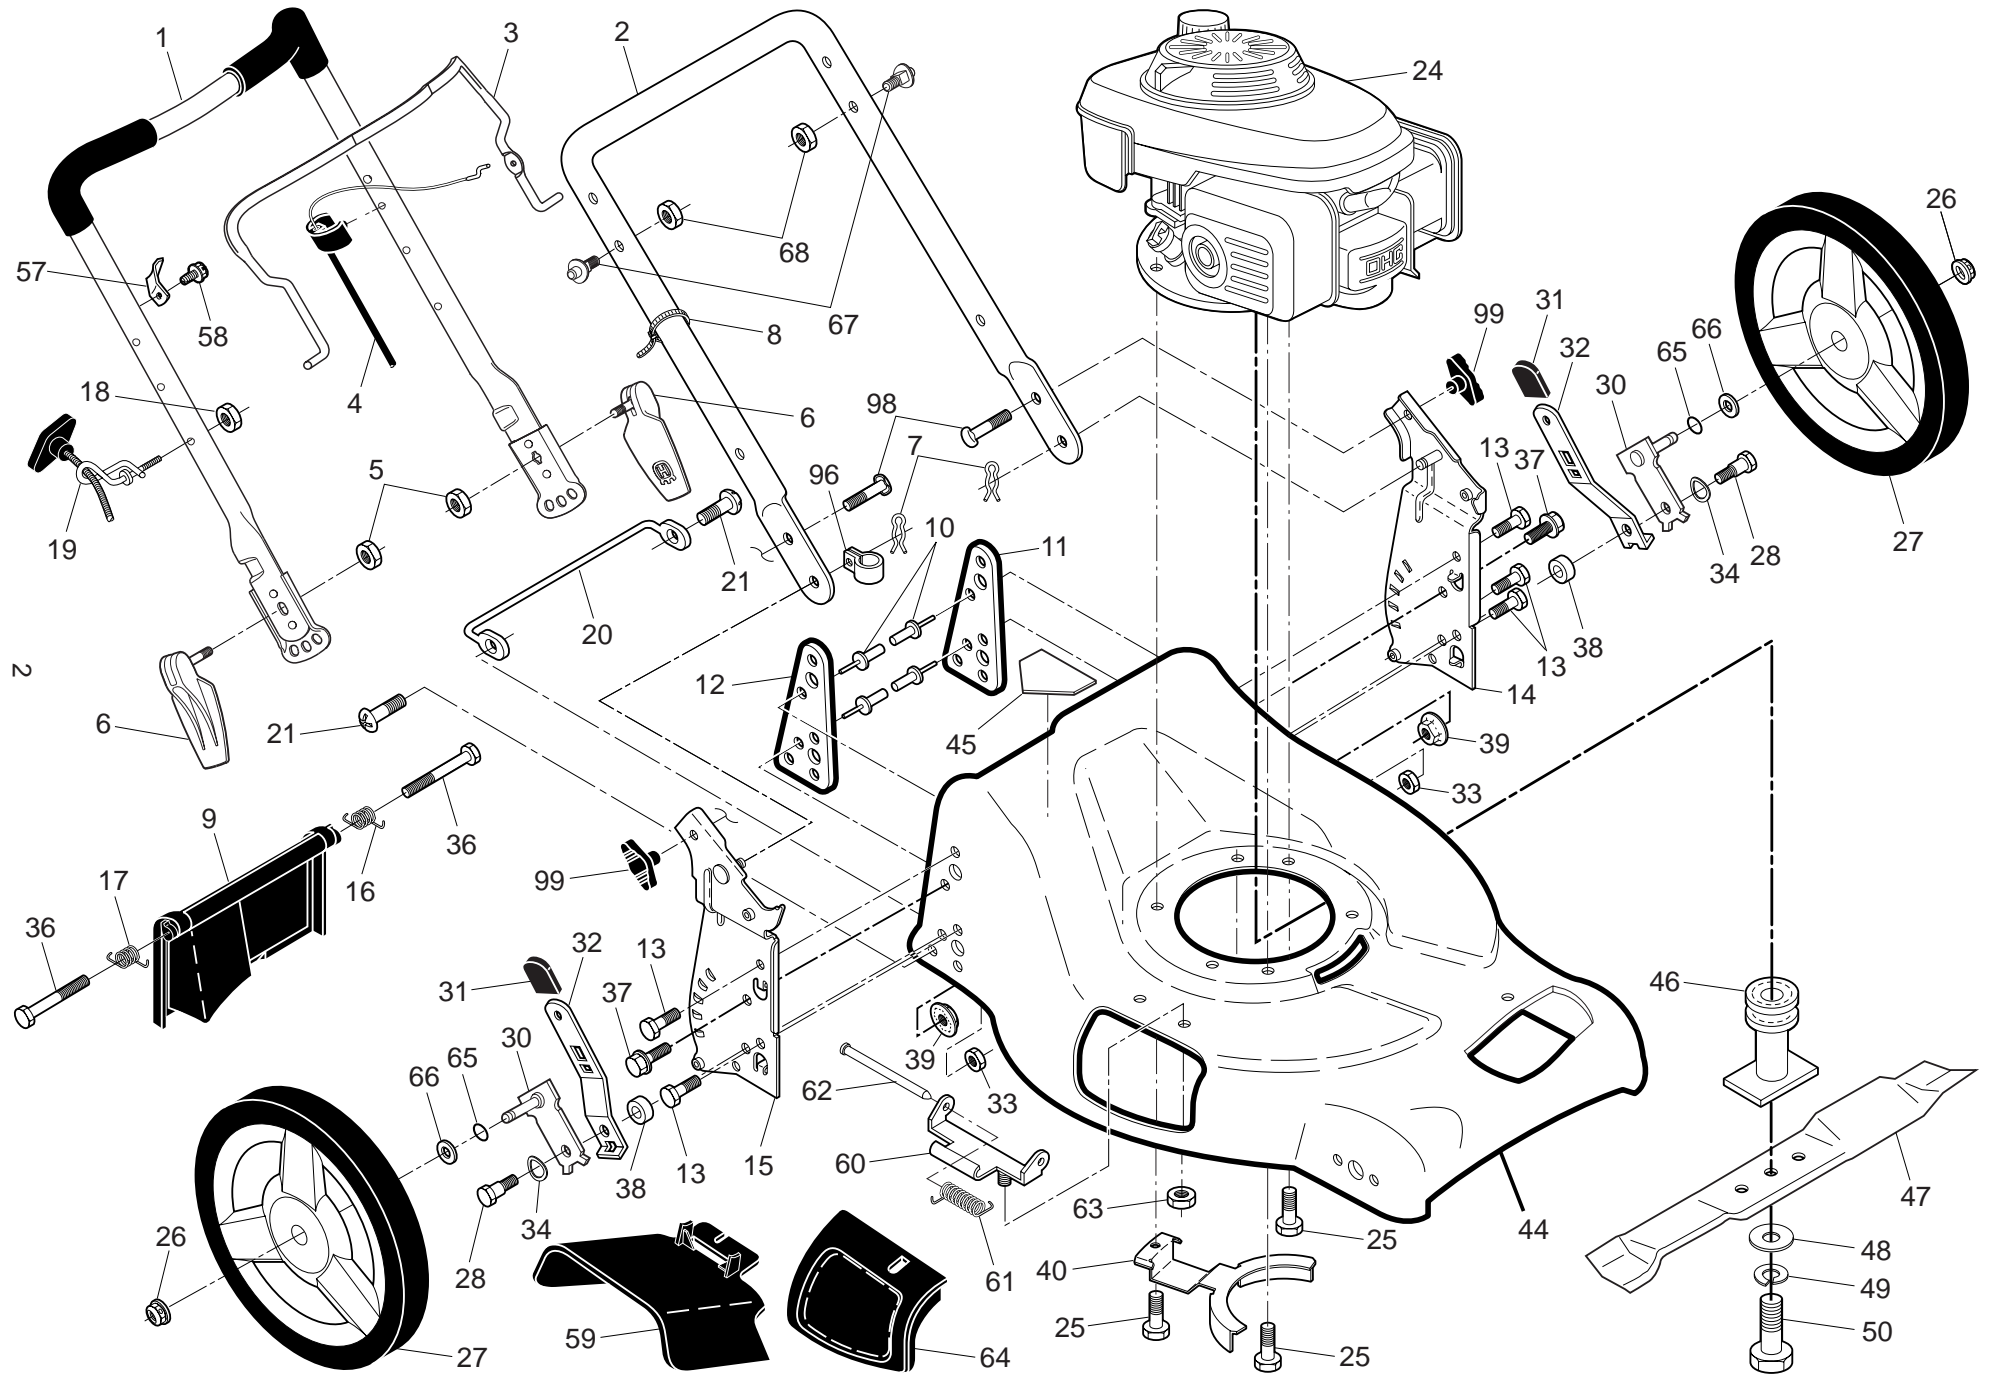

ROTARY LAWN MOWER - - MODEL NUMBER R 53SV (96141019304) PRODUCT NUMBER 961 41 01-93

ROTARY LAWN MOWER - - MODEL NUMBER R 53SV (96141019304) PRODUCT NUMBER 961 41 01-93

KEY NO.	PART NO.	DESCRIPTION	KEY NO.	PART NO.	DESCRIPTION
1	532 42 05-77	Upper Handle (Includes Foam Grip)	36	532 18 41-93	Bolt
2	532 43 38-96	Lower Handle	37	874 78 05-12	Thread Cutting Screw w/Sems 5/16-18 x 3/4
3	532 42 68-12	Control Bar	38	532 40 16-29	Spacer
4	532 41 53-50	Engine Zone Control Cable	39	532 15 53-77	Nut, Hex, Flanged 5/16-18
5	532 19 17-30	Locknut, Hex 1/4-20	40	532 42 57-11	Belt Keeper
6	532 43 20-18	Handle Knob Assembly, Quick-Release	44	532 40 80-16	Lawn Mower Housing (Includes Key Numbers 10, 11, 12 and 45)
7	532 05 17-93	Hairpin Cotter	45	532 18 21-66	Danger Decal
8	532 06 64-26	Wire Tie	46	532 43 22-79	Blade Adapter / Pulley
9	532 40 69-85	Rear Door Assembly	47	532 19 93-77	Blade 21"
10	532 12 84-15	Pop Rivet	48	532 85 10-74	Hardened Washer
11	532 41 05-40	Support Bracket, LH	49	532 85 02-63	Helical Washer 3/8-24 x 1-3/8 Grade 8
12	532 41 05-42	Support Bracket, RH	50	532 85 10-84	Hex Head Machine Screw 3/8-24 x 1-3/8 Grade 8
13	817 06 04-10	Screw 1/4-20 x 5/8	57	532 43 00-34	Upstop Bracket
14	532 43 45-50	Handle Bracket Assembly, LH	58	532 75 06-34	Screw
15	532 43 45-49	Handle Bracket Assembly, RH	59	532 18 55-82	Discharge Deflector
16	532 40 54-17	Spring, Rear Door, LH	60	532 17 57-35	Hinge Bracket Assembly
17	532 40 54-18	Spring, Rear Door, RH	61	532 19 30-00	Spring, Hinge
18	532 13 20-04	Locknut, Hex 1/4-20	62	532 17 56-50	Rod, Hinge
19	532 19 47-88	Rope Guide	63	873 80 04-00	Locknut, Hex 1/4-20
20	532 43 61-19	Foot Guard, C.E.	64	532 18 55-76	Mulcher Door
21	817 49 04-16	Screw, Self-Tapping, Hex Head 1/4-20 x 1/2	65	532 19 74-80	O-Ring
24	- - -	Engine, Honda, Model Number GCV160 (order parts from engine manufacturer)	66	532 08 83-48	Washer, Flat
25	532 15 04-06	Hex Head Thread Rolling Screw 3/8-16 x 1-1/8	67	532 19 92-55	Stud
26	532 40 91-49	Hex Flange Nut	68	532 75 11-53	Nut, Hex
27	532 41 08-15	Wheel & Tire Assembly, Rear, 12"	96	532 19 79-91	Clip, Cable
28	532 40 16-38	Shoulder Bolt 5/16-18 x .33	98	872 25 05-05	Bolt, Carriage
30	532 41 31-41	Axle Arm Assembly, Rear	99	532 19 19-38	Knob, Handle
31	532 70 10-37	Selector Knob	--	532 18 21-91	Decal, Warning (not shown)
32	532 40 98-89	Selector Spring	--	532 41 88-34	Operator's Manual, European
33	873 80 05-00	Nut, Hex 5/16-18	--	532 41 88-31	Operator's Manual, Scandinavian
34	532 40 16-30	Washer, Curved, Cylindrical	--	532 41 88-33	Operator's Manual, East Bloc
			--	532 41 88-32	Operator's Manual, Baltic

NOTE: All component dimensions given in U.S. inches. 1 inch = 25.4 mm. **IMPORTANT:** Use only Original Equipment Manufacturer (O.E.M.) replacement parts. Failure to do so could be hazardous, damage your lawn mower and void your warranty.