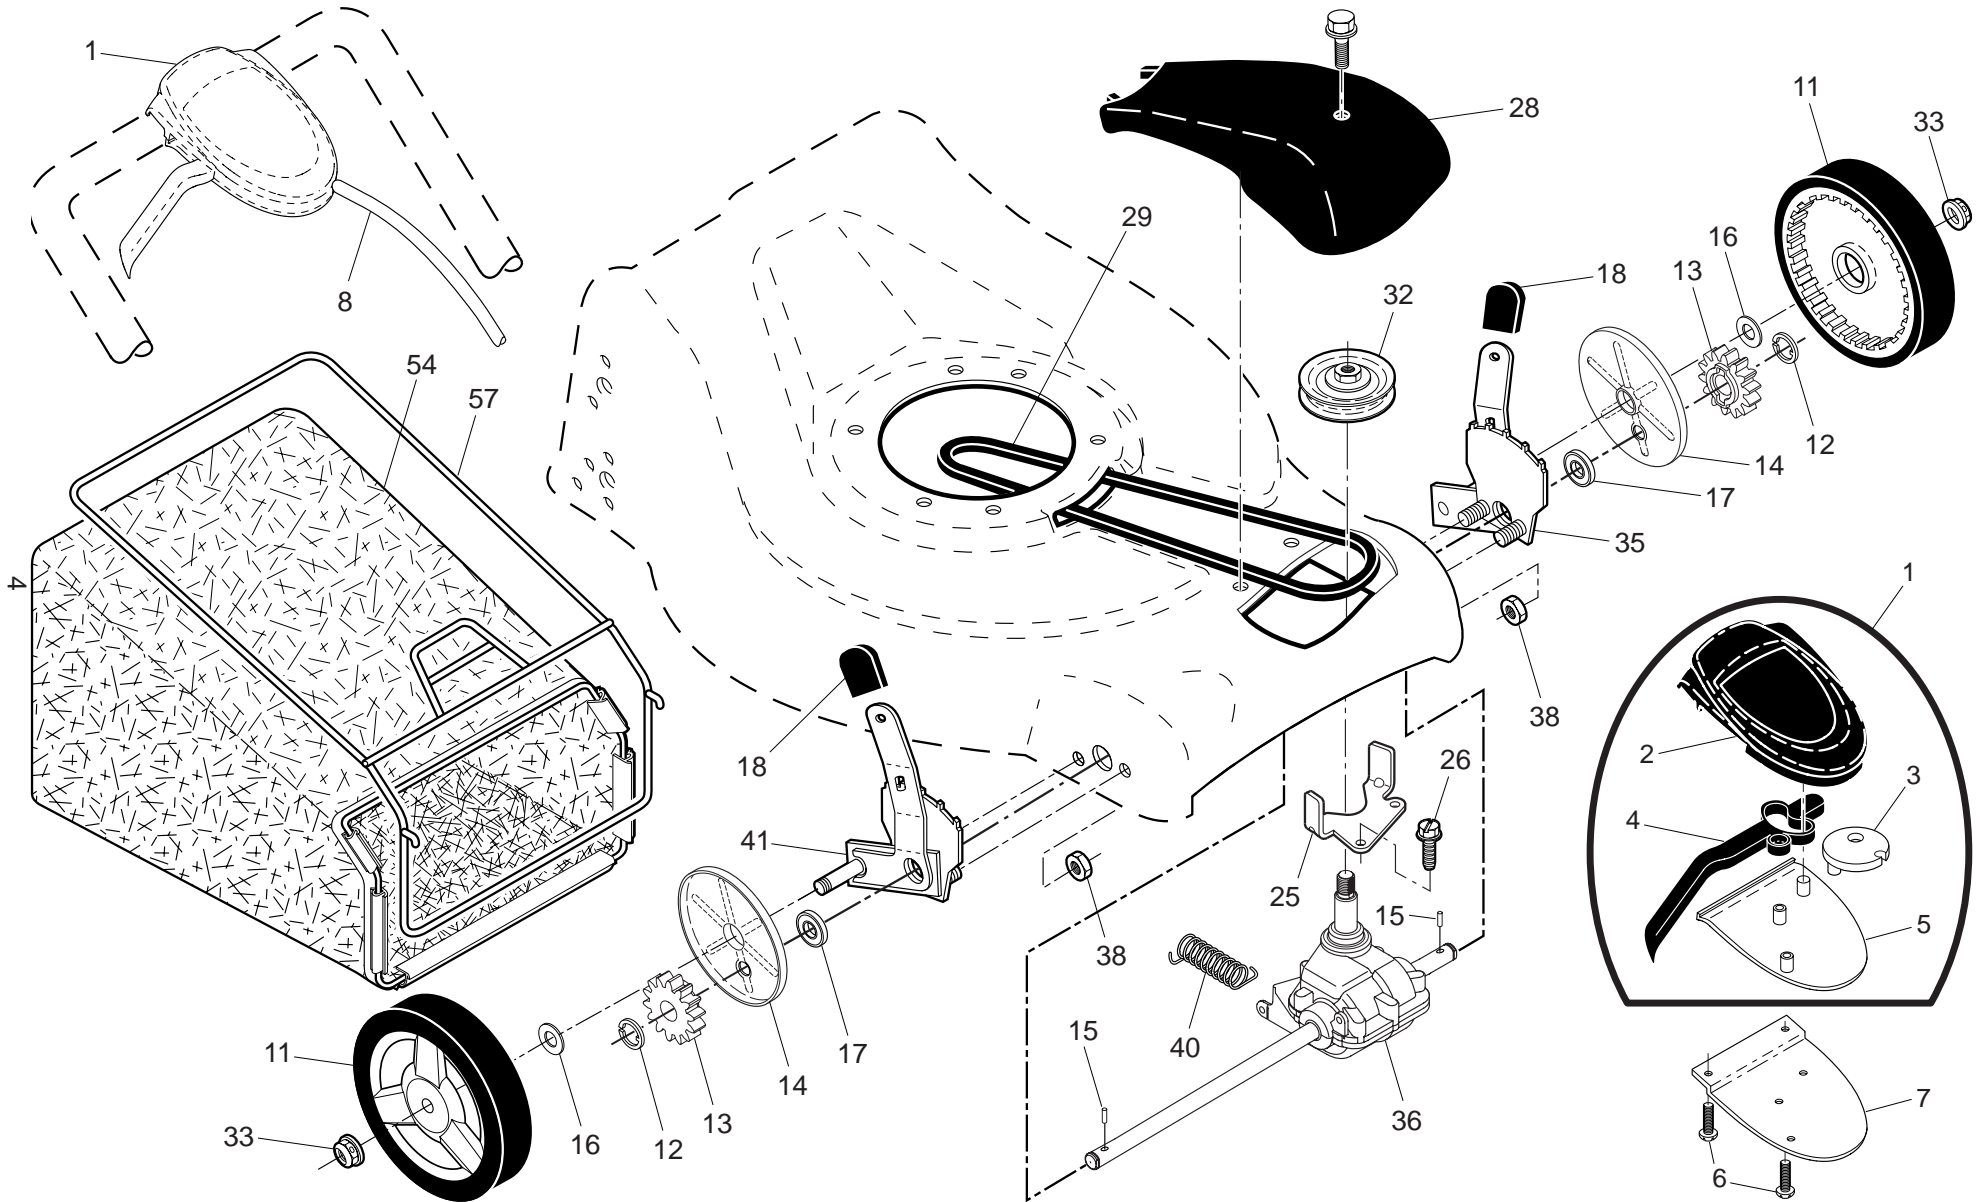

ROTARY LAWN MOWER - - MODEL NUMBER R 53SV L (96141022601) PRODUCT NUMBER 961 41 02-26

ROTARY LAWN MOWER - - MODEL NUMBER R 53SV L (96141022601) PRODUCT NUMBER 961 41 02-26

KEY NO.	PART NO.	DESCRIPTION	KEY NO.	PART NO.	DESCRIPTION
1	532 42 56-61	Drive Control Assembly	25	532 41 16-63	Belt Keeper
2	532 41 16-73	Cover, Drive Control, Upper	26	532 16 34-09	Screw, Hi-Lo Thread #12 x 5/8
3	532 40 62-62	Pulley	28	532 43 26-64	Drive Cover Assembly (Includes Mounting Screw and Pushnut)
4	532 42 56-62	Lever, Drive Control	29	532 19 41-49	V-Belt
5	532 41 16-64	Cover, Drive Control, Lower	32	532 19 40-18	Pulley, Drive
6	532 18 16-98	Screw	33	532 40 91-48	Locknut, Hex
7	532 40 07-23	Mounting Bracket, Drive Control	35	532 42 42-01	Kit, Wheel Adjuster, LH (Includes Knob and Bearing)
8	532 40 62-59	Cable, Drive Control	36	532 40 48-33	Gear Case Assembly, Complete
11	532 41 10-81	Wheel & Tire Assembly	38	873 80 04-00	Locknut 1/4-20
12	812 00 00-58	E-Ring	40	532 40 65-58	Spring
13	532 40 38-49	Pinion	41	532 42 42-00	Kit, Wheel Adjuster, RH (Includes Knob and Bearing)
14	532 18 94-03	Dust Cover	54	532 40 19-03	Grassbag Assembly
15	532 40 48-45	Pawl, Drive	57	532 41 19-50	Frame, Grassbag
16	532 06 77-25	Washer 1/2 x 1-1/2 x .134			
17	532 19 10-39	Bearing, Wheel Adjuster			
18	532 70 10-37	Selector Knob			

5

NOTE: All component dimensions given in U.S. inches. 1 inch = 25.4 mm. **IMPORTANT:** Use only Original Equipment Manufacturer (O.E.M.) replacement parts. Failure to do so could be hazardous, damage your lawn mower and void your warranty.