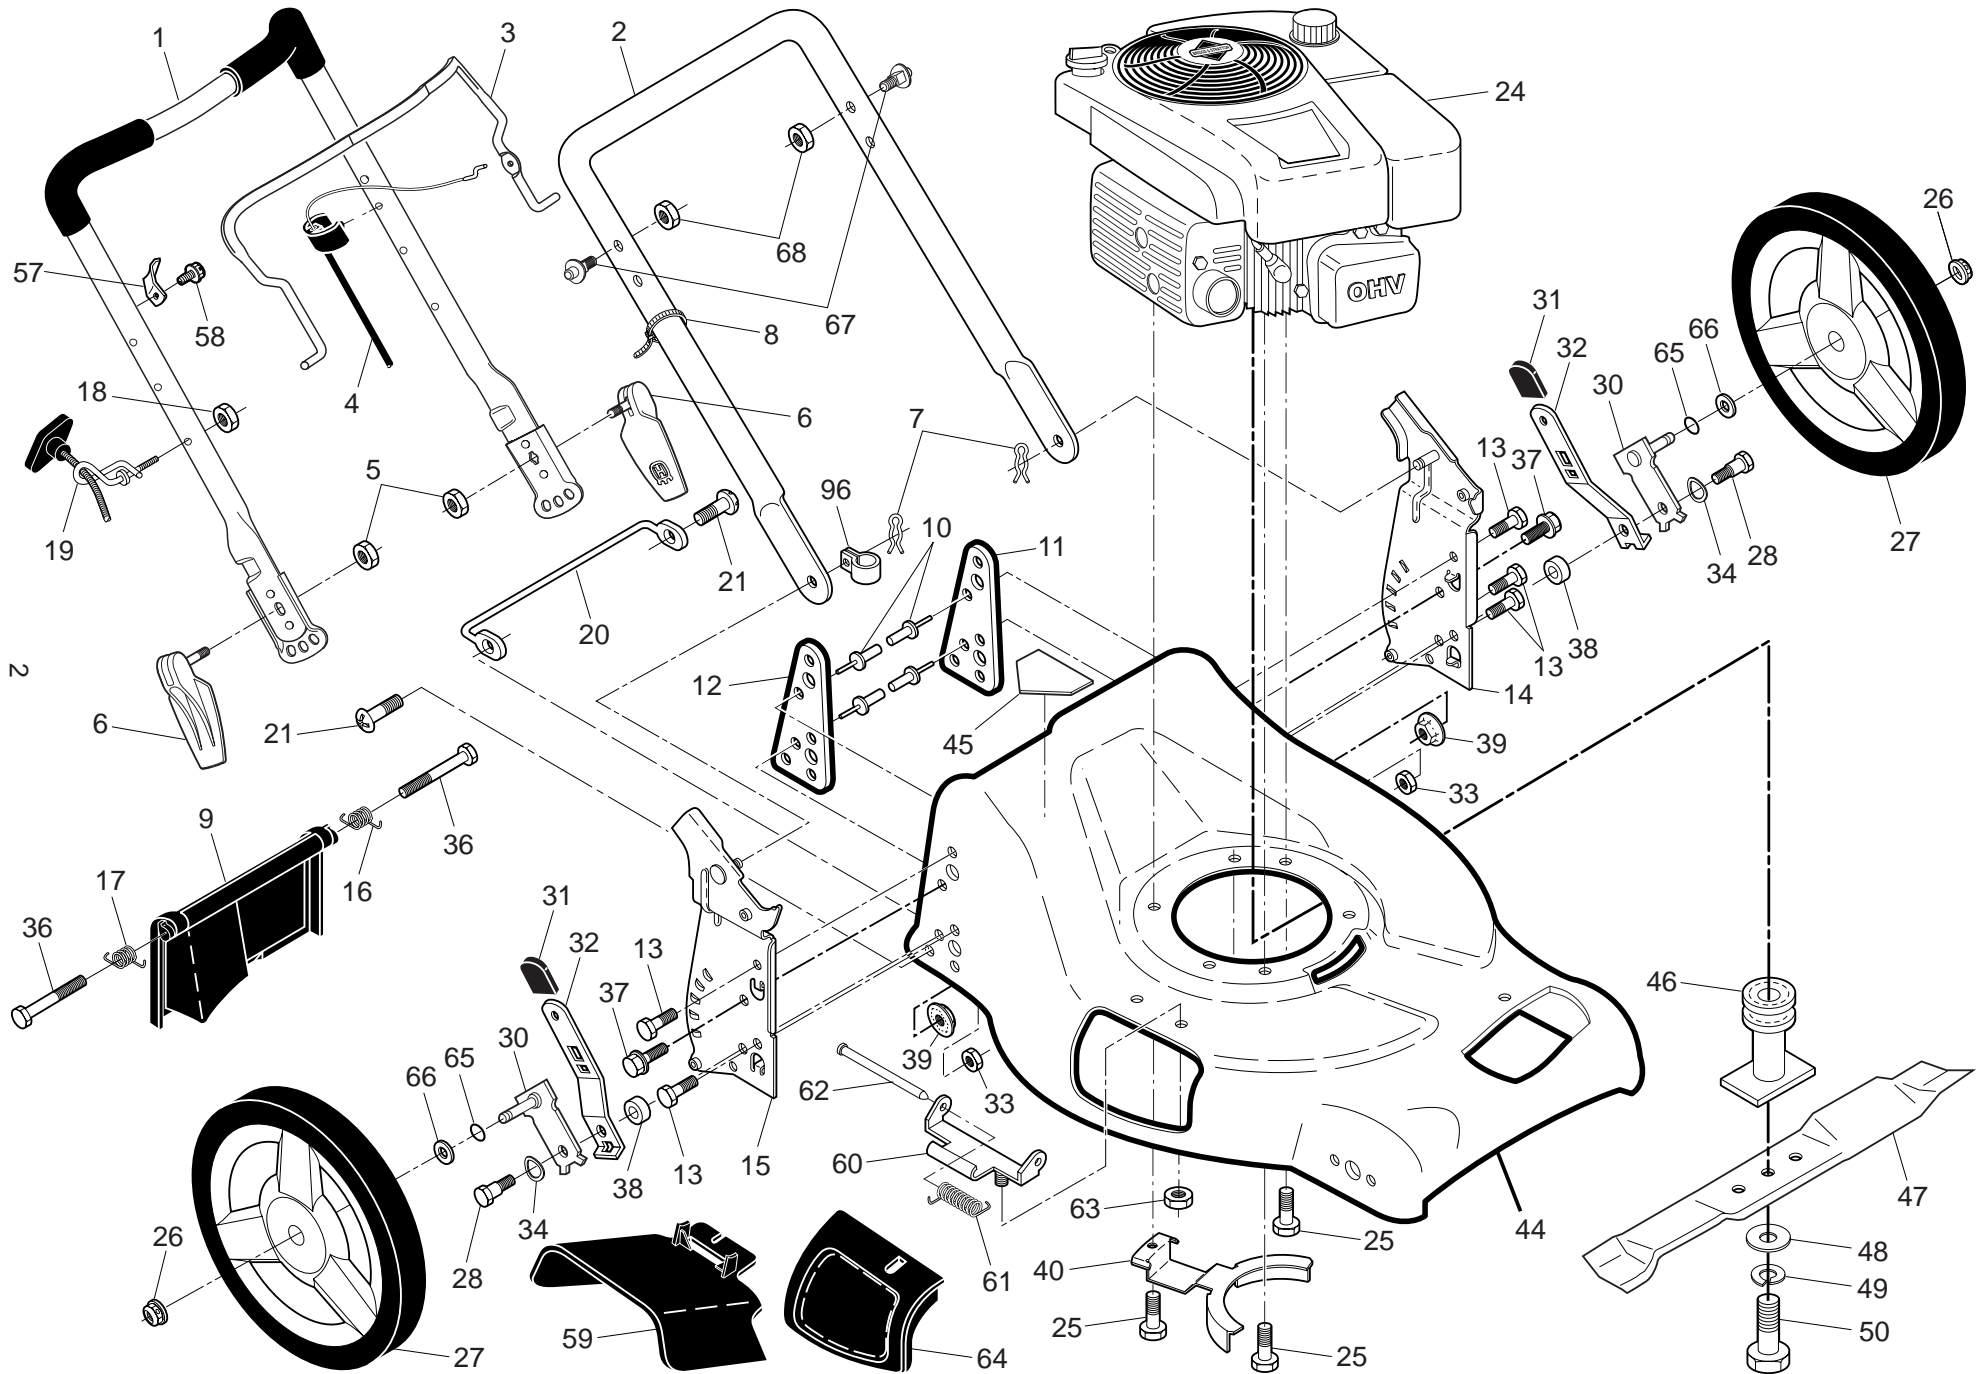

ROTARY LAWN MOWER - - MODEL NUMBER R 53SV L (96141022601) PRODUCT NUMBER 961 41 02-26

ROTARY LAWN MOWER - - MODEL NUMBER R 53SV L (96141022601) PRODUCT NUMBER 961 41 02-26

KEY NO.	PART NO.	DESCRIPTION	KEY NO.	PART NO.	DESCRIPTION
1	532 42 05-77	Upper Handle (Includes Foam Grip)	34	532 40 16-30	Washer, Curved, Cylindrical
2	532 43 38-96	Lower Handle	36	532 18 41-93	Bolt
3	532 42 68-12	Control Bar	37	874 78 05-12	Thread Cutting Screw w/Sems 5/16-18 x 3/4
4	532 41 53-50	Engine Zone Control Cable	38	532 40 16-29	Spacer
5	532 19 17-30	Locknut, Hex 1/4-20	39	532 15 53-77	Nut, Hex, Flanged 5/16-18
6	532 43 20-18	Handle Knob Assembly, Quick-Release	40	532 42 57-11	Belt Keeper
7	532 05 17-93	Hairpin Cotter	44	532 40 80-16	Lawn Mower Housing (Includes Key Numbers 10, 11, 12 and 45)
8	532 06 64-26	Wire Tie	45	532 18 21-66	Danger Decal
9	532 40 69-85	Rear Door Assembly	46	532 43 22-79	Blade Adapter / Pulley
10	532 12 84-15	Pop Rivet	47	532 19 93-77	Blade 21"
11	532 41 05-40	Support Bracket, LH	48	532 85 10-74	Hardened Washer
12	532 41 05-42	Support Bracket, RH	49	532 85 02-63	Helical Washer 3/8-24 x 1-3/8 Grade 8
13	817 06 04-10	Screw 1/4-20 x 5/8	50	532 85 10-84	Hex Head Machine Screw 3/8-24 x 1-3/8 Grade 8
14	532 43 45-50	Handle Bracket Assembly, LH	57	532 43 00-34	Upstop Bracket
15	532 43 45-49	Handle Bracket Assembly, RH	58	532 75 06-34	Screw
16	532 40 54-17	Spring, Rear Door, LH	59	532 18 55-82	Discharge Deflector
17	532 40 54-18	Spring, Rear Door, RH	60	532 17 57-35	Hinge Bracket Assembly
18	532 13 20-04	Locknut, Hex 1/4-20	61	532 19 30-00	Spring, Hinge
19	532 19 47-88	Rope Guide	62	532 17 56-50	Rod, Hinge
20	532 43 61-19	Foot Guard, C.E.	63	873 80 04-00	Locknut, Hex 1/4-20
21	817 49 04-16	Screw, Self-Tapping, Hex Head 1/4-20 x 1/2	64	532 18 55-76	Mulcher Door
24	- - -	Engine, Briggs & Stratton, Model Number 12S902-1368-EA (order parts from engine manufacturer)	65	532 19 74-80	O-Ring
25	532 15 04-06	Hex Head Thread Rolling Screw 3/8-16 x 1-1/8	66	532 08 83-48	Washer, Flat
26	532 40 91-49	Hex Flange Nut	67	532 19 92-55	Stud
27	532 41 08-15	Wheel & Tire Assembly, Rear, 12"	68	532 75 11-53	Nut, Hex 1/4-20
28	532 40 16-38	Shoulder Bolt 5/16-18 x .33	96	532 19 79-91	Clip, Cable
30	532 41 31-41	Axle Arm Assembly, Rear	--	532 18 21-91	Decal, Warning (not shown)
31	532 70 10-37	Selector Knob	--	532 43 19-50	Operator's Manual, European
32	532 40 98-89	Selector Spring	--	532 43 19-53	Operator's Manual, Scandinavian
33	873 80 05-00	Nut, Hex 5/16-18	--	532 43 19-51	Operator's Manual, East Bloc
			--	532 43 19-52	Operator's Manual, Baltic

NOTE: All component dimensions given in U.S. inches. 1 inch = 25.4 mm. **IMPORTANT:** Use only Original Equipment Manufacturer (O.E.M.) replacement parts. Failure to do so could be hazardous, damage your lawn mower and void your warranty.