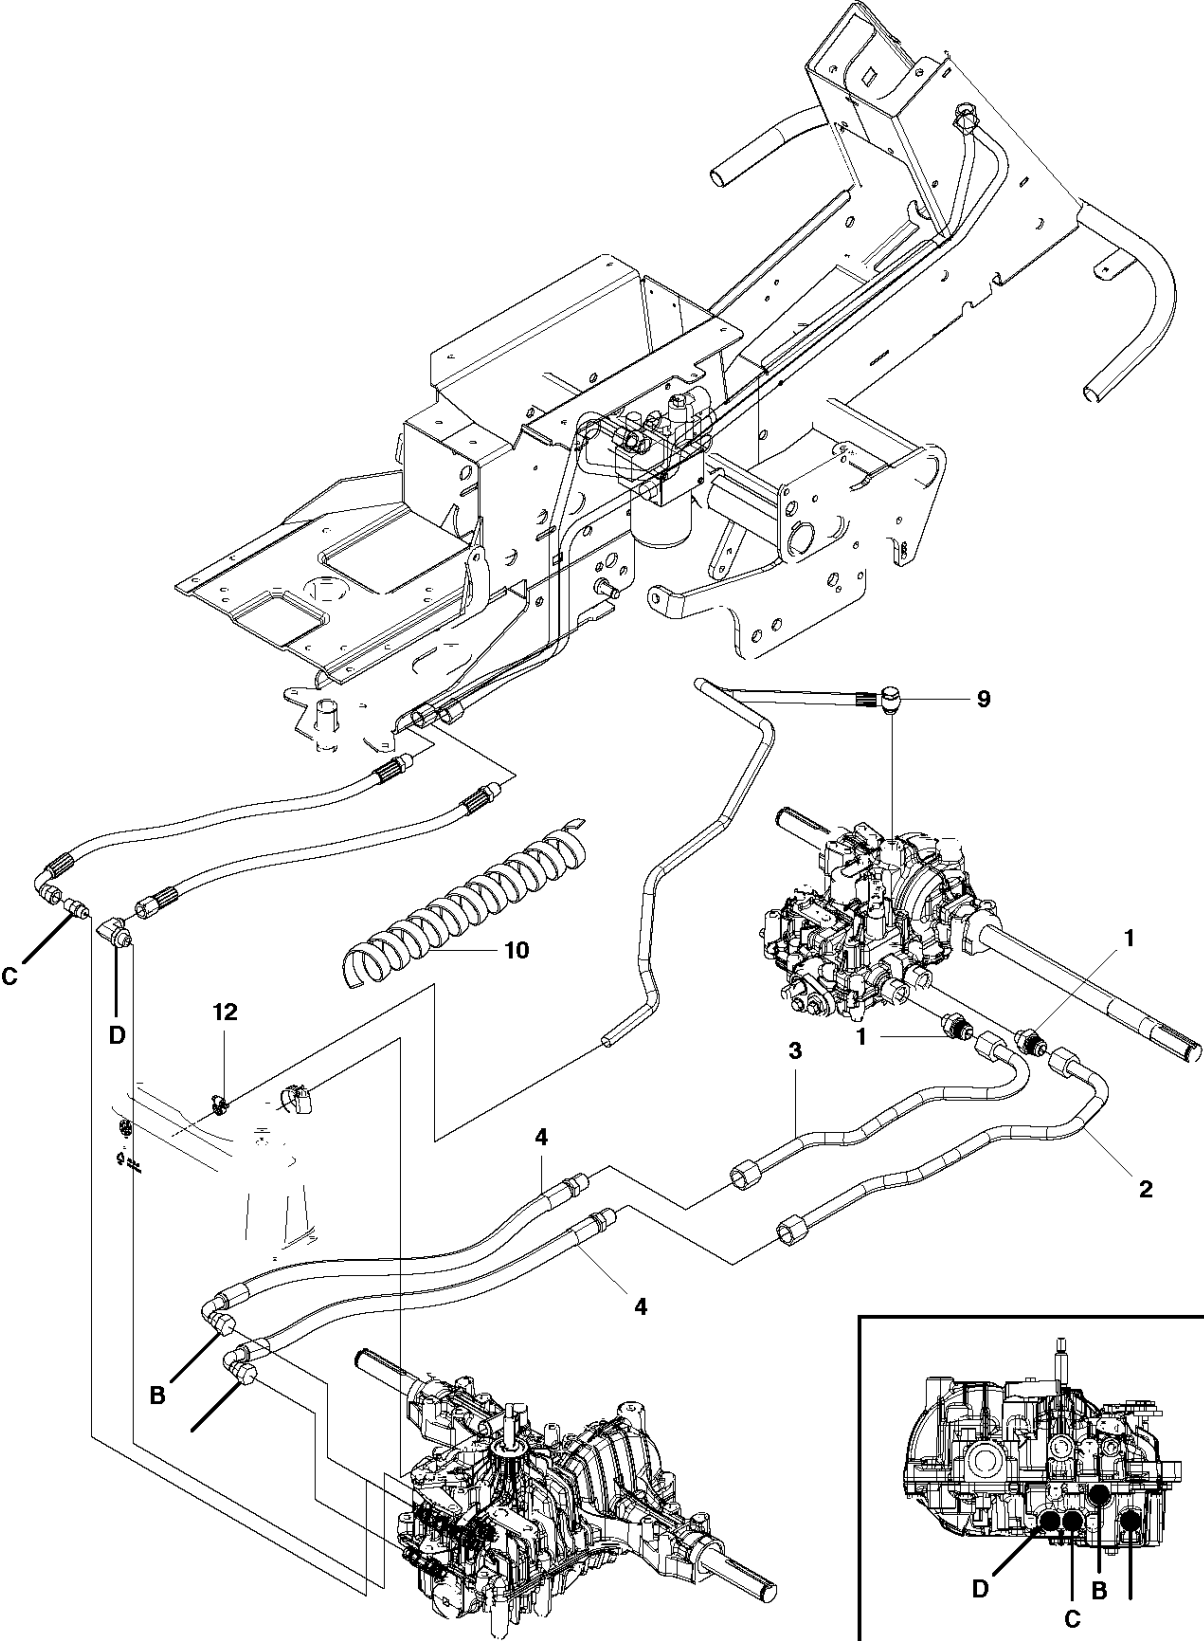

PR17 AWD
HYDRAULICS

HYDRAULIC FRAME

PR17, 965192201, 2010-07

Ref	Part No	Description	Remark	QTY KIT
1	535 42 65-07	PIPE FITTING		2
2	544 83 33-01	HYDRAULIC PIPE		1
3	544 83 34-01	HYDRAULIC PIPE		1
4	544 45 64-01	HYDRAULIC HOSE		2
9	574 53 11-02	HYDRAULIC HOSE		1
10	544 02 66-07	HOSE GUARD		1
12	505 13 11-01	HOSE CLAMP		1