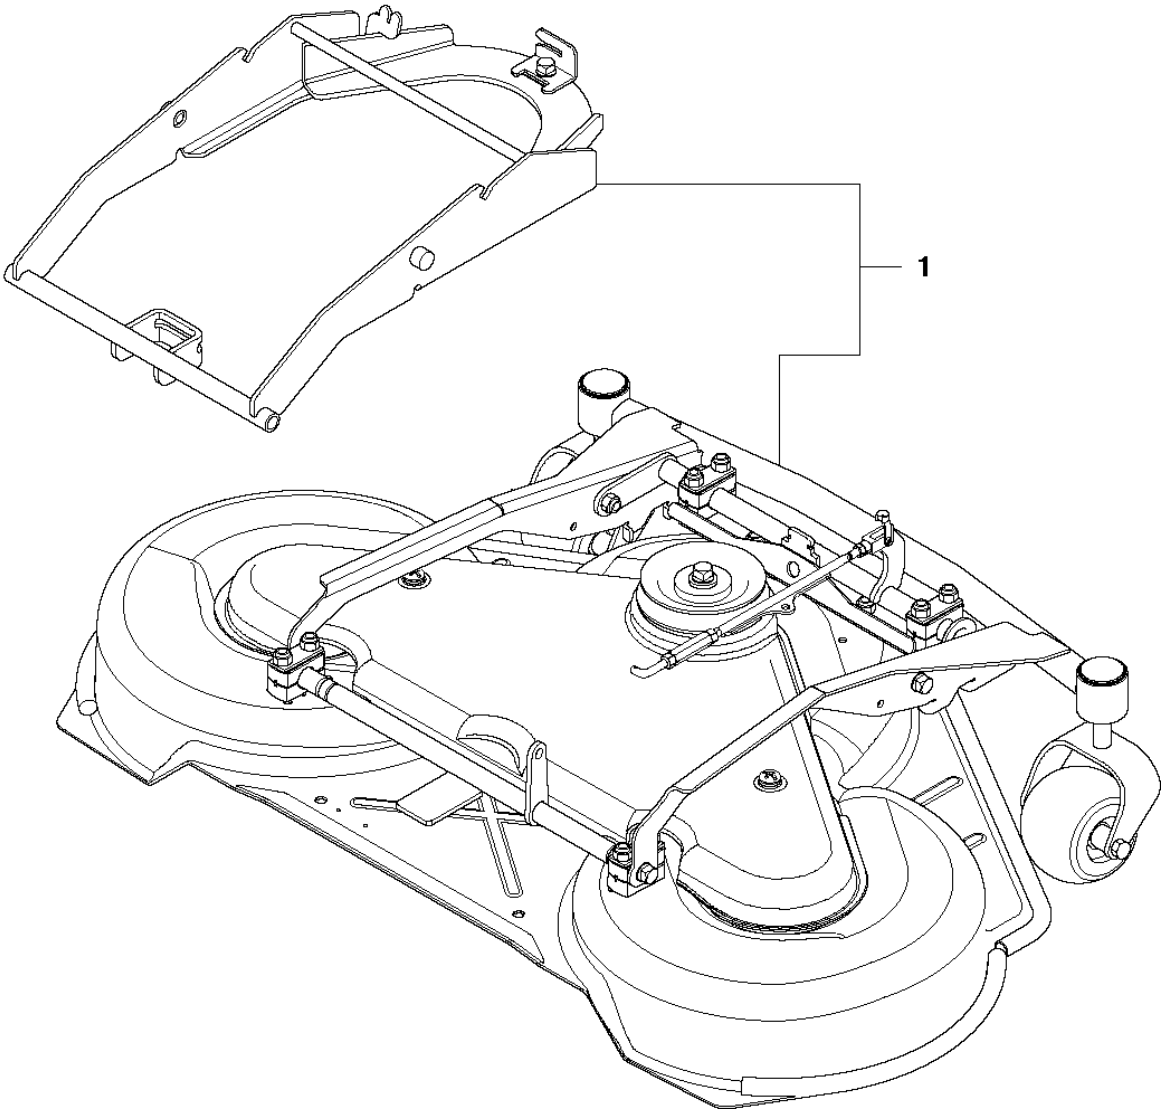

Ref	Part No	Description	Remark	QTY	KIT
1	504 56 99-01	DECK SHELL ASSY		1	
2	506 91 62-01	BLIND RIVET NUT		1	
3	544 44 93-01	PLUG		1	
4	506 57 01-04	SCREW EHHFM		1	
5	535 50 35-01	KNIFE BEARING		1	
6	544 06 78-01	BEARING HOUSING		1	5
7	535 42 87-01	SHAFT		1	5
8	535 42 88-01	SPACER		1	5
9	738 22 05-19	BALL BEARING		2	5
10	535 50 35-02	KNIFE BEARING		2	
11	544 06 78-01	BEARING HOUSING		1	10
12	535 42 87-02	SHAFT		1	10
13	535 42 88-01	SPACER		1	10
14	738 22 05-19	BALL BEARING		2	10
15	535 42 38-01	SCREW RSQM		12	
16	734 11 64-01	WASHER		12	
17	732 21 18-01	LOCK NUT		12	
18	535 42 90-01	PULLEY		4	
19	506 53 35-01	PARALLEL KEY		7	
20	535 42 88-01	SPACER		1	
21	535 42 92-01	WASHER		3	
22	725 25 42-51	SCREW EHHM		3	
23	535 50 42-01	BLADE BRACKET		3	
24	544 10 27-01	BLADE		3	
25	506 79 23-02	KNIFE PLATE		3	
26	725 25 42-51	SCREW EHHM		3	
27	506 54 07-01	BELT TENSIONER ASSY		1	
28	506 51 95-01	SPÄNNARM KPL.		1	27
29	506 53 27-01	PULLEY		1	27
30	734 11 64-41	WASHER		1	27
31	506 55 83-02	SCREW EHHFT		1	27
32	506 91 87-02	WASHER		1	
33	725 24 51-71	SCREW EHHM		1	
34	732 21 18-01	LOCK NUT		1	
35	506 53 31-01	SPRING		1	
36	544 11 33-01	BELT		1	
37	544 09 62-01	BELT COVER		1	
38	506 98 26-01	SCREW		2	
39	506 55 97-01	WASHER		2	
72	506 78 97-01	LABEL		1	
73	544 23 81-12	LABEL		1	
74	506 92 90-01	LABEL		1	

MOWER DECK, CT112