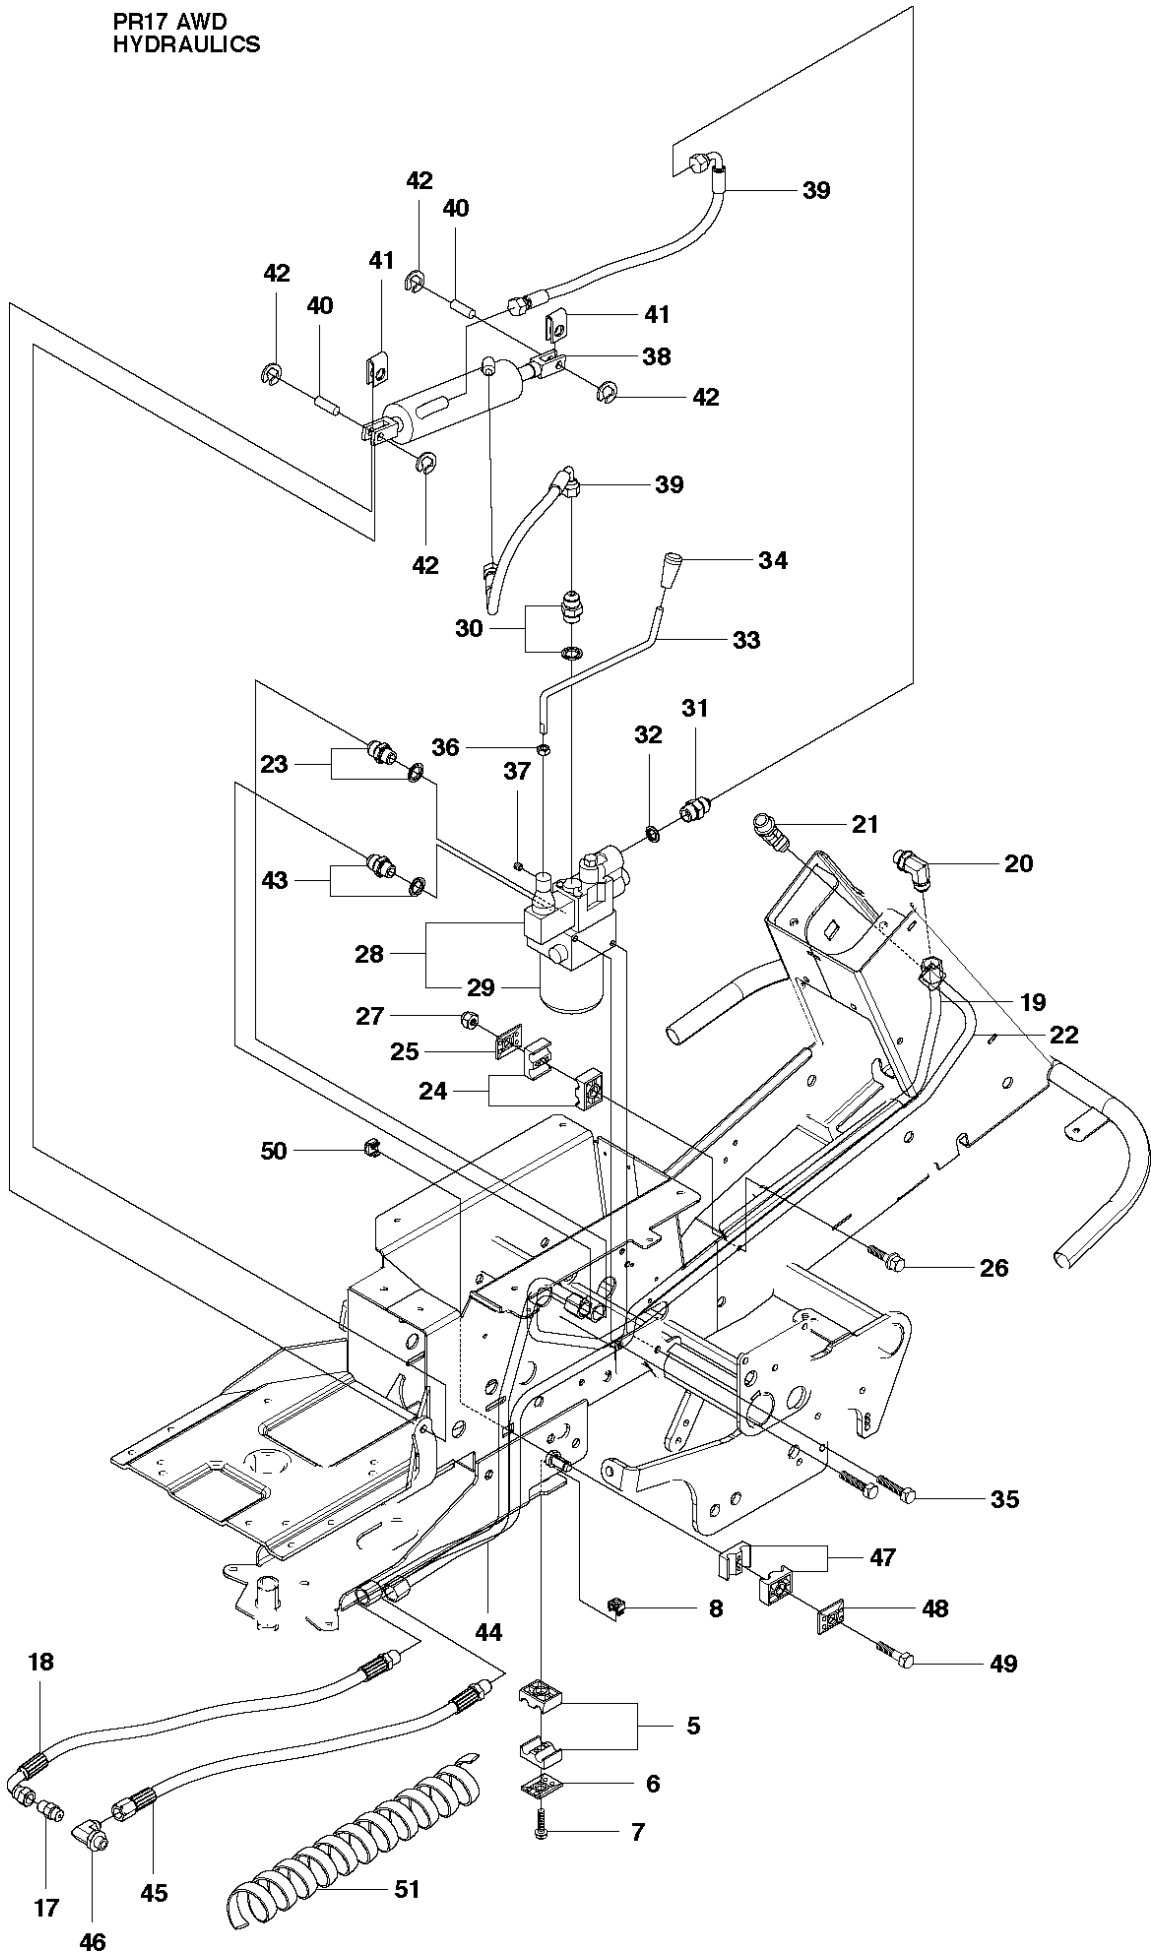

PR17 AWD
HYDRAULICS

HYDRAULIC FRAME

PR17, 965192201, 2010-07

Ref	Part No	Description	Remark	QTY KIT
5	544 37 33-02	PIPE CLAMP		1
6	544 37 38-02	COVER PLATE		1
7	506 57 01-07	SCREW EHHFM		1
8	544 81 17-01	CAGE NUT		1
17	535 42 65-01	PIPE FITTING		1
18	535 45 03-01	HYDRAULIC HOSE		1
19	504 21 03-01	HYDRAULIC PIPE		1
20	535 43 73-01	PIPE FITTING		1
21	535 42 69-01	PIPE FITTING		1
22	504 20 99-01	HYDRAULIC PIPE		1
23	535 42 68-01	PIPE FITTING		1
24	544 37 33-03	PIPE CLAMP		1
25	535 43 85-01	COVER WASHER		1
26	535 47 52-45	SCREW EHHFM		1
27	732 21 16-01	NUT		1
28	522 53 56-01	FILTER UNIT		1
29	535 42 75-02	FILTER		1
30	535 43 70-01	PIPE FITTING		1
31	535 43 71-01	PIPE FITTING		1
32	535 43 72-01	RUBBER STEEL WASHER		1
33	505 44 00-01	LIFTING LEVER		1
34	535 43 82-01	KNOB		1
35	725 24 49-71	SCREW EHHM		2
36	731 23 18-01	HEXAGON NUT		1
37	728 84 43-05	SCREW IHSETM		1
38	535 42 72-01	CYLINDER ASSY		1
39	535 42 71-03	HYDRAULIC HOSE		2
40	535 43 76-01	LOCKING PIN		2
41	535 45 66-01	U-PLÅT		2
42	735 31 12-00	CIRCLIP		4
43	535 42 68-01	PIPE FITTING		1
44	504 21 04-01	HYDRAULIC PIPE		1
45	535 45 04-02	HYDRAULIC HOSE		1
46	535 42 66-01	PIPE FITTING		1
47	544 37 33-03	PIPE CLAMP		1
48	535 43 85-01	COVER WASHER		1
49	535 47 52-45	SCREW EHHFM		1
50	544 81 17-02	CAGE NUT		1
51	544 02 66-03	HOSE GUARD		1