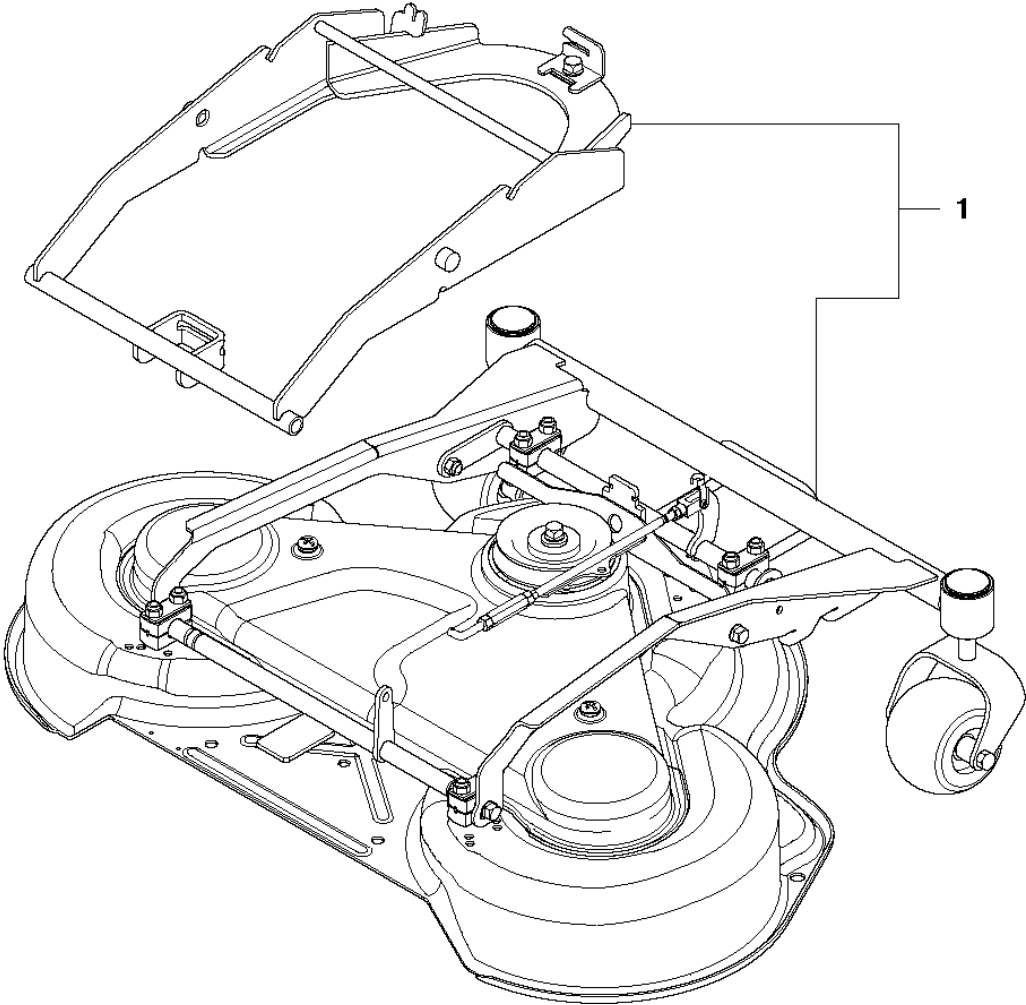

94CM CUTTING DECK

PR17, 965192201, 2010-07

Ref	Part No	Description	Remark	QTY	KIT
1	544 06 55-09	DECK SHELL ASSY		1	
2	506 91 62-01	BLIND RIVET NUT		1	
3	544 06 58-01	PLUG		1	
4	544 06 61-01	KNOB		1	
5	535 50 35-01	KNIFE BEARING		1	
6	544 06 78-01	BEARING HOUSING		1	5
7	535 42 87-01	SHAFT		1	5
8	535 42 88-01	SPACER		1	5
9	738 22 05-19	BALL BEARING		2	5
10	535 50 35-02	KNIFE BEARING		2	
11	544 06 78-01	BEARING HOUSING		1	10
12	535 42 87-02	SHAFT		1	10
13	535 42 88-01	SPACER		1	10
14	738 22 05-19	BALL BEARING		2	10
15	535 42 38-01	SCREW RSQM		12	
16	734 11 64-01	WASHER		12	
17	732 21 18-01	LOCK NUT		12	
18	535 42 90-01	PULLEY		4	
19	506 53 35-01	PARALLEL KEY		7	
20	535 42 88-01	SPACER		1	
21	535 42 92-01	WASHER		3	
22	725 25 42-51	SCREW EHHM		3	
23	535 50 42-01	BLADE BRACKET		3	
24	505 54 46-01	RIDE ON BLADE		3	
25	506 79 23-02	KNIFE PLATE		3	
26	725 25 42-51	SCREW EHHM		3	
27	506 54 07-01	BELT TENSIONER ASSY		1	27
28	506 51 95-01	SPÄNNARM KPL.		1	27
29	506 53 27-01	PULLEY		1	27
30	734 11 64-41	WASHER		1	27
31	506 55 83-02	SCREW EHHFT		1	
32	506 91 87-02	WASHER		1	
33	725 24 51-71	SCREW EHHM		1	
34	732 21 18-01	LOCK NUT		1	
35	506 53 31-01	SPRING		1	
36	535 50 45-01	DRIVE BELT		1	
37	544 06 63-01	BELT COVER		1	
38	506 98 26-01	SCREW		2	
39	506 55 97-01	WASHER		2	
72	506 78 97-01	LABEL		1	
73	544 23 81-10	LABEL		1	
74	506 92 90-01	LABEL		1	

MOWER DECK, CT94