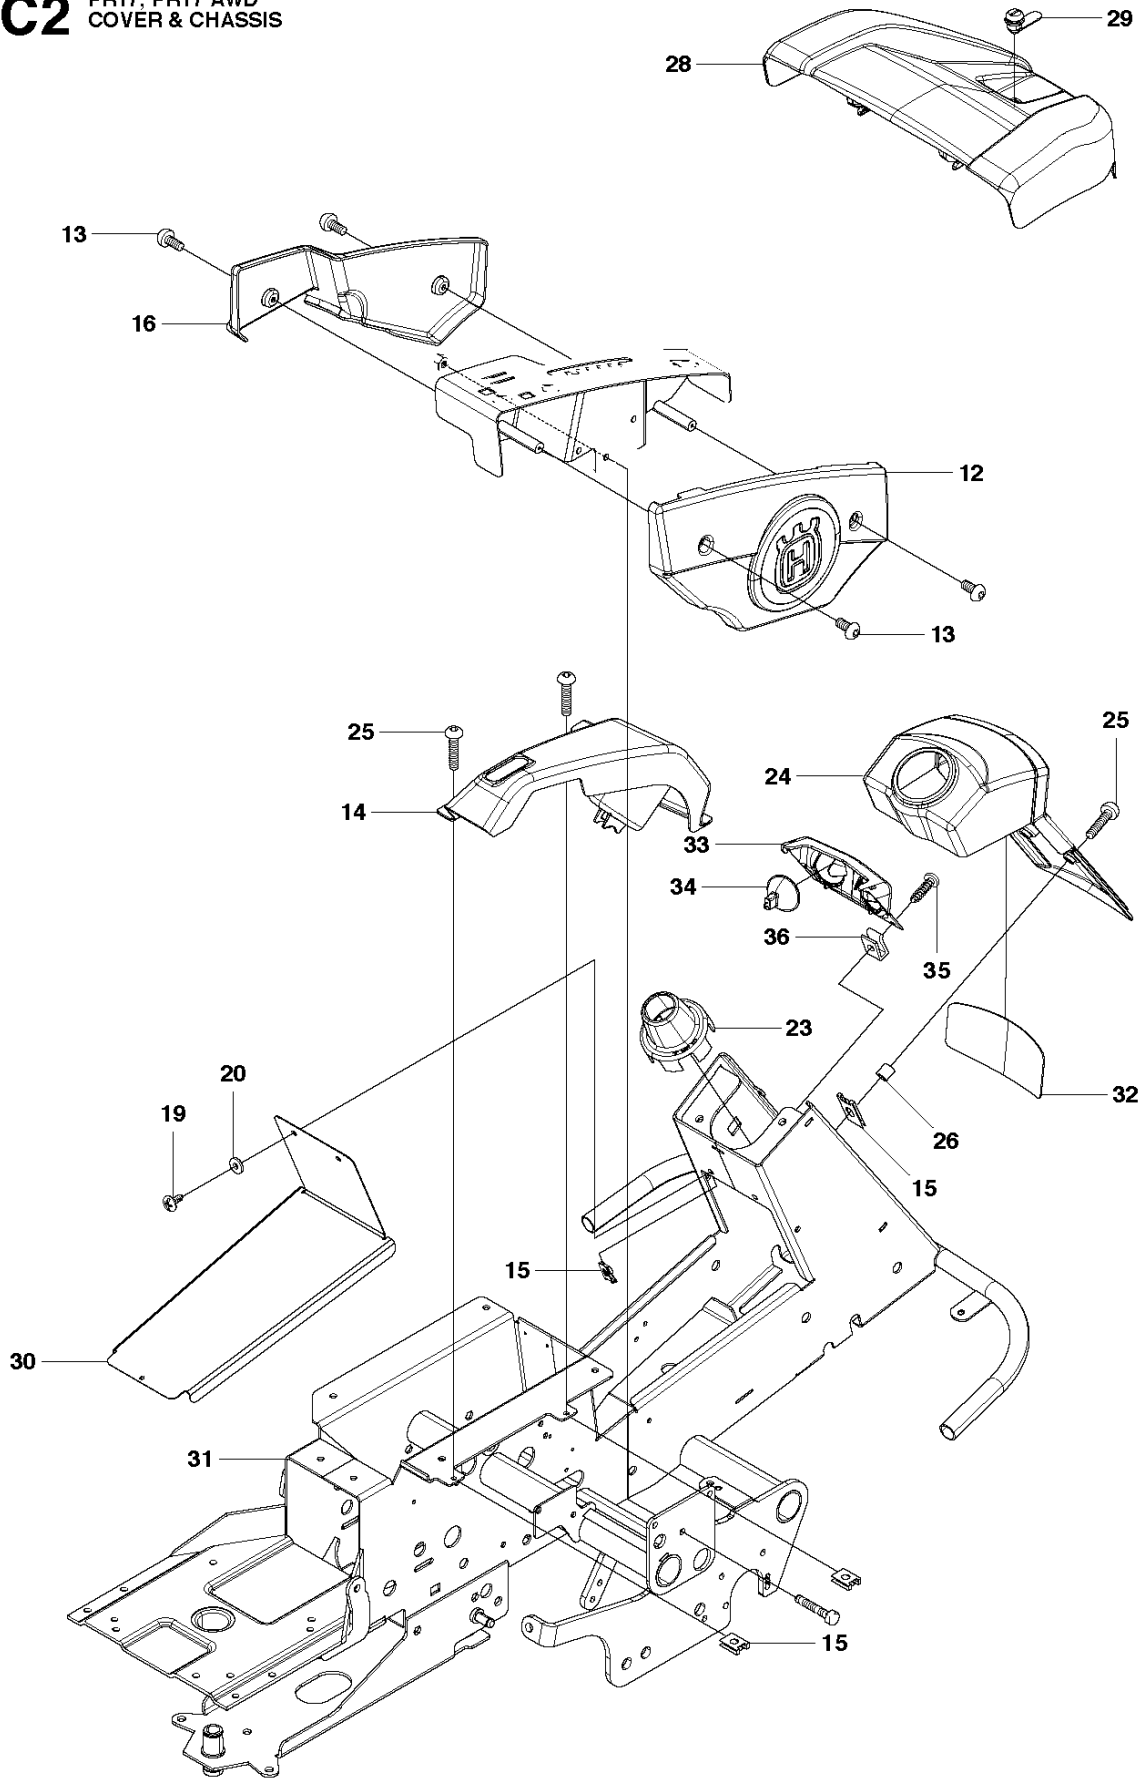

C2 PR17, PR17 AWD
COVER & CHASSIS

COVER

PR17, 965192201, 2010-07

Ref	Part No	Description	Remark	QTY KIT
12	502 63 74-01	CONTROL COVER		1
13	535 42 58-01	SCREW IHPANM		4
14	502 63 76-01	CONTROL COVER		1
15	535 42 91-01	SPRING NUT		6
16	535 44 64-01	CONTROL CAP INNER		1
19	506 98 26-01	SCREW		6
20	506 55 97-01	WASHER		8
23	535 46 05-01	SEALING		1
24	535 45 97-01	COVER		1
25	535 42 58-02	SCREW IHPANM		4
26	535 46 29-01	SPACER		2
28	504 70 24-01	UNIT COVER		1
29	525 39 05-01	LOCK		1
30	535 42 15-01	LOCK GOLVTUNNEL		1
31	502 29 83-01	CHASSIS		1
32	535 44 71-01	LAMP CHIMNEY		1
33	535 44 67-01	HOUSING		1
34	535 44 68-01	LAMP		2
35	535 41 56-19	SCREW		2
36	506 89 20-01	SPEED NUT		2