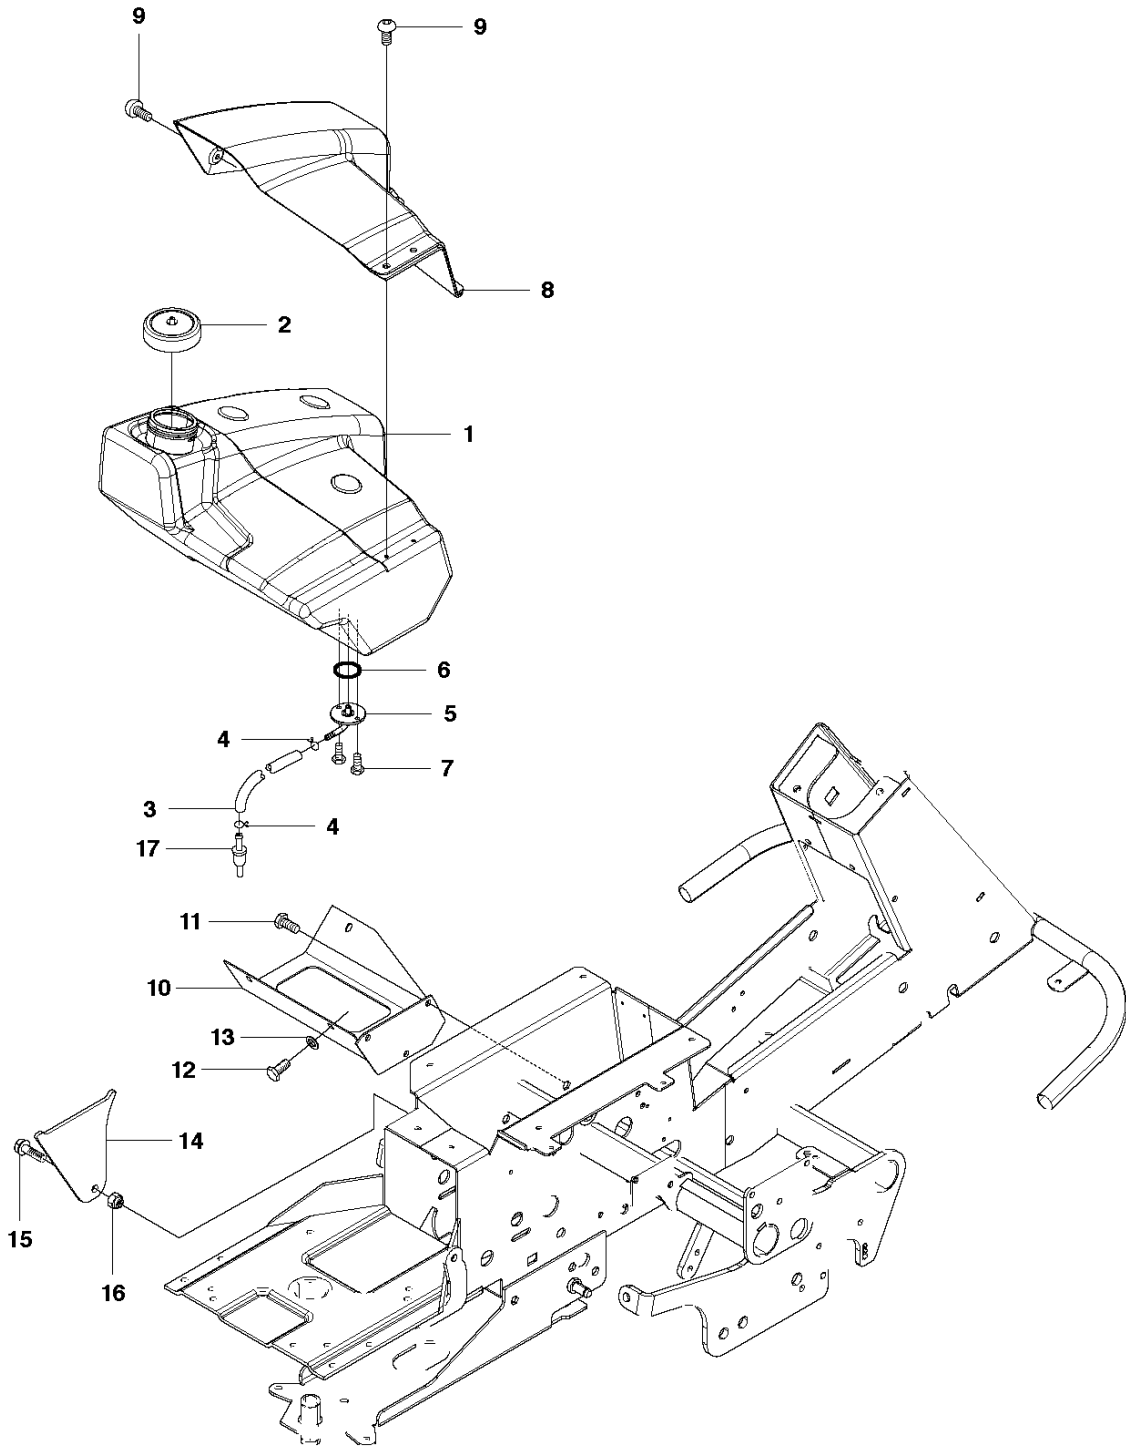

B PR17, PR17 AWD
FUEL SYSTEM

FUEL SYSTEM

PR17, 965192201, 2010-07

Ref	Part No	Description	Remark	QTY KIT
1	535 44 61-01	FUEL TANK		1
2	506 67 33-01	TANK CAP ASSY		1
3	506 94 67-09	FUEL HOSE		1
4	535 46 97-01	HOSE BRACE		2
5	506 89 18-01	CONNECTION		1
6	740 48 12-02	O-RING		1
7	535 41 56-19	SCREW		2
8	535 44 62-01	DESIGN COVER TANK		1
9	535 42 58-01	SCREW IHANM		4
10	535 43 86-01	BRACKET ASSY		1
11	725 24 51-71	SCREW EHHM		3
12	725 23 66-51	HEXAGONAL SCREW M6X12		3
13	734 11 56-01	WASHER		3
14	535 43 88-01	TANK SUPPORT		1
15	725 24 95-71	SCREW EHHM		1
16	732 21 20-01	NUT		1
17	506 79 10-01	FUEL FILTER		1