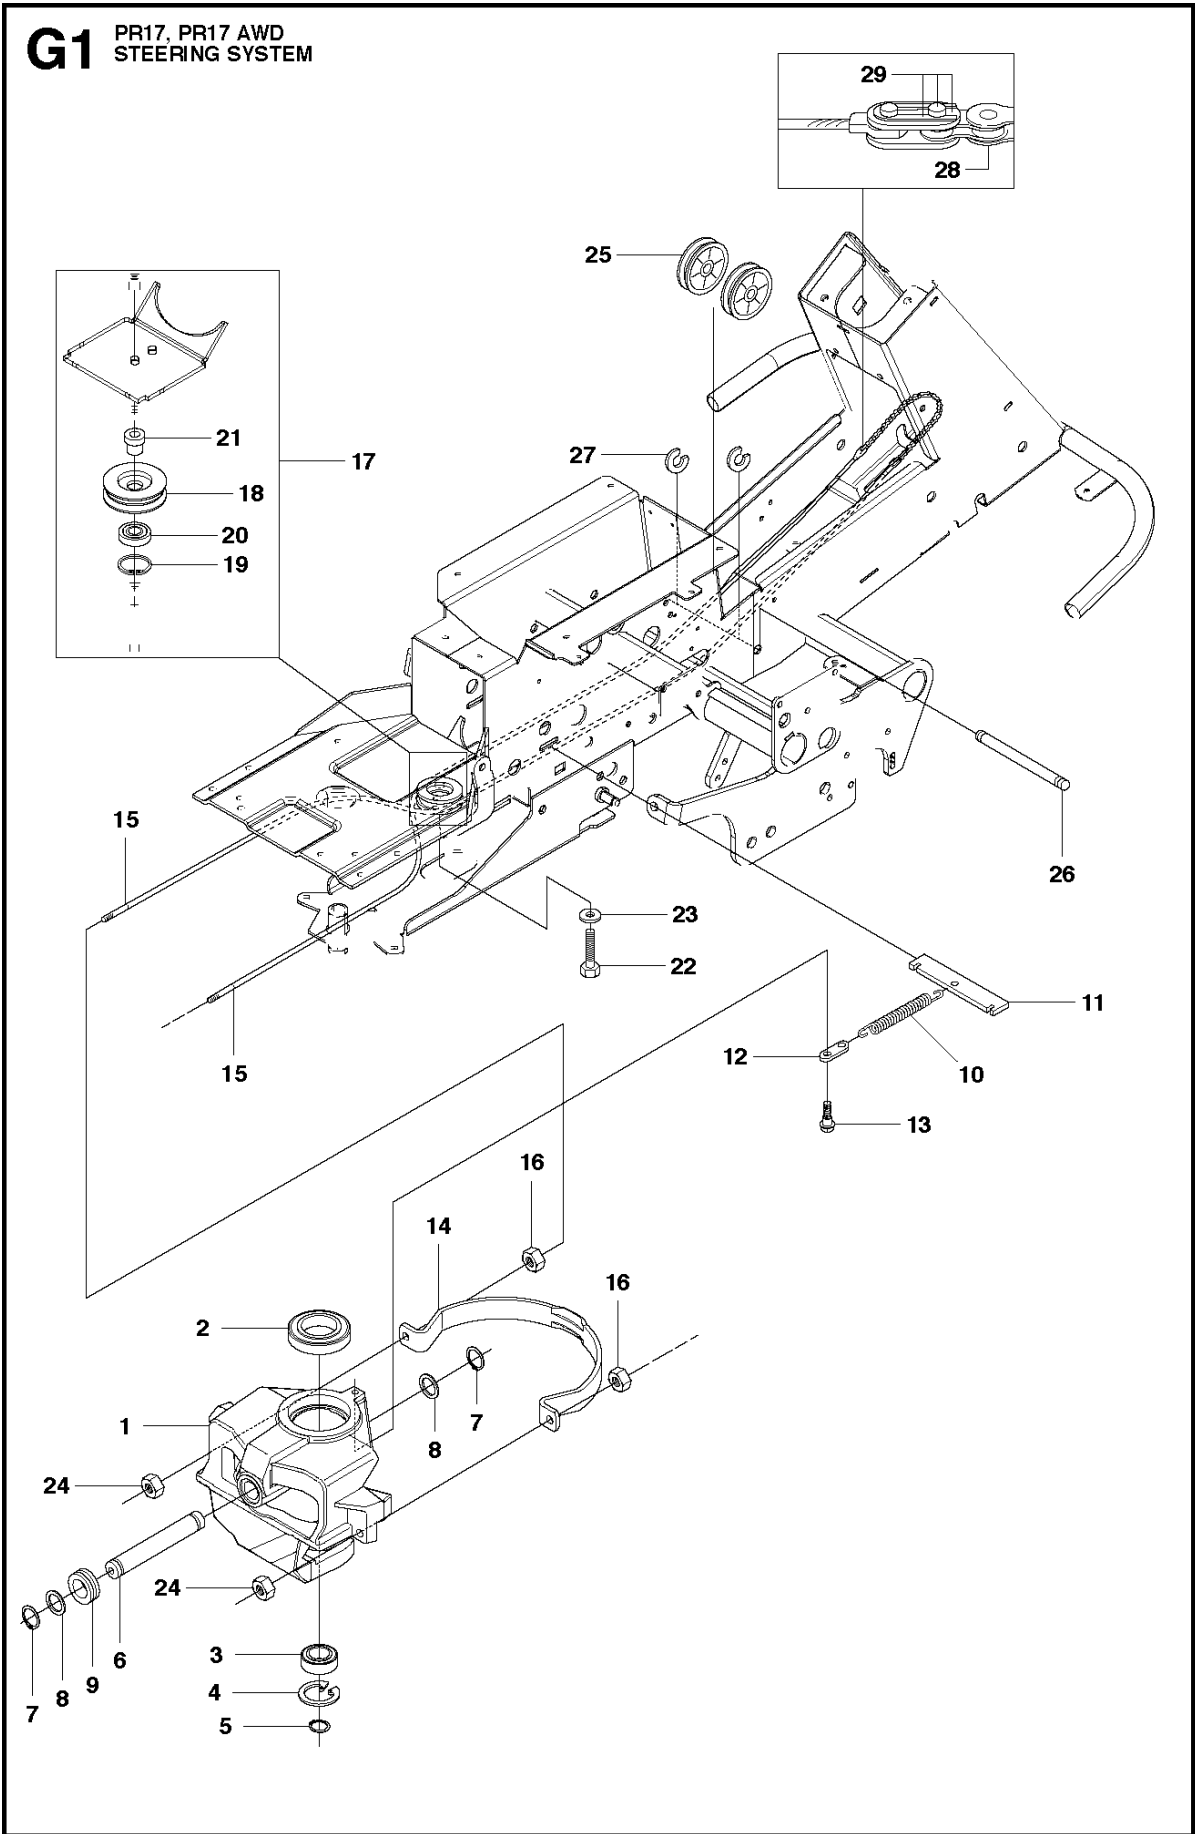

STEERING

PR17, 965192201, 2010-07

Ref	Part No	Description	Remark	QTY	KIT
1	506 93 47-02	SPINDLE		1	
2	738 21 10-04	BALL BEARING		1	
3	738 21 05-04	BALL BEARING		1	
4	735 31 40-10	CIRCLIP		1	
5	735 31 26-00	CIRCLIP		1	
6	535 46 30-01	SWING AXLE		1	
7	735 31 26-00	CIRCLIP		2	
8	506 77 34-01	WASHER		2	
9	740 68 14-21	V-RING		1	
10	506 67 19-01	SPRING		1	
11	506 57 63-01	SPRING RETAINER		1	
12	506 67 08-01	LINK		1	
13	506 59 74-01	COLLAR SCREW		1	
14	544 42 73-01	WIRE GUIDE		1	
15	506 58 91-04	WIRE ASSY		2	
16	731 23 20-51	HEXAGON NUT		2	
17	506 50 09-03	BARRING WHEEL		1	
18	535 42 41-01	BARRING WHEEL		1	17
19	735 31 40-10	CIRCLIP		1	17
20	738 22 04-19	BALL BEARING		1	17
21	506 50 08-02	BUSHING		1	17
22	725 25 00-51	SCREW EHHM		1	
23	734 11 74-41	WASHER		1	
24	732 21 20-51	NUT		2	
25	506 52 24-01	STARTER PULLEY		2	
26	506 53 94-03	SHAFT		1	
27	735 31 14-20	E-CLIP		2	
28	506 55 46-01	CHAIN		1	
29	506 55 47-01	LINKAGE		2