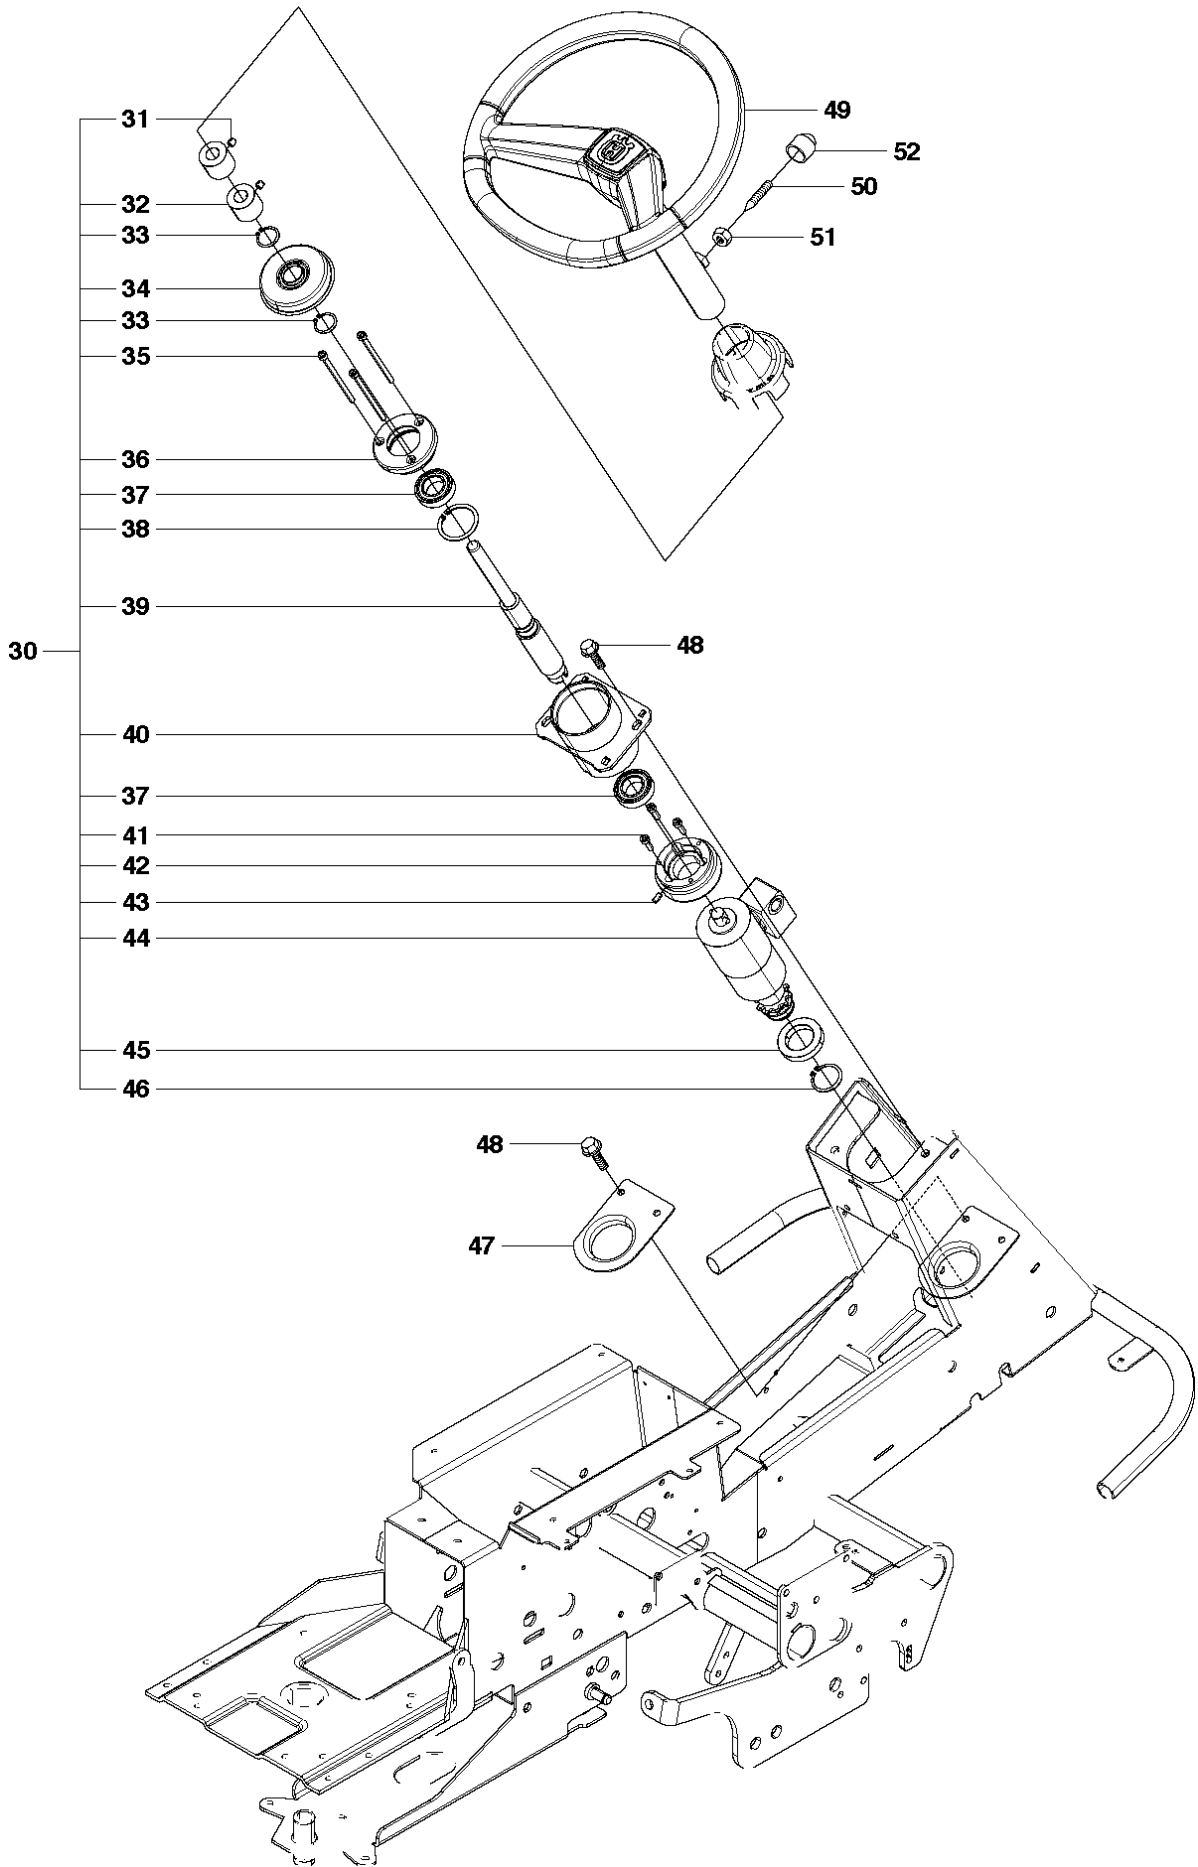

PR17, PR17 AWD
STEERING SYSTEM

STEERING

PR17, 965192201, 2010-07

Ref	Part No	Description	Remark	QTY	KIT
30	502 63 60-01	COMFORT STEERING ASSY		1	
31	728 84 43-05	SCREW IHSETM		2	30
32	506 86 34-01	DRIVER		2	30
33	735 31 26-00	CIRCLIP		2	30
34	535 42 37-01	BELLOWS HOLDER		1	30
35	535 43 28-01	SCREW IHSCM		3	30
36	535 42 36-01	BEARING HOUSING UPPE		1	30
37	738 21 05-04	BALL BEARING		2	30
38	735 31 40-10	CIRCLIP		1	30
39	535 42 19-01	STEERING ROD		1	30
40	502 29 62-01	REINFORCING TUBE		1	30
41	725 53 70-01	SCREW IHSCM		3	30
42	535 42 35-01	BEARING HOUSING LOWE		1	30
43	721 43 35-01	SPRING PIN		1	30
44	535 45 71-02	COMFORT STEERING		1	30
45	535 42 78-01	BALL BEARING		1	30
46	735 31 33-00	CIRCLIP		1	30
47	504 53 82-01	BEARING CAGE		1	
48	506 57 01-04	SCREW EHHFM		4	
49	544 37 52-01	STEERING WHEEL		1	
50	728 74 55-05	SCREW IHSETM		1	
51	731 23 18-01	HEXAGON NUT		1	
52	544 43 32-01	PROTECTIVE COVER		1