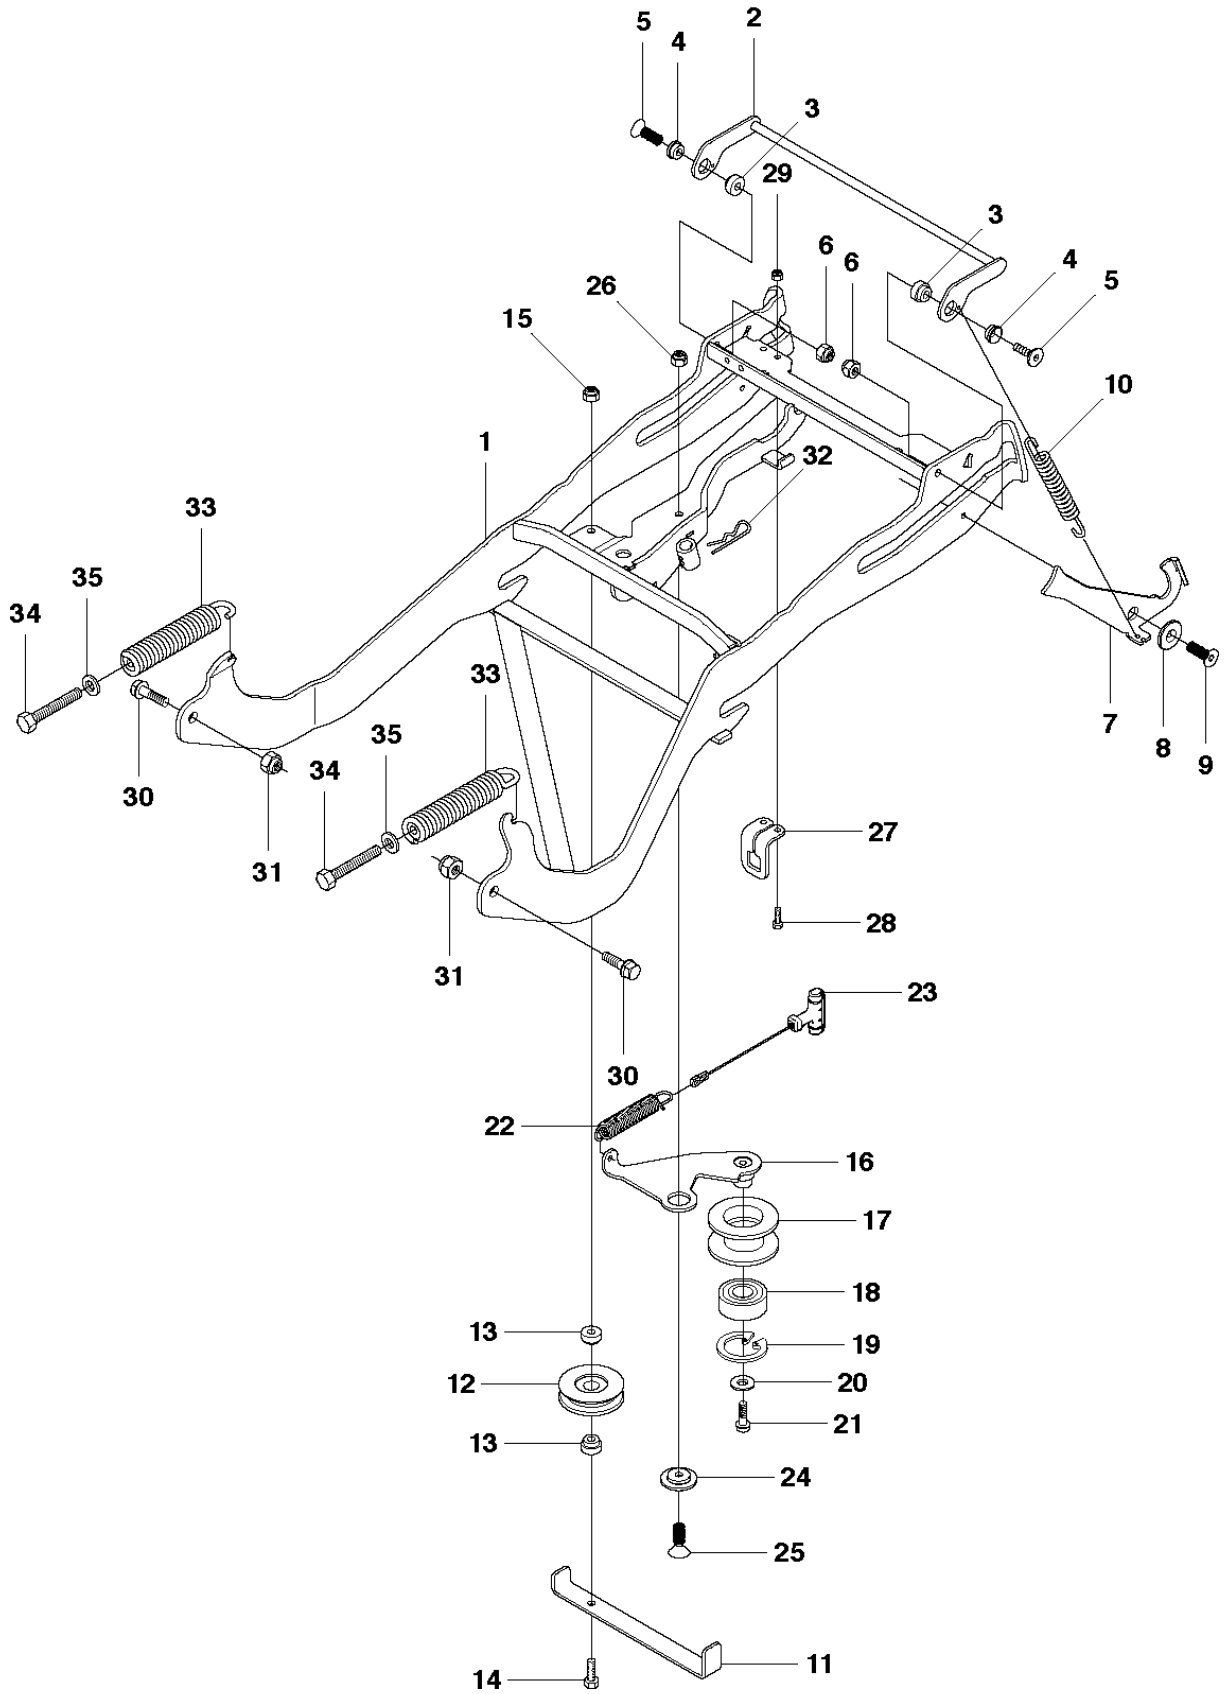

PR17, PR17 AWD
EQUIPMENT FRAME ASSY

FRAME

PR17, 965192201, 2010-07

Ref	Part No	Description	Remark	QTY KIT
1	502 63 78-01	EQUIPMENT FRAME		1
2	504 55 78-01	HOOK		1
3	544 00 34-01	BUSHING		2
4	506 99 33-02	SLEEVE		2
5	725 64 59-01	SCREW IHCSFM		2
6	732 21 18-01	LOCK NUT		2
7	504 55 80-02	LEVER		1
8	506 91 87-01	WASHER		1
9	725 64 48-01	SCREW IHCSFM		1
10	506 53 56-03	DRAW SPRING		1
11	504 62 16-01	BELT GUIDE		1
12	544 00 46-01	PULLEY ASSY		1
13	544 00 34-01	BUSHING		2
14	725 24 60-51	SCREW EHHM		1
15	732 21 18-01	LOCK NUT		1
16	504 62 19-01	BELT TENSIONER		1
17	506 92 89-01	PULLEY		1
18	738 21 04-04	BALL BEARING		1
19	735 31 38-10	CIRCLIP		1
20	734 11 64-41	WASHER		1
21	506 55 83-02	SCREW EHHFT		1
22	504 62 24-01	SPRING		1
23	504 62 21-01	HANDLE ASSY		1
24	505 45 17-01	WASHER		1
25	725 64 53-01	SCREW IHCSFM		1
26	732 21 18-01	LOCK NUT		1
27	504 62 17-01	GUIDE		1
28	725 23 68-71	SCREW EHHM		2
29	732 21 16-01	NUT		2
30	506 89 58-01	COLLAR SCREW		2
31	732 25 22-01	HEXAGON LOCKING NUT		2
32	506 96 66-01	HAIR PIN COTTER		1
33	505 41 87-01	SPRING		2
34	725 25 15-71	SCREW EHHM		2
35	734 11 72-01	WASHER		2