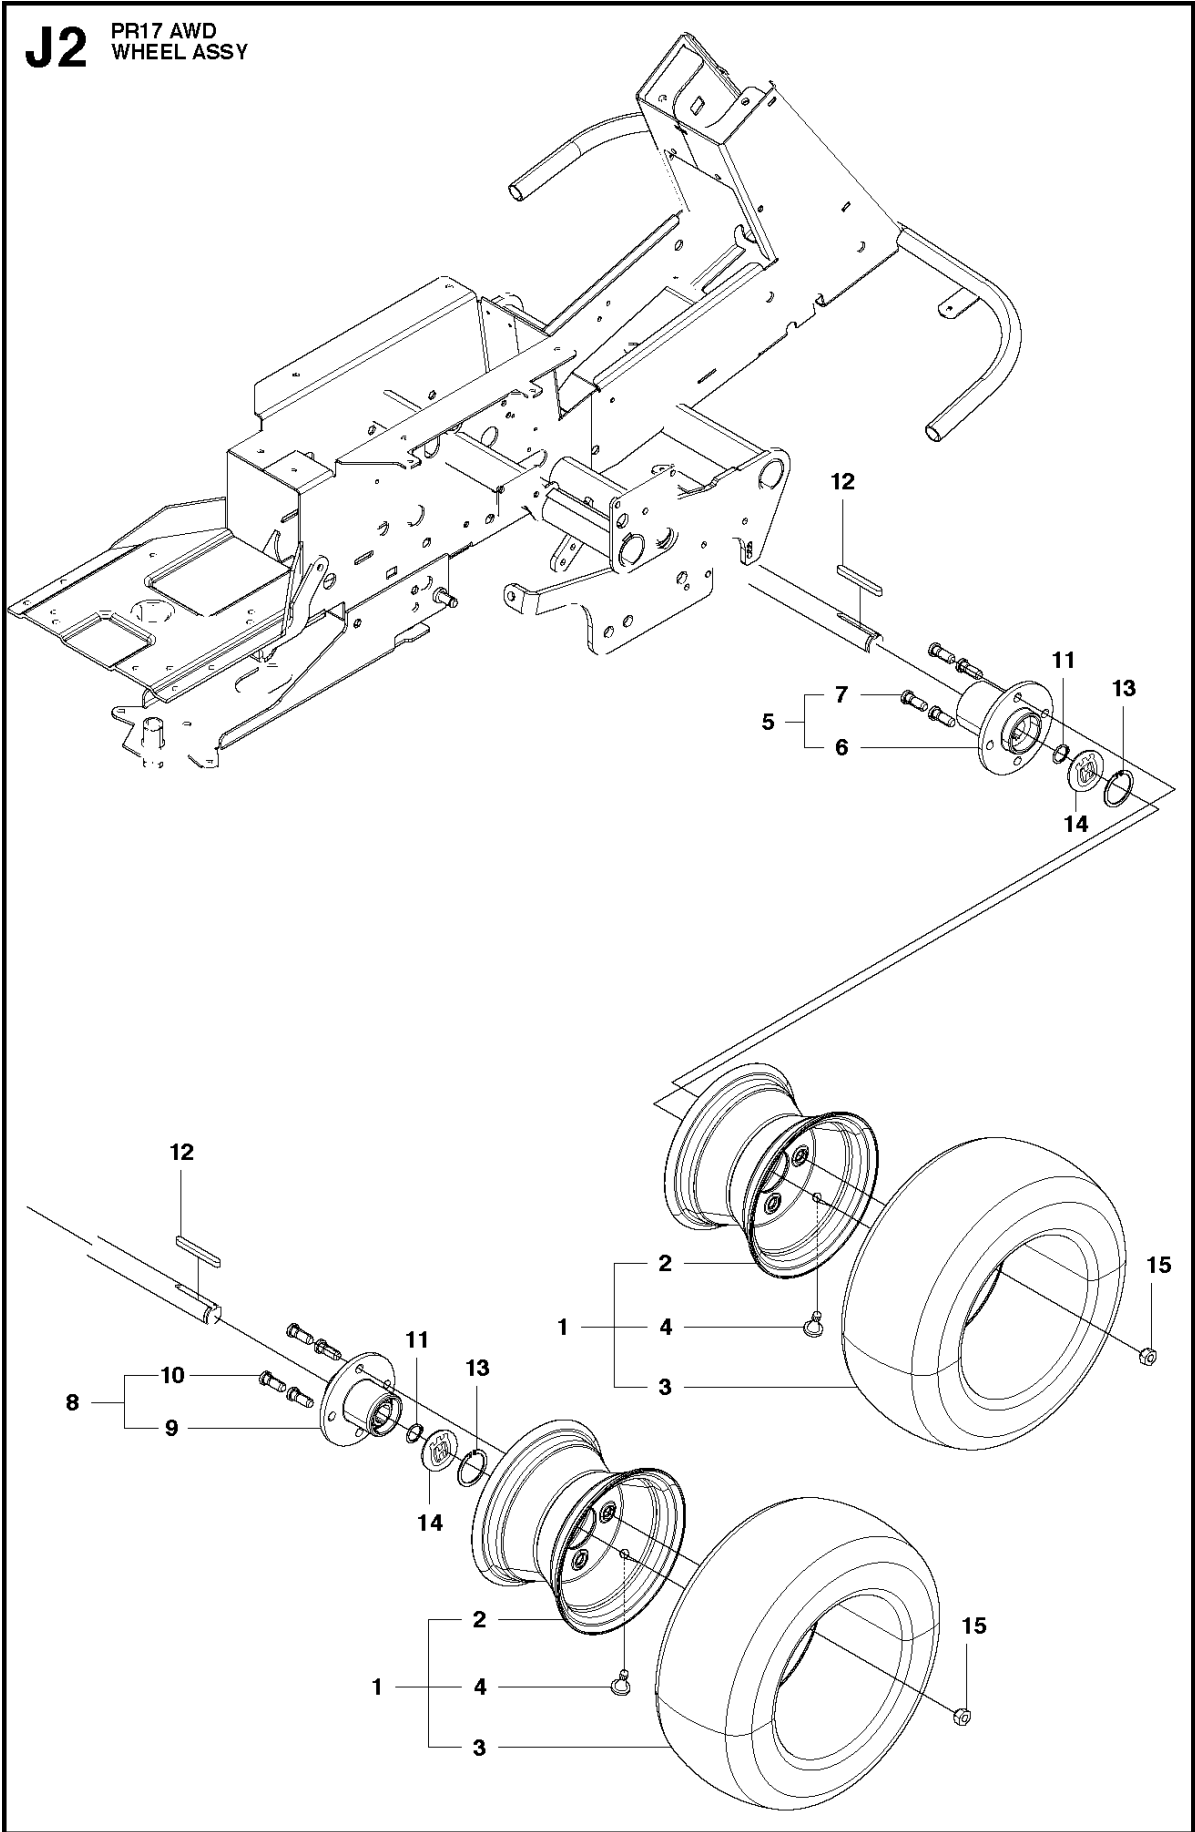

J2 PR17 AWD
WHEEL ASSY

WHEELS & TIRES

PR17, 965192201, 2010-07

Ref	Part No	Description	Remark	QTY	KIT
1	504 63 00-01	WHEEL ASSY		4	
2	506 86 78-01	RIM		1	1
3	535 46 00-01	TYRE		1	1
4	523 03 47-01	VALVE		1	1
5	577 57 30-01	HUB ASSY		2	
6	506 89 00-01	HUB		1	5
7	506 89 02-01	BOLT		4	5
8	504 63 80-01	HUB ASSY		2	
9	504 73 62-01	SLEEVE		1	8
10	506 89 02-01	BOLT		4	8
11	574 45 88-01	CIRCLIP		4	
12	506 55 59-01	WEDGE		4	
13	735 31 41-10	CIRCLIP		4	
14	577 59 15-01	COVER WASHER		4	
15	506 86 50-01	WHEEL NUT		16