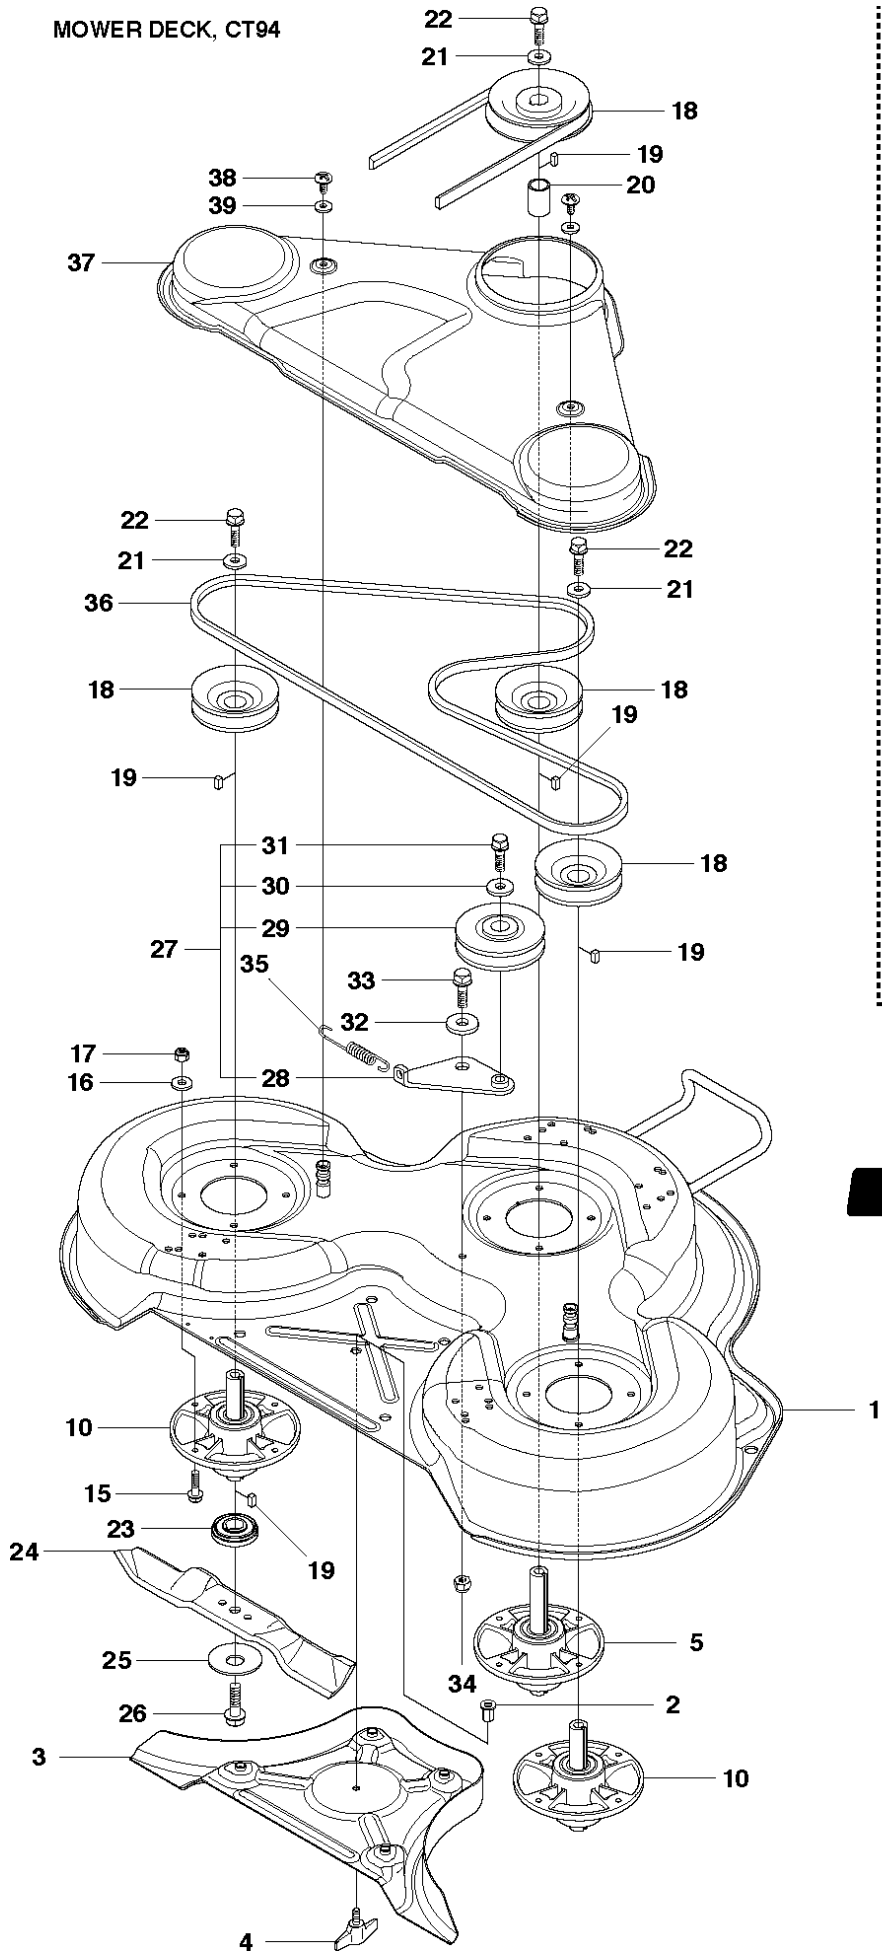

MOWER DECK, CT94

94CM CUTTING DECK

PR17, 965192201, 2010-07

Ref	Part No	Description	Remark	QTY	KIT
1	544 06 55-09	DECK SHELL ASSY		1	
2	506 91 62-01	BLIND RIVET NUT		1	
3	544 06 58-01	PLUG		1	
4	544 06 61-01	KNOB		1	
5	535 50 35-01	KNIFE BEARING		1	
6	544 06 78-01	BEARING HOUSING		1	5
7	535 42 87-01	SHAFT		1	5
8	535 42 88-01	SPACER		1	5
9	738 22 05-19	BALL BEARING		2	5
10	535 50 35-02	KNIFE BEARING		2	
11	544 06 78-01	BEARING HOUSING		1	10
12	535 42 87-02	SHAFT		1	10
13	535 42 88-01	SPACER		1	10
14	738 22 05-19	BALL BEARING		2	10
15	535 42 38-01	SCREW RSQM		12	
16	734 11 64-01	WASHER		12	
17	732 21 18-01	LOCK NUT		12	
18	535 42 90-01	PULLEY		4	
19	506 53 35-01	PARALLEL KEY		7	
20	535 42 88-01	SPACER		1	
21	535 42 92-01	WASHER		3	
22	725 25 42-51	SCREW EHHM		3	
23	535 50 42-01	BLADE BRACKET		3	
24	505 54 46-01	RIDE ON BLADE		3	
25	506 79 23-02	KNIFE PLATE		3	
26	725 25 42-51	SCREW EHHM		3	
27	506 54 07-01	BELT TENSIONER ASSY		1	27
28	506 51 95-01	SPÄNNARM KPL.		1	27
29	506 53 27-01	PULLEY		1	27
30	734 11 64-41	WASHER		1	27
31	506 55 83-02	SCREW EHHFT		1	
32	506 91 87-02	WASHER		1	
33	725 24 51-71	SCREW EHHM		1	
34	732 21 18-01	LOCK NUT		1	
35	506 53 31-01	SPRING		1	
36	535 50 45-01	DRIVE BELT		1	
37	544 06 63-01	BELT COVER		1	
38	506 98 26-01	SCREW		2	
39	506 55 97-01	WASHER		2	
72	506 78 97-01	LABEL		1	
73	544 23 81-10	LABEL		1	
74	506 92 90-01	LABEL		1