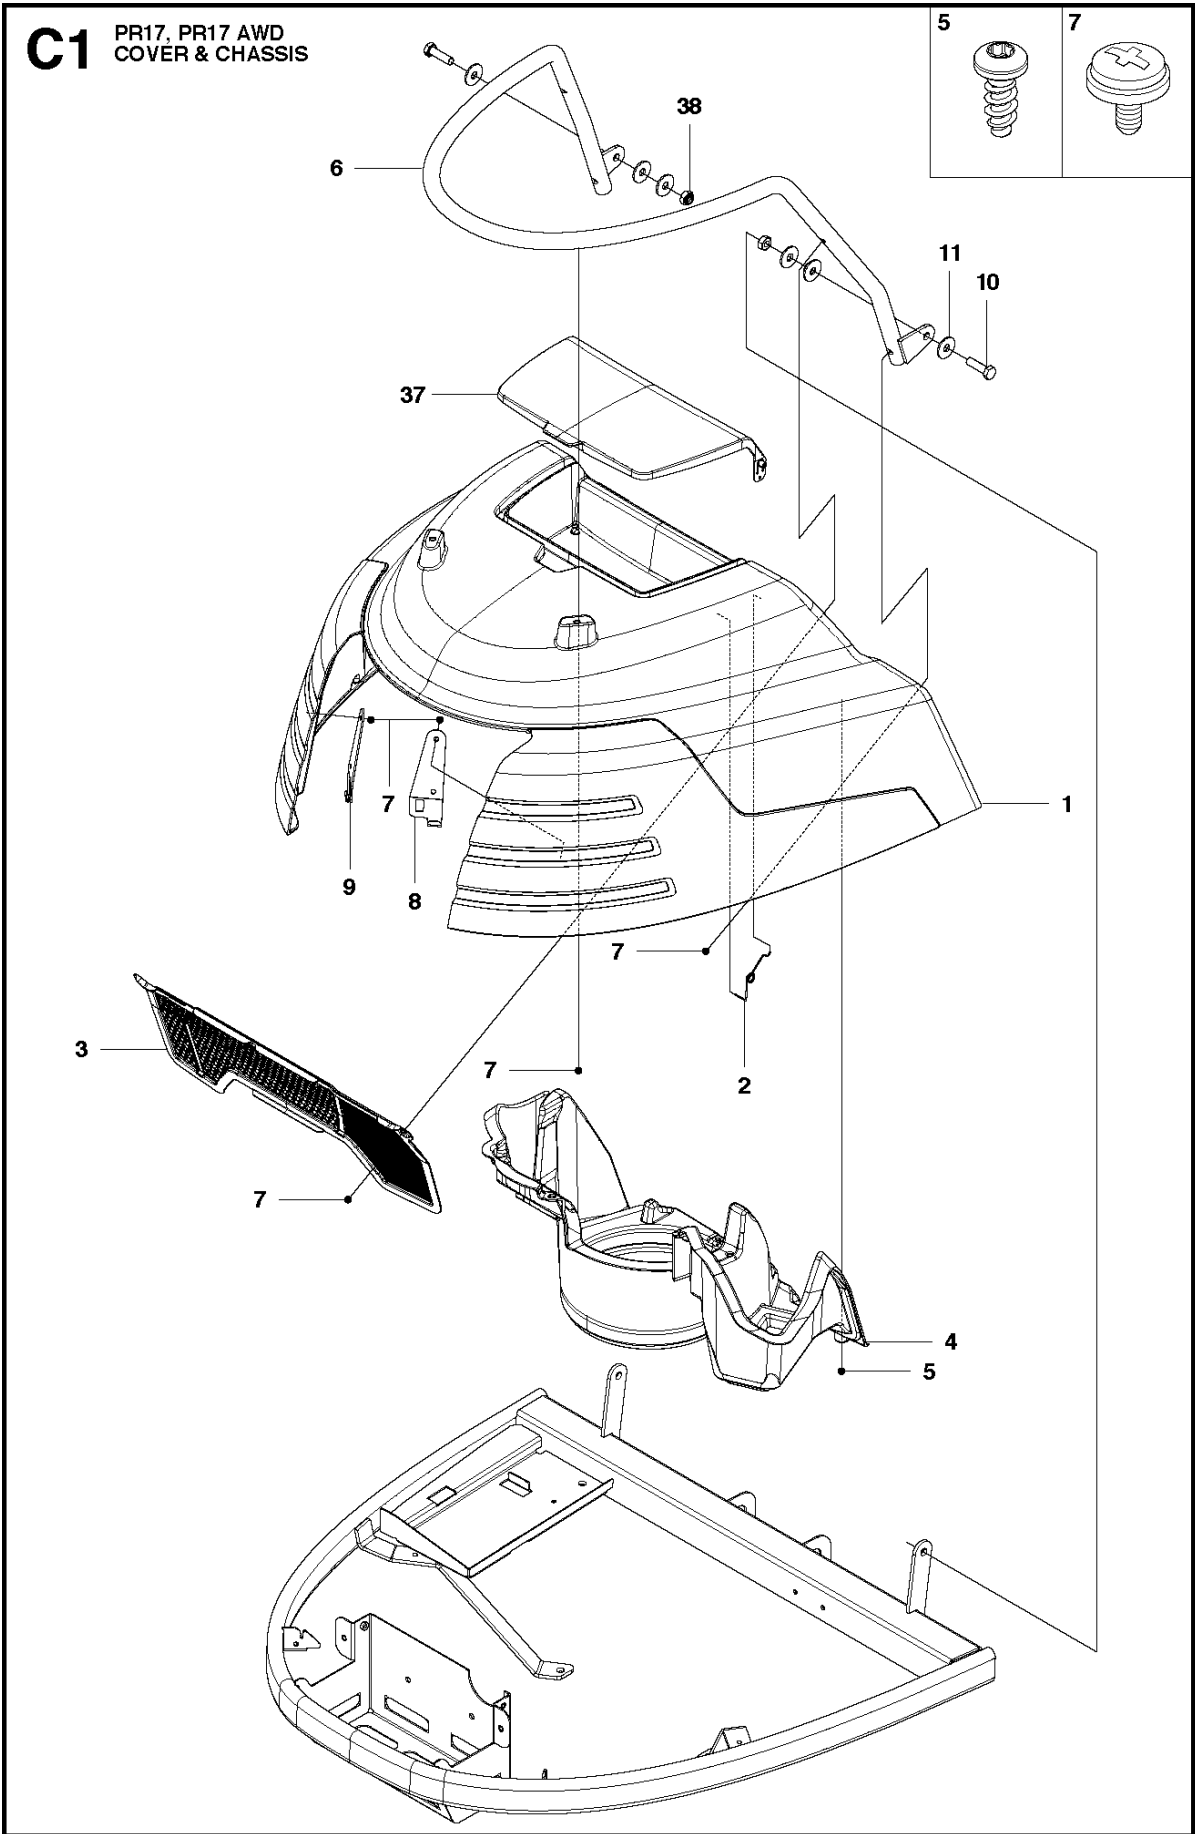

COVER

PR17, 965192201, 2010-07

Ref	Part No	Description	Remark	QTY KIT
1	502 62 55-01	ENGINE HOOD ASSY		1
2	504 12 41-01	SPRING		2
3	502 48 22-01	GRID		1
4	504 10 19-01	AIR CONDUCTOR		1
5	504 61 09-01	SCREW		5
6	502 49 46-01	LOAD CARRIER		1
7	544 40 05-01	SCREW		10
8	504 61 39-01	GUIDE PLATE		1
9	504 61 39-02	GUIDE PLATE		1
10	725 24 97-51	SCREW		2
11	734 11 74-60	WASHER		2
37	504 10 14-01	LID		1
38	732 21 20-51	NUT		1