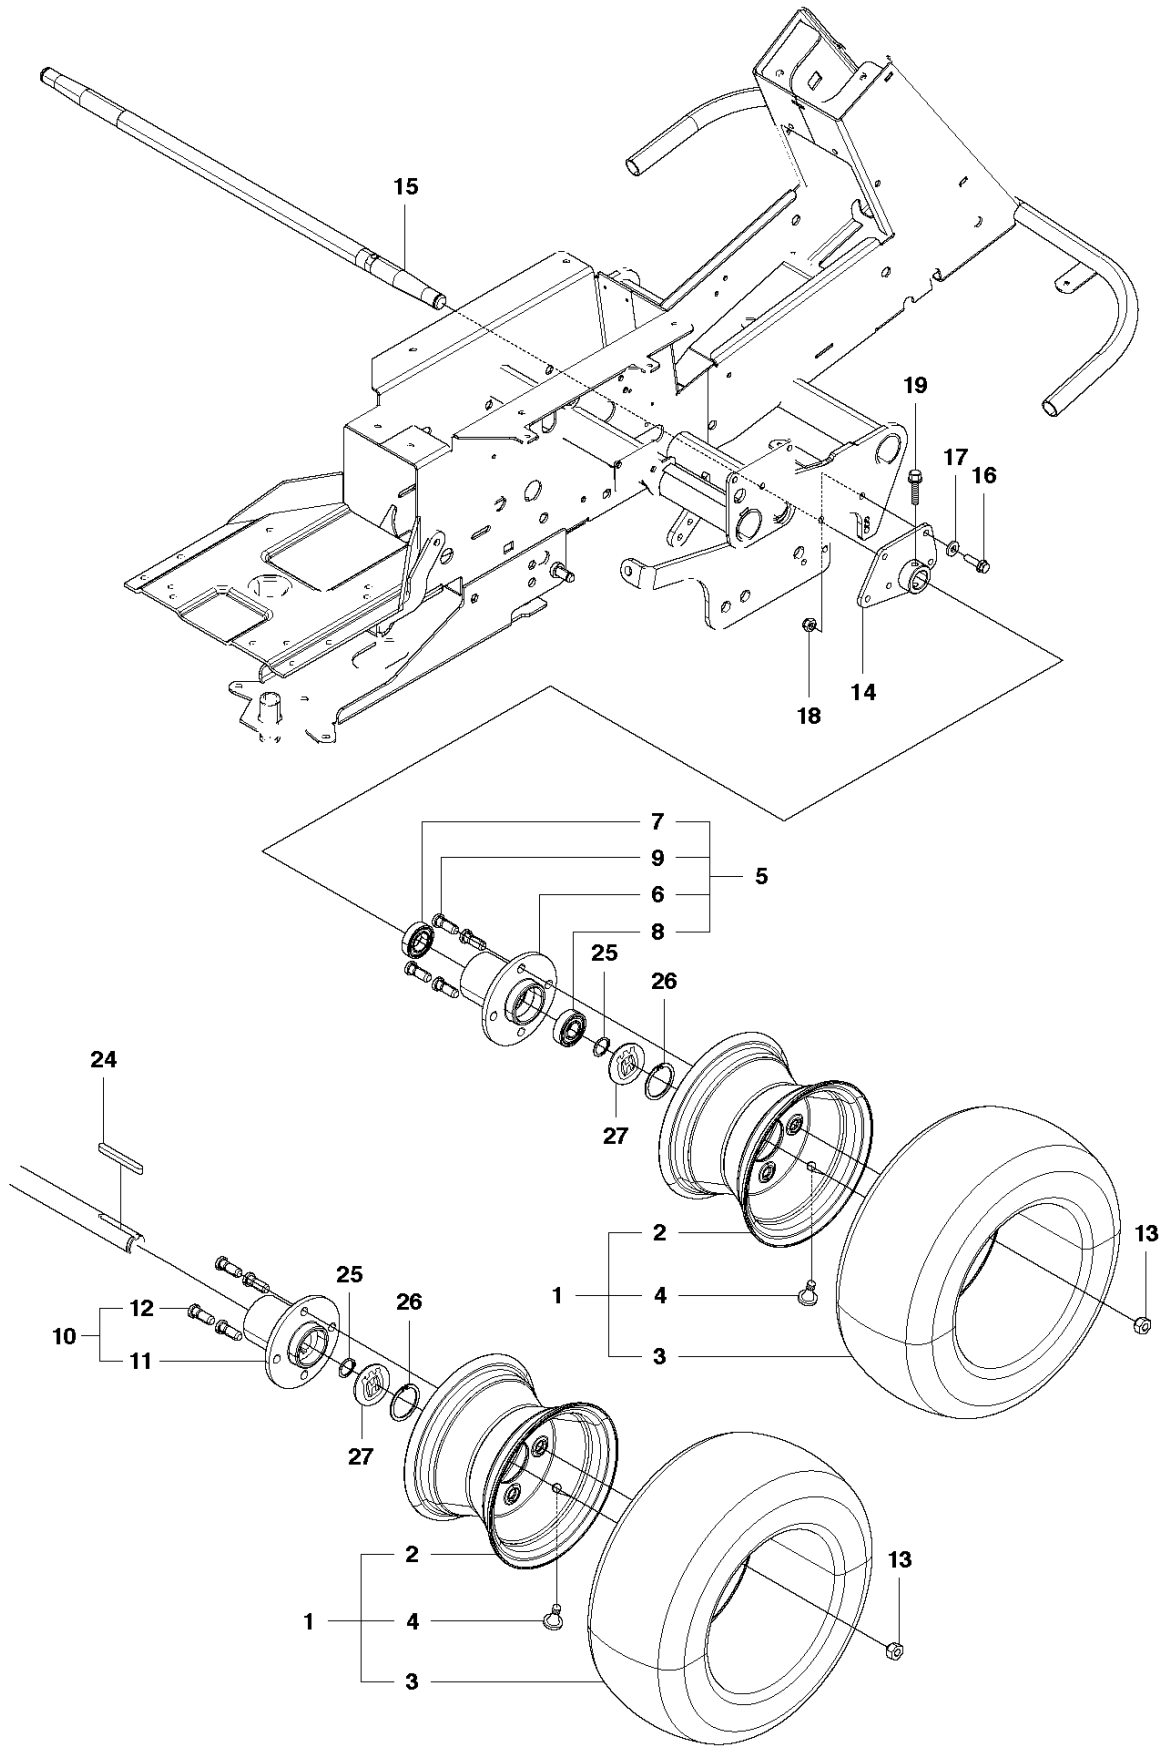

J1 PR17
WHEEL ASSY

WHEELS & TIRES

PR17, 965192201, 2010-07

Ref	Part No	Description	Remark	QTY	KIT
1	504 63 00-01	WHEEL ASSY		4	
2	506 86 78-01	RIM		1	1
3	535 46 00-01	TYRE		1	1
4	523 03 47-01	VALVE		1	1
5	506 86 47-01	HUB ASSY		2	
6	506 89 01-01	HUB		1	5
7	738 21 05-04	BALL BEARING		1	5
8	738 22 04-19	BALL BEARING		1	5
9	506 89 02-01	BOLT		4	5
10	504 63 80-01	HUB ASSY		2	
11	504 73 62-01	SLEEVE		1	10
12	506 89 02-01	BOLT		4	10
13	506 86 50-01	WHEEL NUT		16	
14	504 61 98-01	BRACKET		2	
15	505 45 30-01	FRONT AXLE		1	
16	506 57 01-05	SCREW EHHFM		6	
17	734 11 64-01	WASHER		6	
18	732 21 18-01	LOCK NUT		6	
19	725 24 59-61	SCREW EHHFT		1	
24	506 55 59-01	WEDGE		2	
25	735 31 22-00	CIRCLIP		2	
26	735 31 41-10	CIRCLIP		4	
27	577 59 15-01	COVER WASHER		4