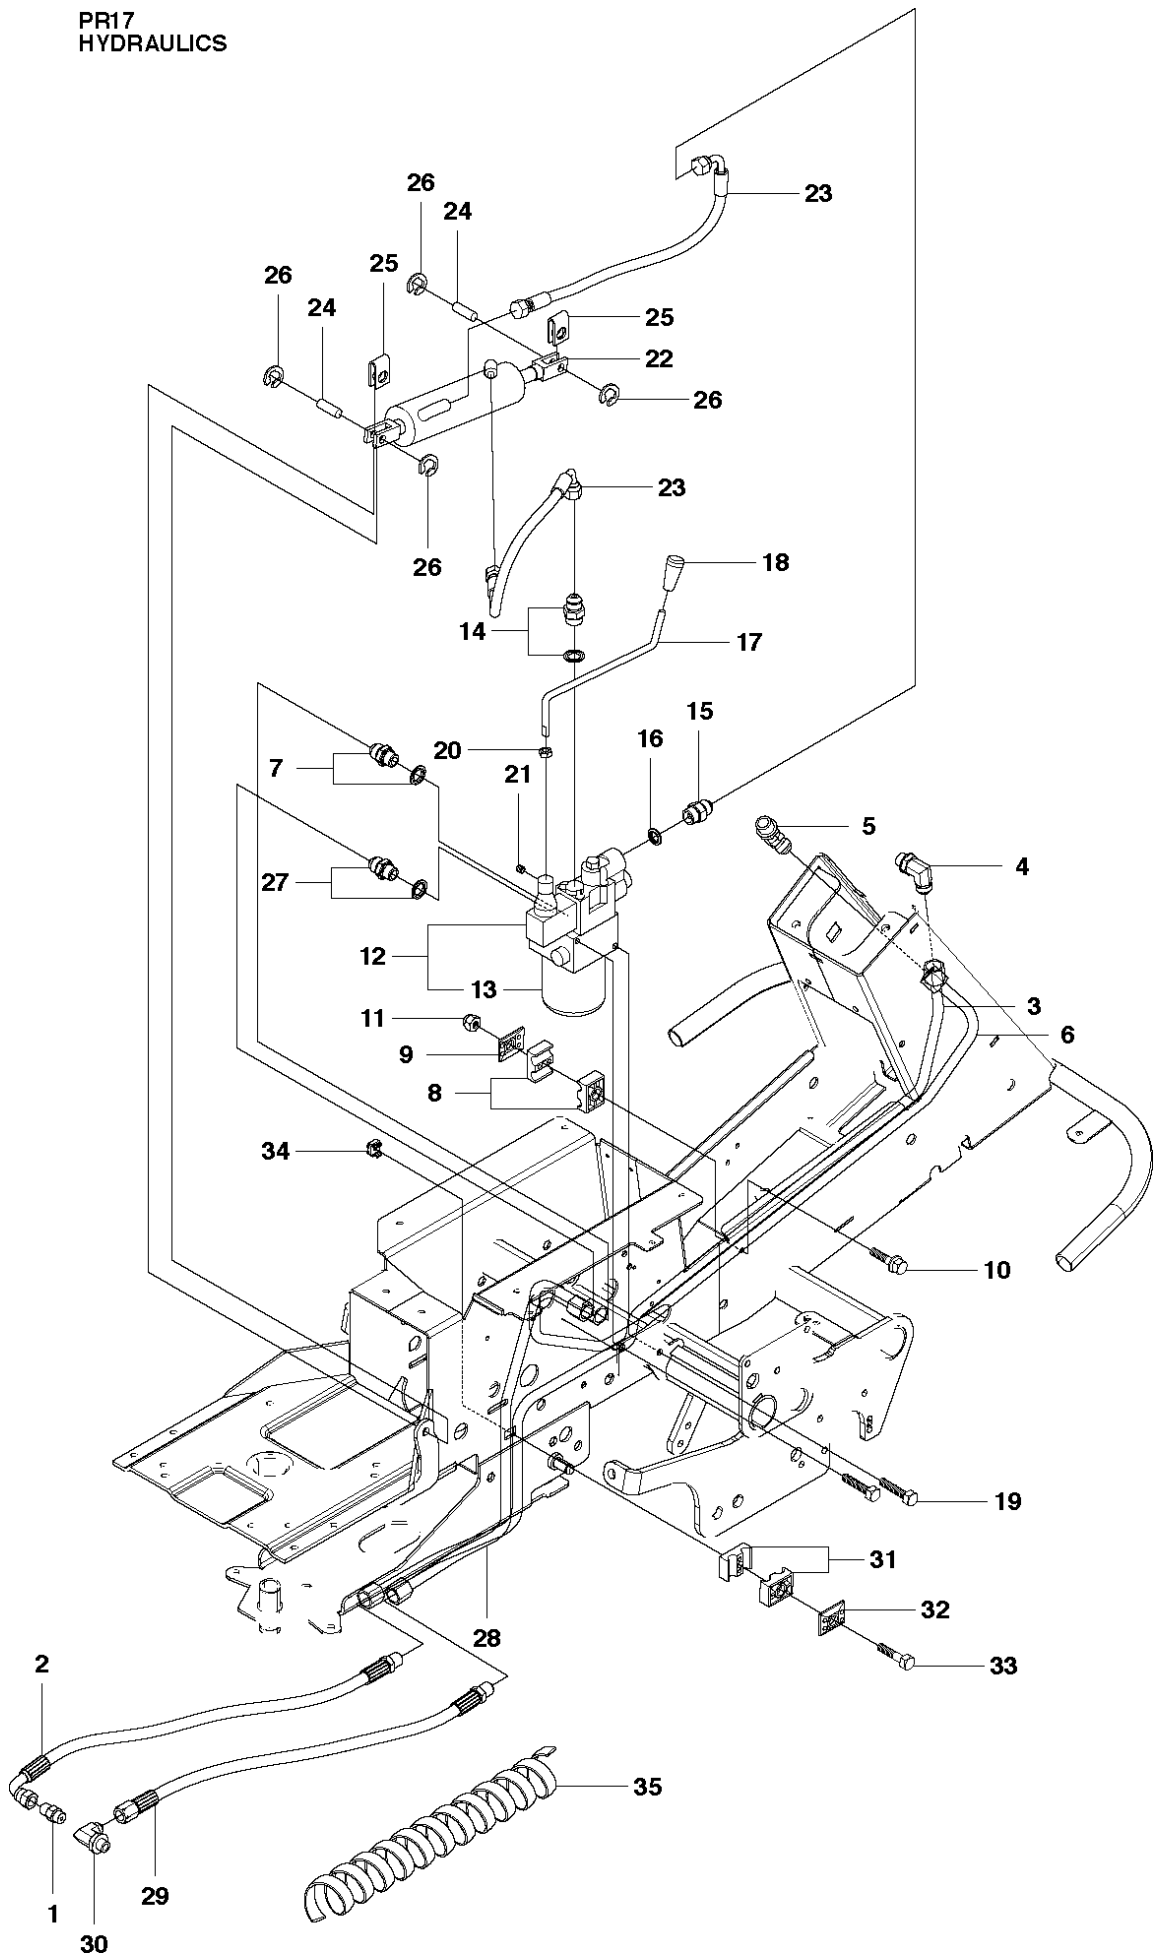

PR17
HYDRAULICS

HYDRAULIC FRAME

PR17, 965192201, 2010-07

Ref	Part No	Description	Remark	QTY	KIT
1	535 42 65-01	PIPE FITTING		1	
2	535 45 03-01	HYDRAULIC HOSE		1	
3	504 21 03-01	HYDRAULIC PIPE		1	
4	535 43 73-01	PIPE FITTING		1	
5	535 42 69-01	PIPE FITTING		1	
6	504 20 99-01	HYDRAULIC PIPE		1	
7	535 42 68-01	PIPE FITTING		1	
8	544 37 33-03	PIPE CLAMP		1	
9	535 43 85-01	COVER WASHER		1	
10	535 47 52-45	SCREW EHHFM		1	
11	732 21 16-01	NUT		1	
12	522 53 56-01	FILTER UNIT		1	
13	535 42 75-02	FILTER		1	12
14	535 43 70-01	PIPE FITTING		1	
15	535 43 71-01	PIPE FITTING		1	
16	535 43 72-01	RUBBER STEEL WASHER		1	
17	505 44 00-01	LIFTING LEVER		1	
18	535 43 82-01	KNOB		1	
19	725 24 49-71	SCREW EHHM		2	
20	731 23 18-01	HEXAGON NUT		1	
21	728 84 43-05	SCREW IHSETM		1	
22	535 42 72-01	CYLINDER ASSY		1	
23	535 42 71-03	HYDRAULIC HOSE		2	
24	535 43 76-01	LOCKING PIN		2	
25	535 45 66-01	U-PLÁT		2	
26	735 31 12-00	CIRCLIP		4	
27	535 42 68-01	PIPE FITTING		1	
28	504 21 04-01	HYDRAULIC PIPE		1	
29	535 45 04-02	HYDRAULIC HOSE		1	
30	535 42 66-01	PIPE FITTING		1	
31	544 37 33-03	PIPE CLAMP		1	
32	535 43 85-01	COVER WASHER		1	
33	535 47 52-45	SCREW EHHFM		1	
34	544 81 17-02	CAGE NUT		1	
35	544 02 66-01	HOSE GUARD		1