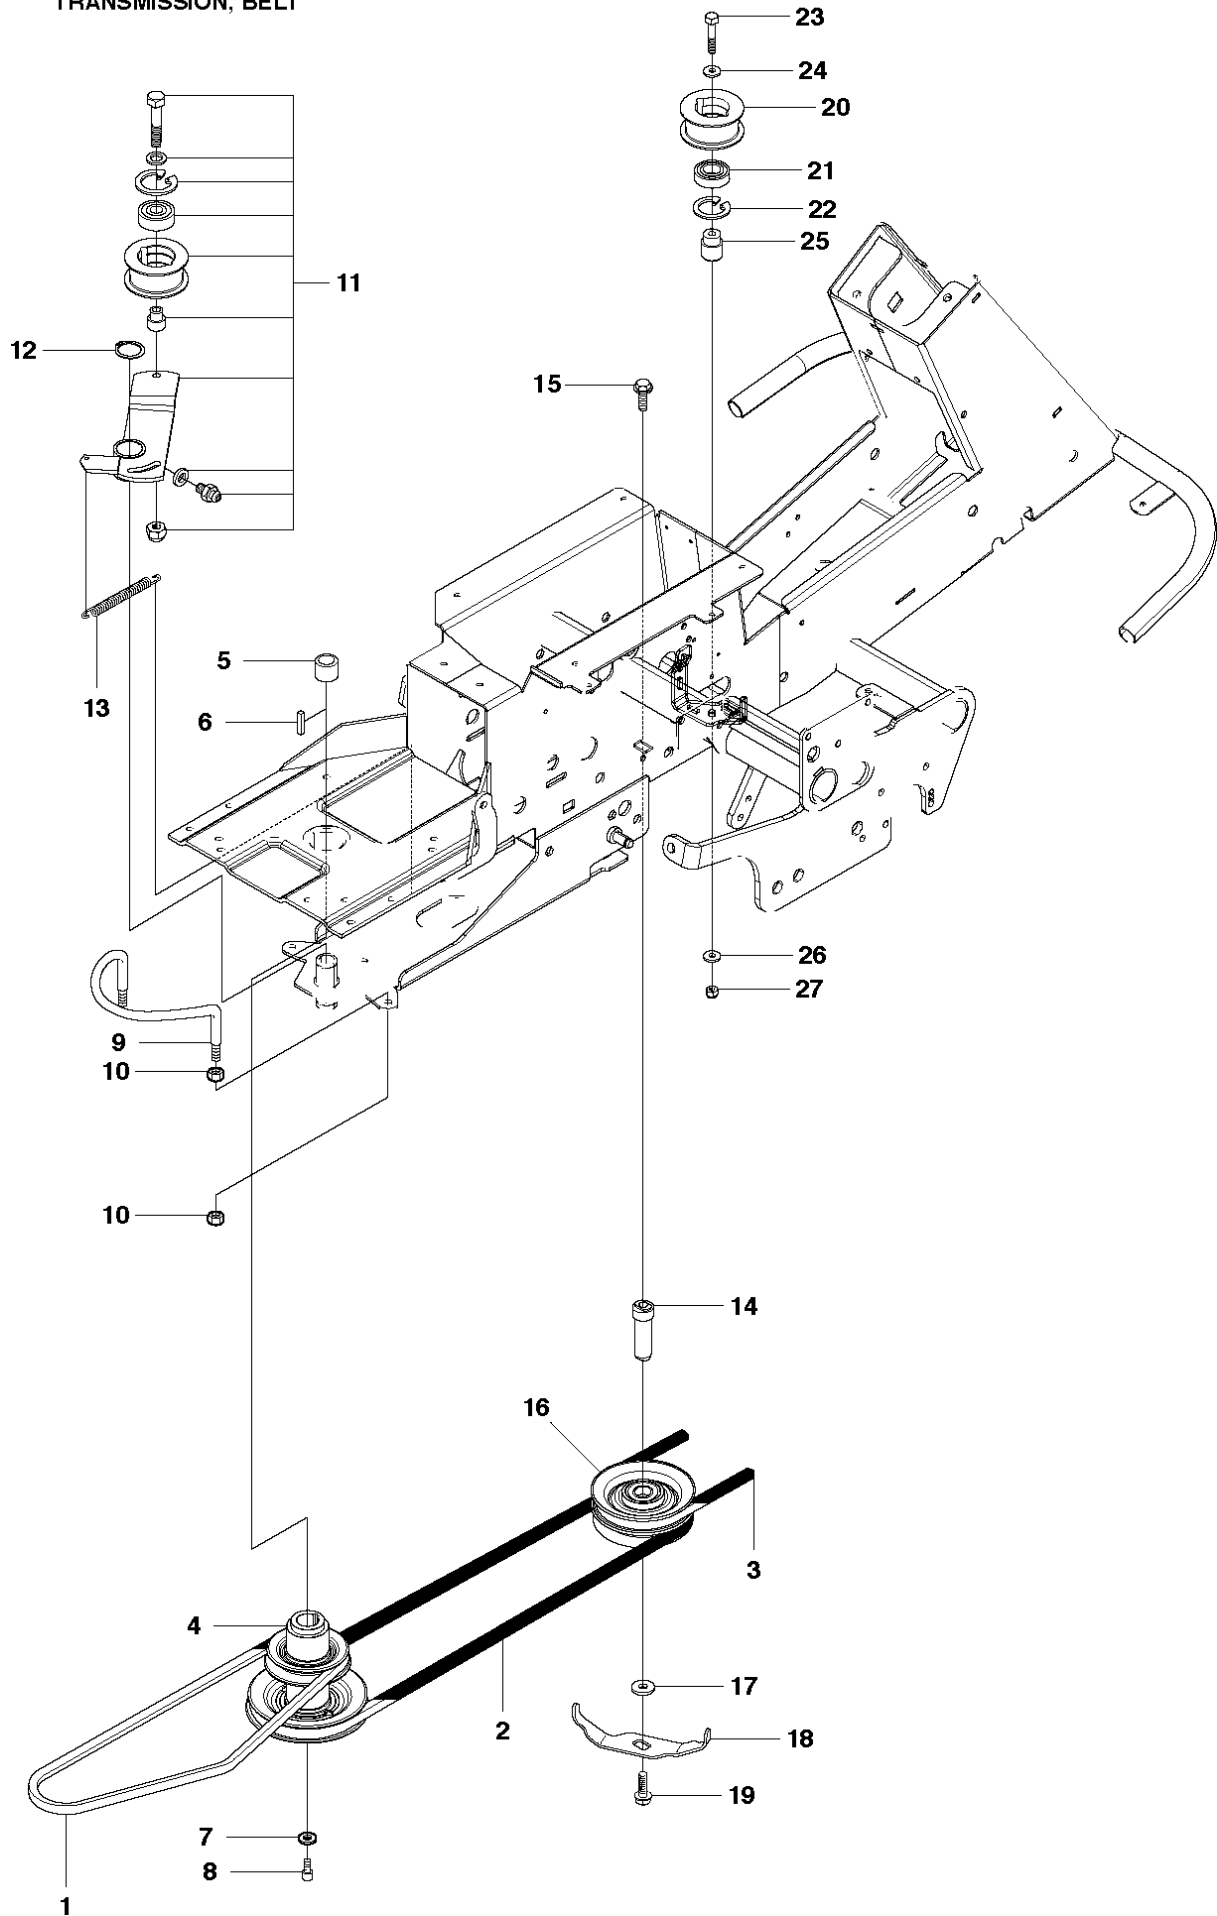

PR17, PR17 AWD
TRANSMISSION, BELT

TRANSMISSION

PR17, 965192201, 2010-07

Ref	Part No	Description	Remark	QTY KIT
1	506 99 19-01	DRIVE BELT		1
2	502 61 49-01	BELT		1
3	544 11 33-01	BELT		1
4	535 48 24-01	PULLEY		1
5	506 50 92-01	SPACING SLEEVE		1
6	506 55 59-01	WEDGE		1
7	506 59 75-01	WASHER		1
8	506 55 60-02	SCREW UNC		1
9	506 66 45-01	BELT GUIDE		1
10	731 23 20-51	HEXAGON NUT		4
11	535 48 44-02	BELT TENSIONER ASSY		1
12	735 31 26-00	CIRCLIP		1
13	506 66 56-01	SPRING		1
14	544 42 61-02	SHAFT		1
15	506 67 54-02	SCREW EHHFM		1
16	535 48 22-01	MELLANHJUL		1
17	506 77 57-01	WASHER		1
18	544 40 53-01	BELT GUIDE		1
19	506 57 01-05	SCREW EHHFM		1
20	506 92 89-01	PULLEY		1
21	738 21 04-04	BALL BEARING		1
22	735 31 38-10	CIRCLIP		1
23	725 24 61-51	SCREW EHHM		1
24	734 11 64-41	WASHER		1
25	544 00 29-01	BUSHING		1
26	734 11 64-01	WASHER		1
27	732 21 18-01	LOCK NUT		1