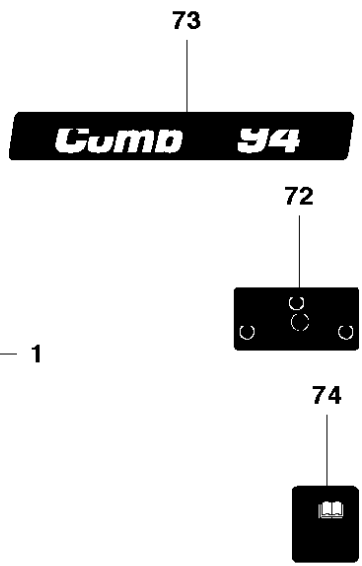

MOWER DECK, CT94

94CM CUTTING DECK

PR17, 965192201, 2010-07

Ref	Part No	Description	Remark	QTY	KIT
1	544 06 55-09	DECK SHELL ASSY		1	
2	506 91 62-01	BLIND RIVET NUT		1	
3	544 06 58-01	PLUG		1	
4	544 06 61-01	KNOB		1	
5	535 50 35-01	KNIFE BEARING		1	
6	544 06 78-01	BEARING HOUSING		1	5
7	535 42 87-01	SHAFT		1	5
8	535 42 88-01	SPACER		1	5
9	738 22 05-19	BALL BEARING		2	5
10	535 50 35-02	KNIFE BEARING		2	
11	544 06 78-01	BEARING HOUSING		1	10
12	535 42 87-02	SHAFT		1	10
13	535 42 88-01	SPACER		1	10
14	738 22 05-19	BALL BEARING		2	10
15	535 42 38-01	SCREW RSQM		12	
16	734 11 64-01	WASHER		12	
17	732 21 18-01	LOCK NUT		12	
18	535 42 90-01	PULLEY		4	
19	506 53 35-01	PARALLEL KEY		7	
20	535 42 88-01	SPACER		1	
21	535 42 92-01	WASHER		3	
22	725 25 42-51	SCREW EHHM		3	
23	535 50 42-01	BLADE BRACKET		3	
24	505 54 46-01	RIDE ON BLADE		3	
25	506 79 23-02	KNIFE PLATE		3	
26	725 25 42-51	SCREW EHHM		3	
27	506 54 07-01	BELT TENSIONER ASSY		1	27
28	506 51 95-01	SPÄNNARM KPL.		1	27
29	506 53 27-01	PULLEY		1	27
30	734 11 64-41	WASHER		1	27
31	506 55 83-02	SCREW EHHFT		1	
32	506 91 87-02	WASHER		1	
33	725 24 51-71	SCREW EHHM		1	
34	732 21 18-01	LOCK NUT		1	
35	506 53 31-01	SPRING		1	
36	535 50 45-01	DRIVE BELT		1	
37	544 06 63-01	BELT COVER		1	
38	506 98 26-01	SCREW		2	
39	506 55 97-01	WASHER		2	
72	506 78 97-01	LABEL		1	
73	544 23 81-10	LABEL		1	
74	506 92 90-01	LABEL		1