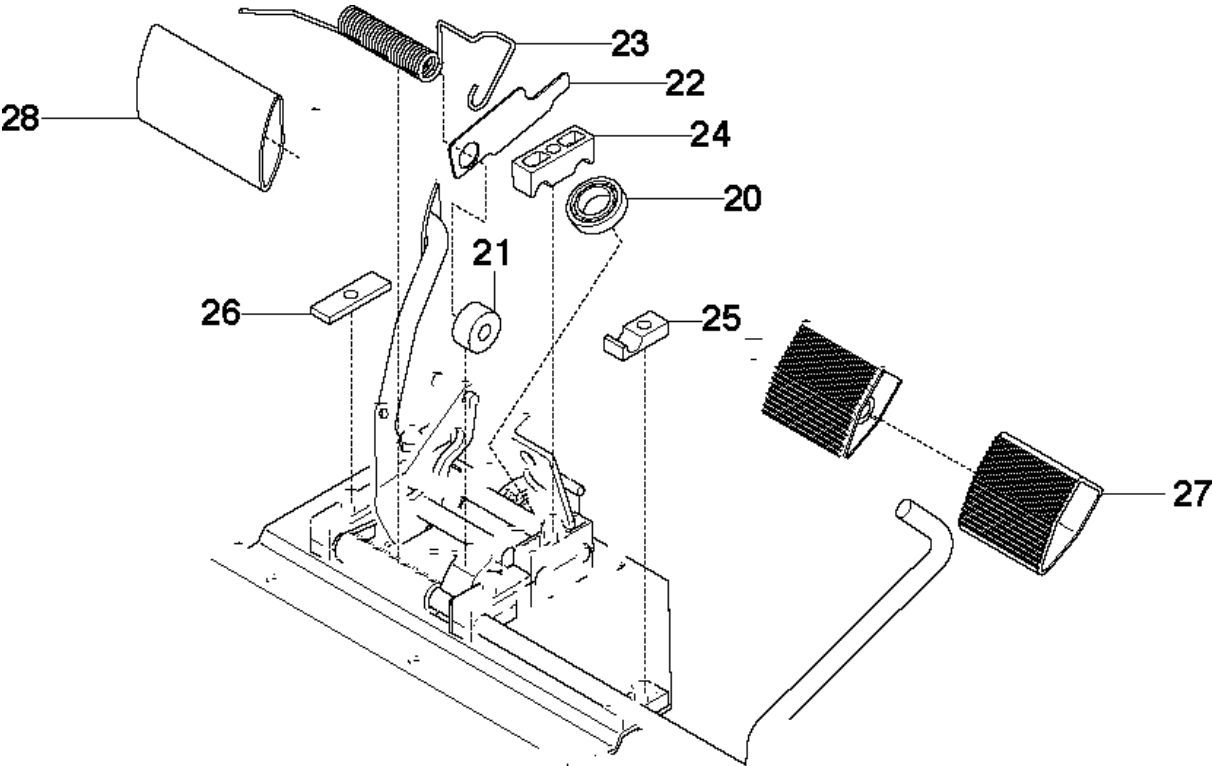

PEDALS

PR17, 965192201, 2010-07

Ref	Part No	Description	Remark	QTY	KIT
20	738 21 02-04	BALL BEARING		1	1
21	535 48 02-01	ROLLER		1	1
22	535 48 06-01	PROTECTIVE PLATE		1	1
23	535 48 07-01	SPRING		1	1
24	535 48 08-01	BEARING SUPPORT		4	1
25	535 48 09-01	BEARING SUPPORT		5	1
26	535 48 10-01	REINFORCEMENT PLATE		3	1
27	535 47 88-01	PEDAL RUBBER		1	1
28	535 47 88-02	PEDAL RUBBER		1	1