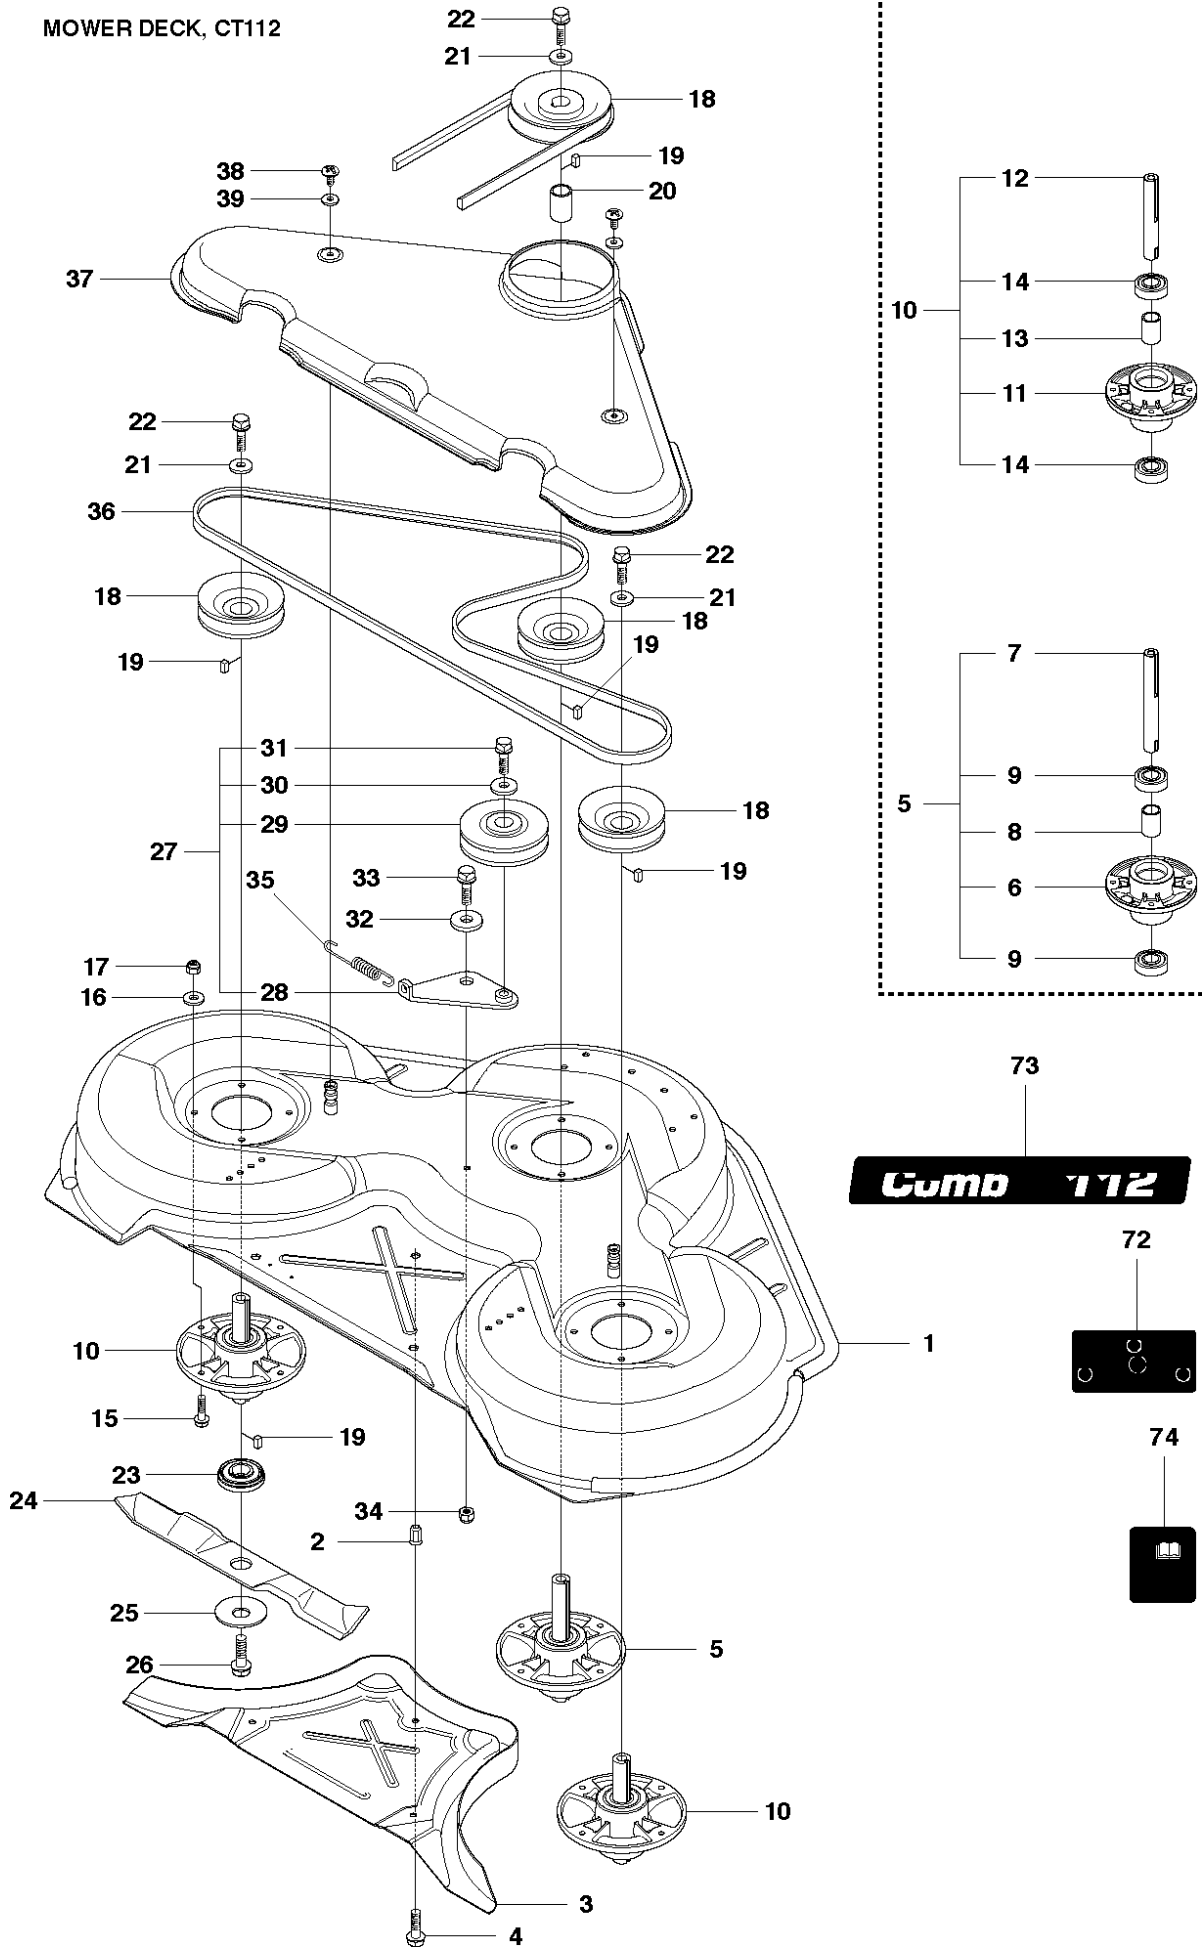

MOWER DECK, CT112

Ref	Part No	Description	Remark	QTY	KIT
1	504 56 99-01	DECK SHELL ASSY		1	
2	506 91 62-01	BLIND RIVET NUT		1	
3	544 44 93-01	PLUG		1	
4	506 57 01-04	SCREW EHHFM		1	
5	535 50 35-01	KNIFE BEARING		1	
6	544 06 78-01	BEARING HOUSING		1	5
7	535 42 87-01	SHAFT		1	5
8	535 42 88-01	SPACER		1	5
9	738 22 05-19	BALL BEARING		2	5
10	535 50 35-02	KNIFE BEARING		2	
11	544 06 78-01	BEARING HOUSING		1	10
12	535 42 87-02	SHAFT		1	10
13	535 42 88-01	SPACER		1	10
14	738 22 05-19	BALL BEARING		2	10
15	535 42 38-01	SCREW RSQM		12	
16	734 11 64-01	WASHER		12	
17	732 21 18-01	LOCK NUT		12	
18	535 42 90-01	PULLEY		4	
19	506 53 35-01	PARALLEL KEY		7	
20	535 42 88-01	SPACER		1	
21	535 42 92-01	WASHER		3	
22	725 25 42-51	SCREW EHHM		3	
23	535 50 42-01	BLADE BRACKET		3	
24	544 10 27-01	BLADE		3	
25	506 79 23-02	KNIFE PLATE		3	
26	725 25 42-51	SCREW EHHM		3	
27	506 54 07-01	BELT TENSIONER ASSY		1	
28	506 51 95-01	SPÄNNARM KPL.		1	27
29	506 53 27-01	PULLEY		1	27
30	734 11 64-41	WASHER		1	27
31	506 55 83-02	SCREW EHHFT		1	27
32	506 91 87-02	WASHER		1	
33	725 24 51-71	SCREW EHHM		1	
34	732 21 18-01	LOCK NUT		1	
35	506 53 31-01	SPRING		1	
36	544 11 33-01	BELT		1	
37	544 09 62-01	BELT COVER		1	
38	506 98 26-01	SCREW		2	
39	506 55 97-01	WASHER		2	
72	506 78 97-01	LABEL		1	
73	544 23 81-12	LABEL		1	
74	506 92 90-01	LABEL		1