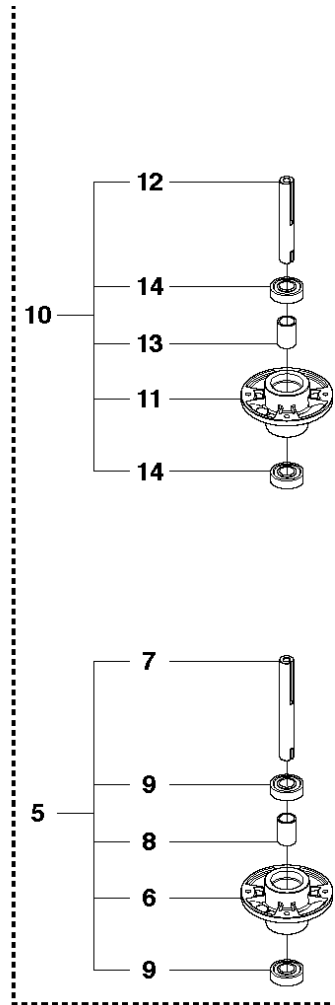

MOWER DECK, CT94

94CM CUTTING DECK

PR17, 965192201, 2010-07

Ref	Part No	Description	Remark	QTY	KIT
1	544 06 55-09	DECK SHELL ASSY		1	
2	506 91 62-01	BLIND RIVET NUT		1	
3	544 06 58-01	PLUG		1	
4	544 06 61-01	KNOB		1	
5	535 50 35-01	KNIFE BEARING		1	
6	544 06 78-01	BEARING HOUSING		1	5
7	535 42 87-01	SHAFT		1	5
8	535 42 88-01	SPACER		1	5
9	738 22 05-19	BALL BEARING		2	5
10	535 50 35-02	KNIFE BEARING		2	
11	544 06 78-01	BEARING HOUSING		1	10
12	535 42 87-02	SHAFT		1	10
13	535 42 88-01	SPACER		1	10
14	738 22 05-19	BALL BEARING		2	10
15	535 42 38-01	SCREW RSQM		12	
16	734 11 64-01	WASHER		12	
17	732 21 18-01	LOCK NUT		12	
18	535 42 90-01	PULLEY		4	
19	506 53 35-01	PARALLEL KEY		7	
20	535 42 88-01	SPACER		1	
21	535 42 92-01	WASHER		3	
22	725 25 42-51	SCREW EHHM		3	
23	535 50 42-01	BLADE BRACKET		3	
24	505 54 46-01	RIDE ON BLADE		3	
25	506 79 23-02	KNIFE PLATE		3	
26	725 25 42-51	SCREW EHHM		3	
27	506 54 07-01	BELT TENSIONER ASSY		1	27
28	506 51 95-01	SPÄNNARM KPL.		1	27
29	506 53 27-01	PULLEY		1	27
30	734 11 64-41	WASHER		1	27
31	506 55 83-02	SCREW EHHFT		1	
32	506 91 87-02	WASHER		1	
33	725 24 51-71	SCREW EHHM		1	
34	732 21 18-01	LOCK NUT		1	
35	506 53 31-01	SPRING		1	
36	535 50 45-01	DRIVE BELT		1	
37	544 06 63-01	BELT COVER		1	
38	506 98 26-01	SCREW		2	
39	506 55 97-01	WASHER		2	
72	506 78 97-01	LABEL		1	
73	544 23 81-10	LABEL		1	
74	506 92 90-01	LABEL		1