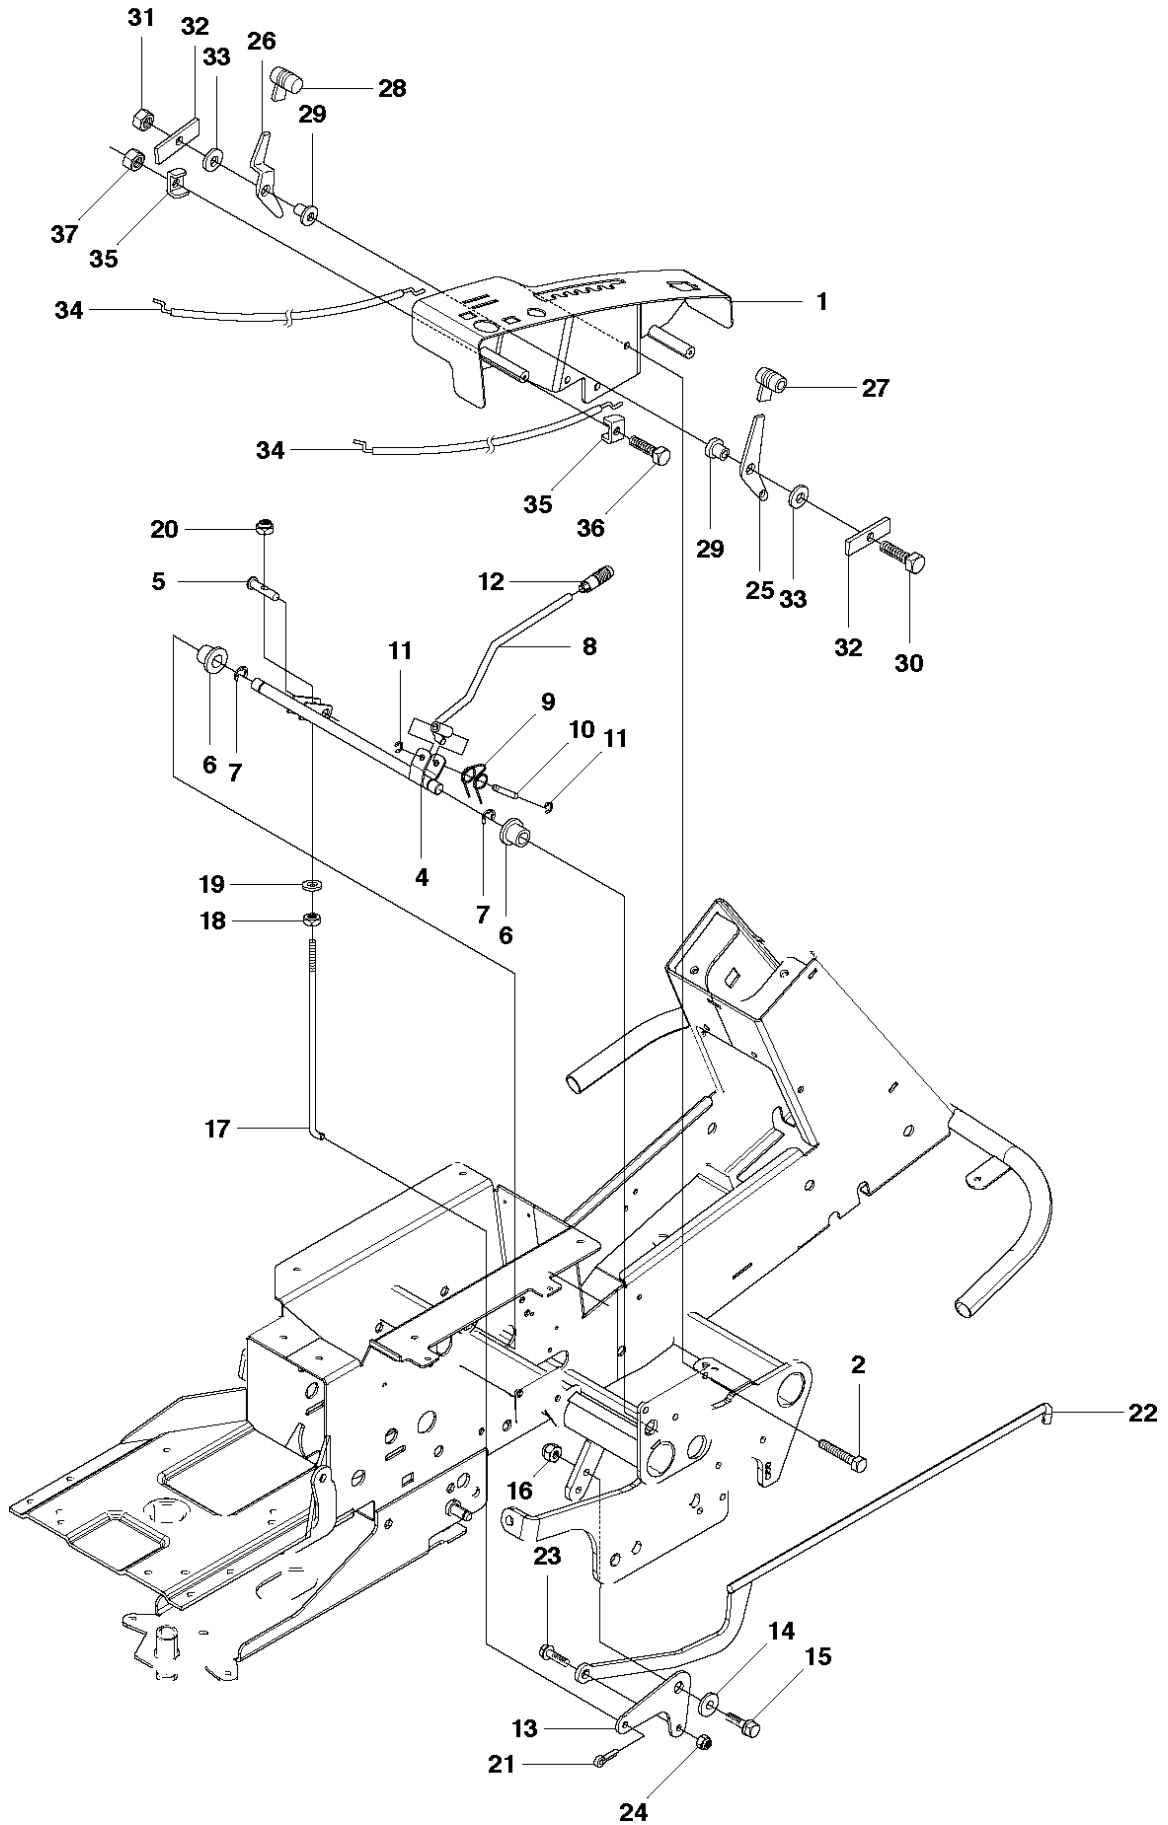

PR17, PR17 AWD
HEIGHT ADJUSTER & CONTROL UNIT

HEIGHT ADJUSTMENT

PR17, 965192201, 2010-07

Ref	Part No	Description	Remark	QTY KIT
1	535 47 56-01	CONTROL PLATE		1
2	725 24 51-71	SCREW EHHM		3
4	506 78 45-02	CONTROL LEVER ASSY		1
5	506 78 46-01	PIN		1
6	506 55 43-01	BEARING		2
7	735 31 22-20	E-CLIP		2
8	506 78 47-01	REGLERSPAK KPL.		1
9	506 53 14-01	SPRING		1
10	506 53 15-01	SHAFT		1
11	735 31 09-20	E-CLIP		2
12	506 54 20-01	HANDLE		1
13	502 63 63-01	LINK		1
14	506 91 87-02	WASHER		1
15	725 24 53-71	SCREW EHHM		1
16	732 21 16-01	NUT		1
17	506 85 45-01	HEIGHT ROD		1
18	731 23 18-01	HEXAGON NUT		1
19	734 11 72-01	WASHER		1
20	732 21 18-01	LOCK NUT		1
21	721 61 83-01	SPLIT PIN		1
22	502 63 64-01	CONNECTOR ROD		1
23	506 59 74-01	COLLAR SCREW		1
24	731 23 18-01	HEXAGON NUT		1
25	506 86 59-03	CONTROL		1
26	506 86 59-04	CONTROL		1
27	506 88 91-01	KNOB		1
28	506 88 91-02	KNOB		1
29	506 88 89-01	BUSHING		2
30	725 23 74-71	SCREW EHHM		1
31	732 21 16-01	NUT		1
32	506 92 85-02	LOCK WASHER		2
33	506 83 94-01	SPRING WASHER		2
34	506 86 39-06	GASWIRE KPL.		2
35	506 50 82-01	CLIP		2
36	725 23 35-51	SCREW EHHM		1
37	732 21 14-01	LOCK NUT		1