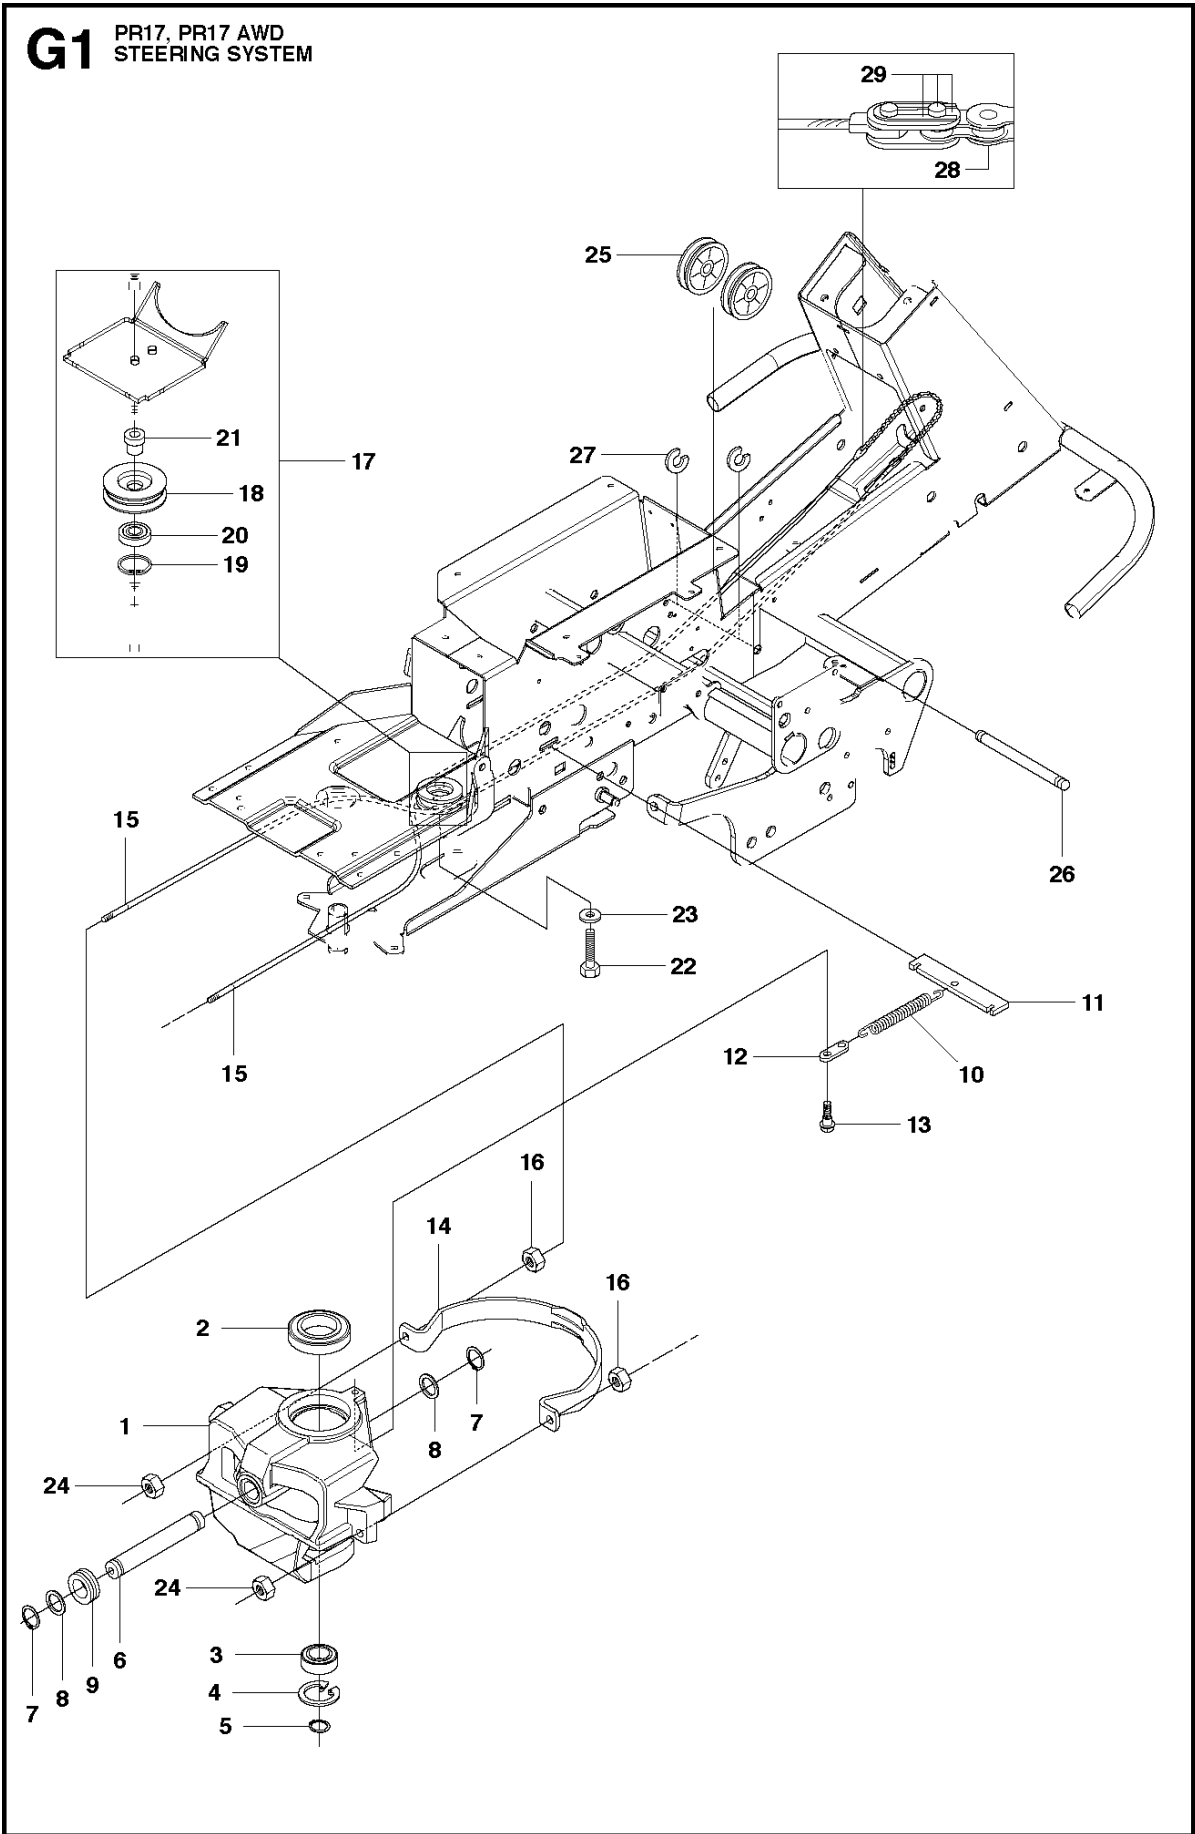

STEERING

PR17 AWD, 965192301, 2010-07

Ref	Part No	Description	Remark	QTY	KIT
1	506 93 47-02	SPINDLE		1	
2	738 21 10-04	BALL BEARING		1	
3	738 21 05-04	BALL BEARING		1	
4	735 31 40-10	CIRCLIP		1	
5	735 31 26-00	CIRCLIP		1	
6	535 46 30-01	SWING AXLE		1	
7	735 31 26-00	CIRCLIP		2	
8	506 77 34-01	WASHER		2	
9	740 68 14-21	V-RING		1	
10	506 67 19-01	SPRING		1	
11	506 57 63-01	SPRING RETAINER		1	
12	506 67 08-01	LINK		1	
13	506 59 74-01	COLLAR SCREW		1	
14	544 42 73-01	WIRE GUIDE		1	
15	506 58 91-04	WIRE ASSY		2	
16	731 23 20-51	HEXAGON NUT		2	
17	506 50 09-03	BARRING WHEEL		1	
18	535 42 41-01	BARRING WHEEL		1	17
19	735 31 40-10	CIRCLIP		1	17
20	738 22 04-19	BALL BEARING		1	17
21	506 50 08-02	BUSHING		1	17
22	725 25 00-51	SCREW EHHM		1	
23	734 11 74-41	WASHER		1	
24	732 21 20-51	NUT		2	
25	506 52 24-01	STARTER PULLEY		2	
26	506 53 94-03	SHAFT		1	
27	735 31 14-20	E-CLIP		2	
28	506 55 46-01	CHAIN		1	
29	506 55 47-01	LINKAGE		2