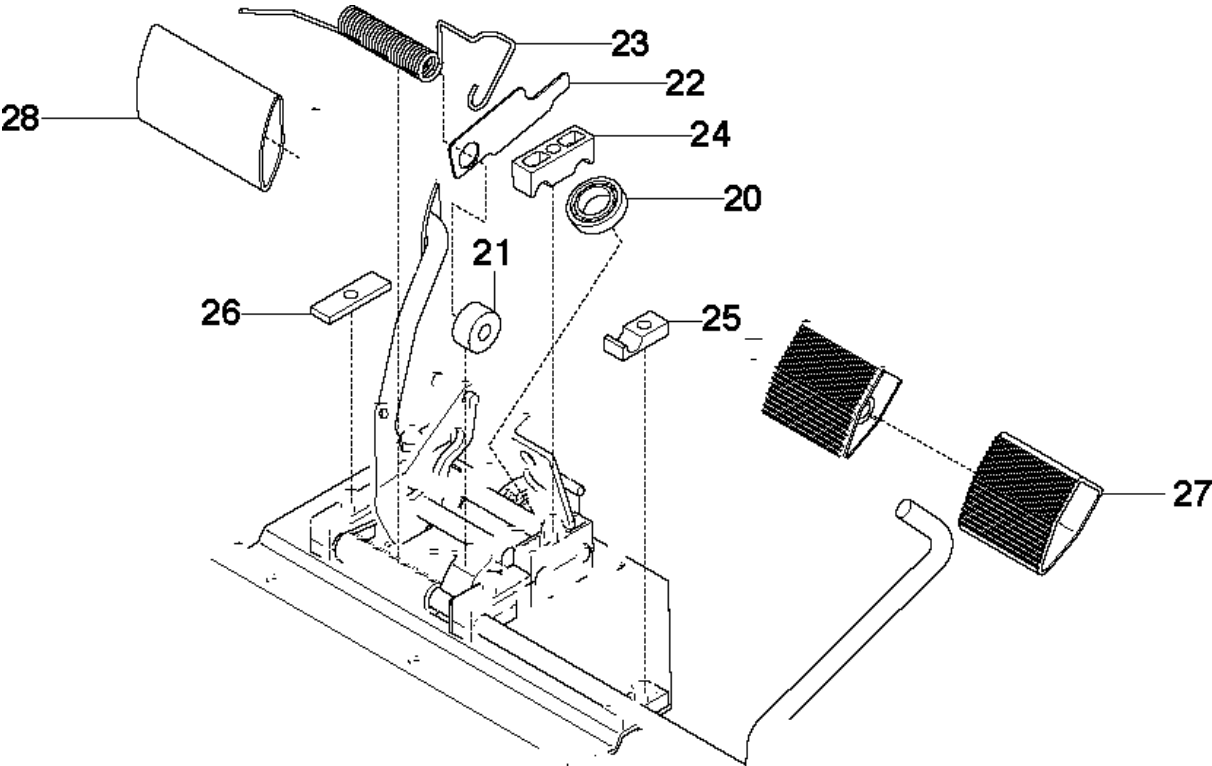

PEDALS

PR17 AWD, 965192301, 2010-07

Ref	Part No	Description	Remark	QTY	KIT
20	738 21 02-04	BALL BEARING		1	1
21	535 48 02-01	ROLLER		1	1
22	535 48 06-01	PROTECTIVE PLATE		1	1
23	535 48 07-01	SPRING		1	1
24	535 48 08-01	BEARING SUPPORT		4	1
25	535 48 09-01	BEARING SUPPORT		5	1
26	535 48 10-01	REINFORCEMENT PLATE		3	1
27	535 47 88-01	PEDAL RUBBER		1	1
28	535 47 88-02	PEDAL RUBBER		1	1