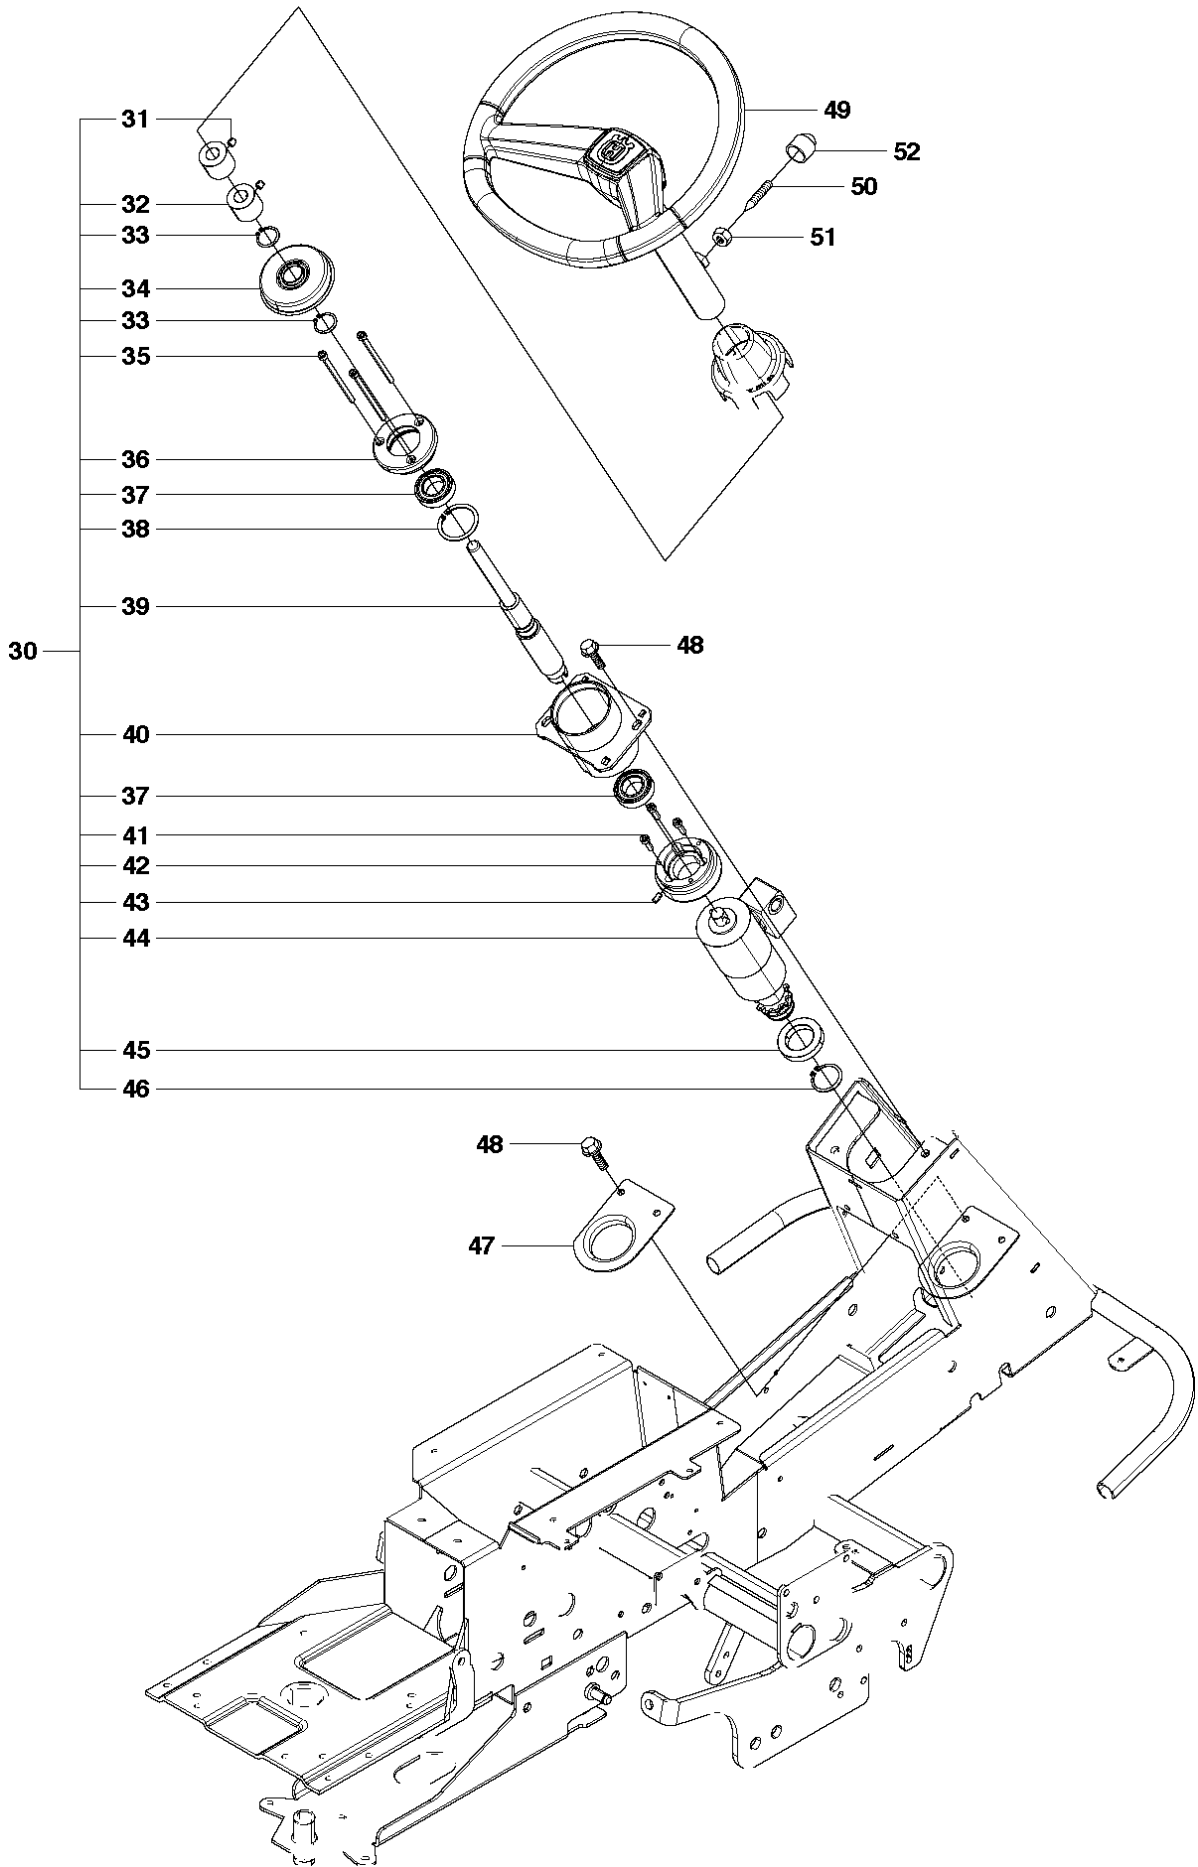

PR17, PR17 AWD
STEERING SYSTEM

STEERING

PR17 AWD, 965192301, 2010-07

Ref	Part No	Description	Remark	QTY	KIT
30	502 63 60-01	COMFORT STEERING ASSY		1	
31	728 84 43-05	SCREW IHSETM		2	30
32	506 86 34-01	DRIVER		2	30
33	735 31 26-00	CIRCLIP		2	30
34	535 42 37-01	BELLOWS HOLDER		1	30
35	535 43 28-01	SCREW IHSCM		3	30
36	535 42 36-01	BEARING HOUSING UPPE		1	30
37	738 21 05-04	BALL BEARING		2	30
38	735 31 40-10	CIRCLIP		1	30
39	535 42 19-01	STEERING ROD		1	30
40	502 29 62-01	REINFORCING TUBE		1	30
41	725 53 70-01	SCREW IHSCM		3	30
42	535 42 35-01	BEARING HOUSING LOWE		1	30
43	721 43 35-01	SPRING PIN		1	30
44	535 45 71-02	COMFORT STEERING		1	30
45	535 42 78-01	BALL BEARING		1	30
46	735 31 33-00	CIRCLIP		1	30
47	504 53 82-01	BEARING CAGE		1	
48	506 57 01-04	SCREW EHHFM		4	
49	544 37 52-01	STEERING WHEEL		1	
50	728 74 55-05	SCREW IHSETM		1	
51	731 23 18-01	HEXAGON NUT		1	
52	544 43 32-01	PROTECTIVE COVER		1