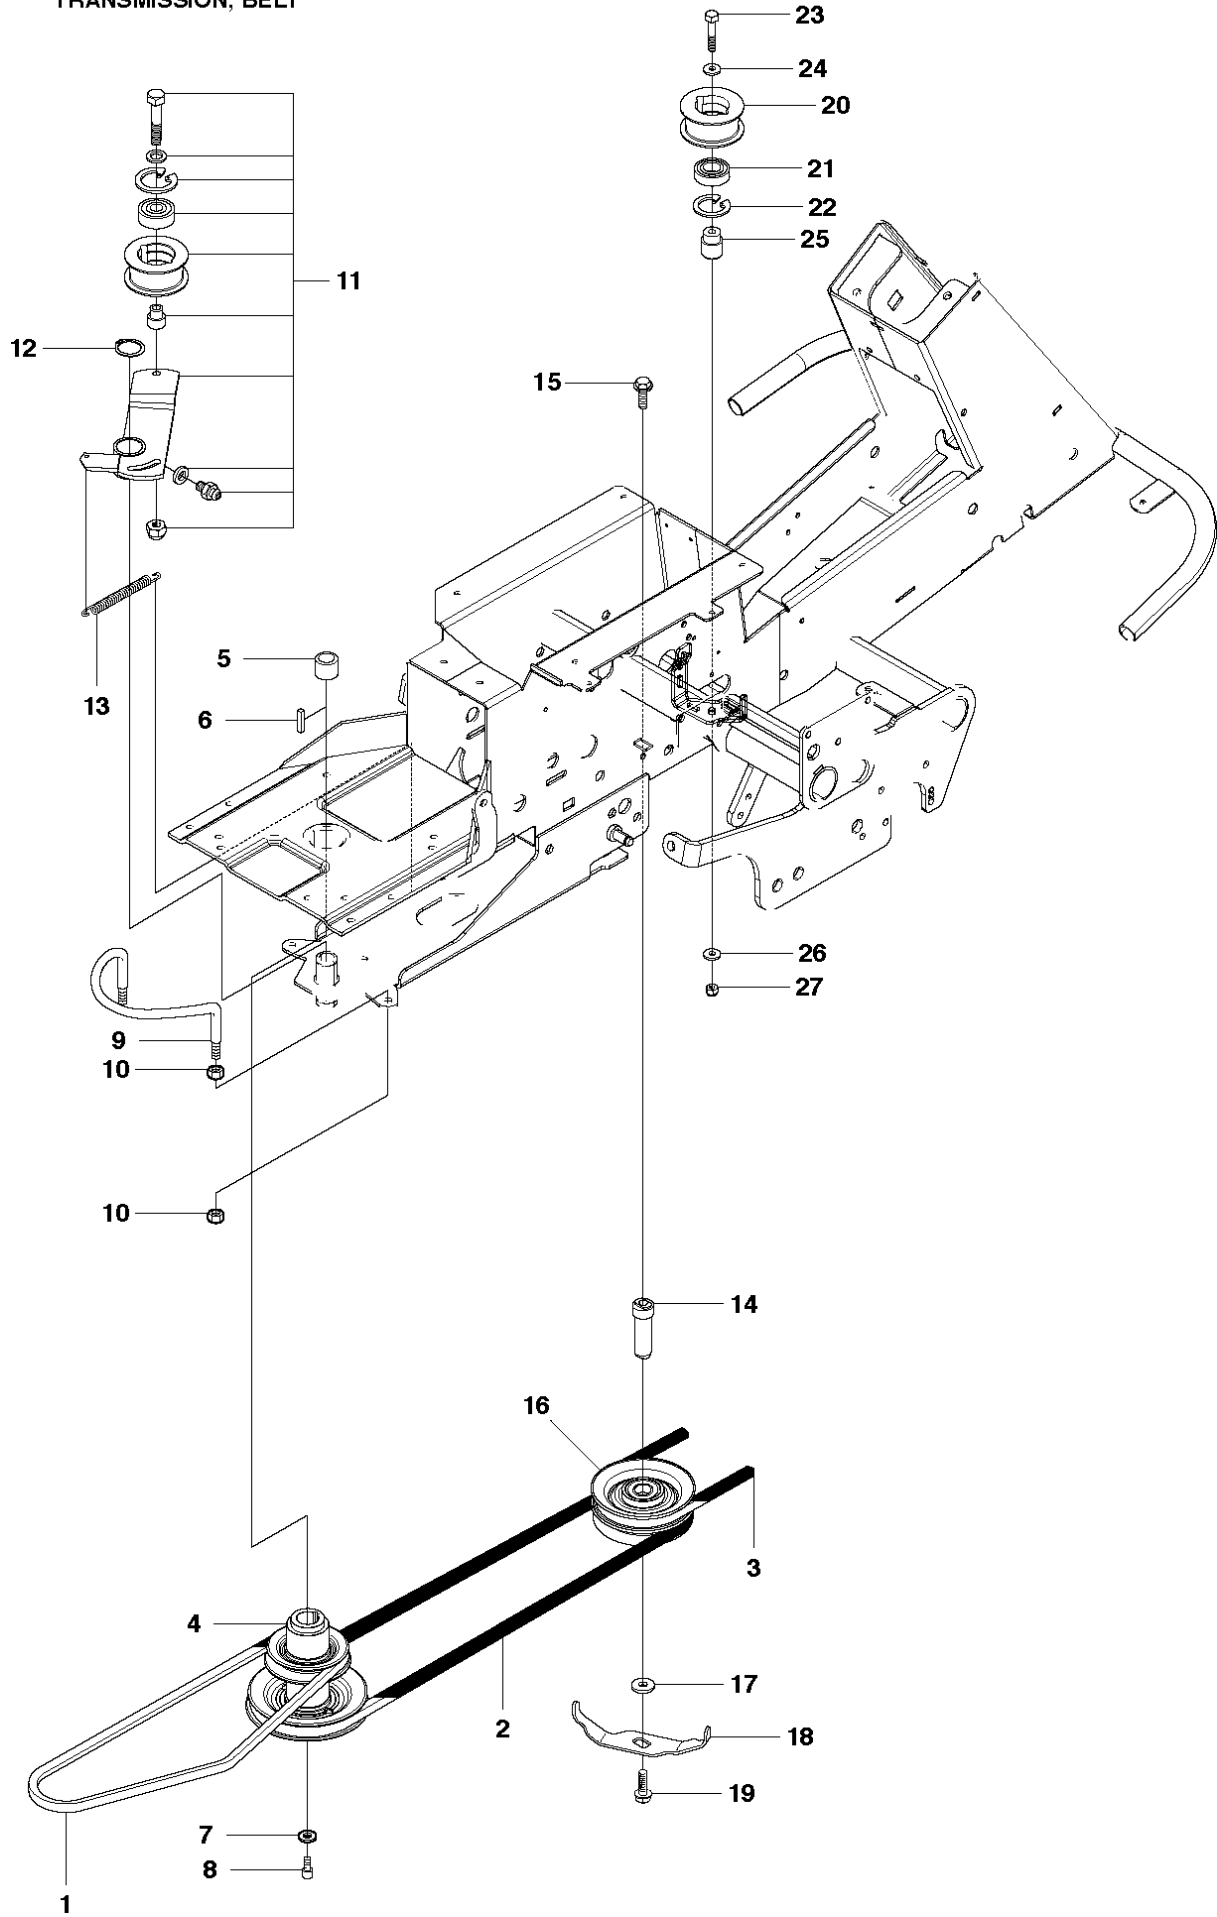

PR17, PR17 AWD
TRANSMISSION, BELT

TRANSMISSION

PR17 AWD, 965192301, 2010-07

Ref	Part No	Description	Remark	QTY KIT
1	506 99 19-01	DRIVE BELT		1
2	502 61 49-01	BELT		1
3	544 11 33-01	BELT		1
4	535 48 24-01	PULLEY		1
5	506 50 92-01	SPACING SLEEVE		1
6	506 55 59-01	WEDGE		1
7	506 59 75-01	WASHER		1
8	506 55 60-02	SCREW UNC		1
9	506 66 45-01	BELT GUIDE		1
10	731 23 20-51	HEXAGON NUT		4
11	535 48 44-02	BELT TENSIONER ASSY		1
12	735 31 26-00	CIRCLIP		1
13	506 66 56-01	SPRING		1
14	544 42 61-02	SHAFT		1
15	506 67 54-02	SCREW EHHFM		1
16	535 48 22-01	MELLANHJUL		1
17	506 77 57-01	WASHER		1
18	544 40 53-01	BELT GUIDE		1
19	506 57 01-05	SCREW EHHFM		1
20	506 92 89-01	PULLEY		1
21	738 21 04-04	BALL BEARING		1
22	735 31 38-10	CIRCLIP		1
23	725 24 61-51	SCREW EHHM		1
24	734 11 64-41	WASHER		1
25	544 00 29-01	BUSHING		1
26	734 11 64-01	WASHER		1
27	732 21 18-01	LOCK NUT		1