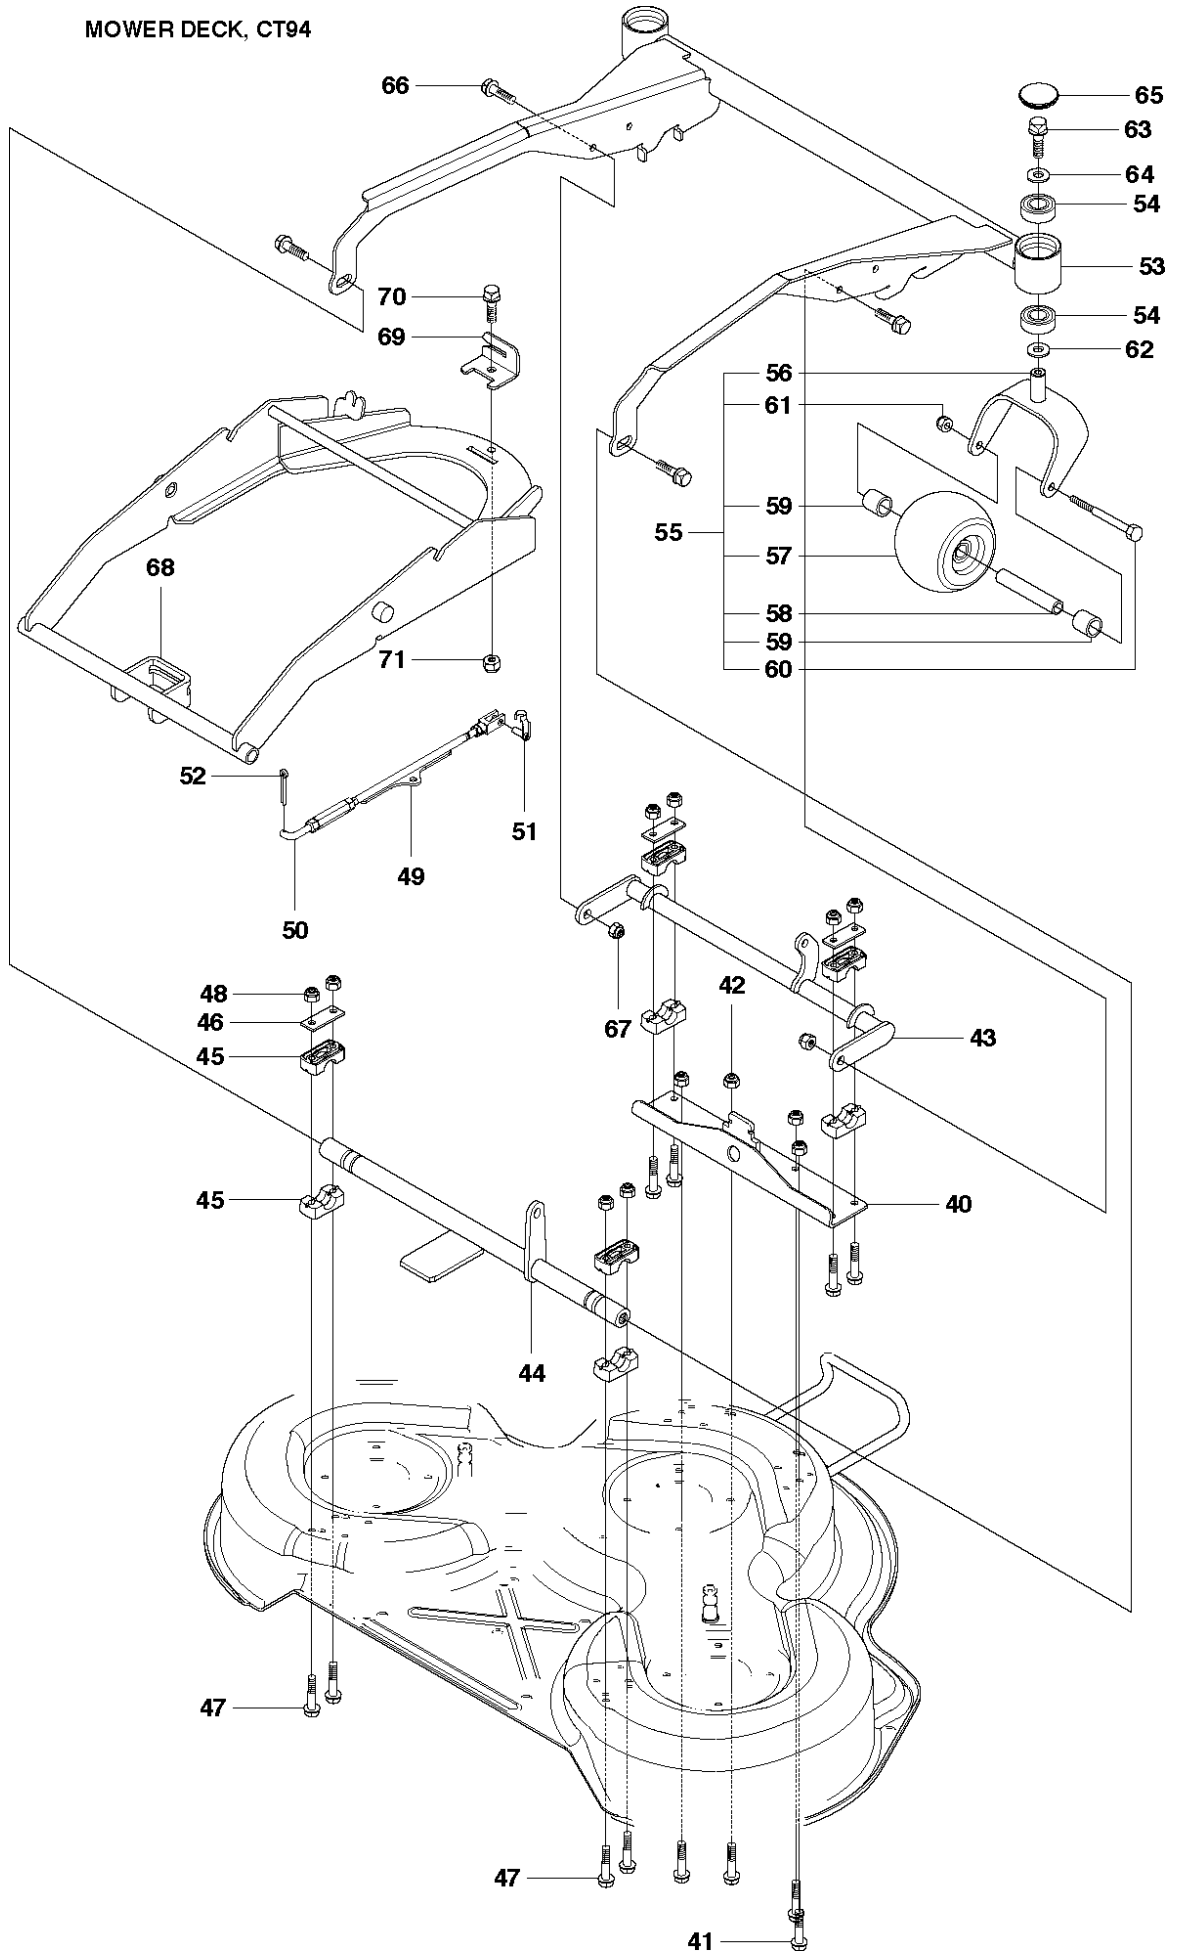

94CM CUTTING DECK

PR17 AWD, 965192301, 2010-07

Ref	Part No	Description	Remark	QTY	KIT
40	502 64 21-01	BRACKET		1	
41	725 24 51-71	SCREW EHHM		4	
42	732 21 18-01	LOCK NUT		4	
43	502 64 18-01	CROSS BAR		1	
44	502 64 19-01	CROSS BAR		1	
45	506 86 96-01	BEARING		8	
46	506 81 38-01	REINFORCING PLATE		4	
47	725 24 61-51	SCREW EHHM		8	
48	732 21 18-01	LOCK NUT		8	
49	504 81 27-01	PARALLELL ROD ASSY		1	
50	502 64 23-01	PARALLEL ROD		1	
51	506 83 98-03	BOLT		1	
52	721 61 83-01	SPLIT PIN		1	
53	502 64 20-01	DECK FRAME		1	
54	738 21 04-04	BALL BEARING		4	
55	535 50 59-01	PIVOTHJUL		2	
56	535 50 46-01	GAFFELFÄSTE		1	55
57	506 96 30-01	WHEEL ASSY		1	55
58	506 81 08-02	WHEEL AXLE TUBE		1	55
59	506 87 41-02	SPACER		2	55
60	725 25 19-51	SCREW EHHM		1	55
61	732 21 20-51	NUT		1	55
62	506 50 48-05	WASHER		2	
63	506 57 01-04	SCREW EHHFM		2	
64	734 11 64-41	WASHER		2	
65	544 01 70-01	HUB CAP		2	
66	506 59 74-01	COLLAR SCREW		4	
67	732 21 18-01	LOCK NUT		2	
68	502 63 95-01	DECK ATTACHMENT		1	
69	502 64 24-01	LOCK		1	
70	725 24 51-71	SCREW EHHM		1	
71	732 21 18-01	LOCK NUT		1