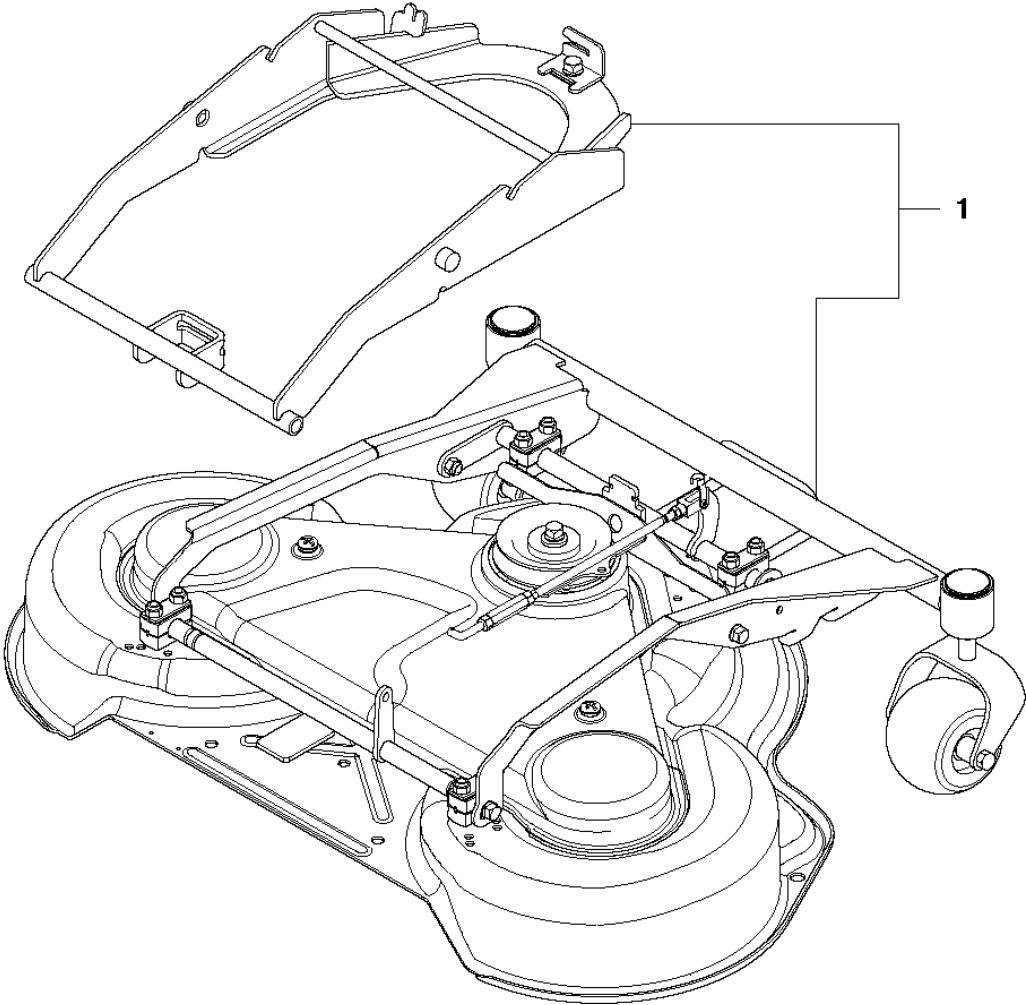

94CM CUTTING DECK

PR17 AWD, 965192301, 2010-07

Ref	Part No	Description	Remark	QTY	KIT
1	544 06 55-09	DECK SHELL ASSY		1	
2	506 91 62-01	BLIND RIVET NUT		1	
3	544 06 58-01	PLUG		1	
4	544 06 61-01	KNOB		1	
5	535 50 35-01	KNIFE BEARING		1	
6	544 06 78-01	BEARING HOUSING		1	5
7	535 42 87-01	SHAFT		1	5
8	535 42 88-01	SPACER		1	5
9	738 22 05-19	BALL BEARING		2	5
10	535 50 35-02	KNIFE BEARING		2	
11	544 06 78-01	BEARING HOUSING		1	10
12	535 42 87-02	SHAFT		1	10
13	535 42 88-01	SPACER		1	10
14	738 22 05-19	BALL BEARING		2	10
15	535 42 38-01	SCREW RSQM		12	
16	734 11 64-01	WASHER		12	
17	732 21 18-01	LOCK NUT		12	
18	535 42 90-01	PULLEY		4	
19	506 53 35-01	PARALLEL KEY		7	
20	535 42 88-01	SPACER		1	
21	535 42 92-01	WASHER		3	
22	725 25 42-51	SCREW EHHM		3	
23	535 50 42-01	BLADE BRACKET		3	
24	505 54 46-01	RIDE ON BLADE		3	
25	506 79 23-02	KNIFE PLATE		3	
26	725 25 42-51	SCREW EHHM		3	
27	506 54 07-01	BELT TENSIONER ASSY		1	27
28	506 51 95-01	SPÄNNARM KPL.		1	27
29	506 53 27-01	PULLEY		1	27
30	734 11 64-41	WASHER		1	27
31	506 55 83-02	SCREW EHHFT		1	
32	506 91 87-02	WASHER		1	
33	725 24 51-71	SCREW EHHM		1	
34	732 21 18-01	LOCK NUT		1	
35	506 53 31-01	SPRING		1	
36	535 50 45-01	DRIVE BELT		1	
37	544 06 63-01	BELT COVER		1	
38	506 98 26-01	SCREW		2	
39	506 55 97-01	WASHER		2	
72	506 78 97-01	LABEL		1	
73	544 23 81-10	LABEL		1	
74	506 92 90-01	LABEL		1	

MOWER DECK, CT94