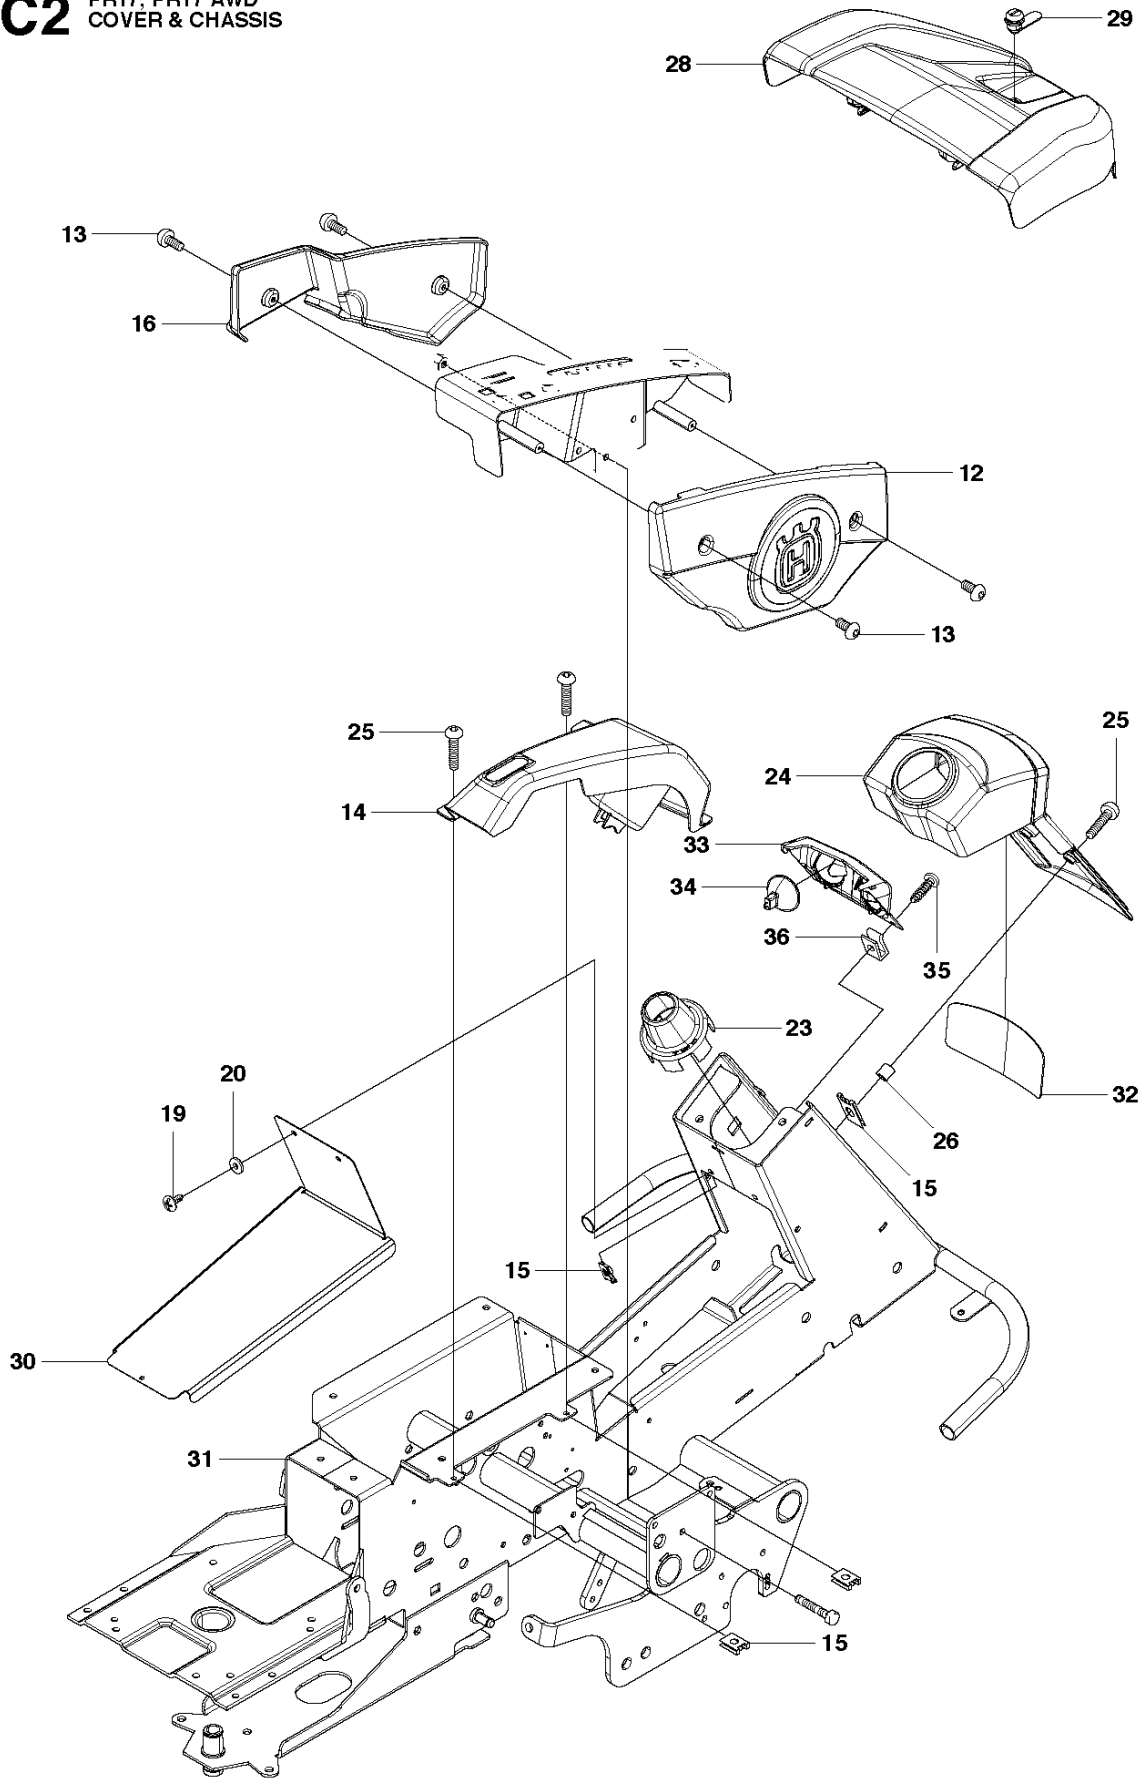

C2 PR17, PR17 AWD
COVER & CHASSIS

COVER

PR17 AWD, 965192301, 2010-07

Ref	Part No	Description	Remark	QTY KIT
12	502 63 74-01	CONTROL COVER		1
13	535 42 58-01	SCREW IHPANM		4
14	502 63 76-01	CONTROL COVER		1
15	535 42 91-01	SPRING NUT		6
16	535 44 64-01	CONTROL CAP INNER		1
19	506 98 26-01	SCREW		6
20	506 55 97-01	WASHER		8
23	535 46 05-01	SEALING		1
24	535 45 97-01	COVER		1
25	535 42 58-02	SCREW IHPANM		4
26	535 46 29-01	SPACER		2
28	504 70 24-01	UNIT COVER		1
29	525 39 05-01	LOCK		1
30	535 42 15-01	LOCK GOLVTUNNEL		1
31	502 29 83-01	CHASSIS		1
32	535 44 71-01	LAMP CHIMNEY		1
33	535 44 67-01	HOUSING		1
34	535 44 68-01	LAMP		2
35	535 41 56-19	SCREW		2
36	506 89 20-01	SPEED NUT		2