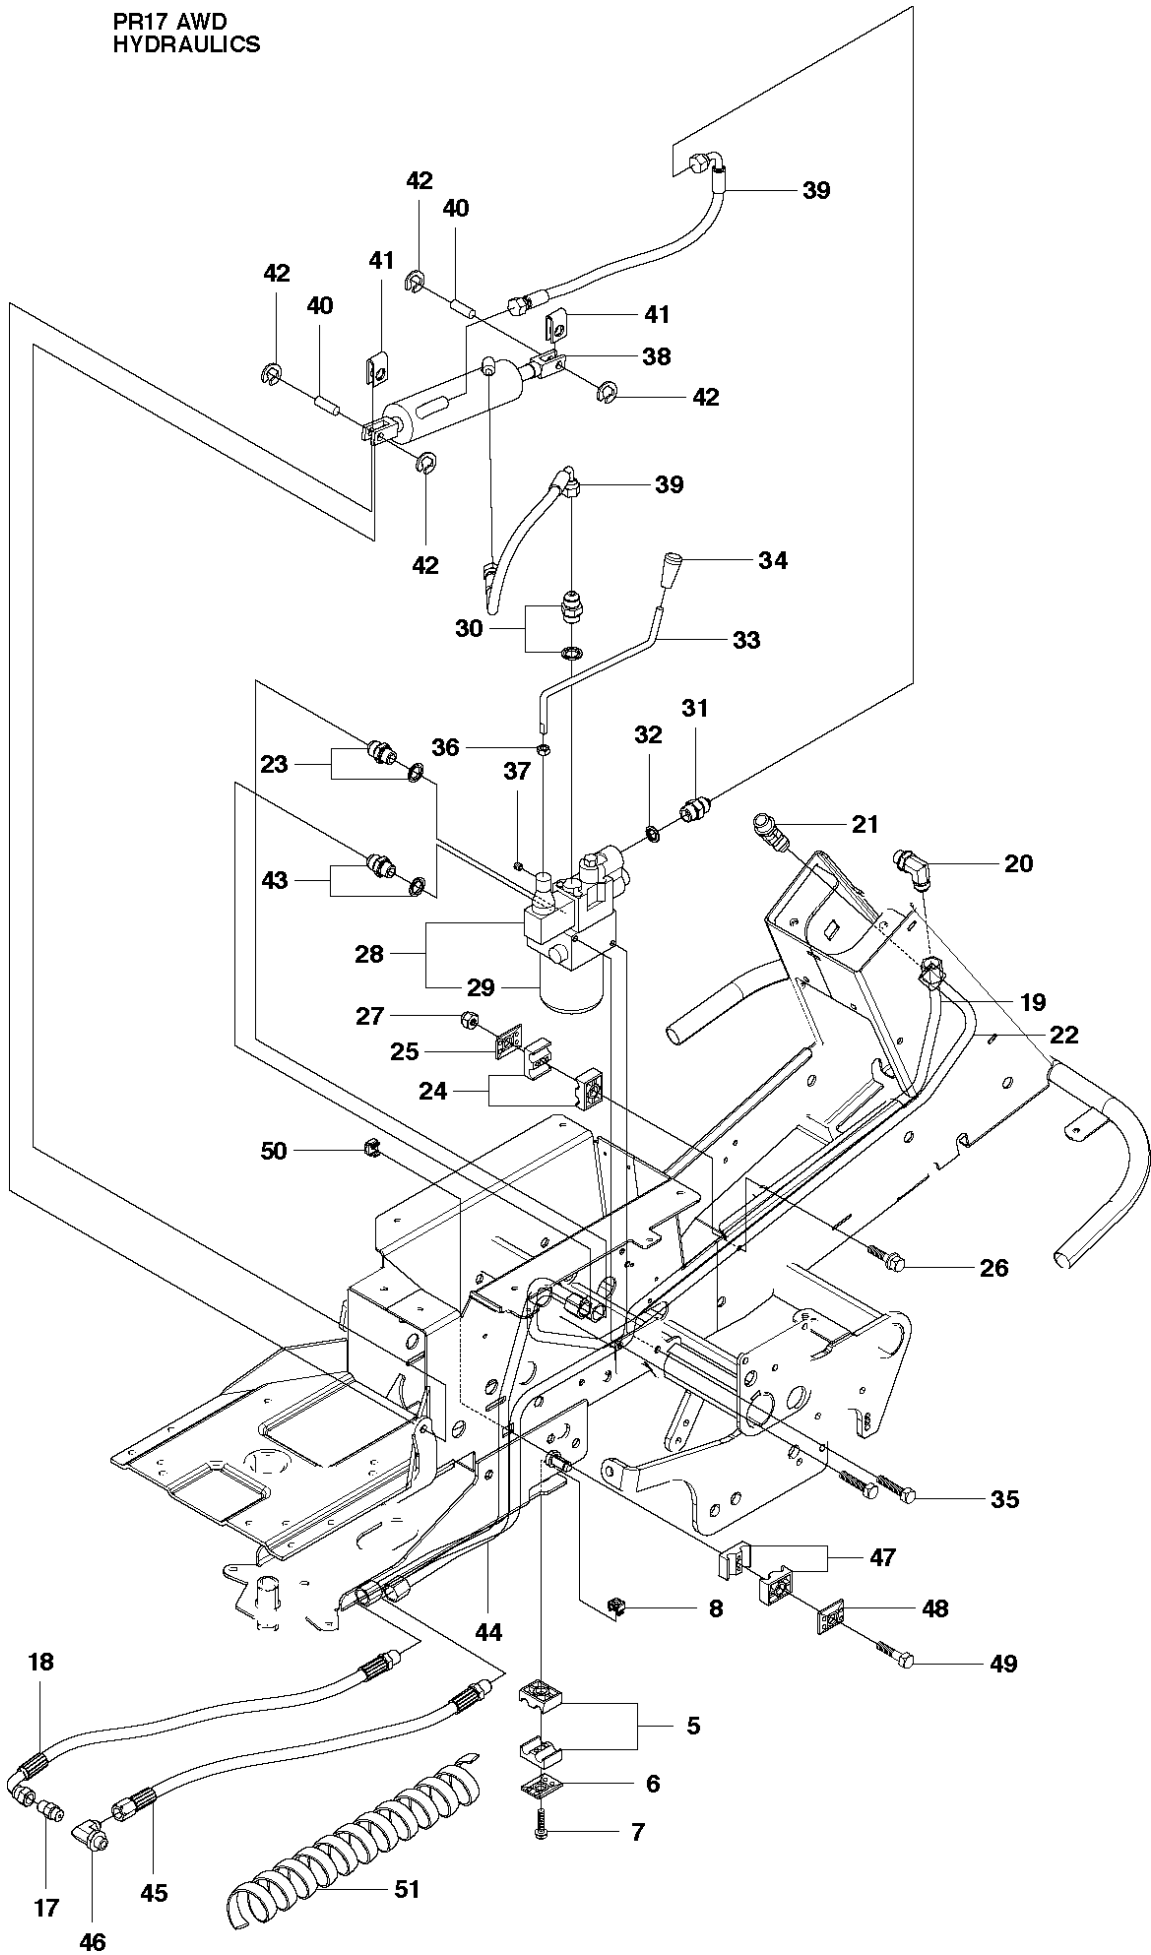

PR17 AWD
HYDRAULICS

HYDRAULIC FRAME

PR17 AWD, 965192301, 2010-07

Ref	Part No	Description	Remark	QTY KIT
5	544 37 33-02	PIPE CLAMP		1
6	544 37 38-02	COVER PLATE		1
7	506 57 01-07	SCREW EHHFM		1
8	544 81 17-01	CAGE NUT		1
17	535 42 65-01	PIPE FITTING		1
18	535 45 03-01	HYDRAULIC HOSE		1
19	504 21 03-01	HYDRAULIC PIPE		1
20	535 43 73-01	PIPE FITTING		1
21	535 42 69-01	PIPE FITTING		1
22	504 20 99-01	HYDRAULIC PIPE		1
23	535 42 68-01	PIPE FITTING		1
24	544 37 33-03	PIPE CLAMP		1
25	535 43 85-01	COVER WASHER		1
26	535 47 52-45	SCREW EHHFM		1
27	732 21 16-01	NUT		1
28	522 53 56-01	FILTER UNIT		1
29	535 42 75-02	FILTER		1
30	535 43 70-01	PIPE FITTING		1
31	535 43 71-01	PIPE FITTING		1
32	535 43 72-01	RUBBER STEEL WASHER		1
33	505 44 00-01	LIFTING LEVER		1
34	535 43 82-01	KNOB		1
35	725 24 49-71	SCREW EHHM		2
36	731 23 18-01	HEXAGON NUT		1
37	728 84 43-05	SCREW IHSETM		1
38	535 42 72-01	CYLINDER ASSY		1
39	535 42 71-03	HYDRAULIC HOSE		2
40	535 43 76-01	LOCKING PIN		2
41	535 45 66-01	U-PLÅT		2
42	735 31 12-00	CIRCLIP		4
43	535 42 68-01	PIPE FITTING		1
44	504 21 04-01	HYDRAULIC PIPE		1
45	575 79 08-01	HYDRAULIC HOSE		1
46	535 42 66-01	PIPE FITTING		1
47	544 37 33-03	PIPE CLAMP		1
48	535 43 85-01	COVER WASHER		1
49	535 47 52-45	SCREW EHHFM		1
50	544 81 17-02	CAGE NUT		1
51	544 02 66-03	HOSE GUARD		1