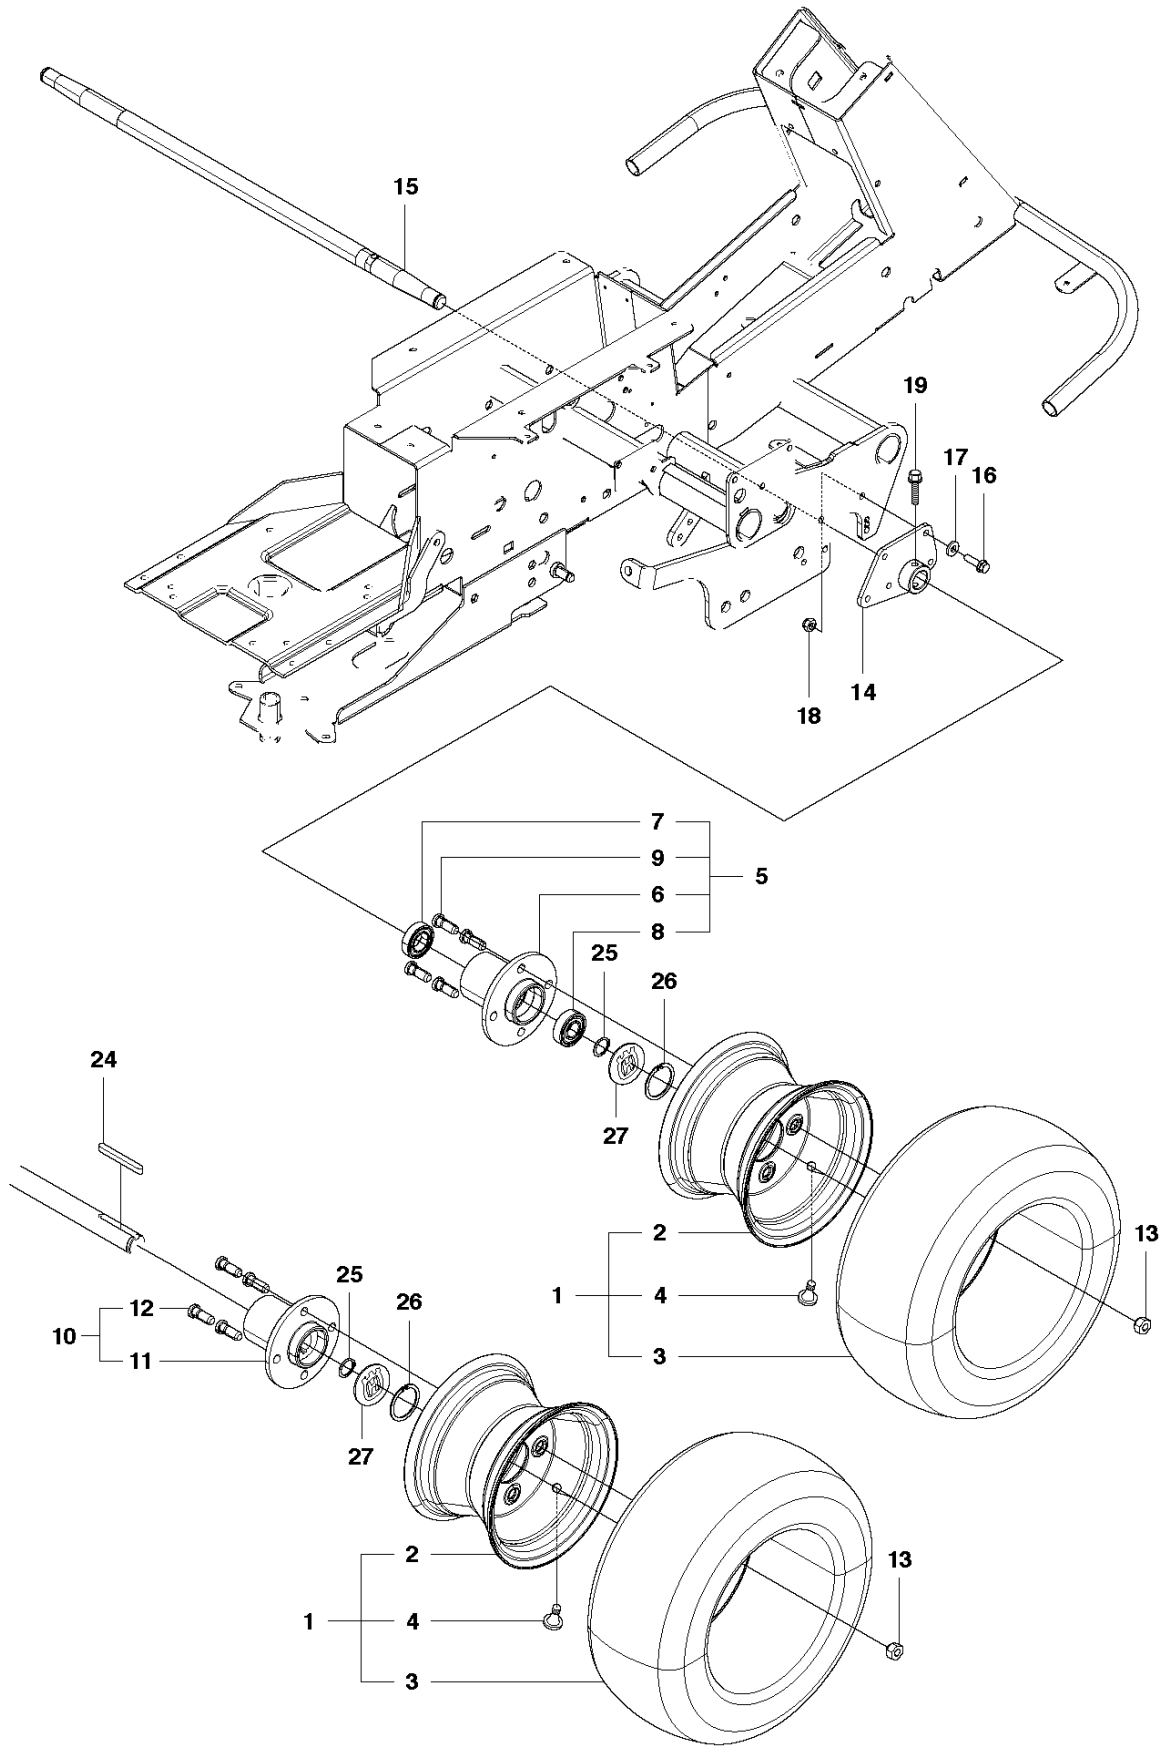

J1 PR17 WHEEL ASSY

WHEELS & TIRES

PR17 AWD, 965192301, 2010-07

Ref	Part No	Description	Remark	QTY	KIT
1	504 63 00-01	WHEEL ASSY		4	
2	506 86 78-01	RIM		1	1
3	535 46 00-01	TYRE		1	1
4	523 03 47-01	VALVE		1	1
5	506 86 47-01	HUB ASSY		2	
6	506 89 01-01	HUB		1	5
7	738 21 05-04	BALL BEARING		1	5
8	738 22 04-19	BALL BEARING		1	5
9	506 89 02-01	BOLT		4	5
10	504 63 80-01	HUB ASSY		2	
11	504 73 62-01	SLEEVE		1	10
12	506 89 02-01	BOLT		4	10
13	506 86 50-01	WHEEL NUT		16	
14	504 61 98-01	BRACKET		2	
15	505 45 30-01	FRONT AXLE		1	
16	506 57 01-05	SCREW EHHFM		6	
17	734 11 64-01	WASHER		6	
18	732 21 18-01	LOCK NUT		6	
19	725 24 59-61	SCREW EHHFT		1	
24	506 55 59-01	WEDGE		2	
25	735 31 22-00	CIRCLIP		2	
26	574 45 88-01	CIRCLIP		4	
27	577 57 15-01	ARM		4