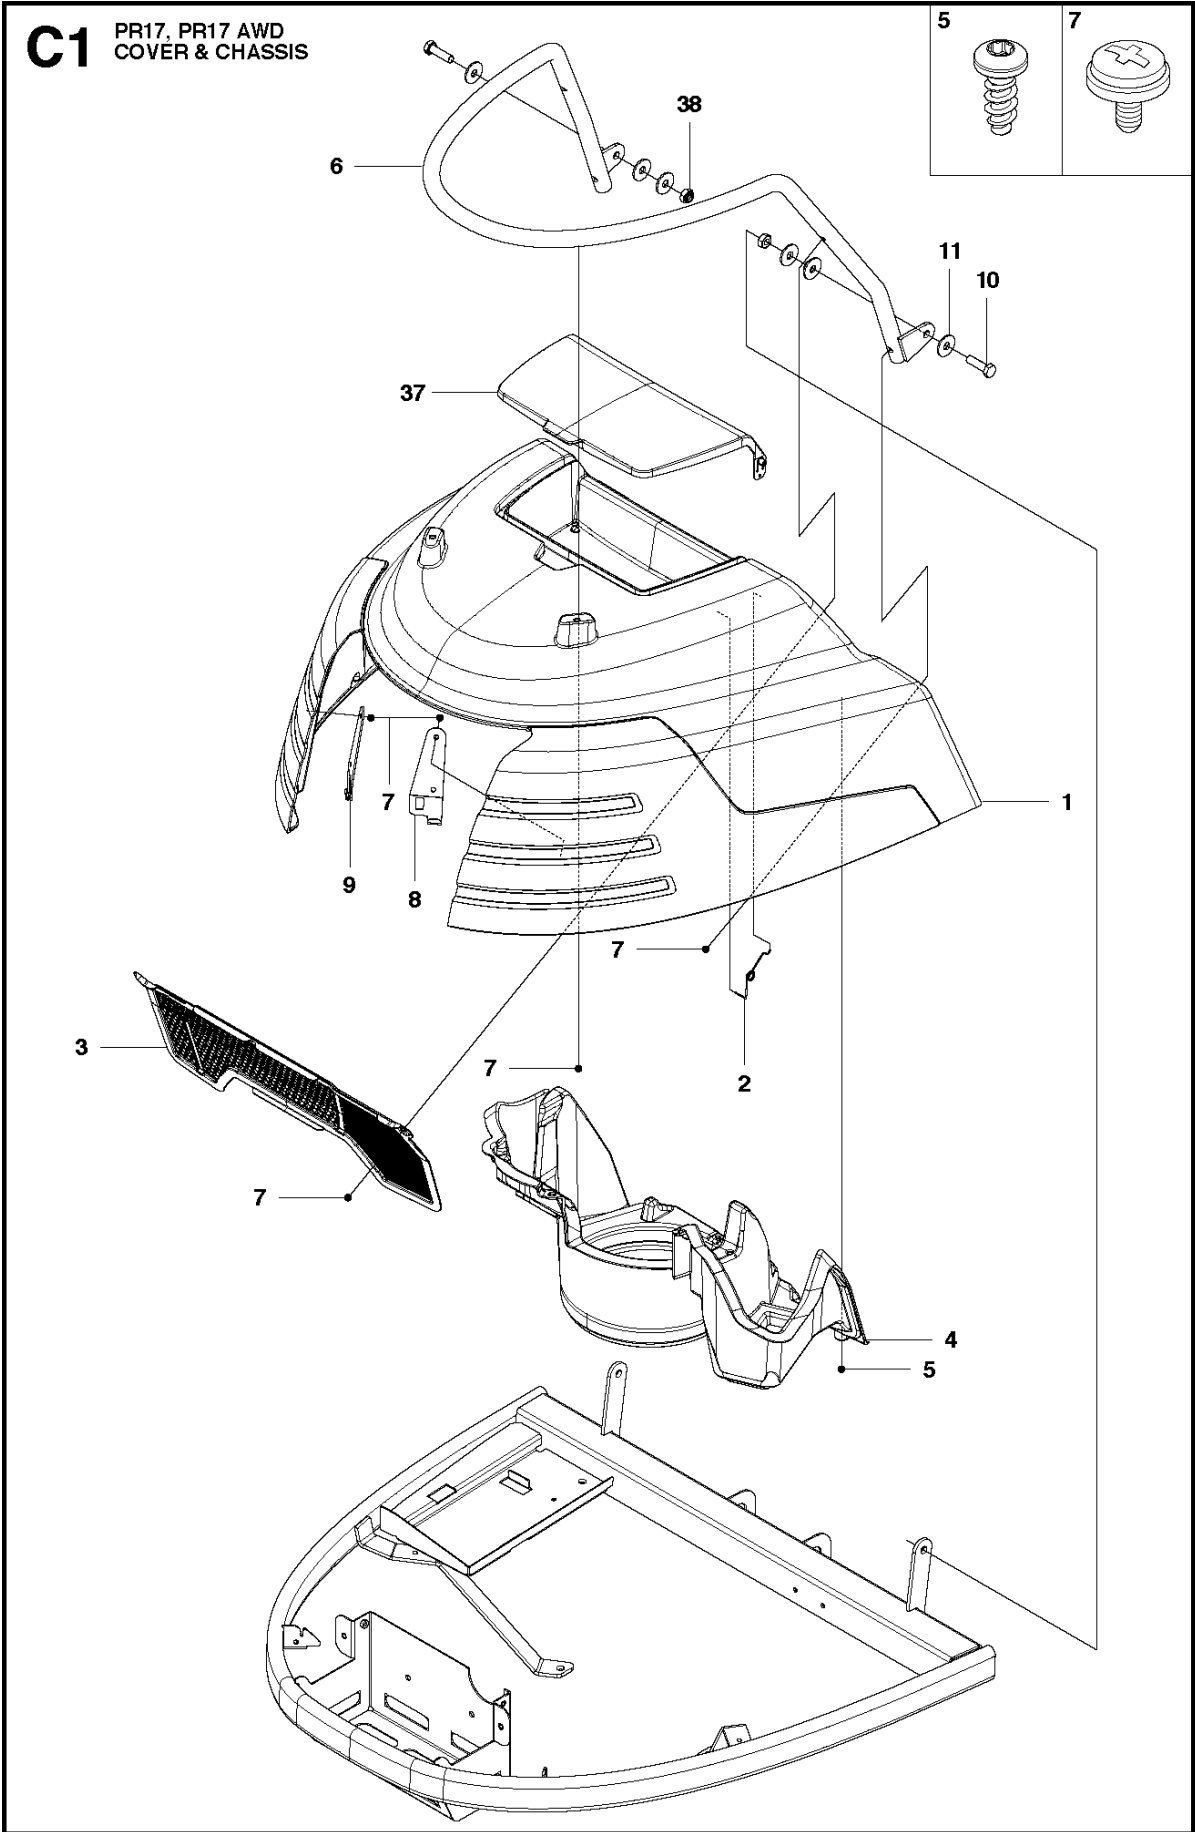

COVER

PR17 AWD, 965192301, 2010-07

Ref	Part No	Description	Remark	QTY KIT
1	502 62 55-01	ENGINE HOOD ASSY		1
2	504 12 41-01	SPRING		2
3	502 48 22-01	GRID		1
4	504 10 19-01	AIR CONDUCTOR		1
5	504 61 09-01	SCREW		5
6	502 49 46-01	LOAD CARRIER		1
7	544 40 05-01	SCREW		10
8	504 61 39-01	GUIDE PLATE		1
9	504 61 39-02	GUIDE PLATE		1
10	725 24 97-51	SCREW		2
11	734 11 74-60	WASHER		2
37	504 10 14-01	LID		1
38	732 21 20-51	NUT		1