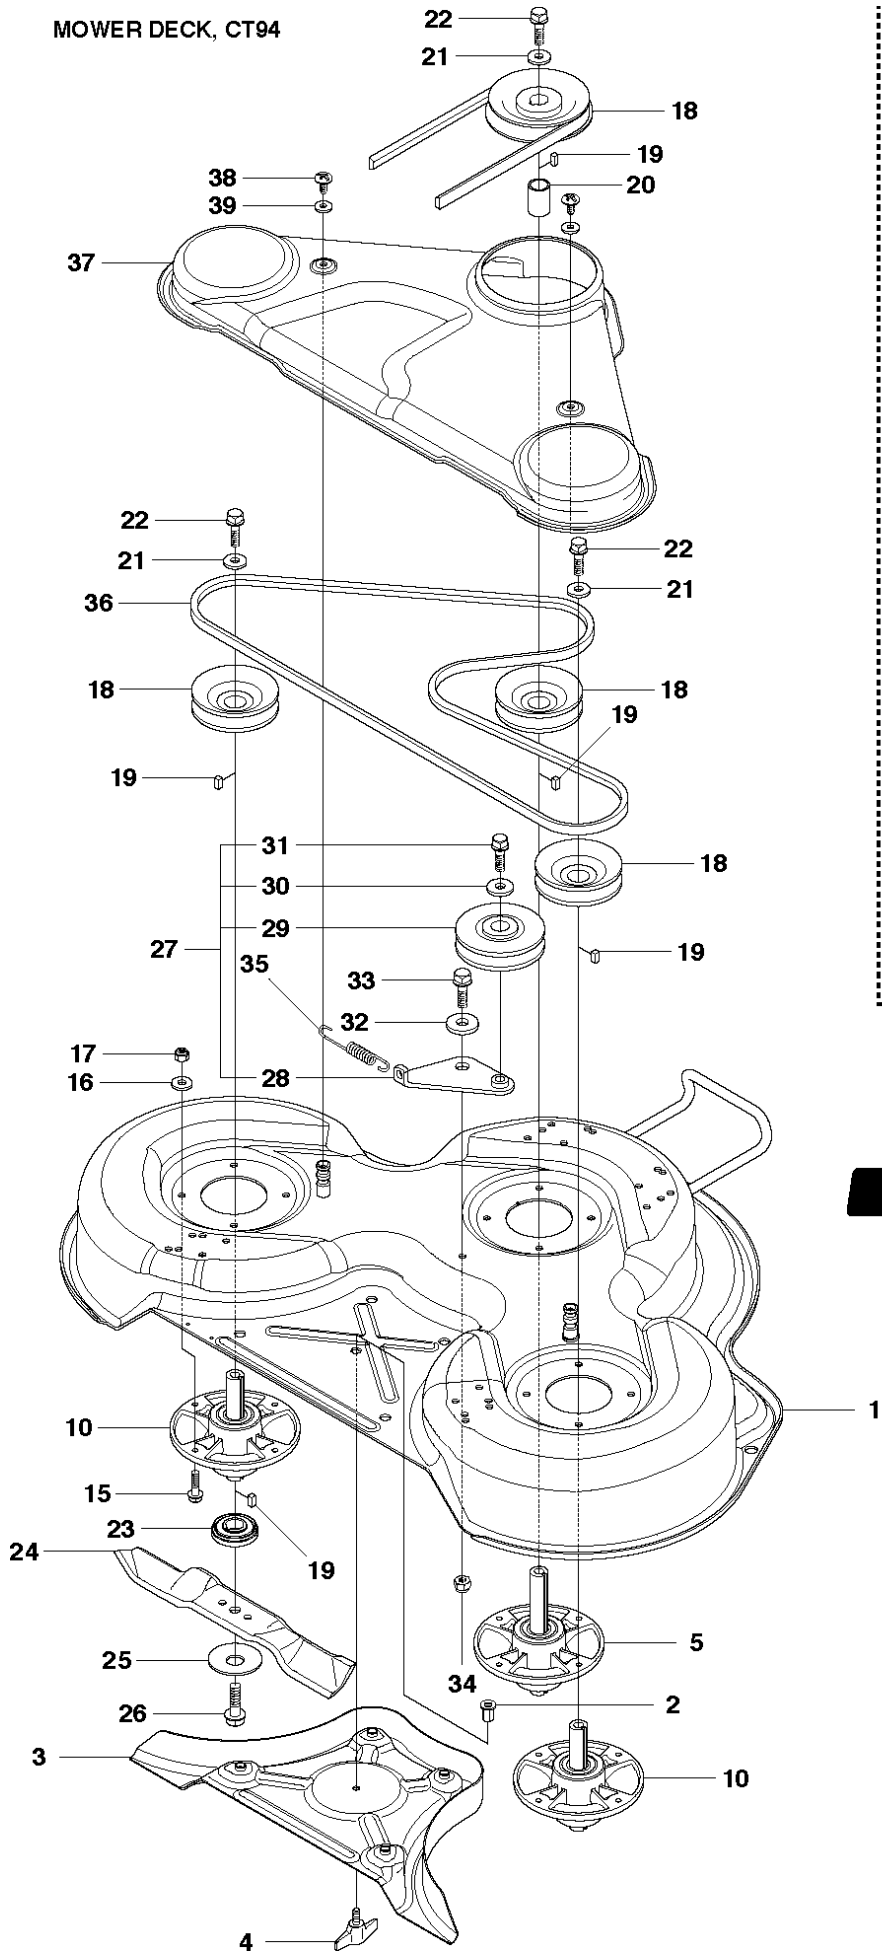

MOWER DECK, CT94

94CM CUTTING DECK

PR17 AWD, 965192301, 2010-07

Ref	Part No	Description	Remark	QTY	KIT
1	544 06 55-09	DECK SHELL ASSY		1	
2	506 91 62-01	BLIND RIVET NUT		1	
3	544 06 58-01	PLUG		1	
4	544 06 61-01	KNOB		1	
5	535 50 35-01	KNIFE BEARING		1	
6	544 06 78-01	BEARING HOUSING		1	5
7	535 42 87-01	SHAFT		1	5
8	535 42 88-01	SPACER		1	5
9	738 22 05-19	BALL BEARING		2	5
10	535 50 35-02	KNIFE BEARING		2	
11	544 06 78-01	BEARING HOUSING		1	10
12	535 42 87-02	SHAFT		1	10
13	535 42 88-01	SPACER		1	10
14	738 22 05-19	BALL BEARING		2	10
15	535 42 38-01	SCREW RSQM		12	
16	734 11 64-01	WASHER		12	
17	732 21 18-01	LOCK NUT		12	
18	535 42 90-01	PULLEY		4	
19	506 53 35-01	PARALLEL KEY		7	
20	535 42 88-01	SPACER		1	
21	535 42 92-01	WASHER		3	
22	725 25 42-51	SCREW EHHM		3	
23	535 50 42-01	BLADE BRACKET		3	
24	505 54 46-01	RIDE ON BLADE		3	
25	506 79 23-02	KNIFE PLATE		3	
26	725 25 42-51	SCREW EHHM		3	
27	506 54 07-01	BELT TENSIONER ASSY		1	27
28	506 51 95-01	SPÄNNARM KPL.		1	27
29	506 53 27-01	PULLEY		1	27
30	734 11 64-41	WASHER		1	27
31	506 55 83-02	SCREW EHHFT		1	
32	506 91 87-02	WASHER		1	
33	725 24 51-71	SCREW EHHM		1	
34	732 21 18-01	LOCK NUT		1	
35	506 53 31-01	SPRING		1	
36	535 50 45-01	DRIVE BELT		1	
37	544 06 63-01	BELT COVER		1	
38	506 98 26-01	SCREW		2	
39	506 55 97-01	WASHER		2	
72	506 78 97-01	LABEL		1	
73	544 23 81-10	LABEL		1	
74	506 92 90-01	LABEL		1