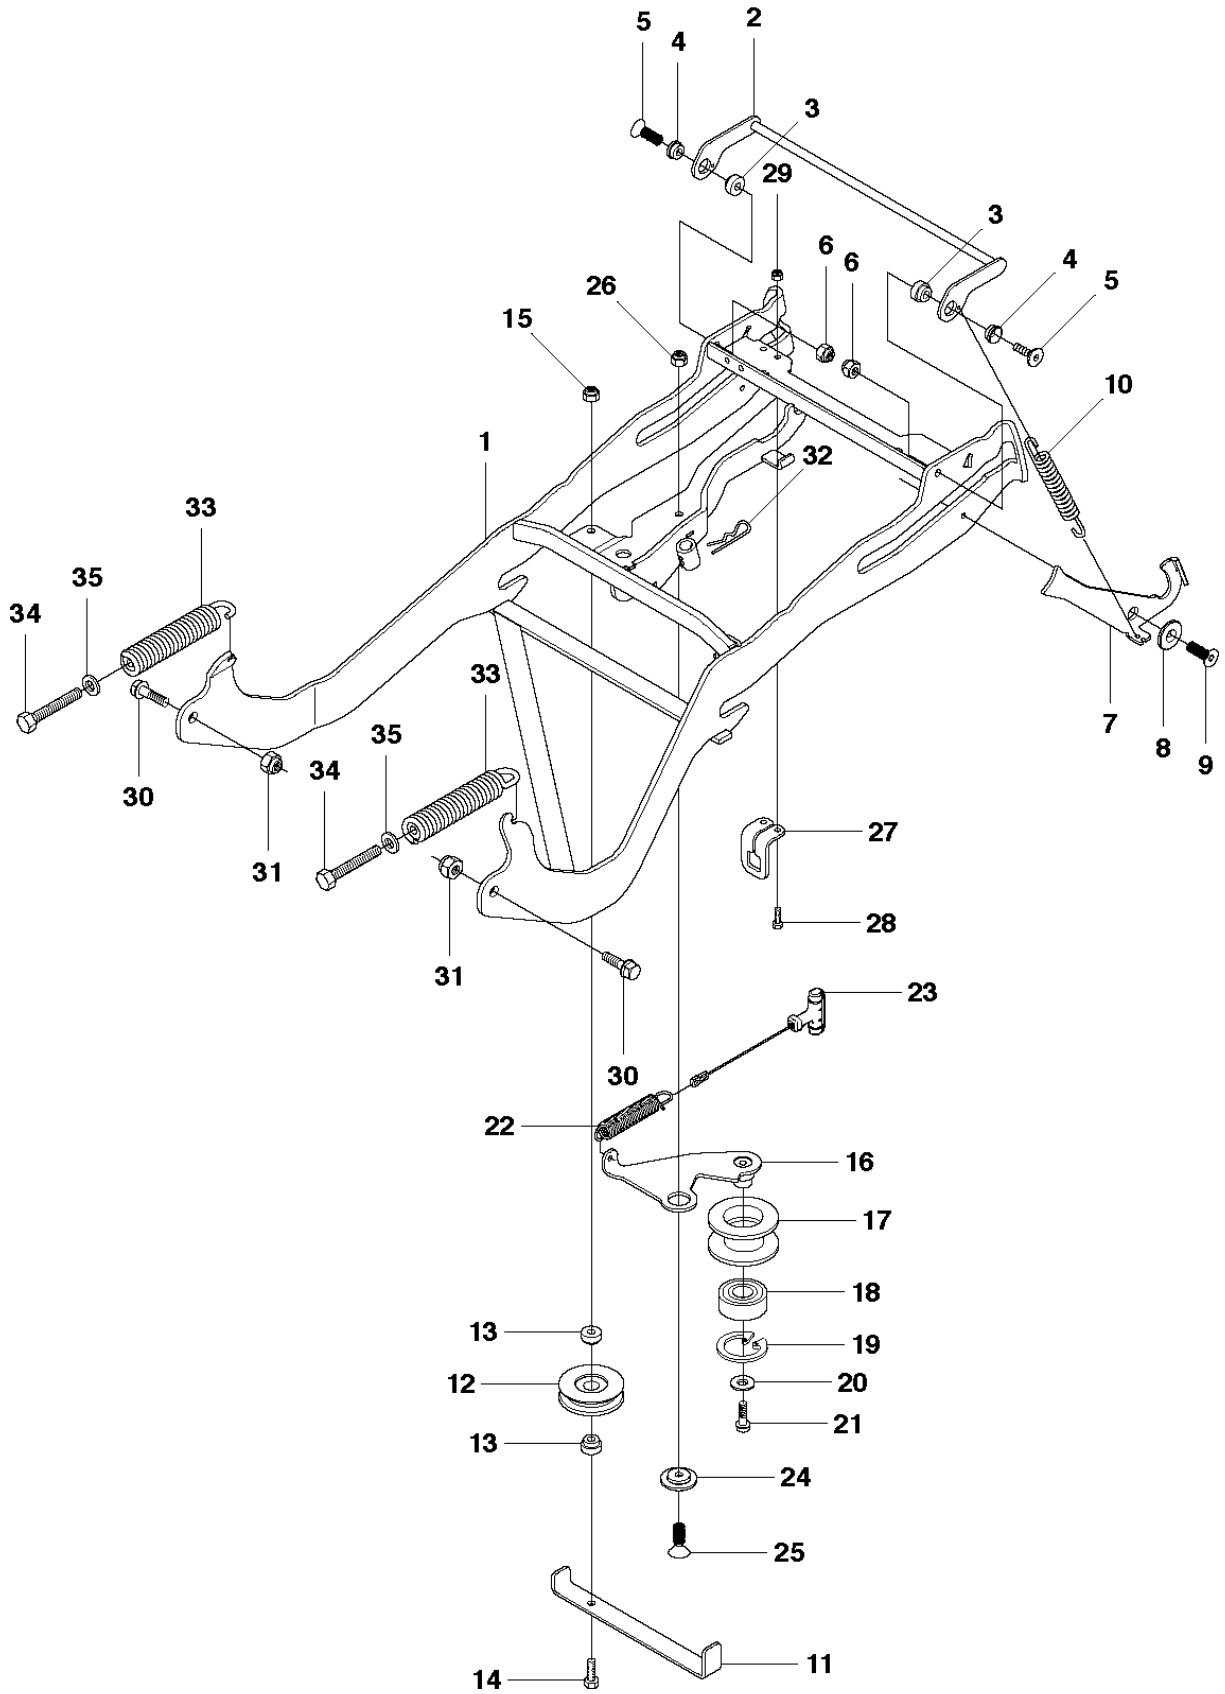

PR17, PR17 AWD
EQUIPMENT FRAME ASSY

FRAME

PR17 AWD, 965192301, 2010-07

Ref	Part No	Description	Remark	QTY KIT
1	502 63 78-01	EQUIPMENT FRAME		1
2	504 55 78-01	HOOK		1
3	544 00 34-01	BUSHING		2
4	506 99 33-02	SLEEVE		2
5	725 64 59-01	SCREW IHCSFM		2
6	732 21 18-01	LOCK NUT		2
7	504 55 80-02	LEVER		1
8	506 91 87-01	WASHER		1
9	725 64 48-01	SCREW IHCSFM		1
10	506 53 56-03	DRAW SPRING		1
11	504 62 16-01	BELT GUIDE		1
12	544 00 46-01	PULLEY ASSY		1
13	544 00 34-01	BUSHING		2
14	725 24 60-51	SCREW EHHM		1
15	732 21 18-01	LOCK NUT		1
16	504 62 19-01	BELT TENSIONER		1
17	506 92 89-01	PULLEY		1
18	738 21 04-04	BALL BEARING		1
19	735 31 38-10	CIRCLIP		1
20	734 11 64-41	WASHER		1
21	506 55 83-02	SCREW EHHFT		1
22	504 62 24-01	SPRING		1
23	504 62 21-01	HANDLE ASSY		1
24	505 45 17-01	WASHER		1
25	725 64 53-01	SCREW IHCSFM		1
26	732 21 18-01	LOCK NUT		1
27	504 62 17-01	GUIDE		1
28	725 23 68-71	SCREW EHHM		2
29	732 21 16-01	NUT		2
30	506 89 58-01	COLLAR SCREW		2
31	732 25 22-01	HEXAGON LOCKING NUT		2
32	506 96 66-01	HAIR PIN COTTER		1
33	505 41 87-01	SPRING		2
34	725 25 15-71	SCREW EHHM		2
35	734 11 72-01	WASHER		2