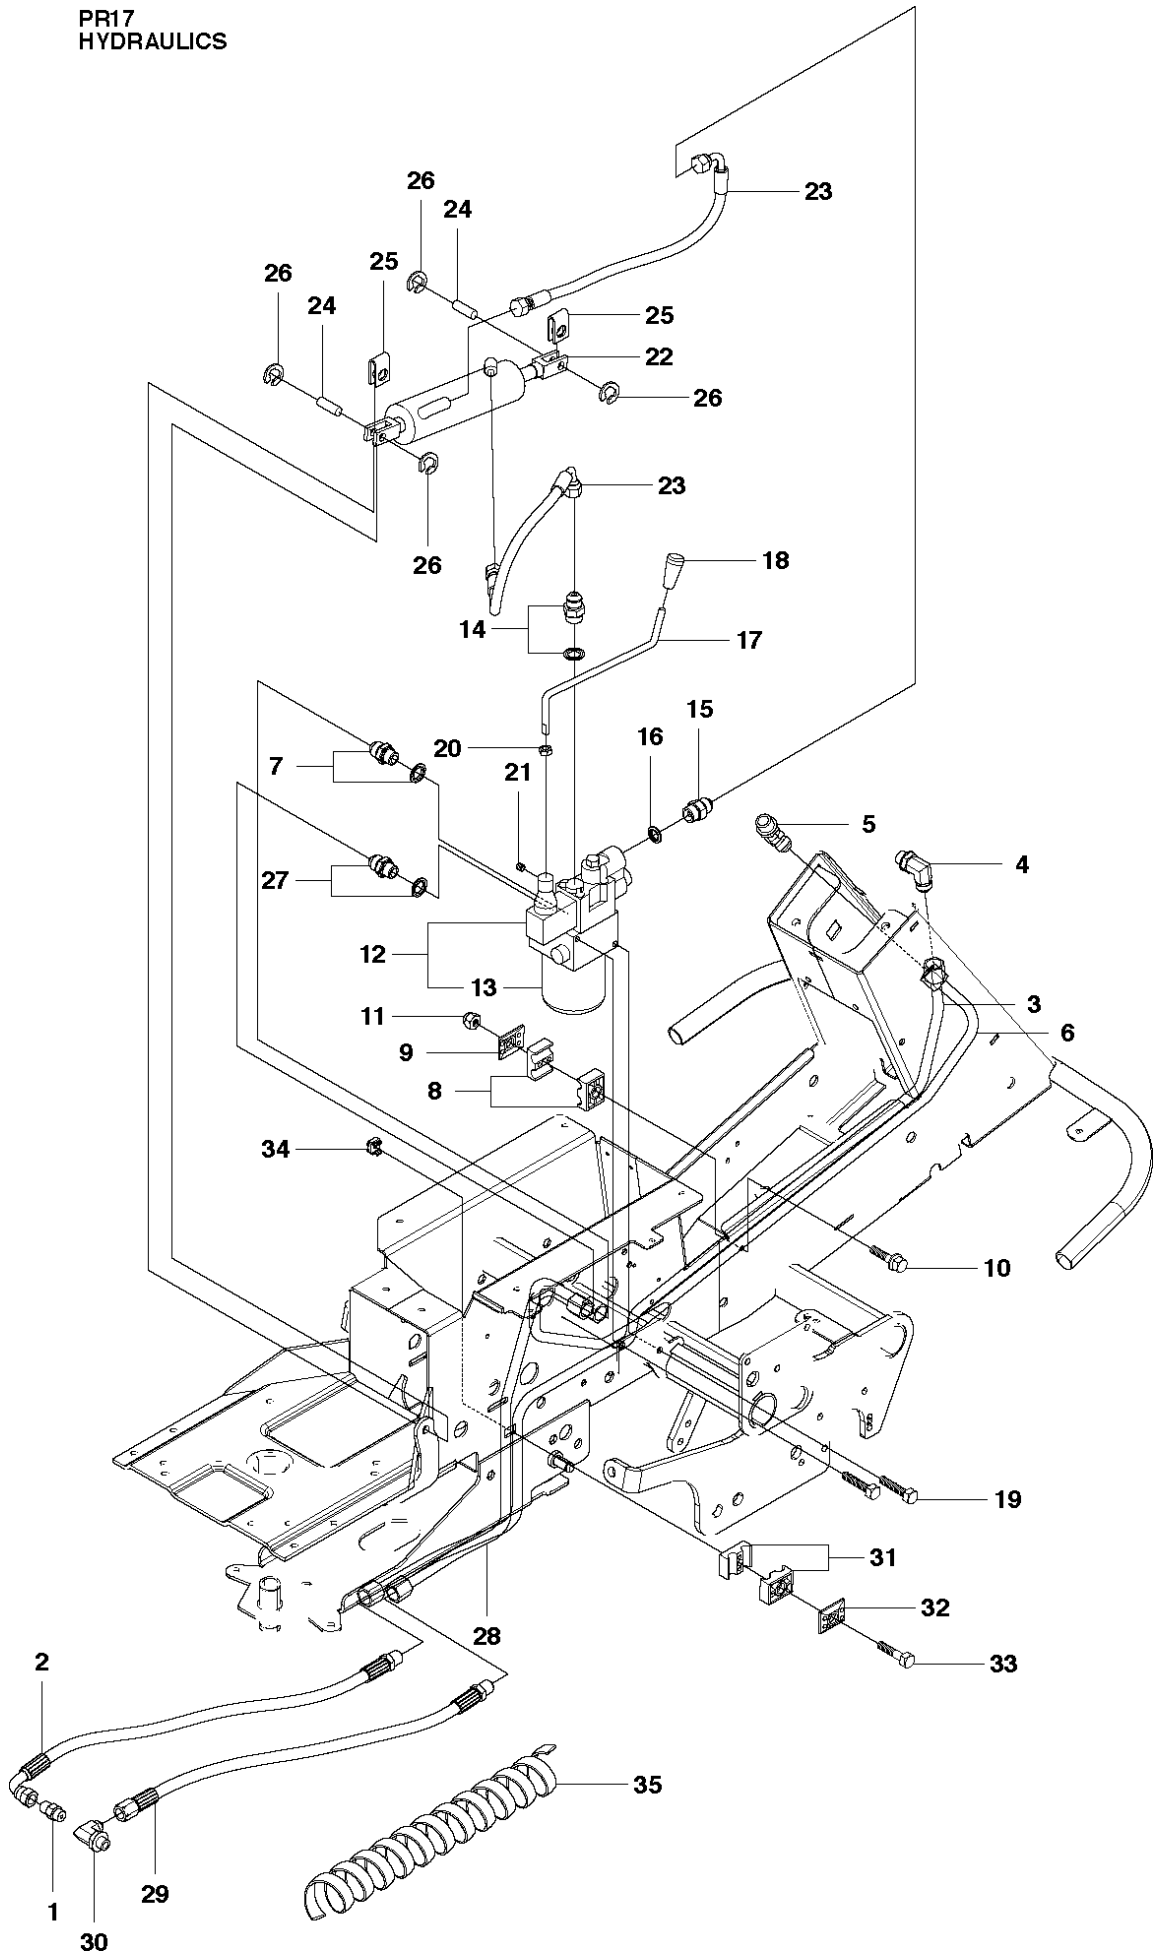

PR17
HYDRAULICS

HYDRAULIC FRAME

PR17 AWD, 965192301, 2010-07

Ref	Part No	Description	Remark	QTY	KIT
1	535 42 65-01	PIPE FITTING		1	
2	535 45 03-01	HYDRAULIC HOSE		1	
3	504 21 03-01	HYDRAULIC PIPE		1	
4	535 43 73-01	PIPE FITTING		1	
5	535 42 69-01	PIPE FITTING		1	
6	504 20 99-01	HYDRAULIC PIPE		1	
7	535 42 68-01	PIPE FITTING		1	
8	544 37 33-03	PIPE CLAMP		1	
9	535 43 85-01	COVER WASHER		1	
10	535 47 52-45	SCREW EHHFM		1	
11	732 21 16-01	NUT		1	
12	522 53 56-01	FILTER UNIT		1	
13	535 42 75-02	FILTER		1	12
14	535 43 70-01	PIPE FITTING		1	
15	535 43 71-01	PIPE FITTING		1	
16	535 43 72-01	RUBBER STEEL WASHER		1	
17	505 44 00-01	LIFTING LEVER		1	
18	535 43 82-01	KNOB		1	
19	725 24 49-71	SCREW EHHM		2	
20	731 23 18-01	HEXAGON NUT		1	
21	728 84 43-05	SCREW IHSETM		1	
22	535 42 72-01	CYLINDER ASSY		1	
23	535 42 71-03	HYDRAULIC HOSE		2	
24	535 43 76-01	LOCKING PIN		2	
25	535 45 66-01	U-PLÁT		2	
26	735 31 12-00	CIRCLIP		4	
27	535 42 68-01	PIPE FITTING		1	
28	504 21 04-01	HYDRAULIC PIPE		1	
29	535 45 04-02	HYDRAULIC HOSE		1	
30	535 42 66-01	PIPE FITTING		1	
31	544 37 33-03	PIPE CLAMP		1	
32	535 43 85-01	COVER WASHER		1	
33	535 47 52-45	SCREW EHHFM		1	
34	544 81 17-02	CAGE NUT		1	
35	544 02 66-01	HOSE GUARD		1