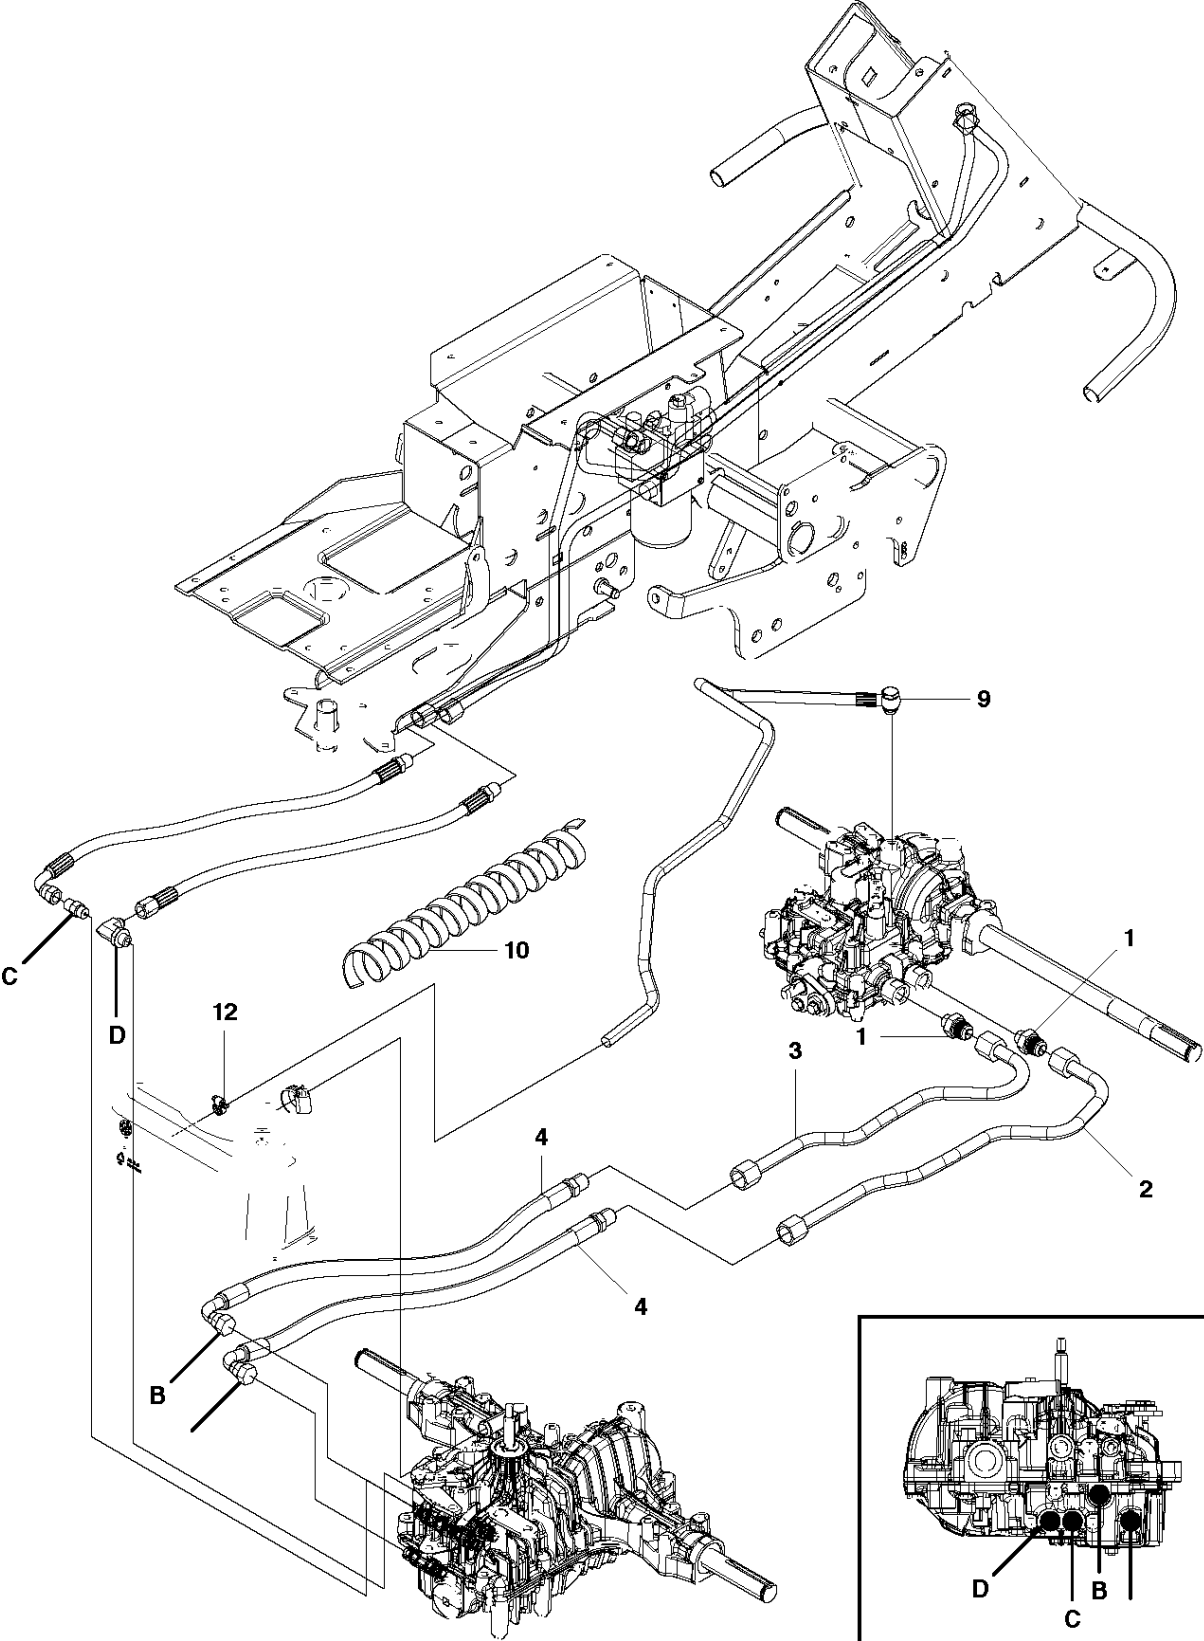

PR17 AWD
HYDRAULICS

HYDRAULIC FRAME

PR17 AWD, 965192301, 2010-07

Ref	Part No	Description	Remark	QTY KIT
1	535 42 65-07	PIPE FITTING		2
2	544 83 33-01	HYDRAULIC PIPE		1
3	544 83 34-01	HYDRAULIC PIPE		1
4	544 45 64-01	HYDRAULIC HOSE		2
9	574 53 11-02	HYDRAULIC HOSE		1
10	544 02 66-07	HOSE GUARD		1
12	505 13 11-01	HOSE CLAMP		1