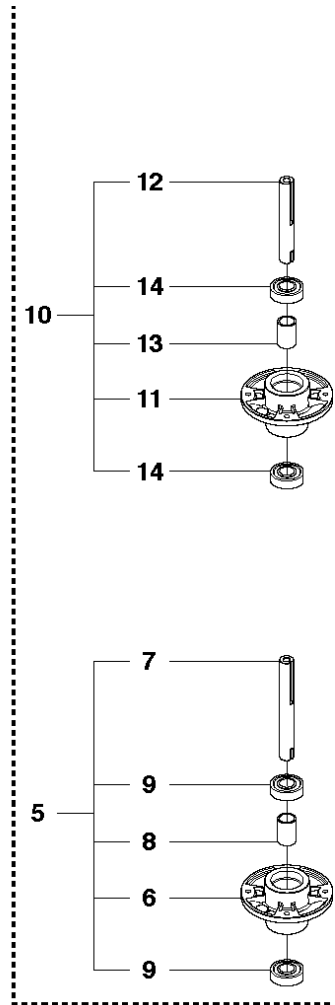

MOWER DECK, CT94

94CM CUTTING DECK

PR17 AWD, 965192301, 2010-07

Ref	Part No	Description	Remark	QTY	KIT
1	544 06 55-09	DECK SHELL ASSY		1	
2	506 91 62-01	BLIND RIVET NUT		1	
3	544 06 58-01	PLUG		1	
4	544 06 61-01	KNOB		1	
5	535 50 35-01	KNIFE BEARING		1	
6	544 06 78-01	BEARING HOUSING		1	5
7	535 42 87-01	SHAFT		1	5
8	535 42 88-01	SPACER		1	5
9	738 22 05-19	BALL BEARING		2	5
10	535 50 35-02	KNIFE BEARING		2	
11	544 06 78-01	BEARING HOUSING		1	10
12	535 42 87-02	SHAFT		1	10
13	535 42 88-01	SPACER		1	10
14	738 22 05-19	BALL BEARING		2	10
15	535 42 38-01	SCREW RSQM		12	
16	734 11 64-01	WASHER		12	
17	732 21 18-01	LOCK NUT		12	
18	535 42 90-01	PULLEY		4	
19	506 53 35-01	PARALLEL KEY		7	
20	535 42 88-01	SPACER		1	
21	535 42 92-01	WASHER		3	
22	725 25 42-51	SCREW EHHM		3	
23	535 50 42-01	BLADE BRACKET		3	
24	505 54 46-01	RIDE ON BLADE		3	
25	506 79 23-02	KNIFE PLATE		3	
26	725 25 42-51	SCREW EHHM		3	
27	506 54 07-01	BELT TENSIONER ASSY		1	27
28	506 51 95-01	SPÄNNARM KPL.		1	27
29	506 53 27-01	PULLEY		1	27
30	734 11 64-41	WASHER		1	27
31	506 55 83-02	SCREW EHHFT		1	
32	506 91 87-02	WASHER		1	
33	725 24 51-71	SCREW EHHM		1	
34	732 21 18-01	LOCK NUT		1	
35	506 53 31-01	SPRING		1	
36	535 50 45-01	DRIVE BELT		1	
37	544 06 63-01	BELT COVER		1	
38	506 98 26-01	SCREW		2	
39	506 55 97-01	WASHER		2	
72	506 78 97-01	LABEL		1	
73	544 23 81-10	LABEL		1	
74	506 92 90-01	LABEL		1