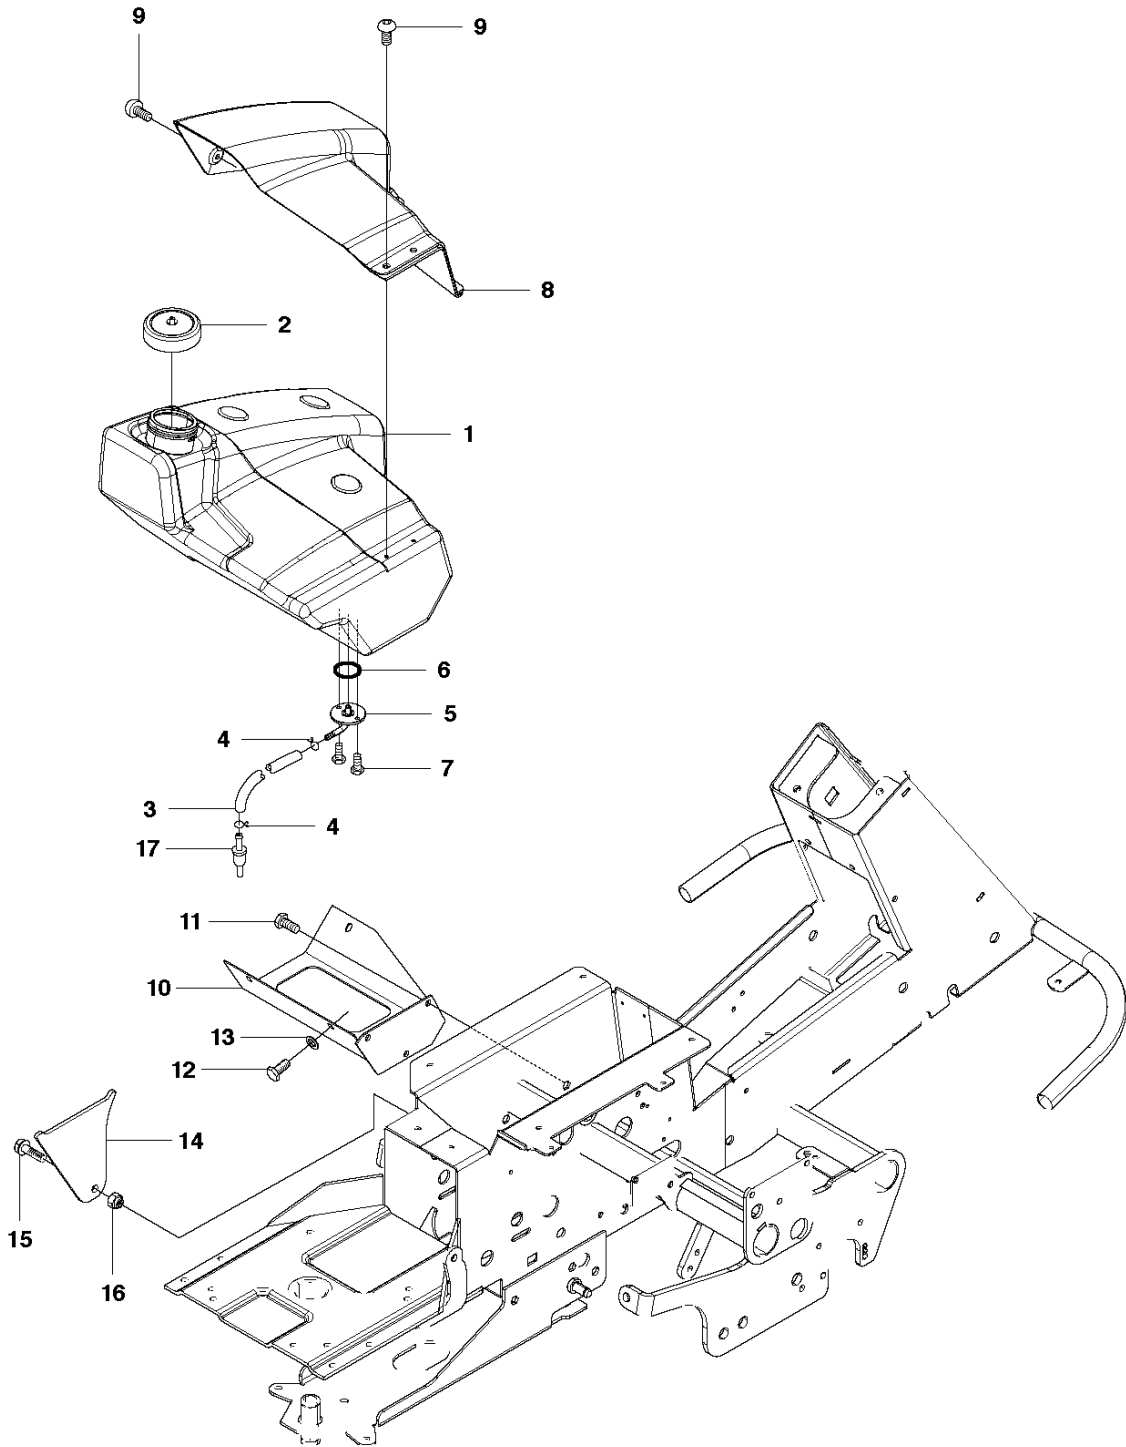

B PR17, PR17 AWD
FUEL SYSTEM

FUEL SYSTEM

PR17 AWD, 965192301, 2010-07

Ref	Part No	Description	Remark	QTY KIT
1	535 44 61-01	FUEL TANK		1
2	506 67 33-01	TANK CAP ASSY		1
3	506 94 67-09	FUEL HOSE		1
4	535 46 97-01	HOSE BRACE		2
5	506 89 18-01	CONNECTION		1
6	740 48 12-02	O-RING		1
7	535 41 56-19	SCREW		2
8	535 44 62-01	DESIGN COVER TANK		1
9	535 42 58-01	SCREW IHANM		4
10	535 43 86-01	BRACKET ASSY		1
11	725 24 51-71	SCREW EHHM		3
12	725 23 66-51	HEXAGONAL SCREW M6X12		3
13	734 11 56-01	WASHER		3
14	535 43 88-01	TANK SUPPORT		1
15	725 24 95-71	SCREW EHHM		1
16	732 21 20-01	NUT		1
17	506 79 10-01	FUEL FILTER		1