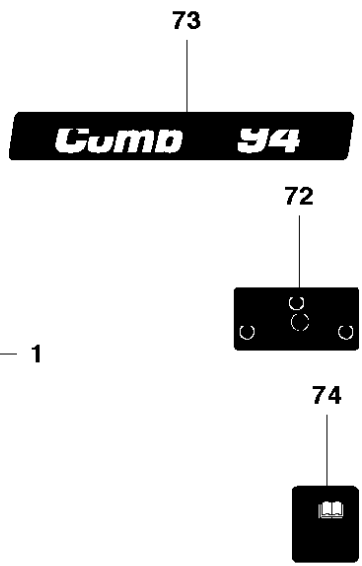

MOWER DECK, CT94

94CM CUTTING DECK

PR17 AWD, 965192301, 2010-07

Ref	Part No	Description	Remark	QTY	KIT
1	544 06 55-09	DECK SHELL ASSY		1	
2	506 91 62-01	BLIND RIVET NUT		1	
3	544 06 58-01	PLUG		1	
4	544 06 61-01	KNOB		1	
5	535 50 35-01	KNIFE BEARING		1	
6	544 06 78-01	BEARING HOUSING		1	5
7	535 42 87-01	SHAFT		1	5
8	535 42 88-01	SPACER		1	5
9	738 22 05-19	BALL BEARING		2	5
10	535 50 35-02	KNIFE BEARING		2	
11	544 06 78-01	BEARING HOUSING		1	10
12	535 42 87-02	SHAFT		1	10
13	535 42 88-01	SPACER		1	10
14	738 22 05-19	BALL BEARING		2	10
15	535 42 38-01	SCREW RSQM		12	
16	734 11 64-01	WASHER		12	
17	732 21 18-01	LOCK NUT		12	
18	535 42 90-01	PULLEY		4	
19	506 53 35-01	PARALLEL KEY		7	
20	535 42 88-01	SPACER		1	
21	535 42 92-01	WASHER		3	
22	725 25 42-51	SCREW EHHM		3	
23	535 50 42-01	BLADE BRACKET		3	
24	505 54 46-01	RIDE ON BLADE		3	
25	506 79 23-02	KNIFE PLATE		3	
26	725 25 42-51	SCREW EHHM		3	
27	506 54 07-01	BELT TENSIONER ASSY		1	27
28	506 51 95-01	SPÄNNARM KPL.		1	27
29	506 53 27-01	PULLEY		1	27
30	734 11 64-41	WASHER		1	27
31	506 55 83-02	SCREW EHHFT		1	
32	506 91 87-02	WASHER		1	
33	725 24 51-71	SCREW EHHM		1	
34	732 21 18-01	LOCK NUT		1	
35	506 53 31-01	SPRING		1	
36	535 50 45-01	DRIVE BELT		1	
37	544 06 63-01	BELT COVER		1	
38	506 98 26-01	SCREW		2	
39	506 55 97-01	WASHER		2	
72	506 78 97-01	LABEL		1	
73	544 23 81-10	LABEL		1	
74	506 92 90-01	LABEL		1