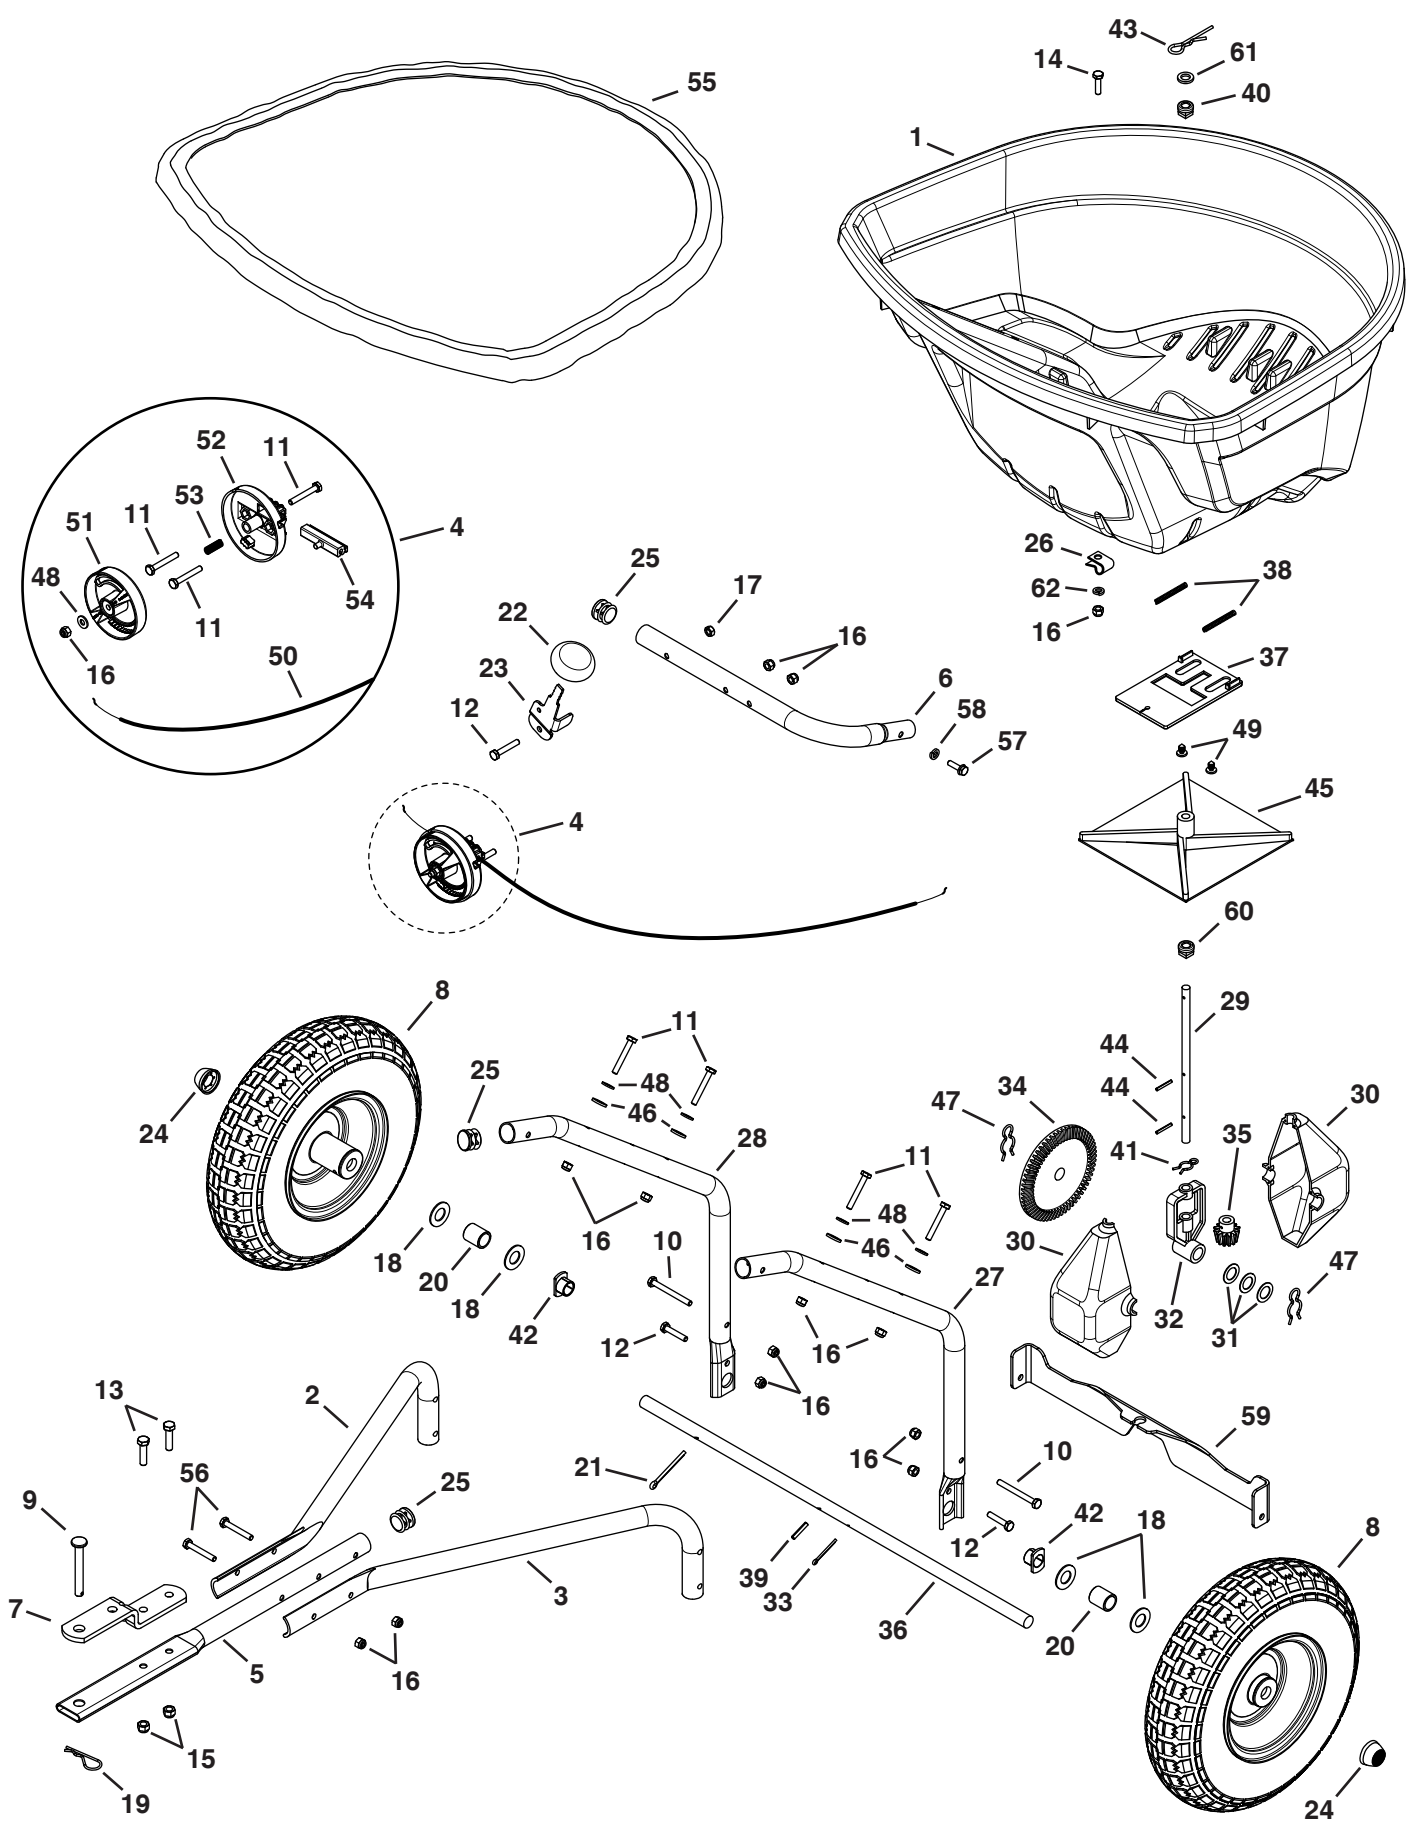

REPAIR PARTS FOR 966674301 130 LB. TOW SPREADER

REPAIR PARTS FOR 966674301 130 LB. TOW SPREADER

REF	QTY	PART NO	DESCRIPTION	REF	QTY	PART NO	DESCRIPTION
1	1	577 15 75-01	Hopper	33	1	576 84 55-01	Pin, Cotter 1/8 x 1-1/4
2	1	577 15 76-01	Tube, RH Hitch Support	34	1	577 16 01-01	Gear, Large (Cast)
3	1	577 15 78-01	Tube, LH Hitch Support	35	1	577 16 02-01	Gear, Small (Cast)
4	1	577 15 79-01	Flow Control (incl. items 50 - 54)	36	1	577 16 03-01	Shaft, Axle Spreader
5	1	577 15 80-01	Tube, Hitch	37	1	577 16 04-01	Plate, Flow
6	1	577 15 81-01	Tube, Control	38	2	577 16 05-01	Spring, Flow Plate
7	1	531 00 27-72	Bracket, Hitch	39	1	531 00 76-18	Pin, Spring, 3/16 x 1
8	2	577 15 83-01	Wheel	40	1	531 00 46-19	Bushing, Hopper Bottom Black
9	1	531 00 81-18	Pin, Hitch 3/8" x 3" Flat Hd	41	1	577 16 06-01	Clip, Hairpin 5/8
10	2	501 34 78-01	Bolt, Hex 1/4-20 x 2-1/2	42	2	577 16 07-01	Bearing, Flat Sided Flange
11	7	577 15 84-01	Bolt, Hex 1/4-20 x 1-3/4	43	1	531 00 76-93	Hairpin, Agitator
12	3	577 15 85-01	Bolt, Hex 1/4-20 x 1-1/2	44	2	531 00 27-77	Pin, Spring 1/8 x 1
13	2	531 00 81-17	Bolt, Hex 5/16-18 x 1-1/4	45	1	531 00 27-55	Spreader Impeller
14	1	531 00 28-41	Bolt, Hex 1/4-20 x 1-1/4	46	4	506 62 63-01	Washer, Nylon .3281 x .75
15	2	501 02 11-01	Nut, Hex 5/16-18 Nylock	47	2	577 16 08-01	Clip, Hairpin 7/8
16	14	504 06 60-01	Nut, Hex 1/4-20 Nylock	48	5	522 83 59-01	Washer, 1/4 Std .312 x .734
17	1	531 00 76-29	Nut, Hex 1/4-20 Lock	49	2	531 00 76-83	Plug, 1/4" (Christmas Tree)
18	4	577 15 86-01	Washer, .6562 x 1.25 x .0598	50	1	577 16 09-01	Cable, Flow Control (ref. item #4)
19	1	522 75 20-01	Pin, Hair Cotter 3/32 x 2-5/16	51	1	577 16 10-01	Flow Control Dial (ref. item #4)
20	2	577 15 87-01	Spacer, .64 ID x .84 OD x 1.00	52	1	577 16 11-01	Housing, Flow Control (ref. item #4)
21	1	577 15 89-01	Pin, Cotter 3/16 x 2	53	1	577 16 12-01	Spring, Flow Control (ref. item #4)
22	1	577 15 90-01	Knob	54	1	577 16 13-01	Shuttle, Flow Control (ref. item #4)
23	1	577 15 91-01	Lever, Flow Control	55	1	577 16 14-01	Vinyl Cover
24	2	577 15 92-01	Hub Cap	56	2	577 16 15-01	Bolt, Hex 1/4-20 x 2
25	3	577 15 93-01	Plug, 1" Tube	57	1	577 16 16-01	Screw, Lag 5/16" x 3/4"
26	1	577 15 94-01	Conduit Clip	58	1	531 00 46-56	Lock washer, 5/16"
27	1	577 15 95-01	Tube, Hopper Support LH	59	1	577 16 17-01	Cross Brace
28	1	577 15 96-01	Tube, Hopper Support RH	60	2	501 33 73-01	Bushing, 3/8" Plastic
29	1	577 15 97-01	Shaft, Spreader	61	1	522 59 17-01	Spacer
30	2	577 15 98-01	Housing, Large Gear	62	1	577 16 18-01	Lock Washer, 1/4"
31	3	577 15 99-01	Washer, .625 x 1.0 x .03	1		41420	Owners Manual
32	1	577 16 00-01	Yoke, Large				