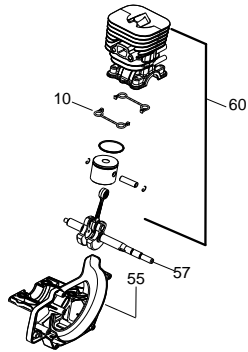

Serial Number - 2009-001N and higher, please use the following parts:
Page 2, Ref.# 10 - 545008084 Seal - Cylinder (kit)
Page 2, Ref.# 55 - 545195601 Crankcase
Page 2, Ref.# 57 - 545220101 Assy-Crankshaft
Page 2, Ref.# 60 - 545008082 Kit - Cylinder / Piston