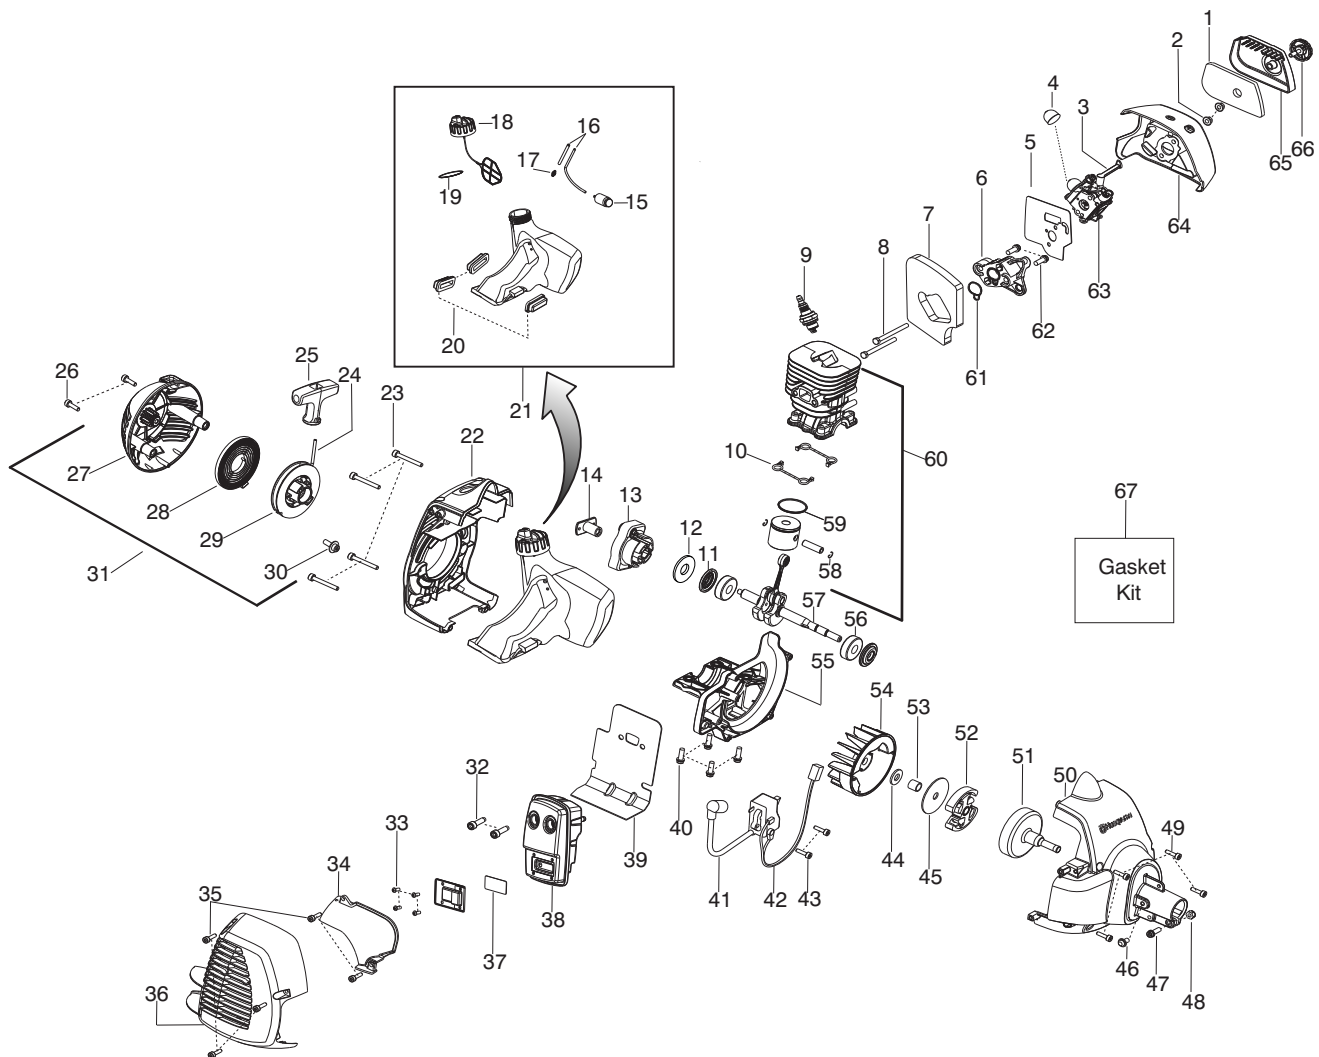

# 124C (AUST,NZ,EU)

**Spare parts**

**Ersatzteile**

**Pièces détachées**

**Reserve onderdelen**

**Repuestos**

**Reservdelar**

Parts List No. 545103451		<b>Husqvarna</b> ® PARTS LIST	MODEL 124C (AUST/NZ/EU)
Date 7/27/11	Replaces 545103451 - 6/22/10		NOTE : Illustration may differ from actual model due to design changes.

**⚠ WARNING**  
All repairs, adjustments and maintenance not described in the Operator's Manual must be performed by Qualified Service Personnel.

Ref.	Part No.	Description	Ref.	Part No.	Description
1.	545125301	Assy-Cable/Wire Harness	19.	530015197	Nut
2.	545066001	Trigger	20.	545017404	Dust cup
3.	545062002	Housing-Throttle (RH)	22.	530056401	Wrench
4.	530016448	Screw			
5.	545007508	Flexshaft			
6.	530016449	Screw			
7.	530016454	Spring-Trigger			
8.	545180802	Kit-Driveshaft			
9.	530059185	Clamp-Handle			
10.	530016152	Wingnut			
11.	545067001	Housing-Throttle (LH)			
12.	545030601	Kit-Switch			
13.	530150076	Handle-Assist			
14.	530015820	Bolt			
15.	545006095	Kit-Shield (Incl. 16,17,18,19,22)			
16.	545081862	Limiter-Line			
17.	530015814	Screw			
18.	530015820	Bolt			
			✓	577925301	Decal-Warning

✓ = New Part Number For This IPL

★ = Refer to the Service Reference Indicated for more information.(Located at the END of the IPL)

<b>Parts List No.</b> 545103451		<b>Husqvarna</b> ® PARTS LIST	<b>MODEL</b> 124C (AUST/NZ/EU)
<b>Date</b> 7/27/11	<b>Replaces</b> 545103451 - 6/22/10		<b>NOTE</b> : Illustration may differ from actual model due to design changes.