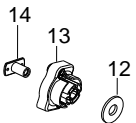

**⚠ WARNING**  
All repairs, adjustments and maintenance not described in the Operator's Manual must be performed by Qualified Service Personnel.

Ref.	Part No.	Description	Ref.	Part No.	Description
1.	545125301	Assy-Cable/Wire Harness	19.	530015197	Nut
2.	545066001	Trigger	20.	545017404	Dust cup
3.	545062002	Housing-Throttle (RH)	22.	530056401	Wrench
4.	530016448	Screw			
5.	545007508	Flexshaft			
6.	530016449	Screw			
7.	530016454	Spring-Trigger			
8.	545180802	Kit-Driveshaft			
9.	530059185	Clamp-Handle			
10.	530016152	Wingnut			
11.	545067001	Housing-Throttle (LH)			
12.	545030601	Kit-Switch			
13.	530150076	Handle-Assist			
14.	530015820	Bolt			
15.	545006095	Kit-Shield (Incl. 16,17,18,19,22)			
16.	545081862	Limiter-Line			
17.	530015814	Screw			
18.	530015820	Bolt			
			✓	577925301	Decal-Warning

✓ = New Part Number For This IPL

★ = Refer to the Service Reference Indicated for more information.(Located at the END of the IPL)

<b>Parts List No.</b> 545103451		<b>Husqvarna</b> ® PARTS LIST	<b>MODEL</b> 124C (AUST/NZ/EU)
<b>Date</b> 7/27/11	<b>Replaces</b> 545103451 - 6/22/10		<b>NOTE</b> : Illustration may differ from actual model due to design changes.

<b>Parts List No.</b> 545103451		<b>Husqvarna</b> ® PARTS LIST	<b>MODEL</b> 124C (AUST/NZ/EU)
<b>Date</b> 7/27/11	<b>Replaces</b> 545103451 - 6/22/10		<b>NOTE</b> : Illustration may differ from actual model due to design changes.