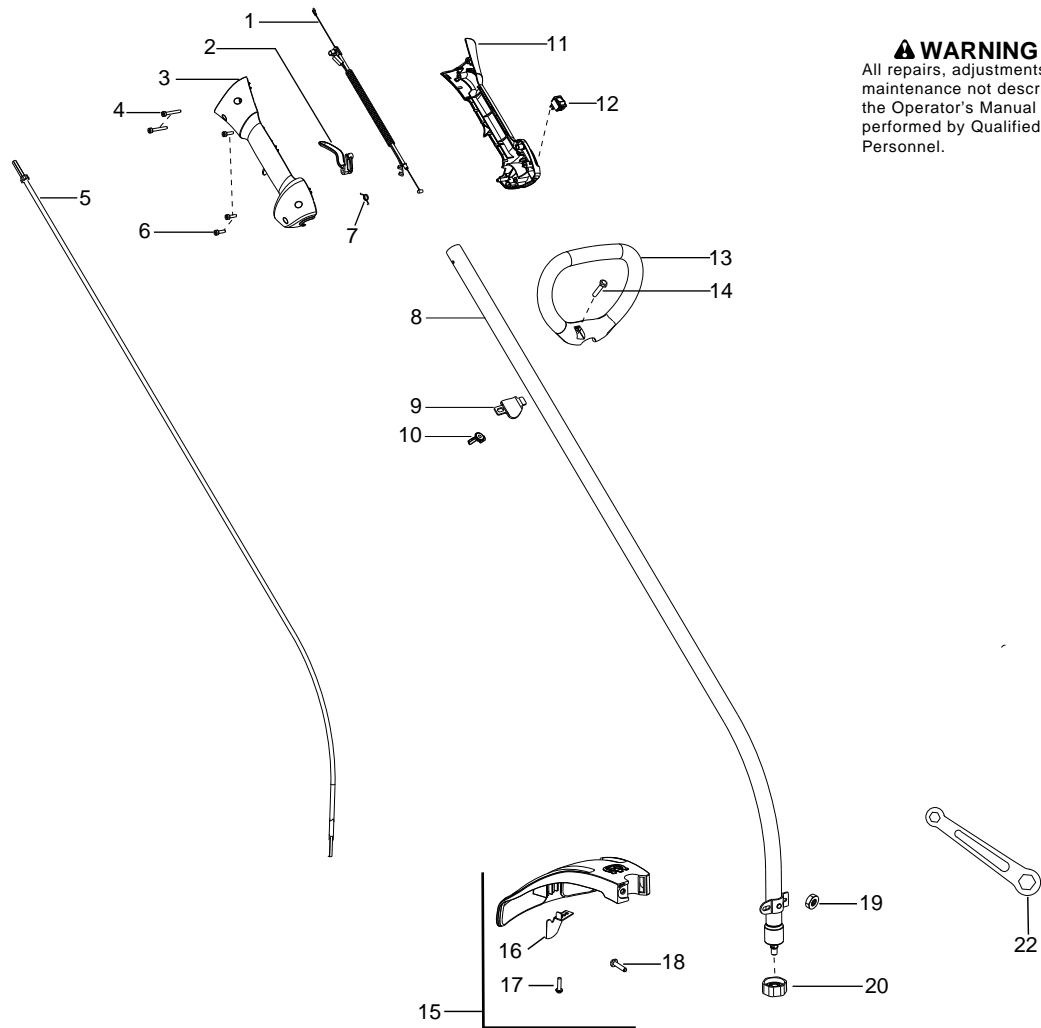

# 124C (AUST,NZ,EU)

**Spare parts**

**Ersatzteile**

**Pièces détachées**

**Reserve onderdelen**

**Repuestos**

**Reservdelar**

Parts List No. 545103451		<b>Husqvarna</b> ® PARTS LIST	MODEL 124C (AUST/NZ/EU)
Date 7/27/11	Replaces 545103451 - 6/22/10		NOTE : Illustration may differ from actual model due to design changes.

**⚠ WARNING**  
All repairs, adjustments and maintenance not described in the Operator's Manual must be performed by Qualified Service Personnel.

Ref.	Part No.	Description	Ref.	Part No.	Description
1.	545125301	Assy-Cable/Wire Harness	19.	530015197	Nut
2.	545066001	Trigger	20.	545017404	Dust cup
3.	545062002	Housing-Throttle (RH)	22.	530056401	Wrench
4.	530016448	Screw			
5.	545007508	Flexshaft			
6.	530016449	Screw			
7.	530016454	Spring-Trigger			
8.	545180802	Kit-Driveshaft			
9.	530059185	Clamp-Handle			
10.	530016152	Wingnut			
11.	545067001	Housing-Throttle (LH)			
12.	545030601	Kit-Switch			
13.	530150076	Handle-Assist			
14.	530015820	Bolt			
15.	545006095	Kit-Shield (Incl. 16,17,18,19,22)			
16.	545081862	Limiter-Line			
17.	530015814	Screw			
18.	530015820	Bolt			
			✓	577925301	Decal-Warning

✓ = New Part Number For This IPL

★ = Refer to the Service Reference Indicated for more information.(Located at the END of the IPL)

<b>Parts List No.</b> 545103451		<b>Husqvarna</b> ® PARTS LIST	<b>MODEL</b> 124C (AUST/NZ/EU)
<b>Date</b> 7/27/11	<b>Replaces</b> 545103451 - 6/22/10		<b>NOTE</b> : Illustration may differ from actual model due to design changes.