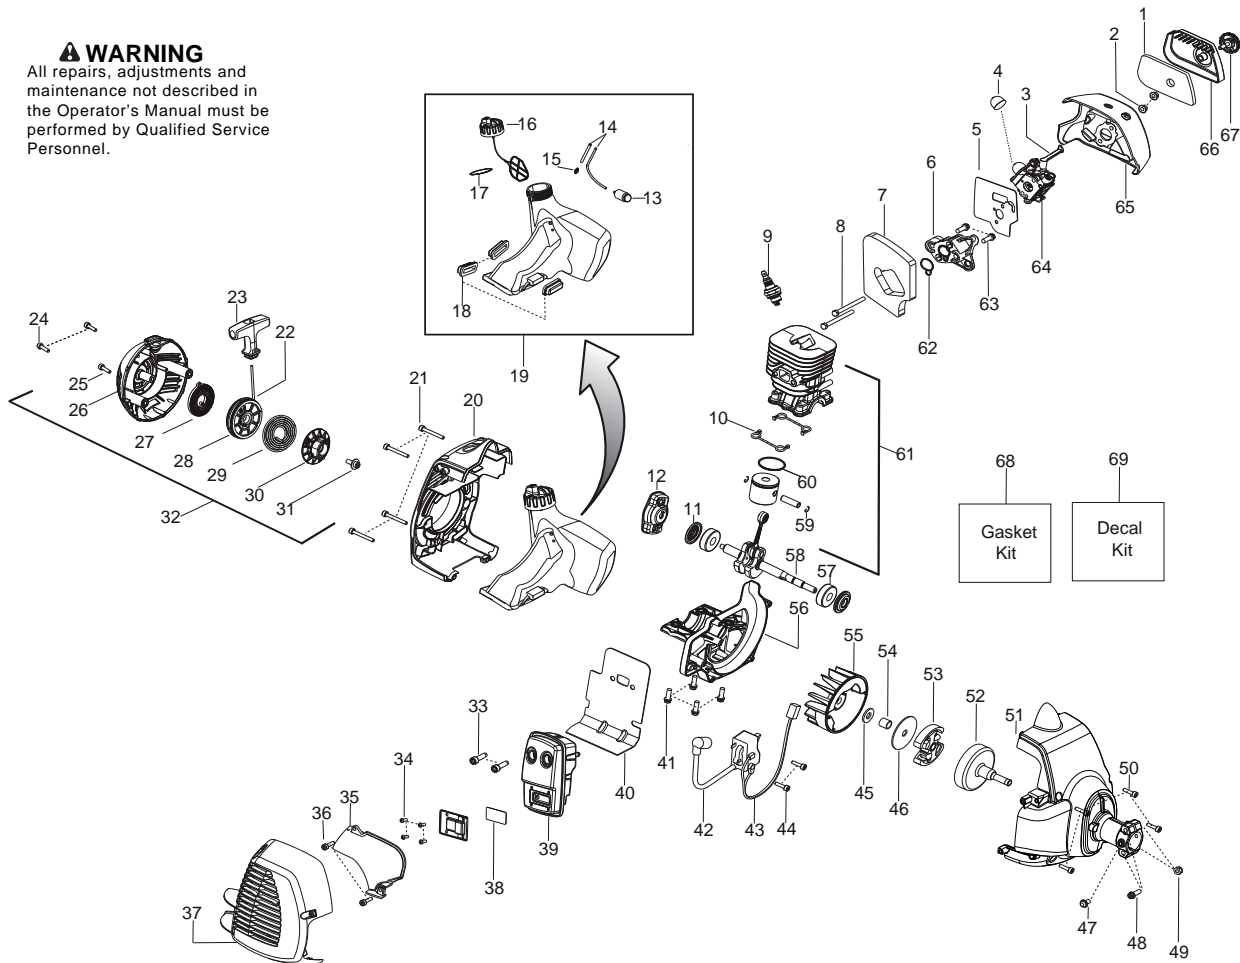

Parts List No. 545192140		Husqvarna® PARTS LIST	MODEL 128C (EU/AU)
Date 7/27/11	Replaces 545192140 - 6/22/10		Page: 2
NOTE : Illustration may differ from actual model due to design changes.			

⚠ WARNING

All repairs, adjustments and maintenance not described in the Operator's Manual must be performed by Qualified Service Personnel.

Ref.	Part No.	Description	Ref.	Part No.	Description	Ref.	Part No.	Description
1.	530150253	Filter	25.	530016449	Screw	47.	★★★★★	Screw
2.	530016101	Nut-Carb. Screw	26.	576382101	Starter Hsg. (KIT)	48.	★★★★★	Screw
3.	530057844	Lever - Choke	27.	545008087	Kit-Spring	49.	530015768	Locknut
4.	530058709	Bulb-Purge	28.	545008078	Kit-Starter Pulley	50.	530016456	Screw
5.	545008086	Kit-Carb. Gasket (Incl 7,62)	29.	544038802	Spring - Driver	51.	★★★★★	Assy-Fan Housing
6.	530035596	Adaptor-Carb.	30.	544038702	Pulley-Driver	52.	530150039	Assy-Clutch Drum
7.	545008084	Foam-Gasket (kit)	31.	530016468	Screw	53.	545064401	Assy-Clutch
8.	530016400	Bolt	32.	576368301	Assy-Starter Hsg. (Incl. 22,23,25 - 31)	54.	530057852	Spacer
9.	952030249	Plug-Spark (RCJ-6Y)	33.	530058982	Bolt-Muffler	55.	530039242	Flywheel
10.	545008084	Seal-Cylinder (kit)	34.	530015241	Screw	56.	545195601	Crankcase-Cast
11.	545008084	Seal-Crankshaft (kit)	35.	5300150440	Shield-Heat	57.	545013401	Bearing
12.	503873305	Assy-Starter Pawl	36.	530016449	Screw	58.	545195202	Assy-Crankshaft
13.	530095646	Assy-Fuel Filter	37.	576215001	Kit - Muffler Guard (Incl. Screws)	59.	530015162	Retainer-Piston Pin
14.	530069599	Kit-Fuel Line (Incl. 15)	38.	545030501	Kit-Spark Arrestor(Incl. 34)	60.	530019283	Ring-Piston
15.	530023877	Fitting-Fuel Line	39.	574031502	Kit-Muffler (Incl. 33,34,38,40)	61.	545008082	Kit-Piston/Cyl. (Incl. 59,60)
16.	530150350	Assy-Cap w/ret.(Incl. 17)	40.	545008084	Gasket-Paper Met.(kit)	62.	545008084	Seal-adaptor (kit)
17.	545008084	O-ring - Fuel Cap (kit)	41.	530015897	Screw	63.	530015897	Screw
18.	530059780	Isolator-Tank	42.	530039224	Module-Ignition	64.	545081848	Kit-Carb. (Incl. 3,4,5)
19.	545180870	Kit-Fuel Tank Assy. (Incl. 13,14,15,16,17,18)	43.	530039227	Assy-Leadwire	65.	576459001	Air box
20.	576382101	Shroud-Rear (KIT)	44.	530016456	Screw	66.	530057846	Cover-Air Box
21.	530016448	Screw	45.	530016463	Washer	67.	530059796	Assy-Knob
22.	545008079	Kit-Rope	46.	530094189	Washer-Clutch	68.	545008084	Kit-Gasket (Incl. 5,7,10,11,17,40,62)
23.	545043205	Handle-Starter				69.	545180850	Kit - Decal
24.	530016426	Screw						

✓ = New Part Number For This IPL

★ = Refer to the Service Reference Indicated for more information.(Located at the END of the IPL)