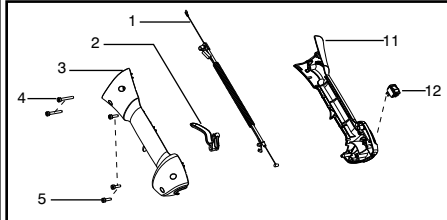

Parts List No. 545192140		Husqvarna® PARTS LIST	MODEL 128C (EU/AU)	
Date 7/27/11	Replaces 545192140 - 6/22/10		NOTE : Illustration may differ from actual model due to design changes.	Page: 3

***** **Service Reference** *****

Note : Due to product improvements, your unit may have a different throttle housing assembly.
Please refer to the serial number on your unit and order the parts below.

Serial Number - 2010-72N and lower, please use the following parts:

- Ref.# 1 - 545125301 - Assy-Cable/Wire Harness
- Ref.# 2 - 545066001 - Trigger
- Ref.# 3 - 545062002 - Housing-throttle (RH)
- Ref.# 4 - 530016448 - Screw
- Ref.# 5 - 530016449 - Screw
- Ref.#11- 545067001 - Housing-throttle (LH)
- Ref.#12- 545030601 - Kit - Switch

Serial Number - 2010-73N and higher, please use the following parts: