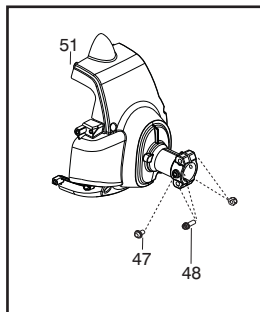

- Ref.# 46 - 530016469 - Screw
- Ref.# 47 - 530016470 - Screw
- Ref.# 50 - 545017501 - Assy. - Fan Housing

Serial Number - 2010-73N and higher, please use the following parts: