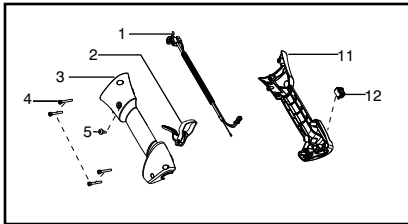

- Ref.# 1 - 576139401 - Assy. - Cable/Wire Harness
- Ref.# 2 - 574355301 - Trigger
- Ref.# 3 - 545223101 - Housing-throttle (RH)
- Ref.# 4 - 530016449 - Screw
- Ref.# 5 - 530015805 - Screw
- Ref.#11- 545223201 - Housing-throttle (LH)
- Ref.#12- 545049309 - Switch

***** **Service Reference** *****

Note : Due to product improvements, your unit may have a different fan housing assembly.
Please refer to the serial number on your unit and order the parts below.

Serial Number - 2010-72N and lower, please use the following parts: