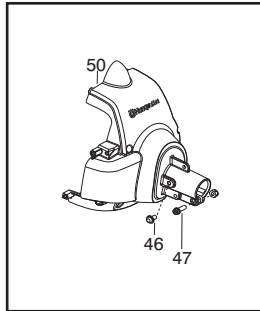

Parts List No. 545192140		Husqvarna® PARTS LIST	MODEL 128C (EU/AU)	
Date 7/27/11	Replaces 545192140 - 6/22/10		NOTE : Illustration may differ from actual model due to design changes.	Page: 3

***** **Service Reference** *****

Note : Due to product improvements, your unit may have a different throttle housing assembly.
Please refer to the serial number on your unit and order the parts below.

Serial Number - 2010-72N and lower, please use the following parts:

- Ref.# 1 - 545125301 - Assy-Cable/Wire Harness
- Ref.# 2 - 545066001 - Trigger
- Ref.# 3 - 545062002 - Housing-throttle (RH)
- Ref.# 4 - 530016448 - Screw
- Ref.# 5 - 530016449 - Screw
- Ref.#11- 545067001 - Housing-throttle (LH)
- Ref.#12- 545030601 - Kit - Switch

Serial Number - 2010-73N and higher, please use the following parts:

- Ref.# 1 - 576139401 - Assy. - Cable/Wire Harness
- Ref.# 2 - 574355301 - Trigger
- Ref.# 3 - 545223101 - Housing-throttle (RH)
- Ref.# 4 - 530016449 - Screw
- Ref.# 5 - 530015805 - Screw
- Ref.#11- 545223201 - Housing-throttle (LH)
- Ref.#12- 545049309 - Switch

***** **Service Reference** *****

Note : Due to product improvements, your unit may have a different fan housing assembly.
Please refer to the serial number on your unit and order the parts below.

Serial Number - 2010-72N and lower, please use the following parts:

- Ref.# 46 - 530016469 - Screw
- Ref.# 47 - 530016470 - Screw
- Ref.# 50 - 545017501 - Assy. - Fan Housing

Serial Number - 2010-73N and higher, please use the following parts:

- Ref.# 47 - 530015805 - Screw
- Ref.# 48 - 530015774 - Screw
- Ref.# 51 - 545205201 - Assy. - Fan Housing