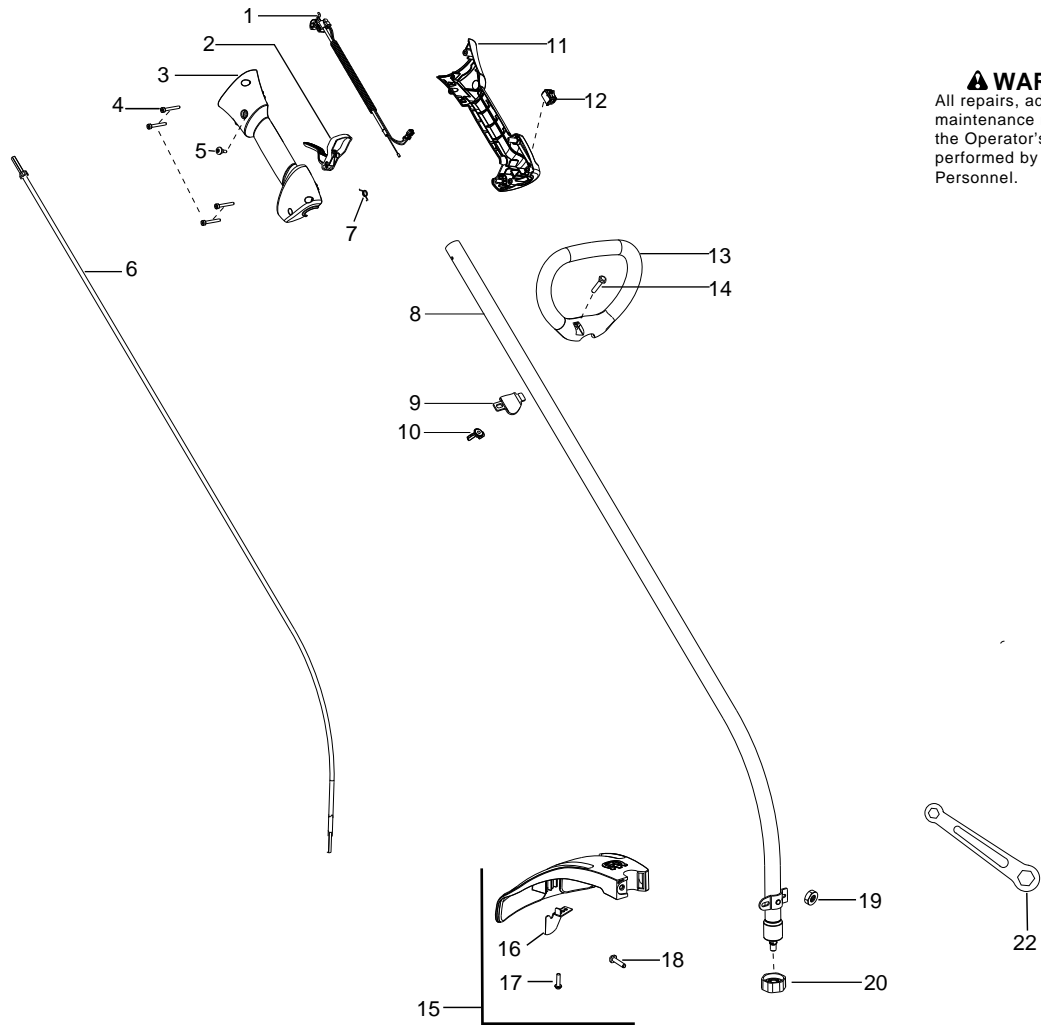

128C (EU,AU)

Spare parts

Ersatzteile

Pièces détachées

Reserve onderdelen

Repuestos

Reservdelar

Parts List No. 545192140		Husqvarna ® PARTS LIST	MODEL 128C (EU/AU)
Date 7/27/11	Replaces 545192140 - 6/22/10		NOTE : Illustration may differ from actual model due to design changes.

⚠ WARNING
All repairs, adjustments and maintenance not described in the Operator's Manual must be performed by Qualified Service Personnel.

Ref.	Part No.	Description	Ref.	Part No.	Description
1.	★ ★ ★ ★ ★	Assy-Cable/Wire Harness			
2.	★ ★ ★ ★ ★	Trigger	22.	530056401	Wrench
3.	★ ★ ★ ★ ★	Housing-Throttle (RH)			
4.	★ ★ ★ ★ ★	Screw			
5.	★ ★ ★ ★ ★	Screw			
6.	545007508	Flexshaft			
7.	530016454	Spring-Trigger			
8.	575755601	Kit-Driveshaft			
9.	530059185	Clamp-Handle			
10.	530016152	Wingnut			
11.	★ ★ ★ ★ ★	Housing-Throttle (LH)			
12.	★ ★ ★ ★ ★	Kit-Switch			
13.	545042201	Handle-Assist			
14.	530015820	Bolt			
15.	545006095	Kit-Shield (Incl. 16,17,18,19, 22)			
16.	545081862	Kit - Limiter-Line			
17.	530015814	Screw			
18.	530015820	Bolt			
19.	530015197	Nut			
20.	545017403	Dust Cup			

✓ = New Part Number For This IPL

★ = Refer to the Service Reference Indicated for more information.(Located at the END of the IPL)

Parts List No. 545192140		Husqvarna ® PARTS LIST	MODEL 128C (EU/AU)
Date 7/27/11	Replaces 545192140 - 6/22/10		Page: 2
NOTE : Illustration may differ from actual model due to design changes.			

✓ = New Part Number For This IPL

★ = Refer to the Service Reference Indicated for more information.(Located at the END of the IPL)

Parts List No. 545192140		Husqvarna ® PARTS LIST	MODEL 128C (EU/AU)
Date 7/27/11	Replaces 545192140 - 6/22/10		NOTE : Illustration may differ from actual model due to design changes.