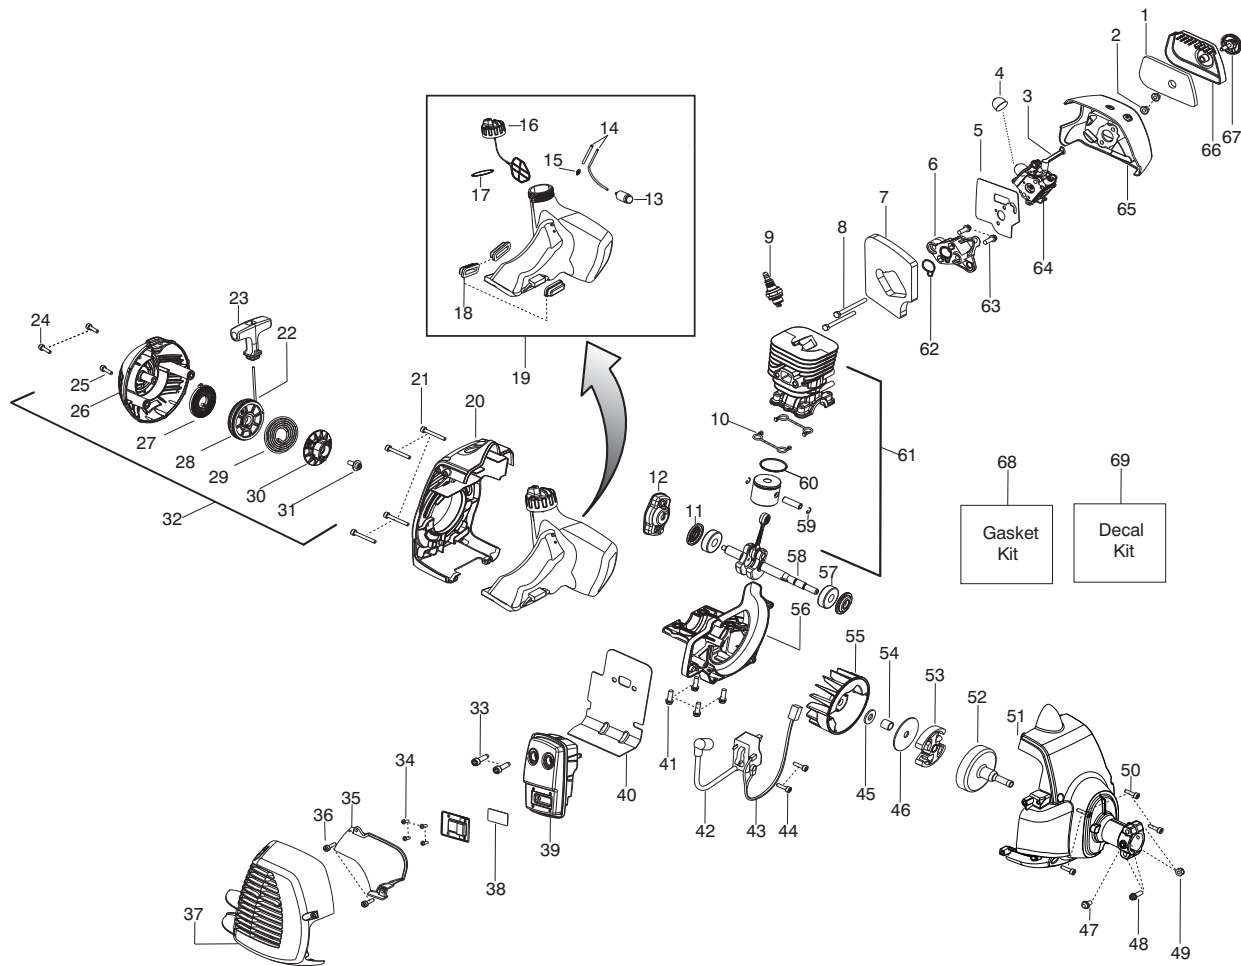

⚠ WARNING
All repairs, adjustments and maintenance not described in the Operator's Manual must be performed by Qualified Service Personnel.

Ref.	Part No.	Description	Ref.	Part No.	Description
1.	★ ★ ★ ★ ★ ★	Assy-Cable/Wire Harness	21.	530016014	Screw
2.	★ ★ ★ ★ ★ ★	Housing-Throttle (RH)	22.	545003902	Screw
3.	★ ★ ★ ★ ★ ★	Screw	23.	575724601	Grease Plug - 9mm
4.	★ ★ ★ ★ ★ ★	Screw	24.	537234901	Driver Disc
5.	530016454	Spring-Trigger	25.	530096295	Assy-Gearbox
6.	★ ★ ★ ★ ★ ★	Trigger			
7.	★ ★ ★ ★ ★ ★	Lockout-Throttle			
8.	★ ★ ★ ★ ★ ★	Housing-Throttle (LH)			
9.	★ ★ ★ ★ ★ ★	Kit-Switch			
10.	530015820	Bolt			
11.	545042201	Handle-Assist			
12.	575775201	Kit-Driveshaft SST (Incl. decal, 20,21,22,23,25)			
13.	530059185	Clamp-Handle			
14.	530016152	Wingnut			
15.	545007507	Flex shaft			
16.	545030901	Kit-Shield (Incl. 17,18,19)			
17.	530052286	Limiter-Line			
18.	530015814	Screw			
19.	530015771	Screw			
20.	530057554	Bracket-Shield		530031159	Wrench Hex (5/32")

✓ = New Part Number For This IPL

★ = Refer to the Service Reference Indicated for more information.(Located at the END of the IPL)

Parts List No. 545192142		Husqvarna ® PARTS LIST	MODEL 128L (EU/AU)
Date 7/29/11	Replaces 545192142 - 8/20/10		NOTE : Illustration may differ from actual model due to design changes.