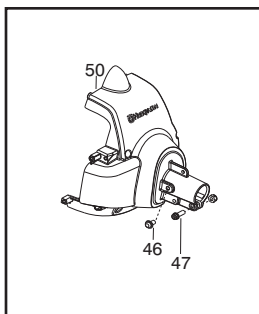

Serial Number - 2010-72N and lower, please use the following parts:

- Ref.# 46 - 530016469 - Screw
- Ref.# 47 - 530016470 - Screw
- Ref.# 50 - 545017501 - Assy. - Fan Housing