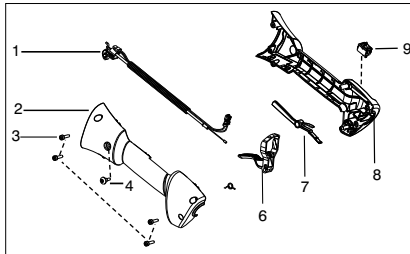

- Ref.# 1 - 576139401 - Assy. - Cable/Wire Harness
- Ref.# 2 - 545223001 - Housing-throttle (RH)
- Ref.# 3 - 530016449 - Screw
- Ref.# 4 - 530015805 - Screw
- Ref.# 6 - 574355301 - Trigger
- Ref.# 7 - 574355401 - Lockout - Throttle
- Ref.# 8 - 545223201 - Housing-throttle (LH)
- Ref.# 9 - 545049309 - Switch

***** Service Reference *****

Note : Due to product improvements, your unit may have a different fan housing assembly.
Please refer to the serial number on your unit and order the parts below.