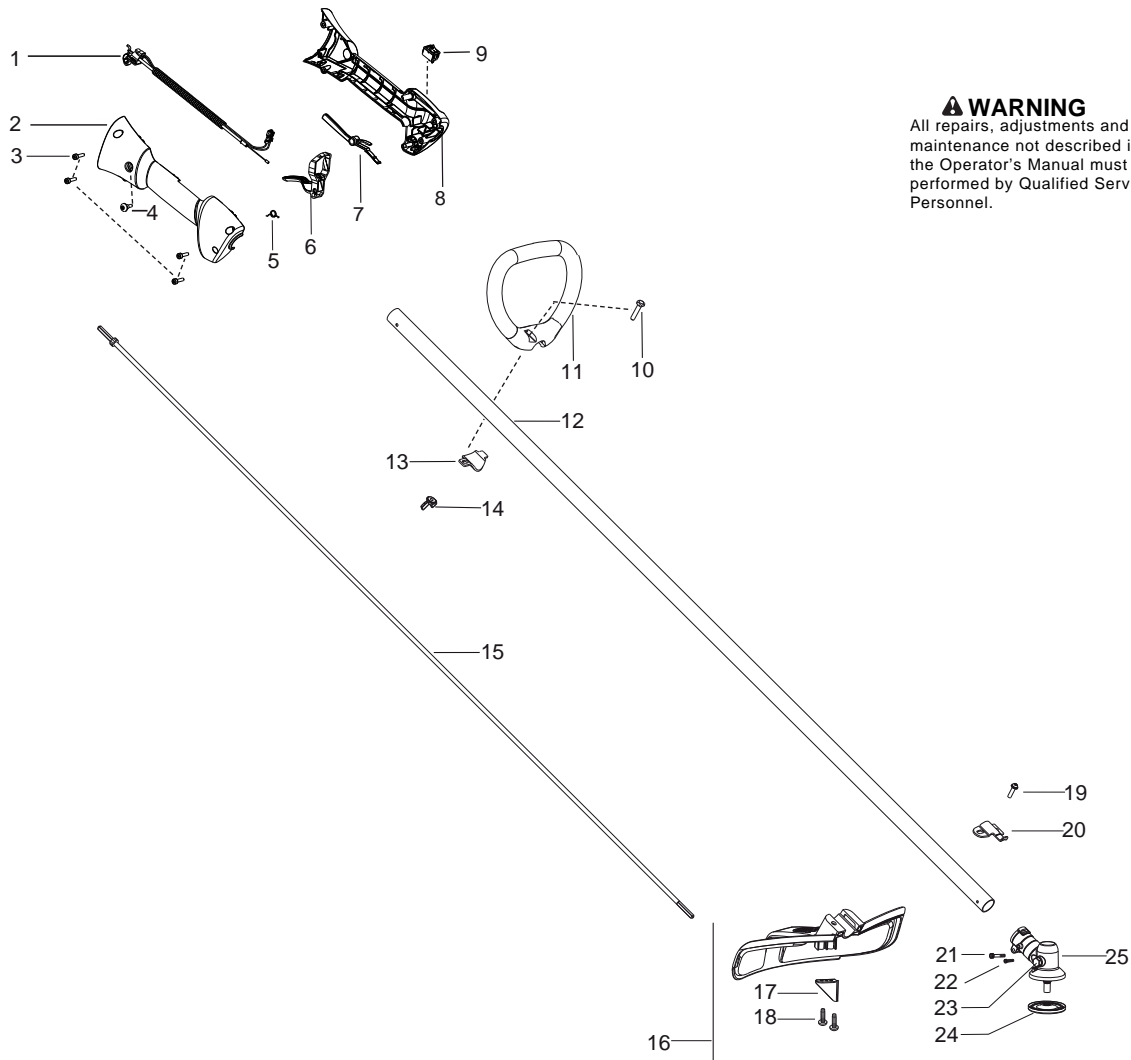

128L (EU,AU)

Spare parts

Ersatzteile

Pièces détachées

Reserve onderdelen

Repuestos

Reservdelar

Parts List No. 545192142		Husqvarna ® PARTS LIST	MODEL 128L (EU/AU)
Date 7/29/11	Replaces 545192142 - 8/20/10		NOTE : Illustration may differ from actual model due to design changes.

⚠ WARNING
All repairs, adjustments and maintenance not described in the Operator's Manual must be performed by Qualified Service Personnel.

Ref.	Part No.	Description	Ref.	Part No.	Description
1.	★ ★ ★ ★ ★ ★	Assy-Cable/Wire Harness	21.	530016014	Screw
2.	★ ★ ★ ★ ★ ★	Housing-Throttle (RH)	22.	545003902	Screw
3.	★ ★ ★ ★ ★ ★	Screw	23.	575724601	Grease Plug - 9mm
4.	★ ★ ★ ★ ★ ★	Screw	24.	537234901	Driver Disc
5.	530016454	Spring-Trigger	25.	530096295	Assy-Gearbox
6.	★ ★ ★ ★ ★ ★	Trigger			
7.	★ ★ ★ ★ ★ ★	Lockout-Throttle			
8.	★ ★ ★ ★ ★ ★	Housing-Throttle (LH)			
9.	★ ★ ★ ★ ★ ★	Kit-Switch			
10.	530015820	Bolt			
11.	545042201	Handle-Assist			
12.	575775201	Kit-Driveshaft SST (Incl. decal, 20,21,22,23,25)			
13.	530059185	Clamp-Handle			
14.	530016152	Wingnut			
15.	545007507	Flex shaft			
16.	545030901	Kit-Shield (Incl. 17,18,19)			
17.	530052286	Limiter-Line			
18.	530015814	Screw			
19.	530015771	Screw			
20.	530057554	Bracket-Shield		530031159	Wrench Hex (5/32")

✓ = New Part Number For This IPL

★ = Refer to the Service Reference Indicated for more information.(Located at the END of the IPL)

Parts List No. 545192142		Husqvarna ® PARTS LIST	MODEL 128L (EU/AU)
Date 7/29/11	Replaces 545192142 - 8/20/10		NOTE : Illustration may differ from actual model due to design changes.