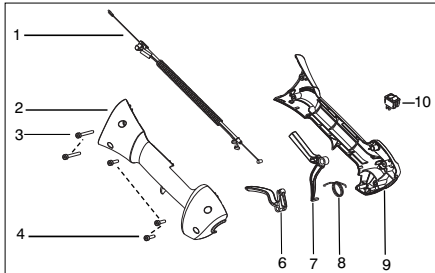

Parts List No. 545192142		Husqvarna® PARTS LIST	MODEL 128L (EU/AU)	
Date 7/29/11	Replaces 545192142 - 8/20/10		NOTE : Illustration may differ from actual model due to design changes.	Page: 3

***** Service Reference *****

Note : Due to product improvements, your unit may have a different throttle housing assembly.
Please refer to the serial number on your unit and order the parts below.

Serial Number - 2010-72N and lower, please use the following parts:

- Ref.# 1 - 545125301 - Assy-Cable/Wire Harness
- Ref.# 2 - 545062001 - Housing-throttle (RH)
- Ref.# 3 - 530016448 - Screw
- Ref.# 4 - 530016449 - Screw
- Ref.# 6 - 545066001 - Trigger
- Ref.# 7 - 530059804 - Lockout - Throttle
- Ref.# 8 - 545045601 - Spring - Lockout
- Ref.# 9 - 545067001 - Housing-throttle (LH)
- Ref.#10- 545030601 - Kit - Switch

Serial Number - 2010-73N and higher, please use the following parts: