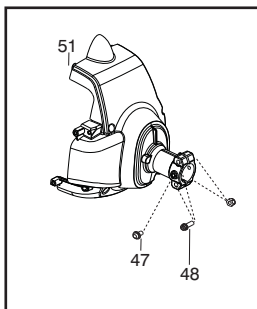

Serial Number - 2010-73N and higher, please use the following parts:

- Ref.# 47 - 530015805 - Screw
- Ref.# 48 - 530015774 - Screw
- Ref.# 51 - 545205201 - Assy. - Fan Housing