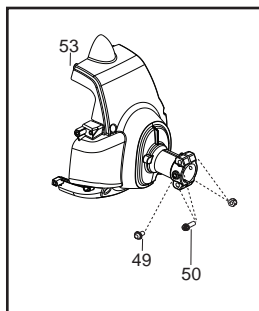

Serial Number - 2010-73N and higher, please use the following parts:

- Ref.# 49 - 530015805 - Screw
- Ref.# 50 - 530015774 - Screw
- Ref.# 53 - 545205201 - Assy. - Fan Housing