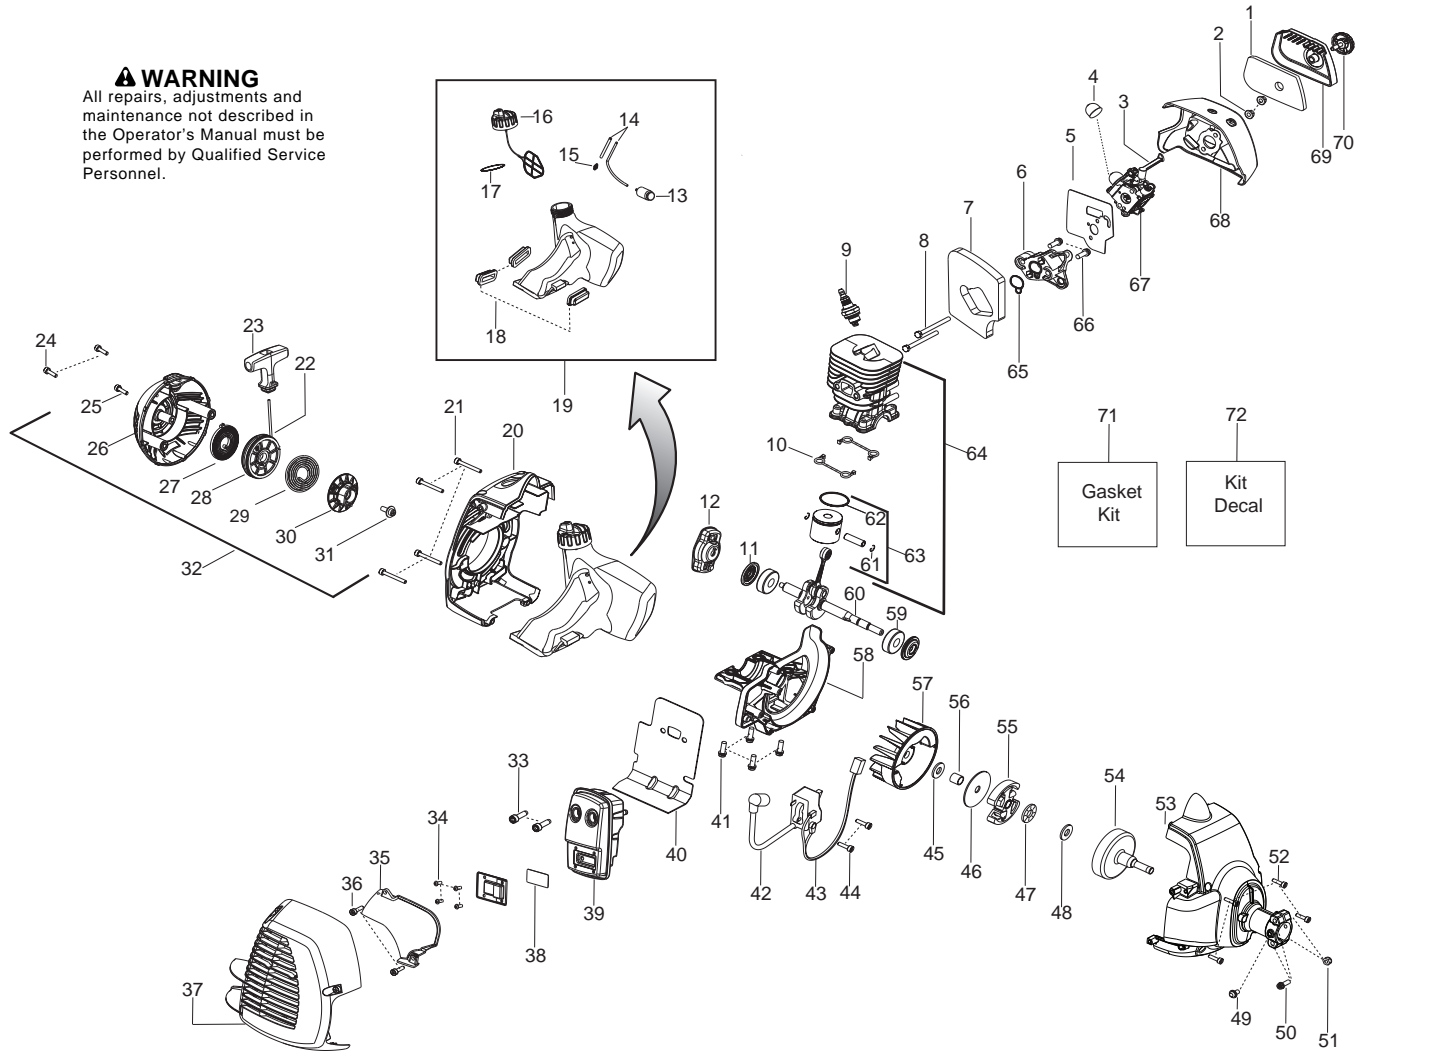

Parts List No. 545192151		Husqvarna® PARTS LIST	MODEL 128LDX (EU/AU)
Date 1/26/12	Replaces 545192151 - 8/02/11		Page: 2

NOTE : Illustration may differ from actual model due to design changes.

⚠ WARNING

All repairs, adjustments and maintenance not described in the Operator's Manual must be performed by Qualified Service Personnel.

Ref.	Part No.	Description	Ref.	Part No.	Description	Ref.	Part No.	Description
1.	530150253	Filter	27.	545008087	Kit-Spring	50.	★★★★★	Screw
2.	530016101	Nut-Carb. Screw	28.	545008078	Kit-Starter Pulley	51.	530015768	Nut
3.	530057844	Lever - Choke	29.	545038802	Spring - Driver	52.	530016456	Screw
4.	530058709	Bulb-Purge	30.	544038702	Pulley-Driver	53.	★★★★★	Assy-Fan Housing
5.	545008086	Kit-Carb. Gasket (Incl. 7,65)	31.	530016468	Screw	54.	530150039	Assy-Clutch Drum
6.	530035596	Adaptor-Carb.	32.	576368301	Assy-Starter Hsg. (Incl. 22,23,25 - 31)	55.	530055122	Assy-Clutch
7.	545008084	Foam-Gasket (kit)	33.	530058982	Bolt-Muffler	56.	530057852	Spacer
8.	530016400	Bolt	34.	530015241	Screw	57.	530039242	Flywheel
9.	952030201	Plug-Spark (RCJ-8Y)	35.	530150440	Shield-Heat	58.	545195601	Crankcase-Cast
10.	545008084	Seal-Cylinder (kit)	36.	530016449	Screw	59.	545013401	Bearing
11.	545008084	Seal-Crankshaft (kit)	37.	576215001	Kit - Muffler Guard (Incl. Screws)	60.	545195202	Assy-Crankshaft
12.	503873305	Assy-Starter Pawl	38.	545030501	Kit-Spark (Incl. 34)	61.	530015162	Retainer-Piston Pin
13.	530095646	Assy-Fuel Filter	39.	574031502	Kit-Muffler (Incl. 33,34,38,40)	62.	530019283	Ring-Piston
14.	530069599	Kit-Fuel Line (Incl. 15)	40.	545008084	Gasket-Paper Met.(kit)	63.	545081814	Kit-Piston (Incl. 60,61)
15.	530023877	Fitting-Fuel line	41.	530015897	Screw	64.	545008083	Kit-Piston/Cyl.(Incl. 63)
16.	530150350	Assy-Cap w/ret.(Incl. 17)	42.	545046701	Module-Ignition	65.	545008084	Seal-adaptor (kit)
17.	545008084	O-ring - Fuel Cap (kit)	43.	530039227	Assy-Leadwire	66.	530015897	Screw
18.	530059780	Isolator-Fuel Tank	44.	530016456	Screw	67.	545081848	Kit-Carb. (Incl. 3,4,5)
19.	545180870	Kit-Fuel Tank Assy. (Incl. 13,14,15,16,17,18)	45.	530016463	Washer	68.	576459001	Airbox
20.	576382101	Shroud-Rear (KIT)	46.	530094189	Washer-Clutch	69.	530057846	Cover-Air Box
21.	530016448	Screw	47.	545173401	Bearing - Thrust	70.	530059796	Assy-Knob
22.	545008079	Kit-Rope	48.	530016420	Washer - Thrust	71.	545008084	Kit-Gasket (Incl. 5,7,10,11,17,40,65)
23.	545043205	Handle-Starter	49.	★★★★★	Screw	72.	545003320	Kit - Decal
24.	530016426	Screw						
25.	530016449	Screw						
26.	576382101	Hsg.-Starter (KIT)						

✓ = New Part Number For This IPL

★ = Refer to the Service Reference Indicated for more information.(Located at the END of the IPL)