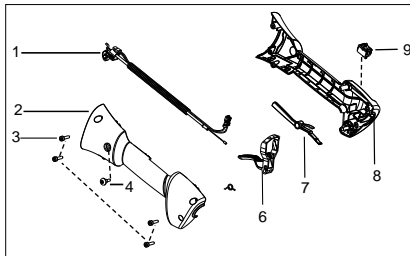

✓ = New Part Number For This IPL

★ = Refer to the Service Reference Indicated for more information.(Located at the END of the IPL)

|                                    |  |                               |  |
|------------------------------------|--|-------------------------------|--|
| <b>Parts List No.</b><br>545192151 |  | <b>Husqvarna</b> ® PARTS LIST | <b>MODEL</b><br>128LDX (EU/AU)   |
| <b>Date</b><br>1/26/12             | <b>Replaces</b><br>545192151 - 8/02/11 |                               | <b>NOTE</b> : Illustration may differ from actual model due to design changes. |

\*\*\*\*\* **Service Reference** \*\*\*\*\*

Note : Due to product improvements, your unit may have a different throttle housing assembly.  
Please refer to the serial number on your unit and order the parts below.

Serial Number - 2010-72N and lower, please use the following parts:

- Ref.# 1 - 545125301 - Assy-Cable/Wire Harness
- Ref.# 2 - 545062001 - Housing-throttle (RH)
- Ref.# 3 - 530016448 - Screw
- Ref.# 4 - 530016449 - Screw
- Ref.# 6 - 545066001 - Trigger
- Ref.# 7 - 530059804 - Lockout - Throttle
- Ref.# 8 - 545045601 - Spring - Lockout
- Ref.# 9 - 545067001 - Housing-throttle (LH)
- Ref.#10- 545030601 - Kit - Switch

Serial Number - 2010-73N and higher, please use the following parts:

- Ref.# 1 - 576139401 - Assy. - Cable/Wire Harness
- Ref.# 2 - 545223001 - Housing-throttle (RH)
- Ref.# 3 - 530016449 - Screw
- Ref.# 4 - 530015805 - Screw
- Ref.# 6 - 574355301 - Trigger
- Ref.# 7 - 574355401 - Lockout - Throttle
- Ref.# 8 - 545223201 - Housing-throttle (LH)
- Ref.# 9 - 545049309 - Switch