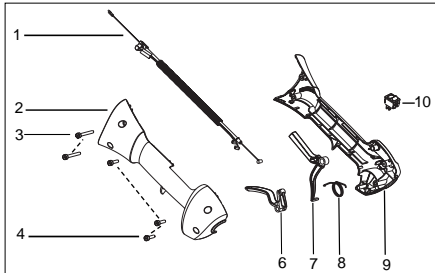

Parts List No. 545192151		Husqvarna® PARTS LIST	MODEL 128LDX (EU/AU)	
Date 1/26/12	Replaces 545192151 - 8/02/11		NOTE : Illustration may differ from actual model due to design changes.	Page: 3

***** **Service Reference** *****

Note : Due to product improvements, your unit may have a different throttle housing assembly.
Please refer to the serial number on your unit and order the parts below.

Serial Number - 2010-72N and lower, please use the following parts:

- Ref.# 1 - 545125301 - Assy-Cable/Wire Harness
- Ref.# 2 - 545062001 - Housing-throttle (RH)
- Ref.# 3 - 530016448 - Screw
- Ref.# 4 - 530016449 - Screw
- Ref.# 6 - 545066001 - Trigger
- Ref.# 7 - 530059804 - Lockout - Throttle
- Ref.# 8 - 545045601 - Spring - Lockout
- Ref.# 9 - 545067001 - Housing-throttle (LH)
- Ref.#10- 545030601 - Kit - Switch

Serial Number - 2010-73N and higher, please use the following parts: