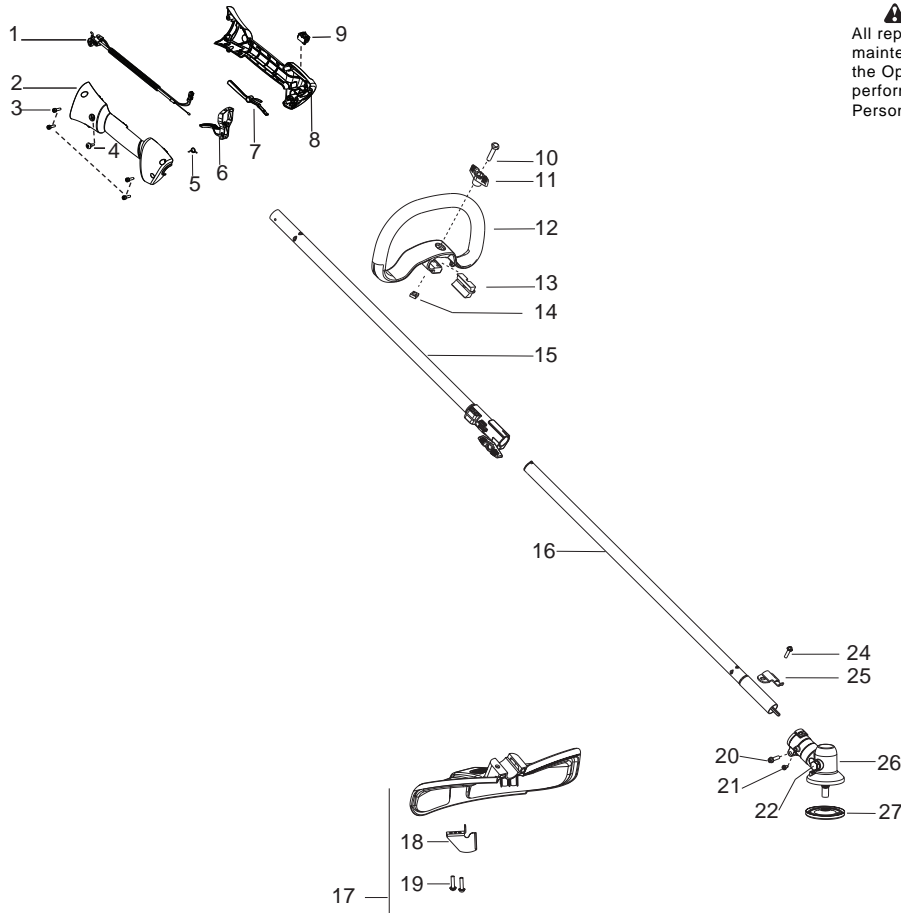

**⚠ WARNING**  
All repairs, adjustments and maintenance not described in the Operator's Manual must be performed by Qualified Service Personnel.

| Ref. | Part No.  | Description                                  | Ref. | Part No.  | Description        |
|------|-----------|--|------|-----------|--------------------|
| 1.   | ★ ★ ★ ★ ★ | Assy-Cable/Wire Harness                      | 22.  | 575724601 | Grease Plug - 9mm  |
| 2.   | ★ ★ ★ ★ ★ | Housing-Throttle (RH)                        | 24.  | 530015771 | Screw              |
| 3.   | ★ ★ ★ ★ ★ | Screw  | 25.  | 530057554 | Bracket-Shield     |
| 4.   | ★ ★ ★ ★ ★ | Screw  | 26.  | 530096295 | Assy-Gearbox       |
| 5.   | 530016454 | Spring-Trigger                               | 27.  | 537234901 | Driver Disc        |
| 6.   | ★ ★ ★ ★ ★ | Trigger                                      |      |           |                    |
| 7.   | ★ ★ ★ ★ ★ | Lockout-Throttle                             |      |           |                    |
| 8.   | ★ ★ ★ ★ ★ | Housing-Throttle (LH)                        |      |           |                    |
| 9.   | ★ ★ ★ ★ ★ | Kit-Switch                                   |      |           |                    |
| 10.  | 725238051 | Screw  |      |           |                    |
| 11.  | 503879001 | Knob   |      |           |                    |
| 12.  | 545144303 | Assy - Loop Handle                           |      |           |                    |
| 13.  | 503940301 | Spacer                                       |      |           |                    |
| 14.  | 502197101 | Nut - Square M6                              |      |           |                    |
| 15.  | 545003354 | Kit-Driveshaft Upper (Incl. flex)            |      |           |                    |
| 16.  | 545006067 | Kit-Lower Shaft (incl. flex,20,21,22,25,26 ) |      | 530031159 | Wrench-Hex (5/32") |
| 17.  | 545030901 | Kit-Shield (Incl. 18,19,24)                  |      |           |                    |
| 18.  | 530052286 | Limiter-Line                                 |      |           |                    |
| 19.  | 530015814 | Screw  |      |           |                    |
| 20.  | 530016014 | Screw  |      |           |                    |
| 21.  | 545003902 | Screw  |      |           |                    |