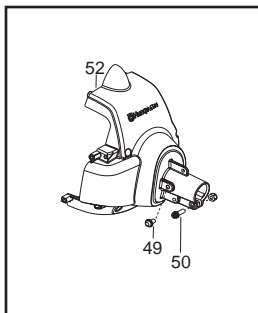

Serial Number - 2010-72N and lower, please use the following parts:

- Ref.# 49 - 530016469 - Screw
- Ref.# 50 - 530016470 - Screw
- Ref.# 52 - 545017501 - Assy. - Fan Housing