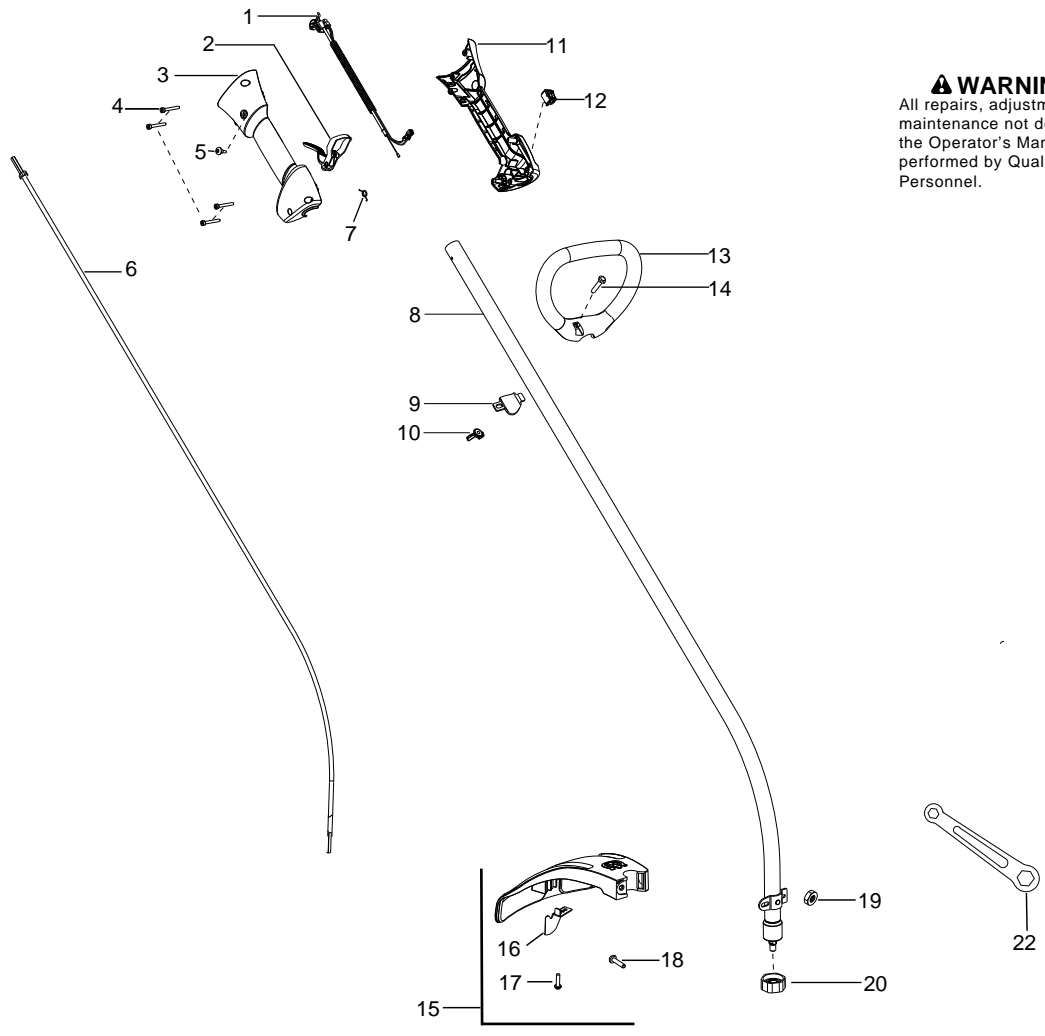

128C (ROW)

Spare parts

Ersatzteile

Pièces détachées

Reserve onderdelen

Repuestos

Reservdelar

Parts List No. 545192136		Husqvarna ® PARTS LIST	MODEL 128C (ROW)
Date 8/11/11	Replaces 545192136 - 6/08/10		NOTE : Illustration may differ from actual model due to design changes.

⚠ WARNING
All repairs, adjustments and maintenance not described in the Operator's Manual must be performed by Qualified Service Personnel.

Ref.	Part No.	Description	Ref.	Part No.	Description
1.	★ ★ ★ ★ ★ ★ ★ ★	Assy-Cable/Wire Harness	22.	530056401	Wrench
2.	★ ★ ★ ★ ★ ★ ★ ★	Trigger			
3.	★ ★ ★ ★ ★ ★ ★ ★	Housing-Throttle (RH)			
4.	★ ★ ★ ★ ★ ★ ★ ★	Screw			
5.	★ ★ ★ ★ ★ ★ ★ ★	Screw			
6.	545007508	Flexshaft			
7.	530016454	Spring-Trigger			
8.	575775801	Kit-Driveshaft			
9.	530059185	Clamp-Handle			
10.	530016152	Wingnut			
11.	★ ★ ★ ★ ★ ★ ★ ★	Housing-Throttle (LH)			
12.	★ ★ ★ ★ ★ ★ ★ ★	Kit-Switch			
13.	545042201	Handle-Assist			
14.	530015820	Bolt			
15.	545006095	Kit-Shield (Incl. 16,17,18,19, 22)			
16.	545081862	Kit - Limiter-Line (Incl. 17)			
17.	530015814	Screw			
18.	530015820	Bolt			
19.	530015197	Nut			
20.	545017403	Dust Cup			

✓ = New Part Number For This IPL

★ = Refer to the Service Reference Indicated for more information.(Located at the END of the IPL)

Parts List No. 545192136		Husqvarna ® PARTS LIST	MODEL 128C (ROW)
Date 8/11/11	Replaces 545192136 - 6/08/10		NOTE : Illustration may differ from actual model due to design changes.