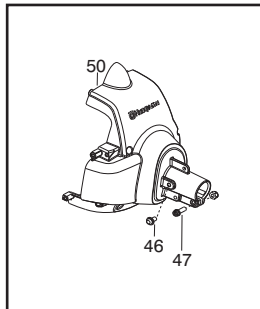

- Ref.# 46 - 530016469 - Screw
- Ref.# 47 - 530016470 - Screw
- Ref.# 50 - 545017501 - Assy. - Fan Housing

Serial Number - 2010-73N and higher, please use the following parts: