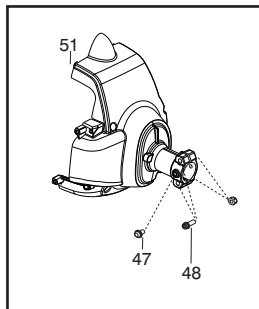

- Ref.# 47 - 530015805 - Screw
- Ref.# 48 - 530015774 - Screw
- Ref.# 51 - 545205201 - Assy. - Fan Housing