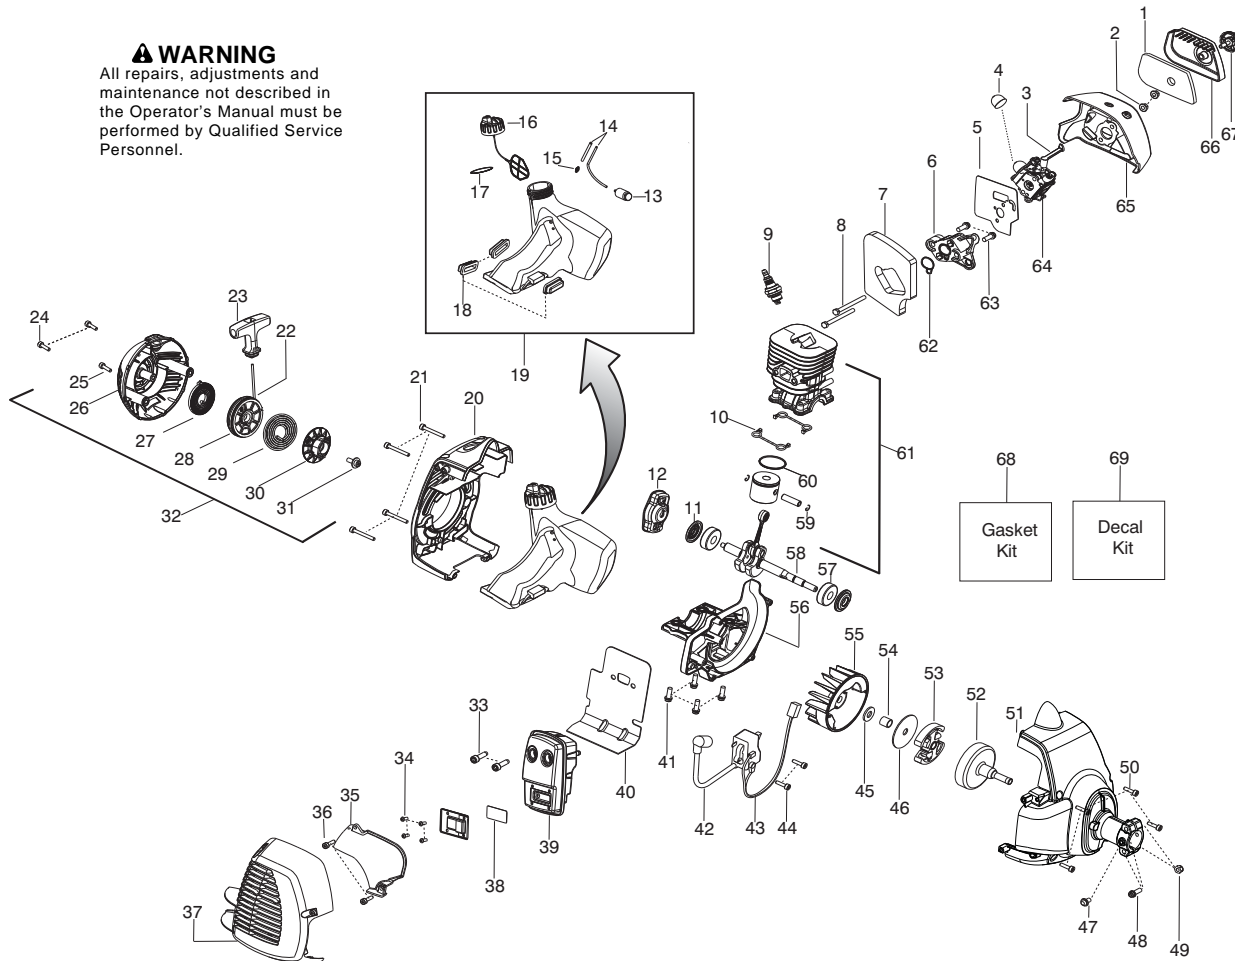

Parts List No. 545192136		Husqvarna® PARTS LIST	MODEL 128C (ROW)	
Date 8/11/11	Replaces 545192136 - 6/08/10		NOTE : Illustration may differ from actual model due to design changes.	Page: 2

⚠ WARNING

All repairs, adjustments and maintenance not described in the Operator's Manual must be performed by Qualified Service Personnel.

Ref.	Part No.	Description	Ref.	Part No.	Description	Ref.	Part No.	Description
1.	530150253	Filter	25.	530016449	Screw	47.	★★★★★	Screw
2.	530016101	Nut-Carb. Screw	26.	★★★★★	Starter Hsg. (KIT)	48.	★★★★★	Screw
3.	530057844	Lever - Choke	27.	545008087	Kit-Spring	49.	530015768	Locknut
4.	530058709	Bulb-Purge	28.	★★★★★	Kit-Starter Pulley	50.	530016456	Screw
5.	545008086	Kit-Carb. Gasket (Incl 7,62)	29.	544038802	Spring - Driver	51.	★★★★★	Assy-Fan Housing
6.	530035596	Adaptor-Carb.	30.	544038702	Pulley-Driver	52.	530150039	Assy-Clutch Drum
7.	545008084	Foam-Gasket (kit)	31.	530016468	Screw	53.	545064401	Assy-Clutch
8.	530016400	Bolt	32.	★★★★★	Assy-Starter Hsg. (Incl. 22,23,25 - 31)	54.	530057852	Spacer
9.	952030249	Plug-Spark (RCJ-6Y)	33.	530058982	Bolt-Muffler	55.	530039242	Flywheel
10.	545008084	Seal-Cylinder (kit)	34.	530015241	Screw	56.	545195601	Crankcase-Cast
11.	545008084	Seal-Crankshaft (kit)	35.	530150440	Shield-Heat	57.	545013401	Bearing
12.	503873305	Assy-Starter Pawl	36.	530016449	Screw	58.	545195202	Assy-Crankshaft
13.	530095646	Assy-Fuel Filter	37.	576215001	Kit - Muffler Guard (Incl. Screws)	59.	530015162	Retainer-Piston Pin
14.	530069599	Kit-Fuel Line (Incl. 15)	38.	545030501	Kit-Spark Arrestor(Incl.34)	60.	530019283	Ring-Piston
15.	530023877	Fitting-Fuel Line	39.	574031401	Kit-Muffler (Incl. 33,34,38,40)	61.	545008082	Kit-Piston/Cyl. (Incl. 59,60)
16.	530150350	Assy-Cap w/ret.(Incl. 17)	40.	545008084	Gasket-Paper Met.(kit)	62.	545008084	Seal-adaptor (kit)
17.	545008084	O-ring - Fuel Cap (kit)	41.	530015897	Screw	63.	530015897	Screw
18.	530059780	Isolator-Tank	42.	530039224	Module	64.	545081847	Kit-Carb. (Incl. 3,4,5)
19.	545180870	Kit-Fuel Tank Assy. (Incl. 13,14,15,16,17,18)	43.	530039227	Assy-Leadwire	65.	576459001	Air box
20.	576382101	Shroud-Rear	44.	530016456	Screw	66.	530057846	Cover-Air Box
21.	530016448	Screw	45.	530016463	Washer	67.	530059796	Assy-Knob
22.	545008079	Kit-Rope	46.	530094189	Washer-Clutch	68.	545008084	Kit-Gasket (Incl. 5,7,10,11,17,40,62)
23.	545043205	Handle-Starter				69.	545003318	Kit - Decal
24.	530016426	Screw						

✓ = New Part Number For This IPL

★ = Refer to the Service Reference Indicated for more information.(Located at the END of the IPL)