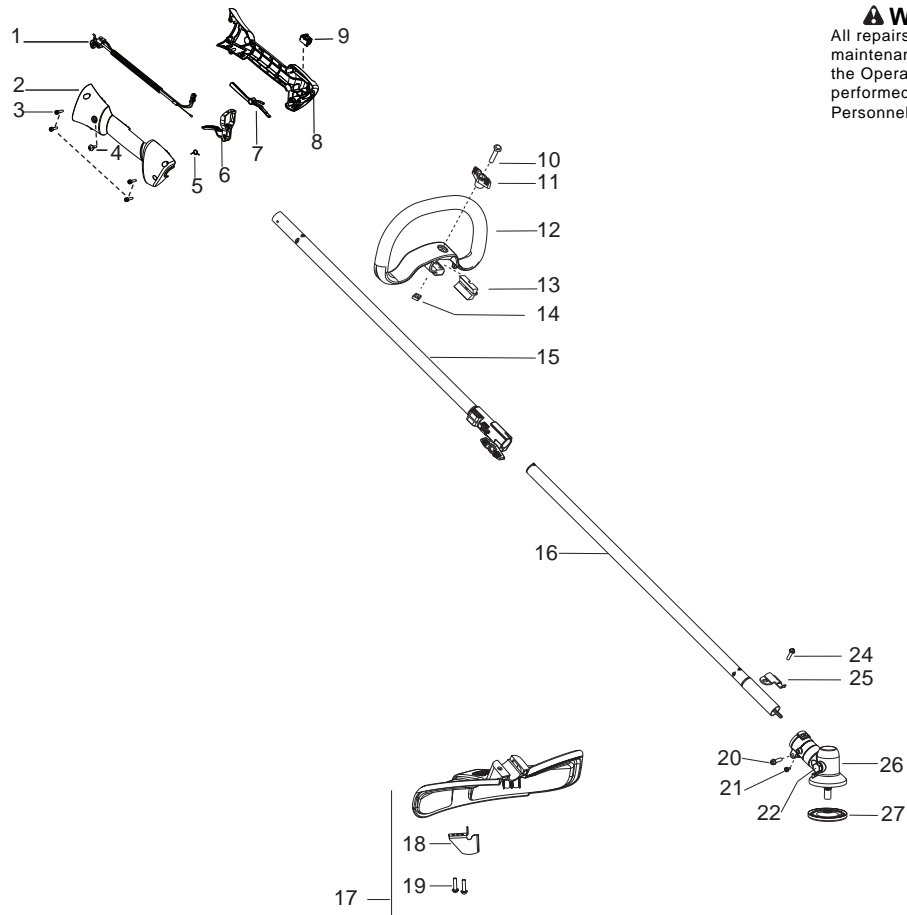

128LDX (ROW)

Spare parts

Ersatzteile

Pièces détachées

Reserve onderdelen

Repuestos

Reservdelar

Parts List No. 545192137		Husqvarna ® PARTS LIST	MODEL 128LDX (RoW)
Date 1/26/12	Replaces 545192137 - 8/11/11		NOTE : Illustration may differ from actual model due to design changes.

⚠ WARNING
All repairs, adjustments and maintenance not described in the Operator's Manual must be performed by Qualified Service Personnel.

Ref.	Part No.	Description	Ref.	Part No.	Description
1.	*****	Assy - Cable/Wire Harness	19.	530015814	Screw
2.	*****	Housing - Throttle (RH)	20.	530016014	Screw
3.	*****	Screw	21.	545003902	Screw
4.	*****	Screw	22.	575724601	Grease Plug - 9mm
5.	530016454	Spring - Trigger			
6.	*****	Trigger	24.	530015771	Screw
7.	*****	Lockout - Throttle	25.	530057554	Bracket - Shield
8.	*****	Housing - Throttle (LH)	26.	530096295	Assy - Gearbox
9.	*****	Kit-Switch	27.	537234901	Driver Disc
10.	725238051	Screw			
11.	503879001	Knob			
12.	545144303	Assy - Loop Handle			
13.	503940301	Spacer			
14.	502197101	Nut - Square M6			
15.	545003354	Kit - Driveshaft Upper (Incl. flex)			
16.	545006067	Kit - Lower Shaft (incl. flex,20,21,22,25,26)			
17.	545030901	Kit - Shield (Incl. 18,19,24)			
18.	530052286	Limiters - Line		530031159	Wrench - Hex (5/32")

✓ = New Part Number For This IPL

★ = Refer to the Service Reference Indicated for more information.(Located at the END of the IPL)

Parts List No. 545192137		Husqvarna ® PARTS LIST	MODEL 128LDX (RoW)
Date 1/26/12	Replaces 545192137 - 8/11/11		NOTE : Illustration may differ from actual model due to design changes.