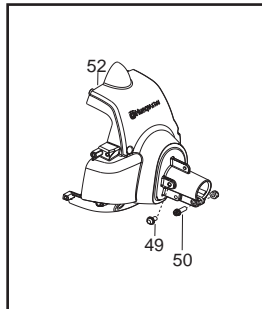

Serial Number - 2010-72N and lower, please use the following parts:

- Ref.# 49 - 530016469 - Screw
- Ref.# 50 - 530016470 - Screw
- Ref.# 52 - 545017501 - Assy. - Fan Housing