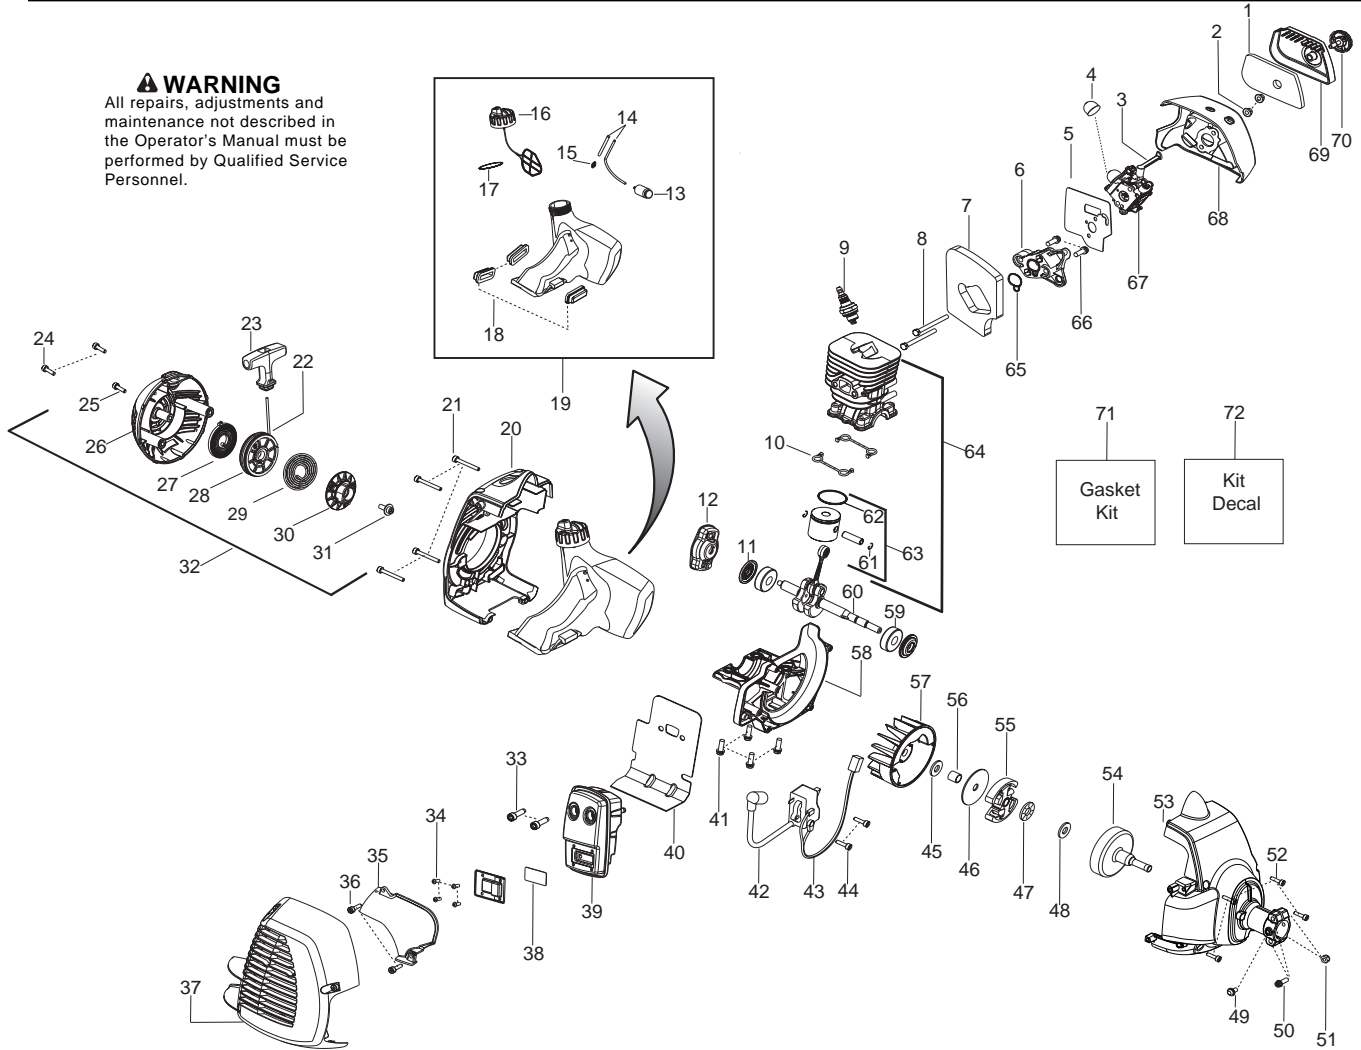

Parts List No. 545192137		Husqvarna® PARTS LIST	MODEL 128LDX (RoW)	
Date 1/26/12	Replaces 545192137 - 8/11/11		NOTE : Illustration may differ from actual model due to design changes.	Page: 2

⚠ WARNING

All repairs, adjustments and maintenance not described in the Operator's Manual must be performed by Qualified Service Personnel.

Ref.	Part No.	Description	Ref.	Part No.	Description	Ref.	Part No.	Description
1.	530150253	Filter	26.	★★★★★	Hsg. - Starter (KIT)	49.	★★★★★	Screw
2.	530016101	Nut - Carb. Screw	27.	545008087	Kit - Spring	50.	★★★★★	Screw
3.	530057844	Lever - Choke	28.	★★★★★	Kit - Starter Pulley	51.	530015768	Nut
4.	530058709	Bulb - Purge	29.	544038802	Spring - Driver	52.	530016456	Screw
5.	545008086	Kit - Carb. Gasket (Incl. 7,65)	30.	544038702	Pulley - Driver	53.	★★★★★	Assy - Fan Housing
6.	530035596	Adaptor - Carb.	31.	530016468	Screw	54.	530150039	Assy - Clutch Drum
7.	545008084	Foam - Gasket (kit)	32.	★★★★★	Assy - Starter Hsg (Incl. 22,23,25 - 31)	55.	530055122	Assy - Clutch
8.	530016400	Bolt	33.	530058982	Bolt - Muffler	56.	530057852	Spacer
9.	952030201	Plug - Spark (RCJ-8Y)	34.	530015241	Screw	57.	530039242	Flywheel
10.	545008084	Seal - Cylinder (kit)	35.	530150440	Shield - Heat	58.	545195601	Crankcase - Cast
11.	545008084	Seal - Crankshaft (kit)	36.	530016449	Screw	59.	545013401	Bearing
12.	503873305	Assy - Starter Pawl	37.	576215001	Kit - Muffler Guard (Incl. Screws)	60.	545195202	Assy - Crankshaft
13.	530095646	Assy - Fuel Filter	38.	545030501	Kit - Spark (Incl. 34)	61.	530015162	Retainer - Piston Pin
14.	530069599	Kit - Fuel Line (Incl. 15)	39.	574031401	Kit - Muffler	62.	530019283	Ring - Piston
15.	530023877	Fitting - Fuel line	40.	545008084	Gasket - Paper Met.(kit)	63.	545081814	Kit - Piston (Incl. 61,62)
16.	530150350	Assy - Cap w/ret.(Incl. 17)	41.	530015897	Screw	64.	545008083	Kit - Piston/Cyl.(Incl. 63)
17.	545008084	O-ring - Fuel Cap (kit)	42.	545046701	Module - Ignition	65.	545008084	Seal - adaptor (kit)
18.	530059780	Isolator - Fuel Tank	43.	530039227	Assy - Leadwire	66.	530015897	Screw
19.	545180870	Kit - Fuel Tank Assy. (Incl. 13,14,15,16,17,18)	44.	530016456	Screw	67.	545081847	Kit - Carb. (Incl. 3,4,5)
20.	576382101	Shroud - Rear	45.	530016463	Washer	68.	576459001	Airbox
21.	530016448	Screw	46.	530094189	Washer - Clutch	69.	530057846	Cover - Air Box
22.	545008079	Kit - Rope	47.	545173401	Bearing - Thrust	70.	530059796	Assy - Knob
23.	545043205	Handle - Starter	48.	530016420	Washer - Thrust	71.	545008084	Kit - Gasket (Incl. 5,7,10,11,17,40,65)
24.	530016426	Screw				72.	545003320	Kit - Decal
25.	530016449	Screw						

✓ = New Part Number For This IPL

★ = Refer to the Service Reference Indicated for more information.(Located at the END of the IPL)