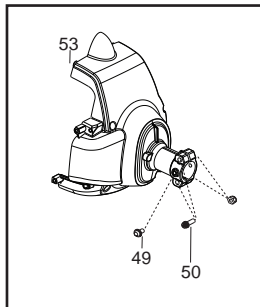

Serial Number - 2010-73N and higher, please use the following parts:

- Ref.# 49 - 530015805 - Screw
- Ref.# 50 - 530015774 - Screw
- Ref.# 53 - 545205201 - Assy. - Fan Housing