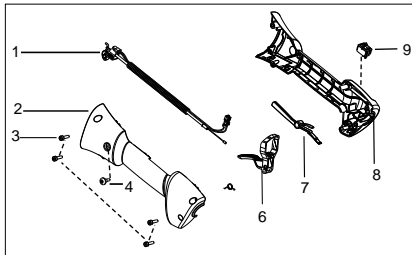

- Ref.# 1 - 576139401 - Assy. - Cable/Wire Harness
- Ref.# 2 - 545223001 - Housing-throttle (RH)
- Ref.# 3 - 530016449 - Screw
- Ref.# 4 - 530015805 - Screw
- Ref.# 6 - 574355301 - Trigger
- Ref.# 7 - 574355401 - Lockout - Throttle
- Ref.# 8 - 545223201 - Housing-throttle (LH)
- Ref.# 9 - 545049309 - Switch

***** **Service Reference** *****

Note : Due to product improvements, your unit may have a different fan housing assembly.
Please refer to the serial number on your unit and order the parts below.