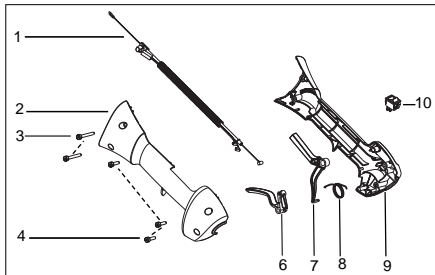

Parts List No. 545192137		Husqvarna® PARTS LIST	MODEL 128LDX (RoW)	
Date 1/26/12	Replaces 545192137 - 8/11/11		NOTE : Illustration may differ from actual model due to design changes.	Page: 3

***** **Service Reference** *****

Note : Due to product improvements, your unit may have a different throttle housing assembly.
Please refer to the serial number on your unit and order the parts below.

Serial Number - 2010-72N and lower, please use the following parts:

- Ref.# 1 - 545125301 - Assy-Cable/Wire Harness
- Ref.# 2 - 545062001 - Housing-throttle (RH)
- Ref.# 3 - 530016448 - Screw
- Ref.# 4 - 530016449 - Screw
- Ref.# 6 - 545066001 - Trigger
- Ref.# 7 - 530059804 - Lockout - Throttle
- Ref.# 8 - 545045601 - Spring - Lockout
- Ref.# 9 - 545067001 - Housing-throttle (LH)
- Ref.#10- 545030601 - Kit - Switch

Serial Number - 2010-73N and higher, please use the following parts: