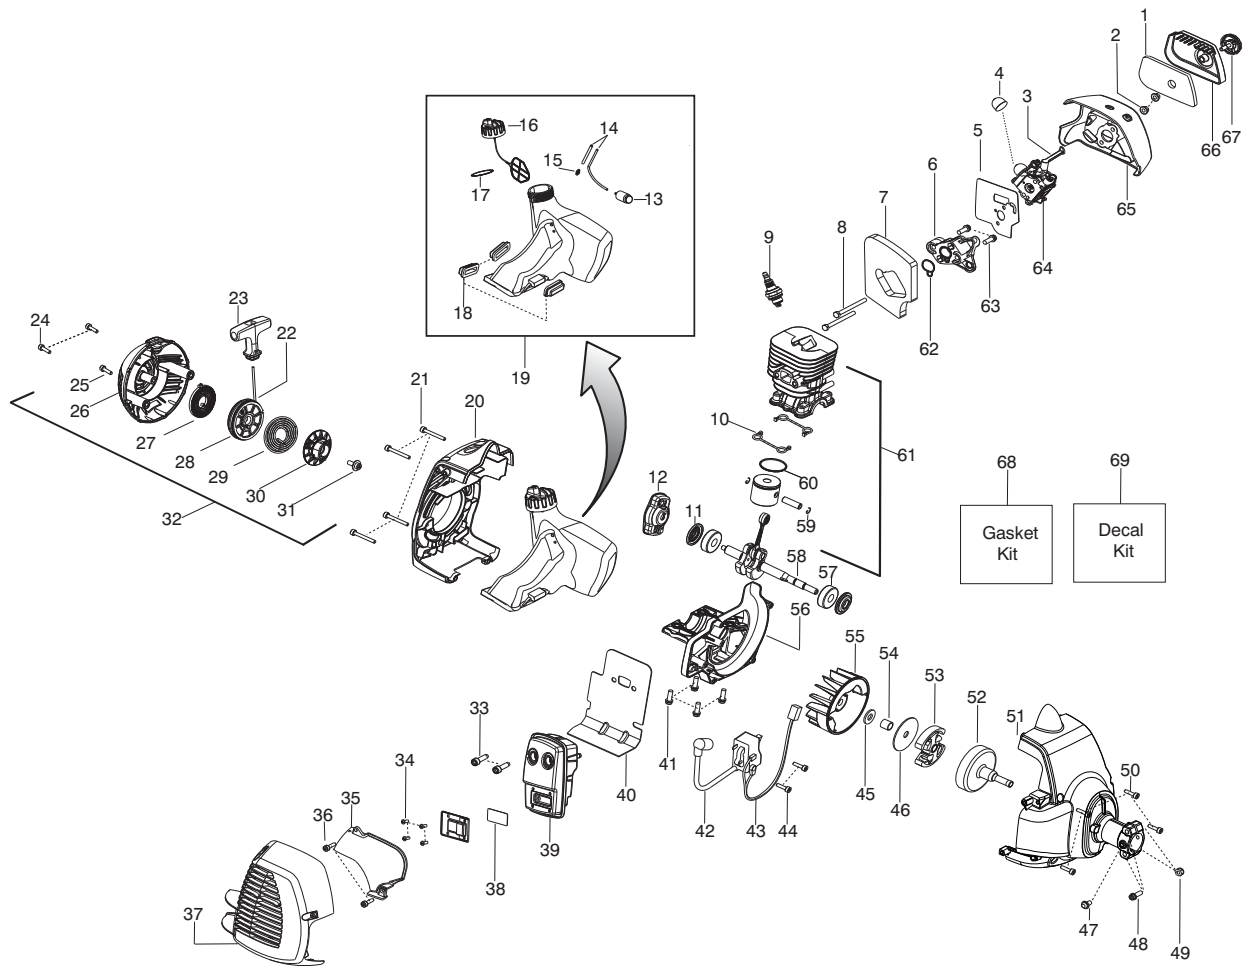

128L (ROW)

Spare parts

Ersatzteile

Pièces détachées

Reserve onderdelen

Repuestos

Reservdelar

Parts List No. 545192141		Husqvarna ® PARTS LIST	MODEL 128L (ROW)
Date 8/09/11	Replaces 545192141 - 8/20/10		NOTE : Illustration may differ from actual model due to design changes.

⚠ WARNING
All repairs, adjustments and maintenance not described in the Operator's Manual must be performed by Qualified Service Personnel.

Ref.	Part No.	Description	Ref.	Part No.	Description
1.	★ ★ ★ ★ ★	Assy-Cable/Wire Harness	18.	530015814	Screw
2.	★ ★ ★ ★ ★	Housing-Throttle (RH)	19.	530015771	Screw
3.	★ ★ ★ ★ ★	Screw	20.	530057554	Bracket-Shield
4.	★ ★ ★ ★ ★	Screw	21.	530016014	Screw
5.	530016454	Spring-Trigger	22.	545003902	Screw
6.	★ ★ ★ ★ ★	Trigger	23.	575724601	Grease Plug - 9mm
7.	★ ★ ★ ★ ★	Lockout-Throttle	24.	537234901	Driver Disc
8.	★ ★ ★ ★ ★	Housing-Throttle (LH)	25.	530096295	Assy-Gearbox
9.	★ ★ ★ ★ ★	Kit-Switch			
10.	530015820	Bolt			
11.	545042201	Handle-Assist			
12.	575775301	Kit-Driveshaft SST (Incl. decal, 20,21,22,23,25)			
13.	530059185	Clamp-Handle			
14.	530016152	Wingnut			
15.	545007507	Flex shaft			
16.	545030901	Kit-Shield (Incl. 17,18,19)			
17.	530052286	Limiters-Line			

✓ = New Part Number For This IPL

★ = Refer to the Service Reference Indicated for more information.(Located at the END of the IPL)

Parts List No. 545192141		Husqvarna ® PARTS LIST	MODEL 128L (ROW)
Date 8/09/11	Replaces 545192141 - 8/20/10		NOTE : Illustration may differ from actual model due to design changes.