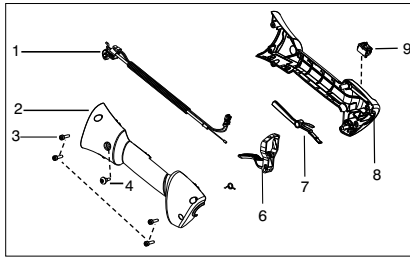

- Ref.# 1 - 576139401 - Assy. - Cable/Wire Harness
- Ref.# 2 - 545223001 - Housing-throttle (RH)
- Ref.# 3 - 530016449 - Screw
- Ref.# 4 - 530015805 - Screw
- Ref.# 6 - 574355301 - Trigger
- Ref.# 7 - 574355401 - Lockout - Throttle
- Ref.# 8 - 545223201 - Housing-throttle (LH)
- Ref.# 9 - 545049309 - Switch

***** Service Reference *****

Note : Due to product improvements, your unit may have a different fan housing assembly.
Please refer to the serial number on your unit and order the parts below.