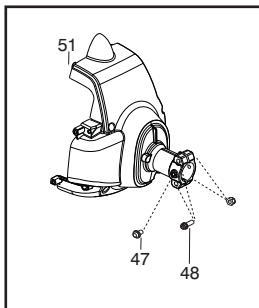

Serial Number - 2010-73N and higher, please use the following parts:

- Ref.# 47 (page 2)- 530015805 - Screw
- Ref.# 48 (page 2)- 530015774 - Screw
- Ref.# 51 (page 2)- 545205201 - Assy. - Fan Housing