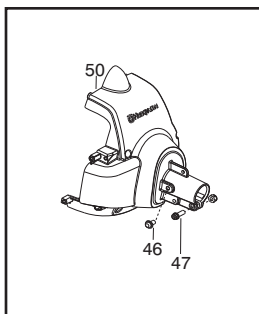

Serial Number - 2010-72N and lower, please use the following parts:

- Ref.# 46 (page 2)- 530016469 - Screw
- Ref.# 47 (page 2)- 530016470 - Screw
- Ref.# 50 (page 2)- 545017501 - Assy. - Fan Housing