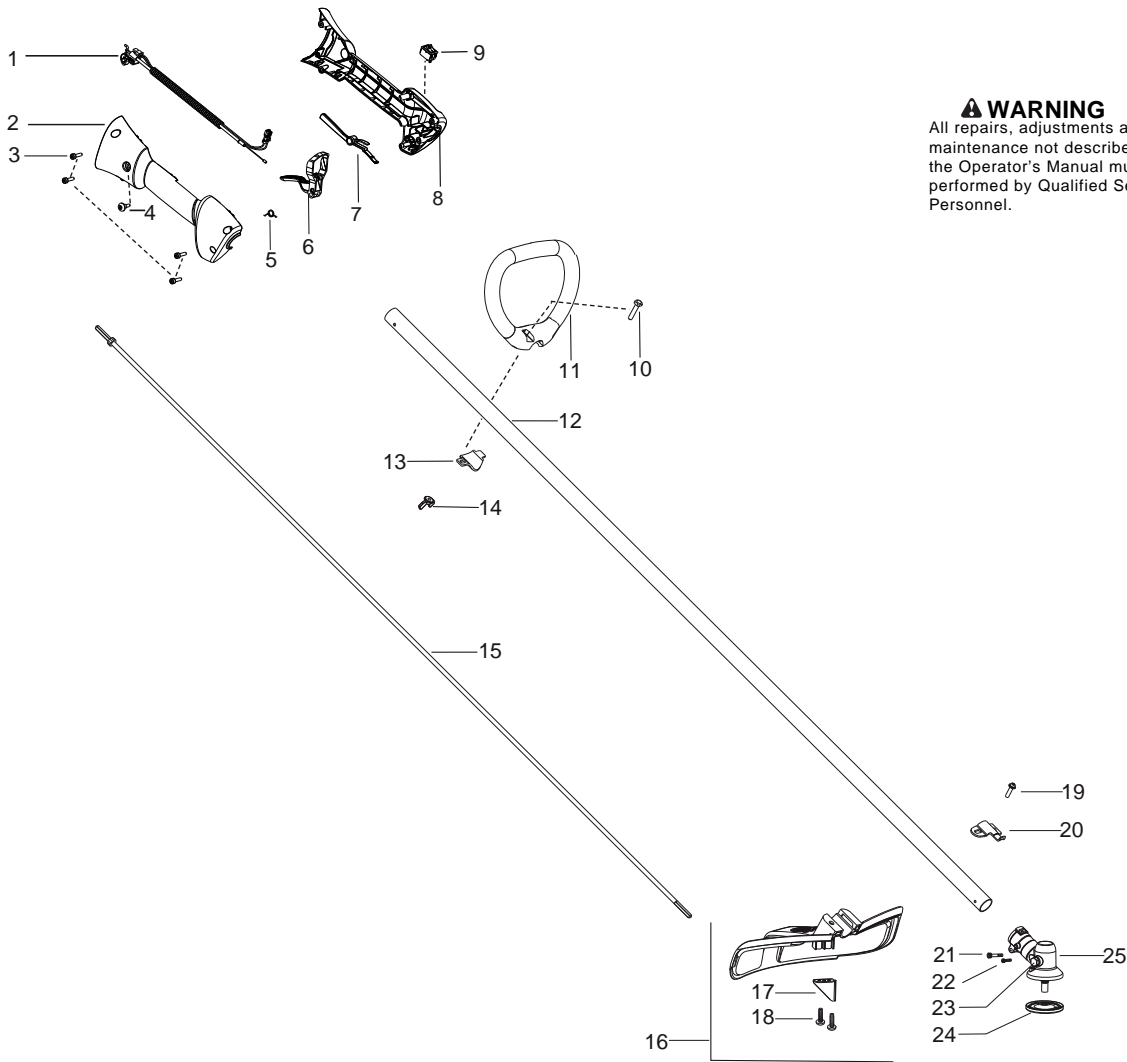

128L (ROW)

Spare parts

Ersatzteile

Pièces détachées

Reserve onderdelen

Repuestos

Reservdelar

Parts List No. 545192141		Husqvarna ® PARTS LIST	MODEL 128L (ROW)
Date 8/09/11	Replaces 545192141 - 8/20/10		NOTE : Illustration may differ from actual model due to design changes.

⚠ WARNING
All repairs, adjustments and maintenance not described in the Operator's Manual must be performed by Qualified Service Personnel.

Ref.	Part No.	Description	Ref.	Part No.	Description
1.	★ ★ ★ ★ ★	Assy-Cable/Wire Harness	18.	530015814	Screw
2.	★ ★ ★ ★ ★	Housing-Throttle (RH)	19.	530015771	Screw
3.	★ ★ ★ ★ ★	Screw	20.	530057554	Bracket-Shield
4.	★ ★ ★ ★ ★	Screw	21.	530016014	Screw
5.	530016454	Spring-Trigger	22.	545003902	Screw
6.	★ ★ ★ ★ ★	Trigger	23.	575724601	Grease Plug - 9mm
7.	★ ★ ★ ★ ★	Lockout-Throttle	24.	537234901	Driver Disc
8.	★ ★ ★ ★ ★	Housing-Throttle (LH)	25.	530096295	Assy-Gearbox
9.	★ ★ ★ ★ ★	Kit-Switch			
10.	530015820	Bolt			
11.	545042201	Handle-Assist			
12.	575775301	Kit-Driveshaft SST (Incl. decal, 20,21,22,23,25)			
13.	530059185	Clamp-Handle			
14.	530016152	Wingnut			
15.	545007507	Flex shaft			
16.	545030901	Kit-Shield (Incl. 17,18,19)			
17.	530052286	Limiters-Line			

✓ = New Part Number For This IPL

★ = Refer to the Service Reference Indicated for more information.(Located at the END of the IPL)

Parts List No. 545192141		Husqvarna ® PARTS LIST	MODEL 128L (ROW)
Date 8/09/11	Replaces 545192141 - 8/20/10		NOTE : Illustration may differ from actual model due to design changes.