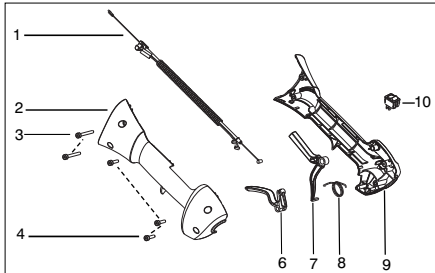

Parts List No. 545192141		Husqvarna® PARTS LIST	MODEL 128L (ROW)	
Date 8/09/11	Replaces 545192141 - 8/20/10		NOTE : Illustration may differ from actual model due to design changes.	Page: 3

***** Service Reference *****

Note : Due to product improvements, your unit may have a different throttle housing assembly.
Please refer to the serial number on your unit and order the parts below.

Serial Number - 2010-72N and lower, please use the following parts:

- Ref.# 1 - 545125301 - Assy-Cable/Wire Harness
- Ref.# 2 - 545062001 - Housing-throttle (RH)
- Ref.# 3 - 530016448 - Screw
- Ref.# 4 - 530016449 - Screw
- Ref.# 6 - 545066001 - Trigger
- Ref.# 7 - 530059804 - Lockout - Throttle
- Ref.# 8 - 545045601 - Spring - Lockout
- Ref.# 9 - 545067001 - Housing-throttle (LH)
- Ref.#10- 545030601 - Kit - Switch

Serial Number - 2010-73N and higher, please use the following parts: