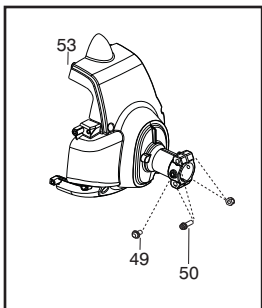

Serial Number - 2010-73N and higher, please use the following parts:

- Ref.# 49 - 530015805 - Screw
- Ref.# 50 - 530015774 - Screw
- Ref.# 53 - 545205201 - Assy. - Fan Housing