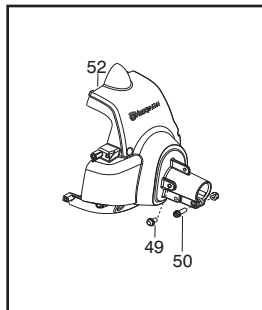

Serial Number - 2010-72N and lower, please use the following parts:

- Ref.# 49 - 530016469 - Screw
- Ref.# 50 - 530016470 - Screw
- Ref.# 52 - 545017501 - Assy. - Fan Housing