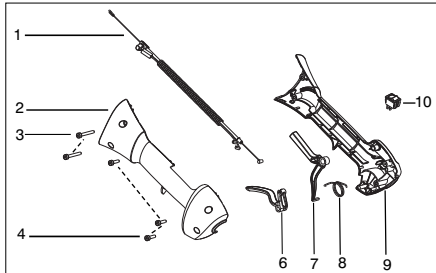

Parts List No. 545192148		Husqvarna® PARTS LIST	MODEL 128RJ (ROW)	
Date 8/11/11	Replaces 545192148 - 8/23/10		NOTE : Illustration may differ from actual model due to design changes.	Page: 3

***** **Service Reference** *****

Note : Due to product improvements, your unit may have a different throttle housing assembly.
Please refer to the serial number on your unit and order the parts below.

Serial Number - 2010-72N and lower, please use the following parts:

- Ref.# 1 - 545125301 - Assy-Cable/Wire Harness
- Ref.# 2 - 545062001 - Housing-throttle (RH)
- Ref.# 3 - 530016448 - Screw
- Ref.# 4 - 530016449 - Screw
- Ref.# 6 - 545066001 - Trigger
- Ref.# 7 - 530059804 - Lockout - Throttle
- Ref.# 8 - 545045601 - Spring - Lockout
- Ref.# 9 - 545067001 - Housing-throttle (LH)
- Ref.#10- 545030601 - Kit - Switch

Serial Number - 2010-73N and higher, please use the following parts: