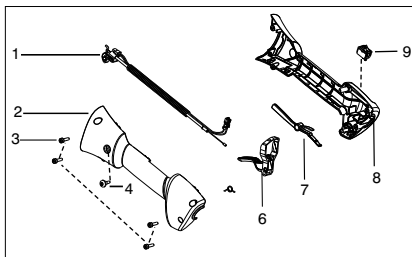

- Ref.# 1 - 576139401 - Assy. - Cable/Wire Harness
- Ref.# 2 - 545223001 - Housing-throttle (RH)
- Ref.# 3 - 530016449 - Screw
- Ref.# 4 - 530015805 - Screw
- Ref.# 6 - 574355301 - Trigger
- Ref.# 7 - 574355401 - Lockout - Throttle
- Ref.# 8 - 545223201 - Housing-throttle (LH)
- Ref.# 9 - 545049309 - Switch

***** **Service Reference** *****

Note : Due to product improvements, your unit may have a different fan housing assembly.
Please refer to the serial number on your unit and order the parts below.