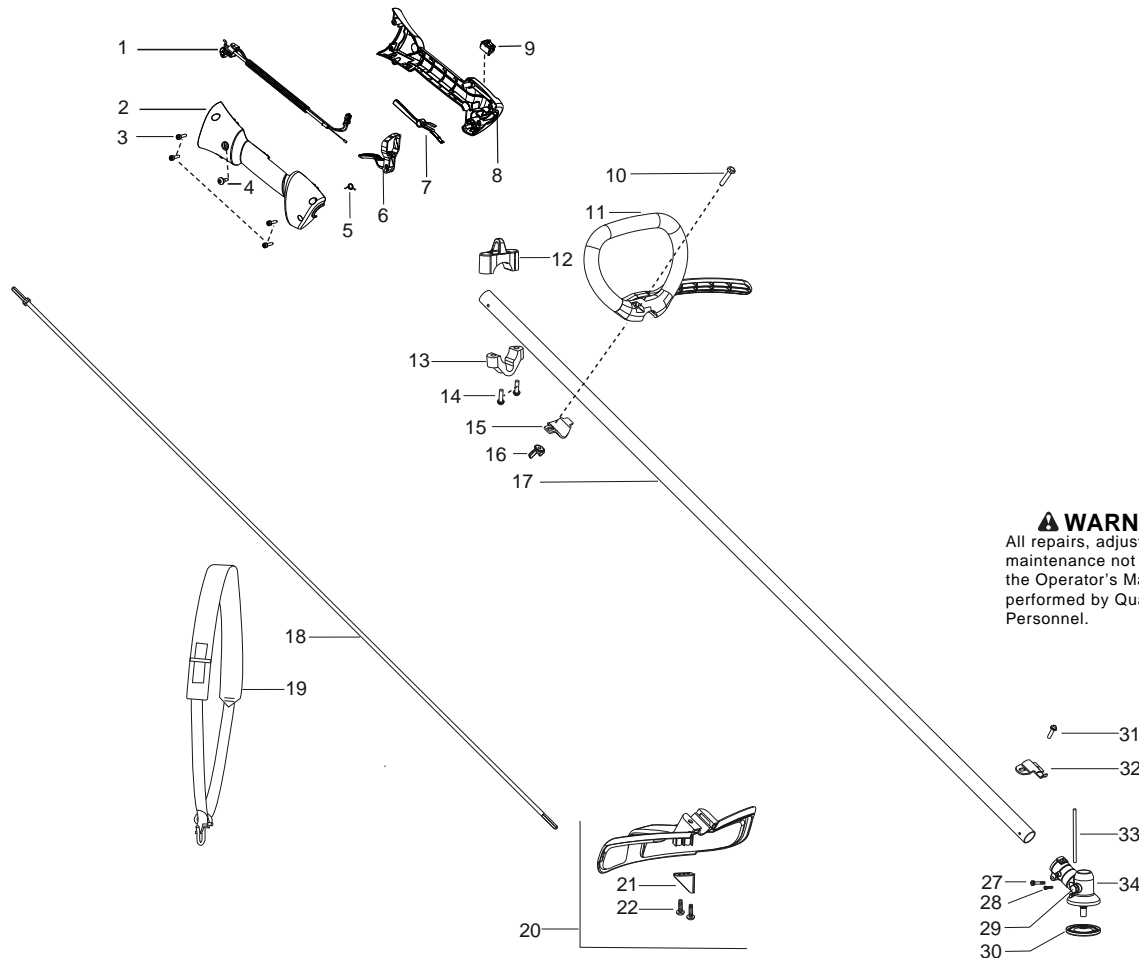

# 128RJ (ROW)

**Spare parts**

**Ersatzteile**

**Pièces détachées**

**Reserve onderdelen**

**Repuestos**

**Reservdelar**

Parts List No. 545192148		<b>Husqvarna</b> ® PARTS LIST	MODEL 128RJ (ROW)
Date 8/11/11	Replaces 545192148 - 8/23/10		NOTE : Illustration may differ from actual model due to design changes.

✓ = New Part Number For This IPL

★ = Refer to the Service Reference Indicated for more information.(Located at the END of the IPL)

<b>Parts List No.</b> 545192148		<b>Husqvarna</b> ® PARTS LIST	<b>MODEL</b> 128RJ (ROW)
<b>Date</b> 8/11/11	<b>Replaces</b> 545192148 - 8/23/10		<b>NOTE</b> : Illustration may differ from actual model due to design changes.