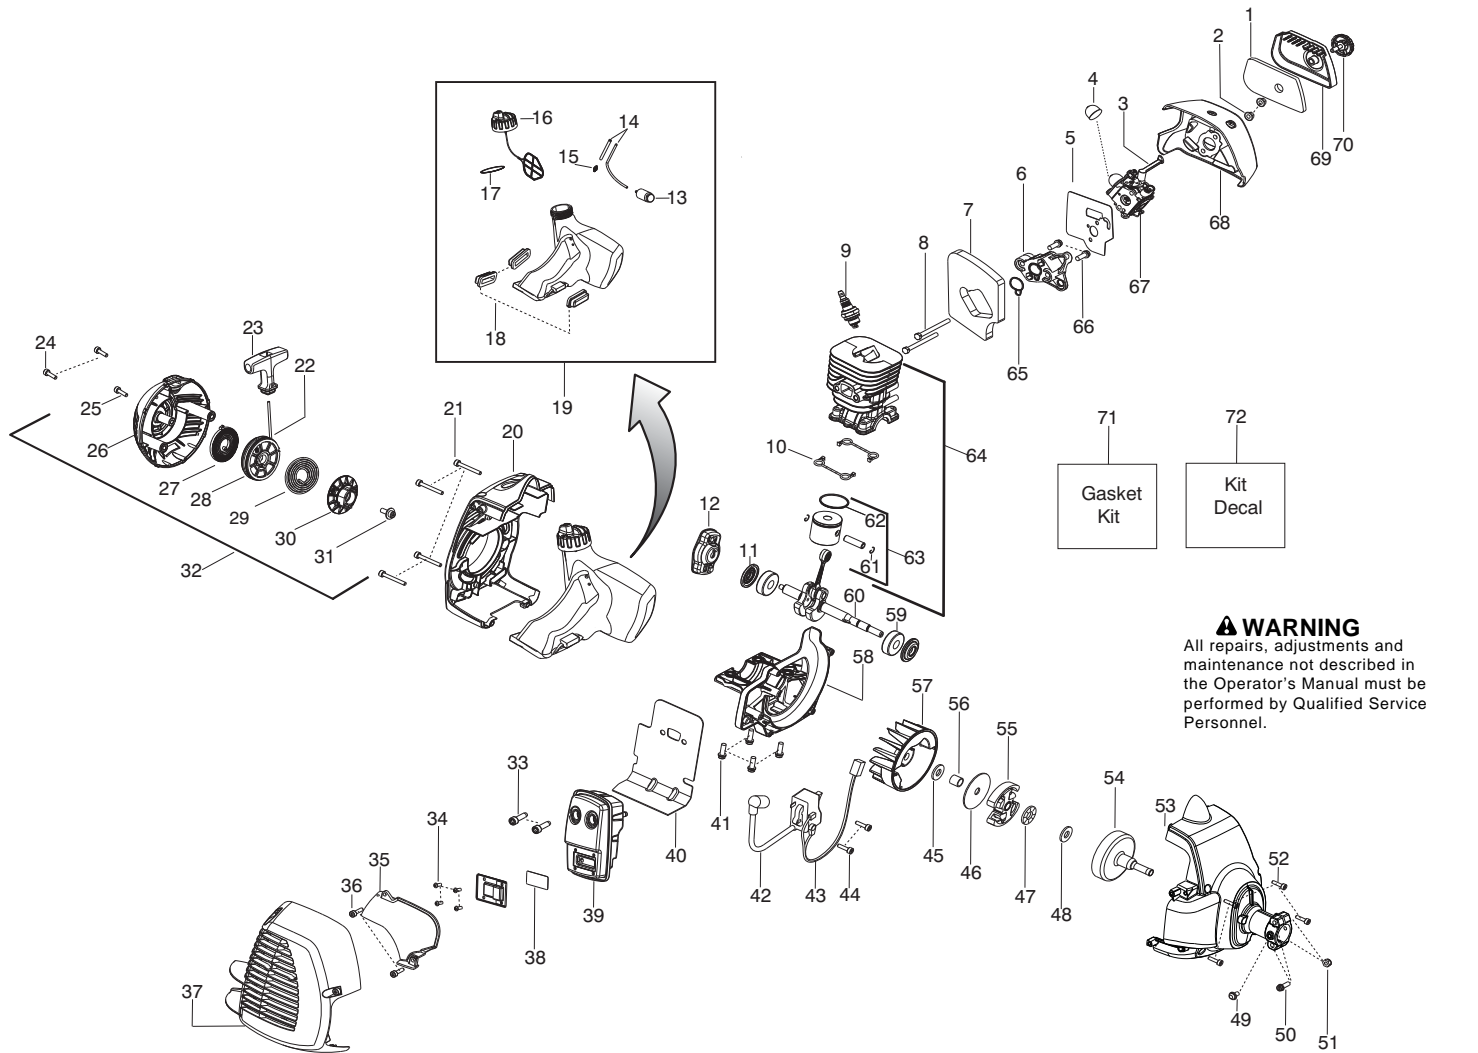

# 128RJ (ROW)

**Spare parts**

**Ersatzteile**

**Pièces détachées**

**Reserve onderdelen**

**Repuestos**

**Reservdelar**

Parts List No. 545192148		<b>Husqvarna</b> ® PARTS LIST	MODEL 128RJ (ROW)
Date 8/11/11	Replaces 545192148 - 8/23/10		NOTE : Illustration may differ from actual model due to design changes.

✓ = New Part Number For This IPL

★ = Refer to the Service Reference Indicated for more information.(Located at the END of the IPL)

<b>Parts List No.</b> 545192148		<b>Husqvarna</b> ® PARTS LIST	<b>MODEL</b> 128RJ (ROW)
<b>Date</b> 8/11/11	<b>Replaces</b> 545192148 - 8/23/10		<b>NOTE</b> : Illustration may differ from actual model due to design changes.