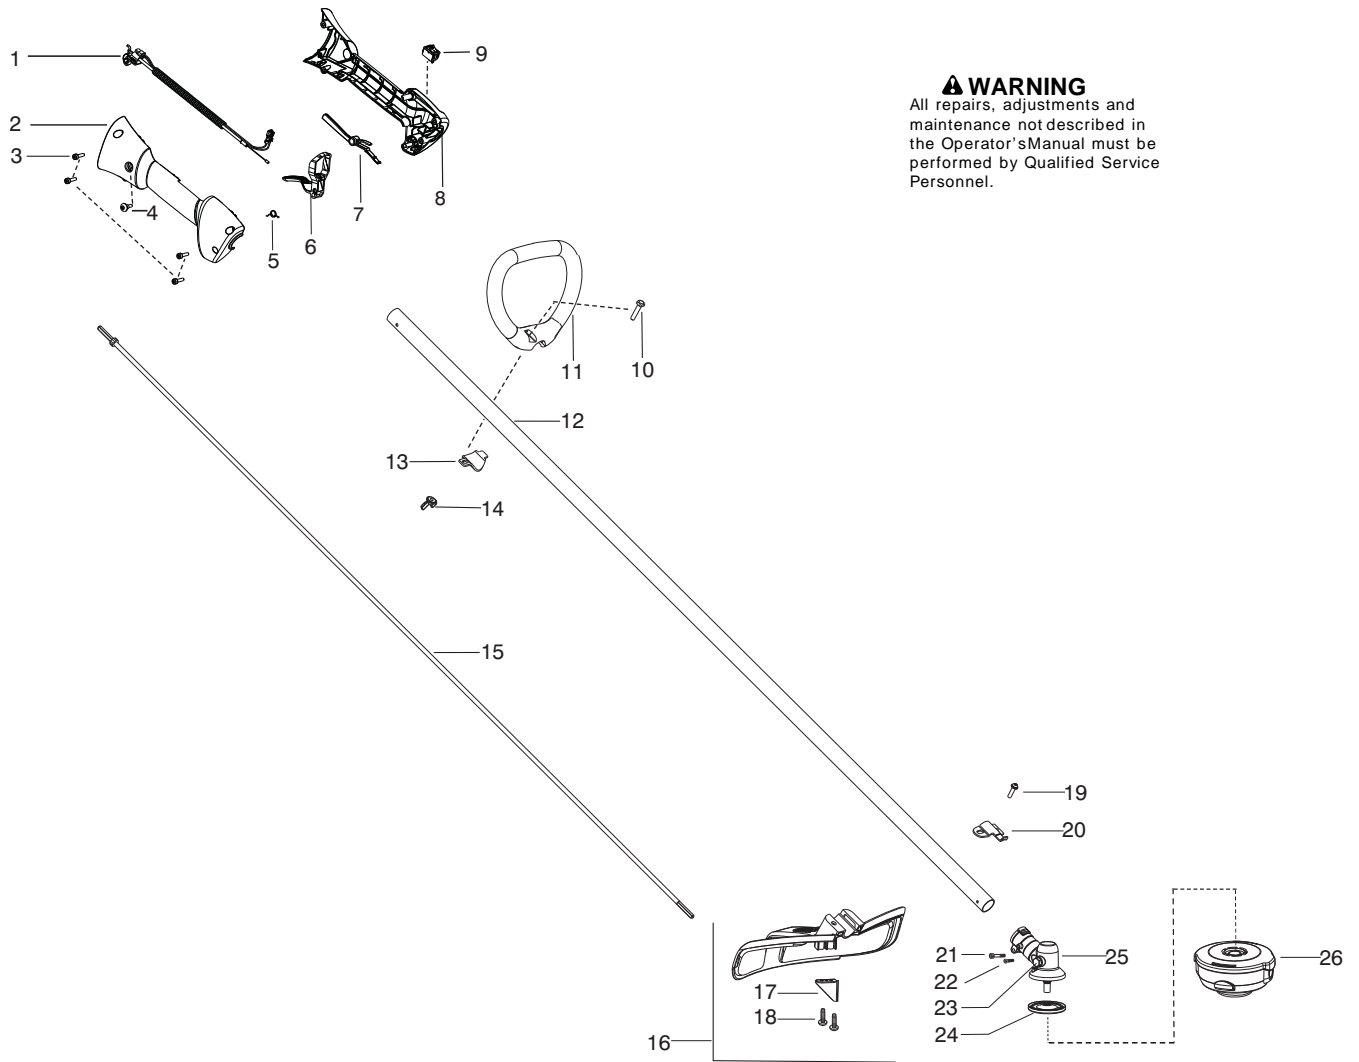

Parts List No. 545011599		Husqvarna ® PARTS LIST	MODEL 128L (US/CAN)
Date 5/09/12	Replaces 545011599 - 8/20/10		NOTE : Illustration may differ from actual model due to design changes.

⚠ WARNING
All repairs, adjustments and maintenance not described in the Operator's Manual must be performed by Qualified Service Personnel.

Ref.	Part No.	Description	Ref.	Part No.	Description
1.	★ ★ ★ ★ ★ ★	Assy-Cable/Wire Harness	18.	530015814	Screw
2.	★ ★ ★ ★ ★ ★	Housing-Throttle (RH)	19.	530015771	Screw
3.	★ ★ ★ ★ ★ ★	Screw	20.	530057554	Bracket-Shield
4.	★ ★ ★ ★ ★ ★	Screw	21.	530016014	Screw
5.	530016454	Spring-Trigger	22.	545003902	Screw
6.	★ ★ ★ ★ ★ ★	Trigger	23.	575724601	Grease Plug - 9mm
7.	★ ★ ★ ★ ★ ★	Lockout-Throttle	24.	537234901	Driver Disc
8.	★ ★ ★ ★ ★ ★	Housing-Throttle (LH)	25.	530096295	Assy-Gearbox
9.	★ ★ ★ ★ ★ ★	Kit-Switch	26.	537338306	Assy-T25 Cutting Head
10.	530015820	Bolt			
11.	545042201	Handle-Assist			
12.	575755501	Kit-Driveshaft SST (Incl. decal, 20,21,22,23,25)			
13.	530059185	Clamp-Handle			
14.	530016152	Wingnut			
15.	545007507	Flex shaft			
16.	545030901	Kit-Shield (Incl. 17,18,19)			
17.	530052286	Limiters-Line			
				Not Shown	
			115373927		Manual

✓ = New Part Number For This IPL

★ = Refer to the Service Reference Indicated for more information.(Located at the END of the IPL)

Parts List No. 545011599		Husqvarna ® PARTS LIST	MODEL 128L (US/CAN)
Date 5/09/12	Replaces 545011599 - 8/20/10		NOTE : Illustration may differ from actual model due to design changes.