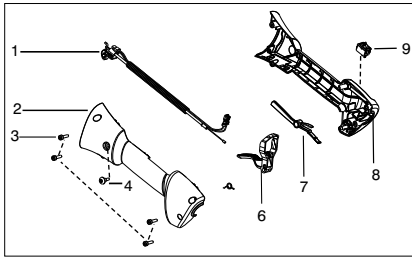

- Ref.# 1 - 576139401 - Assy. - Cable/Wire Harness
- Ref.# 2 - 545223001 - Housing-throttle (RH)
- Ref.# 3 - 530016449 - Screw
- Ref.# 4 - 530015805 - Screw
- Ref.# 6 - 574355301 - Trigger
- Ref.# 7 - 574355401 - Lockout - Throttle
- Ref.# 8 - 545223201 - Housing-throttle (LH)
- Ref.# 9 - 545049309 - Switch

***** Service Reference *****

Note : Due to product improvements, your unit may have a different fan housing assembly.
Please refer to the serial number on your unit and order the parts below.