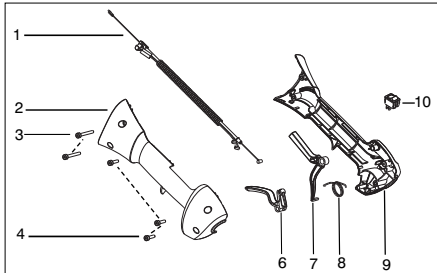

Parts List No. 545011599		Husqvarna® PARTS LIST	MODEL 128L (US/CAN)	
Date 5/09/12	Replaces 545011599 - 8/20/10		NOTE : Illustration may differ from actual model due to design changes.	Page: 3

***** Service Reference *****

Note : Due to product improvements, your unit may have a different throttle housing assembly.
Please refer to the serial number on your unit and order the parts below.

Serial Number - 2010-72N and lower, please use the following parts:

- Ref.# 1 - 545125301 - Assy-Cable/Wire Harness
- Ref.# 2 - 545062001 - Housing-throttle (RH)
- Ref.# 3 - 530016448 - Screw
- Ref.# 4 - 530016449 - Screw
- Ref.# 6 - 545066001 - Trigger
- Ref.# 7 - 530059804 - Lockout - Throttle
- Ref.# 8 - 545045601 - Spring - Lockout
- Ref.# 9 - 545067001 - Housing-throttle (LH)
- Ref.#10- 545030601 - Kit - Switch

Serial Number - 2010-73N and higher, please use the following parts: