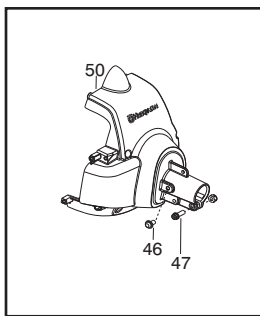

Serial Number - 2010-72N and lower, please use the following parts:

- Ref.# 46 - 530016469 - Screw
- Ref.# 47 - 530016470 - Screw
- Ref.# 50 - 545017501 - Assy. - Fan Housing