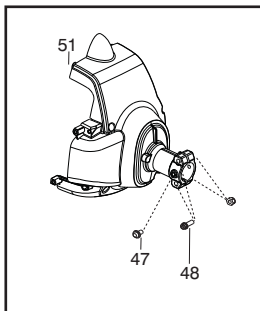

Serial Number - 2010-73N and higher, please use the following parts:

- Ref.# 47 - 530015805 - Screw
- Ref.# 48 - 530015774 - Screw
- Ref.# 51 - 545205201 - Assy. - Fan Housing