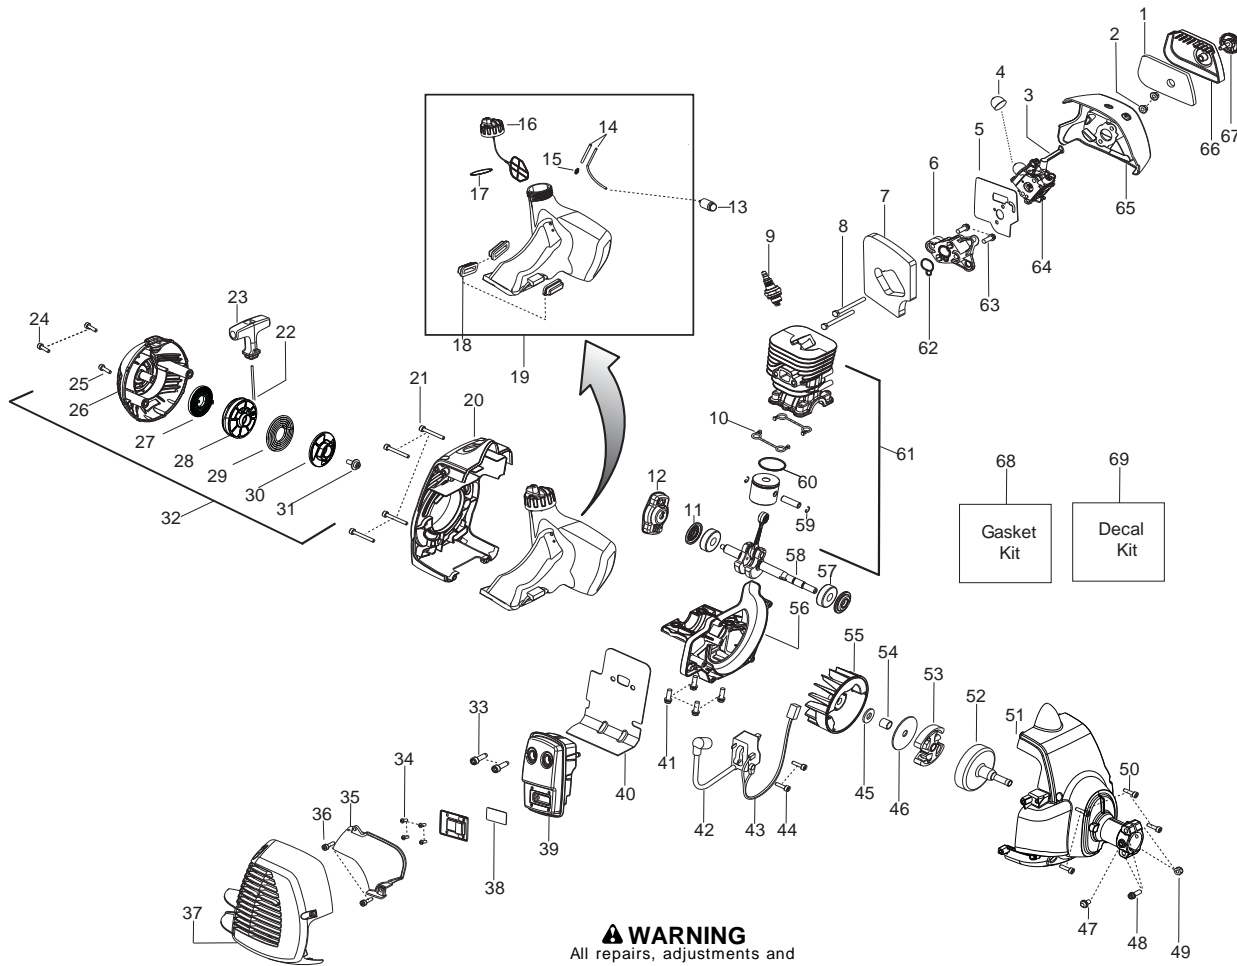

Parts List No. 545011599		Husqvarna ® PARTS LIST	MODEL 128L (US/CAN)
Date 5/09/12	Replaces 545011599 - 8/20/10		NOTE : Illustration may differ from actual model due to design changes.

⚠ WARNING
All repairs, adjustments and maintenance not described in the Operator's Manual must be performed by Qualified Service Personnel.

Ref.	Part No.	Description	Ref.	Part No.	Description
1.	★ ★ ★ ★ ★ ★	Assy-Cable/Wire Harness	18.	530015814	Screw
2.	★ ★ ★ ★ ★ ★	Housing-Throttle (RH)	19.	530015771	Screw
3.	★ ★ ★ ★ ★ ★	Screw	20.	530057554	Bracket-Shield
4.	★ ★ ★ ★ ★ ★	Screw	21.	530016014	Screw
5.	530016454	Spring-Trigger	22.	545003902	Screw
6.	★ ★ ★ ★ ★ ★	Trigger	23.	575724601	Grease Plug - 9mm
7.	★ ★ ★ ★ ★ ★	Lockout-Throttle	24.	537234901	Driver Disc
8.	★ ★ ★ ★ ★ ★	Housing-Throttle (LH)	25.	530096295	Assy-Gearbox
9.	★ ★ ★ ★ ★ ★	Kit-Switch	26.	537338306	Assy-T25 Cutting Head
10.	530015820	Bolt			
11.	545042201	Handle-Assist			
12.	575755501	Kit-Driveshaft SST (Incl. decal, 20,21,22,23,25)			
13.	530059185	Clamp-Handle			
14.	530016152	Wingnut			
15.	545007507	Flex shaft			
16.	545030901	Kit-Shield (Incl. 17,18,19)			
17.	530052286	Limiters-Line			
				Not Shown	
			115373927		Manual

✓ = New Part Number For This IPL

★ = Refer to the Service Reference Indicated for more information.(Located at the END of the IPL)

Parts List No. 545011599		Husqvarna ® PARTS LIST	MODEL 128L (US/CAN)
Date 5/09/12	Replaces 545011599 - 8/20/10		NOTE : Illustration may differ from actual model due to design changes.