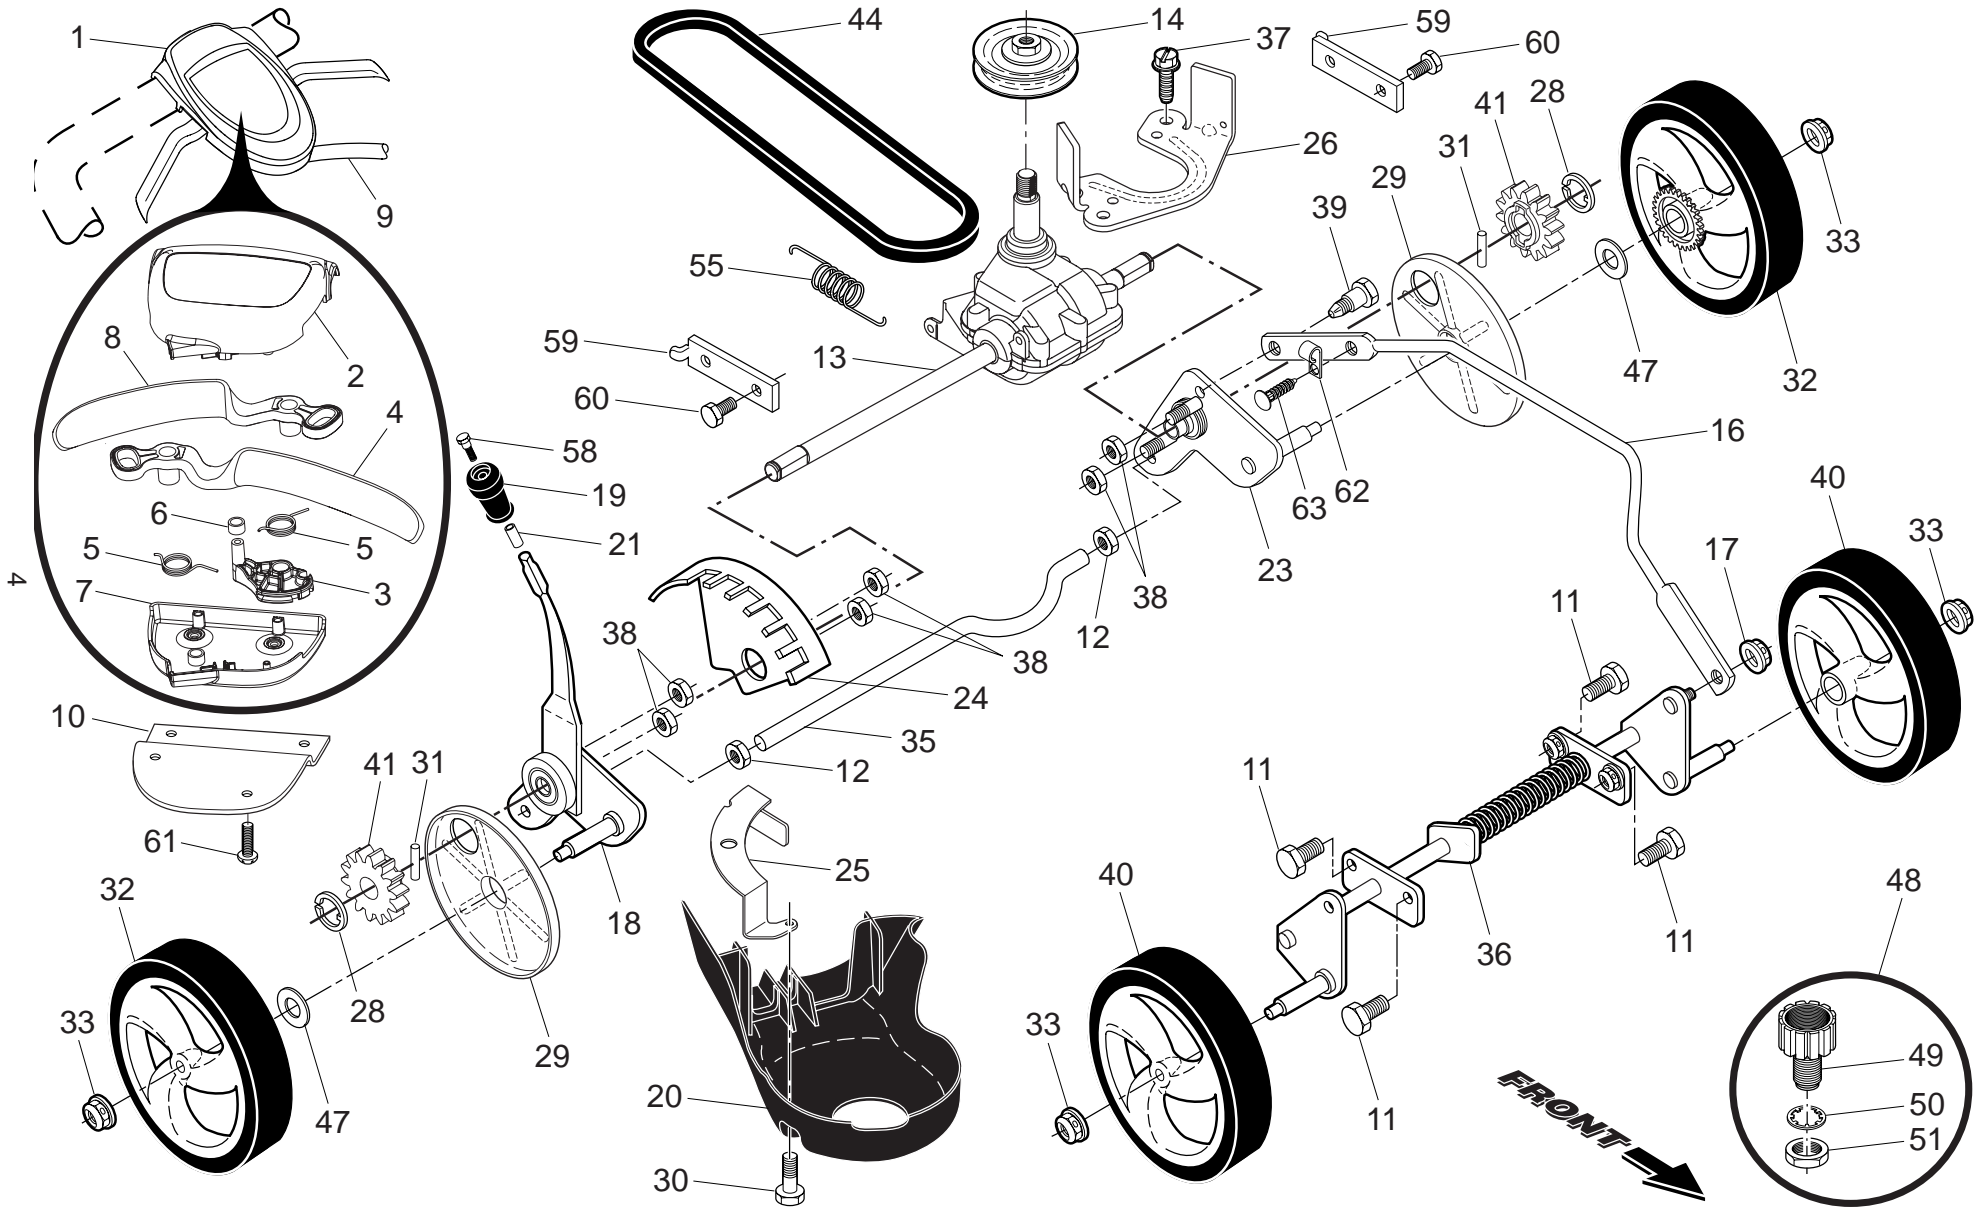

ROTARY LAWN MOWER - - MODEL NUMBER 7022RLS (96143006400) PRODUCT NUMBER 961 43 00-64

ROTARY LAWN MOWER - - MODEL NUMBER 7022RLS (96143006400) PRODUCT NUMBER 961 43 00-64

KEY NO.	PART NO.	DESCRIPTION	KEY NO.	PART NO.	DESCRIPTION
1	532 43 09-95	Drive Control Assembly (Includes Cable)	29	532 18 94-03	Cover, Dust, Wheel
2	532 43 16-38	Cover, Top	30	532 42 88-67	Bolt
3	532 43 22-86	Cam	31	532 40 48-45	Pawl, Drive
4	532 43 30-87	Lever, Drive Control, LH	32	532 41 31-05	Wheel & Tire Assembly, Rear
5	532 42 03-81	Spring, Return	33	532 40 91-48	Nut, Flangelock 3/8-16
6	532 43 22-73	Bushing	35	532 43 05-98	Axle, Rear
7	532 43 30-57	Cover, Bottom	36	532 42 62-08	Axle, Front
8	532 43 29-77	Lever, Drive Control, RH	37	532 16 34-09	Screw, Hi-Lo Thread, 12 x 5/8
9	532 43 16-50	Cable, Drive	38	532 19 17-30	Nut, Hex
10	532 43 27-90	Mounting Bracket, Drive Control	39	532 40 70-59	Bolt
11	817 06 04-08	Screw	40	532 41 08-31	Wheel & Tire Assembly, Front
12	532 42 61-03	Nut, Hex	41	532 40 48-35	Pinion
13	532 43 27-38	Gear Case Assembly, Complete	44	532 42 15-27	Belt, Drive
14	532 19 41-28	Pulley, Drive	47	532 06 77-25	Washer, Flat
16	532 43 00-30	Rod, Connecting	48	532 42 11-14	Kit, Water Washout Assembly
17	532 75 11-53	Nut, Hex	49	532 41 97-35	Fitting, Water Washout
18	532 43 63-36	Kit, Selector Assembly	50	532 41 55-85	Washer, Lock, Internal Tooth
19	532 43 39-96	Knob, Wheel Adjuster	51	532 41 55-86	Locknut, Hex, with O-Ring
20	532 42 73-08	Debris Shield	55	532 40 65-58	Spring, Tension
21	532 43 52-42	Anchor	58	532 43 52-41	Bolt, Shoulder
23	532 43 24-32	Wheel Axle Assembly, LH	59	532 43 44-60	Support Bracket
24	532 43 35-11	Bracket, Height Adjustment	60	532 42 88-67	Bolt, Hex Head
25	532 42 60-65	Mounting Bracket, Debris Shield	61	532 18 16-98	Screw
26	532 42 60-66	Belt Keeper	62	532 19 79-91	Clip, Cable
28	812 00 00-58	E-Ring 7/16	63	532 40 81-24	Fastener, Push

NOTE: All component dimensions given in U.S. inches. 1 inch = 25.4 mm. **IMPORTANT:** Use only Original Equipment Manufacturer (O.E.M.) replacement parts. Failure to do so could be hazardous, damage your lawn mower and void your warranty.