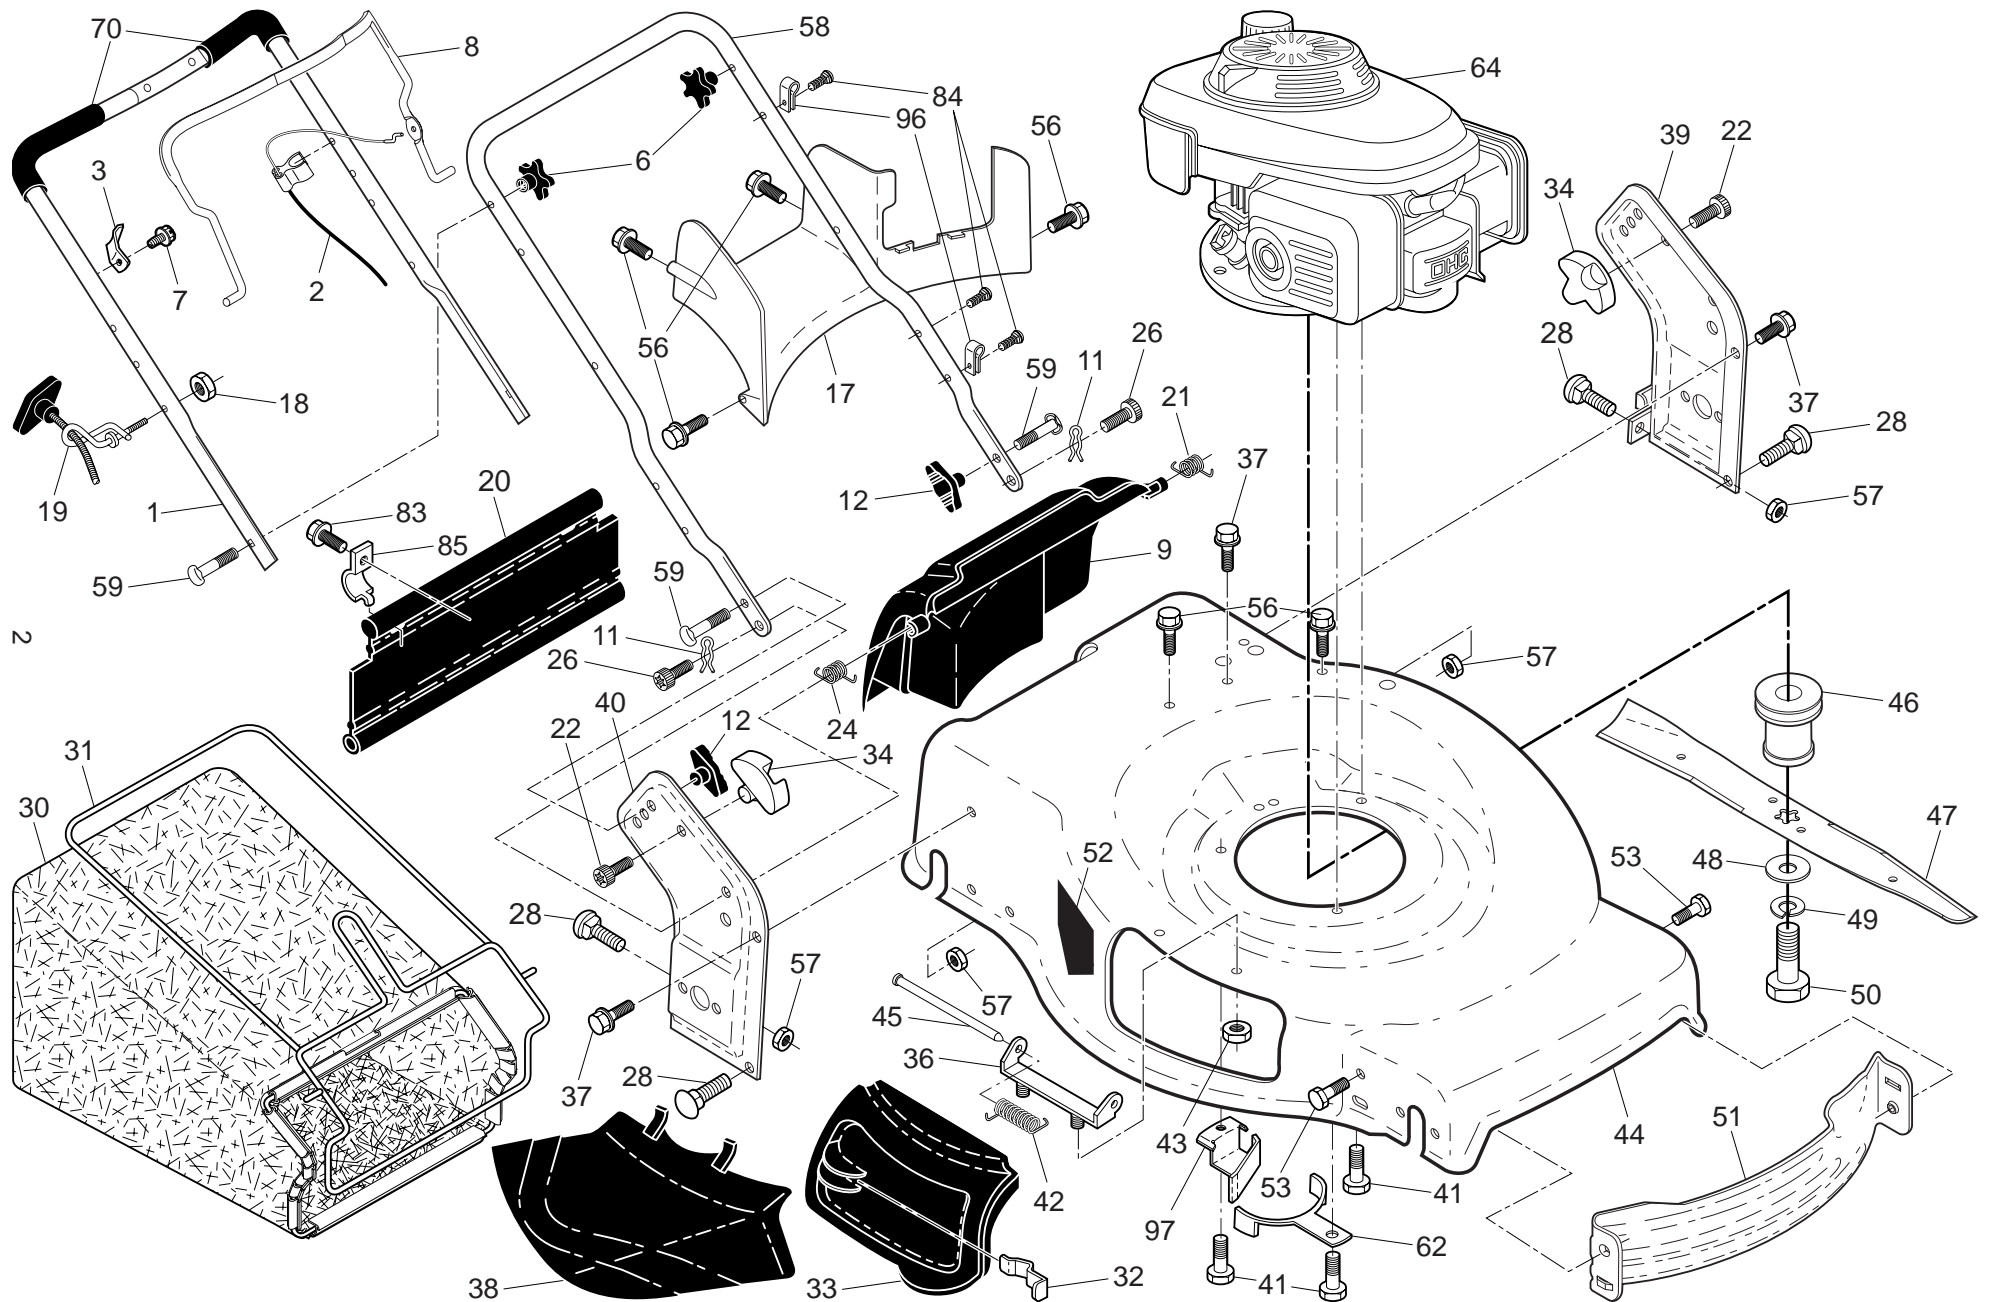

ROTARY LAWN MOWER - - MODEL NUMBER 7022RLS (96143006400) PRODUCT NUMBER 961 43 00-64

ROTARY LAWN MOWER - - MODEL NUMBER 7022RLS (96143006400) PRODUCT NUMBER 961 43 00-64

KEY NO.	PART NO.	DESCRIPTION	KEY NO.	PART NO.	DESCRIPTION
1	532 18 62-96	Upper Handle Assembly (Includes Foam Grip)	42	532 19 30-00	Spring, Torsion
2	532 42 40-37	Cable, Engine Zone Control	43	532 19 17-30	Nut, Hex, Nylock
3	532 43 00-34	Bracket, Upstop	44	532 43 22-63	Kit, Lawn Mower Housing
6	532 18 23-98	Handle Knob, Star	45	532 17 56-50	Rod, Hinge
7	532 75 06-34	Screw #10-24 x 1/2	46	532 42 17-82	Blade Adapter / Pulley
8	532 42 68-12	Control Bar	47	532 42 04-63	Blade, 22"
9	532 43 13-90	Rear Door Assembly	48	532 85 10-74	Washer, Hardened
11	532 42 55-75	Hairpin, Door/Handle Pivot	49	532 85 02-63	Washer, Helical
12	532 19 19-38	Handle Knob, Standard	50	532 85 10-84	Screw, Machine, Hex Head 3/8-24 x 1-3/8 Grade 8
17	532 43 12-38	Rear Baffle	51	532 43 05-99	Front Baffle
18	532 13 20-04	Keps Locknut 1/4-20	52	532 40 47-63	Decal, Danger
19	532 19 47-88	Rope Guide	53	817 00 05-10	Screw
20	532 42 91-57	Rear Skirt	56	817 41 13-12	Screw, Hex Washer Head #13 x 3/4
21	532 41 99-49	Spring, Rear Door, LH, Black	57	532 15 53-77	Nut, Hex
22	532 14 18-41	Screw, Panhead, Torx #20	58	532 42 60-72	Lower Handle
24	532 41 99-48	Spring, Rear Door, RH, Grey	59	532 19 15-74	Handle Bolt
26	532 41 99-45	Screw, Rear Door/Handle Pivot	62	532 42 57-11	Belt Retainer
28	872 25 05-05	Bolt, Carriage 5/16-18 x 5/8	64	- - -	Engine, Honda, Model Number GCV160-LAS3A (For engine service and replacement parts, call Honda Engines at 1-800-426-7701)
30	532 42 90-17	Grassbag			
31	532 41 99-51	Frame, Grass Catcher	70	532 18 27-48	Grip, Foam
32	532 41 99-44	Latch, Mulcher Door	83	532 75 00-97	Screw, Hex Washer Head
33	532 42 33-57	Mulcher Door	84	532 42 81-24	Fastener, Push
34	532 42 60-64	Bracket, Grassbag	85	532 43 45-30	Mounting Bracket, Rear Skirt
36	532 17 57-35	Hinge Bracket Assembly			
37	532 42 88-67	Screw	96	532 19 79-91	Clip, Cable
38	532 42 61-29	Discharge Deflector	97	532 43 48-93	Belt Keeper
39	532 43 00-39	Handle Bracket, LH	--	532 43 24-29	Operator's Manual, English / French
40	532 43 00-33	Handle Bracket, RH			
41	532 15 04-06	Screw, Dogpoint 3/8-16 x 1-1/8			

3

NOTE: All component dimensions given in U.S. inches. 1 inch = 25.4 mm. **IMPORTANT:** Use only Original Equipment Manufacturer (O.E.M.) replacement parts. Failure to do so could be hazardous, damage your lawn mower and void your warranty.