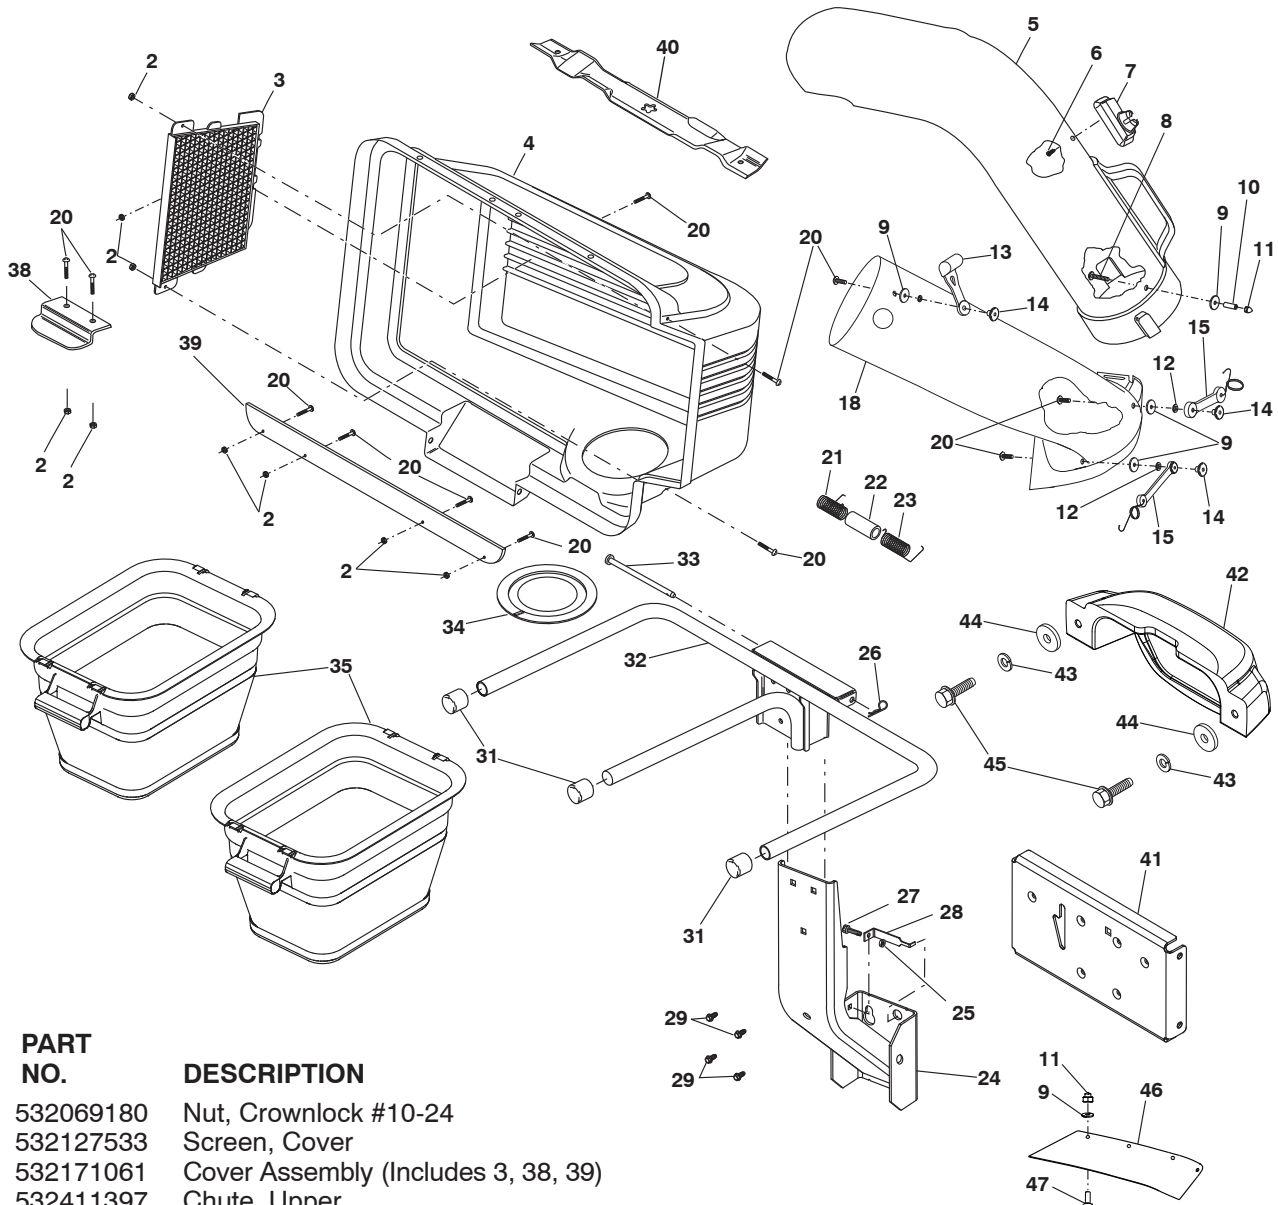

**ILLUSTRATED PARTS LIST**  
**Model Number G26LRV**  
**Product No. 960 73 00-27**  
**26 Inch Mower**  
**Grass Catcher**

- **Assembly**
- **Operation**
- **Customer Responsibilities**
- **Repair Parts**

# REPAIR PARTS

## GRASS CATCHER - - MODEL NUMBER G26LRV (PRODUCT NO. 960 73 00-27)

KEY NO.	PART NO.	DESCRIPTION
2	532069180	Nut, Crownlock #10-24
3	532127533	Screen, Cover
4	532171061	Cover Assembly (Includes 3, 38, 39)
5	532411397	Chute, Upper
6	818021008	Screw, Special #10-14 x 1/2
7	532130933	Full Bag Indicator
8	532087175	Screw, #10-24 x 1-1/8
9	532052784	Washer 3/16 x 3/4 x 16 Ga.
10	532171345	Spacer, Split
11	532060867	Nut, Acorn #10-24
12	810071000	Washer, lock
13	532109808	Latch, Chute
14	532125004	Nut, Weld
15	532160793	Latch, Hook
18	532428148	Chute, Lower
20	871081010	Screw #10-24 x 5/8
21	532132796	Spring, Cover L.H. (black)
22	532133235	Spacer, Cover
23	532132983	Spring, Cover R.H. (gray)
24	532180923	Support Assemble
25	873800400	Locknut
26	532124670	Spring, Retainer
27	872140405	Bolt
28	532179745	Bracket, Lock

KEY NO.	PART NO.	DESCRIPTION
29	532170165	Bolt, Shoulder 5/16-18
31	532174083	Plug, Tubing End
32	532179746	Bagger, Frame
33	532192786	Pin, Hinge
34	532127534	Gasket, Cover
35	532429113	Container
38	532130895	Latch Handle, Cover
39	532155042	Strip, Reinforcement
40	532428580	Blade
41	532433968	Drawbar
42	532432461	Counterweight
43	819111216	Washer
44	810040500	Lock Washer
45	874780516	Bolt
46	532436333	Deflector Guard
47	871191008	Screw, #10-24 x 1/2
--	532434660	Owner's Manual, English/French
--	532434661	Owner's Manual, Spanish