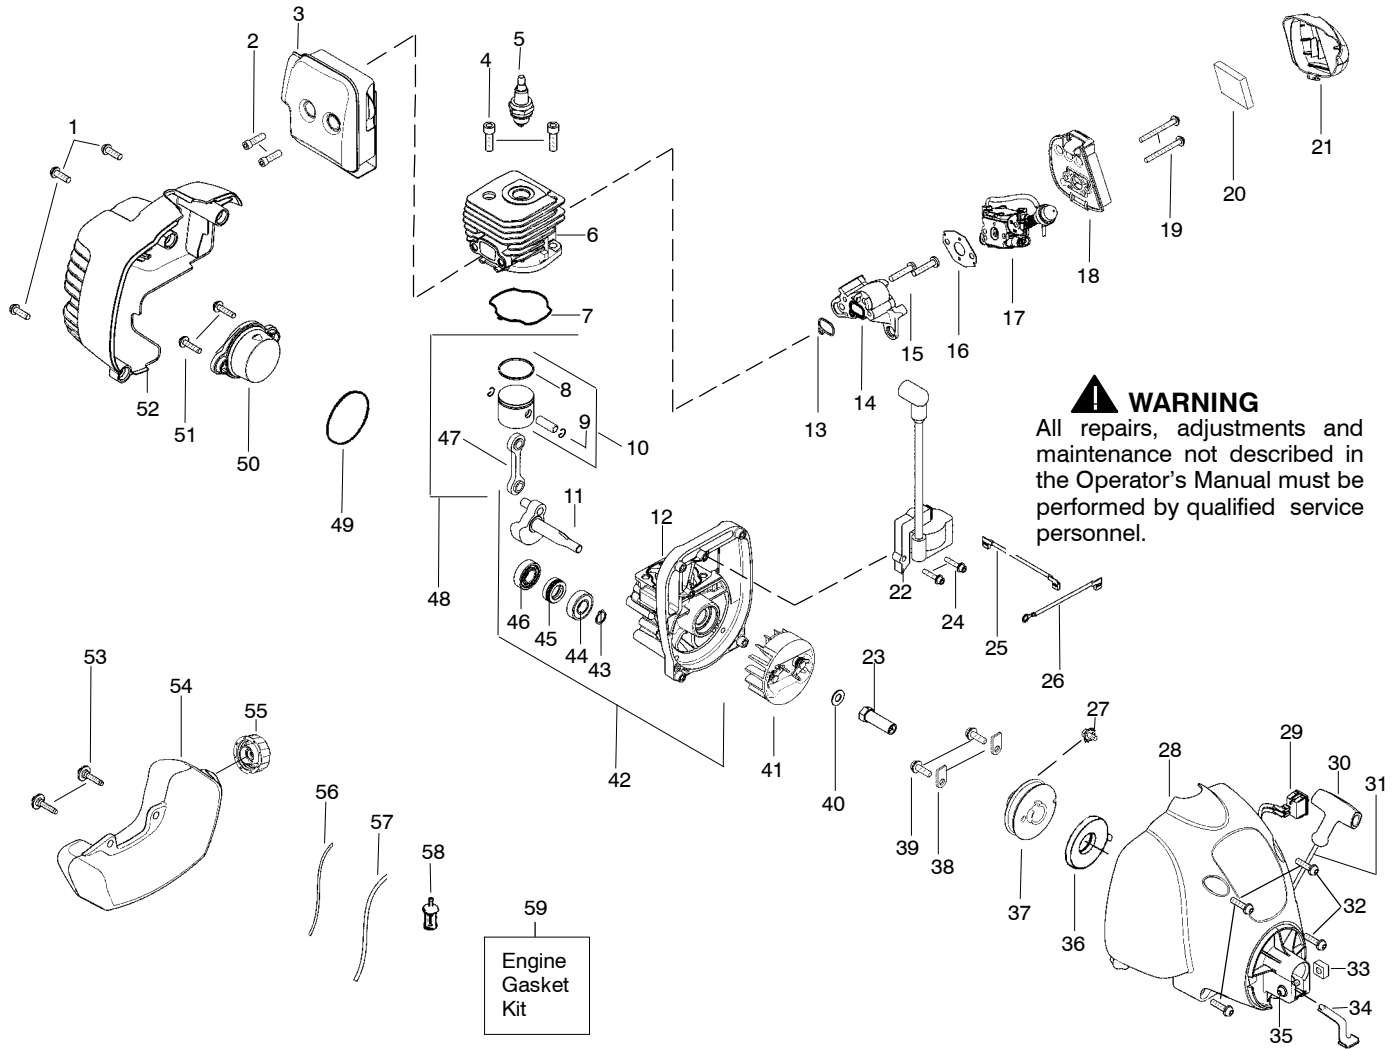

⚠ WARNING
All repairs, adjustments and maintenance not described in the Operator's Manual must be performed by qualified service personnel.

Ref.	Part No.	Description	Ref.	Part No.	Description	Ref.	Part No.	Description
1.	530015814	Screw	22.	545024901	Ignition Module	45.	530019264	Seal-C'case
2.	530058982	Bolt-Muffler	23.	530038604	Coupling-Drive	46.	530032125	Inner Bearing
3.	545226901	Assy-Muffler/Shield (Incl. 2)	24.	530016357	Screw	47.	530069945	Assy-Connecting Rod
4.	530015953	Screw-Cylinder	25.	530014663	Assy-Leadwire	48.	530071785	Kit-piston/rod (Incl. 10,47)
5.	952030249	Spark Plug (RCJ 6Y)	26.	530014662	Assy-Ground Wire	49.	530071750	O-Ring-C'case (kit)
6.	530012541	Cylinder	27.	530016392	Screw	50.	530057954	Assy-Plug (incl.49)
7.	530071750	Seal-Cylinder (kit)	28.	530058600	Assy.-Fan Hsg	51.	530016386	Screw
8.	530055120	Piston Ring	29.	545081869	Kit-Switch	52.	545011004	Shroud-Rear
9.	530015162	Retainer-Piston Pin	30.	530027569	Handle-Starter	53.	530016445	Retainer-Tank
10.	530071833	Kit - Piston (Incl. 8, 9)	31.	530071767	Kit - Rope	54.	545104102	Assy-Fuel Tank (incl. filter, lines & fuel cap)
11.	530057829	Assy-Crankshaft	32.	530016386	Screw	55.	530014347	Assy-Fuel Cap
12.	530012582	Assy-Crankcase (Incl. 44,45,46)	33.	530016124	Nut	56.	530069247	Kit-Fuel Line (Small)
13.	530071750	Seal-Cyl/Carb.(kit)	34.	530057588	Clip-Spring	57.	530069216	Kit-Fuel Line (Large)
14.	530057547	Adapter-Carb.	35.	530016430	Screw	58.	530095646	Assy-Fuel Pickup
15.	530016441	Screw	36.	530042085	Spring-Starter	59.	530071750	Kit-Engine Gasket (Incl. 7,13,16,49)
16.	530071750	Gasket-Carb. (kit)	37.	530071786	Kit-Pulley-Starter			
17.	577135901	Kit-Carb. (Zama)	38.	530027523	Retainer-Pulley			
(Note: Repair kits are not available for this carburetor)			39.	530015775	Screw			
18.	530057585	Air Box	40.	530015828	Washer-Flat			
19.	530016429	Screw	41.	545005101	Assy-Flywheel			
20.	530057781	Foam-Air Filter	42.	530071768	Assy-C'case & C'shaft (Incl. 11,12,43)			
21.	576694401	Cover-Air Box	43.	530015941	Retain. Ring-C'shaft			
			44.	530055728	Outer Bearing			

✓ = NEW PART NUMBER FOR THIS IPL

* = REFER TO THE SERVICE REFERENCE INDICATED FOR MORE INFORMATION. (LOCATED AT END OF IPL)