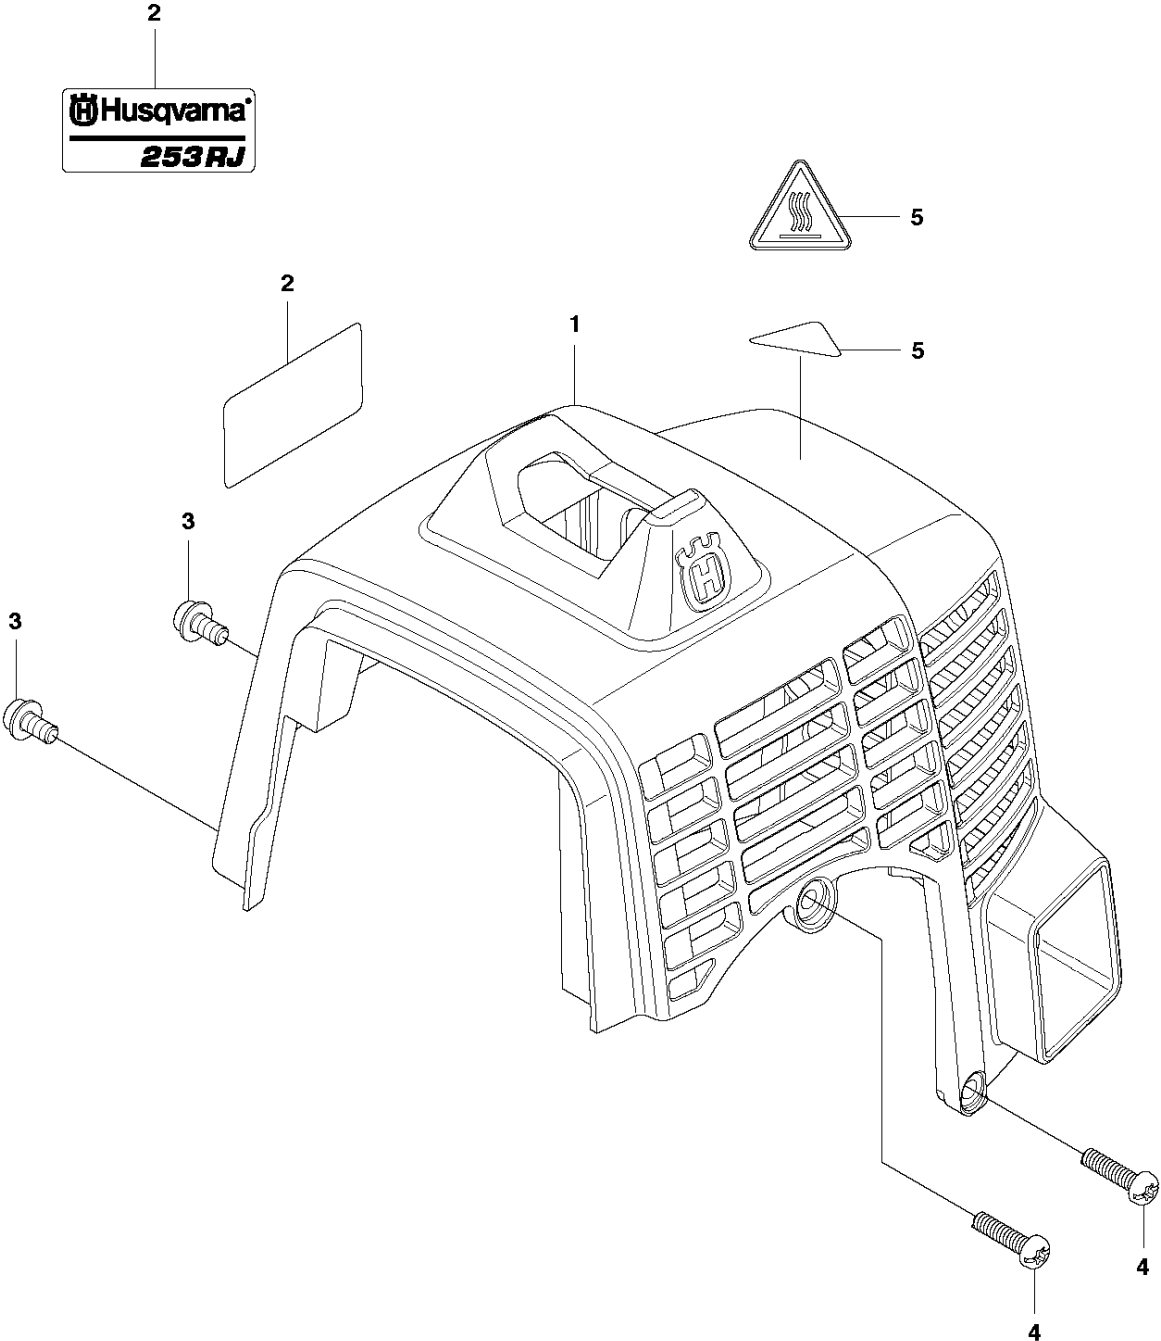

**N** 253RJ, 253R, 553RS  
CRANK SHAFT

CRANKSHAFT

253 RJ, 2011-08

Ref	Part No	Description	Remark	QTY KIT
1	521 63 63-01	SHAFT-COMP		1
2	521 52 11-01	BALL BEARING		2
3	506 68 94-01	KEY		1

**G** 253RJ  
CYLINDER COVER