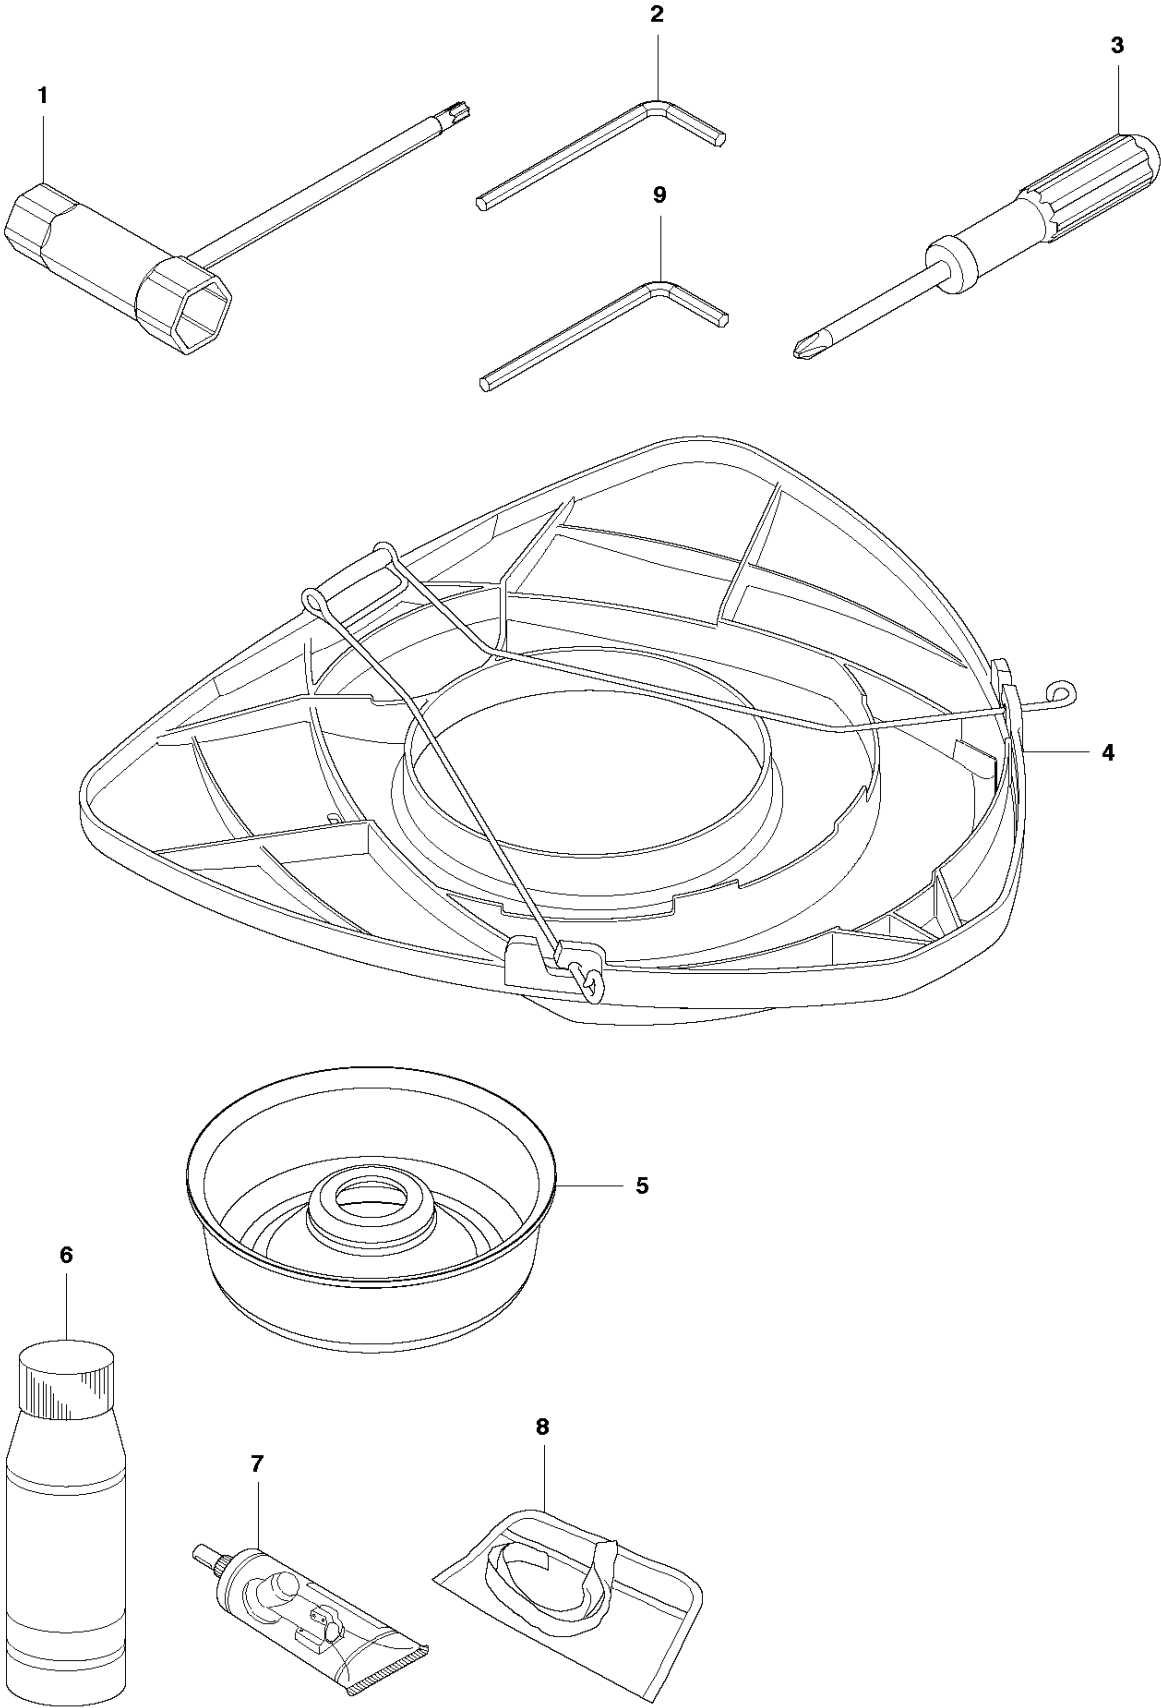

## ACCESSORIES

253 RJ, 2011-08

Ref	Part No	Description	Remark	QTY KIT
1	506 68 61-01	COMBINATION WRENCH		1
2	505 31 20-01	BAR		1
3	506 68 95-01	DRIVER		1
4	544 35 91-01	TRANSPORT GUARD		1
5	528 81 81-01	SUPPORT CUP		1
6	531 00 92-48	FILTER OIL		1
7	503 97 64-01	GREASE		1
8	501 19 22-01	TOOL		1
9	505 31 19-01	WRENCH		1