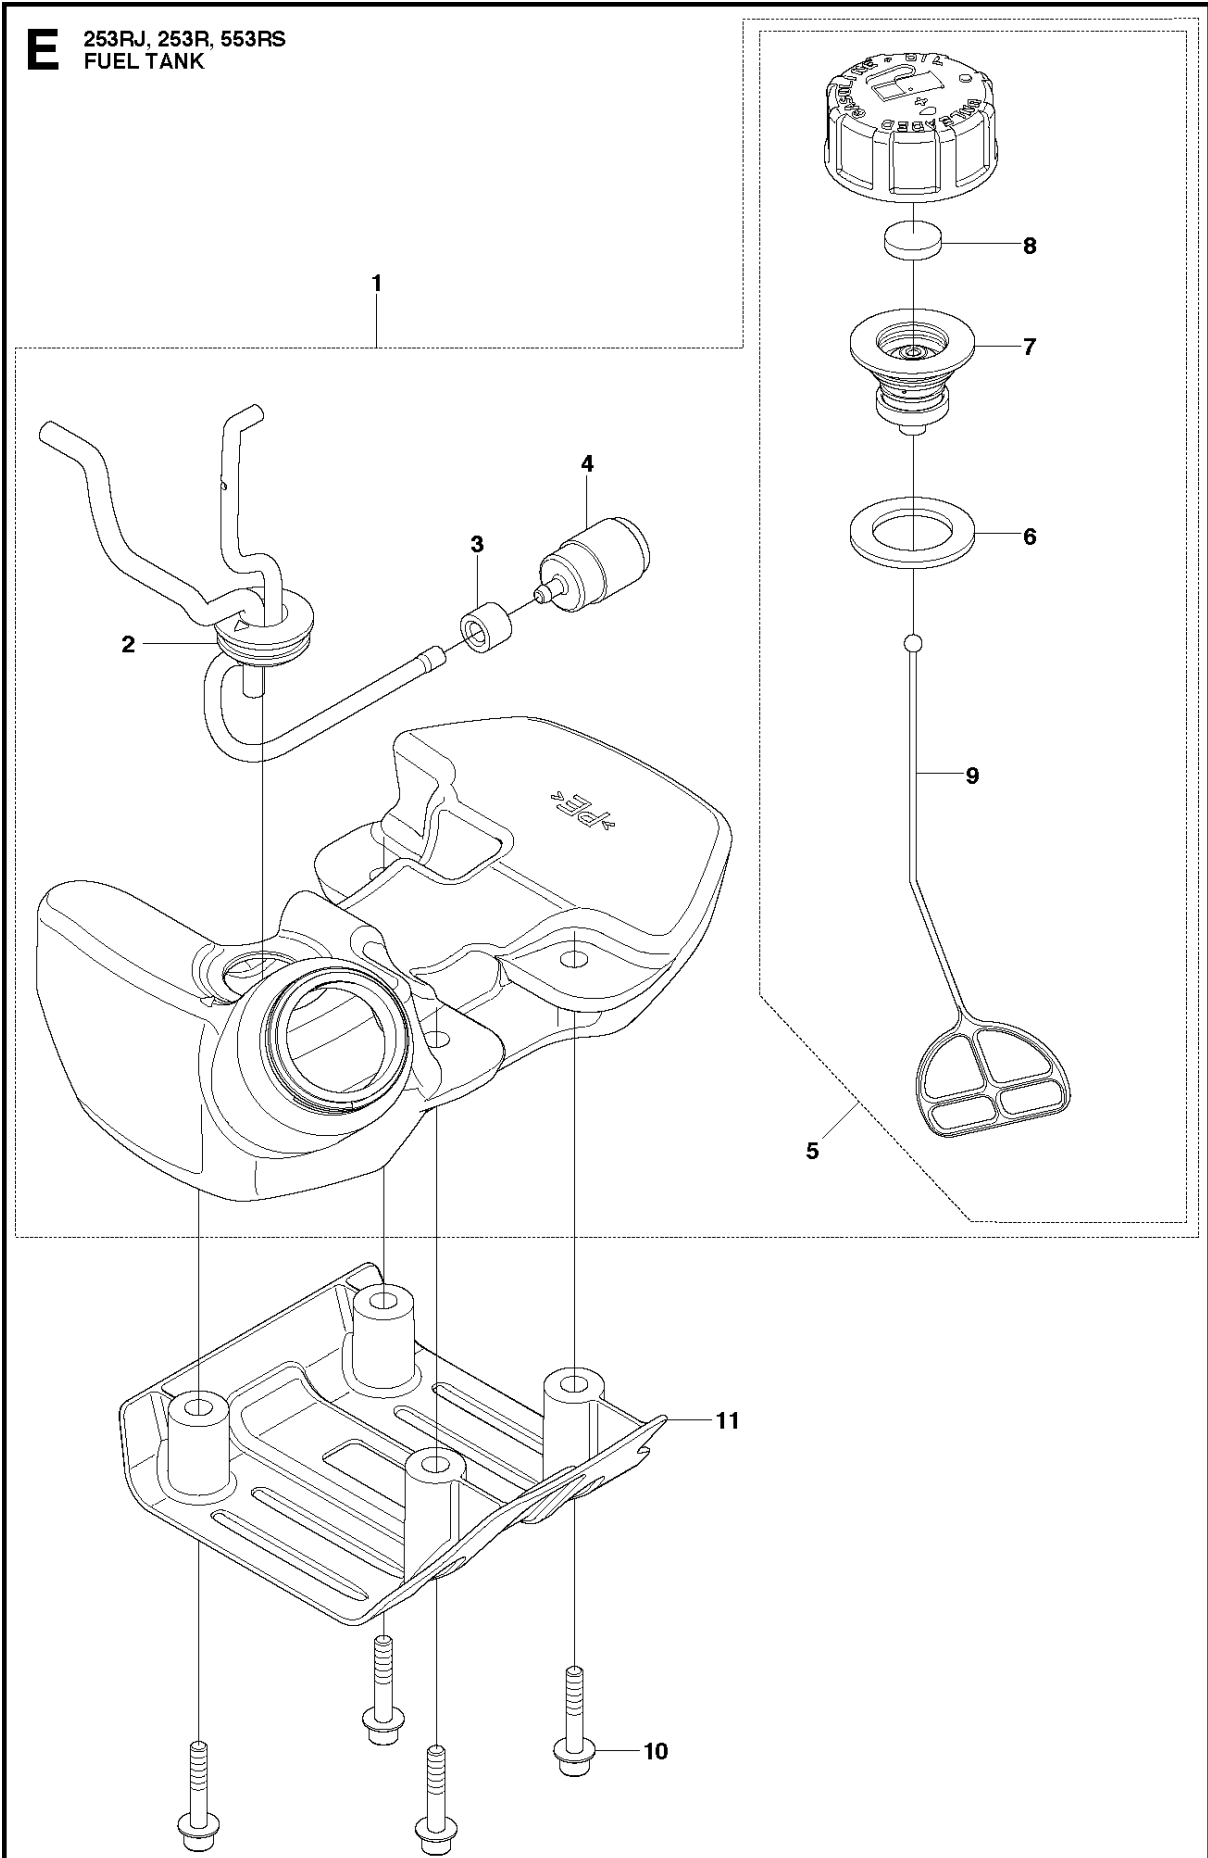

FUEL TANK

253 RJ, 2011-08

Ref	Part No	Description	Remark	QTY	KIT
1	528 77 58-01	TANK		1	
2	511 48 69-01	PIPE		1	1
3	505 04 45-01	COLLAR		1	1
4	506 74 26-01	FILTER		1	1
5	505 30 96-01	CAP		1	1
6	506 74 43-01	PACKING		1	1,5
7	515 36 94-01	HOLDER		1	1,5
8	506 74 68-01	FILTER		1	1,5
9	506 74 58-01	STOPPER		1	1,9
10	521 51 70-01	BOLT		4	
11	510 17 34-01	GUARD.TANK		1