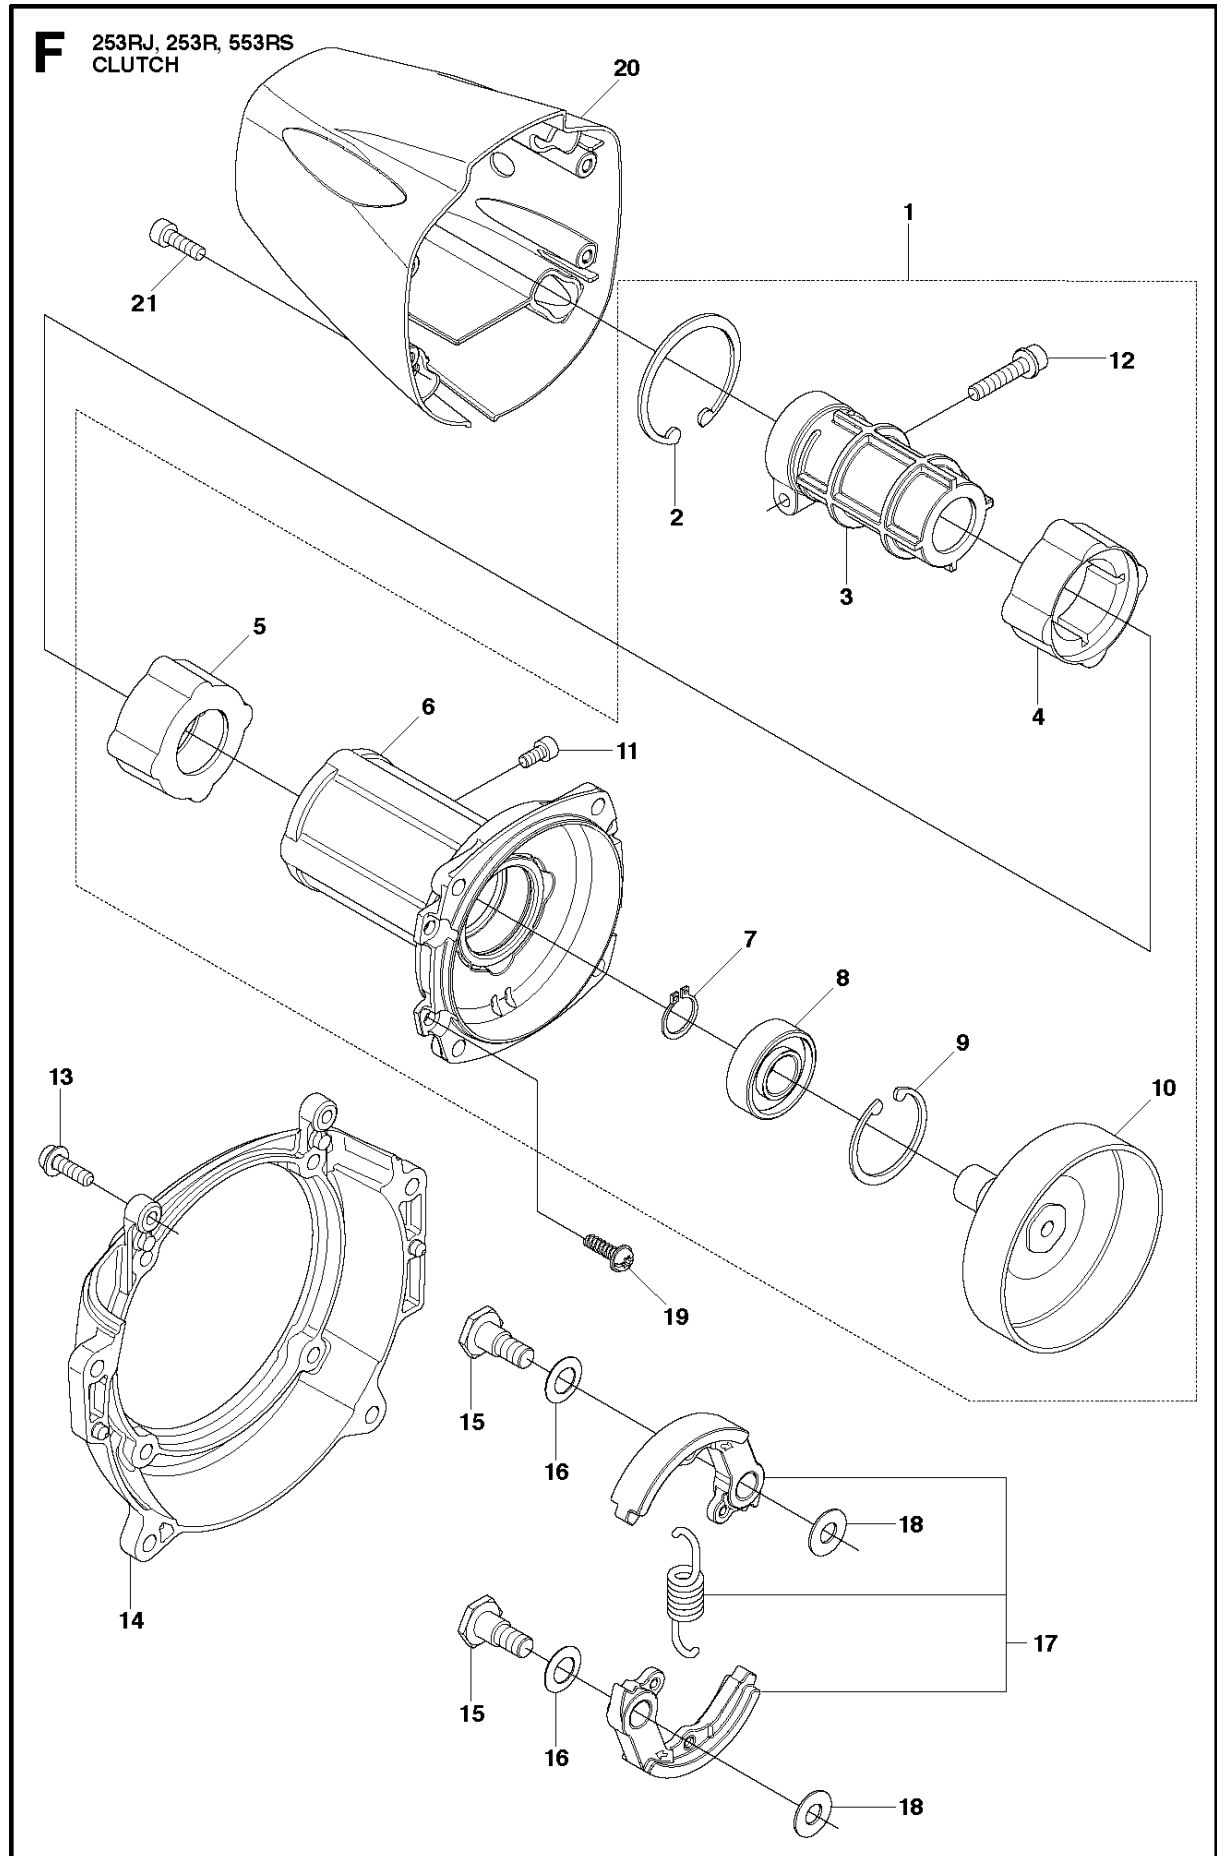

CLUTCH

253 RJ, 2011-08

Ref	Part No	Description	Remark	QTY	KIT
1	521 66 48-01	HOUSING ASSY		1	
2	516 12 64-01	RING		1	1
3	521 66 50-01	CLAMP		1	1
4	521 66 52-01	ABSSORBER		1	1
5	521 66 51-01	ABSSORBER		1	1
6	521 66 49-01	HOUSING		1	1
7	516 12 42-01	RING		1	1
8	516 13 17-01	BALL BEARING		1	1
9	502 84 93-01	SNAP RING		1	1
10	521 65 99-01	DRUM		1	1
11	504 11 96-01	SCREW		1	1
12	521 86 23-01	BOLT		1	1
13	515 39 13-01	BOLT		4	
14	525 43 18-01	COVER		1	
15	505 29 78-01	SCREW		2	
16	505 29 81-01	WASHER		2	
17	521 63 64-01	SHOE		1	
18	505 29 80-01	WASHER		2	
19	521 51 79-01	SCREW		4	
20	528 81 56-01	COVER		1	
21	523 01 90-01	BOLT		4