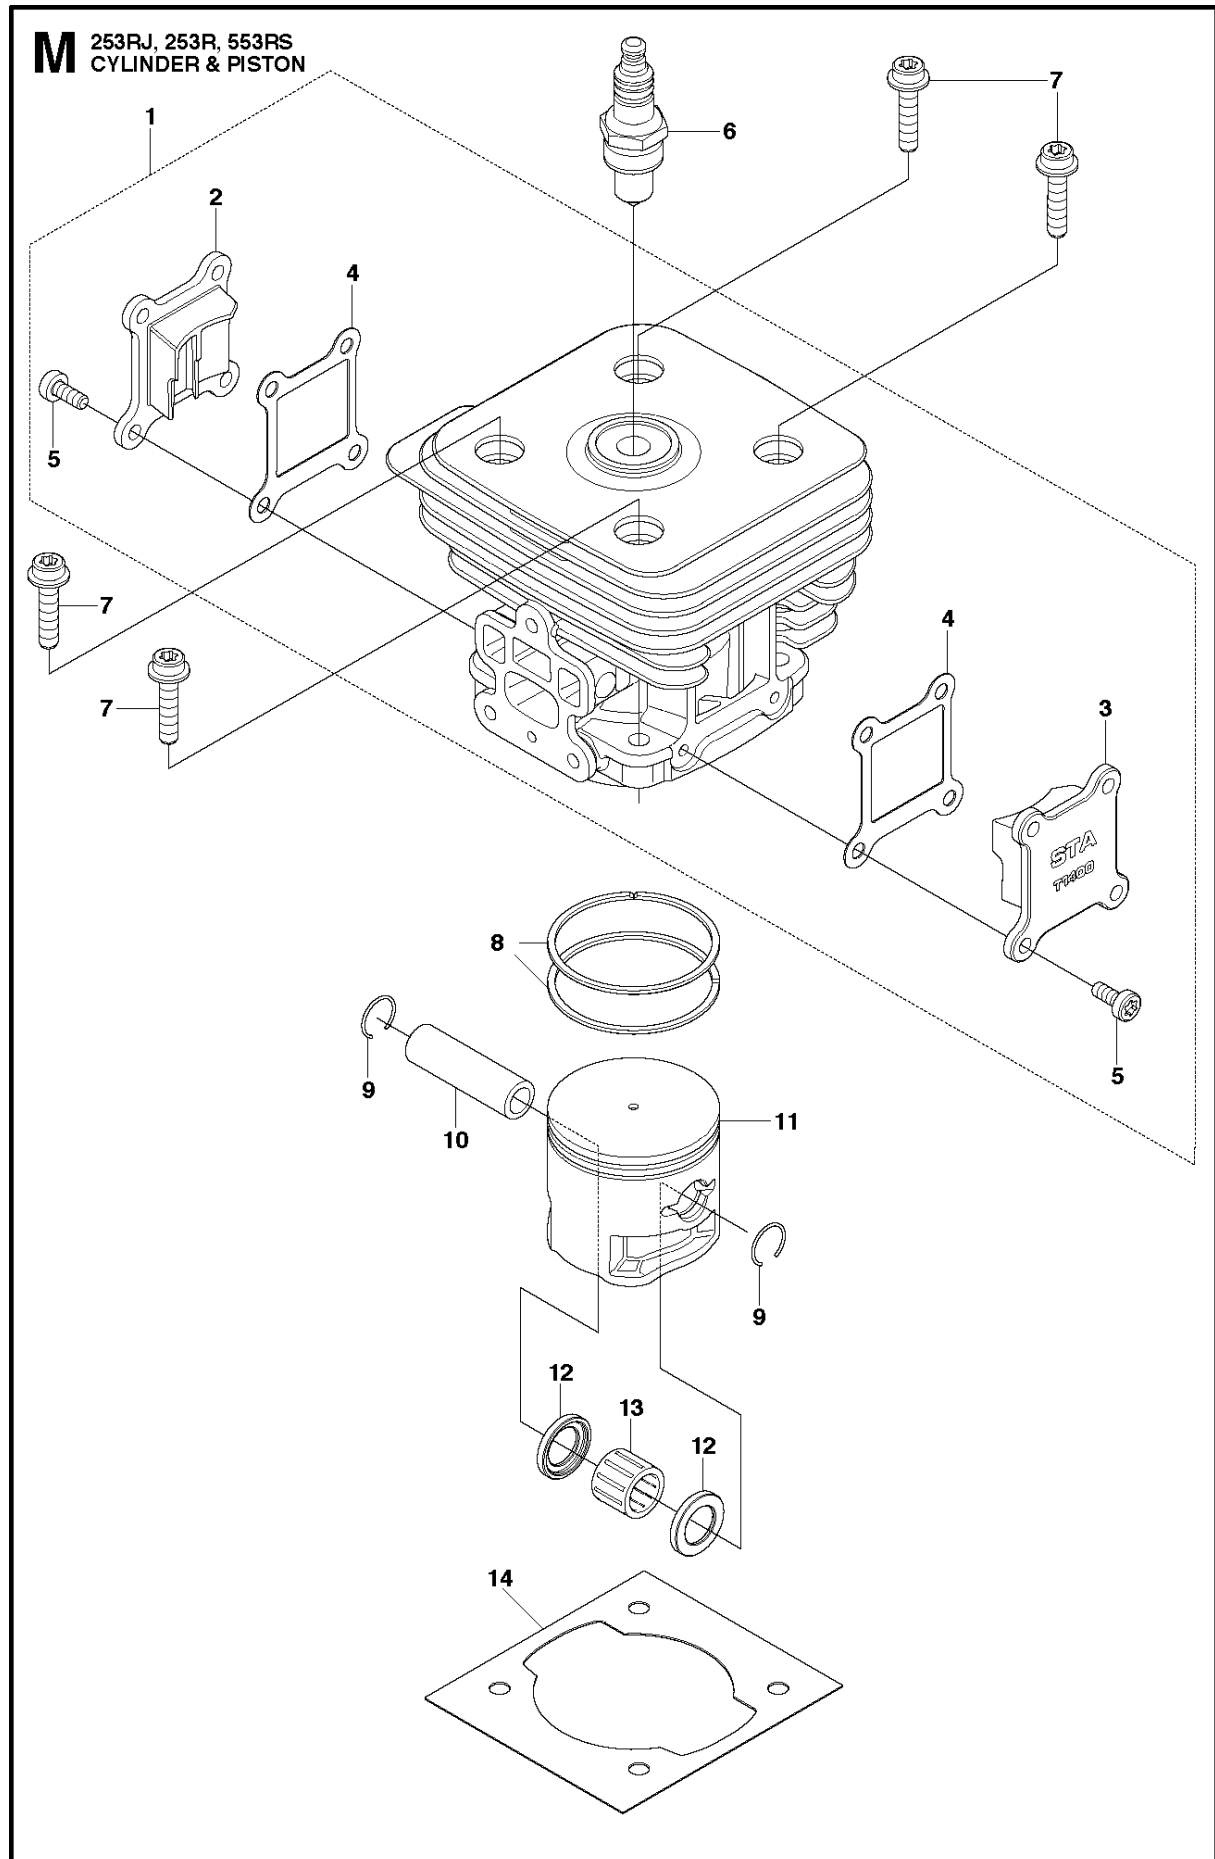

CYLINDER PISTON

253 RJ, 2011-08

Ref	Part No	Description	Remark	QTY KIT	
1	582 89 83-01	CYLINDER		1	
2	575 34 68-01	COVER		1	1
3	575 34 67-01	COVER		1	1
4	521 63 46-01	GASKET		2	1
5	504 11 92-01	SCREW		8	1
6	521 23 34-01	SPARK PLUG		1	
7	506 74 52-01	BOLT		4	
8	512 31 12-01	RING		2	
9	502 84 98-01	SNAP RING		2	
10	510 91 69-01	PIN		1	
11	528 77 40-01	PISTON		1	
12	513 62 24-01	WASHER		2	
13	576 69 63-01	BEARING		1	
14	521 63 43-01	GASKET		1