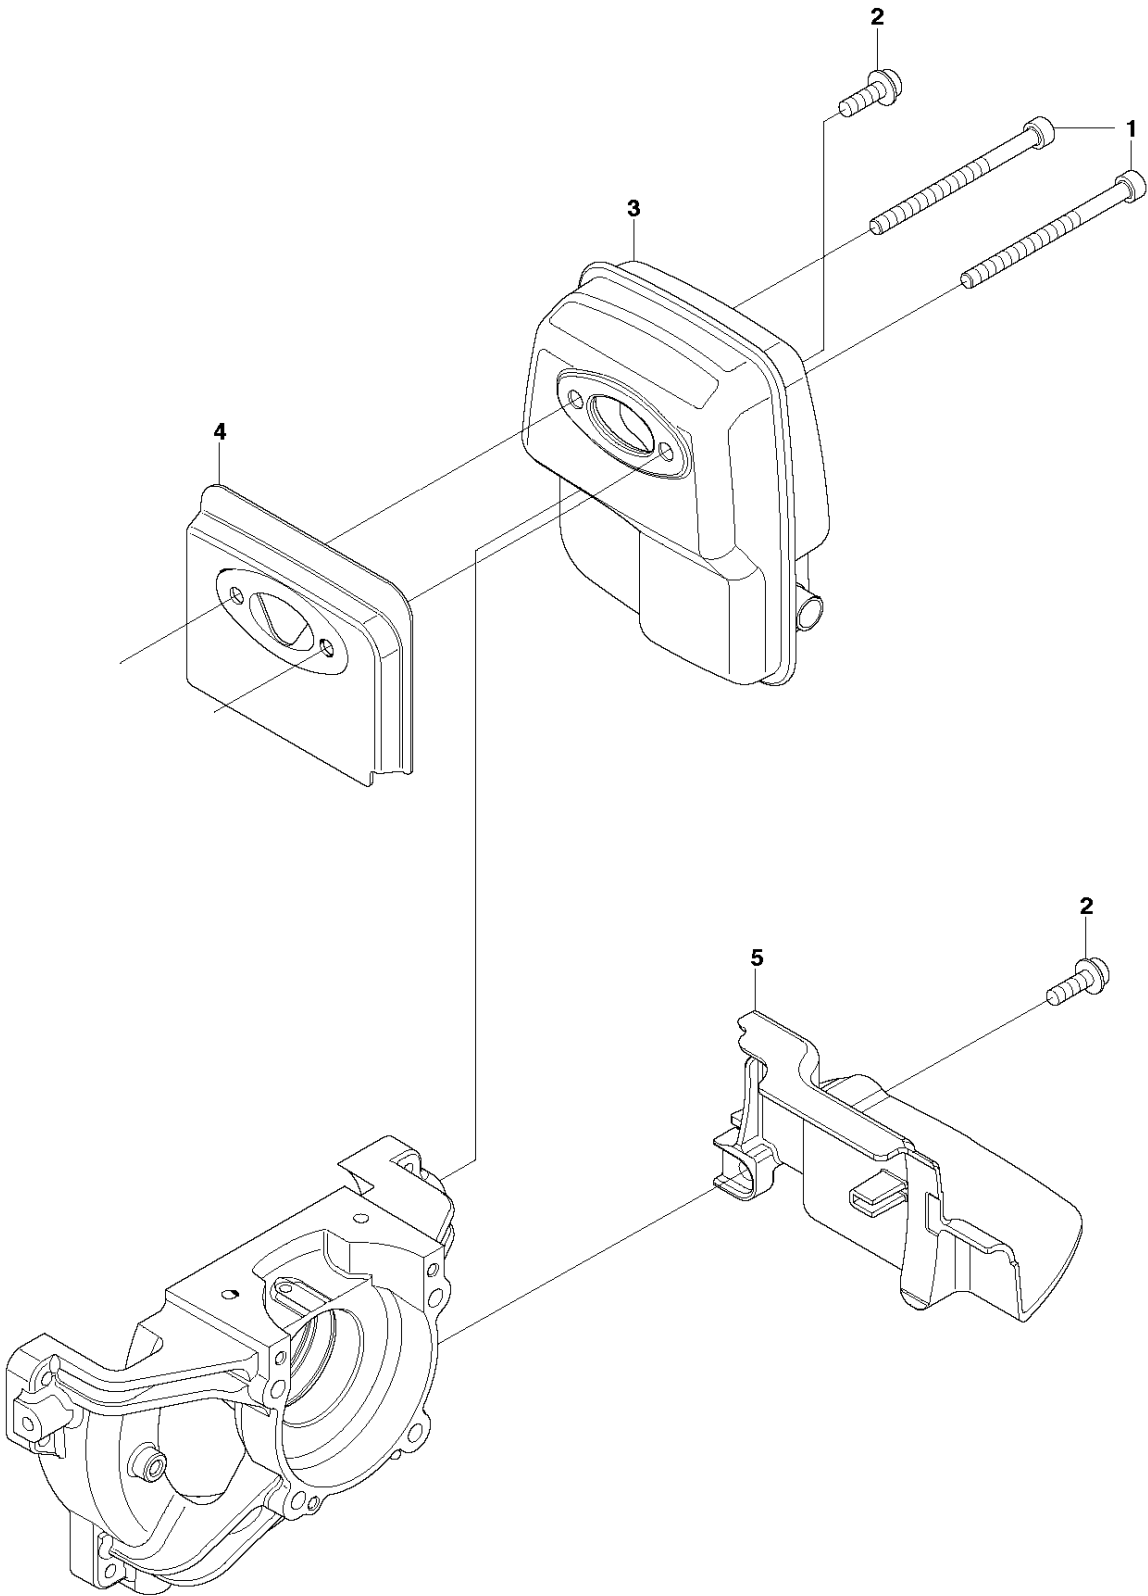

H 253RJ, 253R, 553RS
MUFFLER

MUFFLER

253 RJ, 2011-08

Ref	Part No	Description	Remark	QTY KIT
1	521 51 73-01	BOLT		2
2	515 39 13-01	BOLT		2
3	521 63 53-01	MUFFLER		1
4	528 77 84-01	GASKET		1
5	525 43 17-01	PLATE		1