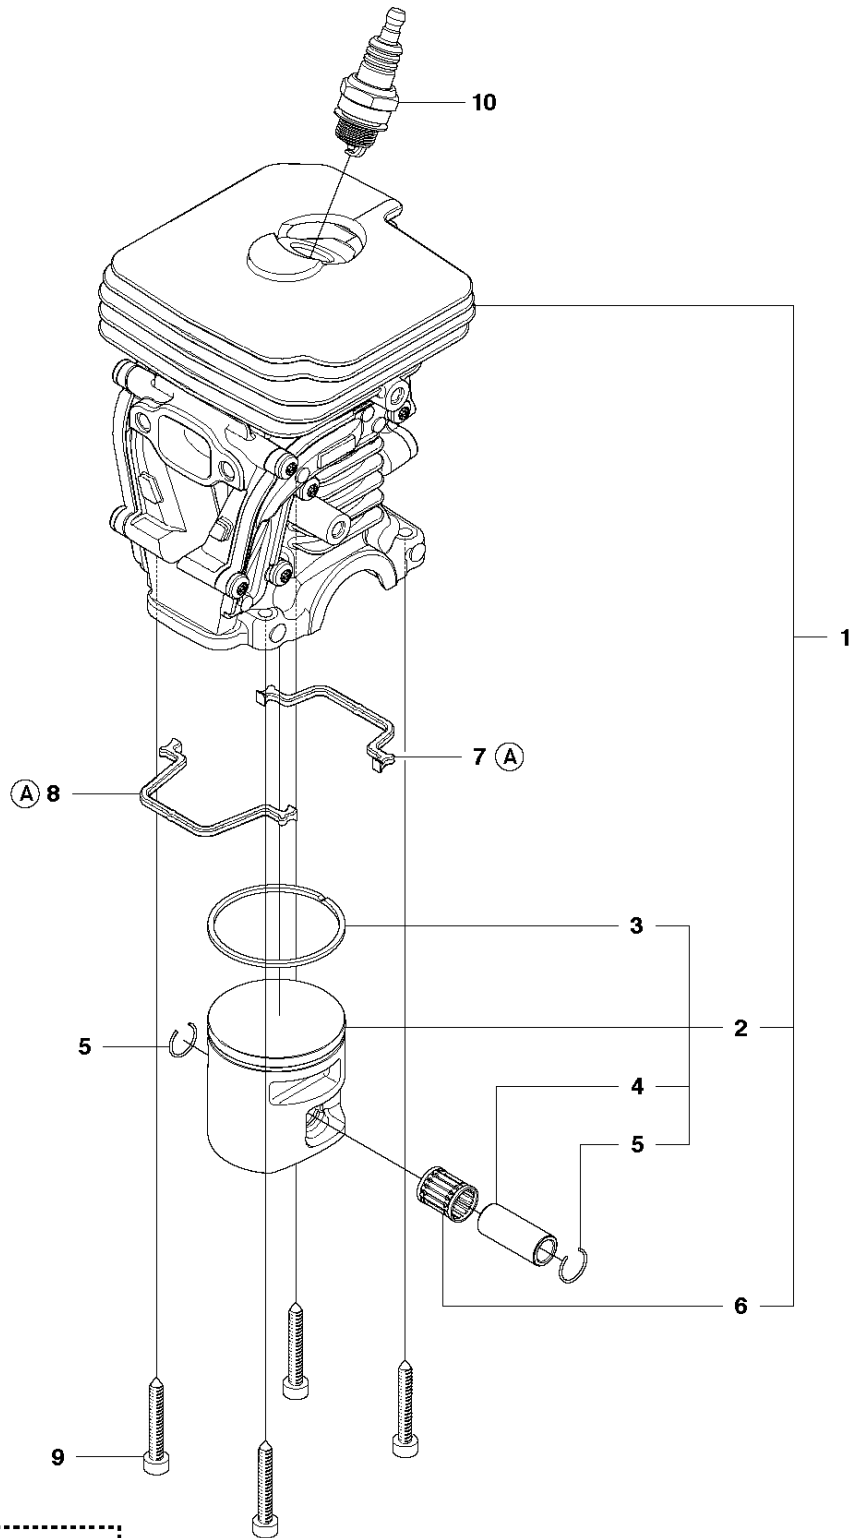

## CLUTCH &amp; OIL PUMP

435 from 2011-05 -

Ref	Part No	Description	Remark	QTY	KIT
1	575 56 80-01	CLUTCH ASSY		1	
2	574 71 88-01	CLUTCH SPRING		2	1
3	505 44 15-01	CLUTCH DRUM		1	
4	503 53 92-01	NEEDLE BEARING		1	3
5	544 21 24-02	WORM GEAR		1	
6	540 05 79-01	PUMP PISTON		1	
7	537 15 48-01	PUMP CYLINDER		1	
8	544 08 42-01	OIL HOSE		1	

## CRANKSHAFT

435 from 2011-05 -

Ref	Part No	Description	Remark	QTY	KIT
1	544 34 38-01	CRANKSHAFT		1	
2	544 24 87-02	BALL BEARING		1	1
3	544 25 12-01	SEALING		1	1
4	544 24 88-02	BALL BEARING		1	1
5	544 25 13-01	SEALING		1	1
6	503 41 41-01	NEEDLE BEARING		1	

**C** 435, 435e  
CYLINDER COVER

CYLINDER COVER

435 from 2011-05 -

Ref	Part No	Description	Remark	QTY	KIT
1	504 79 02-01	CYLINDER COVER ASSY		1	
2	522 73 60-01	LABEL		1	1
3	503 89 47-01	SNAP		3	

**H** 435, 435e  
CYLINDER PISTON

## CYLINDER PISTON

435 from 2011-05 -

Ref	Part No	Description	Remark	QTY	KIT
1	504 73 51-03	CYLINDER		1	
2	502 62 50-02	PISTON ASSY		1	1
3	544 40 59-01	PISTON RING		1	2
4	544 40 60-01	PISTON PIN		1	2
5	537 39 99-01	CIRCLIP		2	2
6	503 41 41-01	NEEDLE BEARING		1	1
7	544 39 60-01	GASKET		1	11
8	544 39 59-01	GASKET		1	11
9	725 53 33-55	SCREW IHSCM		4	
10	503 23 51-11	SPARK PLUG		1	
11	504 79 40-01	GASKET		1	