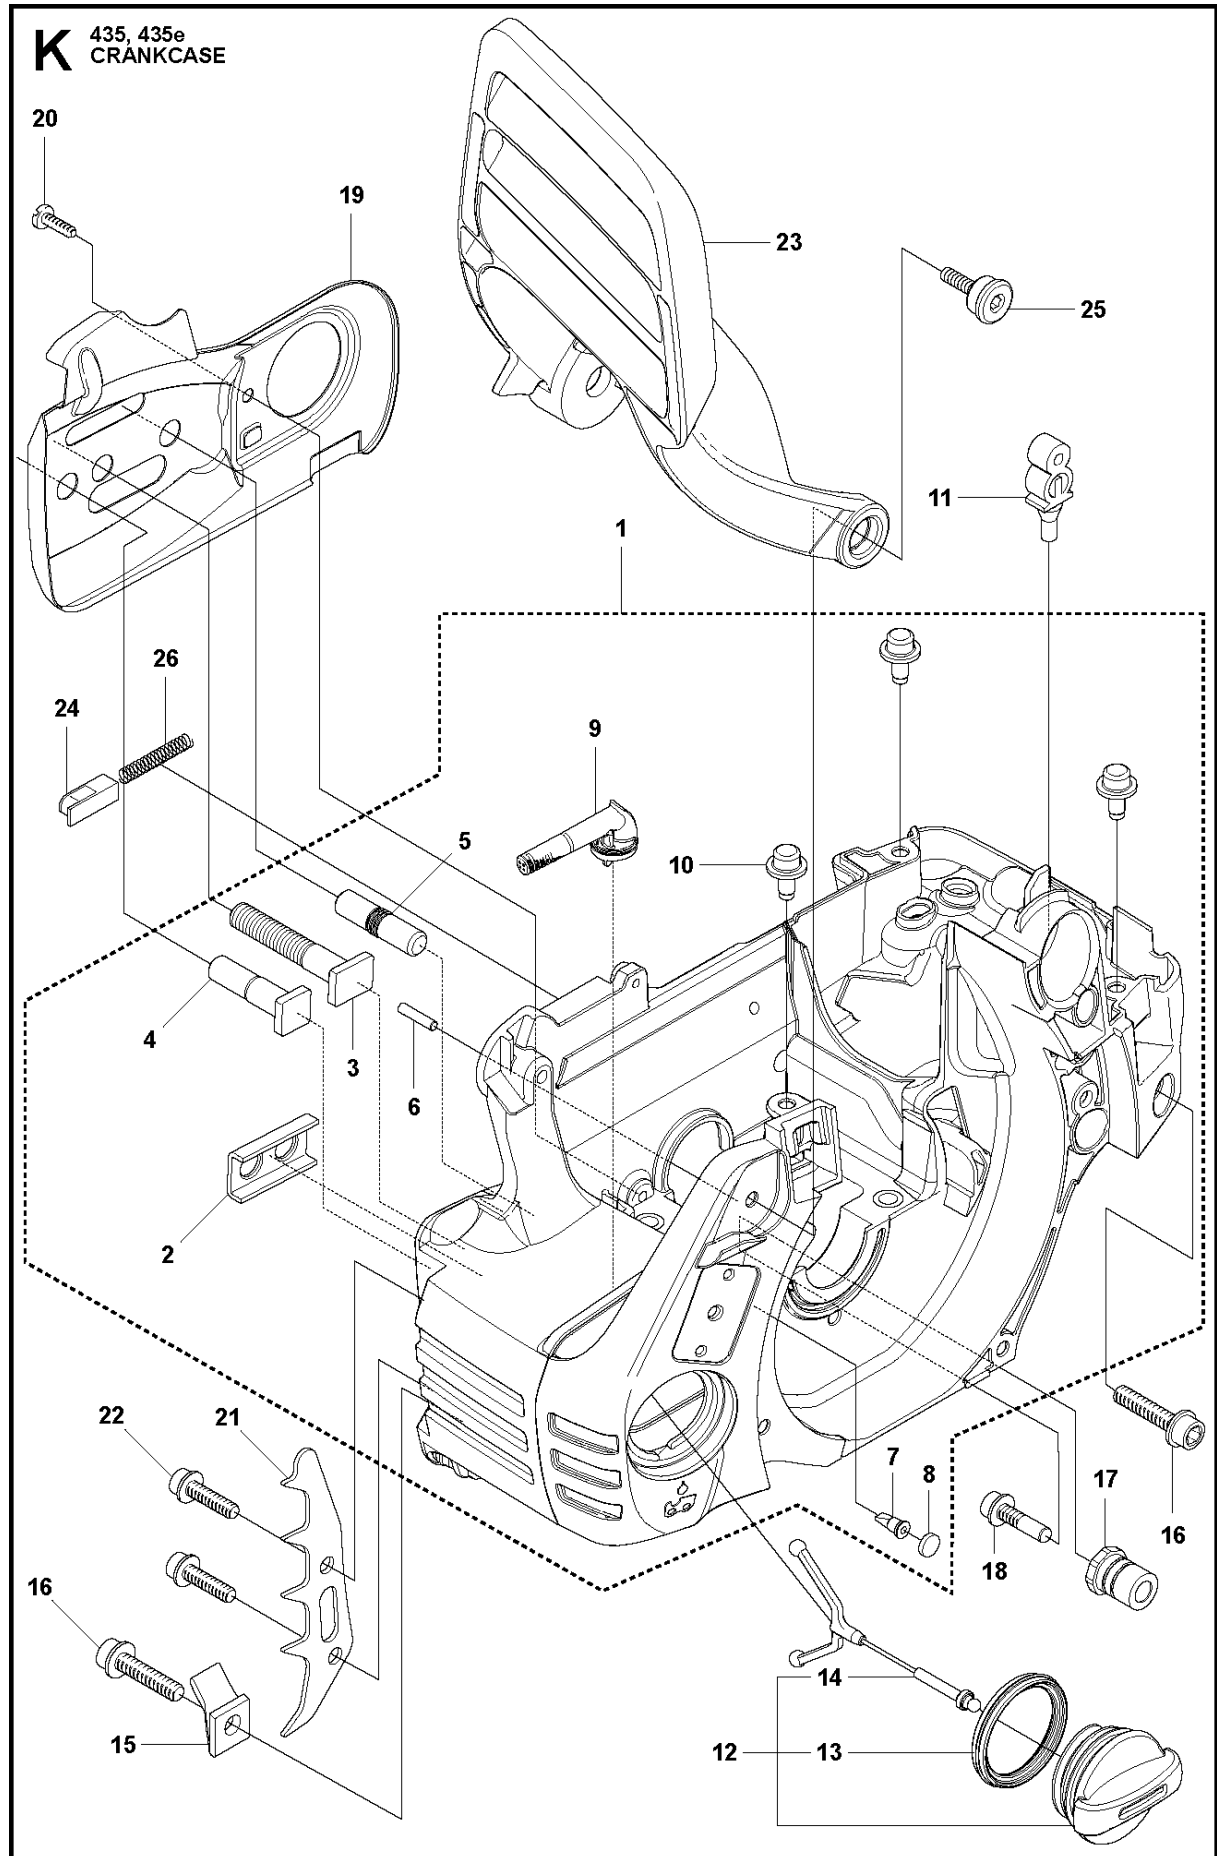

CRANKCASE

435 from 2011-05 -

Ref	Part No	Description	Remark	QTY	KIT
1	544 93 25-01	CRANKCASE ASSY		1	
2	503 87 58-02	STIFFENING PLATE		1	1
3	503 87 54-02	BAR BOLT		1	1
4	537 33 46-01	BAR BOLT		1	1
5	544 03 64-01	BAR BOLT		1	1
6	503 24 09-05	NEEDLE ROLLER		1	1
7	530 02 61-19	CHECK VALVE		1	1
8	537 40 35-01	FILTER		1	1
9	544 08 33-01	OIL SCREEN		1	1
10	544 33 16-01	GUIDE PIN		3	1
11	503 86 93-01	CARBURETTOR		1	
12	544 11 12-01	TANK CAP ASSY		1	
13	537 21 50-01	SEALING		1	12
14	503 57 89-01	HOLDER		1	12
15	503 88 63-01	PIN		1	
16	503 21 88-76	SCREW IHSCT		2	
17	501 00 76-01	LATERAL SUPPORT		1	
18	503 21 51-03	SCREW IHSCT		1	
19	544 28 46-01	CHAIN GUIDE PLATE		1	
20	503 21 70-10	SCREW CCRPANT		1	
21	544 28 65-01	INDRE BARKSTØD		1	
22	503 21 75-20	SCREW IHSCT		2	
23	544 25 15-01	HAND GUARD		1	
24	503 89 24-01	LOCK		1	
25	503 89 30-01	SCREW		2	
26	503 43 65-01	POSITION SPRING		1