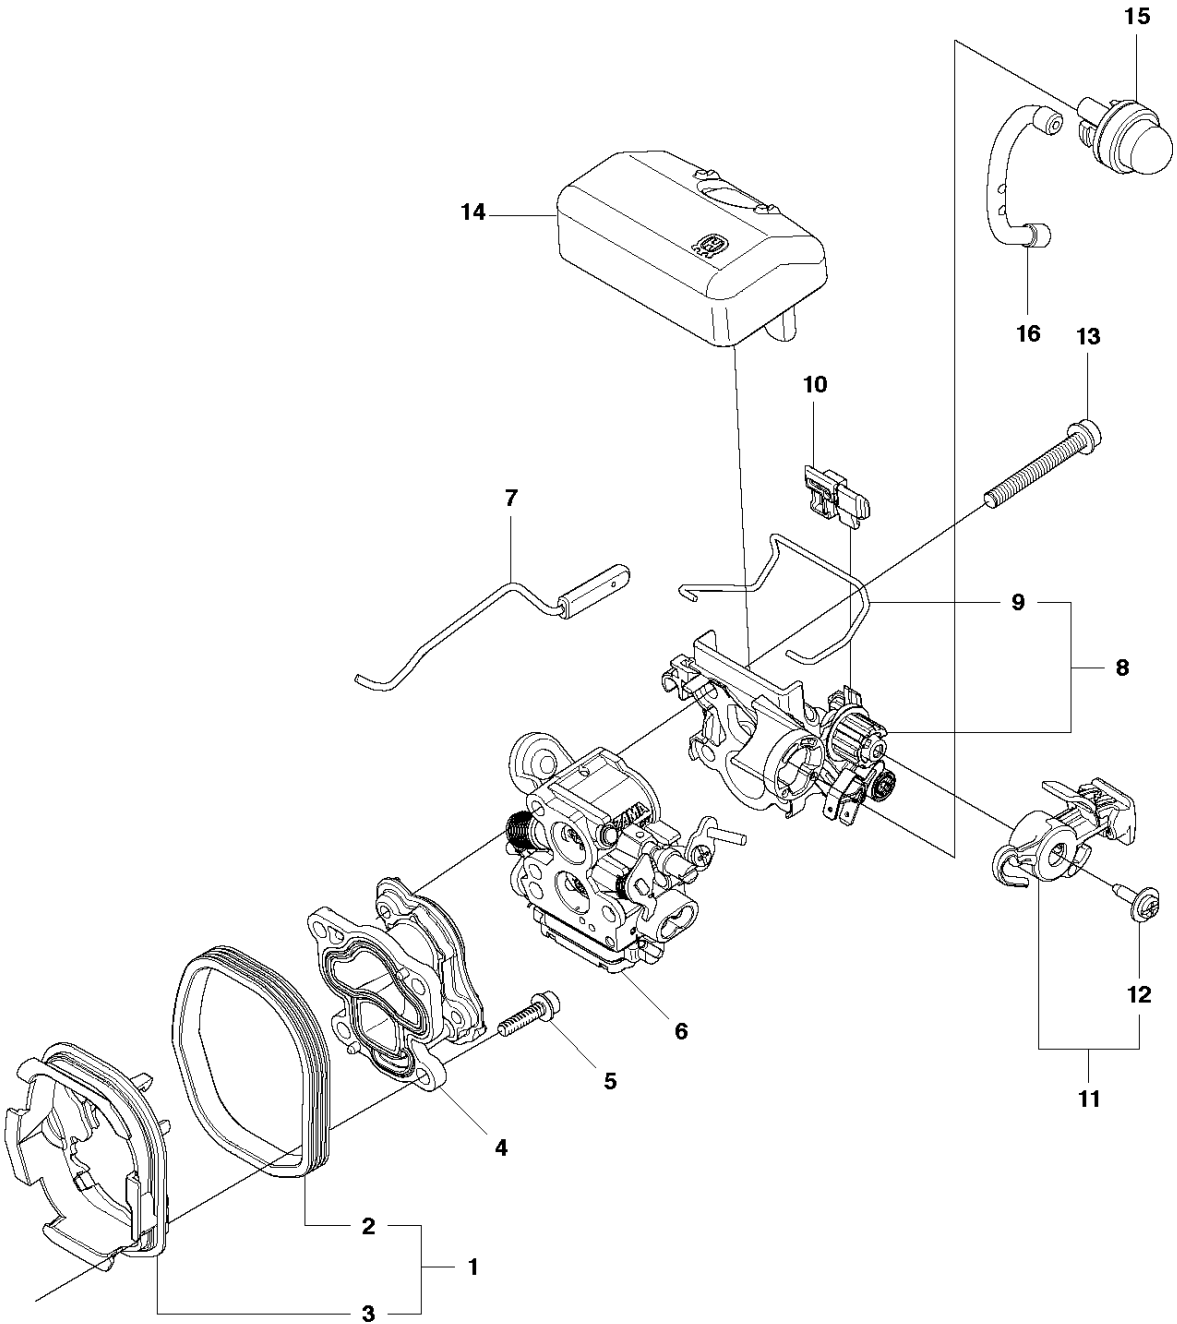

G 435, 435e
CARBURETOR & AIR FILTER

CARBURETOR & AIR FILTER

435 from 2011-05 -

Ref	Part No	Description	Remark	QTY	KIT
1	504 72 47-01	INSULATION WALL		1	
2	504 72 45-01	INSULATION WALL		1	1
3	504 72 44-01	INSULATION WALL		1	1
4	504 20 12-01	INLET PIPE		1	
5	503 20 02-16	SCREW IHSCFM		4	
6	506 45 05-01	CARBURETTOR		1	
7	544 28 44-01	THROTTLE ROD ASSY		1	
8	544 97 64-01	FILTER HOLDER		1	
9	544 39 26-01	SHACKLE		1	8
10	504 71 25-01	GUIDE		1	
11	544 84 43-02	CONTROL		1	
12	544 97 66-01	SCREW		1	11
13	503 20 02-40	SCREW IHSCFM		3	
14	544 80 54-02	AIR FILTER	44 MICRON	1	
14	544 80 54-03	AIR FILTER	FELT	1	
15	503 93 66-01	PRIMER HOUSING		1	
16	544 40 19-01	HOSE		1