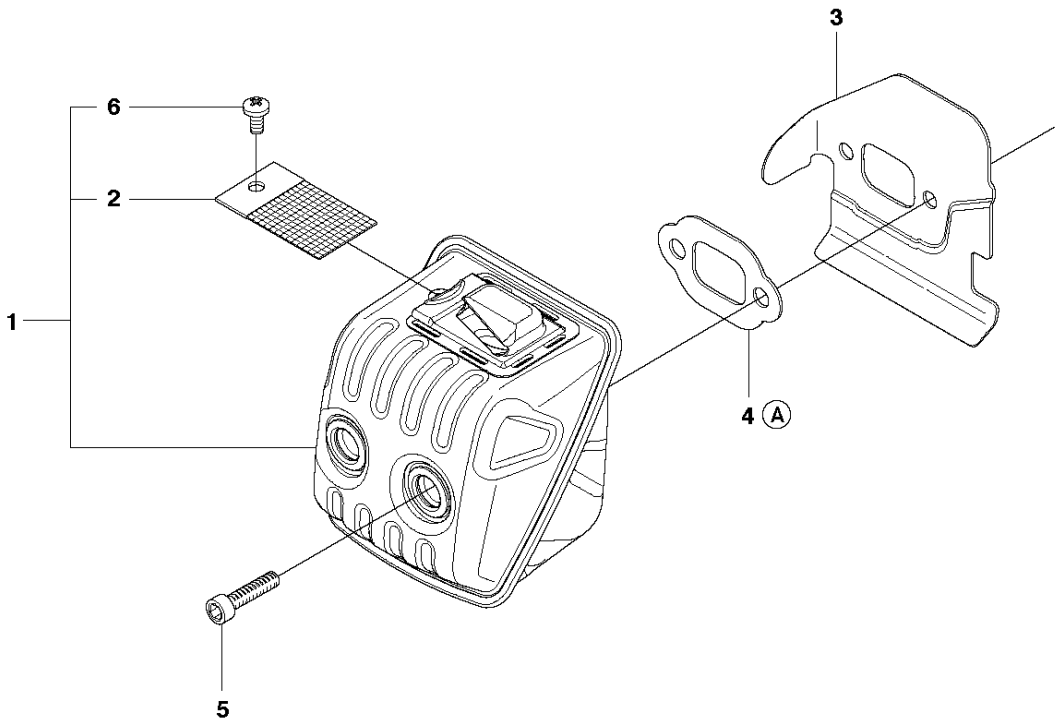

F 435, 435e
MUFFLER

7
Ⓐ 504 79 40-01
Set of gaskets

MUFFLER

435 from 2011-05 -

Ref	Part No	Description	Remark	QTY	KIT
1	544 14 77-02	MUFFLER ASSY		1	
2	579 75 33-01	SCREEN		1	1
3	501 32 31-01	HEAT DEFLECTOR		1	
4	579 75 31-01	GASKET		1	7
5	725 53 68-55	SCREW IHSCM		2	
6	724 12 87-59	SCREW CRPANM		1	1
7	504 79 40-01	GASKET		1