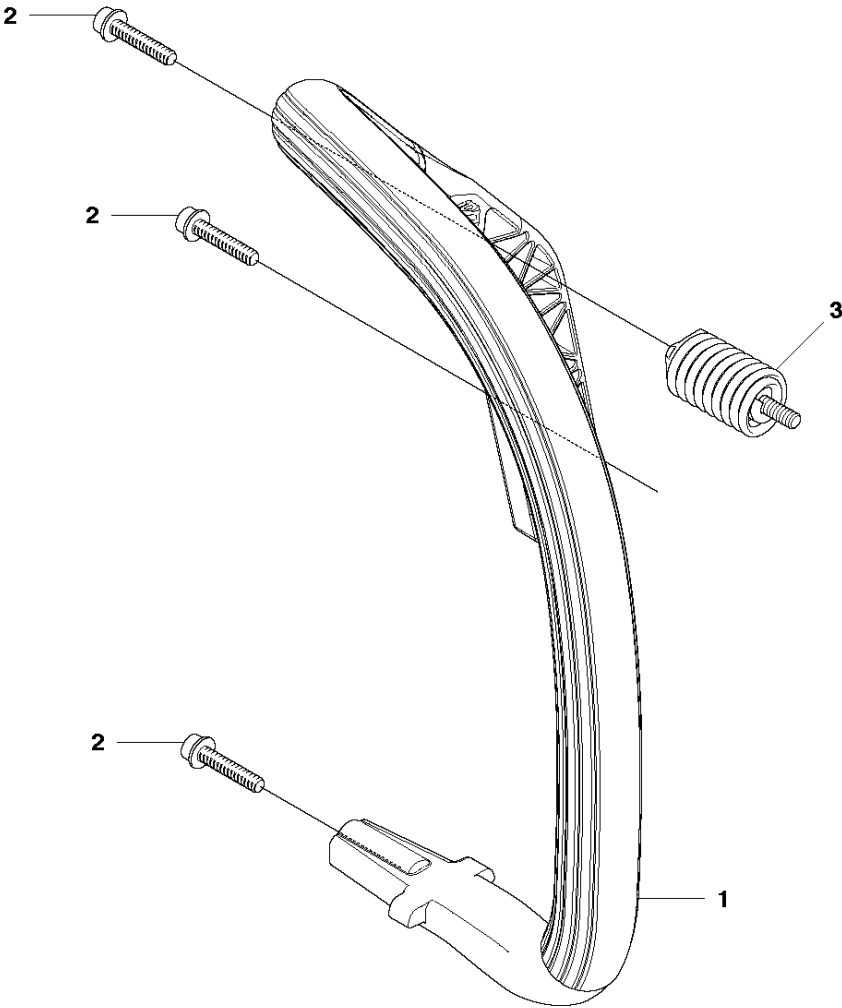

M 435, 435e
HANDLE

HANDLE

435 from 2011-05 -

Ref	Part No	Description	Remark	QTY KIT
1	544 28 40-01	FRONT HANDLE		1
2	503 21 88-76	SCREW IHST		3
3	503 89 83-01	ANTIVIBRATION ELEMENT		1