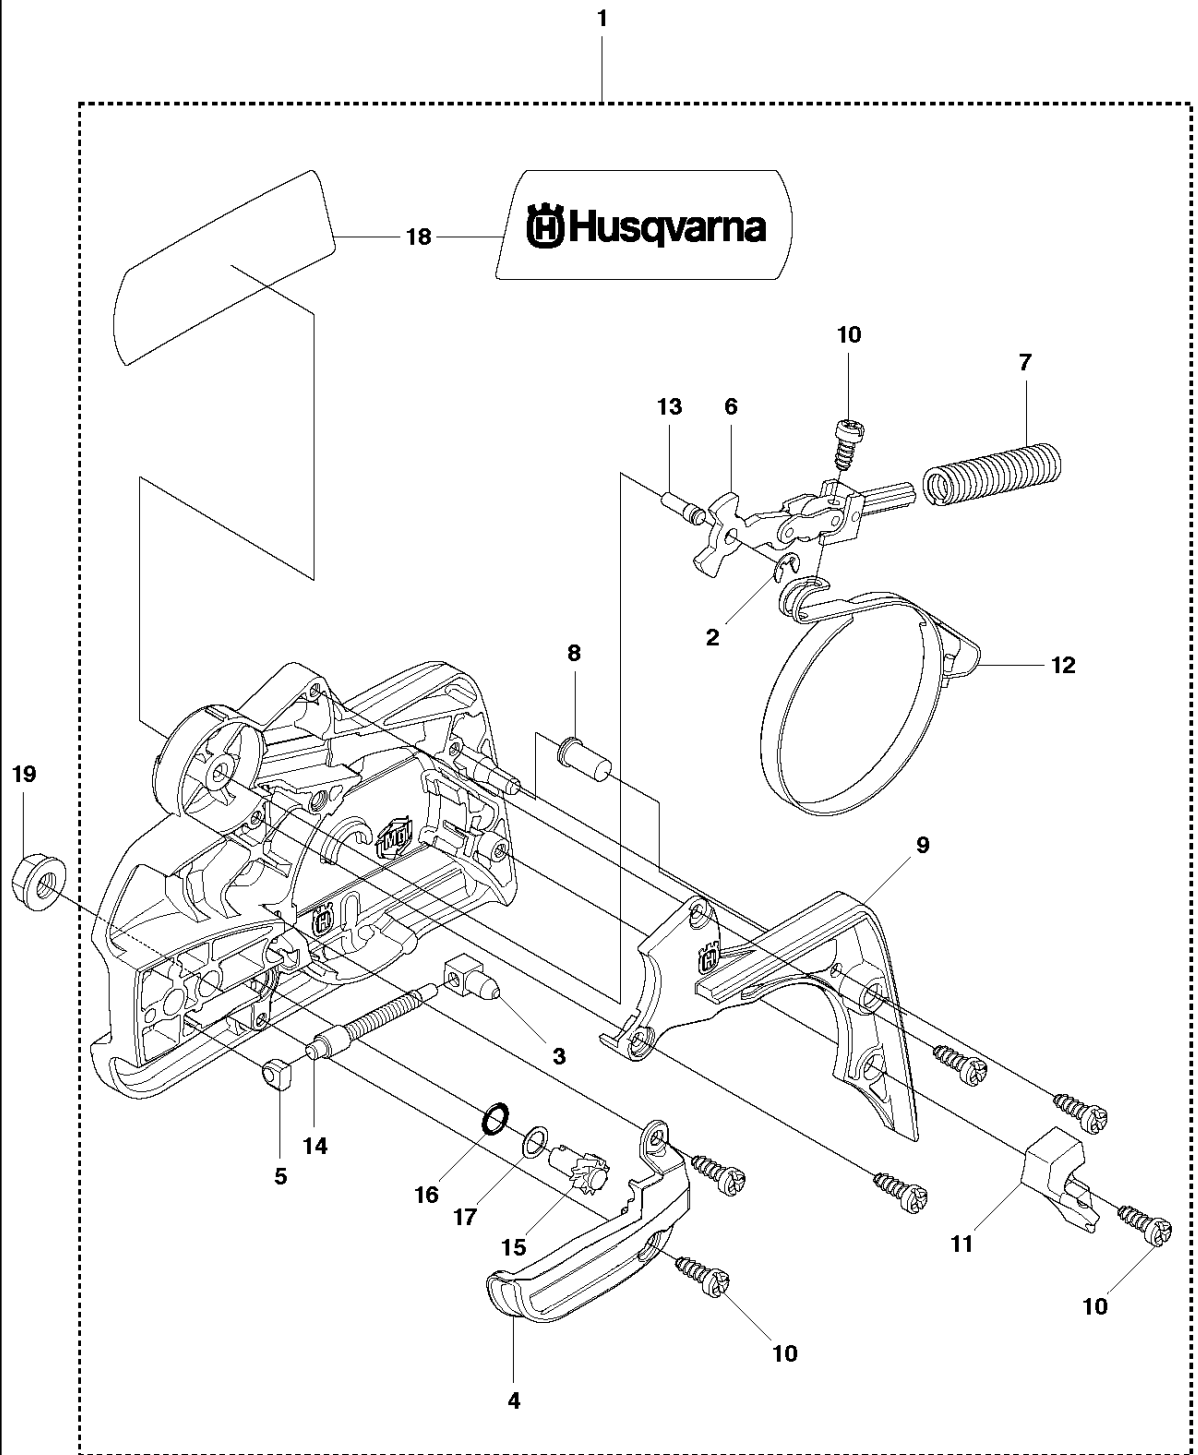

A2 435
CHAIN BREAK & CLUTCH COVER

CHAIN BRAKE & CLUTCH COVER

435 from 2011-05 -

Ref	Part No	Description	Remark	QTY KIT	
1	501 38 82-01	CLUTCH COVER ASSY			
2	735 31 08-20	E-CLIP		1	1
3	537 28 66-01	PAWL		1	1
4	540 06 33-01	CHAIN GUIDE		1	1
5	537 01 74-01	BEARING SLEEVE		1	1
6	503 89 08-02	KNEE JOINT ASSY		1	1
7	505 89 26-01	BRAKE SPRING		1	1
8	503 85 52-01	GUIDE BUSHING		1	1
9	544 24 85-01	COVER LID		1	1
10	503 21 70-10	SCREW CCRPANT		7	1
11	544 25 31-01	WEAR PROTECTION		1	1
12	544 30 60-01	BRAKE BAND ASSY		1	1
13	503 89 29-01	PIN KNEE-JOINT		1	1
14	537 39 70-01	WORM SCREW		1	1
15	537 07 94-02	WORM WHEEL		1	1
16	740 48 07-02	O-RING		1	1
17	503 23 00-63	WASHER		1	1
18	544 37 68-01	LABEL		1	1
19	503 22 00-01	HEXAGON NUT		1