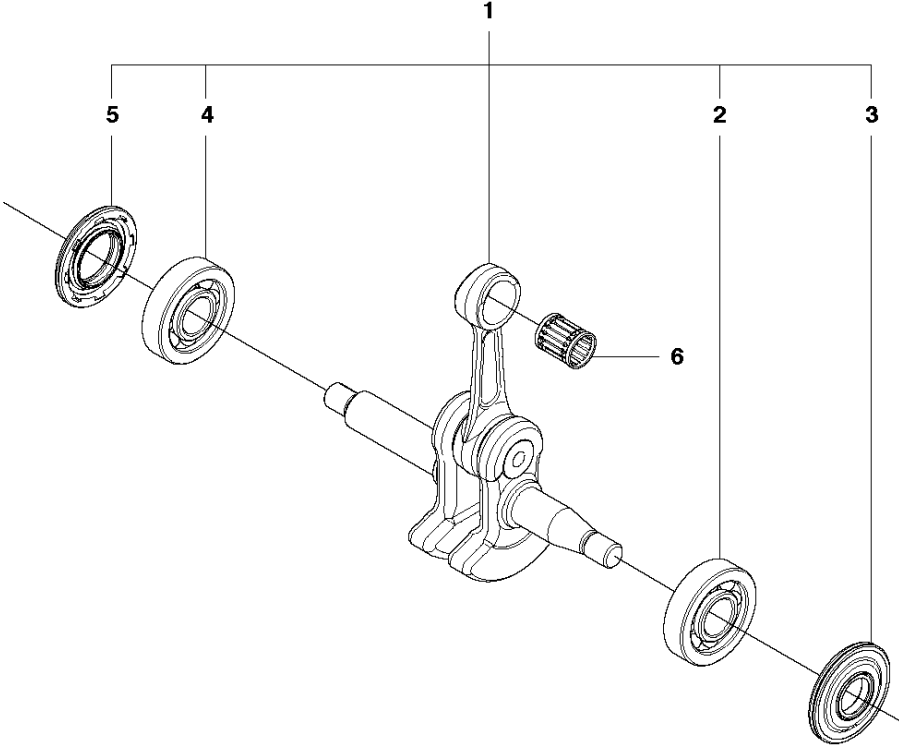

J 435, 435e
CRANKSHAFT

CRANKSHAFT

435 from 2011-05 -

Ref	Part No	Description	Remark	QTY	KIT
1	544 34 38-01	CRANKSHAFT		1	
2	544 24 87-02	BALL BEARING		1	1
3	544 25 12-01	SEALING		1	1
4	544 24 88-02	BALL BEARING		1	1
5	544 25 13-01	SEALING		1	1
6	503 41 41-01	NEEDLE BEARING		1