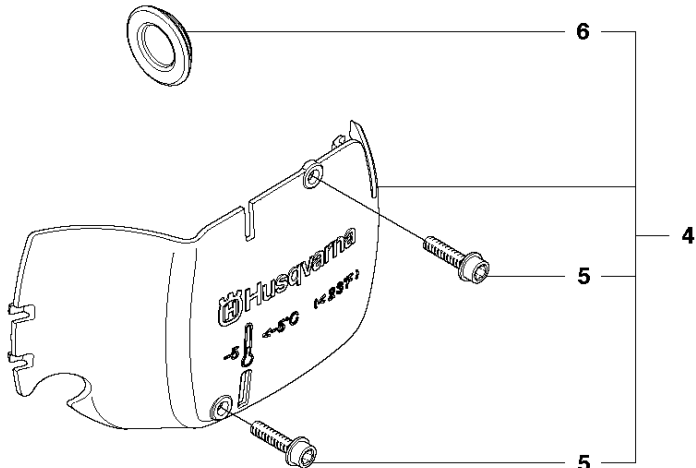

Q 435e
WINTER KIT