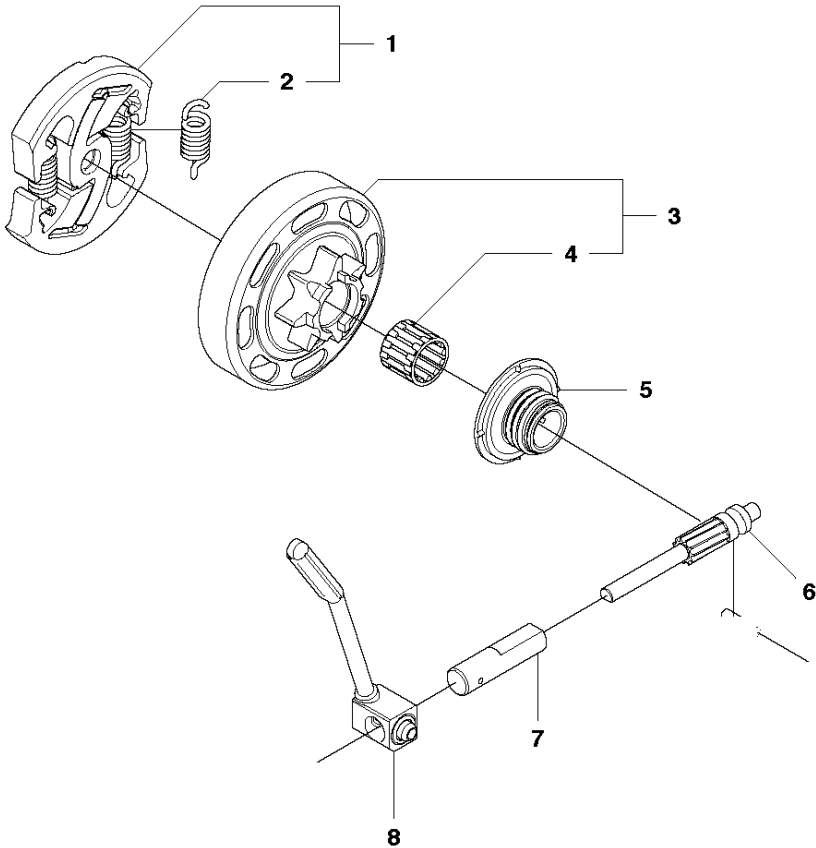

## CHAIN BRAKE &amp; CLUTCH COVER

435 from 2011-05 -

Ref	Part No	Description	Remark	QTY KIT	
1	501 38 82-01	CLUTCH COVER ASSY			
2	735 31 08-20	E-CLIP		1	1
3	537 28 66-01	PAWL		1	1
4	540 06 33-01	CHAIN GUIDE		1	1
5	537 01 74-01	BEARING SLEEVE		1	1
6	503 89 08-02	KNEE JOINT ASSY		1	1
7	505 89 26-01	BRAKE SPRING		1	1
8	503 85 52-01	GUIDE BUSHING		1	1
9	544 24 85-01	COVER LID		1	1
10	503 21 70-10	SCREW CCRPANT		7	1
11	544 25 31-01	WEAR PROTECTION		1	1
12	544 30 60-01	BRAKE BAND ASSY		1	1
13	503 89 29-01	PIN KNEE-JOINT		1	1
14	537 39 70-01	WORM SCREW		1	1
15	537 07 94-02	WORM WHEEL		1	1
16	740 48 07-02	O-RING		1	1
17	503 23 00-63	WASHER		1	1
18	544 37 68-01	LABEL		1	1
19	503 22 00-01	HEXAGON NUT		1	

## CHAIN BRAKE &amp; CLUTCH COVER

435 from 2011-05 -

Ref	Part No	Description	Remark	QTY	KIT
1	544 19 49-05	CLUTCH COVER ASSY		1	
2	504 54 28-01	COVER LID		1	1
3	544 30 60-01	BRAKE BAND ASSY		1	1
4	544 25 31-01	WEAR PROTECTION		1	1
5	503 85 52-01	GUIDE BUSHING		1	1
6	505 89 26-01	BRAKE SPRING		1	1
7	544 24 85-01	COVER LID		1	1
8	503 89 08-02	KNEE JOINT ASSY		1	1
9	503 89 29-01	PIN KNEE-JOINT		1	1
10	735 31 08-20	E-CLIP		1	1
11	537 39 29-01	SCREW		1	1
12	537 34 72-01	CHAIN TENSIONER		1	1
13	537 39 26-01	HEAT PROTECTOR		1	1
14	544 35 75-01	LABEL		1	1
15	503 21 70-10	SCREW CCRPANT		10	1
16	525 35 43-01	BEARING SLEEVE		1	1
17	505 32 10-01	WEAR PLATE		1	1
18	537 34 78-01	KNOB		1	

## CLUTCH &amp; OIL PUMP

435 from 2011-05 -

Ref	Part No	Description	Remark	QTY	KIT
1	575 56 80-01	CLUTCH ASSY		1	
2	574 71 88-01	CLUTCH SPRING		2	1
3	505 44 15-01	CLUTCH DRUM		1	
4	503 53 92-01	NEEDLE BEARING		1	3
5	544 21 24-02	WORM GEAR		1	
6	540 05 79-01	PUMP PISTON		1	
7	537 15 48-01	PUMP CYLINDER		1	
8	544 08 42-01	OIL HOSE		1	