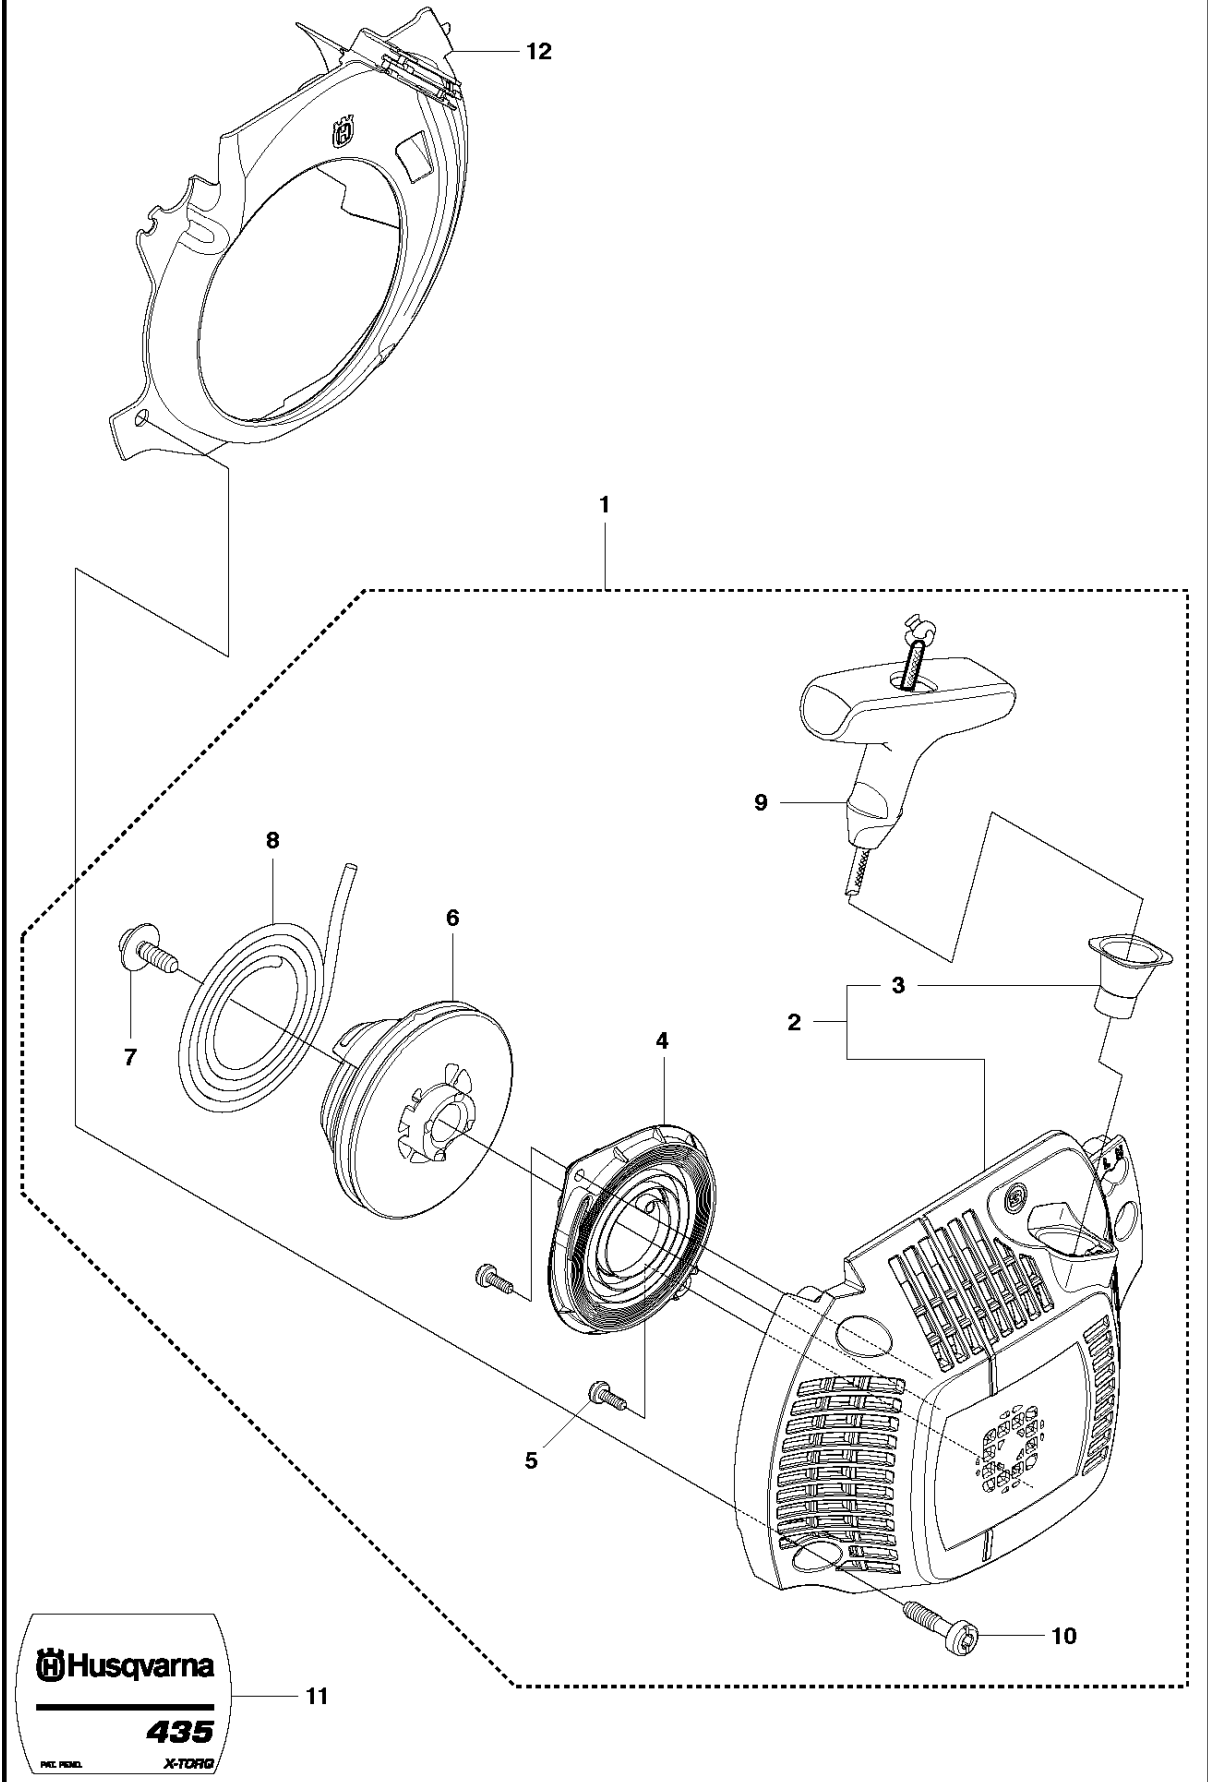

D1 435
STARTER

STARTER

435 from 2011-05 -

Ref	Part No	Description	Remark	QTY	KIT
1	504 59 70-02	STARTER ASSY		1	
2	504 59 69-01	STARTER		1	1
3	537 28 32-01	REINFORCEMENT SLEEVE		1	1, 2
4	540 05 75-02	SPRING CASSETTE ASSY		1	1
5	503 21 28-10	SCREW CCRPANT		2	1
6	504 59 71-01	STARTER PULLEY		1	1
7	503 21 77-16	SCREW IHSCT		1	1
8	505 30 51-25	STARTER CORD		1	1
9	537 23 25-01	STARTER HANDLE		1	1
10	503 21 73-21	SCREW		4	1
11	504 54 68-01	LABEL		1	
12	544 19 71-02	AIR CONDUCTOR		1