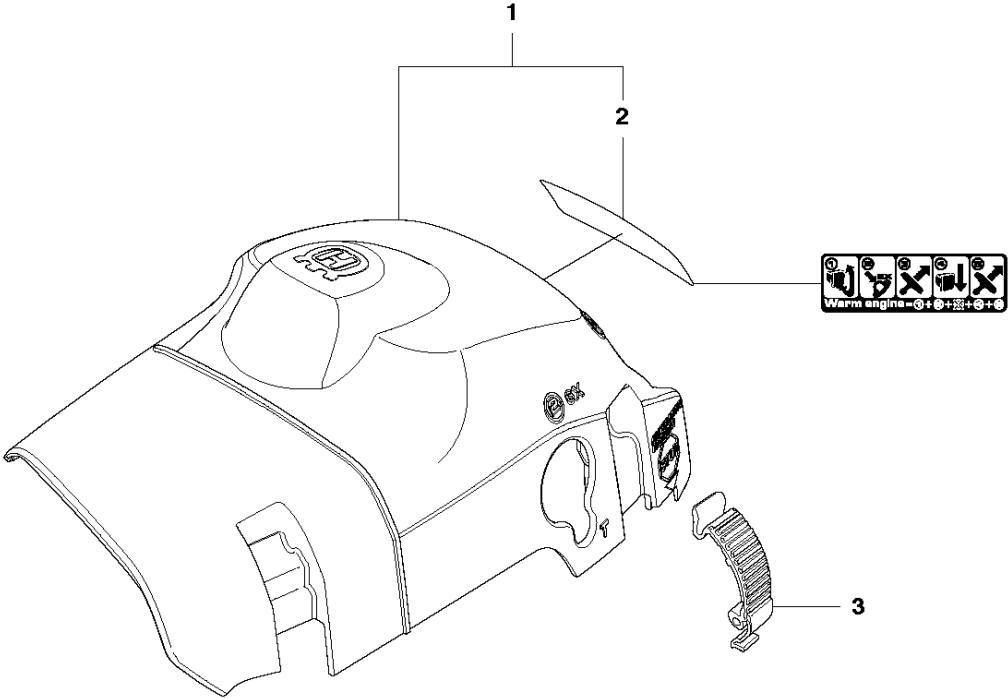

C 435, 435e
CYLINDER COVER

CYLINDER COVER

435 from 2011-05 -

Ref	Part No	Description	Remark	QTY	KIT
1	504 79 02-01	CYLINDER COVER ASSY		1	
2	522 73 60-01	LABEL		1	1
3	503 89 47-01	SNAP		3