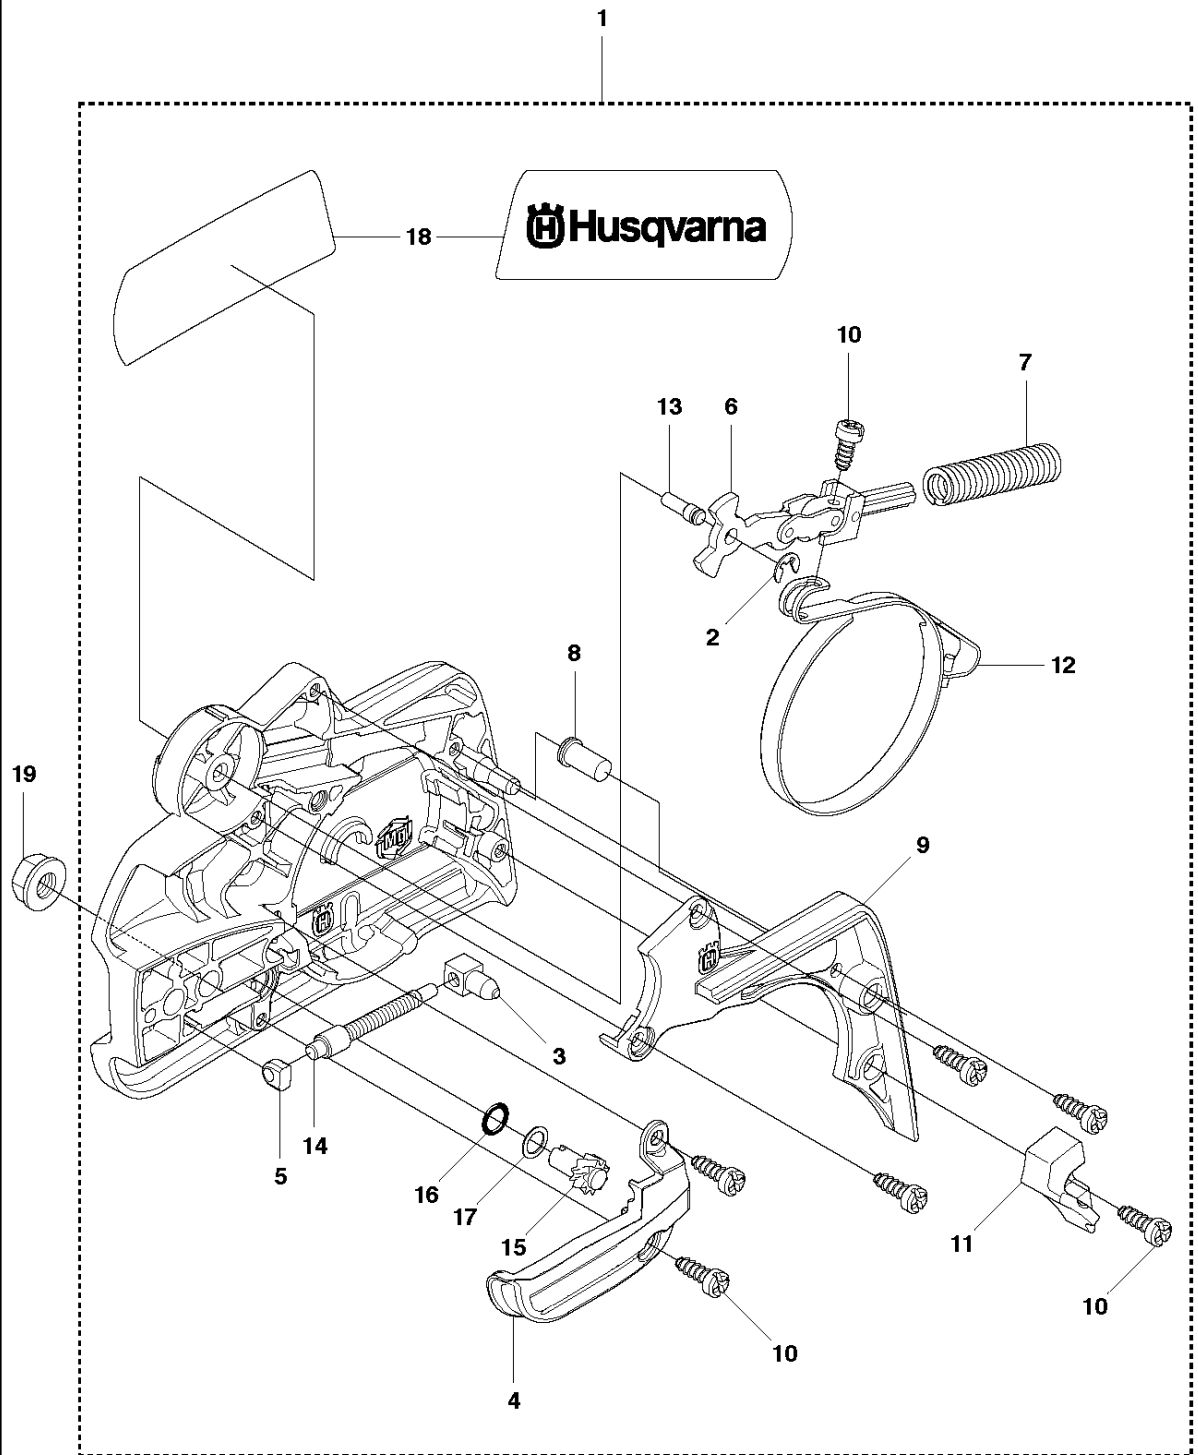

A2 435
CHAIN BREAK & CLUTCH COVER

CHAIN BRAKE & CLUTCH COVER

435 E from 2011-05-

Ref	Part No	Description	Remark	QTY KIT	
1	501 38 82-01	CLUTCH COVER ASSY			
2	735 31 08-20	E-CLIP		1	1
3	537 28 66-01	PAWL		1	1
4	540 06 33-01	CHAIN GUIDE		1	1
5	537 01 74-01	BEARING SLEEVE		1	1
6	503 89 08-02	KNEE JOINT ASSY		1	1
7	505 89 26-01	BRAKE SPRING		1	1
8	503 85 52-01	GUIDE BUSHING		1	1
9	544 24 85-01	COVER LID		1	1
10	503 21 70-10	SCREW CCRPANT		7	1
11	544 25 31-01	WEAR PROTECTION		1	1
12	544 30 60-01	BRAKE BAND ASSY		1	1
13	503 89 29-01	PIN KNEE-JOINT		1	1
14	537 39 70-01	WORM SCREW		1	1
15	537 07 94-02	WORM WHEEL		1	1
16	740 48 07-02	O-RING		1	1
17	503 23 00-63	WASHER		1	1
18	544 37 68-01	LABEL		1	1
19	503 22 00-01	HEXAGON NUT FLANGE		1