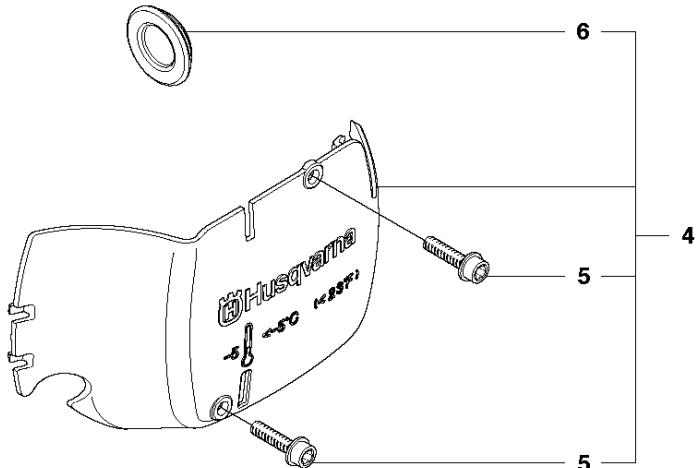

Q 435e
WINTER KIT