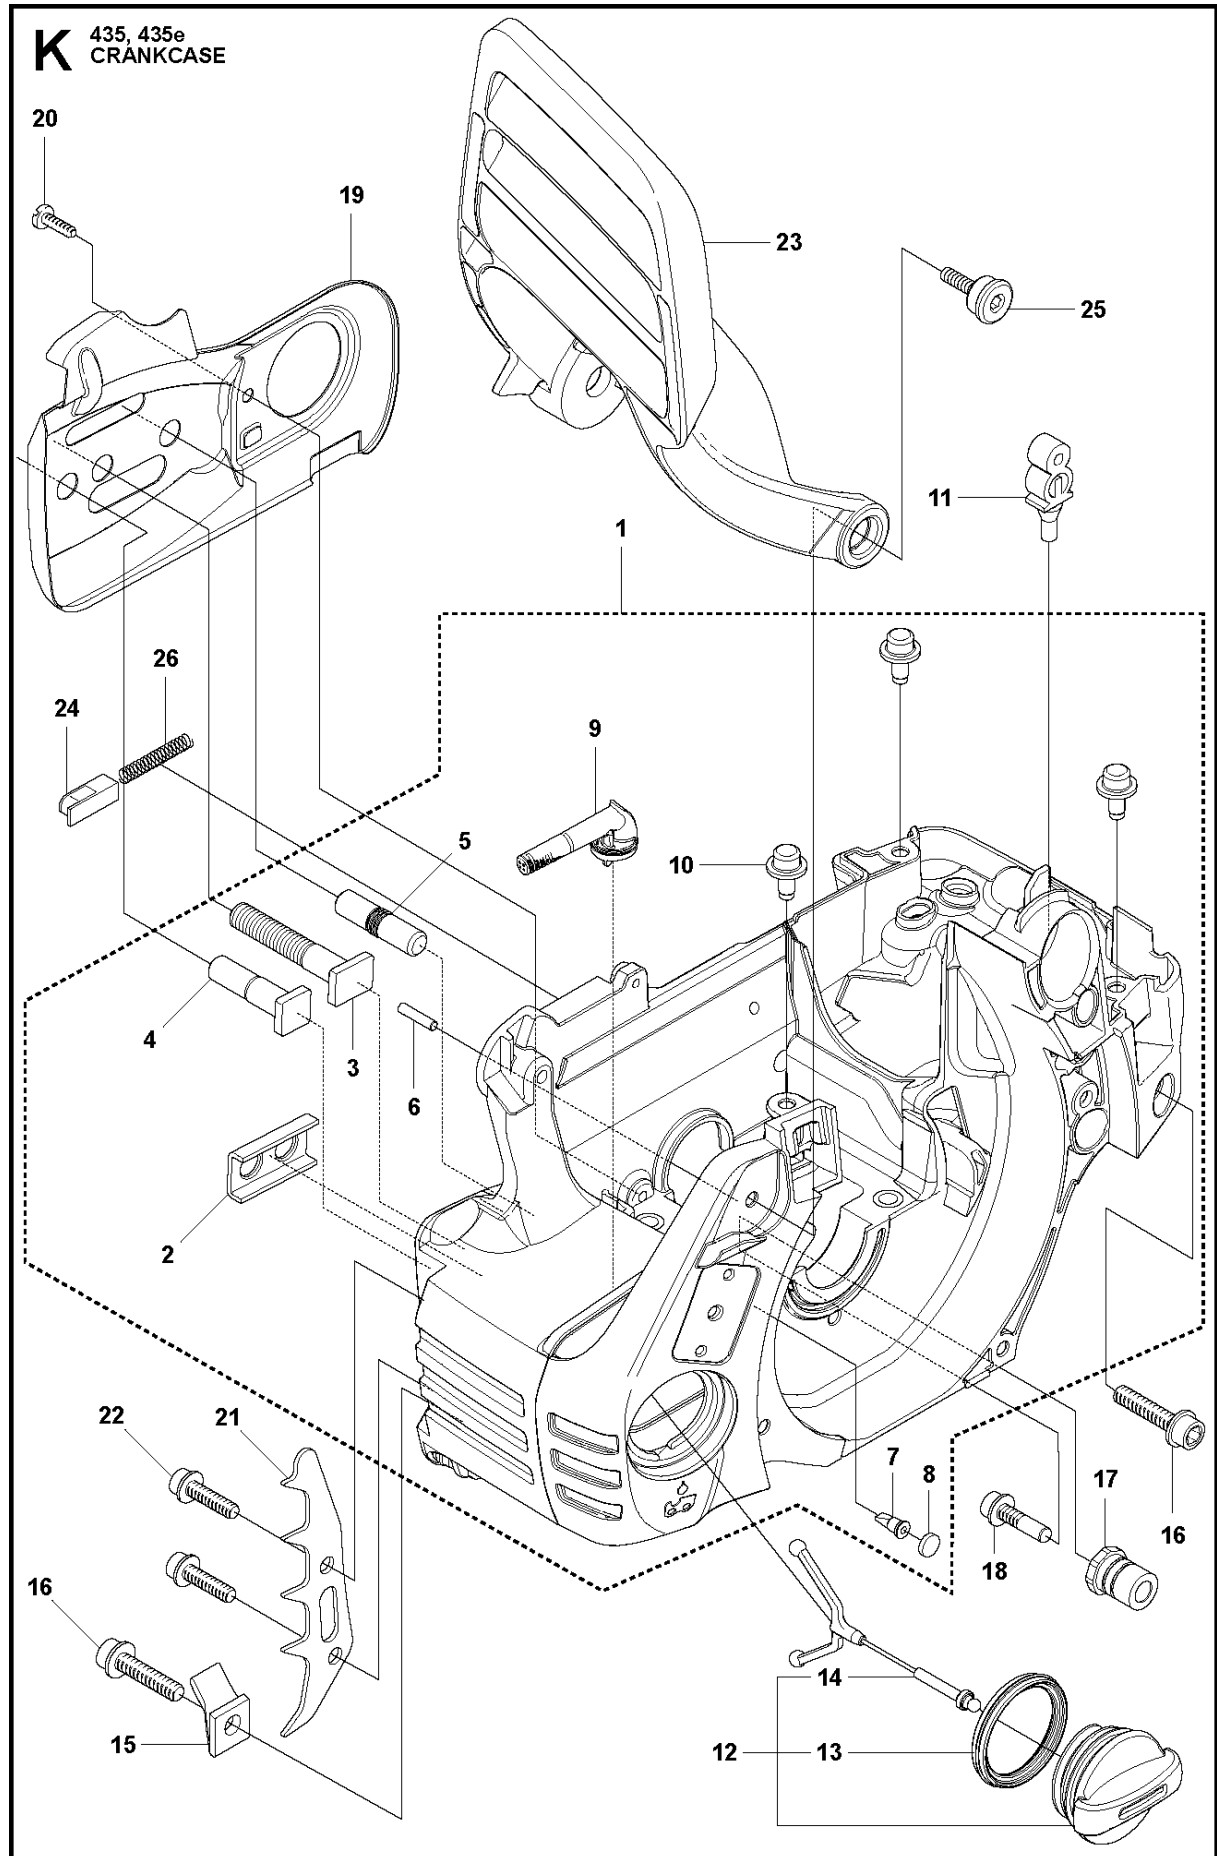

CRANKCASE

435 E from 2011-05-

Ref	Part No	Description	Remark	QTY	KIT
1	544 93 25-01	CRANKCASE ASSY		1	
2	503 87 58-02	STIFFENING PLATE		1	1
3	503 87 54-02	BAR BOLT		1	1
4	537 33 46-01	BAR BOLT		1	1
5	544 03 64-01	BAR BOLT		1	1
6	503 24 09-05	NEEDLE ROLLER		1	1
7	530 02 61-19	CHECK VALVE		1	1
8	537 40 35-01	FILTER		1	1
9	544 08 33-01	OIL SCREEN		1	1
10	544 33 16-01	GUIDE PIN		3	1
11	503 86 93-01	CARBURETTOR MOUNTING		1	
12	544 11 12-01	TANK CAP ASSY		1	
13	537 21 50-01	SEALING		1	12
14	503 57 89-01	HOLDER		1	12
15	503 88 63-01	CHAIN CATCHER PIN		1	
16	503 21 88-76	SCREW IHSCFT		2	
17	501 00 76-01	LATERAL SUPPORT		1	
18	503 21 51-03	SCREW IHSCFT		1	
19	544 28 46-01	CHAIN GUIDE PLATE		1	
20	503 21 70-10	SCREW CCRPANT		1	
21	544 28 65-01	INDRE BARKSTØD		1	
22	503 21 75-20	SCREW IHSCFT		2	
23	544 25 15-01	HAND GUARD		1	
24	503 89 24-01	LOCK		1	
25	503 89 30-01	SCREW		2	
26	503 43 65-01	POSITION SPRING		1