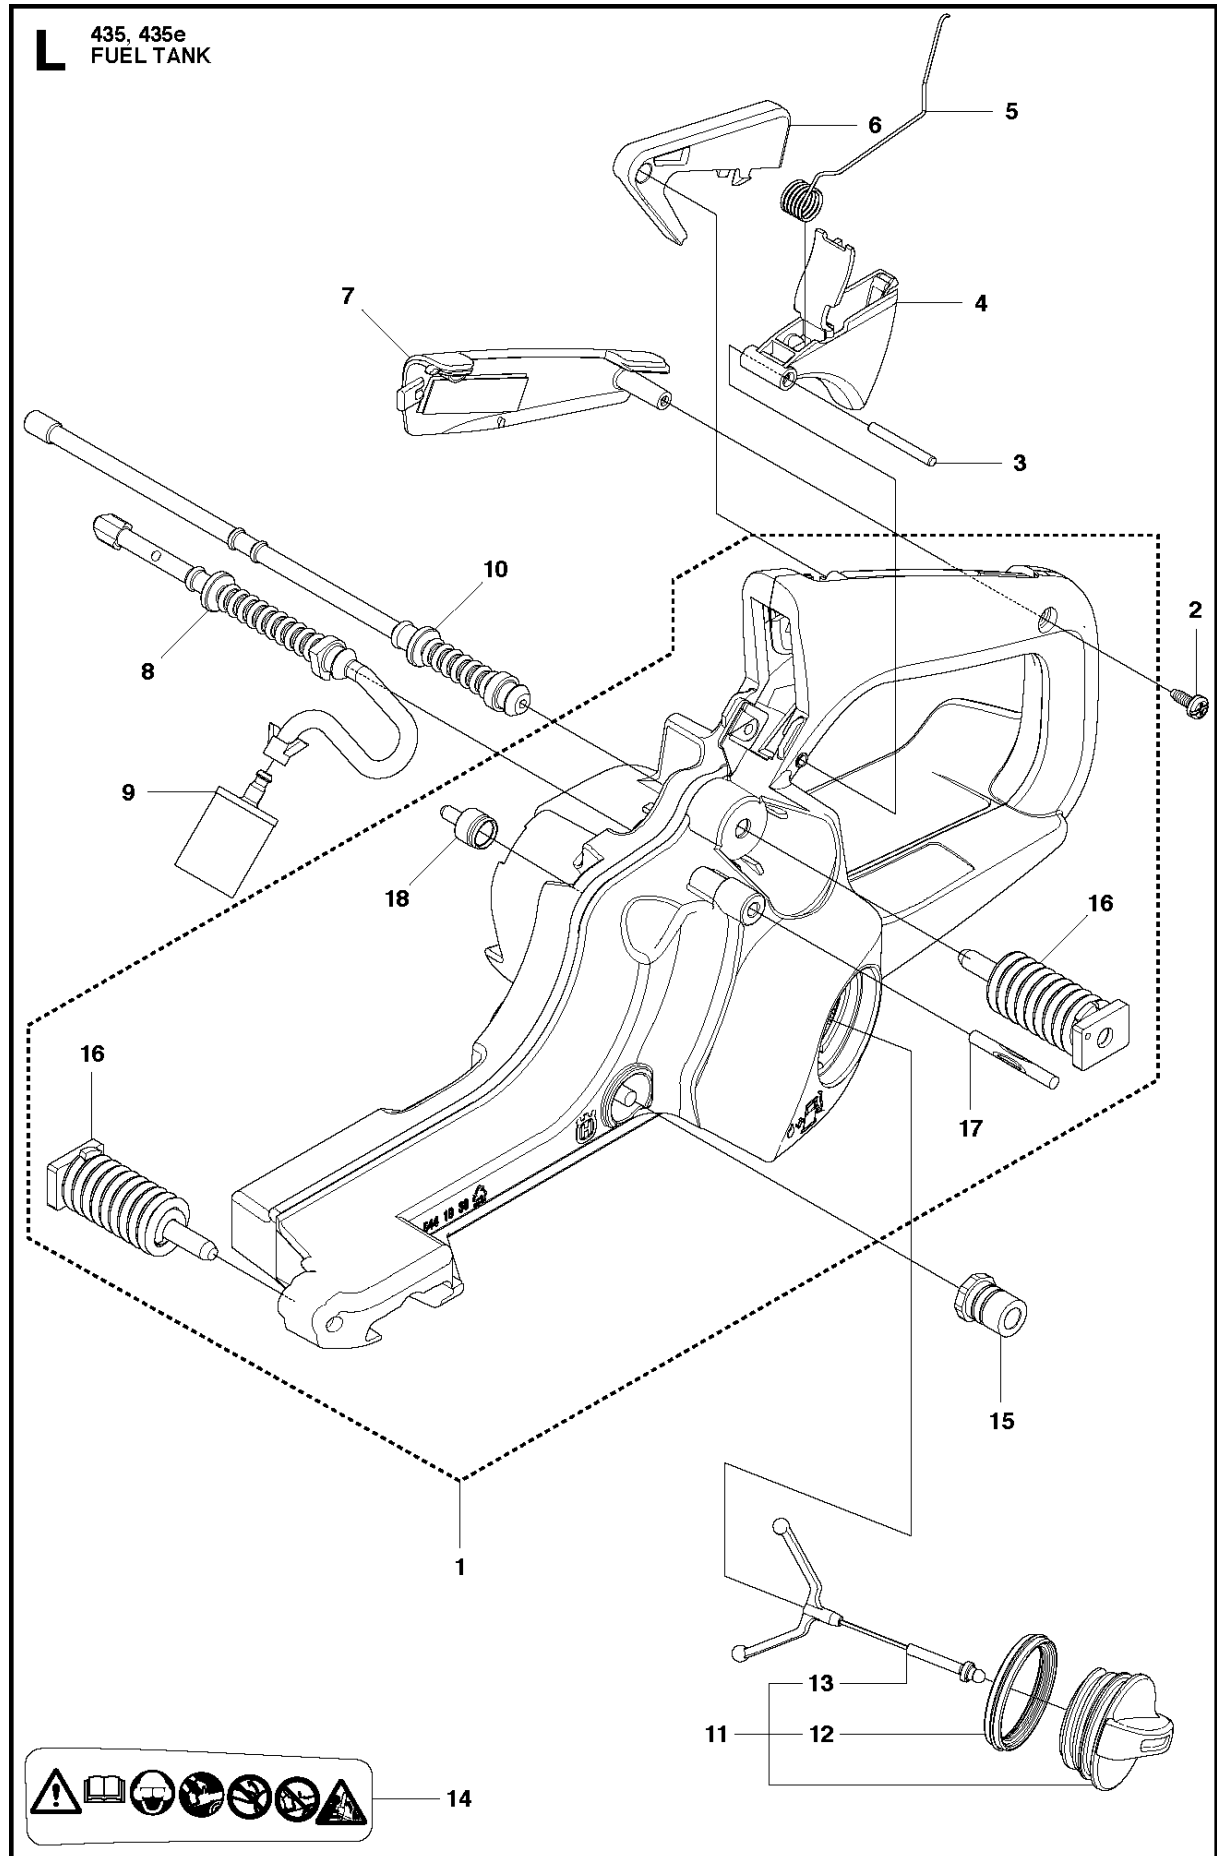

FUEL TANK

435 E from 2011-05-

Ref	Part No	Description	Remark	QTY	KIT
1	544 19 38-05	FUEL TANK		1	
2	503 21 28-10	SCREW CCRPANT		1	
3	720 18 25-20	PARALLEL PIN		1	
4	544 96 85-01	THROTTLE CONTROL		1	
5	544 09 99-01	SPRING		1	
6	544 28 41-01	THROTTLE LOCKOUT		1	
7	544 28 49-01	HANDLE INSERT		1	
8	544 12 86-01	FUEL HOSE		1	
9	503 44 32-01	FILTER		1	
10	544 12 97-01	RETURN HOSE		1	
11	544 11 12-01	TANK CAP ASSY		1	
12	537 21 50-01	SEALING		1	11
13	503 57 89-01	HOLDER		1	11
14	544 37 50-01	LABEL		1	
15	501 00 76-01	LATERAL SUPPORT		1	
16	504 79 56-01	ANTIVIBRATION ELEMENT		2	1
17	721 12 63-39	GROOVED PIN		1	1
18	537 35 95-01	TANK VENT ASSY		1	1