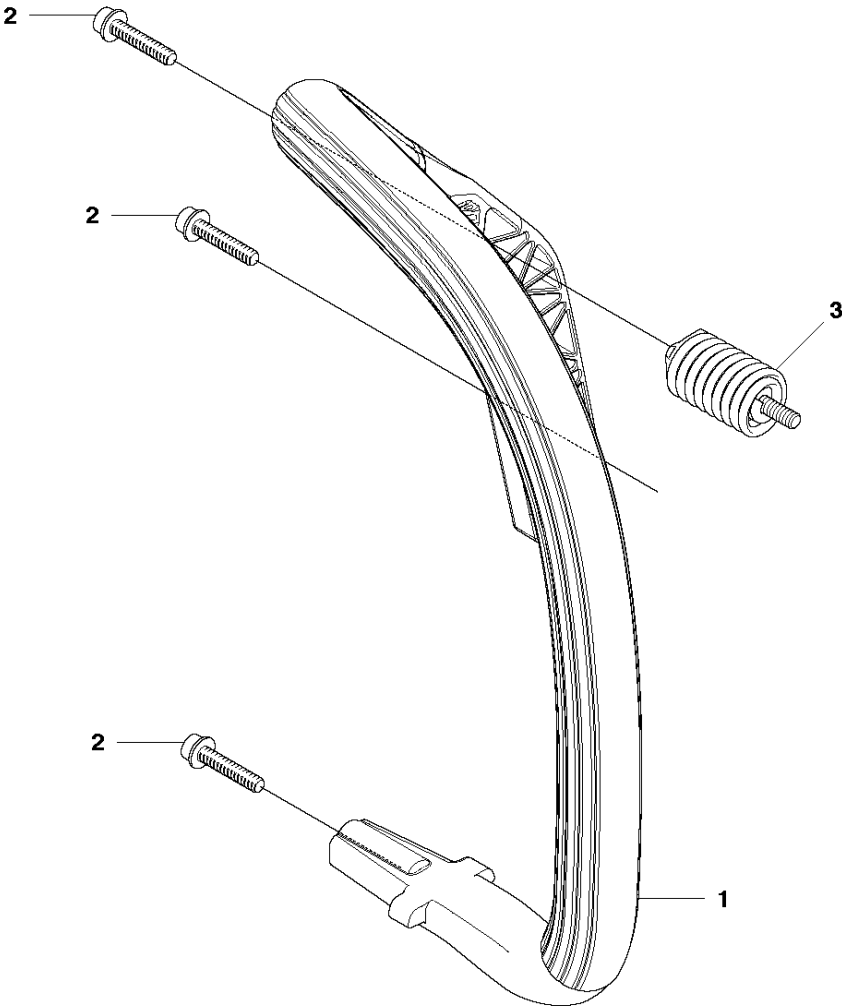

M 435, 435e
HANDLE

HANDLE

435 E from 2011-05-

Ref	Part No	Description	Remark	QTY KIT
1	544 28 40-01	FRONT HANDLE		1
2	503 21 88-76	SCREW IHSCFT		3
3	503 89 83-01	ANTIVIBRATION ELEMENT		1