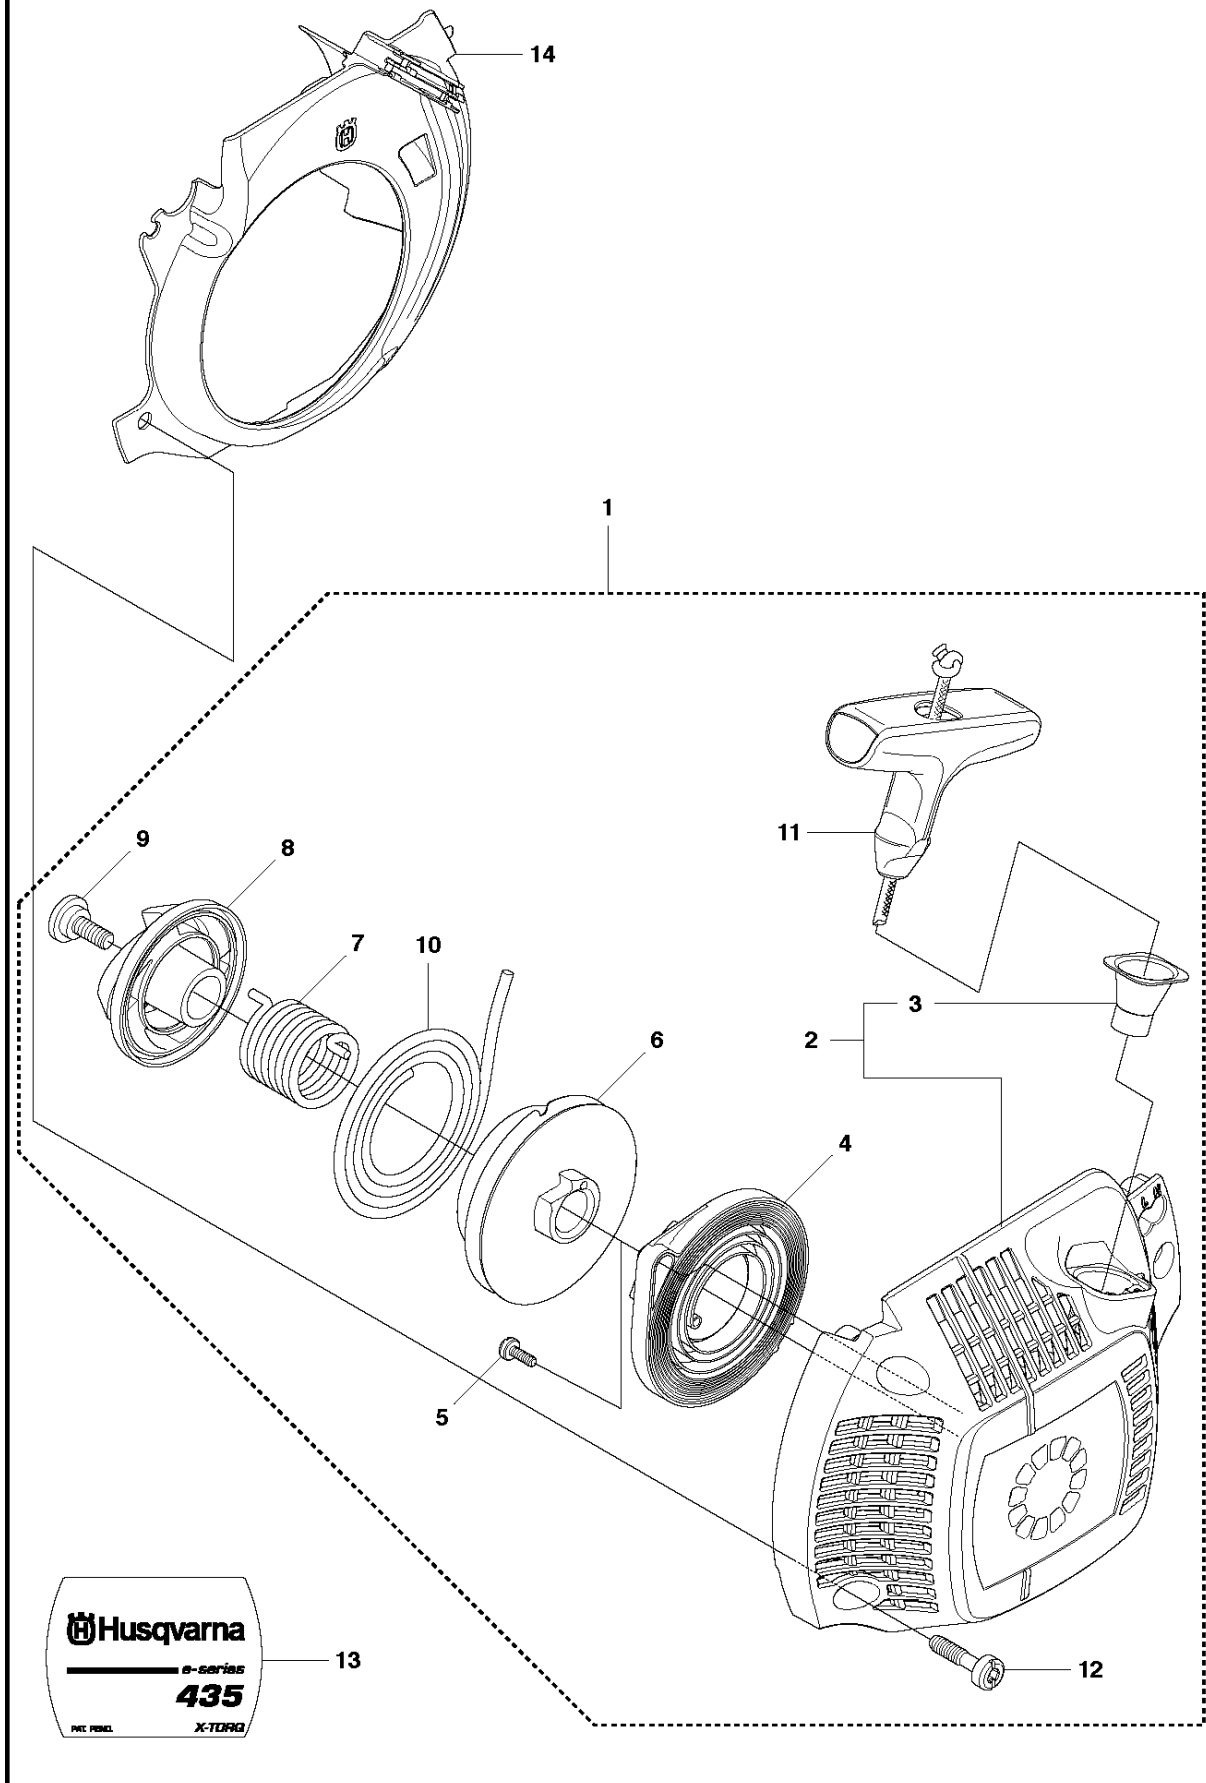

D2 435e
STARTER

STARTER

435 E from 2011-05-

Ref	Part No	Description	Remark	QTY KIT	
1	544 28 70-02	STARTER ASSY			
2	544 28 69-01	STARTER HOUSING		1	1
3	537 28 32-01	REINFORCEMENT SLEEVE		1	1
4	540 05 75-02	SPRING CASSETTE ASSY		1	1
5	503 21 28-10	SCREW CCRPANT		2	1
6	537 42 32-01	STARTER PULLEY		1	1
7	505 64 73-01	SPRING		1	1
8	537 42 33-01	DRIVER		1	1
9	537 42 66-01	SCREW		1	1
10	505 30 51-25	STARTER CORD		1	1
11	537 23 25-01	STARTER HANDLE		1	1
12	503 21 73-21	SCREW CIHSCTO		4	1
13	544 46 36-02	LABEL		1	
14	544 19 71-02	COOLING AIR CONDUCTOR		1