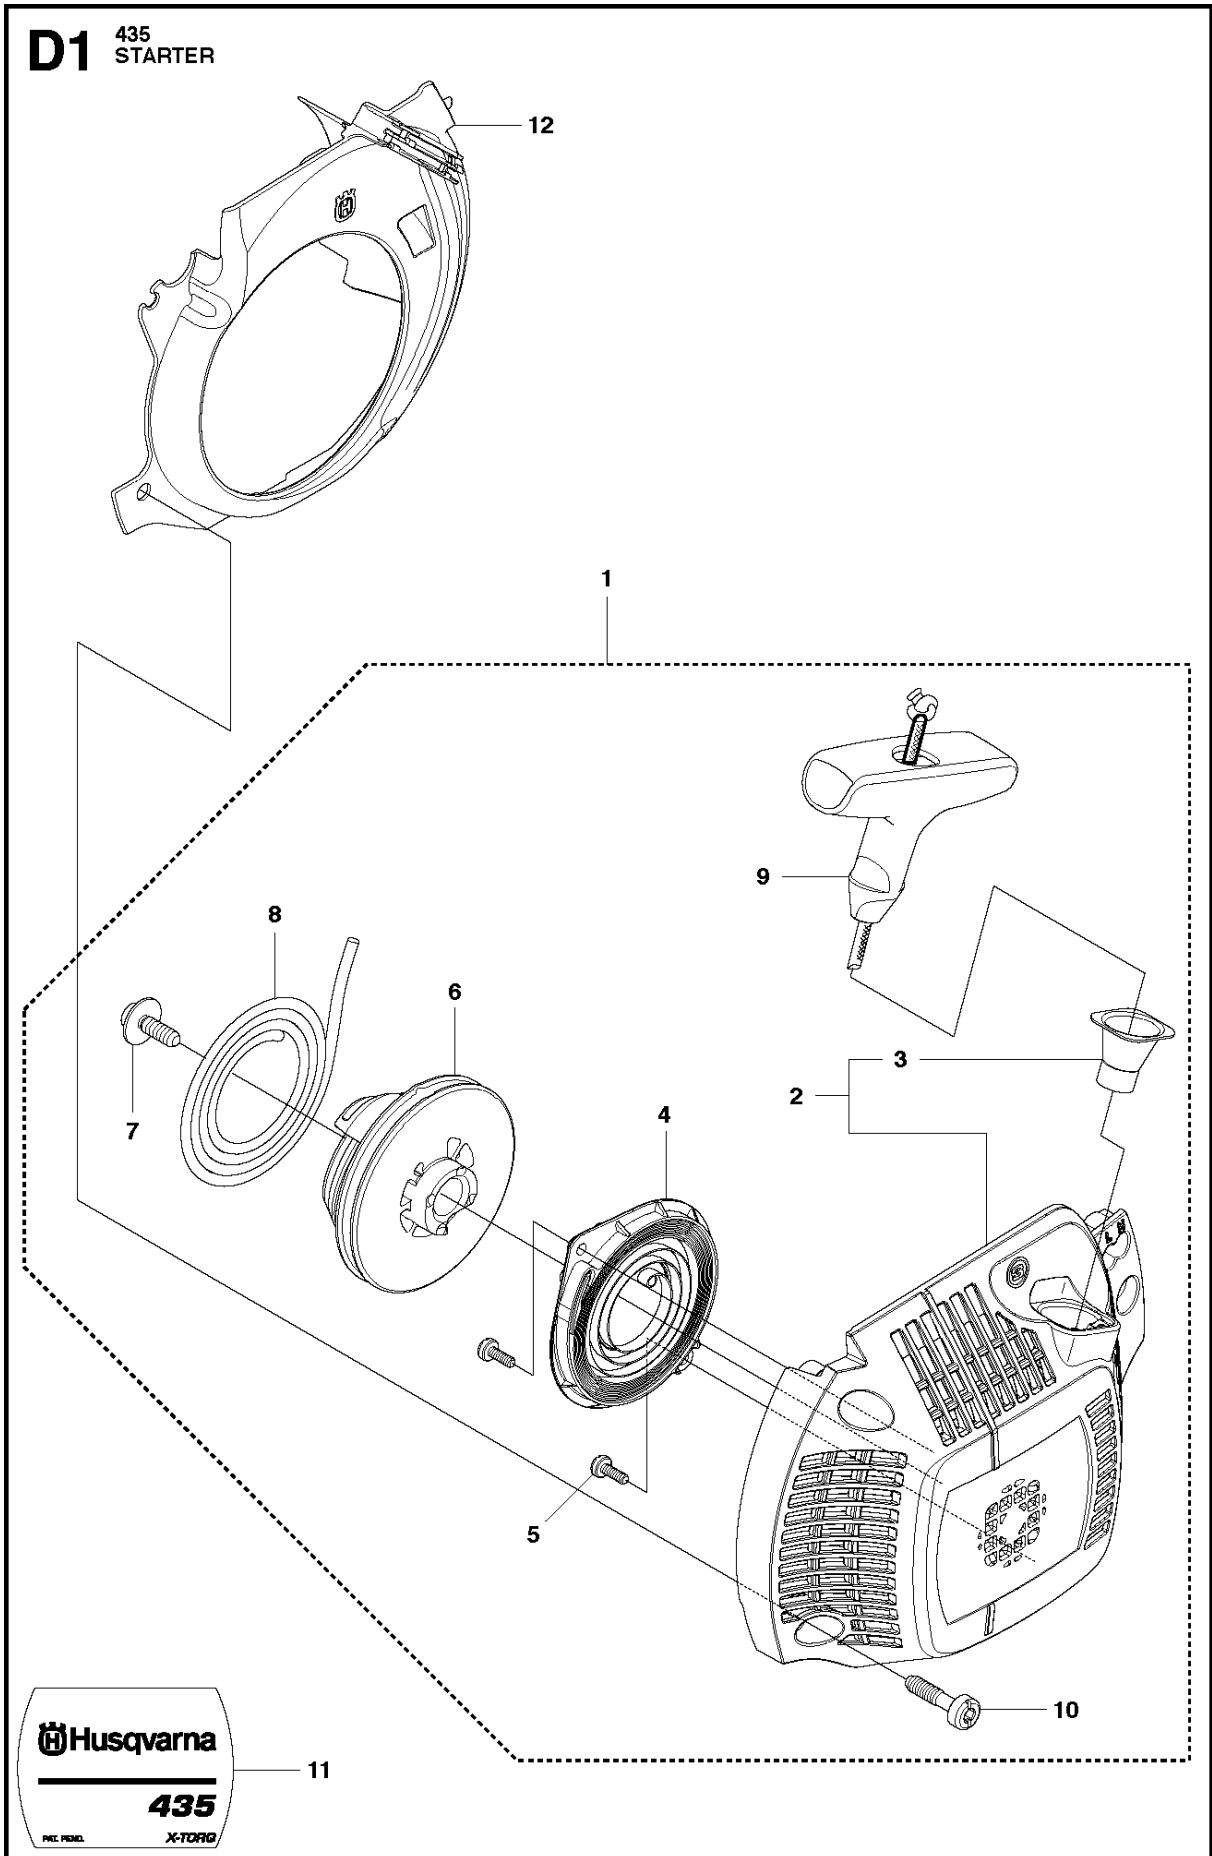

D1 435
STARTER

STARTER

435 E from 2011-05-

Ref	Part No	Description	Remark	QTY	KIT
1	504 59 70-02	STARTER ASSY		1	
2	504 59 69-01	STARTER		1	1
3	537 28 32-01	REINFORCEMENT SLEEVE		1	1, 2
4	540 05 75-02	SPRING CASSETTE ASSY		1	1
5	503 21 28-10	SCREW CCRPANT		2	1
6	504 59 71-01	STARTER PULLEY		1	1
7	503 21 77-16	SCREW IHSCT		1	1
8	505 30 51-25	STARTER CORD		1	1
9	537 23 25-01	STARTER HANDLE		1	1
10	503 21 73-21	SCREW CIHSCTO		4	1
11	504 54 68-01	LABEL		1	
12	544 19 71-02	COOLING AIR CONDUCTOR		1