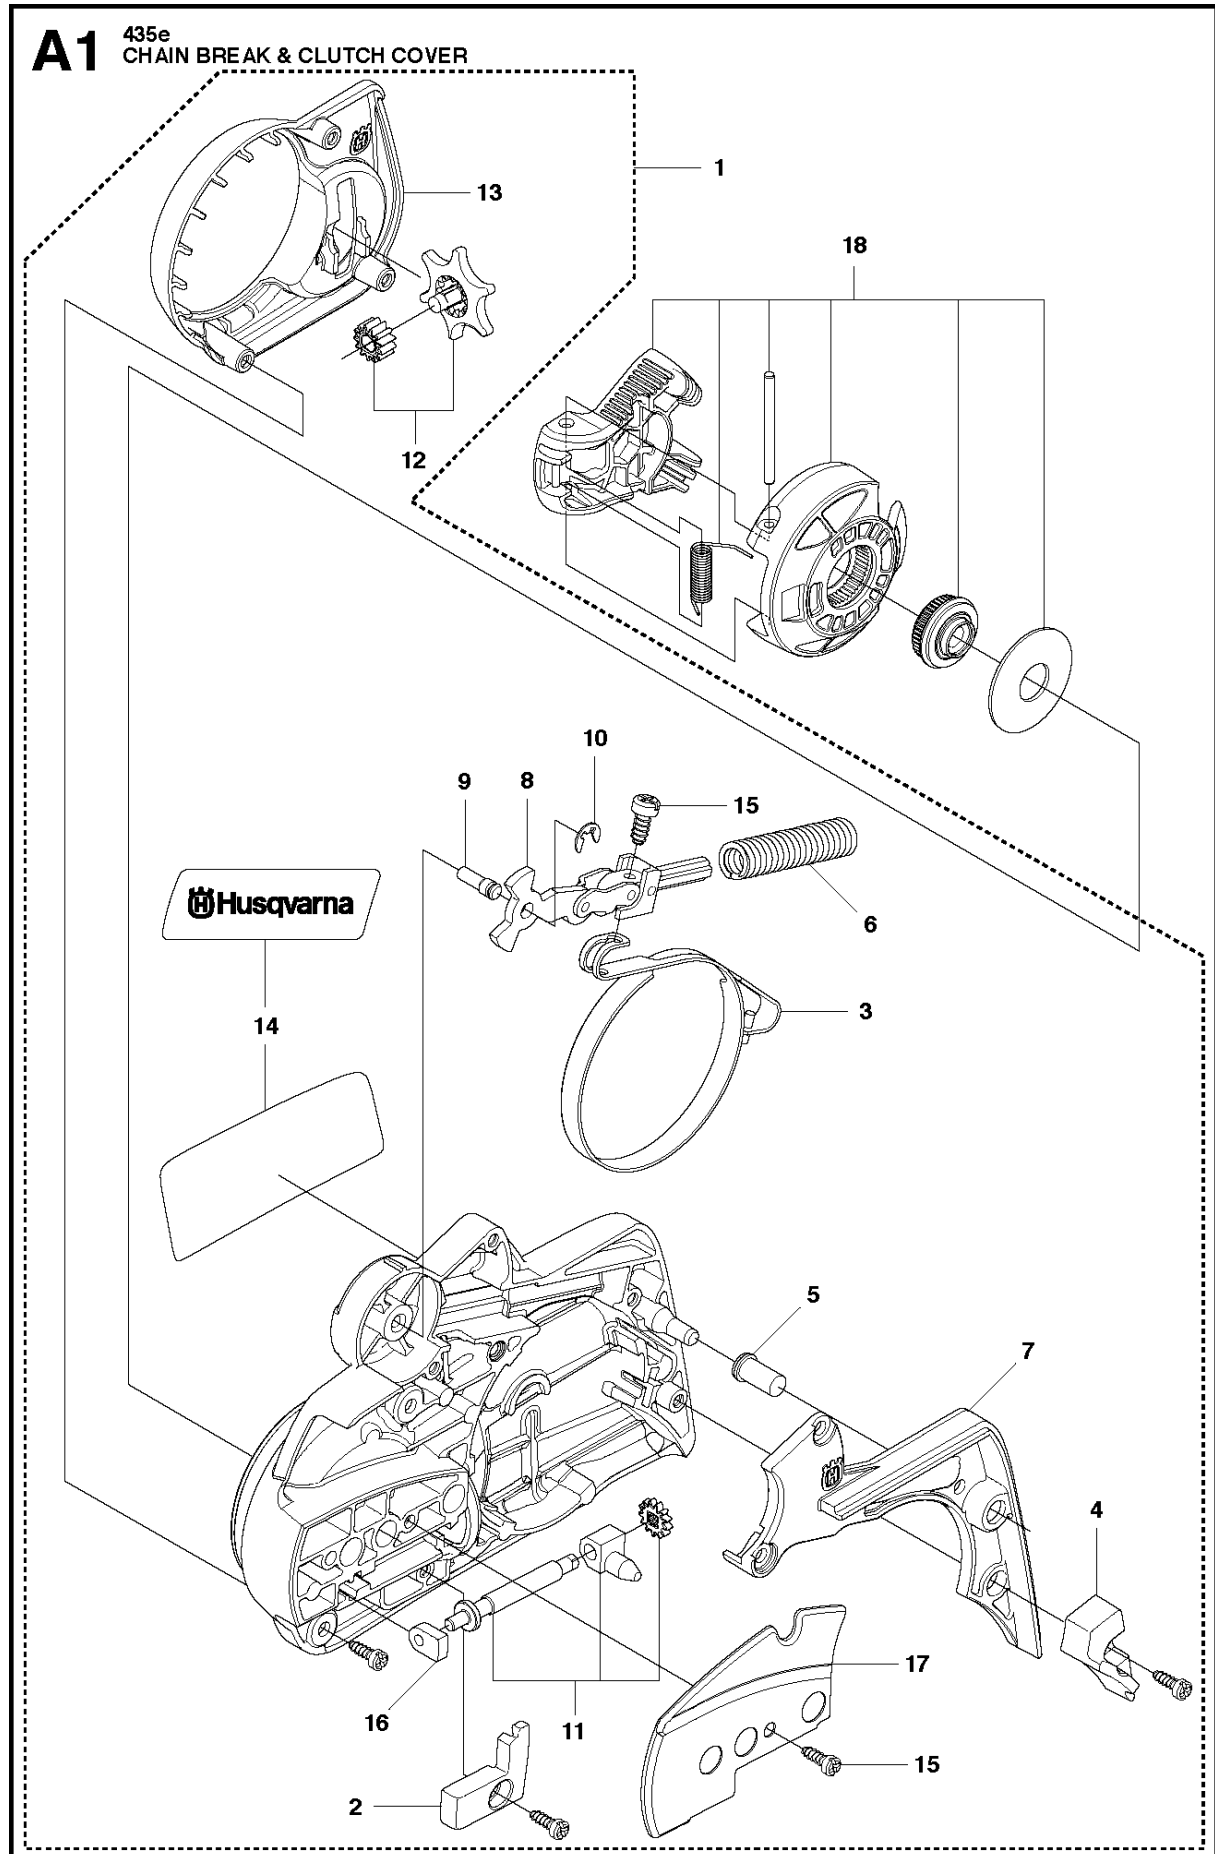

CHAIN BRAKE & CLUTCH COVER

435 E from 2011-05-

Ref	Part No	Description	Remark	QTY	KIT
1	544 19 49-05	CLUTCH COVER ASSY		1	
2	504 54 28-01	COVER LID		1	1
3	544 30 60-01	BRAKE BAND ASSY		1	1
4	544 25 31-01	WEAR PROTECTION		1	1
5	503 85 52-01	GUIDE BUSHING		1	1
6	505 89 26-01	BRAKE SPRING		1	1
7	544 24 85-01	COVER LID		1	1
8	503 89 08-02	KNEE JOINT ASSY		1	1
9	503 89 29-01	PIN KNEE-JOINT		1	1
10	735 31 08-20	E-CLIP		1	1
11	537 39 29-01	CHAIN TENSION SCREW		1	1
12	537 34 72-01	CHAIN TENSIONER WHEEL		1	1
13	537 39 26-01	HEAT PROTECTOR		1	1
14	544 35 75-01	LABEL		1	1
15	503 21 70-10	SCREW CCRPANT		10	1
16	525 35 43-01	BEARING SLEEVE		1	1
17	505 32 10-01	WEAR PLATE		1	1
18	537 34 78-01	KNOB		1