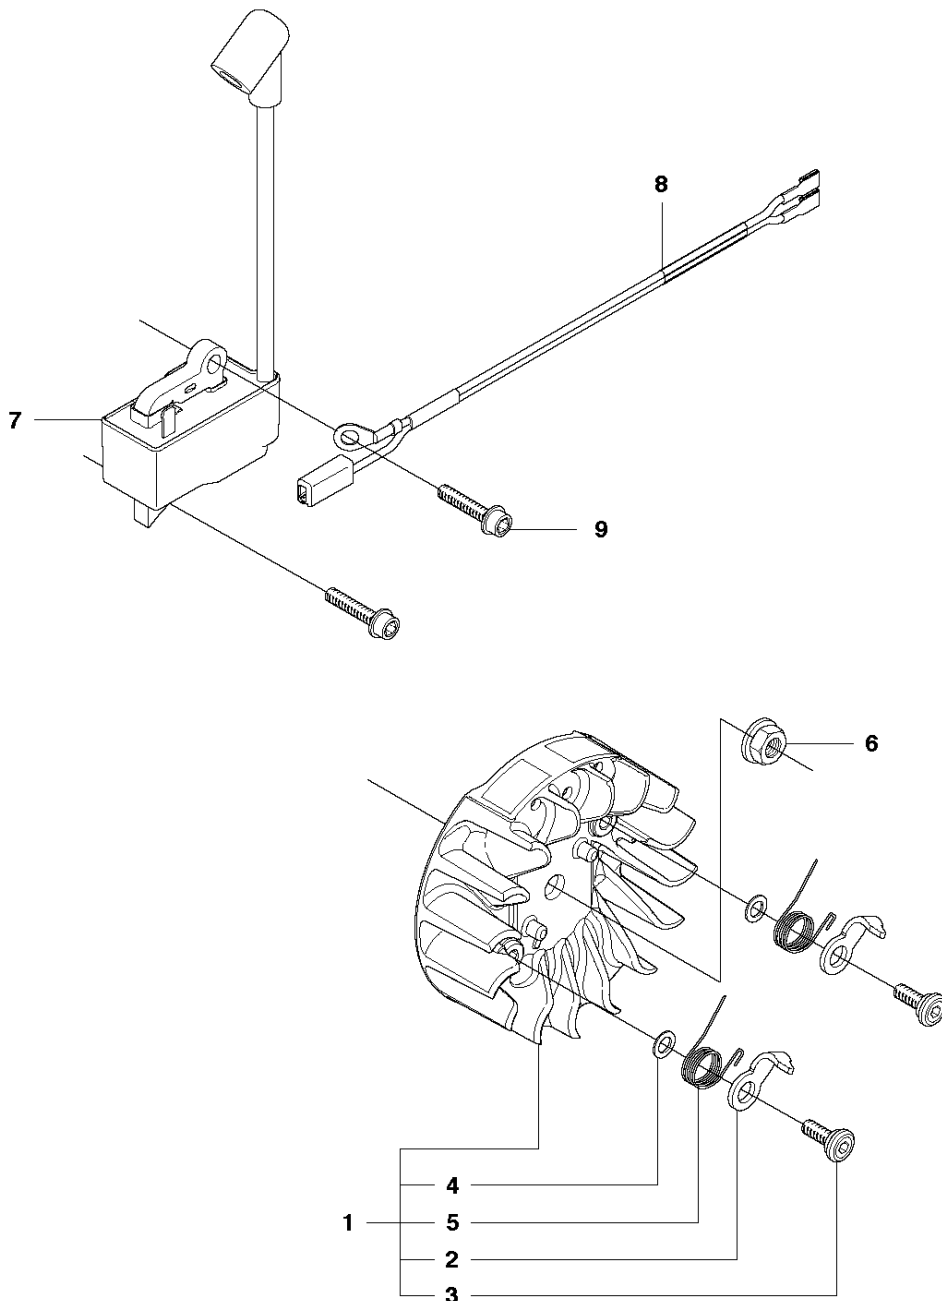

M 435, 435e
HANDLE

HANDLE

435 E from 2011-05-

Ref	Part No	Description	Remark	QTY KIT
1	544 28 40-01	FRONT HANDLE		1
2	503 21 88-76	SCREW IHSCFT		3
3	503 89 83-01	ANTIVIBRATION ELEMENT		1

E 435, 435e
IGNITION SYSTEM