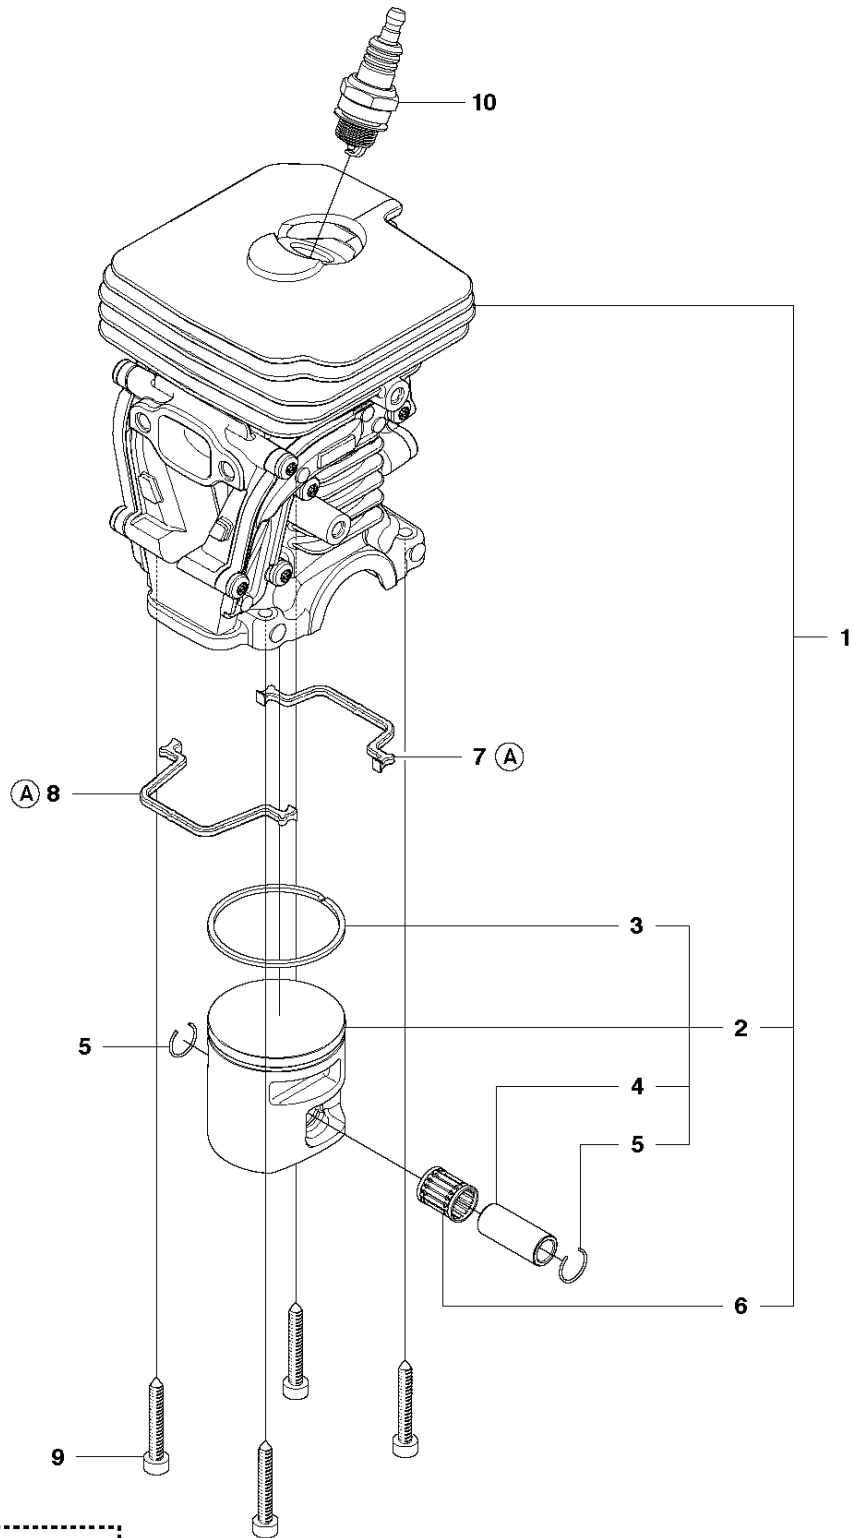

B 435, 435e
CLUTCH & OIL PUMP

CLUTCH & OIL PUMP

435 E from 2011-05-

Ref	Part No	Description	Remark	QTY	KIT
1	575 56 80-01	CLUTCH ASSY		1	
2	574 71 88-01	CLUTCH SPRING		2	1
3	505 44 15-01	CLUTCH DRUM		1	
4	503 53 92-01	NEEDLE BEARING		1	3
5	544 21 24-02	WORM GEAR		1	
6	540 05 79-01	PUMP PISTON		1	
7	537 15 48-01	PUMP CYLINDER		1	
8	544 08 42-01	OIL HOSE		1	

CRANKCASE

435 E from 2011-05-

Ref	Part No	Description	Remark	QTY	KIT
1	544 93 25-01	CRANKCASE ASSY		1	
2	503 87 58-02	STIFFENING PLATE		1	1
3	503 87 54-02	BAR BOLT		1	1
4	537 33 46-01	BAR BOLT		1	1
5	544 03 64-01	BAR BOLT		1	1
6	503 24 09-05	NEEDLE ROLLER		1	1
7	530 02 61-19	CHECK VALVE		1	1
8	537 40 35-01	FILTER		1	1
9	544 08 33-01	OIL SCREEN		1	1
10	544 33 16-01	GUIDE PIN		3	1
11	503 86 93-01	CARBURETTOR MOUNTING		1	
12	544 11 12-01	TANK CAP ASSY		1	
13	537 21 50-01	SEALING		1	12
14	503 57 89-01	HOLDER		1	12
15	503 88 63-01	CHAIN CATCHER PIN		1	
16	503 21 88-76	SCREW IHSCFT		2	
17	501 00 76-01	LATERAL SUPPORT		1	
18	503 21 51-03	SCREW IHSCFT		1	
19	544 28 46-01	CHAIN GUIDE PLATE		1	
20	503 21 70-10	SCREW CCRPANT		1	
21	544 28 65-01	INDRE BARKSTØD		1	
22	503 21 75-20	SCREW IHSCFT		2	
23	544 25 15-01	HAND GUARD		1	
24	503 89 24-01	LOCK		1	
25	503 89 30-01	SCREW		2	
26	503 43 65-01	POSITION SPRING		1	

C 435, 435e
CYLINDER COVER

CYLINDER COVER

435 E from 2011-05-

Ref	Part No	Description	Remark	QTY KIT	
1	504 79 02-01	CYLINDER COVER ASSY		1	
2	522 73 60-01	LABEL		1	1
3	503 89 47-01	SNAP		3	

H 435, 435e
CYLINDER PISTON

(A) 504 79 40-01
Set of gaskets

CYLINDER PISTON

435 E from 2011-05-

Ref	Part No	Description	Remark	QTY	KIT
1	504 73 51-03	CYLINDER		1	
2	502 62 50-02	PISTON ASSY		1	1
3	544 40 59-01	PISTON RING		1	2
4	544 40 60-01	PISTON PIN		1	2
5	737 44 10-00	SNAP RING		2	2
6	503 41 41-01	NEEDLE BEARING		1	1
7	544 39 60-01	GASKET		1	11
8	544 39 59-01	GASKET		1	11
9	725 53 33-55	SCREW IHSCM		4	
10	503 23 51-11	SPARK PLUG		1	
11	504 79 40-01	GASKET		1	