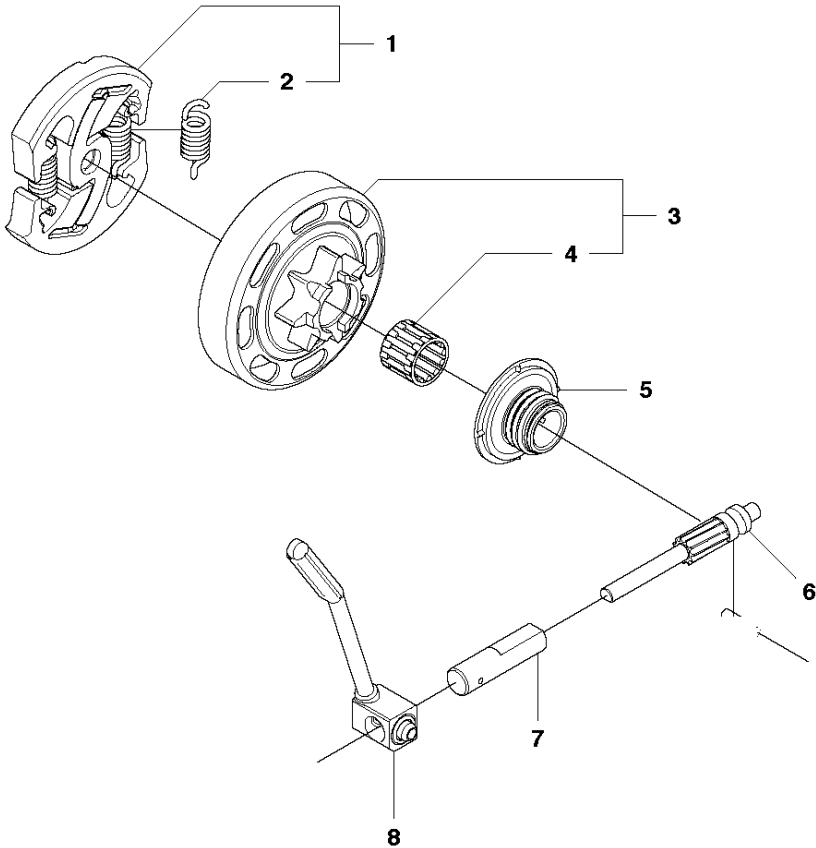

B 435, 435e
CLUTCH & OIL PUMP

CLUTCH & OIL PUMP

435 E from 2011-05-

Ref	Part No	Description	Remark	QTY	KIT
1	575 56 80-01	CLUTCH ASSY		1	
2	574 71 88-01	CLUTCH SPRING		2	1
3	505 44 15-01	CLUTCH DRUM		1	
4	503 53 92-01	NEEDLE BEARING		1	3
5	544 21 24-02	WORM GEAR		1	
6	540 05 79-01	PUMP PISTON		1	
7	537 15 48-01	PUMP CYLINDER		1	
8	544 08 42-01	OIL HOSE		1