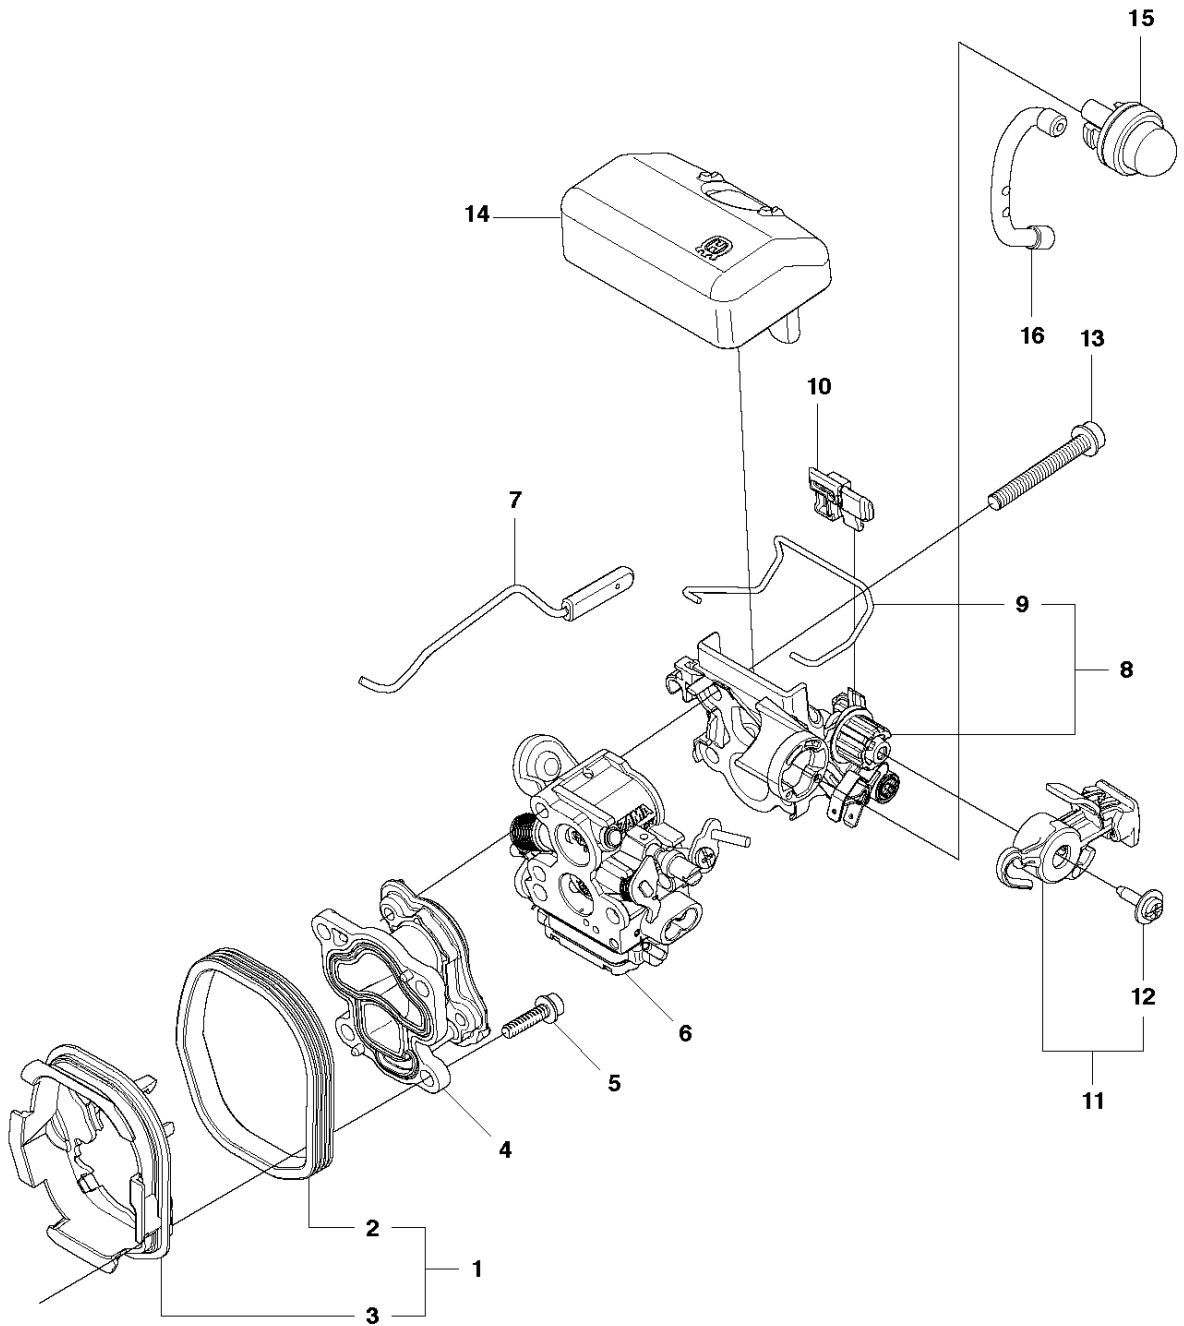

G 435, 435e
CARBURETOR & AIR FILTER

CARBURETOR & AIR FILTER

435 E from 2011-05-

Ref	Part No	Description	Remark	QTY	KIT
1	504 72 47-01	INSULATION WALL		1	
2	504 72 45-01	INSULATION WALL		1	1
3	504 72 44-01	INSULATION WALL		1	1
4	504 20 12-01	INLET PIPE		1	
5	503 20 02-16	SCREW IHSCFM		4	
6	506 45 05-01	CARBURETTOR		1	
7	544 28 44-01	THROTTLE ROD ASSY		1	
8	544 97 64-01	FILTER HOLDER		1	
9	544 39 26-01	SHACKLE		1	8
10	504 71 25-01	GUIDE		1	
11	544 84 43-02	CONTROL		1	
12	544 97 66-01	SCREW		1	11
13	503 20 02-40	SCREW IHSCFM		3	
14	544 80 54-02	AIR FILTER	44 MICRON	1	
14	544 80 54-03	AIR FILTER	FELT	1	
15	503 93 66-01	PRIMER HOUSING		1	
16	544 40 19-01	HOSE		1