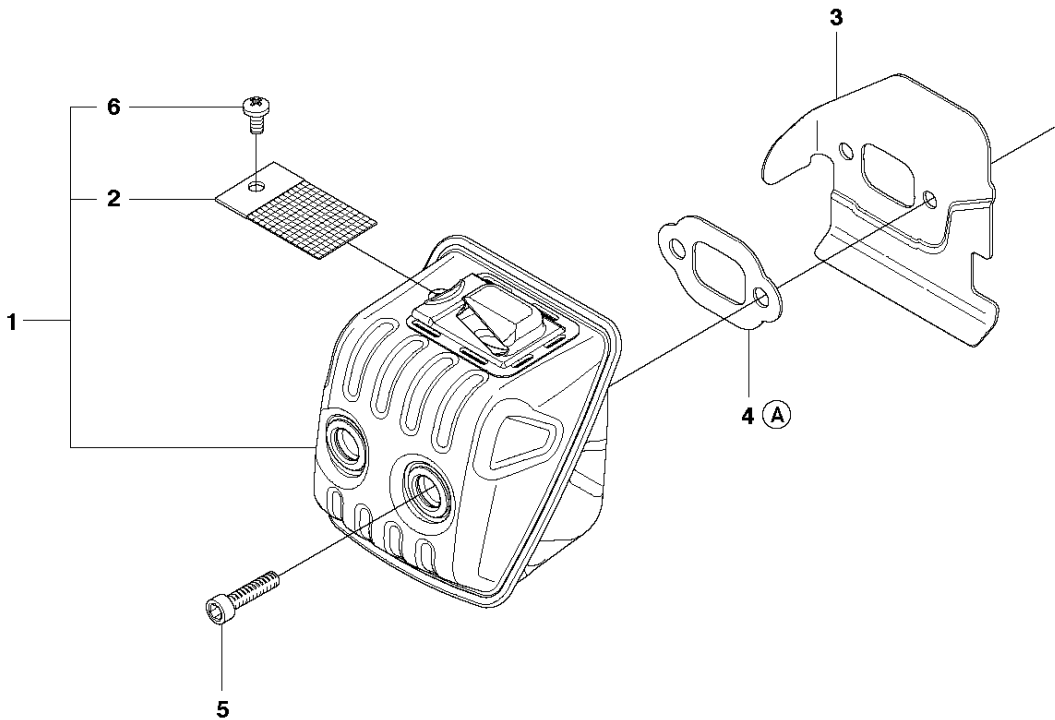

F 435, 435e
MUFFLER

7
Ⓐ 504 79 40-01
Set of gaskets

MUFFLER

435 E from 2011-05-

Ref	Part No	Description	Remark	QTY	KIT
1	544 14 77-02	MUFFLER ASSY		1	
2	579 75 33-01	SCREEN		1	1
3	501 32 31-01	HEAT DEFLECTOR		1	
4	579 75 31-01	GASKET		1	7
5	725 53 68-55	SCREW IHSCM		2	
6	724 12 87-59	SCREW CRPANM		1	1
7	504 79 40-01	GASKET		1