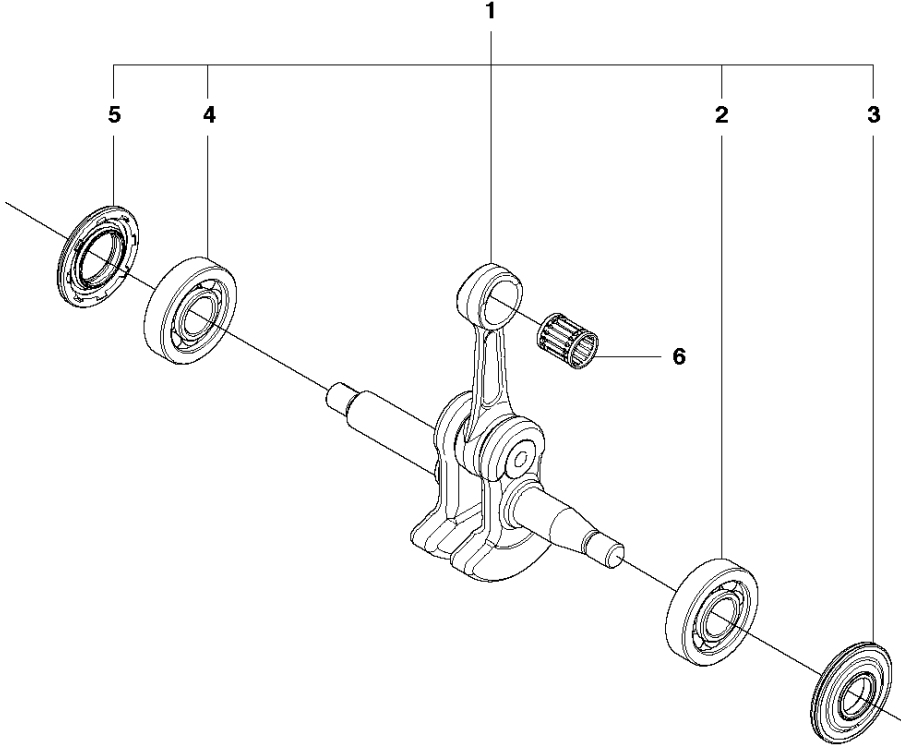

J 435, 435e
CRANKSHAFT

CRANKSHAFT

435 E from 2011-05-

Ref	Part No	Description	Remark	QTY	KIT
1	544 34 38-01	CRANKSHAFT		1	
2	544 24 87-02	BALL BEARING		1	1
3	544 25 12-01	SEALING		1	1
4	544 24 88-02	BALL BEARING		1	1
5	544 25 13-01	SEALING		1	1
6	503 41 41-01	NEEDLE BEARING		1