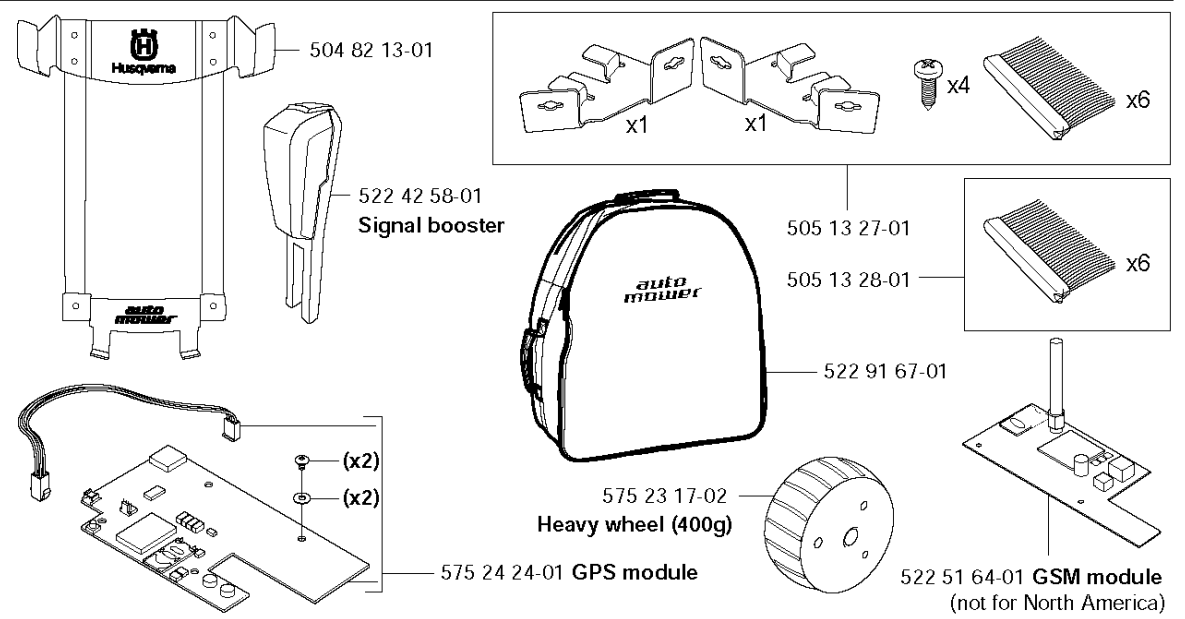

H Accessories
Zubehöre
Accessoires
Accessorios
Tillbehör