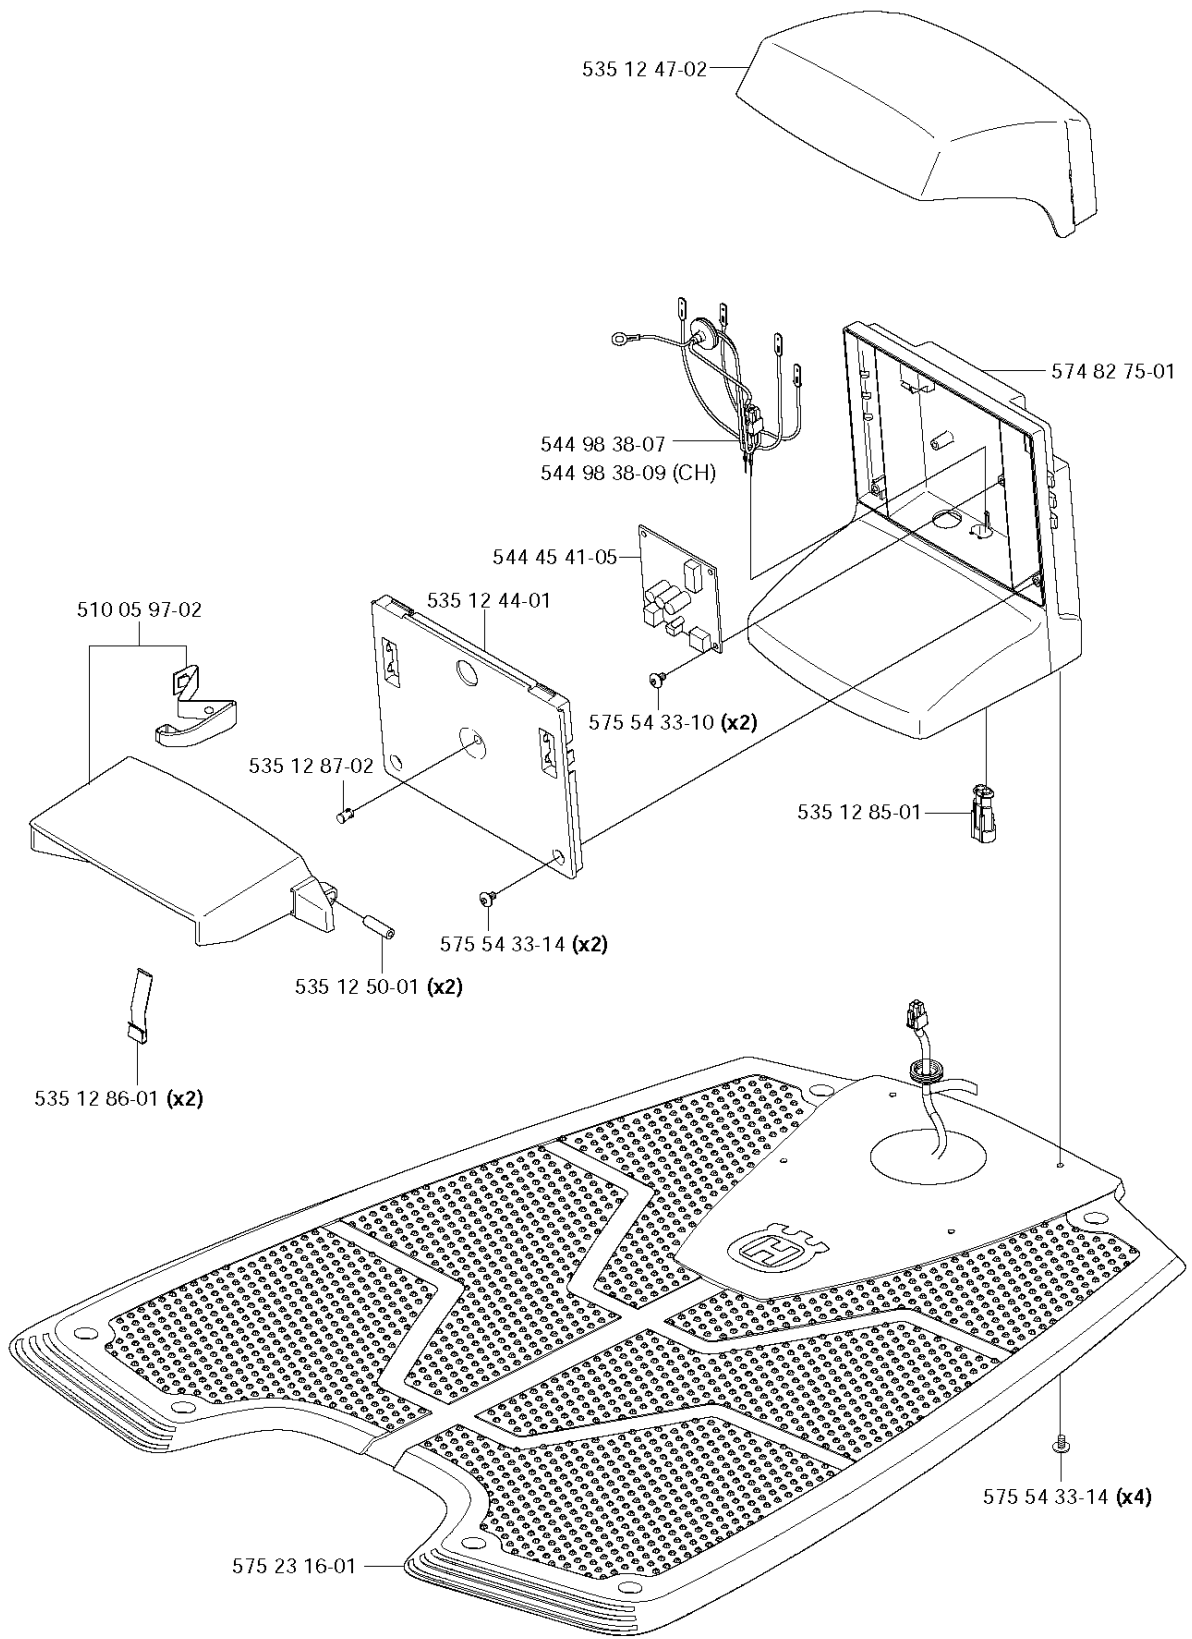

D

BLADE MOTOR & CUTTING EQUIPMENT

230 ACX, 2011-01

Part No	Description	Remark	QTY KIT
502 23 91-01	SCREW		4
510 14 41-01	MOTOR BOWL		1
522 77 15-01	PLATE		1
525 25 14-01	TIE WRAP		1
535 07 55-01	HUB		1
535 07 57-02	BALL BEARING		1
535 07 59-01	SKID PLATE		1
535 07 60-01	SCREW		1
535 08 15-01	COVER WASHER		1
535 08 25-01	GASKET		1
535 12 23-01	RUBBER GAITERS		1
535 12 36-01	CUTTING ENGINE		1
535 12 63-01	KNIFE DISK		1
535 12 64-01	BEARING BOX		1
535 13 05-01	SCREW		3
535 13 85-01	KIT		3
575 54 33-10	SCREW		4
575 54 33-14	SCREW		6
728 82 85-01	SCREW IHSETM		1
734 11 37-41	WASHER		4

E compl 574 90 20-02
compl 574 90 20-05 (CH)

CHARGING STATION

230 ACX, 2011-01

Part No	Description	Remark	QTY KIT
510 05 97-02	KIT		1
535 12 44-01	HUB CAP		1
535 12 47-02	COVER		1
535 12 50-01	PIN		2
535 12 85-01	CONTACT HOUSING		1
535 12 86-01	SPRING PLATE		2
535 12 87-02	DIODE LENS		1
544 45 41-05	CIRCUIT BOARD ASSY		1
544 98 38-07	WIRING ASSY		1
544 98 38-09	WIRING ASSY		1
574 82 75-01	BODY		1
574 90 20-02	CHARGING STATION		1
574 90 20-05	CHARGING STATION		1
575 23 16-01	CHARGING PLATE		1
575 54 33-10	SCREW		2
575 54 33-14	SCREW		2
575 54 33-14	SCREW		4