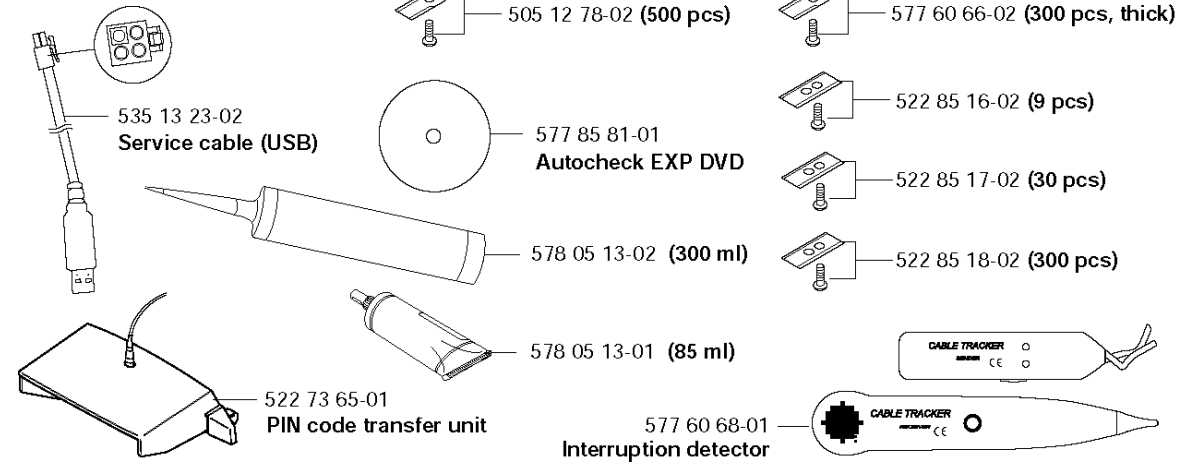

H Accessories
Zubehöre
Accessoires
Accessorios
Tillbehör