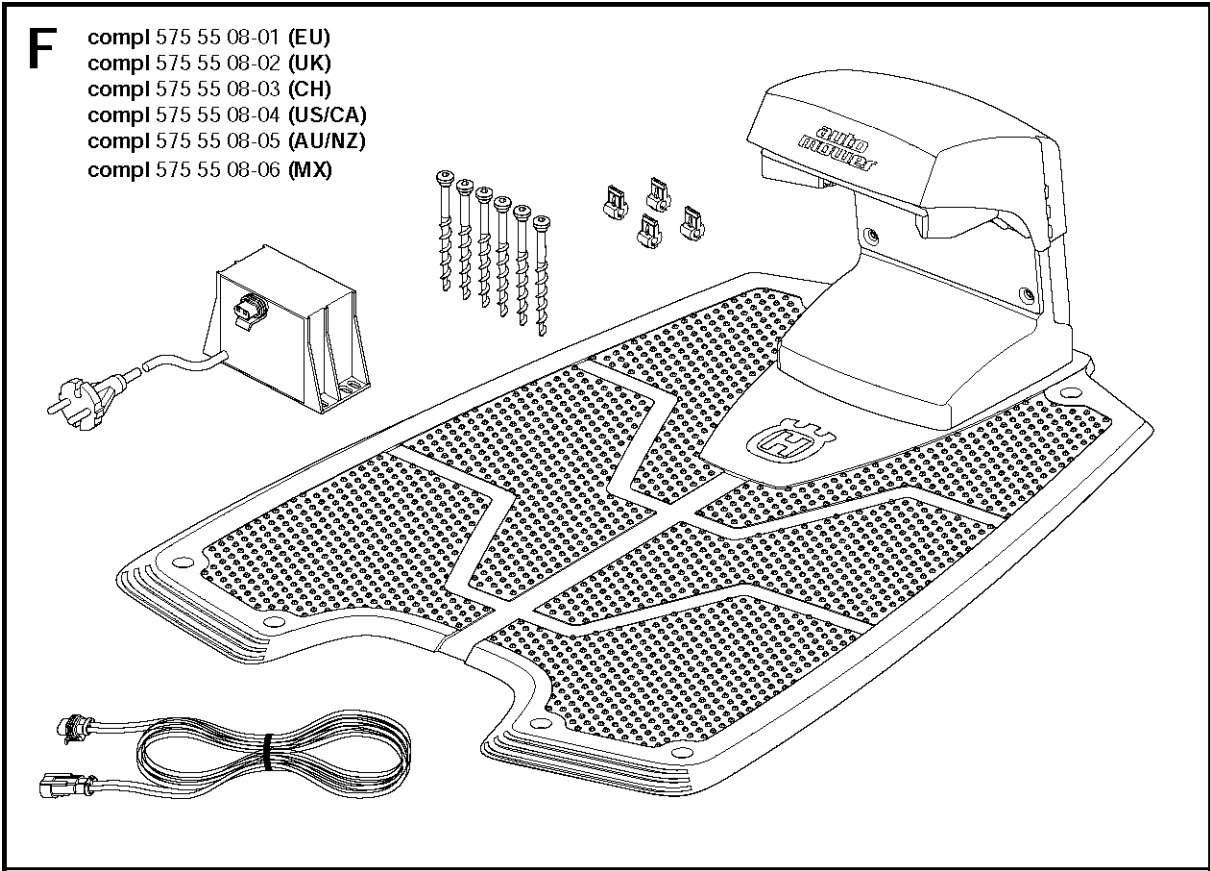

D

BLADE MOTOR & CUTTING EQUIPMENT

230 ACX, 2011-01

Part No	Description	Remark	QTY KIT
502 23 91-01	SCREW		4
510 14 41-01	MOTOR BOWL		1
522 77 15-01	PLATE		1
525 25 14-01	TIE WRAP		1
535 07 55-01	HUB		1
535 07 57-02	BALL BEARING		1
535 07 59-01	SKID PLATE		1
535 07 60-01	SCREW		1
535 08 15-01	COVER WASHER		1
535 08 25-01	GASKET		1
535 12 23-01	RUBBER GAITERS		1
535 12 36-01	CUTTING ENGINE		1
535 12 63-01	KNIFE DISK		1
535 12 64-01	BEARING BOX		1
535 13 05-01	SCREW		3
535 13 85-01	KIT		3
575 54 33-10	SCREW		4
575 54 33-14	SCREW		6
728 82 85-01	SCREW IHSETM		1
734 11 37-41	WASHER		4

E compl 574 90 20-02
compl 574 90 20-05 (CH)

CHARGING STATION

230 ACX, 2011-01

Part No	Description	Remark	QTY KIT
510 05 97-02	KIT		1
535 12 44-01	HUB CAP		1
535 12 47-02	COVER		1
535 12 50-01	PIN		2
535 12 85-01	CONTACT HOUSING		1
535 12 86-01	SPRING PLATE		2
535 12 87-02	DIODE LENS		1
544 45 41-05	CIRCUIT BOARD ASSY		1
544 98 38-07	WIRING ASSY		1
544 98 38-09	WIRING ASSY		1
574 82 75-01	BODY		1
574 90 20-02	CHARGING STATION		1
574 90 20-05	CHARGING STATION		1
575 23 16-01	CHARGING PLATE		1
575 54 33-10	SCREW		2
575 54 33-14	SCREW		2
575 54 33-14	SCREW		4