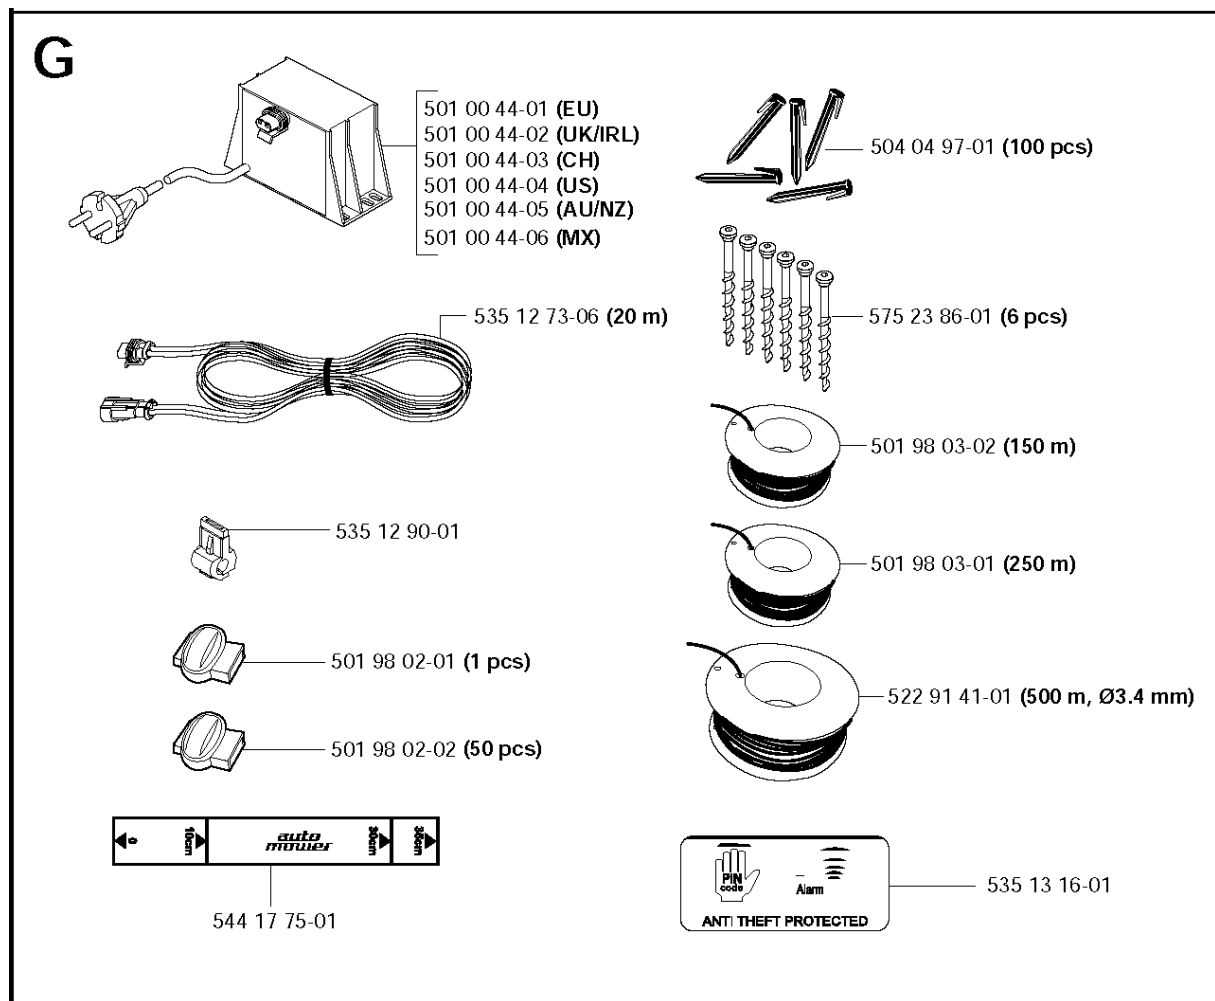

COVER

230 ACX, 2011-01

Part No	Description	Remark	QTY KIT
505 13 14-01	SPACER		1
510 09 67-02	BODY		1
513 99 61-00	DECAL		1
522 79 27-02	LABEL WARNING		1
535 07 60-02	SCREW		2
535 08 09-01	RIVET		6
535 08 98-01	CLIPS		1
535 12 66-02	COVER		1
535 12 67-02	SWITCH		1
535 12 68-01	LOCK CLAMP		2
535 12 78-01	SHAFT		2
535 12 93-05	SCREW IHANM		2
535 13 01-01	SPRING		2
535 13 02-01	TORSION SPRING		2
535 13 04-01	ANCHOR		1
535 13 49-03	LOCK		1
535 13 53-01	PIVOT		2
535 13 57-01	TORSION SPRING		1
535 13 59-01	CHARGING PLATE		2
535 13 73-01	WIRING		1
544 90 59-01	COVER		1
544 90 71-02	BUMPER		1
574 43 09-01	BUMPER		1
575 54 33-06	SCREW		2
575 54 33-10	SCREW		2
575 54 33-10	SCREW		4
575 54 33-12	SCREW		1
575 54 33-14	SCREW		2
734 11 37-41	WASHER		2
734 11 37-41	WASHER		2
735 58 52-09	WASHER		1
900 23 87-08	TIE WRAP		1