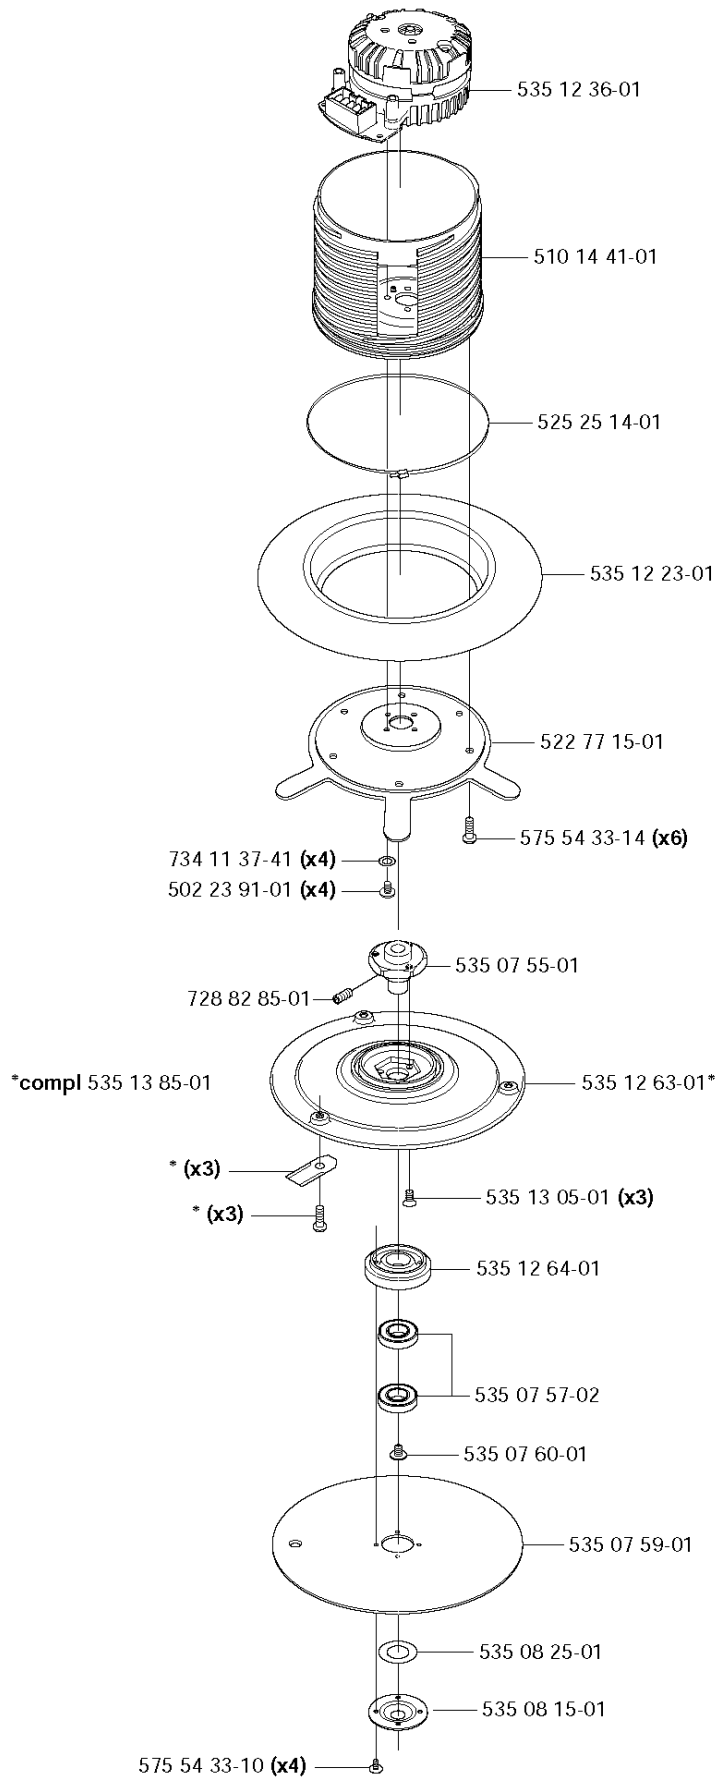

D

BLADE MOTOR & CUTTING EQUIPMENT

230 ACX, 2011-01

Part No	Description	Remark	QTY KIT
502 23 91-01	SCREW		4
510 14 41-01	MOTOR BOWL		1
522 77 15-01	PLATE		1
525 25 14-01	TIE WRAP		1
535 07 55-01	HUB		1
535 07 57-02	BALL BEARING		1
535 07 59-01	SKID PLATE		1
535 07 60-01	SCREW		1
535 08 15-01	COVER WASHER		1
535 08 25-01	GASKET		1
535 12 23-01	RUBBER GAITERS		1
535 12 36-01	CUTTING ENGINE		1
535 12 63-01	KNIFE DISK		1
535 12 64-01	BEARING BOX		1
535 13 05-01	SCREW		3
535 13 85-01	KIT		3
575 54 33-10	SCREW		4
575 54 33-14	SCREW		6
728 82 85-01	SCREW IHSETM		1
734 11 37-41	WASHER		4

E compl 574 90 20-02
compl 574 90 20-05 (CH)

CHARGING STATION

230 ACX, 2011-01

Part No	Description	Remark	QTY KIT
510 05 97-02	KIT		1
535 12 44-01	HUB CAP		1
535 12 47-02	COVER		1
535 12 50-01	PIN		2
535 12 85-01	CONTACT HOUSING		1
535 12 86-01	SPRING PLATE		2
535 12 87-02	DIODE LENS		1
544 45 41-05	CIRCUIT BOARD ASSY		1
544 98 38-07	WIRING ASSY		1
544 98 38-09	WIRING ASSY		1
574 82 75-01	BODY		1
574 90 20-02	CHARGING STATION		1
574 90 20-05	CHARGING STATION		1
575 23 16-01	CHARGING PLATE		1
575 54 33-10	SCREW		2
575 54 33-14	SCREW		2
575 54 33-14	SCREW		4