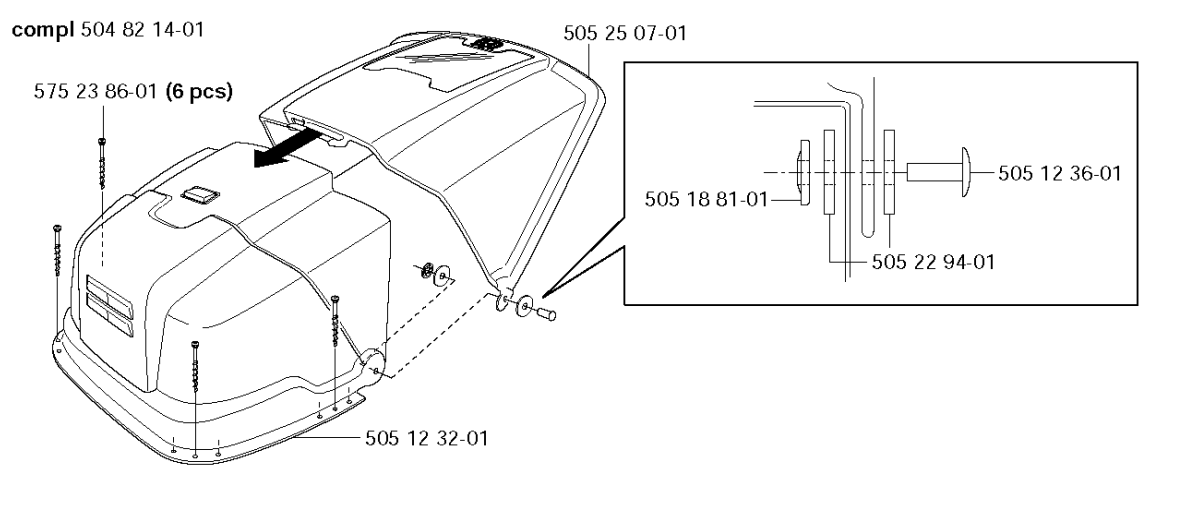

H Accessories
Zubehöre
Accessoires
Accessorios
Tillbehör