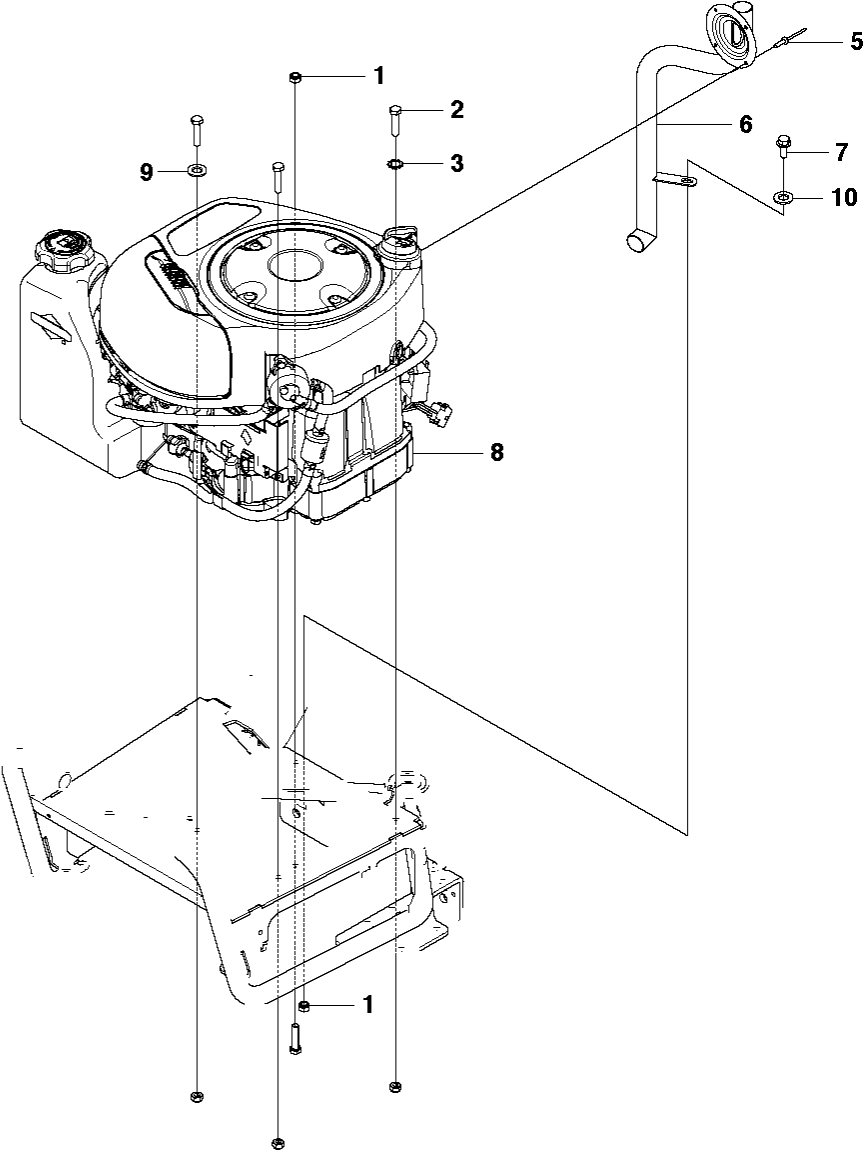

E Rider 111 B
ENGINE

ENGINE

RIDER 111 B, 965996801, 965996885, 966663185, 967186501, 2011-02

Ref	Part No	Description	Remark	QTY KIT
1	732 21 18-01	LOCK NUT		5
2	725 24 57-51	SCREW		4
3	735 21 64-00	LOCKWASHER		1
5	722 79 23-09	RIVET		4
6	522 60 34-01	EXHAUST PIPE ASSY		1
7	506 57 01-04	SCREW EHHFM		1
8	577 44 54-01	ENGINE		1
9	734 11 64-01	WASHER		3
10	734 11 64-41	WASHER		1