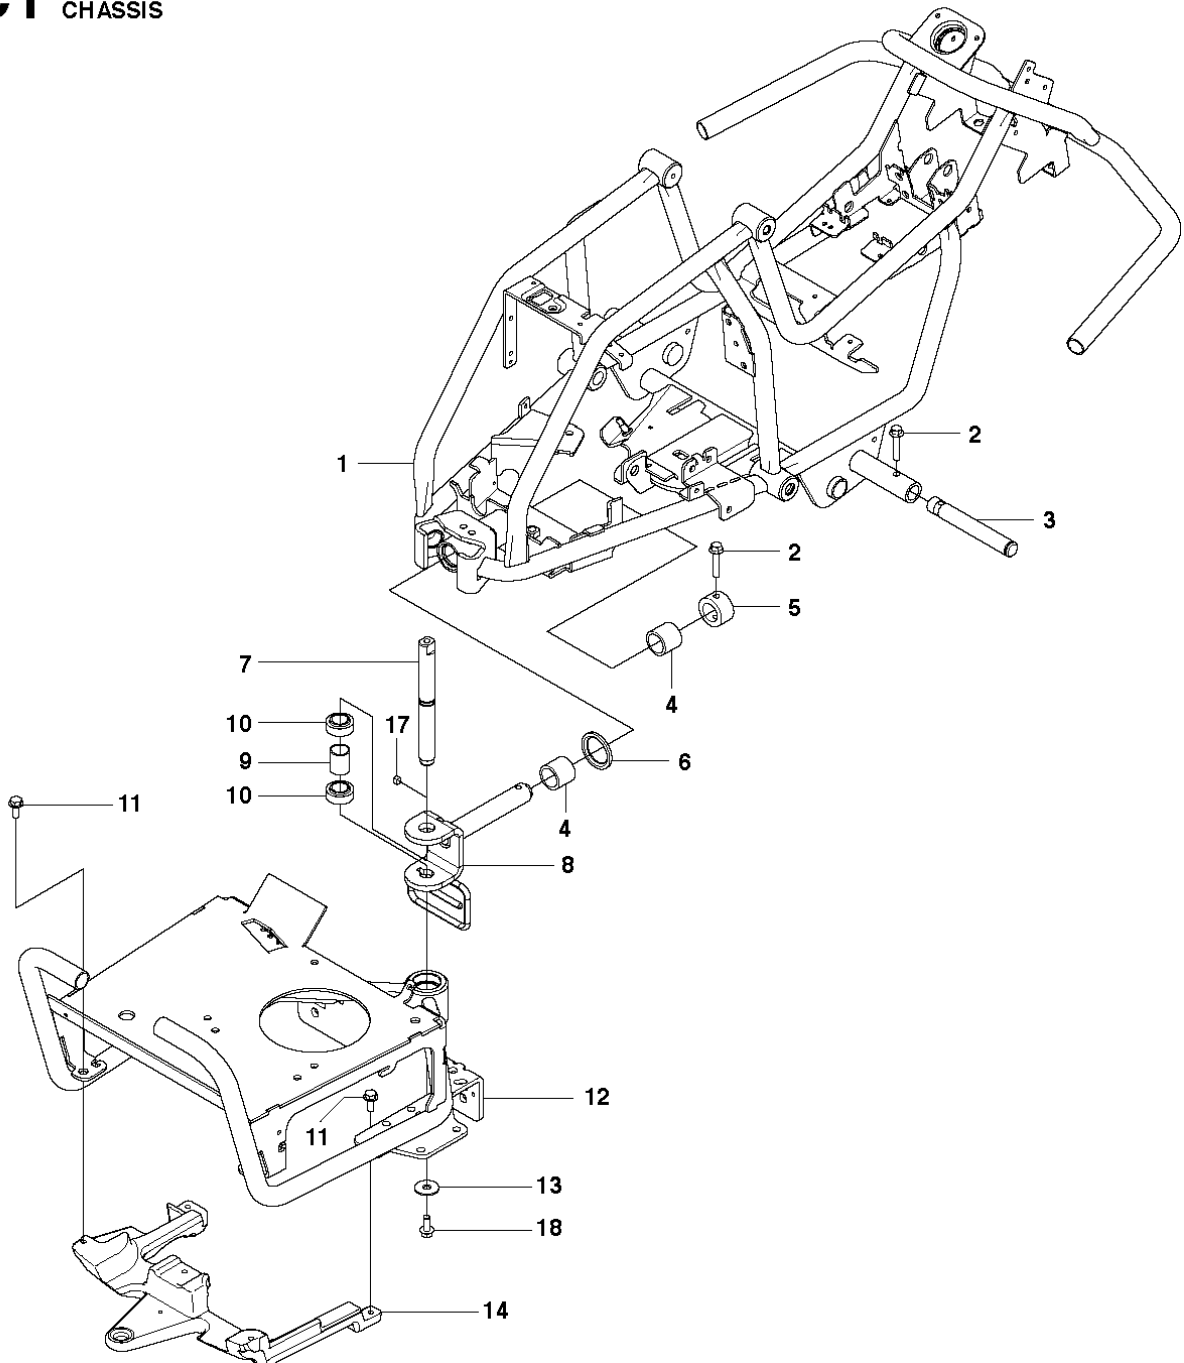

SPARE PARTS LIST

RIDERS

RIDER 111 B, 965996801, 965996885,
966663185, 967186501, 2011-02

C1 Rider 111 B
CHASSIS

CHASSIS & ENCLOSURES RIDER 111 B, 965996801, 965996885, 966663185, 967186501, 2011-02

Ref	Part No	Description	Remark	QTY KIT
1	522 41 61-01	FRAME		1
2	725 24 59-61	SCREW EHHFT		3
3	535 47 08-01	WHEEL AXLE		2
4	506 98 61-01	GLIDLAGER		2
5	522 42 52-01	STOP SLEEVE		1
6	522 42 53-01	SPACER		1
7	577 67 48-01	SHAFT		1
8	577 70 50-01	SWING AXLE		1
9	522 42 45-01	SLEEVE		1
10	574 36 85-01	BEARING		2
11	506 57 01-04	SCREW EHHFM		4
12	522 42 31-01	FRAME		1
13	544 22 16-01	WASHER		1
14	525 35 23-01	COUNTERWEIGHT		1
17	577 70 89-01	KEY		1
18	577 21 65-01	SCREW		1

C2 Rider 111 B
CHASSIS

CHASSIS & ENCLOSURES RIDER 111 B, 965996801, 965996885, 966663185, 967186501, 2011-02

Ref	Part No	Description	Remark	QTY KIT
15	522 45 15-01	EQUIPMENT FRAME		1
16	506 89 58-01	COLLAR SCREW		2

G2 Rider 111 B
CONTROLS

CONTROLS

RIDER 111 B, 965996801, 965996885, 966663185, 967186501, 2011-02

Ref	Part No	Description	Remark	QTY KIT
25	506 57 01-03	SCREW EHHFM		10
28	506 88 91-01	KNOB		1
29	522 50 59-01	THROTTLE CONTROL		1
30	544 30 17-04	WIRE		1
31	575 24 03-01	SHEET		1
32	506 57 01-04	SCREW EHHFM		2
47	535 48 02-01	ROLLER		1
64	574 36 97-01	BRACKET		1
66	725 24 60-71	SCREW EHHM		1