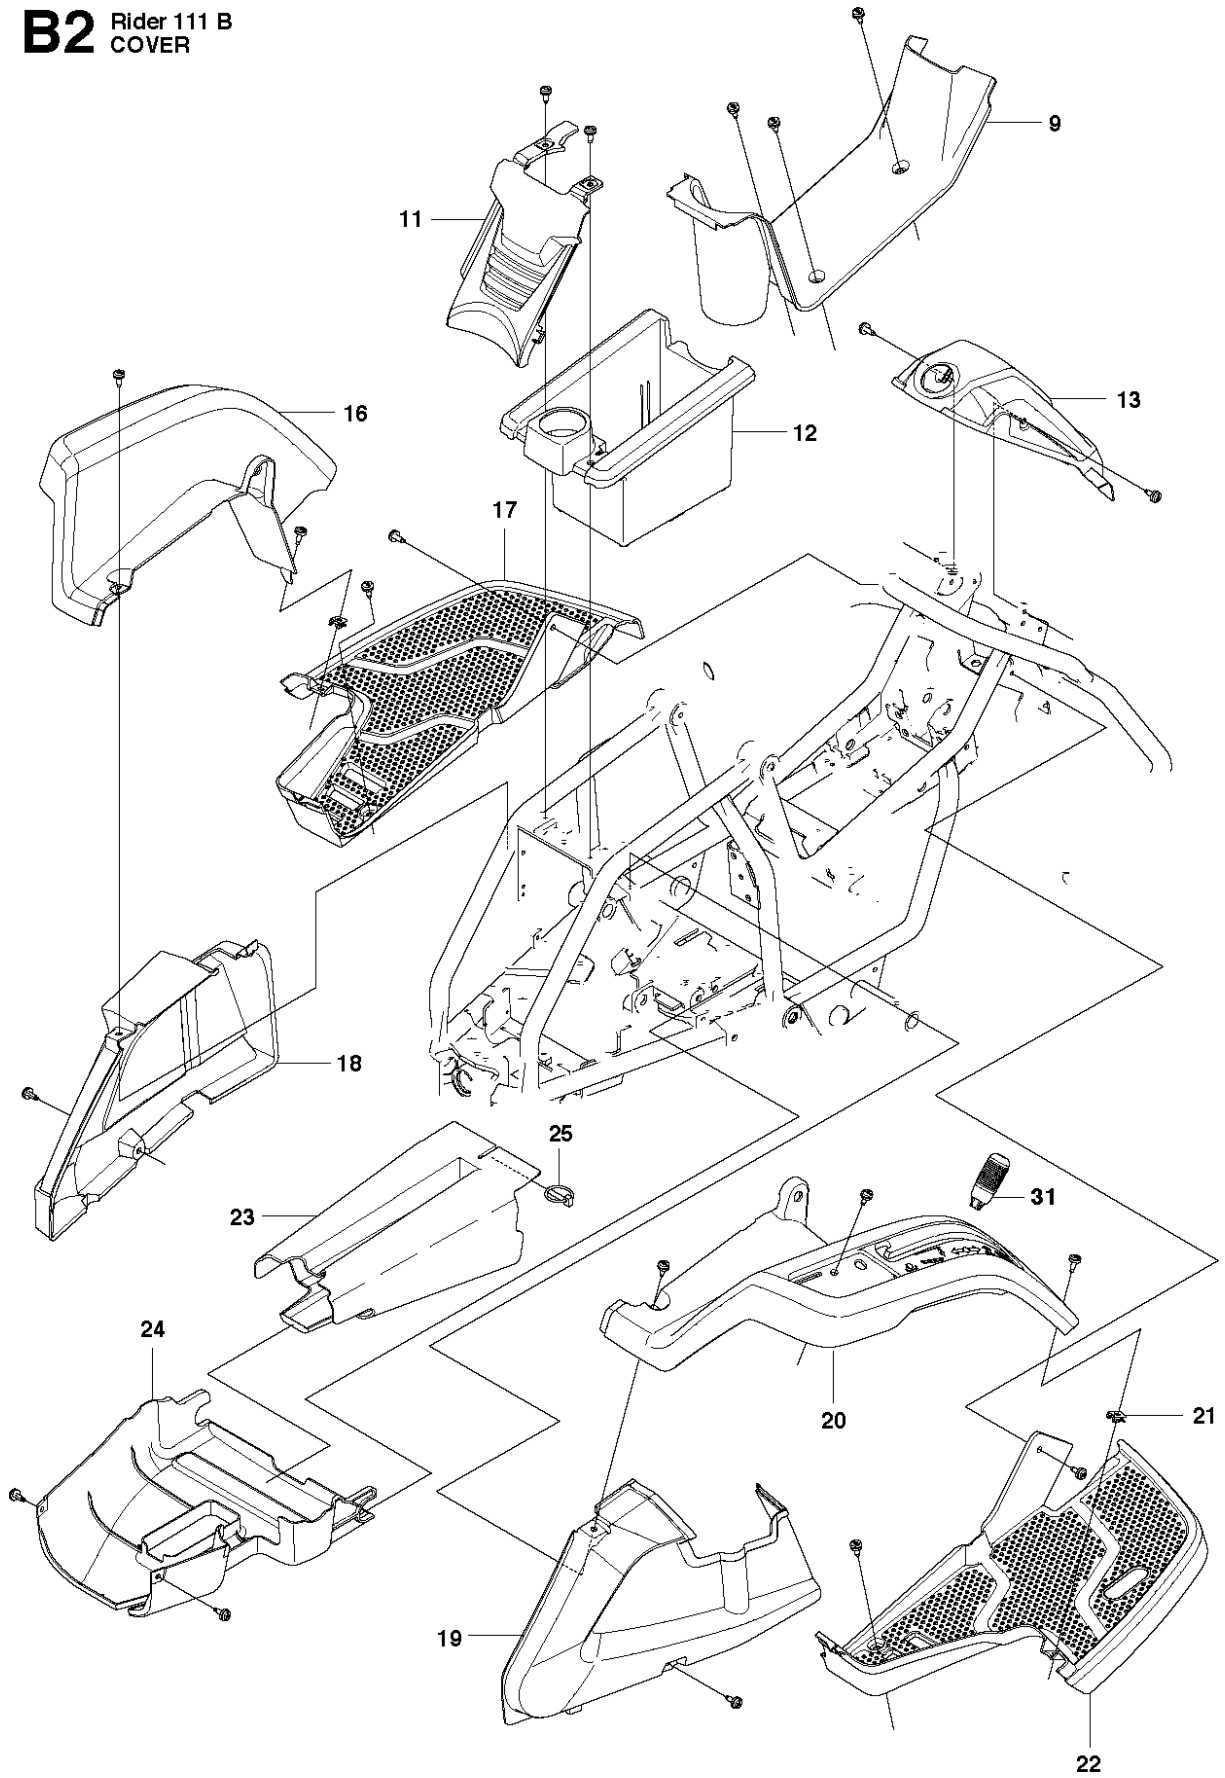

B2 Rider 111 B
COVER

COVER

RIDER 111 B, 965996801, 965996885, 966663185, 967186501, 2011-02

Ref	Part No	Description	Remark	QTY KIT
9	522 60 18-01	COVER		1
11	525 47 79-01	COVER		1
12	525 47 78-01	BATTERY BOX		1
13	575 83 92-01	COVER		1
16	521 89 07-01	COVER		1
17	521 88 91-01	FOOT PLATE		1
18	522 60 19-01	COVER		1
19	522 60 20-01	COVER		1
20	521 88 93-01	CONTROL PANEL		1
21	535 42 91-01	SPRING NUT		2
22	521 88 92-01	FOOT PLATE		1
23	525 39 61-01	COVER		1
24	575 75 14-01	COVER		1
25	574 60 08-01	SPRINT		1
31	506 54 20-01	HANDLE		1