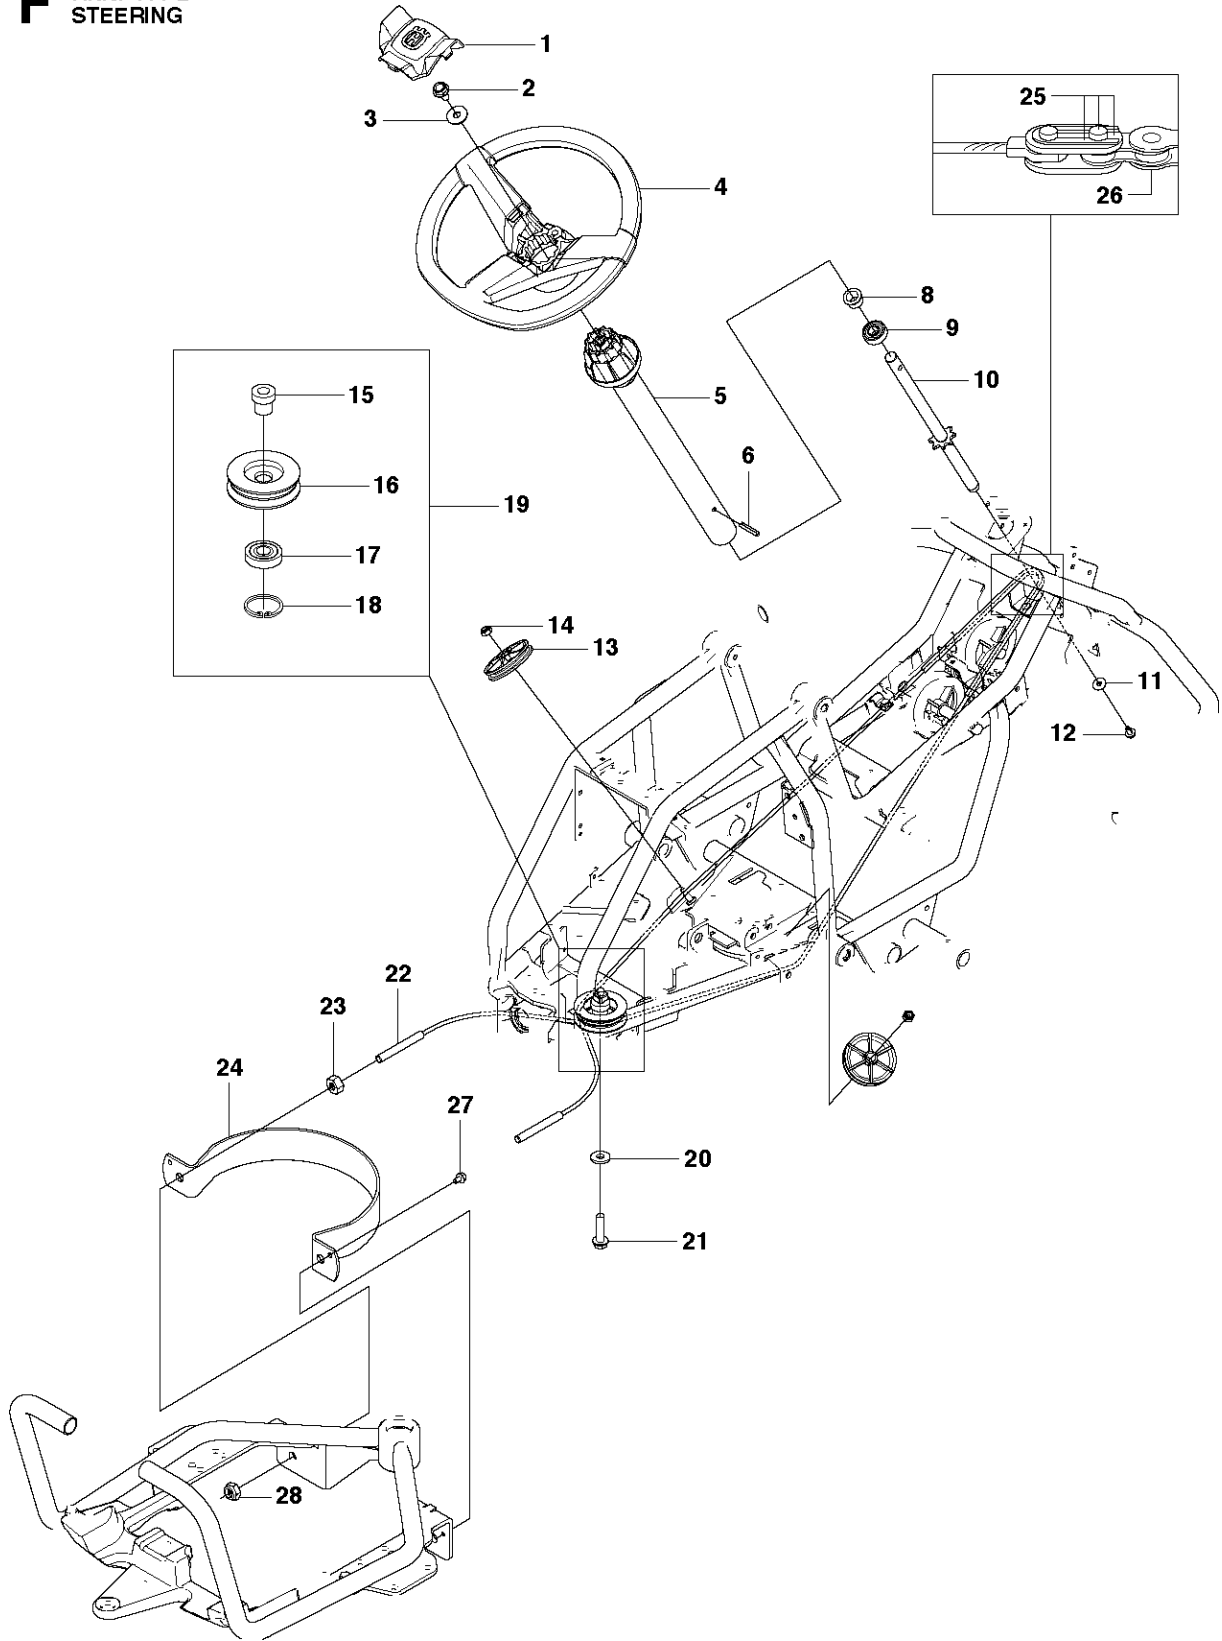

F Rider 111 B
STEERING

STEERING

RIDER 111 B, 965996801, 965996885, 966663185, 967186501, 2011-02

Ref	Part No	Description	Remark	QTY KIT
1	532 41 59-87	KNOB		1
2	725 24 97-51	SCREW		1
3	574 37 92-01	WASHER		1
4	532 41 64-80	STEERING WHEEL		1
5	525 39 80-01	STEERING SYSTEM		1
6	721 43 47-01	SPRING PIN		1
8	506 88 78-01	SPACER		1
9	738 21 04-04	BALL BEARING		1
10	575 63 24-01	STEERING ROD		1
11	734 11 54-41	WASHER		1
12	535 47 52-12	SCREW EHHFM		1
13	575 58 58-01	WHEEL		2
14	732 21 16-01	NUT		2
15	506 50 08-02	BUSHING		1
16	506 50 07-01	BARRING WHEEL		1
17	738 22 04-19	BALL BEARING		1
18	735 31 40-10	CIRCLIP		1
19	506 50 09-02	BARRING WHEEL		1
20	734 11 74-41	WASHER		1
21	506 67 54-02	SCREW EHHFM		1
22	577 19 99-01	WIRE ASSY		2
23	731 23 20-51	HEXAGON NUT		2
24	525 40 43-01	GUIDE RAIL		1
25	506 55 47-01	LINKAGE		2
26	506 55 46-01	CHAIN		1
27	725 23 68-61	SCREW EHHFT		2
28	732 21 20-51	NUT		2