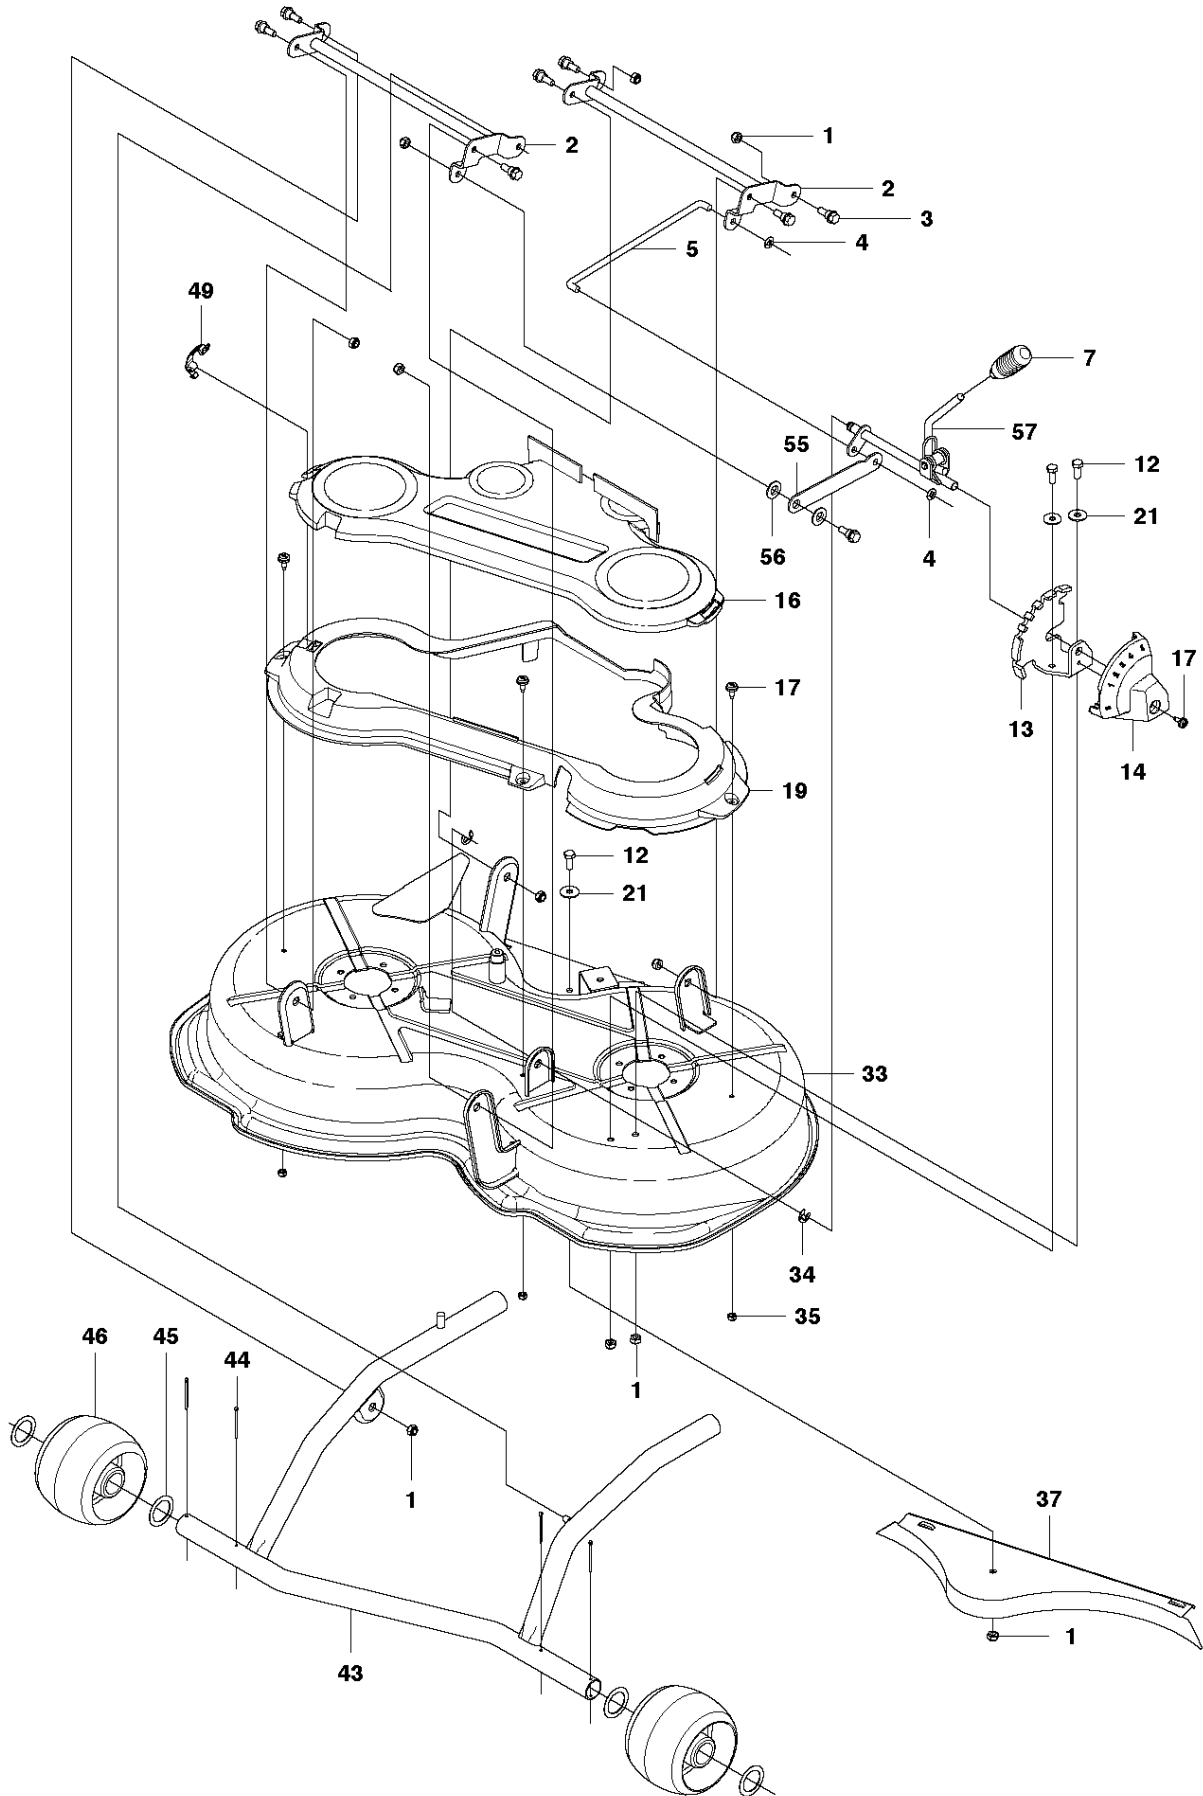

L1 Rider 111 B
CUTTING DECK

MOWER DECK / CUTTING DECK RIDER 111 B, 965996801, 965996885, 966663185, 967186501, 2011-02

Ref	Part No	Description	Remark	QTY	KIT
1	732 21 18-01	LOCK NUT		16	
2	522 45 09-01	CROSS BAR		2	
3	506 59 74-01	SCREW EHHFM		8	
4	735 58 52-00	WASHER		2	
5	522 60 23-01	ROD		1	
7	574 32 88-01	HANDLE		1	
12	725 24 53-71	SCREW EHHM		7	
13	522 52 32-01	BRACKET		1	
14	573 97 18-01	COVER		1	
16	574 17 21-01	COVER		1	
17	544 40 05-01	SCREW		4	
19	574 17 20-01	COVER		1	
21	734 11 64-41	WASHER		5	
33	586 14 70-01	CUTTING DECK		1	Assy
34	735 31 15-20	E-CLIP		2	
35	732 21 16-01	NUT		3	
37	574 04 17-01	PLUG		1	
43	522 45 19-01	EQUIPMENT FRAME		1	
44	721 61 87-01	SPLIT PIN		4	
45	574 26 45-01	WASHER		4	
46	522 73 59-01	WHEEL		2	
55	525 85 57-01	ARM		1	
56	734 11 65-41	WASHER		2	
57	575 80 21-01	LEVER ASSY		1	
49	503 89 47-01	SNAP		1