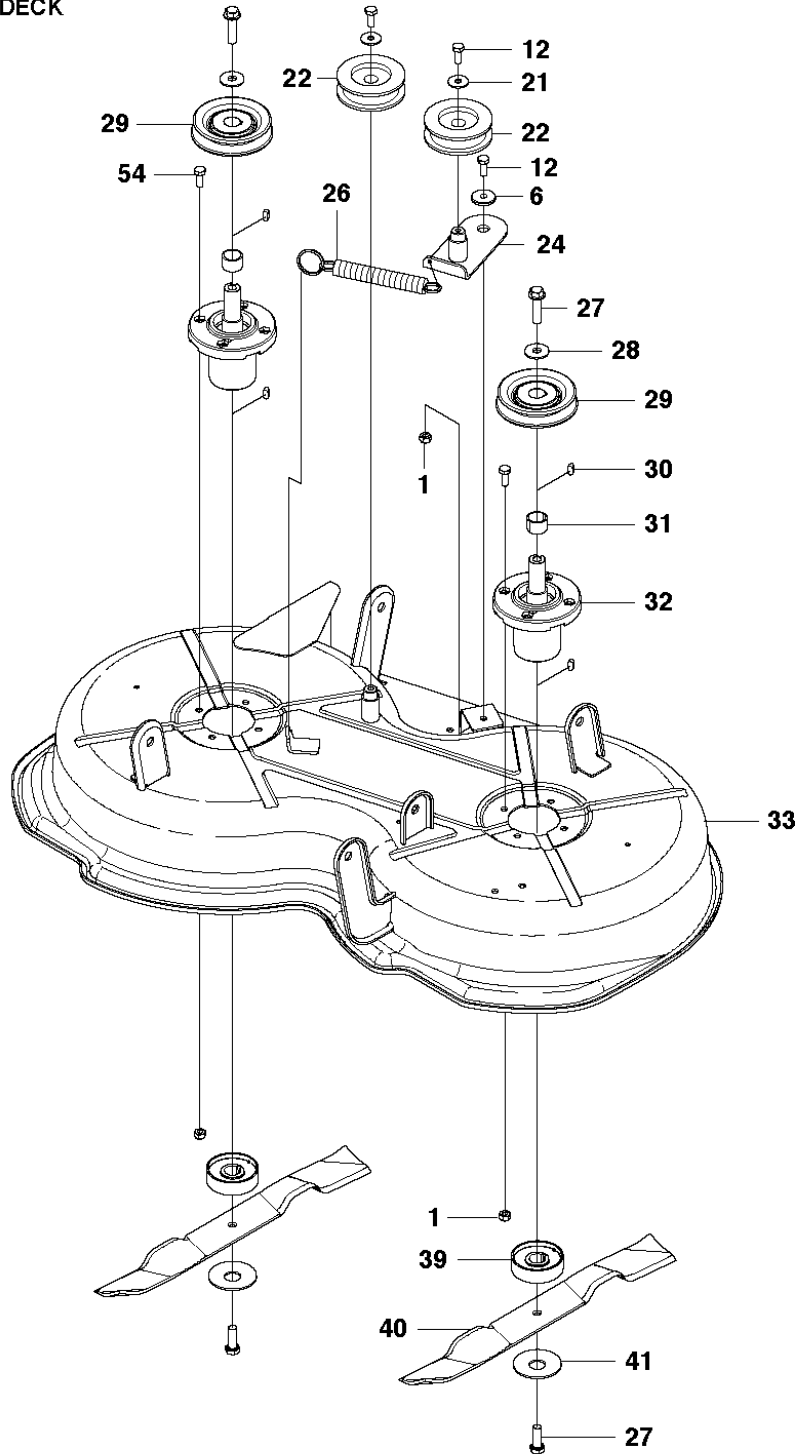

L2 Rider 111 B
CUTTING DECK

20

BioClip® 85

23

MOWER DECK / CUTTING DECK RIDER 111 B, 965996801, 965996885, 966663185, 967186501, 2011-02

Ref	Part No	Description	Remark	QTY KIT
1	732 21 18-01	LOCK NUT		16
12	725 24 53-71	SCREW EHHM		7
21	734 11 64-41	WASHER		5
22	506 79 32-02	BELT TENSIONER WHEEL		2
23	574 51 00-01	DECAL		2
24	573 96 95-01	BELT TENSIONER		1
26	584 29 88-01	SPRING		1
27	506 67 54-02	SCREW EHHFM		4
28	734 11 77-71	WASHER		2
29	574 46 07-01	PULLEY		2
30	506 53 35-01	PARALLEL KEY		4
31	573 96 65-01	TUBE		2
32	573 96 86-01	BEARING HOUSING ASSY		2
33	522 45 00-01	CUTTING DECK		1
39	577 79 11-01	ADAPTER		2
40	522 44 95-03	RIDE ON BLADE		2
41	506 79 23-03	KNIFE PLATE		2
54	725 24 51-71	SCREW EHHM		8
6	506 91 87-02	WASHER		1
20	574 84 97-01	DECAL		1