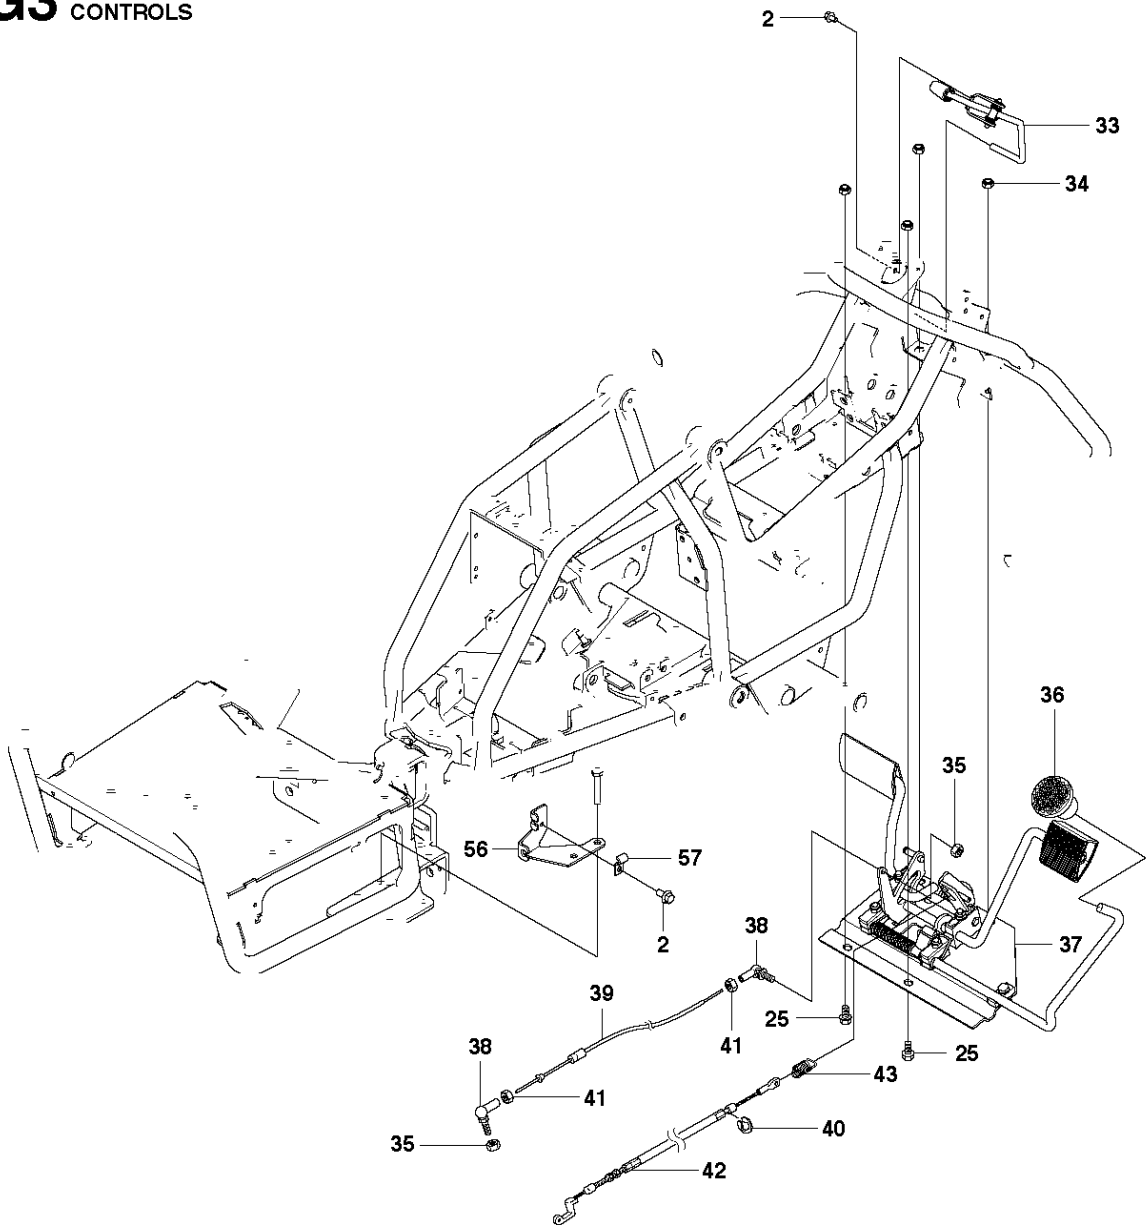

G3 Rider 111 B
CONTROLS

PEDALS