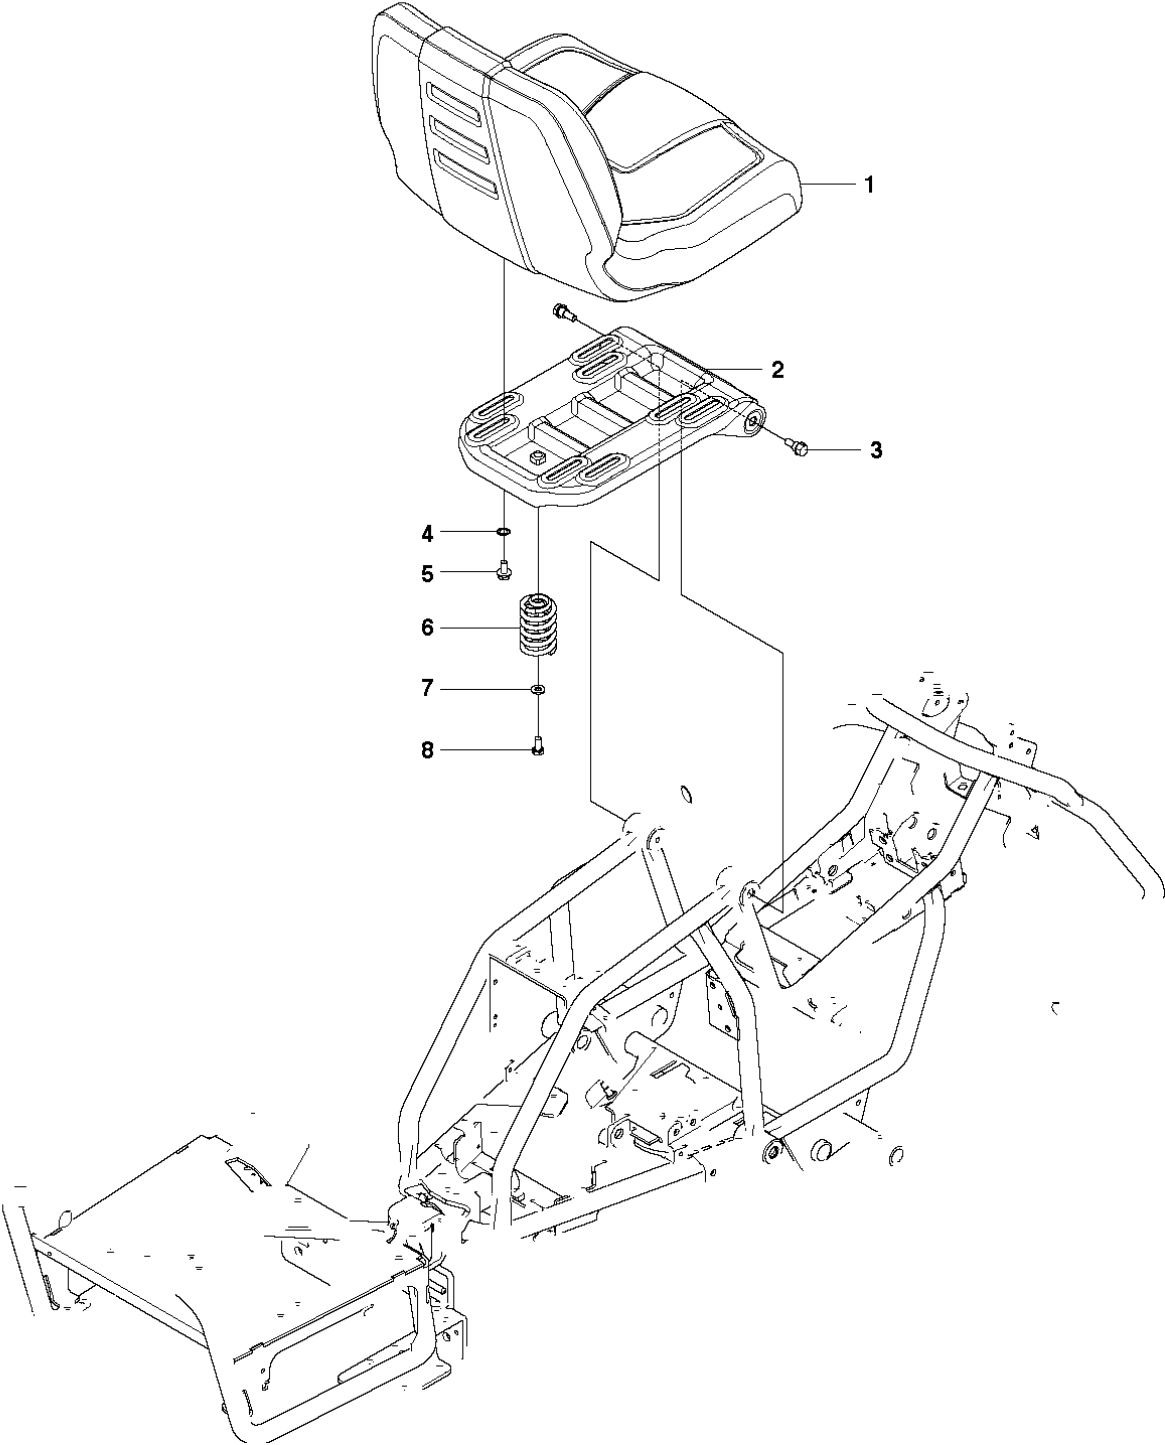

A Rider 111 B
SEAT

SEAT

RIDER 111 B, 965996801, 965996885, 966663185, 967186501, 2011-02

Ref	Part No	Description	Remark	QTY KIT
1	525 81 48-01	SEAT		1
2	522 77 51-01	SEAT BRACKET		1
3	506 59 74-01	SCREW EHHFM		2
4	735 21 64-00	LOCKWASHER		4
5	506 57 01-03	SCREW EHHFM		4
6	506 91 53-01	COMPRESSION SPRING		1
7	734 11 74-41	WASHER		1
8	725 24 93-71	SCREW EHHM		1