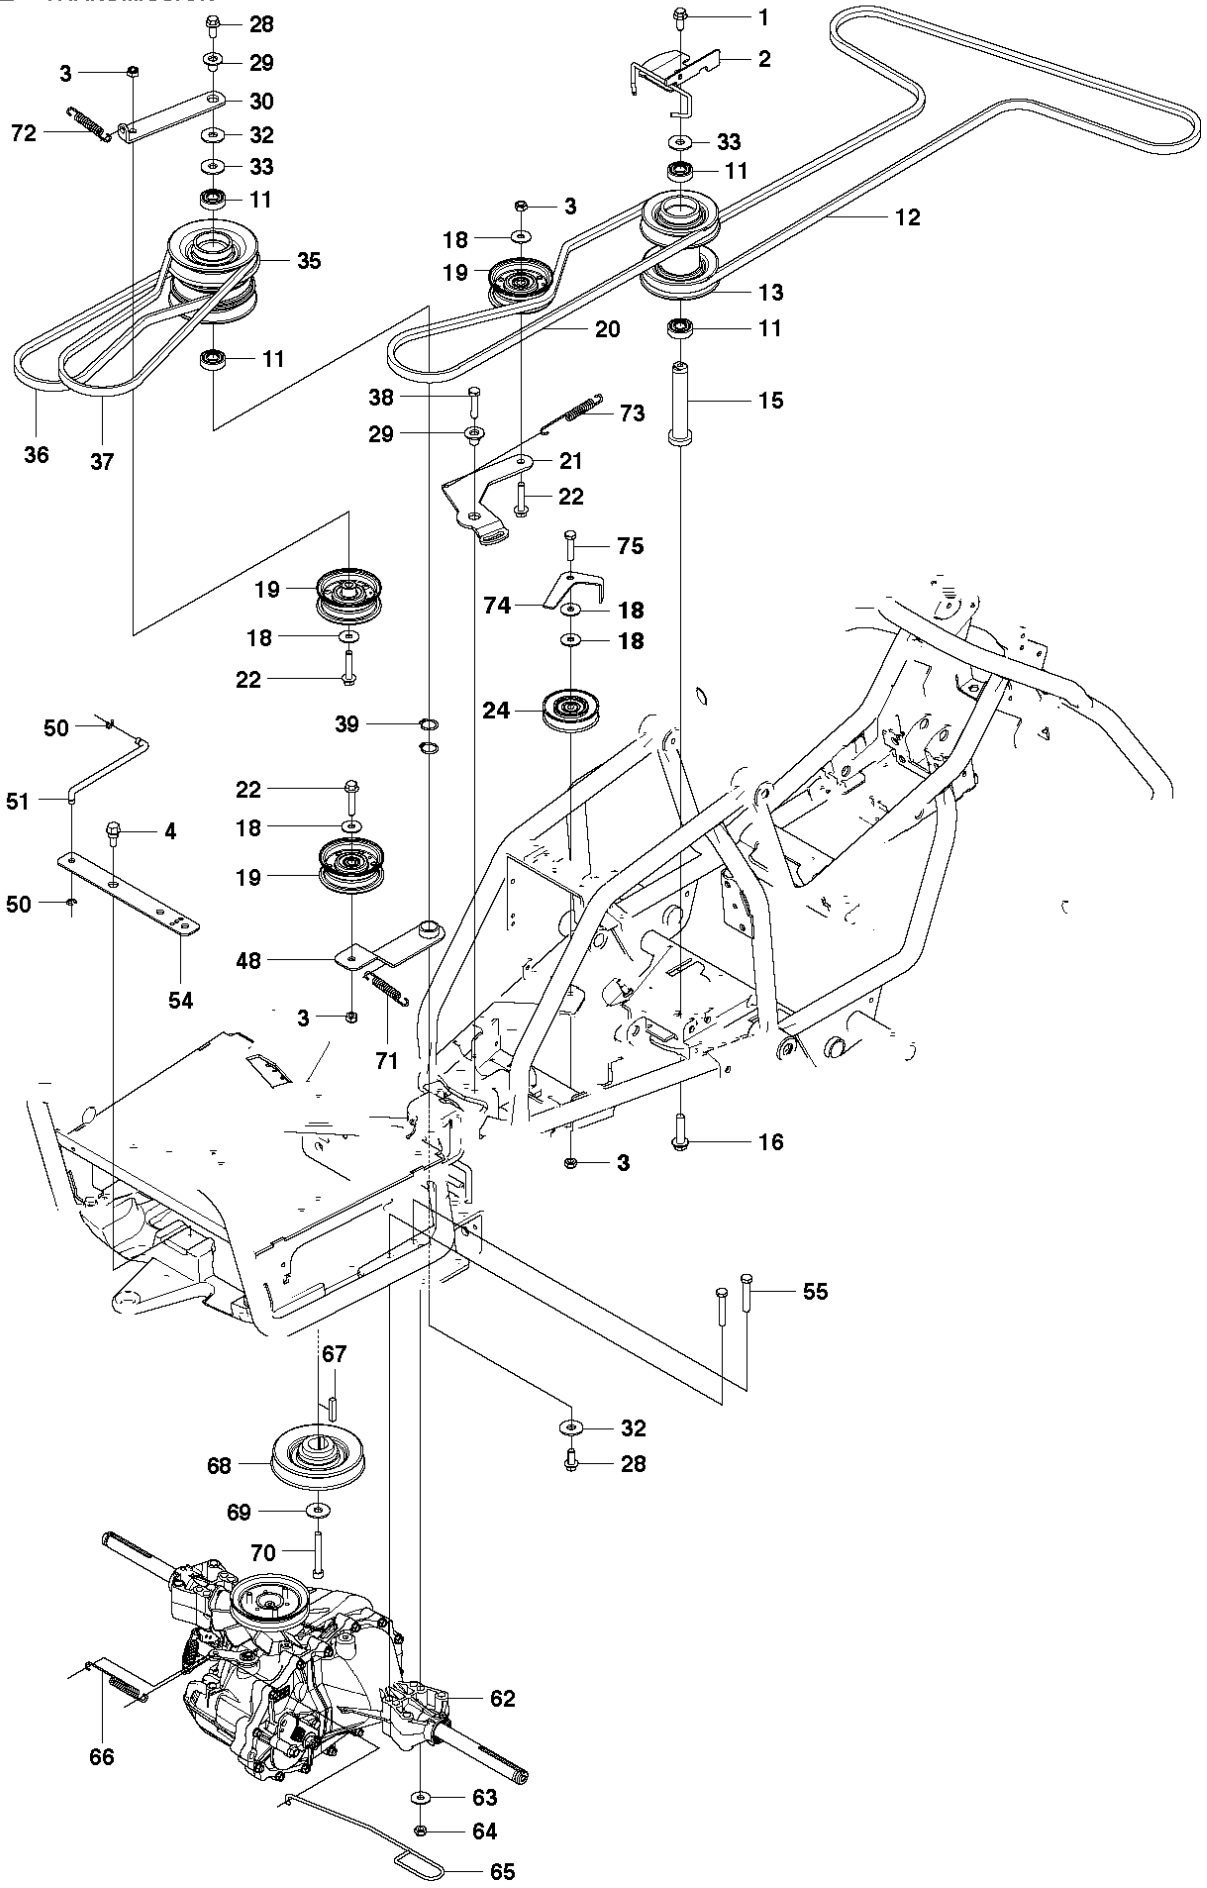

D Rider 111 B
TRANSMISSION

TRANSMISSION

RIDER 111 B, 965996801, 965996885, 966663185, 967186501, 2011-02

Ref	Part No	Description	Remark	QTY KIT
1	506 57 01-03	SCREW EHHFM		1
2	577 59 21-01	BRACKET		1
3	732 21 18-01	LOCK NUT		4
11	738 21 04-04	BALL BEARING		4
12	506 77 58-01	BELT		1
13	574 25 95-01	PULLEY		1
15	574 25 98-01	SHAFT		1
16	506 67 54-02	SCREW EHHFM		1
18	734 11 64-41	WASHER		5
19	539 91 90-78	PULLEY		3
20	575 22 55-01	BELT		1
21	522 60 29-01	BELT TENSIONER		1
22	725 24 59-51	SCREW EHHM		3
24	506 94 69-01	BELT TENS WHEEL ASSY		1
28	506 57 01-05	SCREW EHHFM		2
29	574 87 41-01	WASHER		2
30	522 83 16-01	BRACKET		1
32	734 11 74-41	WASHER		2
33	506 50 48-05	WASHER		2
35	525 40 39-01	PULLEY		1
36	575 22 57-01	BELT		1
37	575 22 56-01	BELT		1
38	506 57 01-05	SCREW EHHFM		1
39	735 31 22-00	CIRCLIP		2
48	574 41 19-01	BRACKET		1
50	735 31 10-20	E-CLIP		2
51	525 40 81-01	ROD		1
54	522 82 32-01	LINK ARM		1
55	725 24 66-51	SCREW		4
62	574 44 91-01	TRANSMISSION		1
63	734 11 64-01	WASHER		4
64	731 23 18-01	HEXAGON NUT		4
65	525 39 19-01	ARM		1
66	506 83 43-01	SPRING		1
67	506 55 59-02	WEDGE		1
68	522 82 76-01	PULLEY		1
69	506 59 75-01	WASHER		1
70	506 55 60-02	SCREW UNC		1
71	574 50 62-01	SPRING		1
72	574 50 61-01	SPRING		1
73	575 56 72-01	SPRING		1
74	577 41 85-01	BRACKET		1
75	725 24 57-51	SCREW		1