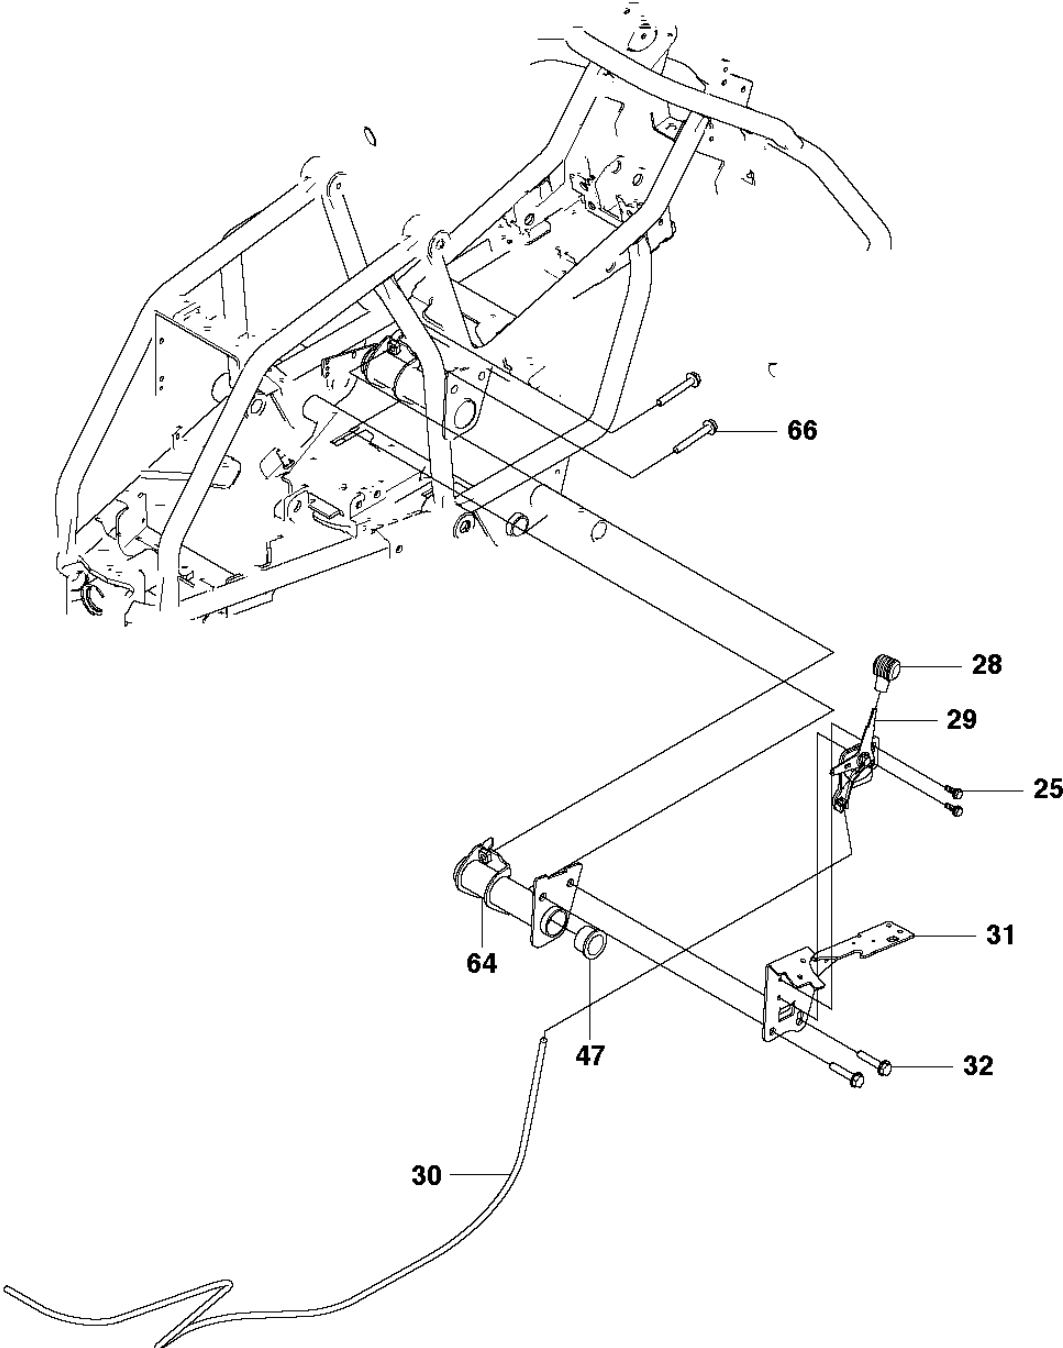

SPARE PARTS LIST

RIDERS

RIDER 111 B, 965996801, 965996885,
966663185, 967186501, 2011-02

C1 Rider 111 B
CHASSIS

CHASSIS & ENCLOSURES RIDER 111 B, 965996801, 965996885, 966663185, 967186501, 2011-02

Ref	Part No	Description	Remark	QTY KIT
1	522 41 61-01	FRAME		1
2	725 24 59-61	SCREW EHHFT		3
3	535 47 08-01	WHEEL AXLE		2
4	506 98 61-01	GLIDLAGER		2
5	522 42 52-01	STOP SLEEVE		1
6	522 42 53-01	SPACER		1
7	577 67 48-01	SHAFT		1
8	577 70 50-01	SWING AXLE		1
9	522 42 45-01	SLEEVE		1
10	574 36 85-01	BEARING		2
11	506 57 01-04	SCREW EHHFM		4
12	522 42 31-01	FRAME		1
13	544 22 16-01	WASHER		1
14	525 35 23-01	COUNTERWEIGHT		1
17	577 70 89-01	KEY		1
18	577 21 65-01	SCREW		1

C2 Rider 111 B
CHASSIS

CHASSIS & ENCLOSURES RIDER 111 B, 965996801, 965996885, 966663185, 967186501, 2011-02

Ref	Part No	Description	Remark	QTY KIT
15	522 45 15-01	EQUIPMENT FRAME		1
16	506 89 58-01	COLLAR SCREW		2

G2 Rider 111 B
CONTROLS

CONTROLS

RIDER 111 B, 965996801, 965996885, 966663185, 967186501, 2011-02

Ref	Part No	Description	Remark	QTY KIT
25	506 57 01-03	SCREW EHHFM		10
28	506 88 91-01	KNOB		1
29	522 50 59-01	THROTTLE CONTROL		1
30	544 30 17-04	WIRE		1
31	575 24 03-01	SHEET		1
32	506 57 01-04	SCREW EHHFM		2
47	535 48 02-01	ROLLER		1
64	574 36 97-01	BRACKET		1
66	725 24 60-71	SCREW EHHM		1