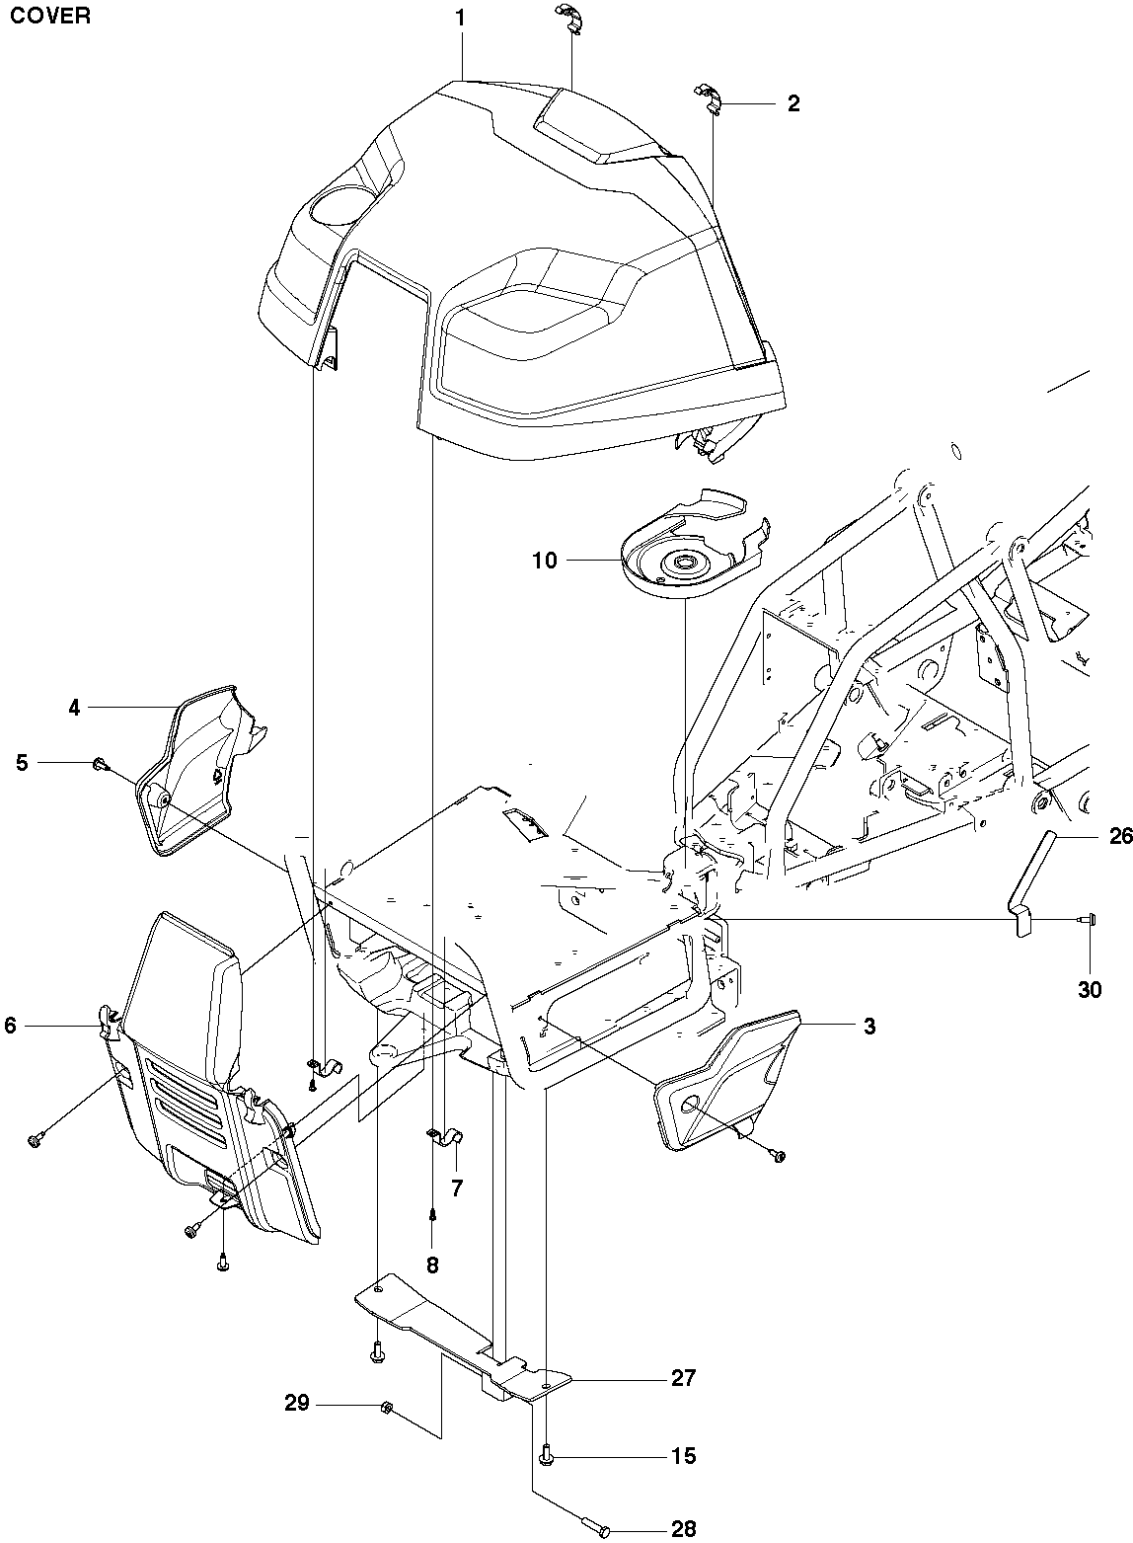

SPARE PARTS LIST

RIDERS

RIDER 111 B, 965996801, 965996885,
966663185, 967186501, 2011-02

C1 Rider 111 B
CHASSIS

CHASSIS & ENCLOSURES RIDER 111 B, 965996801, 965996885, 966663185, 967186501, 2011-02

Ref	Part No	Description	Remark	QTY KIT
1	522 41 61-01	FRAME		1
2	725 24 59-61	SCREW EHHFT		3
3	535 47 08-01	WHEEL AXLE		2
4	506 98 61-01	GLIDLAGER		2
5	522 42 52-01	STOP SLEEVE		1
6	522 42 53-01	SPACER		1
7	577 67 48-01	SHAFT		1
8	577 70 50-01	SWING AXLE		1
9	522 42 45-01	SLEEVE		1
10	574 36 85-01	BEARING		2
11	506 57 01-04	SCREW EHHFM		4
12	522 42 31-01	FRAME		1
13	544 22 16-01	WASHER		1
14	525 35 23-01	COUNTERWEIGHT		1
17	577 70 89-01	KEY		1
18	577 21 65-01	SCREW		1

B2 Rider 111 B
COVER

COVER

RIDER 111 B, 965996801, 965996885, 966663185, 967186501, 2011-02

Ref	Part No	Description	Remark	QTY KIT
9	522 60 18-01	COVER		1
11	525 47 79-01	COVER		1
12	525 47 78-01	BATTERY BOX		1
13	575 83 92-01	COVER		1
16	521 89 07-01	COVER		1
17	521 88 91-01	FOOT PLATE		1
18	522 60 19-01	COVER		1
19	522 60 20-01	COVER		1
20	521 88 93-01	CONTROL PANEL		1
21	535 42 91-01	SPRING NUT		2
22	521 88 92-01	FOOT PLATE		1
23	525 39 61-01	COVER		1
24	575 75 14-01	COVER		1
25	574 60 08-01	SPRINT		1
31	506 54 20-01	HANDLE		1

B1 Rider 111 B
COVER

COVER

RIDER 111 B, 965996801, 965996885, 966663185, 967186501, 2011-02

Ref	Part No	Description	Remark	QTY KIT
1	522 82 80-01	ENGINE HOOD ASSY		1
2	503 89 47-01	SNAP		2
3	525 49 78-01	COVER		1
4	525 49 79-01	COVER		1
5	544 40 05-01	SCREW		27
6	522 60 21-01	SKID PLATE		1
7	525 88 11-01	SHEET		2
8	503 21 74-16	SCREW IHSCT		2
10	522 50 81-01	COVER		1
15	506 57 01-04	SCREW EHHFM		2
26	575 35 49-01	BRACKET		1
30	544 40 05-01	SCREW		1
27	575 45 31-01	BRACKET		1
28	535 42 38-02	SCREW RSQM		1
29	732 21 18-01	LOCK NUT		1