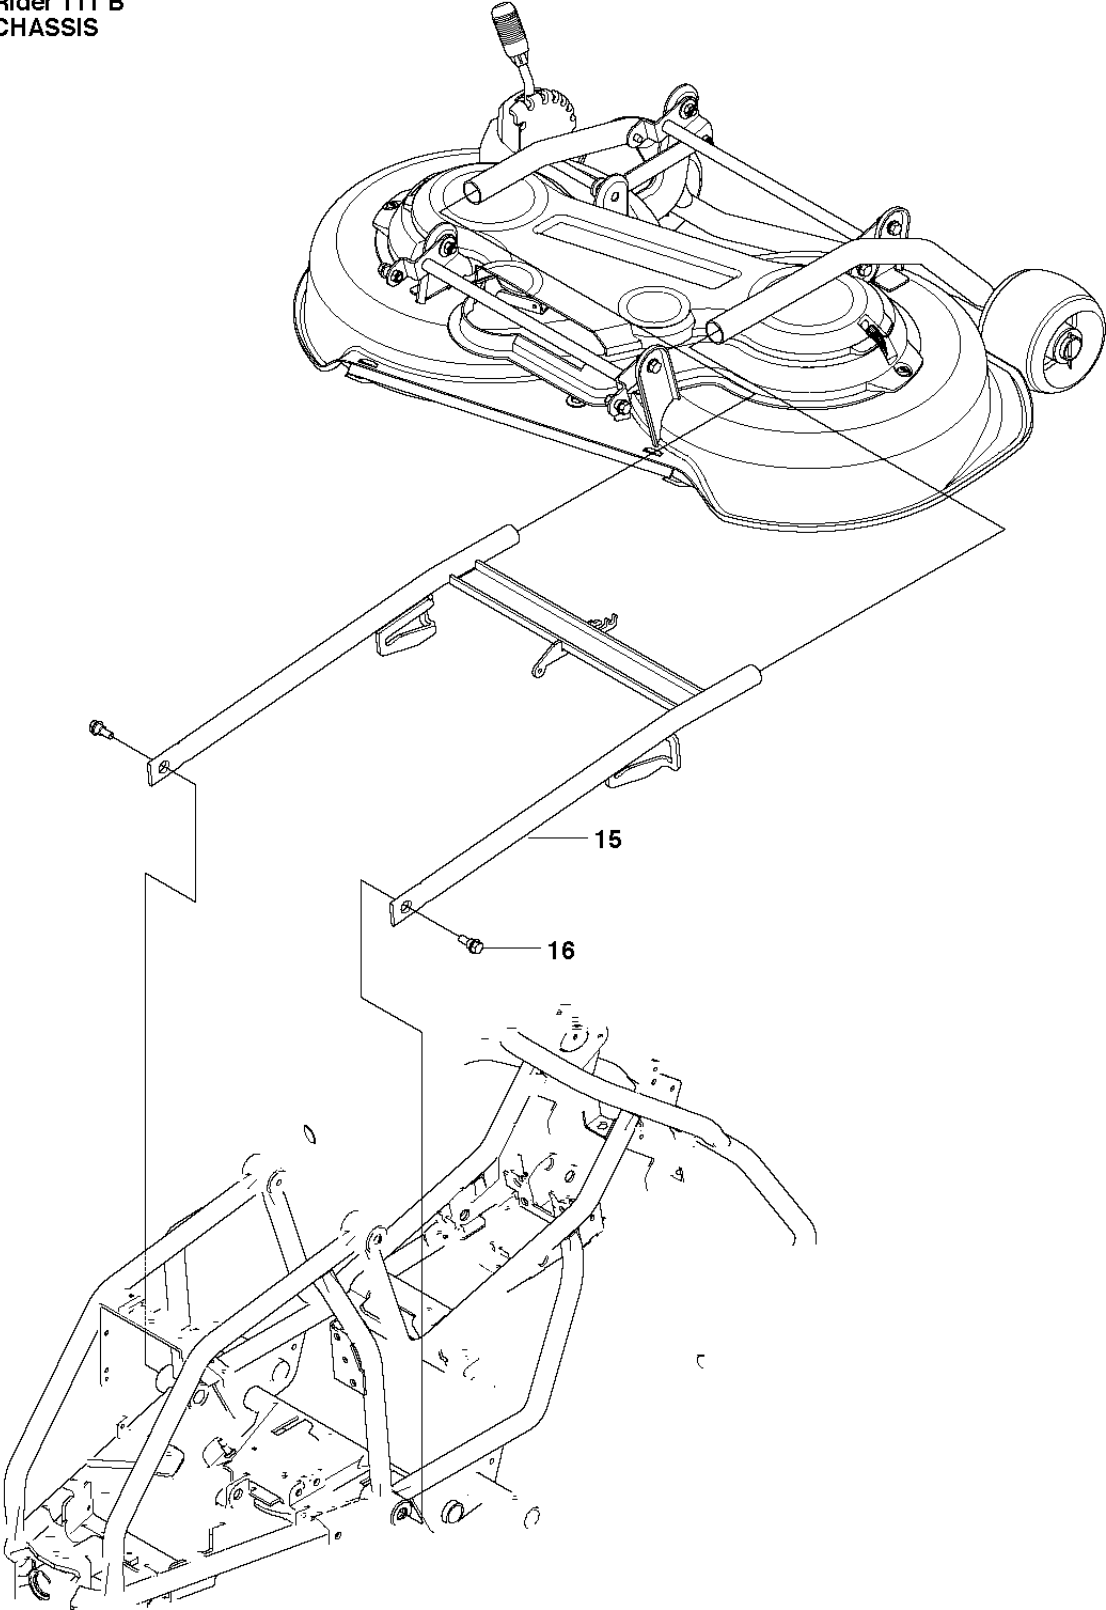

SPARE PARTS LIST

RIDERS

RIDER 111 B, 965996801, 965996885,
966663185, 967186501, 2011-02

C1 Rider 111 B
CHASSIS

CHASSIS & ENCLOSURES RIDER 111 B, 965996801, 965996885, 966663185, 967186501, 2011-02

Ref	Part No	Description	Remark	QTY KIT
1	522 41 61-01	FRAME		1
2	725 24 59-61	SCREW EHHFT		3
3	535 47 08-01	WHEEL AXLE		2
4	506 98 61-01	GLIDLAGER		2
5	522 42 52-01	STOP SLEEVE		1
6	522 42 53-01	SPACER		1
7	577 67 48-01	SHAFT		1
8	577 70 50-01	SWING AXLE		1
9	522 42 45-01	SLEEVE		1
10	574 36 85-01	BEARING		2
11	506 57 01-04	SCREW EHHFM		4
12	522 42 31-01	FRAME		1
13	544 22 16-01	WASHER		1
14	525 35 23-01	COUNTERWEIGHT		1
17	577 70 89-01	KEY		1
18	577 21 65-01	SCREW		1

C2 Rider 111 B
CHASSIS

CHASSIS & ENCLOSURES RIDER 111 B, 965996801, 965996885, 966663185, 967186501, 2011-02

Ref	Part No	Description	Remark	QTY KIT
15	522 45 15-01	EQUIPMENT FRAME		1
16	506 89 58-01	COLLAR SCREW		2

G2 Rider 111 B
CONTROLS

CONTROLS

RIDER 111 B, 965996801, 965996885, 966663185, 967186501, 2011-02

Ref	Part No	Description	Remark	QTY KIT
25	506 57 01-03	SCREW EHHFM		10
28	506 88 91-01	KNOB		1
29	522 50 59-01	THROTTLE CONTROL		1
30	544 30 17-04	WIRE		1
31	575 24 03-01	SHEET		1
32	506 57 01-04	SCREW EHHFM		2
47	535 48 02-01	ROLLER		1
64	574 36 97-01	BRACKET		1
66	725 24 60-71	SCREW EHHM		1