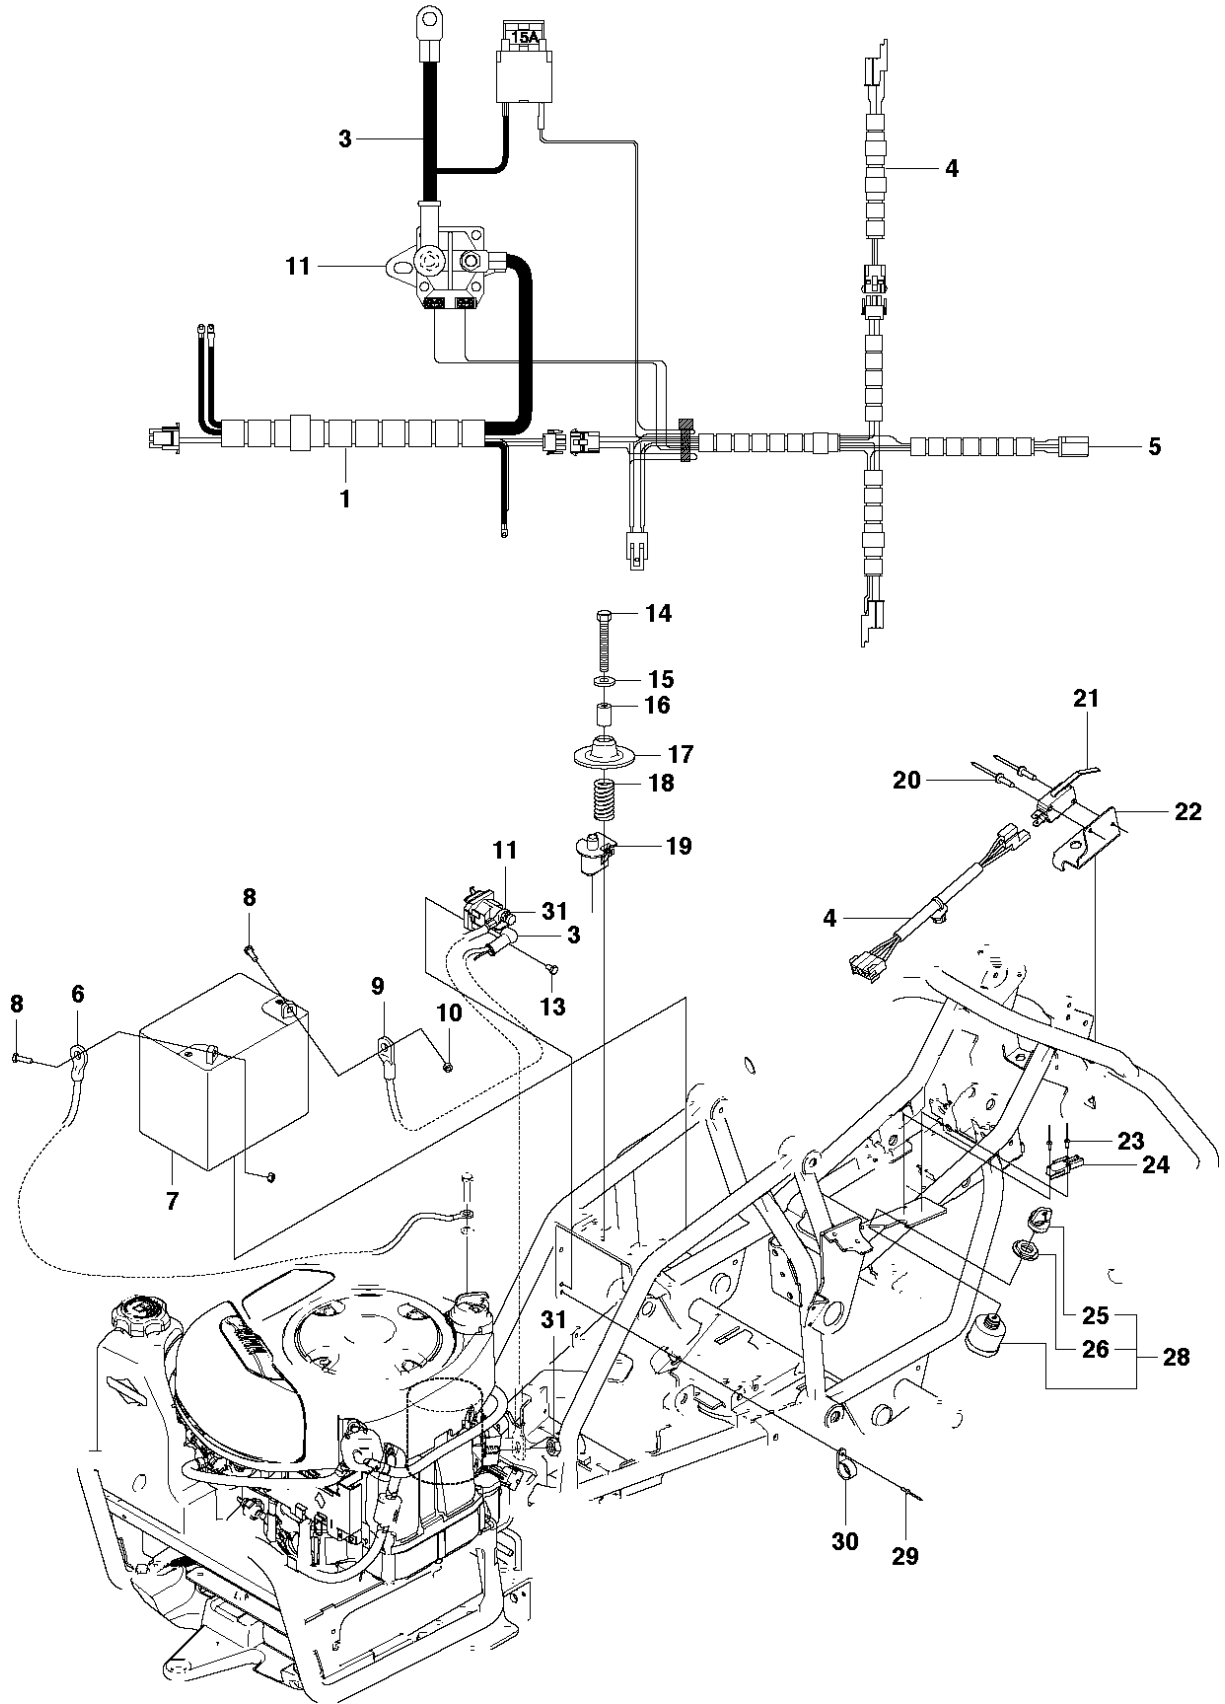

H Rider 111 B
ELECTRICAL

ELECTRICAL

RIDER 111 B, 965996801, 965996885, 966663185, 967186501, 2011-02

Ref	Part No	Description	Remark	QTY	KIT
1	574 26 97-01	WIRING		1	
3	574 26 98-01	CABLE		1	
4	574 26 96-01	WIRING		1	
5	574 26 95-01	WIRING		1	
7	510 13 85-01	BATTERY		1	
8	522 62 21-01	SCREW EHHM		2	
10	522 62 43-01	NUT		2	
11	544 43 98-01	RELAY		1	
13	725 23 64-61	SCREW EHHFT		1	
14	725 24 60-51	SCREW EHHM		1	
16	506 90 99-02	SPACING TUBE		1	
17	506 90 97-01	SPRING WASHER		1	
18	544 44 12-01	SPRING		1	
19	506 90 96-01	SWITCH		1	
20	544 44 07-01	RIVET		2	
21	574 31 61-01	SWITCH		1	
22	544 41 57-01	BRACKET		1	
23	544 44 07-01	RIVET		2	
24	574 31 61-01	SWITCH		1	
25	544 44 24-01	IGNITION KEY		1	28
26	544 44 23-01	NUT		1	28
28	544 44 21-01	IGNITION SWITCH		1	
29	722 79 54-02	RIVET		1	
30	575 26 99-01	CABLE CLAMP		1	
31	506 89 98-01	NUT		3