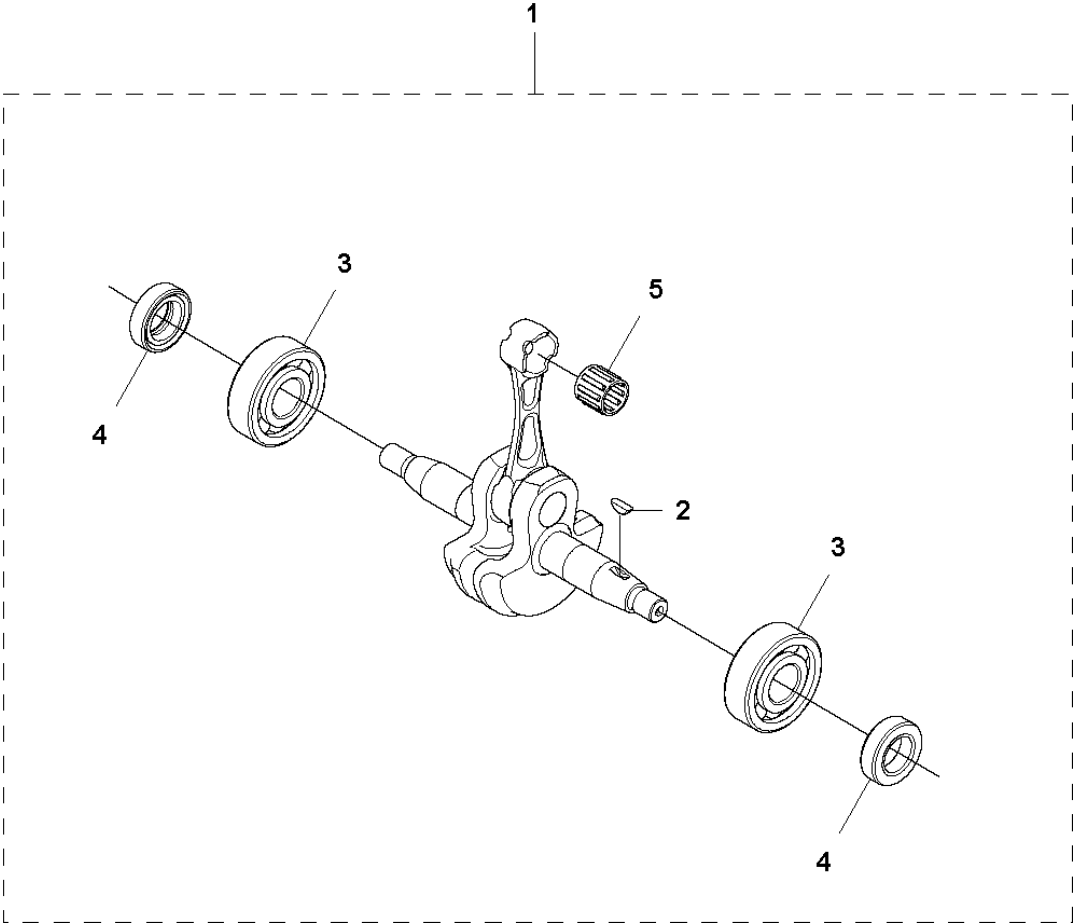

L 560BTS, 560BFS
CRANK SHAFT

CRANKSHAFT

560 BFS, 2011-10

Ref	Part No	Description	Remark	QTY KIT
1	578 38 51-02	BEARING SHAFT		1
2	506 68 94-01	KEY		1
3	521 52 13-01	BEARING		2
4	521 52 19-01	SEAL		2
5	576 69 64-01	BEARING		1