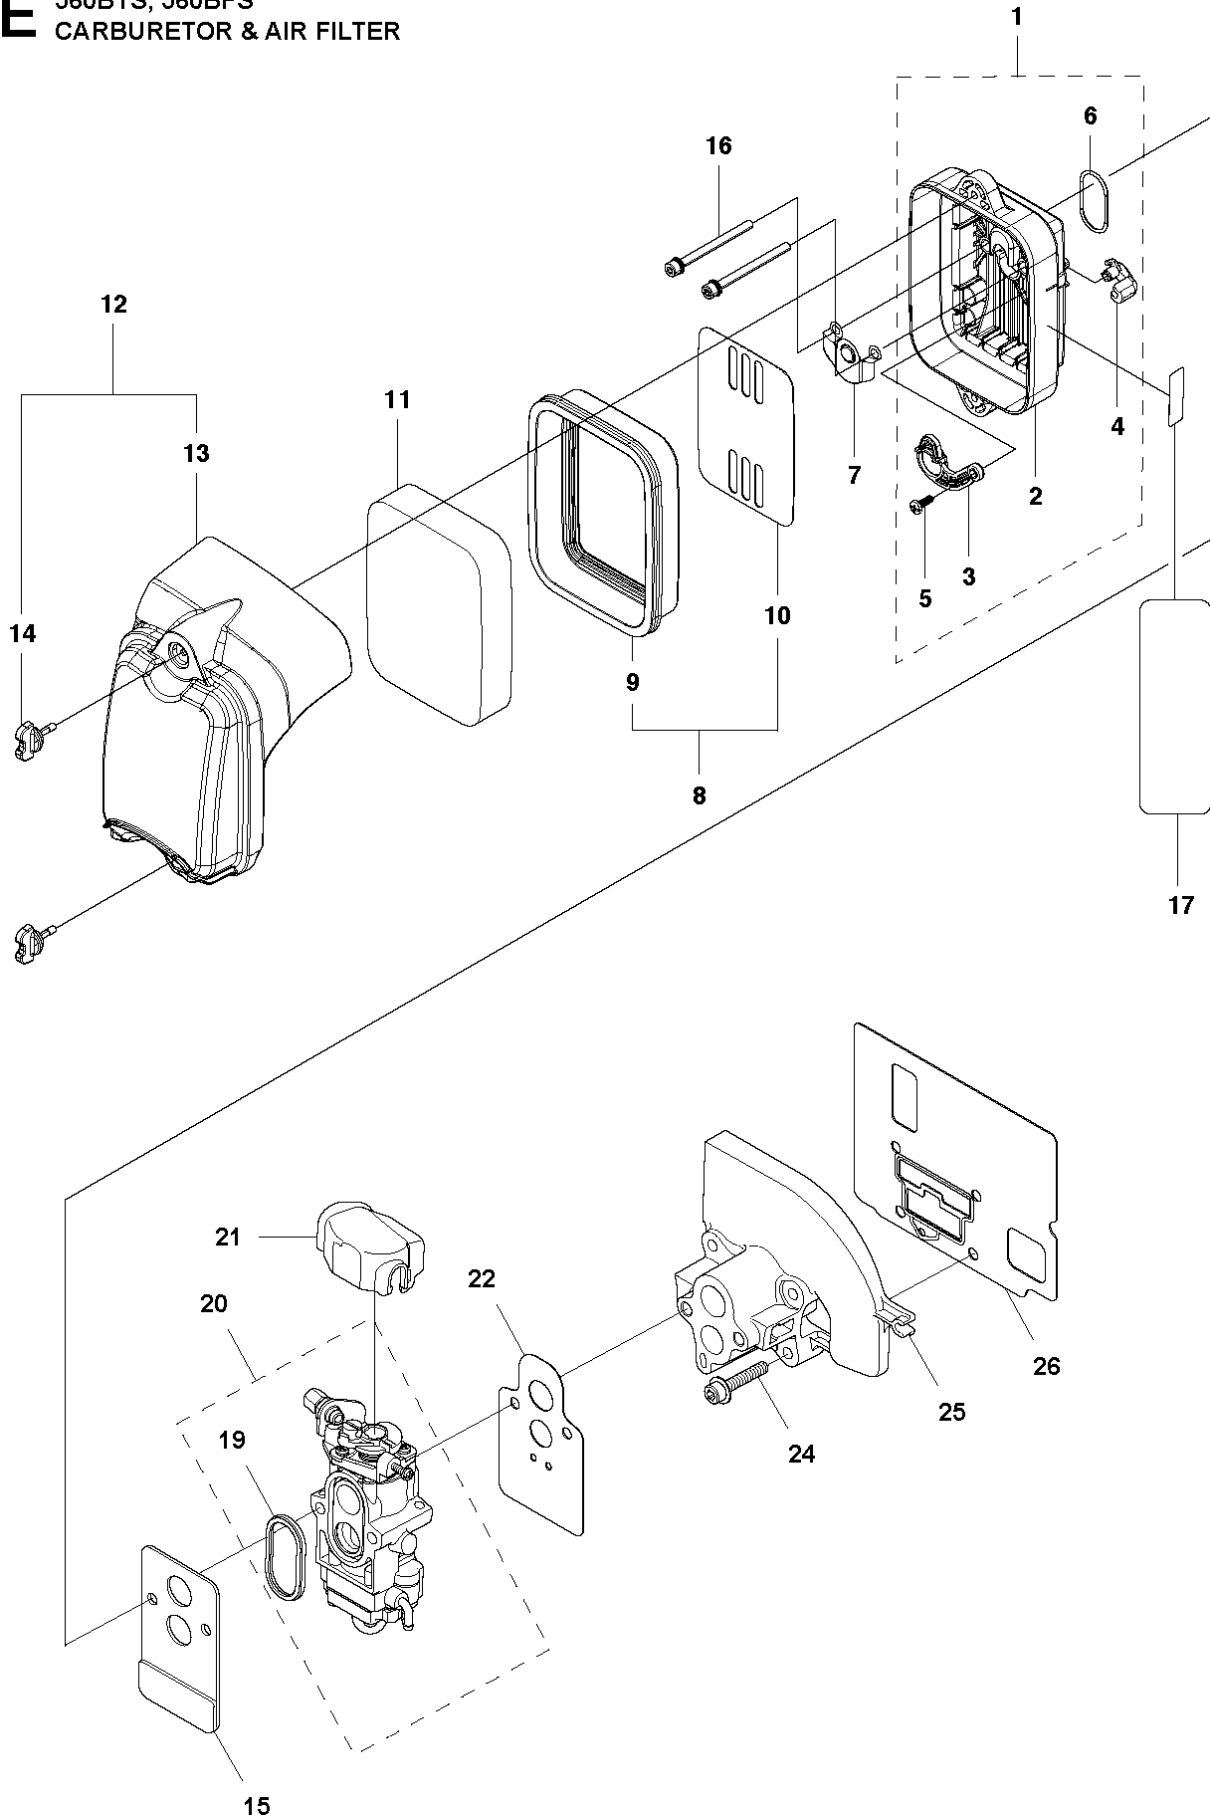

E 560BTS, 560BFS
CARBURETOR & AIR FILTER

CARBURETOR & AIR FILTER

560 BFS, 2011-10

Ref	Part No	Description	Remark	QTY	KIT
1	502 84 49-02	AIR FILTER HOLDER		1	
2	577 96 15-01	AIR FILTER HOLDER		1	1
3	512 25 96-01	PLATE.CHOKE		1	1
4	521 74 05-01	LEVER		1	1
5	506 67 38-01	SCREW		1	1
6	512 26 00-01	O-RING		1	1
7	502 84 47-01	PLATE		1	
8	502 84 45-01	GASKET		1	
9	512 26 03-01	PACKING		1	8
10	512 26 04-01	SCREEN		1	8
11	502 84 44-01	AIR FILTER		1	
12	577 18 14-01	AIR FILTER COVER		1	
13	577 03 01-01	AIR FILTER COVER		1	12
14	502 84 43-01	KNOB		2	12
15	578 27 40-01	PLATE		1	
16	502 84 46-01	SCREW		2	
17	521 74 02-01	LABEL		1	
19	521 63 15-01	RING		1	20
20	577 14 46-01	CARBURETTOR		1	
21	506 74 42-01	COVER		1	
22	577 08 96-01	GASKET		1	
24	576 58 98-01	BOLT		1	
25	578 10 84-01	INSULATOR		1	
26	577 69 48-01	GASKET		1