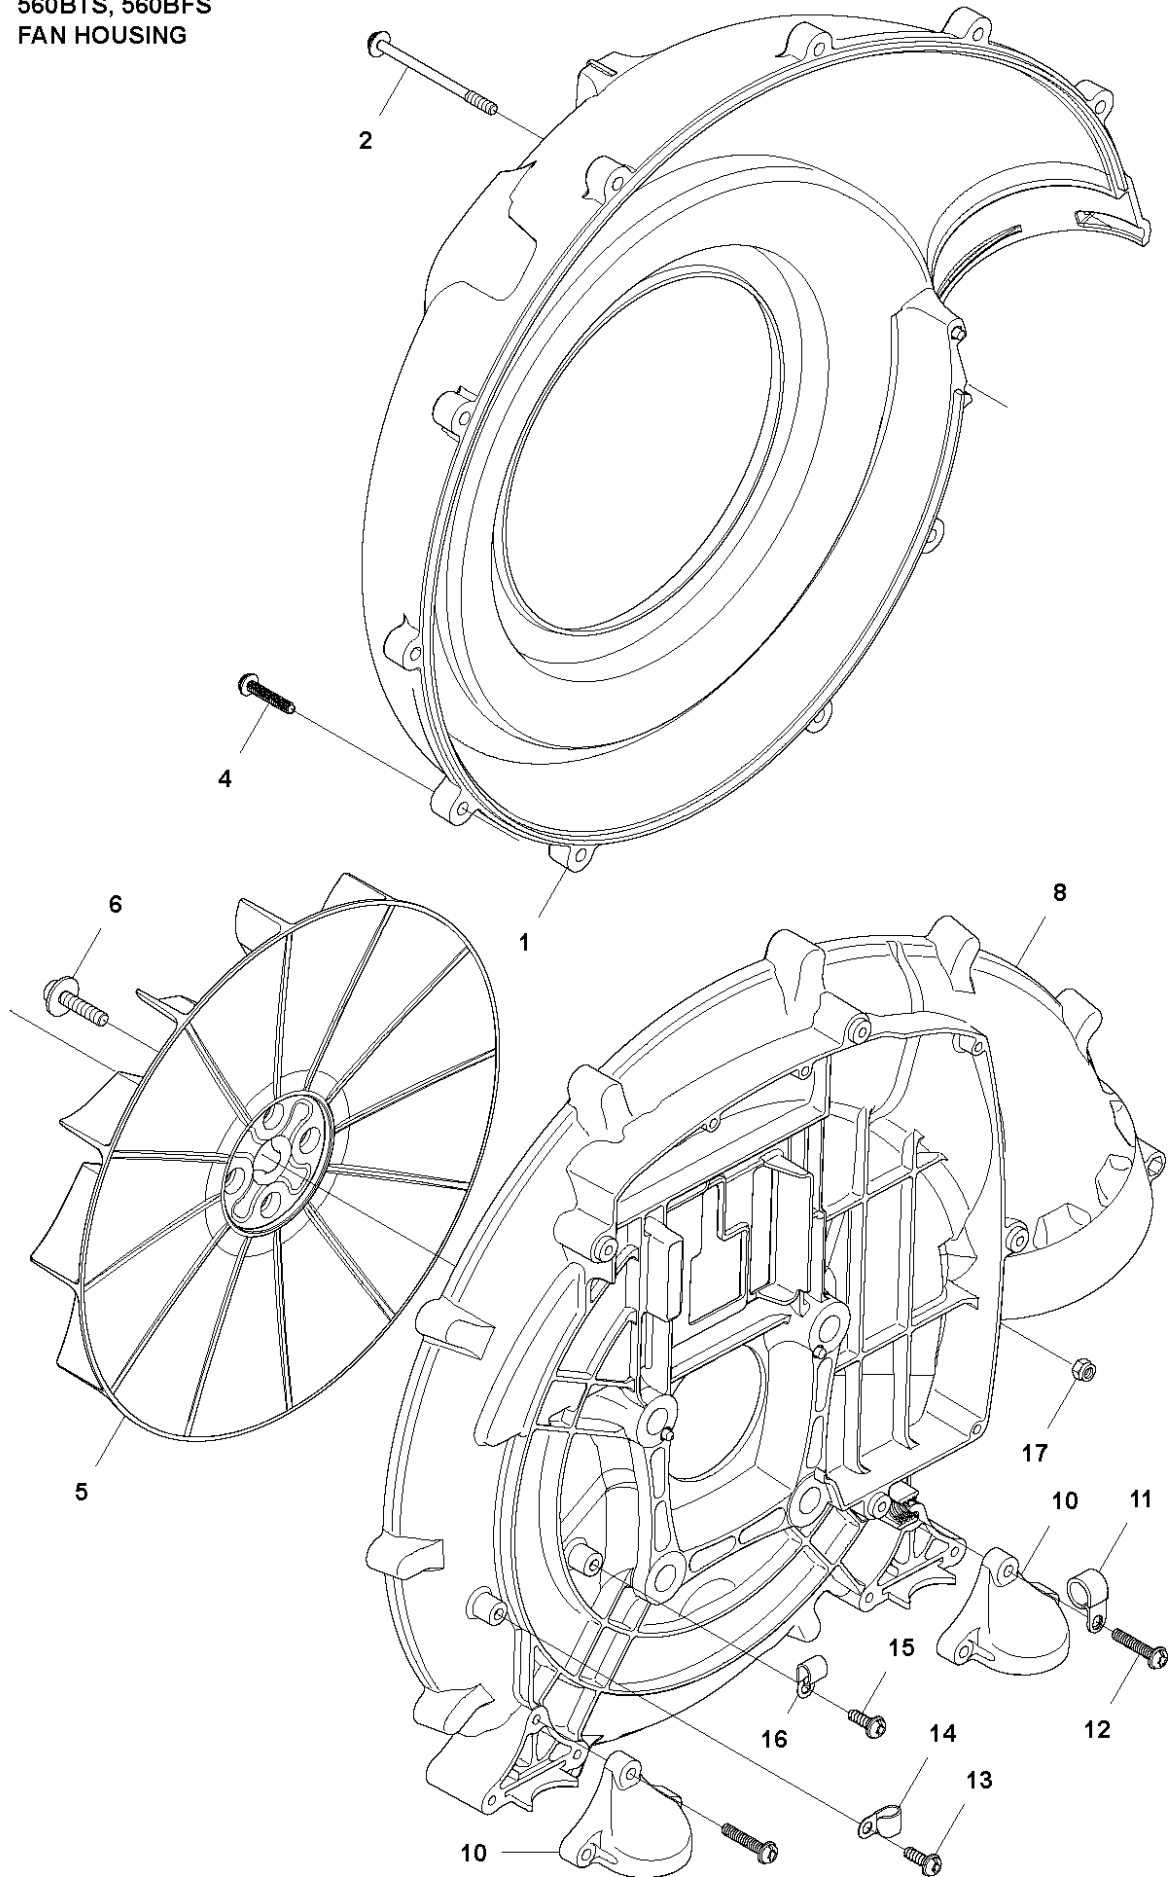

M 560BTS, 560BFS
FAN HOUSING

Ref	Part No	Description	Remark	QTY KIT
1	576 70 29-01	VOLUTE		1
2	544 26 46-01	SCREW		2
4	512 84 81-01	SCREW		10
5	577 14 48-01	FAN		1
6	576 56 16-01	BOLT		4
8	576 70 28-01	VOLUTE		1
10	576 57 94-01	BRACKET		2
11	504 12 23-01	CLIP		1
12	512 84 81-01	SCREW		6
13	512 84 79-01	SCREW		1
14	521 52 51-01	CLAMP		1
15	512 84 79-01	SCREW		1
16	521 52 51-01	CLAMP		1
17	514 18 39-01	NUT		2