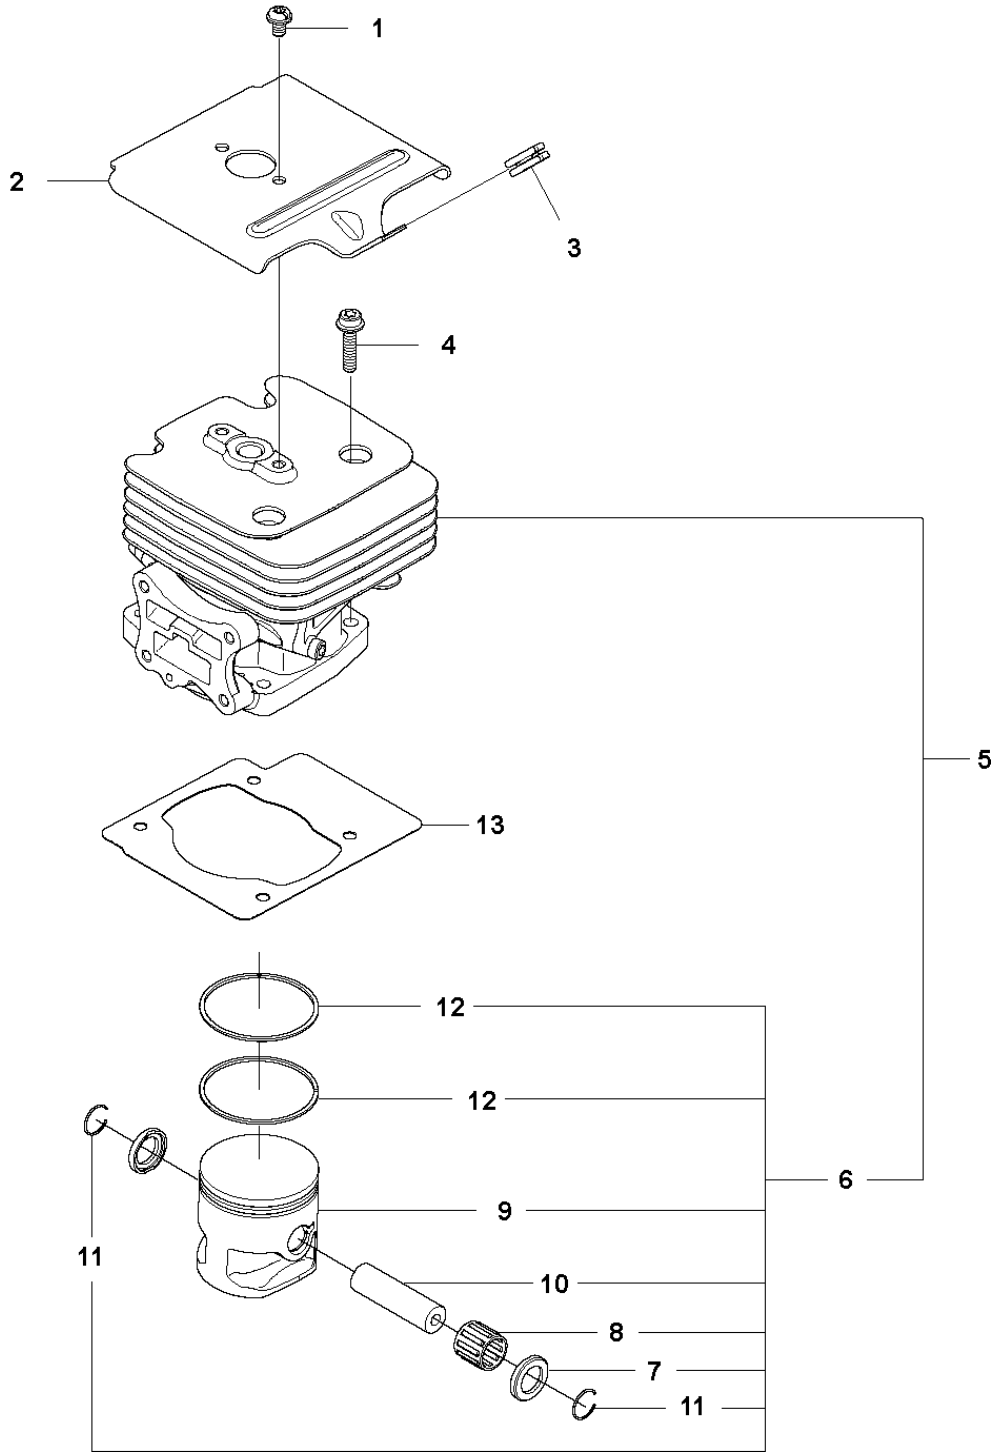

J 560BTS, 560BFS
CYLINDER & PISTON

CYLINDER PISTON

560 BFS, 2011-10

Ref	Part No	Description	Remark	QTY	KIT
1	544 25 68-01	SCREW		2	
2	576 58 95-01	PLATE		1	
3	576 58 96-01	GROMMET		1	
4	506 74 52-01	BOLT		4	
5	578 38 49-01	CYLINDER		1	
6	529 09 47-01	PISTON-G		1	5
7	521 52 05-01	WASHER		2	5, 6
8	576 69 64-01	BEARING		1	5, 6
9	544 25 92-01	PISTON		1	5, 6
10	544 25 94-01	PISTON PIN		1	5, 6
11	521 53 19-01	SNAP RING		2	5, 6
12	544 25 93-01	PISTON RING		2	5, 6
13	576 58 94-01	GASKET		1