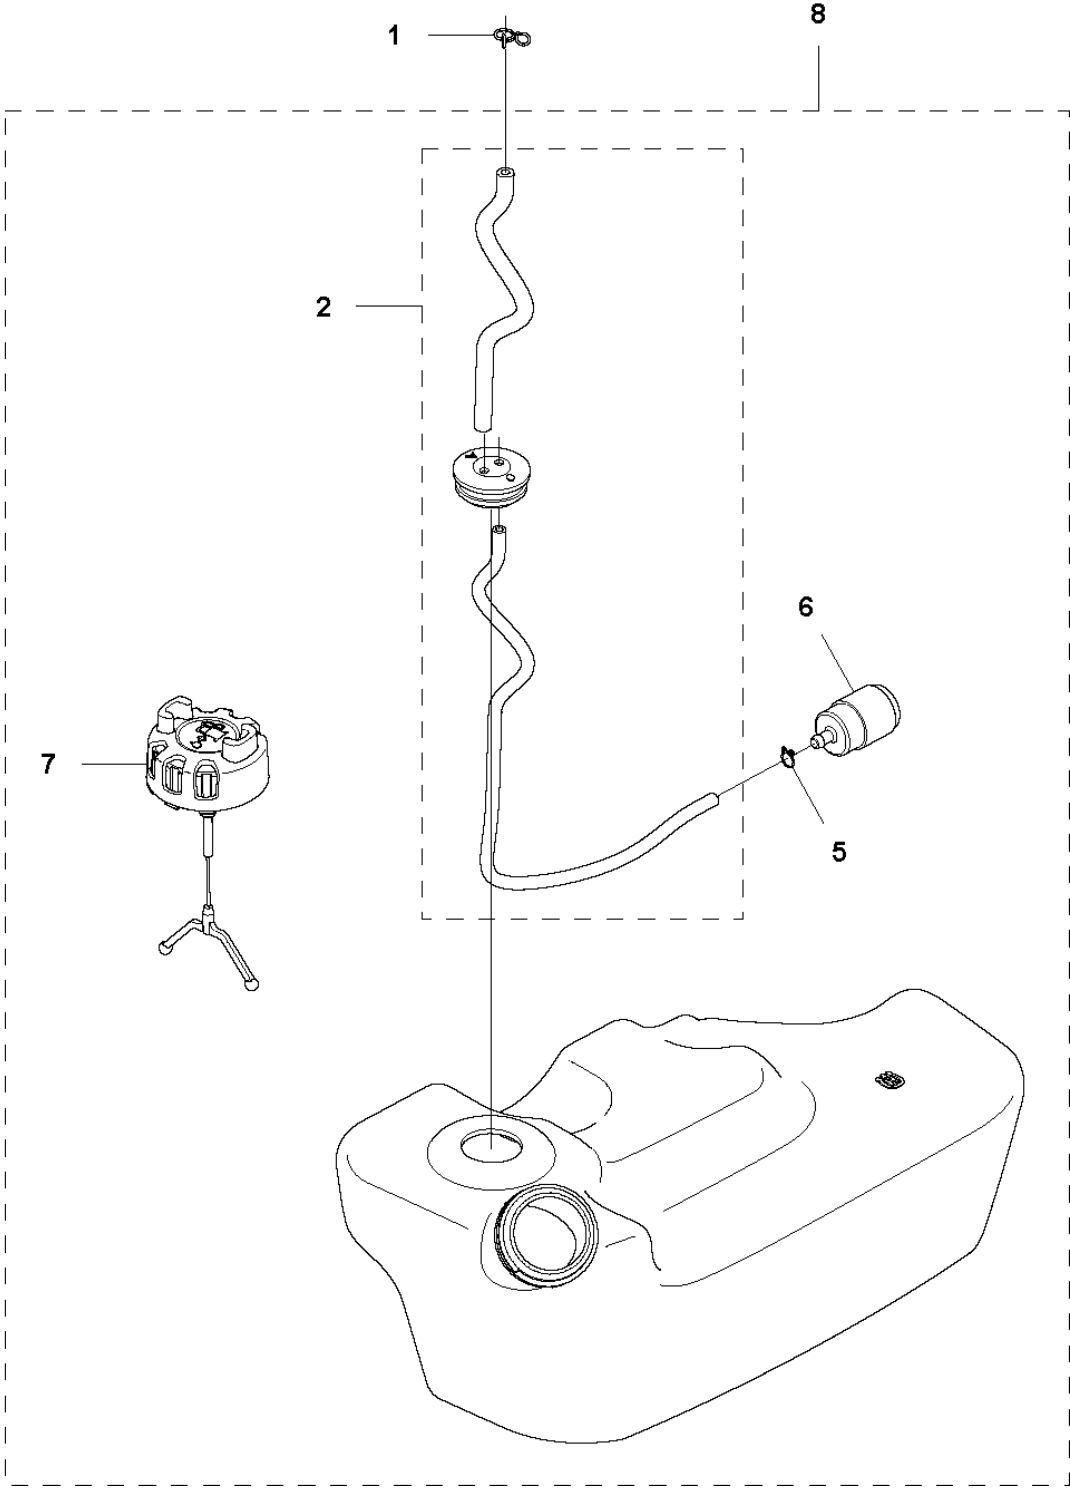

G 560BTS, 560BFS
FUEL TANK

FUEL TANK

560 BTS, 2011-10

Ref	Part No	Description	Remark	QTY	KIT
1	506 74 15-01	CLIP		1	
2	579 13 83-04	HOSE ASSY		1	8
5	506 70 70-01	CLIP		1	8
6	506 74 26-01	FILTER		1	8
7	504 03 18-01	TANK CAP ASSY		1	8
8	577 46 78-01	FUEL TANK	For all except USA and Canada	1	
8	579 14 05-01	TANK ASSY	For USA and Canada	1