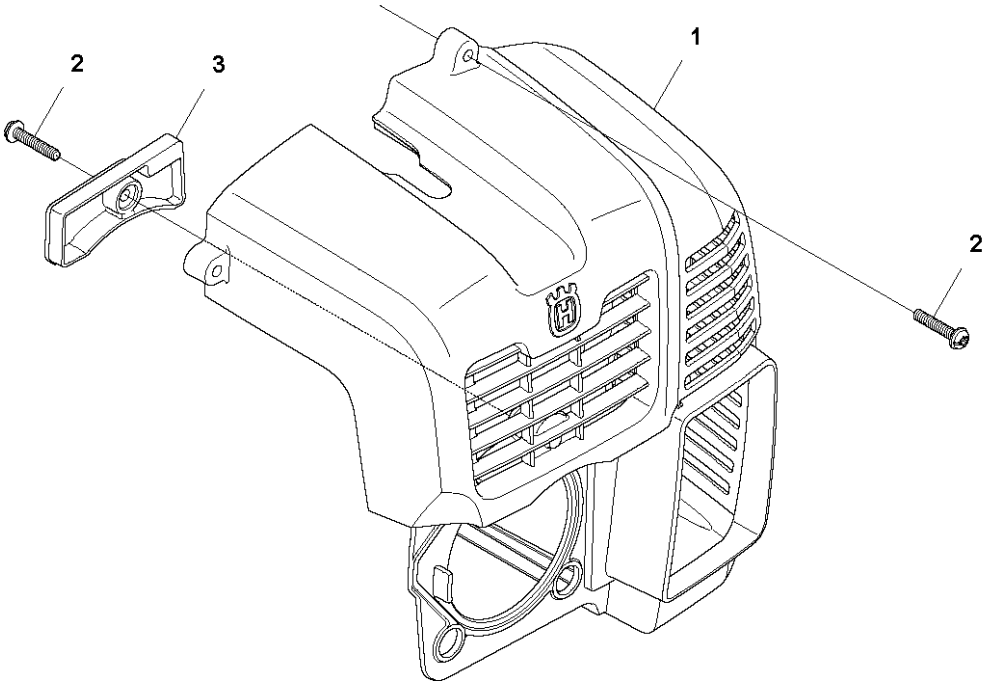

C 560BTS, 560BFS
CYLINDER COVER

CYLINDER COVER

560 BTS, 2011-10

Ref	Part No	Description	Remark	QTY KIT
1	576 57 85-01	ENGINE COVER		1
2	512 84 81-01	SCREW		5
3	576 57 86-01	COVER		1