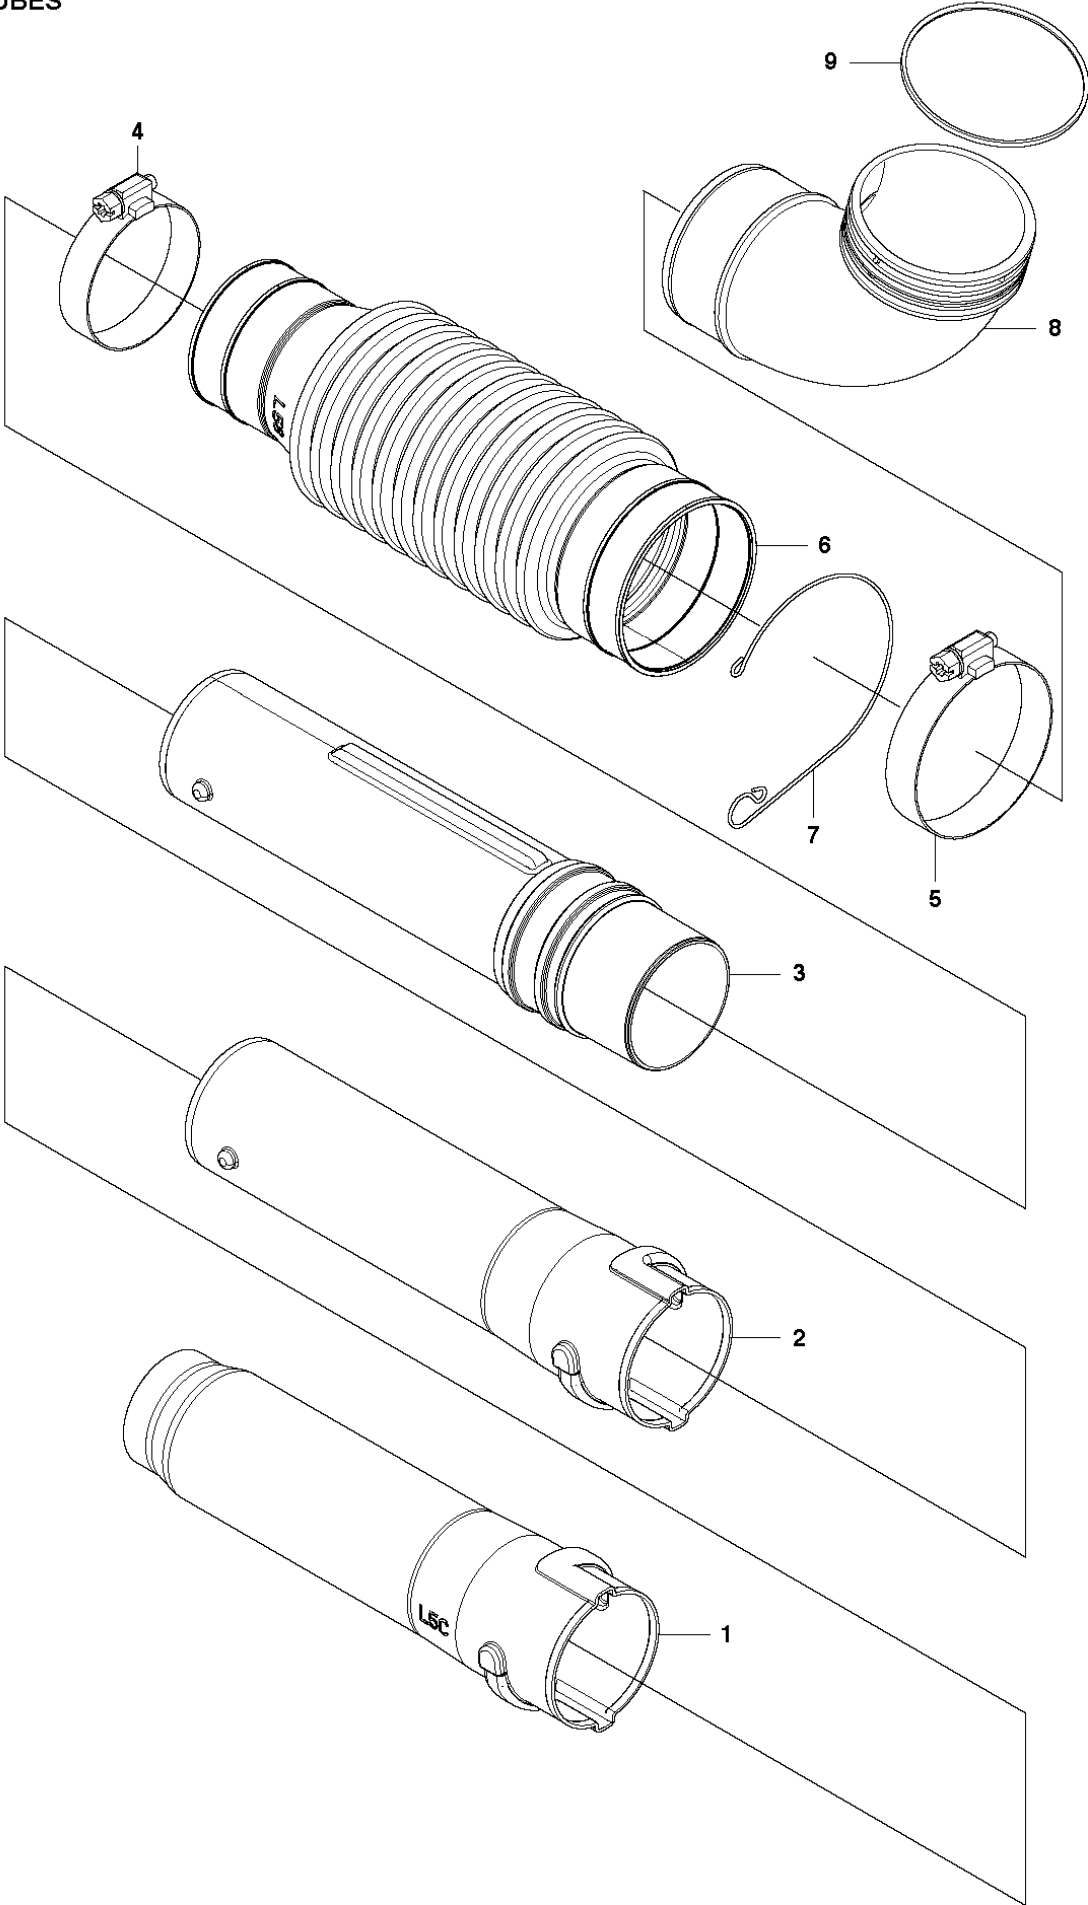

A 560BTS, BFS
TUBES

Ref	Part No	Description	Remark	QTY KIT
1	577 31 32-01	PIPE		1
2	577 31 30-01	PIPE		1
3	577 31 76-01	JOINT		1
4	544 27 40-01	CLAMP		1
5	544 27 41-01	CLAMP		1
6	505 18 09-01	HOSE		1
7	502 84 28-01	CLAMP		1
8	576 57 83-01	ELBOW		1
9	581 29 08-01	O-RING		1