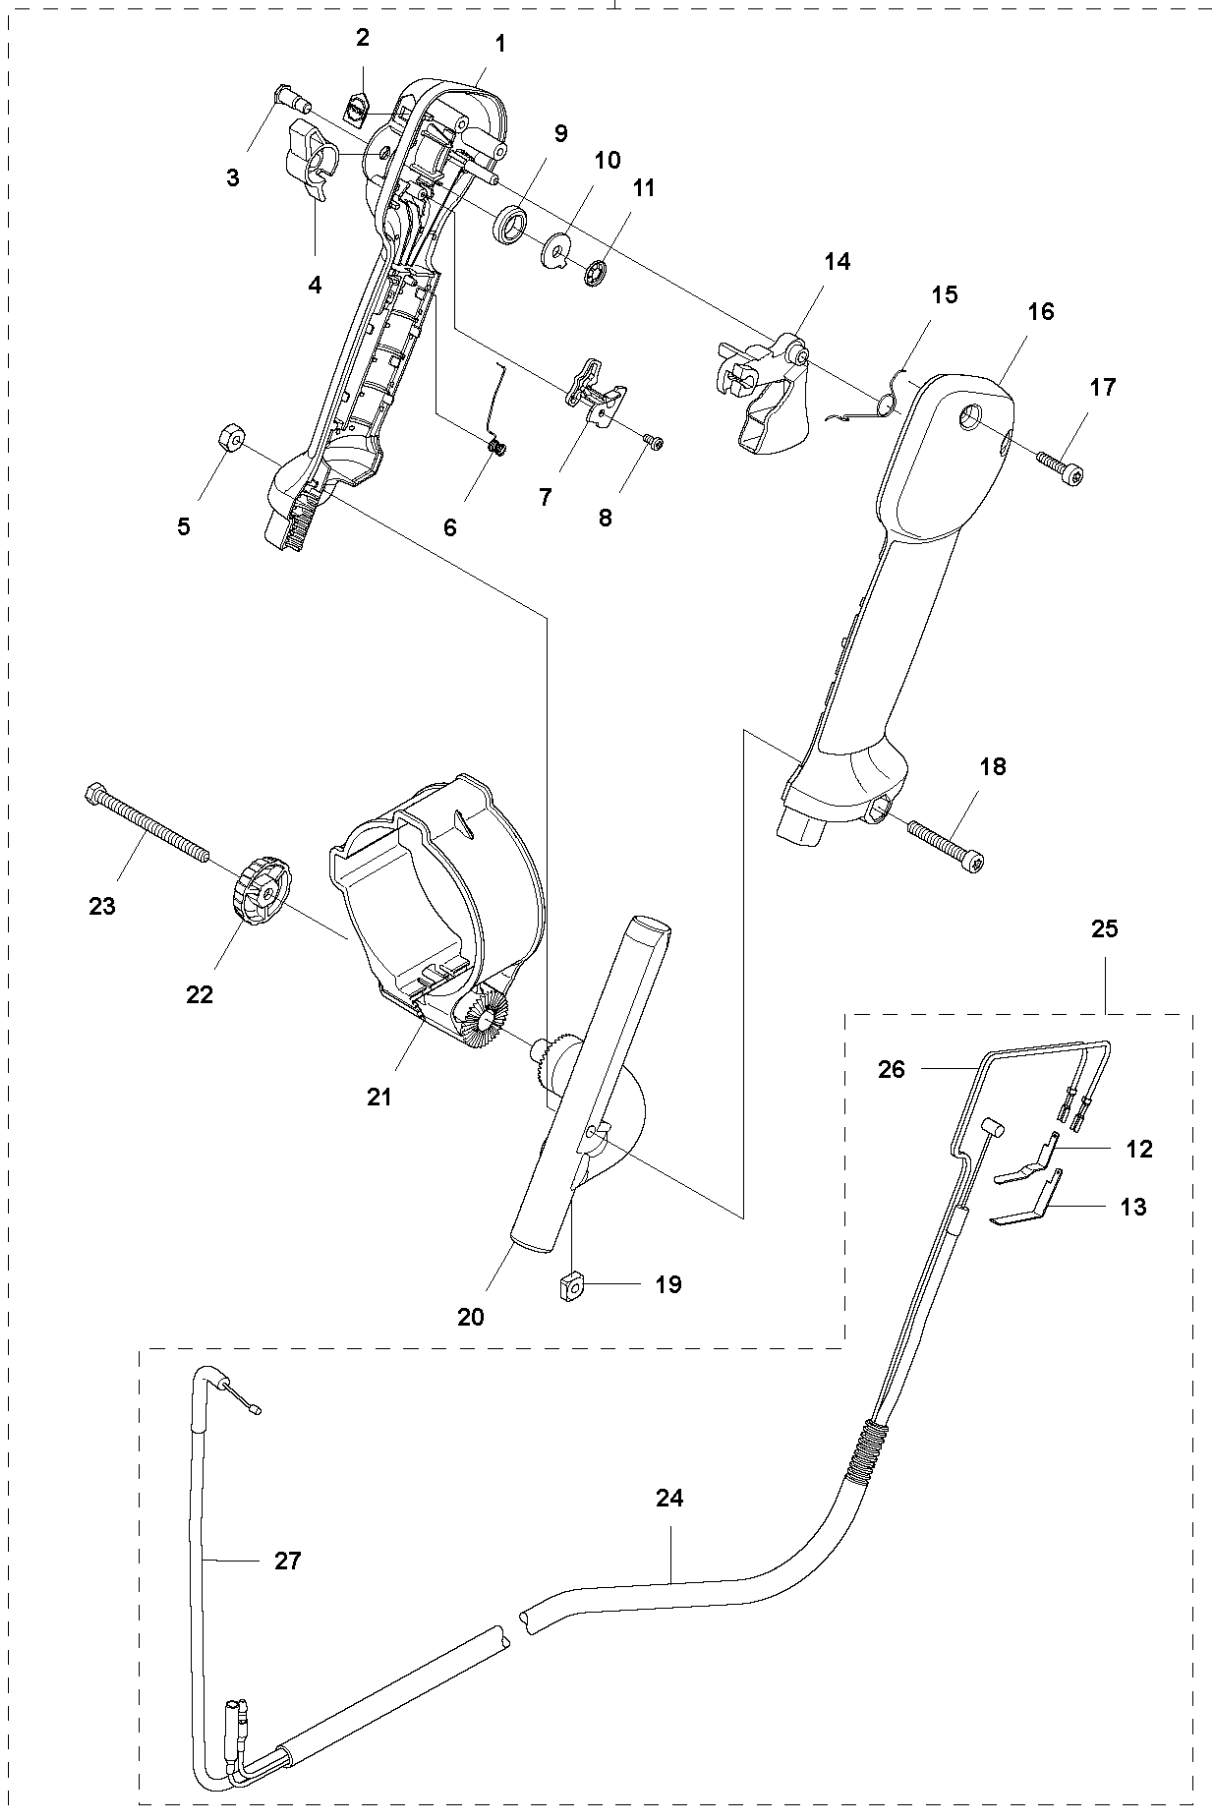

B1 560BTS
THROTTLE CONTROLS

28

THROTTLE CONTROLS

560 BTS, 2011-10

Ref	Part No	Description	Remark	QTY	KIT
1	502 24 48-01	HANDLE HALF		1	28
2	502 64 17-01	PLATE		1	28
3	537 14 12-03	SHAFT PIVOT		1	28
4	502 24 55-01	CONTROL		1	28
5	510 91 12-01	NUT		1	28
6	505 56 79-01	SPRING		1	28
7	502 24 60-01	RETAINER		1	28
8	505 29 10-01	SCREW		1	28
9	537 37 39-01	SPRING		1	28
10	505 18 15-01	WASHER		1	28
11	735 58 35-01	WASHER		1	28
12	537 22 63-01	CONNECTOR		1	25, 28
13	537 22 62-01	CONNECTOR		1	25, 28
14	502 24 54-01	TRIGGER		1	28
15	537 17 42-01	SPRING THROTTLE TRIG		1	28
16	502 24 49-01	HANDLE HALF		1	28
17	505 29 12-01	SCREW		2	28
18	505 29 08-01	SCREW		1	28
19	503 22 65-01	SQUARE NUT		1	28
20	502 24 53-01	HOLDER		1	28
21	577 31 77-01	HANDLE HOLDER		1	28
22	504 80 03-01	TURNING KNOB		1	28
23	725 23 44-51	SCREW EHHM		1	28
24	577 75 69-01	TUBE		1	25, 28
25	576 78 56-01	WIRING ASSY		1	28
26	576 78 57-01	CORD		1	25, 28
27	576 78 58-01	CABLE		1	25, 28
28	577 26 14-01	LEVER ASSY		1