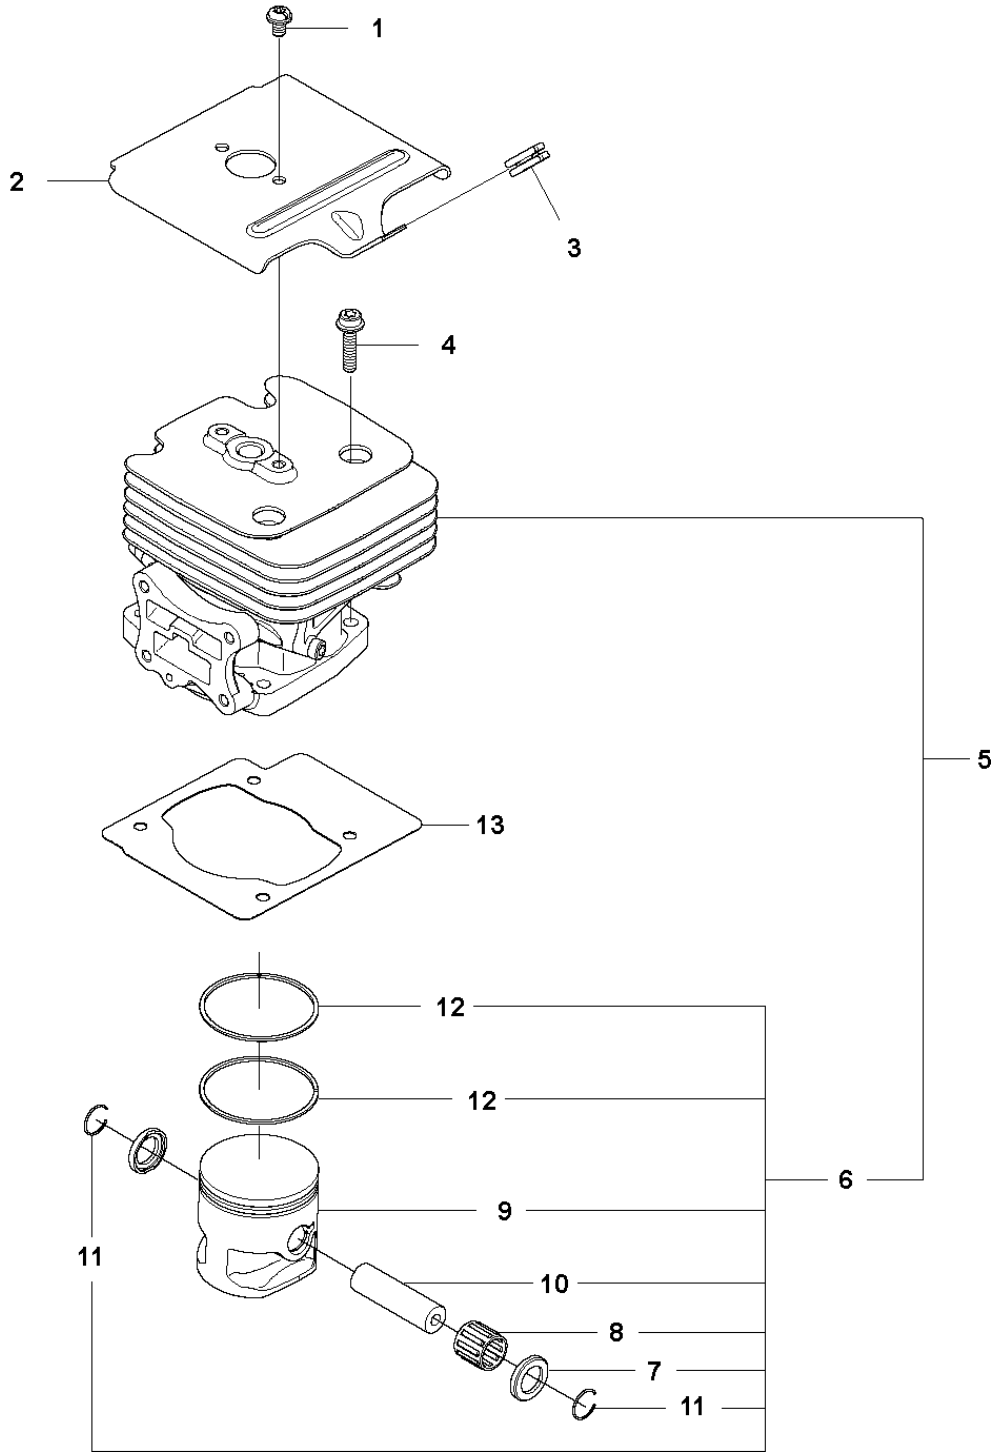

C 560BTS, 560BFS
CYLINDER COVER

CYLINDER COVER

560 BTS, 2011-10

Ref	Part No	Description	Remark	QTY KIT
1	576 57 85-01	ENGINE COVER		1
2	512 84 81-01	SCREW		5
3	576 57 86-01	COVER		1

J 560BTS, 560BFS
CYLINDER & PISTON

CYLINDER PISTON

560 BTS, 2011-10

Ref	Part No	Description	Remark	QTY	KIT
1	544 25 68-01	SCREW		2	
2	576 58 95-01	PLATE		1	
3	576 58 96-01	GROMMET		1	
4	506 74 52-01	BOLT		4	
5	578 38 49-01	CYLINDER		1	
6	529 09 47-01	PISTON-G		1	5
7	521 52 05-01	WASHER		2	5, 6
8	576 69 64-01	BEARING		1	5, 6
9	544 25 92-01	PISTON		1	5, 6
10	544 25 94-01	PISTON PIN		1	5, 6
11	521 53 19-01	SNAP RING		2	5, 6
12	544 25 93-01	PISTON RING		2	5, 6
13	576 58 94-01	GASKET		1	

Ref	Part No	Description	Remark	QTY	KIT
1	577 26 12-01	FRAME		1	
2	576 56 22-01	DAMPER		2	
3	544 27 08-01	SCREW		2	
4	577 62 88-01	SCREW		2	
5	513 66 75-01	NUT		2	
7	579 65 95-02	NET		1	
8	513 66 67-01	DAMPER		1	
9	521 51 72-01	BOLT		1	
10	577 35 79-01	WASHER		1	
11	526 24 39-01	CLIP		4	
12	514 33 16-01	RING		2	1