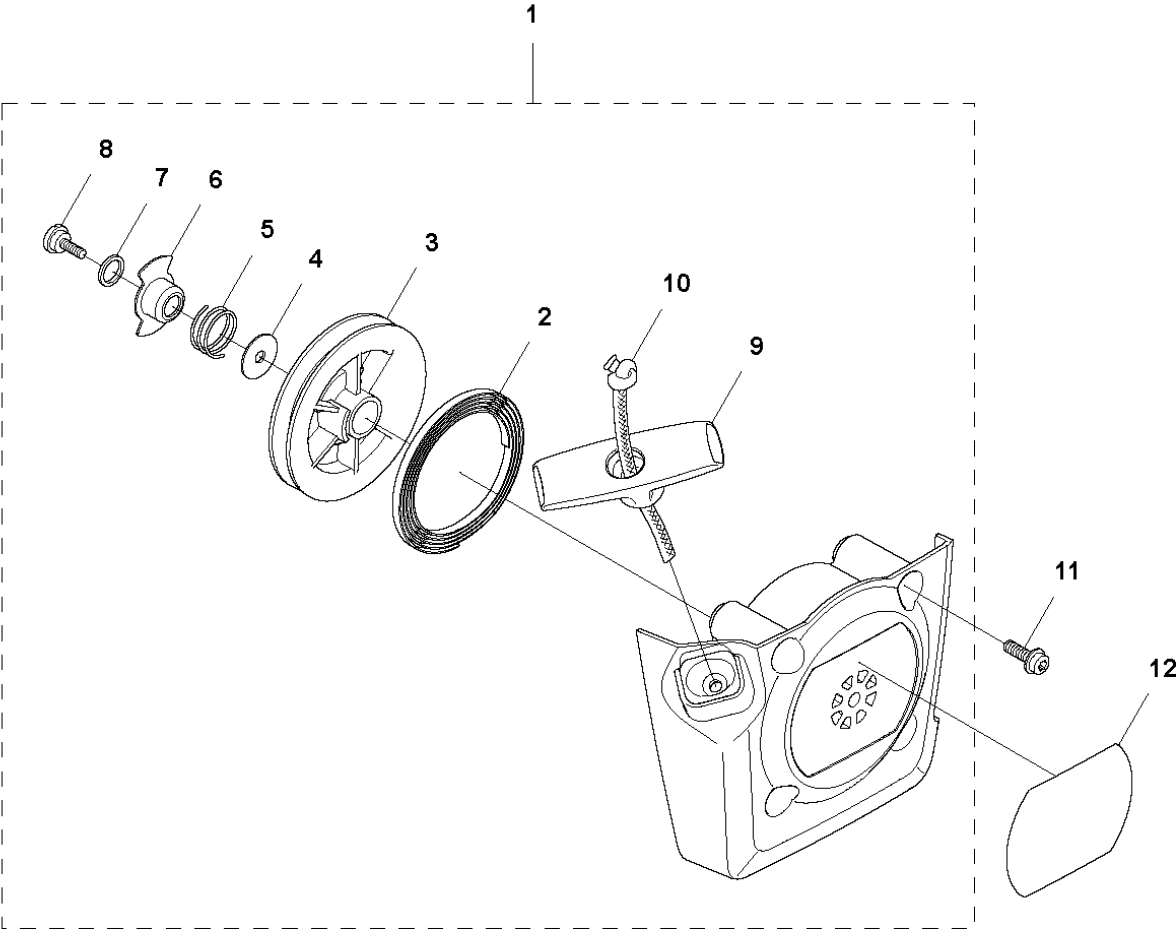

D 560BTS, 560BFS
STARTER

STARTER

560 BTS, 2011-10

Ref	Part No	Description	Remark	QTY KIT	
1	578 28 35-01	STARTER ASSY		1	
2	521 62 96-01	SPRING		1	1
3	576 59 42-01	REEL		1	1
4	521 63 08-01	WASHER		1	1
5	521 63 06-01	SPRING		1	1
6	521 63 03-01	PLATE		1	1
7	521 63 12-01	WASHER		1	1
8	515 36 71-01	SCREW		1	1
9	537 23 25-01	STARTER HANDLE		1	1
10	577 05 31-01	ROPE		1	1
11	506 74 56-01	BOLT		4	
12	577 34 30-01	DECAL	560BTS	1	
12	578 02 90-01	DECAL	560BFS	1