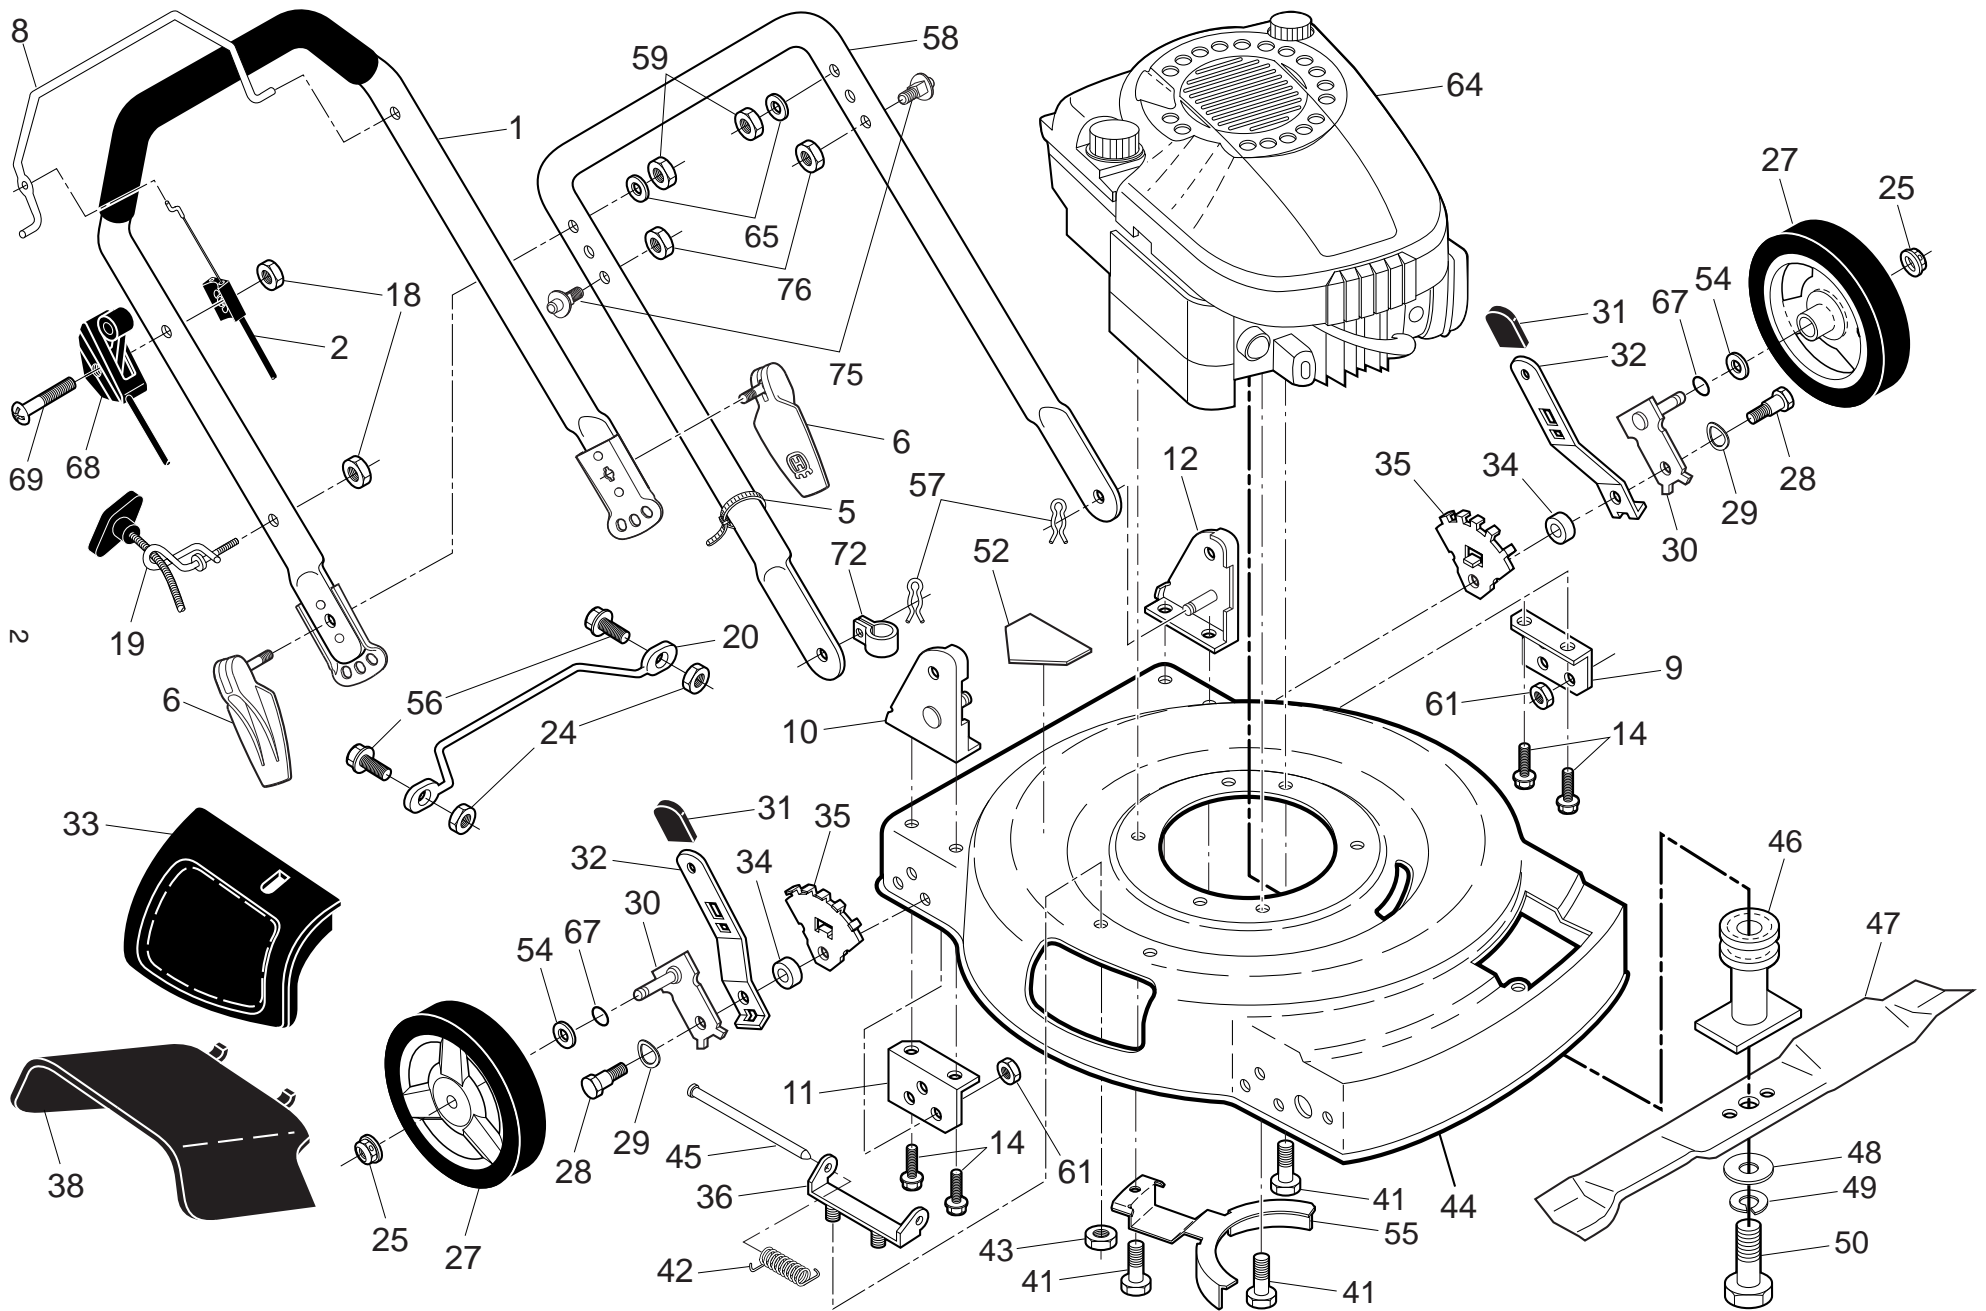

ROTARY LAWN MOWER - - MODEL NUMBER J 55S (96121000708) PRODUCT NUMBER 961 21 00-07

ROTARY LAWN MOWER - - MODEL NUMBER **J 55S** (96121000708) PRODUCT NUMBER 961 21 00-07

KEY NO.	PART NO.	DESCRIPTION	KEY NO.	PART NO.	DESCRIPTION
1	532 42 08-35	Upper Handle Assembly (Includes Foam Grip)	44	532 40 06-60	Kit, Mower Housing (Includes Key Number 52)
2	532 14 92-93	Engine Zone Control Cable	45	532 14 72-86	Rod, Hinge
5	532 06 64-26	Wire Tie	46	532 42 11-76	Blade Adapter / Pulley
6	532 43 06-79	Quick-Release Handle Assembly	47	532 19 93-79	Blade, 22"
8	532 19 05-27	Control Bar	48	532 85 10-74	Washer, Hardened
9	532 19 58-00	Support Bracket, Handle, LH	49	532 85 02-63	Washer, Lock, Helical
10	532 42 44-45	Handle Bracket Assembly, RH	50	532 85 10-84	Screw, Hex Head 3/8-24 x 1-3/8 (Grade 8)
11	532 19 57-99	Support Bracket, Handle, RH	52	532 18 21-66	Decal, Danger
12	532 42 44-46	Handle Bracket Assembly, LH	54	532 08 83-48	Washer, Flat 3/8
14	532 14 97-41	Screw, Thread Cutting 5/16-18 x 3/4	55	532 42 90-01	Belt Keeper
18	532 13 20-04	Locknut, Keps	56	871 19 10-12	Screw, Hex Washer Head #10-24 x 1/2
19	532 19 47-88	Rope Guide	57	532 05 17-93	Hairpin Cotter
20	532 43 19-95	Foot Guard	58	532 41 93-63	Lower Handle
24	532 06 91-80	Nut, Hex	59	532 40 04-13	Nut, Hex
25	532 40 91-48	Locknut, Hex 3/18-16	61	873 93 06-00	Locknut, Hex
27	532 41 08-31	Wheel & Tire Assembly, Rear	64	- - -	Engine, Briggs & Stratton, Model Number 124T02-1254-EA (Order parts from engine manufacturer)
28	532 17 47-19	Shoulder Bolt	65	532 15 54-15	Washer, Flat
29	532 40 16-30	Curved Washer	67	532 19 74-80	O-Ring
30	532 40 78-71	Axle Arm Assembly	68	532 42 06-11	Control, Throttle
31	532 13 28-00	Knob, Selector	69	532 18 33-65	Screw Hex 1/4 x 20 x 2.17
32	532 41 05-95	Spring, Selector	72	532 19 79-91	Clip, Cable
33	532 19 60-10	Discharge Guard	75	532 19 92-55	Stud
34	532 40 16-29	Spacer	76	532 75 11-53	Nut, Hex
35	532 41 08-07	Bracket, Wheel Adjuster	--	532 18 21-34	Warning Decal (not shown)
36	532 15 41-32	Bracket, Housing	--	532 41 13-39	Operator's Manual, European
38	532 19 60-11	Deflector, Discharge	--	532 41 13-40	Operator's Manual, Scandinavian
41	532 15 04-06	Screw, Hex Head, Threaded, Rolled 3/8-16 x 1-1/8	--	532 41 13-41	Operator's Manual, East Bloc
42	532 15 21-24	Spring, Torsion	--	532 41 13-42	Operator's Manual, Baltic
43	873 80 04-00	Locknut, Hex			

NOTE: All component dimensions given in U.S. inches. 1 inch = 25.4 mm

IMPORTANT: Use only Original Equipment Manufacturer (O.E.M.) replacement parts. Failure to do so could be hazardous, damage your lawn mower and void your warranty.