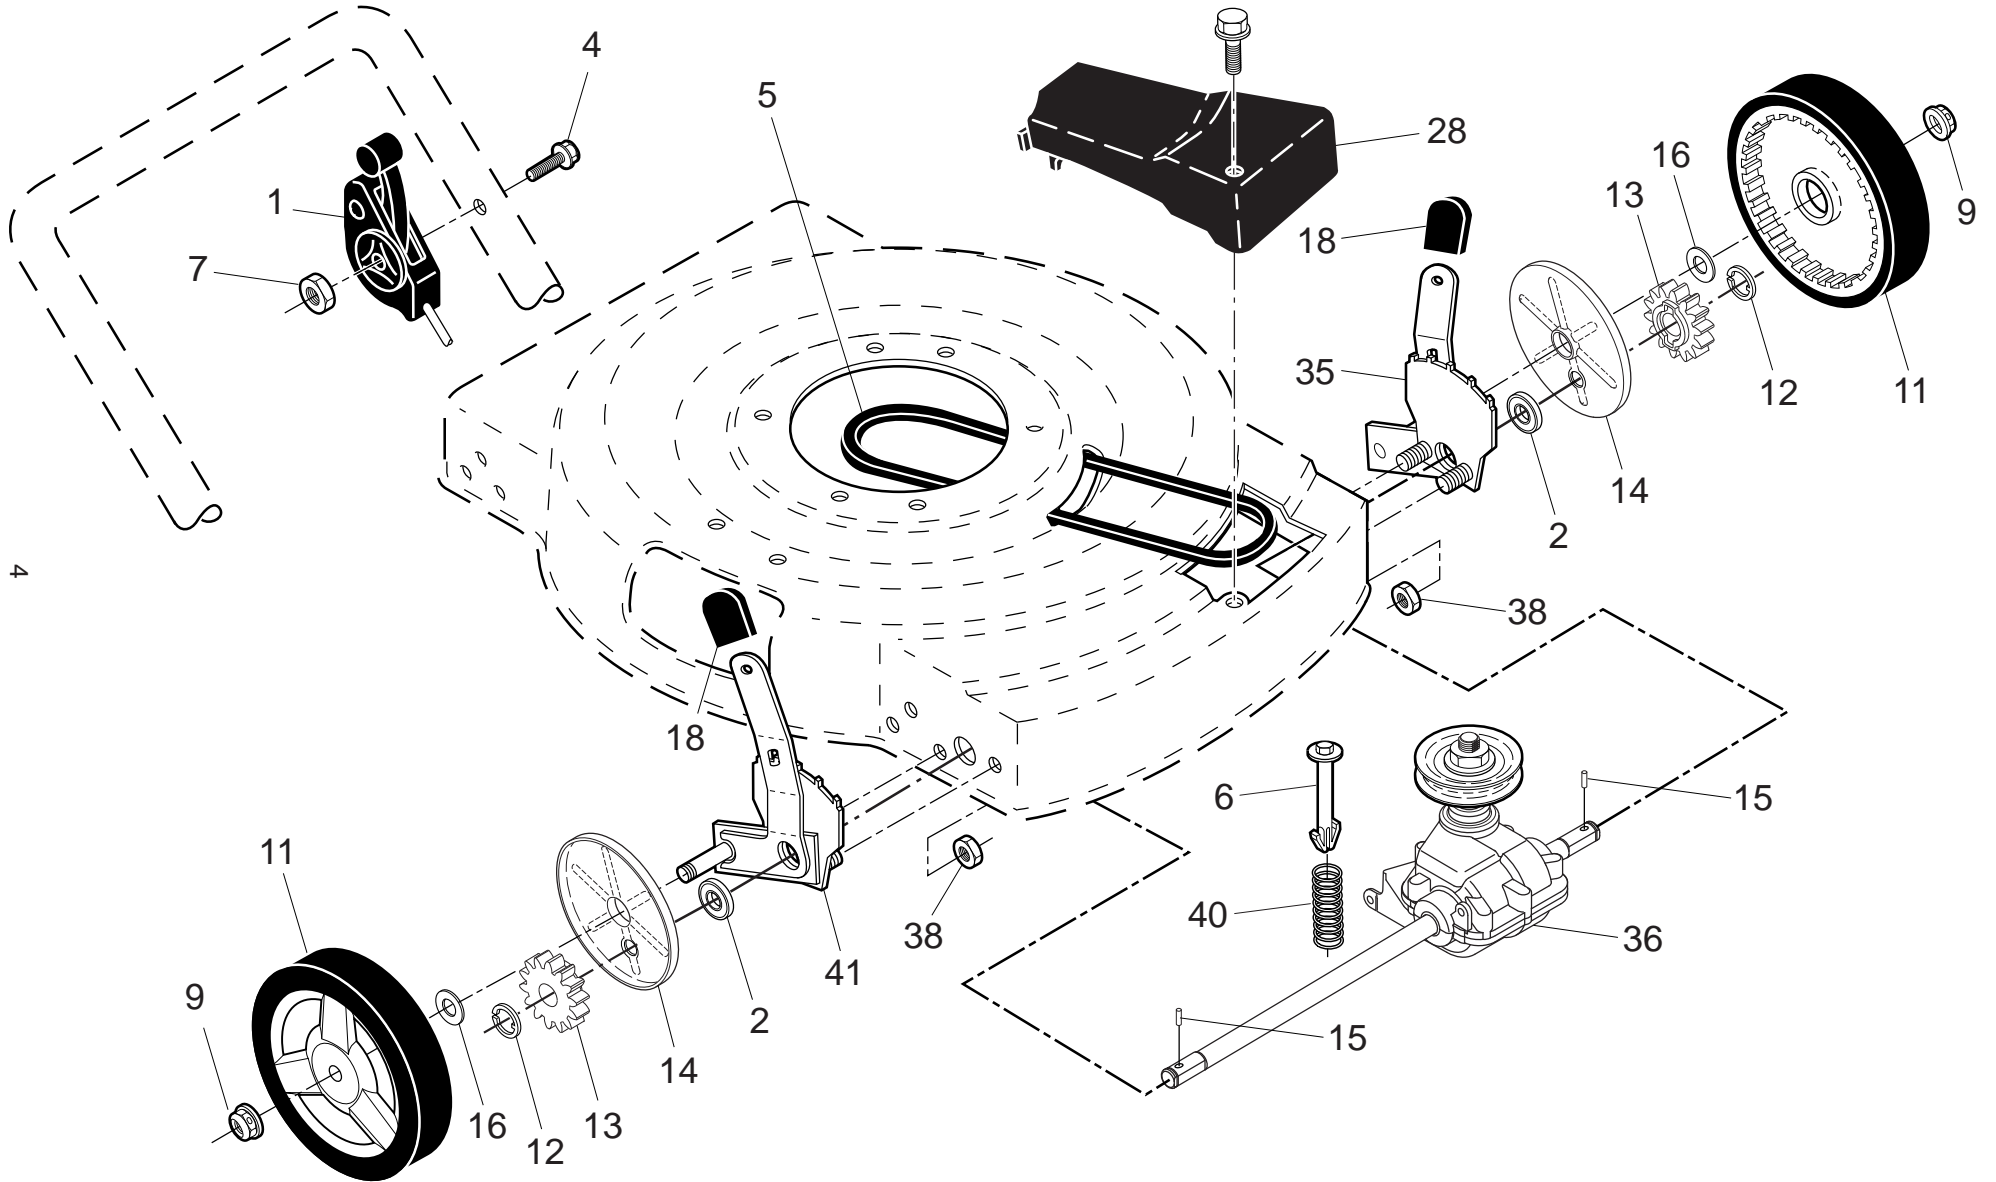

ROTARY LAWN MOWER - - MODEL NUMBER **J 55S** (96121000708) PRODUCT NUMBER 961 21 00-07

ROTARY LAWN MOWER - - MODEL NUMBER **J 55S** (96121000708) PRODUCT NUMBER 961 21 00-07

KEY NO.	PART NO.	DESCRIPTION	KEY NO.	PART NO.	DESCRIPTION
1	532 18 45-88	Drive Control Assembly (Includes Cable)	15	532 40 48-45	Pawl, Drive
2	532 42 18-36	Bearing, Wheel Adjuster	16	532 06 77-25	Washer
4	532 15 87-55	Screw, Machine, Pan Head 1/4-20 x 2-3/16	18	532 13 28-00	Knob, Selector
5	532 14 65-27	V-Belt	28	532 43 26-69	Drive Cover Assembly (Includes Mounting Screw and Pushnut)
6	532 15 04-95	Bolt, Hex Head 1/4-20 x 2	35	532 43 84-85	Kit, Wheel Adjuster, LH (Includes Knob and Bearing)
7	532 19 17-30	Nut, Hex	36	532 41 52-26	Gear Case Assembly, Complete
9	532 40 91-48	Locknut, Hex	38	873 80 04-00	Locknut, Hex
11	532 41 10-81	Wheel & Tire Assembly	40	532 13 70-90	Spring
12	812 00 00-58	E-Ring	41	532 43 84-86	Kit, Wheel Adjuster, RH (Includes Knob and Bearing)
13	532 40 38-49	Pinion			
14	532 18 94-03	Dust Cover			

NOTE: All component dimensions given in U.S. inches. 1 inch = 25.4 mm

IMPORTANT: Use only Original Equipment Manufacturer (O.E.M.) replacement parts. Failure to do so could be hazardous, damage your lawn mower and void your warranty.