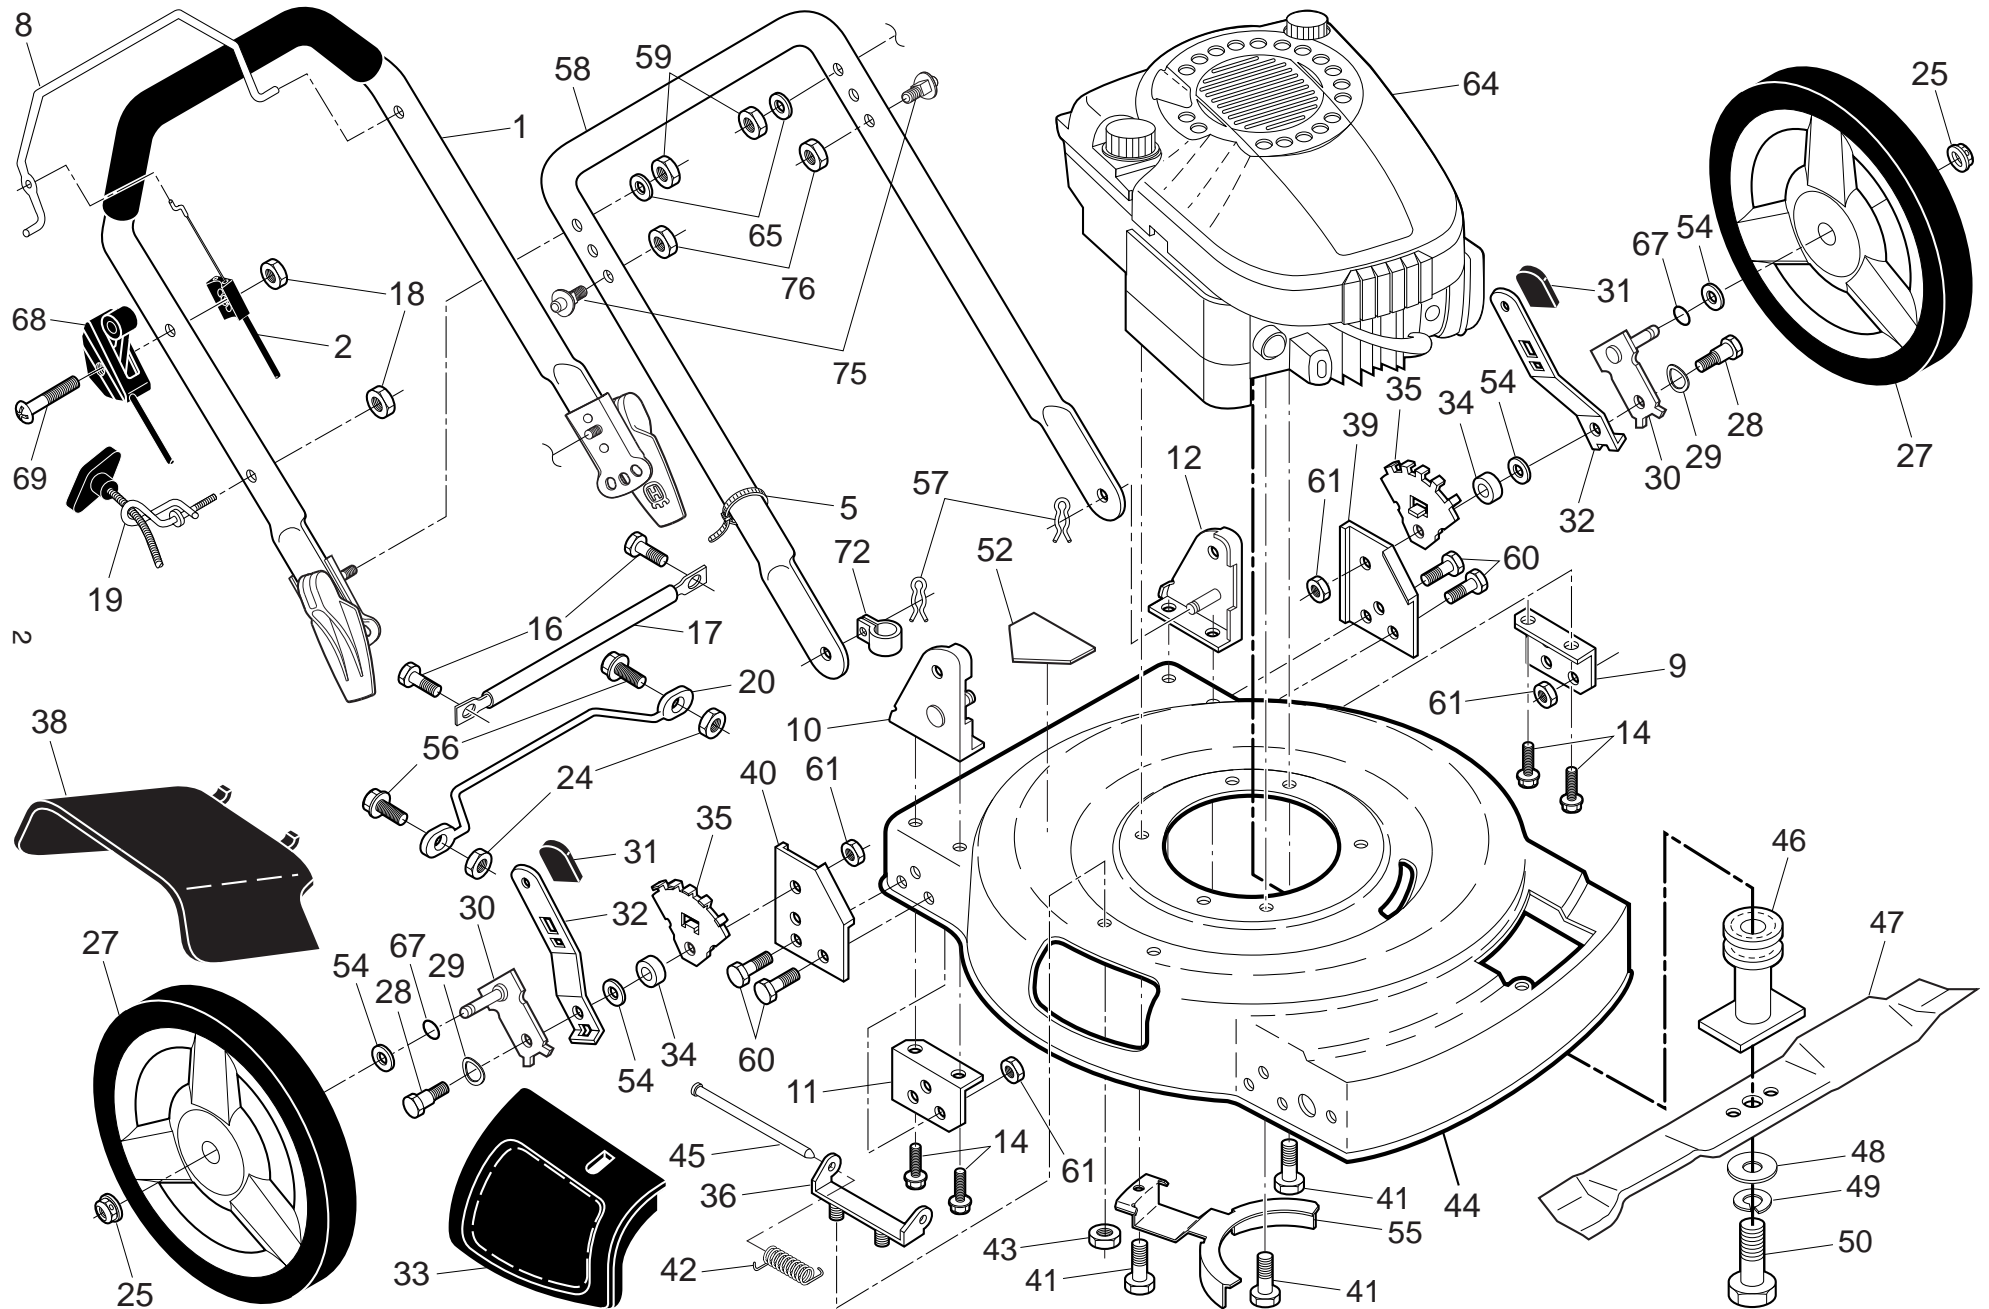

ROTARY LAWN MOWER - - MODEL NUMBER J 55S L (96121001803) PRODUCT NUMBER 961 21 00-18

ROTARY LAWN MOWER - - MODEL NUMBER **J 55S L** (96121001803) PRODUCT NUMBER 961 21 00-18

KEY NO.	PART NO.	DESCRIPTION	KEY NO.	PART NO.	DESCRIPTION
1	532 42 08-35	Upper Handle Assembly	42	532 15 21-24	Spring, Torsion
2	532 14 92-93	Engine Zone Control Cable	43	873 80 04-00	Locknut, Hex
5	532 06 64-26	Wire Tie	44	532 40 06-60	Kit, Mower Housing (Includes Key Number 52)
8	532 19 05-27	Control Bar	45	532 14 72-86	Rod, Hinge
9	532 19 58-00	Support Bracket, Handle, LH	46	532 42 11-76	Blade Adapter / Pulley
10	532 42 44-45	Handle Bracket Assembly, RH	47	532 19 93-79	Blade, 22"
11	532 19 57-99	Support Bracket, Handle, RH	48	532 85 10-74	Washer, Hardened
12	532 42 44-46	Handle Bracket Assembly, LH	49	532 85 02-63	Washer, Lock, Helical
14	532 14 97-41	Screw, Thread Cutting 5/16-18 x 3/4	50	532 85 10-84	Screw, Hex Head 3/8-24 x 1-3/8 (Grade 8)
16	817 06 04-10	Screw, Hex Head, Self-Tapping 1/4-20 x 1/2	52	532 18 21-66	Decal, Danger
17	532 17 71-41	Rod, Support	54	532 08 83-48	Washer, Flat 3/8
18	532 13 20-04	Locknut, Keps	55	532 42 90-01	Belt Keeper
19	532 19 47-88	Rope Guide	56	871 19 10-12	Screw, Hex Washer Head #10-24 x 1/2
20	532 43 19-95	Foot Guard	57	532 05 17-93	Hairpin Cotter
24	532 06 91-80	Nut, Hex	58	532 41 93-63	Lower Handle
25	532 40 91-49	Locknut, Hex 3/18-16	59	532 40 04-13	Locknut, Hex 1/4-20
27	532 41 08-15	Wheel & Tire Assembly, Rear	60	874 76 06-12	Bolt, Hex Head 3/8-16 x 3/4
28	532 17 47-19	Shoulder Bolt	61	873 93 06-00	Locknut, Hex
29	532 40 16-30	Curved Washer	64	- - -	Engine, Briggs & Stratton, Model Number 124T02-1254-EA (Order parts from engine manufacturer)
30	532 40 65-82	Axle Arm Assembly	65	532 15 54-15	Washer, Flat
31	532 13 28-00	Knob, Selector	67	532 19 74-80	O-Ring
32	532 40 64-28	Spring, Selector	68	532 42 06-11	Control Throttle
33	532 19 60-10	Discharge Guard	69	532 18 33-65	Screw Hex 1/4 x 20 x 2.17
34	532 40 16-29	Spacer	72	532 19 79-91	Clip, Cable
35	532 41 08-07	Bracket, Wheel Adjuster	75	532 19 92-55	Stud
36	532 15 41-32	Bracket, Housing	76	532 75 11-53	Nut, Hex
38	532 19 60-11	Deflector, Discharge	--	532 18 21-34	Warning Decal (not shown)
39	532 41 93-62	Support Bracket, LH	--	532 41 90-73	Operator's Manual, European
40	532 41 93-61	Support Bracket, RH	--	532 41 90-74	Operator's Manual, Scandinavian
41	532 15 04-06	Screw, Hex Head, Threaded, Rolled 3/8-16 x 1-1/8	--	532 41 90-75	Operator's Manual, East Bloc
			--	532 41 90-76	Operator's Manual, Baltic

NOTE: All component dimensions given in U.S. inches. 1 inch = 25.4 mm

IMPORTANT: Use only Original Equipment Manufacturer (O.E.M.) replacement parts. Failure to do so could be hazardous, damage your lawn mower and void your warranty.