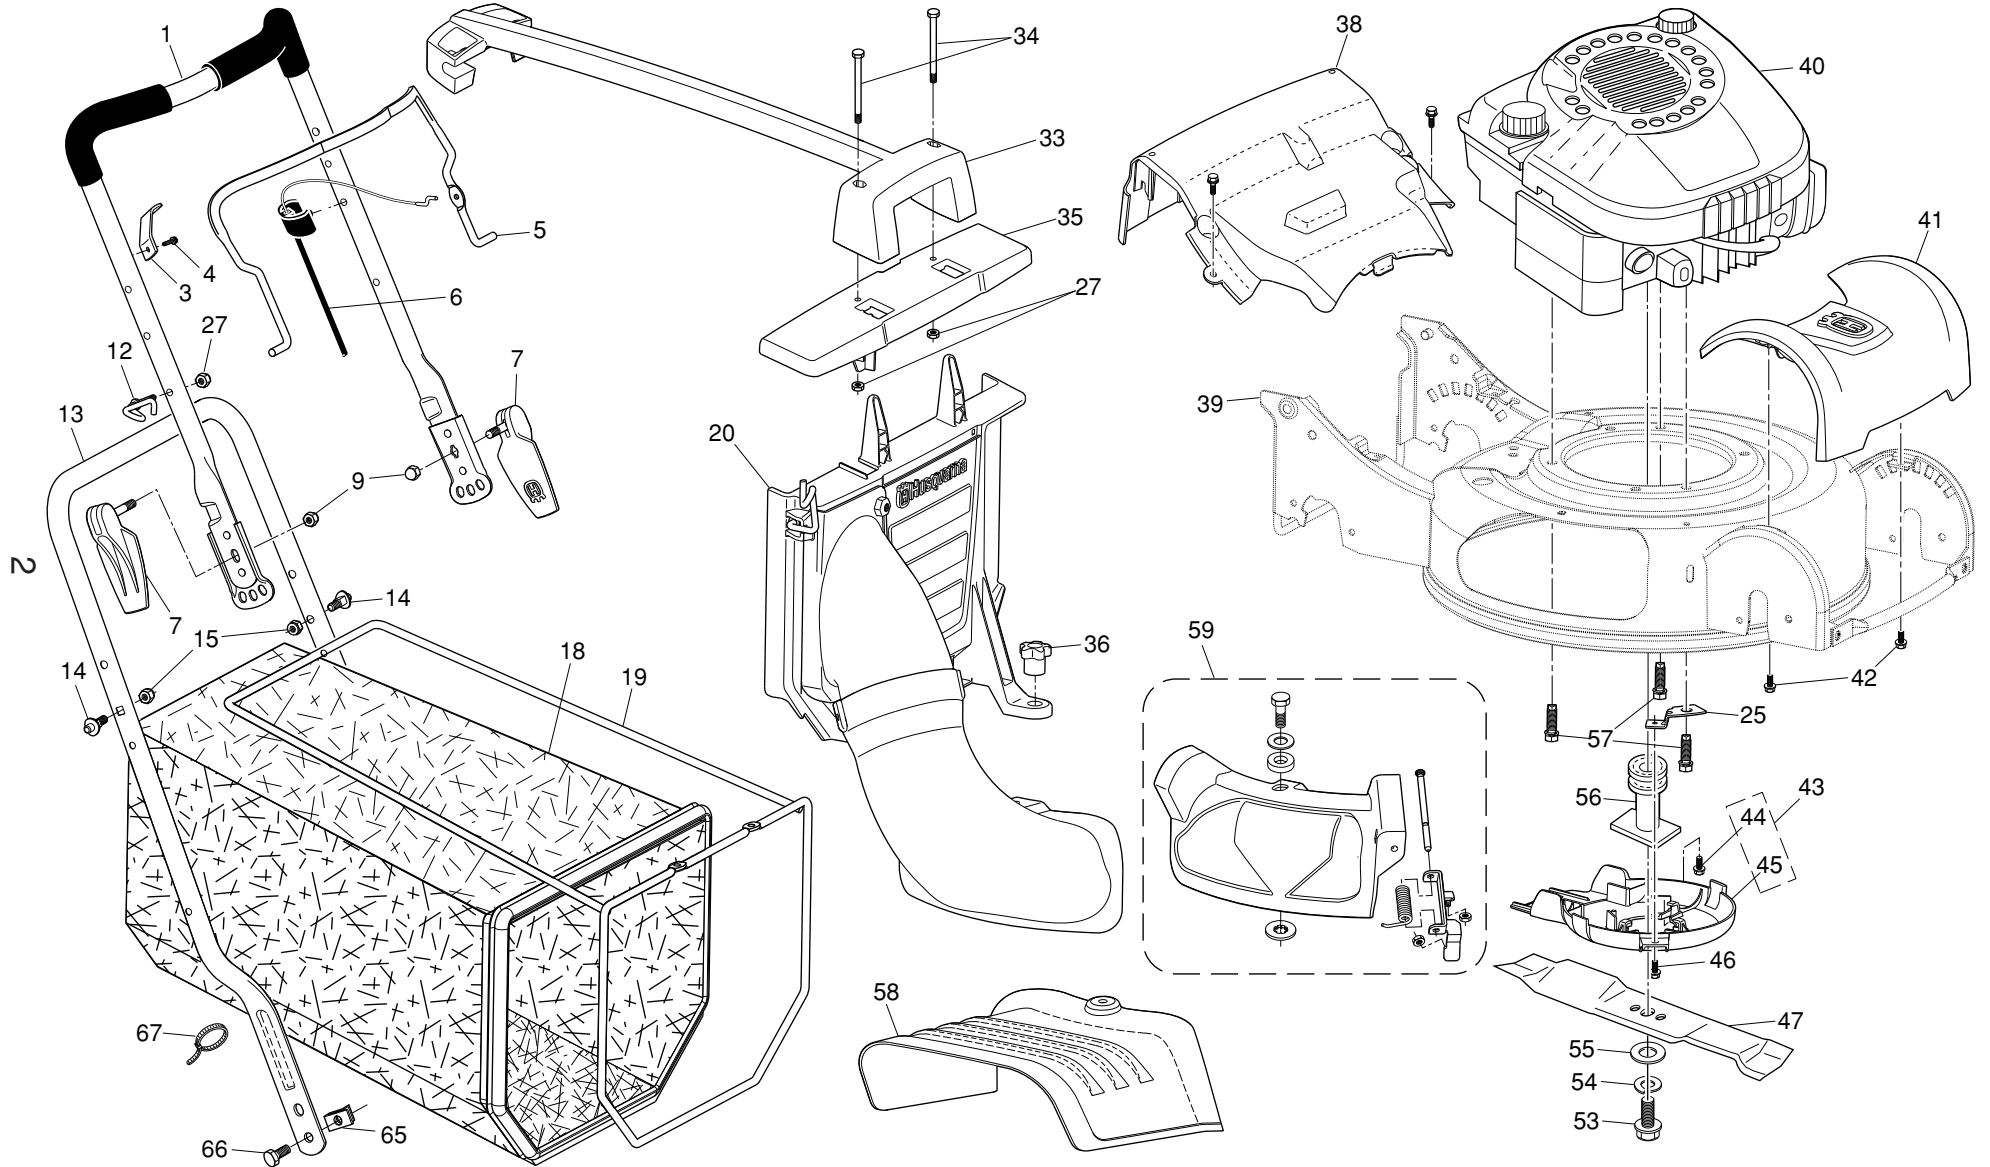

ROTARY LAWN MOWER - - MODEL NUMBER R 145SV (MFG. ID. NUMBER 96141013106)

ROTARY LAWN MOWER - - MODEL NUMBER **R 145SV** (MFG. ID. NUMBER 96141013106)

3

KEY NO.	PART NO.	DESCRIPTION	KEY NO.	PART NO.	DESCRIPTION
1	532 19 98-87	Upper Handle Assembly (Includes Foam Grip)	40	- - -	Engine, Briggs & Stratton, Model Number 124T02-1232-B1 (Order parts from Engine manufacturer)
3	532 43 00-34	Upstop Bracket			
4	532 75 06-34	Screw, Threaded, Rolled #10-24 x 1/2	41	532 41 35-14	Front Cover
5	532 42 68-12	Control Bar	42	532 19 41-89	Screw, Hex Washer Head 1/8-16 x 5/8
6	532 42 59-23	Cable, Engine Zone Control	43	532 40 12-16	Debris Shield Assembly
7	532 43 06-79	Quick Release Assembly	44	532 08 86-52	Screw, Hinge 1/4-20 x 1/2
9	532 40 04-13	Nut, Acorn	45	532 41 35-15	Debris Shield
12	532 19 47-88	Rope Guide, Upper Handle	46	532 19 23-25	Screw, Hex Washer Head
13	532 41 35-35	Lower Handle	47	532 19 92-43	Blade
14	532 19 92-55	Stud, Adjustment	53	532 19 17-60	Bolt, Hex Head 3/8-24 x 2-1/2
15	532 75 11-53	Nut, Hex 5/16-18	54	532 85 02-63	Washer, Helical
18	532 19 92-73	Grass Bag	55	532 85 10-74	Washer, Hardened
19	532 19 92-78	Frame, Grass Bag	56	532 18 67-66	Blade Adapter / Pulley
20	532 43 33-60	Chute Assembly	57	532 15 04-06	Bolt, Engine, Dogpoint 3/8-16
25	532 19 09-39	Bracket, Debris Shield	58	532 43 34-19	Discharge Guard
27	532 13 20-04	Nut, Hex, Zinc-Plated, Black 1/4-20	59	532 43 34-06	Mulcher Door Assembly
33	532 41 35-36	Handle, Grass Catcher	65	532 40 40-08	Speed Nut
34	871 09 04-48	Screw 1/4-20 x 3	66	532 85 09-99	Bolt, Hex Head 3/8-16 x 1-1/4
35	532 41 35-12	Adapter, Grass Catcher	67	532 06 64-26	Wire Tie
36	532 18 34-47	Knob	--	532 43 46-26	Manual, Operator's, European
38	532 43 26-80	Drive Cover Assembly (Includes Mounting Screws and Pushnuts)	--	532 43 46-27	Manual, Operator's, Scandinavian
39	532 43 33-94	Lawn Mower Housing	--	532 43 46-28	Manual, Operator's, East Bloc
			--	532 43 46-29	Manual, Operator's, Baltic

NOTE: All component dimensions given in U.S. inches. 1 inch = 25.4 mm.

IMPORTANT: Use only Original Equipment Manufacturer (O.E.M.) replacement parts. Failure to do so could be hazardous, damage your lawn mower and void your warranty.