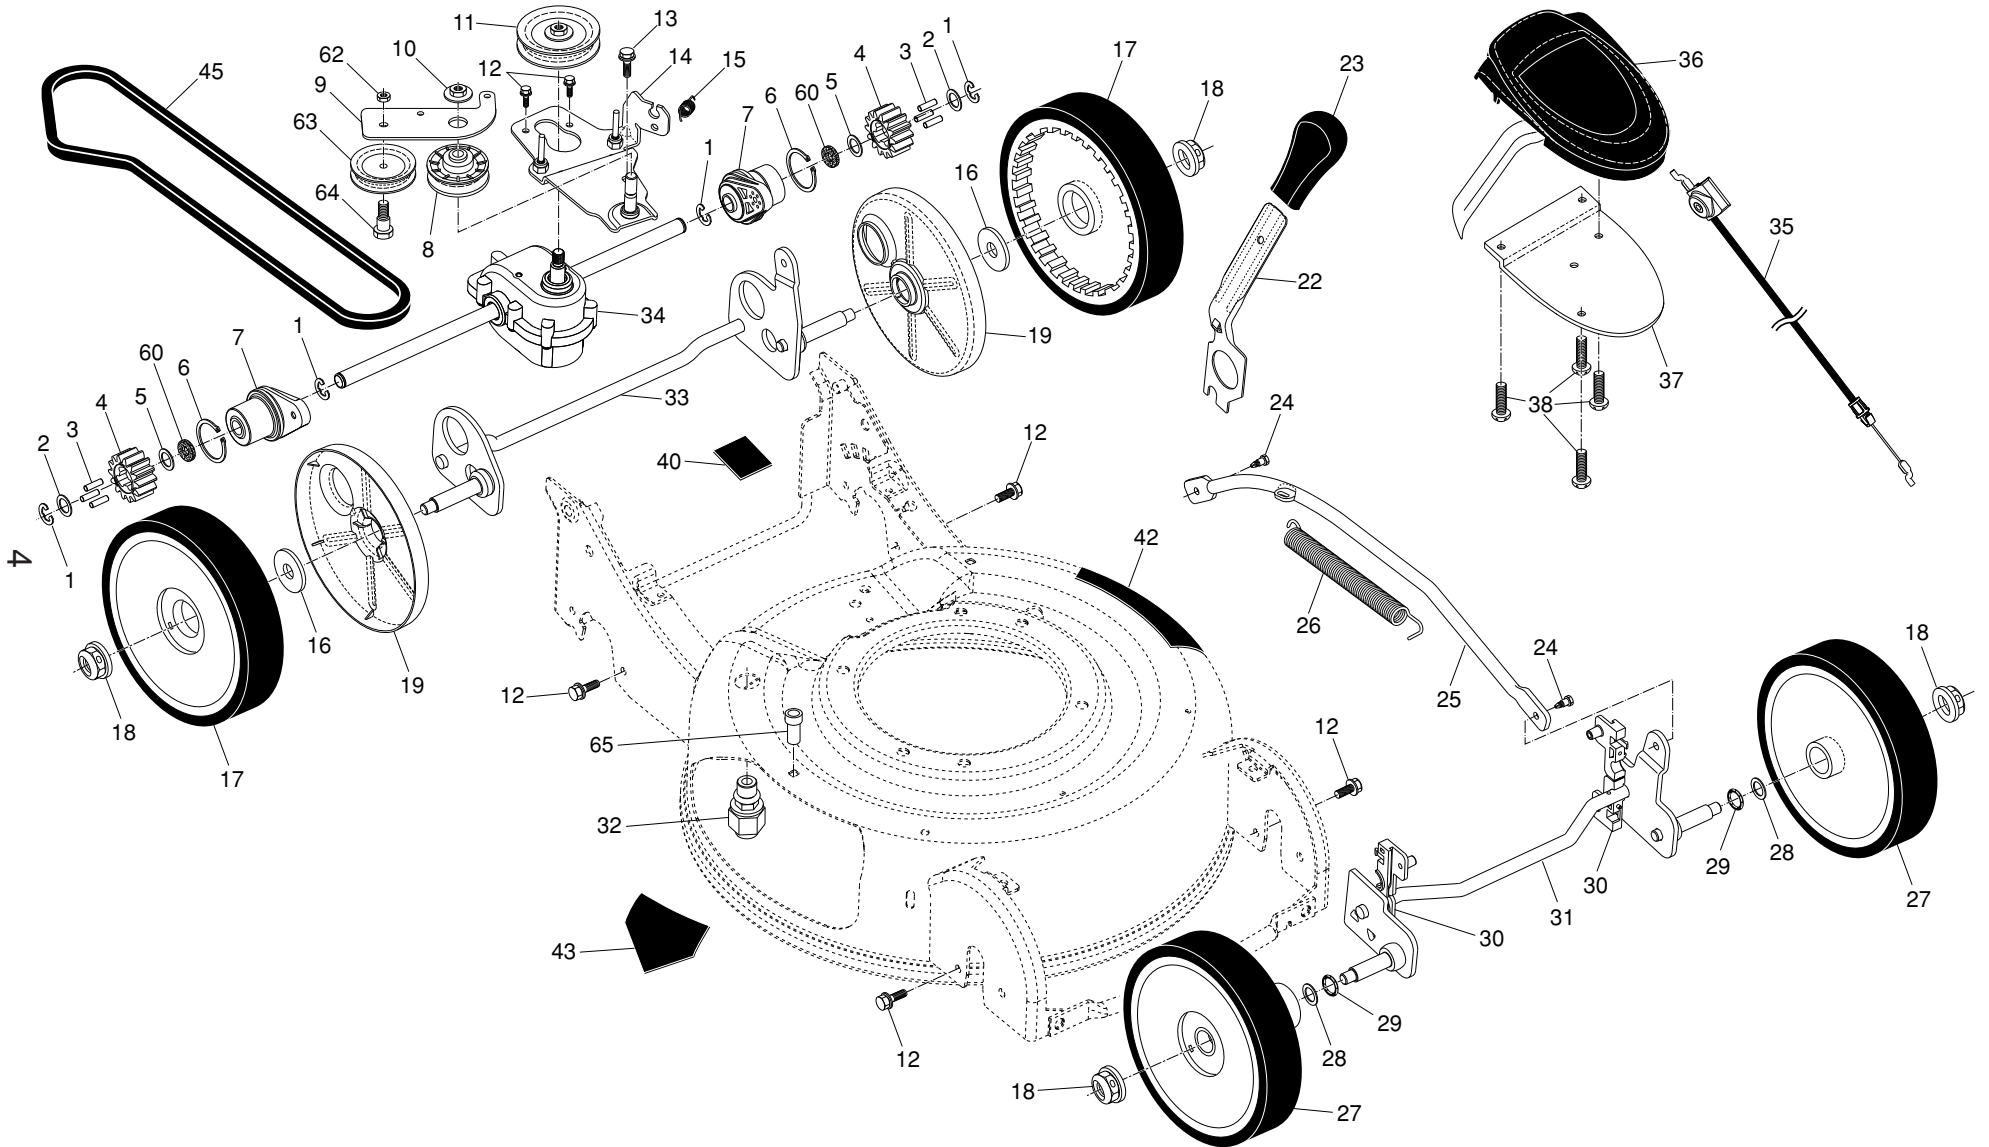

ROTARY LAWN MOWER - - MODEL NUMBER R 145SV (MFG. ID. NUMBER 96141013106)

ROTARY LAWN MOWER - - MODEL NUMBER R 145SV (MFG. ID. NUMBER 96141013106)

KEY NO.	PART NO.	DESCRIPTION	KEY NO.	PART NO.	DESCRIPTION
1	812 00 00-58	E-Ring	24	532 40 70-59	Screw, Semi-Gimlett Point
2	532 05 70-79	Washer, Hardened	25	532 43 18-15	Rod, Height Adjustment
3	532 17 00-11	Pawl	26	532 40 96-16	Spring
4	532 16 64-50	Gear, Pinion	27	532 41 08-31	Wheel & Tire Assembly, Front
5	532 05 21-60	Washer, Flat	28	532 08 83-48	Washer, Flat
6	812 00 00-12	Ring, Retaining	29	532 19 74-80	O-Ring
7	532 40 01-34	Bearing, Drive	30	532 41 35-20	Bearing Assembly, Front Axle
8	532 19 37-91	Pulley, Idler	31	532 41 40-71	Axle Assembly, Front
9	532 42 11-01	Arm, Idler	32	532 40 00-94	Fitting, Quick Release
10	532 40 91-49	Locknut, Hex	33	532 41 40-73	Axle Assembly, Rear
11	532 19 34-43	Drive Pulley	34	532 19 92-31	Gear Case Assembly
12	532 16 34-09	Screw, Hi-Lo Thread 1/8 x 5/8	35	532 40 15-53	Cable, Drive Control
13	817 06 04-10	Screw, Hex Washer Head 1/4-20 x 1/16	36	532 42 56-63	Drive Control Assembly
14	532 40 11-13	Belt Guide Bracket Assembly	37	532 40 07-23	Plate, Rear, Drive Control
15	532 19 41-24	Spring, Return	38	532 18 16-98	Screw #8 x 1/16
16	532 06 77-25	Washer, Flat 3/8	40	532 19 97-31	Decal, Noise Level
17	532 41 10-81	Wheel & Tire Assembly, Rear, Driven	42	532 19 99-12	Decal, Warning
18	532 40 91-48	Nut, Hex	43	532 18 21-66	Decal, Danger
19	532 18 94-03	Dust Cover	45	532 19 92-25	V-Belt
22	532 41 35-19	Height Adjustment Lever	60	532 08 81-18	Washer, Felt
23	532 16 76-53	Knob, Height Adjustment Lever	62	873 93 05-00	Nut, Hex 5/16-18
			63	532 16 60-43	Pulley, Idler
			64	532 16 08-29	Bolt, Hex Head 5/16-18
			65	532 43 22-34	Bushing

NOTE: All component dimensions given in U.S. inches. 1 inch = 25.4 mm.

IMPORTANT: Use only Original Equipment Manufacturer (O.E.M.) replacement parts. Failure to do so could be hazardous, damage your lawn mower and void your warranty.