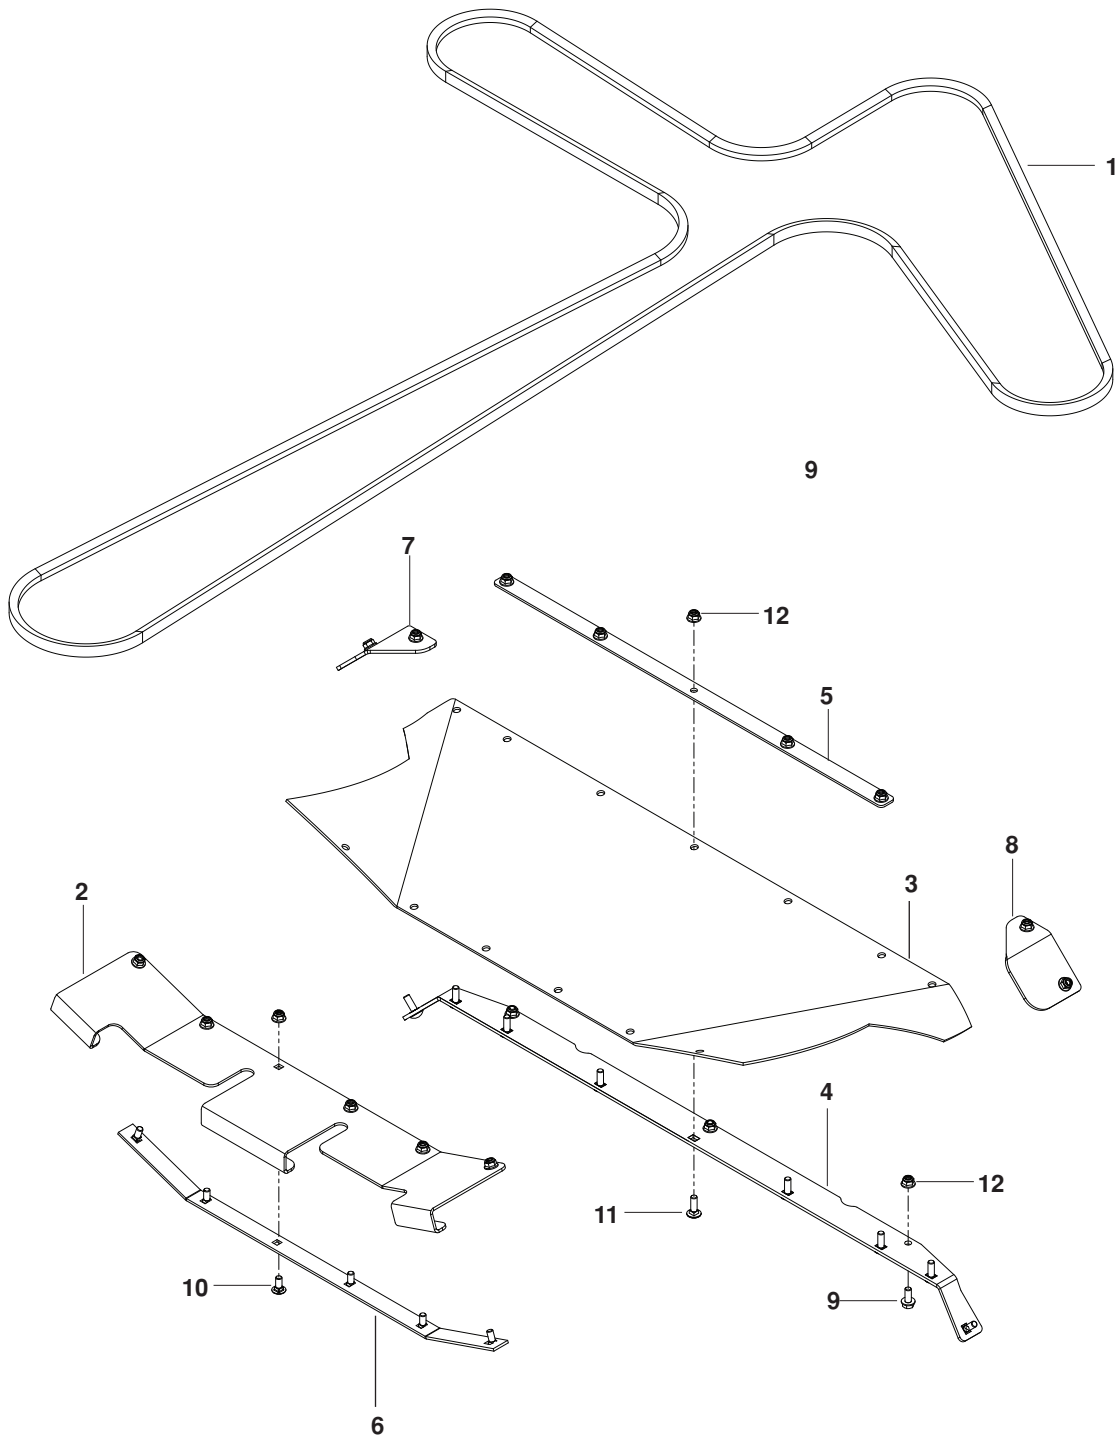

DECK DRIVE

Drive Kit - Combi Deck