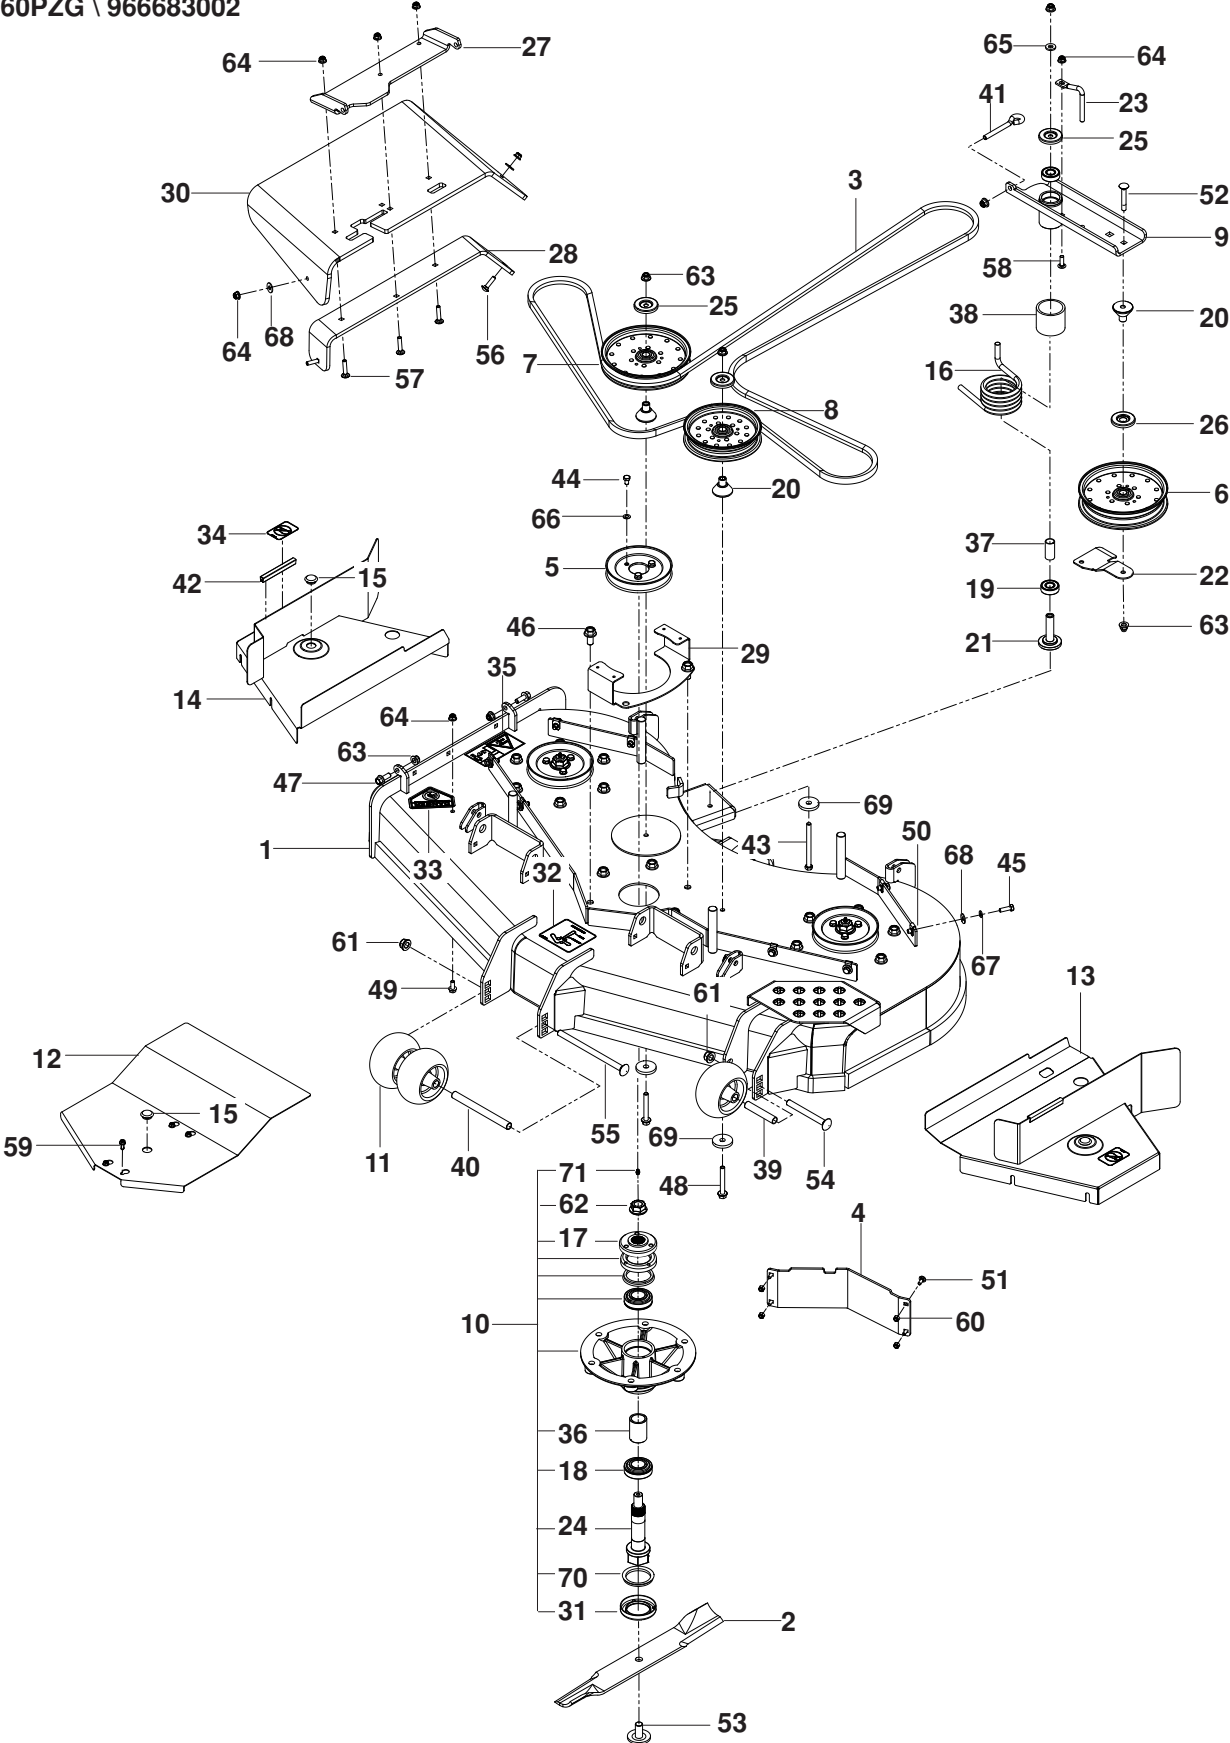

MOWER DECK / CUTTING DECK

FD60PZG \ 966683002