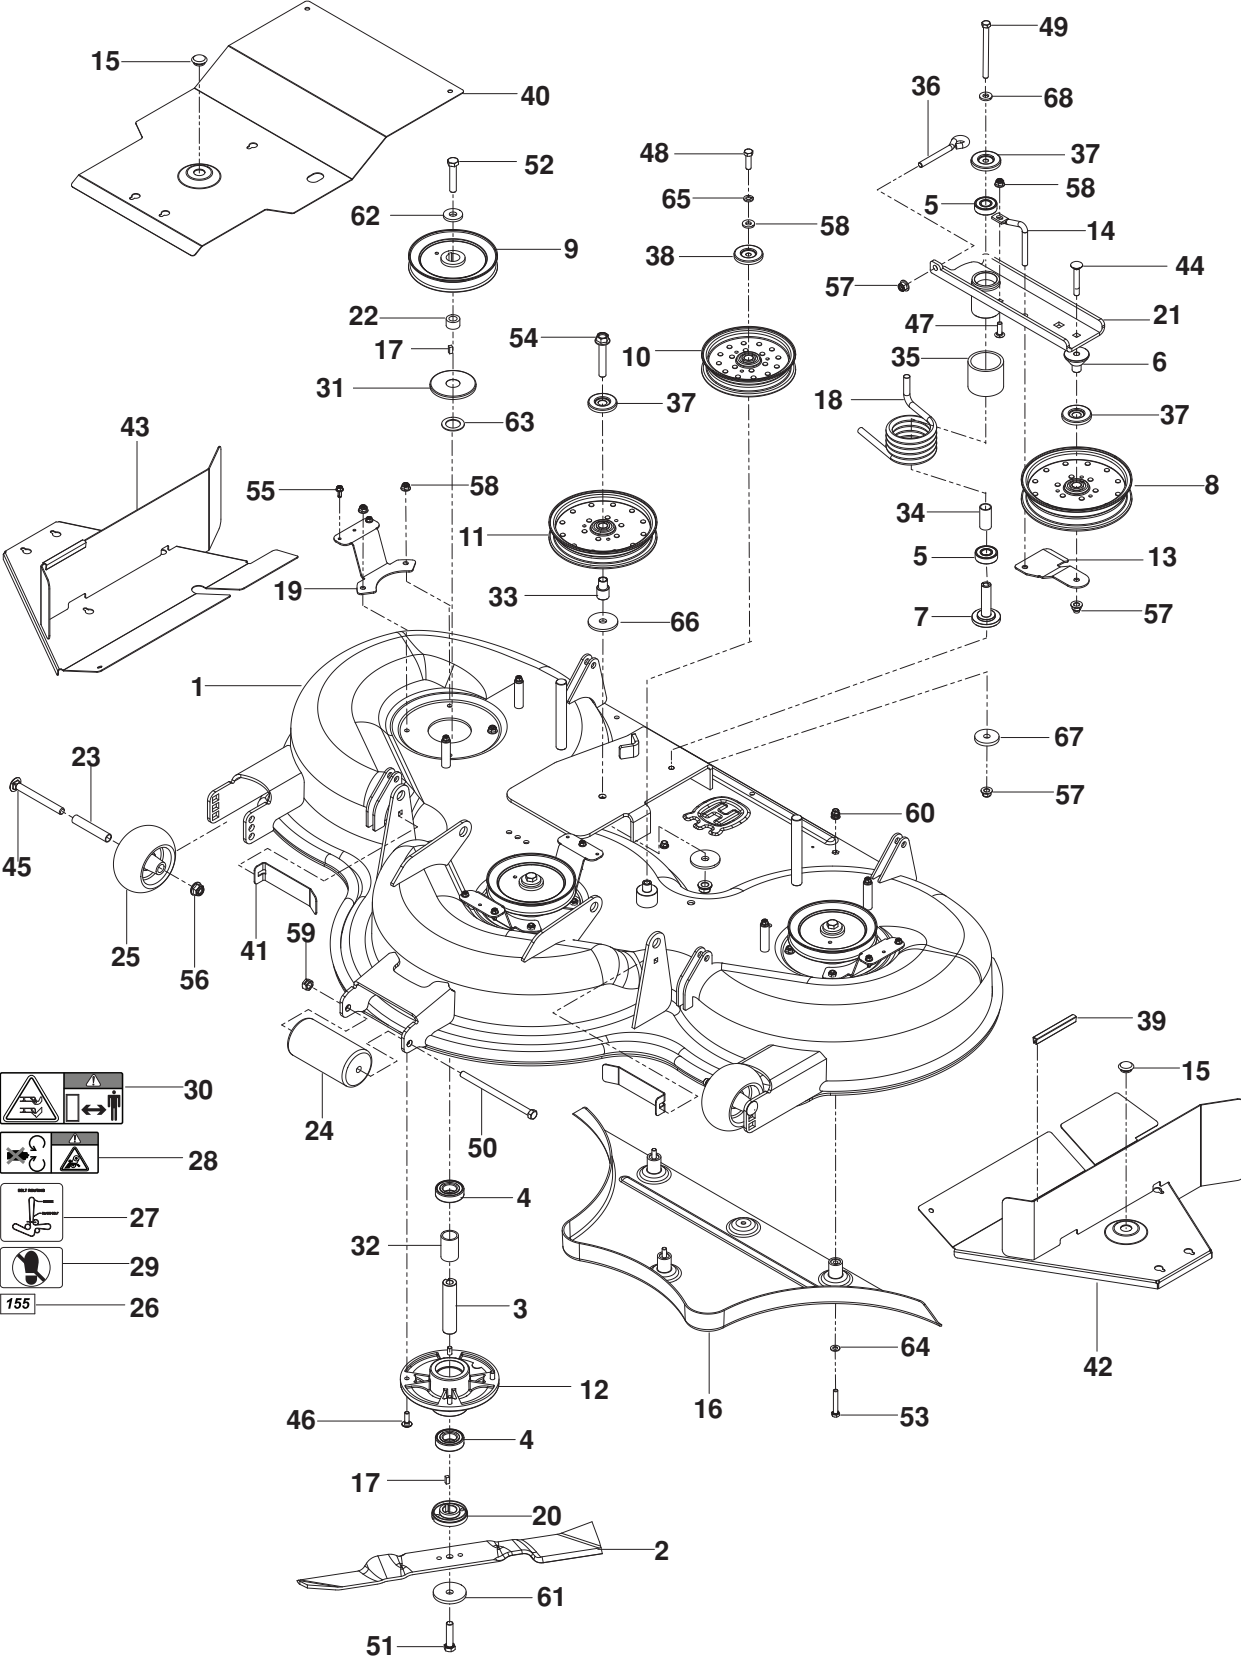

MOWER DECK / CUTTING DECK

CD61PZG \ 966686701