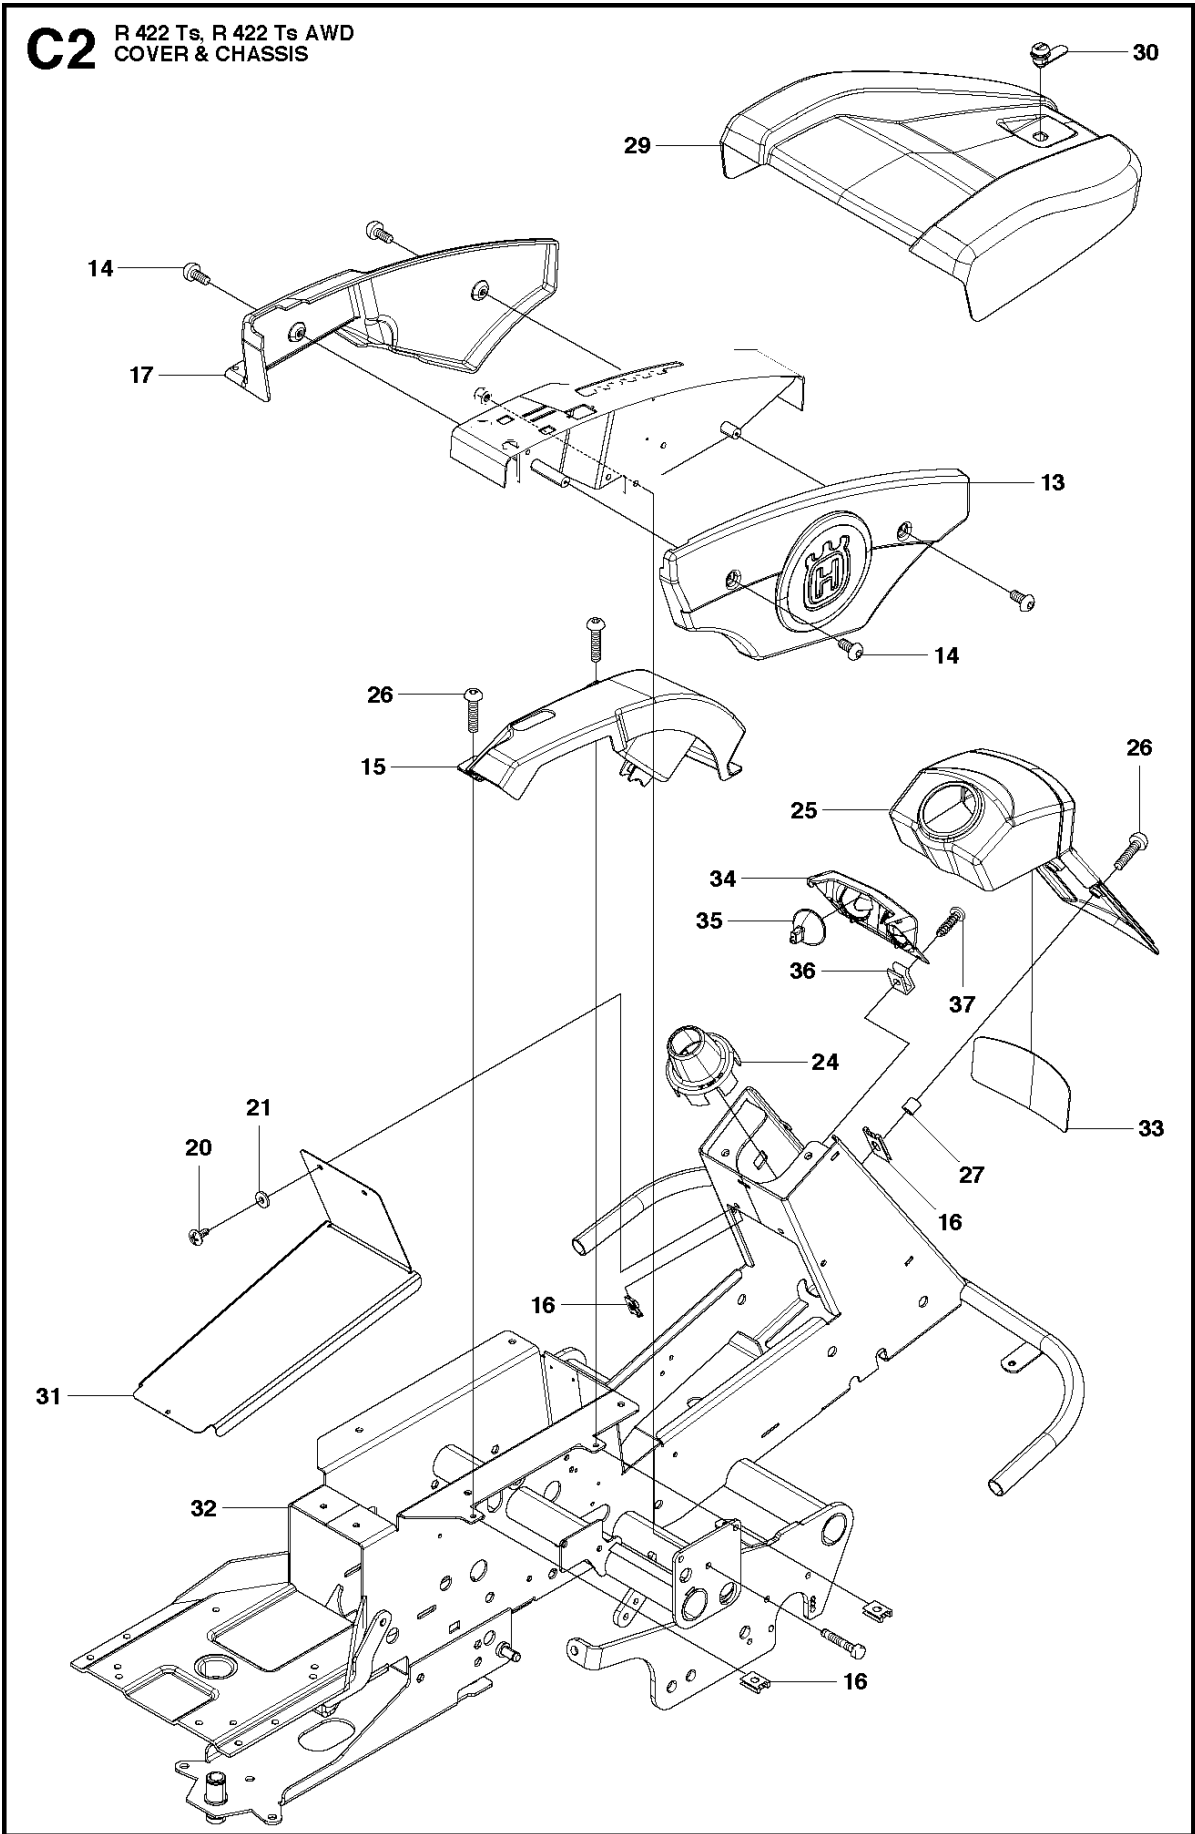

CHASSIS & ENCLOSURES

R 422 Ts, 966632301, 2011-03

Ref	Part no.	Description	Remark	Qty	Kit
13	502 63 75-01	CONTROL COVER		1	
14	535 42 58-01	SCREW IHPANM		4	
15	502 63 77-01	CONTROL COVER		1	
16	535 42 91-01	SPRING NUT		6	
17	535 47 65-01	CONTROL CAP INNER		1	
20	506 98 26-01	SCREW		6	
21	506 55 97-01	WASHER		8	
24	535 46 05-01	SEALING		1	
25	535 45 97-01	COVER		1	
26	535 42 58-02	SCREW IHPANM		4	
27	535 46 29-01	SPACER		2	
29	502 28 69-01	UNIT COVER		1	
30	525 39 05-01	LOCK		1	
31	535 42 15-01	LOCK GOLVTUNNEL		1	
32	502 29 83-02	CHASSIS		1	
33	535 44 71-01	LAMP CHIMNEY		1	
34	535 44 67-01	HOUSING		1	
35	535 44 68-01	LAMP		2	
36	535 41 56-19	SCREW		2	
37	506 89 20-01	SPEED NUT		2