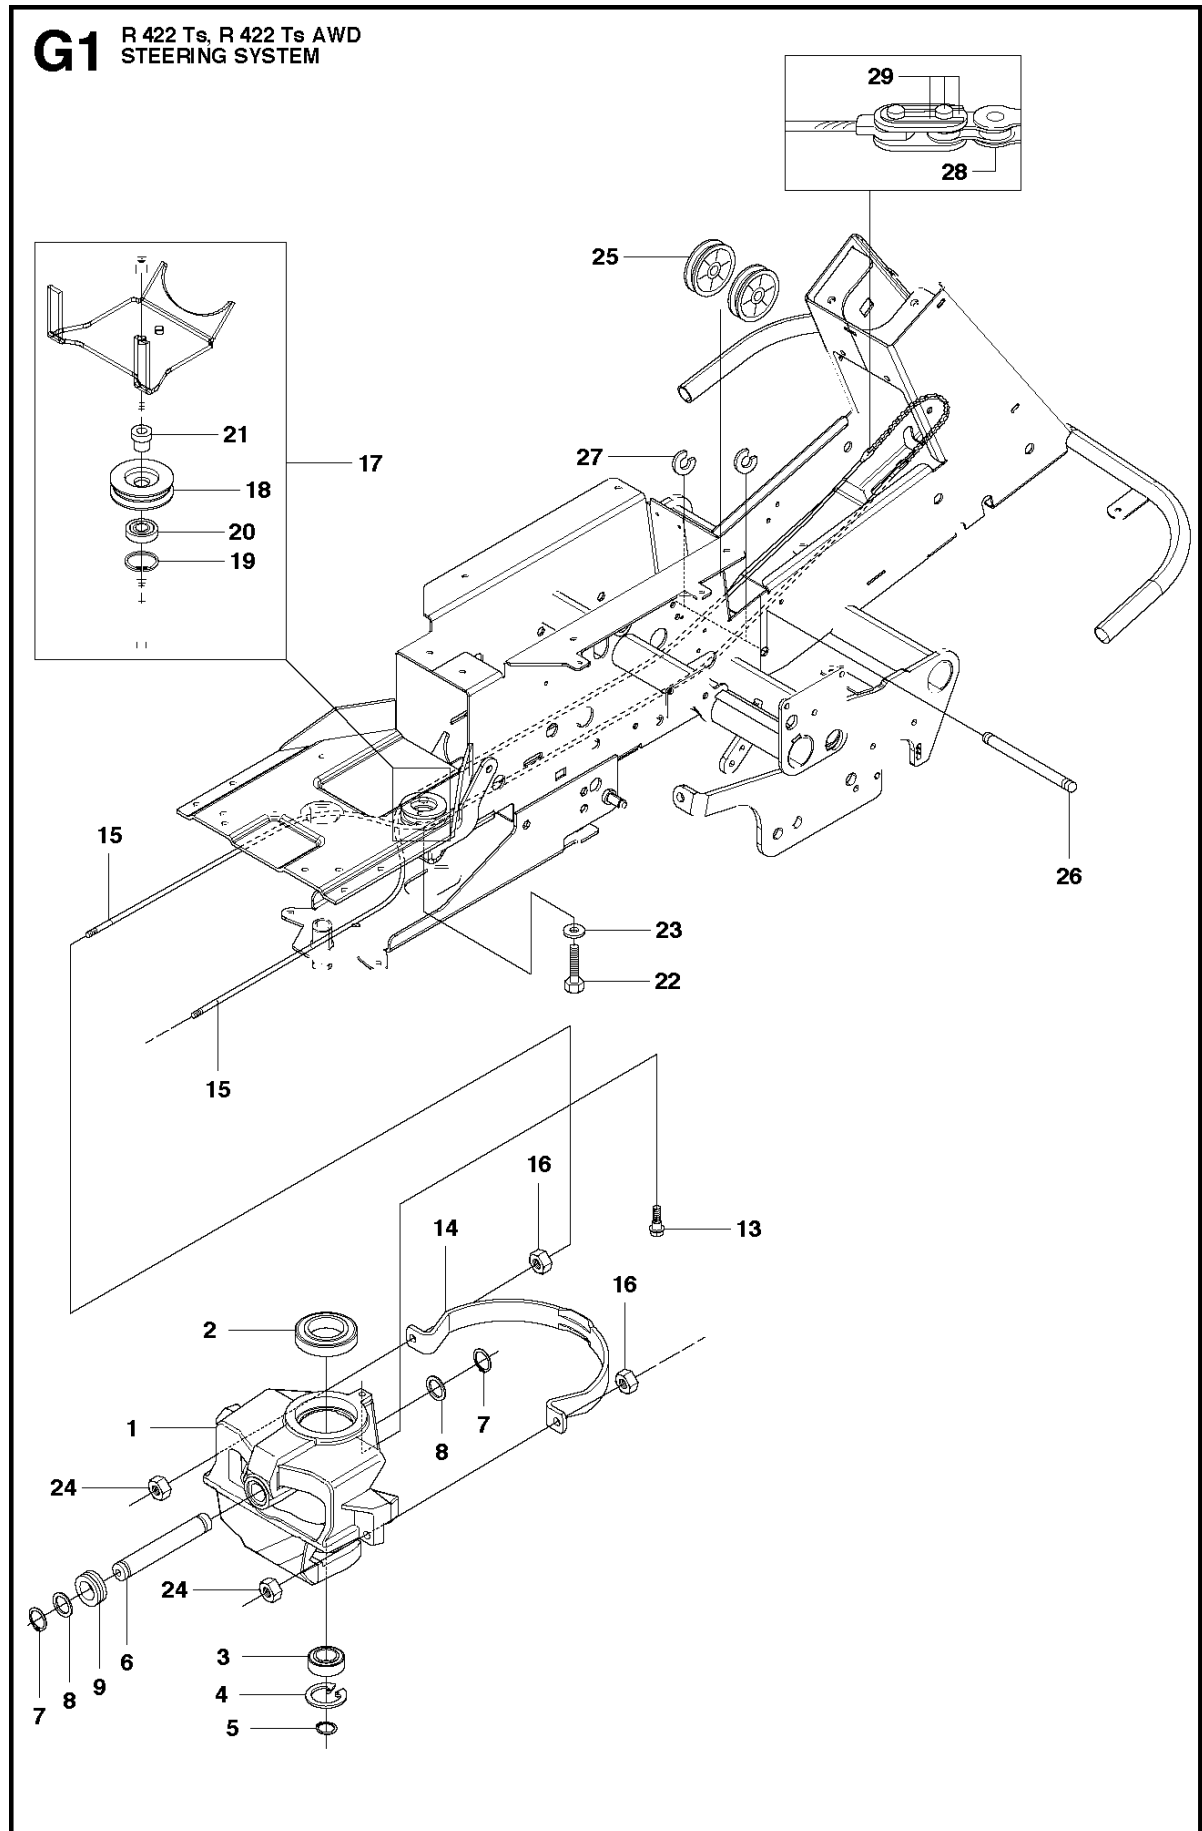

STEERING

R 422 Ts, 966632301, 2011-03

Ref	Part no.	Description	Remark	Qty	Kit
1	506 93 47-02	SPINDLE		1	
2	738 21 10-04	BALL BEARING		1	
3	738 21 05-04	BALL BEARING		1	
4	735 31 40-10	CIRCLIP		1	
5	735 31 26-00	CIRCLIP		1	
6	535 46 30-01	SWING AXLE		1	
7	735 31 26-00	CIRCLIP		2	
8	506 77 34-01	WASHER		2	
9	740 68 14-21	V-RING		1	
13	506 59 74-01	COLLAR SCREW		1	
14	544 42 73-01	WIRE GUIDE		1	
15	577 19 99-03	WIRE ASSY		2	
16	731 23 20-51	HEXAGON NUT		2	
17	506 50 09-03	BARRING WHEEL		1	
18	535 42 41-01	BARRING WHEEL		1	17
19	735 31 40-10	CIRCLIP		1	17
20	738 22 04-19	BALL BEARING		1	17
21	506 50 08-02	BUSHING		1	17
22	725 25 00-51	SCREW EHHM		1	
23	734 11 74-41	WASHER		1	
24	732 21 20-51	NUT		2	
25	506 52 24-01	STARTER PULLEY		2	
26	506 53 94-03	SHAFT		1	
27	735 31 14-20	E-CLIP		2	
28	506 55 46-01	CHAIN		1	
29	506 55 47-01	LINKAGE		2