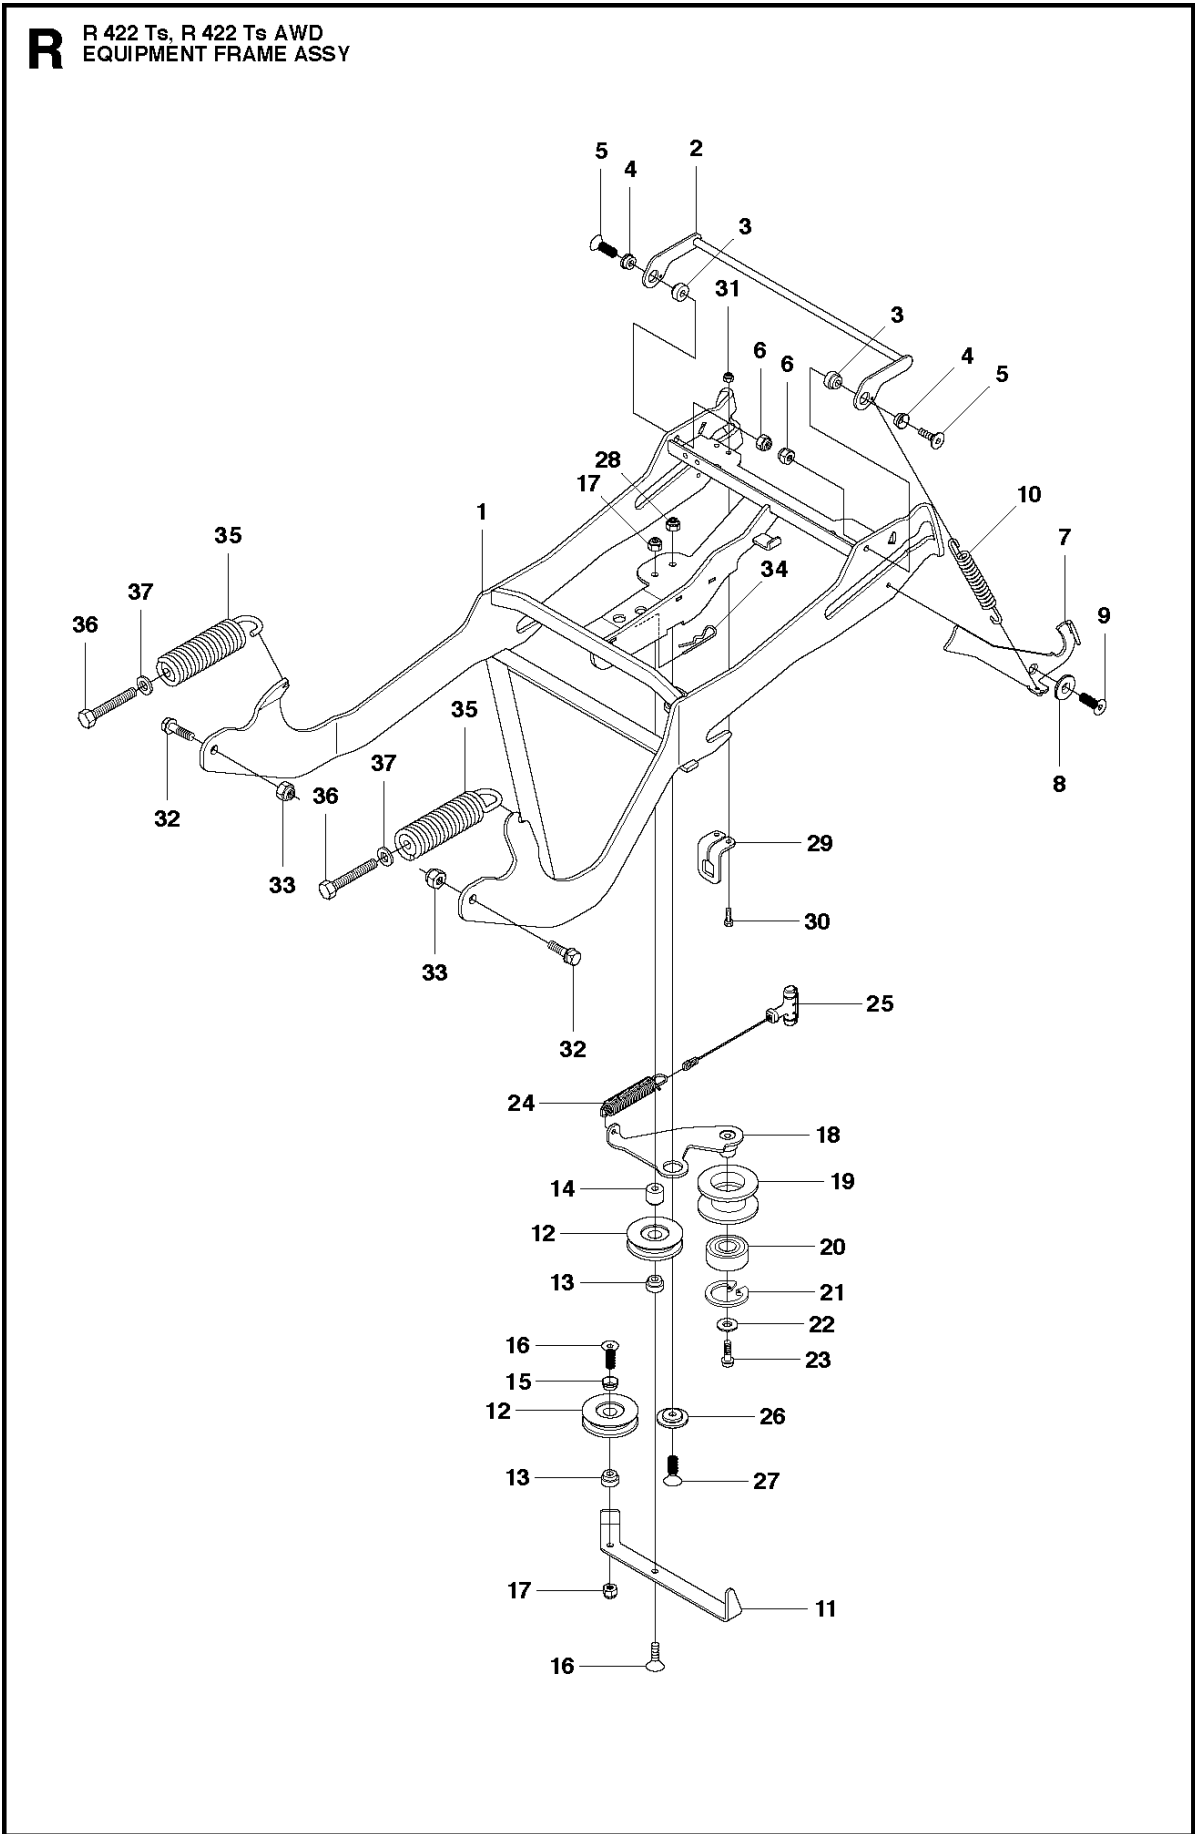

R R 422 Ts, R 422 Ts AWD
EQUIPMENT FRAME ASSY

FRAME

R 422 Ts, 966632301, 2011-03

Ref	Part no.	Description	Remark	Qty	Kit
1	502 63 79-01	EQUIPMENT FRAME		1	
2	504 55 78-01	HOOK		1	
3	544 00 34-01	BUSHING		2	
4	506 99 33-02	SLEEVE		2	
5	725 64 59-01	SCREW IHCSFM		2	
6	732 21 18-01	LOCK NUT		2	
7	504 55 80-01	LEVER		1	
8	506 91 87-01	WASHER		1	
9	725 64 48-01	SCREW IHCSFM		1	
10	506 53 56-03	DRAW SPRING		1	
11	504 81 28-01	BELT GUIDE		1	
12	544 00 46-01	PULLEY ASSY		2	
13	544 00 34-01	BUSHING		2	
14	544 00 34-02	BUSHING		1	
15	506 99 33-02	SLEEVE		1	
16	725 24 62-51	SCREW EHHM		2	
17	732 21 18-01	LOCK NUT		2	
18	504 62 19-01	BELT TENSIONER		1	
19	506 92 89-01	PULLEY		1	
20	738 21 04-04	BALL BEARING		1	
21	735 31 38-10	CIRCLIP		1	
22	734 11 64-41	WASHER		1	
23	506 55 83-02	SCREW EHHFT		1	
24	504 62 24-01	SPRING		1	
25	504 62 21-01	HANDLE ASSY		1	
26	505 45 17-01	WASHER		1	
27	725 64 53-01	SCREW IHCSFM		1	
28	732 21 18-01	LOCK NUT		1	
29	504 62 17-01	GUIDE		1	
30	725 23 68-71	SCREW EHHM		2	
31	732 21 16-01	NUT		2	
32	506 89 58-01	COLLAR SCREW		2	
33	732 25 22-01	HEXAGON LOCKING NUT		2	
34	506 96 66-01	HAIR PIN COTTER		1	
35	505 42 09-01	SPRING		2	
36	725 25 15-71	SCREW EHHM		2	
37	734 11 72-01	WASHER		2