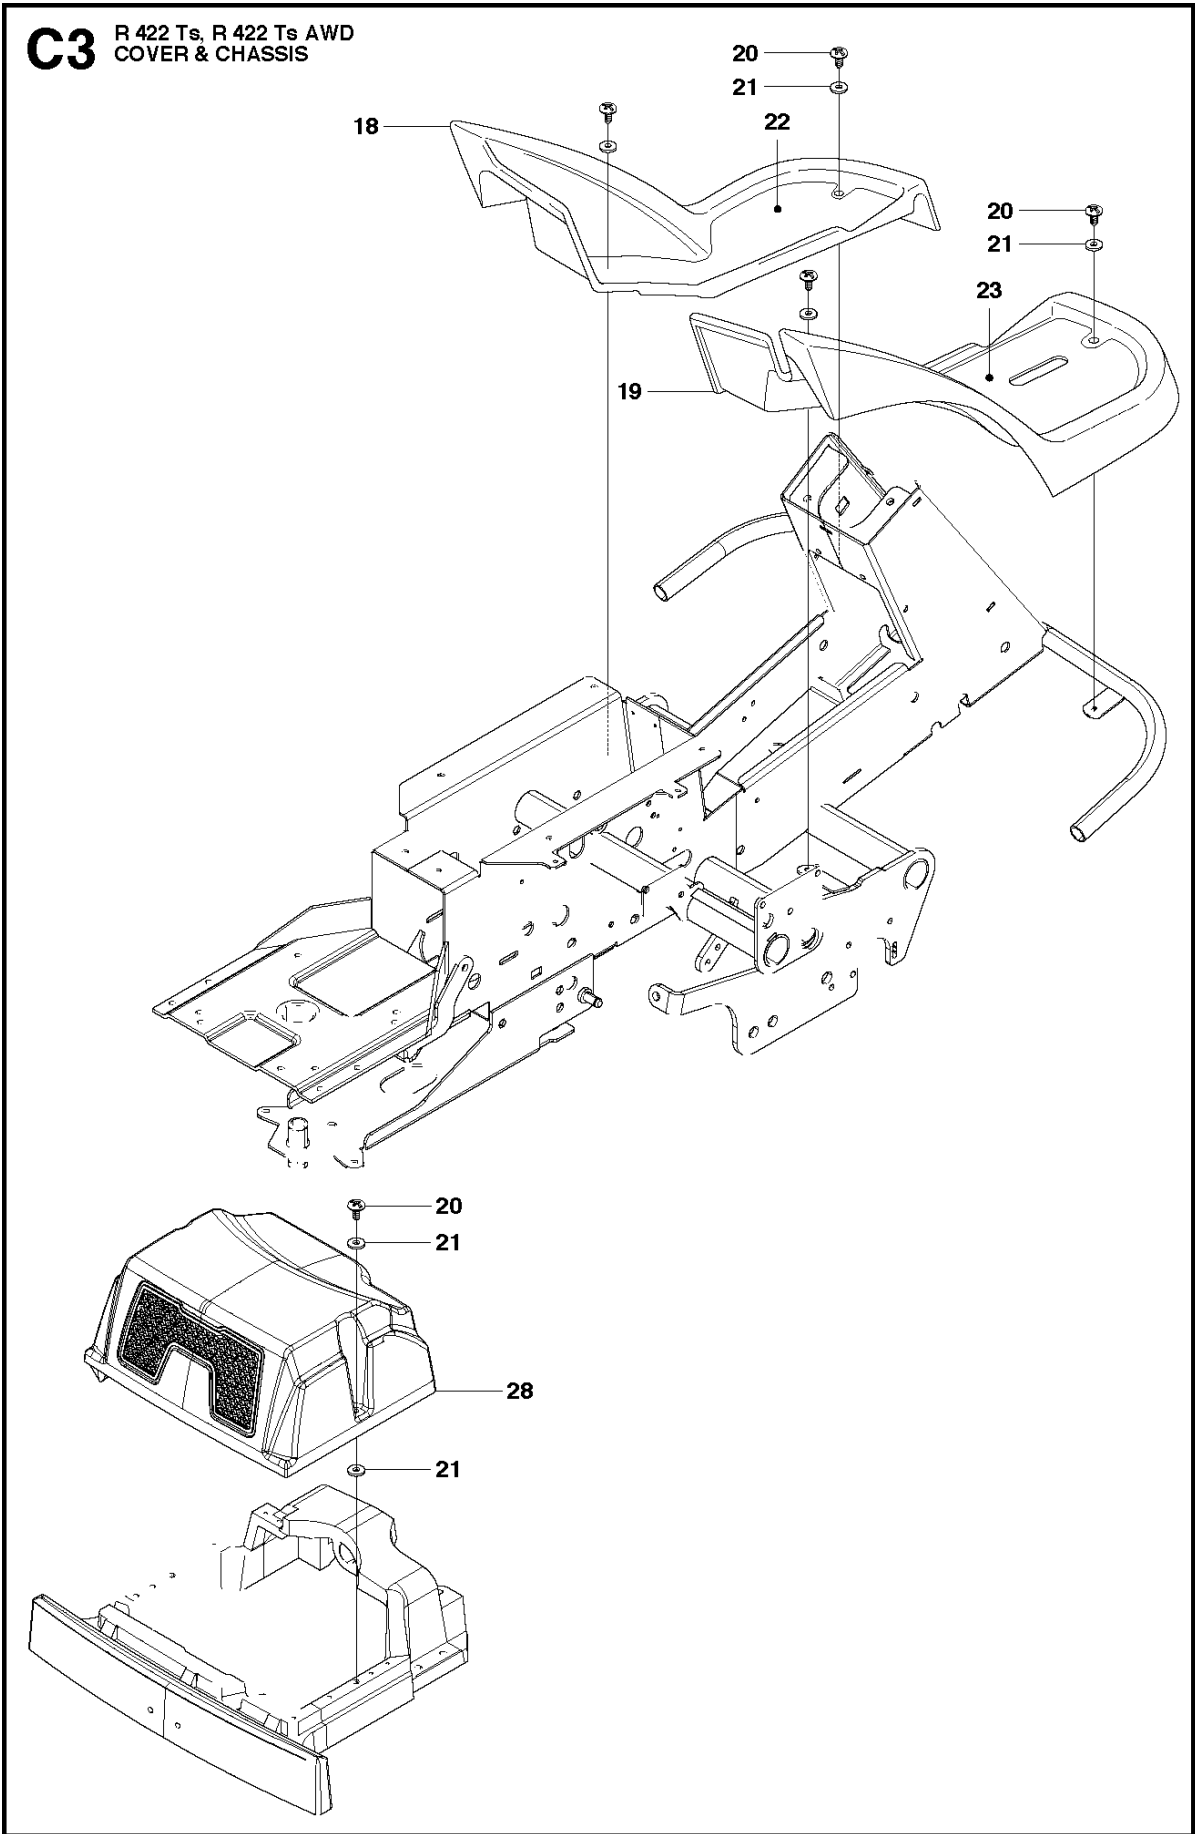

CHASSIS & ENCLOSURES

R 422 Ts, 966632301, 2011-03

Ref	Part no.	Description	Remark	Qty	Kit
18	535 43 21-03	FLYGEL VÄNSTER		1	
19	535 47 46-02	FLYGEL HÖGER		1	
20	506 98 26-01	SCREW		6	
21	506 55 97-01	WASHER		8	
22	535 47 47-01	PEDISTAL MAT		1	
23	535 47 47-02	PEDISTAL MAT		1	
28	574 88 61-01	COVER		1