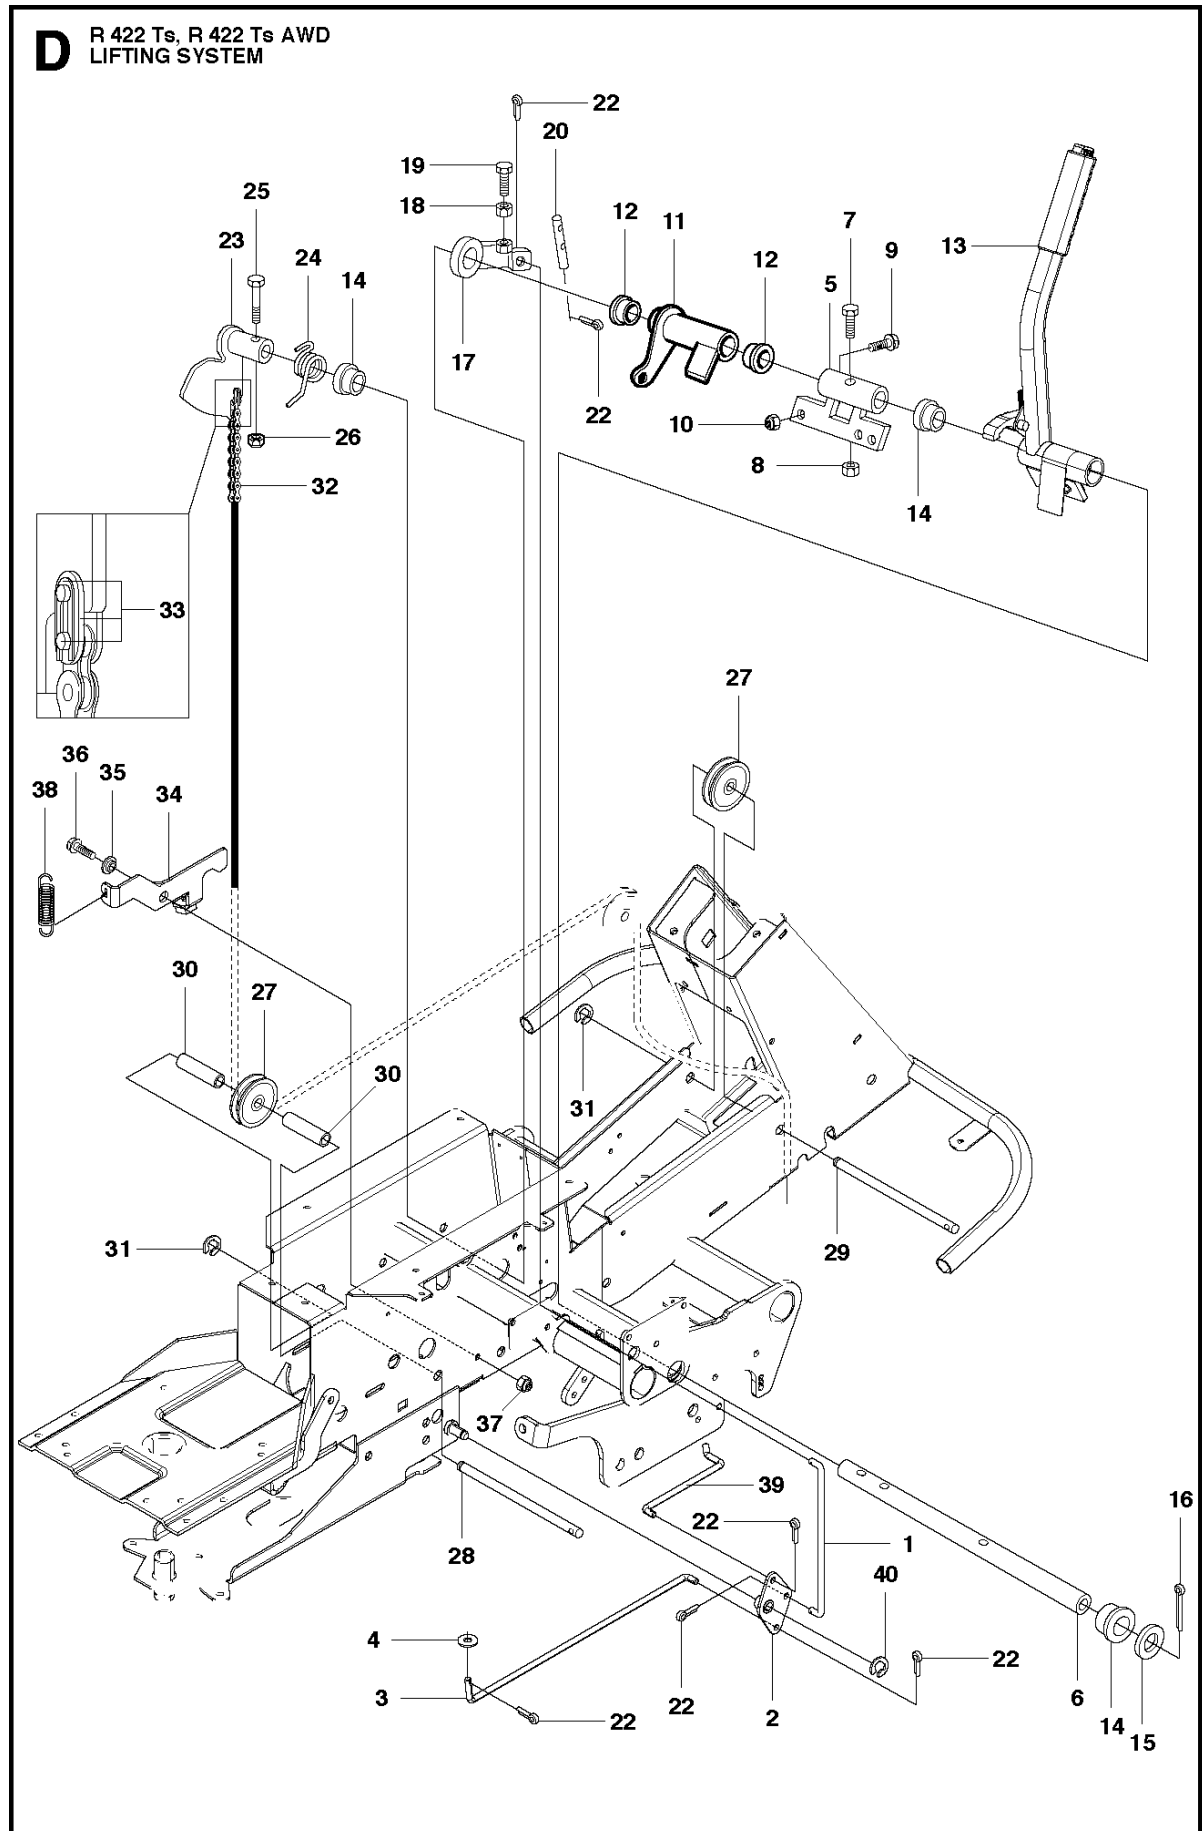

MOWER LIFT / DECK LIFT

R 422 Ts, 966632301, 2011-03

Ref	Part no.	Description	Remark	Qty	Kit
1	506 66 59-01	CLUTCH ROD FRONT		1	
2	504 63 67-01	LINK		1	
3	535 44 47-02	CLUTCH ROD REAR		1	
4	734 11 64-41	WASHER		1	
5	506 95 11-01	DRIVER ASSY		1	
6	506 96 80-01	SHAFT		1	
7	725 25 44-51	SCREW EHHM		1	
8	732 25 22-01	HEXAGON LOCKING NUT		1	
9	725 24 53-51	SCREW EHHM		2	
10	731 23 18-01	HEXAGON NUT		2	
11	506 95 14-01	ACTUATOR ARM CMPL.		1	
12	506 55 65-01	BEARING		2	
13	504 90 79-01	LIFTING LEVER ASSY		1	
14	506 55 65-01	BEARING		3	
15	506 51 57-01	WASHER		1	
16	721 62 01-01	SPLIT PIN		1	
17	506 78 43-01	LINK ASSY		1	
18	731 23 20-51	HEXAGON NUT		1	
19	725 24 97-51	SCREW		1	
20	525 40 66-01	PIN		1	
22	721 61 83-01	SPLIT PIN		6	
23	506 94 05-01	LIFTING ARM		1	
24	506 81 70-01	SPRING		1	
25	725 25 44-71	SCREW EHHM		1	
26	732 25 22-01	HEXAGON LOCKING NUT		1	
27	506 90 56-01	OFFSET PULLEY		2	
28	506 90 57-01	SHAFT		1	
29	506 90 57-02	SHAFT		1	
30	506 90 58-01	TUBE SLEEVE		2	
31	735 31 18-20	E-CLIP		2	
32	506 55 46-08	CHAIN		1	
33	506 55 47-01	LINKAGE		1	
34	504 62 87-01	BRAKE LEVER		1	
35	506 91 87-02	WASHER		1	
36	506 57 01-05	SCREW EHHFM		1	
37	732 21 18-01	LOCK NUT		1	
38	506 54 25-01	SPRING		1	
39	504 63 68-01	ROD		1	
40	735 31 14-20	E-CLIP		1