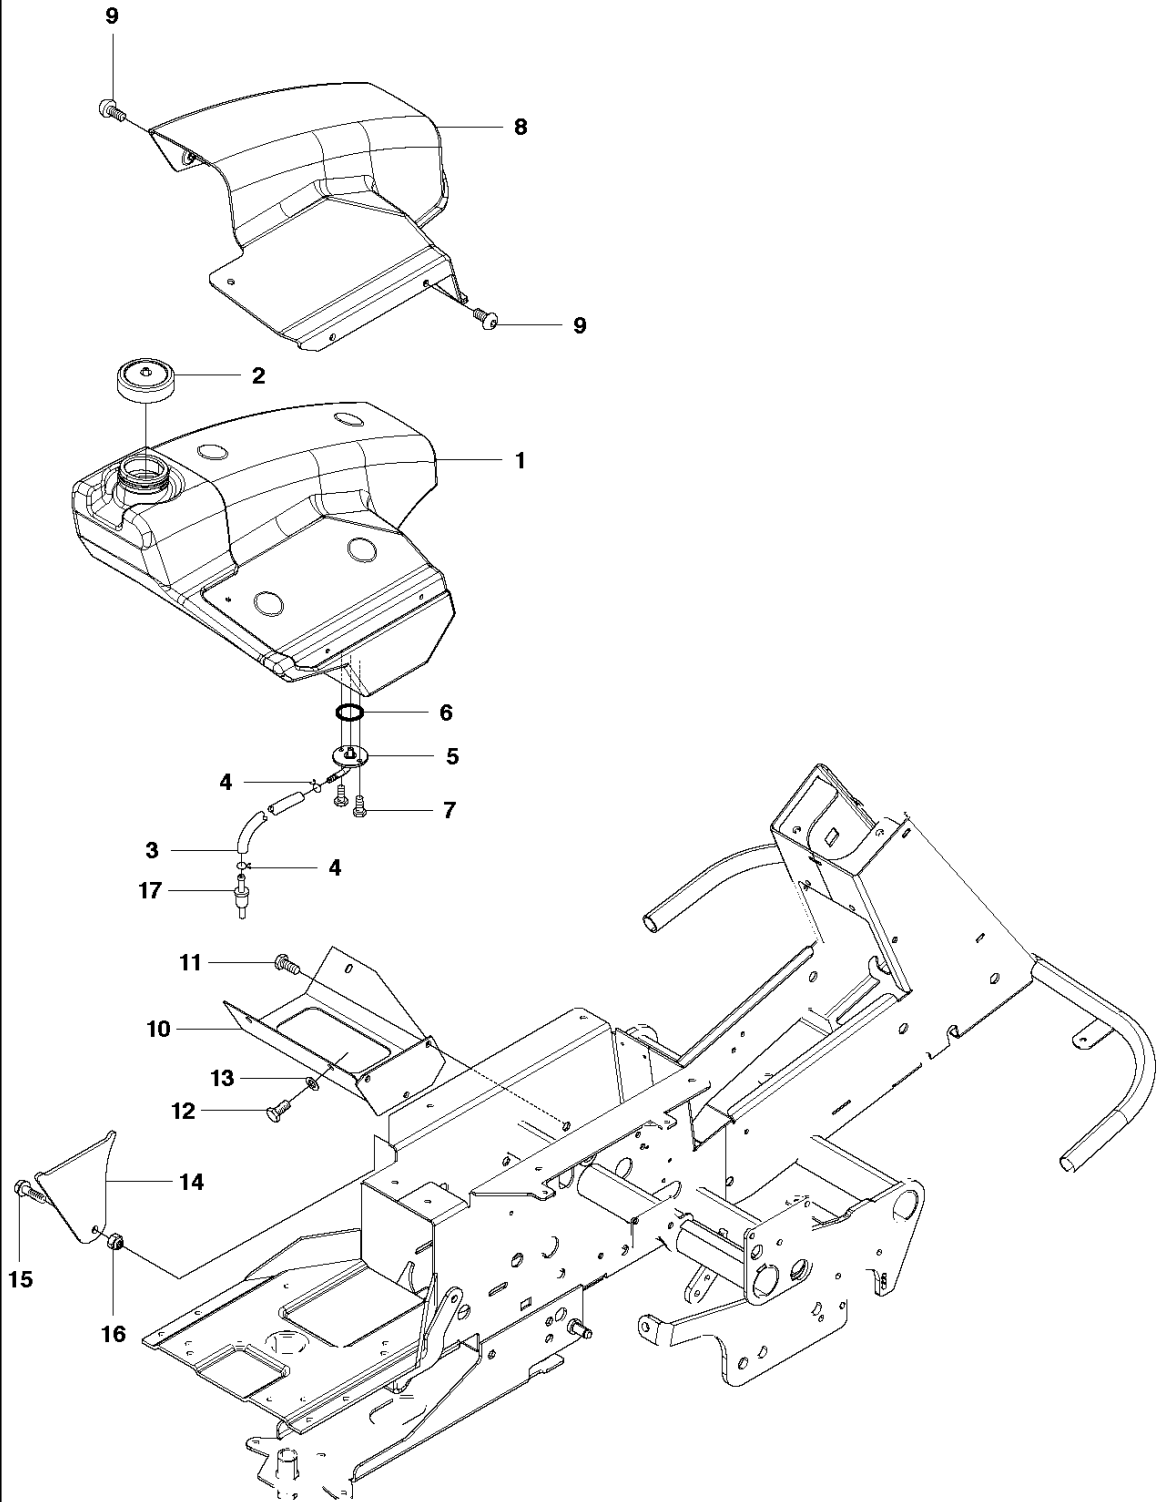

B R 422 Ts, R 422 Ts AWD
FUEL SYSTEM

FUEL SYSTEM

R 422 Ts, 966632301, 2011-03

Ref	Part no.	Description	Remark	Qty	Kit
1	535 42 52-01	FUEL TANK		1	
2	506 67 33-01	TANK CAP ASSY		1	
3	504 80 00-07	FUEL HOSE		1	
4	535 46 97-01	HOSE BRACE		2	
5	506 89 18-01	CONNECTION		1	
6	740 48 12-02	O-RING		1	
7	535 41 56-19	SCREW		2	
8	535 43 27-01	DESIGN COVER TANK		1	
9	535 42 58-01	SCREW IHANM		5	
10	535 43 86-01	BRACKET ASSY		1	
11	725 24 51-71	SCREW EHHM		3	
12	725 23 66-51	HEXAGONAL SCREW M6X12		3	
13	734 11 56-01	WASHER		3	
14	535 43 88-01	TANK SUPPORT		1	
15	725 24 95-71	SCREW EHHM		1	
16	732 21 20-01	NUT		1	
17	506 79 10-01	FUEL FILTER		1