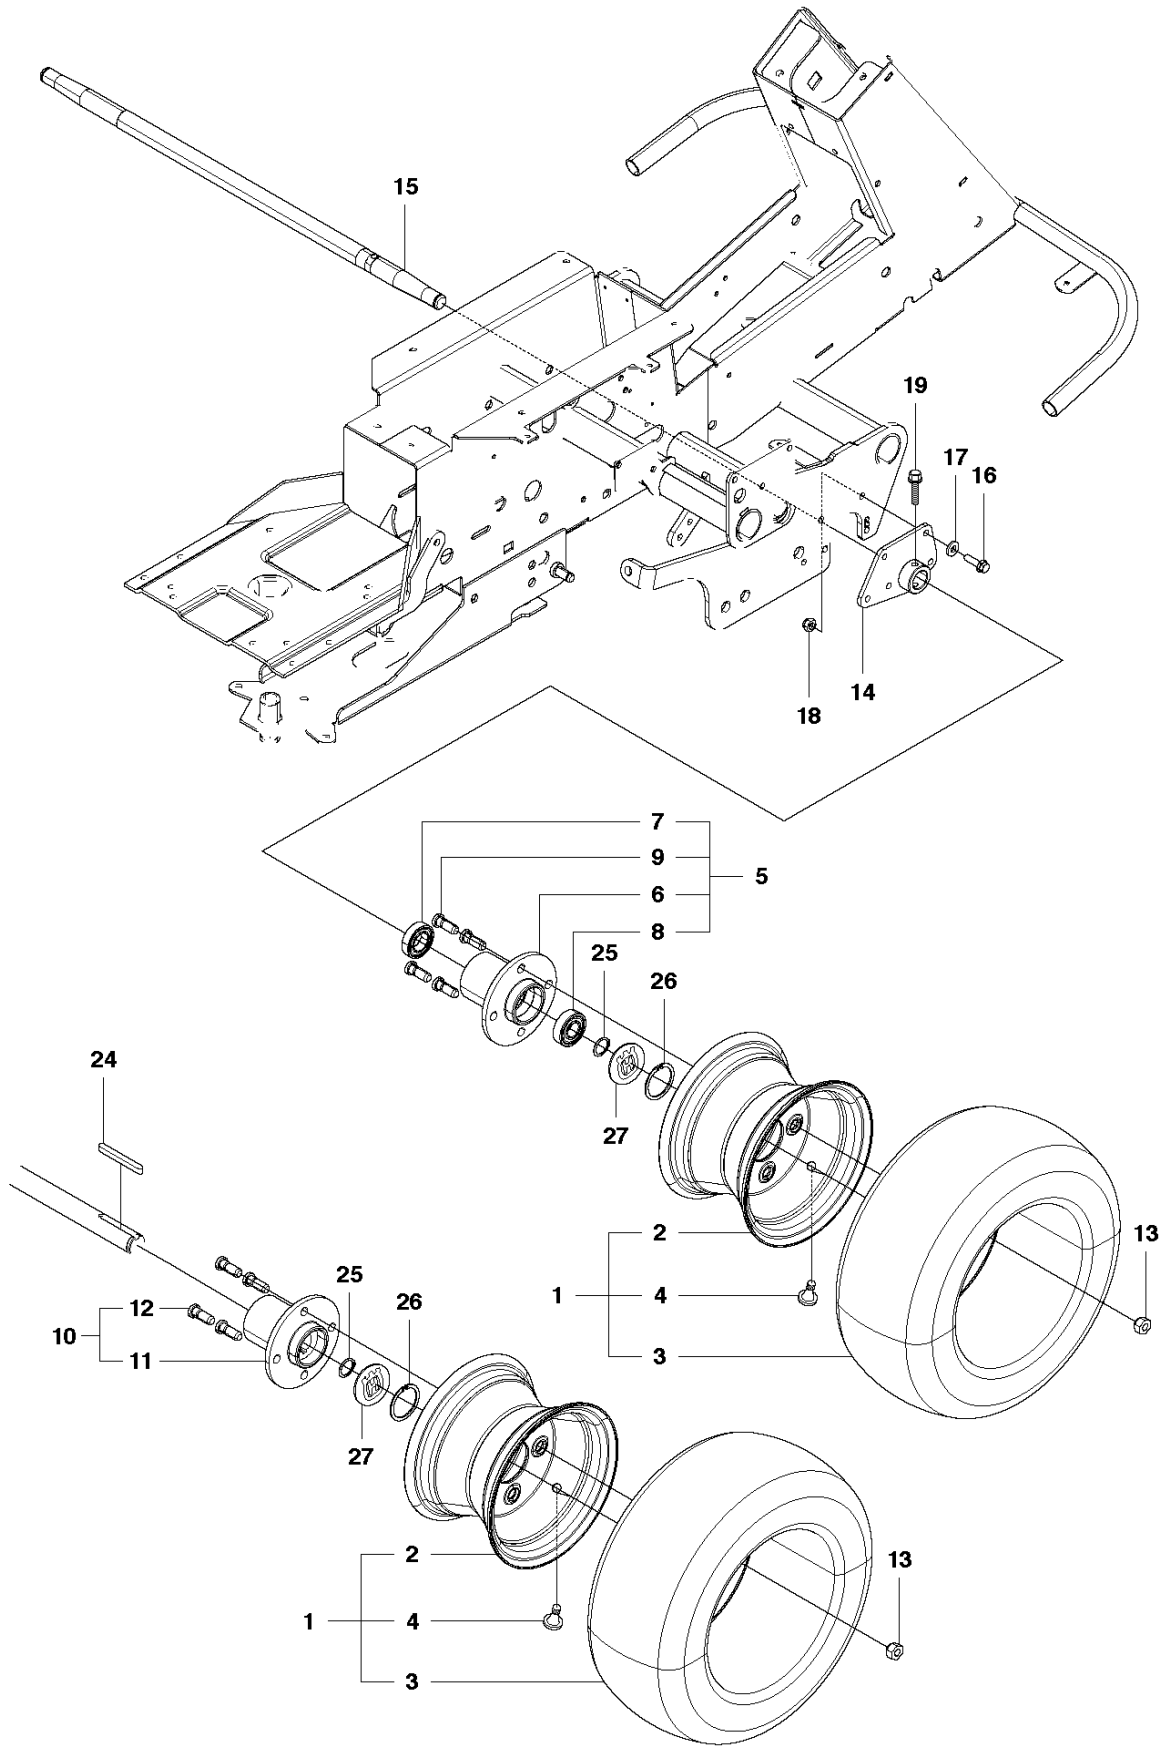

J1 R 422 Ts
WHEEL ASSY

WHEELS & TIRES

R 422 Ts, 966632301, 2011-03

Ref	Part no.	Description	Remark	Qty	Kit
1	504 63 00-02	WHEEL ASSY		4	
2	506 86 78-01	RIM		1	
3	535 46 79-01	TYRE		1	
4	506 57 43-01	VALVE ASSY		1	
5	577 57 32-01	HUB ASSY		2	
6	506 89 01-01	HUB		1	
7	738 21 05-04	BALL BEARING		1	
8	738 22 04-19	BALL BEARING		1	
9	506 89 02-01	BOLT		4	
10	577 57 30-01	HUB ASSY		2	
11	506 89 00-01	HUB		1	
12	506 89 02-01	BOLT		4	
13	506 86 50-01	WHEEL NUT		16	
14	504 61 98-01	BRACKET		2	
15	505 45 30-01	FRONT AXLE		1	
16	506 57 01-05	SCREW EHHFM		6	
17	734 11 64-01	WASHER		6	
18	732 21 18-01	LOCK NUT		6	
19	725 24 59-61	SCREW EHHFT		1	
24	506 55 59-01	WEDGE		2	
25	735 31 22-00	CIRCLIP		2	
26	735 31 41-10	CIRCLIP		4	
27	577 59 15-01	COVER WASHER		4