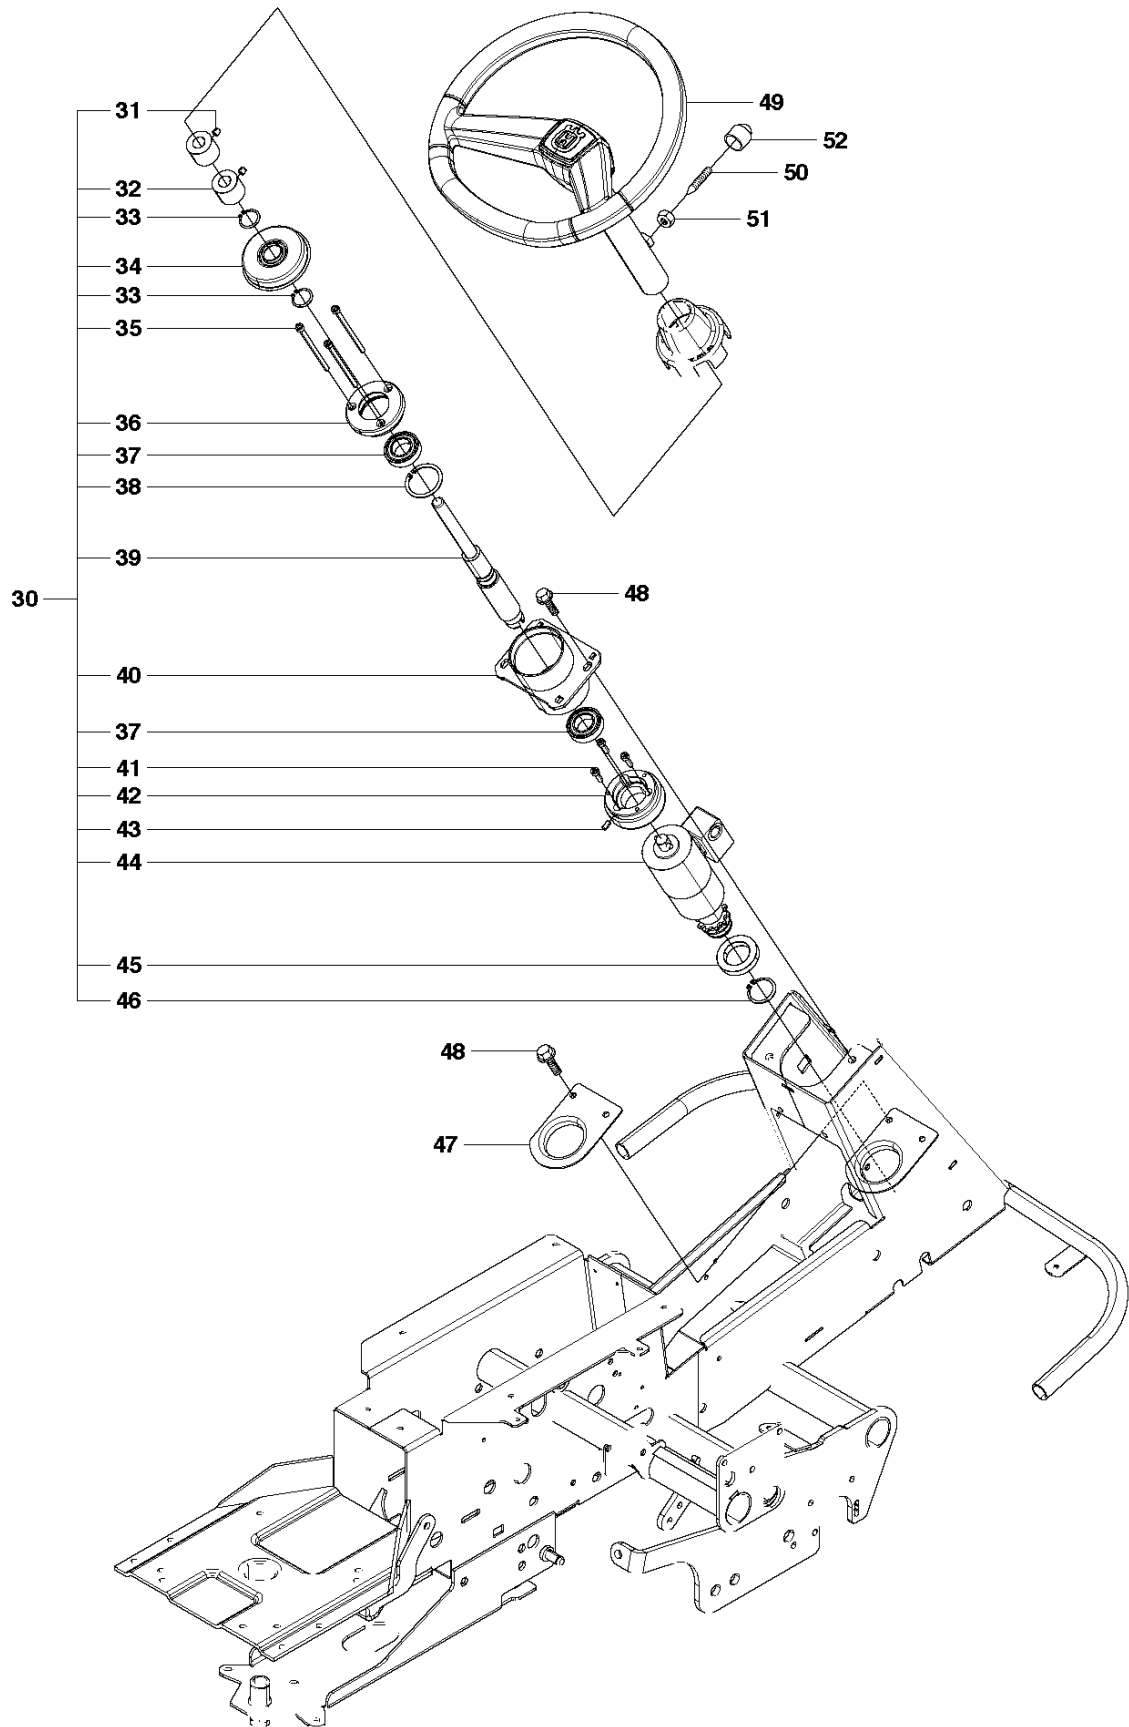

G2 R 422 Ts, R 422 Ts AWD
STEERING SYSTEM

STEERING

R 422 Ts, 966632301, 2011-03

Ref	Part no.	Description	Remark	Qty	Kit
30	502 63 60-01	COMFORT STEERING ASSY		1	
31	728 84 43-05	SCREW IHSETM		2	30
32	506 86 34-01	DRIVER		2	30
33	735 31 26-00	CIRCLIP		2	30
34	535 42 37-01	BELLOWS HOLDER		1	30
35	535 43 28-01	SCREW IHSCM		3	30
36	535 42 36-01	BEARING HOUSING UPPE		1	30
37	738 21 05-04	BALL BEARING		2	30
38	735 31 40-10	CIRCLIP		1	30
39	535 42 19-01	STEERING ROD		1	30
40	502 29 62-01	REINFORCING TUBE		1	30
41	725 53 70-01	SCREW IHSCM		3	30
42	535 42 35-01	BEARING HOUSING LOWE		1	30
43	721 43 35-01	SPRING PIN		1	30
44	535 45 71-02	COMFORT STEERING		1	30
45	535 42 78-01	BALL BEARING		1	30
46	735 31 33-00	CIRCLIP		1	30
47	504 53 82-01	BEARING CAGE		1	
48	506 57 01-04	SCREW EHHFM		4	
49	544 37 52-01	STEERING WHEEL		1	
50	728 74 55-05	SCREW IHSETM		1	
51	731 23 18-01	HEXAGON NUT		1	
52	544 43 32-01	PROTECTIVE COVER		1