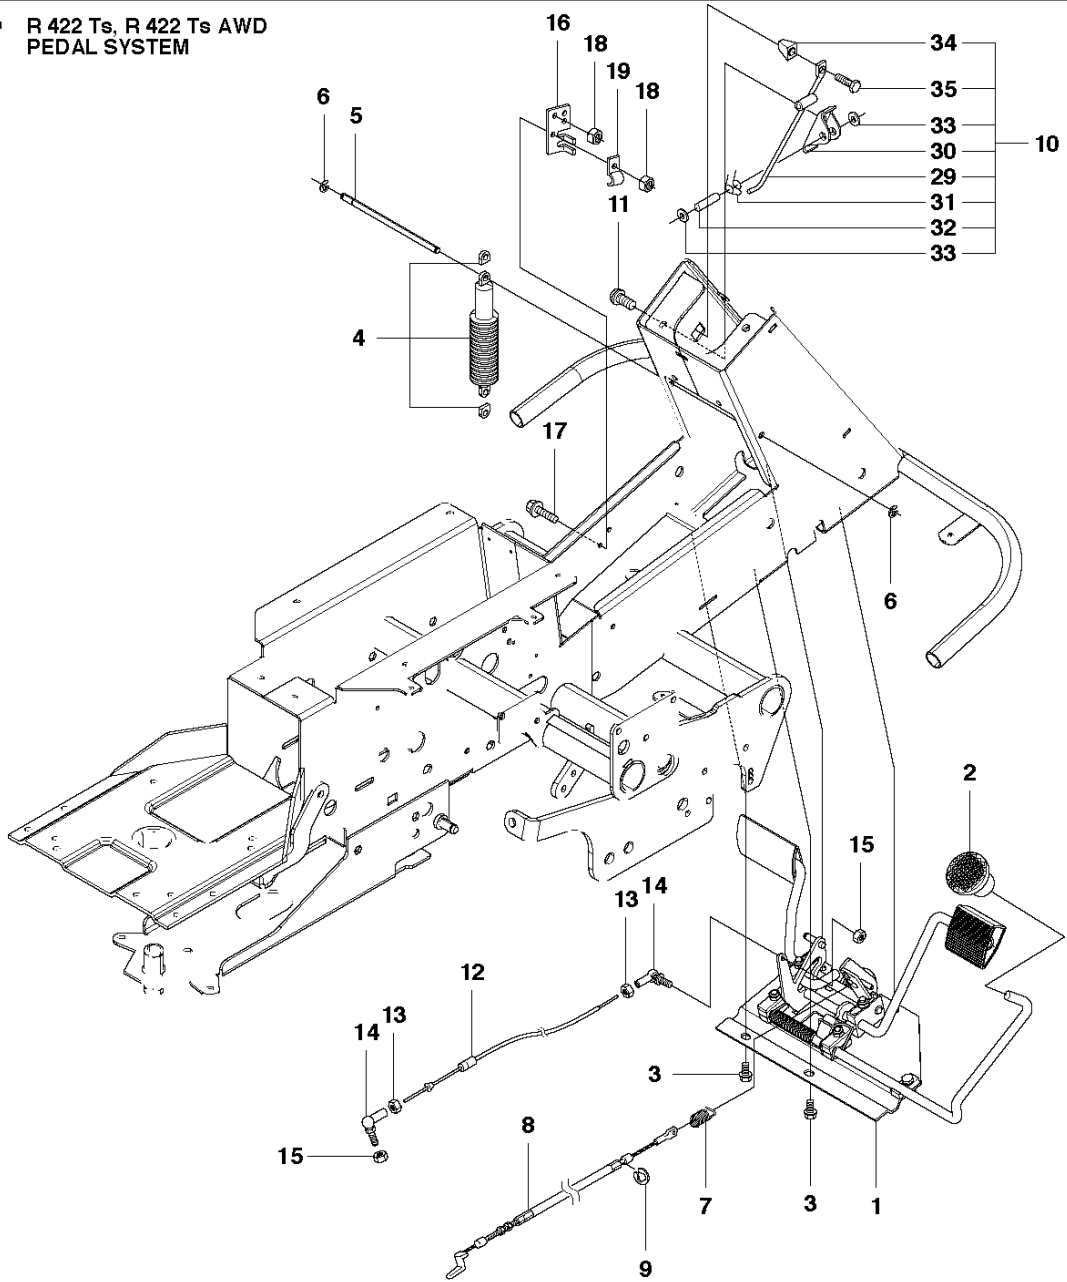

F R 422 Ts, R 422 Ts AWD
PEDAL SYSTEM

PEDALS