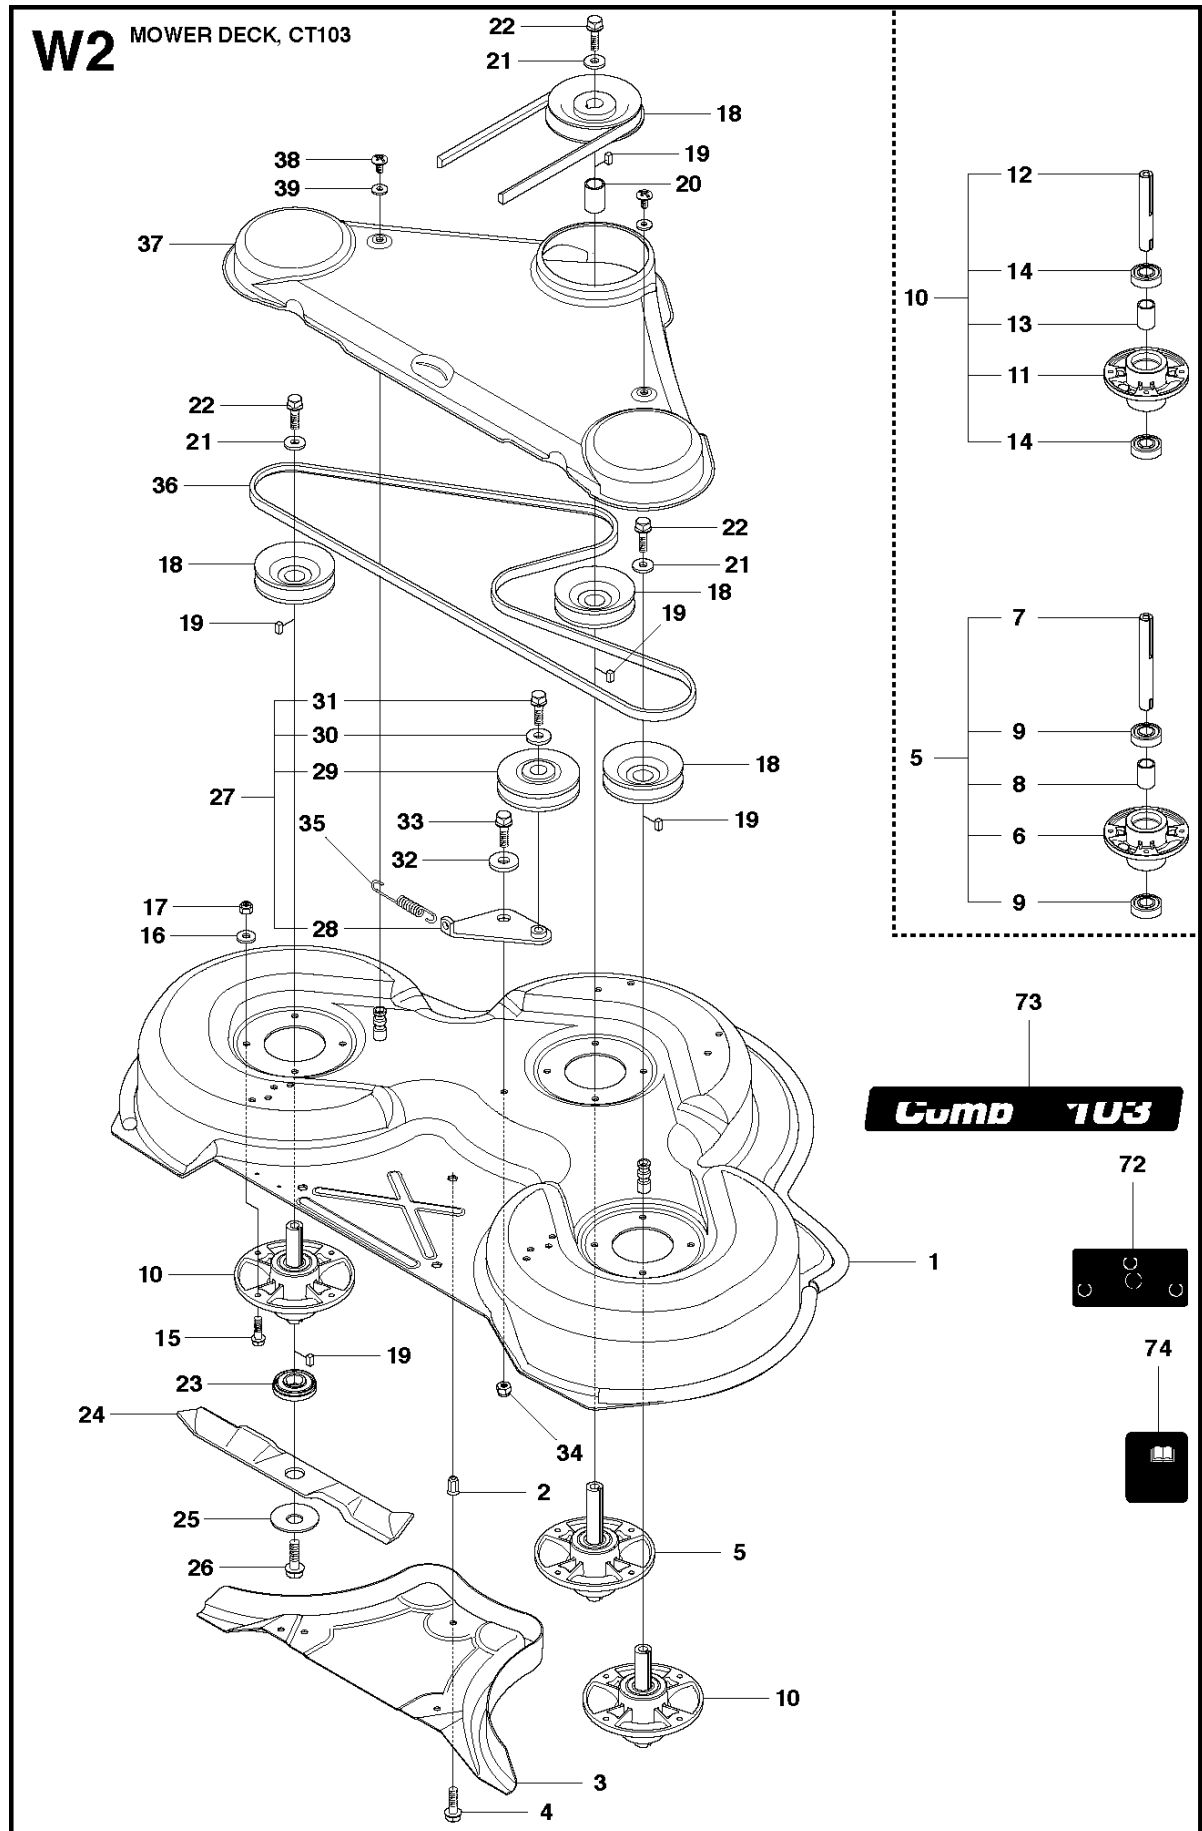

Ref	Part no.	Description	Remark	Qty	Kit
1	504 56 98-01	DECK SHELL ASSY		1	
2	506 91 62-01	BLIND RIVET NUT		3	
3	544 44 92-01	PLUG		1	
4	506 57 01-04	SCREW EHHFM		3	
5	535 50 35-01	KNIFE BEARING		1	
6	544 06 78-01	BEARING HOUSING		1	5
7	535 42 87-01	SHAFT		1	5
8	535 42 88-01	SPACER		1	5
9	738 22 05-19	BALL BEARING		2	5
10	535 50 35-02	KNIFE BEARING		2	
11	544 06 78-01	BEARING HOUSING		1	10
12	535 42 87-02	SHAFT		1	10
13	535 42 88-01	SPACER		1	10
14	738 22 05-19	BALL BEARING		2	10
15	535 42 38-01	SCREW RSQM		12	
16	734 11 64-01	WASHER		12	
17	732 21 18-01	LOCK NUT		12	
18	535 42 90-01	PULLEY		4	
19	506 53 35-01	PARALLEL KEY		7	
20	535 42 88-01	SPACER		1	
21	535 42 92-01	WASHER		3	
22	725 25 42-51	SCREW EHHM		3	
23	535 50 42-01	BLADE BRACKET		3	
24	504 19 04-01	RIDE ON BLADE		3	
25	506 79 23-02	KNIFE PLATE		3	
26	725 25 42-51	SCREW EHHM		3	
27	506 54 07-01	BELT TENSIONER ASSY		1	
28	506 51 95-01	SPÄNNARM KPL.		1	27
29	506 53 27-01	PULLEY		1	27
30	734 11 64-41	WASHER		1	27
31	506 55 83-02	SCREW EHHFT		1	27
32	506 91 87-02	WASHER		1	
33	725 24 51-71	SCREW EHHM		1	
34	732 21 18-01	LOCK NUT		1	
35	506 53 31-01	SPRING		1	
36	544 11 32-01	BELT		1	
37	544 09 61-01	BELT COVER		1	
38	506 98 26-01	SCREW		2	
39	506 55 97-01	WASHER		2	
72	506 78 97-01	LABEL		1	
73	544 23 81-11	LABEL		1	
74	506 92 90-01	LABEL		1