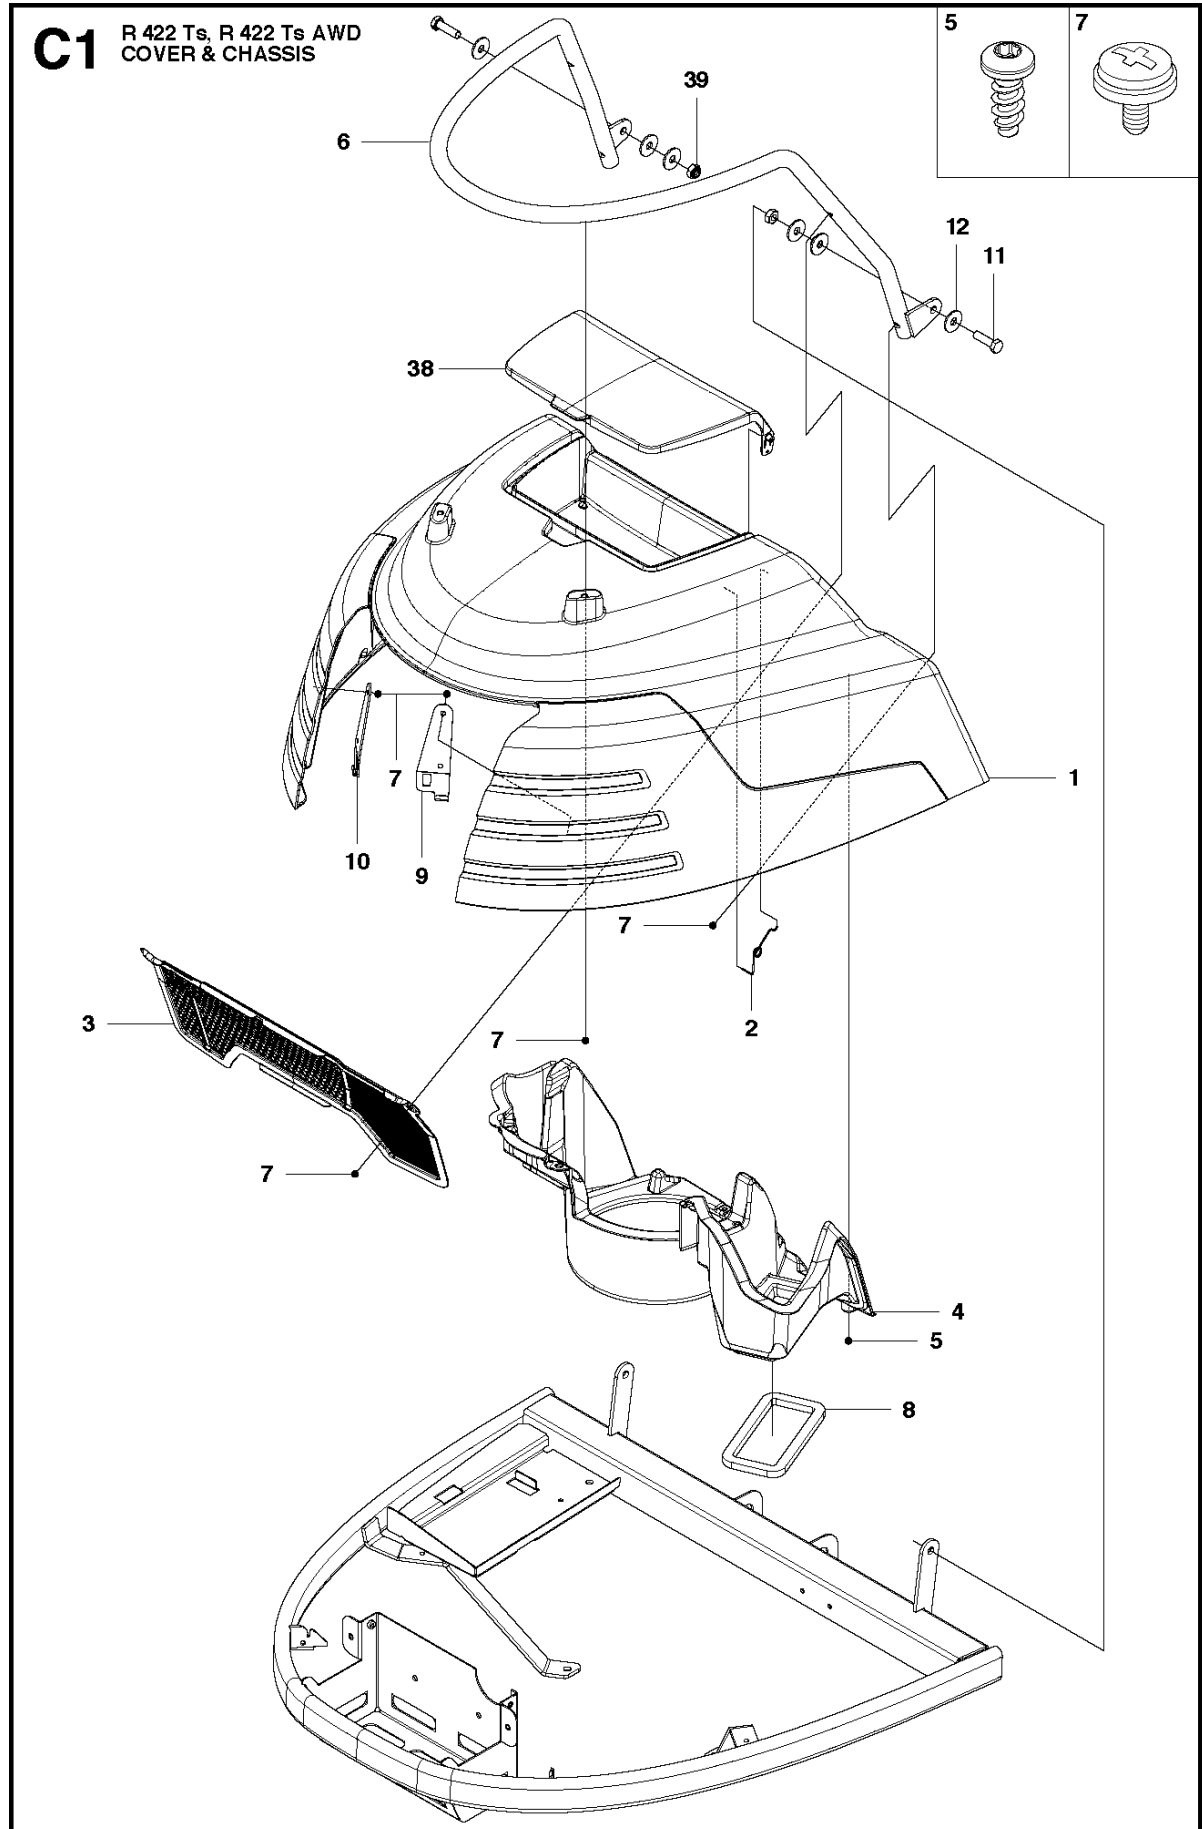

# SPARE PARTS LIST

RIDERS

R 422 Ts, 966632301, 2011-03