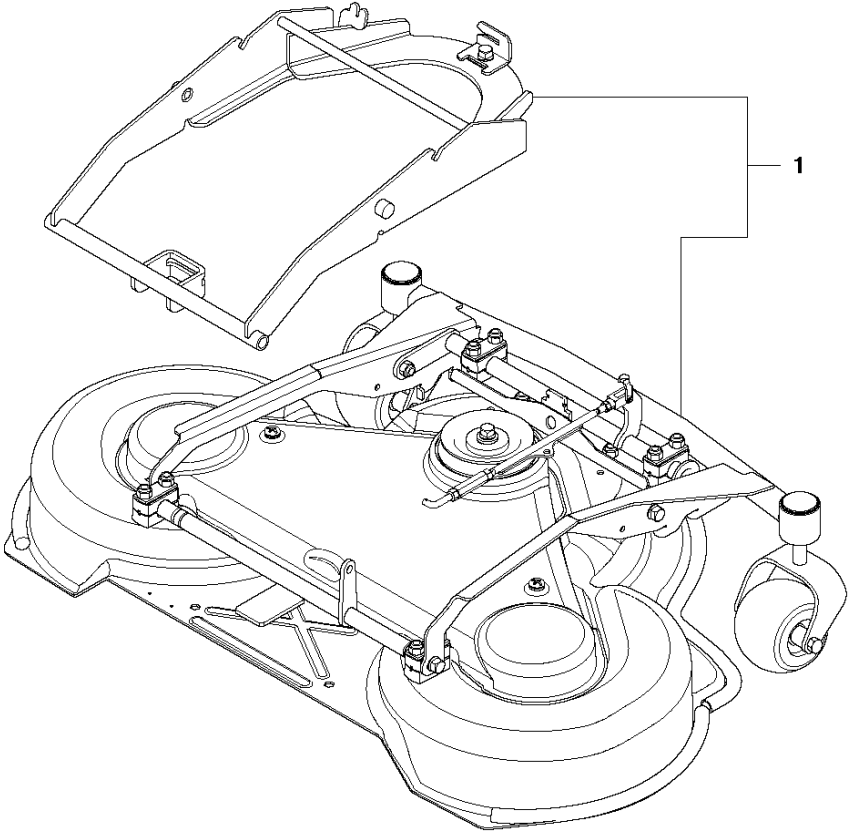

Ref	Part no.	Description	Remark	Qty	Kit
1	522 50 56-01	CUTTING DECK KIT		1	
2	506 91 62-01	BLIND RIVET NUT		3	
3	535 42 83-02	PLUG ASSY		1	
4	725 24 60-51	SCREW EHHM		3	
5	734 11 64-01	WASHER		3	
6	535 42 86-01	BLADE HOUSING ASSY		1	
7	535 42 89-01	BEARING HOUSING		1	6
8	535 42 87-01	SHAFT		1	6
9	535 42 88-01	SPACER		1	6
10	738 22 05-19	BALL BEARING		2	6
11	535 42 86-02	BLADE HOUSING ASSY		2	
12	535 42 89-01	BEARING HOUSING		1	11
13	535 42 87-02	SHAFT		1	11
14	535 42 88-01	SPACER		1	11
15	738 22 05-19	BALL BEARING		2	11
16	535 42 38-01	SCREW RSQM		12	
17	734 11 64-01	WASHER		12	
18	732 21 18-01	LOCK NUT		12	
19	535 42 90-01	PULLEY		4	
20	506 53 35-01	PARALLEL KEY		7	
21	535 42 88-01	SPACER		1	
22	535 42 92-01	WASHER		3	
23	725 25 42-51	SCREW EHHM		3	
24	535 50 42-01	BLADE BRACKET		3	
25	535 42 94-01	RIDE ON BLADE		3	
26	506 79 23-02	KNIFE PLATE		3	
27	725 25 42-51	SCREW EHHM		3	
28	506 54 07-01	BELT TENSIONER ASSY		1	
29	506 51 95-01	SPÄNNARM KPL.		1	28
30	506 53 27-01	PULLEY		1	28
31	734 11 64-41	WASHER		1	28
32	506 55 83-02	SCREW EHHFT		1	28
33	506 91 87-02	WASHER		1	
34	725 24 51-71	SCREW EHHM		1	
35	732 21 18-01	LOCK NUT		1	
36	506 53 31-01	SPRING		1	
37	535 42 95-01	BELT		1	
38	535 42 96-01	BELT COVER		1	
39	506 98 26-01	SCREW		2	
40	506 55 97-01	WASHER		2	
41	505 44 16-01	WHEEL		2	
42	505 45 03-01	TUBE		2	
43	725 25 02-71	SCREW EHHM		2	
44	732 21 20-01	NUT		2	
45	544 18 54-01	ROLLER		1	
46	544 22 10-01	SCREW EHHM		1	
47	732 21 22-01	NUT		1	
80	506 78 97-01	LABEL		1	
81	544 23 81-13	LABEL		1	
82	506 92 90-01	LABEL		1	
83	734 11 74-41	WASHER		2	

T MOWER DECK, CT103