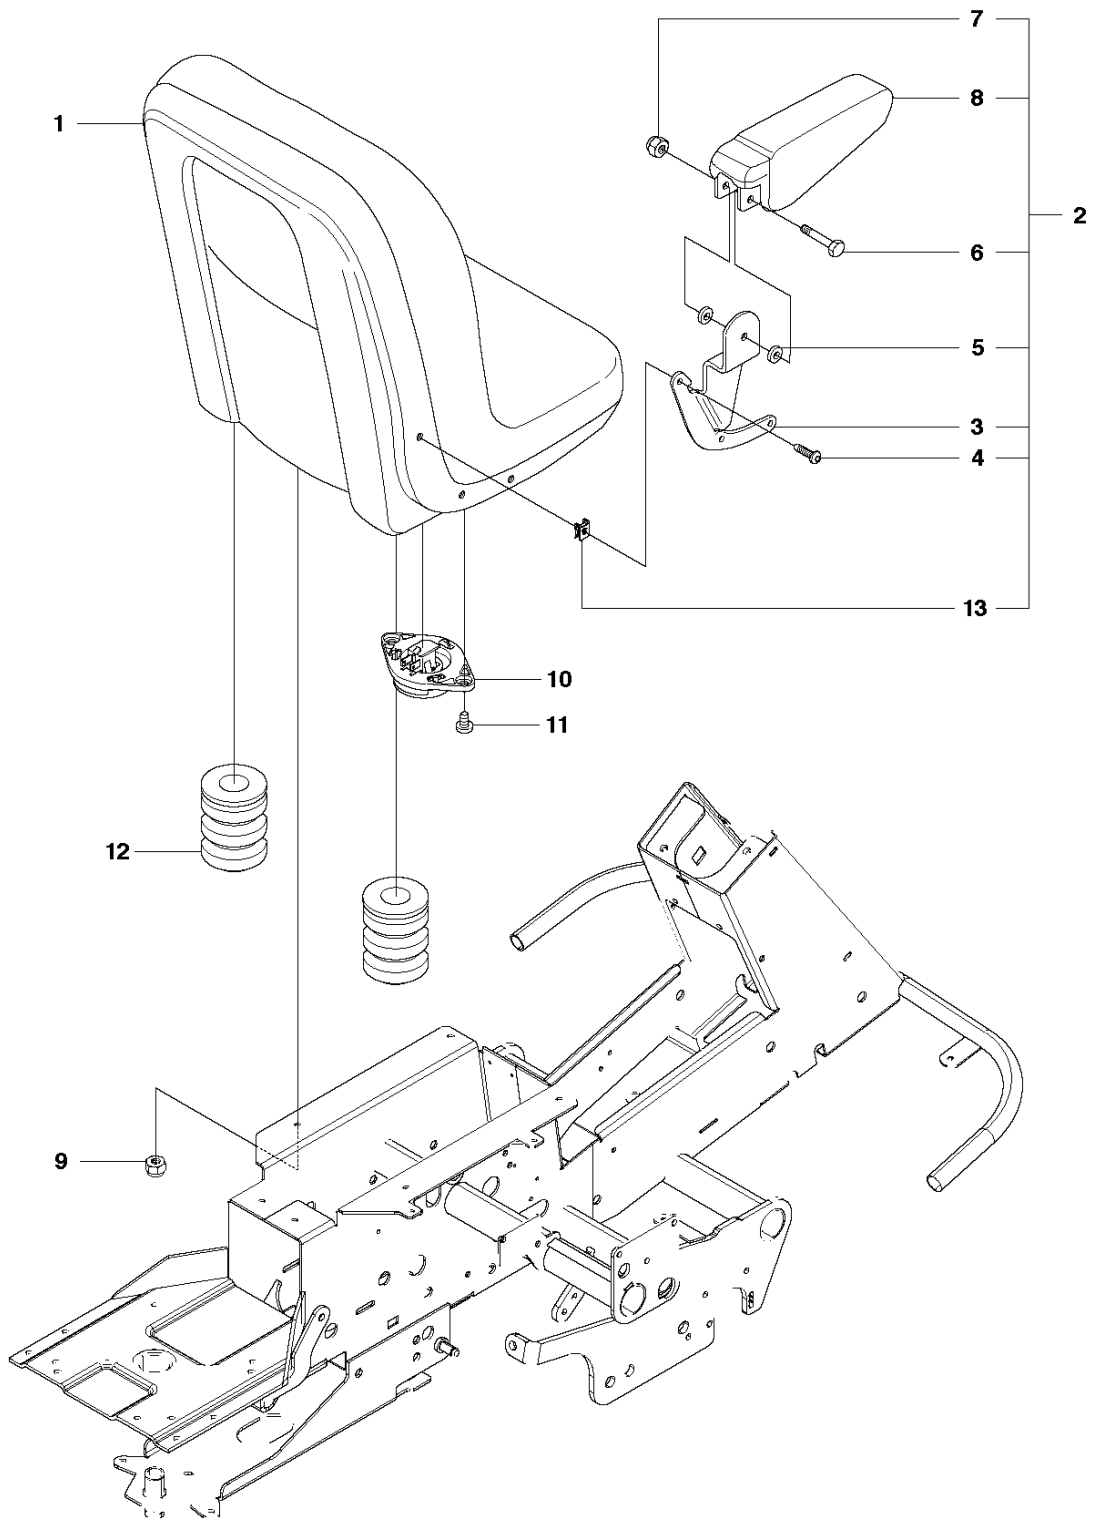

A R 422 Ts, R 422 Ts AWD
SEAT

SEAT

R 422 Ts, 966632301, 2011-03

Ref	Part no.	Description	Remark	Qty	Kit
1	525 40 64-01	SEAT ASSY		1	
2	525 40 65-01	ARM REST KIT		1	
3	535 41 49-75	BRACKET		1	2
3	535 41 49-76	BRACKET		1	2
4	580 72 10-01	SCREW		6	2
5	535 41 49-78	SPACER		4	2
6	535 41 49-79	SCREW		2	2
7	535 41 49-80	NUT		2	2
8	535 41 49-81	ARMSTÖD		2	2
9	732 21 18-01	LOCK NUT		4	
10	506 56 56-01	SÄTESBRYTARE KPL		1	
11	503 21 88-16	SCREW IHSCFT		2	
12	529 29 24-01	DAMPING PIECE		2	
13	580 72 11-01	SPEED NUT		2	2