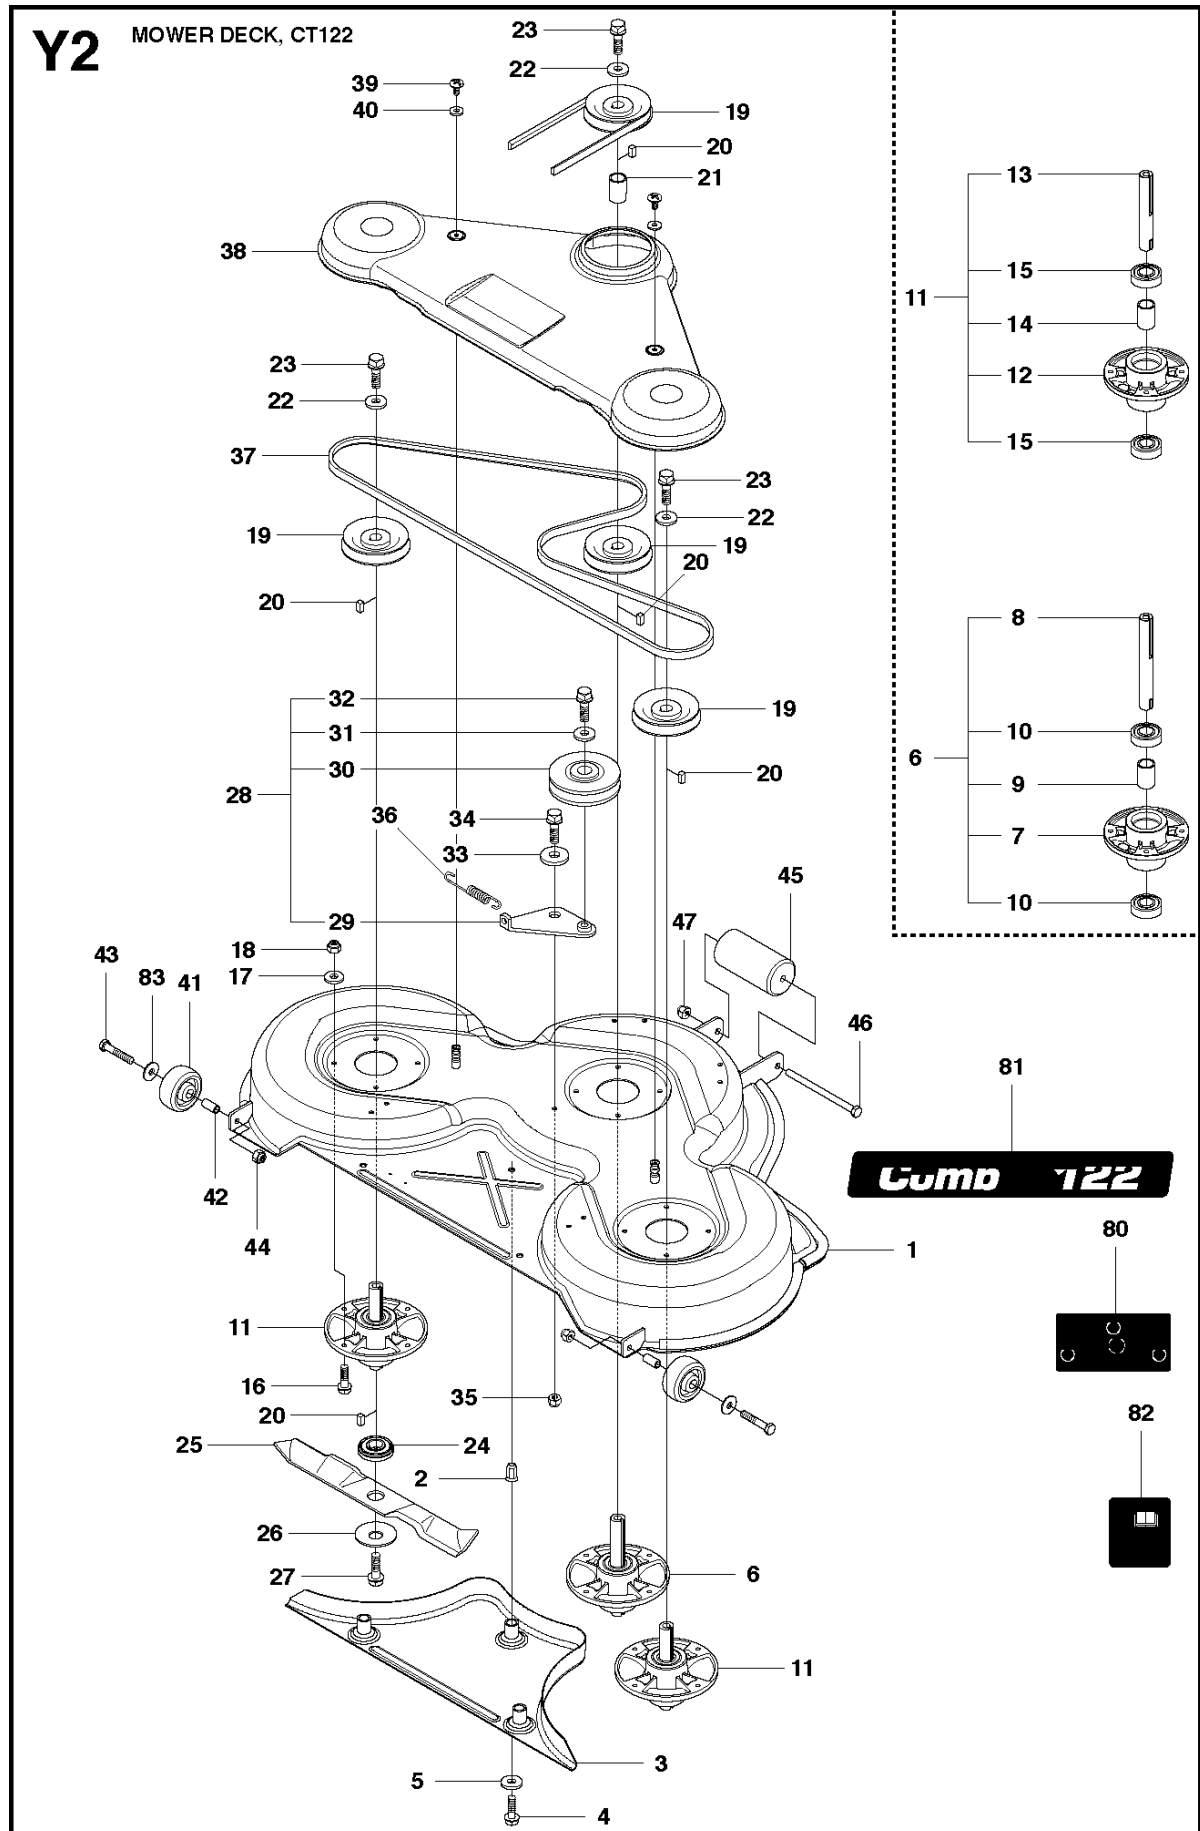

Ref	Part no.	Description	Remark	Qty	Kit
1	522 50 56-01	CUTTING DECK KIT		1	
2	506 91 62-01	BLIND RIVET NUT		3	
3	535 42 83-02	PLUG ASSY		1	
4	725 24 60-51	SCREW EHHM		3	
5	734 11 64-01	WASHER		3	
6	535 42 86-01	BLADE HOUSING ASSY		1	
7	535 42 89-01	BEARING HOUSING		1	6
8	535 42 87-01	SHAFT		1	6
9	535 42 88-01	SPACER		1	6
10	738 22 05-19	BALL BEARING		2	6
11	535 42 86-02	BLADE HOUSING ASSY		2	
12	535 42 89-01	BEARING HOUSING		1	11
13	535 42 87-02	SHAFT		1	11
14	535 42 88-01	SPACER		1	11
15	738 22 05-19	BALL BEARING		2	11
16	535 42 38-01	SCREW RSQM		12	
17	734 11 64-01	WASHER		12	
18	732 21 18-01	LOCK NUT		12	
19	535 42 90-01	PULLEY		4	
20	506 53 35-01	PARALLEL KEY		7	
21	535 42 88-01	SPACER		1	
22	535 42 92-01	WASHER		3	
23	725 25 42-51	SCREW EHHM		3	
24	535 50 42-01	BLADE BRACKET		3	
25	535 42 94-01	RIDE ON BLADE		3	
26	506 79 23-02	KNIFE PLATE		3	
27	725 25 42-51	SCREW EHHM		3	
28	506 54 07-01	BELT TENSIONER ASSY		1	
29	506 51 95-01	SPÄNNARM KPL.		1	28
30	506 53 27-01	PULLEY		1	28
31	734 11 64-41	WASHER		1	28
32	506 55 83-02	SCREW EHHFT		1	28
33	506 91 87-02	WASHER		1	
34	725 24 51-71	SCREW EHHM		1	
35	732 21 18-01	LOCK NUT		1	
36	506 53 31-01	SPRING		1	
37	535 42 95-01	BELT		1	
38	535 42 96-01	BELT COVER		1	
39	506 98 26-01	SCREW		2	
40	506 55 97-01	WASHER		2	
41	505 44 16-01	WHEEL		2	
42	505 45 03-01	TUBE		2	
43	725 25 02-71	SCREW EHHM		2	
44	732 21 20-01	NUT		2	
45	544 18 54-01	ROLLER		1	
46	544 22 10-01	SCREW EHHM		1	
47	732 21 22-01	NUT		1	
80	506 78 97-01	LABEL		1	
81	544 23 81-13	LABEL		1	
82	506 92 90-01	LABEL		1	
83	734 11 74-41	WASHER		2