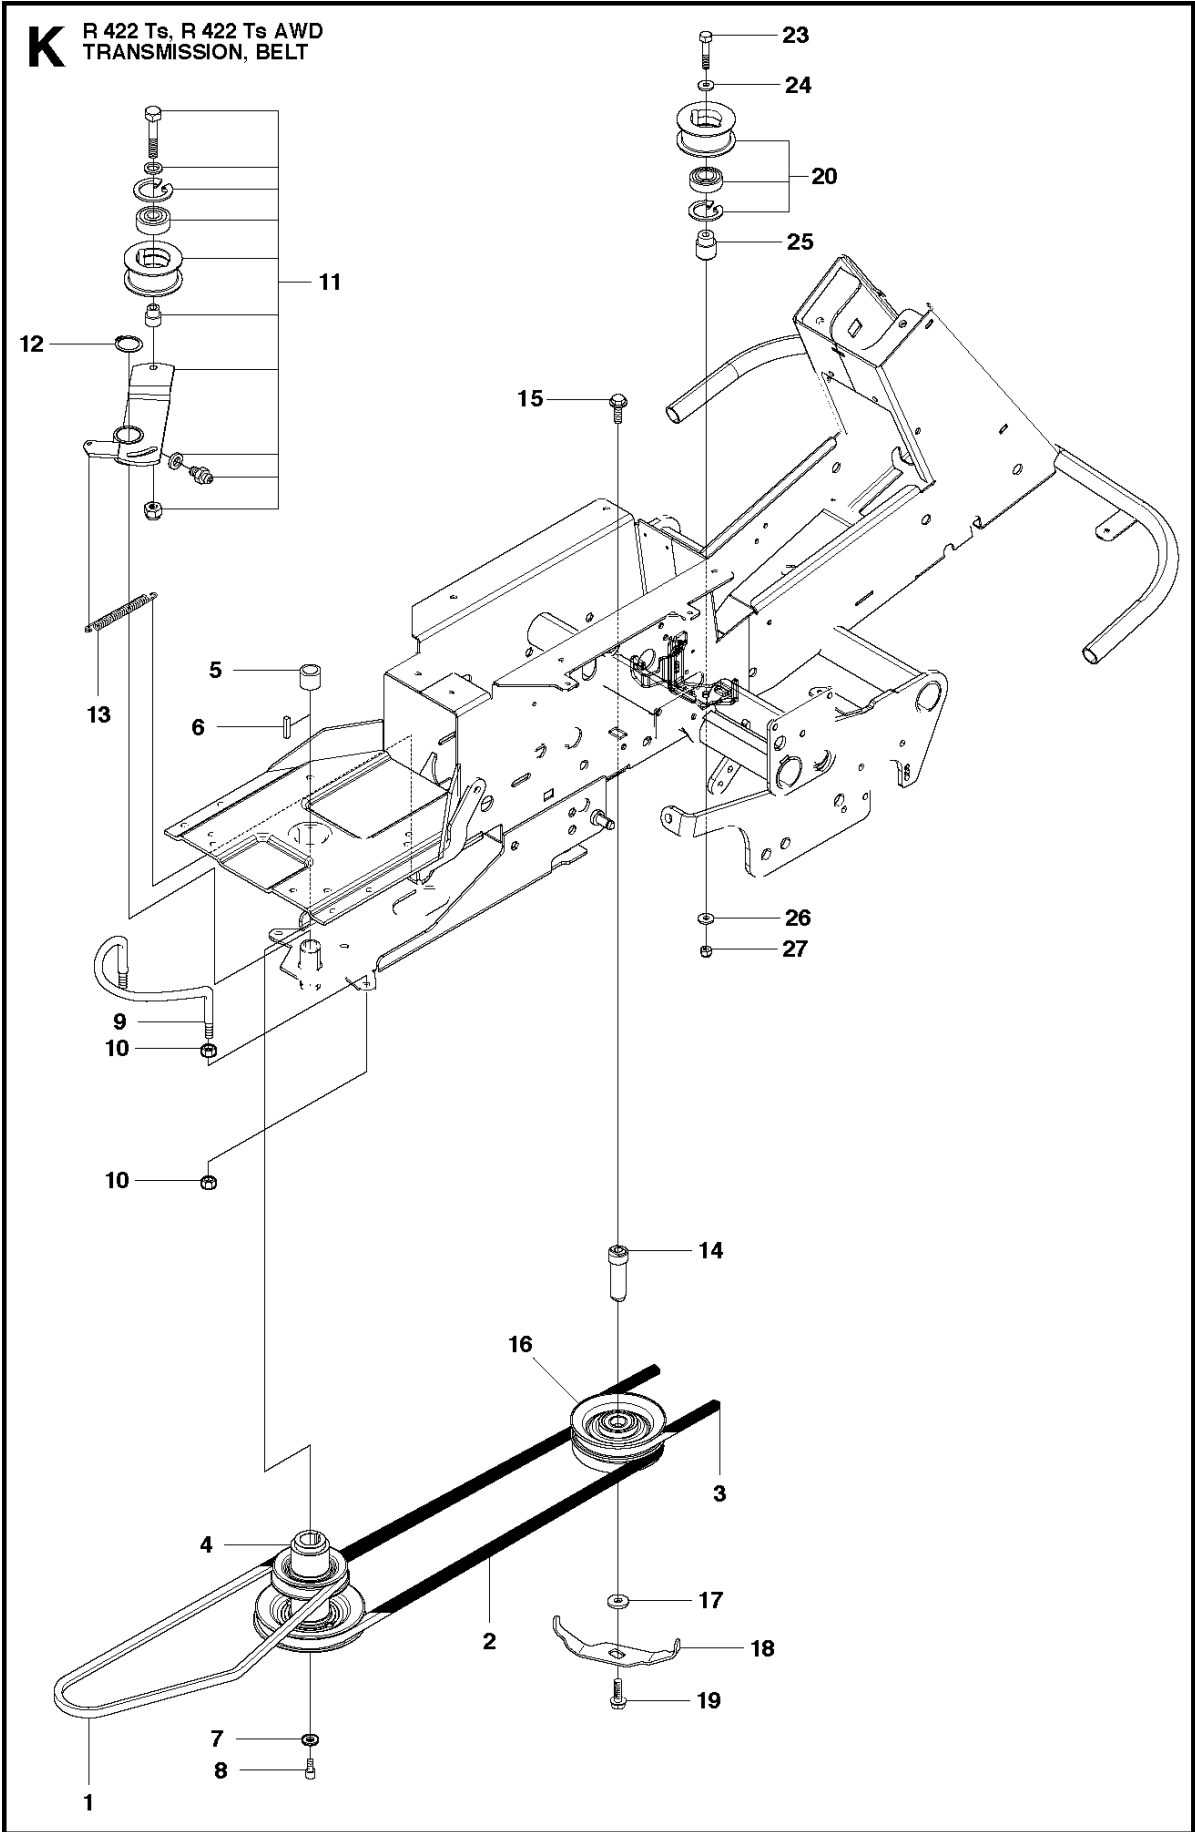

TRANSMISSION

R 422 Ts, 966632301, 2011-03

Ref	Part no.	Description	Remark	Qty	Kit
1	506 99 19-01	DRIVE BELT		1	
2	535 42 47-01	DRIVE BELT		1	
3	535 42 48-01	DRIVE BELT		1	
4	535 48 24-01	PULLEY		1	
5	506 50 92-01	SPACING SLEEVE		1	
6	506 55 59-01	WEDGE		1	
7	506 59 75-01	WASHER		1	
8	506 55 60-02	SCREW UNC		1	
9	506 66 45-01	BELT GUIDE		1	
10	731 23 20-51	HEXAGON NUT		4	
11	535 48 44-02	BELT TENSIONER ASSY		1	
12	735 31 26-00	CIRCLIP		1	
13	506 66 56-01	SPRING		1	
14	544 42 61-02	SHAFT		1	
15	506 67 54-02	SCREW EHHFM		1	
16	535 48 22-01	MELLANHJUL		1	
17	506 77 57-01	WASHER		1	
18	544 40 53-01	BELT GUIDE		1	
19	506 57 01-05	SCREW EHHFM		1	
20	505 15 39-01	BELT TENSIONER WHEEL ASSY		1	
23	725 24 61-51	SCREW EHHM		1	
24	734 11 64-41	WASHER		1	
25	544 00 29-01	BUSHING		1	
26	734 11 64-01	WASHER		1	
27	732 21 18-01	LOCK NUT		1