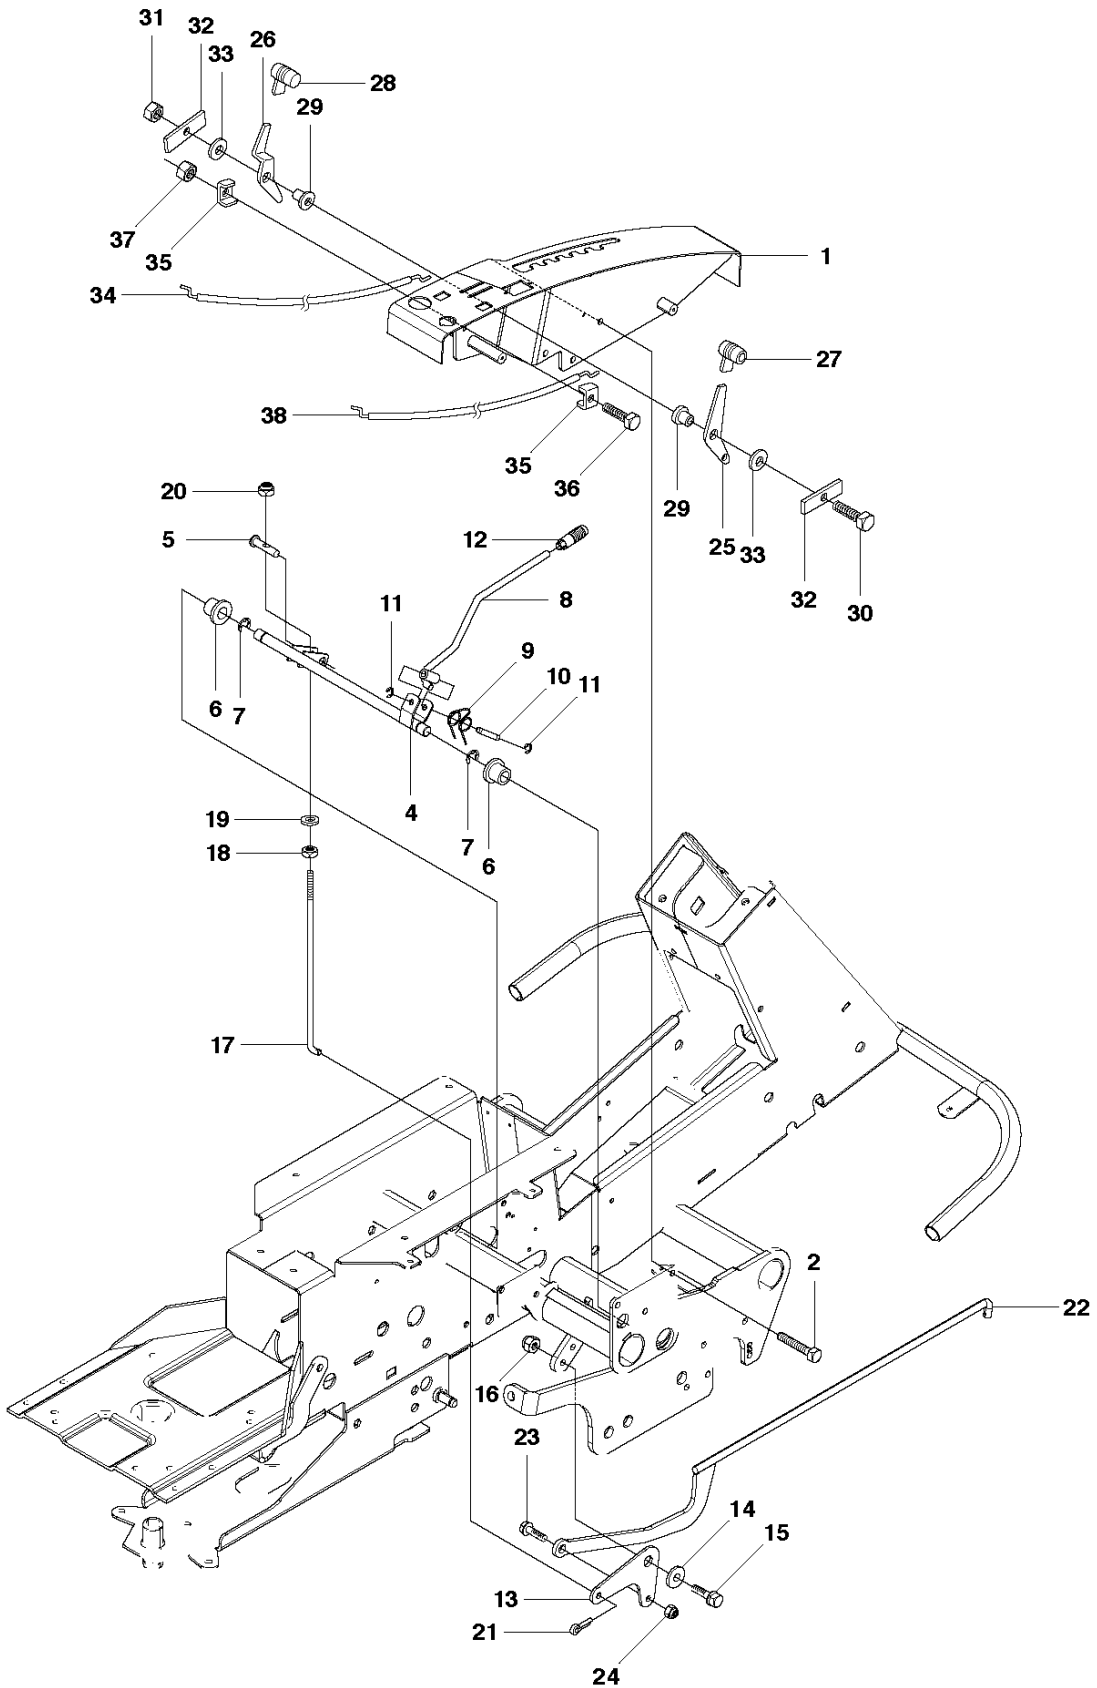

E R 422 Ts, R 422 Ts AWD
HEIGHT ADJUSTER & CONTROL UNIT

HEIGHT ADJUSTMENT

R 422 Ts, 966632301, 2011-03

Ref	Part no.	Description	Remark	Qty	Kit
1	535 47 54-02	CONTROL PLATE		1	
2	725 24 51-71	SCREW EHHM		3	
4	506 78 45-02	CONTROL LEVER ASSY		1	
5	506 78 46-01	PIN		1	
6	506 55 43-01	BEARING		2	
7	735 31 22-20	E-CLIP		2	
8	506 78 47-01	REGLERSPAK KPL.		1	
9	506 53 14-01	SPRING		1	
10	506 53 15-01	SHAFT		1	
11	735 31 09-20	E-CLIP		2	
12	506 54 20-01	HANDLE		1	
13	502 63 63-01	LINK		1	
14	506 91 87-02	WASHER		1	
15	725 24 53-71	SCREW EHHM		1	
16	732 21 16-01	NUT		1	
17	506 85 45-01	HEIGHT ROD		1	
18	731 23 18-01	HEXAGON NUT		1	
19	734 11 72-01	WASHER		1	
20	732 21 18-01	LOCK NUT		1	
21	721 61 83-01	SPLIT PIN		1	
22	502 63 64-02	CONNECTOR ROD		1	
23	506 59 74-01	COLLAR SCREW		1	
24	731 23 18-01	HEXAGON NUT		1	
25	506 86 59-03	CONTROL		1	
26	506 86 59-04	CONTROL		1	
27	506 88 91-01	KNOB		1	
28	506 88 91-02	KNOB		1	
29	506 88 89-01	BUSHING		2	
30	725 23 74-71	SCREW EHHM		1	
31	732 21 16-01	NUT		1	
32	506 92 85-02	LOCK WASHER		2	
33	506 83 94-01	SPRING WASHER		2	
34	506 86 39-08	THROTTLE CABLE ASSY		1	
35	506 50 82-01	CLIP		2	
36	725 23 35-51	SCREW EHHM		1	
37	732 21 14-01	LOCK NUT		1	
38	506 86 39-09	THROTTLE CABLE ASSY		1