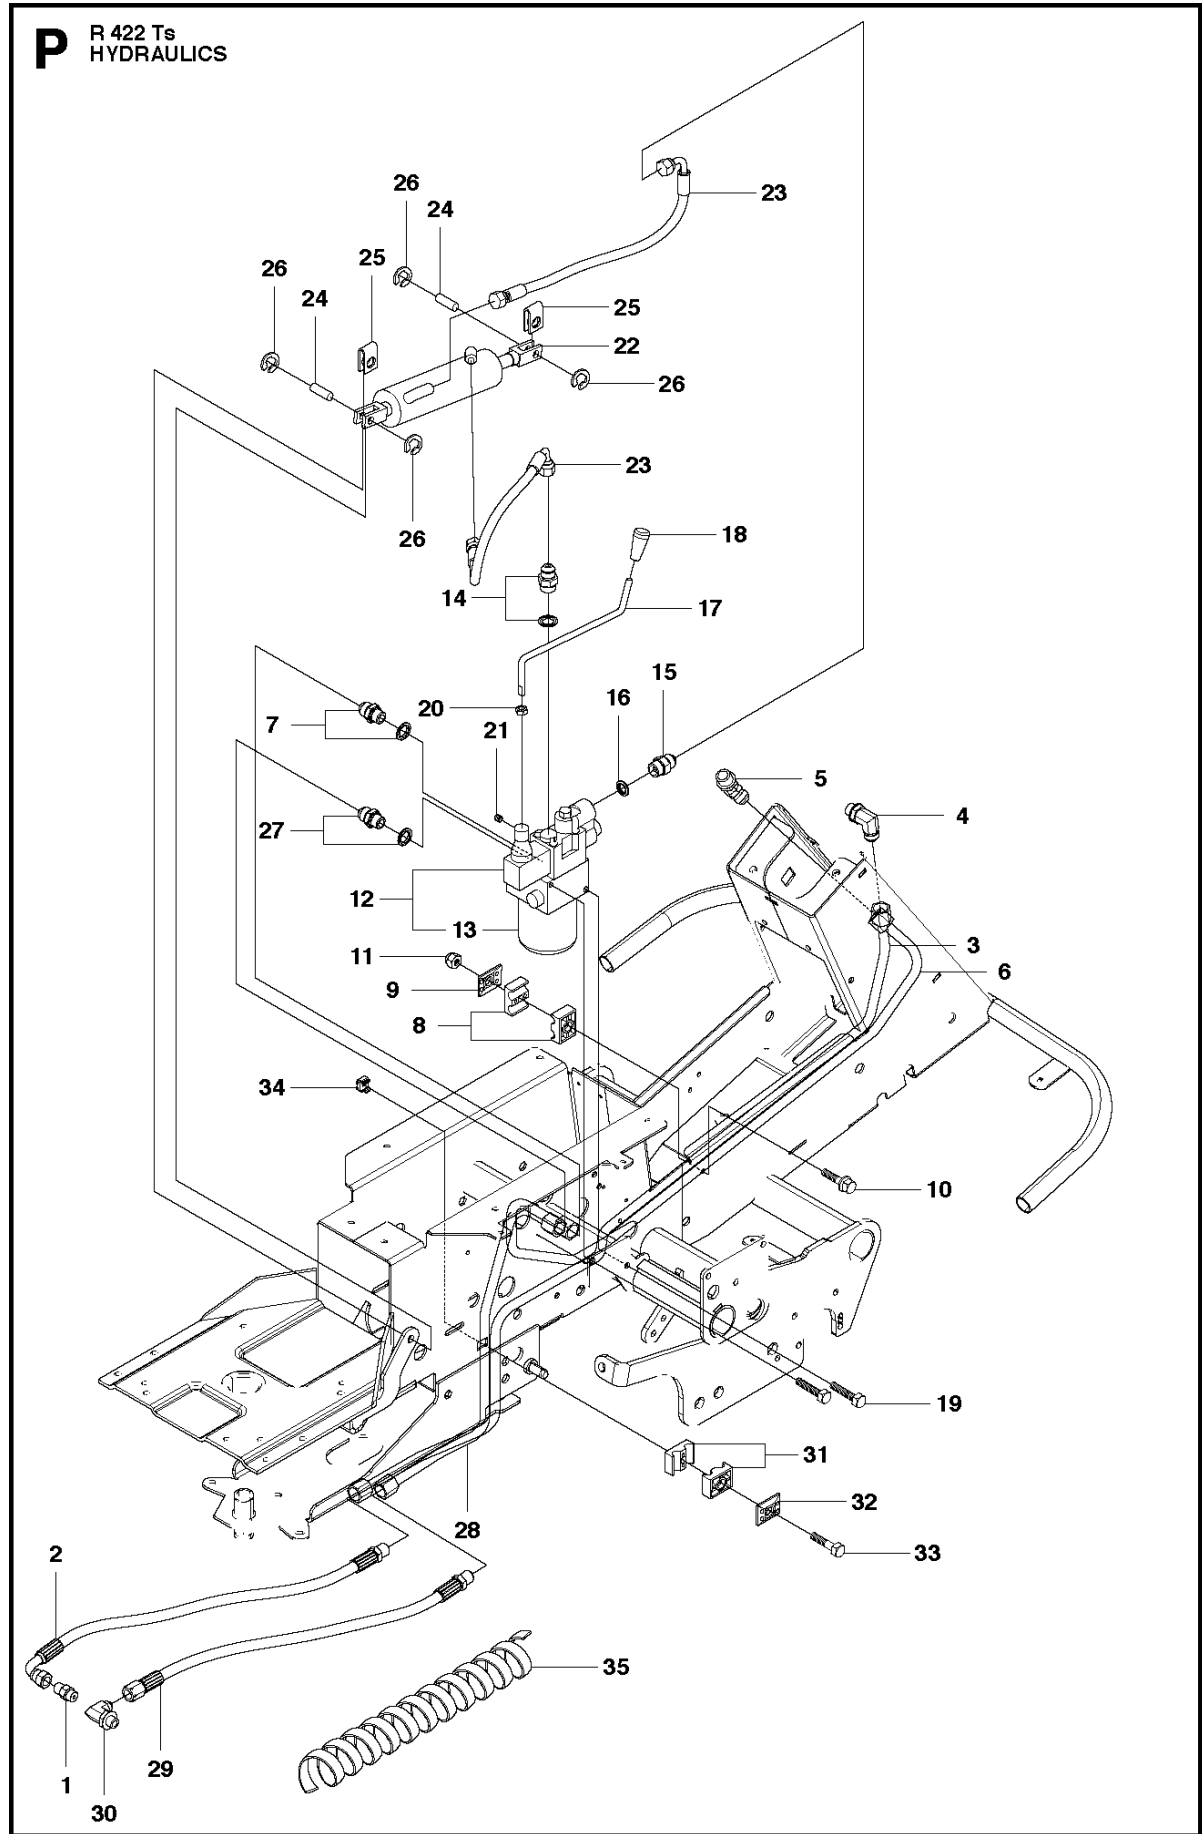

HYDRAULICS

R 422 Ts, 966632301, 2011-03

Ref	Part no.	Description	Remark	Qty	Kit
1	535 42 65-01	PIPE FITTING		1	
2	535 45 03-01	HYDRAULIC HOSE		1	
3	544 83 42-01	HYDRAULIC PIPE		1	
4	535 43 73-01	PIPE FITTING		1	
5	535 42 69-01	PIPE FITTING		1	
6	504 20 99-01	HYDRAULIC PIPE		1	
7	535 42 68-01	PIPE FITTING		1	
8	544 37 33-03	PIPE CLAMP		1	
9	535 43 85-01	COVER WASHER		1	
10	535 47 52-45	SCREW EHHFM		1	
11	732 21 16-01	NUT		1	
12	522 53 56-01	FILTER UNIT		1	
13	535 42 75-02	FILTER		1	12
14	535 43 70-01	PIPE FITTING		1	
15	535 43 71-01	PIPE FITTING		1	
16	535 43 72-01	RUBBER STEEL WASHER		1	
17	505 44 00-01	LIFTING LEVER		1	
18	535 43 82-01	KNOB		1	
19	725 24 49-71	SCREW EHHM		2	
20	731 23 18-01	HEXAGON NUT		1	
21	728 84 43-05	SCREW IHSETM		1	
22	535 42 72-01	CYLINDER ASSY		1	
23	535 42 71-03	HYDRAULIC HOSE		2	
24	535 43 76-01	LOCKING PIN		2	
25	535 45 66-01	U-PLÅT		2	
26	735 31 12-00	CIRCLIP		4	
27	535 42 68-01	PIPE FITTING		1	
28	544 83 44-01	HYDRAULIC PIPE		1	
29	535 45 04-02	HYDRAULIC HOSE		1	
30	535 42 66-01	PIPE FITTING		1	
31	544 37 33-03	PIPE CLAMP		1	
32	535 43 85-01	COVER WASHER		1	
33	535 47 52-45	SCREW EHHFM		1	
34	544 81 17-02	CAGE NUT		1	
35	544 02 66-01	HOSE GUARD		1