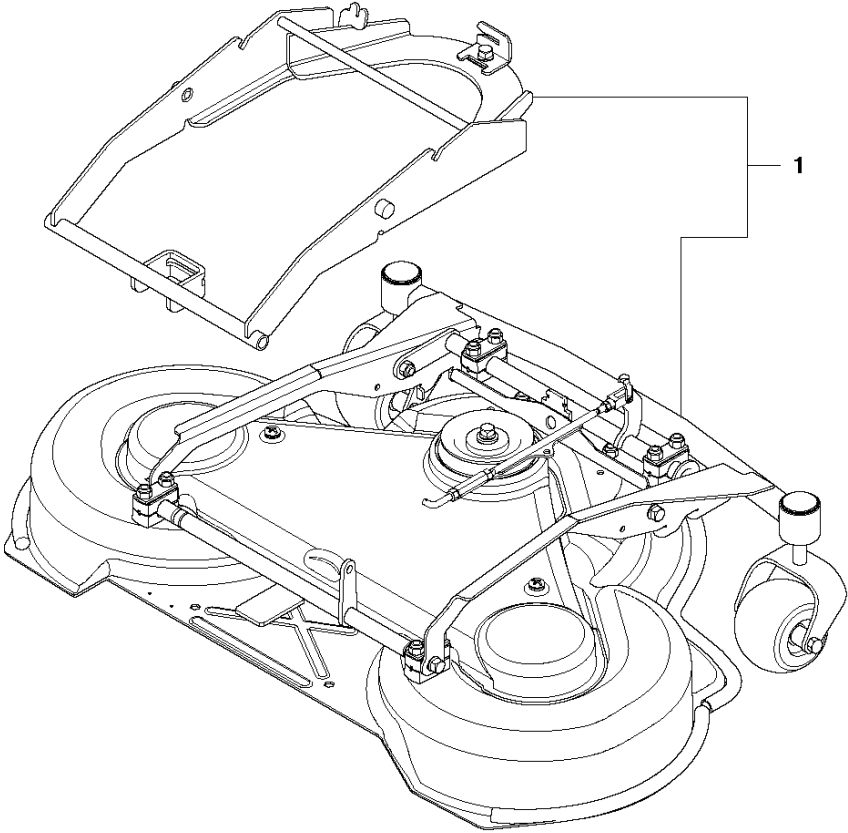

MOWER DECK / CUTTING DECK

R 422 Ts AWD, 966632501, 2011-03

Ref	Part no.	Description	Remark	Qty	Kit
1	522 50 56-01	CUTTING DECK KIT		1	
2	506 91 62-01	BLIND RIVET NUT		3	
3	535 42 83-02	PLUG ASSY		1	
4	725 24 60-51	SCREW EHHM		3	
5	734 11 64-01	WASHER		3	
6	535 42 86-01	BLADE HOUSING ASSY		1	
7	535 42 89-01	BEARING HOUSING		1	6
8	535 42 87-01	SHAFT		1	6
9	535 42 88-01	SPACER		1	6
10	738 22 05-19	BALL BEARING		2	6
11	535 42 86-02	BLADE HOUSING ASSY		2	
12	535 42 89-01	BEARING HOUSING		1	11
13	535 42 87-02	SHAFT		1	11
14	535 42 88-01	SPACER		1	11
15	738 22 05-19	BALL BEARING		2	11
16	535 42 38-01	SCREW RSQM		12	
17	734 11 64-01	WASHER		12	
18	732 21 18-01	LOCK NUT		12	
19	535 42 90-01	PULLEY		4	
20	506 53 35-01	PARALLEL KEY		7	
21	535 42 88-01	SPACER		1	
22	535 42 92-01	WASHER		3	
23	725 25 42-51	SCREW EHHM		3	
24	535 50 42-01	BLADE BRACKET		3	
25	535 42 94-01	RIDE ON BLADE		3	
26	506 79 23-02	KNIFE PLATE		3	
27	725 25 42-51	SCREW EHHM		3	
28	506 54 07-01	BELT TENSIONER ASSY		1	
29	506 51 95-01	SPÄNNARM KPL.		1	28
30	506 53 27-01	PULLEY		1	28
31	734 11 64-41	WASHER		1	28
32	506 55 83-02	SCREW EHHFT		1	28
33	506 91 87-02	WASHER		1	
34	725 24 51-71	SCREW EHHM		1	
35	732 21 18-01	LOCK NUT		1	
36	506 53 31-01	SPRING		1	
37	535 42 95-01	BELT		1	
38	535 42 96-01	BELT COVER		1	
39	506 98 26-01	SCREW		2	
40	506 55 97-01	WASHER		2	
41	505 44 16-01	WHEEL		2	
42	505 45 03-01	TUBE		2	
43	725 25 02-71	SCREW EHHM		2	
44	732 21 20-01	NUT		2	
45	544 18 54-01	ROLLER		1	
46	544 22 10-01	SCREW EHHM		1	
47	732 21 22-01	NUT		1	
80	506 78 97-01	LABEL		1	
81	544 23 81-13	LABEL		1	
82	506 92 90-01	LABEL		1	
83	734 11 74-41	WASHER		2	

T MOWER DECK, CT103