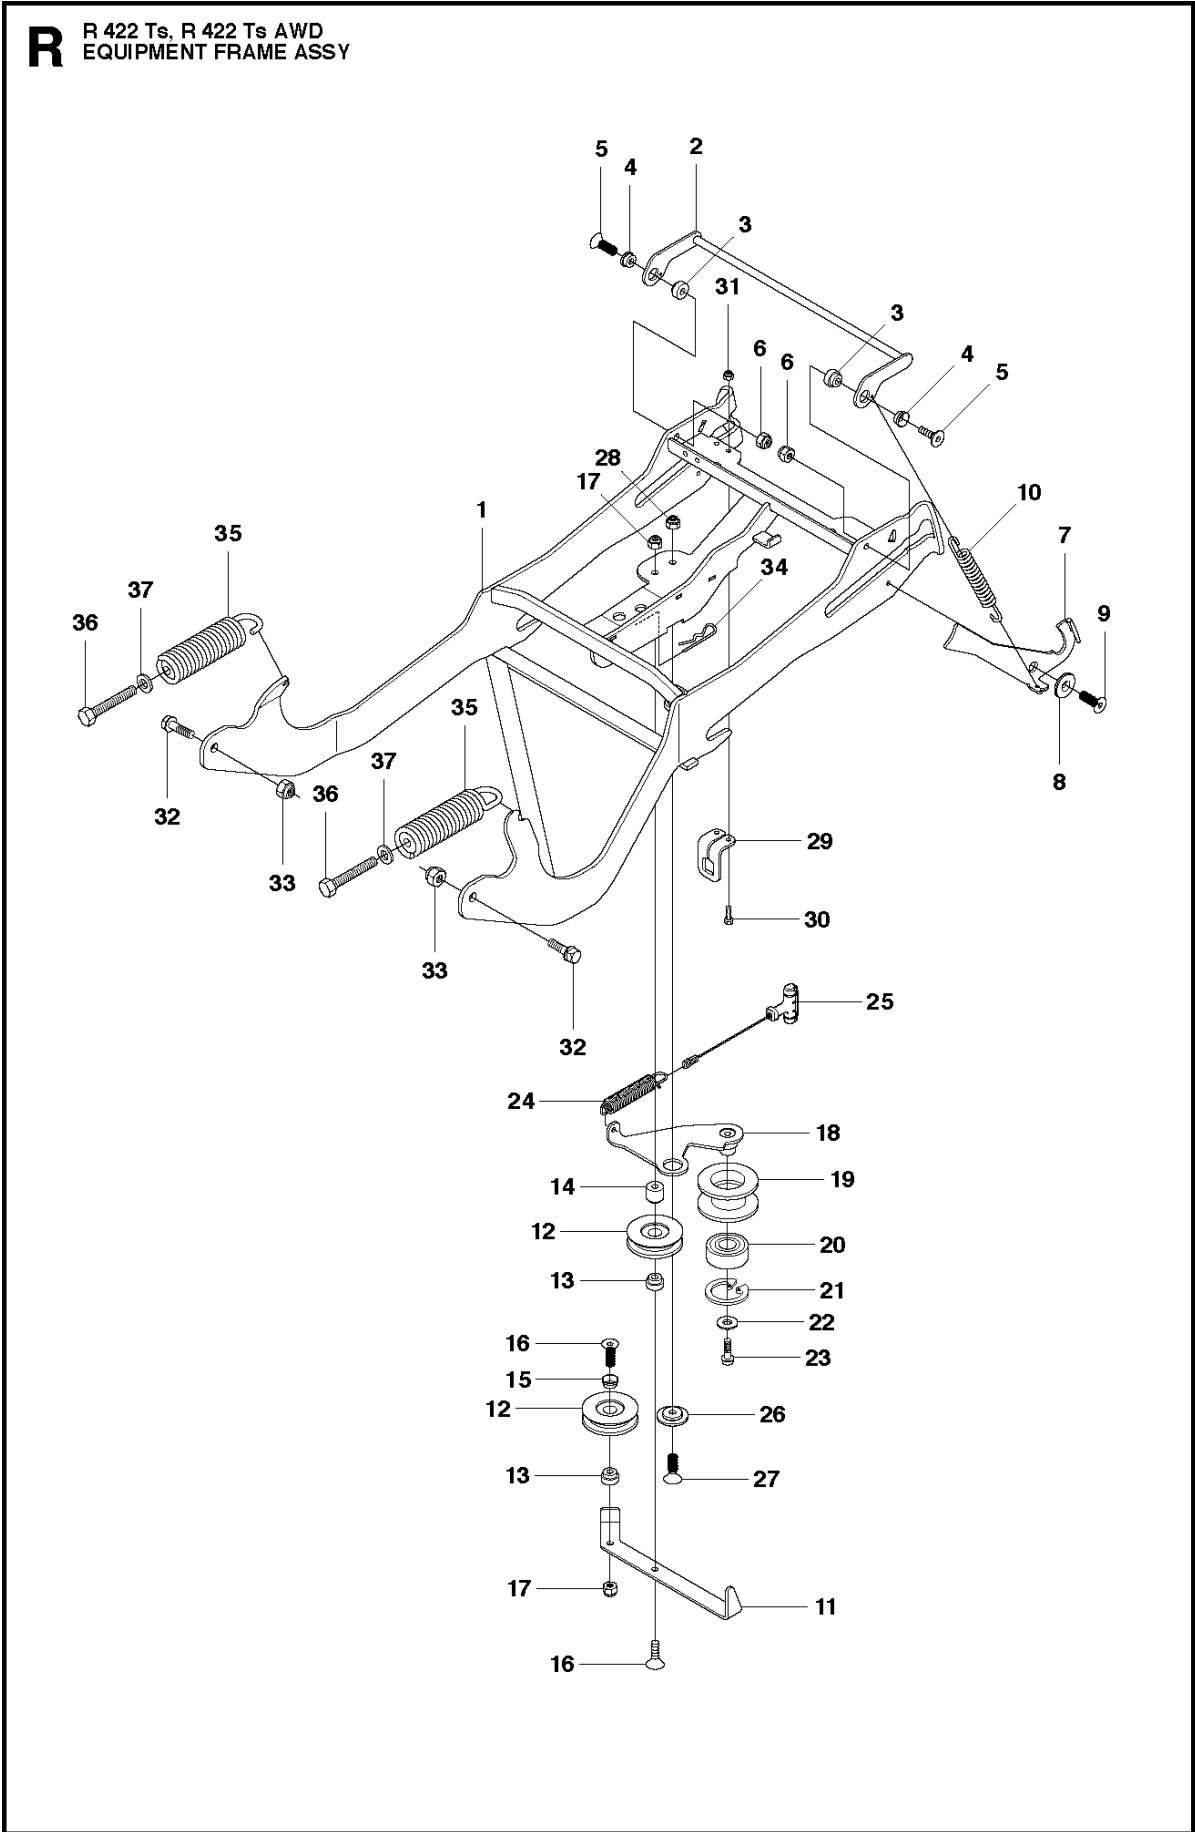

R R 422 Ts, R 422 Ts AWD
EQUIPMENT FRAME ASSY

FRAME

R 422 Ts AWD, 966632501, 2011-03

Ref	Part no.	Description	Remark	Qty	Kit
1	502 63 79-01	EQUIPMENT FRAME		1	
2	504 55 78-01	HOOK		1	
3	544 00 34-01	BUSHING		2	
4	506 99 33-02	SLEEVE		2	
5	725 64 59-01	SCREW IHCSFM		2	
6	732 21 18-01	LOCK NUT		2	
7	504 55 80-01	LEVER		1	
8	506 91 87-01	WASHER		1	
9	725 64 48-01	SCREW IHCSFM		1	
10	506 53 56-03	DRAW SPRING		1	
11	504 81 28-01	BELT GUIDE		1	
12	544 00 46-01	PULLEY ASSY		2	
13	544 00 34-01	BUSHING		2	
14	544 00 34-02	BUSHING		1	
15	506 99 33-02	SLEEVE		1	
16	725 24 62-51	SCREW EHHM		2	
17	732 21 18-01	LOCK NUT		2	
18	504 62 19-01	BELT TENSIONER		1	
19	506 92 89-01	PULLEY		1	
20	738 21 04-04	BALL BEARING		1	
21	735 31 38-10	CIRCLIP		1	
22	734 11 64-41	WASHER		1	
23	506 55 83-02	SCREW EHHFT		1	
24	504 62 24-01	SPRING		1	
25	504 62 21-01	HANDLE ASSY		1	
26	505 45 17-01	WASHER		1	
27	725 64 53-01	SCREW IHCSFM		1	
28	732 21 18-01	LOCK NUT		1	
29	504 62 17-01	GUIDE		1	
30	725 23 68-71	SCREW EHHM		2	
31	732 21 16-01	NUT		2	
32	506 89 58-01	COLLAR SCREW		2	
33	732 25 22-01	HEXAGON LOCKING NUT		2	
34	506 96 66-01	HAIR PIN COTTER		1	
35	505 42 09-01	SPRING		2	
36	725 25 15-71	SCREW EHHM		2	
37	734 11 72-01	WASHER		2