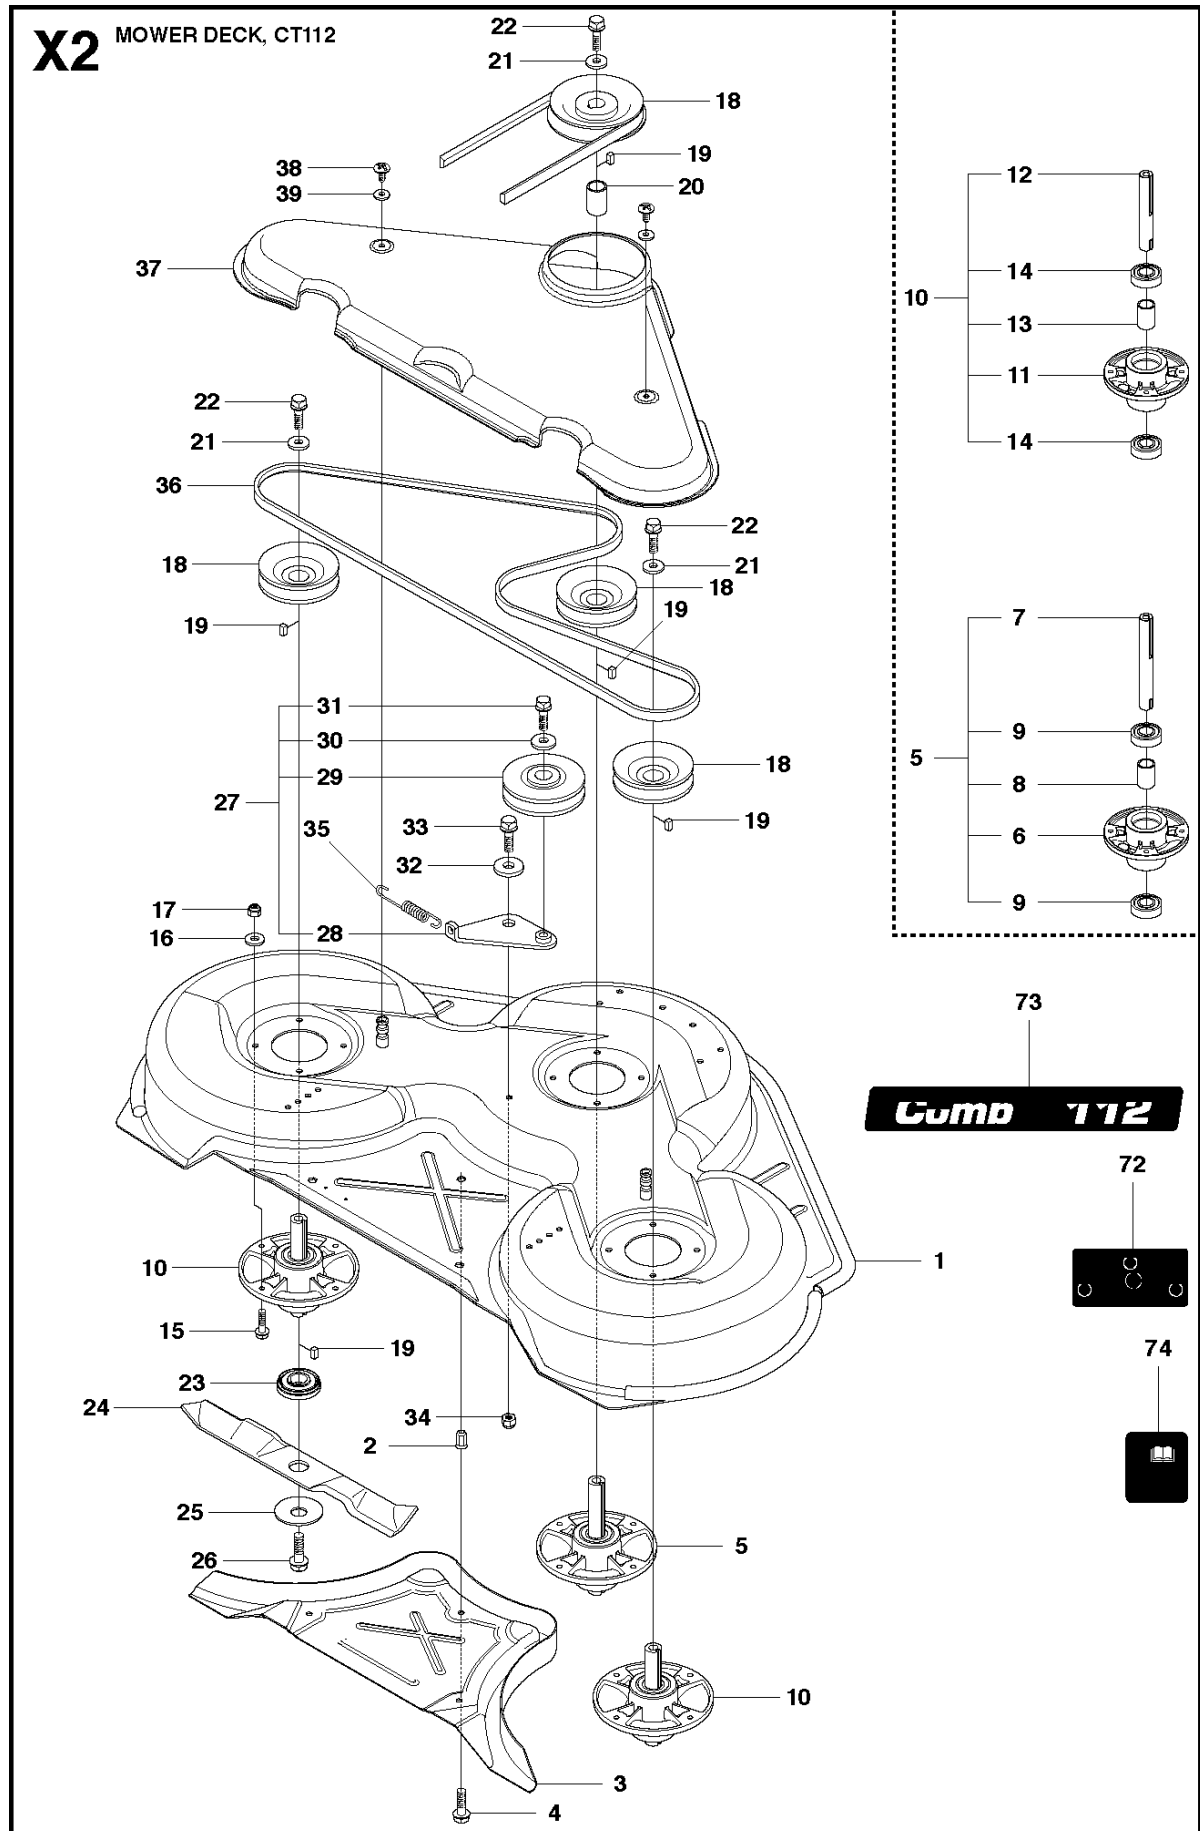

MOWER DECK / CUTTING DECK

R 422 Ts AWD, 966632501, 2011-03

Ref	Part no.	Description	Remark	Qty	Kit
1	504 56 99-01	DECK SHELL ASSY		1	
2	506 91 62-01	BLIND RIVET NUT		1	
3	544 44 93-01	PLUG		1	
4	506 57 01-04	SCREW EHHFM		1	
5	535 50 35-01	KNIFE BEARING		1	
6	544 06 78-01	BEARING HOUSING		1	5
7	535 42 87-01	SHAFT		1	5
8	535 42 88-01	SPACER		1	5
9	738 22 05-19	BALL BEARING		2	5
10	535 50 35-02	KNIFE BEARING		2	
11	544 06 78-01	BEARING HOUSING		1	10
12	535 42 87-02	SHAFT		1	10
13	535 42 88-01	SPACER		1	10
14	738 22 05-19	BALL BEARING		2	10
15	535 42 38-01	SCREW RSQM		12	
16	734 11 64-01	WASHER		12	
17	732 21 18-01	LOCK NUT		12	
18	535 42 90-01	PULLEY		4	
19	506 53 35-01	PARALLEL KEY		7	
20	535 42 88-01	SPACER		1	
21	535 42 92-01	WASHER		3	
22	725 25 42-51	SCREW EHHM		3	
23	535 50 42-01	BLADE BRACKET		3	
24	544 10 27-01	BLADE		3	
25	506 79 23-02	KNIFE PLATE		3	
26	725 25 42-51	SCREW EHHM		3	
27	506 54 07-01	BELT TENSIONER ASSY		1	
28	506 51 95-01	SPÄNNARM KPL.		1	27
29	506 53 27-01	PULLEY		1	27
30	734 11 64-41	WASHER		1	27
31	506 55 83-02	SCREW EHHFT		1	27
32	506 91 87-02	WASHER		1	
33	725 24 51-71	SCREW EHHM		1	
34	732 21 18-01	LOCK NUT		1	
35	506 53 31-01	SPRING		1	
36	544 11 33-01	BELT		1	
37	544 09 62-01	BELT COVER		1	
38	506 98 26-01	SCREW		2	
39	506 55 97-01	WASHER		2	
72	506 78 97-01	LABEL		1	
73	544 23 81-12	LABEL		1	
74	506 92 90-01	LABEL		1