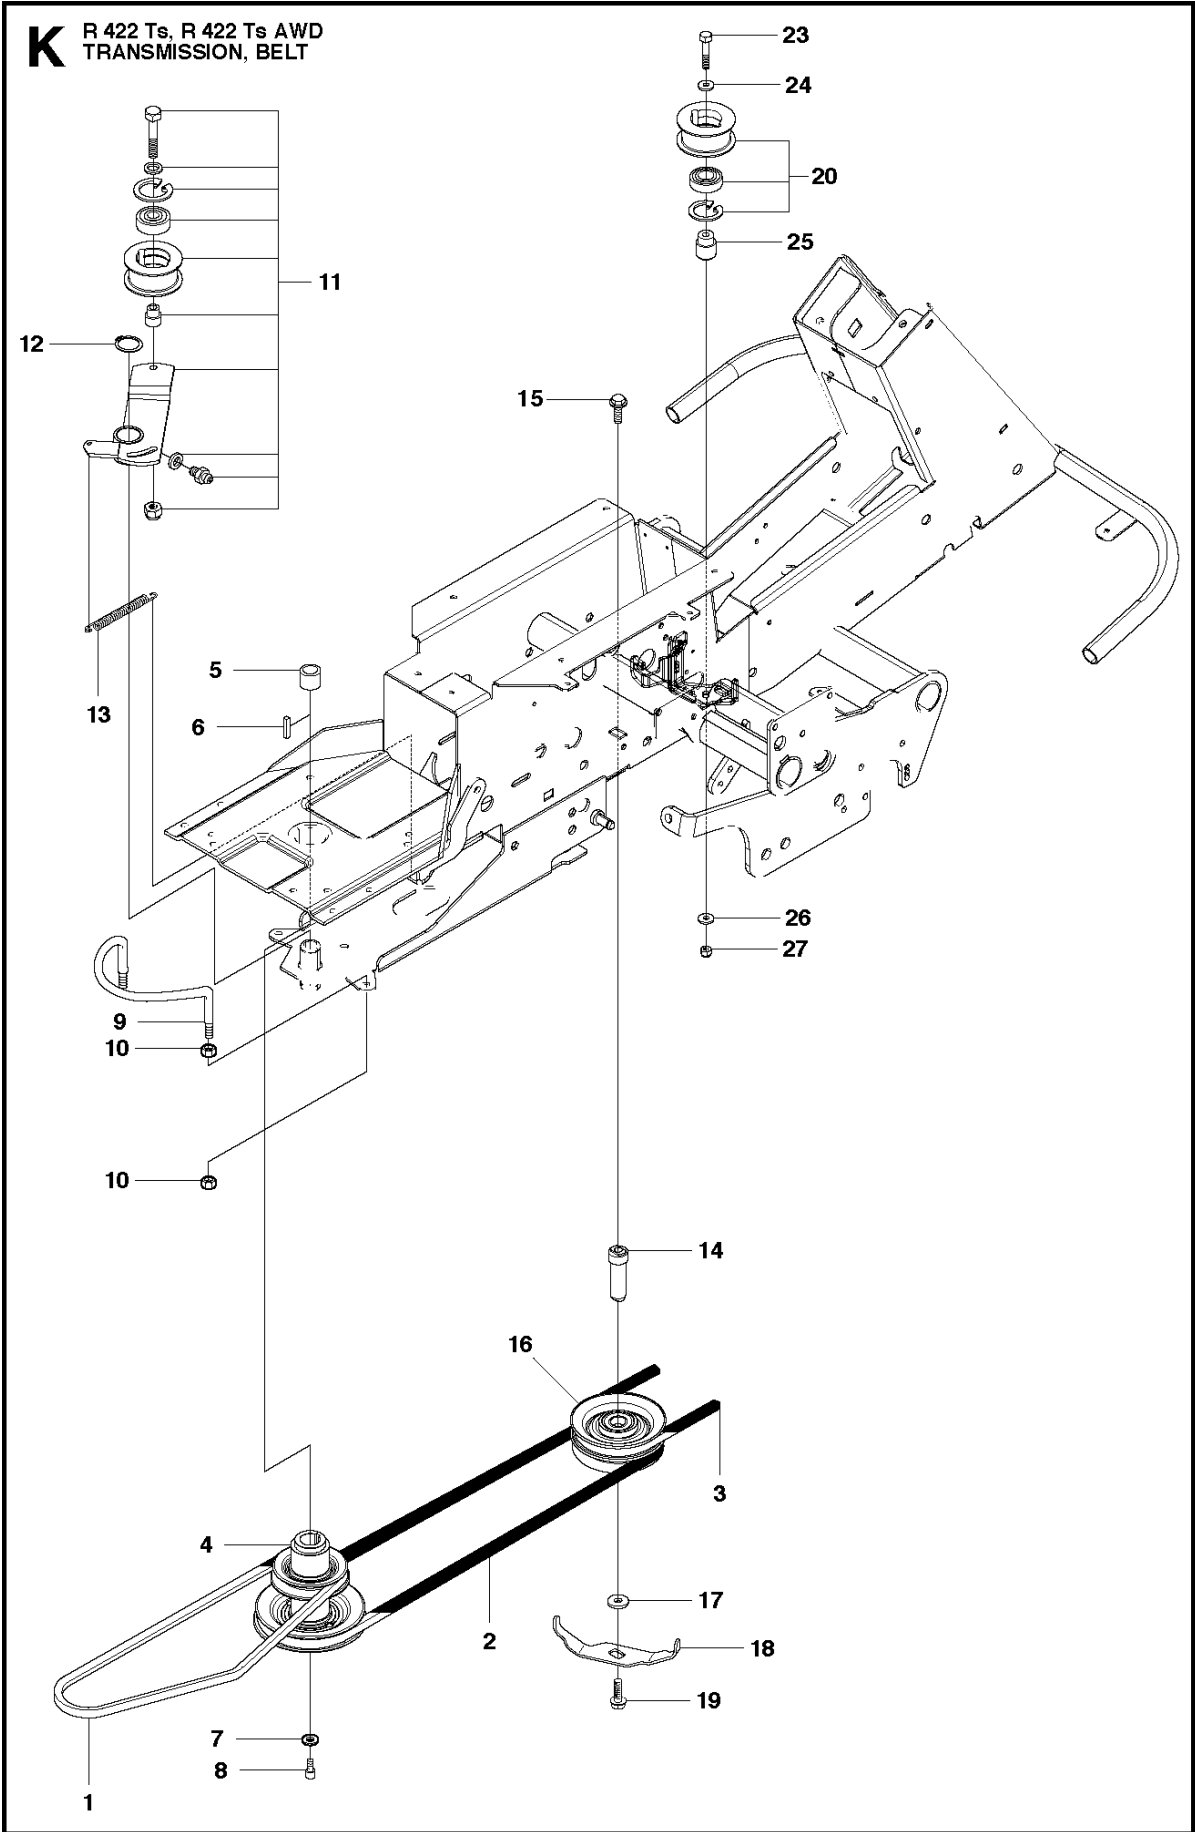

TRANSMISSION

R 422 Ts AWD, 966632501, 2011-03

Ref	Part no.	Description	Remark	Qty	Kit
1	506 99 19-01	DRIVE BELT		1	
2	535 42 47-01	DRIVE BELT		1	
3	535 42 48-01	DRIVE BELT		1	
4	535 48 24-01	PULLEY		1	
5	506 50 92-01	SPACING SLEEVE		1	
6	506 55 59-01	WEDGE		1	
7	506 59 75-01	WASHER		1	
8	506 55 60-02	SCREW UNC		1	
9	506 66 45-01	BELT GUIDE		1	
10	731 23 20-51	HEXAGON NUT		4	
11	535 48 44-02	BELT TENSIONER ASSY		1	
12	735 31 26-00	CIRCLIP		1	
13	506 66 56-01	SPRING		1	
14	544 42 61-02	SHAFT		1	
15	506 67 54-02	SCREW EHHFM		1	
16	535 48 22-01	MELLANHJUL		1	
17	506 77 57-01	WASHER		1	
18	544 40 53-01	BELT GUIDE		1	
19	506 57 01-05	SCREW EHHFM		1	
20	505 15 39-01	BELT TENSIONER WHEEL ASSY		1	
23	725 24 61-51	SCREW EHHM		1	
24	734 11 64-41	WASHER		1	
25	544 00 29-01	BUSHING		1	
26	734 11 64-01	WASHER		1	
27	732 21 18-01	LOCK NUT		1