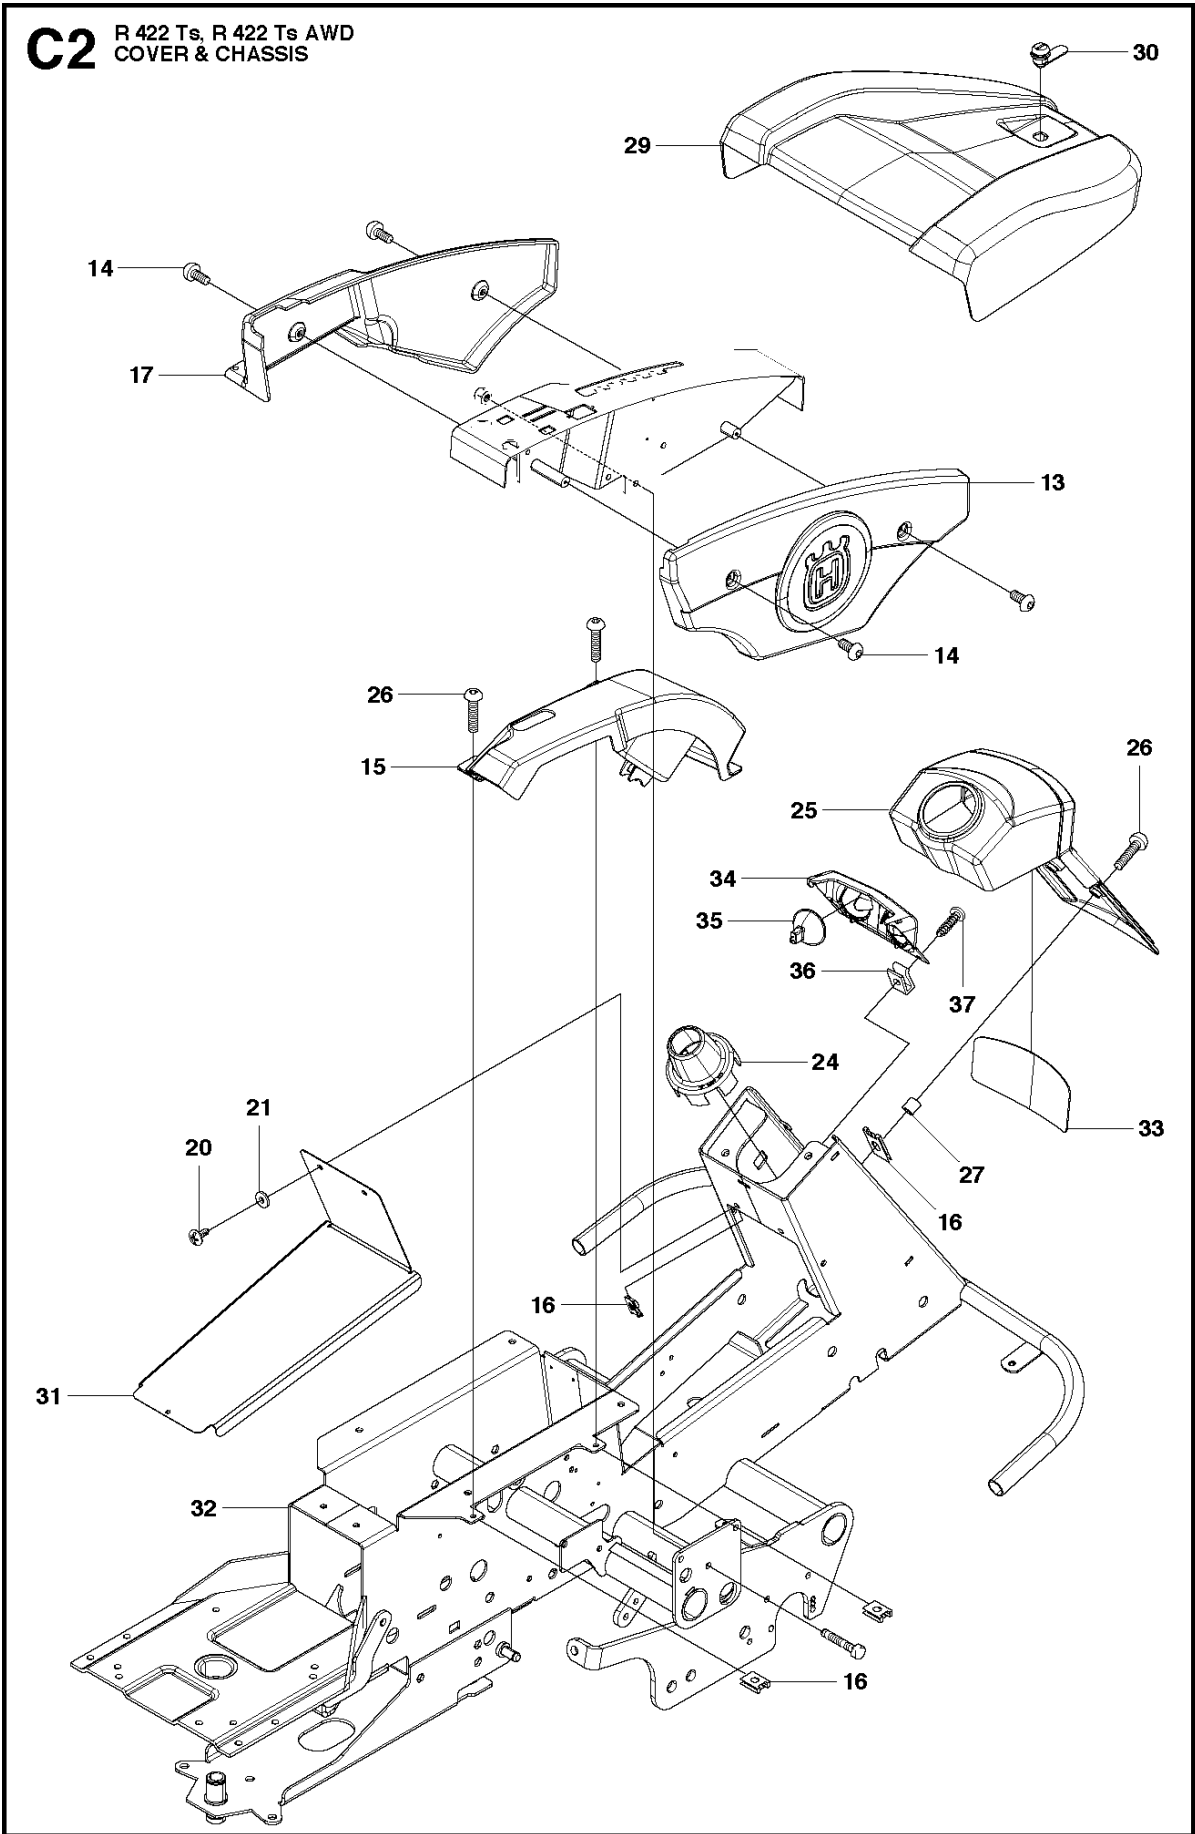

SPARE PARTS LIST

RIDERS

R 422 Ts AWD, 966632501, 2011-03

CHASSIS & ENCLOSURES

R 422 Ts AWD, 966632501, 2011-03

Ref	Part no.	Description	Remark	Qty	Kit
1	502 62 55-01	ENGINE HOOD ASSY		1	
2	504 12 41-01	SPRING		2	
3	502 48 22-01	GRID		1	
4	504 10 19-02	AIR CONDUCTOR		1	
5	504 61 09-01	SCREW		5	
6	502 49 46-01	LOAD CARRIER		1	
7	544 40 05-01	SCREW		10	
8	504 62 95-01	SEALING		1	
9	504 61 39-01	GUIDE PLATE		1	
10	504 61 39-02	GUIDE PLATE		1	
11	725 24 97-51	SCREW		2	
12	734 11 74-60	WASHER		6	
38	504 10 14-01	LID		1	
39	732 21 20-51	NUT		2	