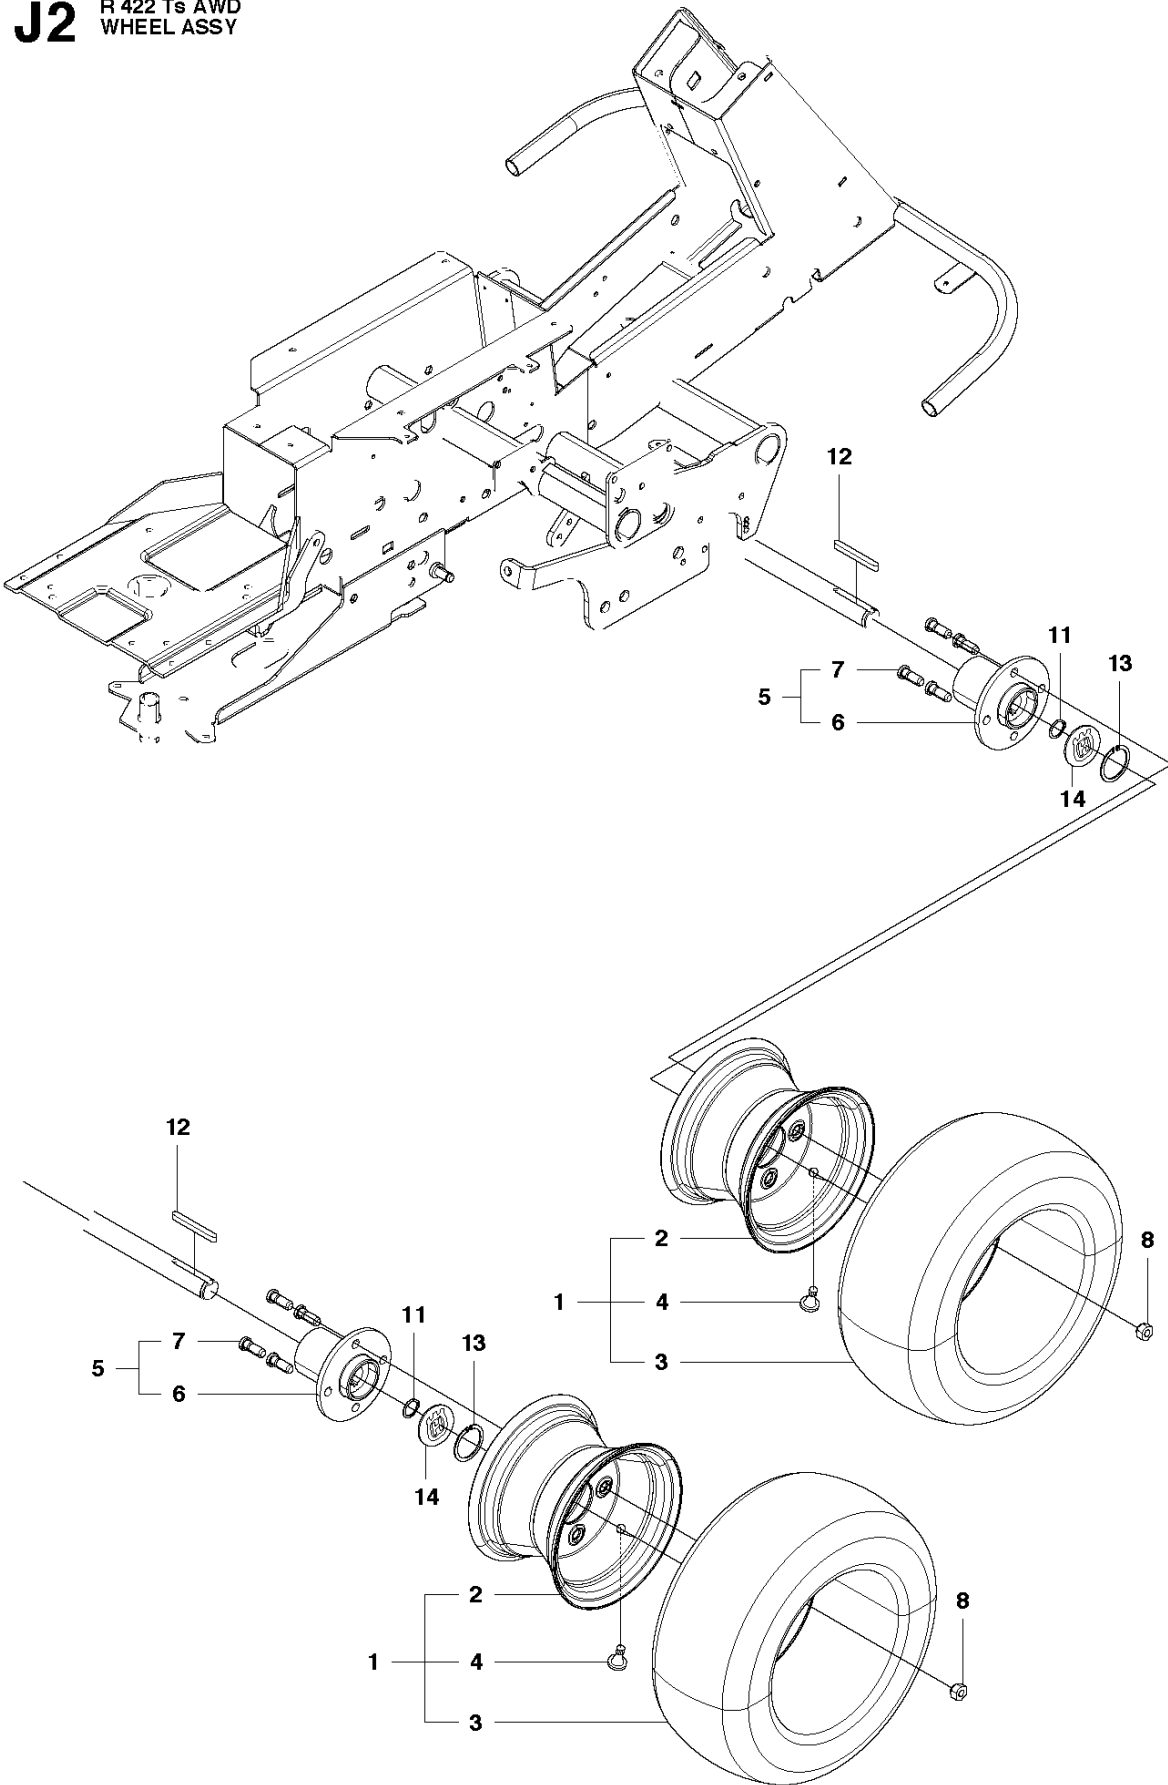

J2 R 422 Ts AWD
WHEEL ASSY

WHEELS & TIRES

R 422 Ts AWD, 966632501, 2011-03

Ref	Part no.	Description	Remark	Qty	Kit
1	504 63 00-02	WHEEL ASSY		4	
2	506 86 78-01	RIM		1	1
3	535 46 79-01	TYRE		1	1
4	506 57 43-01	VALVE ASSY		1	1
5	577 57 30-01	HUB ASSY		4	
6	506 89 00-01	HUB		1	5
7	506 89 02-01	BOLT		4	5
8	506 86 50-01	WHEEL NUT		16	
11	574 45 88-01	CIRCLIP		4	
12	506 55 59-01	WEDGE		4	
13	735 31 41-10	CIRCLIP		4	
14	577 59 15-01	COVER WASHER		4