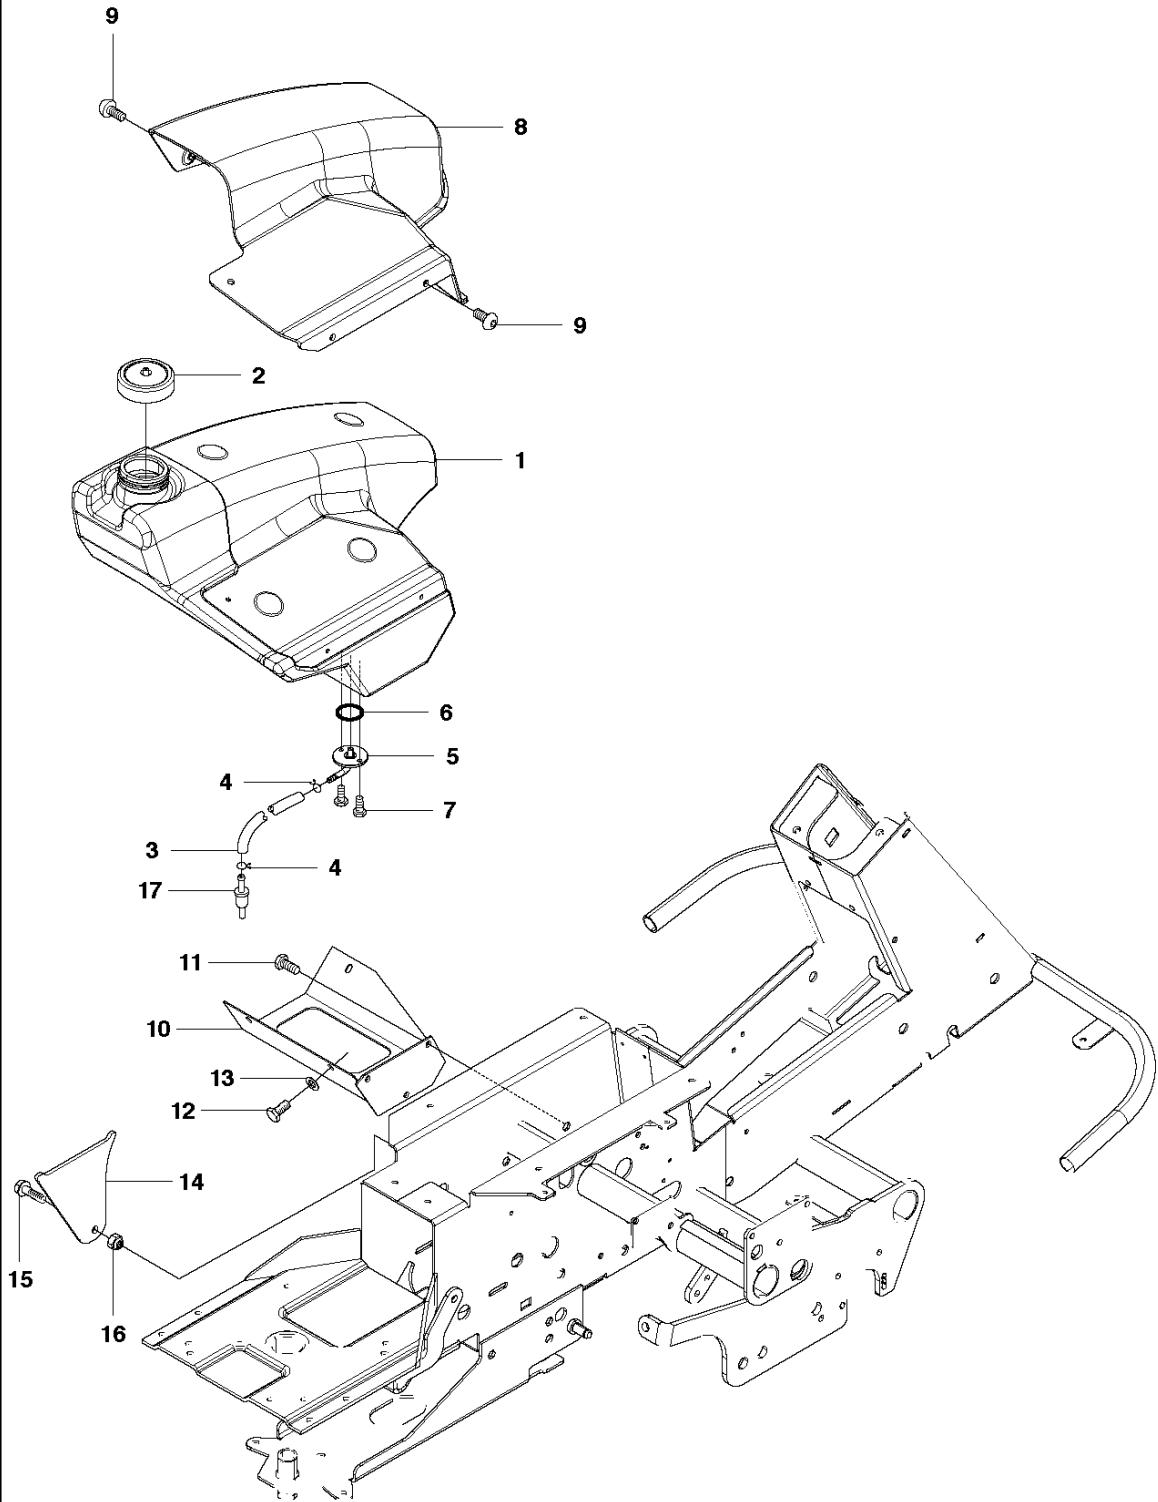

B R 422 Ts, R 422 Ts AWD
FUEL SYSTEM

FUEL SYSTEM

R 422 Ts AWD, 966632501, 2011-03

Ref	Part no.	Description	Remark	Qty	Kit
1	535 42 52-01	FUEL TANK		1	
2	506 67 33-01	TANK CAP ASSY		1	
3	504 80 00-07	FUEL HOSE		1	
4	535 46 97-01	HOSE BRACE		2	
5	506 89 18-01	CONNECTION		1	
6	740 48 12-02	O-RING		1	
7	535 41 56-19	SCREW		2	
8	535 43 27-01	DESIGN COVER TANK		1	
9	535 42 58-01	SCREW IHANM		5	
10	535 43 86-01	BRACKET ASSY		1	
11	725 24 51-71	SCREW EHHM		3	
12	725 23 66-51	HEXAGONAL SCREW M6X12		3	
13	734 11 56-01	WASHER		3	
14	535 43 88-01	TANK SUPPORT		1	
15	725 24 95-71	SCREW EHHM		1	
16	732 21 20-01	NUT		1	
17	506 79 10-01	FUEL FILTER		1