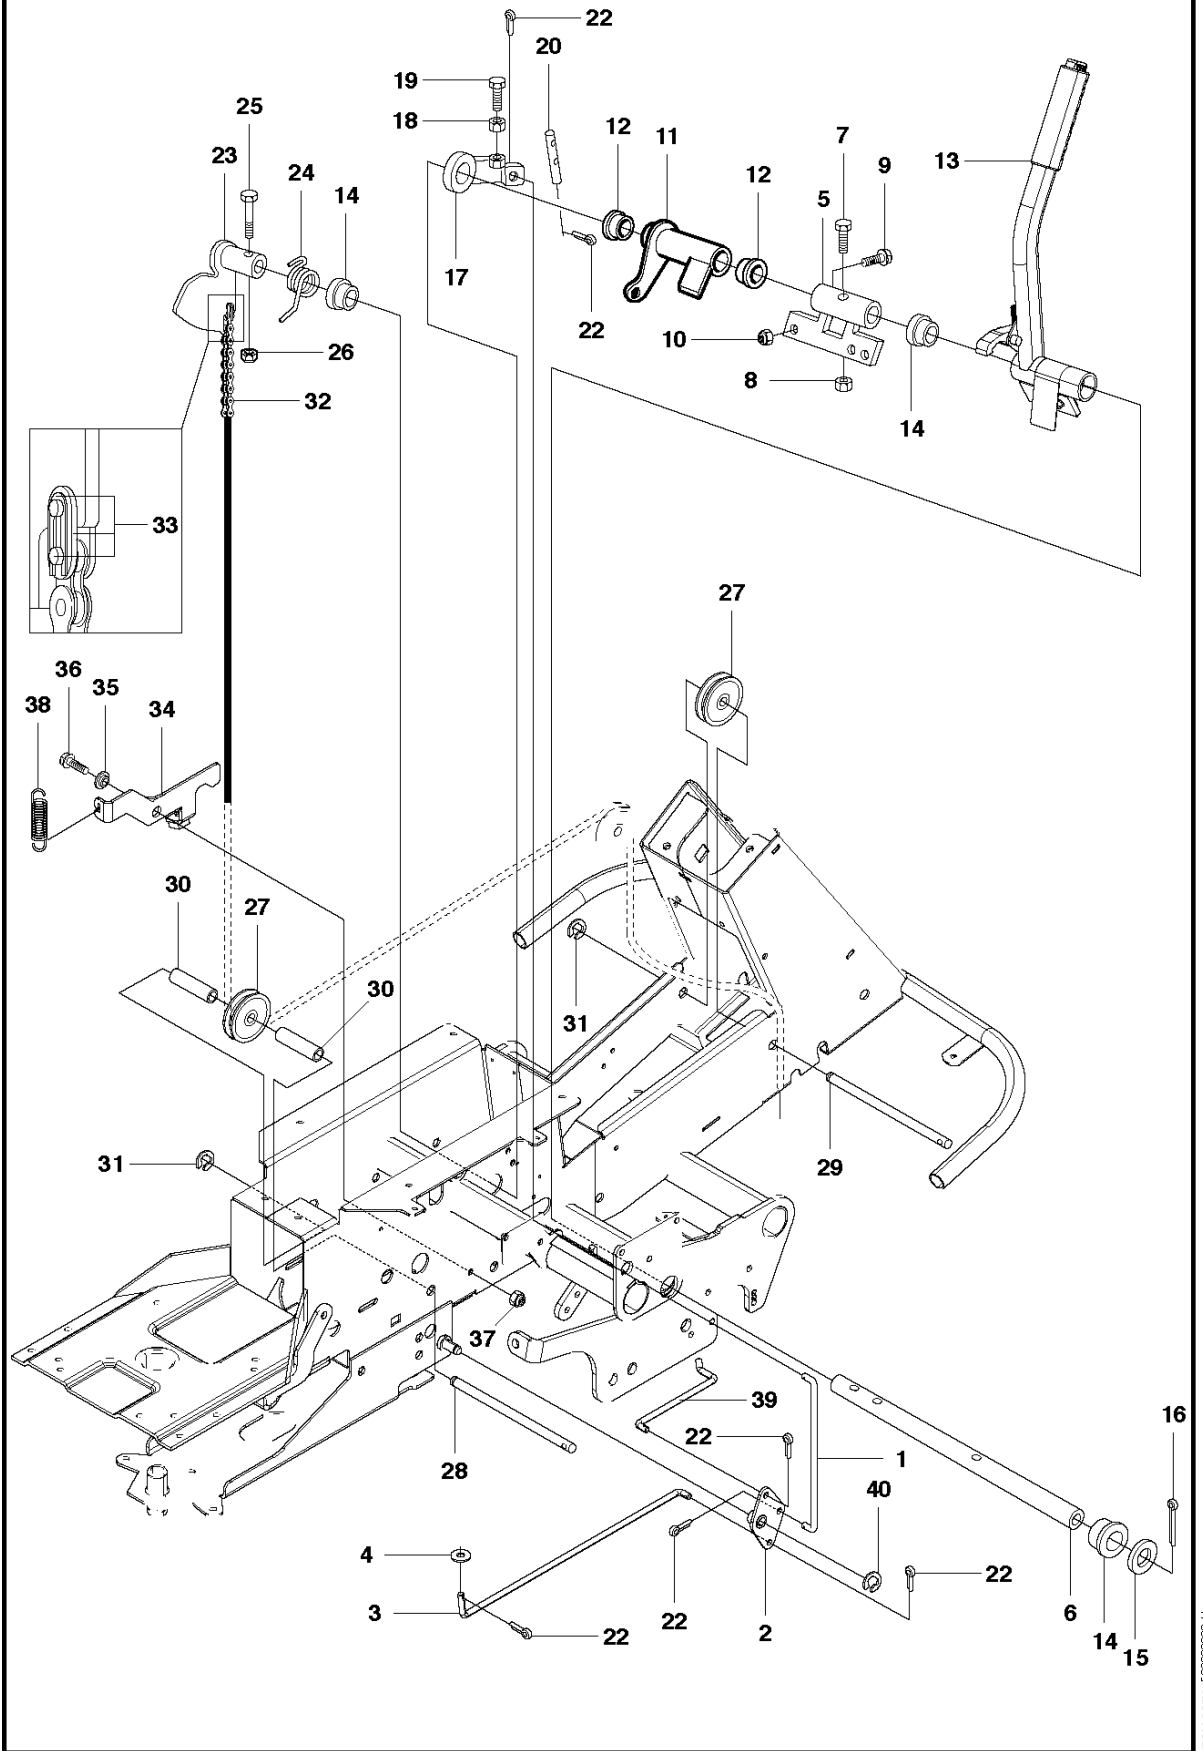

D R 422 Ts, R 422 Ts AWD
LIFTING SYSTEM

MOWER LIFT / DECK LIFT

R 422 Ts AWD, 966632501, 2011-03

Ref	Part no.	Description	Remark	Qty	Kit
1	506 66 59-01	CLUTCH ROD FRONT		1	
2	504 63 67-01	LINK		1	
3	535 44 47-02	CLUTCH ROD REAR		1	
4	734 11 64-41	WASHER		1	
5	506 95 11-01	DRIVER ASSY		1	
6	506 96 80-01	SHAFT		1	
7	725 25 44-51	SCREW EHHM		1	
8	732 25 22-01	HEXAGON LOCKING NUT		1	
9	725 24 53-51	SCREW EHHM		2	
10	731 23 18-01	HEXAGON NUT		2	
11	506 95 14-01	ACTUATOR ARM CMPL.		1	
12	506 55 65-01	BEARING		2	
13	504 90 79-01	LIFTING LEVER ASSY		1	
14	506 55 65-01	BEARING		3	
15	506 51 57-01	WASHER		1	
16	721 62 01-01	SPLIT PIN		1	
17	506 78 43-01	LINK ASSY		1	
18	731 23 20-51	HEXAGON NUT		1	
19	725 24 97-51	SCREW		1	
20	525 40 66-01	PIN		1	
22	721 61 83-01	SPLIT PIN		6	
23	506 94 05-01	LIFTING ARM		1	
24	506 81 70-01	SPRING		1	
25	725 25 44-71	SCREW EHHM		1	
26	732 25 22-01	HEXAGON LOCKING NUT		1	
27	506 90 56-01	OFFSET PULLEY		2	
28	506 90 57-01	SHAFT		1	
29	506 90 57-02	SHAFT		1	
30	506 90 58-01	TUBE SLEEVE		2	
31	735 31 18-20	E-CLIP		2	
32	506 55 46-08	CHAIN		1	
33	506 55 47-01	LINKAGE		1	
34	504 62 87-01	BRAKE LEVER		1	
35	506 91 87-02	WASHER		1	
36	506 57 01-05	SCREW EHHFM		1	
37	732 21 18-01	LOCK NUT		1	
38	506 54 25-01	SPRING		1	
39	504 63 68-01	ROD		1	
40	735 31 14-20	E-CLIP		1