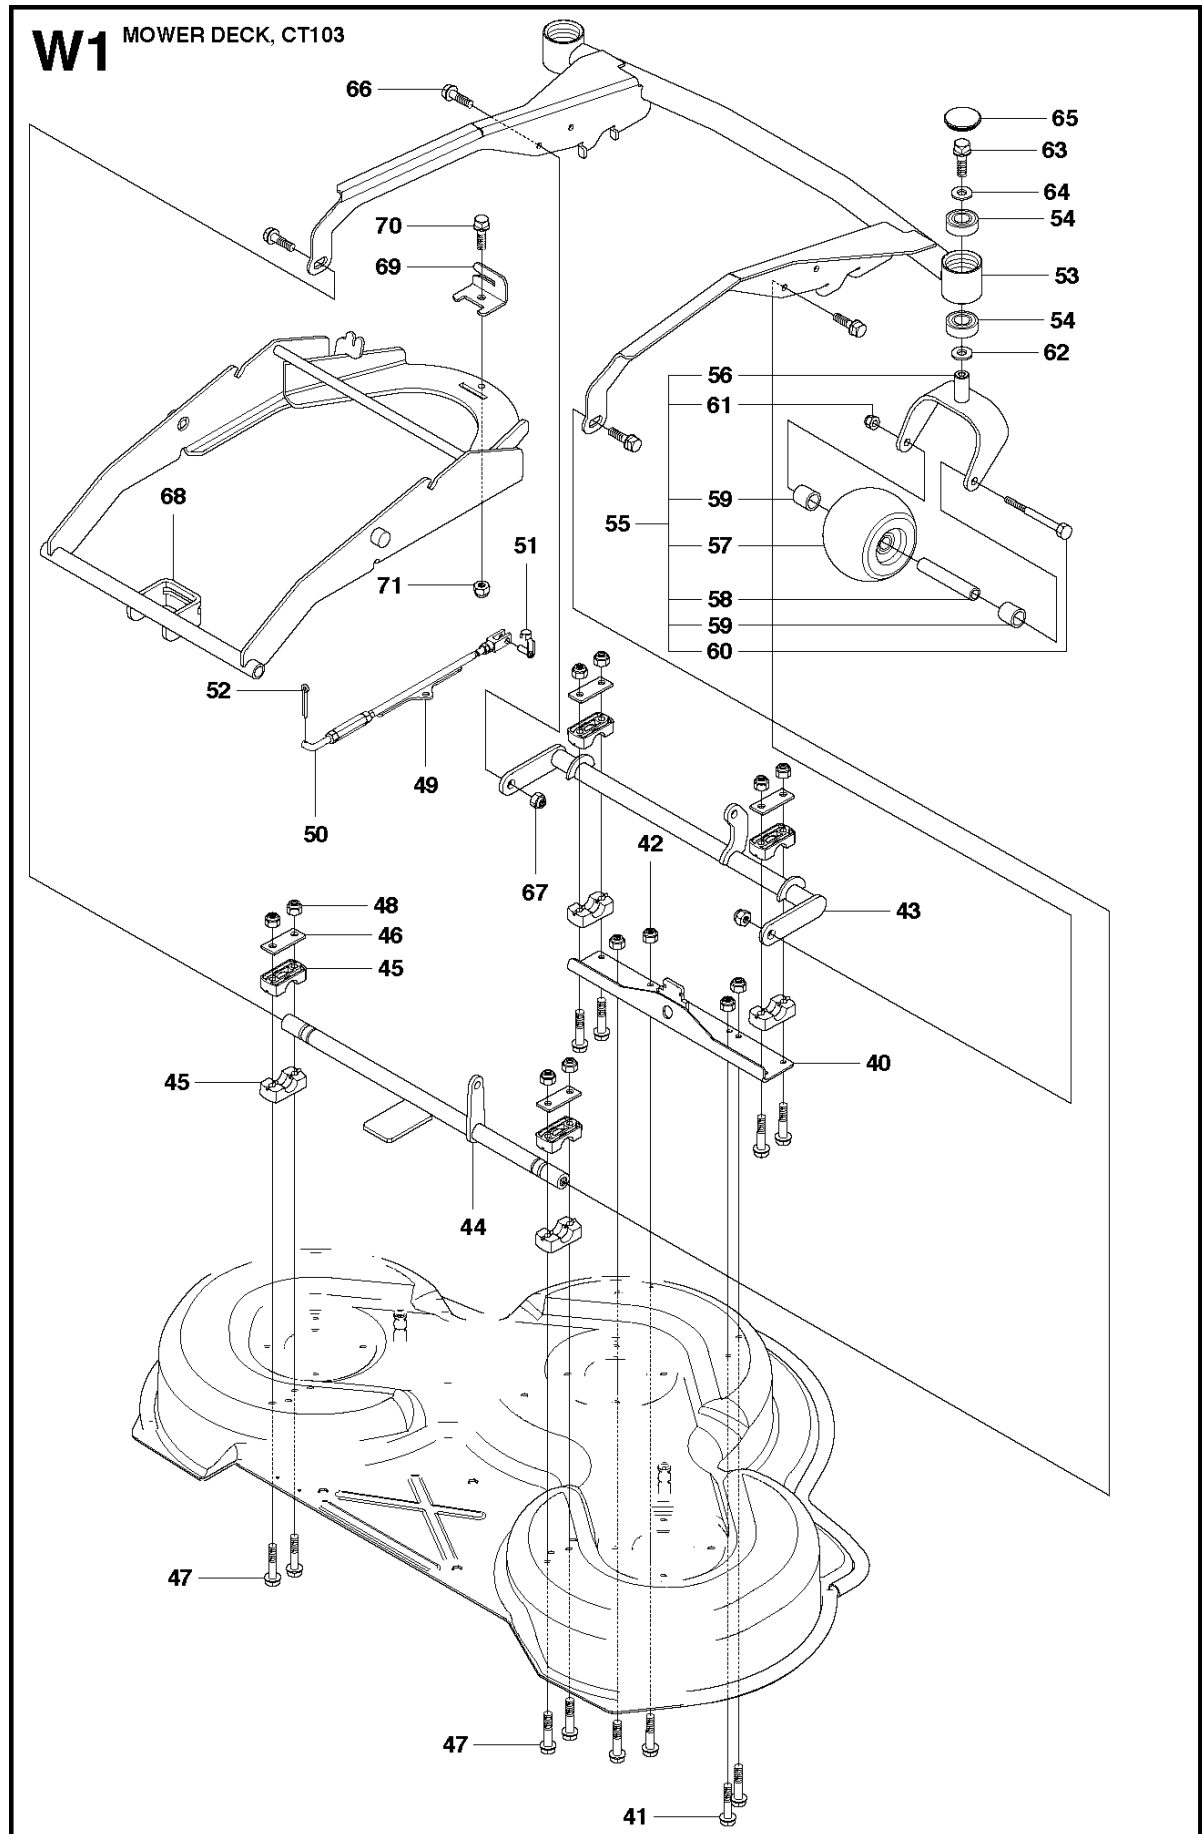

MOWER DECK / CUTTING DECK

R 422 Ts AWD, 966632501, 2011-03

Ref	Part no.	Description	Remark	Qty	Kit
40	502 64 21-02	BRACKET		1	
41	725 24 51-71	SCREW EHHM		4	
42	732 21 18-01	LOCK NUT		4	
43	502 64 18-02	CROSS BAR		1	
44	502 64 19-02	CROSS BAR		1	
45	506 86 96-01	BEARING		8	
46	506 81 38-01	REINFORCING PLATE		4	
47	725 24 61-51	SCREW EHHM		8	
48	732 21 18-01	LOCK NUT		8	
49	504 81 27-01	PARALLELL ROD ASSY		1	
50	502 64 23-01	PARALLEL ROD		1	
51	506 83 98-03	BOLT		1	
52	721 61 83-01	SPLIT PIN		1	
53	502 64 20-02	DECK FRAME		1	
54	738 21 04-04	BALL BEARING		4	
55	535 50 59-01	PIVOTHJUL		2	
56	535 50 46-01	GAFFELFÄSTE		1	55
57	506 96 30-01	WHEEL ASSY		1	55
58	506 81 08-02	WHEEL AXLE TUBE		1	55
59	506 87 41-02	SPACER		2	55
60	725 25 19-51	SCREW EHHM		1	55
61	732 21 20-51	NUT		1	55
62	506 50 48-05	WASHER		2	
63	506 57 01-04	SCREW EHHFM		2	
64	734 11 64-41	WASHER		2	
65	544 01 70-01	CAP		2	
66	506 59 74-01	COLLAR SCREW		4	
67	732 21 18-01	LOCK NUT		2	
68	502 63 95-01	DECK ATTACHMENT		1	
69	502 64 24-01	LOCK		1	
70	725 24 51-71	SCREW EHHM		1	
71	732 21 18-01	LOCK NUT		1