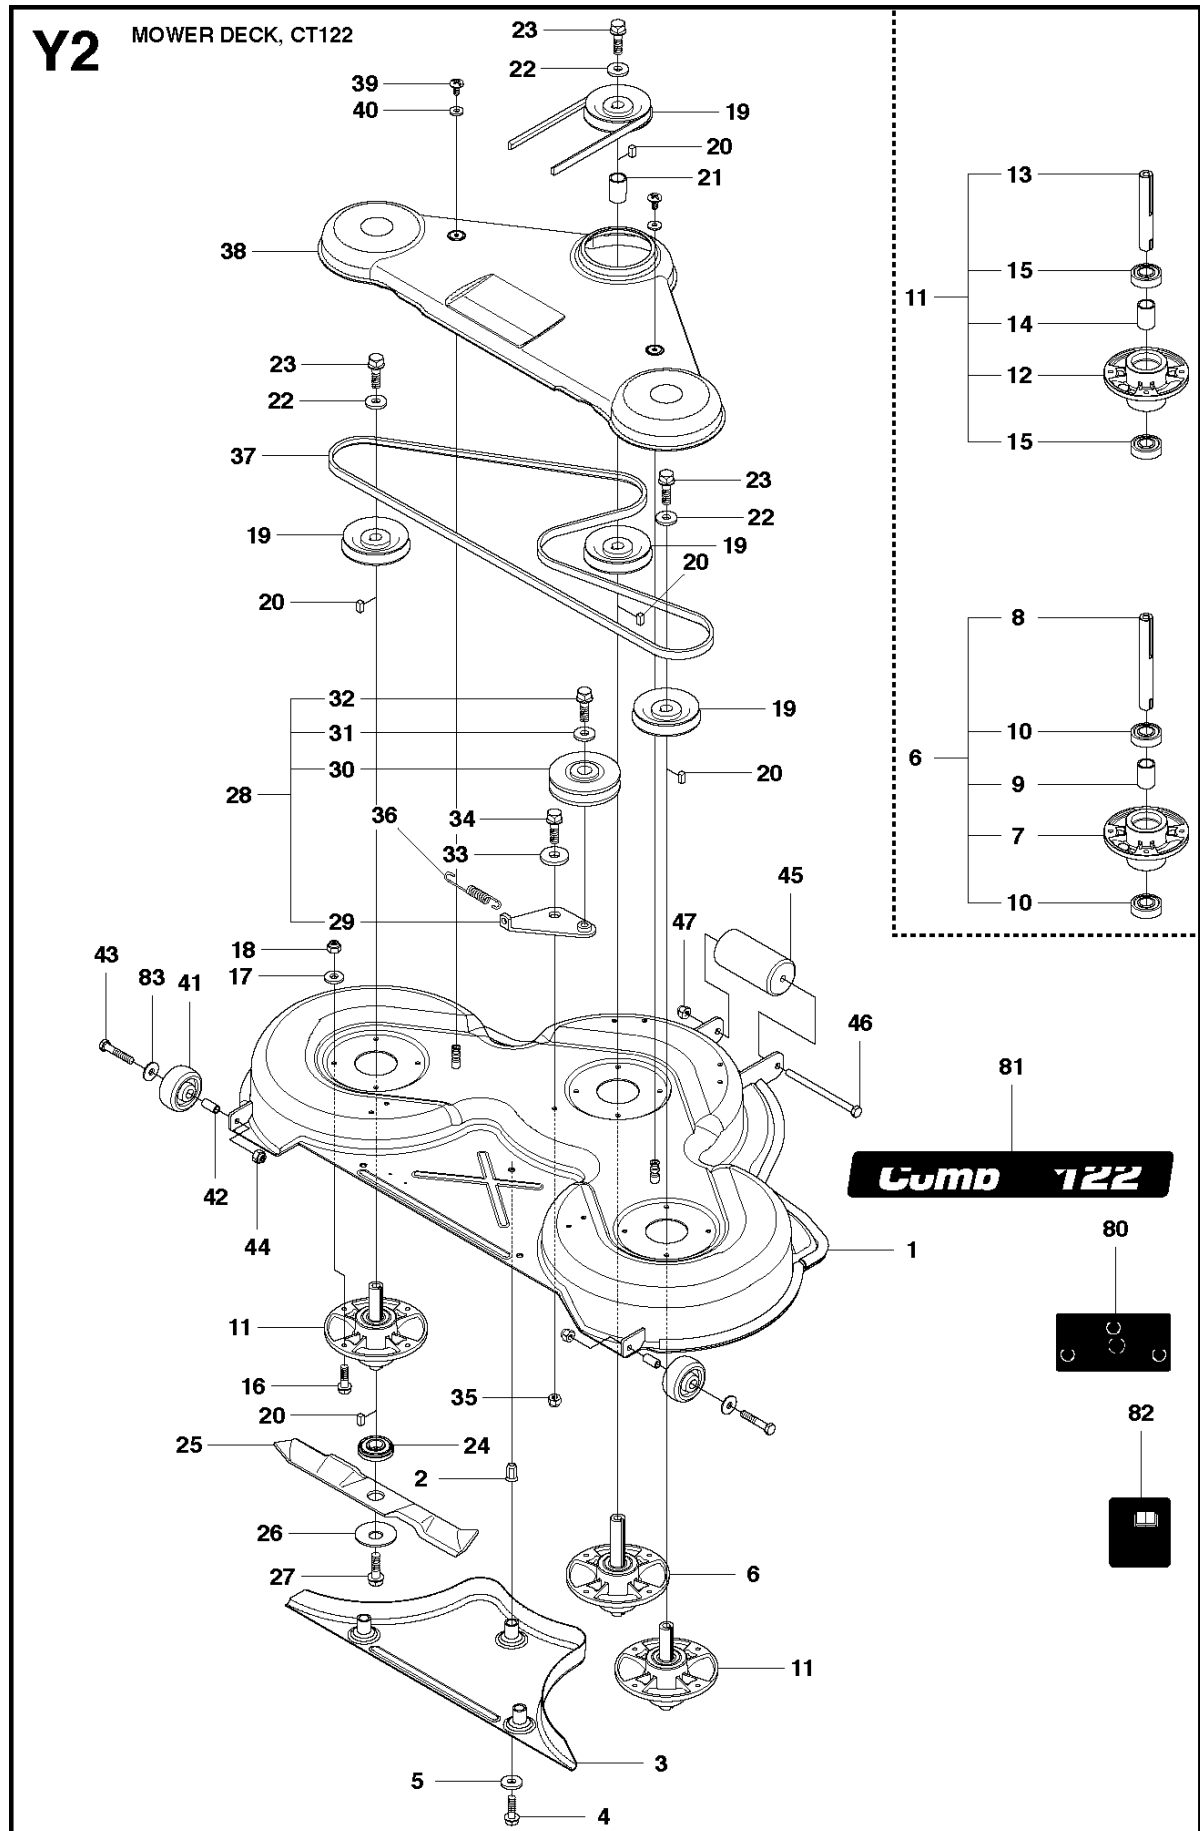

MOWER DECK / CUTTING DECK

R 422 Ts AWD, 966632501, 2011-03

Ref	Part no.	Description	Remark	Qty	Kit
1	522 50 56-01	CUTTING DECK KIT		1	
2	506 91 62-01	BLIND RIVET NUT		3	
3	535 42 83-02	PLUG ASSY		1	
4	725 24 60-51	SCREW EHHM		3	
5	734 11 64-01	WASHER		3	
6	535 42 86-01	BLADE HOUSING ASSY		1	
7	535 42 89-01	BEARING HOUSING		1	6
8	535 42 87-01	SHAFT		1	6
9	535 42 88-01	SPACER		1	6
10	738 22 05-19	BALL BEARING		2	6
11	535 42 86-02	BLADE HOUSING ASSY		2	
12	535 42 89-01	BEARING HOUSING		1	11
13	535 42 87-02	SHAFT		1	11
14	535 42 88-01	SPACER		1	11
15	738 22 05-19	BALL BEARING		2	11
16	535 42 38-01	SCREW RSQM		12	
17	734 11 64-01	WASHER		12	
18	732 21 18-01	LOCK NUT		12	
19	535 42 90-01	PULLEY		4	
20	506 53 35-01	PARALLEL KEY		7	
21	535 42 88-01	SPACER		1	
22	535 42 92-01	WASHER		3	
23	725 25 42-51	SCREW EHHM		3	
24	535 50 42-01	BLADE BRACKET		3	
25	535 42 94-01	RIDE ON BLADE		3	
26	506 79 23-02	KNIFE PLATE		3	
27	725 25 42-51	SCREW EHHM		3	
28	506 54 07-01	BELT TENSIONER ASSY		1	
29	506 51 95-01	SPÄNNARM KPL.		1	28
30	506 53 27-01	PULLEY		1	28
31	734 11 64-41	WASHER		1	28
32	506 55 83-02	SCREW EHHFT		1	28
33	506 91 87-02	WASHER		1	
34	725 24 51-71	SCREW EHHM		1	
35	732 21 18-01	LOCK NUT		1	
36	506 53 31-01	SPRING		1	
37	535 42 95-01	BELT		1	
38	535 42 96-01	BELT COVER		1	
39	506 98 26-01	SCREW		2	
40	506 55 97-01	WASHER		2	
41	505 44 16-01	WHEEL		2	
42	505 45 03-01	TUBE		2	
43	725 25 02-71	SCREW EHHM		2	
44	732 21 20-01	NUT		2	
45	544 18 54-01	ROLLER		1	
46	544 22 10-01	SCREW EHHM		1	
47	732 21 22-01	NUT		1	
80	506 78 97-01	LABEL		1	
81	544 23 81-13	LABEL		1	
82	506 92 90-01	LABEL		1	
83	734 11 74-41	WASHER		2