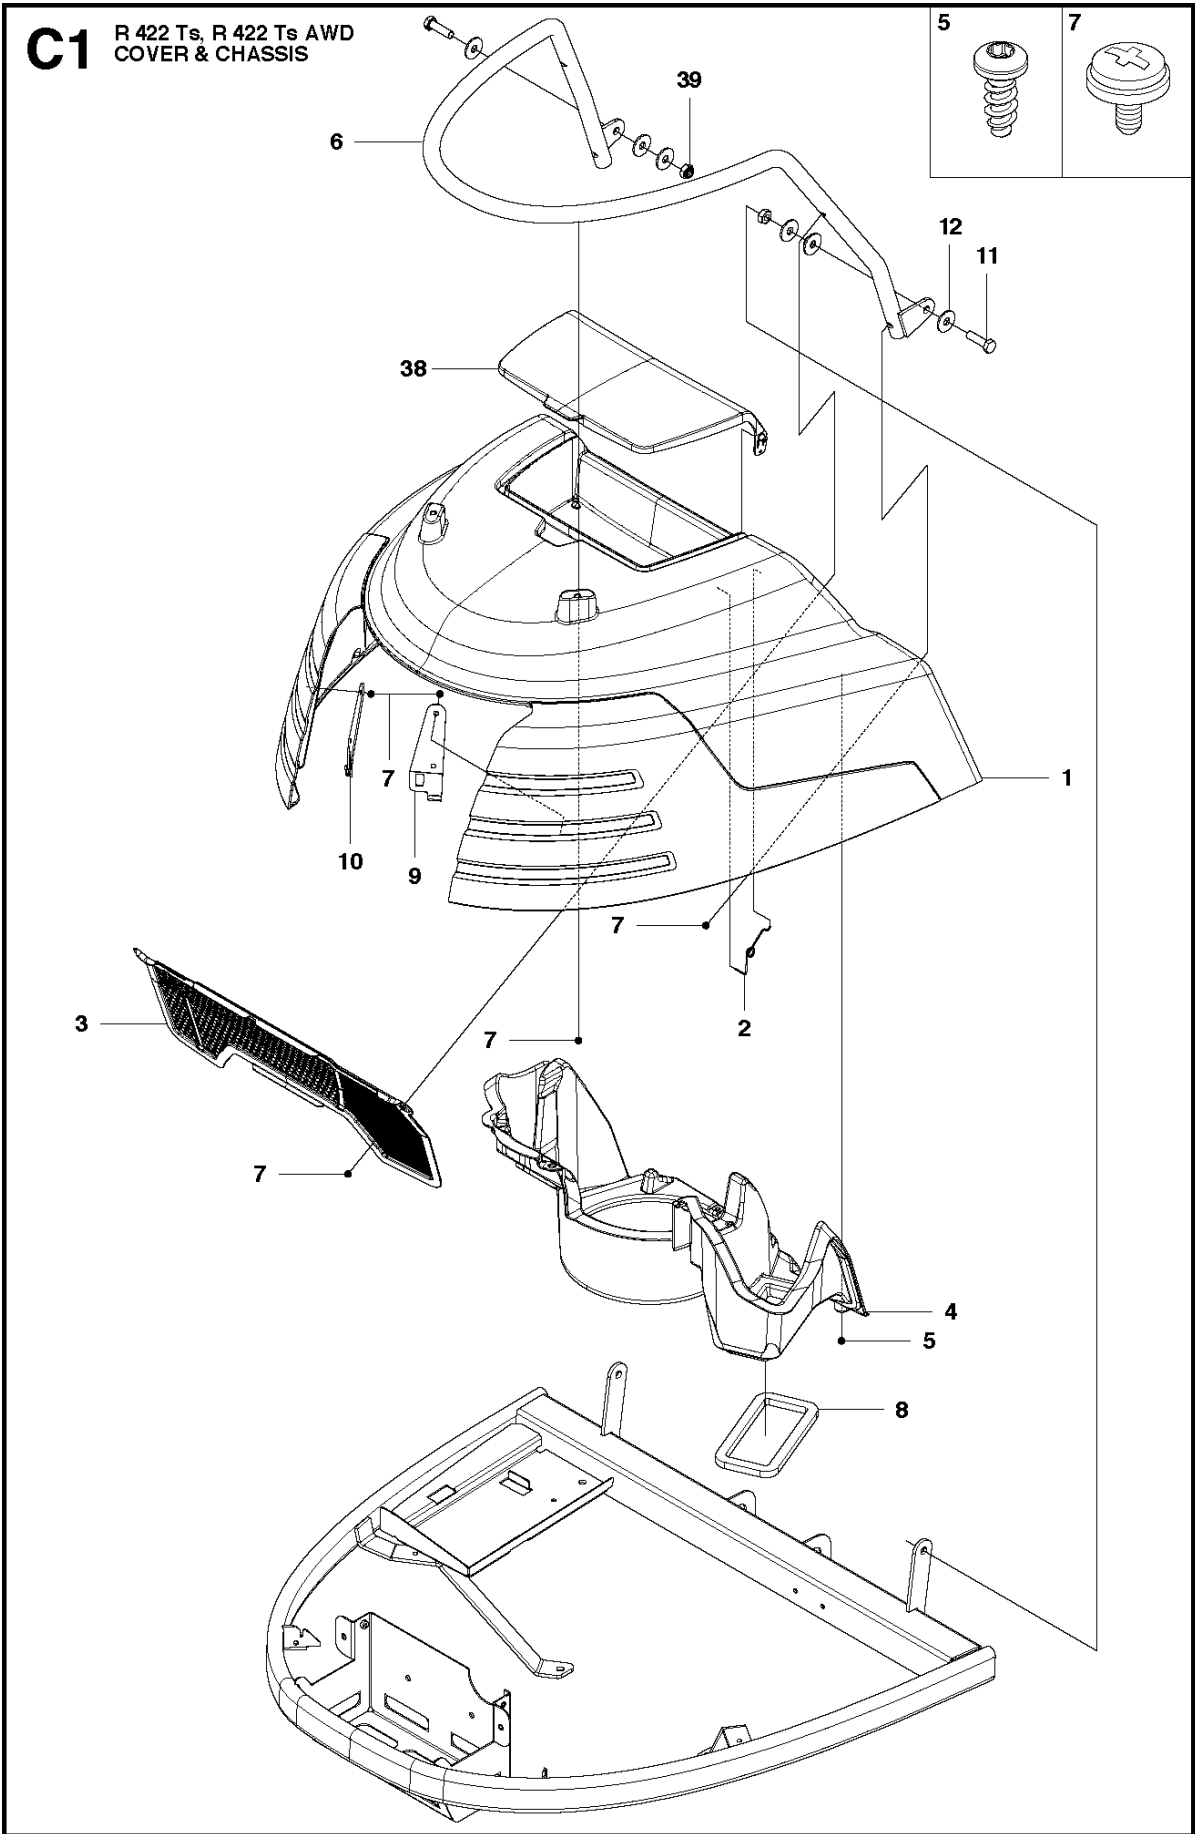

SPARE PARTS LIST

RIDERS

R 422 Ts AWD, 966632501, 2011-03

CHASSIS & ENCLOSURES

R 422 Ts AWD, 966632501, 2011-03

Ref	Part no.	Description	Remark	Qty	Kit
1	502 62 55-01	ENGINE HOOD ASSY		1	
2	504 12 41-01	SPRING		2	
3	502 48 22-01	GRID		1	
4	504 10 19-02	AIR CONDUCTOR		1	
5	504 61 09-01	SCREW		5	
6	502 49 46-01	LOAD CARRIER		1	
7	544 40 05-01	SCREW		10	
8	504 62 95-01	SEALING		1	
9	504 61 39-01	GUIDE PLATE		1	
10	504 61 39-02	GUIDE PLATE		1	
11	725 24 97-51	SCREW		2	
12	734 11 74-60	WASHER		6	
38	504 10 14-01	LID		1	
39	732 21 20-51	NUT		2	