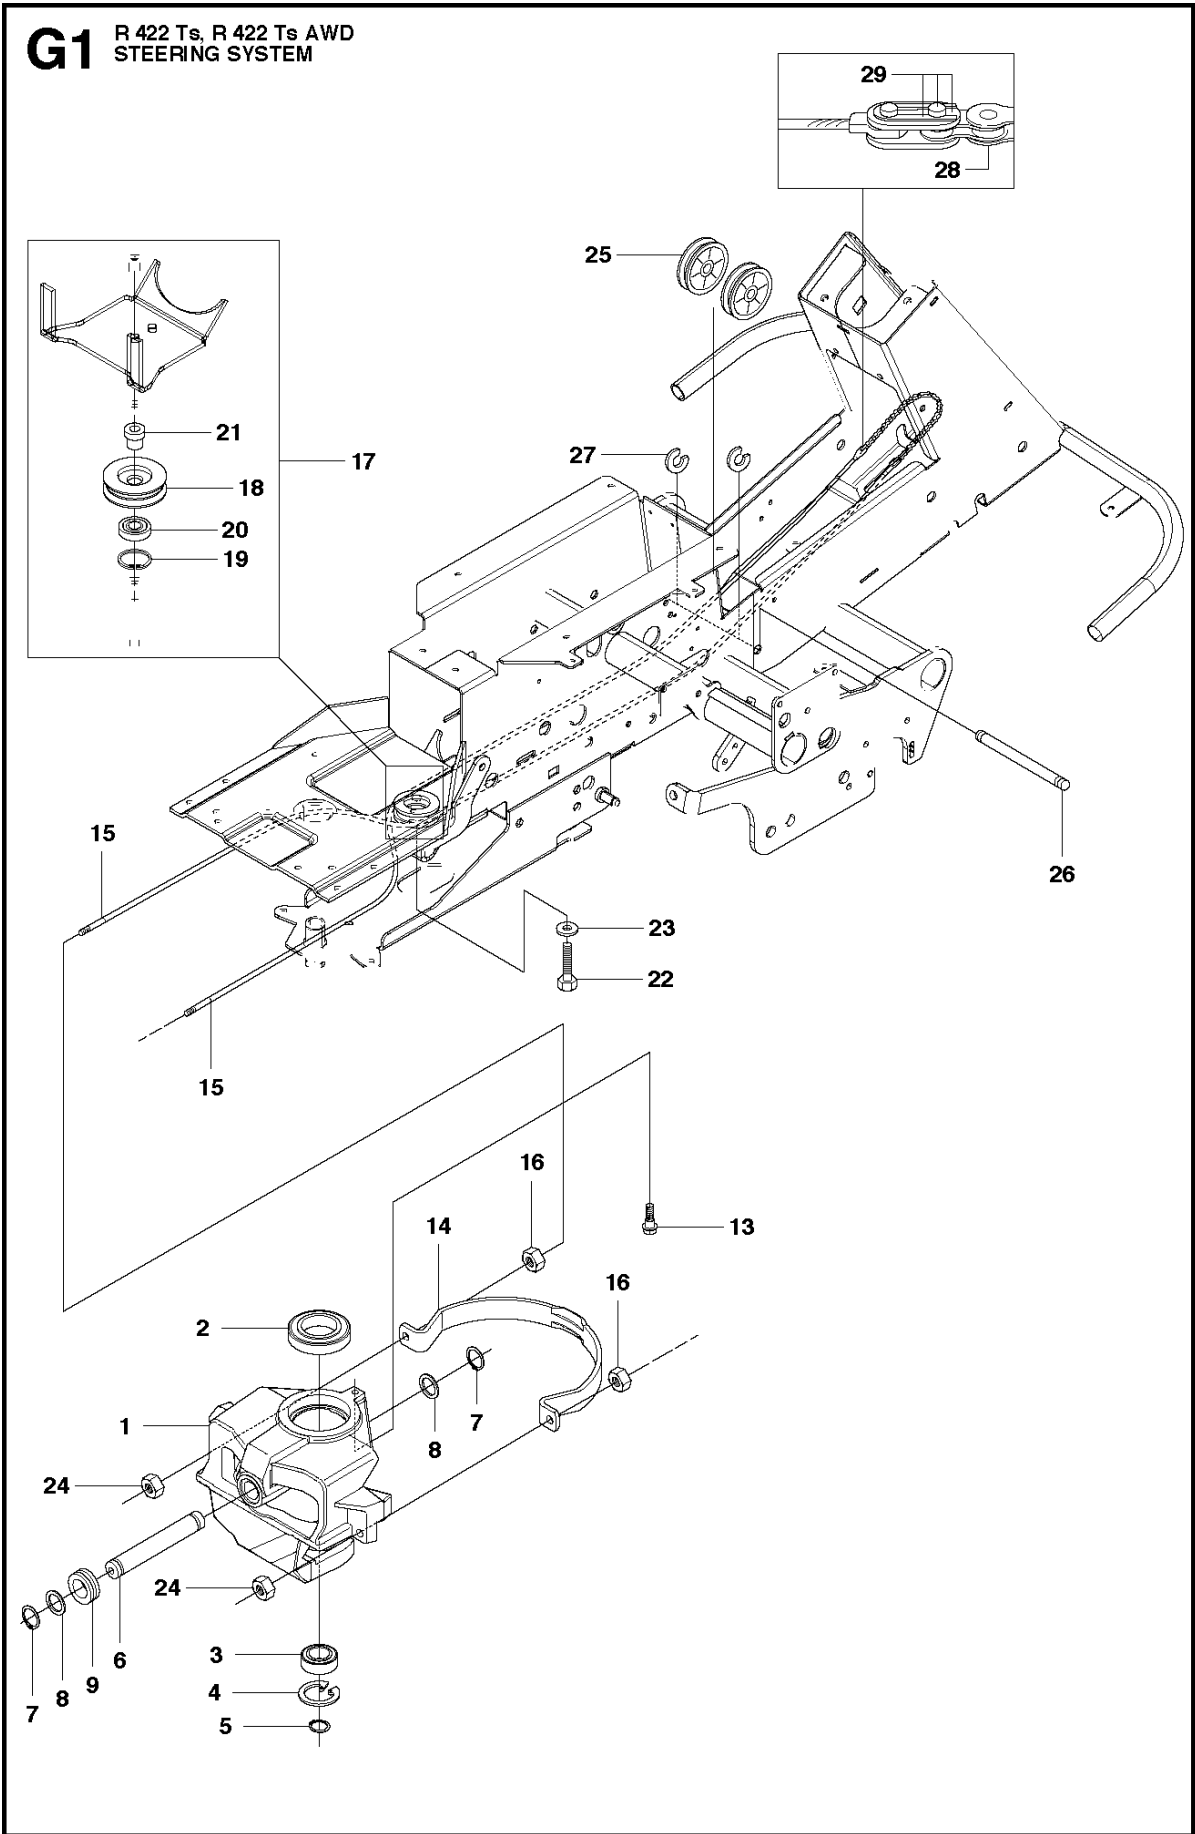

STEERING

R 422 Ts AWD, 966632501, 2011-03

Ref	Part no.	Description	Remark	Qty	Kit
1	506 93 47-02	SPINDLE		1	
2	738 21 10-04	BALL BEARING		1	
3	738 21 05-04	BALL BEARING		1	
4	735 31 40-10	CIRCLIP		1	
5	735 31 26-00	CIRCLIP		1	
6	535 46 30-01	SWING AXLE		1	
7	735 31 26-00	CIRCLIP		2	
8	506 77 34-01	WASHER		2	
9	740 68 14-21	V-RING		1	
13	506 59 74-01	COLLAR SCREW		1	
14	544 42 73-01	WIRE GUIDE		1	
15	577 19 99-03	WIRE ASSY		2	
16	731 23 20-51	HEXAGON NUT		2	
17	506 50 09-03	BARRING WHEEL		1	
18	535 42 41-01	BARRING WHEEL		1	17
19	735 31 40-10	CIRCLIP		1	17
20	738 22 04-19	BALL BEARING		1	17
21	506 50 08-02	BUSHING		1	17
22	725 25 00-51	SCREW EHHM		1	
23	734 11 74-41	WASHER		1	
24	732 21 20-51	NUT		2	
25	506 52 24-01	STARTER PULLEY		2	
26	506 53 94-03	SHAFT		1	
27	735 31 14-20	E-CLIP		2	
28	506 55 46-01	CHAIN		1	
29	506 55 47-01	LINKAGE		2