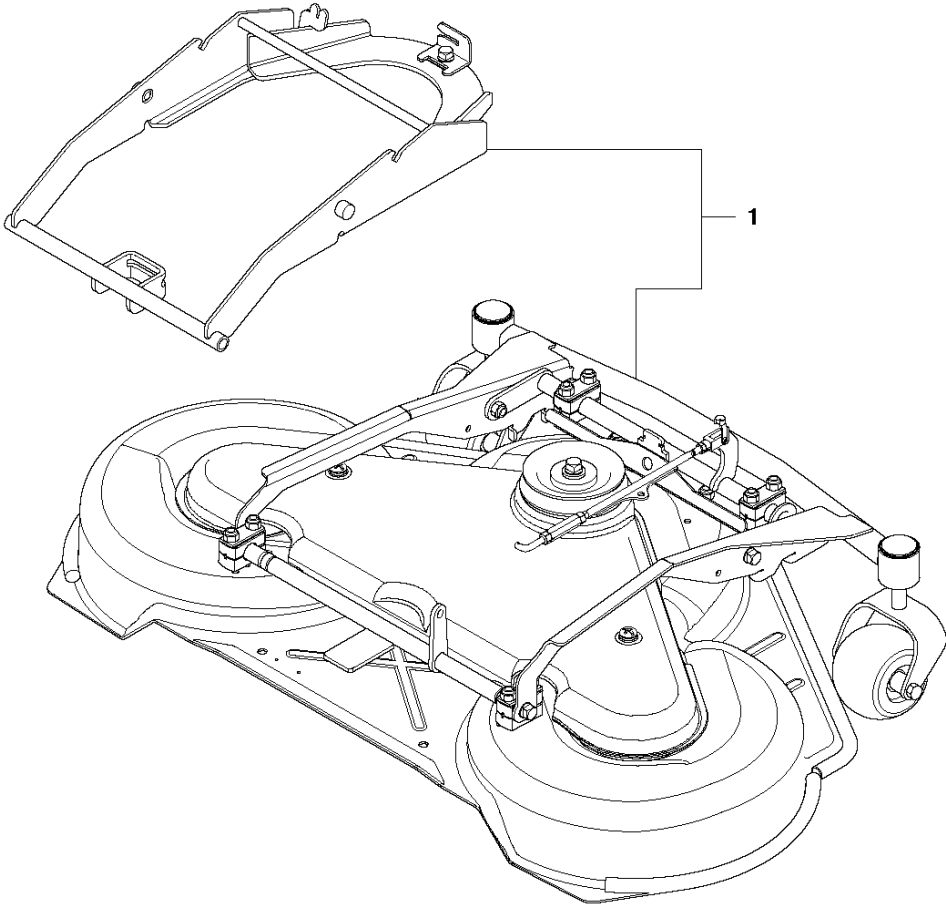

U MOWER DECK, CT112