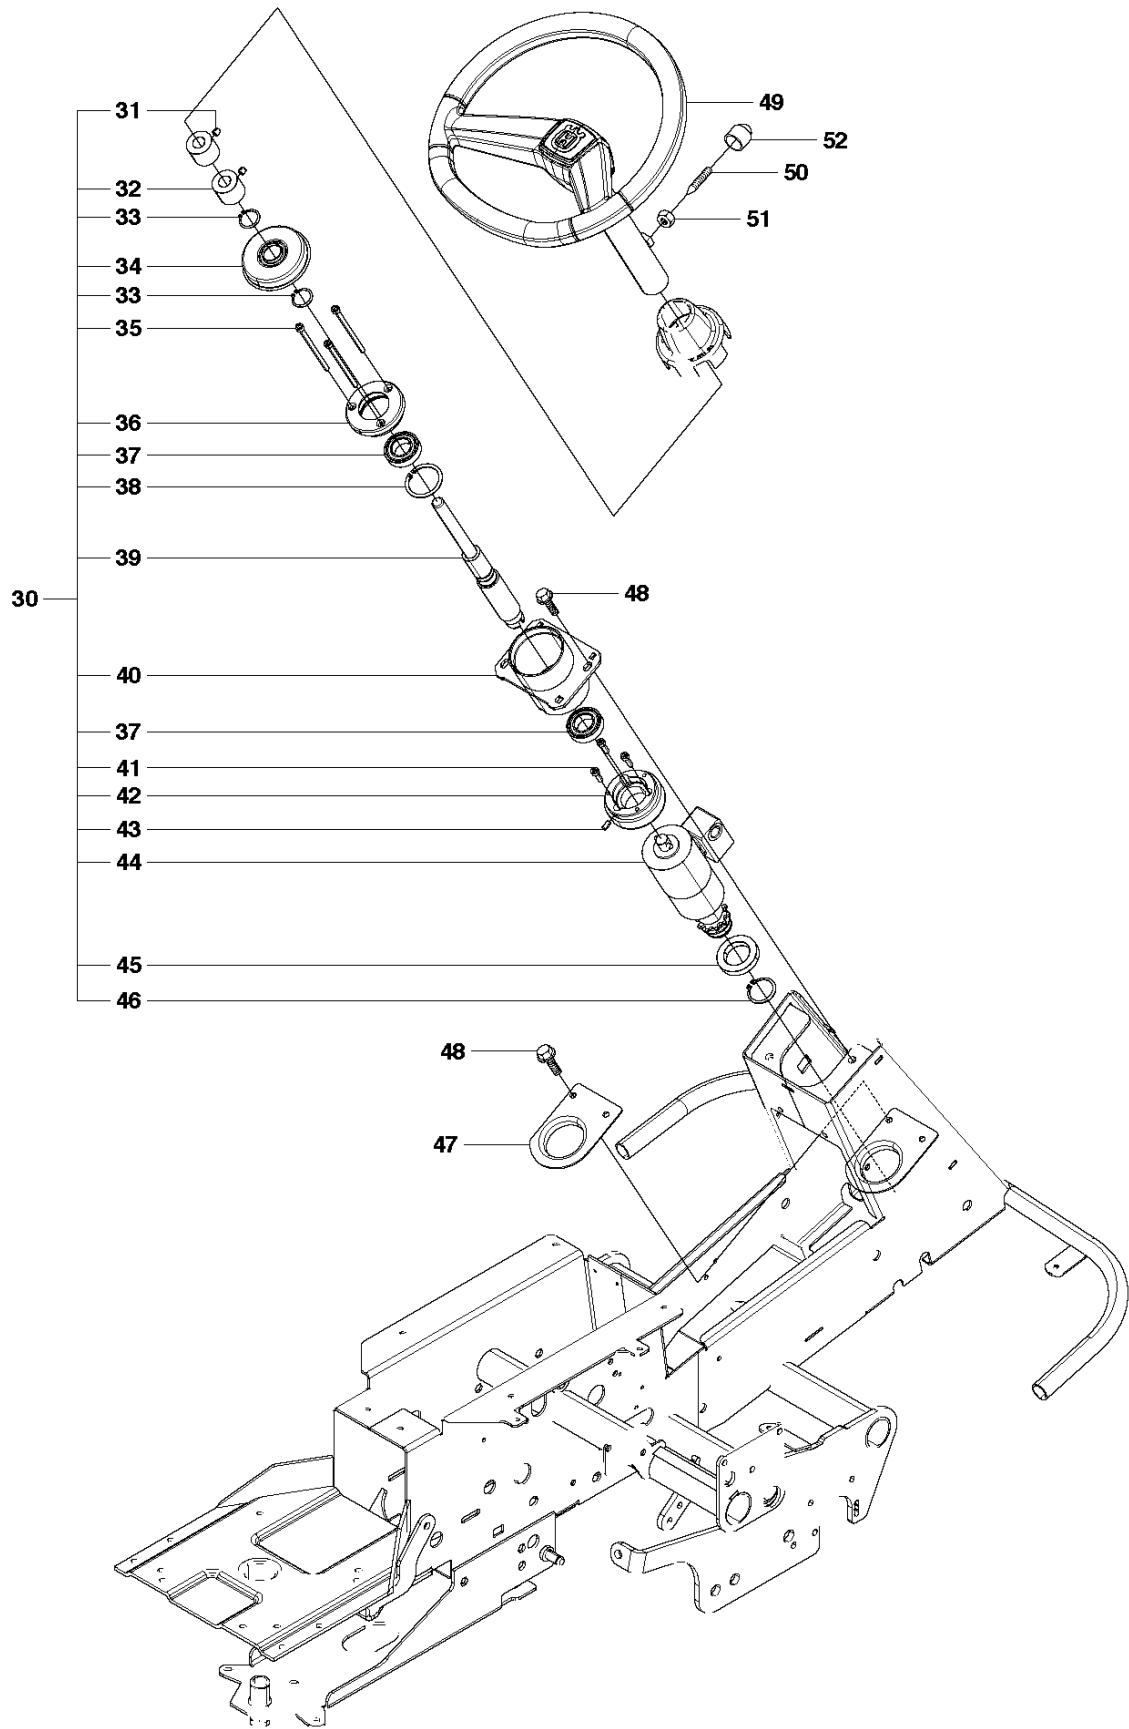

G2 R 422 Ts, R 422 Ts AWD
STEERING SYSTEM

STEERING

R 422 Ts AWD, 966632501, 2011-03

Ref	Part no.	Description	Remark	Qty	Kit
30	502 63 60-01	COMFORT STEERING ASSY		1	
31	728 84 43-05	SCREW IHSETM		2	30
32	506 86 34-01	DRIVER		2	30
33	735 31 26-00	CIRCLIP		2	30
34	535 42 37-01	BELLOWS HOLDER		1	30
35	535 43 28-01	SCREW IHSCM		3	30
36	535 42 36-01	BEARING HOUSING UPPE		1	30
37	738 21 05-04	BALL BEARING		2	30
38	735 31 40-10	CIRCLIP		1	30
39	535 42 19-01	STEERING ROD		1	30
40	502 29 62-01	REINFORCING TUBE		1	30
41	725 53 70-01	SCREW IHSCM		3	30
42	535 42 35-01	BEARING HOUSING LOWE		1	30
43	721 43 35-01	SPRING PIN		1	30
44	535 45 71-02	COMFORT STEERING		1	30
45	535 42 78-01	BALL BEARING		1	30
46	735 31 33-00	CIRCLIP		1	30
47	504 53 82-01	BEARING CAGE		1	
48	506 57 01-04	SCREW EHHFM		4	
49	544 37 52-01	STEERING WHEEL		1	
50	728 74 55-05	SCREW IHSETM		1	
51	731 23 18-01	HEXAGON NUT		1	
52	544 43 32-01	PROTECTIVE COVER		1