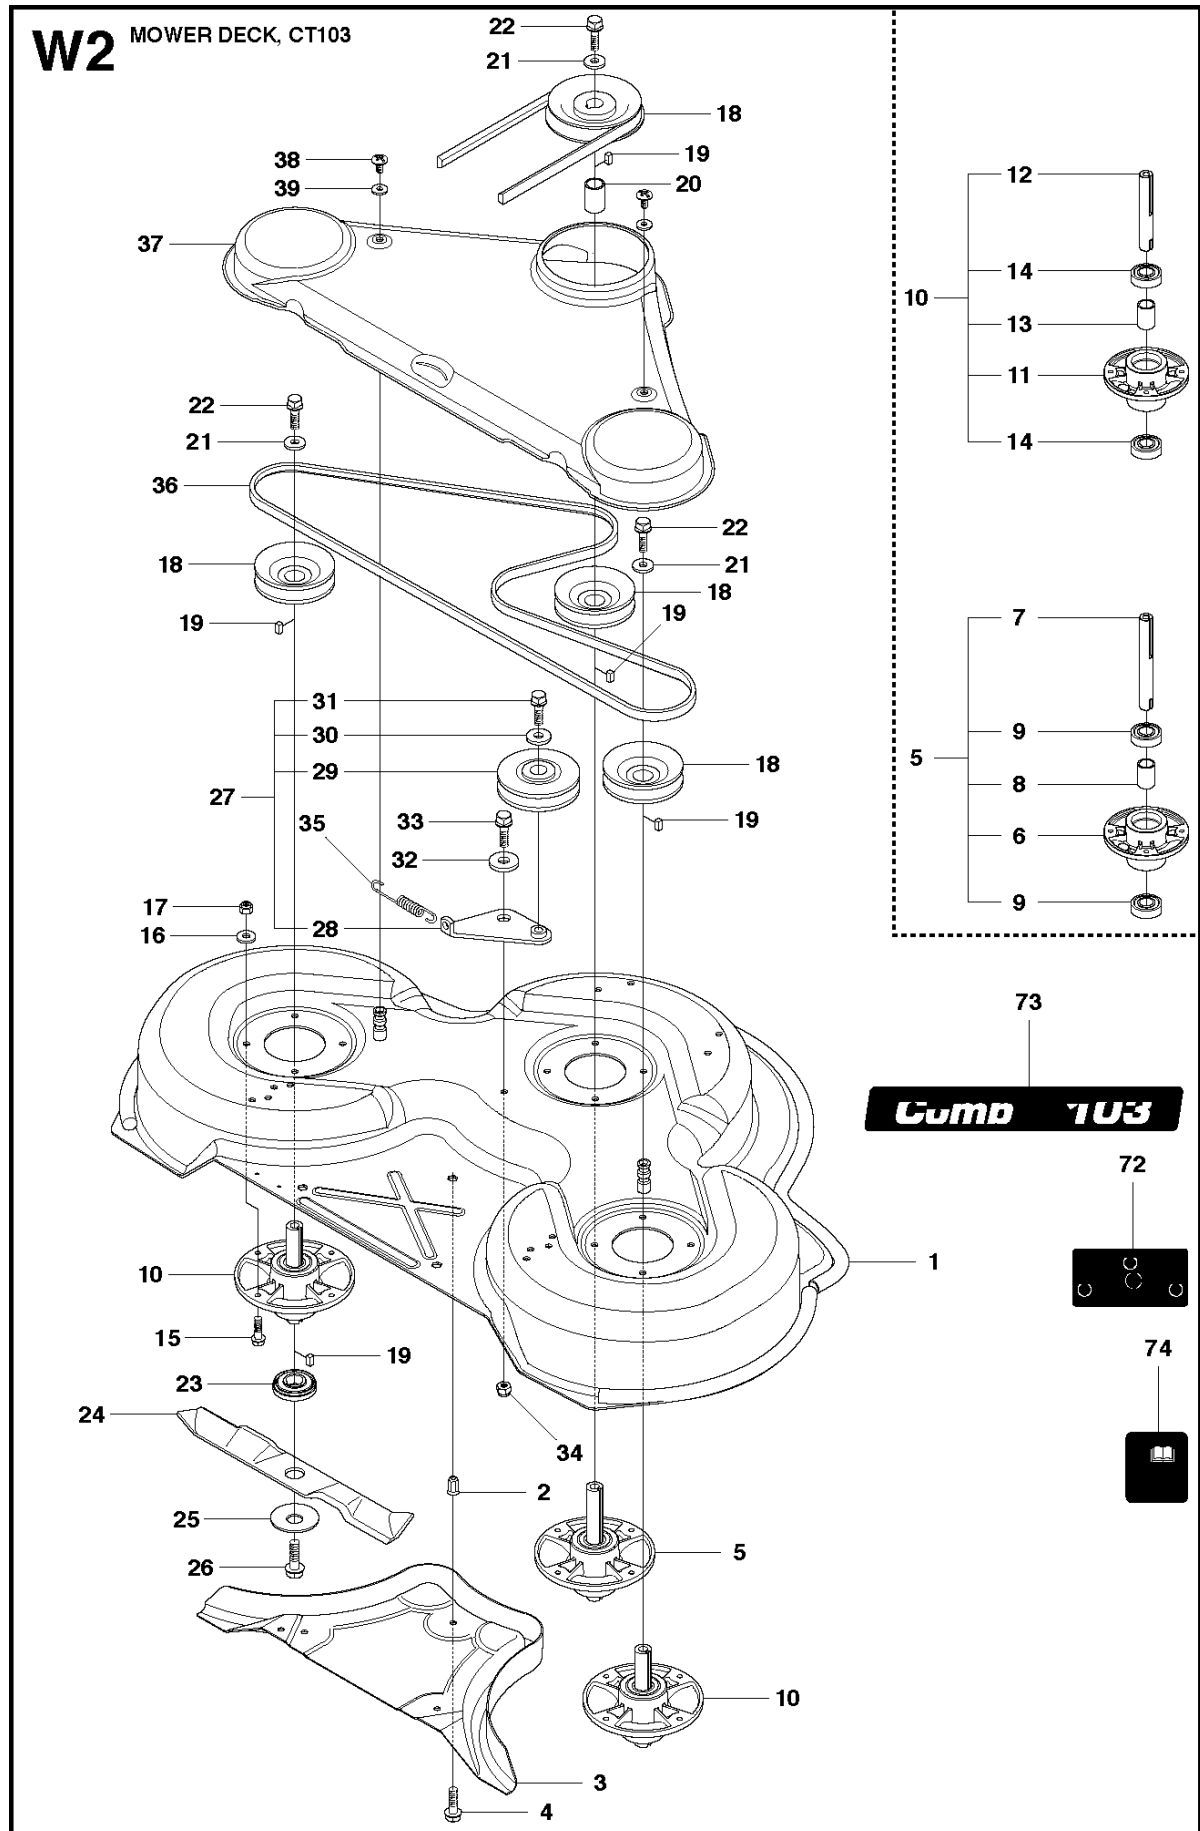

MOWER DECK / CUTTING DECK

R 422 Ts AWD, 966632501, 2011-03

Ref	Part no.	Description	Remark	Qty	Kit
1	504 56 98-01	DECK SHELL ASSY		1	
2	506 91 62-01	BLIND RIVET NUT		3	
3	544 44 92-01	PLUG		1	
4	506 57 01-04	SCREW EHHFM		3	
5	535 50 35-01	KNIFE BEARING		1	
6	544 06 78-01	BEARING HOUSING		1	5
7	535 42 87-01	SHAFT		1	5
8	535 42 88-01	SPACER		1	5
9	738 22 05-19	BALL BEARING		2	5
10	535 50 35-02	KNIFE BEARING		2	
11	544 06 78-01	BEARING HOUSING		1	10
12	535 42 87-02	SHAFT		1	10
13	535 42 88-01	SPACER		1	10
14	738 22 05-19	BALL BEARING		2	10
15	535 42 38-01	SCREW RSQM		12	
16	734 11 64-01	WASHER		12	
17	732 21 18-01	LOCK NUT		12	
18	535 42 90-01	PULLEY		4	
19	506 53 35-01	PARALLEL KEY		7	
20	535 42 88-01	SPACER		1	
21	535 42 92-01	WASHER		3	
22	725 25 42-51	SCREW EHHM		3	
23	535 50 42-01	BLADE BRACKET		3	
24	504 19 04-01	RIDE ON BLADE		3	
25	506 79 23-02	KNIFE PLATE		3	
26	725 25 42-51	SCREW EHHM		3	
27	506 54 07-01	BELT TENSIONER ASSY		1	
28	506 51 95-01	SPÄNNARM KPL.		1	27
29	506 53 27-01	PULLEY		1	27
30	734 11 64-41	WASHER		1	27
31	506 55 83-02	SCREW EHHFT		1	27
32	506 91 87-02	WASHER		1	
33	725 24 51-71	SCREW EHHM		1	
34	732 21 18-01	LOCK NUT		1	
35	506 53 31-01	SPRING		1	
36	544 11 32-01	BELT		1	
37	544 09 61-01	BELT COVER		1	
38	506 98 26-01	SCREW		2	
39	506 55 97-01	WASHER		2	
72	506 78 97-01	LABEL		1	
73	544 23 81-11	LABEL		1	
74	506 92 90-01	LABEL		1