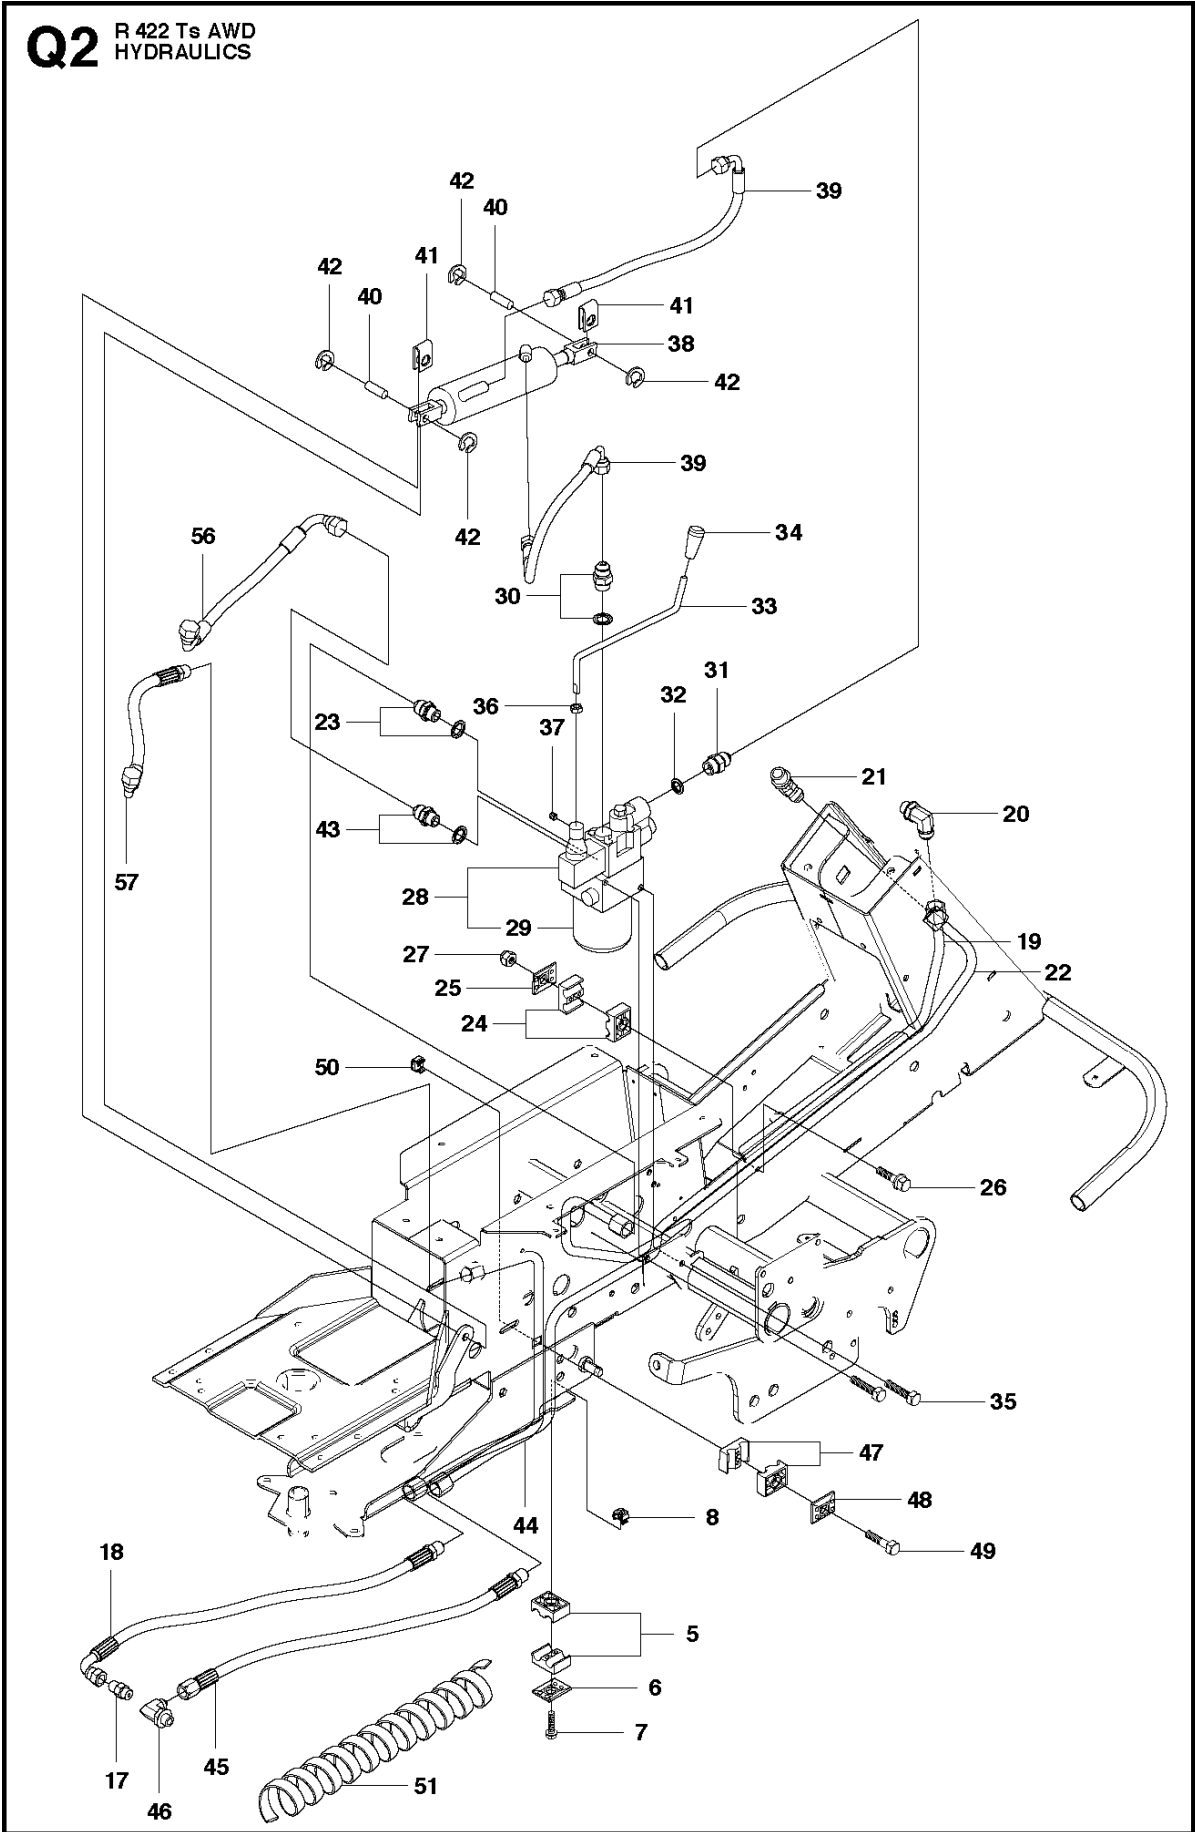

HYDRAULICS

R 422 Ts AWD, 966632501, 2011-03

Ref	Part no.	Description	Remark	Qty	Kit
5	544 37 33-02	PIPE CLAMP		1	
6	544 37 38-02	COVER PLATE		1	
7	506 57 01-07	SCREW EHHFM		1	
8	544 81 17-01	CAGE NUT		1	
17	535 42 68-05	PIPE FITTING		1	
18	535 45 03-01	HYDRAULIC HOSE		1	
19	544 83 42-01	HYDRAULIC PIPE		1	
20	535 43 73-01	PIPE FITTING		1	
21	535 42 69-01	PIPE FITTING		1	
22	504 20 99-01	HYDRAULIC PIPE		1	
23	535 42 68-01	PIPE FITTING		1	
24	544 37 33-03	PIPE CLAMP		1	
25	535 43 85-01	COVER WASHER		1	
26	535 47 52-45	SCREW EHHFM		1	
27	732 21 16-01	NUT		1	
28	522 53 56-02	FILTER UNIT		1	
29	535 42 75-02	FILTER		1	
30	535 42 68-05	PIPE FITTING		1	
31	535 43 71-01	PIPE FITTING		1	
32	535 43 72-01	RUBBER STEEL WASHER		1	
33	505 44 00-01	LIFTING LEVER		1	
34	535 43 82-01	KNOB		1	
35	725 24 49-71	SCREW EHHM		2	
36	731 23 18-01	HEXAGON NUT		1	
37	728 84 43-05	SCREW IHSETM		1	
38	535 42 72-01	CYLINDER ASSY		1	
39	535 42 71-03	HYDRAULIC HOSE		2	
40	535 43 76-01	LOCKING PIN		2	
41	535 45 66-01	U-PLÅT		2	
42	735 31 12-00	CIRCLIP		4	
43	535 42 68-01	PIPE FITTING		1	
44	504 64 34-01	HYDRAULIC PIPE		1	
45	575 41 53-01	HYDRAULIC HOSE		1	
46	535 43 73-05	PIPE FITTING		1	
47	544 37 33-03	PIPE CLAMP		1	
48	535 43 85-01	COVER WASHER		1	
49	535 47 52-45	SCREW EHHFM		1	
50	544 81 17-02	CAGE NUT		1	
51	544 02 66-07	HOSE GUARD		1	
56	505 52 04-01	HYDRAULIC HOSE		1	
57	505 49 69-01	HYDRAULIC HOSE		1