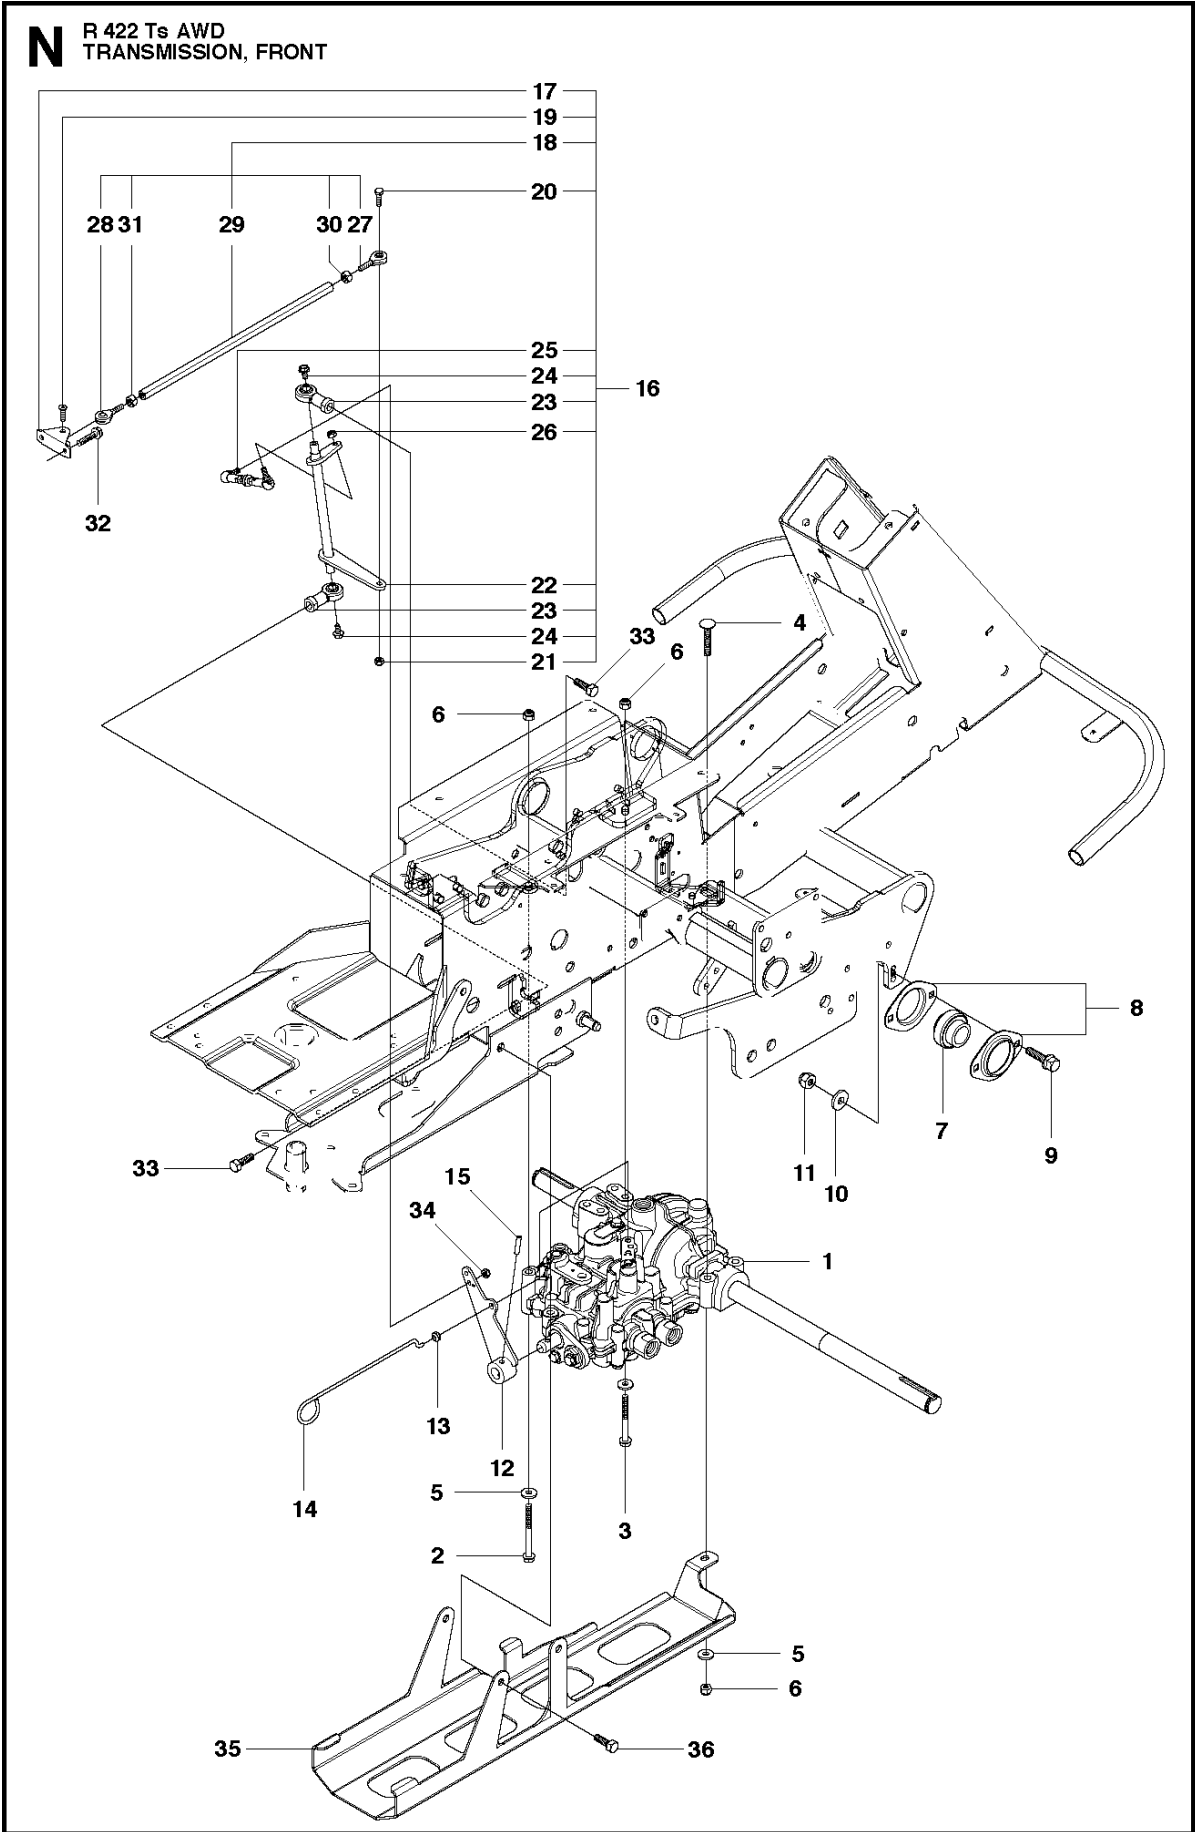

TRANSMISSION

R 422 Ts AWD, 966632501, 2011-03

Ref	Part no.	Description	Remark	Qty	Kit
1	577 53 19-01	TRANSMISSION		1	
2	725 24 67-51	SCREW EHHM		1	
3	725 24 64-51	SCREW EHHM		1	
4	535 42 38-03	SCREW RSQM		1	
5	734 11 64-01	WASHER		3	
6	732 21 18-01	LOCK NUT		3	
7	544 00 89-02	BEARING		1	
8	544 00 90-02	BEARING HOUSING		1	
9	506 57 01-05	SCREW EHHFM		2	
10	734 11 64-01	WASHER		2	
11	732 21 18-01	LOCK NUT		2	
12	544 43 52-01	LEVER		1	
13	503 73 58-01	BUSHING		1	
14	535 49 97-01	ARM		1	
15	721 43 47-01	SPRING PIN		1	
16	544 84 15-01	LINK ASSY		1	
17	535 49 28-02	BRACKET		1	16
18	544 45 67-01	ROD		1	16
19	544 84 17-01	SCREW		1	16
20	725 23 70-71	SCREW EHHM		1	16
21	732 25 16-01	HEXAGON LOCKING NUT		1	16
22	535 49 74-01	LEVER		1	16
23	506 95 17-01	ROD END		2	16
24	535 47 52-12	SCREW EHHFM		2	16
25	544 44 19-01	ADJUSTING ROD		1	16
26	732 25 16-01	HEXAGON LOCKING NUT		1	16
27	535 48 66-01	ROD END		1	18
28	535 48 66-02	ROD END		1	18
29	535 48 65-01	ROD		1	18
30	731 23 16-01	HEXAGON NUT		1	18
31	503 22 10-18	HEXAGON NUT		1	18
32	725 23 66-51	HEXAGONAL SCREW M6X12		2	
33	725 24 93-71	SCREW EHHM		2	
34	732 21 16-01	NUT		1	
35	544 84 57-01	SKID PLATE		1	
36	506 57 01-04	SCREW EHHFM		3