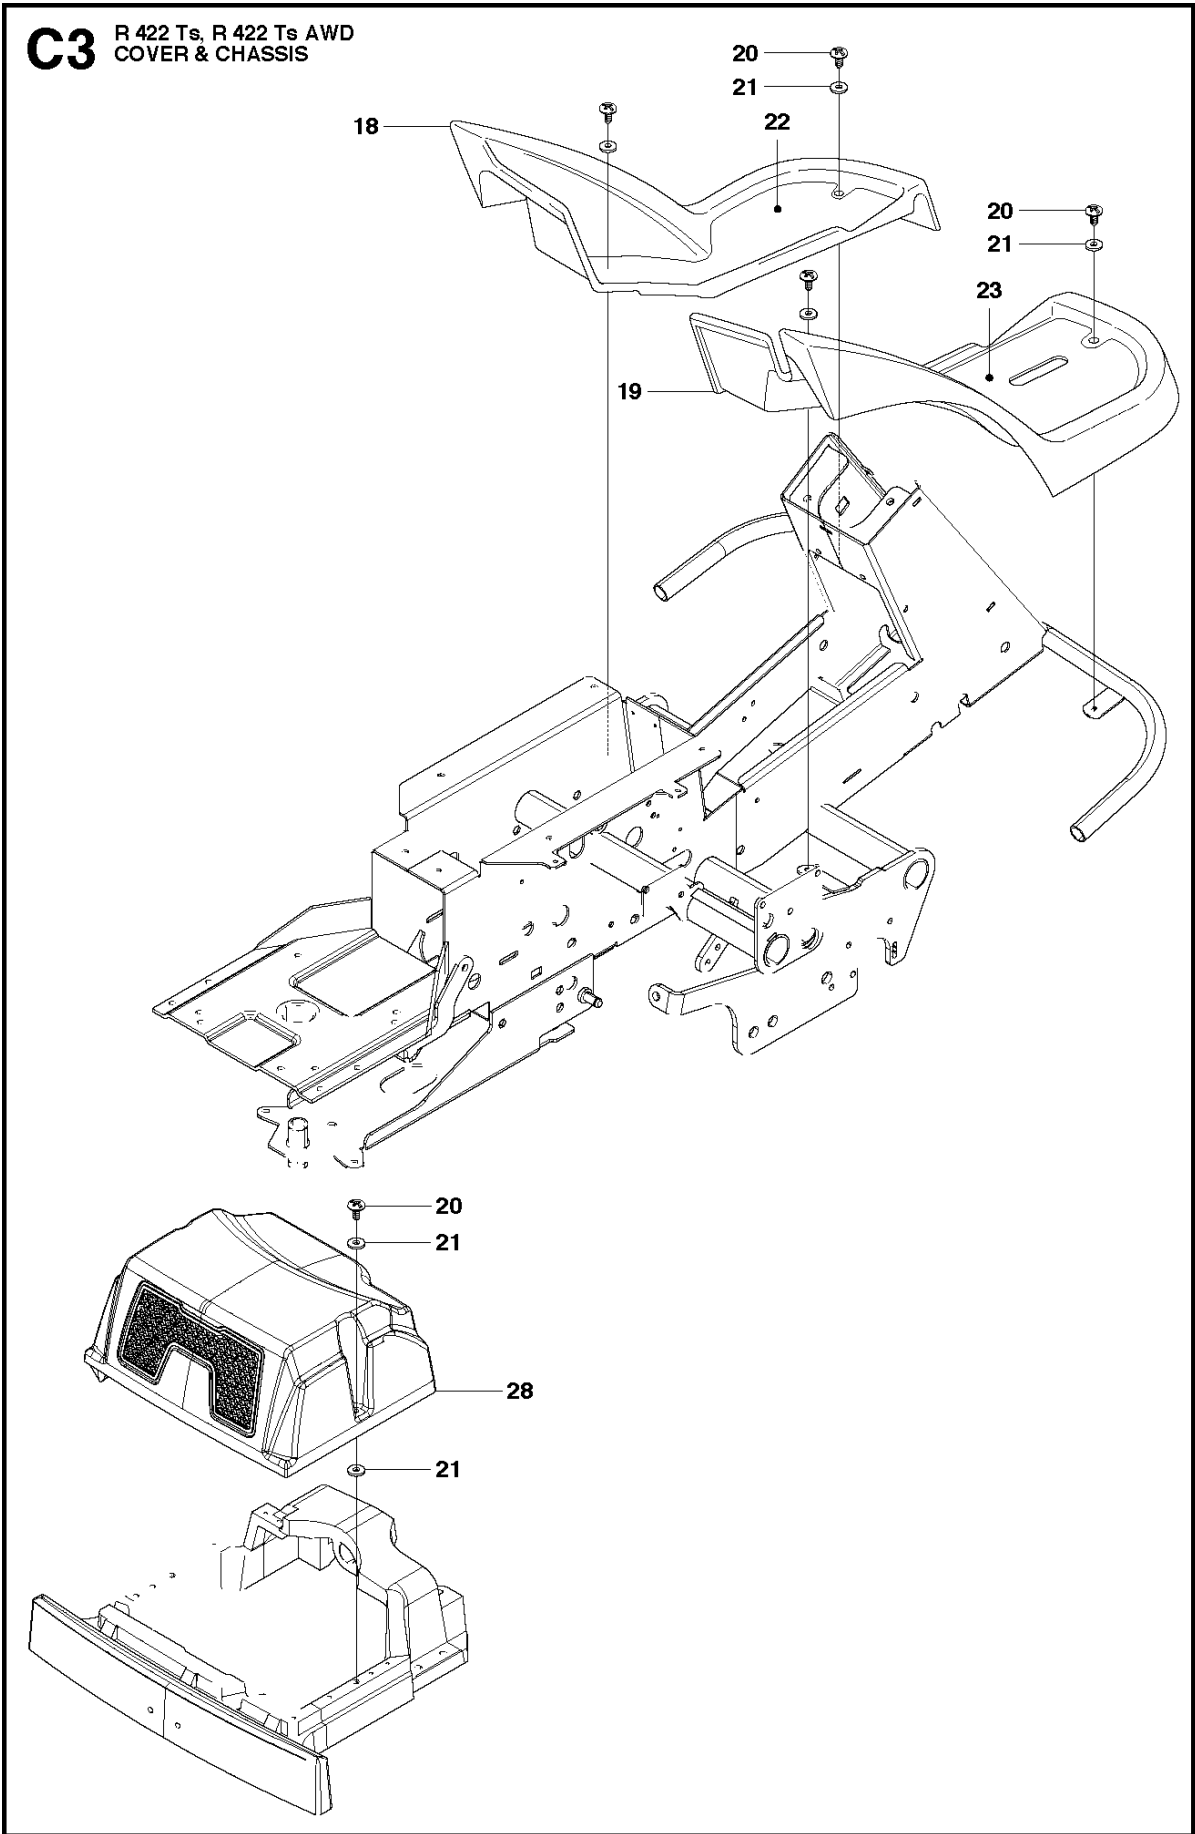

CHASSIS & ENCLOSURES

R 422 Ts AWD, 966632501, 2011-03

Ref	Part no.	Description	Remark	Qty	Kit
18	535 43 21-03	FLYGEL VÄNSTER		1	
19	535 47 46-02	FLYGEL HÖGER		1	
20	506 98 26-01	SCREW		6	
21	506 55 97-01	WASHER		8	
22	535 47 47-01	PEDISTAL MAT		1	
23	535 47 47-02	PEDISTAL MAT		1	
28	574 88 61-01	COVER		1