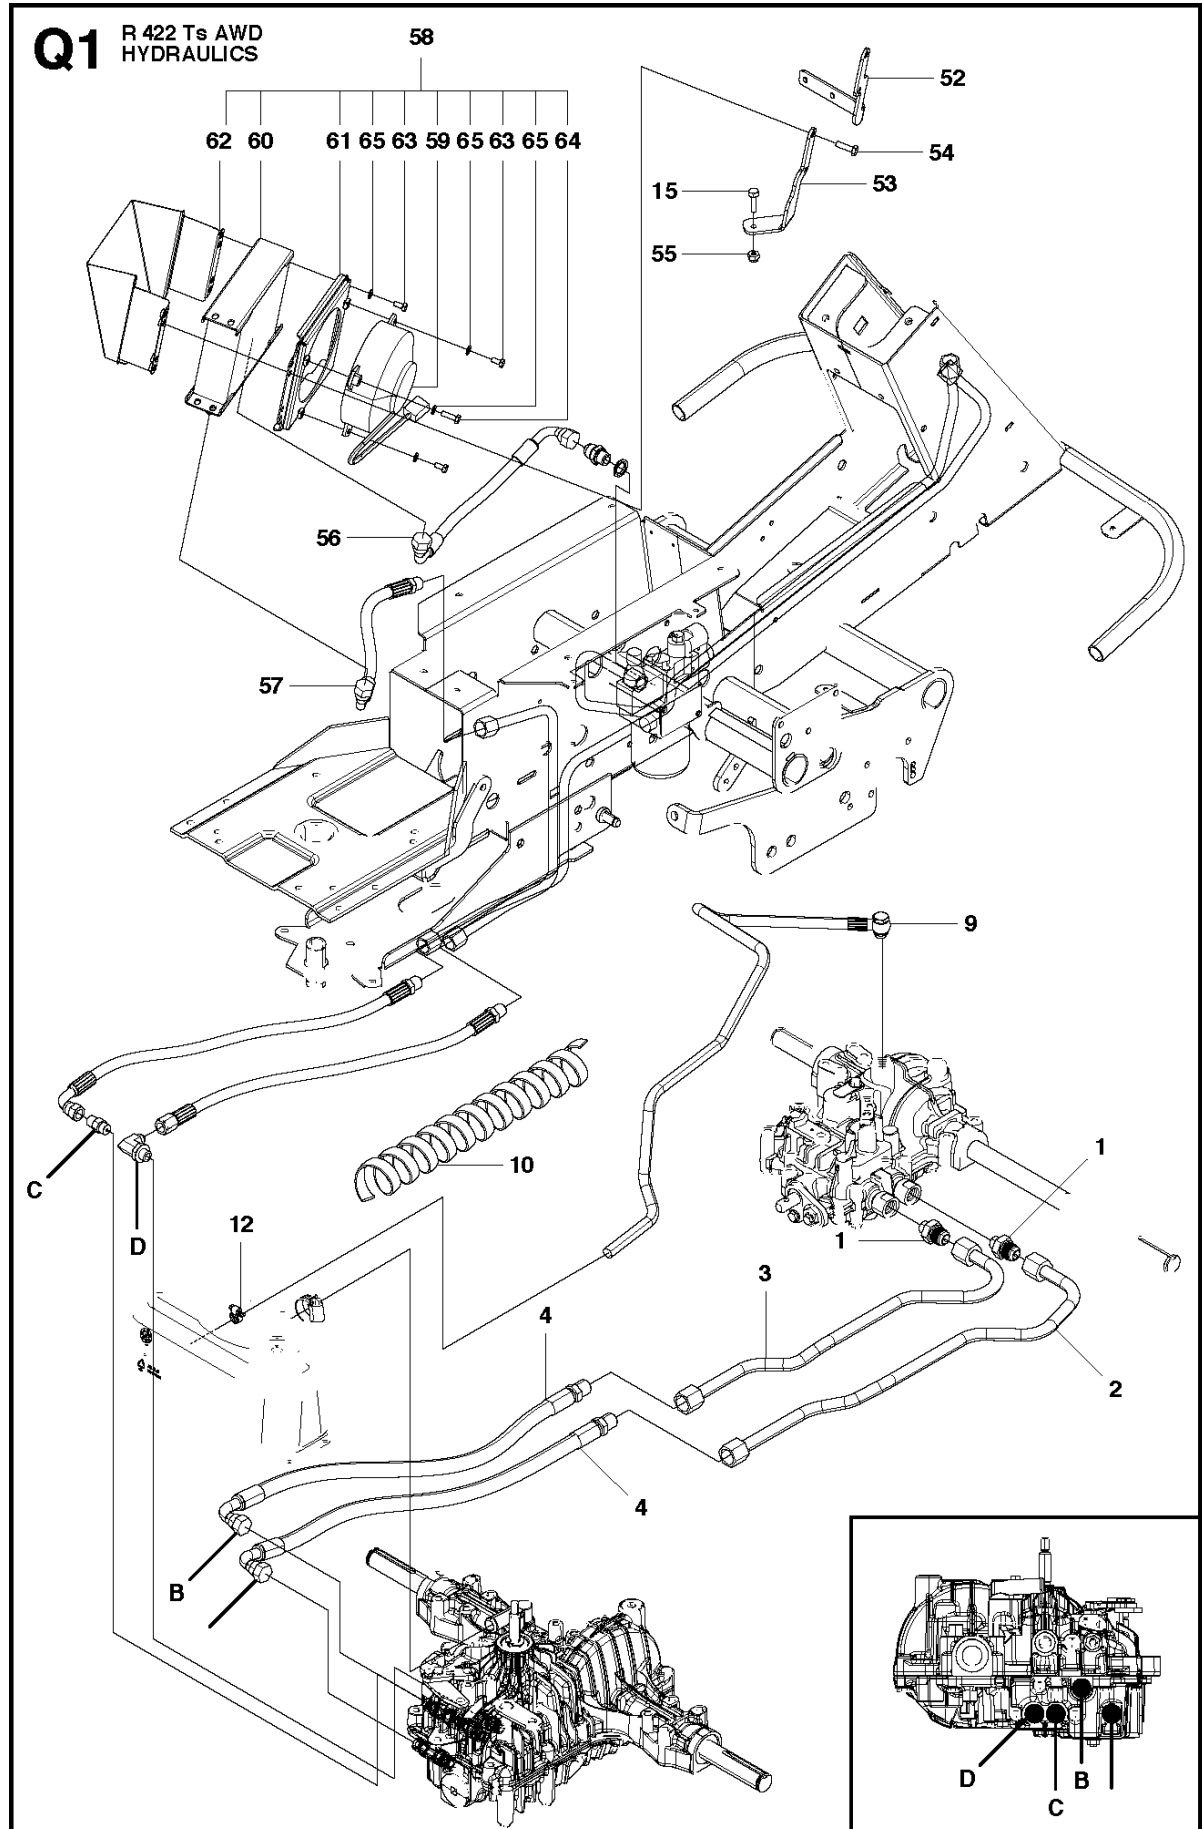

HYDRAULICS

R 422 Ts AWD, 966632501, 2011-03

Ref	Part no.	Description	Remark	Qty	Kit
1	535 42 68-06	PIPE FITTING		2	
2	544 45 04-01	HYDRAULIC PIPE		1	
3	544 45 05-01	HYDRAULIC PIPE		1	
4	544 45 64-01	HYDRAULIC HOSE		2	
9	574 53 11-01	HYDRAULIC HOSE		1	
10	544 02 66-07	HOSE GUARD		1	
12	505 13 11-01	HOSE CLAMP		1	
15	725 23 68-71	SCREW EHHM		1	
52	504 62 96-01	BRACKET		1	
53	504 62 97-01	BRACKET		1	
54	535 47 52-12	SCREW EHHFM		6	
55	732 21 16-01	NUT		3	
56	505 52 04-01	HYDRAULIC HOSE		1	
57	505 49 69-01	HYDRAULIC HOSE		1	
58	505 45 90-01	OIL COOLER		1	
59	504 62 93-01	FAN		1	
60	505 45 91-01	OIL COOLER		1	
61	505 45 92-01	FAN COVER		1	
62	505 45 93-01	AIR INLET		1	
63	725 23 66-71	SCREW EHHM		6	
64	725 23 70-71	SCREW EHHM		1	
65	734 11 52-01	WASHER		7