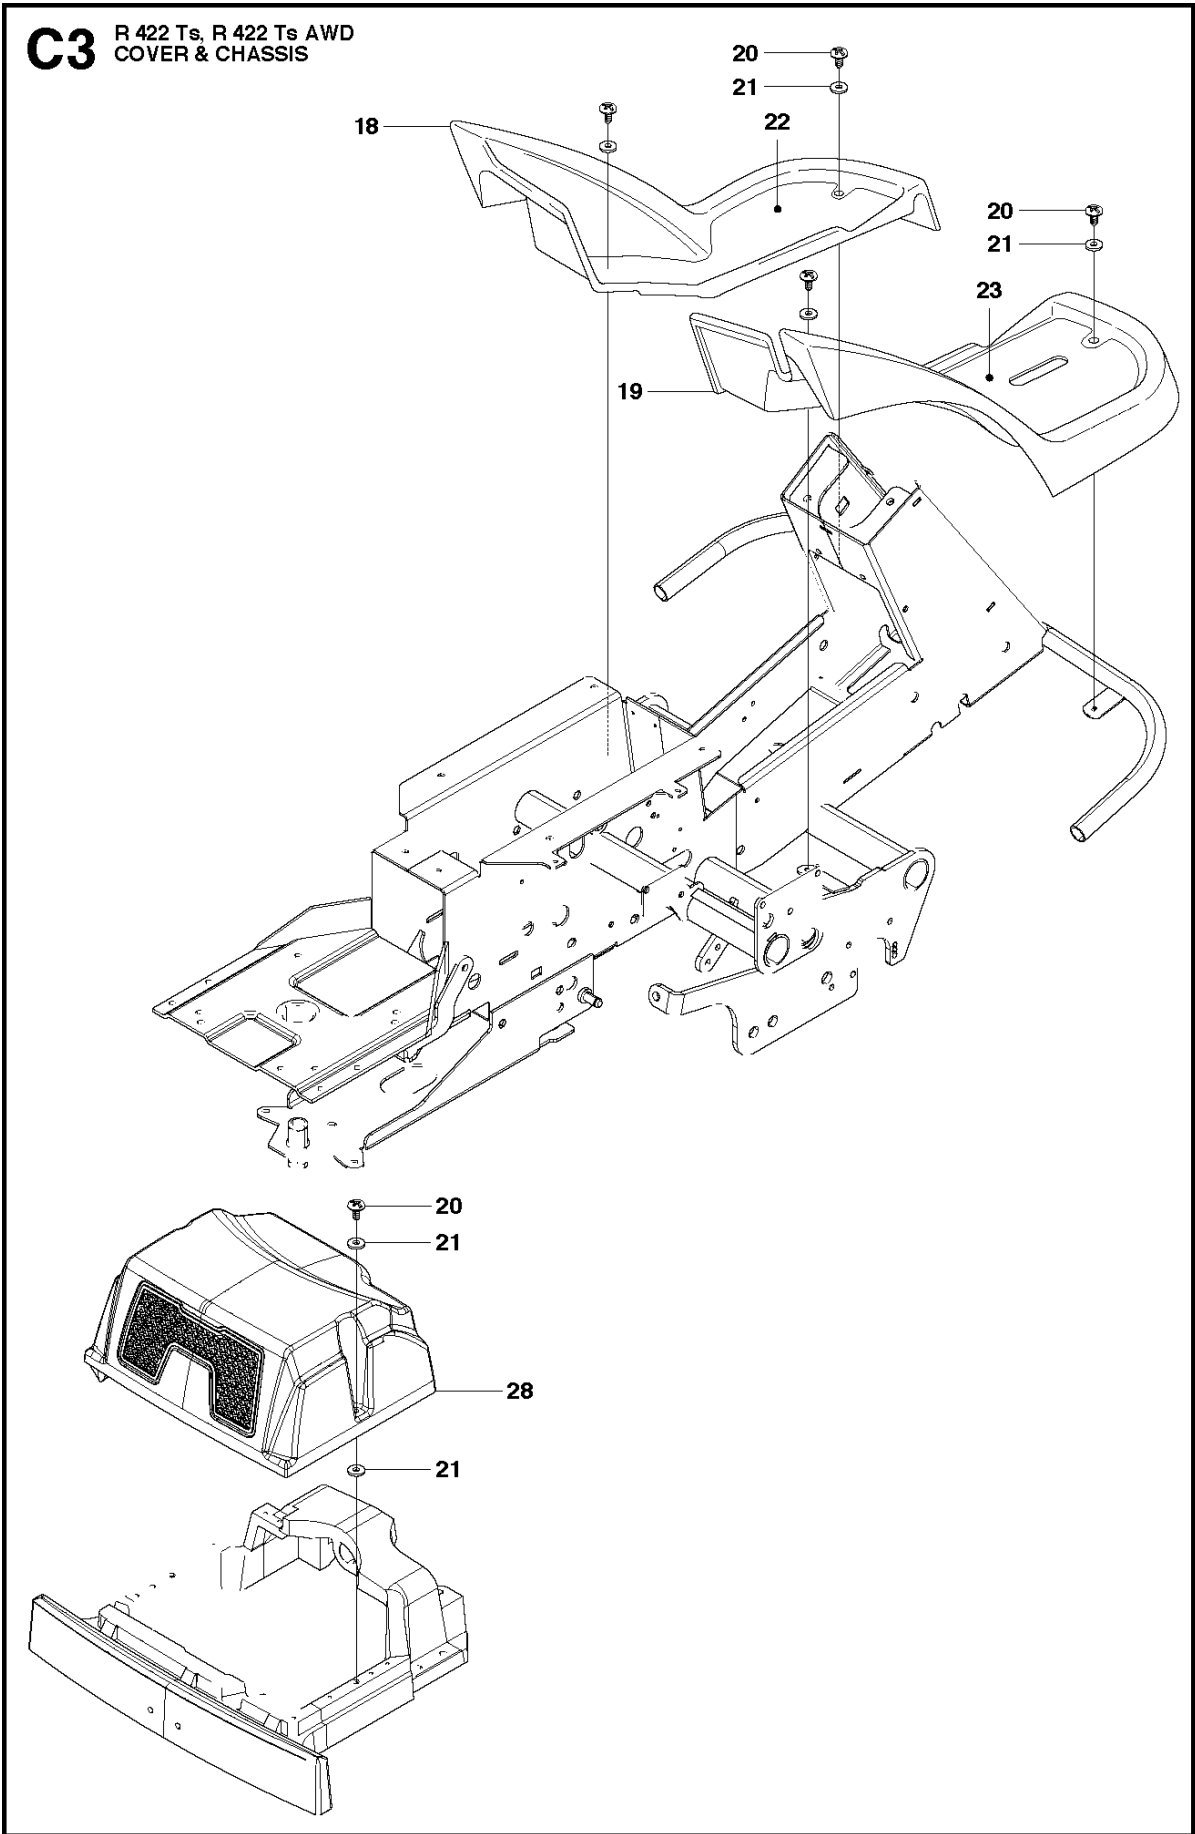

CHASSIS & ENCLOSURES

R422 Ts, 966772801, 2011-11

Ref	Part no.	Description	Remark	Qty	Kit
20	506 98 26-01	SCREW		6	
21	506 55 97-01	WASHER		8	
22	535 47 47-01	PEDISTAL MAT		1	
23	535 47 47-02	PEDISTAL MAT		1	
28	574 88 61-01	COVER		1	
18	535 43 21-03	FLYGEL VÄNSTER		1	
19	535 47 46-02	FLYGEL HÖGER		1