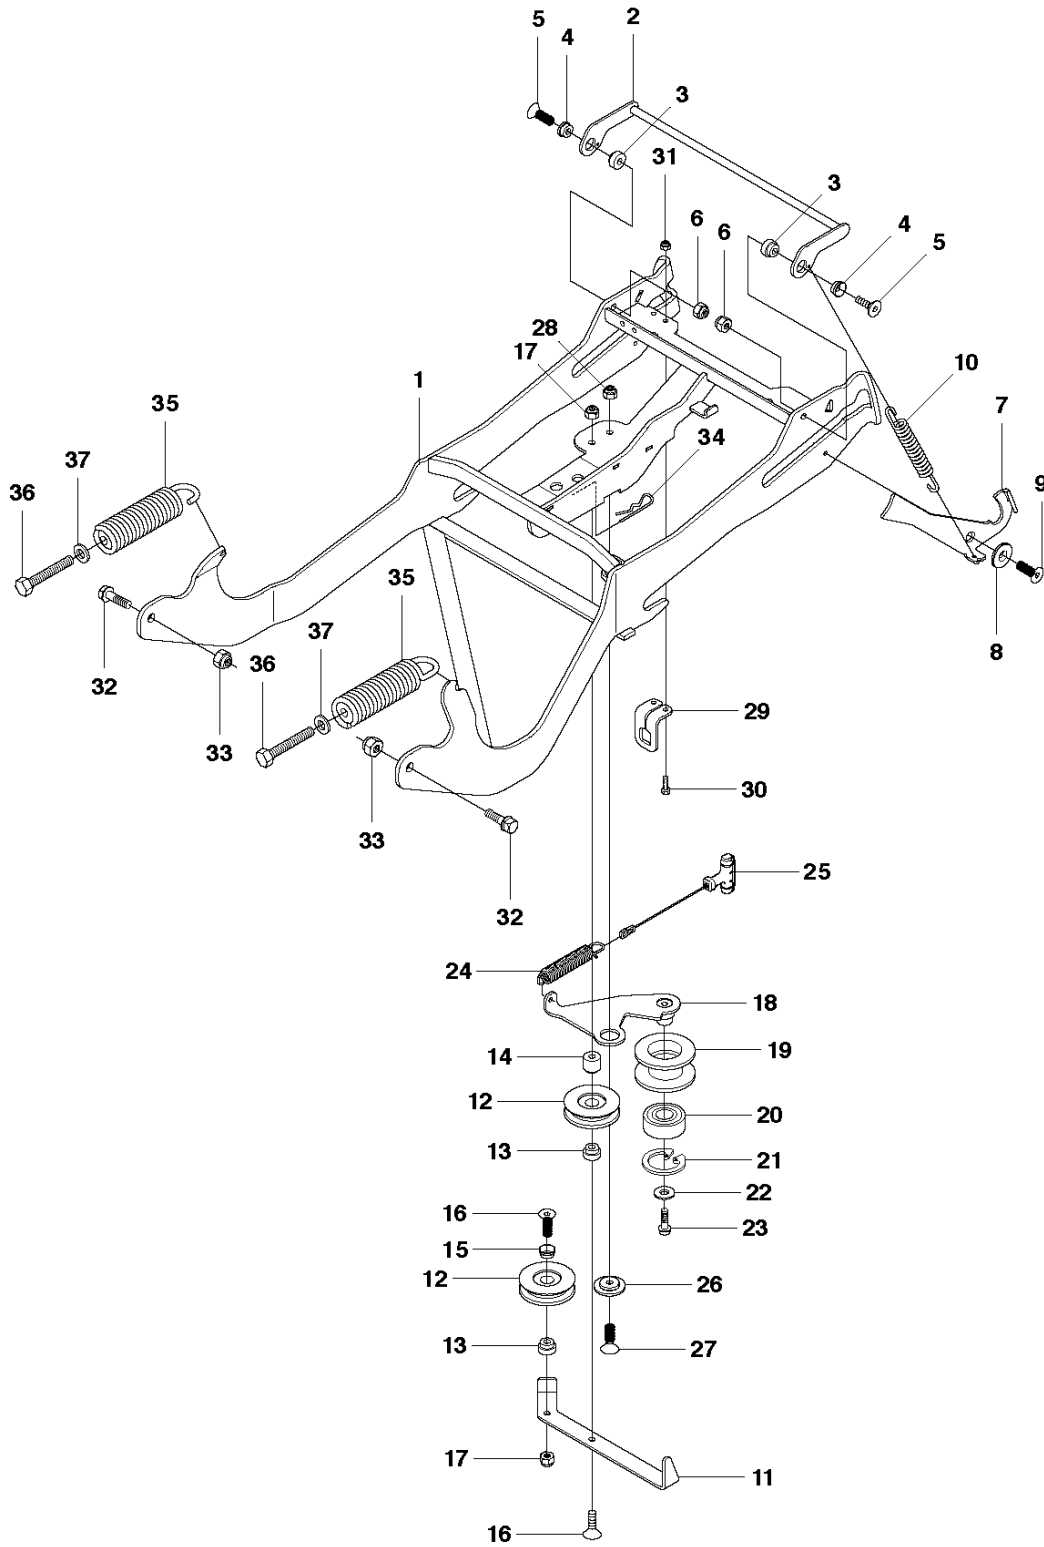

R R 422 Ts, R 422 Ts AWD
EQUIPMENT FRAME ASSY

FRAME

R422 Ts, 966772801, 2011-11

Ref	Part no.	Description	Remark	Qty	Kit
1	502 63 79-01	EQUIPMENT FRAME		1	
2	504 55 78-01	HOOK		1	
3	544 00 34-01	BUSHING		2	
4	506 99 33-02	SLEEVE		2	
5	725 64 59-01	SCREW IHCSFM		2	
6	732 21 18-01	LOCK NUT		2	
7	504 55 80-01	LEVER		1	
8	506 91 87-01	WASHER		1	
9	725 64 48-01	SCREW IHCSFM		1	
10	506 53 56-03	DRAW SPRING		1	
11	504 81 28-01	BELT GUIDE		1	
12	544 00 46-01	PULLEY ASSY		2	
13	544 00 34-01	BUSHING		2	
14	544 00 34-02	BUSHING		1	
15	506 99 33-02	SLEEVE		1	
16	725 24 62-51	SCREW EHHM		2	
17	732 21 18-01	LOCK NUT		2	
18	504 62 19-01	BELT TENSIONER		1	
19	506 92 89-01	PULLEY		1	
20	738 21 04-04	BALL BEARING		1	
21	735 31 38-10	CIRCLIP		1	
22	734 11 64-41	WASHER		1	
23	506 55 83-02	SCREW EHHFT		1	
24	504 62 24-01	SPRING		1	
25	504 62 21-01	HANDLE ASSY		1	
26	505 45 17-01	WASHER		1	
27	725 64 53-01	SCREW IHCSFM		1	
28	732 21 18-01	LOCK NUT		1	
29	504 62 17-01	GUIDE		1	
30	725 23 68-71	SCREW EHHM		2	
31	732 21 16-01	NUT		2	
32	506 89 58-01	COLLAR SCREW		2	
33	732 25 22-01	HEXAGON LOCKING NUT		2	
34	506 96 66-01	HAIR PIN COTTER		1	
35	505 42 09-01	SPRING		2	
36	725 25 15-71	SCREW EHHM		2	
37	734 11 72-01	WASHER		2