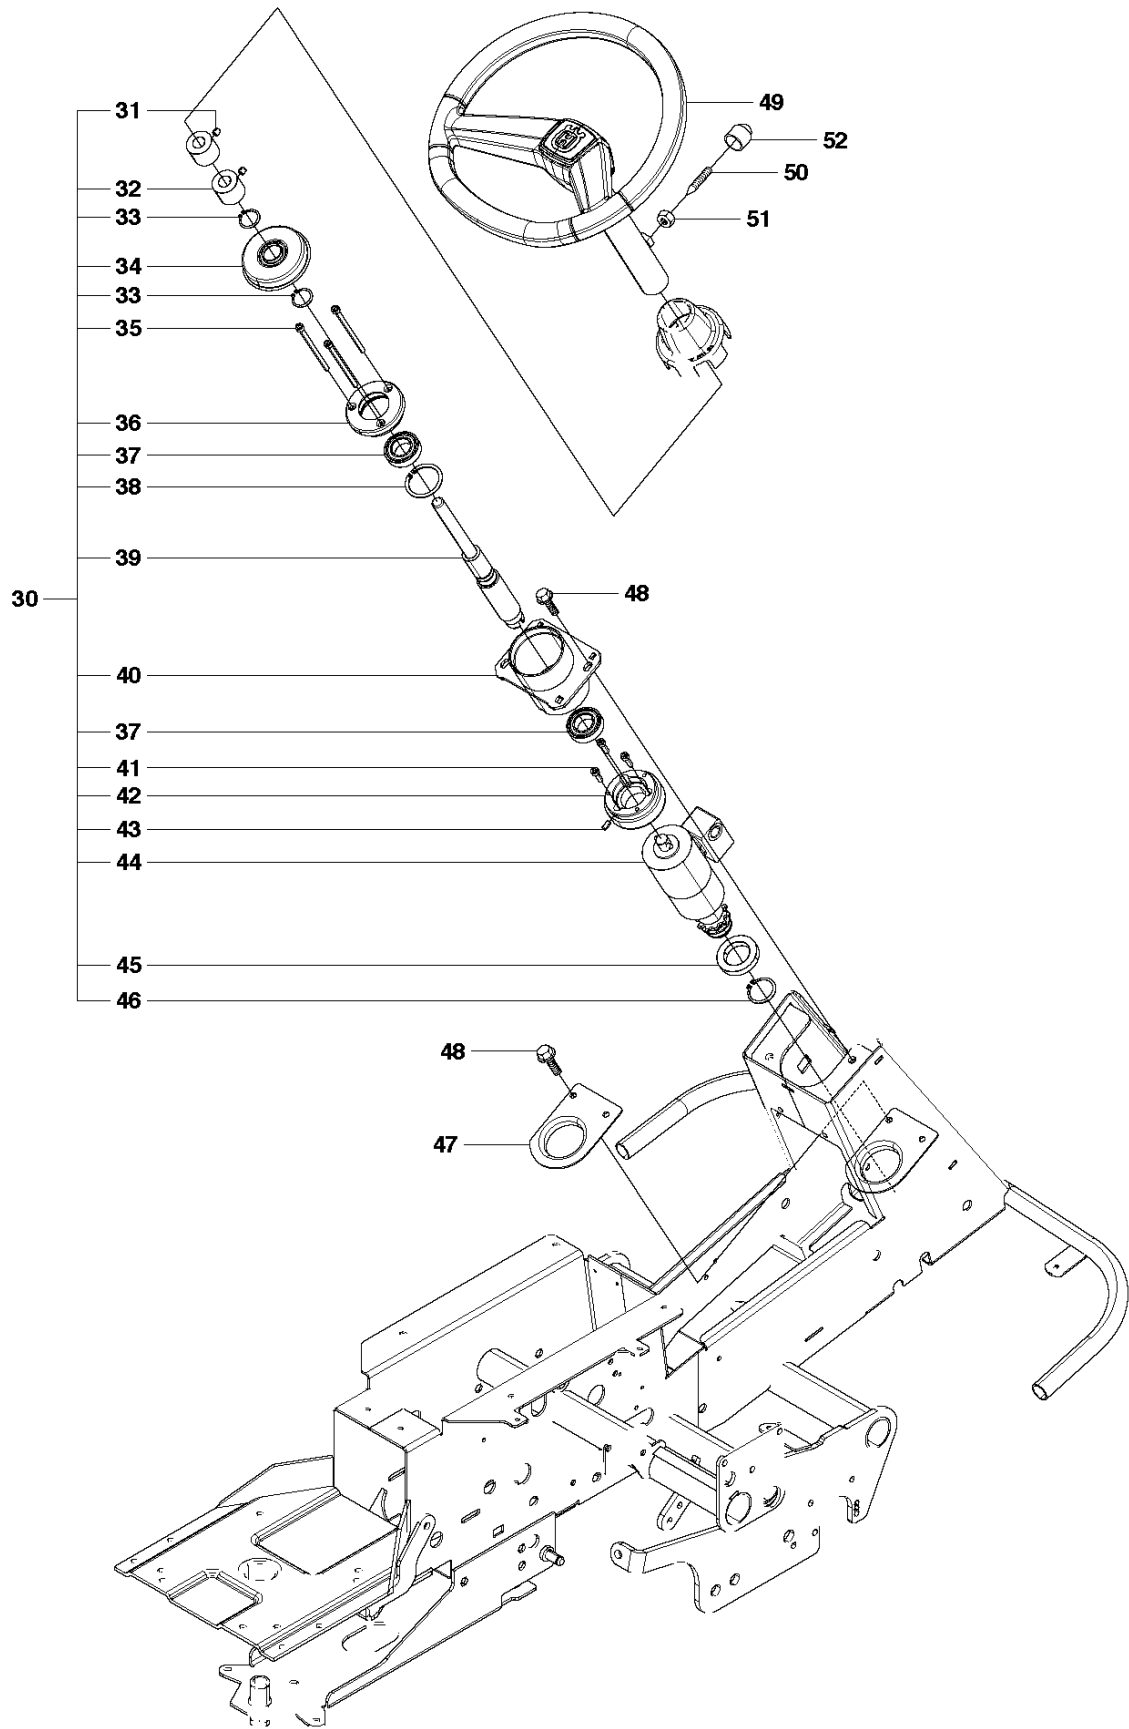

G2 R 422 Ts, R 422 Ts AWD
STEERING SYSTEM

STEERING

R422 Ts, 966772801, 2011-11

Ref	Part no.	Description	Remark	Qty	Kit
30	502 63 60-01	COMFORT STEERING ASSY		1	
31	728 84 43-05	SCREW IHSETM		2	30
32	506 86 34-01	DRIVER		2	30
33	735 31 26-00	CIRCLIP		2	30
34	535 42 37-01	BELLOWS HOLDER		1	30
35	535 43 28-01	SCREW IHSCM		3	30
36	535 42 36-01	BEARING HOUSING UPPE		1	30
37	738 21 05-04	BALL BEARING		2	30
38	735 31 40-10	CIRCLIP		1	30
39	535 42 19-01	STEERING ROD		1	30
40	502 29 62-01	REINFORCING TUBE		1	30
41	725 53 70-01	SCREW IHSCM		3	30
42	535 42 35-01	BEARING HOUSING LOWE		1	30
43	721 43 35-01	SPRING PIN		1	30
44	535 45 71-02	COMFORT STEERING		1	30
45	535 42 78-01	BALL BEARING		1	30
46	735 31 33-00	CIRCLIP		1	30
47	504 53 82-01	BEARING CAGE		1	
48	506 57 01-04	SCREW EHHFM		4	
49	544 37 52-01	STEERING WHEEL		1	
50	728 74 55-05	SCREW IHSETM		1	
51	731 23 18-01	HEXAGON NUT		1	
52	544 43 32-01	PROTECTIVE COVER		1