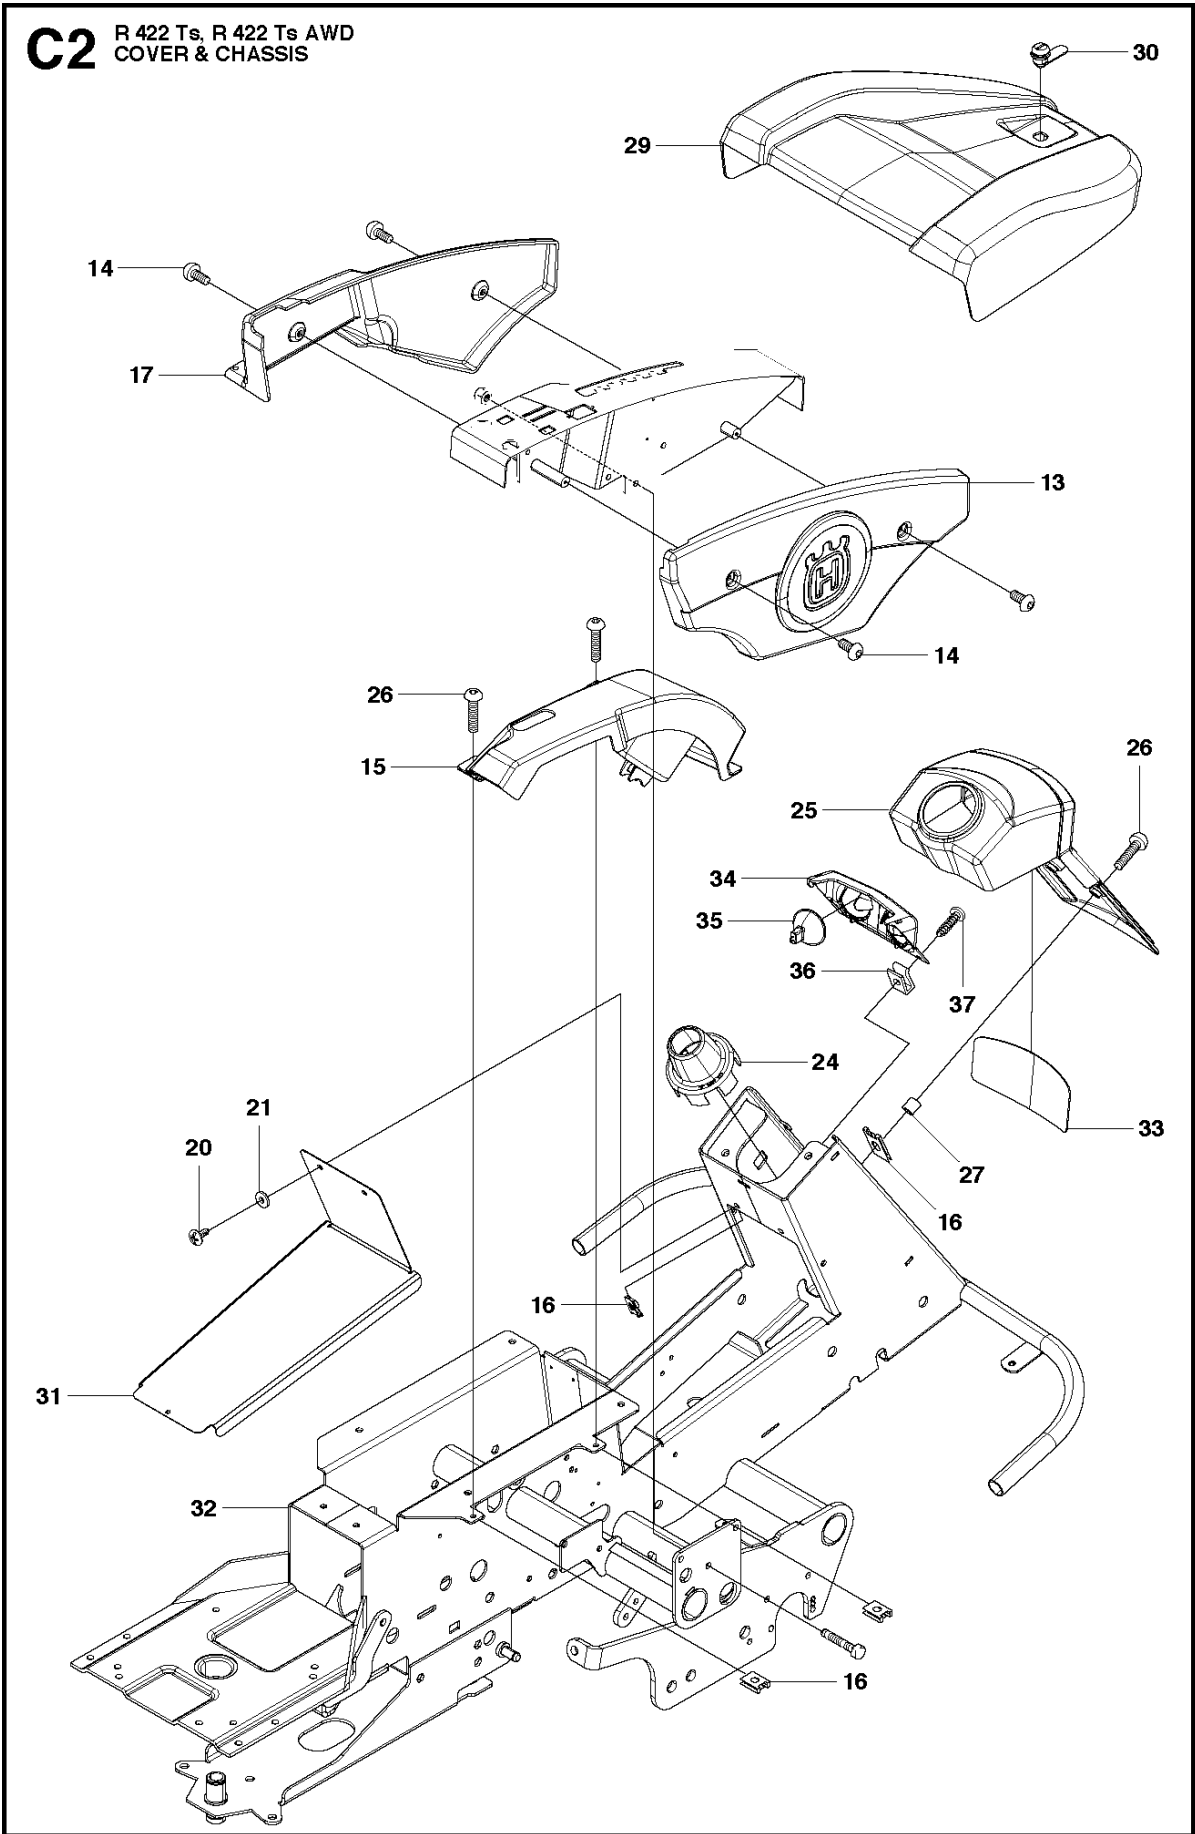

SPARE PARTS LIST

RIDERS

R422 Ts, 966772801, 2011-11

CHASSIS & ENCLOSURES

R422 Ts, 966772801, 2011-11

Ref	Part no.	Description	Remark	Qty	Kit
1	502 62 55-01	ENGINE HOOD ASSY		1	
2	504 12 41-01	SPRING		2	
3	502 48 22-01	GRID		1	
4	504 10 19-02	AIR CONDUCTOR		1	
5	504 61 09-01	SCREW		5	
6	502 49 46-01	LOAD CARRIER		1	
7	544 40 05-01	SCREW		10	
8	504 62 95-01	SEALING		1	
9	504 61 39-01	GUIDE PLATE		1	
10	504 61 39-02	GUIDE PLATE		1	
11	725 24 97-51	SCREW		2	
12	734 11 74-60	WASHER		6	
38	504 10 14-01	LID		1	
39	732 21 20-51	NUT		2	