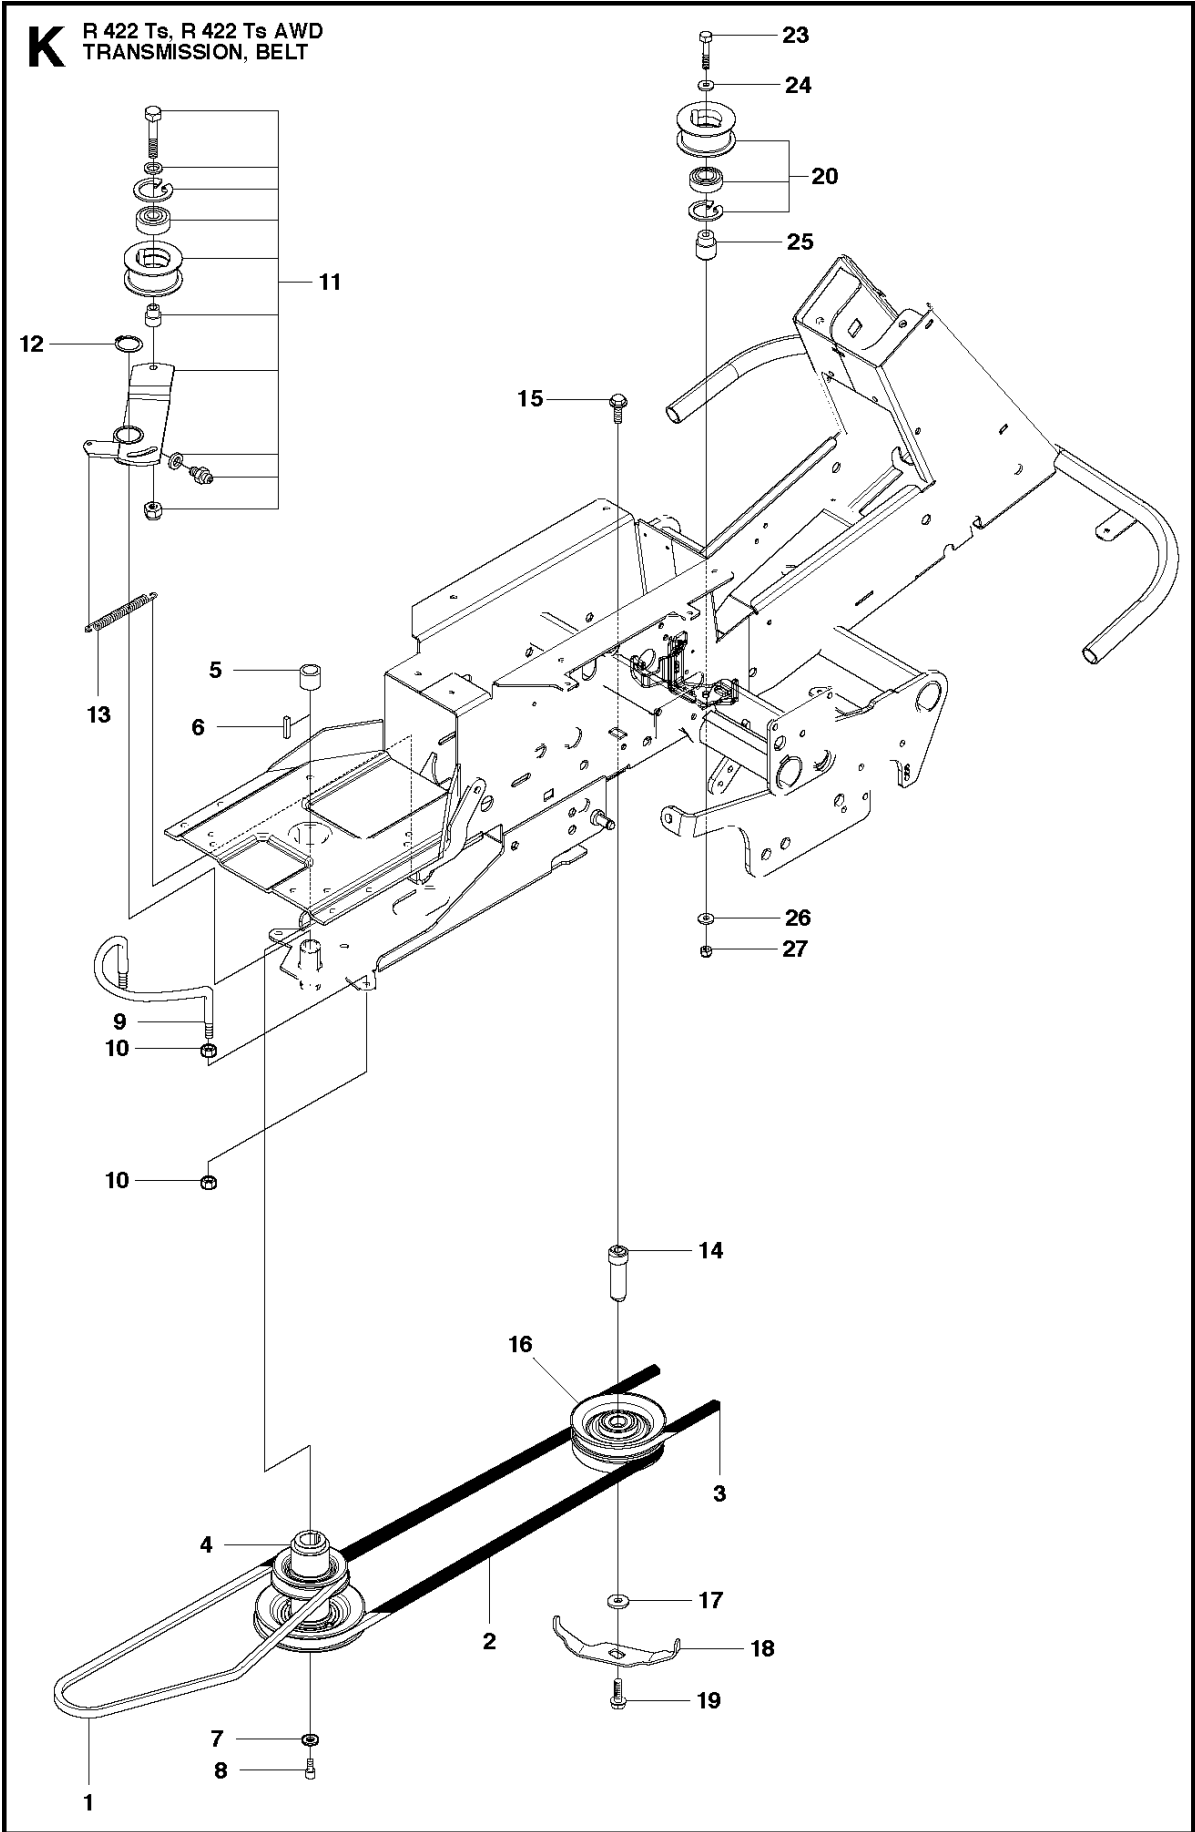

TRANSMISSION

R422 Ts, 966772801, 2011-11

Ref	Part no.	Description	Remark	Qty	Kit
1	506 99 19-01	DRIVE BELT		1	
2	535 42 47-01	DRIVE BELT		1	
3	535 42 48-01	DRIVE BELT		1	
4	535 48 24-01	PULLEY		1	
5	506 50 92-01	SPACING SLEEVE		1	
6	506 55 59-01	WEDGE		1	
7	506 59 75-01	WASHER		1	
8	506 55 60-02	SCREW UNC		1	
9	506 66 45-01	BELT GUIDE		1	
10	731 23 20-51	HEXAGON NUT		4	
11	535 48 44-02	BELT TENSIONER ASSY		1	
12	735 31 26-00	CIRCLIP		1	
13	506 66 56-01	SPRING		1	
14	544 42 61-02	SHAFT		1	
15	506 67 54-02	SCREW EHHFM		1	
16	535 48 22-01	MELLANHJUL		1	
17	506 77 57-01	WASHER		1	
18	544 40 53-01	BELT GUIDE		1	
19	506 57 01-05	SCREW EHHFM		1	
20	505 15 39-01	BELT TENSIONER WHEEL ASSY		1	
23	725 24 61-51	SCREW EHHM		1	
24	734 11 64-41	WASHER		1	
25	544 00 29-01	BUSHING		1	
26	734 11 64-01	WASHER		1	
27	732 21 18-01	LOCK NUT		1