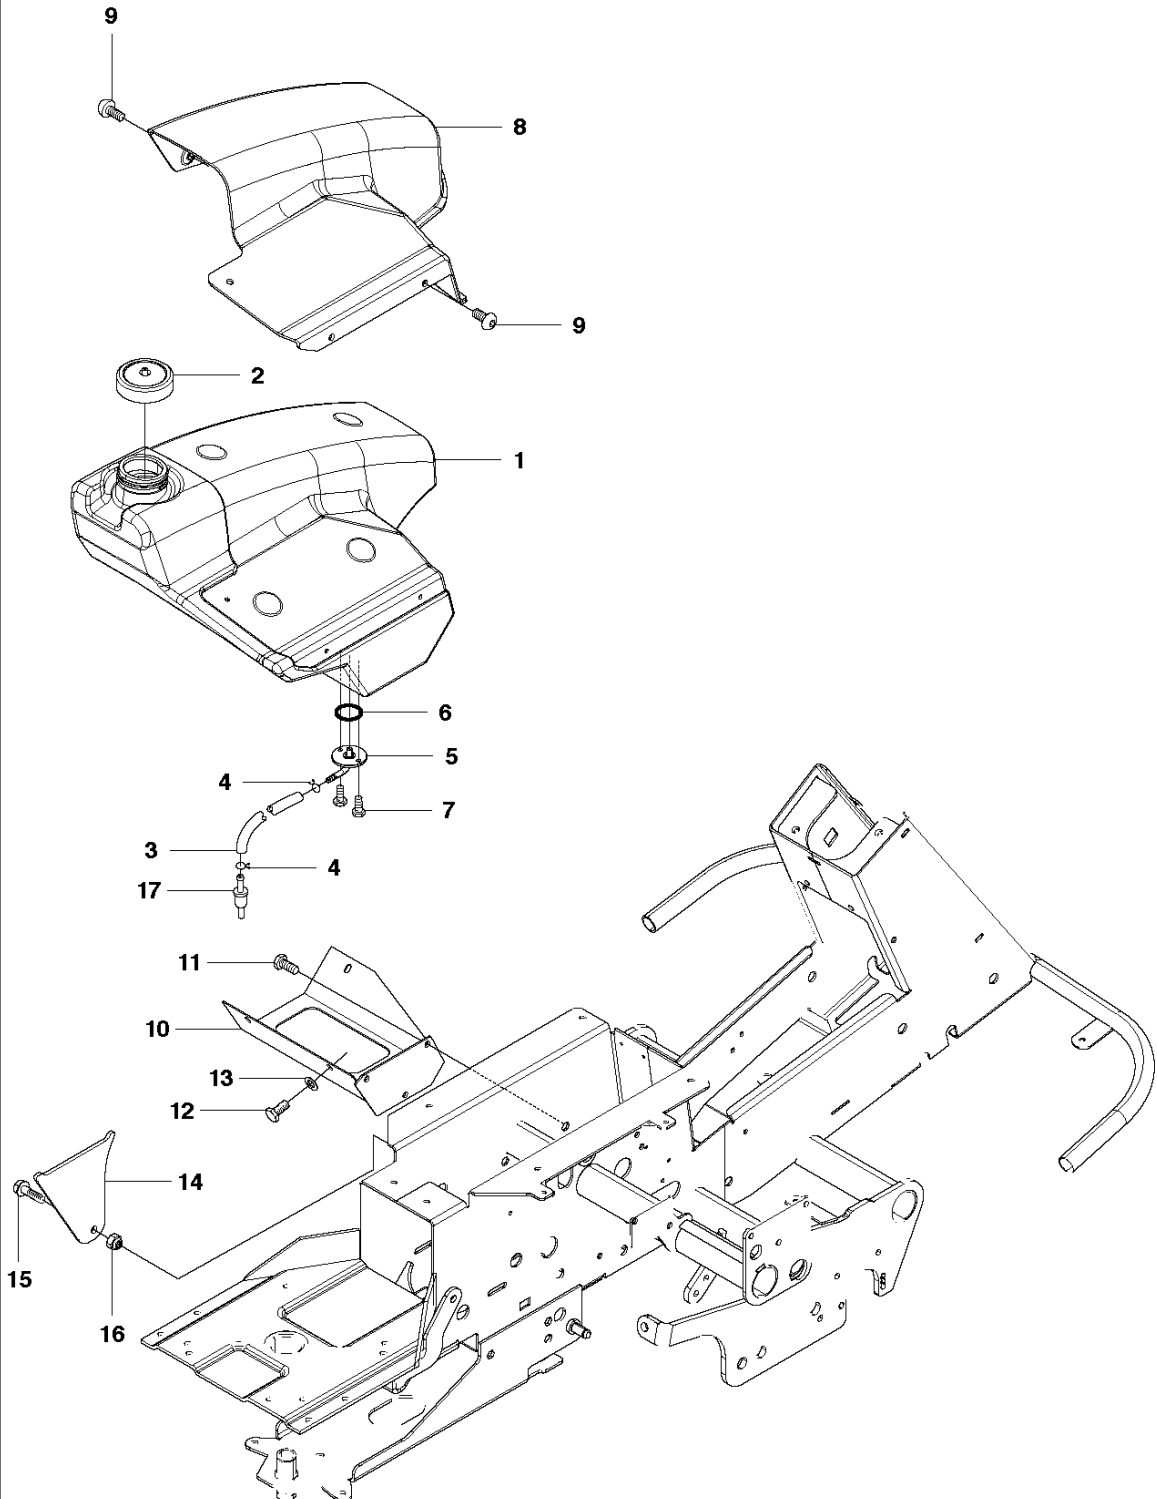

B R 422 Ts, R 422 Ts AWD
FUEL SYSTEM

FUEL SYSTEM

R422 Ts, 966772801, 2011-11

Ref	Part no.	Description	Remark	Qty	Kit
1	535 42 52-01	FUEL TANK		1	
2	506 67 33-01	TANK CAP ASSY		1	
3	504 80 00-07	FUEL HOSE		1	
4	535 46 97-01	HOSE BRACE		2	
5	506 89 18-01	CONNECTION		1	
6	740 48 12-02	O-RING		1	
7	535 41 56-19	SCREW		2	
8	535 43 27-01	DESIGN COVER TANK		1	
9	535 42 58-01	SCREW IHANM		5	
10	535 43 86-01	BRACKET ASSY		1	
11	725 24 51-71	SCREW EHHM		3	
12	725 23 66-51	HEXAGONAL SCREW M6X12		3	
13	734 11 56-01	WASHER		3	
14	535 43 88-01	TANK SUPPORT		1	
15	725 24 95-71	SCREW EHHM		1	
16	732 21 20-01	NUT		1	
17	506 79 10-01	FUEL FILTER		1