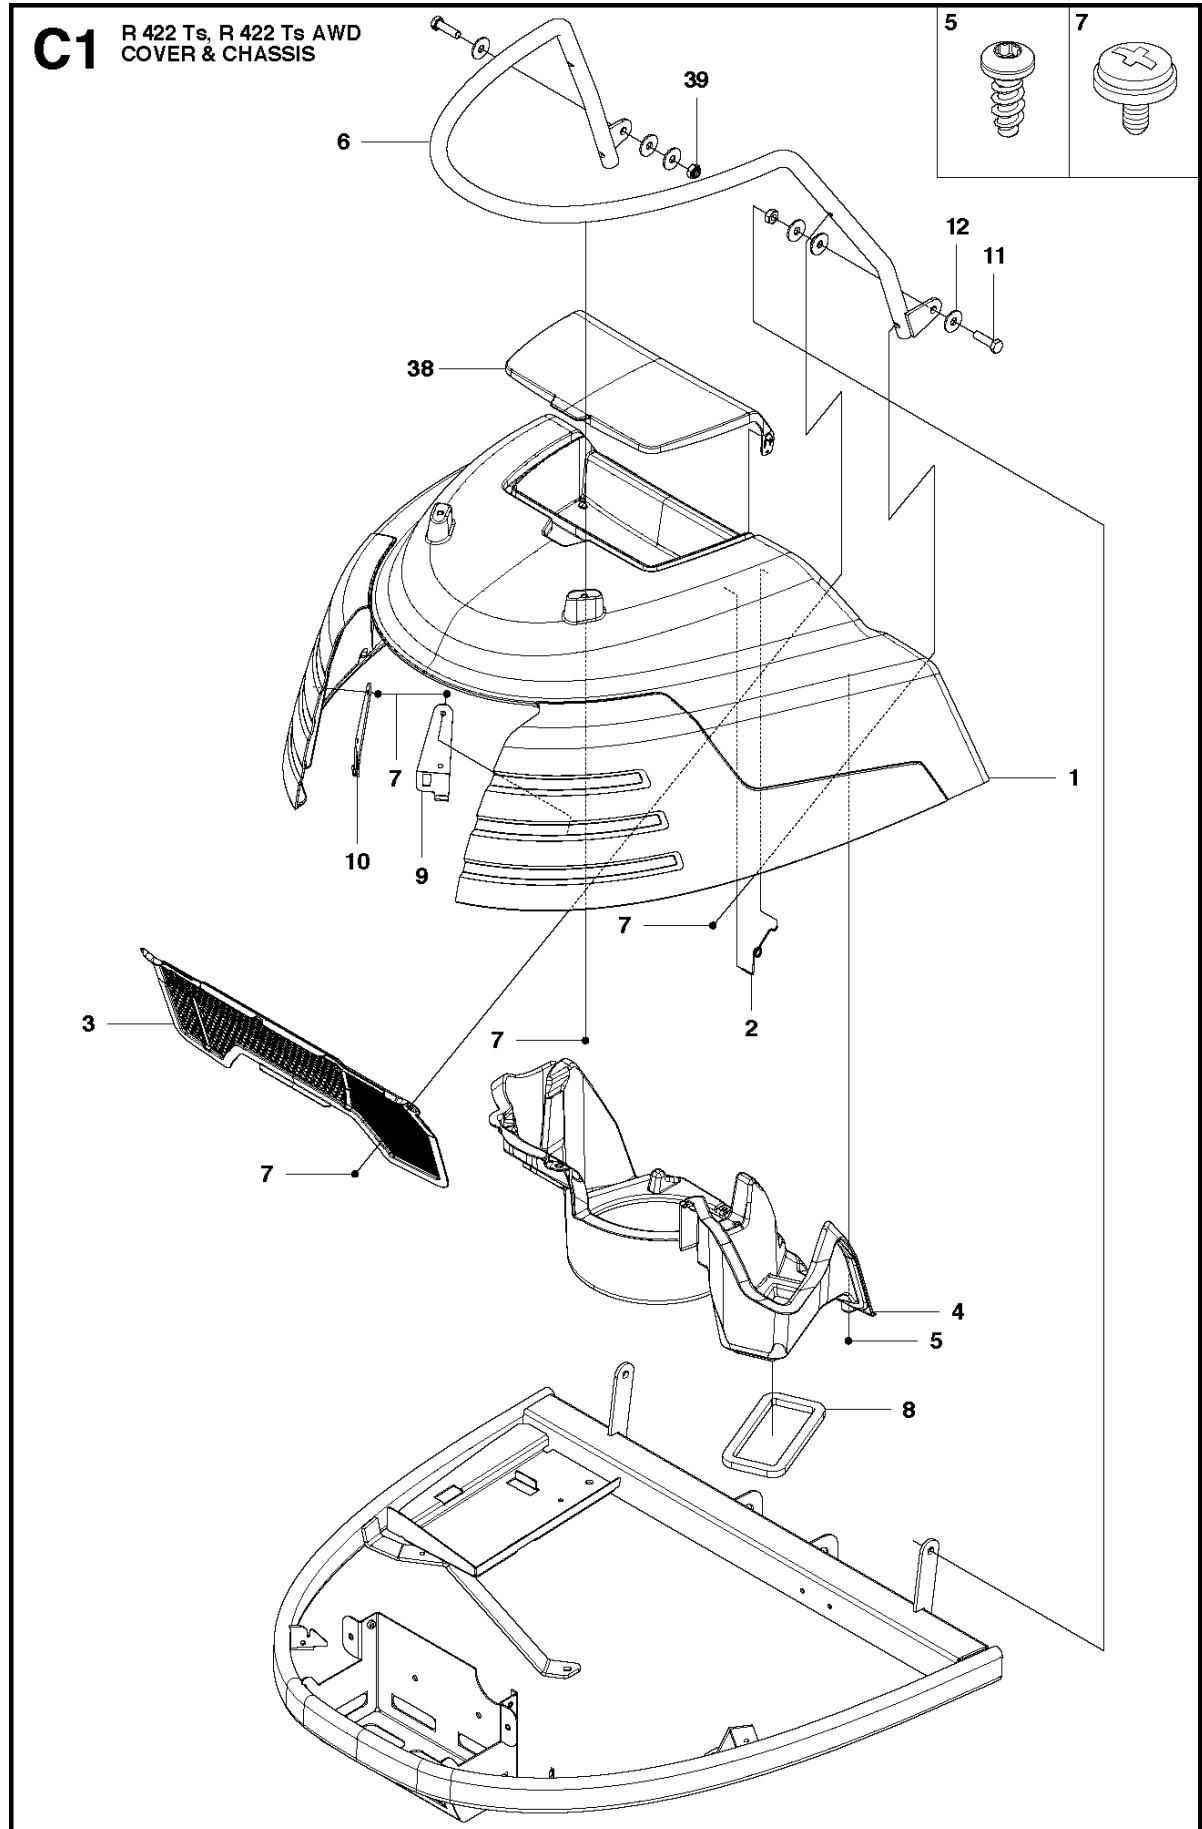

SPARE PARTS LIST

RIDERS

R422 Ts, 966772801, 2011-11

CHASSIS & ENCLOSURES

R422 Ts, 966772801, 2011-11

Ref	Part no.	Description	Remark	Qty	Kit
1	502 62 55-01	ENGINE HOOD ASSY		1	
2	504 12 41-01	SPRING		2	
3	502 48 22-01	GRID		1	
4	504 10 19-02	AIR CONDUCTOR		1	
5	504 61 09-01	SCREW		5	
6	502 49 46-01	LOAD CARRIER		1	
7	544 40 05-01	SCREW		10	
8	504 62 95-01	SEALING		1	
9	504 61 39-01	GUIDE PLATE		1	
10	504 61 39-02	GUIDE PLATE		1	
11	725 24 97-51	SCREW		2	
12	734 11 74-60	WASHER		6	
38	504 10 14-01	LID		1	
39	732 21 20-51	NUT		2	