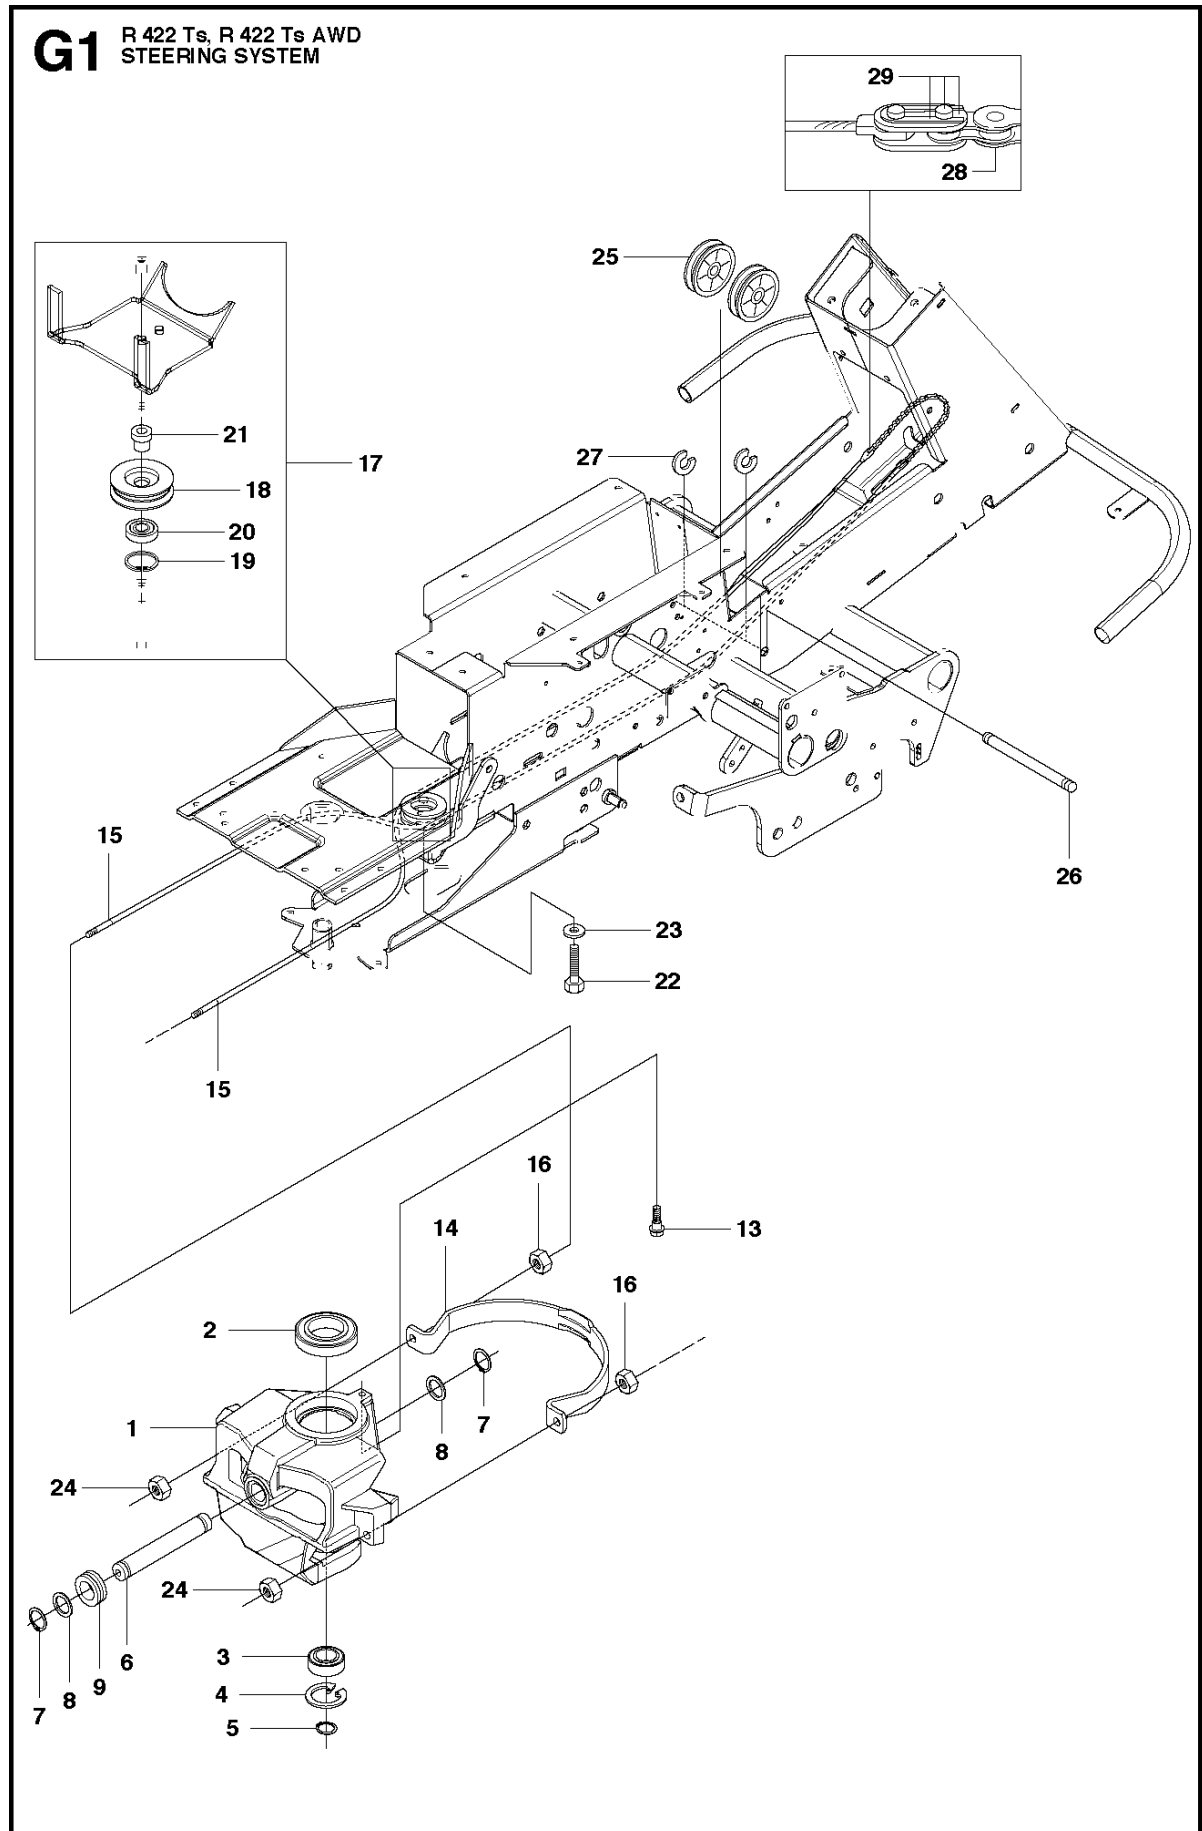

STEERING

R422 Ts, 966772801, 2011-11

Ref	Part no.	Description	Remark	Qty	Kit
1	578 36 74-01	SPINDLE		1	
2	738 21 10-04	BALL BEARING		1	
3	738 21 05-04	BALL BEARING		1	
4	735 31 40-10	CIRCLIP		1	
5	735 31 26-00	CIRCLIP		1	
6	535 46 30-01	SWING AXLE		1	
7	735 31 26-00	CIRCLIP		2	
8	506 77 34-01	WASHER		2	
9	740 68 14-21	V-RING		1	
13	506 59 74-01	COLLAR SCREW		1	
14	544 42 73-01	WIRE GUIDE		1	
15	577 19 99-03	WIRE ASSY		2	
16	731 23 20-51	HEXAGON NUT		2	
17	506 50 09-03	BARRING WHEEL		1	
18	535 42 41-01	BARRING WHEEL		1	17
19	735 31 40-10	CIRCLIP		1	17
20	738 22 04-19	BALL BEARING		1	17
21	506 50 08-02	BUSHING		1	17
22	725 25 00-51	SCREW EHHM		1	
23	734 11 74-41	WASHER		1	
24	732 21 20-51	NUT		2	
25	506 52 24-01	STARTER PULLEY		2	
26	506 53 94-03	SHAFT		1	
27	735 31 14-20	E-CLIP		2	
28	506 55 46-01	CHAIN		1	
29	506 55 47-01	LINKAGE		2