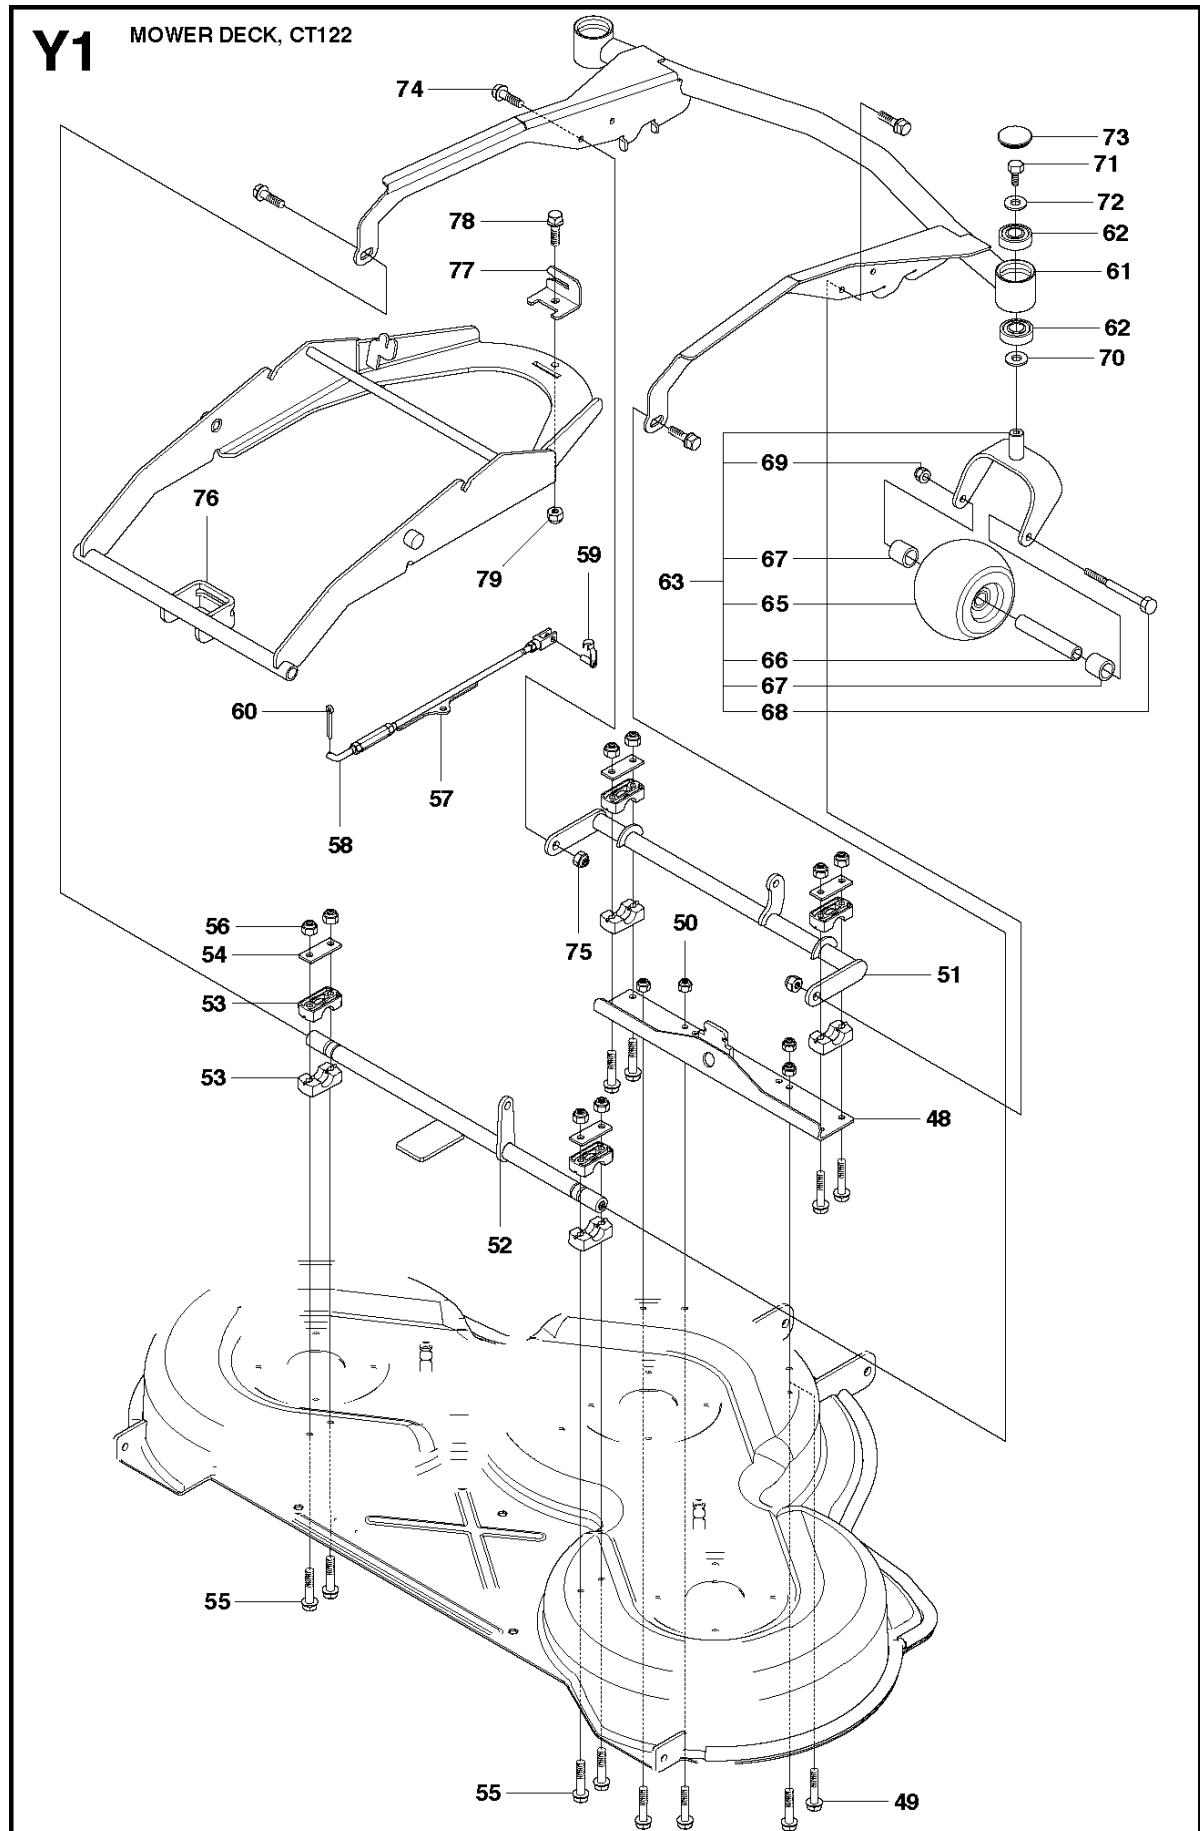

MOWER DECK / CUTTING DECK

R422 Ts, 966772801, 2011-11

Ref	Part no.	Description	Remark	Qty	Kit
1	522 50 56-01	CUTTING DECK KIT		1	
2	506 91 62-01	BLIND RIVET NUT		3	
3	535 42 83-02	PLUG ASSY		1	
4	725 24 60-51	SCREW EHHM		3	
5	734 11 64-01	WASHER		3	
6	535 42 86-01	BLADE HOUSING ASSY		1	
7	535 42 89-01	BEARING HOUSING		1	6
8	535 42 87-01	SHAFT		1	6
9	535 42 88-01	SPACER		1	6
10	738 22 05-19	BALL BEARING		2	6
11	535 42 86-02	BLADE HOUSING ASSY		2	
12	535 42 89-01	BEARING HOUSING		1	11
13	535 42 87-02	SHAFT		1	11
14	535 42 88-01	SPACER		1	11
15	738 22 05-19	BALL BEARING		2	11
16	535 42 38-01	SCREW RSQM		12	
17	734 11 64-01	WASHER		12	
18	732 21 18-01	LOCK NUT		12	
19	535 42 90-01	PULLEY		4	
20	506 53 35-01	PARALLEL KEY		7	
21	535 42 88-01	SPACER		1	
22	535 42 92-01	WASHER		3	
23	725 25 42-51	SCREW EHHM		3	
24	535 50 42-01	BLADE BRACKET		3	
25	535 42 94-01	RIDE ON BLADE		3	
26	506 79 23-02	KNIFE PLATE		3	
27	725 25 42-51	SCREW EHHM		3	
28	506 54 07-01	BELT TENSIONER ASSY		1	
29	506 51 95-01	SPÄNNARM KPL.		1	28
30	506 53 27-01	PULLEY		1	28
31	734 11 64-41	WASHER		1	28
32	506 55 83-02	SCREW EHHFT		1	28
33	506 91 87-02	WASHER		1	
34	725 24 51-71	SCREW EHHM		1	
35	732 21 18-01	LOCK NUT		1	
36	506 53 31-01	SPRING		1	
37	535 42 95-01	BELT		1	
38	535 42 96-01	BELT COVER		1	
39	506 98 26-01	SCREW		2	
40	506 55 97-01	WASHER		2	
41	505 44 16-01	WHEEL		2	
42	505 45 03-01	TUBE		2	
43	725 25 02-71	SCREW EHHM		2	
44	732 21 20-01	NUT		2	
45	544 18 54-01	ROLLER		1	
46	544 22 10-01	SCREW EHHM		1	
47	732 21 22-01	NUT		1	
80	506 78 97-01	LABEL		1	
81	544 23 81-13	LABEL		1	
82	506 92 90-01	LABEL		1	
83	734 11 74-41	WASHER		2	