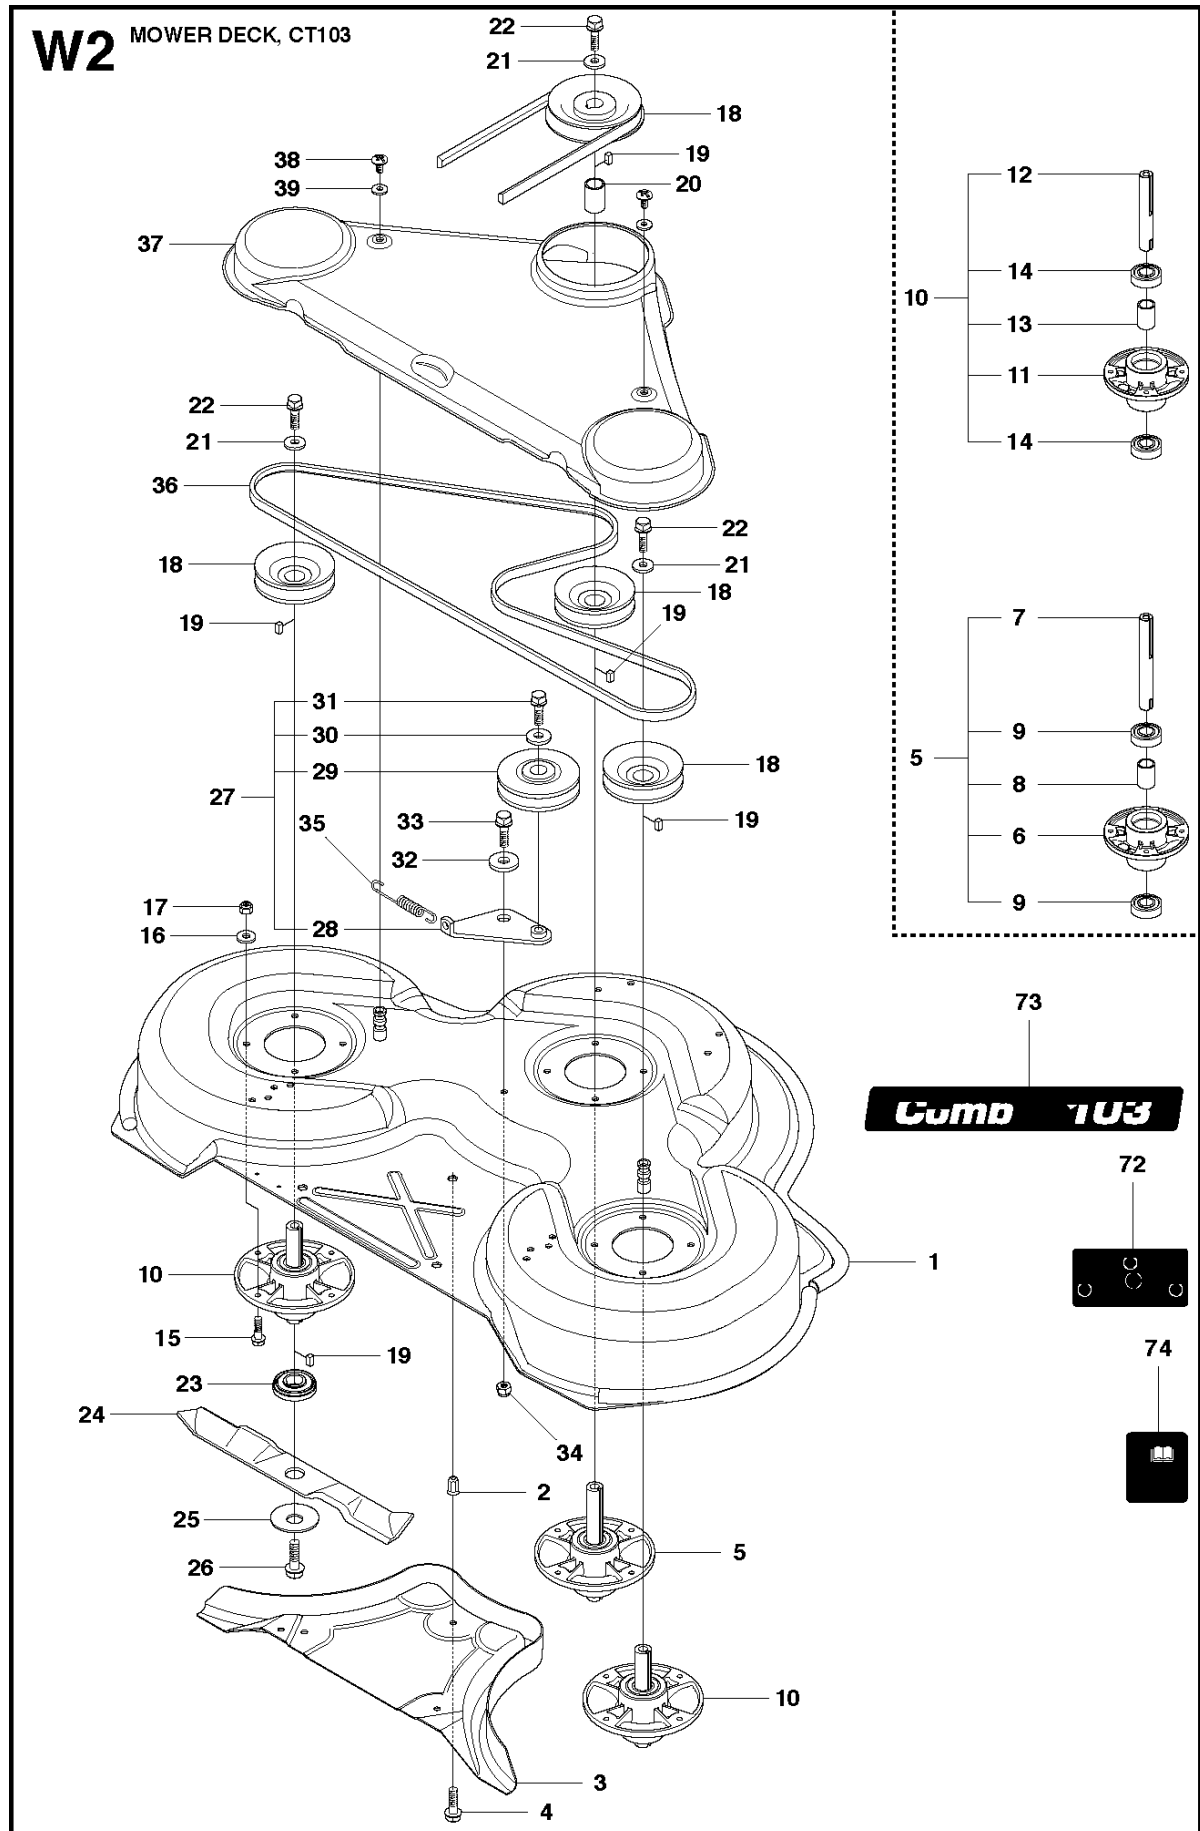

MOWER DECK / CUTTING DECK

R422 Ts, 966772801, 2011-11

Ref	Part no.	Description	Remark	Qty	Kit
1	504 56 98-01	DECK SHELL ASSY		1	
2	506 91 62-01	BLIND RIVET NUT		3	
3	544 44 92-01	PLUG		1	
4	506 57 01-04	SCREW EHHFM		3	
5	535 50 35-01	KNIFE BEARING		1	
6	544 06 78-01	BEARING HOUSING		1	5
7	535 42 87-01	SHAFT		1	5
8	535 42 88-01	SPACER		1	5
9	738 22 05-19	BALL BEARING		2	5
10	535 50 35-02	KNIFE BEARING		2	
11	544 06 78-01	BEARING HOUSING		1	10
12	535 42 87-02	SHAFT		1	10
13	535 42 88-01	SPACER		1	10
14	738 22 05-19	BALL BEARING		2	10
15	535 42 38-01	SCREW RSQM		12	
16	734 11 64-01	WASHER		12	
17	732 21 18-01	LOCK NUT		12	
18	535 42 90-01	PULLEY		4	
19	506 53 35-01	PARALLEL KEY		7	
20	535 42 88-01	SPACER		1	
21	535 42 92-01	WASHER		3	
22	725 25 42-51	SCREW EHHM		3	
23	535 50 42-01	BLADE BRACKET		3	
24	504 19 04-01	RIDE ON BLADE		3	
25	506 79 23-02	KNIFE PLATE		3	
26	725 25 42-51	SCREW EHHM		3	
27	506 54 07-01	BELT TENSIONER ASSY		1	
28	506 51 95-01	SPÄNNARM KPL.		1	27
29	506 53 27-01	PULLEY		1	27
30	734 11 64-41	WASHER		1	27
31	506 55 83-02	SCREW EHHFT		1	27
32	506 91 87-02	WASHER		1	
33	725 24 51-71	SCREW EHHM		1	
34	732 21 18-01	LOCK NUT		1	
35	506 53 31-01	SPRING		1	
36	544 11 32-01	BELT		1	
37	544 09 61-01	BELT COVER		1	
38	506 98 26-01	SCREW		2	
39	506 55 97-01	WASHER		2	
70	725 24 51-71	SCREW EHHM		1	
71	732 21 18-01	LOCK NUT		1	
72	506 78 97-01	LABEL		1	
73	544 23 81-11	LABEL		1	
74	506 92 90-01	LABEL		1