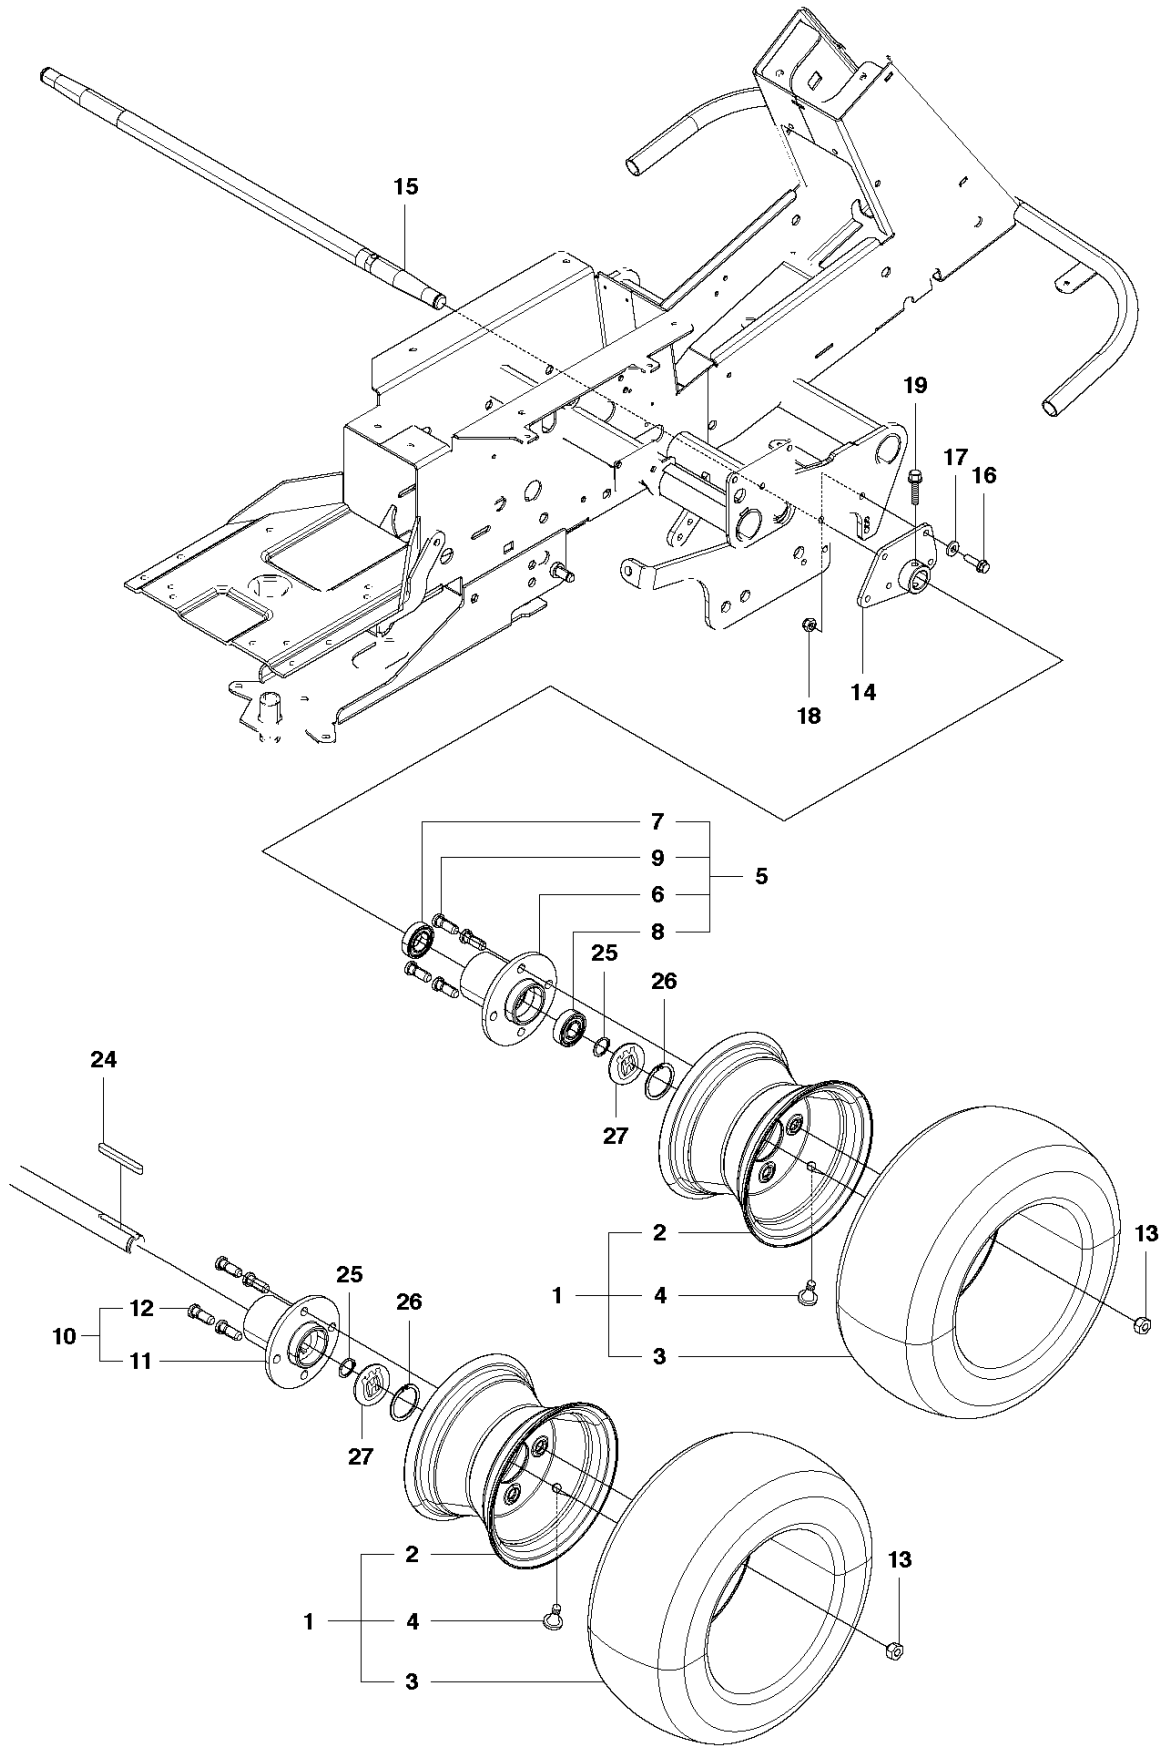

J1 R 422 Ts
WHEEL ASSY

WHEELS & TIRES

R422 Ts, 966772801, 2011-11

Ref	Part no.	Description	Remark	Qty	Kit
1	504 63 00-02	WHEEL ASSY		4	
2	506 86 78-01	RIM		1	1
3	535 46 79-01	TYRE		1	1
4	506 57 43-01	VALVE ASSY		1	1
5	577 57 32-01	HUB ASSY		2	
6	506 89 01-01	HUB		1	5
7	738 21 05-04	BALL BEARING		1	5
8	738 22 04-19	BALL BEARING		1	5
9	506 89 02-01	BOLT		4	5
10	577 57 30-01	HUB ASSY		2	
11	506 89 00-01	HUB		1	10
12	506 89 02-01	BOLT		4	10
13	506 86 50-01	WHEEL NUT		16	
14	504 61 98-01	BRACKET		2	
15	505 45 30-01	FRONT AXLE		1	
16	506 57 01-05	SCREW EHHFM		6	
17	734 11 64-01	WASHER		6	
18	732 21 18-01	LOCK NUT		6	
19	725 24 59-61	SCREW EHHFT		1	
24	506 55 59-01	WEDGE		2	
25	735 31 22-00	CIRCLIP		2	
26	735 31 41-10	CIRCLIP		4	
27	577 59 15-01	COVER WASHER		4