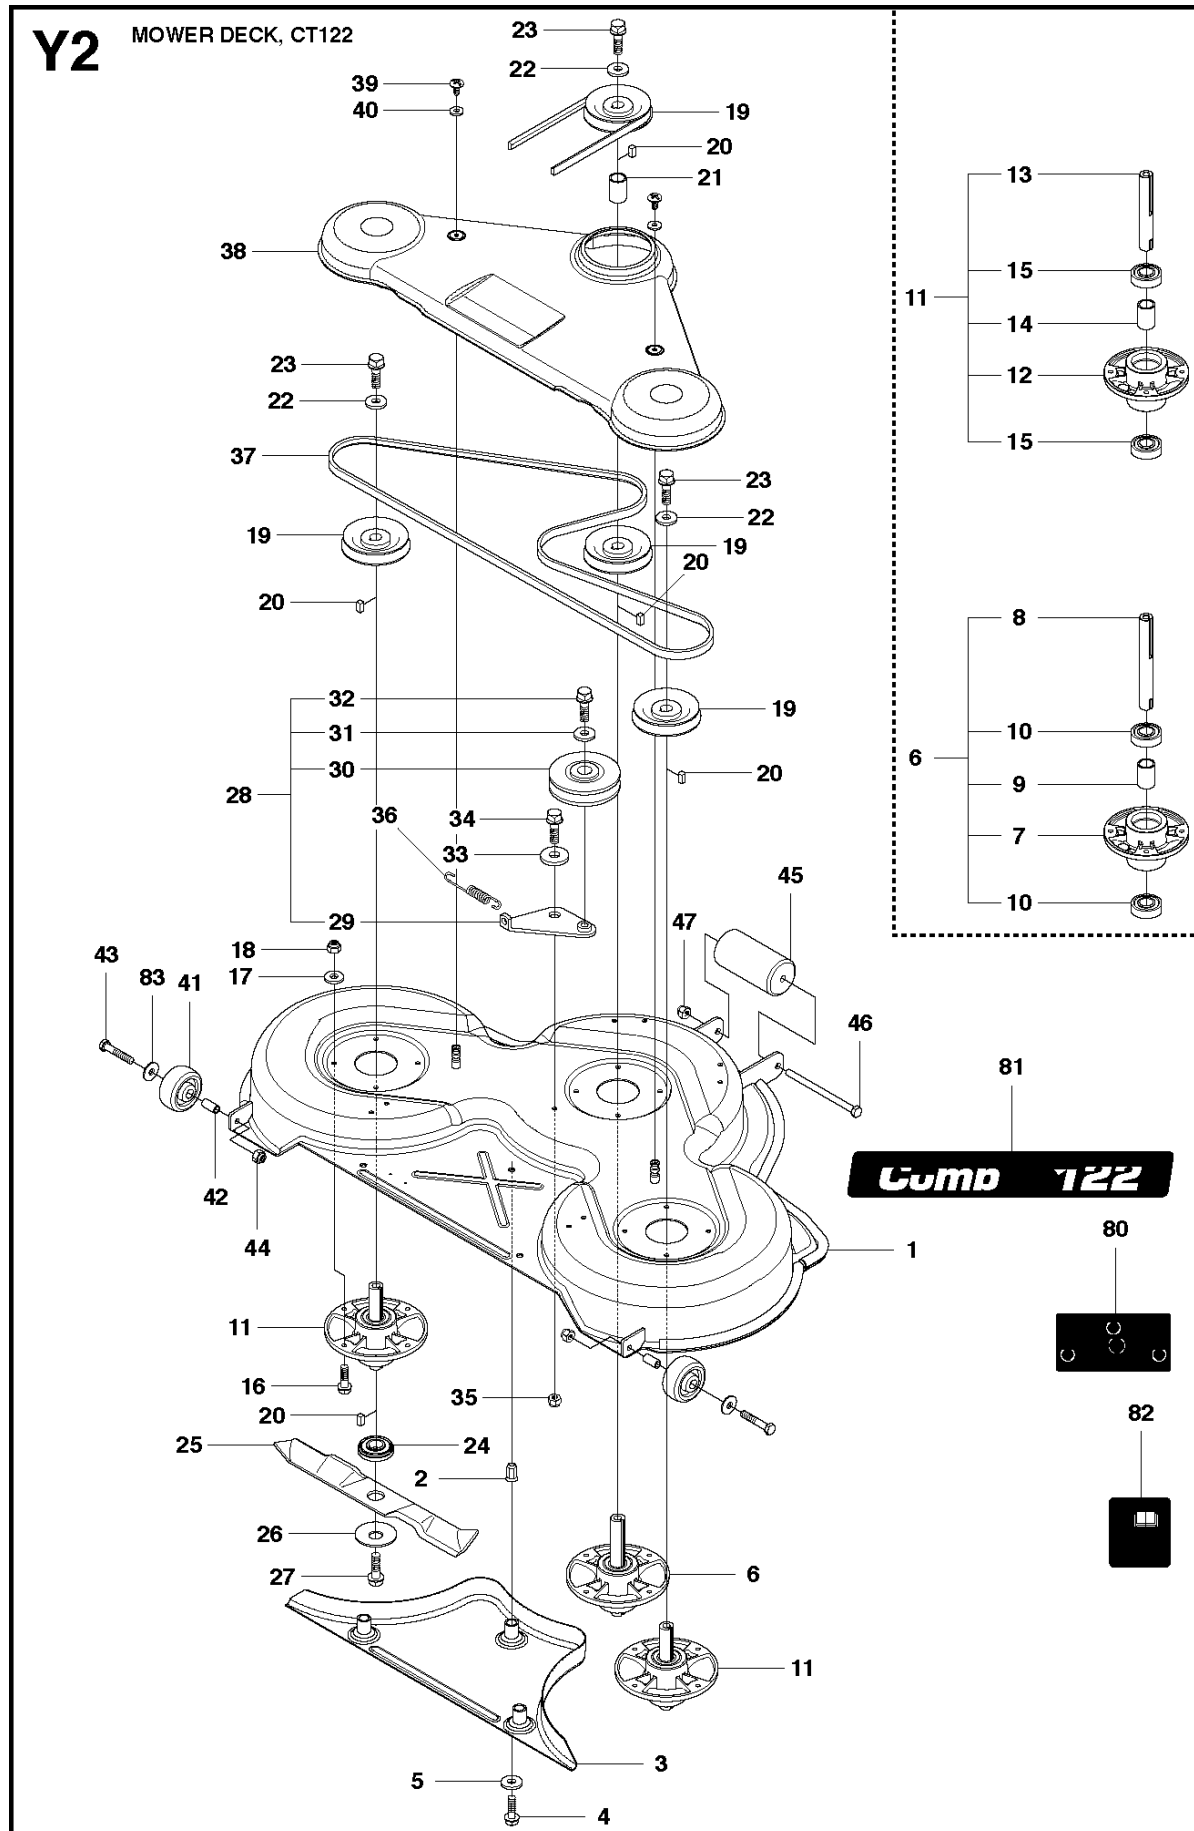

MOWER DECK / CUTTING DECK

R422 Ts, 966772801, 2011-11

Ref	Part no.	Description	Remark	Qty	Kit
1	522 50 56-01	CUTTING DECK KIT		1	
2	506 91 62-01	BLIND RIVET NUT		3	
3	535 42 83-02	PLUG ASSY		1	
4	725 24 60-51	SCREW EHHM		3	
5	734 11 64-01	WASHER		3	
6	535 42 86-01	BLADE HOUSING ASSY		1	
7	535 42 89-01	BEARING HOUSING		1	6
8	535 42 87-01	SHAFT		1	6
9	535 42 88-01	SPACER		1	6
10	738 22 05-19	BALL BEARING		2	6
11	535 42 86-02	BLADE HOUSING ASSY		2	
12	535 42 89-01	BEARING HOUSING		1	11
13	535 42 87-02	SHAFT		1	11
14	535 42 88-01	SPACER		1	11
15	738 22 05-19	BALL BEARING		2	11
16	535 42 38-01	SCREW RSQM		12	
17	734 11 64-01	WASHER		12	
18	732 21 18-01	LOCK NUT		12	
19	535 42 90-01	PULLEY		4	
20	506 53 35-01	PARALLEL KEY		7	
21	535 42 88-01	SPACER		1	
22	535 42 92-01	WASHER		3	
23	725 25 42-51	SCREW EHHM		3	
24	535 50 42-01	BLADE BRACKET		3	
25	535 42 94-01	RIDE ON BLADE		3	
26	506 79 23-02	KNIFE PLATE		3	
27	725 25 42-51	SCREW EHHM		3	
28	506 54 07-01	BELT TENSIONER ASSY		1	
29	506 51 95-01	SPÄNNARM KPL.		1	28
30	506 53 27-01	PULLEY		1	28
31	734 11 64-41	WASHER		1	28
32	506 55 83-02	SCREW EHHFT		1	28
33	506 91 87-02	WASHER		1	
34	725 24 51-71	SCREW EHHM		1	
35	732 21 18-01	LOCK NUT		1	
36	506 53 31-01	SPRING		1	
37	535 42 95-01	BELT		1	
38	535 42 96-01	BELT COVER		1	
39	506 98 26-01	SCREW		2	
40	506 55 97-01	WASHER		2	
41	505 44 16-01	WHEEL		2	
42	505 45 03-01	TUBE		2	
43	725 25 02-71	SCREW EHHM		2	
44	732 21 20-01	NUT		2	
45	544 18 54-01	ROLLER		1	
46	544 22 10-01	SCREW EHHM		1	
47	732 21 22-01	NUT		1	
80	506 78 97-01	LABEL		1	
81	544 23 81-13	LABEL		1	
82	506 92 90-01	LABEL		1	
83	734 11 74-41	WASHER		2