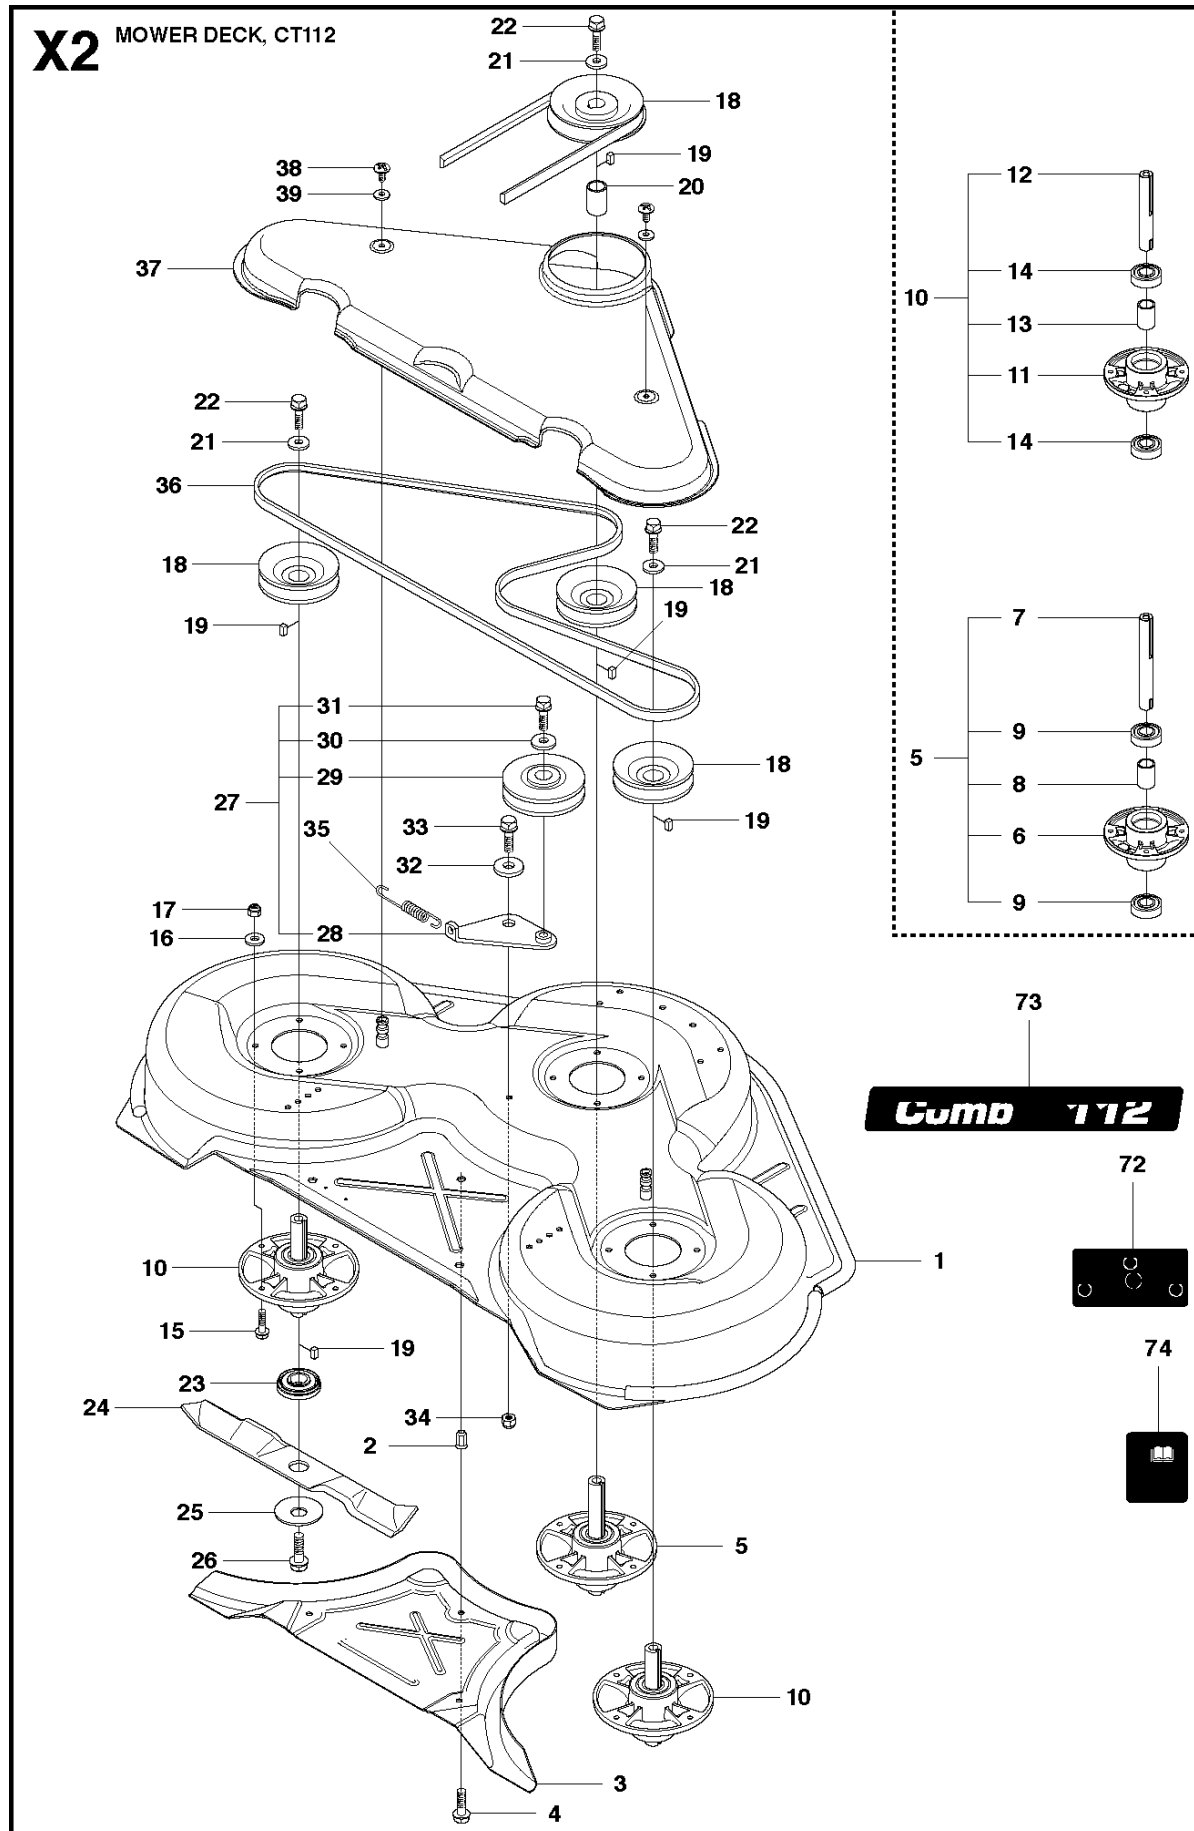

MOWER DECK / CUTTING DECK

R422 Ts, 966772801, 2011-11

Ref	Part no.	Description	Remark	Qty	Kit
1	504 56 99-01	DECK SHELL ASSY		1	
2	506 91 62-01	BLIND RIVET NUT		1	
3	544 44 93-01	PLUG		1	
4	506 57 01-04	SCREW EHHFM		1	
5	535 50 35-01	KNIFE BEARING		1	
6	544 06 78-01	BEARING HOUSING		1	5
7	535 42 87-01	SHAFT		1	5
8	535 42 88-01	SPACER		1	5
9	738 22 05-19	BALL BEARING		2	5
10	535 50 35-02	KNIFE BEARING		2	
11	544 06 78-01	BEARING HOUSING		1	10
12	535 42 87-02	SHAFT		1	10
13	535 42 88-01	SPACER		1	10
14	738 22 05-19	BALL BEARING		2	10
15	535 42 38-01	SCREW RSQM		12	
16	734 11 64-01	WASHER		12	
17	732 21 18-01	LOCK NUT		12	
18	535 42 90-01	PULLEY		4	
19	506 53 35-01	PARALLEL KEY		7	
20	535 42 88-01	SPACER		1	
21	535 42 92-01	WASHER		3	
22	725 25 42-51	SCREW EHHM		3	
23	535 50 42-01	BLADE BRACKET		3	
24	544 10 27-01	BLADE		3	
25	506 79 23-02	KNIFE PLATE		3	
26	725 25 42-51	SCREW EHHM		3	
27	506 54 07-01	BELT TENSIONER ASSY		1	
28	506 51 95-01	SPÄNNARM KPL.		1	27
29	506 53 27-01	PULLEY		1	27
30	734 11 64-41	WASHER		1	27
31	506 55 83-02	SCREW EHHFT		1	27
32	506 91 87-02	WASHER		1	
33	725 24 51-71	SCREW EHHM		1	
34	732 21 18-01	LOCK NUT		1	
35	506 53 31-01	SPRING		1	
36	544 11 33-01	BELT		1	
37	544 09 62-01	BELT COVER		1	
38	506 98 26-01	SCREW		2	
39	506 55 97-01	WASHER		2	
72	506 78 97-01	LABEL		1	
73	544 23 81-12	LABEL		1	
74	506 92 90-01	LABEL		1