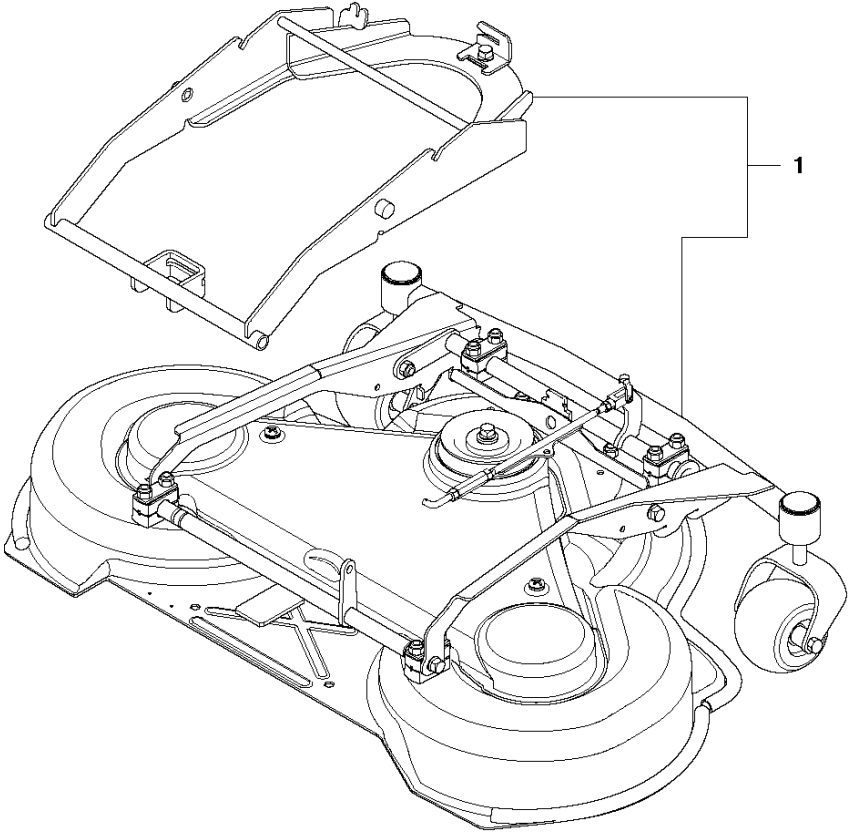

MOWER DECK / CUTTING DECK

R422 Ts, 966772801, 2011-11

Ref	Part no.	Description	Remark	Qty	Kit
56	732 21 18-01	LOCK NUT		8	
57	504 81 27-02	PARALLELL ROD ASSY		1	
58	502 64 23-01	PARALLEL ROD		1	
59	506 83 98-03	BOLT		1	
60	721 61 83-01	SPLIT PIN		1	
61	502 64 20-03	DECK FRAME		1	
62	738 21 04-04	BALL BEARING		4	
63	535 50 59-01	PIVOTHJUL		2	
65	506 96 30-01	WHEEL ASSY		1	63
66	506 81 08-02	WHEEL AXLE TUBE		1	63
67	506 87 41-02	SPACER		2	63
68	725 25 19-51	SCREW EHHM		1	63
69	732 21 20-51	NUT		1	63
70	506 50 48-05	WASHER		2	
71	506 57 01-04	SCREW EHHFM		2	
72	734 11 64-41	WASHER		2	
73	544 01 70-01	CAP		2	
74	506 59 74-01	COLLAR SCREW		4	
75	732 21 18-01	LOCK NUT		2	
76	502 63 95-02	DECK ATTACHMENT		1	
77	502 64 24-01	LOCK		1	
78	725 24 51-71	SCREW EHHM		1	
79	732 21 18-01	LOCK NUT		1	
49	725 24 51-71	SCREW EHHM		4	
48	502 64 21-02	BRACKET		1	
50	732 21 18-01	LOCK NUT		4	
51	502 64 18-03	CROSS BAR		1	
52	502 64 19-03	CROSS BAR		1	
53	506 86 96-01	BEARING		8	
54	506 81 38-01	REINFORCING PLATE		4	
55	725 24 61-51	SCREW EHHM		8	

T MOWER DECK, CT103