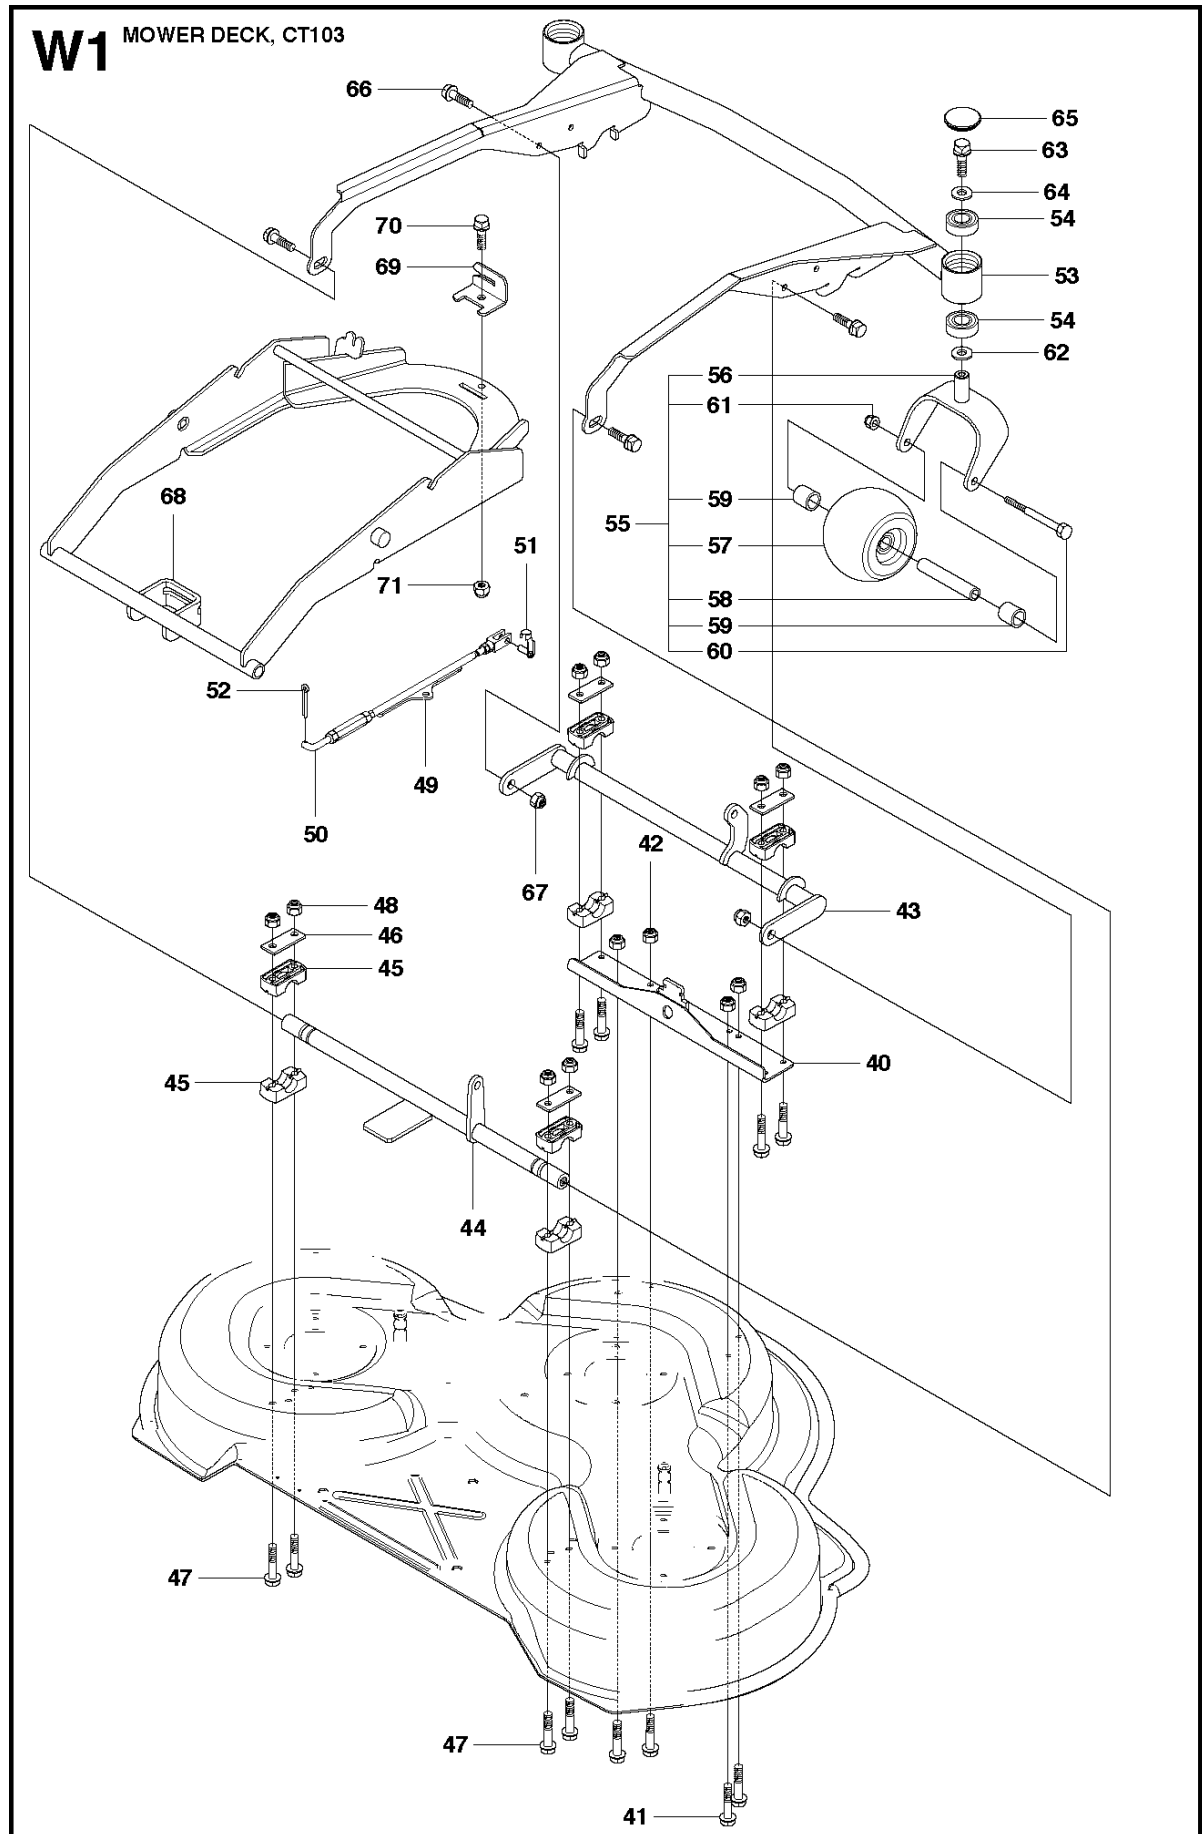

MOWER DECK / CUTTING DECK

R422 Ts, 966772801, 2011-11

Ref	Part no.	Description	Remark	Qty	Kit
40	502 64 21-02	BRACKET		1	
41	725 24 51-71	SCREW EHHM		4	
42	732 21 18-01	LOCK NUT		4	
43	502 64 18-02	CROSS BAR		1	
44	502 64 19-02	CROSS BAR		1	
45	506 86 96-01	BEARING		8	
46	506 81 38-01	REINFORCING PLATE		4	
47	725 24 61-51	SCREW EHHM		8	
48	732 21 18-01	LOCK NUT		8	
49	504 81 27-01	PARALLELL ROD ASSY		1	
50	502 64 23-01	PARALLEL ROD		1	
51	506 83 98-03	BOLT		1	
52	721 61 83-01	SPLIT PIN		1	
53	502 64 20-02	DECK FRAME		1	
54	738 21 04-04	BALL BEARING		4	
55	535 50 59-01	PIVOTHJUL		2	
56	535 50 46-01	GAFFELFÄSTE		1	55
57	506 96 30-01	WHEEL ASSY		1	55
58	506 81 08-02	WHEEL AXLE TUBE		1	55
59	506 87 41-02	SPACER		2	55
60	725 25 19-51	SCREW EHHM		1	55
61	732 21 20-51	NUT		1	55
62	506 50 48-05	WASHER		2	
63	506 57 01-04	SCREW EHHFM		2	
64	734 11 64-41	WASHER		2	
65	544 01 70-01	CAP		2	
66	506 59 74-01	COLLAR SCREW		4	
67	732 21 18-01	LOCK NUT		2	
68	502 63 95-01	DECK ATTACHMENT		1	
69	502 64 24-01	LOCK		1	
70	725 24 51-71	SCREW EHHM		1	
71	732 21 18-01	LOCK NUT		1