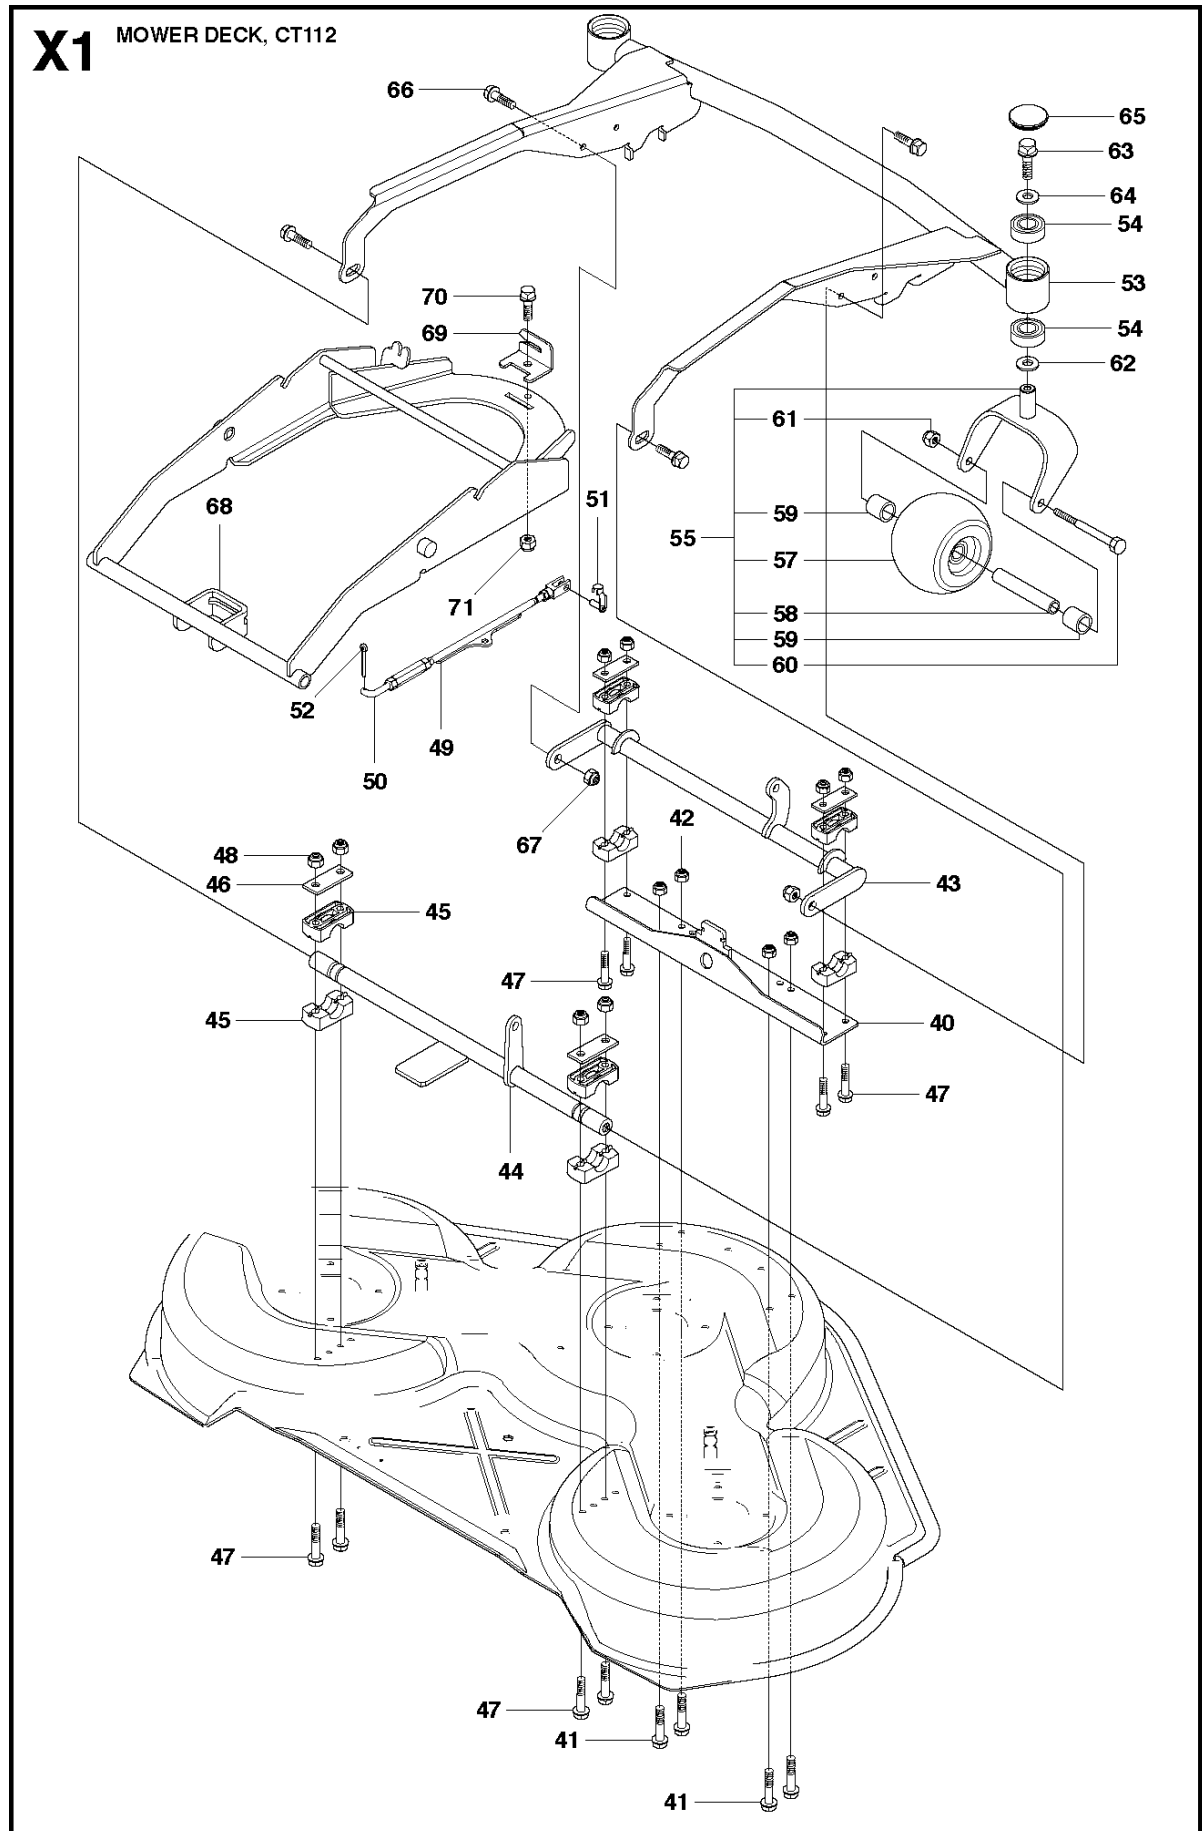

MOWER DECK / CUTTING DECK

R422 Ts AWD, 966772901, 2011-11

Ref	Part no.	Description	Remark	Qty	Kit
40	502 64 21-02	BRACKET		1	
41	725 24 51-71	SCREW EHHM		4	
42	732 21 18-01	LOCK NUT		4	
43	502 64 18-02	CROSS BAR		1	
44	502 64 19-02	CROSS BAR		1	
45	506 86 96-01	BEARING		8	
46	506 81 38-01	REINFORCING PLATE		4	
47	725 24 61-51	SCREW EHHM		8	
48	732 21 18-01	LOCK NUT		8	
49	504 81 27-01	PARALLELL ROD ASSY		1	
50	502 64 23-01	PARALLEL ROD		1	
51	506 83 98-03	BOLT		1	
52	721 61 83-01	SPLIT PIN		1	
53	502 64 20-02	DECK FRAME		1	
54	738 21 04-04	BALL BEARING		4	
55	535 50 59-01	PIVOTHJUL		2	
57	506 96 30-01	WHEEL ASSY		1	55
58	506 81 08-02	WHEEL AXLE TUBE		1	55
59	506 87 41-02	SPACER		2	55
60	725 25 19-51	SCREW EHHM		1	55
61	732 21 20-51	NUT		1	55
62	506 50 48-05	WASHER		2	
63	506 57 01-04	SCREW EHHFM		2	
64	734 11 64-41	WASHER		2	
65	544 01 70-01	CAP		2	
66	506 59 74-01	COLLAR SCREW		4	
67	732 21 18-01	LOCK NUT		2	
68	502 63 95-01	DECK ATTACHMENT		1	
69	502 64 24-01	LOCK		1	
70	725 24 51-71	SCREW EHHM		1	
71	732 21 18-01	LOCK NUT		1