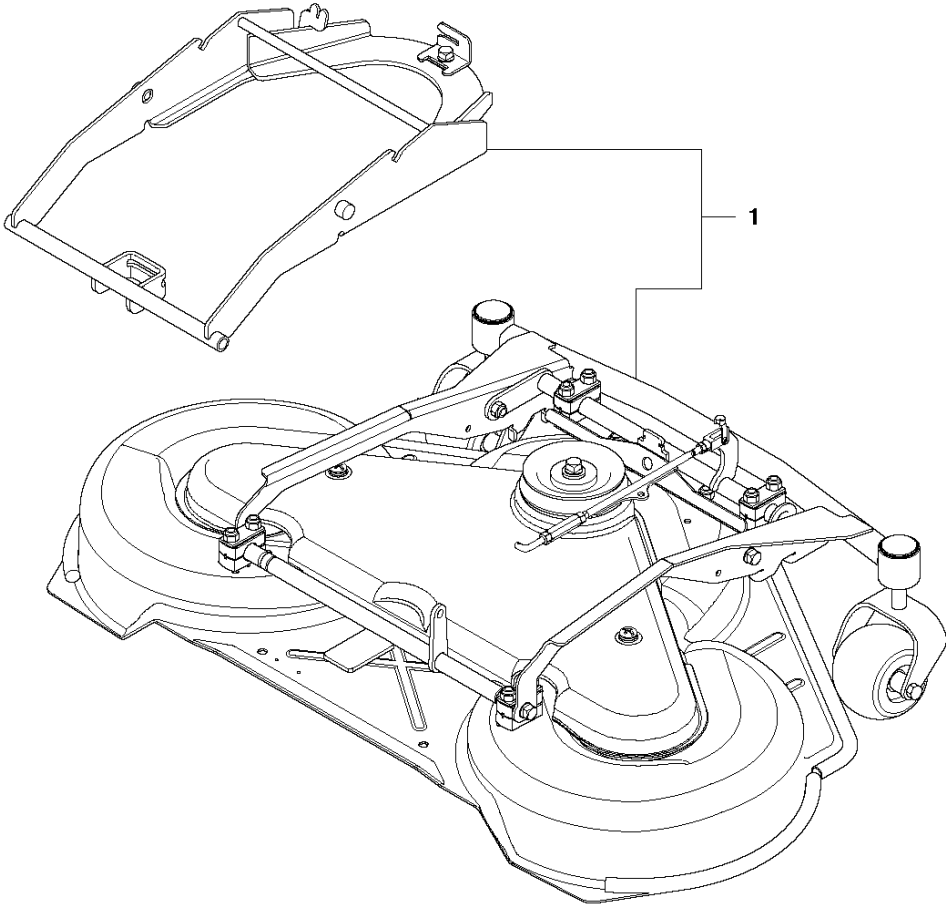

U MOWER DECK, CT112