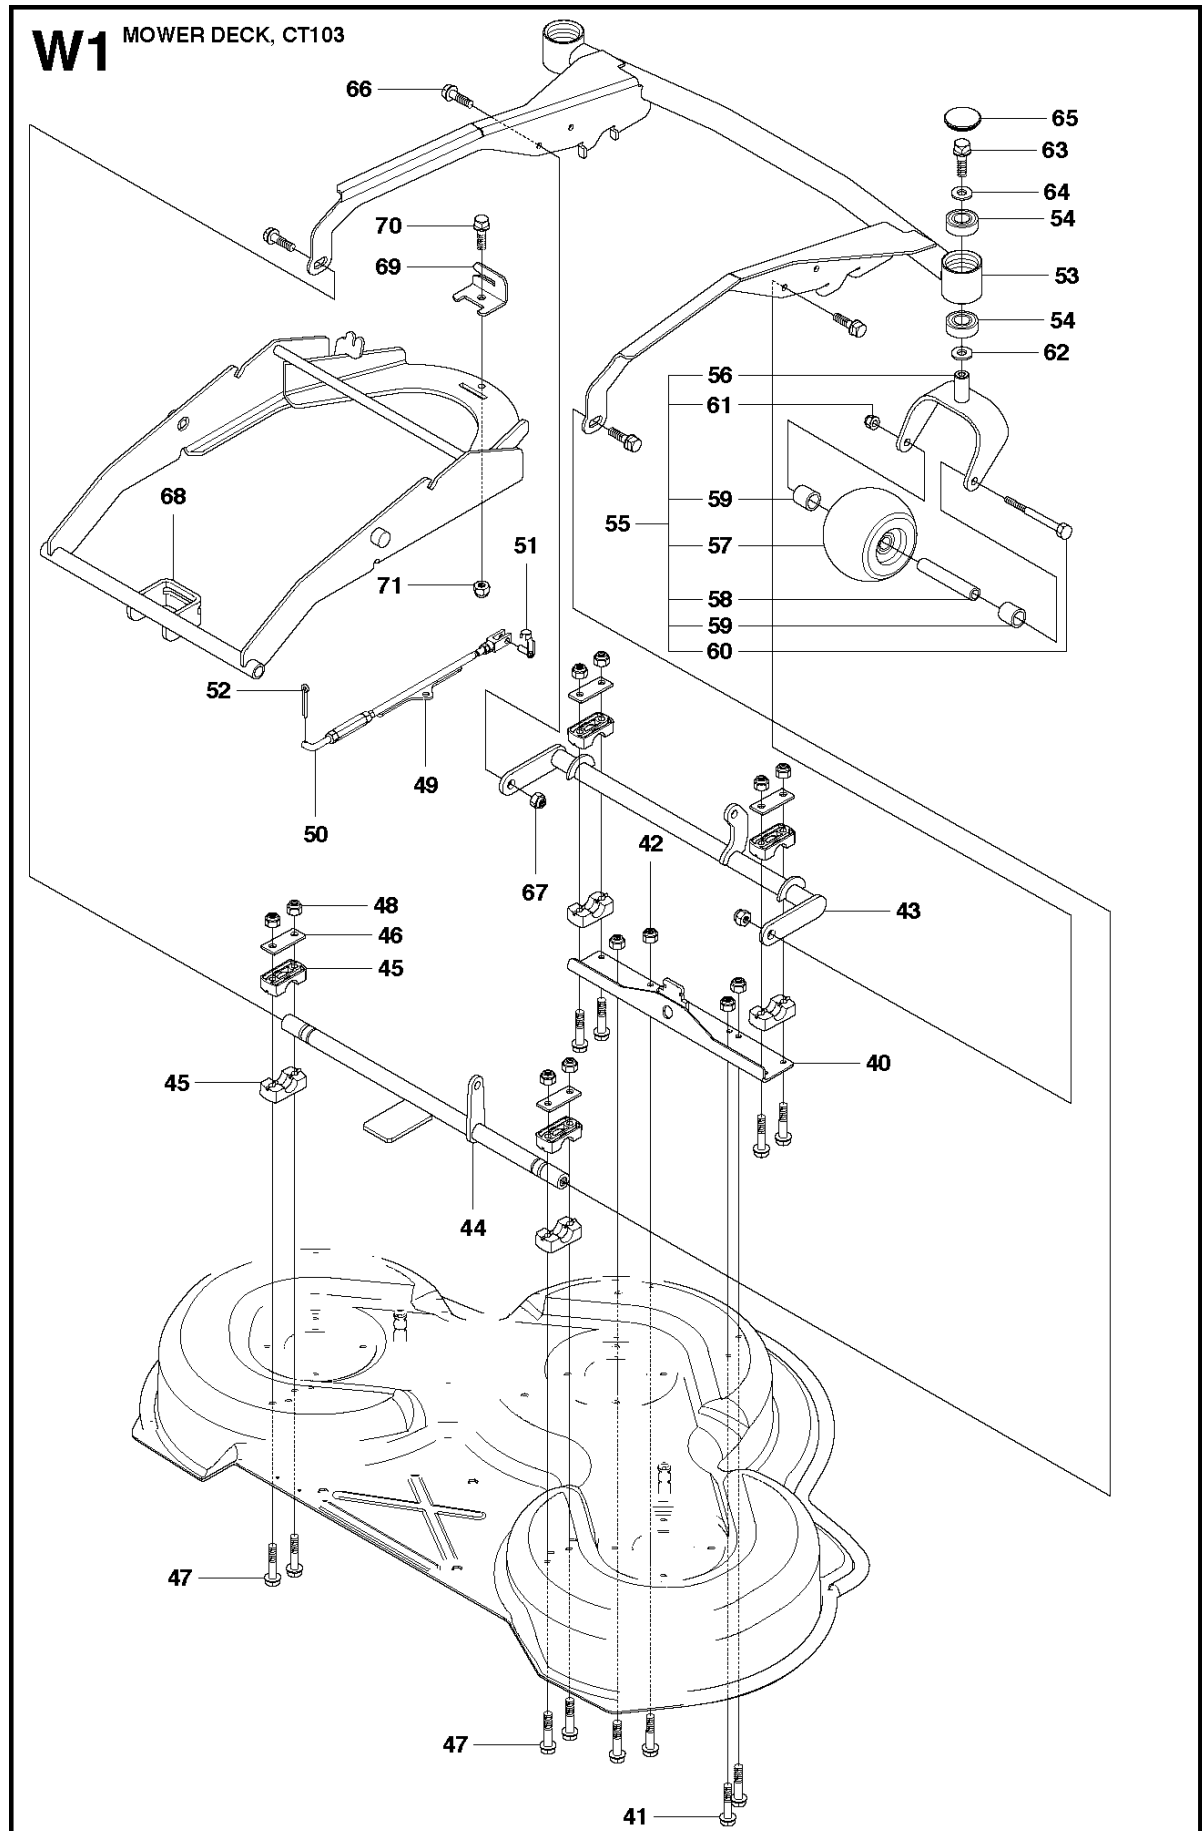

MOWER DECK / CUTTING DECK

R422 Ts AWD, 966772901, 2011-11

Ref	Part no.	Description	Remark	Qty	Kit
40	502 64 21-02	BRACKET		1	
41	725 24 51-71	SCREW EHHM		4	
42	732 21 18-01	LOCK NUT		4	
43	502 64 18-02	CROSS BAR		1	
44	502 64 19-02	CROSS BAR		1	
45	506 86 96-01	BEARING		8	
46	506 81 38-01	REINFORCING PLATE		4	
47	725 24 61-51	SCREW EHHM		8	
48	732 21 18-01	LOCK NUT		8	
49	504 81 27-01	PARALLELL ROD ASSY		1	
50	502 64 23-01	PARALLEL ROD		1	
51	506 83 98-03	BOLT		1	
52	721 61 83-01	SPLIT PIN		1	
53	502 64 20-02	DECK FRAME		1	
54	738 21 04-04	BALL BEARING		4	
55	535 50 59-01	PIVOTHJUL		2	
56	535 50 46-01	GAFFELFÄSTE		1	55
57	506 96 30-01	WHEEL ASSY		1	55
58	506 81 08-02	WHEEL AXLE TUBE		1	55
59	506 87 41-02	SPACER		2	55
60	725 25 19-51	SCREW EHHM		1	55
61	732 21 20-51	NUT		1	55
62	506 50 48-05	WASHER		2	
63	506 57 01-04	SCREW EHHFM		2	
64	734 11 64-41	WASHER		2	
65	544 01 70-01	CAP		2	
66	506 59 74-01	COLLAR SCREW		4	
67	732 21 18-01	LOCK NUT		2	
68	502 63 95-01	DECK ATTACHMENT		1	
69	502 64 24-01	LOCK		1	
70	725 24 51-71	SCREW EHHM		1	
71	732 21 18-01	LOCK NUT		1