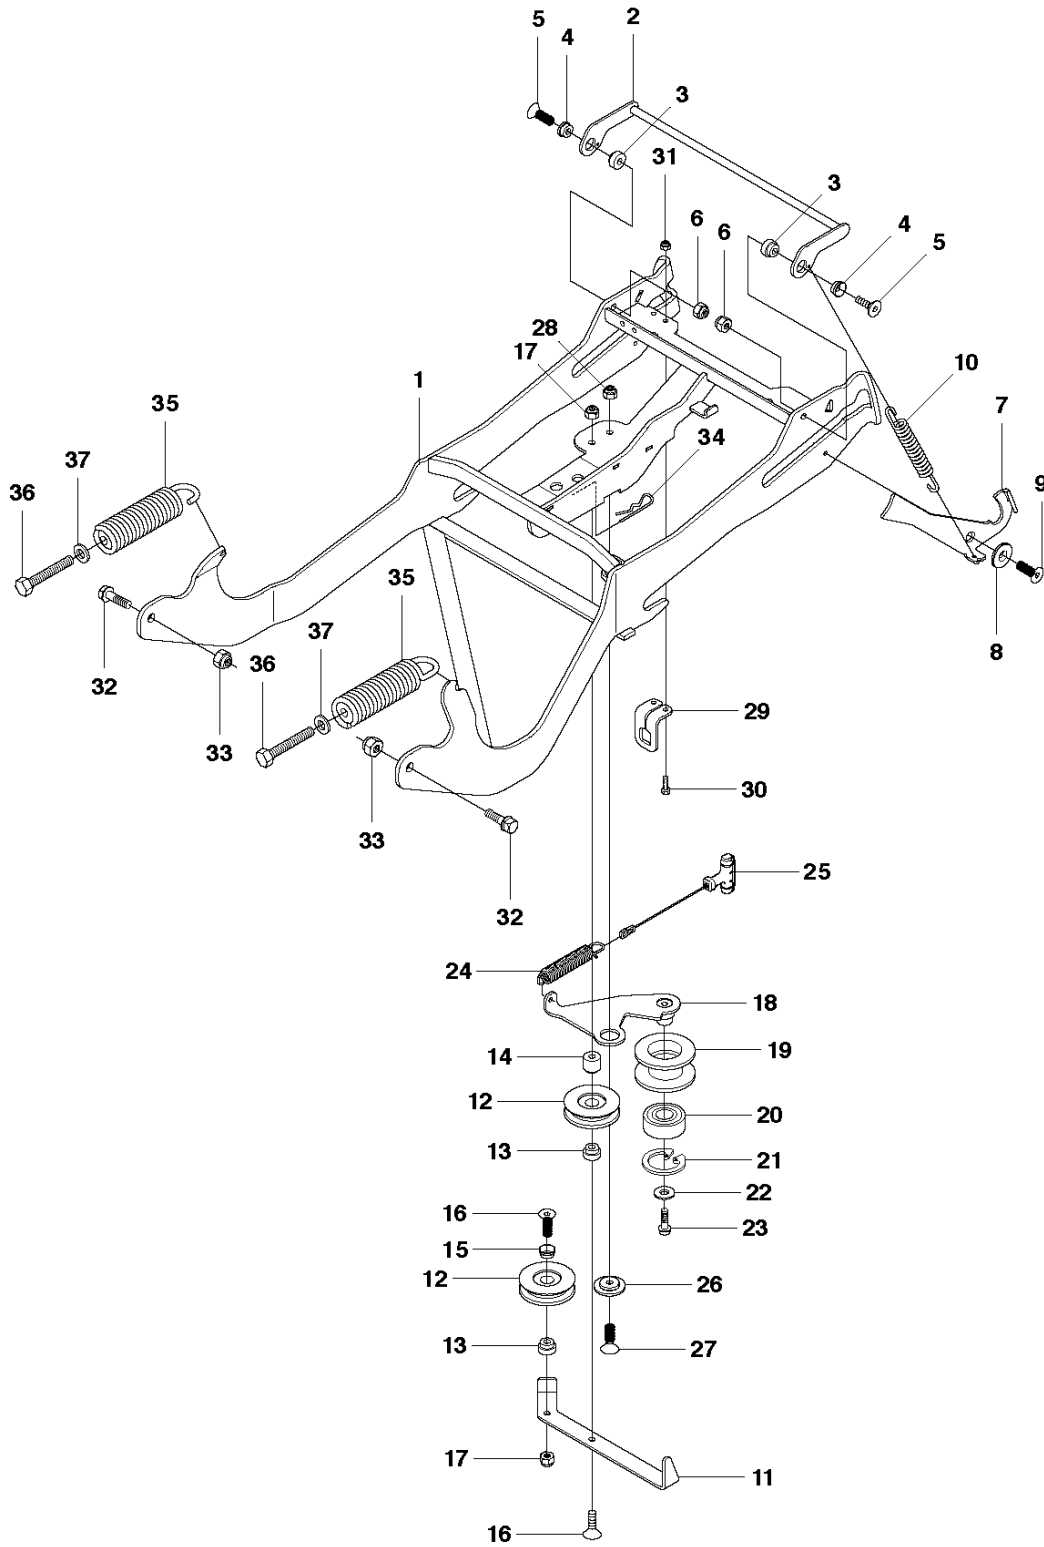

R R 422 Ts, R 422 Ts AWD
EQUIPMENT FRAME ASSY

FRAME

R422 Ts AWD, 966772901, 2011-11

Ref	Part no.	Description	Remark	Qty	Kit
1	502 63 79-01	EQUIPMENT FRAME		1	
2	504 55 78-01	HOOK		1	
3	544 00 34-01	BUSHING		2	
4	506 99 33-02	SLEEVE		2	
5	725 64 59-01	SCREW IHCSFM		2	
6	732 21 18-01	LOCK NUT		2	
7	504 55 80-01	LEVER		1	
8	506 91 87-01	WASHER		1	
9	725 64 48-01	SCREW IHCSFM		1	
10	506 53 56-03	DRAW SPRING		1	
11	504 81 28-01	BELT GUIDE		1	
12	544 00 46-01	PULLEY ASSY		2	
13	544 00 34-01	BUSHING		2	
14	544 00 34-02	BUSHING		1	
15	506 99 33-02	SLEEVE		1	
16	725 24 62-51	SCREW EHHM		2	
17	732 21 18-01	LOCK NUT		2	
18	504 62 19-01	BELT TENSIONER		1	
19	506 92 89-01	PULLEY		1	
20	738 21 04-04	BALL BEARING		1	
21	735 31 38-10	CIRCLIP		1	
22	734 11 64-41	WASHER		1	
23	506 55 83-02	SCREW EHHFT		1	
24	504 62 24-01	SPRING		1	
25	504 62 21-01	HANDLE ASSY		1	
26	505 45 17-01	WASHER		1	
27	725 64 53-01	SCREW IHCSFM		1	
28	732 21 18-01	LOCK NUT		1	
29	504 62 17-01	GUIDE		1	
30	725 23 68-71	SCREW EHHM		2	
31	732 21 16-01	NUT		2	
32	506 89 58-01	COLLAR SCREW		2	
33	732 25 22-01	HEXAGON LOCKING NUT		2	
34	506 96 66-01	HAIR PIN COTTER		1	
35	505 42 09-01	SPRING		2	
36	725 25 15-71	SCREW EHHM		2	
37	734 11 72-01	WASHER		2