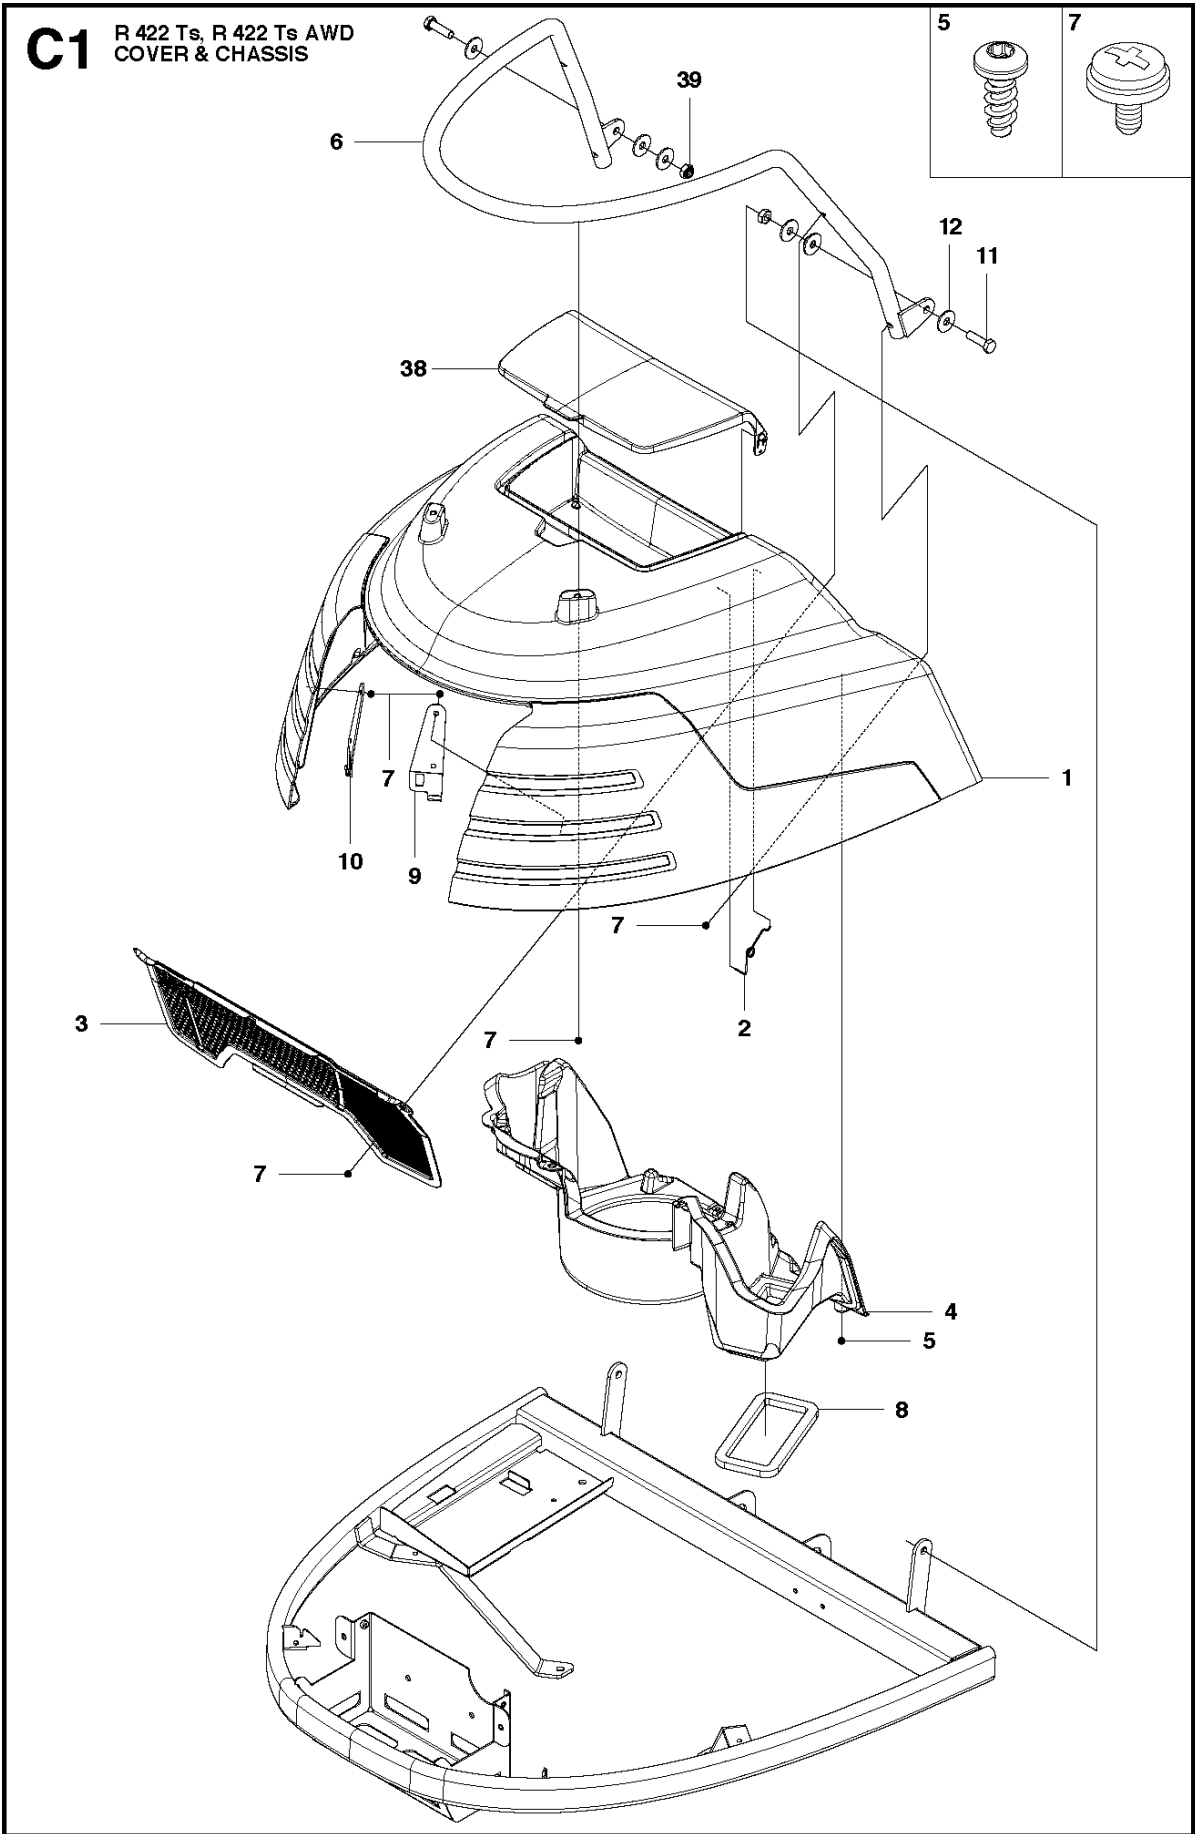

SPARE PARTS LIST

RIDERS

R422 Ts AWD, 966772901, 2011-11

CHASSIS & ENCLOSURES

R422 Ts AWD, 966772901, 2011-11

Ref	Part no.	Description	Remark	Qty	Kit
1	502 62 55-01	ENGINE HOOD ASSY		1	
2	504 12 41-01	SPRING		2	
3	502 48 22-01	GRID		1	
4	504 10 19-02	AIR CONDUCTOR		1	
5	504 61 09-01	SCREW		5	
6	502 49 46-01	LOAD CARRIER		1	
7	544 40 05-01	SCREW		10	
8	504 62 95-01	SEALING		1	
9	504 61 39-01	GUIDE PLATE		1	
10	504 61 39-02	GUIDE PLATE		1	
11	725 24 97-51	SCREW		2	
12	734 11 74-60	WASHER		6	
38	504 10 14-01	LID		1	
39	732 21 20-51	NUT		2	