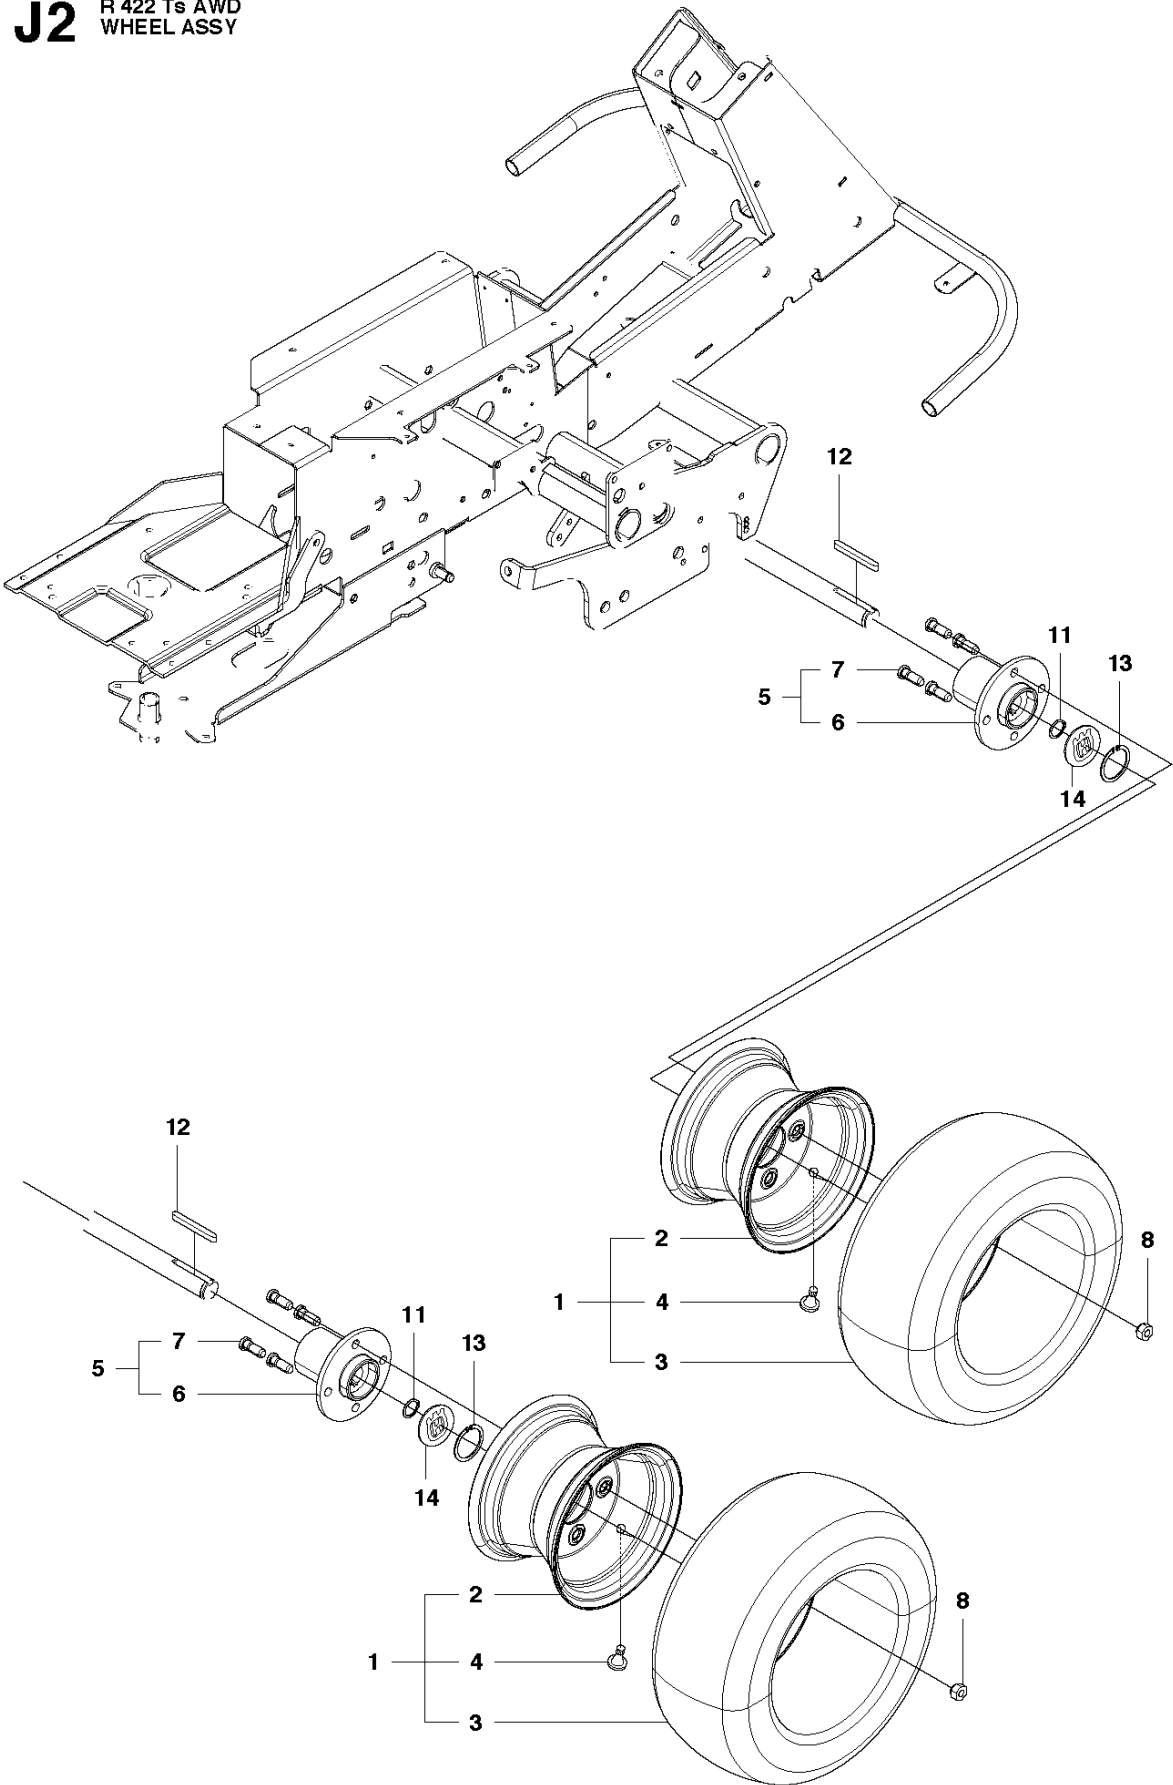

J2 R 422 Ts AWD
WHEEL ASSY

WHEELS & TIRES

R422 Ts AWD, 966772901, 2011-11

Ref	Part no.	Description	Remark	Qty	Kit
1	504 63 00-02	WHEEL ASSY		4	
2	506 86 78-01	RIM		1	1
3	535 46 79-01	TYRE		1	1
4	506 57 43-01	VALVE ASSY		1	1
5	577 57 30-01	HUB ASSY		4	
6	506 89 00-01	HUB		1	5
7	506 89 02-01	BOLT		4	5
8	506 86 50-01	WHEEL NUT		16	
11	574 45 88-01	CIRCLIP		4	
12	506 55 59-01	WEDGE		4	
13	735 31 41-10	CIRCLIP		4	
14	577 59 15-01	COVER WASHER		4