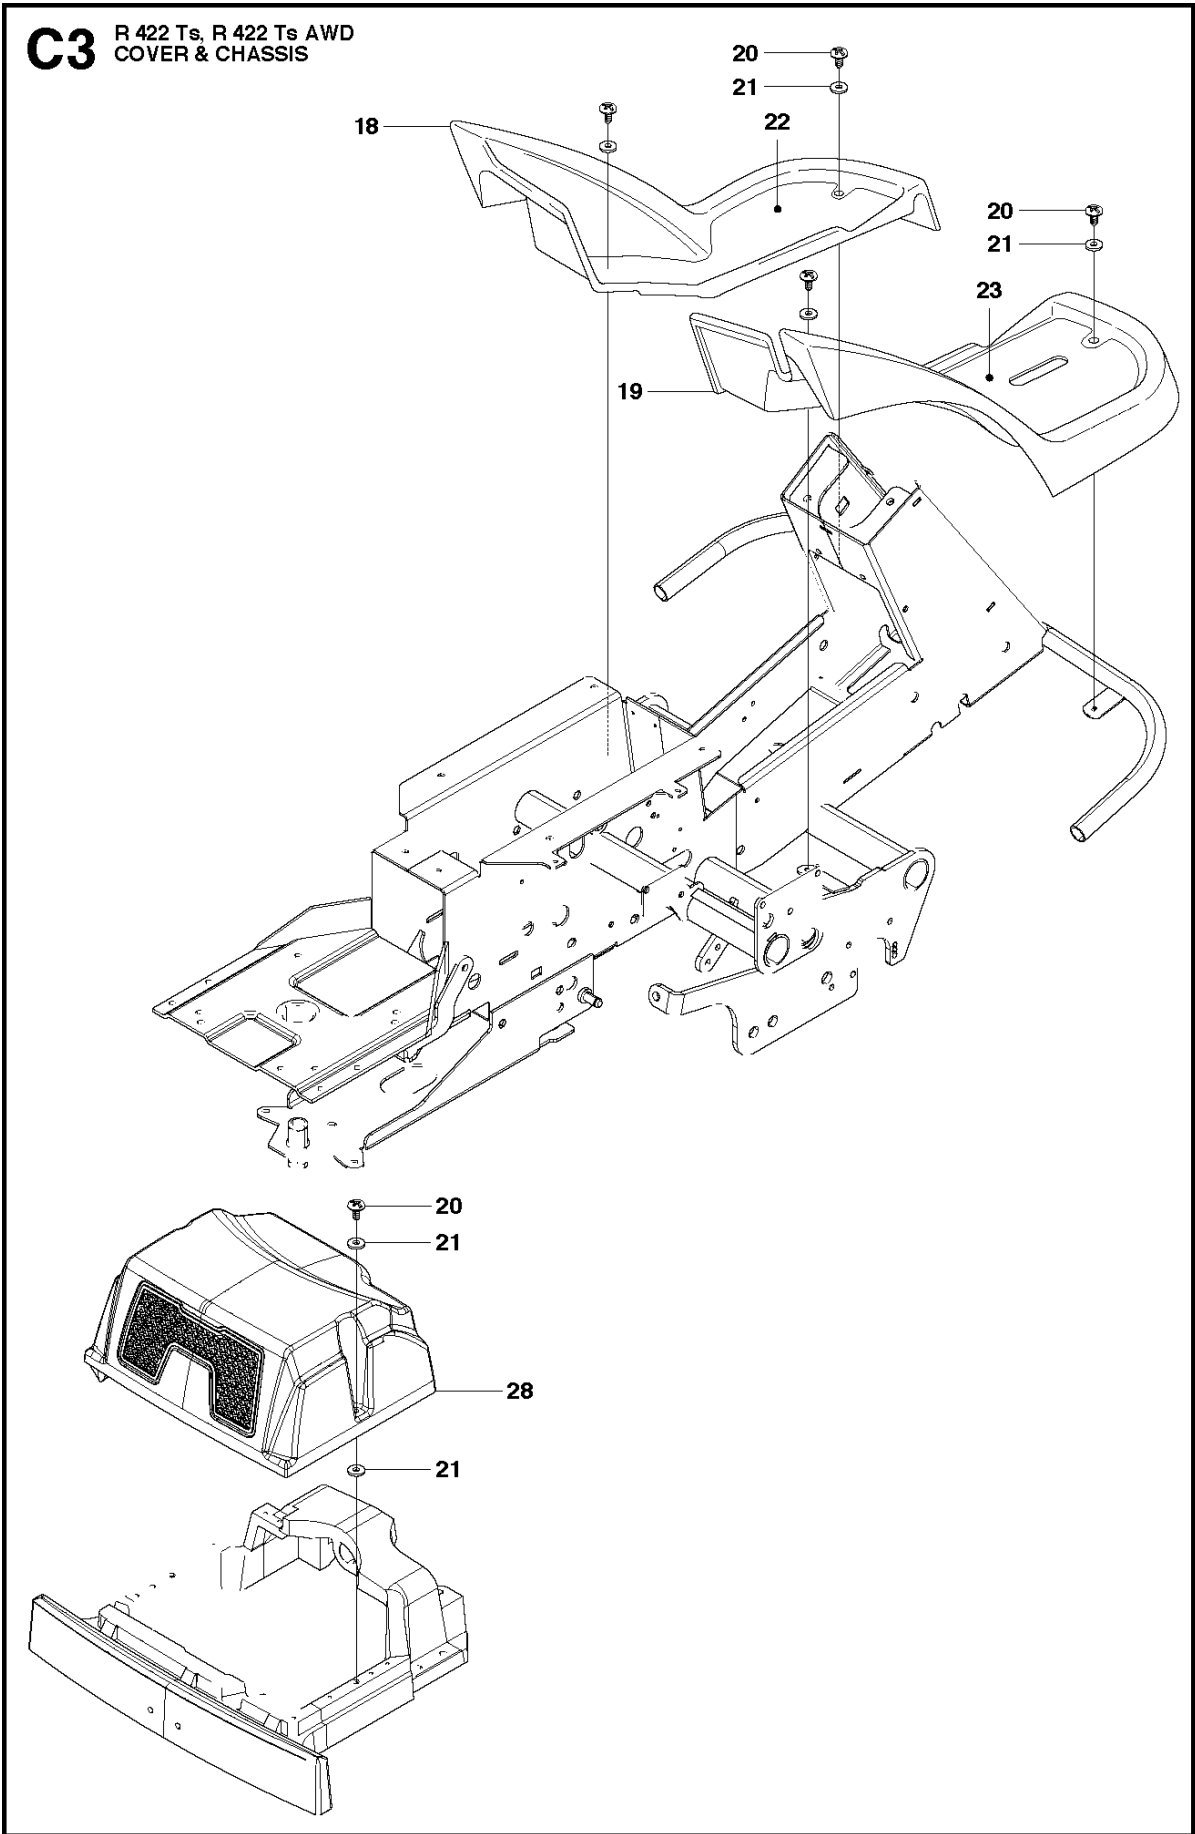

CHASSIS & ENCLOSURES

R422 Ts AWD, 966772901, 2011-11

Ref	Part no.	Description	Remark	Qty	Kit
20	506 98 26-01	SCREW		6	
21	506 55 97-01	WASHER		8	
22	535 47 47-01	PEDISTAL MAT		1	
23	535 47 47-02	PEDISTAL MAT		1	
28	574 88 61-01	COVER		1	
18	535 43 21-03	FLYGEL VÄNSTER		1	
19	535 47 46-02	FLYGEL HÖGER		1