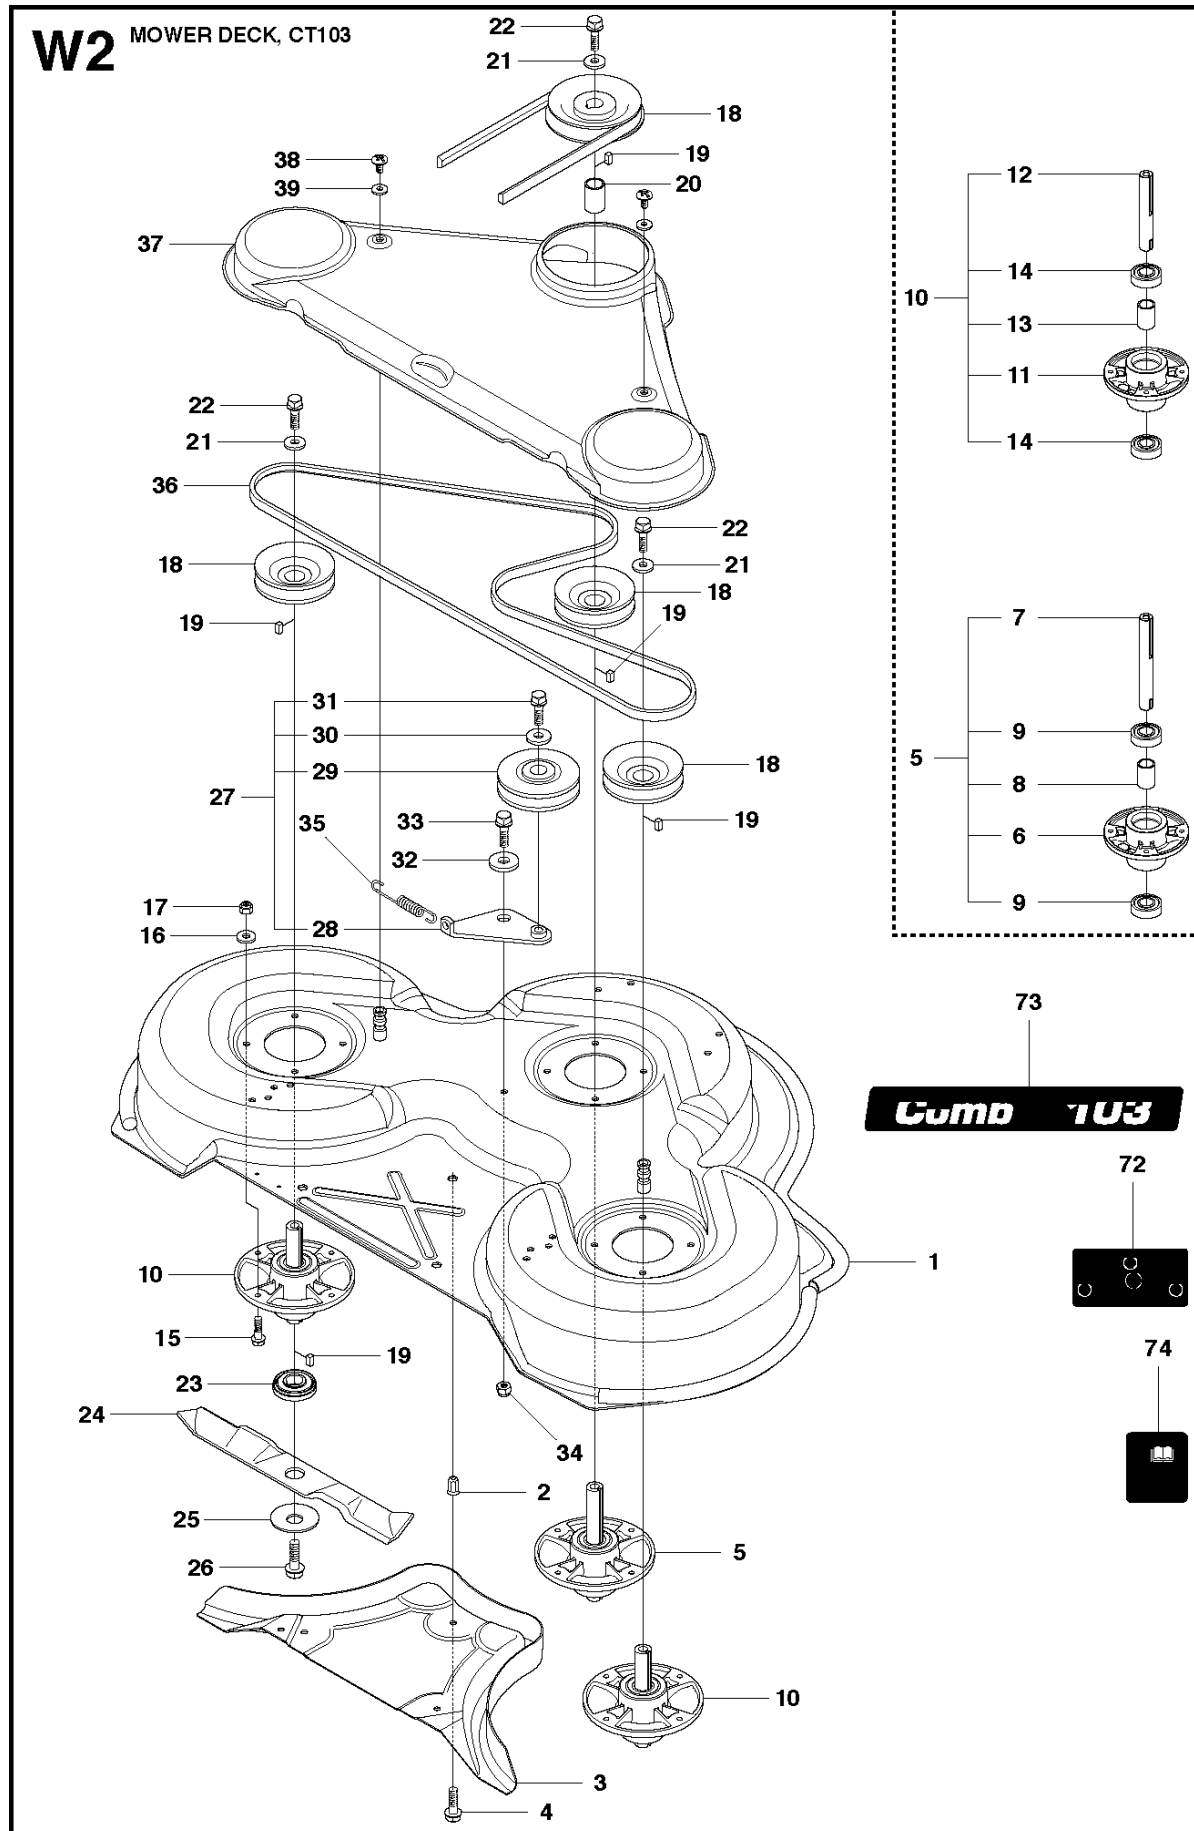

MOWER DECK / CUTTING DECK

R422 Ts AWD, 966772901, 2011-11

Ref	Part no.	Description	Remark	Qty	Kit
1	504 56 98-01	DECK SHELL ASSY		1	
2	506 91 62-01	BLIND RIVET NUT		3	
3	544 44 92-01	PLUG		1	
4	506 57 01-04	SCREW EHHFM		3	
5	535 50 35-01	KNIFE BEARING		1	
6	544 06 78-01	BEARING HOUSING		1	5
7	535 42 87-01	SHAFT		1	5
8	535 42 88-01	SPACER		1	5
9	738 22 05-19	BALL BEARING		2	5
10	535 50 35-02	KNIFE BEARING		2	
11	544 06 78-01	BEARING HOUSING		1	10
12	535 42 87-02	SHAFT		1	10
13	535 42 88-01	SPACER		1	10
14	738 22 05-19	BALL BEARING		2	10
15	535 42 38-01	SCREW RSQM		12	
16	734 11 64-01	WASHER		12	
17	732 21 18-01	LOCK NUT		12	
18	535 42 90-01	PULLEY		4	
19	506 53 35-01	PARALLEL KEY		7	
20	535 42 88-01	SPACER		1	
21	535 42 92-01	WASHER		3	
22	725 25 42-51	SCREW EHHM		3	
23	535 50 42-01	BLADE BRACKET		3	
24	504 19 04-01	RIDE ON BLADE		3	
25	506 79 23-02	KNIFE PLATE		3	
26	725 25 42-51	SCREW EHHM		3	
27	506 54 07-01	BELT TENSIONER ASSY		1	
28	506 51 95-01	SPÄNNARM KPL.		1	27
29	506 53 27-01	PULLEY		1	27
30	734 11 64-41	WASHER		1	27
31	506 55 83-02	SCREW EHHFT		1	27
32	506 91 87-02	WASHER		1	
33	725 24 51-71	SCREW EHHM		1	
34	732 21 18-01	LOCK NUT		1	
35	506 53 31-01	SPRING		1	
36	544 11 32-01	BELT		1	
37	544 09 61-01	BELT COVER		1	
38	506 98 26-01	SCREW		2	
39	506 55 97-01	WASHER		2	
70	725 24 51-71	SCREW EHHM		1	
71	732 21 18-01	LOCK NUT		1	
72	506 78 97-01	LABEL		1	
73	544 23 81-11	LABEL		1	
74	506 92 90-01	LABEL		1