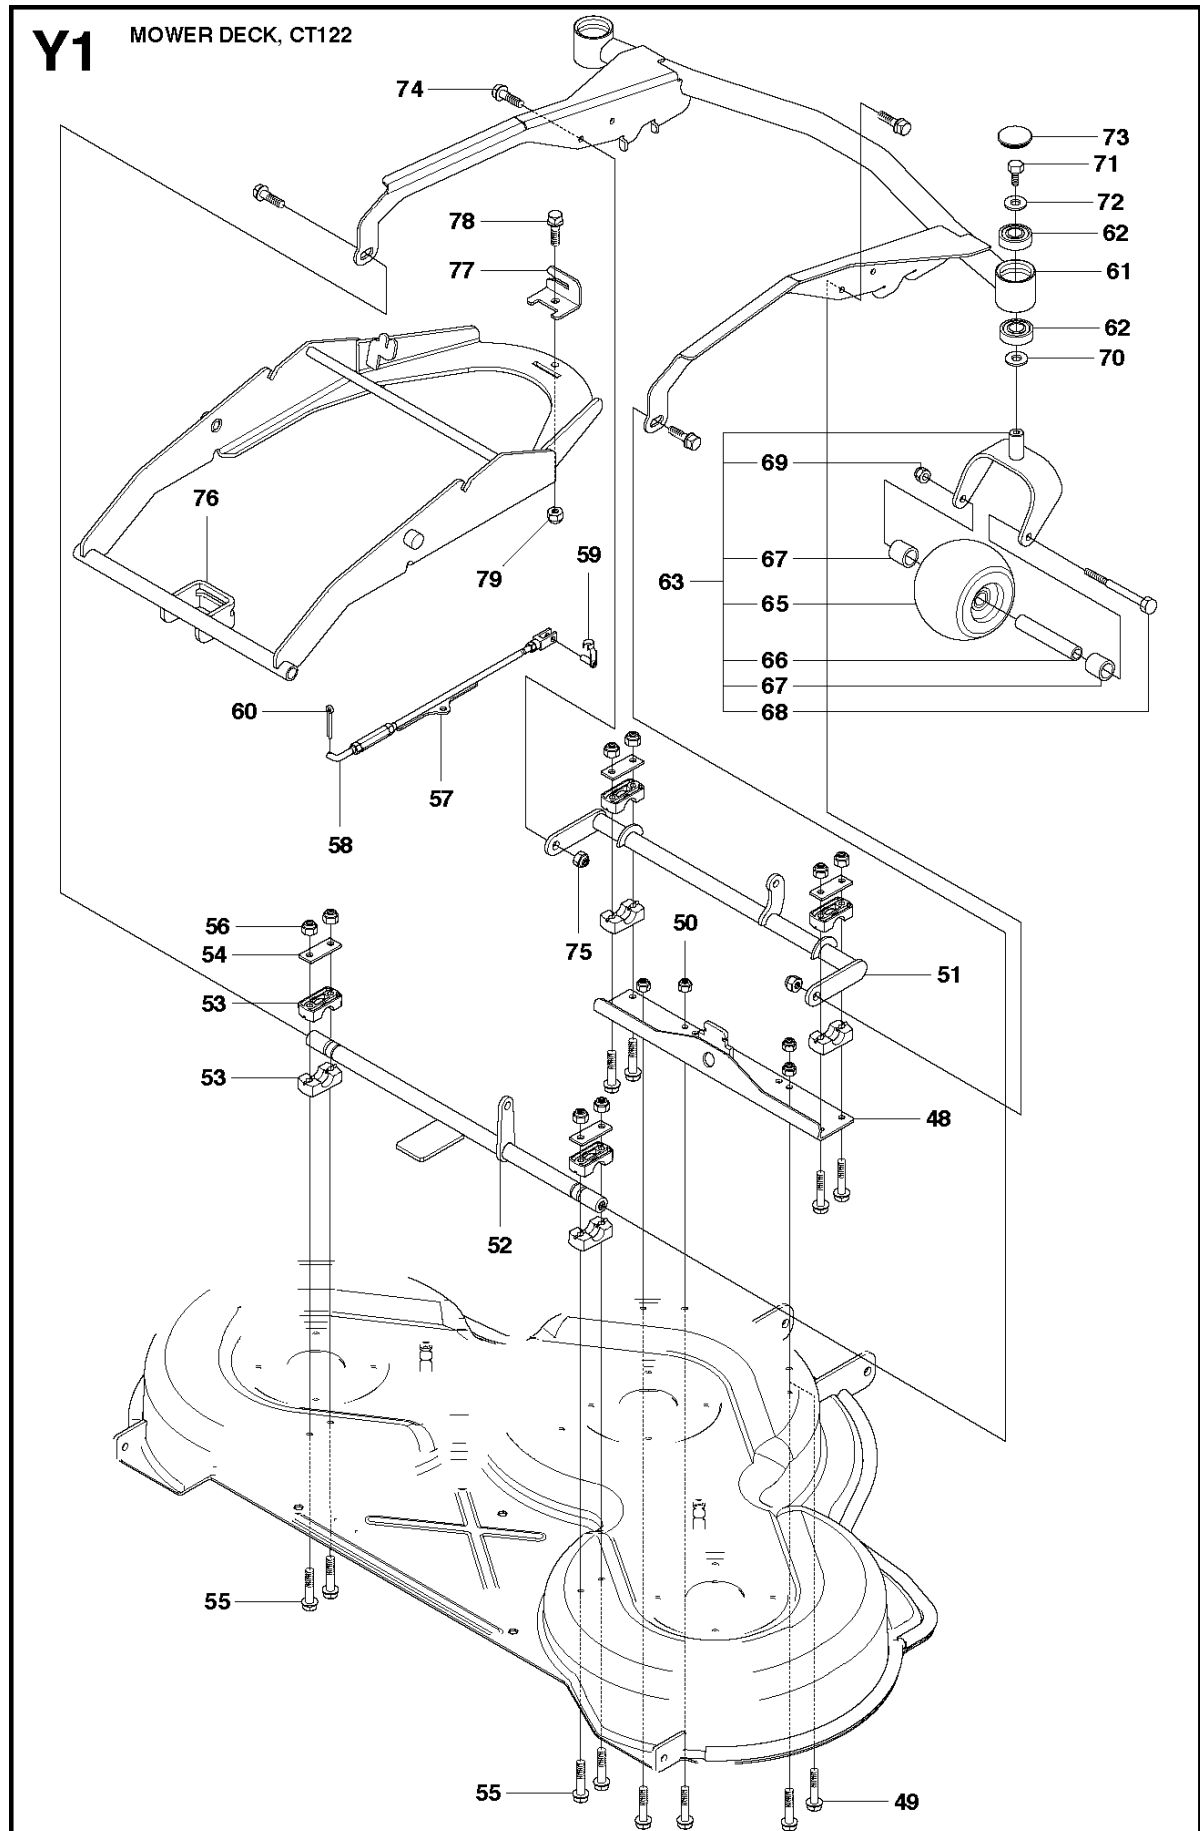

MOWER DECK / CUTTING DECK

R422 Ts AWD, 966772901, 2011-11

Ref	Part no.	Description	Remark	Qty	Kit
56	732 21 18-01	LOCK NUT		8	
57	504 81 27-02	PARALLELL ROD ASSY		1	
58	502 64 23-01	PARALLEL ROD		1	
59	506 83 98-03	BOLT		1	
60	721 61 83-01	SPLIT PIN		1	
61	502 64 20-03	DECK FRAME		1	
62	738 21 04-04	BALL BEARING		4	
63	535 50 59-01	PIVOTHJUL		2	
65	506 96 30-01	WHEEL ASSY		1	63
66	506 81 08-02	WHEEL AXLE TUBE		1	63
67	506 87 41-02	SPACER		2	63
68	725 25 19-51	SCREW EHHM		1	63
69	732 21 20-51	NUT		1	63
70	506 50 48-05	WASHER		2	
71	506 57 01-04	SCREW EHHFM		2	
72	734 11 64-41	WASHER		2	
73	544 01 70-01	CAP		2	
74	506 59 74-01	COLLAR SCREW		4	
75	732 21 18-01	LOCK NUT		2	
76	502 63 95-02	DECK ATTACHMENT		1	
77	502 64 24-01	LOCK		1	
78	725 24 51-71	SCREW EHHM		1	
79	732 21 18-01	LOCK NUT		1	
49	725 24 51-71	SCREW EHHM		4	
48	502 64 21-02	BRACKET		1	
50	732 21 18-01	LOCK NUT		4	
51	502 64 18-03	CROSS BAR		1	
52	502 64 19-03	CROSS BAR		1	
53	506 86 96-01	BEARING		8	
54	506 81 38-01	REINFORCING PLATE		4	
55	725 24 61-51	SCREW EHHM		8