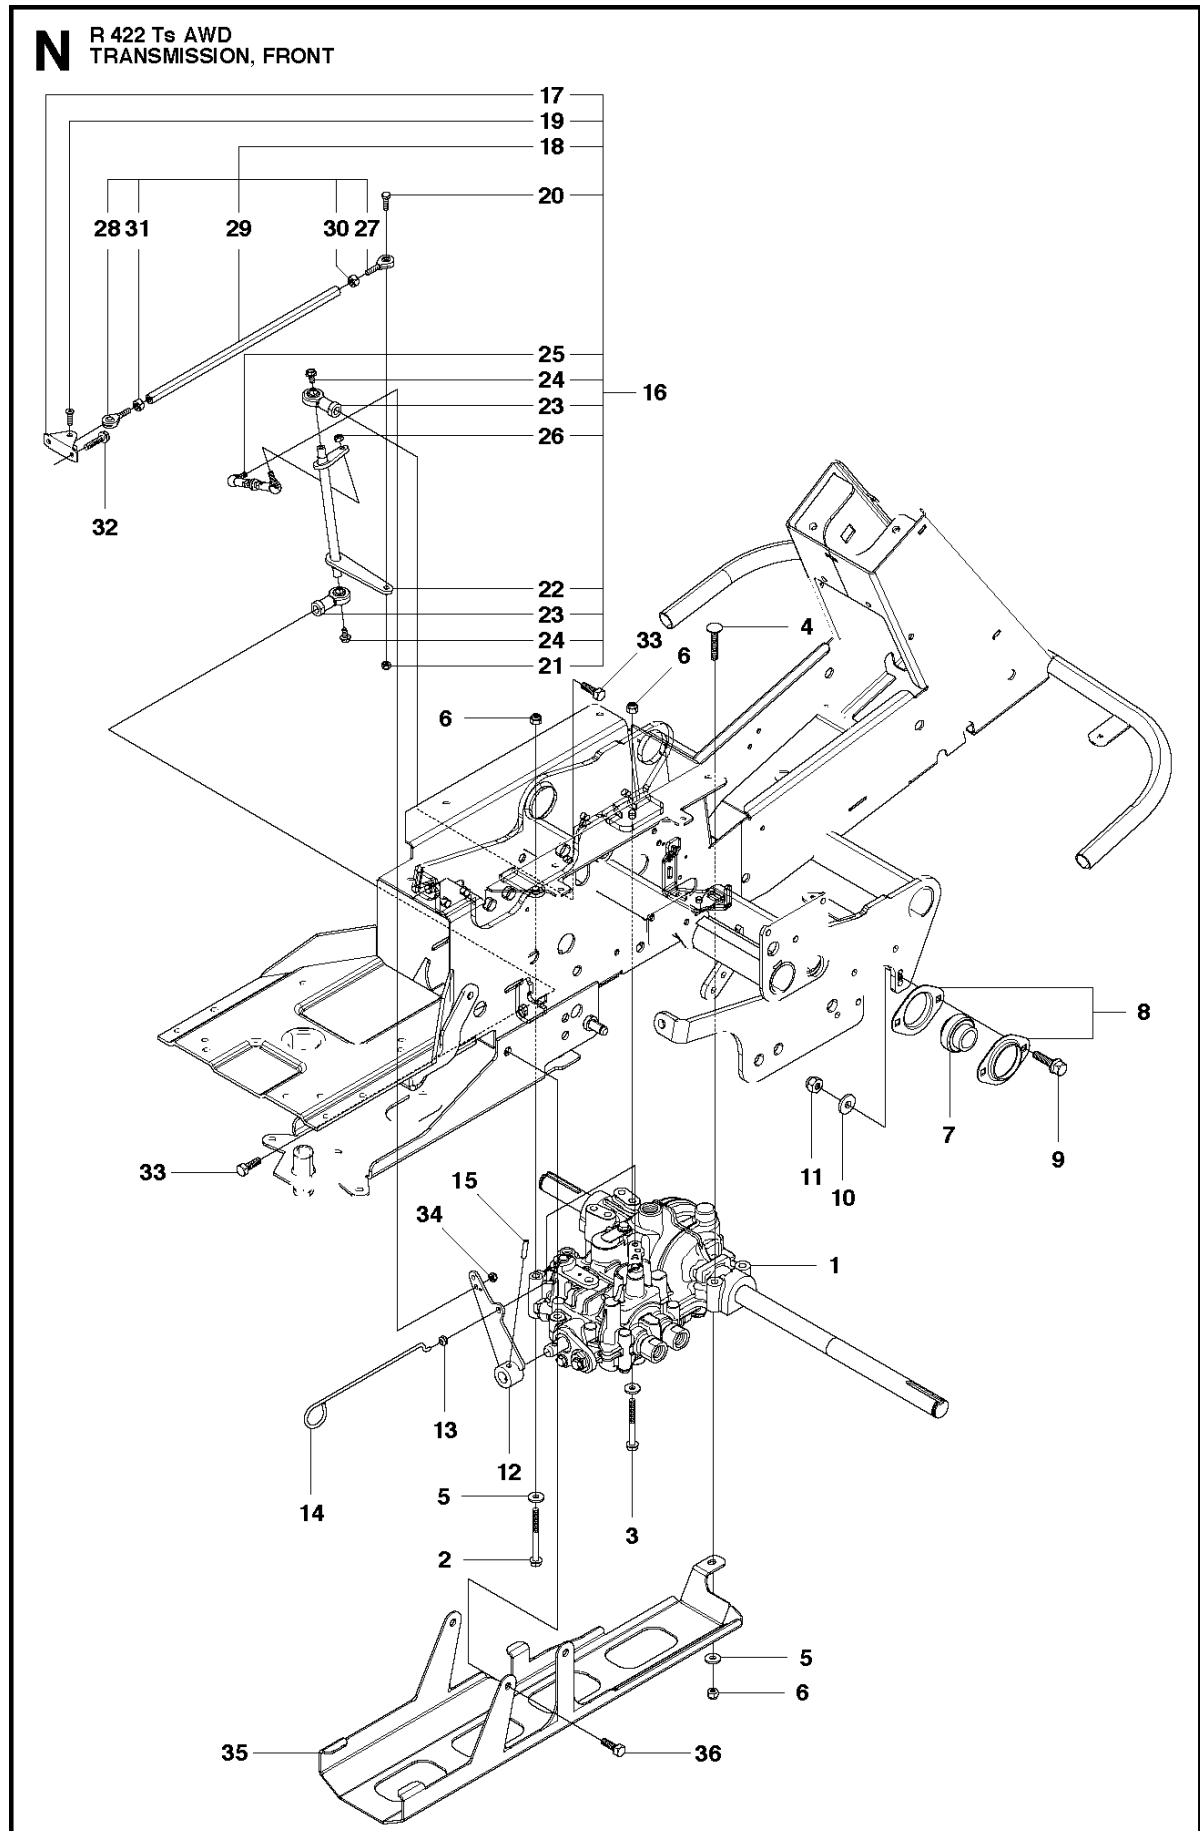

TRANSMISSION

R422 Ts AWD, 966772901, 2011-11

Ref	Part no.	Description	Remark	Qty	Kit
1	577 53 19-01	TRANSMISSION		1	
2	725 24 67-51	SCREW EHHM		1	
3	725 24 64-51	SCREW EHHM		1	
4	535 42 38-03	SCREW RSQM		1	
5	734 11 64-01	WASHER		3	
6	732 21 18-01	LOCK NUT		3	
7	544 00 89-02	BEARING		1	
8	544 00 90-02	BEARING HOUSING		1	
9	506 57 01-05	SCREW EHHFM		2	
10	734 11 64-01	WASHER		2	
11	732 21 18-01	LOCK NUT		2	
12	544 43 52-01	LEVER		1	
13	503 73 58-01	BUSHING		1	
14	535 49 97-01	ARM		1	
15	721 43 47-01	SPRING PIN		1	
16	544 84 15-01	LINK ASSY		1	
17	535 49 28-02	BRACKET		1	16
18	544 45 67-01	ROD		1	16
19	544 84 17-01	SCREW		1	16
20	725 23 70-71	SCREW EHHM		1	16
21	732 25 16-01	HEXAGON LOCKING NUT		1	16
22	535 49 74-01	LEVER		1	16
23	506 95 17-01	ROD END		2	16
24	535 47 52-12	SCREW EHHFM		2	16
25	544 44 19-01	ADJUSTING ROD		1	16
26	732 25 16-01	HEXAGON LOCKING NUT		1	16
27	535 48 66-01	ROD END		1	18
28	535 48 66-02	ROD END		1	18
29	535 48 65-01	ROD		1	18
30	731 23 16-01	HEXAGON NUT		1	18
31	503 22 10-18	HEXAGON NUT		1	18
32	725 23 66-51	HEXAGONAL SCREW M6X12		2	
33	725 24 93-71	SCREW EHHM		2	
34	732 21 16-01	NUT		1	
35	544 84 57-01	SKID PLATE		1	
36	506 57 01-04	SCREW EHHFM		3