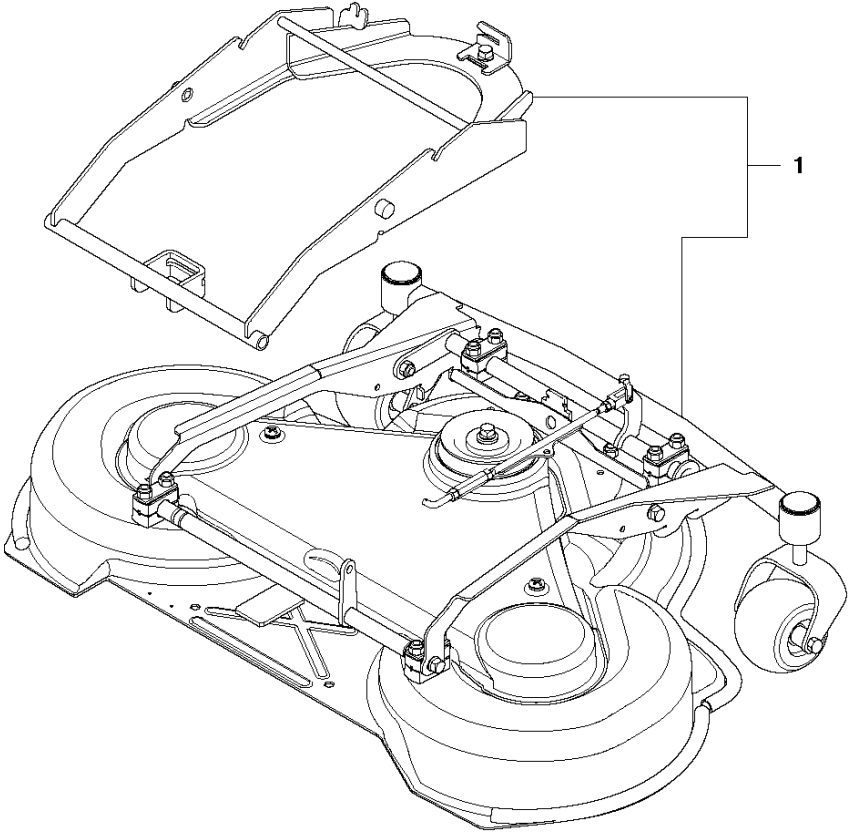

MOWER DECK / CUTTING DECK

R422 Ts AWD, 966772901, 2011-11

Ref	Part no.	Description	Remark	Qty	Kit
56	732 21 18-01	LOCK NUT		8	
57	504 81 27-02	PARALLELL ROD ASSY		1	
58	502 64 23-01	PARALLEL ROD		1	
59	506 83 98-03	BOLT		1	
60	721 61 83-01	SPLIT PIN		1	
61	502 64 20-03	DECK FRAME		1	
62	738 21 04-04	BALL BEARING		4	
63	535 50 59-01	PIVOTHJUL		2	
65	506 96 30-01	WHEEL ASSY		1	63
66	506 81 08-02	WHEEL AXLE TUBE		1	63
67	506 87 41-02	SPACER		2	63
68	725 25 19-51	SCREW EHHM		1	63
69	732 21 20-51	NUT		1	63
70	506 50 48-05	WASHER		2	
71	506 57 01-04	SCREW EHHFM		2	
72	734 11 64-41	WASHER		2	
73	544 01 70-01	CAP		2	
74	506 59 74-01	COLLAR SCREW		4	
75	732 21 18-01	LOCK NUT		2	
76	502 63 95-02	DECK ATTACHMENT		1	
77	502 64 24-01	LOCK		1	
78	725 24 51-71	SCREW EHHM		1	
79	732 21 18-01	LOCK NUT		1	
49	725 24 51-71	SCREW EHHM		4	
48	502 64 21-02	BRACKET		1	
50	732 21 18-01	LOCK NUT		4	
51	502 64 18-03	CROSS BAR		1	
52	502 64 19-03	CROSS BAR		1	
53	506 86 96-01	BEARING		8	
54	506 81 38-01	REINFORCING PLATE		4	
55	725 24 61-51	SCREW EHHM		8	

T MOWER DECK, CT103