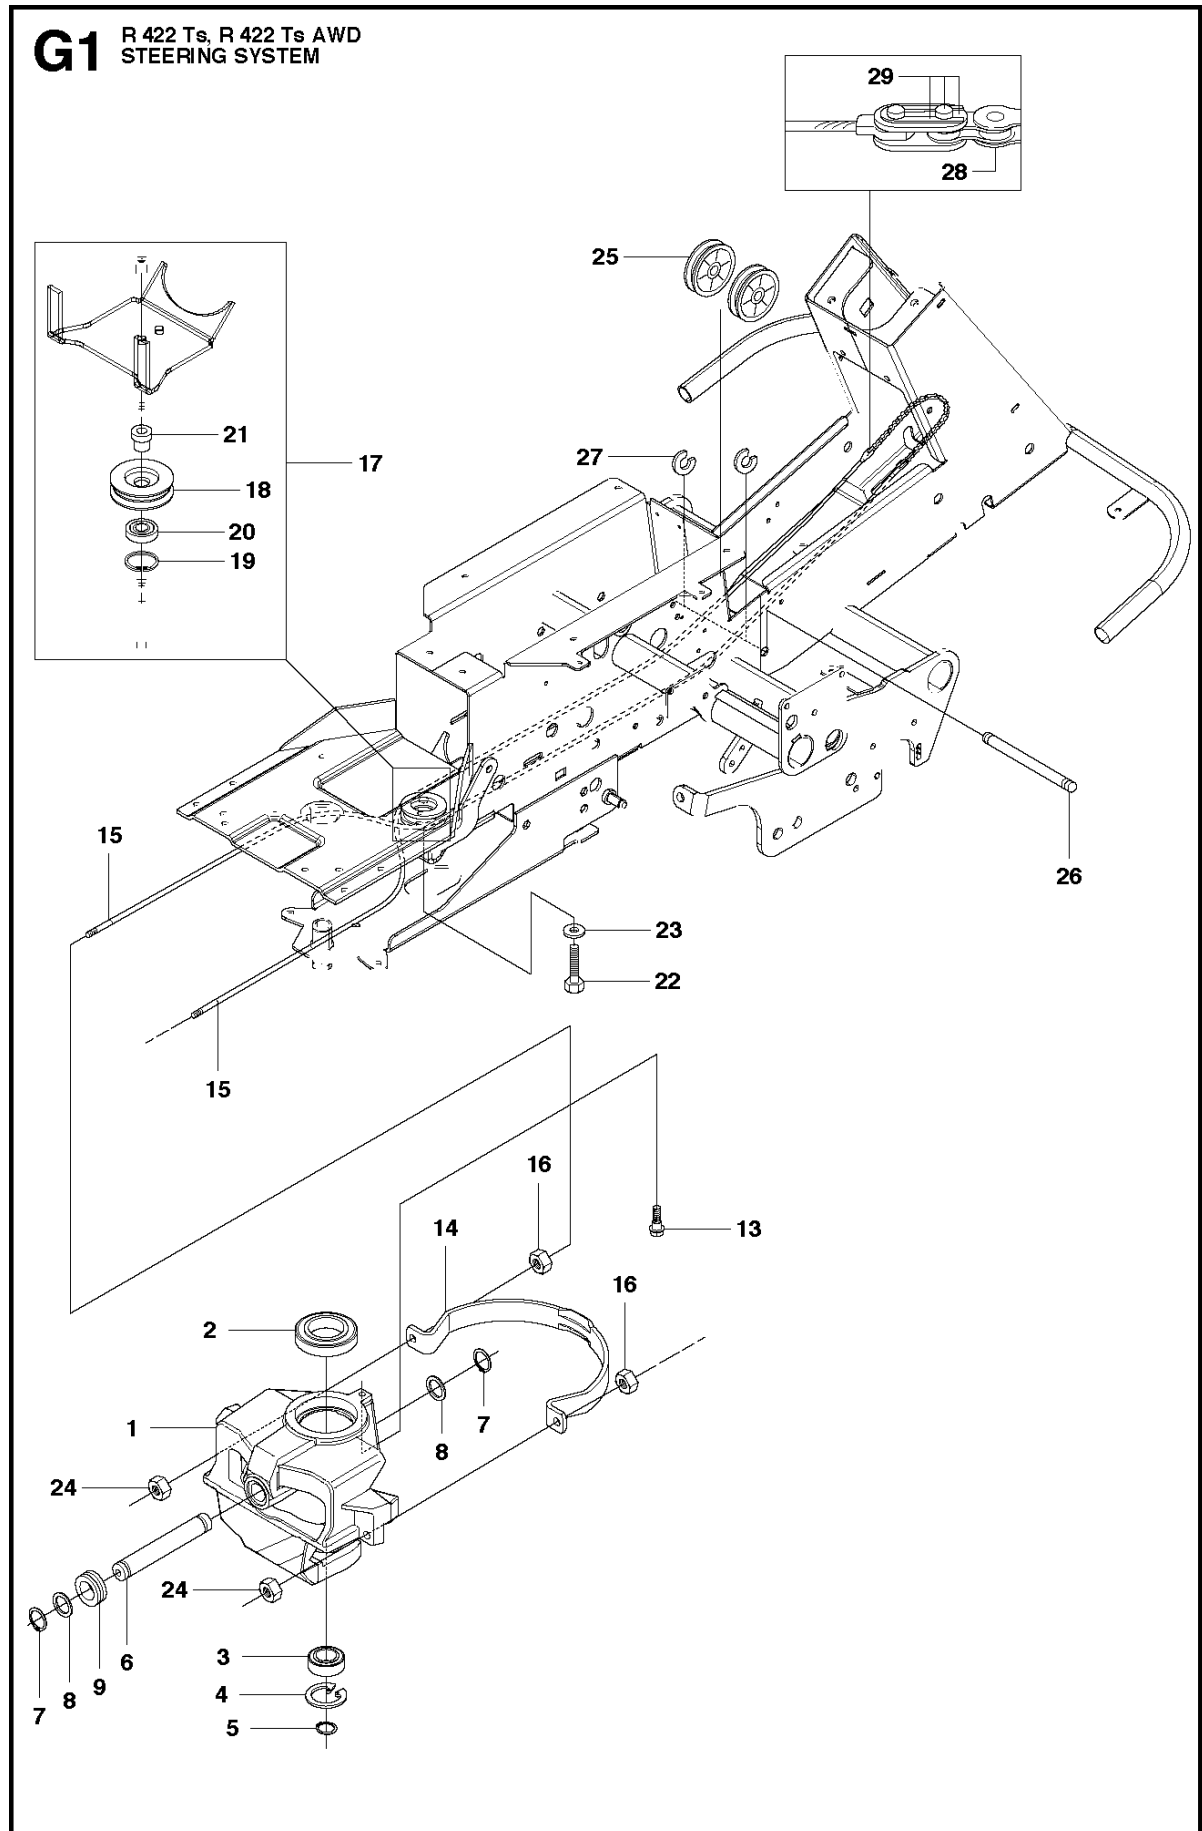

STEERING

R422 Ts AWD, 966772901, 2011-11

Ref	Part no.	Description	Remark	Qty	Kit
1	578 36 74-01	SPINDLE		1	
2	738 21 10-04	BALL BEARING		1	
3	738 21 05-04	BALL BEARING		1	
4	735 31 40-10	CIRCLIP		1	
5	735 31 26-00	CIRCLIP		1	
6	535 46 30-01	SWING AXLE		1	
7	735 31 26-00	CIRCLIP		2	
8	506 77 34-01	WASHER		2	
9	740 68 14-21	V-RING		1	
13	506 59 74-01	COLLAR SCREW		1	
14	544 42 73-01	WIRE GUIDE		1	
15	577 19 99-03	WIRE ASSY		2	
16	731 23 20-51	HEXAGON NUT		2	
17	506 50 09-03	BARRING WHEEL		1	
18	535 42 41-01	BARRING WHEEL		1	17
19	735 31 40-10	CIRCLIP		1	17
20	738 22 04-19	BALL BEARING		1	17
21	506 50 08-02	BUSHING		1	17
22	725 25 00-51	SCREW EHHM		1	
23	734 11 74-41	WASHER		1	
24	732 21 20-51	NUT		2	
25	506 52 24-01	STARTER PULLEY		2	
26	506 53 94-03	SHAFT		1	
27	735 31 14-20	E-CLIP		2	
28	506 55 46-01	CHAIN		1	
29	506 55 47-01	LINKAGE		2