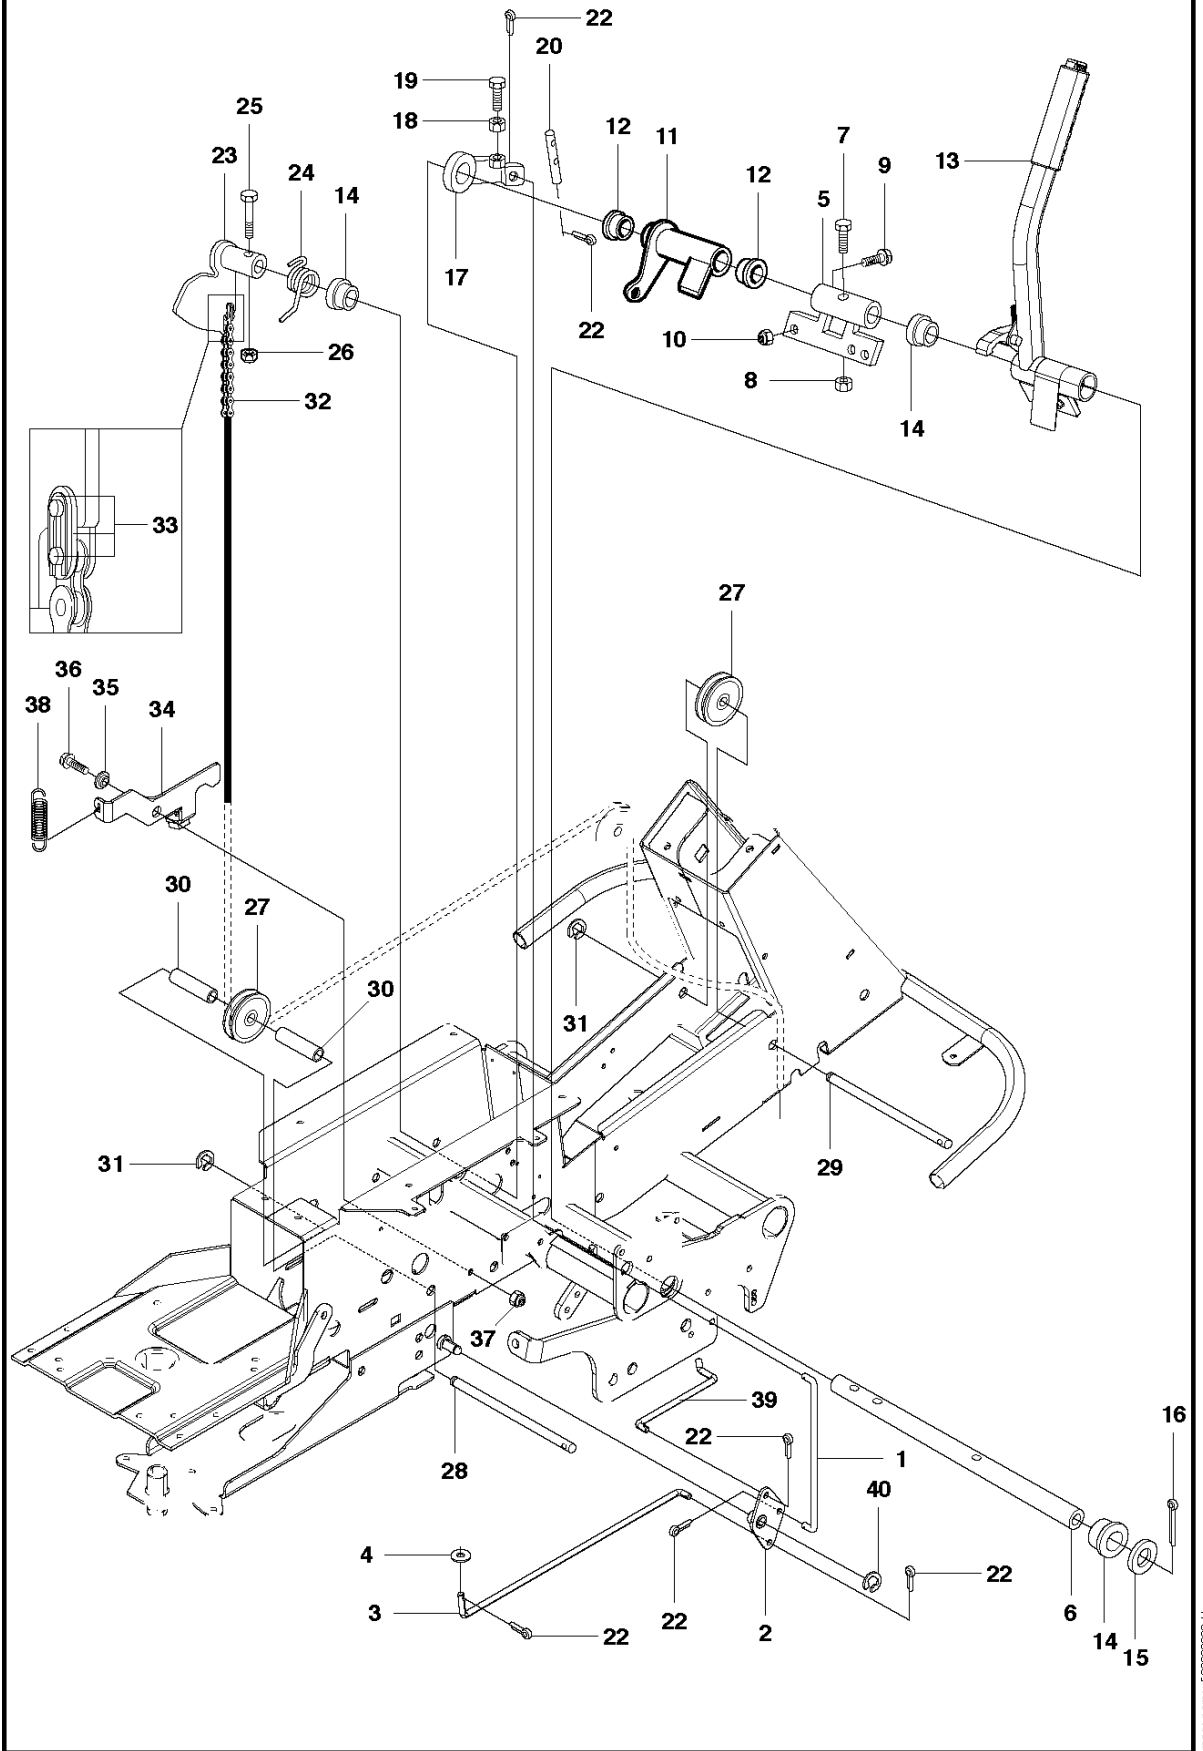

D R 422 Ts, R 422 Ts AWD
LIFTING SYSTEM

MOWER LIFT / DECK LIFT

R422 Ts AWD, 966772901, 2011-11

Ref	Part no.	Description	Remark	Qty	Kit
1	506 66 59-01	CLUTCH ROD FRONT		1	
2	504 63 67-01	LINK		1	
3	535 44 47-02	CLUTCH ROD REAR		1	
4	734 11 64-41	WASHER		1	
5	506 95 11-01	DRIVER ASSY		1	
6	506 96 80-01	SHAFT		1	
7	725 25 44-51	SCREW EHHM		1	
8	732 25 22-01	HEXAGON LOCKING NUT		1	
9	725 24 53-51	SCREW EHHM		2	
10	731 23 18-01	HEXAGON NUT		2	
11	506 95 14-01	ACTUATOR ARM CMPL.		1	
12	506 55 65-01	BEARING		2	
13	504 90 79-01	LIFTING LEVER ASSY		1	
14	506 55 65-01	BEARING		3	
15	506 51 57-01	WASHER		1	
16	721 62 01-01	SPLIT PIN		1	
17	506 78 43-01	LINK ASSY		1	
18	731 23 20-51	HEXAGON NUT		1	
19	725 24 97-51	SCREW		1	
20	525 40 66-01	PIN		1	
22	721 61 83-01	SPLIT PIN		6	
23	506 94 05-01	LIFTING ARM		1	
24	506 81 70-01	SPRING		1	
25	725 25 44-71	SCREW EHHM		1	
26	732 25 22-01	HEXAGON LOCKING NUT		1	
27	506 90 56-01	OFFSET PULLEY		2	
28	506 90 57-01	SHAFT		1	
29	506 90 57-02	SHAFT		1	
30	506 90 58-01	TUBE SLEEVE		2	
31	735 31 18-20	E-CLIP		2	
32	506 55 46-08	CHAIN		1	
33	506 55 47-01	LINKAGE		1	
34	504 62 87-01	BRAKE LEVER		1	
35	506 91 87-02	WASHER		1	
36	506 57 01-05	SCREW EHHFM		1	
37	732 21 18-01	LOCK NUT		1	
38	506 54 25-01	SPRING		1	
39	504 63 68-01	ROD		1	
40	735 31 14-20	E-CLIP		1