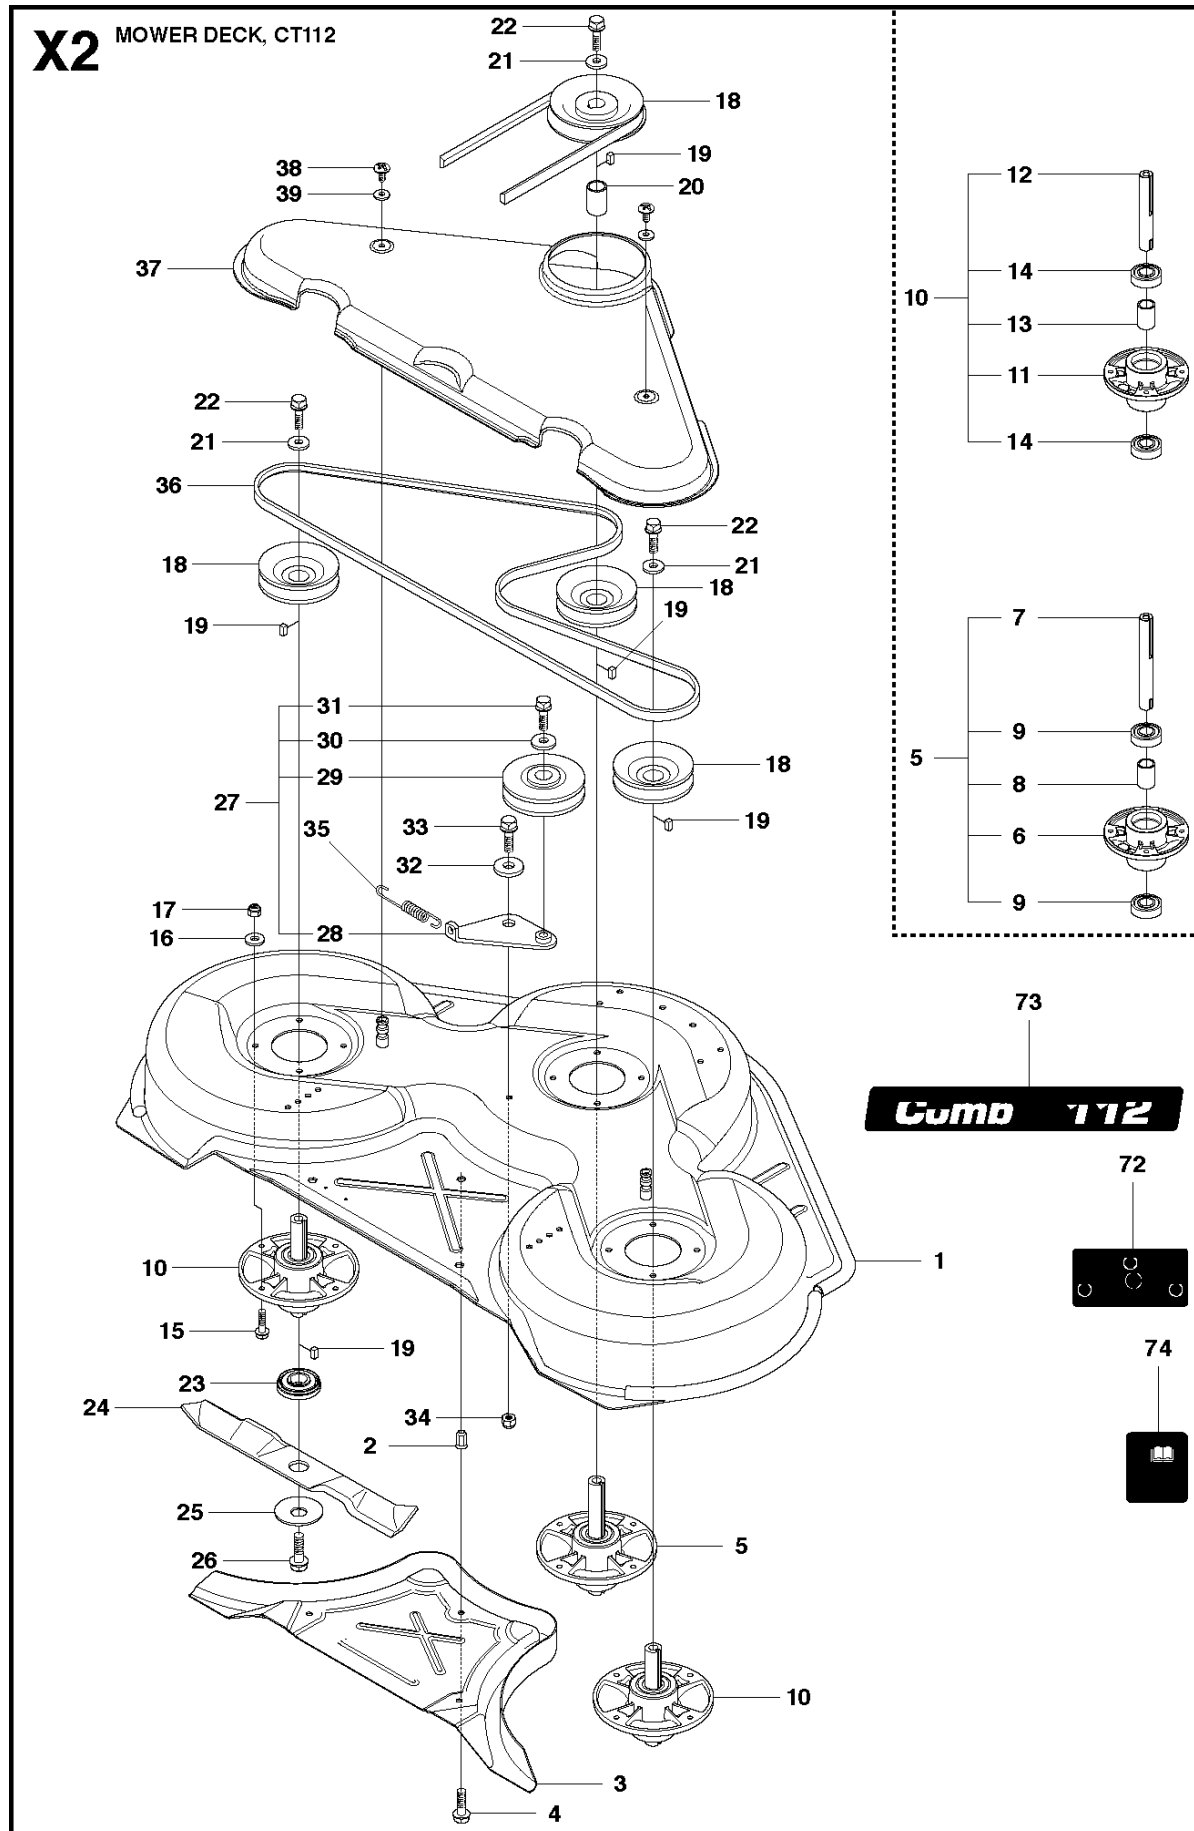

MOWER DECK / CUTTING DECK

R422 Ts AWD, 966772901, 2011-11

Ref	Part no.	Description	Remark	Qty	Kit
1	504 56 99-01	DECK SHELL ASSY		1	
2	506 91 62-01	BLIND RIVET NUT		1	
3	544 44 93-01	PLUG		1	
4	506 57 01-04	SCREW EHHFM		1	
5	535 50 35-01	KNIFE BEARING		1	
6	544 06 78-01	BEARING HOUSING		1	5
7	535 42 87-01	SHAFT		1	5
8	535 42 88-01	SPACER		1	5
9	738 22 05-19	BALL BEARING		2	5
10	535 50 35-02	KNIFE BEARING		2	
11	544 06 78-01	BEARING HOUSING		1	10
12	535 42 87-02	SHAFT		1	10
13	535 42 88-01	SPACER		1	10
14	738 22 05-19	BALL BEARING		2	10
15	535 42 38-01	SCREW RSQM		12	
16	734 11 64-01	WASHER		12	
17	732 21 18-01	LOCK NUT		12	
18	535 42 90-01	PULLEY		4	
19	506 53 35-01	PARALLEL KEY		7	
20	535 42 88-01	SPACER		1	
21	535 42 92-01	WASHER		3	
22	725 25 42-51	SCREW EHHM		3	
23	535 50 42-01	BLADE BRACKET		3	
24	544 10 27-01	BLADE		3	
25	506 79 23-02	KNIFE PLATE		3	
26	725 25 42-51	SCREW EHHM		3	
27	506 54 07-01	BELT TENSIONER ASSY		1	
28	506 51 95-01	SPÄNNARM KPL.		1	27
29	506 53 27-01	PULLEY		1	27
30	734 11 64-41	WASHER		1	27
31	506 55 83-02	SCREW EHHFT		1	27
32	506 91 87-02	WASHER		1	
33	725 24 51-71	SCREW EHHM		1	
34	732 21 18-01	LOCK NUT		1	
35	506 53 31-01	SPRING		1	
36	544 11 33-01	BELT		1	
37	544 09 62-01	BELT COVER		1	
38	506 98 26-01	SCREW		2	
39	506 55 97-01	WASHER		2	
72	506 78 97-01	LABEL		1	
73	544 23 81-12	LABEL		1	
74	506 92 90-01	LABEL		1