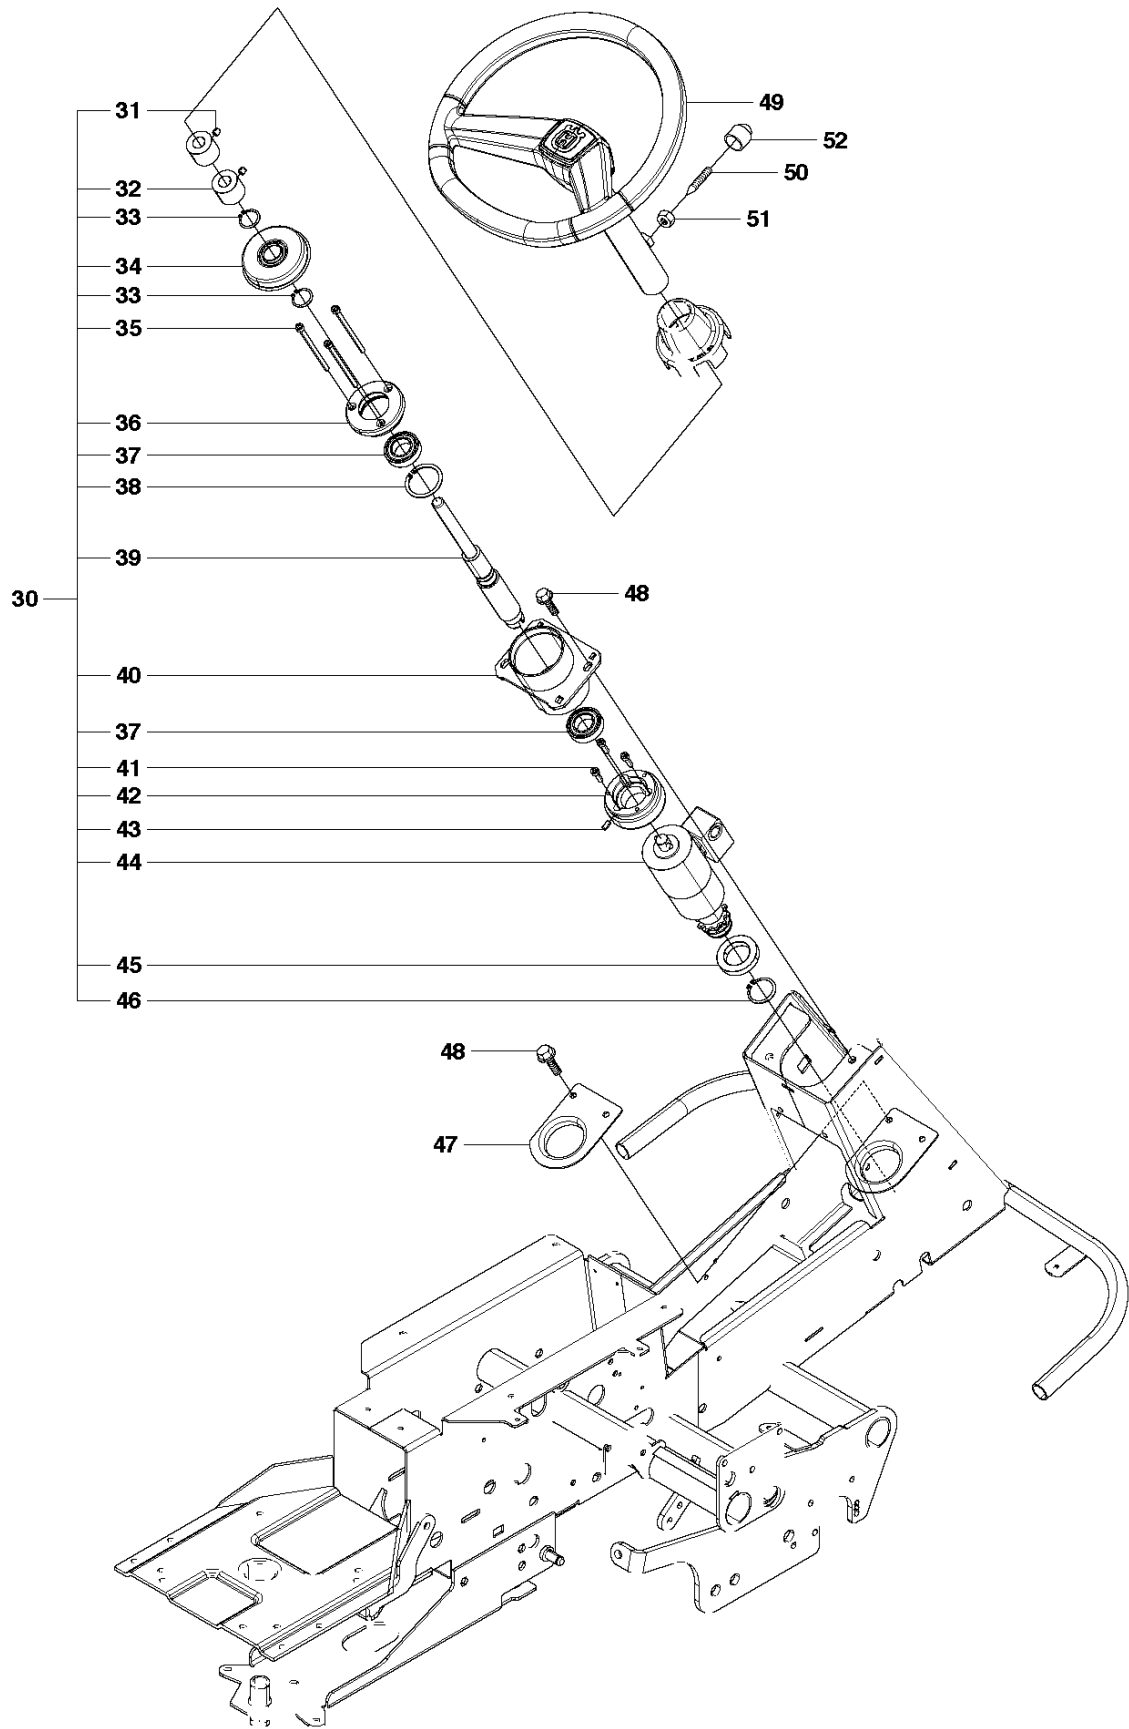

G2 R 422 Ts, R 422 Ts AWD
STEERING SYSTEM

STEERING

R422 Ts AWD, 966772901, 2011-11

Ref	Part no.	Description	Remark	Qty	Kit
30	502 63 60-01	COMFORT STEERING ASSY		1	
31	728 84 43-05	SCREW IHSETM		2	30
32	506 86 34-01	DRIVER		2	30
33	735 31 26-00	CIRCLIP		2	30
34	535 42 37-01	BELLOWS HOLDER		1	30
35	535 43 28-01	SCREW IHSCM		3	30
36	535 42 36-01	BEARING HOUSING UPPE		1	30
37	738 21 05-04	BALL BEARING		2	30
38	735 31 40-10	CIRCLIP		1	30
39	535 42 19-01	STEERING ROD		1	30
40	502 29 62-01	REINFORCING TUBE		1	30
41	725 53 70-01	SCREW IHSCM		3	30
42	535 42 35-01	BEARING HOUSING LOWE		1	30
43	721 43 35-01	SPRING PIN		1	30
44	535 45 71-02	COMFORT STEERING		1	30
45	535 42 78-01	BALL BEARING		1	30
46	735 31 33-00	CIRCLIP		1	30
47	504 53 82-01	BEARING CAGE		1	
48	506 57 01-04	SCREW EHHFM		4	
49	544 37 52-01	STEERING WHEEL		1	
50	728 74 55-05	SCREW IHSETM		1	
51	731 23 18-01	HEXAGON NUT		1	
52	544 43 32-01	PROTECTIVE COVER		1