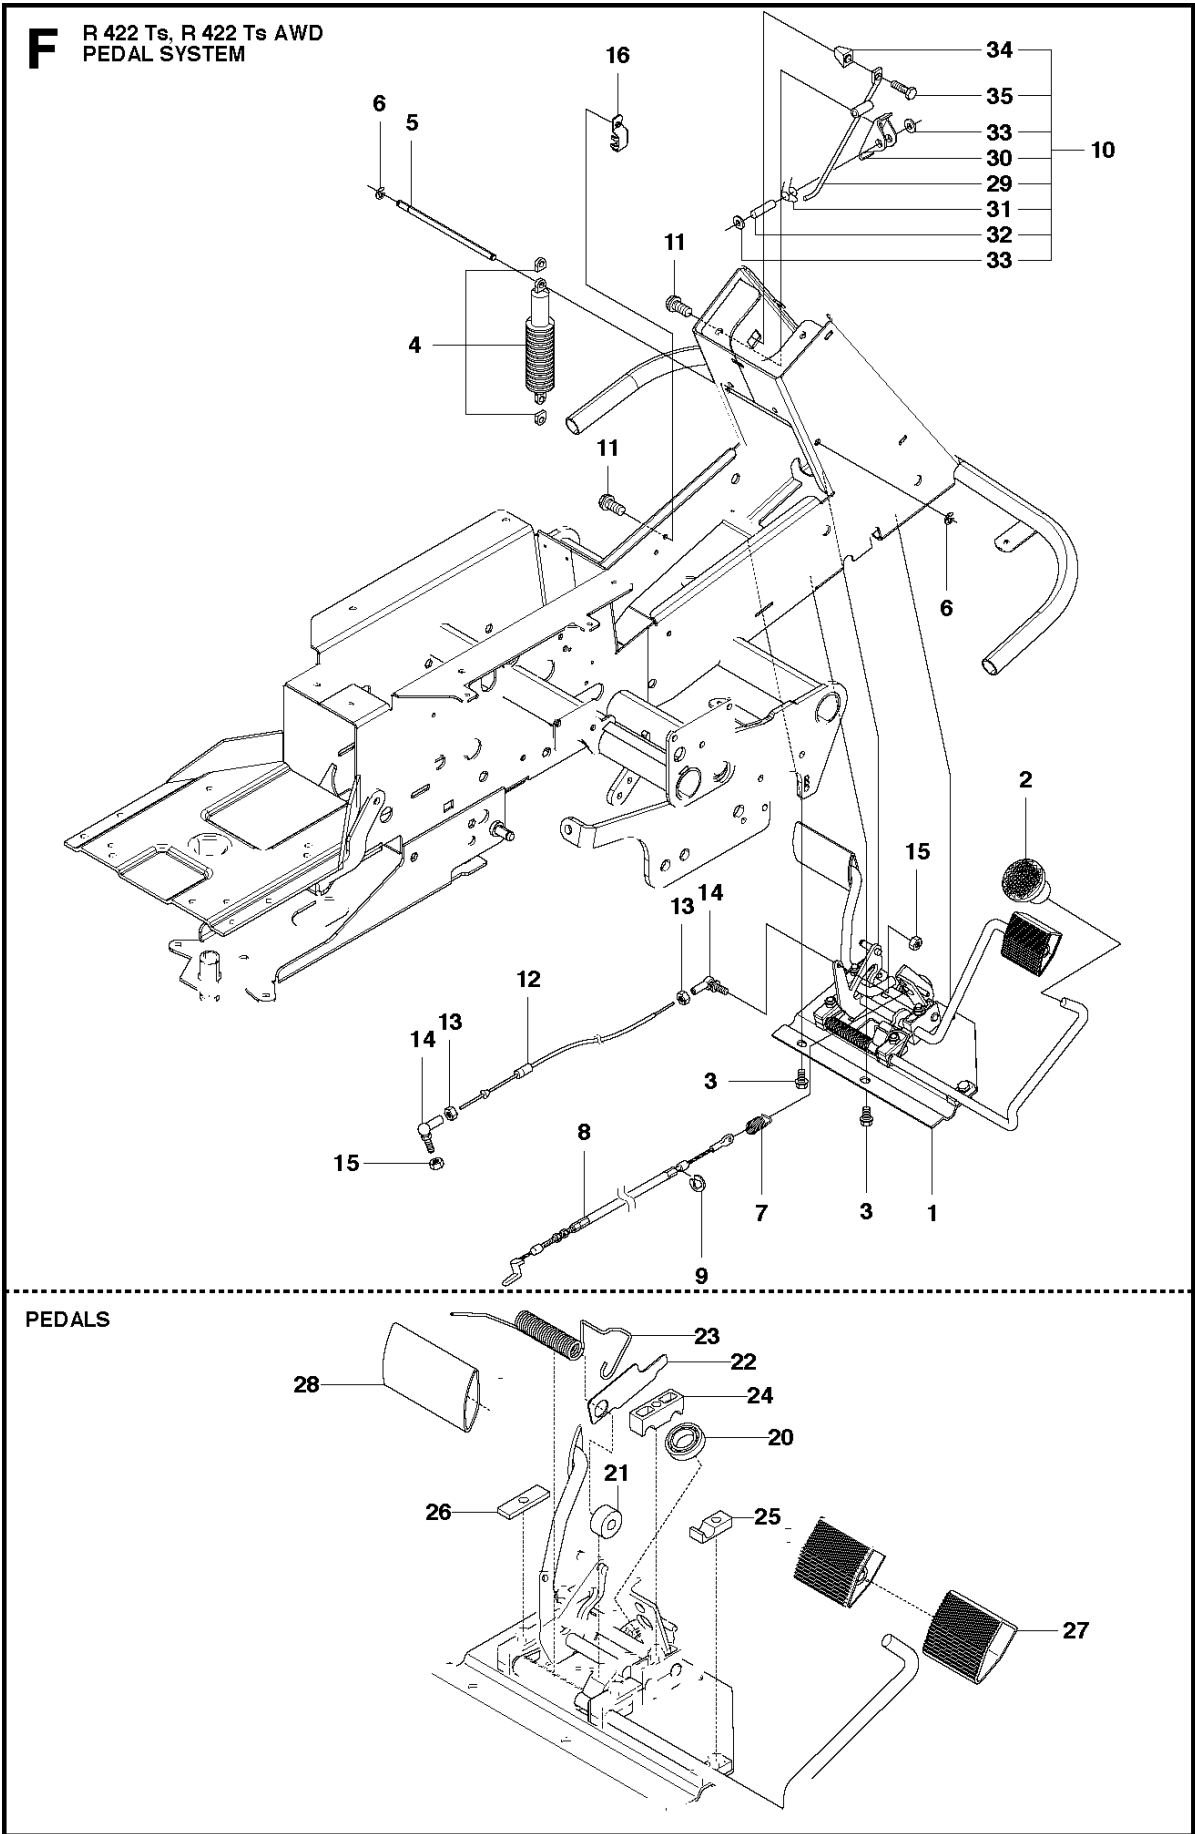

V MOWER DECK, CT122

Ref	Part no.	Description	Remark	Qty	Kit
1	965 96 79-01	CUTTING DECK		1	

D R 422 Ts, R 422 Ts AWD
LIFTING SYSTEM

MOWER LIFT / DECK LIFT

R422 Ts AWD, 966772901, 2011-11

Ref	Part no.	Description	Remark	Qty	Kit
1	506 66 59-01	CLUTCH ROD FRONT		1	
2	504 63 67-01	LINK		1	
3	535 44 47-02	CLUTCH ROD REAR		1	
4	734 11 64-41	WASHER		1	
5	506 95 11-01	DRIVER ASSY		1	
6	506 96 80-01	SHAFT		1	
7	725 25 44-51	SCREW EHHM		1	
8	732 25 22-01	HEXAGON LOCKING NUT		1	
9	725 24 53-51	SCREW EHHM		2	
10	731 23 18-01	HEXAGON NUT		2	
11	506 95 14-01	ACTUATOR ARM CMPL.		1	
12	506 55 65-01	BEARING		2	
13	504 90 79-01	LIFTING LEVER ASSY		1	
14	506 55 65-01	BEARING		3	
15	506 51 57-01	WASHER		1	
16	721 62 01-01	SPLIT PIN		1	
17	506 78 43-01	LINK ASSY		1	
18	731 23 20-51	HEXAGON NUT		1	
19	725 24 97-51	SCREW		1	
20	525 40 66-01	PIN		1	
22	721 61 83-01	SPLIT PIN		6	
23	506 94 05-01	LIFTING ARM		1	
24	506 81 70-01	SPRING		1	
25	725 25 44-71	SCREW EHHM		1	
26	732 25 22-01	HEXAGON LOCKING NUT		1	
27	506 90 56-01	OFFSET PULLEY		2	
28	506 90 57-01	SHAFT		1	
29	506 90 57-02	SHAFT		1	
30	506 90 58-01	TUBE SLEEVE		2	
31	735 31 18-20	E-CLIP		2	
32	506 55 46-08	CHAIN		1	
33	506 55 47-01	LINKAGE		1	
34	504 62 87-01	BRAKE LEVER		1	
35	506 91 87-02	WASHER		1	
36	506 57 01-05	SCREW EHHFM		1	
37	732 21 18-01	LOCK NUT		1	
38	506 54 25-01	SPRING		1	
39	504 63 68-01	ROD		1	
40	735 31 14-20	E-CLIP		1	