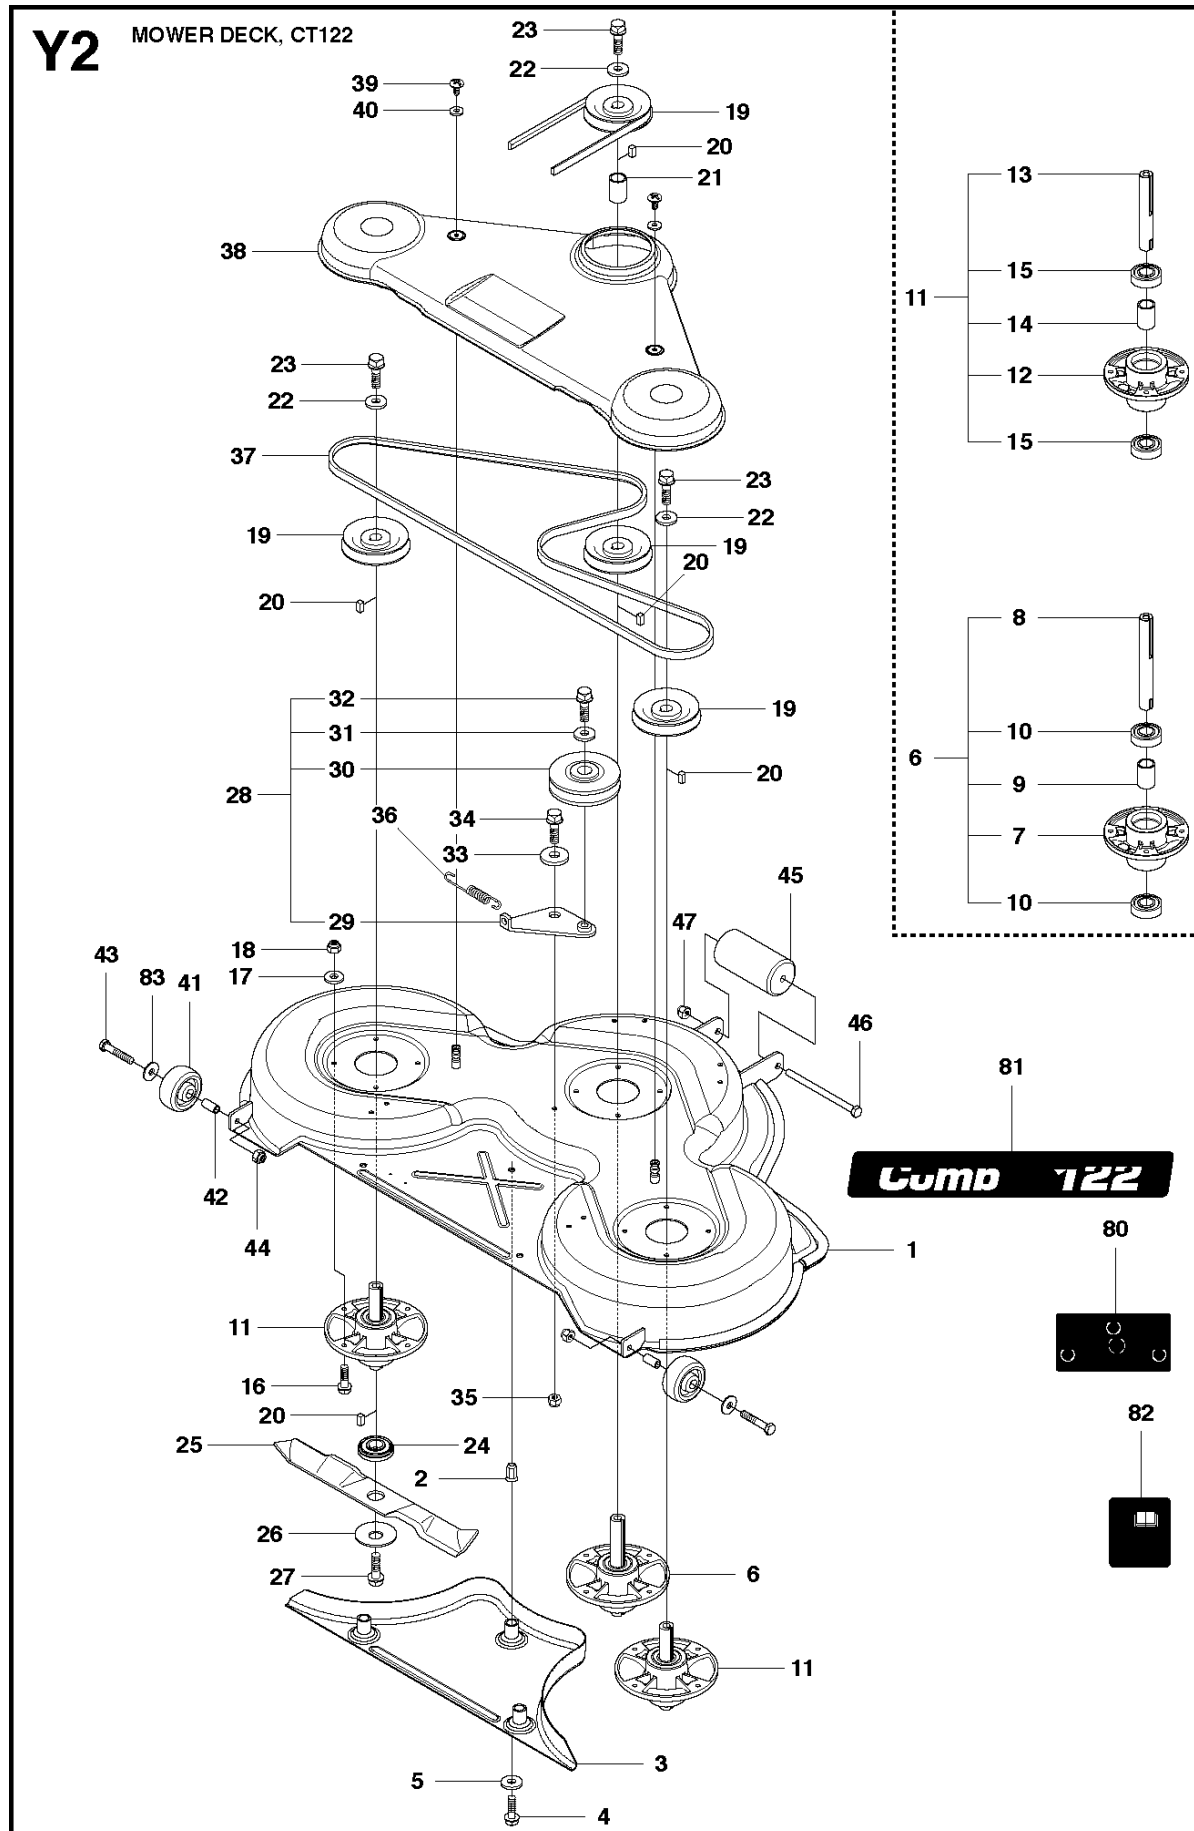

MOWER DECK / CUTTING DECK

R422 Ts AWD, 966772901, 2011-11

Ref	Part no.	Description	Remark	Qty	Kit
1	522 50 56-01	CUTTING DECK KIT		1	
2	506 91 62-01	BLIND RIVET NUT		3	
3	535 42 83-02	PLUG ASSY		1	
4	725 24 60-51	SCREW EHHM		3	
5	734 11 64-01	WASHER		3	
6	535 42 86-01	BLADE HOUSING ASSY		1	
7	535 42 89-01	BEARING HOUSING		1	6
8	535 42 87-01	SHAFT		1	6
9	535 42 88-01	SPACER		1	6
10	738 22 05-19	BALL BEARING		2	6
11	535 42 86-02	BLADE HOUSING ASSY		2	
12	535 42 89-01	BEARING HOUSING		1	11
13	535 42 87-02	SHAFT		1	11
14	535 42 88-01	SPACER		1	11
15	738 22 05-19	BALL BEARING		2	11
16	535 42 38-01	SCREW RSQM		12	
17	734 11 64-01	WASHER		12	
18	732 21 18-01	LOCK NUT		12	
19	535 42 90-01	PULLEY		4	
20	506 53 35-01	PARALLEL KEY		7	
21	535 42 88-01	SPACER		1	
22	535 42 92-01	WASHER		3	
23	725 25 42-51	SCREW EHHM		3	
24	535 50 42-01	BLADE BRACKET		3	
25	535 42 94-01	RIDE ON BLADE		3	
26	506 79 23-02	KNIFE PLATE		3	
27	725 25 42-51	SCREW EHHM		3	
28	506 54 07-01	BELT TENSIONER ASSY		1	
29	506 51 95-01	SPÄNNARM KPL.		1	28
30	506 53 27-01	PULLEY		1	28
31	734 11 64-41	WASHER		1	28
32	506 55 83-02	SCREW EHHFT		1	28
33	506 91 87-02	WASHER		1	
34	725 24 51-71	SCREW EHHM		1	
35	732 21 18-01	LOCK NUT		1	
36	506 53 31-01	SPRING		1	
37	535 42 95-01	BELT		1	
38	535 42 96-01	BELT COVER		1	
39	506 98 26-01	SCREW		2	
40	506 55 97-01	WASHER		2	
41	505 44 16-01	WHEEL		2	
42	505 45 03-01	TUBE		2	
43	725 25 02-71	SCREW EHHM		2	
44	732 21 20-01	NUT		2	
45	544 18 54-01	ROLLER		1	
46	544 22 10-01	SCREW EHHM		1	
47	732 21 22-01	NUT		1	
80	506 78 97-01	LABEL		1	
81	544 23 81-13	LABEL		1	
82	506 92 90-01	LABEL		1	
83	734 11 74-41	WASHER		2