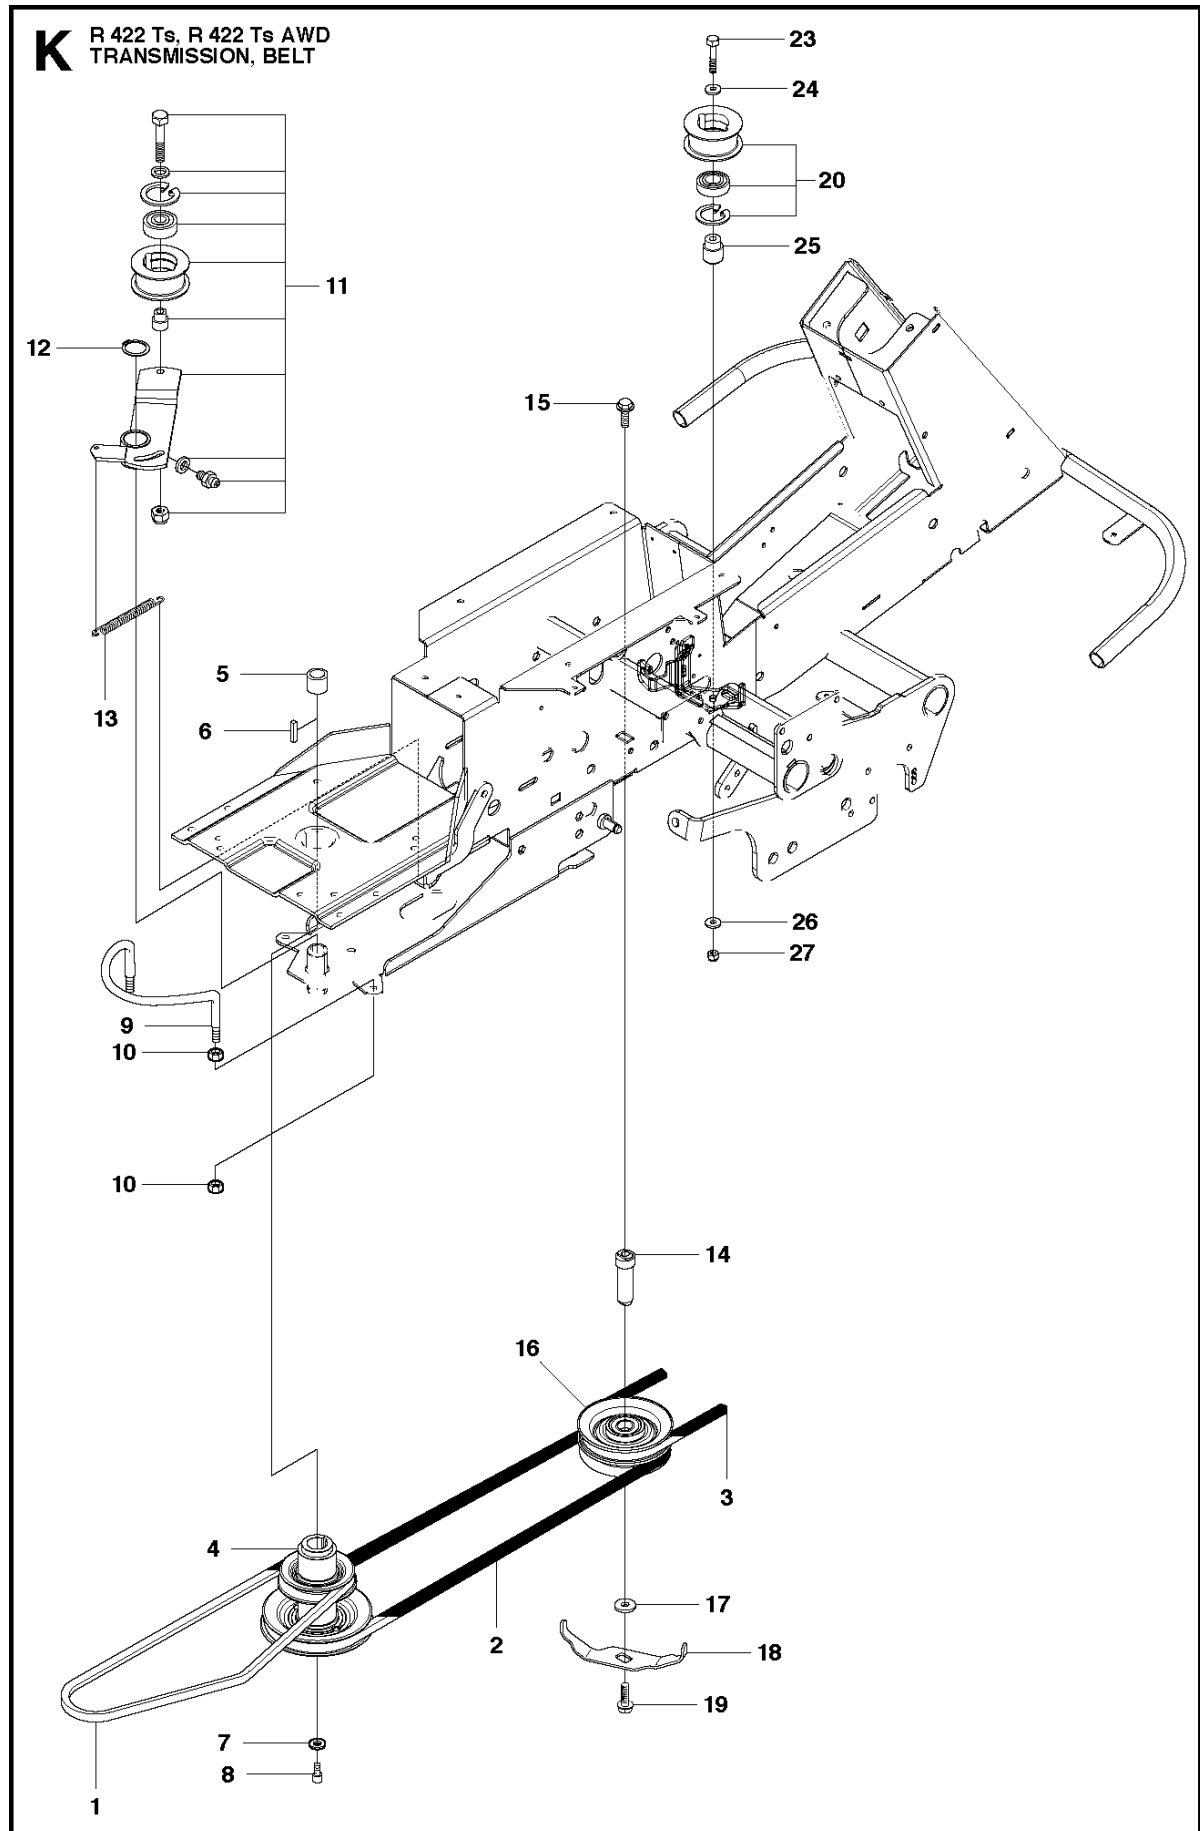

TRANSMISSION

R422 Ts AWD, 966772901, 2011-11

Ref	Part no.	Description	Remark	Qty	Kit
1	506 99 19-01	DRIVE BELT		1	
2	535 42 47-01	DRIVE BELT		1	
3	535 42 48-01	DRIVE BELT		1	
4	535 48 24-01	PULLEY		1	
5	506 50 92-01	SPACING SLEEVE		1	
6	506 55 59-01	WEDGE		1	
7	506 59 75-01	WASHER		1	
8	506 55 60-02	SCREW UNC		1	
9	506 66 45-01	BELT GUIDE		1	
10	731 23 20-51	HEXAGON NUT		4	
11	535 48 44-02	BELT TENSIONER ASSY		1	
12	735 31 26-00	CIRCLIP		1	
13	506 66 56-01	SPRING		1	
14	544 42 61-02	SHAFT		1	
15	506 67 54-02	SCREW EHHFM		1	
16	535 48 22-01	MELLANHJUL		1	
17	506 77 57-01	WASHER		1	
18	544 40 53-01	BELT GUIDE		1	
19	506 57 01-05	SCREW EHHFM		1	
20	505 15 39-01	BELT TENSIONER WHEEL ASSY		1	
23	725 24 61-51	SCREW EHHM		1	
24	734 11 64-41	WASHER		1	
25	544 00 29-01	BUSHING		1	
26	734 11 64-01	WASHER		1	
27	732 21 18-01	LOCK NUT		1