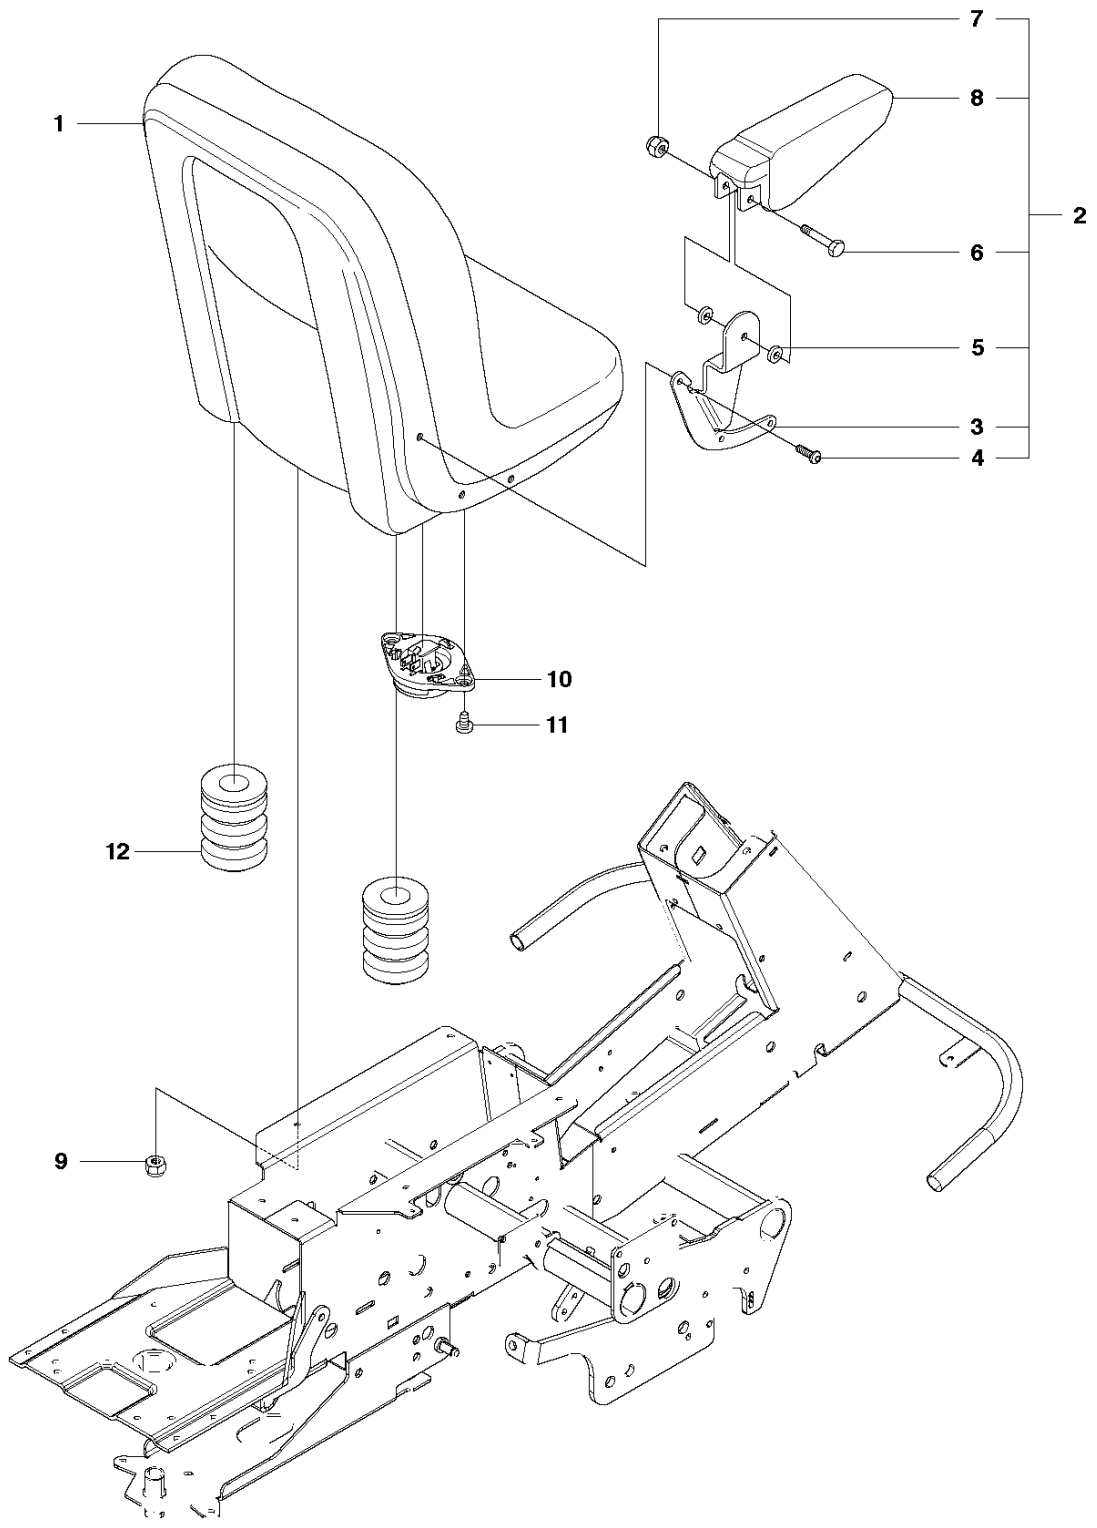

A R 422 Ts, R 422 Ts AWD
SEAT

SEAT

R422 Ts AWD, 966772901, 2011-11

Ref	Part no.	Description	Remark	Qty	Kit
1	525 40 64-01	SEAT ASSY		1	
2	525 40 65-01	ARM REST KIT		1	
3	535 41 49-75	BRACKET		1	2
3	535 41 49-76	BRACKET		1	2
4	535 41 49-77	SCREW		6	2
5	535 41 49-78	SPACER		4	2
6	535 41 49-79	SCREW		2	2
7	535 41 49-80	NUT		2	2
8	535 41 49-81	ARMSTÖD		2	2
9	732 21 18-01	LOCK NUT		4	
10	506 56 56-01	SÄTESBRYTARE KPL		1	
11	503 21 88-16	SCREW IHSCFT		2	
12	529 29 24-01	DAMPING PIECE		2