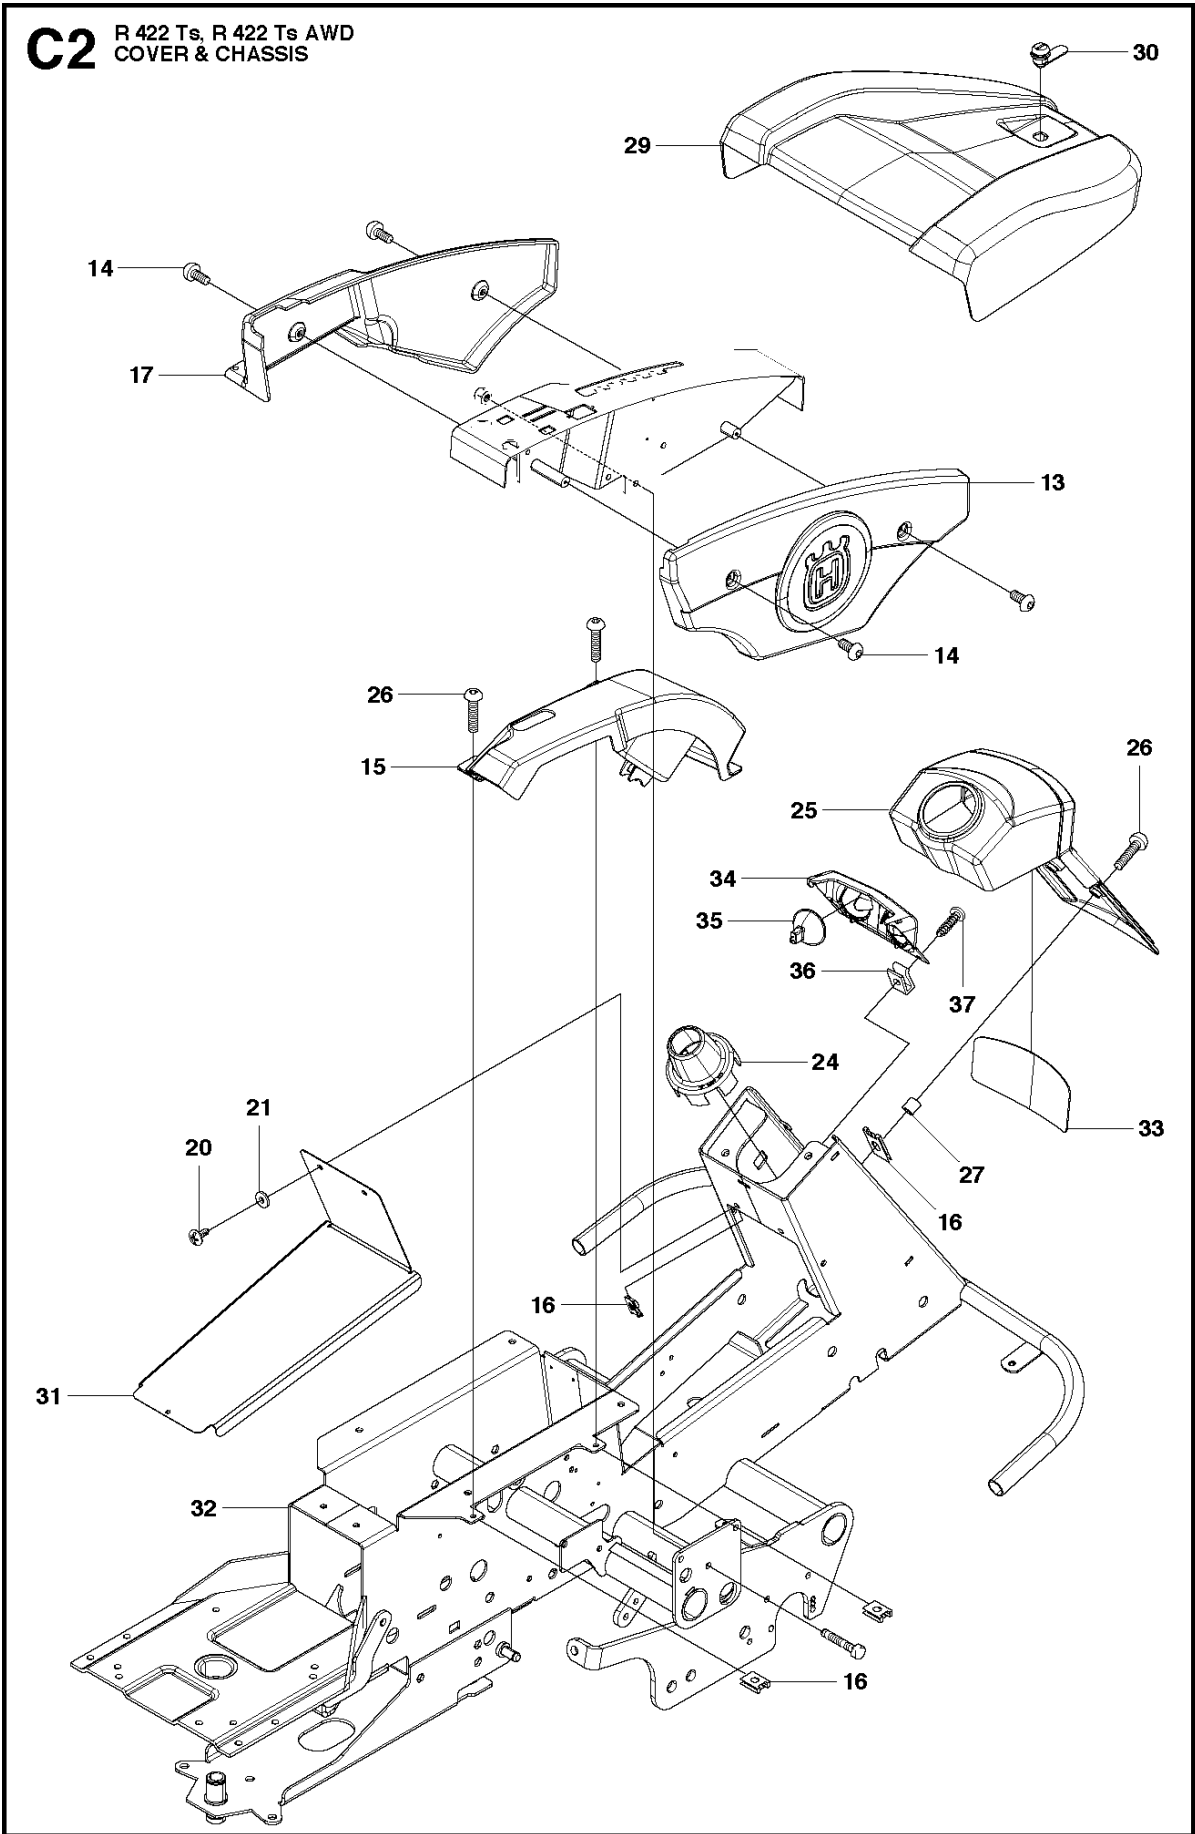

SPARE PARTS LIST

RIDERS

R422 Ts AWD, 966772901, 2011-11

CHASSIS & ENCLOSURES

R422 Ts AWD, 966772901, 2011-11

Ref	Part no.	Description	Remark	Qty	Kit
1	502 62 55-01	ENGINE HOOD ASSY		1	
2	504 12 41-01	SPRING		2	
3	502 48 22-01	GRID		1	
4	504 10 19-02	AIR CONDUCTOR		1	
5	504 61 09-01	SCREW		5	
6	502 49 46-01	LOAD CARRIER		1	
7	544 40 05-01	SCREW		10	
8	504 62 95-01	SEALING		1	
9	504 61 39-01	GUIDE PLATE		1	
10	504 61 39-02	GUIDE PLATE		1	
11	725 24 97-51	SCREW		2	
12	734 11 74-60	WASHER		6	
38	504 10 14-01	LID		1	
39	732 21 20-51	NUT		2	