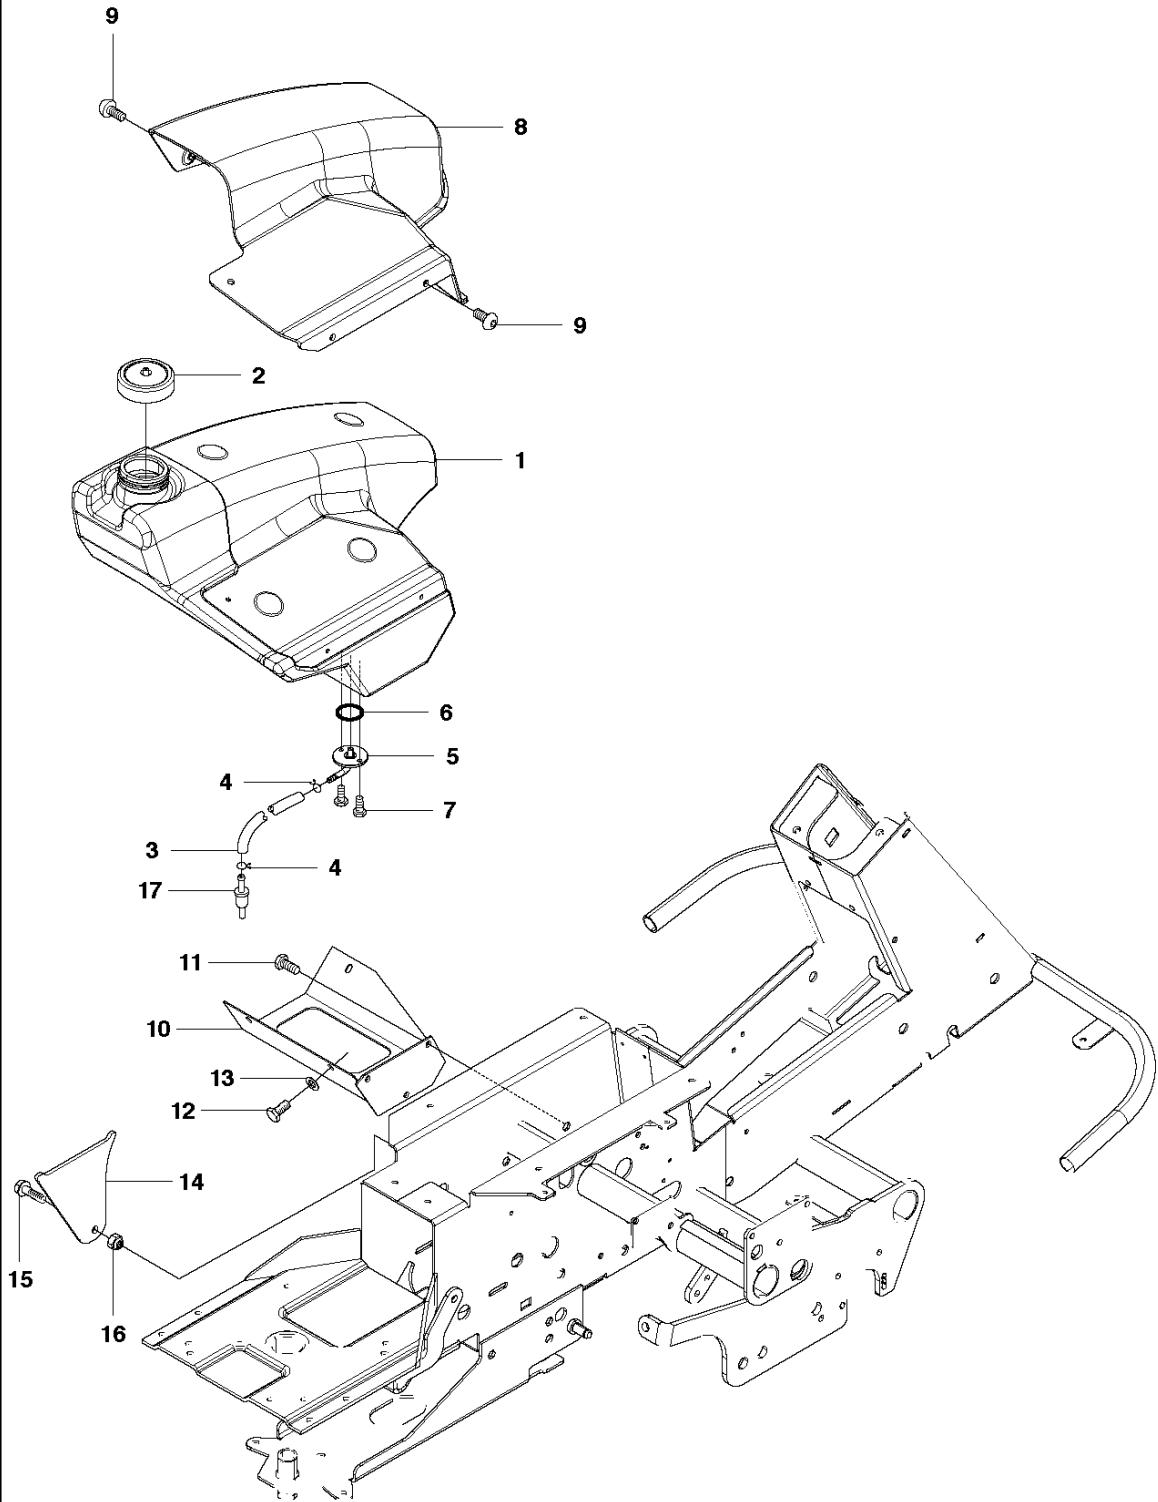

B R 422 Ts, R 422 Ts AWD
FUEL SYSTEM

FUEL SYSTEM

R422 Ts AWD, 966772901, 2011-11

Ref	Part no.	Description	Remark	Qty	Kit
1	535 42 52-01	FUEL TANK		1	
2	506 67 33-01	TANK CAP ASSY		1	
3	504 80 00-07	FUEL HOSE		1	
4	535 46 97-01	HOSE BRACE		2	
5	506 89 18-01	CONNECTION		1	
6	740 48 12-02	O-RING		1	
7	535 41 56-19	SCREW		2	
8	535 43 27-01	DESIGN COVER TANK		1	
9	535 42 58-01	SCREW IHANM		5	
10	535 43 86-01	BRACKET ASSY		1	
11	725 24 51-71	SCREW EHHM		3	
12	725 23 66-51	HEXAGONAL SCREW M6X12		3	
13	734 11 56-01	WASHER		3	
14	535 43 88-01	TANK SUPPORT		1	
15	725 24 95-71	SCREW EHHM		1	
16	732 21 20-01	NUT		1	
17	506 79 10-01	FUEL FILTER		1