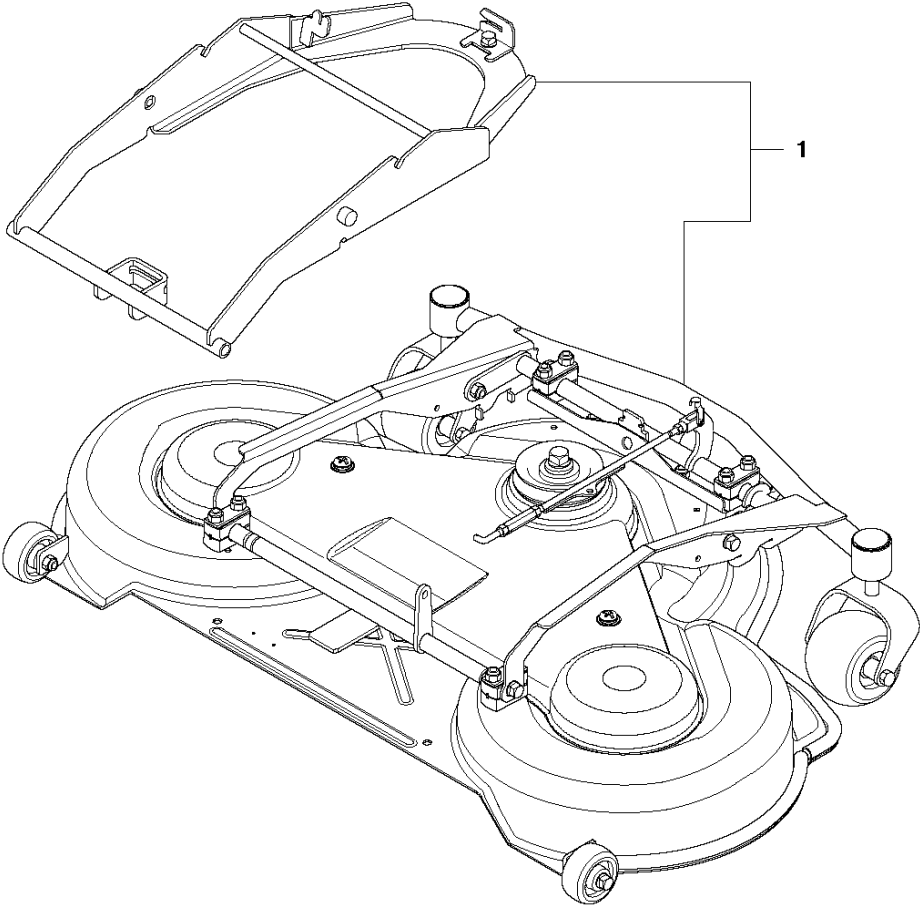

V MOWER DECK, CT122

Ref	Part no.	Description	Remark	Qty	Kit
1	965 96 79-01	CUTTING DECK		1	

D R 422 Ts, R 422 Ts AWD
LIFTING SYSTEM

MOWER LIFT / DECK LIFT

R422 Ts AWD, 966772901, 2011-11

Ref	Part no.	Description	Remark	Qty	Kit
1	506 66 59-01	CLUTCH ROD FRONT		1	
2	504 63 67-01	LINK		1	
3	535 44 47-02	CLUTCH ROD REAR		1	
4	734 11 64-41	WASHER		1	
5	506 95 11-01	DRIVER ASSY		1	
6	506 96 80-01	SHAFT		1	
7	725 25 44-51	SCREW EHHM		1	
8	732 25 22-01	HEXAGON LOCKING NUT		1	
9	725 24 53-51	SCREW EHHM		2	
10	731 23 18-01	HEXAGON NUT		2	
11	506 95 14-01	ACTUATOR ARM CMPL.		1	
12	506 55 65-01	BEARING		2	
13	504 90 79-01	LIFTING LEVER ASSY		1	
14	506 55 65-01	BEARING		3	
15	506 51 57-01	WASHER		1	
16	721 62 01-01	SPLIT PIN		1	
17	506 78 43-01	LINK ASSY		1	
18	731 23 20-51	HEXAGON NUT		1	
19	725 24 97-51	SCREW		1	
20	525 40 66-01	PIN		1	
22	721 61 83-01	SPLIT PIN		6	
23	506 94 05-01	LIFTING ARM		1	
24	506 81 70-01	SPRING		1	
25	725 25 44-71	SCREW EHHM		1	
26	732 25 22-01	HEXAGON LOCKING NUT		1	
27	506 90 56-01	OFFSET PULLEY		2	
28	506 90 57-01	SHAFT		1	
29	506 90 57-02	SHAFT		1	
30	506 90 58-01	TUBE SLEEVE		2	
31	735 31 18-20	E-CLIP		2	
32	506 55 46-08	CHAIN		1	
33	506 55 47-01	LINKAGE		1	
34	504 62 87-01	BRAKE LEVER		1	
35	506 91 87-02	WASHER		1	
36	506 57 01-05	SCREW EHHFM		1	
37	732 21 18-01	LOCK NUT		1	
38	506 54 25-01	SPRING		1	
39	504 63 68-01	ROD		1	
40	735 31 14-20	E-CLIP		1	