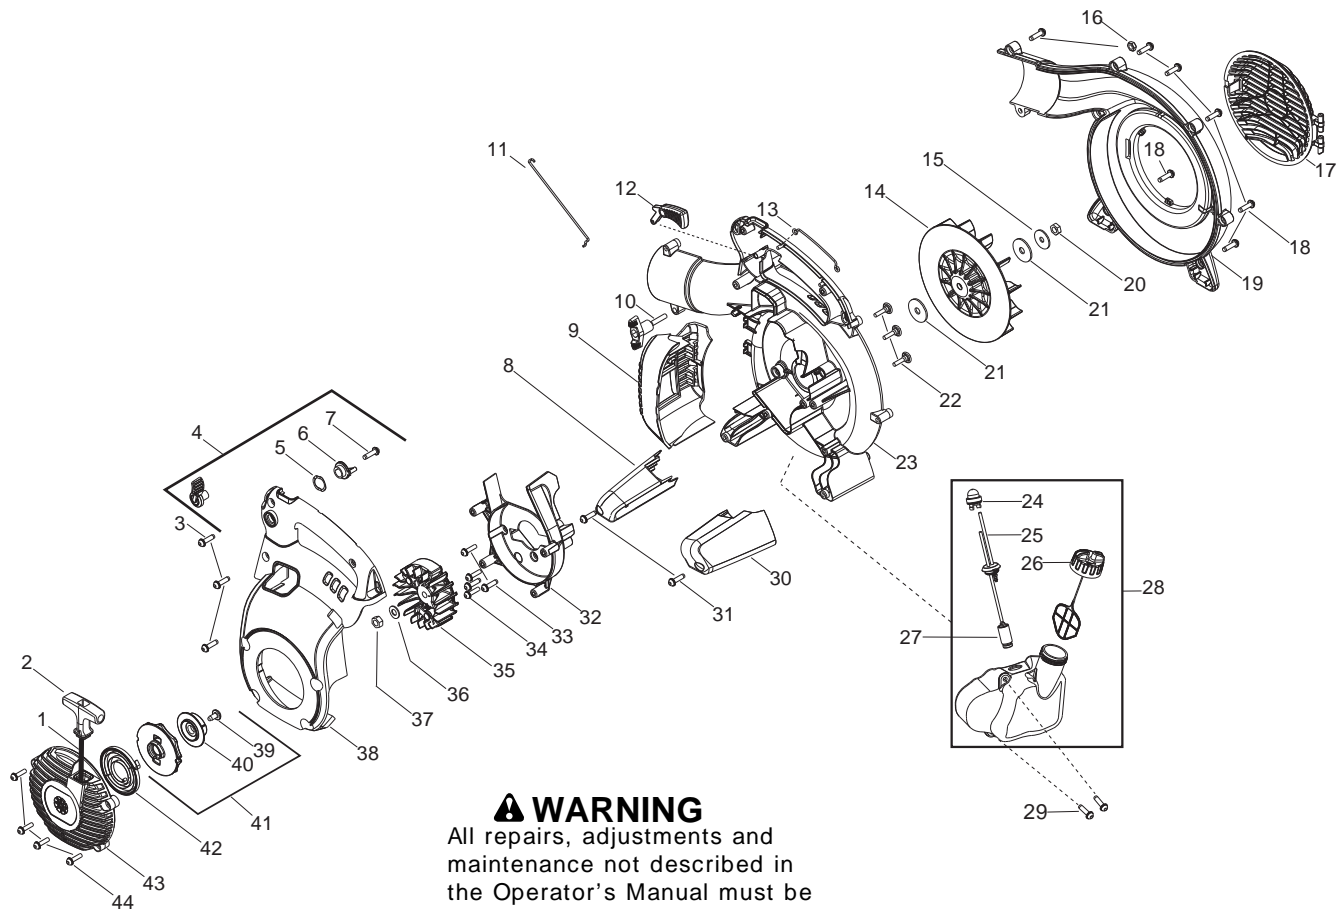

Parts List No. 545103477		Husqvarna PARTS LIST	MODEL HVA 125B (US-Lowes)
Date 9/25/12	Replaces 545103477 - 5/07/12		NOTE : Illustration may differ from actual model due to design changes.

⚠ WARNING
All repairs, adjustments and maintenance not described in the Operator's Manual must be performed by Qualified Service Personnel.

Ref.	Part No.	Description	Ref.	Part No.	Description
1.	545081817	Kit - Rope	25.	✓ ★★★★★	Fuel line
2.	545043204	Handle - Starter	26.	✓ ★★★★★	Assy - Fuel cap with retainer
3.	530015814	Screw	27.	530095646	Assy - Fuel pickup
4.	545081822	Kit - Cruise Control (Incl. 5,6,7)	28.	✓ ★★★★★	Assy - Fuel tank (Incl. 24,25,26)
5.	530015147	Washer - Wave	29.	530015814	Screw - Fuel tank
6.	545111501	Ratchet - Cruise Control	30.	545140401	Foot - Rear Impact
7.	530015814	Screw	31.	530015814	Screw
8.	545140301	Foot - Front Impact	32.	✓ ★★★★★	Scroll - Flywheel
9.	545157901	Assy. - Muffler Guard	33.	530015814	Screw
10.	545108701	Assy - Blower Knob	34.	530015810	Screw
11.	545111301	Wire - Linkage	35.	545088801	Assy - Flywheel
12.	545111601	Trigger - Throttle	36.	530015828	Washer
13.	545131701	Wire - Handle Ground	37.	530016134	Nut - Flywheel
14.	545173201	Impeller	38.	545108802	Cover - Motor housing
15.	530015127	Washer	39.	545112801	Screw
16.	530015197	Nut - Blower Tube Knob	40.	545140801	Hub
17.	545111202	Cover - Vac Door	41.	545081818	Kit - Starter (Incl. 39,40)
18.	530015814	Screw	42.	530042095	Spring - Starter
19.	575533202	Assy - Outer scroll (Incl. 17)	43.	545111801	Housing - Starter Cover
20.	545147101	Nut - Impeller	44.	530015810	Screw
21.	545164501	Washer - Impeller	Not Shown		
22.	530016445	Screw	115373627	Manual - Operators	

✓ = New Part Number For This IPL

★ = Refer to the Service Reference Indicated for more information.(Located at the END of the IPL)

Parts List No. 545103477		Husqvarna PARTS LIST	MODEL HVA 125B (US-Lowes)
Date 9/25/12	Replaces 545103477 - 5/07/12		NOTE : Illustration may differ from actual model due to design changes.