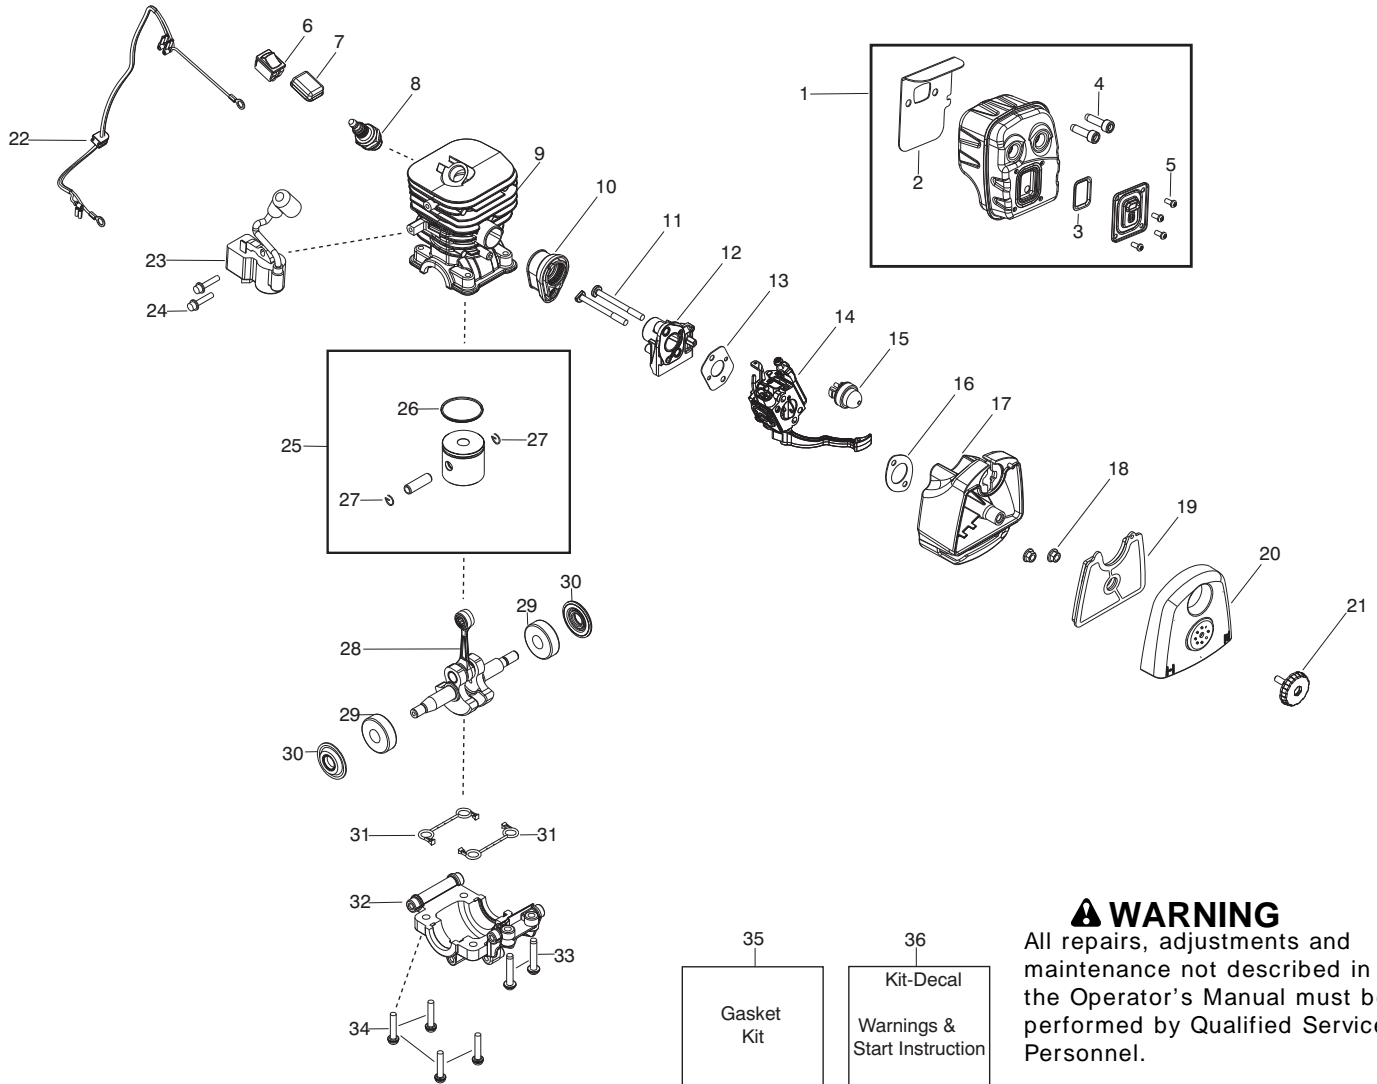

Parts List No. 545103477		Husqvarna PARTS LIST	MODEL HVA 125B (US-Lowes)	
Date 9/25/12	Replaces 545103477 - 5/07/12		NOTE : Illustration may differ from actual model due to design changes.	Page: 2

⚠ WARNING
All repairs, adjustments and maintenance not described in the Operator's Manual must be performed by Qualified Service Personnel.

Ref.	Part No.	Description	Ref.	Part No.	Description
1.	545111901	Assy - Muffler (Incl. 2,3,4,5)	23.	545108101	Module - Ignition
2.	545081813	Gasket - Muffler (kit)	24.	530016456	Screw
3.	545081810	Kit - Spark Screen (Incl. 5)	25.	545081814	Kit - Piston (Incl. 26,27)
4.	530058982	Bolt - Muffler	26.	530019283	Ring - Piston
5.	530015241	Screw	27.	530015162	Retainer - Piston pin
6.	545049301	Switch	28.	545081816	Kit - Crankshaft
7.	545128201	Protector - Switch	29.	545013401	Bearing
8.	952030249	Accy - Spark Plug (RCJ6Y)	30.	545081815	Kit - Crankshaft seal
9.	★★★★★	Cylinder - Chrome	31.	545081813	Seal - Cylinder (kit)
10.	545132501	Boot - Carb.	32.	545068301	Cap - Bearing
11.	530016187	Screw	33.	530015940	Screw
12.	545133301	Plate - Carb.	34.	530015897	Screw
13.	545081813	Gasket - Carb. (kit)	35.	545081813	Kit - Gasket (Incl. 2,13,16,31)
14.	545081811	Kit - Carb. (W37) (Incl. 13,16)	36.	545081809	Kit - Decal
15.	530047721	Bulb - Purge (Incl. with # 28 on page 1)	Not Shown		
16.	545081813	Gasket - Airbox (kit)	545134801	Decal - Starter Cover	
17.	545109801	Base - Airbox			
18.	530016101	Nut - Carb screw			
19.	545112101	Filter - Air			
20.	545109601	Cover - Airbox			
21.	530059796	Assy - Airbox Knob			
22.	545108202	Assy - Leadwire			

✓ = New Part Number For This IPL

★ = Refer to the Service Reference Indicated for more information.(Located at the END of the IPL)