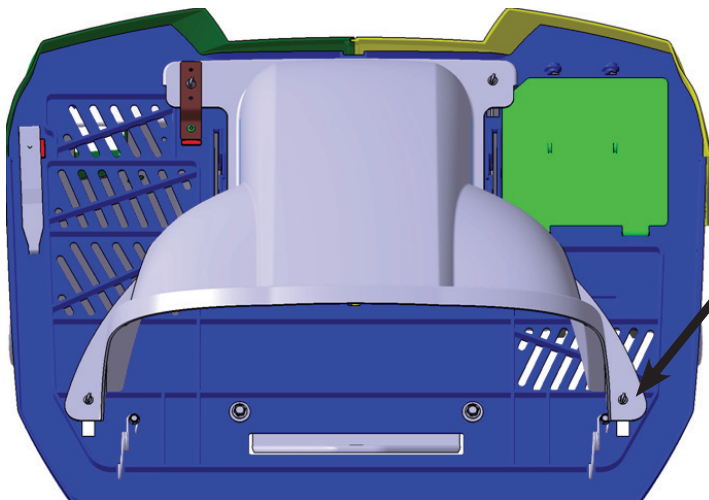

# INSTRUCTION SHEET FOR KIT 960710032 CRD TEX DEFLECTOR

X 4

X 1

X 4