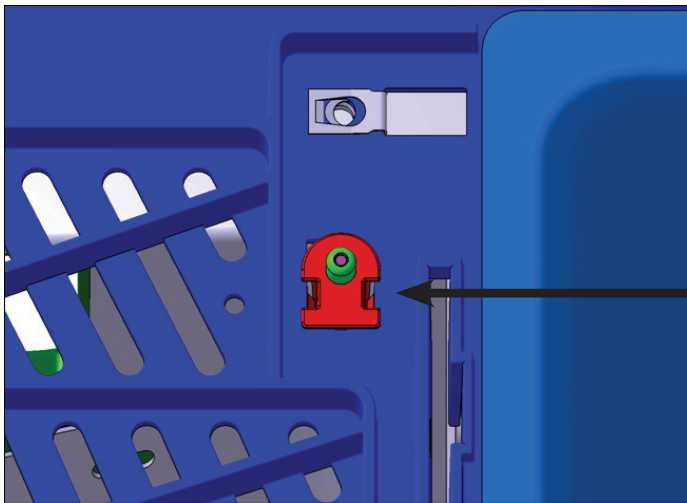

# INSTRUCTION SHEET FOR KIT 960710032 CRD TEX DEFLECTOR

X 4

X 1

X 4