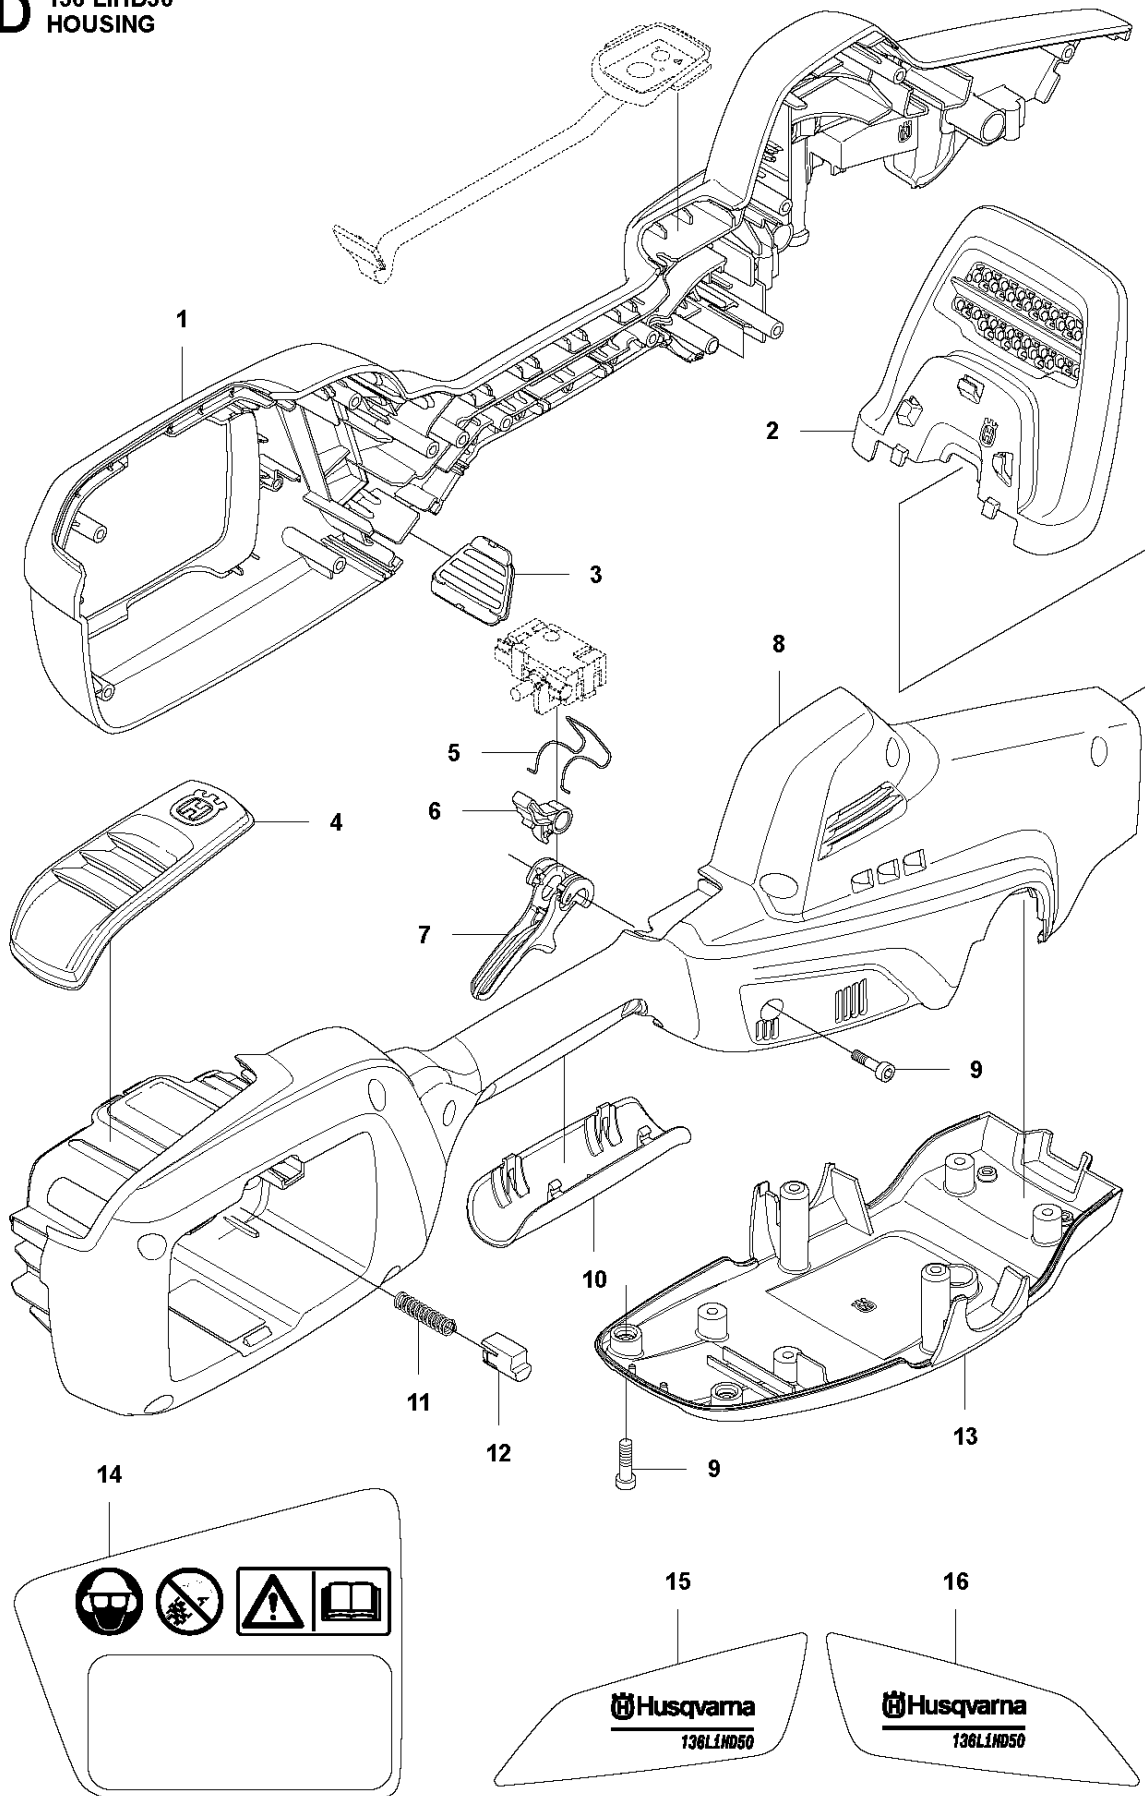

D 136 LiHD50
HOUSING

HOUSING

136 LiHD50, 2012-08

Ref	Part No	Description	Remark	QTY KIT
1	578 06 92-01	HOUSING		1
2	577 72 99-01	HANDGUARD		1
3	577 96 49-01	COVER		1
4	577 01 41-01	COVER		1
5	578 41 32-01	SPRING		1
6	578 41 33-01	LEVER		1
7	578 41 31-01	LEVER		1
8	578 06 91-01	HOUSING		1
9	579 21 19-01	SCREW IHSCT		19
10	577 72 23-01	HANDLE SHELL		1
11	577 99 65-01	SPRING		1
12	577 99 66-01	PUSH BUTTON		1
13	578 06 89-01	SKID PLATE		1
14	578 00 48-01	TYPE PLATE		1
15	578 78 91-01	LABEL		1
16	578 78 92-01	LABEL		1