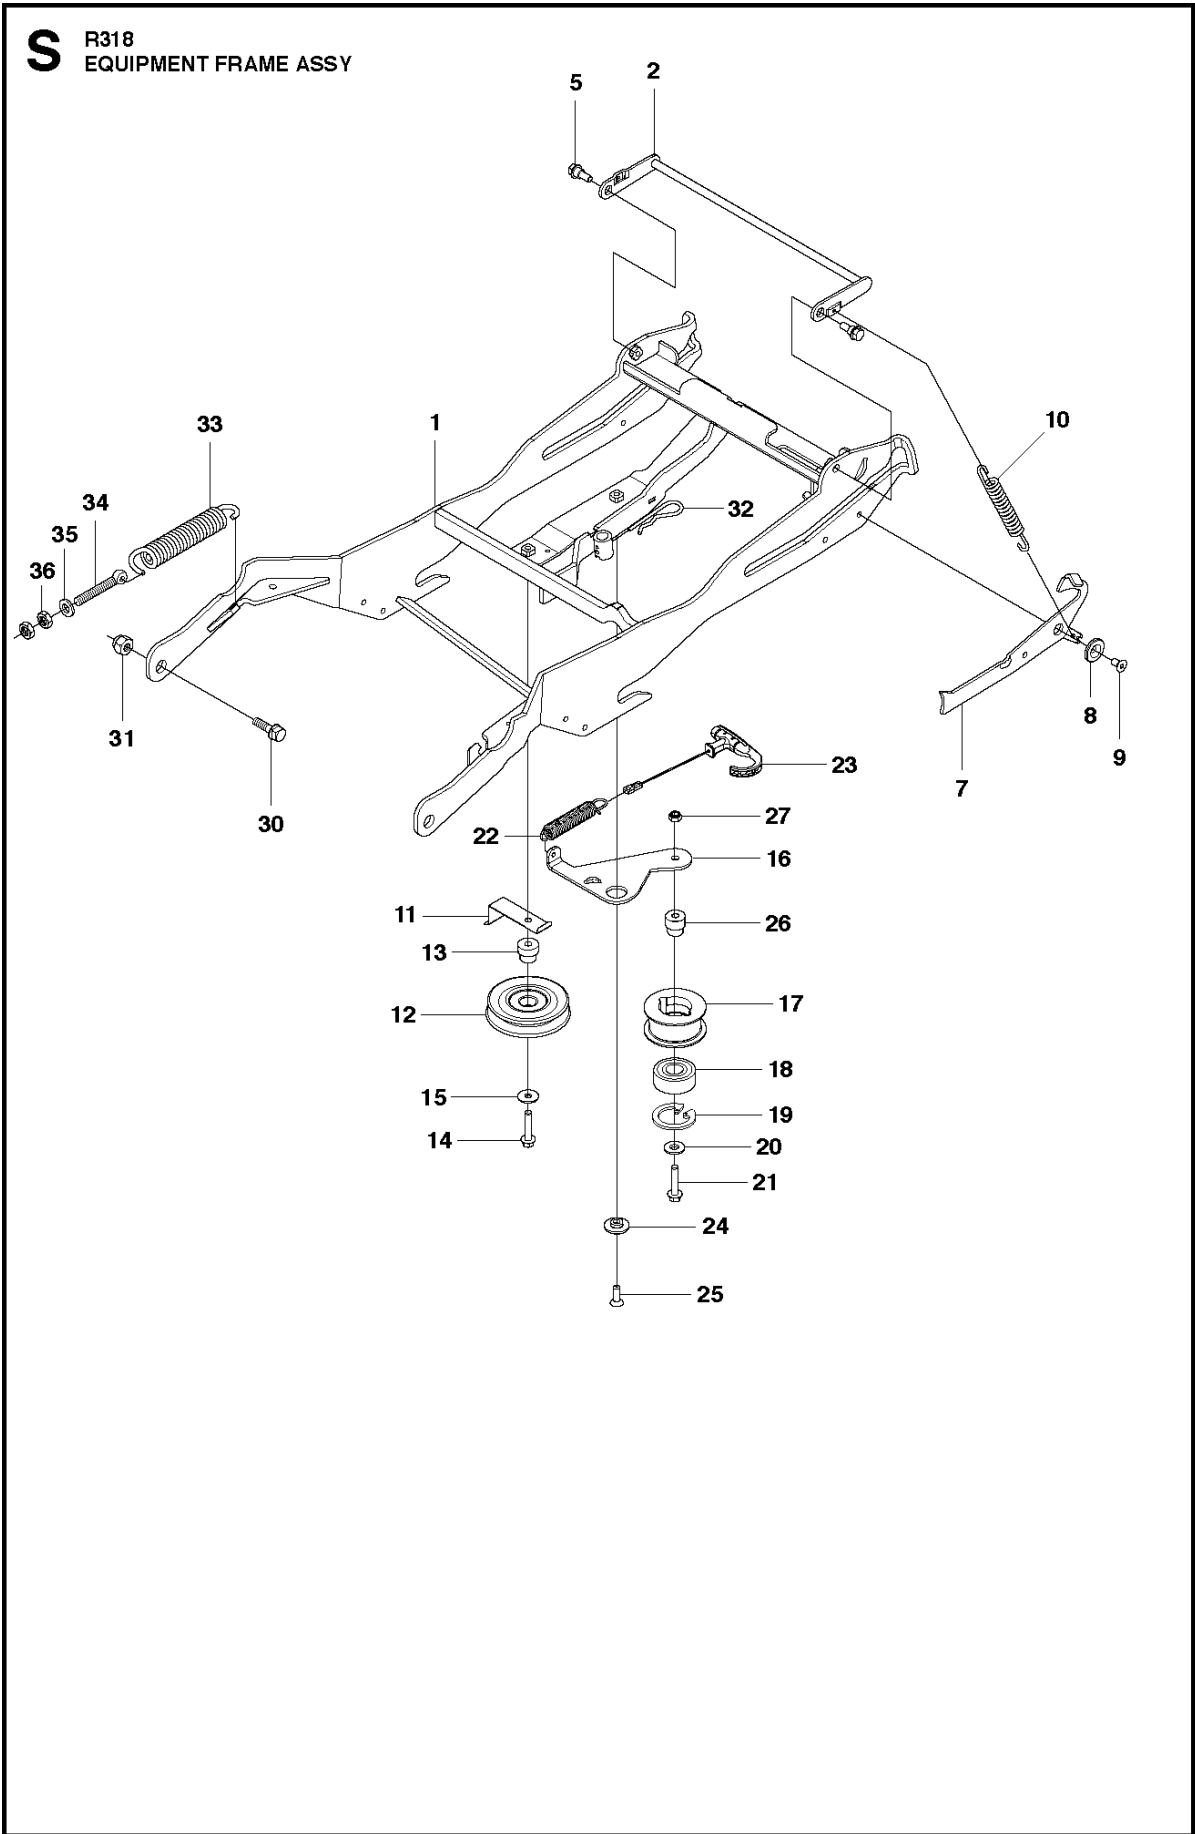

ATTACHMENTS

R318, 966757301, 967151601, 2012

Ref	Part No	Description	Remark	QTY KIT
1	523 06 42-01	EQUIPMENT FRAME		1
2	525 47 59-01	HOOK		1
5	506 59 74-01	COLLAR SCREW		2
7	523 11 66-02	LEVER		1
8	506 91 87-01	WASHER		1
9	725 64 48-01	SCREW IHCSFM		1
10	506 53 56-03	DRAW SPRING		1
11	525 48 67-01	BELT GUIDE		1
12	506 97 48-01	PULLEY		1
13	506 82 68-02	BUSHING		1
14	725 24 59-51	SCREW EHHM		1
15	734 11 64-41	WASHER		1
16	577 22 87-01	SHEET		1
17	505 15 39-01	BELT TENSIONER WHEEL ASSY		1
18	738 21 04-04	BALL BEARING		1
19	735 31 38-10	CIRCLIP		1
20	734 11 64-41	WASHER		1
21	725 24 59-51	SCREW EHHM		1
22	504 62 24-01	SPRING		1
23	504 62 21-02	HANDLE ASSY		1
24	505 45 17-01	WASHER		1
25	725 64 53-01	SCREW IHCSFM		1
26	535 48 48-01	BUSHING		1
27	732 21 18-01	LOCK NUT		1
30	506 89 58-01	COLLAR SCREW		2
31	732 25 22-01	HEXAGON LOCKING NUT		2
32	506 96 66-01	HAIR PIN COTTER		1
33	506 83 76-01	SPRING		2
34	506 83 77-01	RING BOLT		2
35	734 11 72-01	WASHER		2
36	731 23 20-51	HEXAGON NUT		4