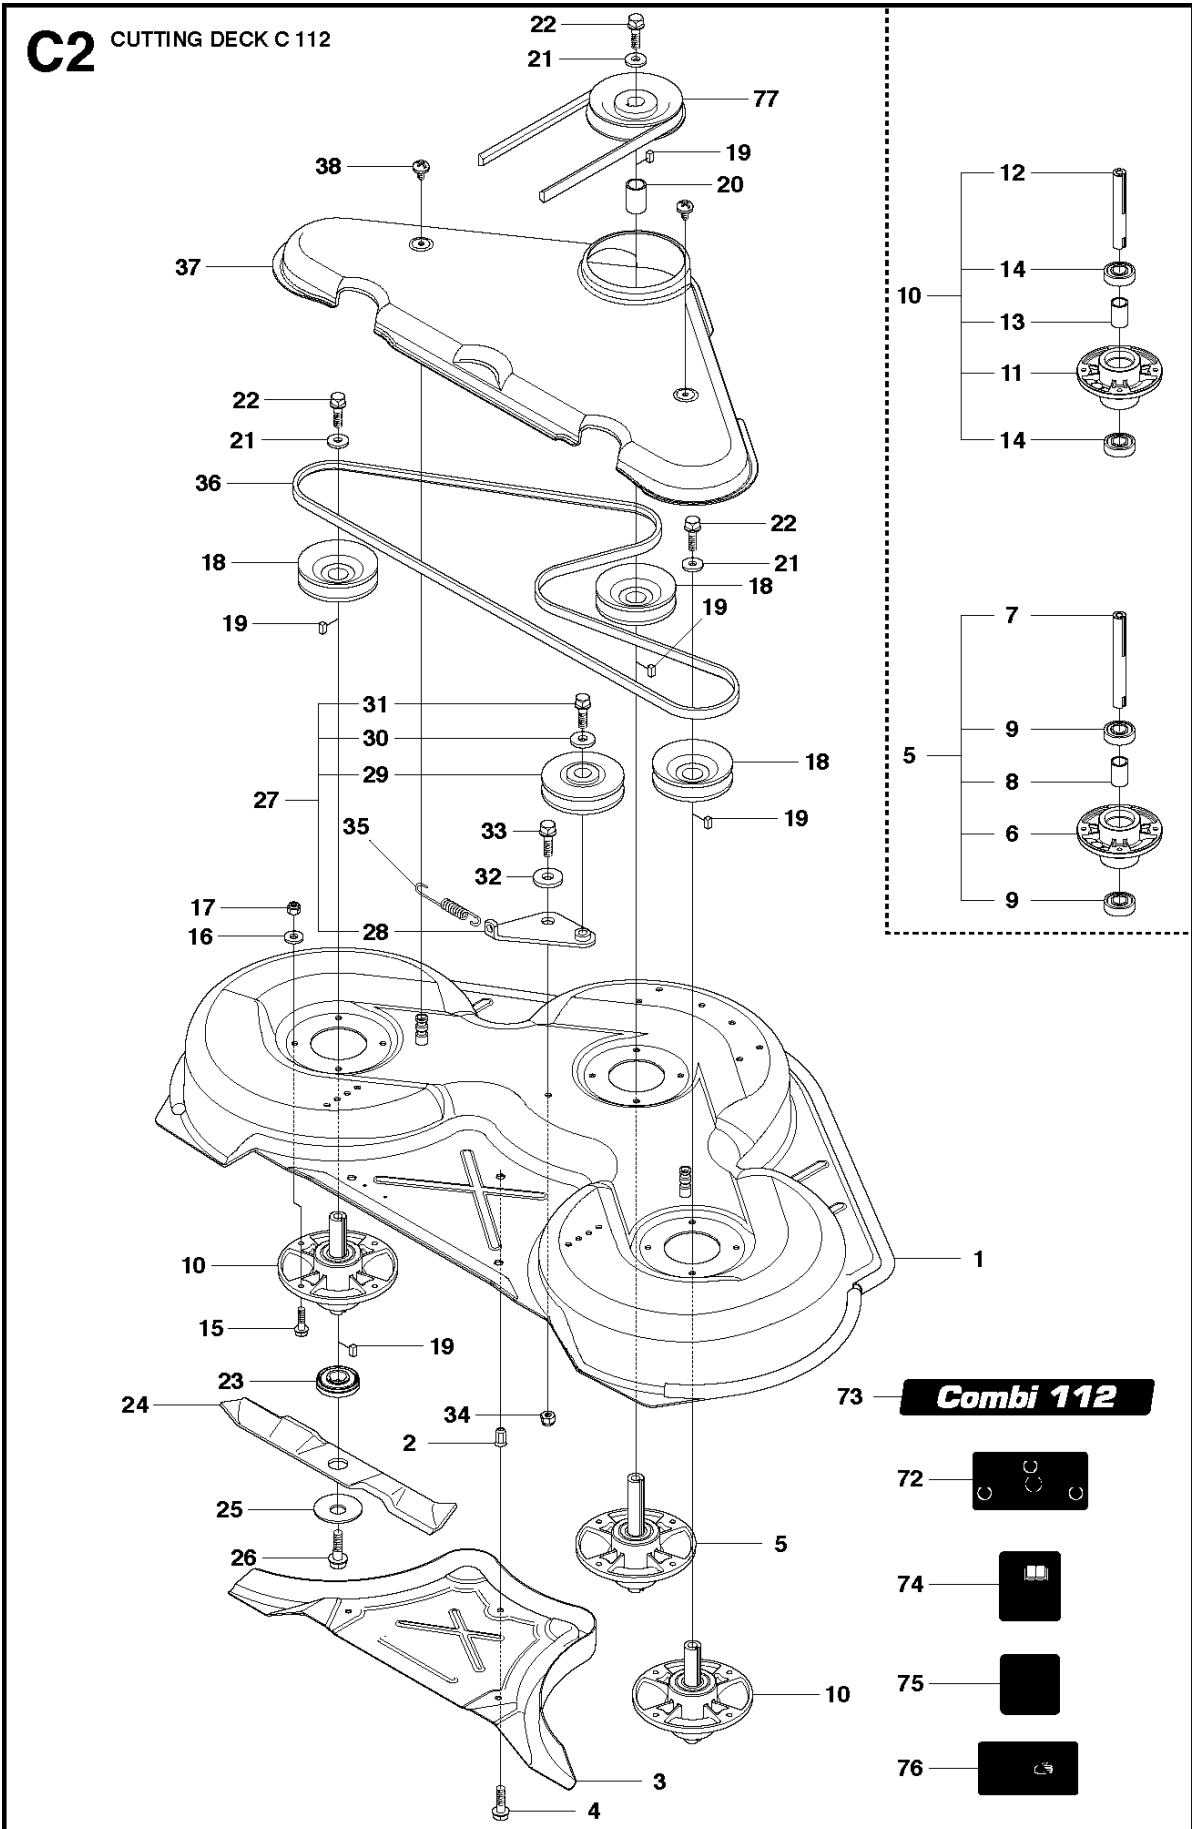

Ref	Part No	Description	Remark	QTY	KIT
1	574 20 95-01	CUTTING DECK		1	
2	506 91 62-01	BLIND RIVET NUT		3	
3	544 44 93-01	PLUG		1	
4	506 57 01-04	SCREW EHHFM		3	
5	576 38 41-01	BLADE HOUSING ASSY		1	
6	576 38 42-01	BEARING HOUSING		1	5
7	576 38 43-01	SHAFT		1	5
8	576 38 44-01	SPACING SLEEVE		1	5
9	738 23 04-34	BALL BEARING		2	5
10	576 38 41-02	BLADE HOUSING ASSY		2	
11	576 38 42-01	BEARING HOUSING		1	10
12	576 38 43-02	SHAFT		1	10
13	576 38 44-01	SPACING SLEEVE		1	10
14	738 23 04-34	BALL BEARING		2	10
15	535 42 38-01	SCREW RSQM		12	
16	734 11 64-01	WASHER		12	
17	732 21 18-01	LOCK NUT		12	
18	506 92 21-01	PULLEY		3	
19	506 53 35-01	PARALLEL KEY		7	
20	544 06 80-02	SPACING SLEEVE		1	
21	734 11 74-41	WASHER		3	
22	544 11 41-01	SCREW EHHM		3	
23	535 50 42-02	BLADE BRACKET		3	
24	544 10 28-01	RIDE ON BLADE		3	
25	506 79 23-01	KNIFE PLATE		3	
26	544 11 41-01	SCREW EHHM		3	
27	506 54 07-01	BELT TENSIONER ASSY		1	
28	506 51 95-01	SPÄNNARM KPL.		1	27
29	506 53 27-01	PULLEY		1	27
30	734 11 64-41	WASHER		1	27
31	506 55 83-02	SCREW EHHFT		1	27
32	506 91 87-02	WASHER		1	
33	725 24 51-71	SCREW EHHM		1	
34	732 21 18-01	LOCK NUT		1	
35	506 53 31-01	SPRING		1	
36	535 41 19-01	BELT		1	
37	544 09 62-01	BELT COVER		1	
38	544 40 05-01	SCREW		2	
72	506 78 97-01	LABEL		1	
73	544 23 81-05	LABEL		2	
74	506 92 90-01	LABEL		1	
75	535 43 74-01	LABEL WARNING		1	
76	574 51 00-01	DECAL		2	
77	506 77 86-01	PULLEY		1