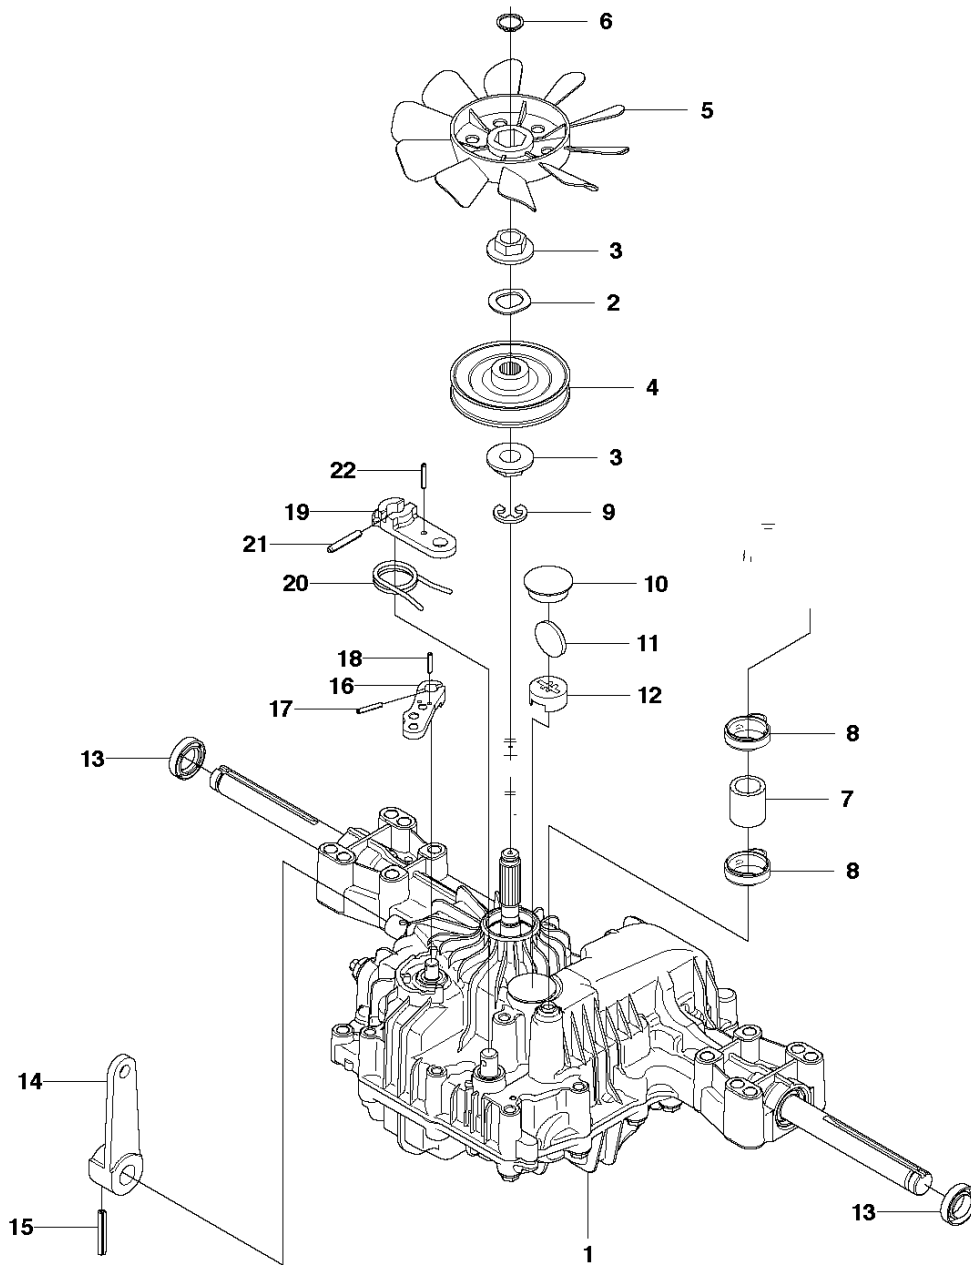

K R318
HYDROSTAT

TRANSMISSION

R318, 966757301, 967151601, 2012

Ref	Part No	Description	Remark	QTY KIT	
1	506 98 63-01	TRANSMISSION		1	
2	506 98 65-01	SPRING WASHER		1	
3	506 98 66-01	DISTANCE		2	
4	502 45 19-01	PULLEY		1	
5	506 98 68-01	FAN		1	
6	735 31 15-00	CIRCLIP		1	
7	502 45 16-01	TUBE		1	
8	506 98 70-01	HOSE CLAMP		2	
9	535 40 28-07	CLIP		1	1
10	535 40 28-32	PLUG		1	1
11	535 40 28-29	MAGNET		1	1
12	502 45 20-01	MAGNET HOLDER		1	1
13	535 40 28-37	SEALING		2	1
14	502 45 32-01	CONTROL LEVER		1	1
15	535 40 28-09	PIN RETAINING SCREW		1	1
16	535 40 28-17	LEVER		1	1
17	535 40 28-16	PIN RETAINING SCREW		1	1
18	535 40 28-33	PIN RETAINING SCREW		1	1
19	535 40 28-38	LEVER		1	1
20	535 40 28-39	RETURN SPRING		1	1
21	535 40 28-40	PIN RETAINING SCREW		1	1
22	535 40 28-41	PIN RETAINING SCREW		1	1