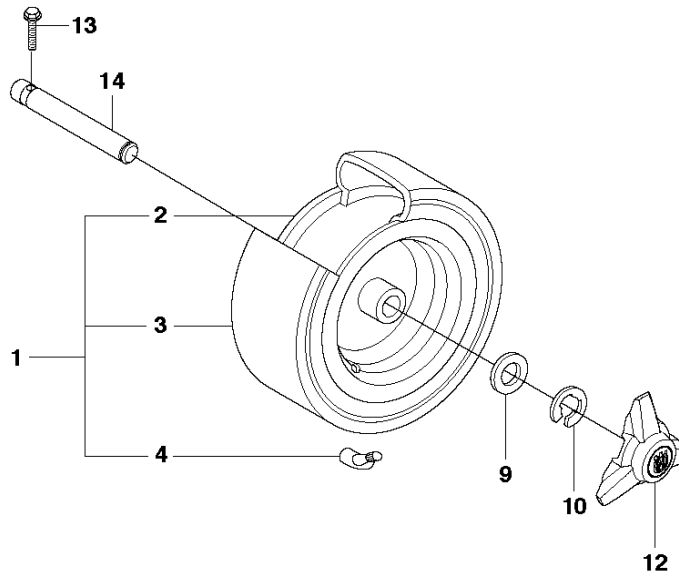

Q R318
WHEELS & TIRES

WHEELS & TIRES

R318, 966757301, 967151601, 2012

Ref	Part No	Description	Remark	QTY	KIT
1	523 01 22-02	WHEEL		2	
2	523 03 45-01	RIM		1	1
3	523 03 46-02	TYRE		1	1, 5
4	523 03 47-01	VALVE		1	1, 5
5	523 01 26-02	WHEEL		2	
6	523 03 48-01	RIM		1	5
7	506 50 48-05	WASHER		4	
8	506 59 62-03	SPACING SLEEVE		2	
9	506 50 48-03	WASHER		2	
10	506 89 90-01	E-CLIP		4	
11	544 35 35-01	HUB CAP		2	
12	544 35 35-02	HUB CAP		2	
13	725 24 59-61	SCREW EHHFT		2	
14	535 47 08-01	WHEEL AXLE		2