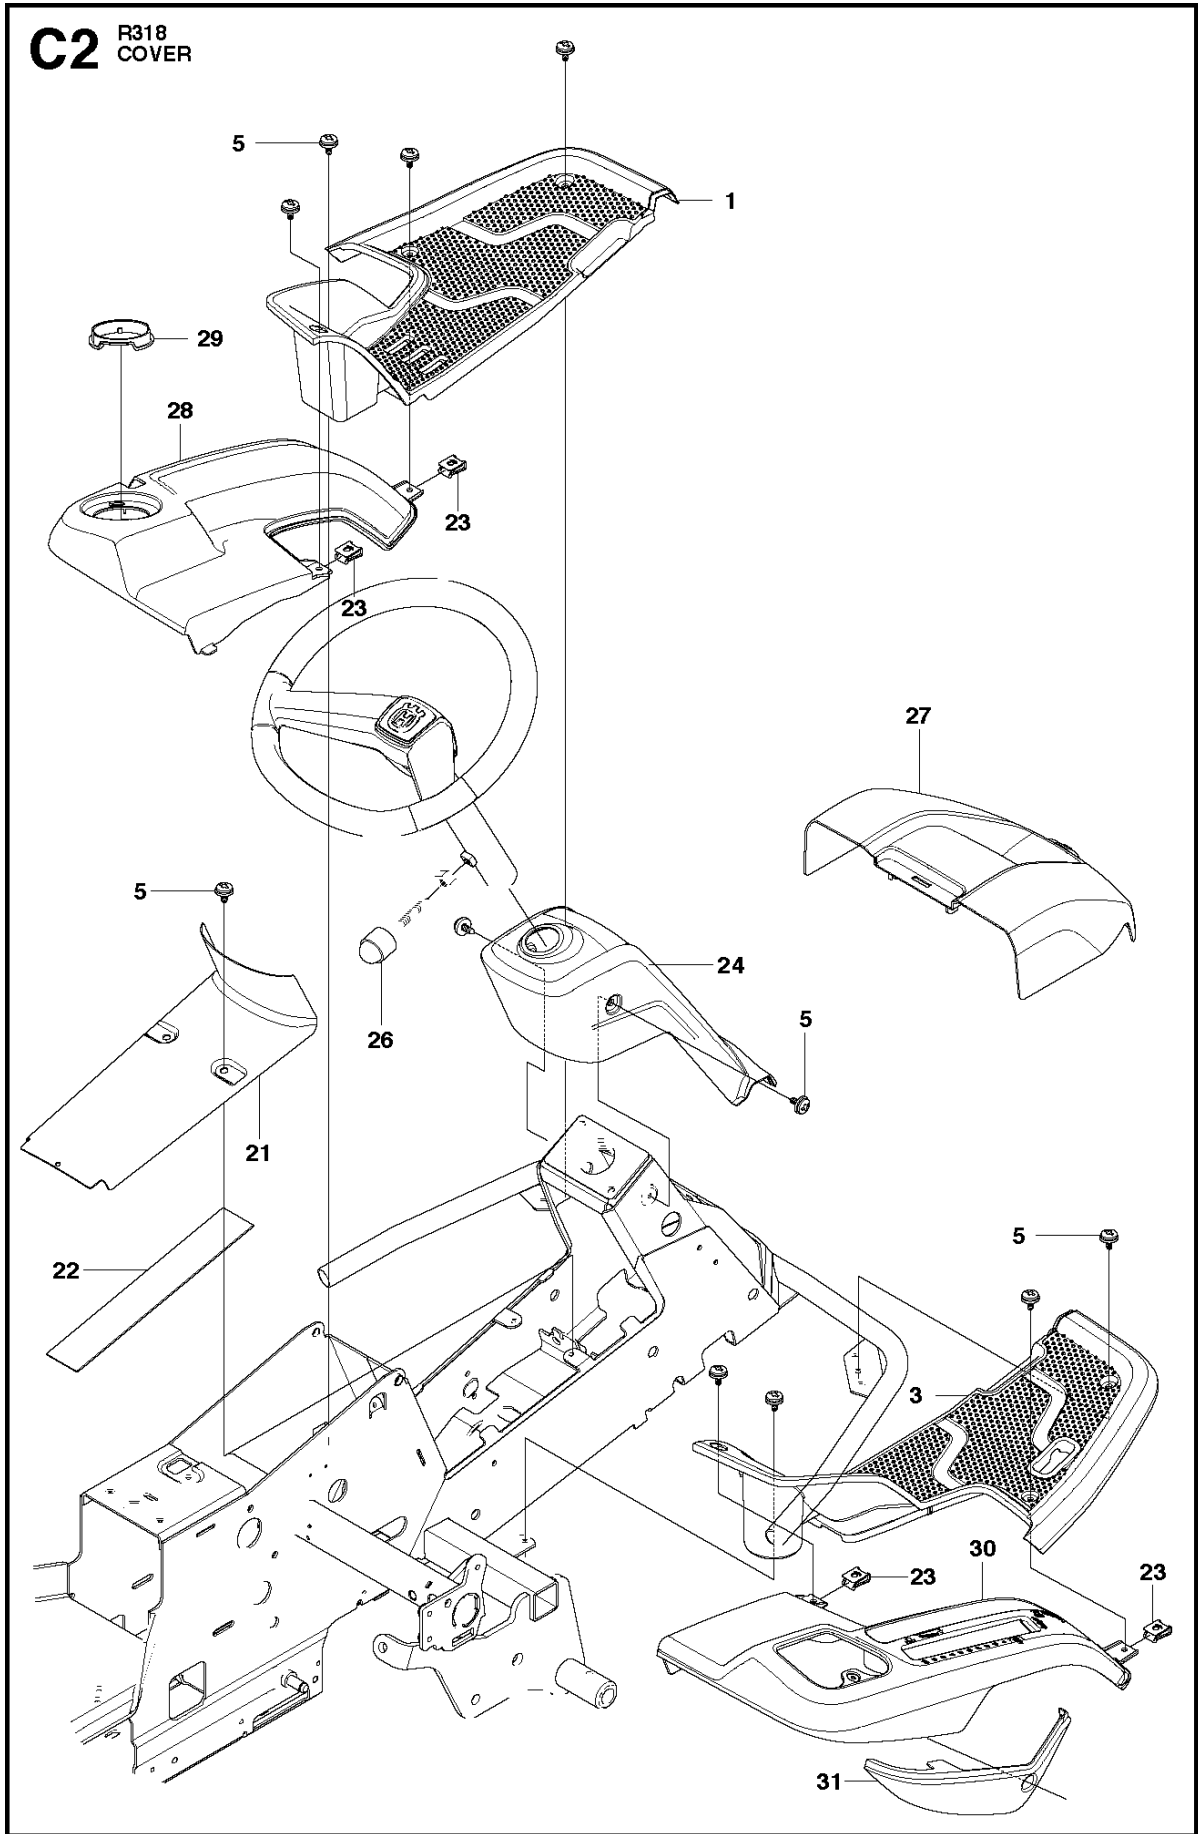

COVER

R318, 966757301, 967151601, 2012

Ref	Part No	Description	Remark	QTY KIT
1	577 72 93-01	FOOT PLATE		1
3	577 72 94-01	FOOT PLATE		1
5	544 40 05-01	SCREW		14
21	544 23 92-01	COVER		1
22	544 42 75-01	MAT		1
23	535 42 91-01	SPRING NUT		4
24	577 61 58-01	COVER		1
26	544 43 32-01	PROTECTIVE COVER		1
27	525 56 24-01	UNIT COVER		1
28	577 72 95-01	FENDER		1
29	577 76 45-01	LOCKING NUT		1
30	577 72 96-01	FENDER		1
31	577 73 75-01	CONTROL COVER		1