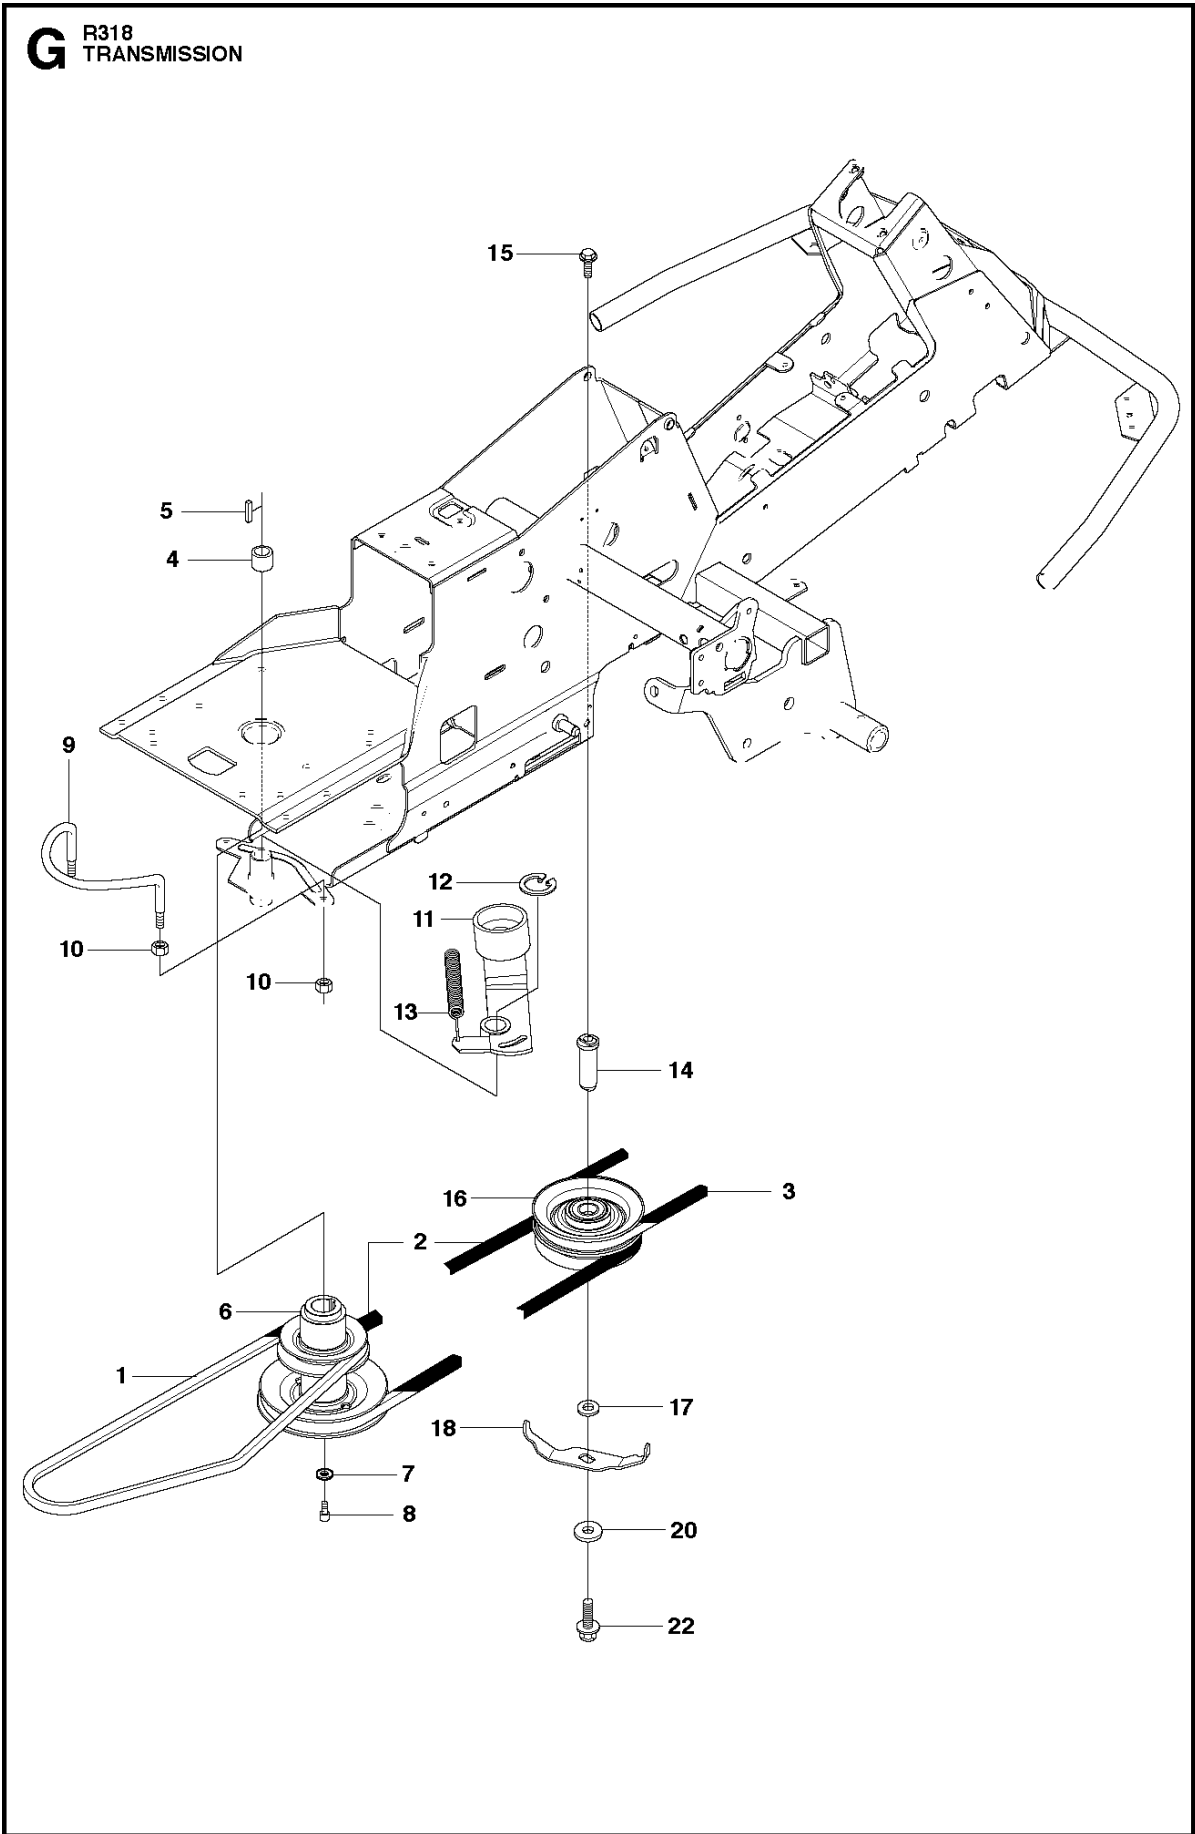

TRANSMISSION

R318, 966757301, 967151601, 2012

Ref	Part No	Description	Remark	QTY KIT
1	522 93 03-01	BELT		1
2	544 40 02-01	BELT		1
3	535 41 19-01	BELT		1
4	506 50 92-01	SPACING SLEEVE		1
5	506 55 59-01	WEDGE		1
6	535 48 24-01	PULLEY		1
7	506 59 75-01	WASHER		1
8	506 55 60-02	SCREW UNC		1
9	506 66 45-01	BELT GUIDE		1
10	731 23 20-51	HEXAGON NUT		4
11	535 48 44-01	BELT TENSIONER ASSY		1
12	735 31 26-00	CIRCLIP		1
13	506 66 56-01	SPRING		1
14	544 42 61-01	SHAFT		1
15	506 67 54-02	SCREW EHHFM		1
16	535 48 22-01	MELLANHJUL		1
17	506 77 57-01	WASHER		1
18	544 40 53-01	BELT GUIDE		1
20	506 59 75-01	WASHER		1
22	506 57 01-05	SCREW EHHFM		1