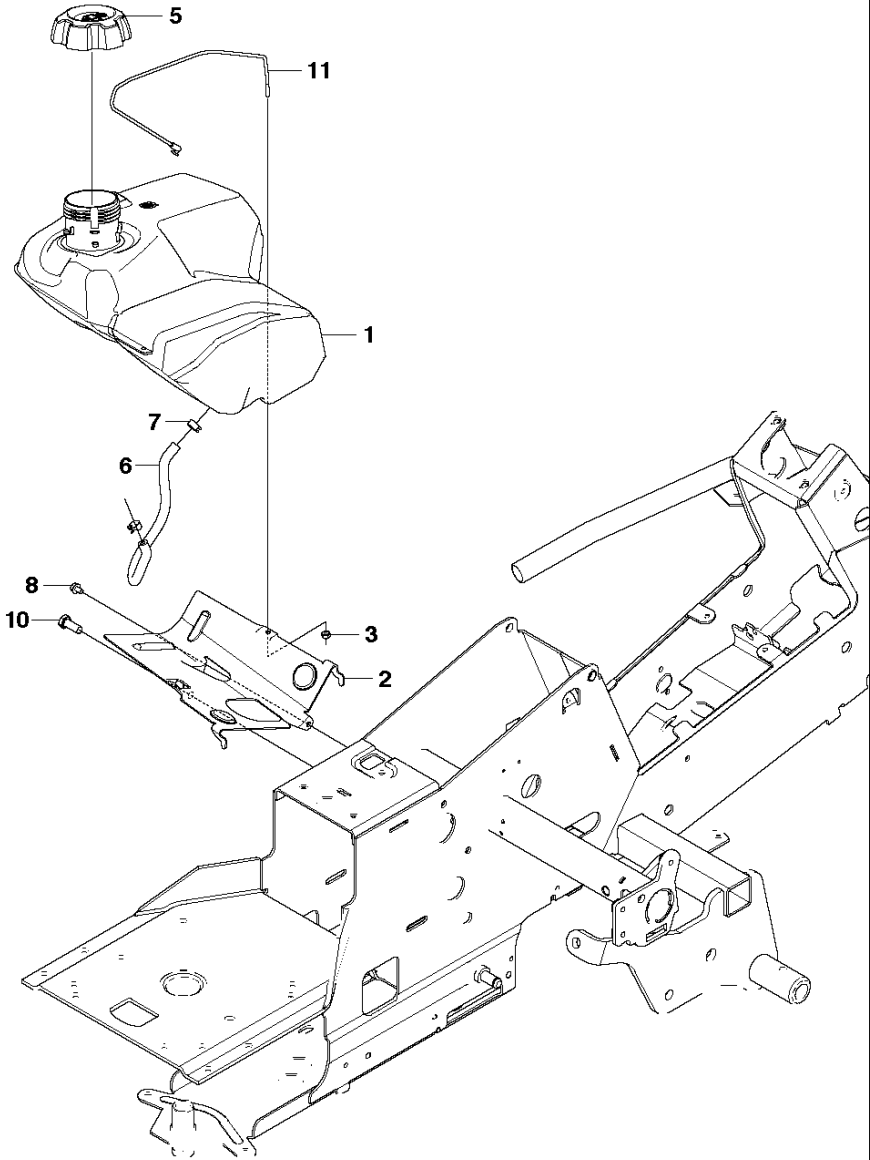

B R318
FUEL SYSTEM

FUEL SYSTEM

R318, 966757301, 967151601, 2012

Ref	Part No	Description	Remark	QTY KIT
1	577 91 50-01	FUEL TANK		1
2	578 05 38-01	BRACKET		1
3	732 21 16-01	NUT		1
5	532 43 96-45	HUB CAP		1
6	504 80 00-10	FUEL HOSE		1
7	535 46 97-01	HOSE BRACE		2
8	725 23 64-61	SCREW EHHFT		1
10	725 24 93-71	SCREW EHHM		1
11	578 26 15-01	WIRE		1