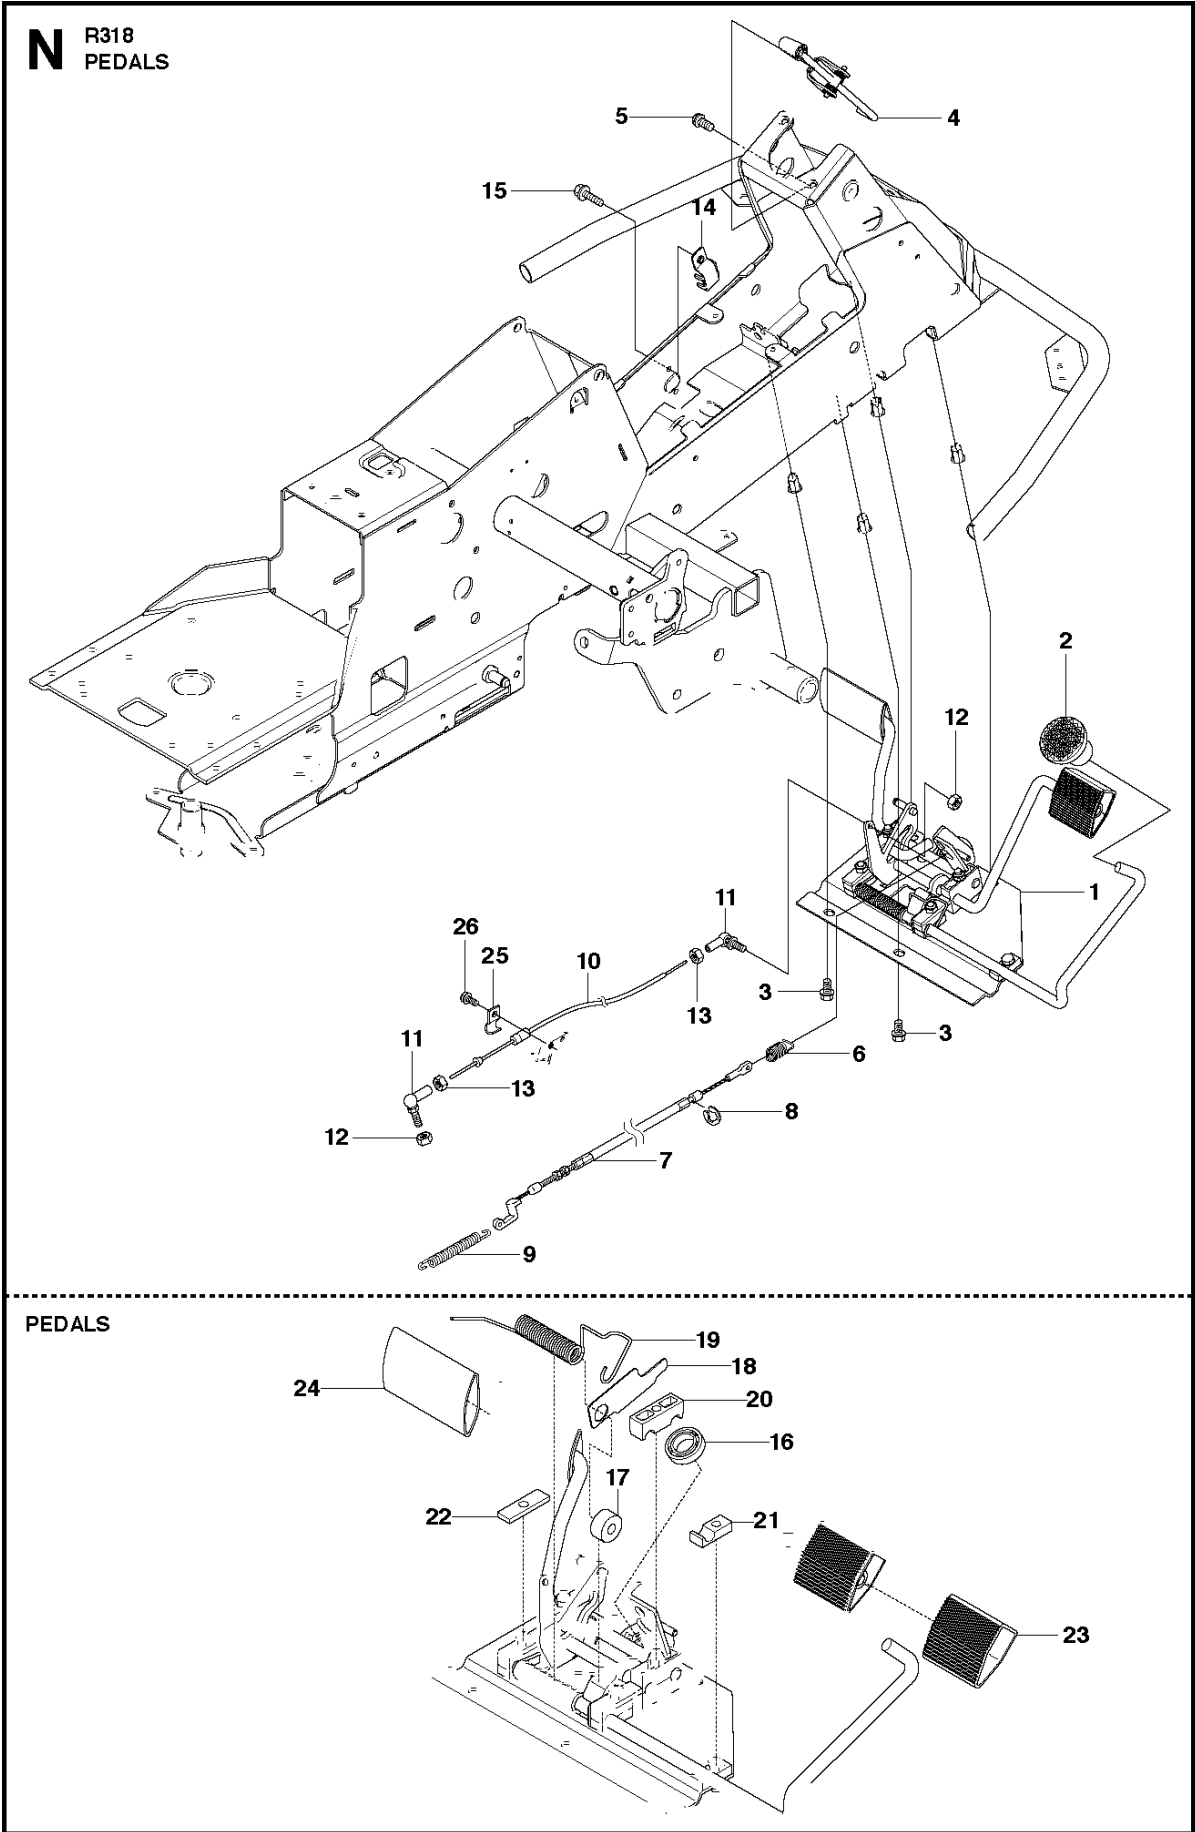

PEDALS

R318, 966757301, 967151601, 2012

Ref	Part No	Description	Remark	QTY KIT
1	544 12 60-01	PEDAL PLATE ASSY		1
2	535 47 37-01	KNOB		1
3	506 57 01-04	SCREW EHHFM		4
4	544 40 31-01	BRAKE LEVER ASSY		1
5	725 23 64-61	SCREW EHHFT		2
6	506 94 63-01	BRAKE SPRING		1
7	506 99 27-01	BROMSWIRE KPL.		1
8	735 31 09-20	E-CLIP		1
9	506 53 56-03	DRAW SPRING		1
10	574 41 11-01	CONTROL CABLE		1
11	506 55 73-01	VINKELL.AS8 DIN71802		2
12	732 21 14-01	LOCK NUT		2
13	731 23 14-01	HEXAGON NUT		2
14	522 43 08-01	BRACKET		1
15	725 23 64-61	SCREW EHHFT		1
16	738 21 02-04	BALL BEARING		1
17	535 48 02-01	ROLLER		1
18	535 48 06-01	PROTECTIVE PLATE		1
19	535 48 07-01	SPRING		1
20	535 48 08-01	BEARING SUPPORT		4
21	535 48 09-01	BEARING SUPPORT		1
22	535 48 10-01	REINFORCEMENT PLATE		1
23	535 47 88-01	PEDAL RUBBER		1
24	535 47 88-02	PEDAL RUBBER		1
25	506 56 65-01	CLIP		1
26	725 23 64-61	SCREW EHHFT		1