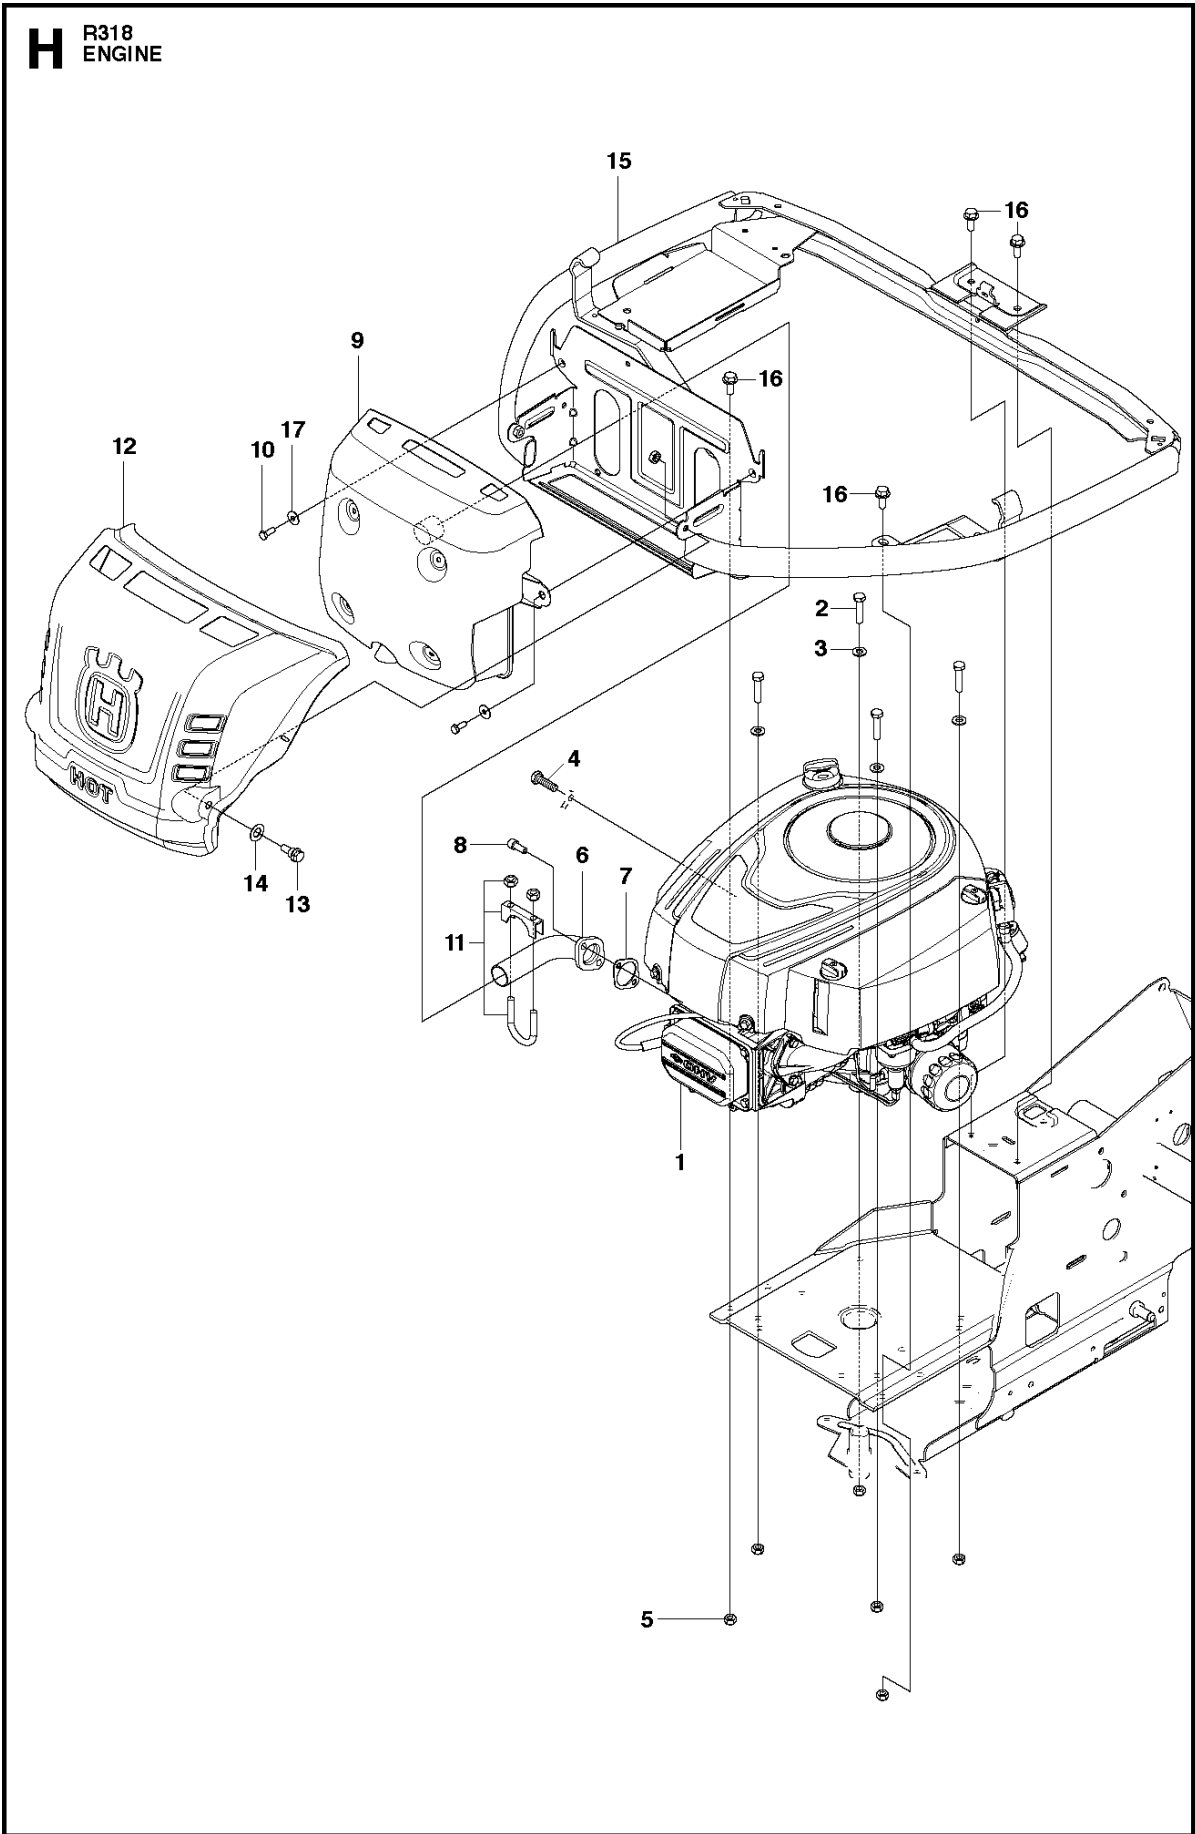

ENGINE

R318, 966757301, 967151601, 2012

Ref	Part No	Description	Remark	QTY KIT
1	578 32 68-01	ENGINE		1
2	725 24 57-51	SCREW		4
3	734 11 64-01	WASHER		4
4	506 55 63-02	SCREW UNC		1
5	732 21 18-01	LOCK NUT		6
6	578 05 48-01	EXHAUST PIPE		1
7	506 91 45-01	GASKET		1
8	506 55 63-01	SCREW UNC		2
9	577 81 36-01	MUFFLER		1
10	725 23 64-61	SCREW EHHFT		2
11	506 66 84-01	AVGASKLAMMA KPL.		2
12	579 48 16-01	HEAT SHIELD		1
13	506 59 74-01	COLLAR SCREW		2
14	506 83 94-01	SPRING WASHER		2
15	577 84 91-01	ENGINE FRAME		1
16	506 57 01-04	SCREW EHHFM		4
17	734 11 54-41	WASHER		2