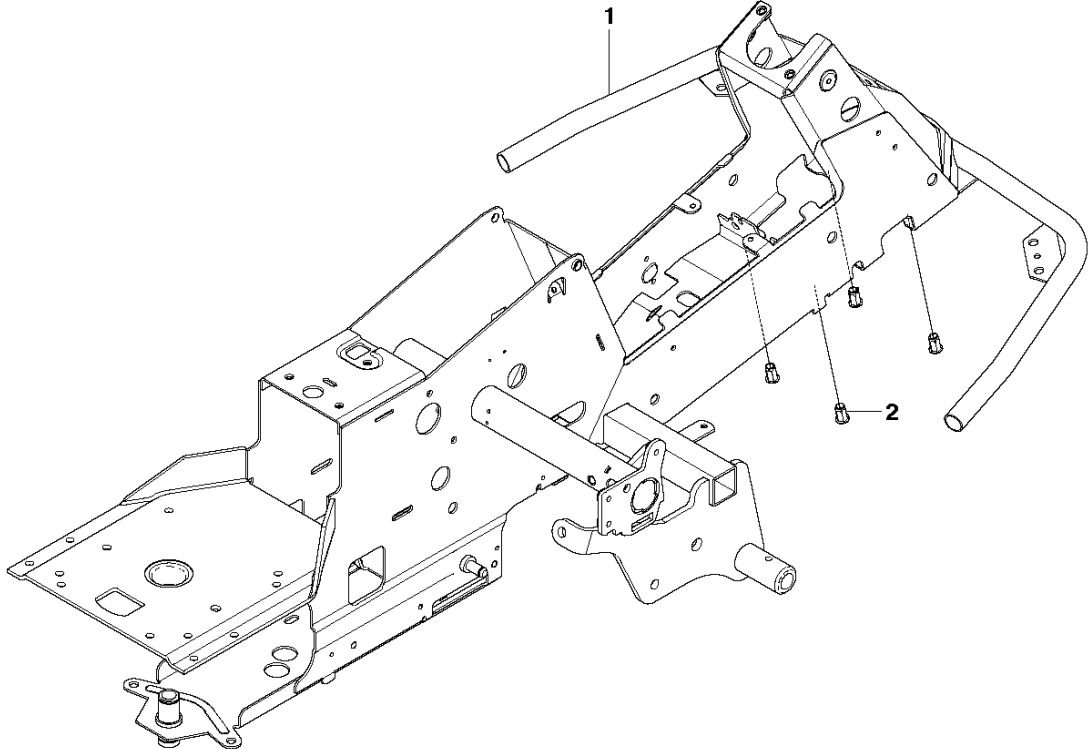

F R318
CHASSIS

CHASSIS / FRAME

R318, 966757301, 967151601, 2012

Ref	Part No	Description	Remark	QTY KIT
1	577 93 90-01	CHASSIS		1
2	506 91 62-01	BLIND RIVET NUT		4