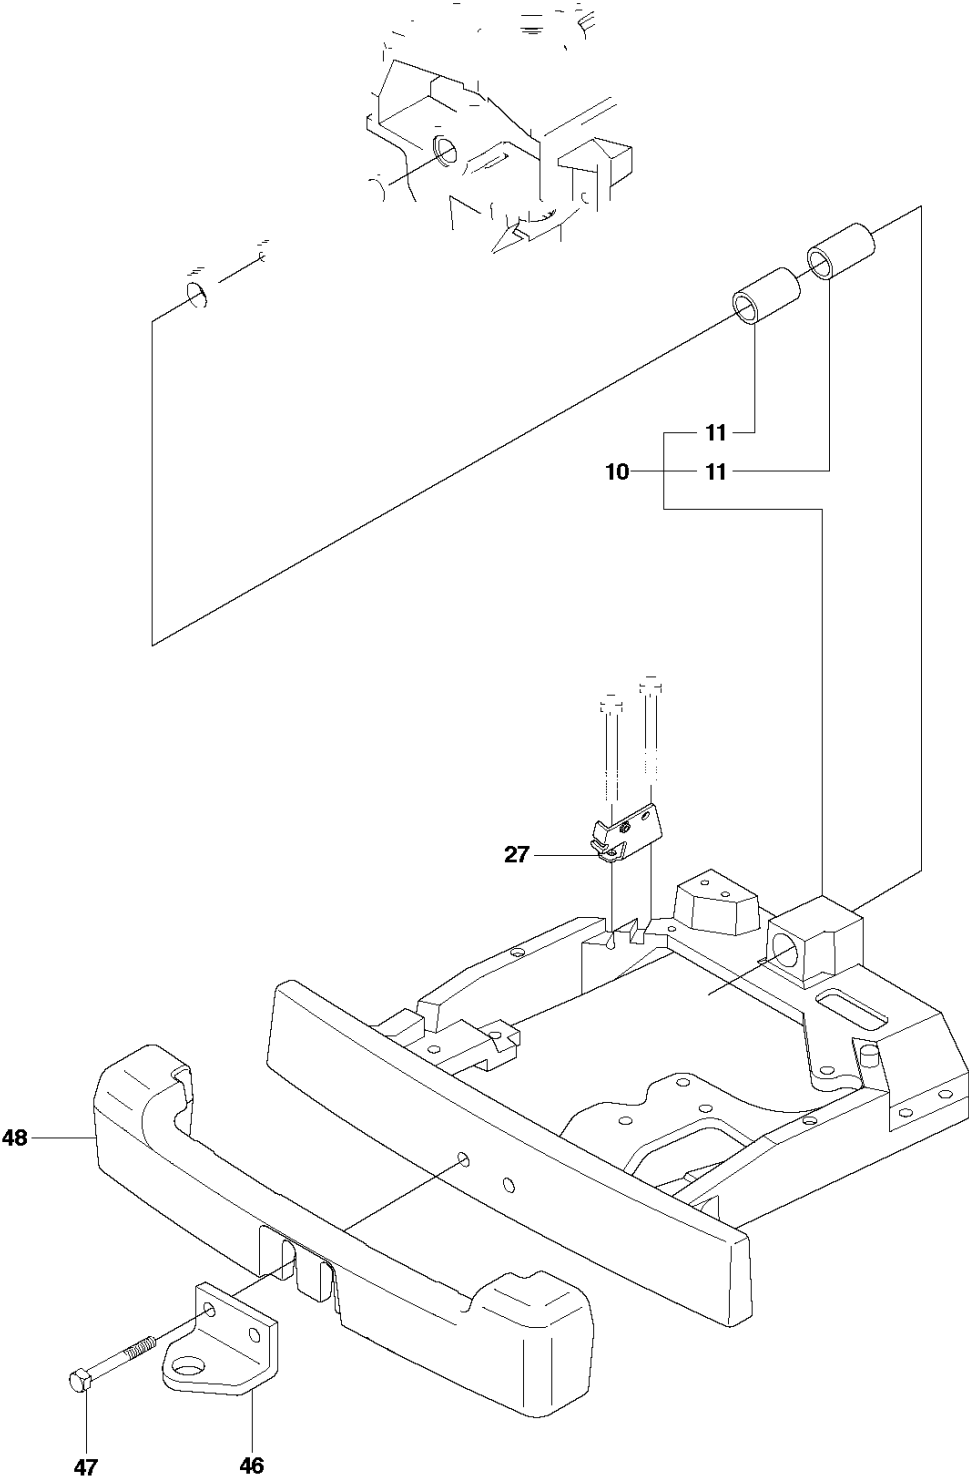

J1 R318
CHASSIS, REAR

CHASSIS REAR

R318, 966757301, 967151601, 2012

Ref	Part No	Description	Remark	QTY	KIT
10	535 40 60-01	BRACKET ASSY		1	
11	506 98 61-02	GLIDLAGER		2	10
27	506 98 77-01	BRACKET		1	
46	506 88 99-01	HITCH		1	
47	725 25 00-51	SCREW EHHM		2	
48	544 03 96-02	COUNTERWEIGHT		1