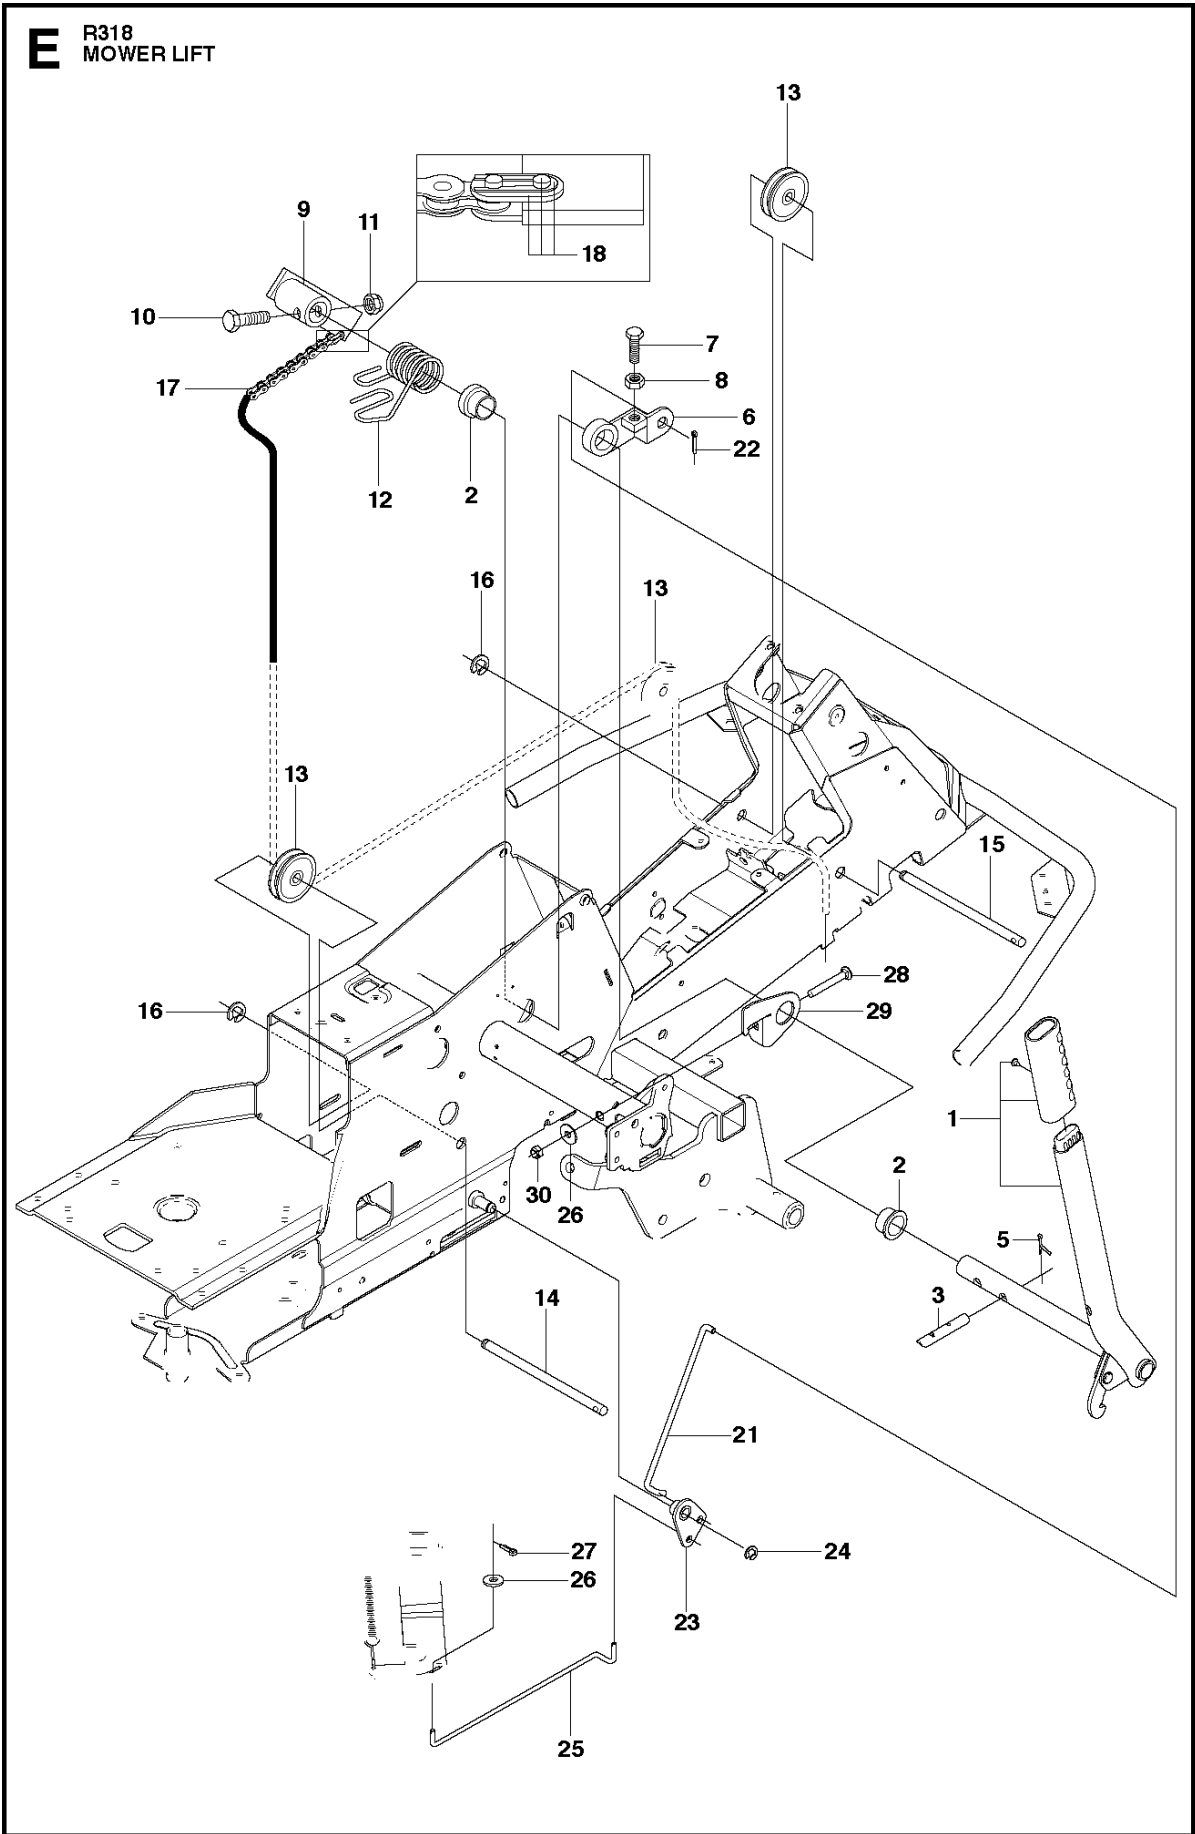

MOWER LIFT / DECK LIFT

R318, 966757301, 967151601, 2012

Ref	Part No	Description	Remark	QTY KIT
1	577 96 67-01	LIFTING LEVER ASSY		1
2	506 55 65-01	BEARING		2
3	525 40 66-01	PIN		1
5	721 61 83-01	SPLIT PIN		1
6	506 78 43-01	LINK ASSY		1
7	725 24 97-51	SCREW		1
8	731 23 20-51	HEXAGON NUT		1
9	544 43 36-01	LIFTING ARM		1
10	725 25 42-51	SCREW EHHM		1
11	732 25 22-01	HEXAGON LOCKING NUT		1
12	506 91 68-01	SPRING		1
13	506 90 56-01	OFFSET PULLEY		2
14	506 90 57-01	SHAFT		1
15	506 90 57-02	SHAFT		1
16	735 31 18-20	E-CLIP		2
17	506 55 46-07	CHAIN		1
18	506 55 47-01	LINKAGE		1
21	544 45 69-01	CONNECTION ROD		1
22	721 61 83-01	SPLIT PIN		1
23	544 37 86-01	LINK		1
24	735 31 14-20	E-CLIP		1
25	544 44 88-01	CONNECTION ROD		1
26	734 11 64-41	WASHER		2
27	721 61 83-01	SPLIT PIN		1
28	535 42 38-03	SCREW RSQM		1
29	577 99 95-01	SHEET		1
30	732 21 18-01	LOCK NUT		1