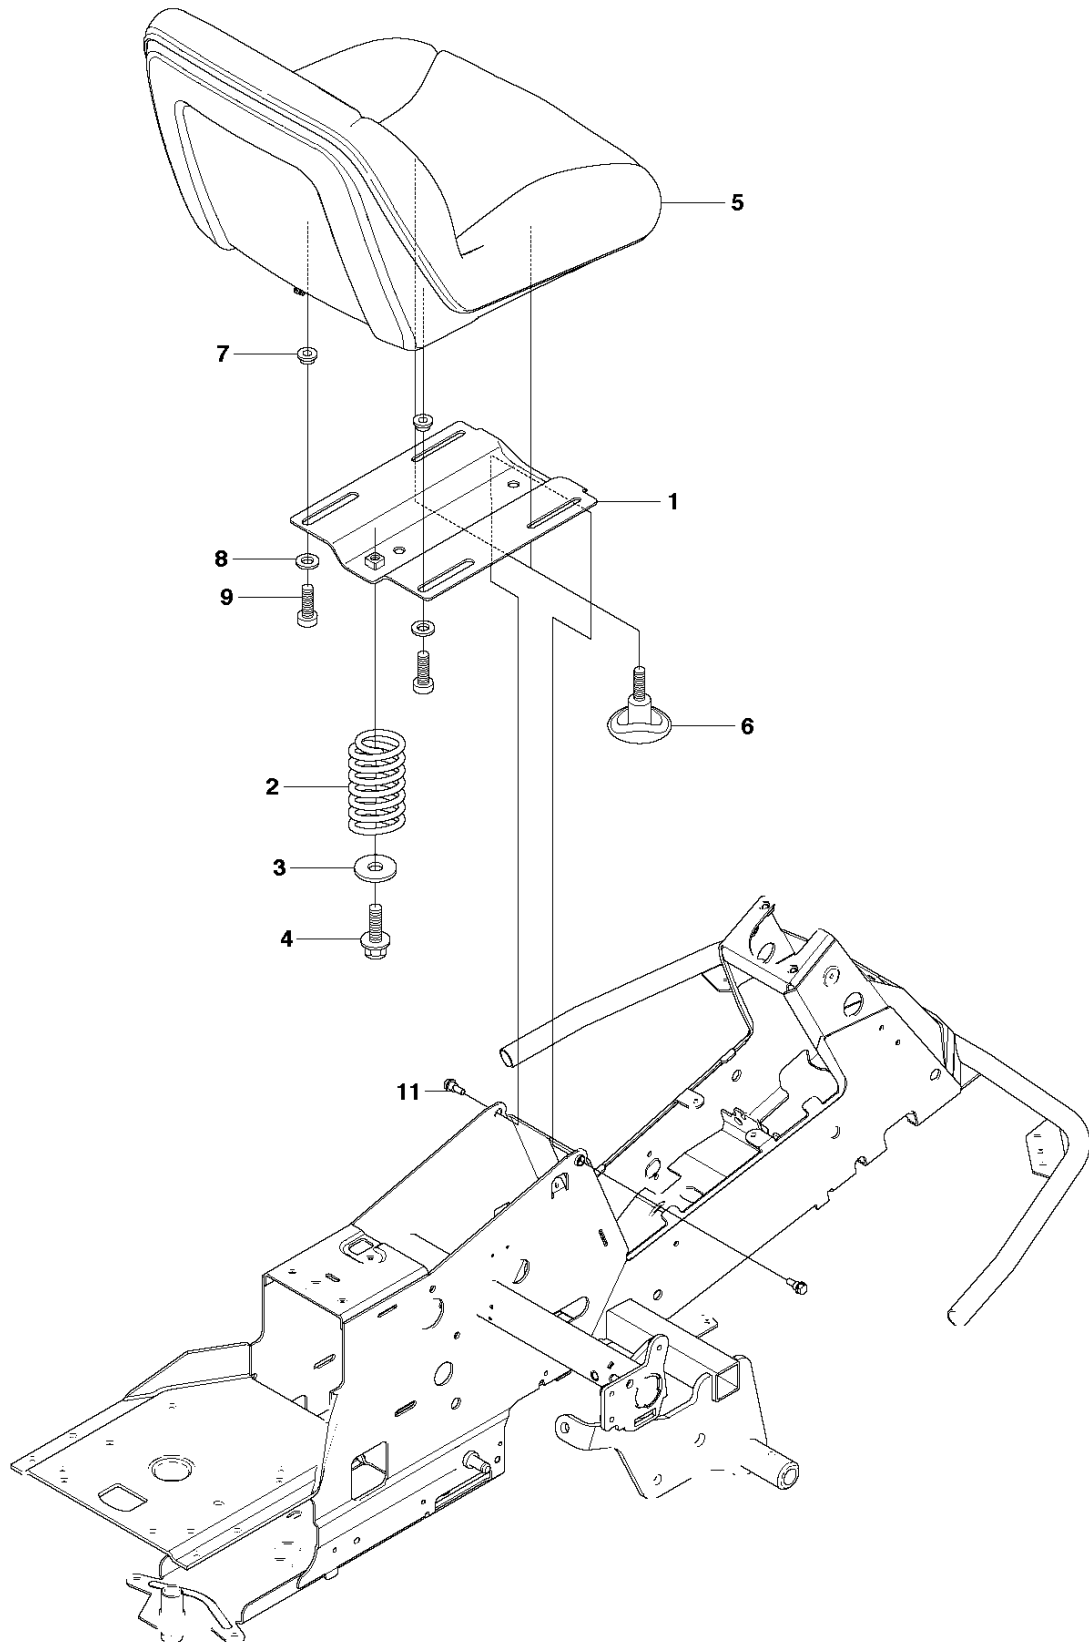

A R318
SEAT

SEAT

R318, 966757301, 967151601, 2012

Ref	Part No	Description	Remark	QTY KIT
1	573 99 50-03	SEAT BRACKET		1
2	506 91 53-01	COMPRESSION SPRING		1
3	734 11 74-41	WASHER		1
4	725 24 93-71	SCREW EHHM		1
5	544 43 33-01	SEAT		1
6	506 56 55-01	JUSTERVRED		2
7	506 56 53-01	BUSHING		2
8	734 11 64-41	WASHER		2
9	506 55 63-01	SCREW UNC		2
11	506 59 74-01	COLLAR SCREW		1