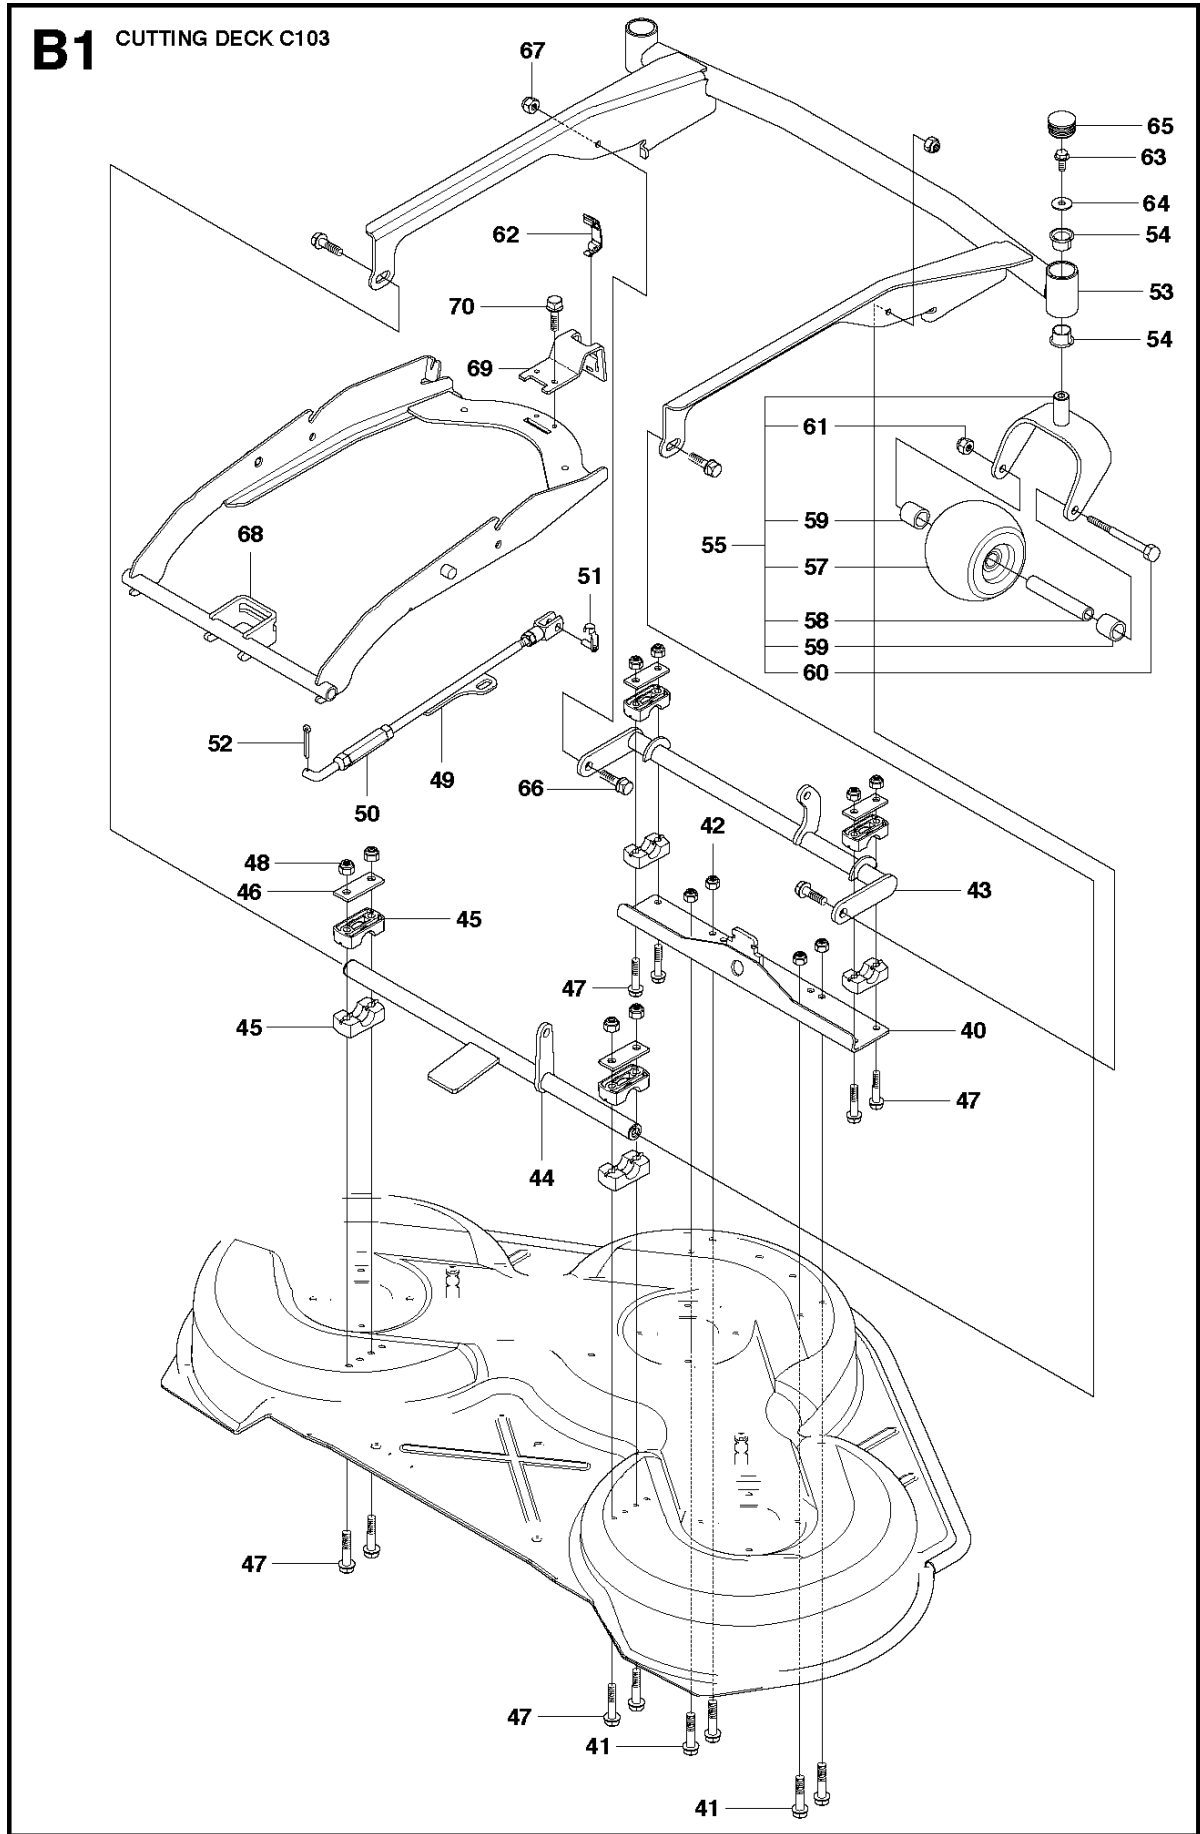

# SPARE PARTS LIST

RIDERS

R318, 966757301, 967151601, 2012

**B2** CUTTING DECK C 103

Ref	Part No	Description	Remark	QTY	KIT
1	504 56 98-05	DECK SHELL ASSY		1	
2	506 91 62-01	BLIND RIVET NUT		3	
3	544 44 92-01	PLUG		1	
4	506 57 01-04	SCREW EHHFM		3	
5	576 38 41-03	BLADE HOUSING ASSY		1	
6	576 38 42-01	BEARING HOUSING		1	5
7	576 38 43-03	SHAFT		1	5
8	576 38 44-01	SPACING SLEEVE		1	5
9	738 23 04-34	BALL BEARING		2	5
10	576 38 41-02	BLADE HOUSING ASSY		2	
11	576 38 42-01	BEARING HOUSING		1	10
12	576 38 43-02	SHAFT		1	10
13	576 38 44-01	SPACING SLEEVE		1	10
14	738 23 04-34	BALL BEARING		2	10
15	535 42 38-01	SCREW RSQM		12	
16	734 11 64-01	WASHER		12	
17	732 21 18-01	LOCK NUT		12	
18	506 92 21-01	PULLEY		3	
19	506 53 35-01	PARALLEL KEY		7	
20	544 06 80-03	SPACING SLEEVE		1	
21	734 11 74-41	WASHER		3	
22	544 11 41-01	SCREW EHHM		3	
23	535 50 42-02	BLADE BRACKET		3	
24	504 18 82-01	RIDE ON BLADE		3	
25	506 79 23-01	KNIFE PLATE		3	
26	544 11 41-01	SCREW EHHM		3	
27	506 54 07-01	BELT TENSIONER ASSY		1	
28	506 51 95-01	SPÄNNARM KPL.		1	27
29	506 53 27-01	PULLEY		1	27
30	734 11 64-41	WASHER		1	27
31	506 55 83-02	SCREW EHHFT		1	27
32	506 91 87-02	WASHER		1	
33	725 24 51-71	SCREW EHHM		1	
34	732 21 18-01	LOCK NUT		1	
35	506 53 31-01	SPRING		1	
36	506 76 85-01	DRIVE BELT		1	
37	544 09 61-01	BELT COVER		1	
38	544 40 05-01	SCREW		2	
72	506 78 97-01	LABEL		1	
73	544 23 81-03	LABEL		1	
74	506 92 90-01	LABEL		1	
76	574 51 00-01	DECAL		1	
77	506 77 86-01	PULLEY		1	