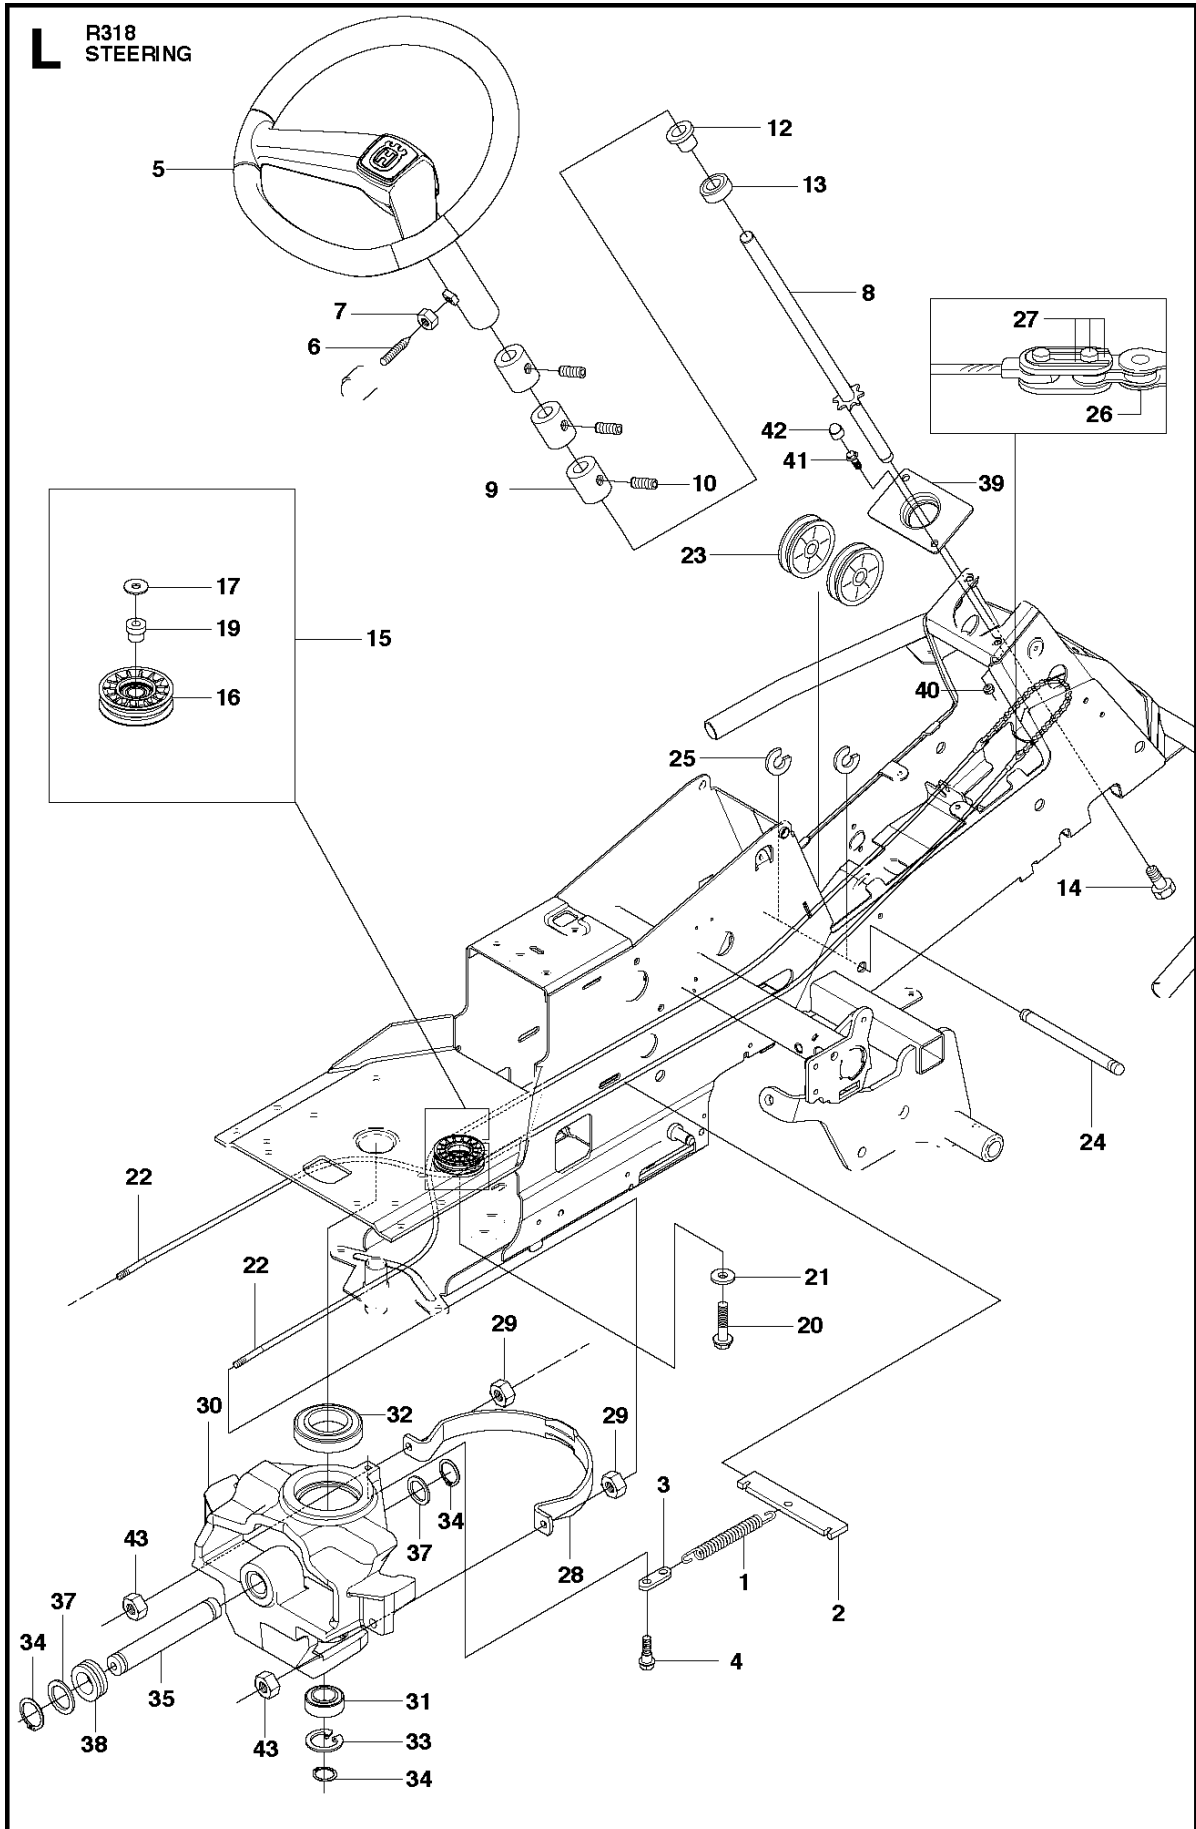

STEERING

R318, 966757301, 967151601, 2012

Ref	Part No	Description	Remark	QTY	KIT
1	506 67 19-01	SPRING		1	
2	506 57 63-01	SPRING RETAINER		1	
3	506 67 08-01	LINK		1	
4	506 59 74-01	COLLAR SCREW		1	
5	577 96 04-02	STEERING WHEEL		1	
6	728 74 55-05	SCREW IHSETM		1	
7	731 23 18-01	HEXAGON NUT		1	
8	575 63 19-01	STEERING ROD		1	
9	506 86 34-01	DRIVER		3	
10	728 84 43-05	SCREW IHSETM		3	
12	506 88 78-01	SPACER		1	
13	738 21 04-04	BALL BEARING		1	
14	506 57 01-04	SCREW EHHFM		1	
15	576 49 25-01	PULLEY		1	
16	576 26 91-01	PULLEY		1	15
17	735 31 40-10	CIRCLIP		1	15
19	576 48 73-01	BUSHING		1	15
20	506 67 54-03	SCREW EHHFM		1	
21	734 11 74-41	WASHER		1	
22	577 19 99-04	WIRE ASSY		2	
23	506 52 24-01	STARTER PULLEY		2	
24	506 53 94-04	SHAFT		1	
25	735 31 14-20	E-CLIP		2	
26	506 55 46-01	CHAIN		1	
27	506 55 47-01	LINKAGE		2	
28	544 42 73-01	WIRE GUIDE		1	
29	731 23 20-51	HEXAGON NUT		2	
30	577 65 93-01	SPINDLE		1	
31	738 21 05-04	BALL BEARING		1	
32	738 21 10-04	BALL BEARING		1	
33	735 31 40-10	CIRCLIP		1	
34	735 31 26-00	CIRCLIP		3	
35	506 98 59-01	SWING AXLE		1	
37	506 77 34-01	WASHER		1	
38	740 68 14-21	V-RING		1	
39	578 06 52-01	BRACKET		1	
40	732 21 20-51	NUT		1	
41	506 67 54-03	SCREW EHHFM		1	
42	544 43 32-01	PROTECTIVE COVER		1	
43	732 21 20-51	NUT		2