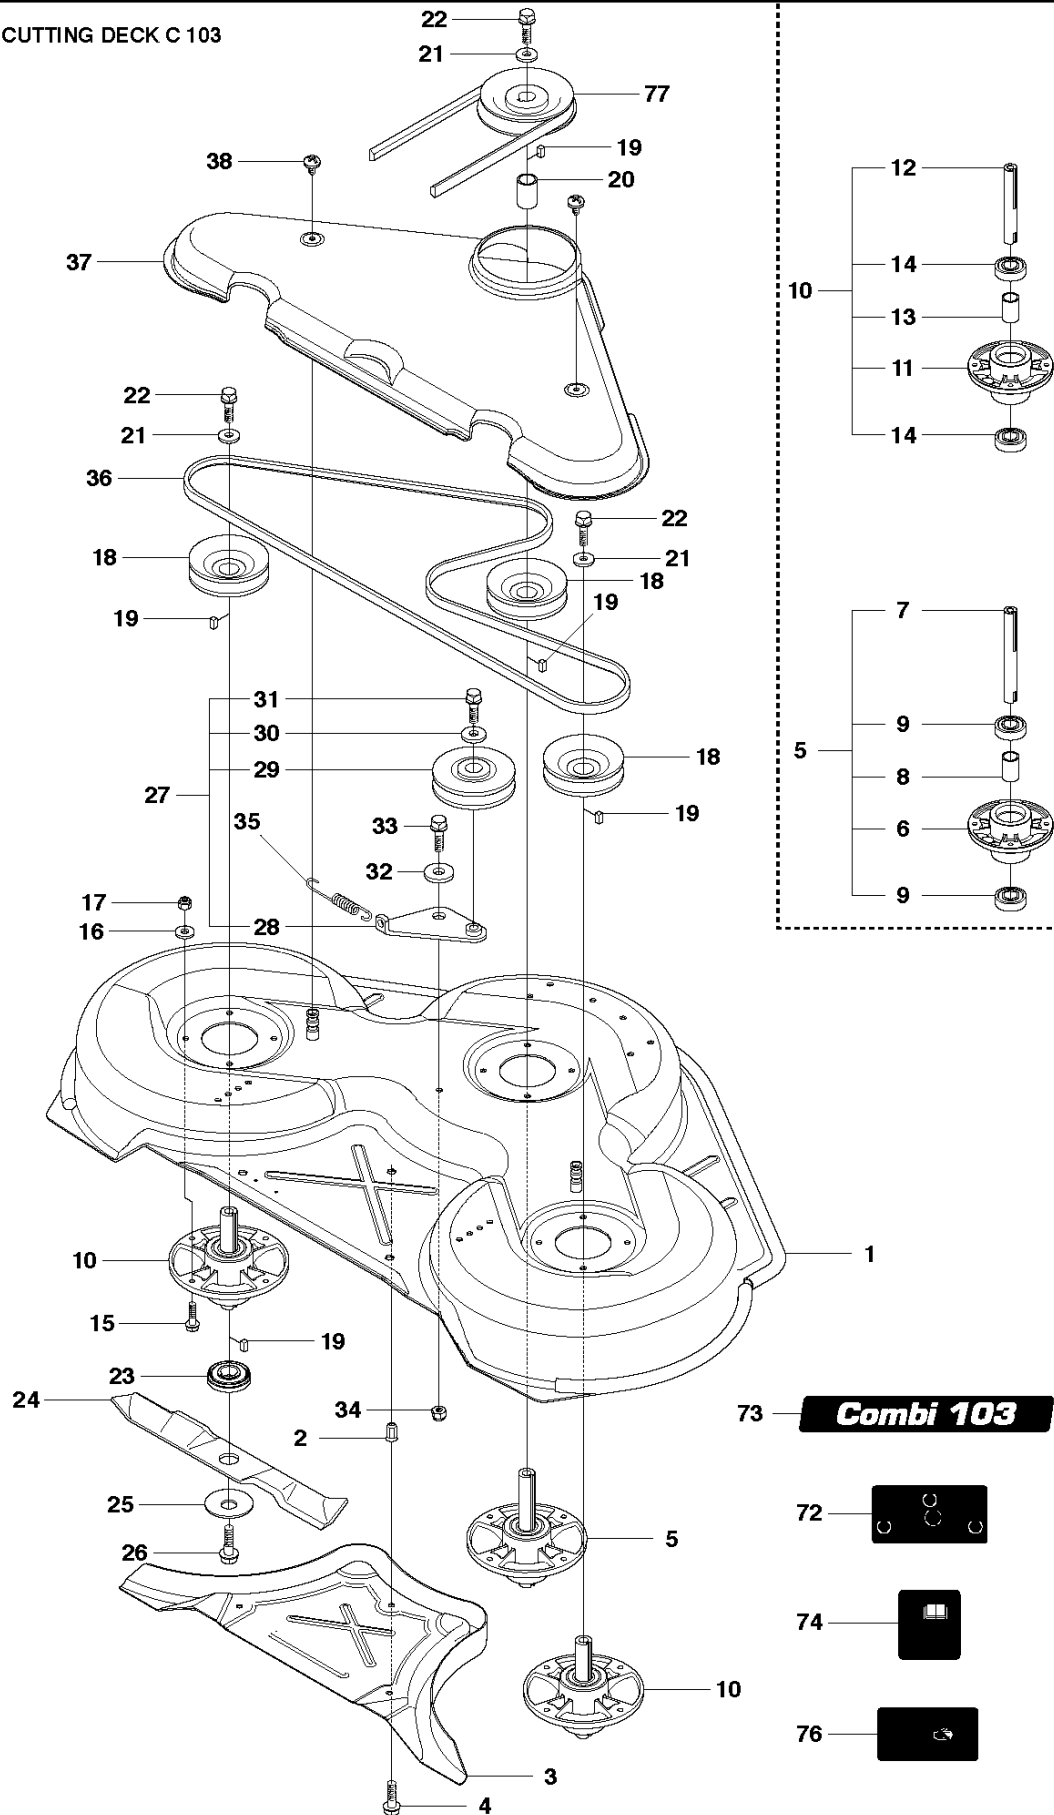

B2 CUTTING DECK C 103

Ref	Part No	Description	Remark	QTY	KIT
1	504 56 98-05	DECK SHELL ASSY		1	
2	506 91 62-01	BLIND RIVET NUT		3	
3	544 44 92-01	PLUG		1	
4	506 57 01-04	SCREW EHHFM		3	
5	576 38 41-03	BLADE HOUSING ASSY		1	
6	576 38 42-01	BEARING HOUSING		1	5
7	576 38 43-03	SHAFT		1	5
8	576 38 44-01	SPACING SLEEVE		1	5
9	738 23 04-34	BALL BEARING		2	5
10	576 38 41-02	BLADE HOUSING ASSY		2	
11	576 38 42-01	BEARING HOUSING		1	10
12	576 38 43-02	SHAFT		1	10
13	576 38 44-01	SPACING SLEEVE		1	10
14	738 23 04-34	BALL BEARING		2	10
15	535 42 38-01	SCREW RSQM		12	
16	734 11 64-01	WASHER		12	
17	732 21 18-01	LOCK NUT		12	
18	506 92 21-01	PULLEY		3	
19	506 53 35-01	PARALLEL KEY		7	
20	544 06 80-03	SPACING SLEEVE		1	
21	734 11 74-41	WASHER		3	
22	544 11 41-01	SCREW EHHM		3	
23	535 50 42-02	BLADE BRACKET		3	
24	504 18 82-01	RIDE ON BLADE		3	
25	506 79 23-01	KNIFE PLATE		3	
26	544 11 41-01	SCREW EHHM		3	
27	506 54 07-01	BELT TENSIONER ASSY		1	
28	506 51 95-01	SPÄNNARM KPL.		1	27
29	506 53 27-01	PULLEY		1	27
30	734 11 64-41	WASHER		1	27
31	506 55 83-02	SCREW EHHFT		1	27
32	506 91 87-02	WASHER		1	
33	725 24 51-71	SCREW EHHM		1	
34	732 21 18-01	LOCK NUT		1	
35	506 53 31-01	SPRING		1	
36	506 76 85-01	DRIVE BELT		1	
37	544 09 61-01	BELT COVER		1	
38	544 40 05-01	SCREW		2	
72	506 78 97-01	LABEL		1	
73	544 23 81-03	LABEL		1	
74	506 92 90-01	LABEL		1	
76	574 51 00-01	DECAL		1	
77	506 77 86-01	PULLEY		1