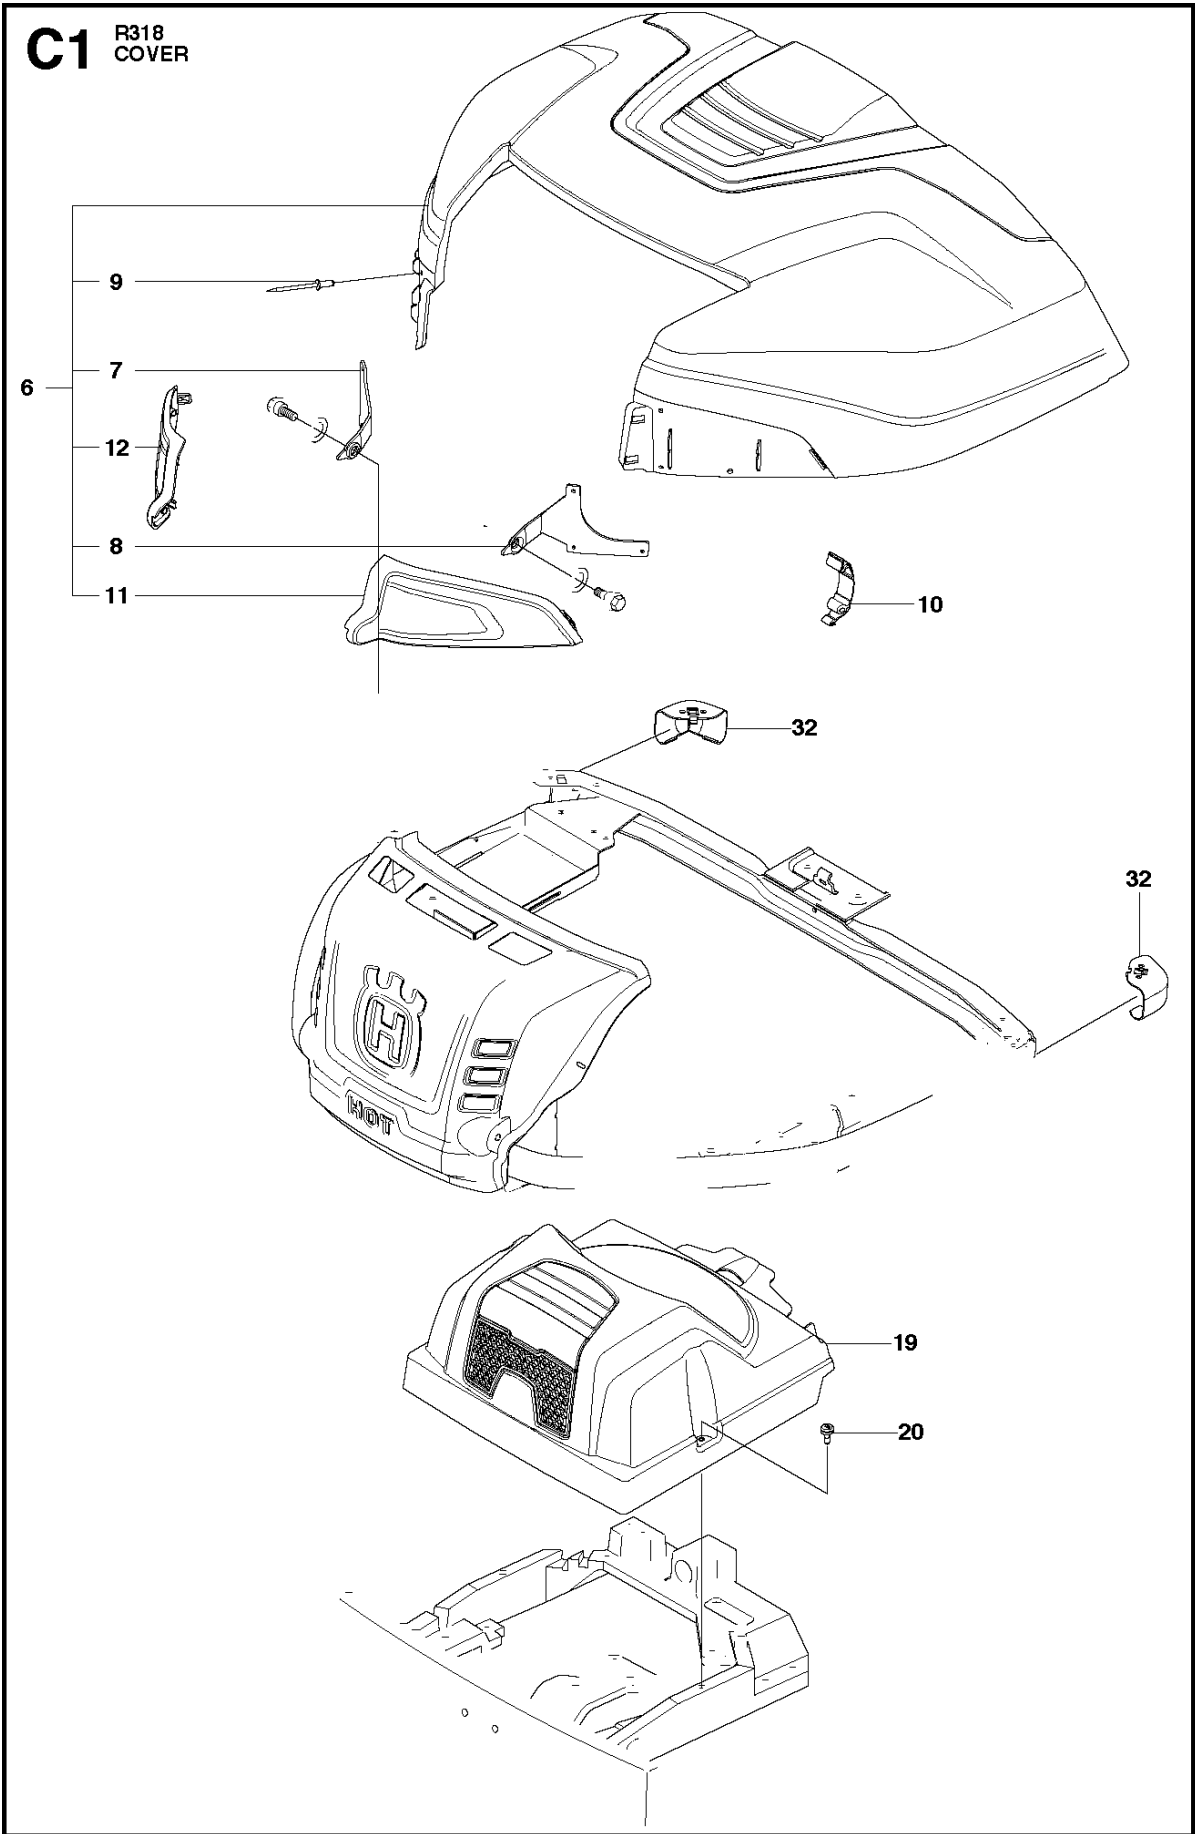

COVER

R318, 966757301, 967151601, 2012

Ref	Part No	Description	Remark	QTY	KIT
6	577 61 47-01	ENGINE HOOD ASSY		1	
7	578 11 37-01	HINGE		1	6
8	578 11 37-02	HINGE		1	6
9	722 79 54-02	RIVET		6	6
10	503 89 47-03	SNAP		1	
11	577 61 26-02	COVER		1	6
12	577 61 26-01	COVER		1	
19	578 26 12-01	TRANSMISSION COVER		1	
20	574 85 62-01	SCREW		2	
32	577 90 33-01	PLUG		2