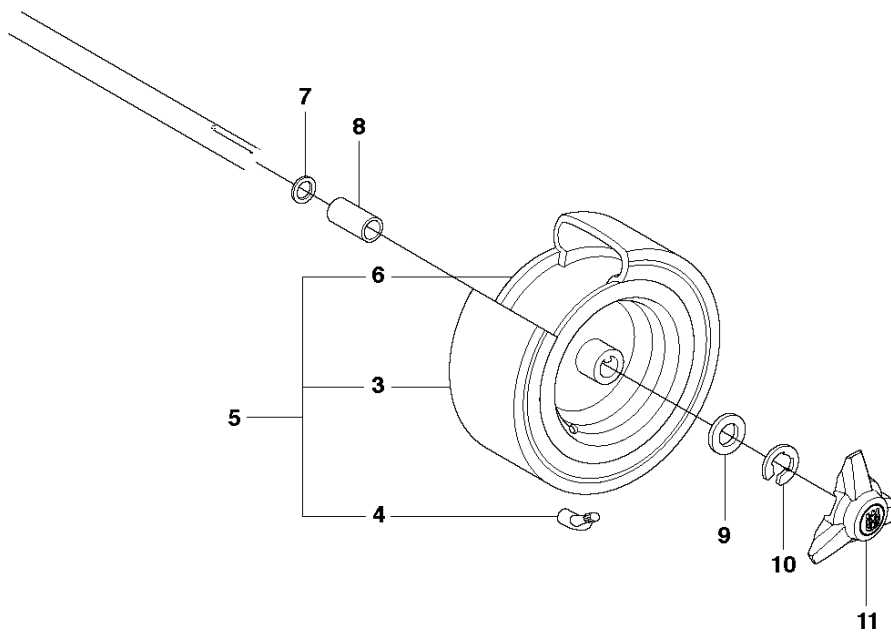

Q R318
WHEELS & TIRES

WHEELS & TIRES

R318, 966757301, 967151601, 2012

Ref	Part No	Description	Remark	QTY	KIT
1	523 01 22-02	WHEEL		2	
2	523 03 45-01	RIM		1	1
3	523 03 46-02	TYRE		1	1, 5
4	523 03 47-01	VALVE		1	1, 5
5	523 01 26-02	WHEEL		2	
6	523 03 48-01	RIM		1	5
7	506 50 48-05	WASHER		4	
8	506 59 62-03	SPACING SLEEVE		2	
9	506 50 48-03	WASHER		2	
10	506 89 90-01	E-CLIP		4	
11	544 35 35-01	HUB CAP		2	
12	544 35 35-02	HUB CAP		2	
13	725 24 59-61	SCREW EHHFT		2	
14	535 47 08-01	WHEEL AXLE		2