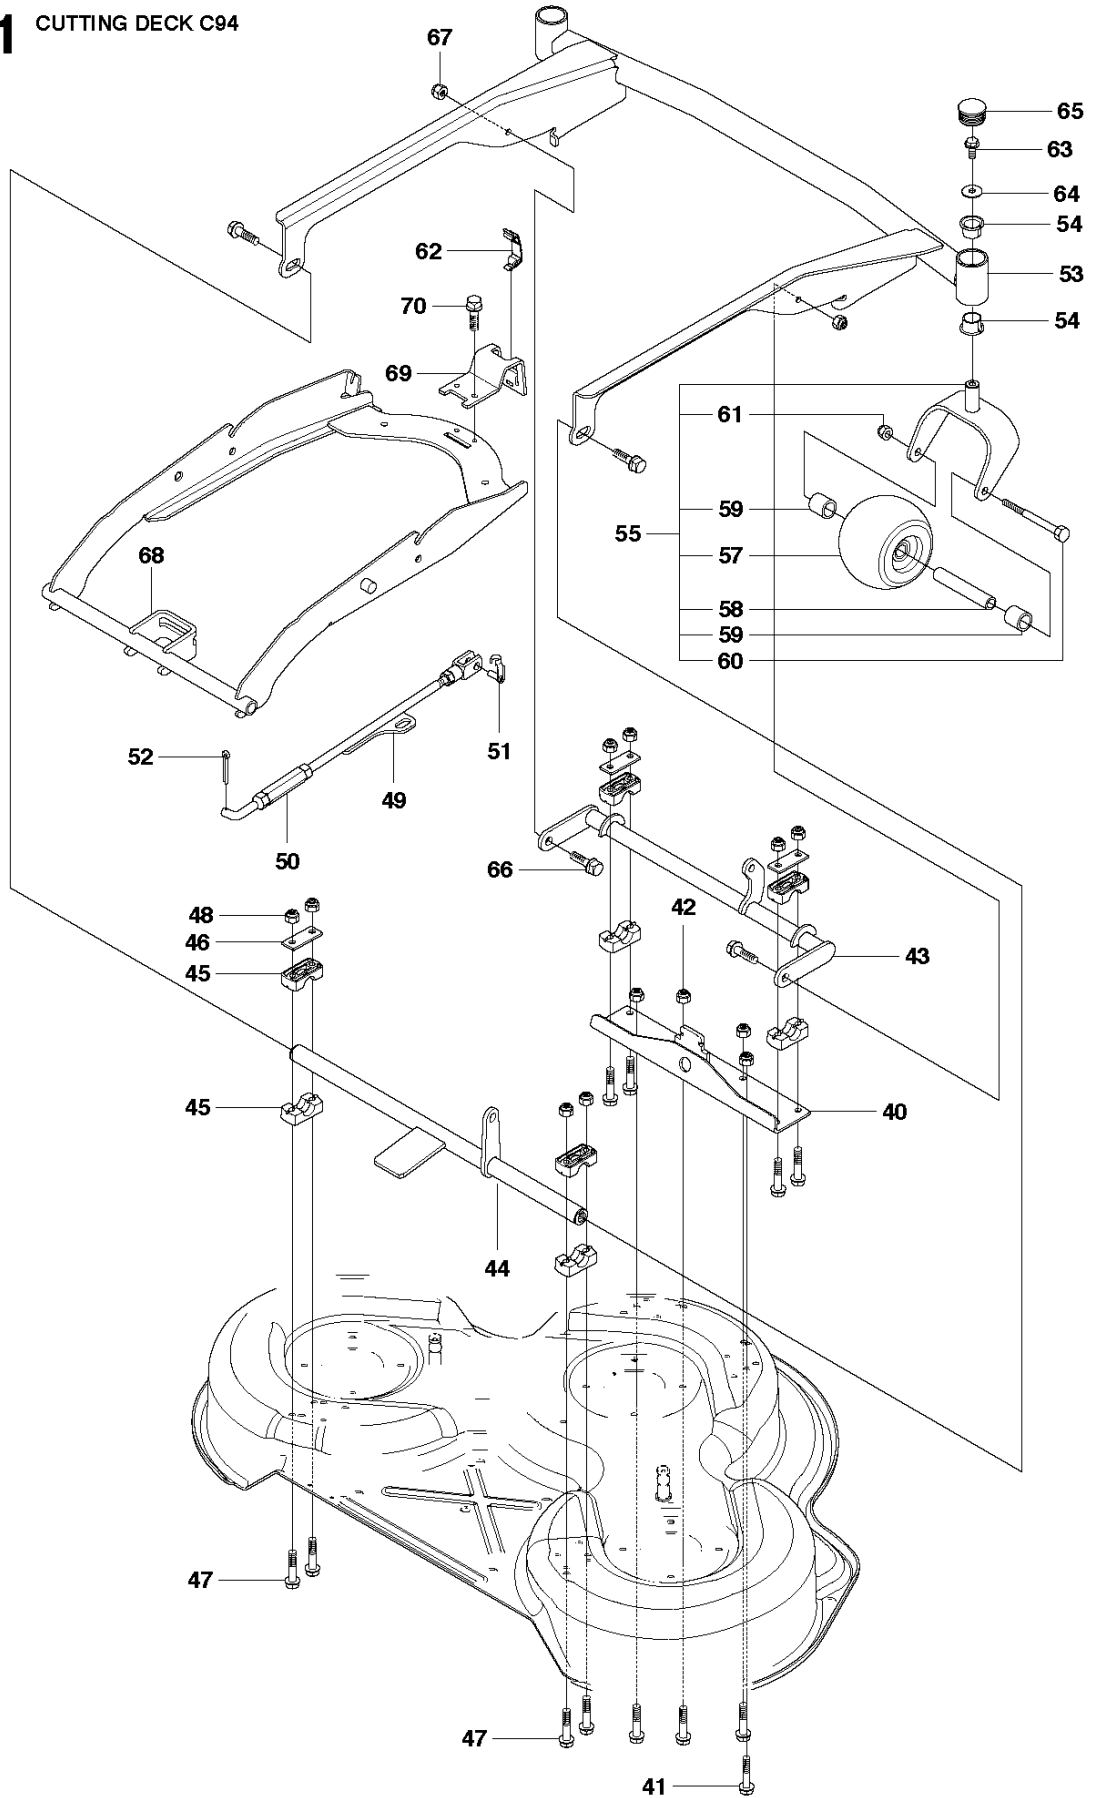

A1 CUTTING DECK C94

94CM CUTTING DECK

R318, 966757301, 967151601, 2012

Ref	Part No	Description	Remark	QTY KIT
40	544 22 07-01	CROSS BAR		1
41	544 22 59-01	CROSS BAR		1
42	506 86 96-01	BEARING		8
43	506 81 38-01	REINFORCING PLATE		2
44	578 85 61-01	BRACKET		1
45	506 86 96-01	BEARING		8
46	506 81 38-01	REINFORCING PLATE		4
47	725 24 61-51	SCREW EHHM		8
48	732 21 18-01	LOCK NUT		10
49	544 22 69-01	PARALLEL ROD		1
50	544 45 14-01	PARALLEL ROD		1
51	544 45 15-01	ADJUSTING ROD		1
52	506 89 76-01	NUT		1
53	731 23 20-51	HEXAGON NUT		1
54	574 56 19-01	BEARING		1
55	574 21 01-01	PIVOT WHEEL ASSY		1
57	735 31 13-20	E-CLIP		1
58	506 59 74-01	COLLAR SCREW		4
59	732 21 18-01	LOCK NUT		4
60	506 96 30-01	WHEEL ASSY		2
61	535 46 41-01	WASHER		4
62	735 31 17-00	CIRCLIP		2
63	578 17 67-01	BELT TENSIONER ASSY		1
64	506 97 68-01	SPRING		1
65	506 99 20-01	PIPE		1
66	725 24 60-51	SCREW EHHM		1
67	734 11 64-41	WASHER		1
68	544 36 24-01	SCREW		2
69	503 89 47-03	SNAP		1
70	725 23 68-61	SCREW EHHFT		2