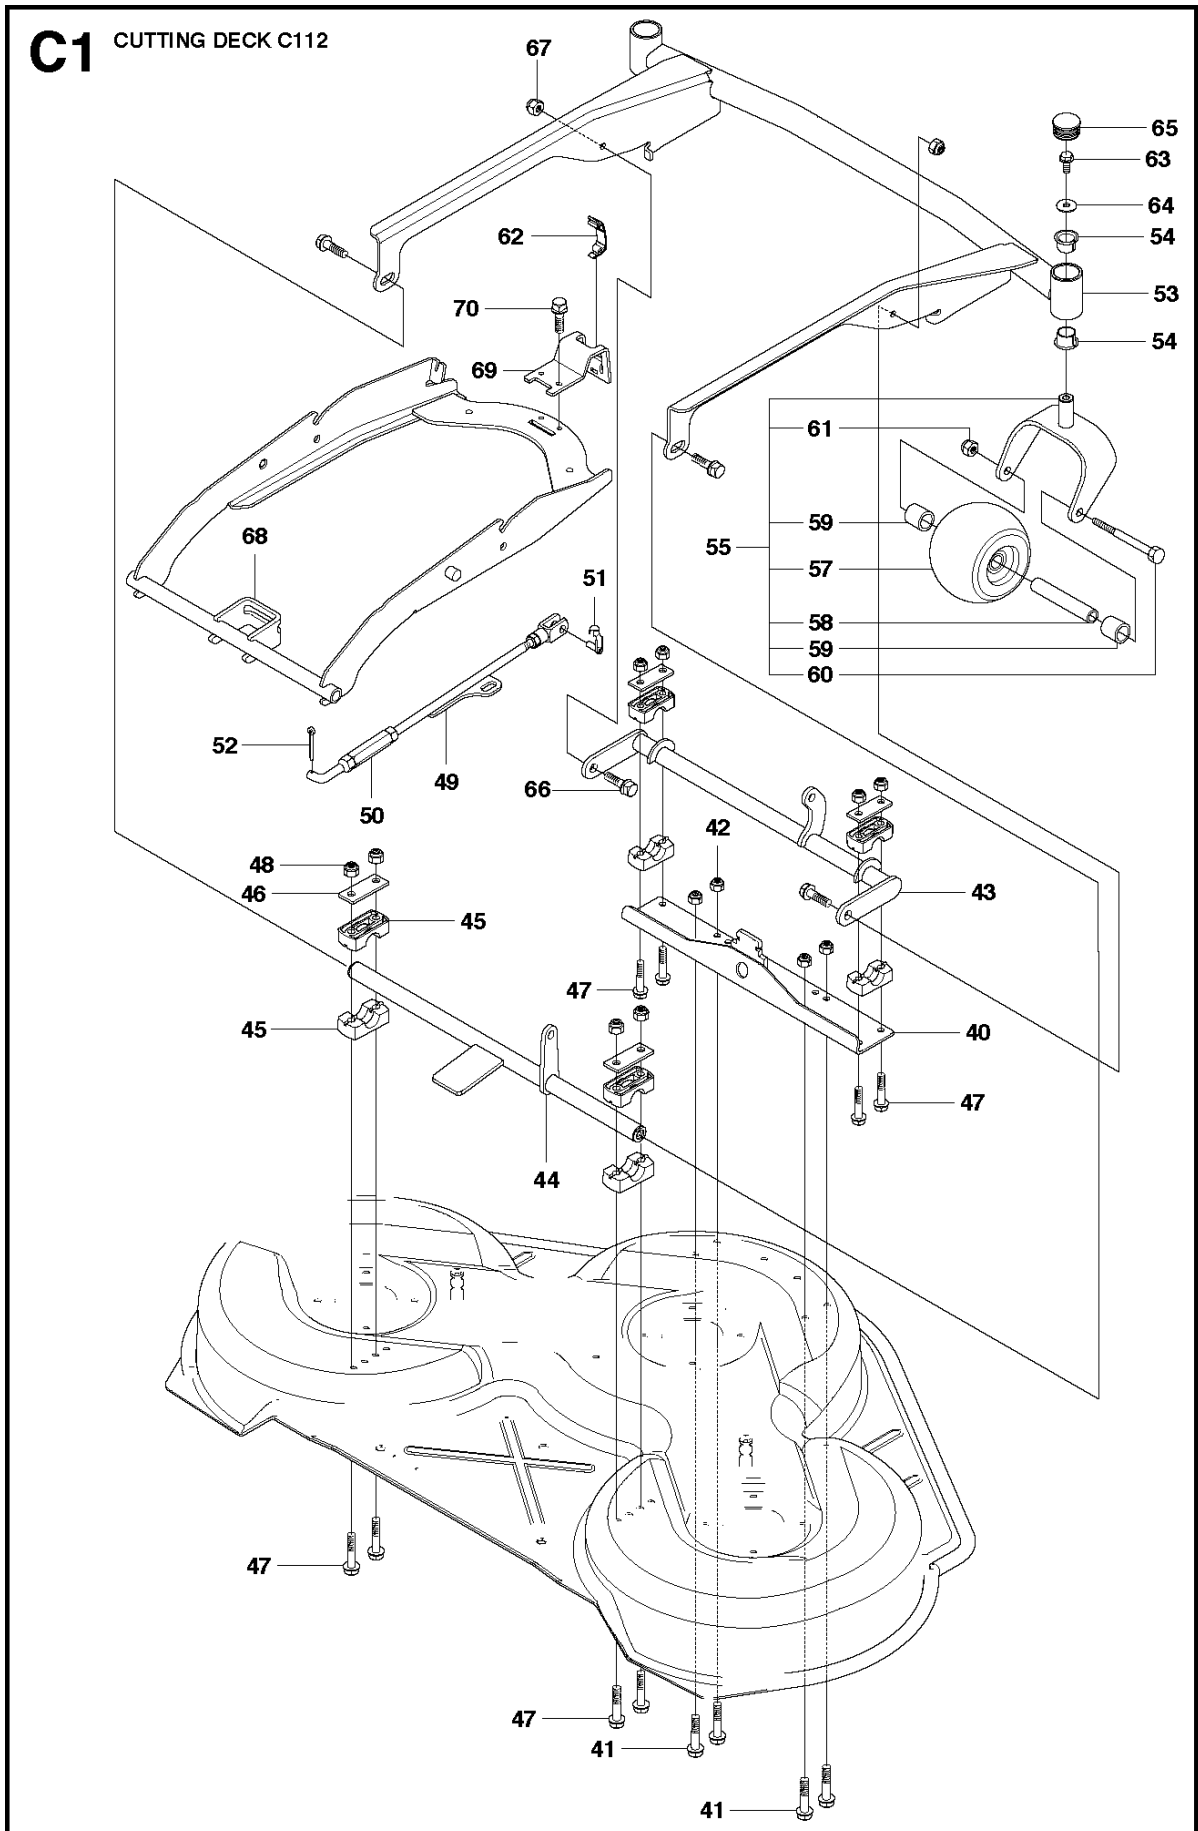

Ref	Part No	Description	Remark	QTY	KIT
40	523 09 53-01	BRACKET		1	
41	725 24 51-71	SCREW EHHM		4	
42	732 21 18-01	LOCK NUT		4	
43	502 64 18-05	CROSS BAR		1	
44	523 09 45-03	CROSS BAR		1	
45	506 86 96-01	BEARING		8	
46	506 81 38-01	REINFORCING PLATE		4	
47	725 24 61-51	SCREW EHHM		8	
48	732 21 18-01	LOCK NUT		8	
49	523 11 42-01	PARALLELL ROD ASSY		1	
50	502 64 23-01	PARALLEL ROD		1	
51	506 83 98-01	GAFFELLÄNK		1	
52	721 61 83-01	SPLIT PIN		1	
53	523 08 65-03	DECK FRAME		1	
54	574 56 19-01	BEARING		4	
55	574 21 01-01	PIVOT WHEEL ASSY		2	
57	506 96 30-01	WHEEL ASSY		1	55
58	506 81 08-02	WHEEL AXLE TUBE		1	55
59	506 87 41-02	SPACER		2	55
60	725 25 19-51	SCREW EHHM		1	55
61	732 21 20-51	NUT		1	55
62	503 89 47-03	SNAP		1	
63	506 57 01-04	SCREW EHHFM		2	
64	734 11 64-41	WASHER		2	
65	574 03 48-01	PLUG		2	
66	506 59 74-01	COLLAR SCREW		4	
67	732 21 18-01	LOCK NUT		2	
68	523 08 75-01	DECK ATTACHMENT		1	
69	523 11 46-01	LOCK		1	
70	725 23 68-61	SCREW EHHFT		2