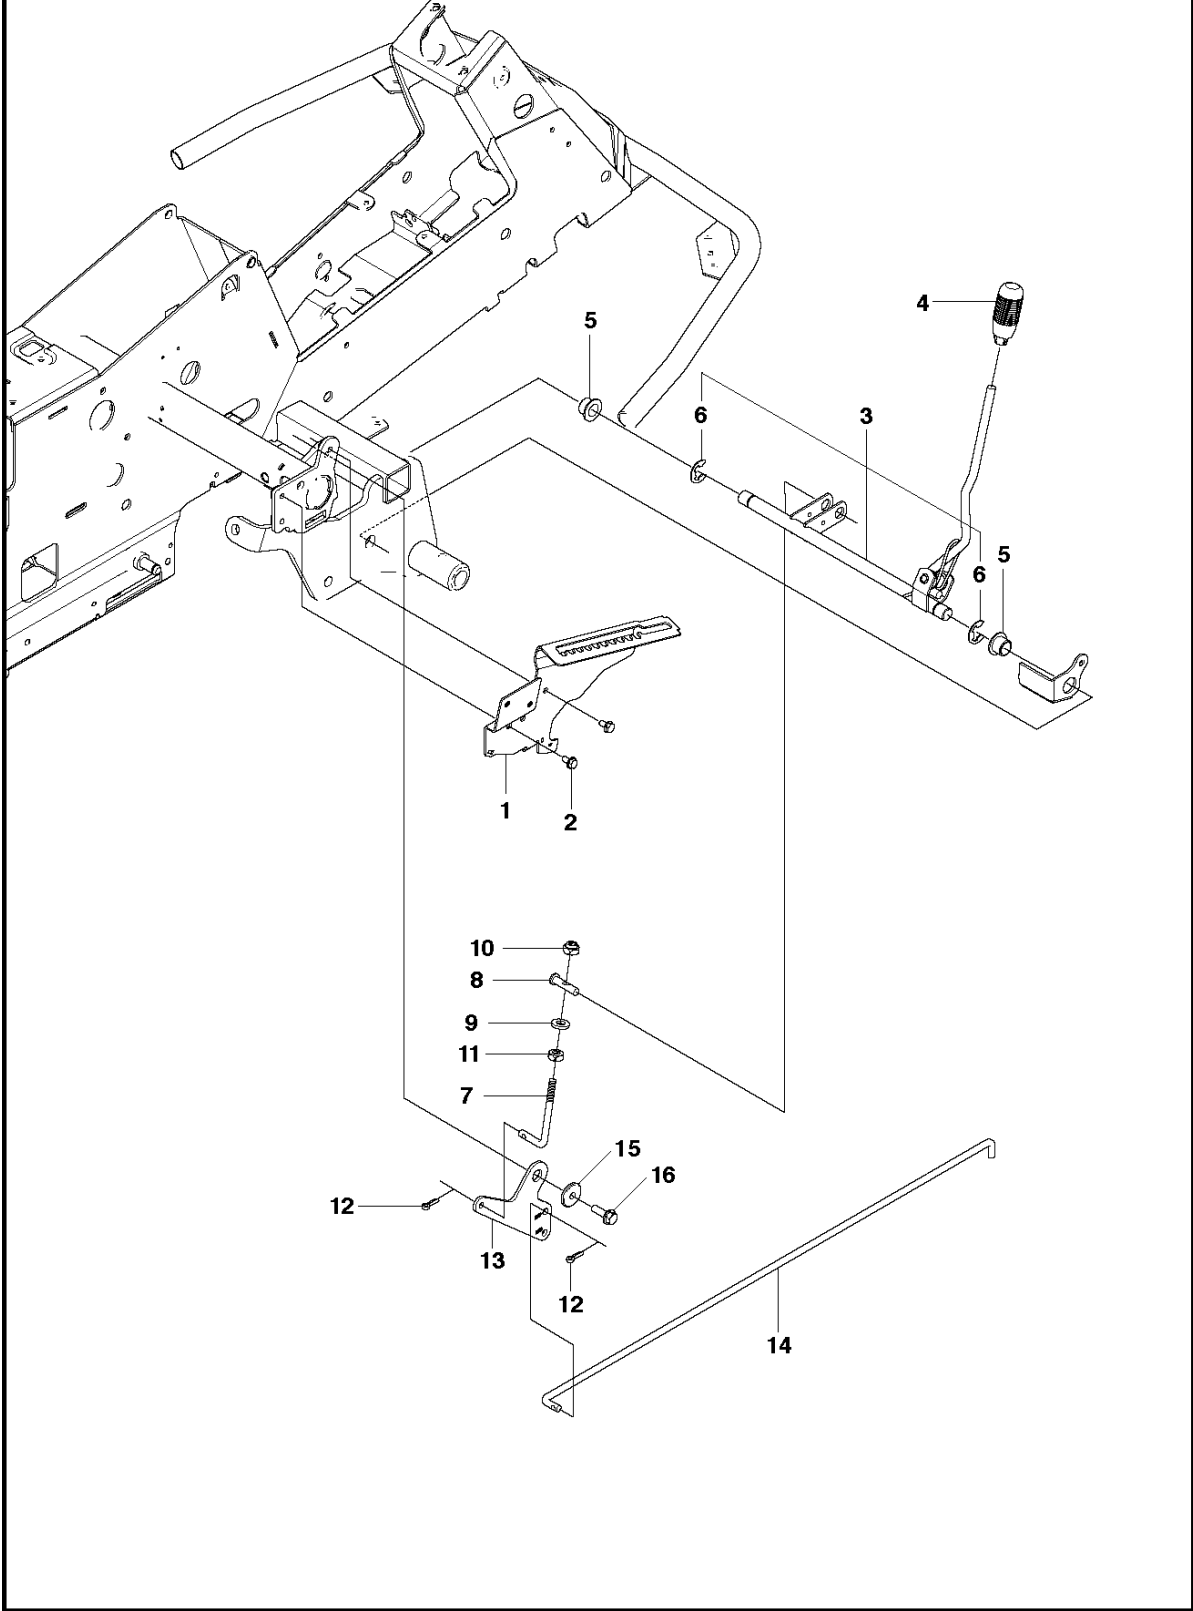

D R318
HEIGHT ADJUSTMENT

HEIGHT ADJUSTMENT

R318, 966757301, 967151601, 2012

Ref	Part No	Description	Remark	QTY KIT
1	578 00 13-02	BRACKET ASSY		1
2	506 57 01-03	SCREW EHHFM		2
3	577 99 99-01	HEIGHT ADJUSTER		1
4	506 54 20-01	HANDLE		1
5	506 55 43-01	BEARING		2
6	735 31 22-20	E-CLIP		2
7	506 90 82-01	HEIGHT ROD		1
8	506 78 46-01	PIN		1
9	734 11 72-01	WASHER		1
10	732 21 18-01	LOCK NUT		1
11	731 23 18-01	HEXAGON NUT		1
12	721 61 83-01	SPLIT PIN		2
13	578 04 07-01	LINK		1
14	523 11 45-01	CONNECTION ROD		1
15	506 91 87-02	WASHER		1
16	506 57 01-05	SCREW EHHFM		1