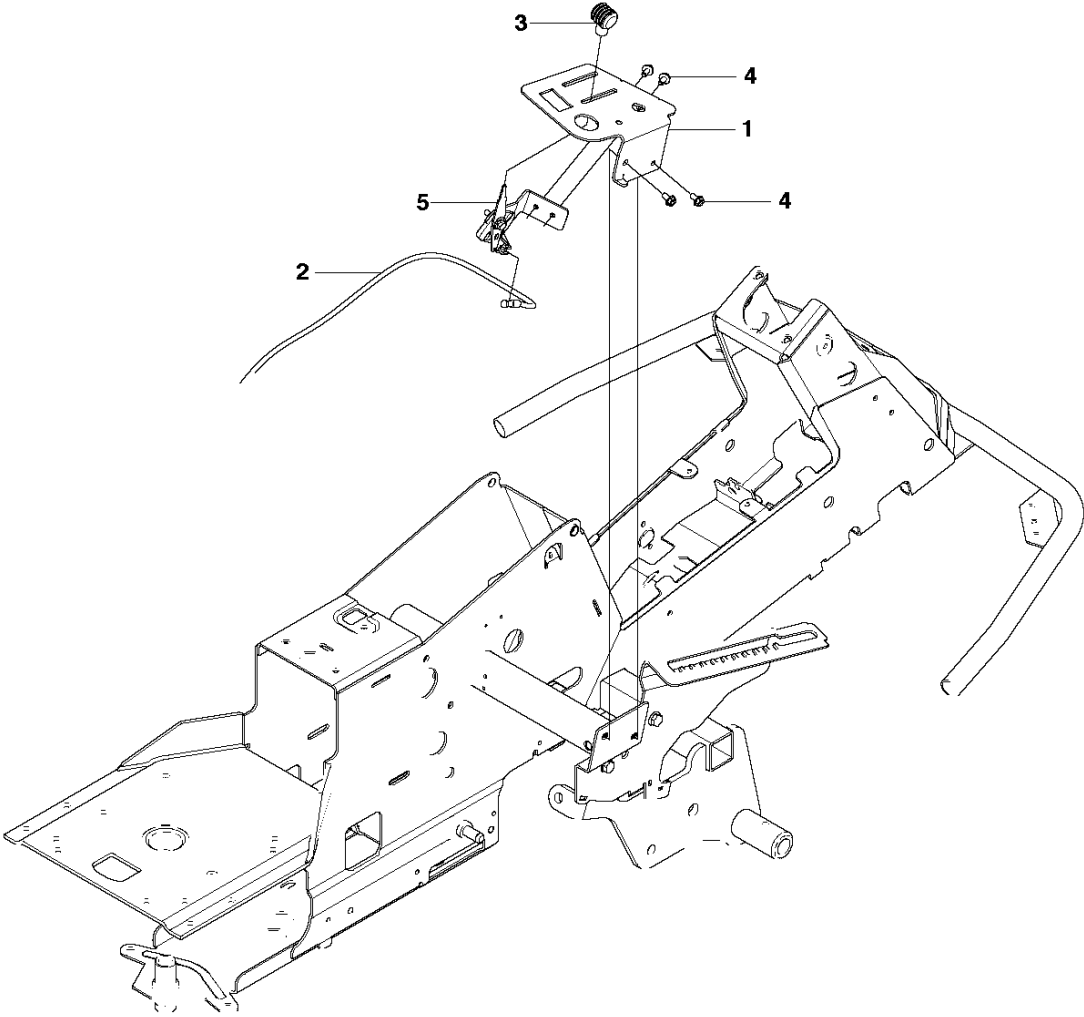

M R318
CONTROLS

CONTROLS

R318, 966757301, 967151601, 2012

Ref	Part No	Description	Remark	QTY KIT
1	578 03 31-01	SUPPORT		1
2	544 30 17-01	WIRE		1
3	506 88 91-01	KNOB		1
4	535 47 52-12	SCREW EHHFM		4
5	578 02 35-01	THROTTLE CONTROL		1