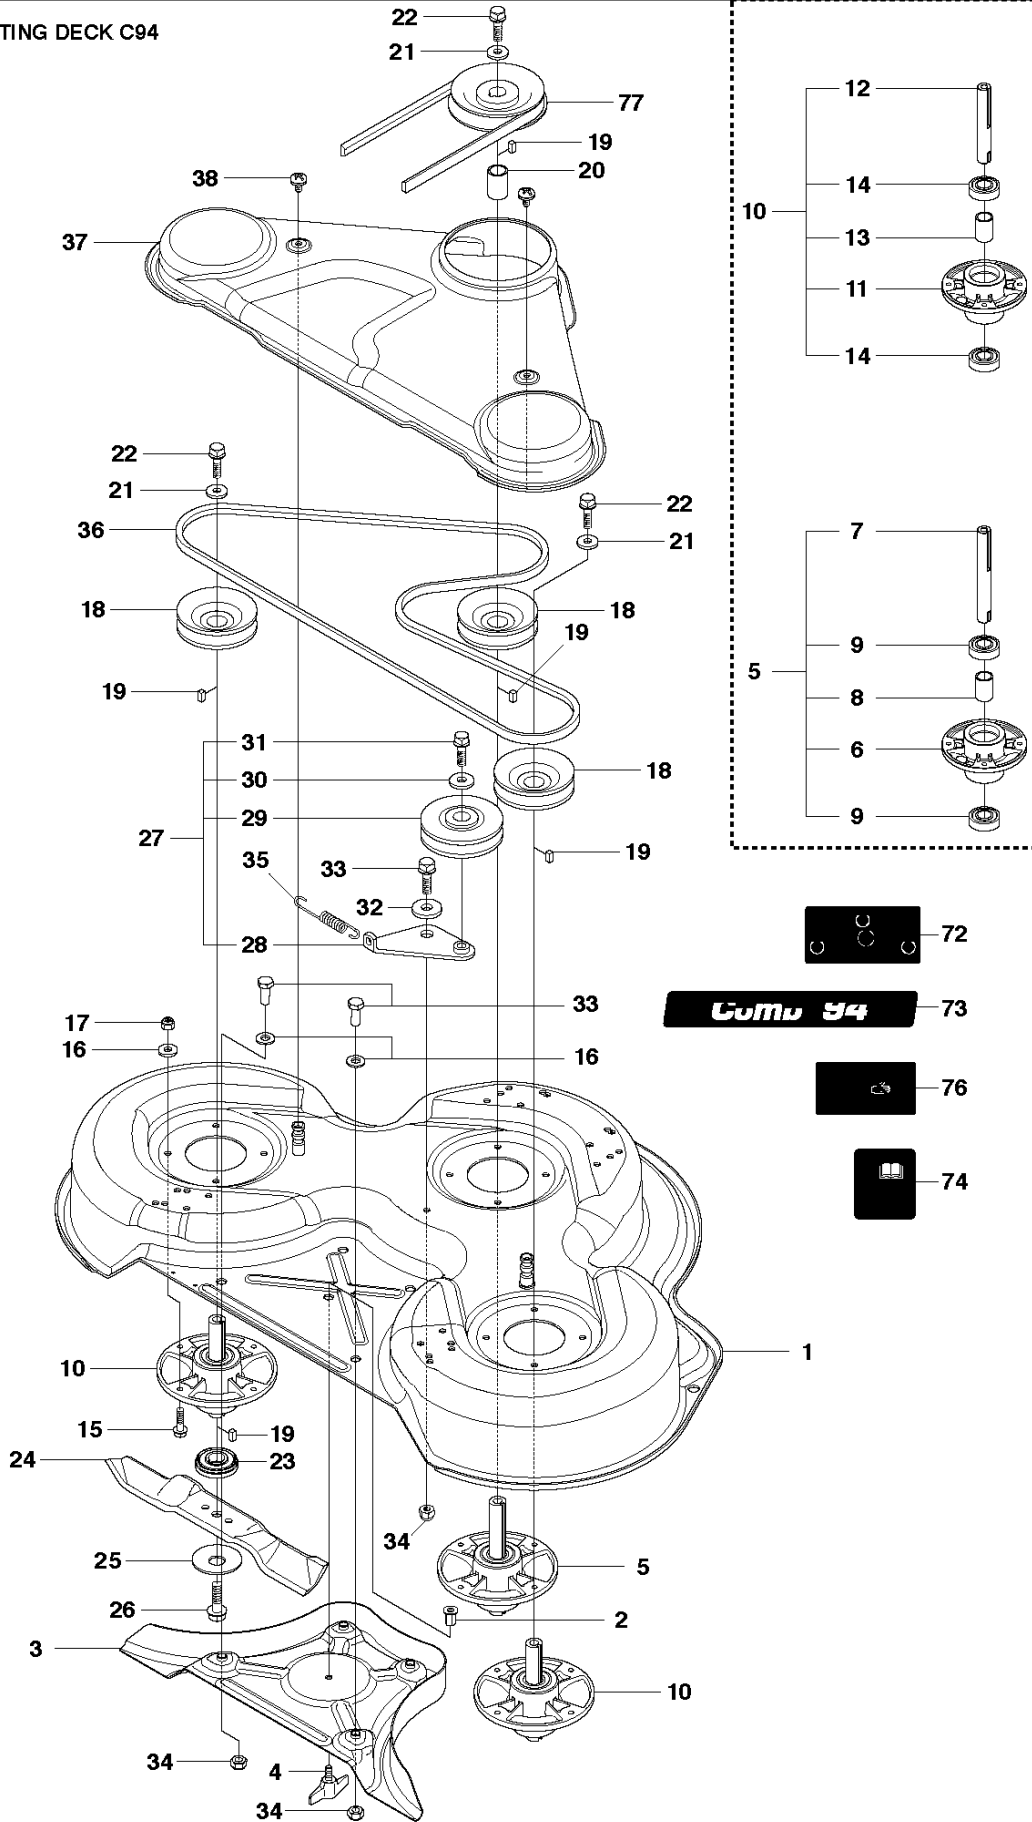

A2 CUTTING DECK C94

94CM CUTTING DECK

R318, 966757301, 967151601, 2012

Ref	Part No	Description	Remark	QTY	KIT
1	544 06 57-06	CUTTING DECK		1	
2	506 91 62-01	BLIND RIVET NUT		1	
3	544 06 58-01	PLUG		1	
4	544 06 61-01	KNOB		1	
5	576 38 41-01	BLADE HOUSING ASSY		1	
6	576 38 42-01	BEARING HOUSING		1	5
7	576 38 43-01	SHAFT		1	5
8	576 38 44-01	SPACING SLEEVE		1	5
9	738 23 04-34	BALL BEARING		2	5
10	576 38 41-02	BLADE HOUSING ASSY		2	
11	576 38 42-01	BEARING HOUSING		1	10
12	576 38 43-02	SHAFT		1	10
13	576 38 44-01	SPACING SLEEVE		1	10
14	738 23 04-34	BALL BEARING		2	10
15	535 42 38-01	SCREW RSQM		12	
16	734 11 64-01	WASHER		14	
17	732 21 18-01	LOCK NUT		12	
18	506 92 21-01	PULLEY		3	
19	506 53 35-01	PARALLEL KEY		7	
20	544 06 80-02	SPACING SLEEVE		1	
21	734 11 74-41	WASHER		3	
22	544 11 41-01	SCREW EHHM		3	
23	535 50 42-02	BLADE BRACKET		3	
24	505 54 45-01	RIDE ON BLADE		3	
25	506 79 23-01	KNIFE PLATE		3	
26	544 11 41-01	SCREW EHHM		3	
27	506 54 07-01	BELT TENSIONER ASSY		1	
28	506 51 95-01	SPÄNNARM KPL.		1	27
29	506 53 27-01	PULLEY		1	27
30	734 11 64-41	WASHER		1	27
31	506 55 83-02	SCREW EHHFT		1	27
32	506 91 87-02	WASHER		1	
33	725 24 51-71	SCREW EHHM		2	
34	732 21 18-01	LOCK NUT		1	
35	506 53 31-01	SPRING		1	
36	505 20 86-01	BELT		1	
37	544 06 63-01	BELT COVER		1	
38	544 40 05-01	SCREW		2	
72	506 78 97-01	LABEL		1	
73	544 23 81-01	LABEL		2	
74	506 92 90-01	LABEL		1	
76	574 51 00-01	DECAL		2	
77	506 77 86-01	PULLEY		1