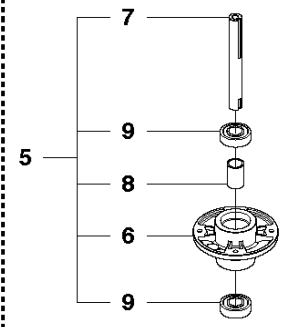

# SPARE PARTS LIST

RIDERS

R216 AWD, 966757101, 2012

**V2** CUTTING DECK C103

73 **Combi 103**

Ref	Part No	Description	Remark	QTY	KIT
1	504 56 98-05	DECK SHELL ASSY		1	
2	506 91 62-01	BLIND RIVET NUT		3	
3	544 44 92-01	PLUG		1	
4	506 57 01-04	SCREW EHHFM		3	
5	576 38 41-03	BLADE HOUSING ASSY		1	
6	576 38 42-01	BEARING HOUSING		1	5
7	576 38 43-03	SHAFT		1	5
8	576 38 44-01	SPACING SLEEVE		1	5
9	738 23 04-34	BALL BEARING		2	5
10	576 38 41-02	BLADE HOUSING ASSY		2	
11	576 38 42-01	BEARING HOUSING		1	10
12	576 38 43-02	SHAFT		1	10
13	576 38 44-01	SPACING SLEEVE		1	10
14	738 23 04-34	BALL BEARING		2	10
15	535 42 38-01	SCREW RSQM		12	
16	734 11 64-01	WASHER		12	
17	732 21 18-01	LOCK NUT		12	
18	506 92 21-01	PULLEY		3	
19	506 53 35-01	PARALLEL KEY		7	
20	544 06 80-03	SPACING SLEEVE		1	
21	734 11 74-41	WASHER		3	
22	544 11 41-01	SCREW EHHM		3	
23	535 50 42-02	BLADE BRACKET		3	
24	504 18 82-01	RIDE ON BLADE		3	
25	506 79 23-01	KNIFE PLATE		3	
26	544 11 41-01	SCREW EHHM		3	
27	506 54 07-01	BELT TENSIONER ASSY		1	
28	506 51 95-01	SPÄNNARM KPL.		1	27
29	506 53 27-01	PULLEY		1	27
30	734 11 64-41	WASHER		1	27
31	506 55 83-02	SCREW EHHFT		1	27
32	506 91 87-02	WASHER		1	
33	725 24 51-71	SCREW EHHM		1	
34	732 21 18-01	LOCK NUT		1	
35	506 53 31-01	SPRING		1	
36	506 76 85-01	DRIVE BELT		1	
37	544 09 61-01	BELT COVER		1	
38	544 40 05-01	SCREW		2	
72	506 78 97-01	LABEL		1	
73	544 23 81-03	LABEL		1	
74	506 92 90-01	LABEL		1	
76	574 51 00-01	DECAL		1	
77	506 77 86-01	PULLEY		1	