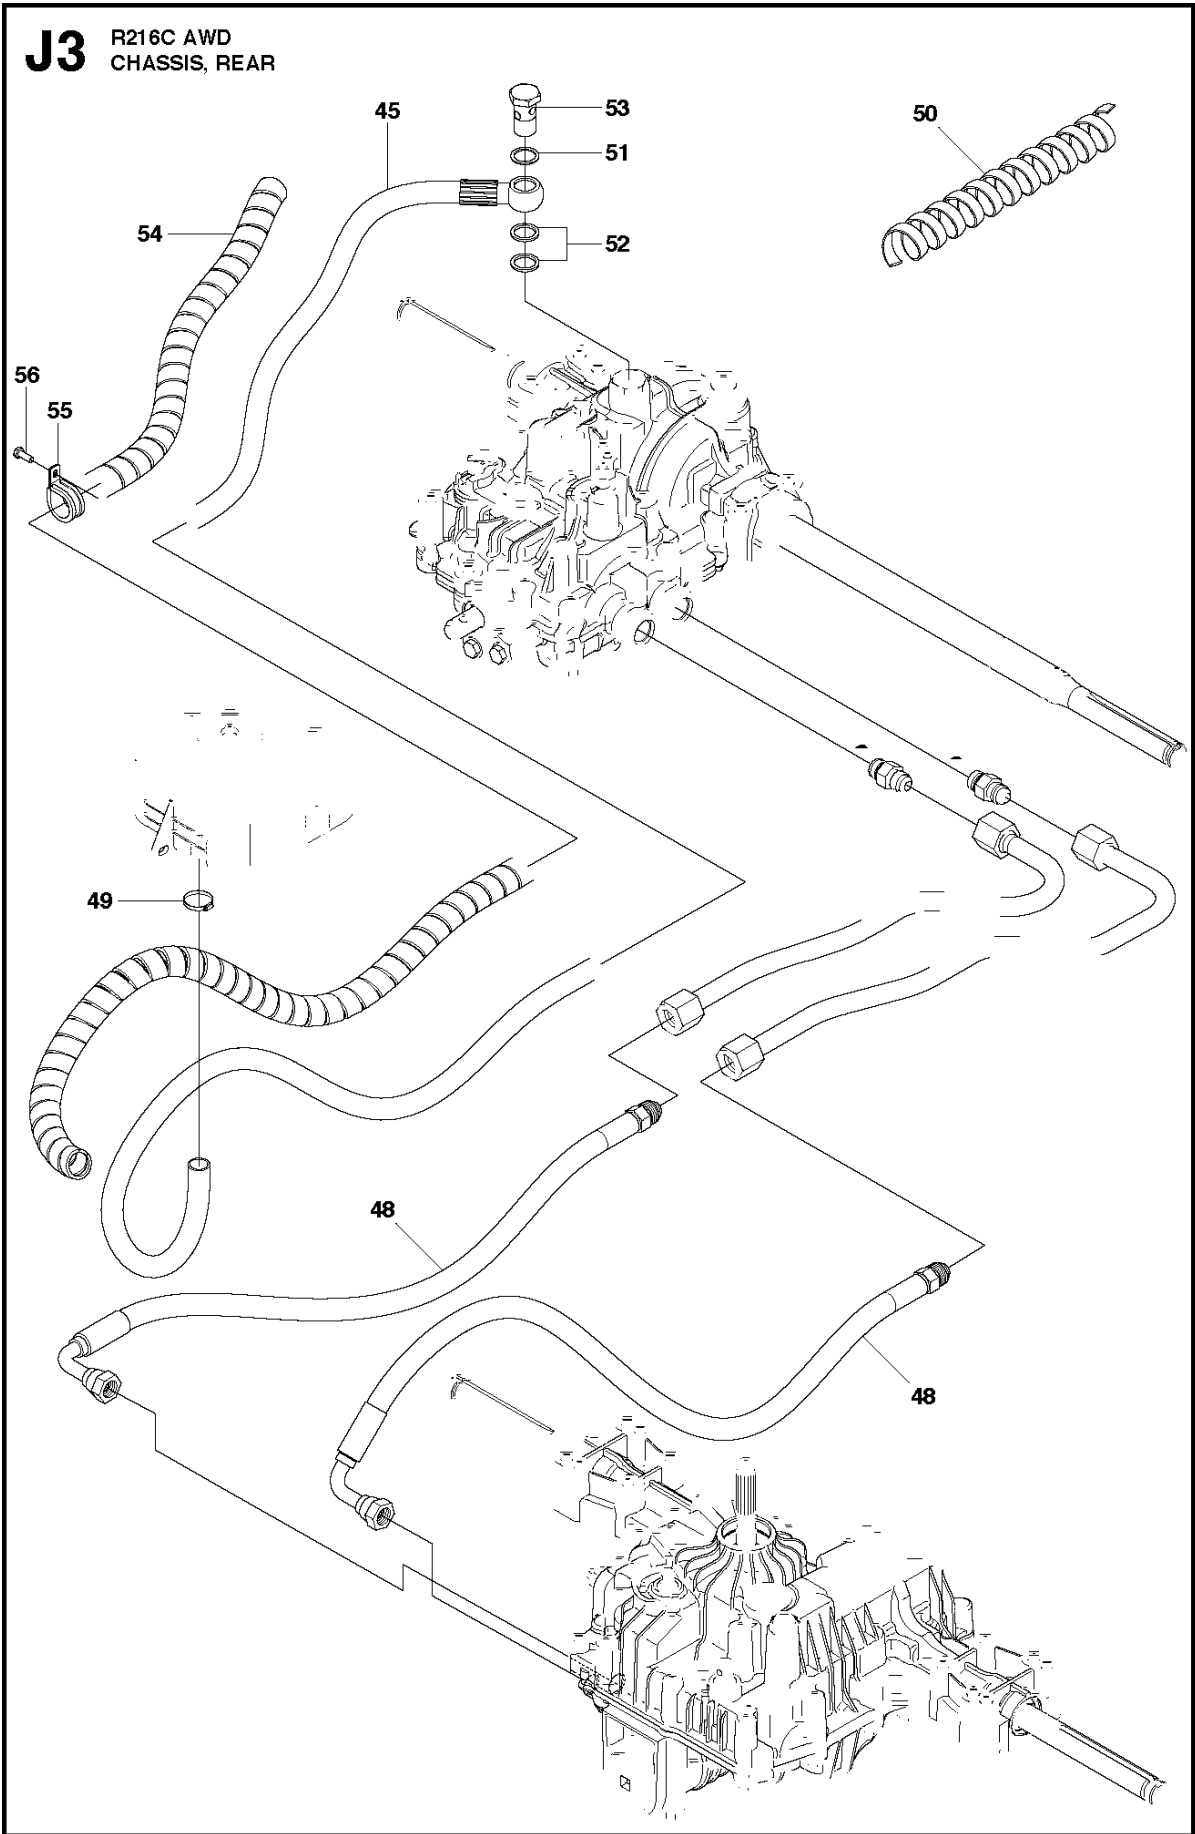

CHASSIS REAR

R216 AWD, 966757101, 2012

Ref	Part No	Description	Remark	QTY KIT
45	578 29 50-03	HYDRAULIC HOSE		1
48	544 45 64-03	HYDRAULIC HOSE		2
49	505 13 11-01	HOSE CLAMP		1
50	544 02 66-01	HOSE GUARD		1
51	544 01 00-01	GASKET		1
52	544 01 00-03	GASKET		2
53	544 02 05-01	PIPE FITTING		1
54	544 02 66-07	HOSE GUARD		1
55	574 53 12-01	HOSE CLAMP		1
56	725 23 68-61	SCREW EHHFT		1