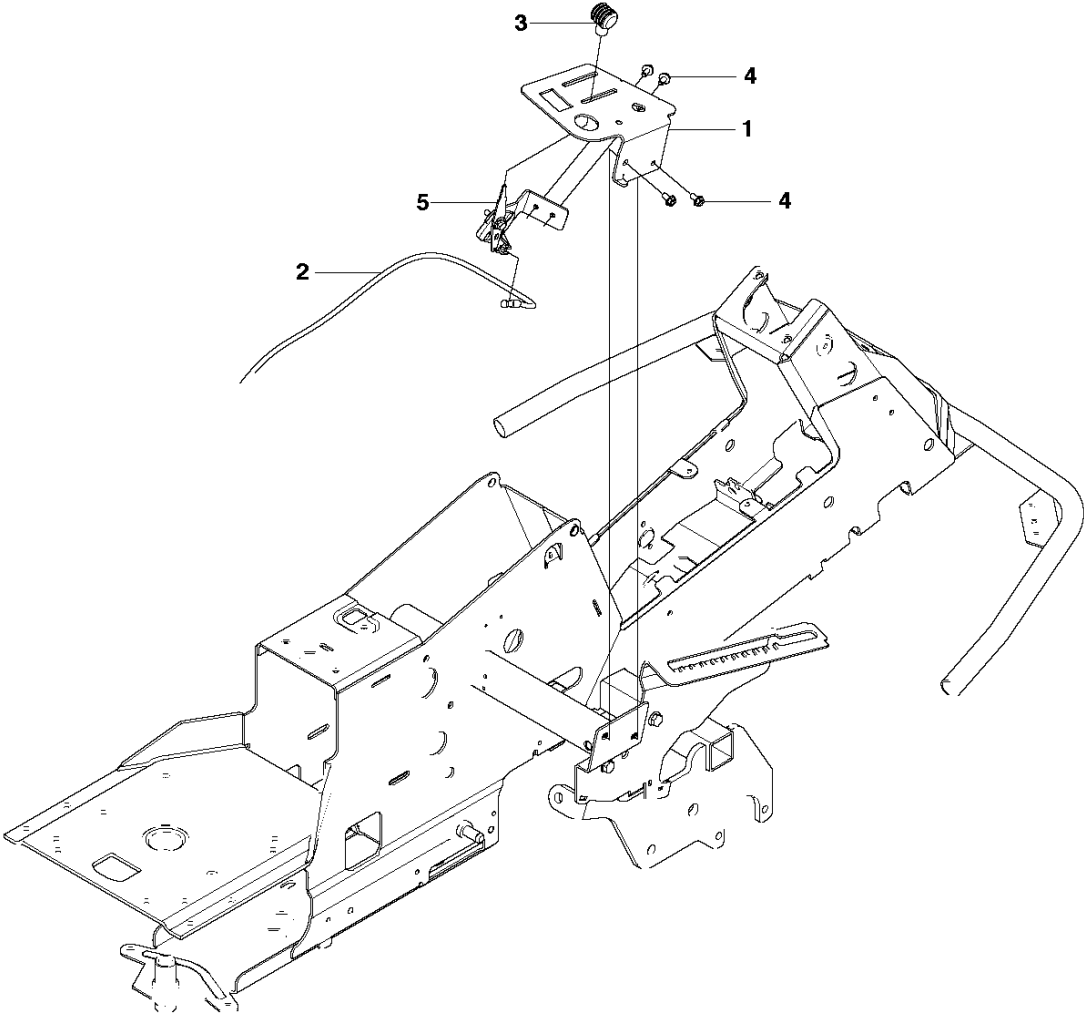

N R216 AWD
CONTROLS

CONTROLS

R216 AWD, 966757101, 2012

Ref	Part No	Description	Remark	QTY KIT
1	578 03 31-01	SUPPORT		1
2	544 30 17-01	WIRE		1
3	506 88 91-01	KNOB		1
4	535 47 52-12	SCREW EHHFM		4
5	578 02 35-01	THROTTLE CONTROL		1