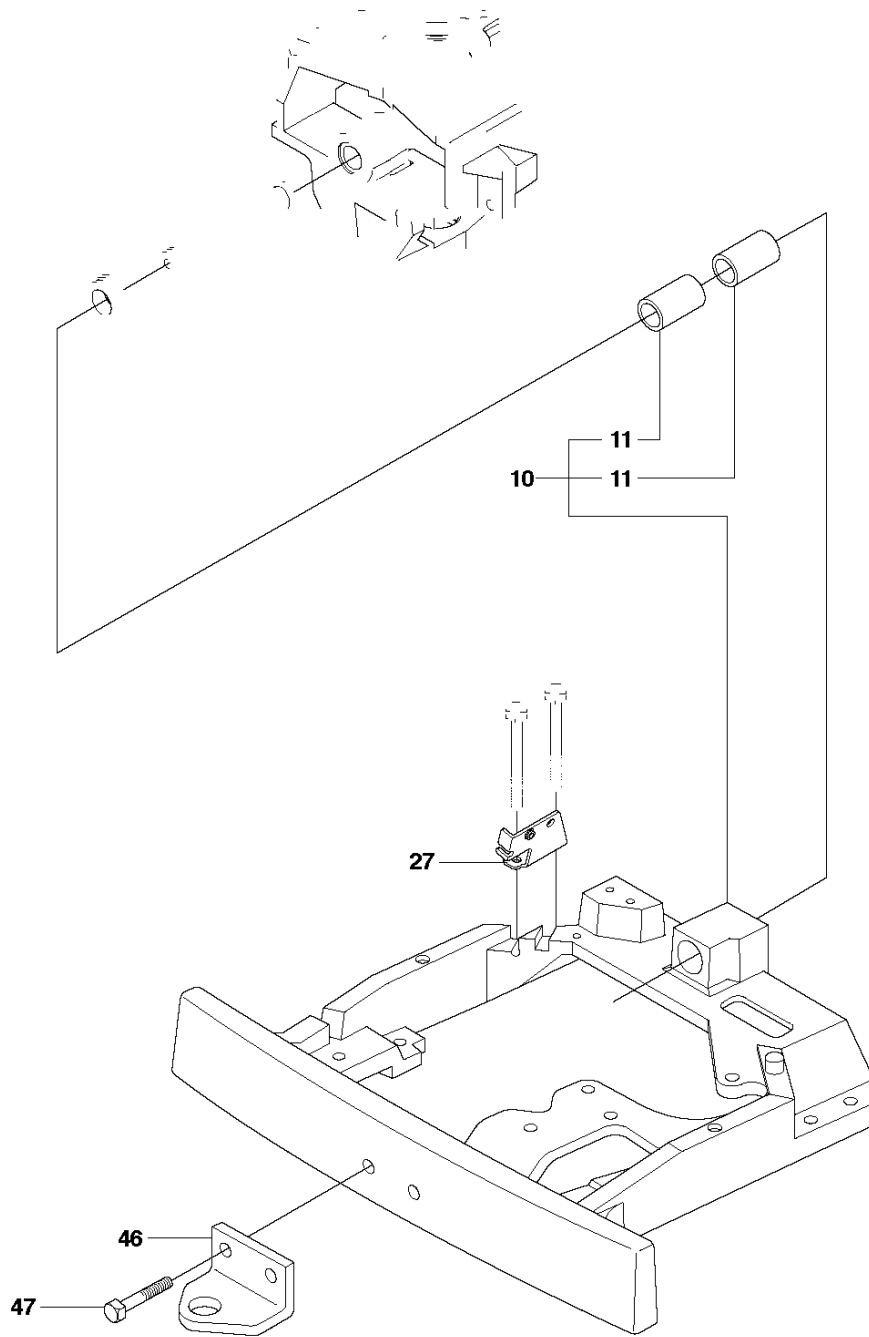

J1 R216 AWD
CHASSIS, REAR

CHASSIS REAR

R216 AWD, 966757101, 2012

Ref	Part No	Description	Remark	QTY	KIT
10	535 40 60-01	BRACKET ASSY		1	
11	506 98 61-02	GLIDLAGER		2	10
26	544 26 21-01	BRACKET		1	
46	506 88 99-01	HITCH		1	
47	725 24 93-71	SCREW EHHM		2