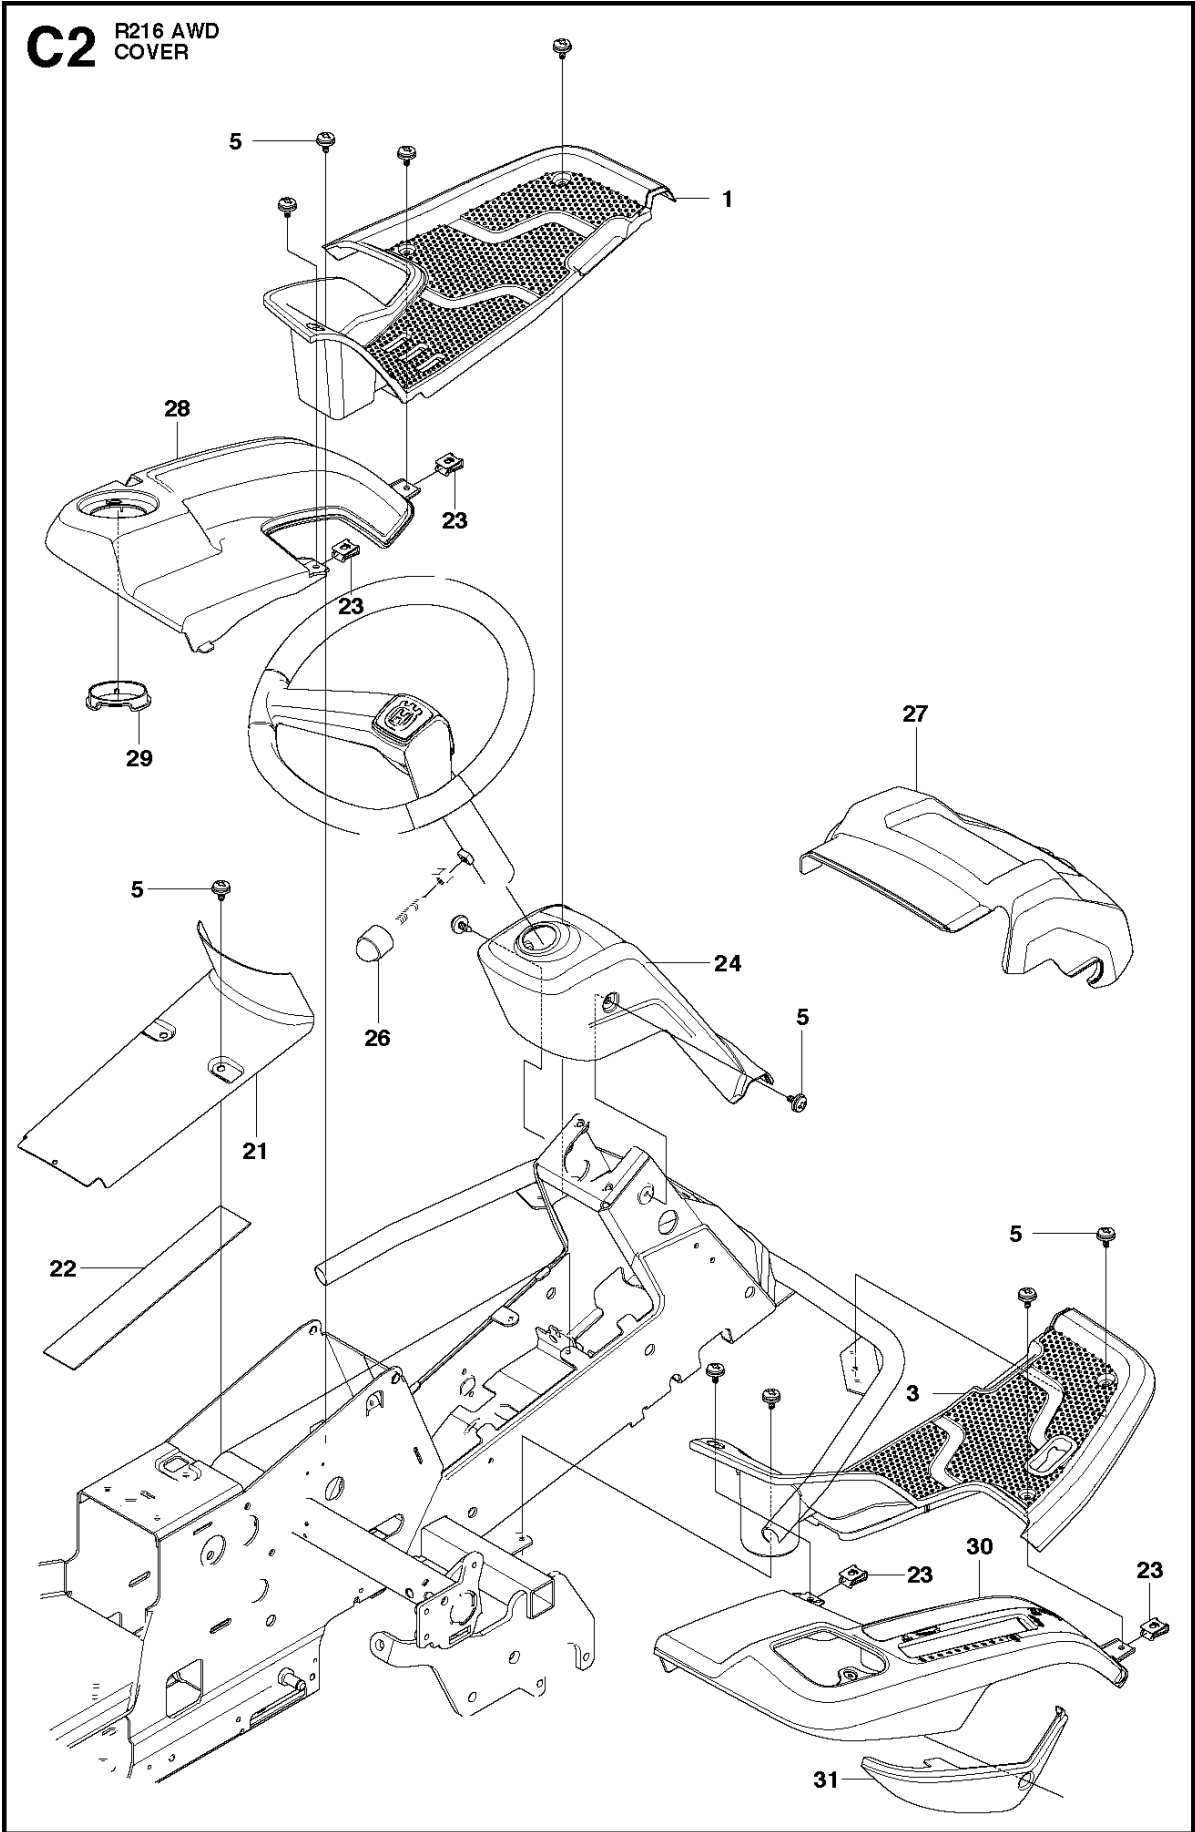

COVER

R216 AWD, 966757101, 2012

Ref	Part No	Description	Remark	QTY KIT
1	577 72 93-01	FOOT PLATE		1
3	577 72 94-01	FOOT PLATE		1
5	544 40 05-01	SCREW		14
21	544 23 92-01	COVER		1
22	544 42 75-01	MAT		1
23	535 42 91-01	SPRING NUT		4
24	577 61 58-01	COVER		1
26	544 43 32-01	PROTECTIVE COVER		1
27	578 77 63-01	UNIT COVER		1
28	577 72 95-01	FENDER		1
29	577 76 45-01	LOCKING NUT		1
30	577 72 96-01	FENDER		1
31	577 73 75-01	CONTROL COVER		1