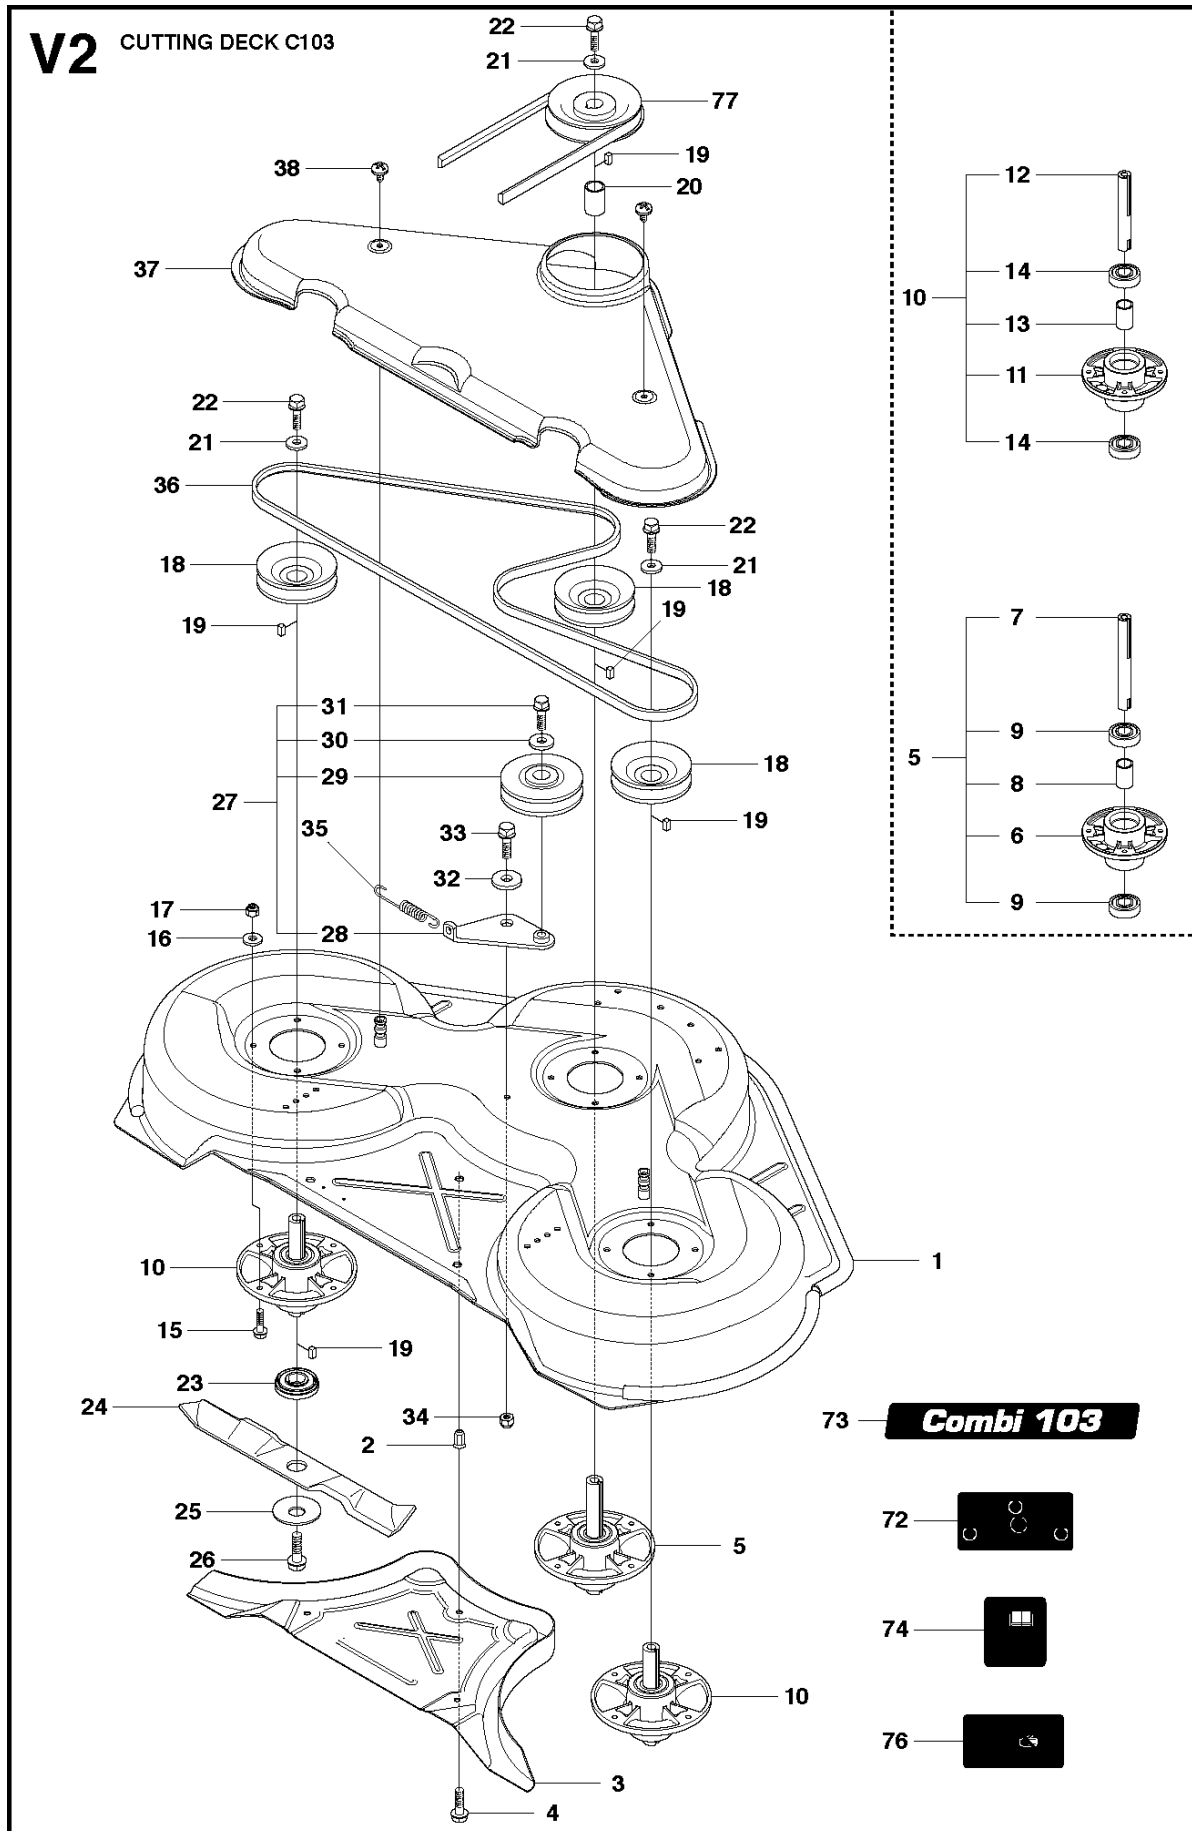

V2 CUTTING DECK C103

73 **Combi 103**

Ref	Part No	Description	Remark	QTY	KIT
1	504 56 98-05	DECK SHELL ASSY		1	
2	506 91 62-01	BLIND RIVET NUT		3	
3	544 44 92-01	PLUG		1	
4	506 57 01-04	SCREW EHHFM		3	
5	576 38 41-03	BLADE HOUSING ASSY		1	
6	576 38 42-01	BEARING HOUSING		1	5
7	576 38 43-03	SHAFT		1	5
8	576 38 44-01	SPACING SLEEVE		1	5
9	738 23 04-34	BALL BEARING		2	5
10	576 38 41-02	BLADE HOUSING ASSY		2	
11	576 38 42-01	BEARING HOUSING		1	10
12	576 38 43-02	SHAFT		1	10
13	576 38 44-01	SPACING SLEEVE		1	10
14	738 23 04-34	BALL BEARING		2	10
15	535 42 38-01	SCREW RSQM		12	
16	734 11 64-01	WASHER		12	
17	732 21 18-01	LOCK NUT		12	
18	506 92 21-01	PULLEY		3	
19	506 53 35-01	PARALLEL KEY		7	
20	544 06 80-03	SPACING SLEEVE		1	
21	734 11 74-41	WASHER		3	
22	544 11 41-01	SCREW EHHM		3	
23	535 50 42-02	BLADE BRACKET		3	
24	504 18 82-01	RIDE ON BLADE		3	
25	506 79 23-01	KNIFE PLATE		3	
26	544 11 41-01	SCREW EHHM		3	
27	506 54 07-01	BELT TENSIONER ASSY		1	
28	506 51 95-01	SPÄNNARM KPL.		1	27
29	506 53 27-01	PULLEY		1	27
30	734 11 64-41	WASHER		1	27
31	506 55 83-02	SCREW EHHFT		1	27
32	506 91 87-02	WASHER		1	
33	725 24 51-71	SCREW EHHM		1	
34	732 21 18-01	LOCK NUT		1	
35	506 53 31-01	SPRING		1	
36	506 76 85-01	DRIVE BELT		1	
37	544 09 61-01	BELT COVER		1	
38	544 40 05-01	SCREW		2	
72	506 78 97-01	LABEL		1	
73	544 23 81-03	LABEL		1	
74	506 92 90-01	LABEL		1	
76	574 51 00-01	DECAL		1	
77	506 77 86-01	PULLEY		1