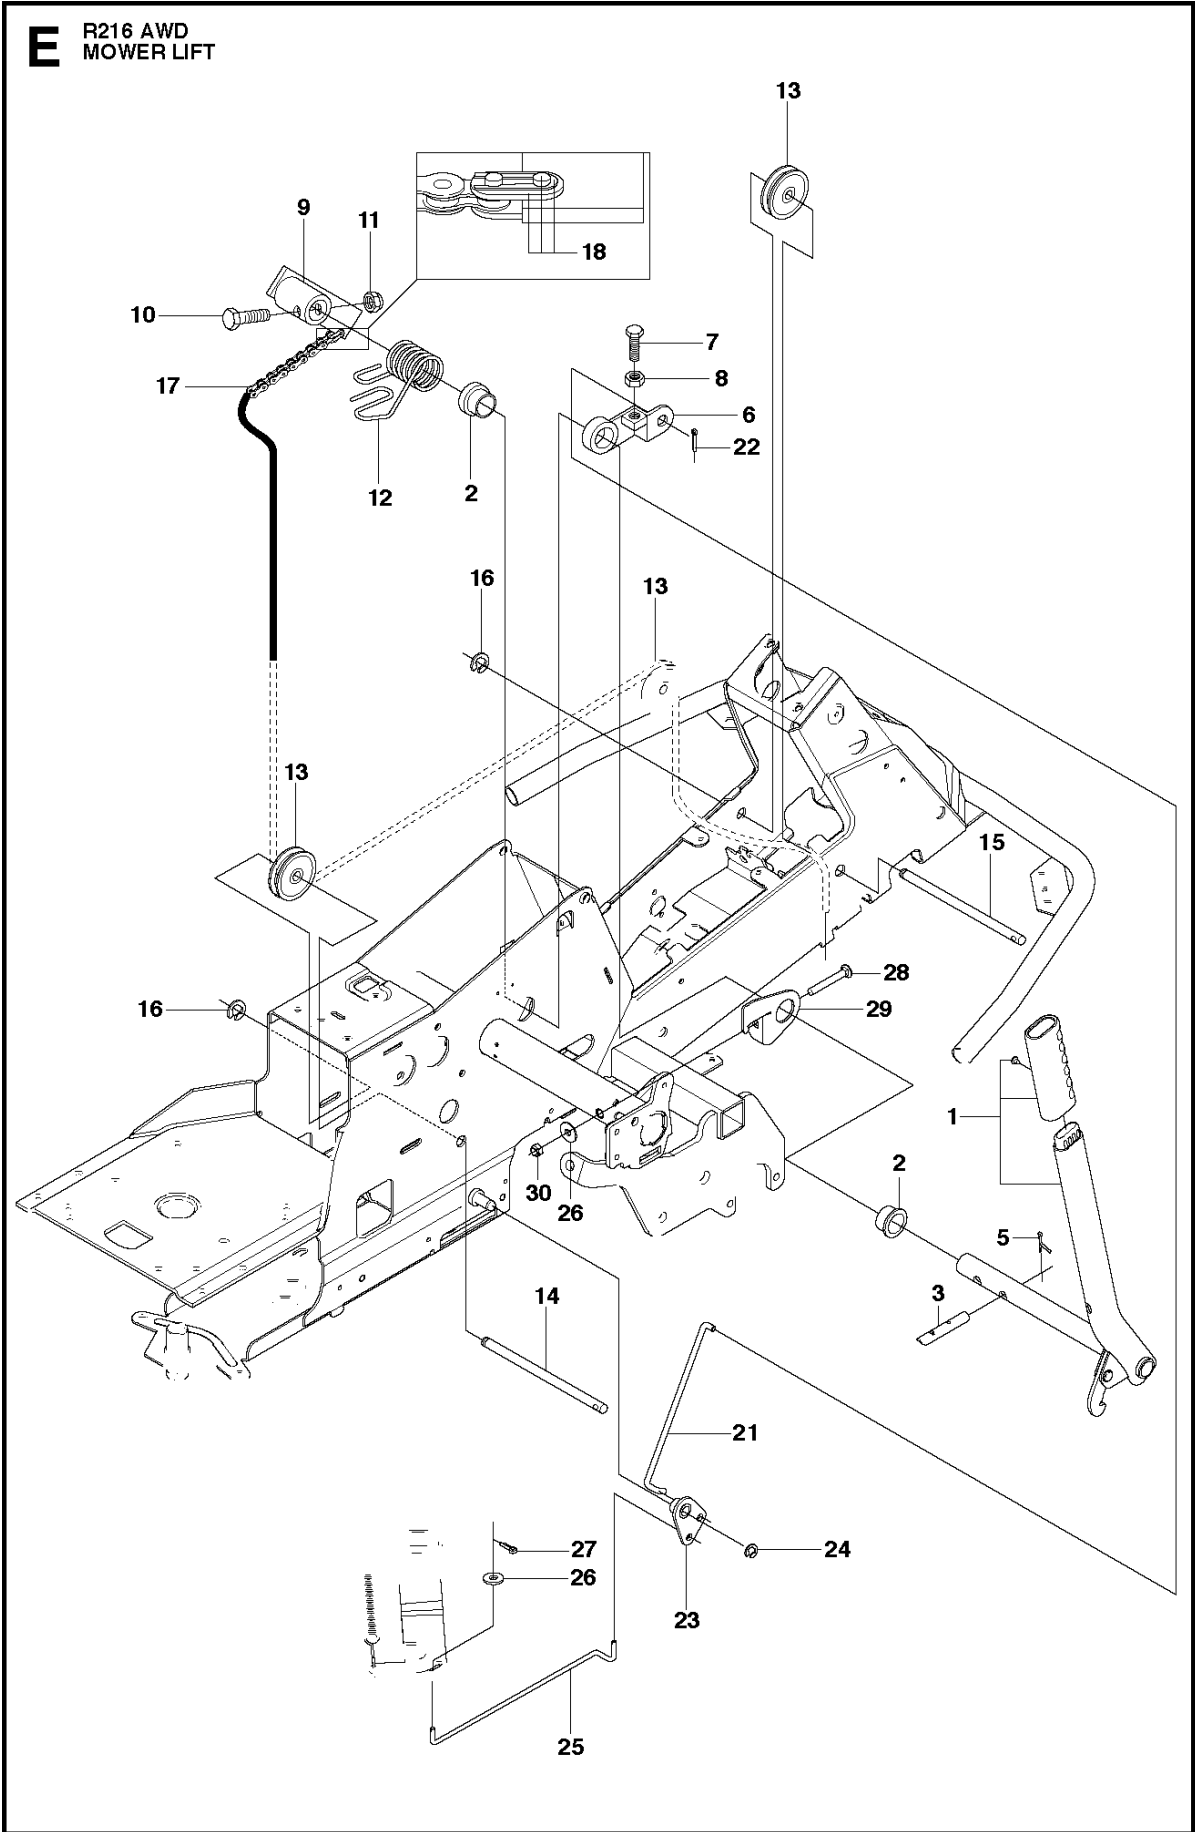

MOWER LIFT / DECK LIFT

R216 AWD, 966757101, 2012

Ref	Part No	Description	Remark	QTY KIT
1	577 96 67-01	LIFTING LEVER ASSY		1
2	506 55 65-01	BEARING		2
3	525 40 66-01	PIN		1
5	721 61 83-01	SPLIT PIN		1
6	506 78 43-01	LINK ASSY		1
7	725 24 97-51	SCREW		1
8	731 23 20-51	HEXAGON NUT		1
9	544 43 36-01	LIFTING ARM		1
10	725 25 42-51	SCREW EHHM		1
11	732 25 22-01	HEXAGON LOCKING NUT		1
12	506 91 68-01	SPRING		1
13	506 90 56-01	OFFSET PULLEY		2
14	506 90 57-01	SHAFT		1
15	506 90 57-02	SHAFT		1
16	735 31 18-20	E-CLIP		2
17	506 55 46-09	CHAIN		1
18	506 55 47-01	LINKAGE		1
21	544 45 69-01	CONNECTION ROD		1
22	721 61 83-01	SPLIT PIN		1
23	544 37 86-01	LINK		1
24	735 31 14-20	E-CLIP		1
25	544 44 88-01	CONNECTION ROD		1
26	734 11 64-41	WASHER		2
27	721 61 83-01	SPLIT PIN		1
28	535 42 38-03	SCREW RSQM		1
29	577 99 95-01	SHEET		1
30	732 21 18-01	LOCK NUT		1