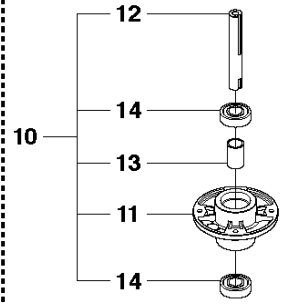

V2 CUTTING DECK C103

73 **Combi 103**

Ref	Part No	Description	Remark	QTY	KIT
1	504 56 98-05	DECK SHELL ASSY		1	
2	506 91 62-01	BLIND RIVET NUT		3	
3	544 44 92-01	PLUG		1	
4	506 57 01-04	SCREW EHHFM		3	
5	576 38 41-03	BLADE HOUSING ASSY		1	
6	576 38 42-01	BEARING HOUSING		1	5
7	576 38 43-03	SHAFT		1	5
8	576 38 44-01	SPACING SLEEVE		1	5
9	738 23 04-34	BALL BEARING		2	5
10	576 38 41-02	BLADE HOUSING ASSY		2	
11	576 38 42-01	BEARING HOUSING		1	10
12	576 38 43-02	SHAFT		1	10
13	576 38 44-01	SPACING SLEEVE		1	10
14	738 23 04-34	BALL BEARING		2	10
15	535 42 38-01	SCREW RSQM		12	
16	734 11 64-01	WASHER		12	
17	732 21 18-01	LOCK NUT		12	
18	506 92 21-01	PULLEY		3	
19	506 53 35-01	PARALLEL KEY		7	
20	544 06 80-03	SPACING SLEEVE		1	
21	734 11 74-41	WASHER		3	
22	544 11 41-01	SCREW EHHM		3	
23	535 50 42-02	BLADE BRACKET		3	
24	504 18 82-01	RIDE ON BLADE		3	
25	506 79 23-01	KNIFE PLATE		3	
26	544 11 41-01	SCREW EHHM		3	
27	506 54 07-01	BELT TENSIONER ASSY		1	
28	506 51 95-01	SPÄNNARM KPL.		1	27
29	506 53 27-01	PULLEY		1	27
30	734 11 64-41	WASHER		1	27
31	506 55 83-02	SCREW EHHFT		1	27
32	506 91 87-02	WASHER		1	
33	725 24 51-71	SCREW EHHM		1	
34	732 21 18-01	LOCK NUT		1	
35	506 53 31-01	SPRING		1	
36	506 76 85-01	DRIVE BELT		1	
37	544 09 61-01	BELT COVER		1	
38	544 40 05-01	SCREW		2	
72	506 78 97-01	LABEL		1	
73	544 23 81-03	LABEL		1	
74	506 92 90-01	LABEL		1	
76	574 51 00-01	DECAL		1	
77	506 77 86-01	PULLEY		1