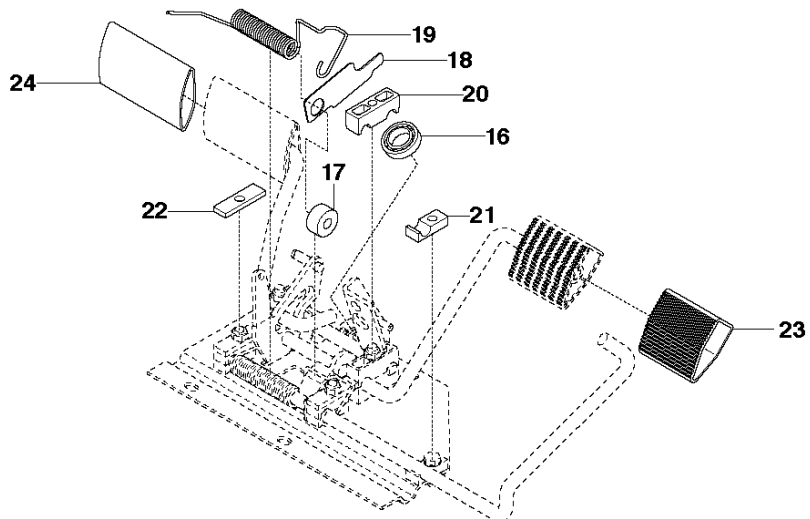

P R216 AWD
PEDALS

PEDALS