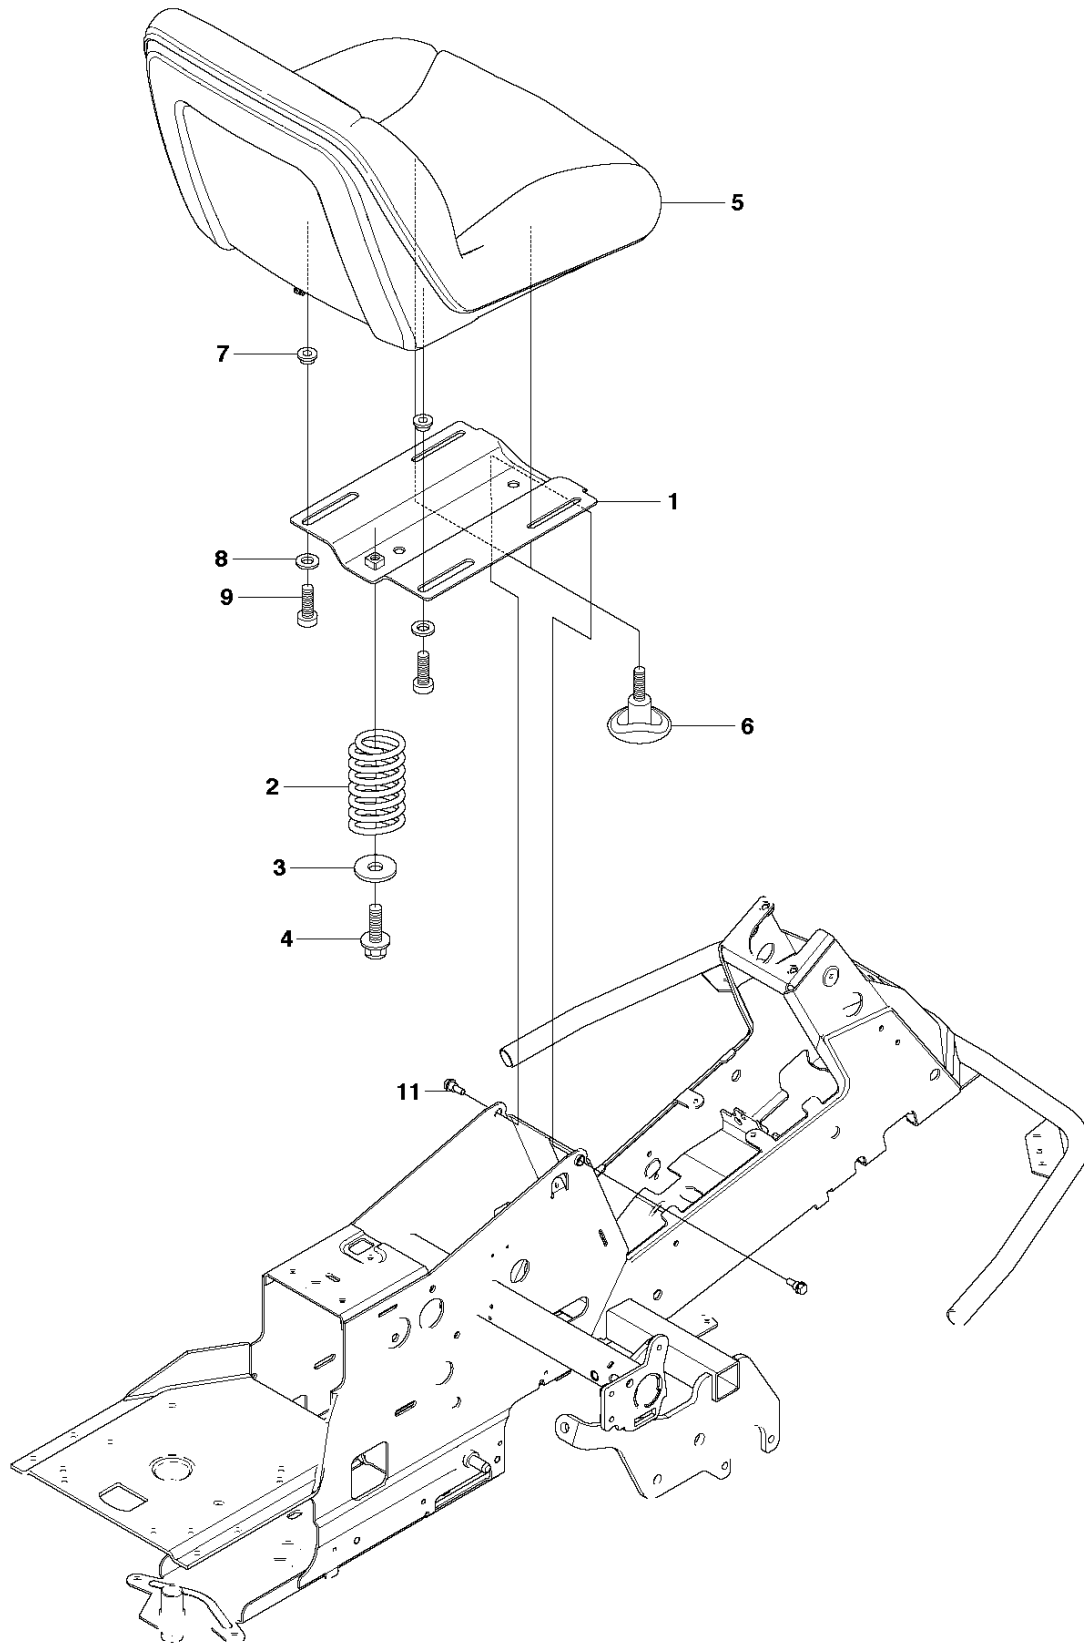

A R216 AWD
SEAT

SEAT

R216 AWD, 966757101, 2012

Ref	Part No	Description	Remark	QTY KIT
1	573 99 50-03	SEAT BRACKET		1
2	506 91 53-01	COMPRESSION SPRING		1
3	734 11 74-41	WASHER		1
4	725 24 93-71	SCREW EHHM		1
5	544 43 33-01	SEAT		1
6	506 56 55-01	JUSTERVRED		2
7	506 56 53-01	BUSHING		2
8	734 11 64-41	WASHER		2
9	506 55 63-01	SCREW UNC		2
11	506 59 74-01	COLLAR SCREW		1