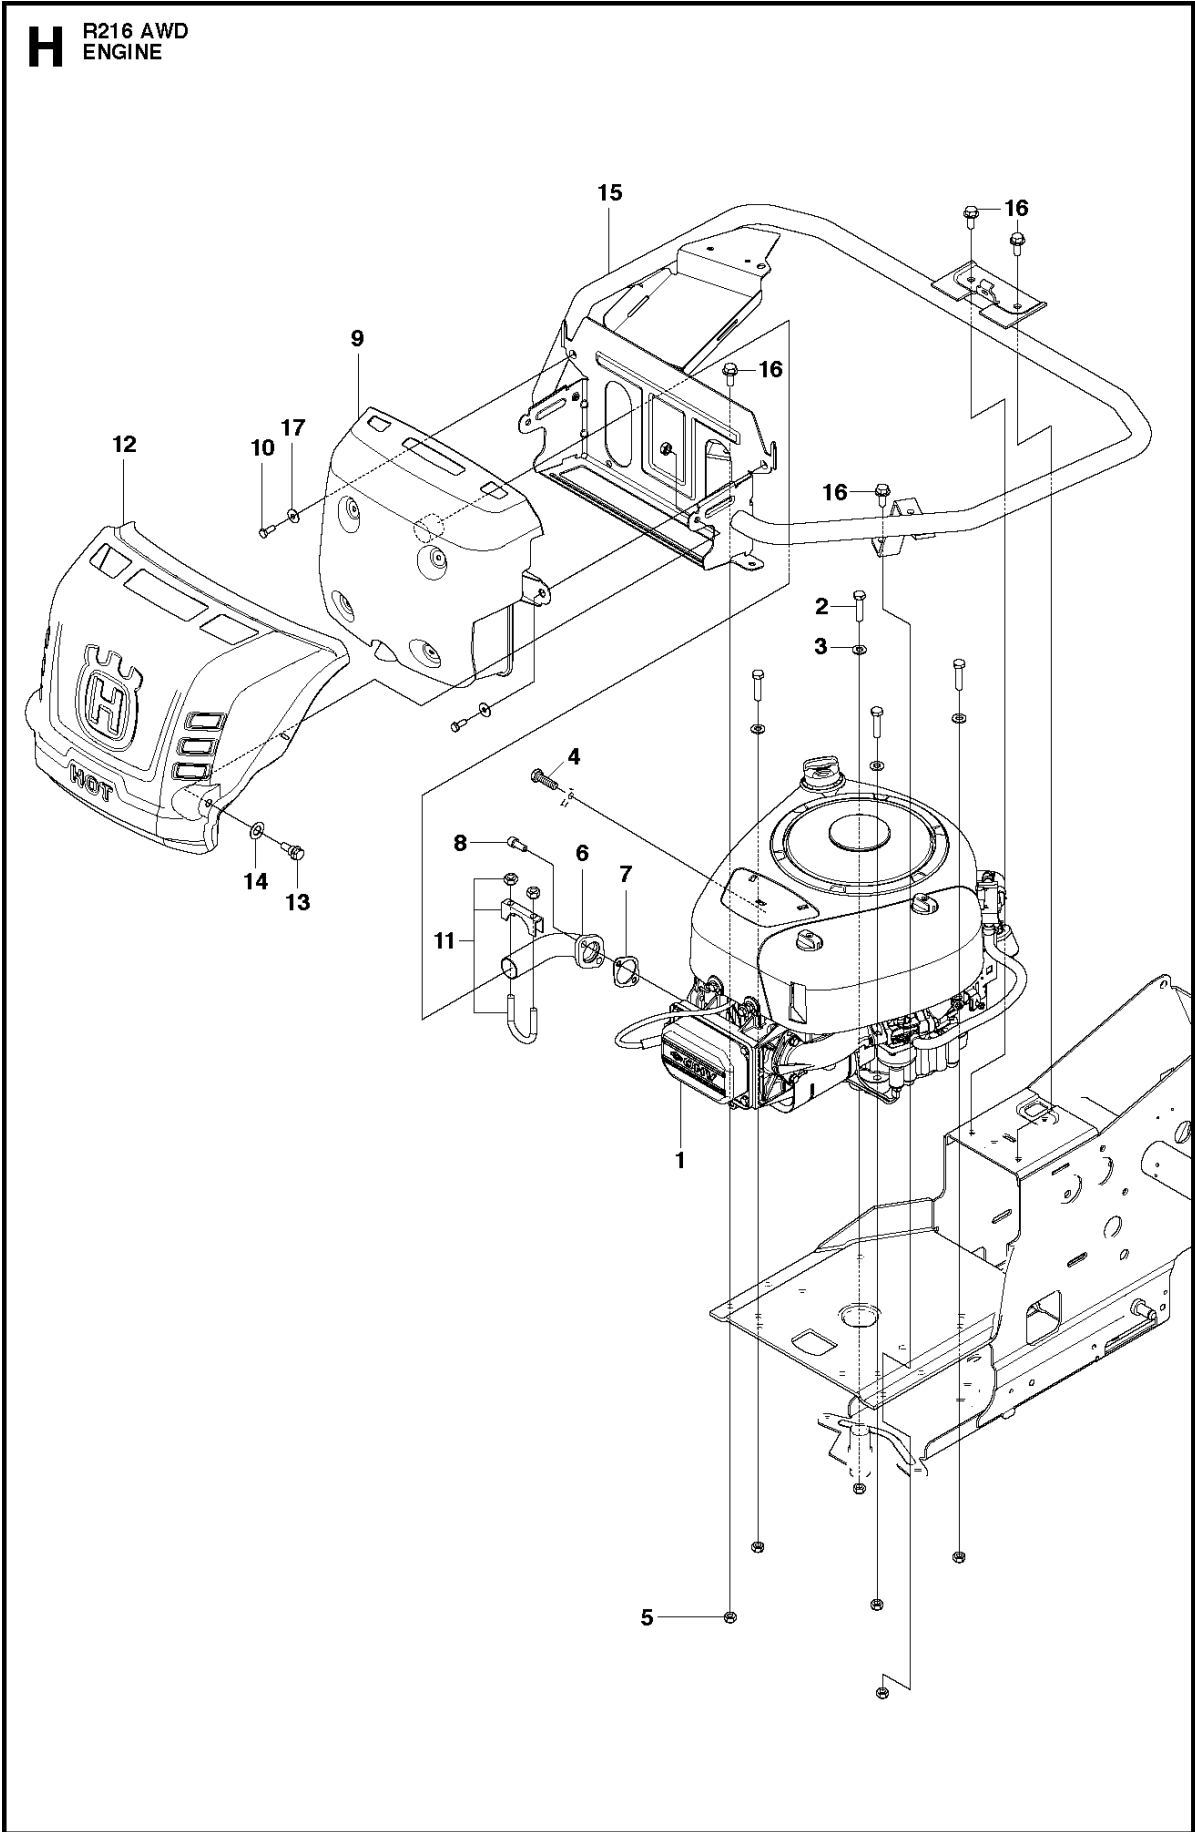

ENGINE

R216 AWD, 966757101, 2012

Ref	Part No	Description	Remark	QTY KIT
1	577 34 34-01	ENGINE		1
2	725 24 57-51	SCREW		4
3	734 11 64-01	WASHER		4
4	506 55 63-02	SCREW UNC		1
5	732 21 18-01	LOCK NUT		6
6	578 05 48-02	EXHAUST PIPE		1
7	506 91 45-01	GASKET		1
8	506 55 63-01	SCREW UNC		2
9	577 81 36-01	MUFFLER		1
10	725 23 64-61	SCREW EHHFT		2
11	506 66 84-01	AVGASKLAMMA KPL.		1
12	579 48 16-01	HEAT SHIELD		1
13	506 59 74-01	COLLAR SCREW		2
14	506 83 94-01	SPRING WASHER		2
15	577 97 26-01	ENGINE FRAME		1
16	506 57 01-04	SCREW EHHFM		4
17	734 11 54-41	WASHER		1