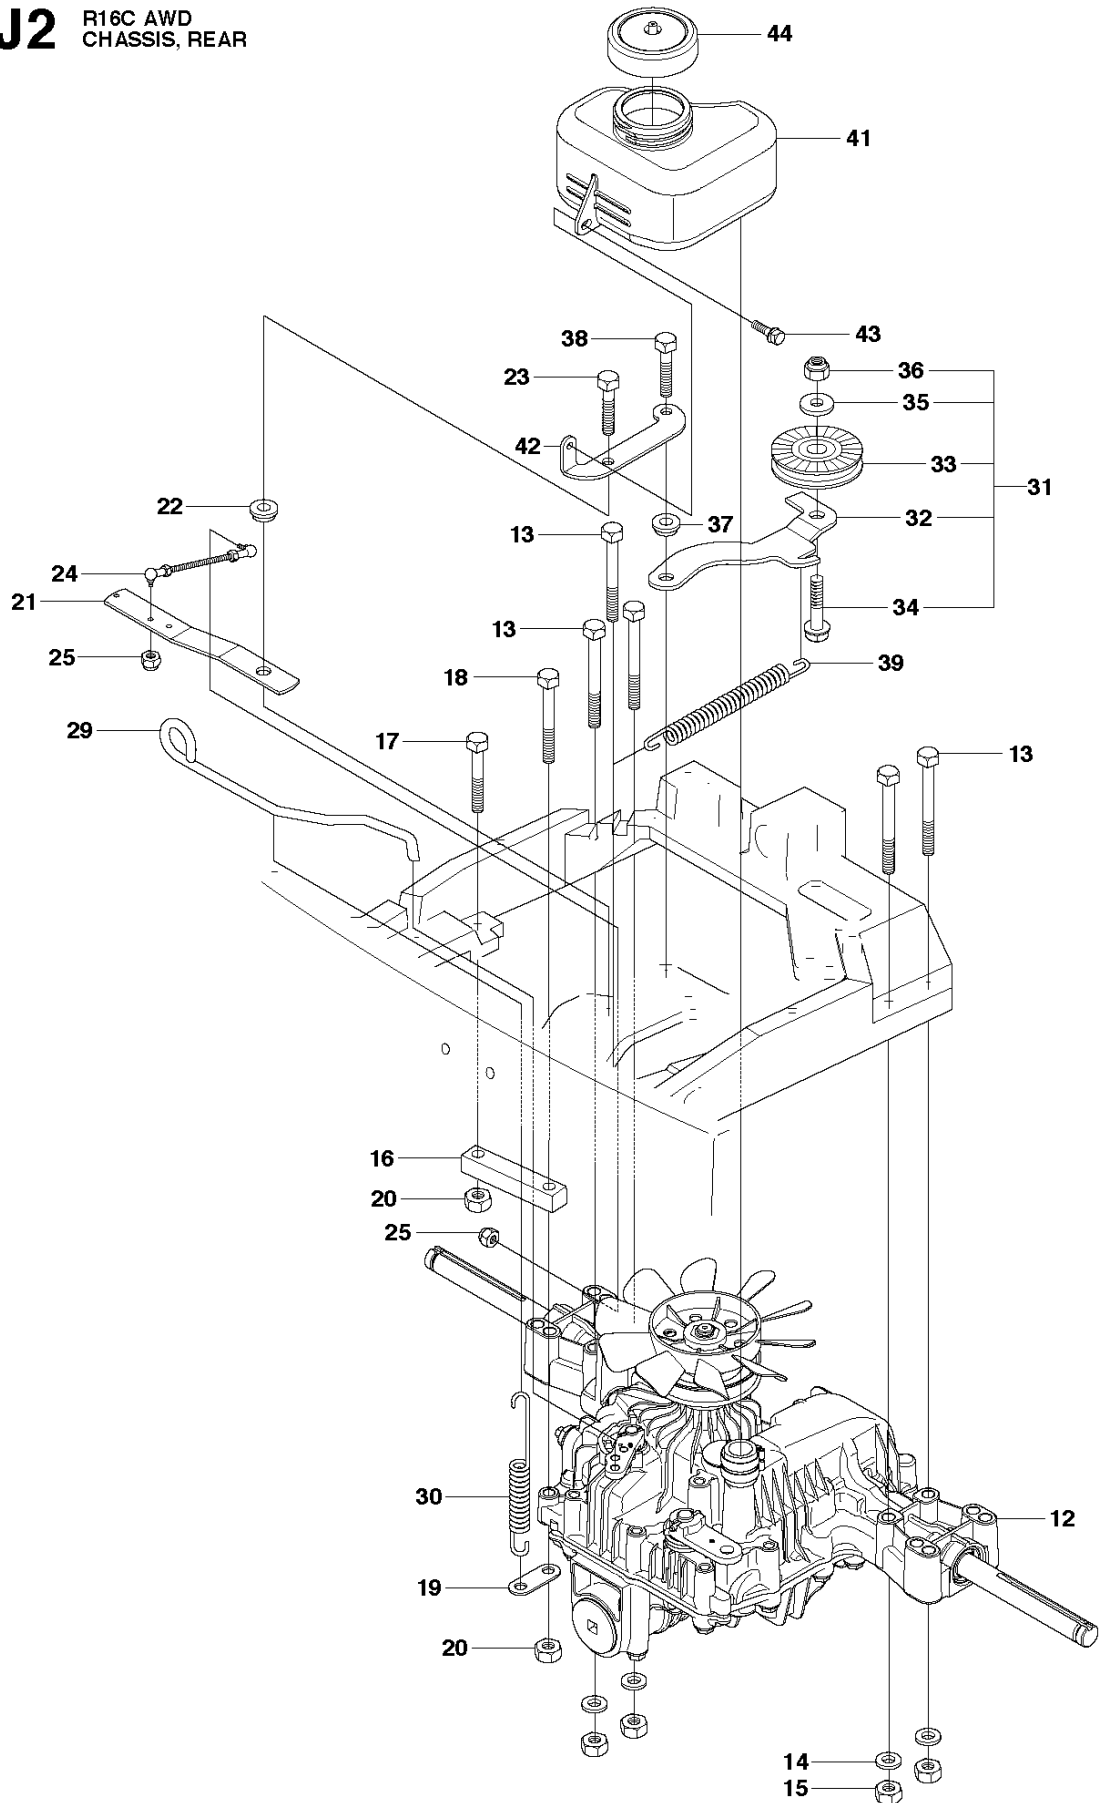

J2 R16C AWD
CHASSIS, REAR

CHASSIS REAR

R216 AWD, 966757101, 2012

Ref	Part No	Description	Remark	QTY	KIT
12	544 11 61-01	TRANSMISSION		1	
13	725 24 67-51	SCREW EHHM		5	
14	734 11 64-01	WASHER		4	
15	731 23 18-01	HEXAGON NUT		4	
16	506 98 72-01	MOMENTFÄSTE		1	
17	725 24 59-51	SCREW EHHM		1	
18	725 24 62-51	SCREW EHHM		1	
19	506 59 93-01	LINK		1	
20	731 23 18-01	HEXAGON NUT		2	
21	506 98 74-03	LEVER		1	
22	506 91 87-02	WASHER		1	
23	725 24 51-71	SCREW EHHM		1	
24	506 98 75-01	ADJUSTING ROD		1	
25	732 21 14-01	LOCK NUT		2	
29	506 98 82-01	FRIKOPPLINGSSTÅNG		1	
30	506 83 43-01	SPRING		1	
31	506 98 84-01	BELT TENSIONER ASSY		1	
32	506 98 85-01	BELT TENSIONER		1	31
33	506 94 69-01	BELT TENS WHEEL ASSY		1	31
34	725 24 55-51	SCREW		1	31
35	734 11 64-41	WASHER		1	31
36	732 21 18-01	LOCK NUT		1	31
37	506 91 87-02	WASHER		1	
38	725 24 51-71	SCREW EHHM		1	
39	506 98 86-01	SPRING		1	
41	544 10 01-01	EXPANSION TANK		1	
42	544 12 17-01	BRACKET		1	
43	725 23 64-61	SCREW EHHFT		1	
44	506 67 33-01	TANK CAP ASSY		1