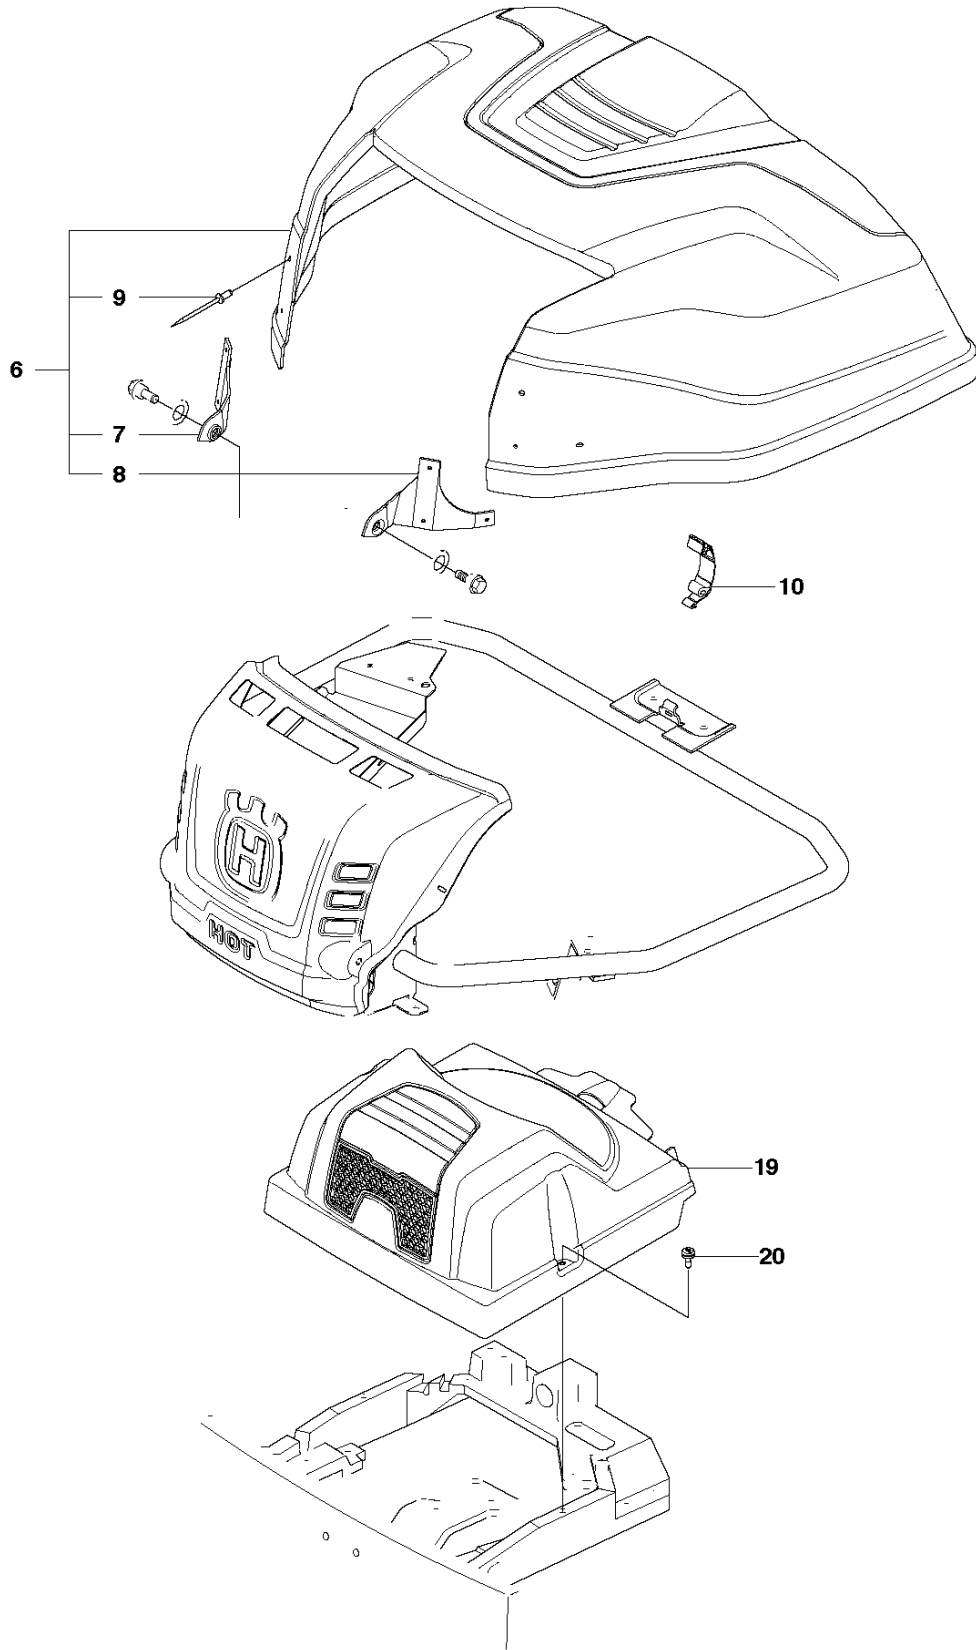

C1 R216 AWD
COVER

COVER

R216 AWD, 966757101, 2012

Ref	Part No	Description	Remark	QTY	KIT
6	577 61 49-01	ENGINE HOOD ASSY		1	
7	578 11 65-01	HINGE		1	6
8	578 11 65-02	HINGE		1	6
9	722 79 54-02	RIVET		6	6
10	503 89 47-03	SNAP		1	
19	578 26 12-01	TRANSMISSION COVER		1	
20	574 85 62-01	SCREW		2