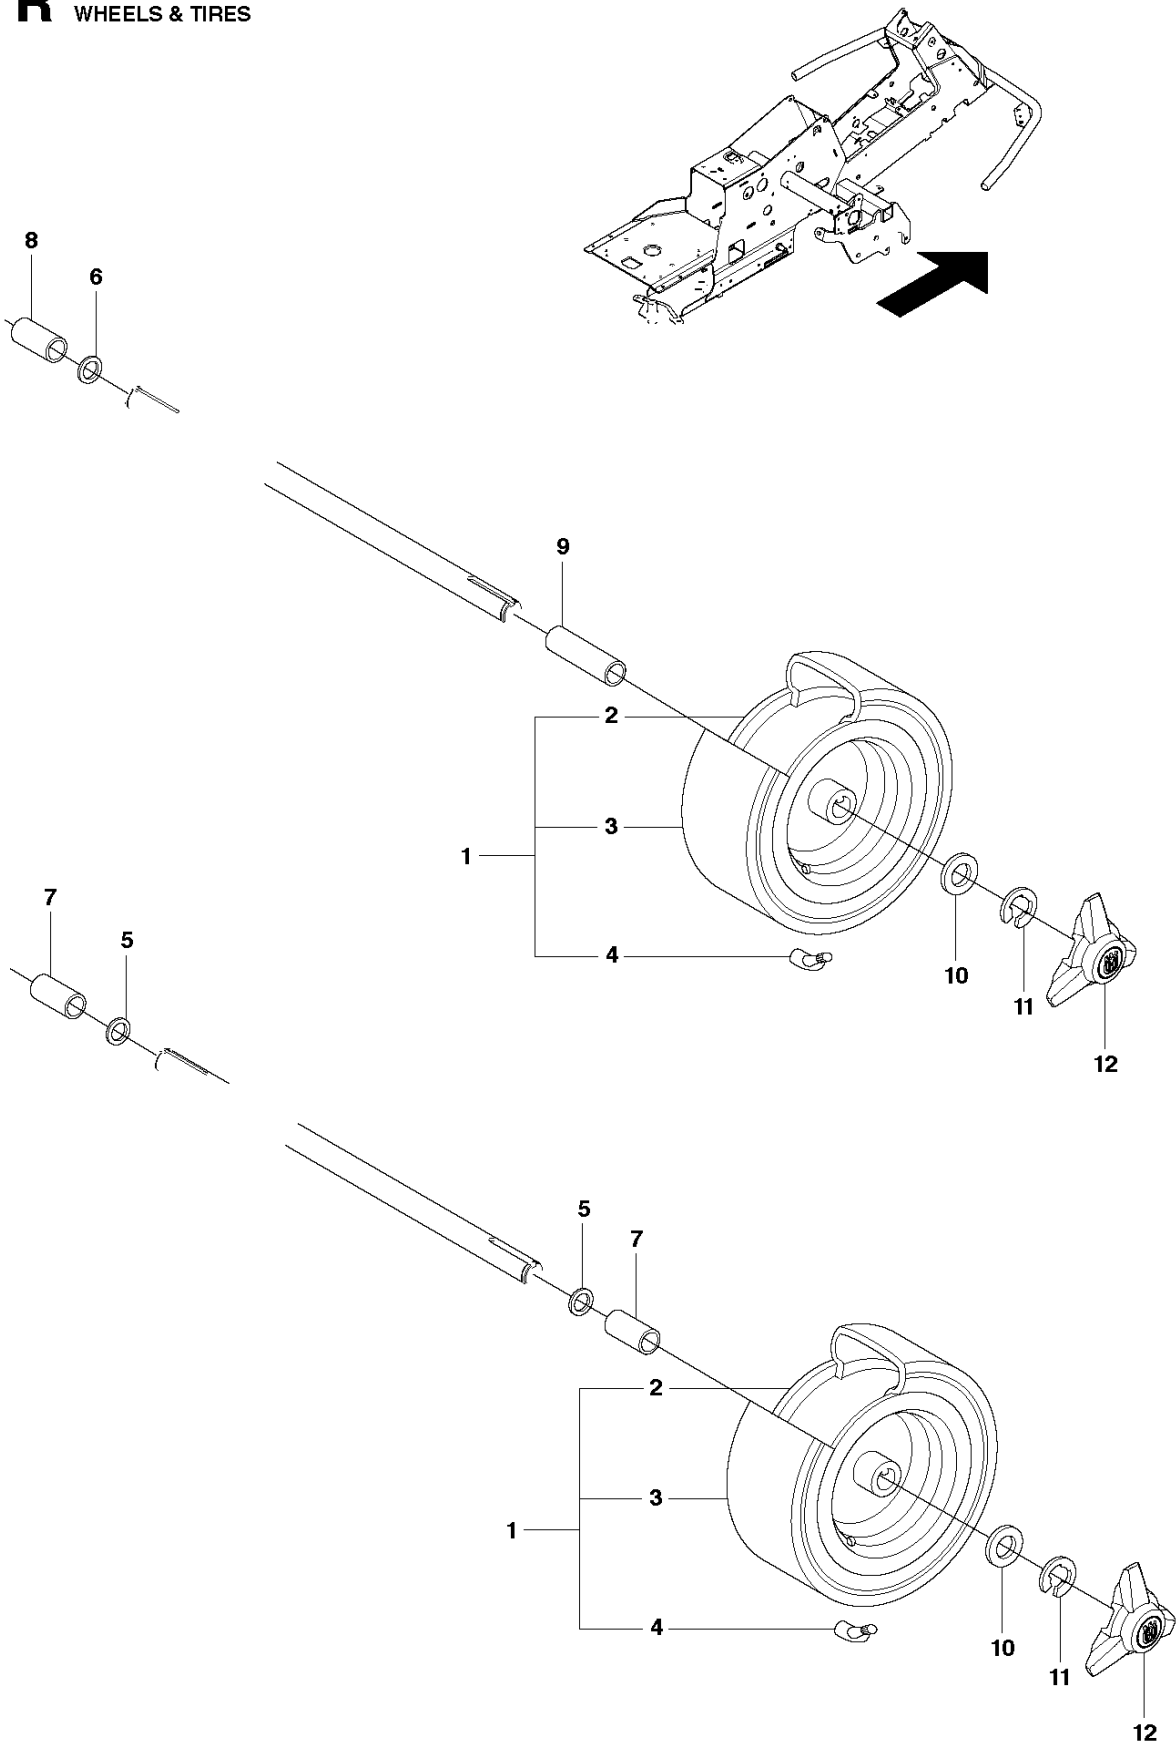

R R216 AWD
WHEELS & TIRES

WHEELS & TIRES

R216 AWD, 966757101, 2012

Ref	Part No	Description	Remark	QTY	KIT
1	523 01 26-02	WHEEL		4	
2	523 03 48-01	RIM		1	1
3	523 03 46-02	TYRE		1	1
4	523 03 47-01	VALVE		1	1
5	506 50 48-03	WASHER		2	
6	506 94 58-01	WASHER		1	
7	506 59 62-03	SPACING SLEEVE		2	
8	544 13 26-01	SLEEVE		1	
9	544 13 26-02	SLEEVE		1	
10	506 50 48-05	WASHER		4	
11	506 89 90-01	E-CLIP		4	
12	544 35 35-01	HUB CAP		4