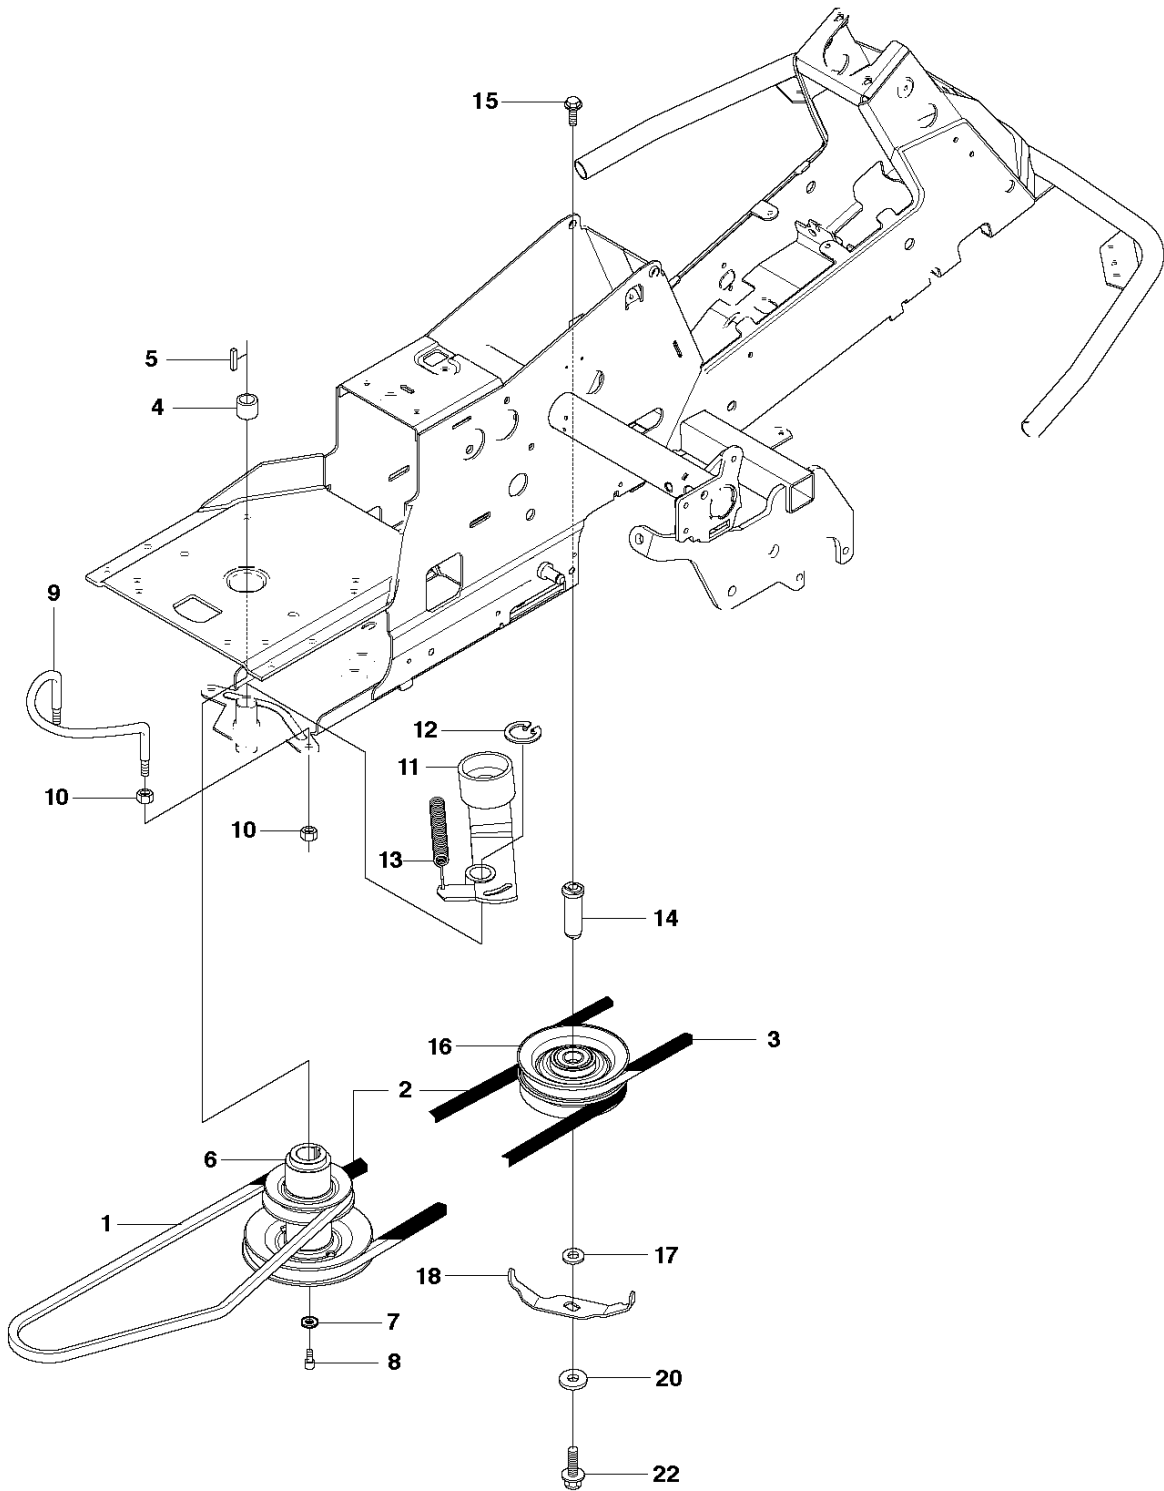

G R216 AWD
TRANSMISSION

TRANSMISSION

R216 AWD, 966757101, 2012

Ref	Part No	Description	Remark	QTY KIT
1	522 93 03-01	BELT		1
2	544 40 02-01	BELT		1
3	544 23 89-01	BELT		1
4	506 50 92-01	SPACING SLEEVE		1
5	506 55 59-01	WEDGE		1
6	535 48 24-01	PULLEY		1
7	506 59 75-01	WASHER		1
8	506 55 60-02	SCREW UNC		1
9	506 66 45-01	BELT GUIDE		1
10	731 23 20-51	HEXAGON NUT		4
11	535 48 44-01	BELT TENSIONER ASSY		1
12	735 31 26-00	CIRCLIP		1
13	506 66 56-01	SPRING		1
14	544 42 61-01	SHAFT		1
15	506 67 54-02	SCREW EHHFM		1
16	535 48 22-01	MELLANHJUL		1
17	506 77 57-01	WASHER		1
18	544 40 53-01	BELT GUIDE		1
20	506 59 75-01	WASHER		1
22	506 57 01-05	SCREW EHHFM		1