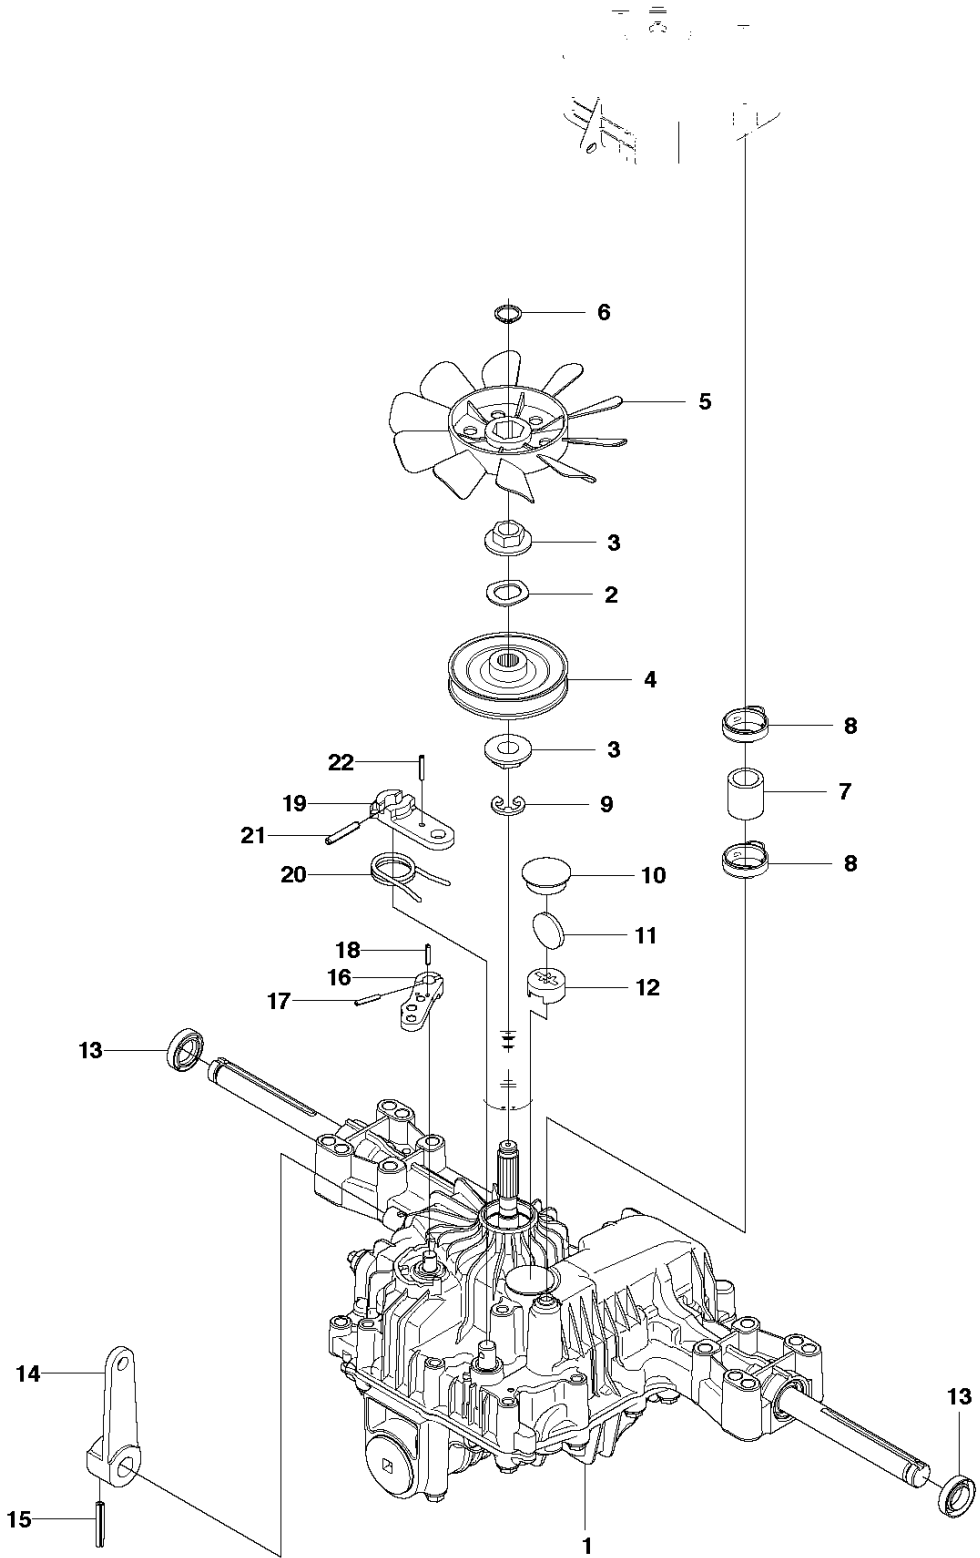

K R216C AWD
HYDROSTAT K574

TRANSMISSION

R216 AWD, 966757101, 2012

Ref	Part No	Description	Remark	QTY	KIT
1	544 11 61-01	TRANSMISSION		1	
2	506 98 65-01	SPRING WASHER		1	
3	506 98 66-01	DISTANCE		2	
4	502 45 19-01	PULLEY		1	
5	506 98 68-01	FAN		1	
6	735 31 15-00	CIRCLIP		1	
7	502 45 16-01	TUBE		1	
8	506 98 70-01	HOSE CLAMP		2	
9	535 40 28-07	CLIP		1	1
10	535 40 28-32	PLUG		1	1
11	535 40 28-29	MAGNET		1	1
12	502 45 20-01	MAGNET HOLDER		1	1
13	535 40 28-37	SEALING		2	1
14	502 45 32-01	CONTROL LEVER		1	1
15	535 40 28-09	PIN RETAINING SCREW		1	1
16	535 40 28-17	LEVER		1	1
17	535 40 28-16	PIN RETAINING SCREW		1	1
18	535 40 28-33	PIN RETAINING SCREW		1	1
19	535 40 28-38	LEVER		1	1
20	535 40 28-39	RETURN SPRING		1	1
21	535 40 28-40	PIN RETAINING SCREW		1	1
22	535 40 28-41	PIN RETAINING SCREW		1	1