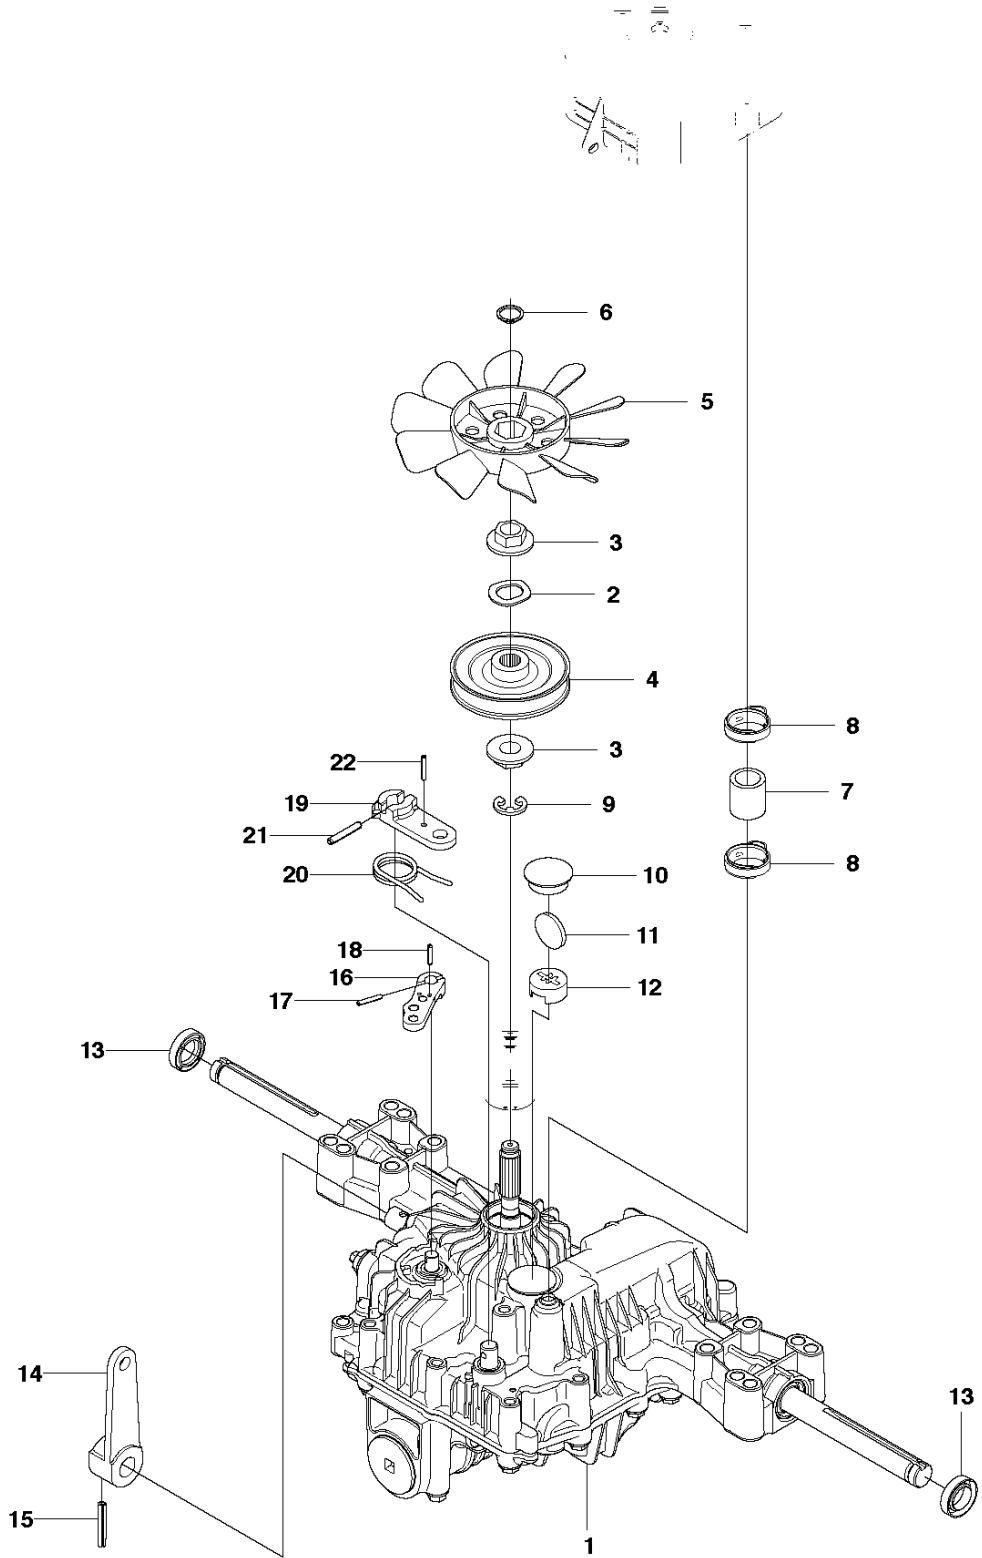

K R316T AWD
HYDROSTAT K574

TRANSMISSION

R316 T AWD, 966757601, 967151901, 2012

Ref	Part no.	Description	Remark	Qty	Kit
1	544 11 61-01	TRANSMISSION		1	
2	506 98 65-01	SPRING WASHER		1	
3	506 98 66-01	DISTANCE		2	
4	502 45 19-01	PULLEY		1	
5	506 98 68-01	FAN		1	
6	735 31 15-00	CIRCLIP		1	
7	502 45 16-01	TUBE		1	
8	506 98 70-01	HOSE CLAMP		2	
9	535 40 28-07	CLIP		1	1
10	535 40 28-32	PLUG		1	1
11	535 40 28-29	MAGNET		1	1
12	502 45 20-01	MAGNET HOLDER		1	1
13	535 40 28-37	SEALING		2	1
14	502 45 32-01	CONTROL LEVER		1	1
15	535 40 28-09	PIN RETAINING SCREW		1	1
16	535 40 28-17	LEVER		1	1
17	535 40 28-16	PIN RETAINING SCREW		1	1
18	535 40 28-33	PIN RETAINING SCREW		1	1
19	535 40 28-38	LEVER		1	1
20	535 40 28-39	RETURN SPRING		1	1
21	535 40 28-40	PIN RETAINING SCREW		1	1
22	535 40 28-41	PIN RETAINING SCREW		1	1