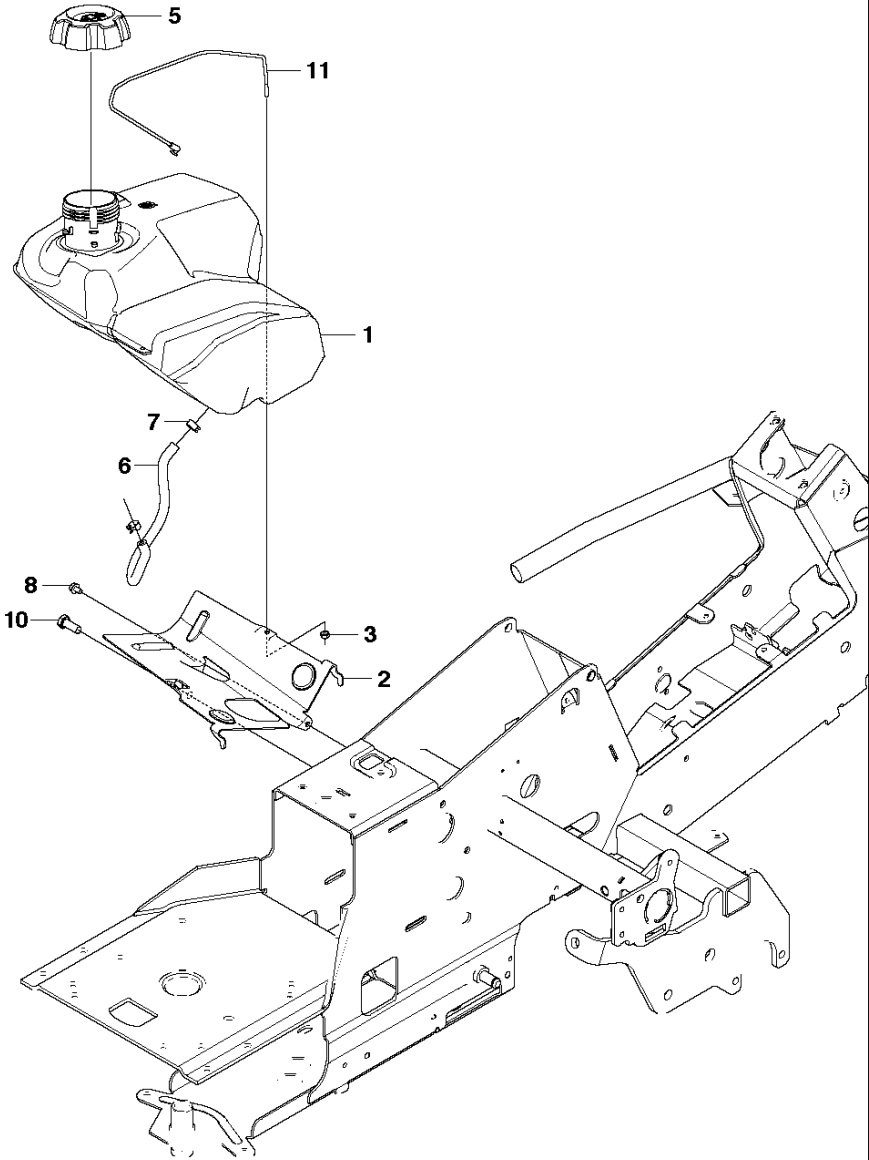

B R316T AWD
FUEL SYSTEM

FUEL SYSTEM

R316 T AWD, 966757601, 967151901, 2012

Ref	Part no.	Description	Remark	Qty	Kit
1	577 91 50-01	FUEL TANK		1	
2	578 05 38-01	BRACKET		1	
3	732 21 16-01	NUT		1	
5	532 43 96-45	CAP		1	
6	504 80 00-10	FUEL HOSE		1	
7	535 46 97-01	HOSE BRACE		2	
8	725 23 64-61	SCREW EHHFT		1	
10	725 24 93-71	SCREW EHHM		1	
11	578 26 15-01	WIRE		1