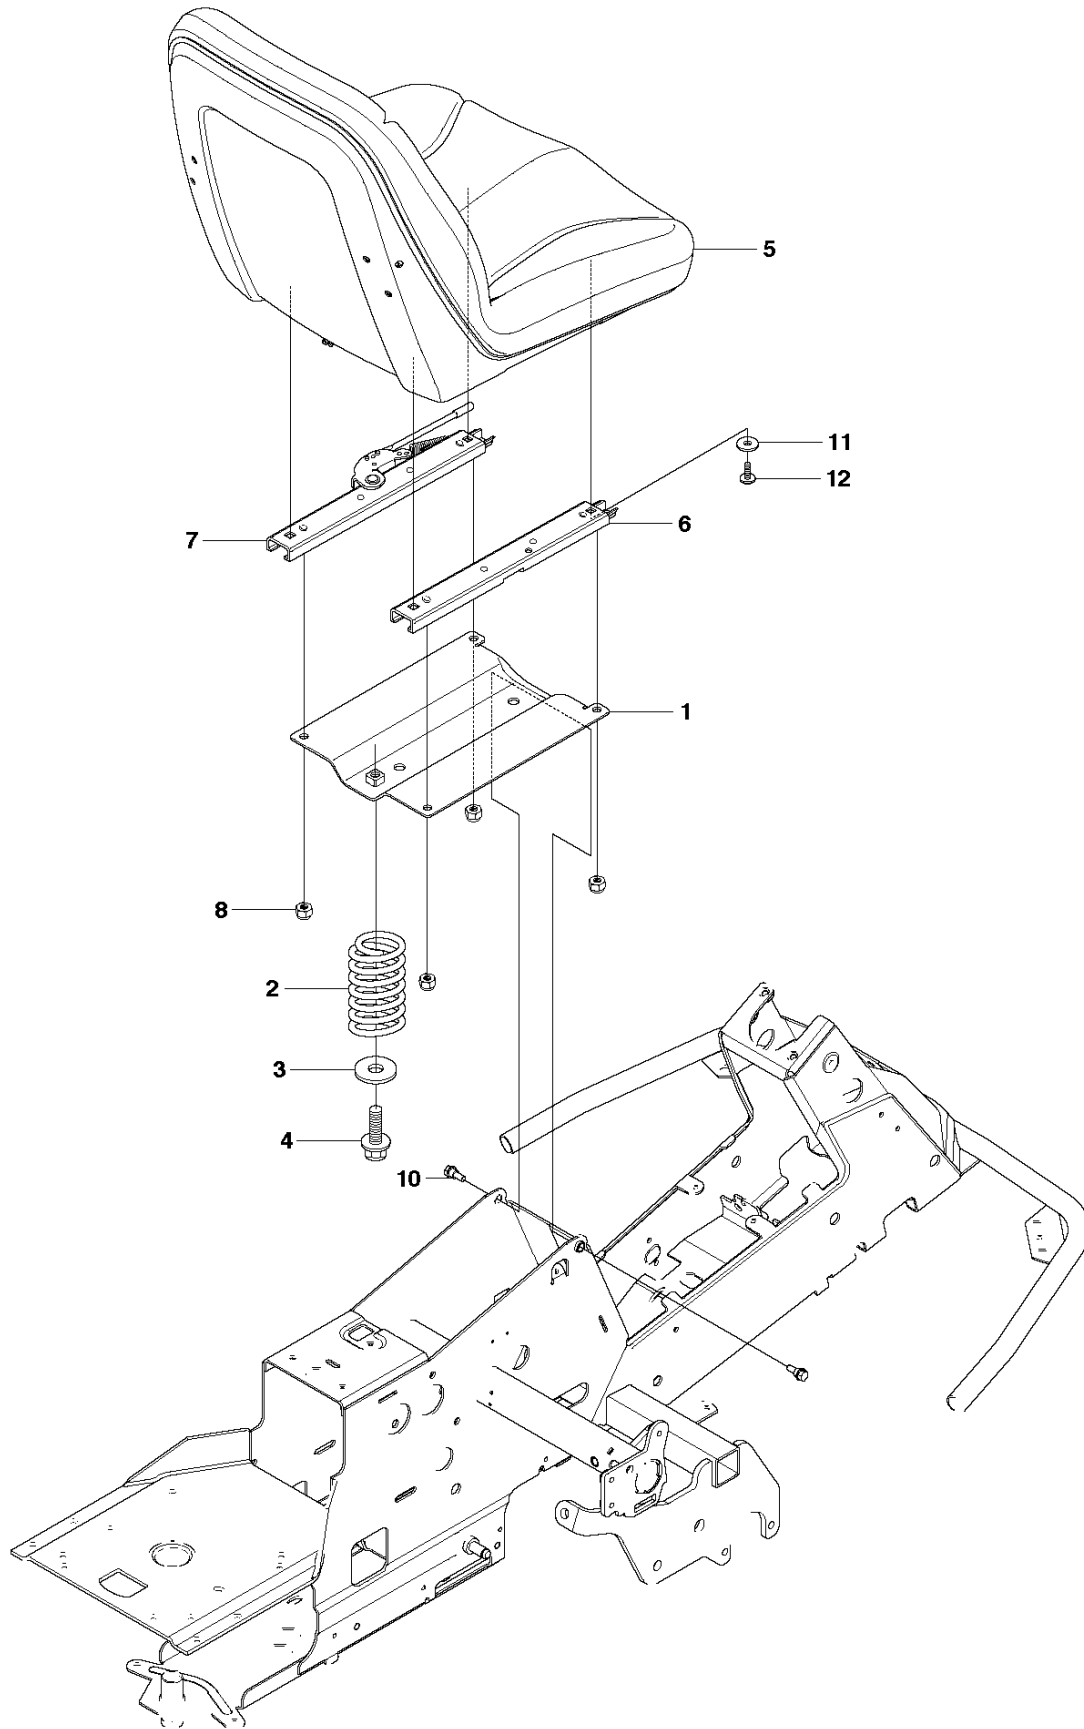

A R316T AWD
SEAT

SEAT

R316 T AWD, 966757601, 967151901, 2012

Ref	Part no.	Description	Remark	Qty	Kit
1	573 99 50-01	SEAT BRACKET		1	
2	506 91 53-01	COMPRESSION SPRING		1	
3	734 11 74-41	WASHER		1	
4	725 24 93-71	SCREW EHHM		1	
5	544 43 34-01	SEAT		1	
6	506 99 69-01	SEAT ADJUSTER		1	
7	506 99 69-02	SEAT ADJUSTER		1	
8	732 21 18-01	LOCK NUT		4	
10	506 59 74-01	COLLAR SCREW		2	
11	535 40 18-01	SPACER		4	
12	874 78 05-12	SCREW		4