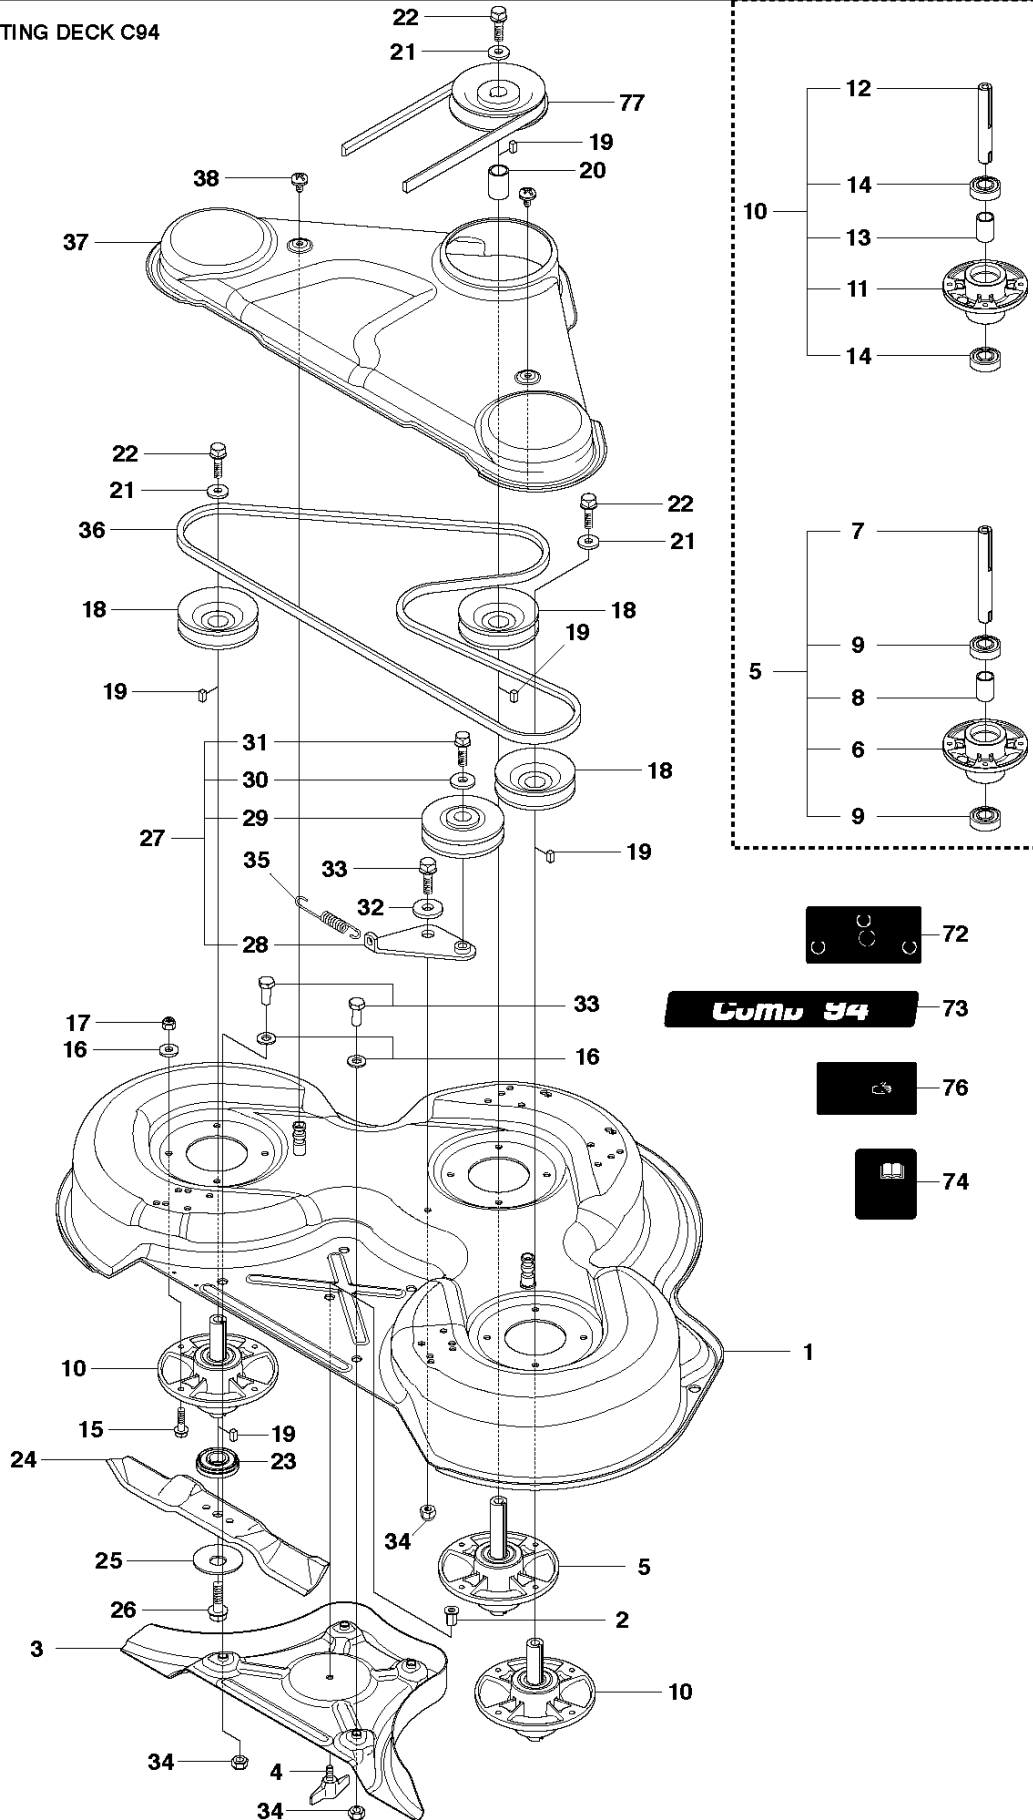

A2 CUTTING DECK C94

94CM CUTTING DECK

R316 T AWD, 966757601, 967151901, 2012

Ref	Part no.	Description	Remark	Qty	Kit
1	544 06 57-06	CUTTING DECK		1	
2	506 91 62-01	BLIND RIVET NUT		1	
3	544 06 58-01	PLUG		1	
4	544 06 61-01	KNOB		1	
5	576 38 41-01	BLADE HOUSING ASSY		1	
6	576 38 42-01	BEARING HOUSING		1	5
7	576 38 43-01	SHAFT		1	5
8	576 38 44-01	SPACING SLEEVE		1	5
9	738 23 04-34	BALL BEARING		2	5
10	576 38 41-02	BLADE HOUSING ASSY		2	
11	576 38 42-01	BEARING HOUSING		1	10
12	576 38 43-02	SHAFT		1	10
13	576 38 44-01	SPACING SLEEVE		1	10
14	738 23 04-34	BALL BEARING		2	10
15	535 42 38-01	SCREW RSQM		12	
16	734 11 64-01	WASHER		14	
17	732 21 18-01	LOCK NUT		12	
18	506 92 21-01	PULLEY		3	
19	506 53 35-01	PARALLEL KEY		7	
20	544 06 80-02	SPACING SLEEVE		1	
21	734 11 74-41	WASHER		3	
22	544 11 41-01	SCREW EHHM		3	
23	535 50 42-02	BLADE BRACKET		3	
24	505 54 45-01	RIDE ON BLADE		3	
25	506 79 23-01	KNIFE PLATE		3	
26	544 11 41-01	SCREW EHHM		3	
27	506 54 07-01	BELT TENSIONER ASSY		1	
28	506 51 95-01	SPÄNNARM KPL.		1	27
29	506 53 27-01	PULLEY		1	27
30	734 11 64-41	WASHER		1	27
31	506 55 83-02	SCREW EHHFT		1	27
32	506 91 87-02	WASHER		1	
33	725 24 51-71	SCREW EHHM		2	
34	732 21 18-01	LOCK NUT		1	
35	506 53 31-01	SPRING		1	
36	505 20 86-01	BELT		1	
37	544 06 63-01	BELT COVER		1	
38	544 40 05-01	SCREW		2	
72	506 78 97-01	LABEL		1	
73	544 23 81-01	LABEL		2	
74	506 92 90-01	LABEL		1	
76	574 51 00-01	DECAL		2	
77	506 77 86-01	PULLEY		1