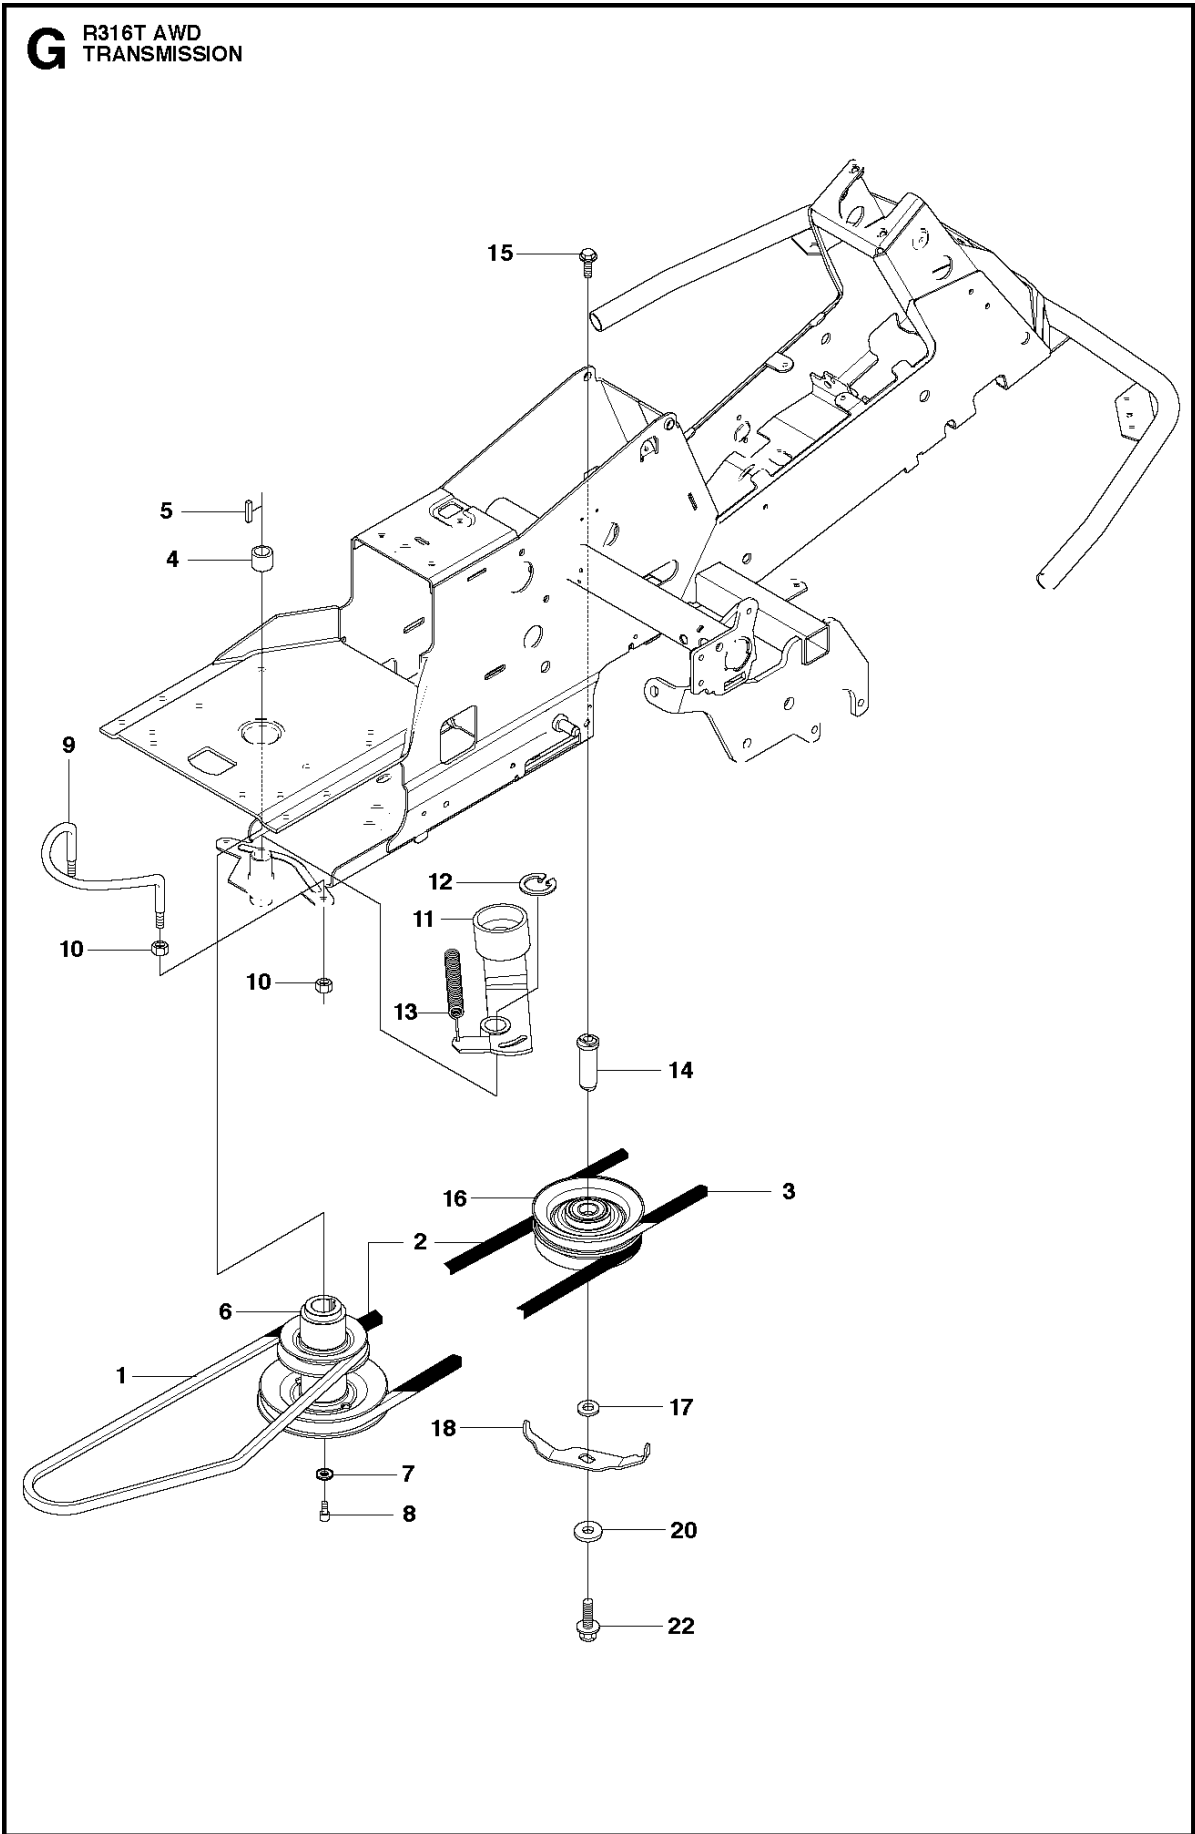

TRANSMISSION

R316 T AWD, 966757601, 967151901, 2012

Ref	Part no.	Description	Remark	Qty	Kit
1	522 93 03-01	BELT		1	
2	544 40 02-01	BELT		1	
3	535 41 19-01	BELT		1	
4	506 50 92-01	SPACING SLEEVE		1	
5	506 55 59-01	WEDGE		1	
6	535 48 24-01	PULLEY		1	
7	506 59 75-01	WASHER		1	
8	506 55 60-02	SCREW UNC		1	
9	506 66 45-01	BELT GUIDE		1	
10	731 23 20-51	HEXAGON NUT		4	
11	535 48 44-01	BELT TENSIONER ASSY		1	
12	735 31 26-00	CIRCLIP		1	
13	506 66 56-01	SPRING		1	
14	544 42 61-01	SHAFT		1	
15	506 67 54-02	SCREW EHHFM		1	
16	535 48 22-01	MELLANHJUL		1	
17	506 77 57-01	WASHER		1	
18	544 40 53-01	BELT GUIDE		1	
20	506 59 75-01	WASHER		1	
22	506 57 01-05	SCREW EHHFM		1