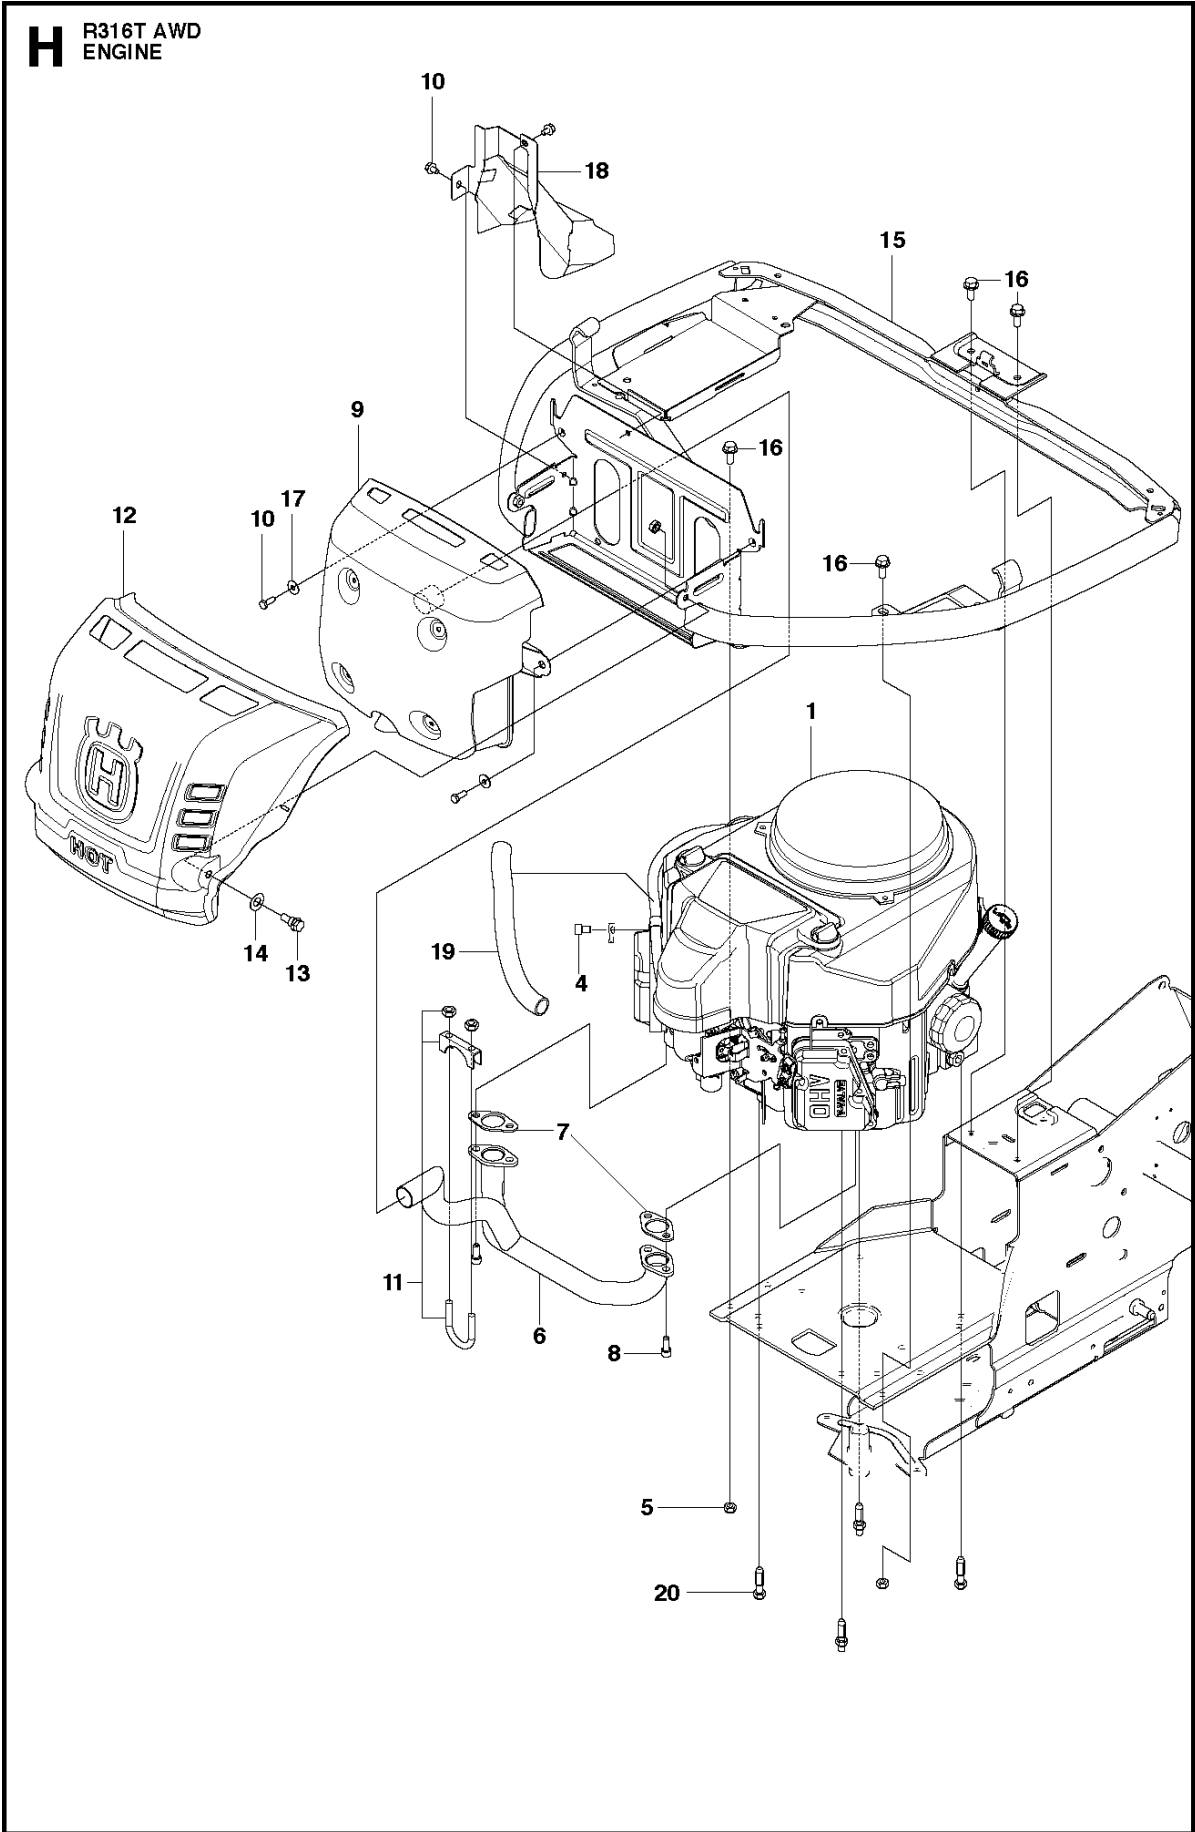

ENGINE

R316 T AWD, 966757601, 967151901, 2012

Ref	Part no.	Description	Remark	Qty	Kit
1	577 82 39-01	ENGINE		1	
4	725 54 47-01	SCREW IHSCM		1	
5	732 21 18-01	LOCK NUT		6	
6	578 11 88-01	MANIFOLD		1	
7	506 91 45-01	GASKET		1	
8	506 55 63-01	SCREW UNC		2	
9	577 81 36-01	MUFFLER		1	
10	725 23 64-61	SCREW EHHFT		4	
11	506 66 84-01	AVGASKLAMMA KPL.		1	
12	577 81 85-02	HEAT SHIELD		1	
13	506 59 74-01	COLLAR SCREW		2	
14	506 83 94-01	SPRING WASHER		2	
15	577 84 91-01	ENGINE FRAME		1	
16	506 57 01-04	SCREW EHHFM		4	
17	734 11 54-41	WASHER		2	
18	579 31 49-01	HEAT DEFLECTOR		1	
19	579 39 64-01	HOSE GUARD		1	
20	578 20 75-01	STUD SCREW		4