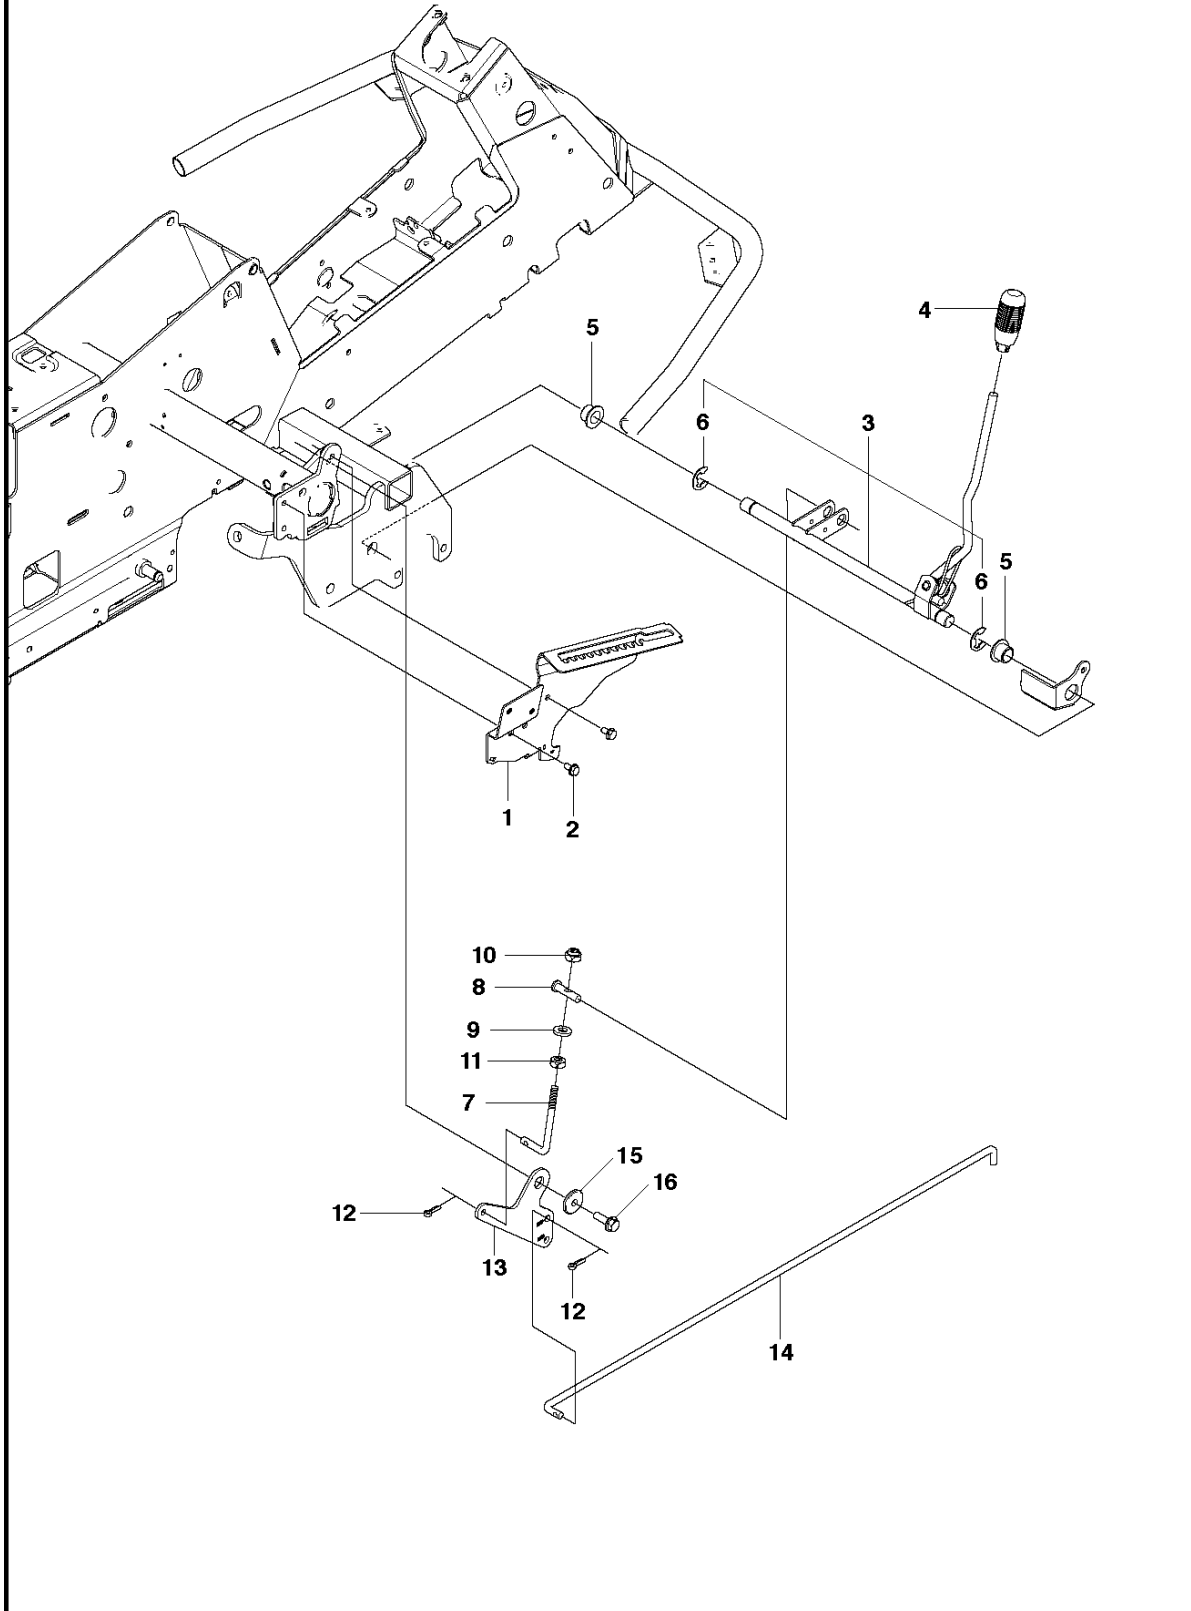

D R316T AWD
HEIGHT ADJUSTMENT

HEIGHT ADJUSTMENT

R316 T AWD, 966757601, 967151901, 2012

Ref	Part no.	Description	Remark	Qty	Kit
1	578 00 13-02	BRACKET ASSY		1	
2	506 57 01-03	SCREW EHHFM		2	
3	577 99 99-01	HEIGHT ADJUSTER		1	
4	506 54 20-01	HANDLE		1	
5	506 55 43-01	BEARING		2	
6	735 31 22-20	E-CLIP		2	
7	506 90 82-01	HEIGHT ROD		1	
8	506 78 46-01	PIN		1	
9	734 11 72-01	WASHER		1	
10	732 21 18-01	LOCK NUT		1	
11	731 23 18-01	HEXAGON NUT		1	
12	721 61 83-01	SPLIT PIN		2	
13	578 04 07-01	LINK		1	
14	523 11 45-01	CONNECTION ROD		1	
15	506 91 87-02	WASHER		1	
16	506 57 01-05	SCREW EHHFM		1