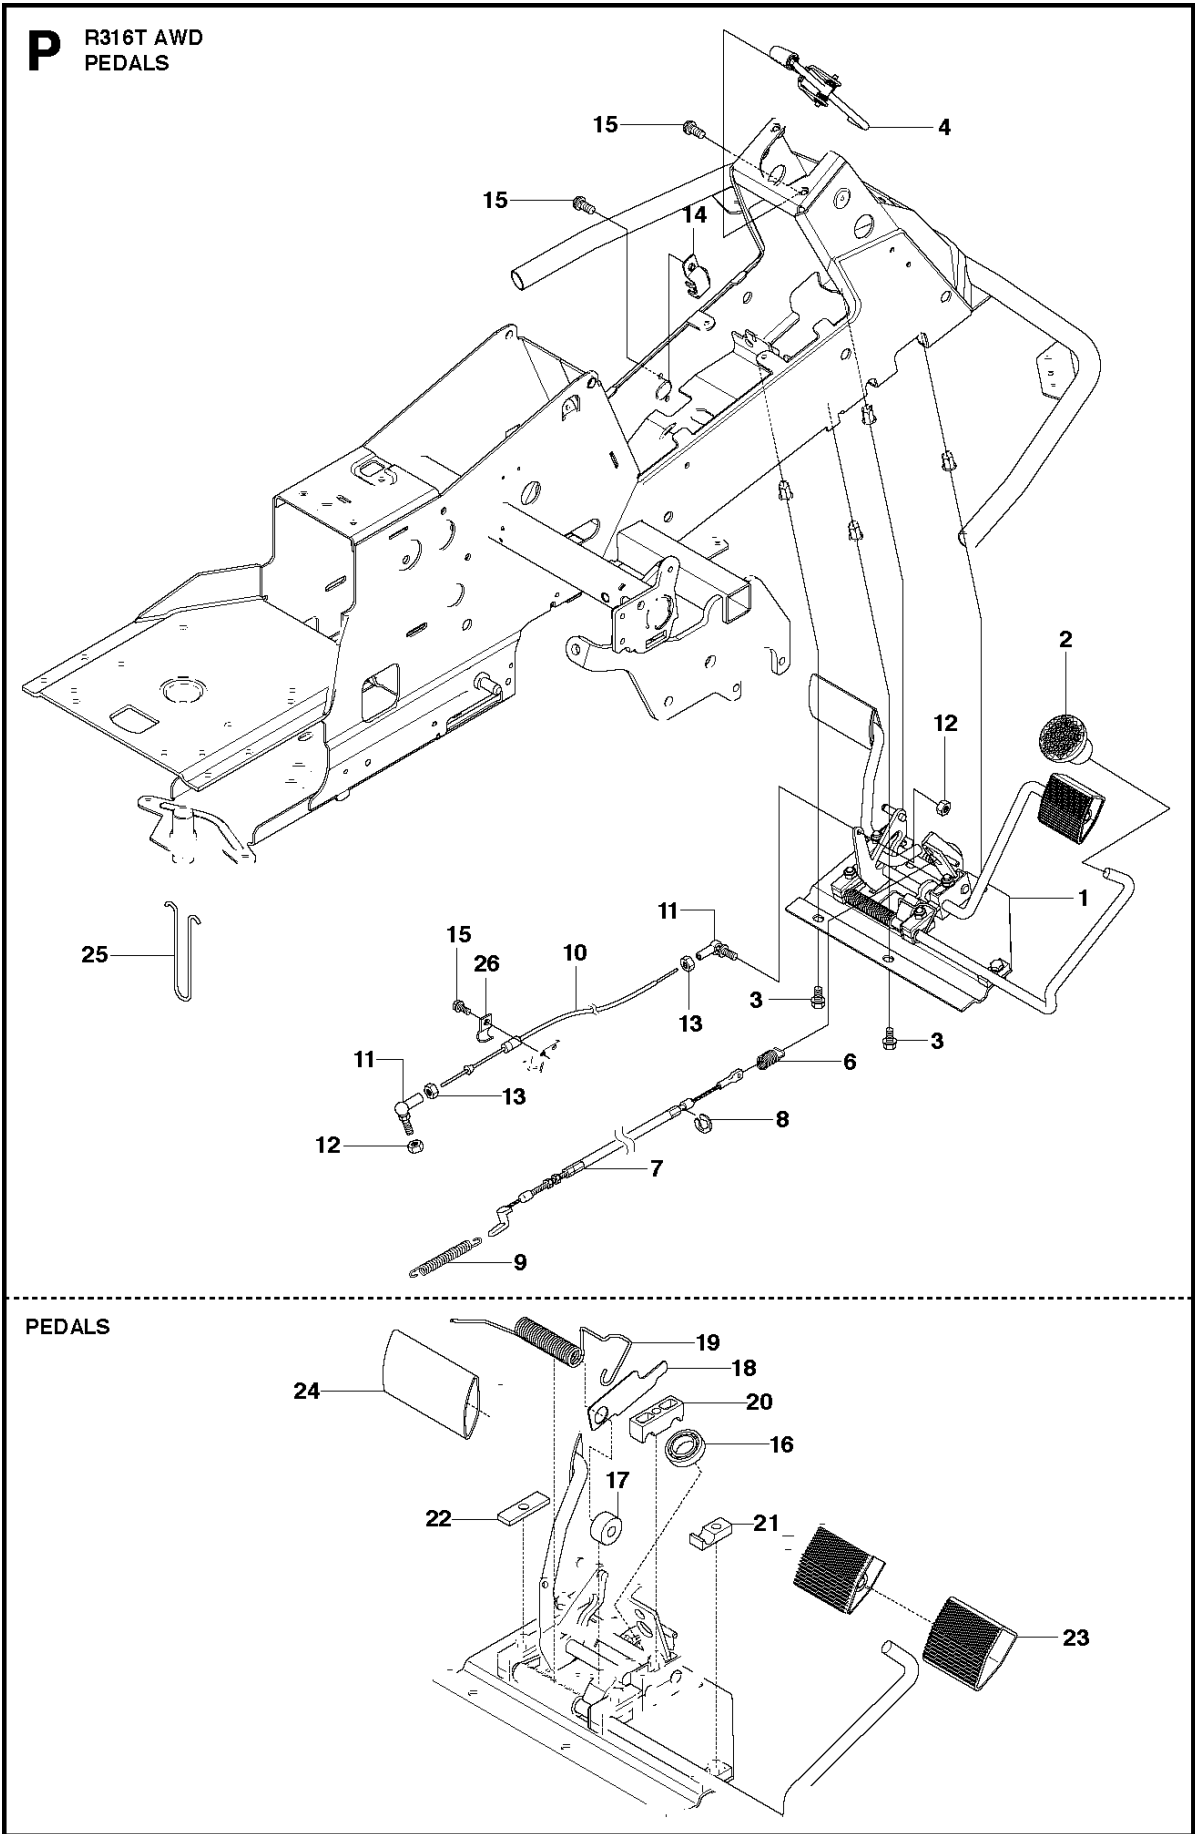

PEDALS

R316 T AWD, 966757601, 967151901, 2012

Ref	Part no.	Description	Remark	Qty	Kit
1	544 12 60-01	PEDAL PLATE ASSY		1	
2	535 47 37-01	KNOB		1	
3	506 57 01-04	SCREW EHHFM		4	
4	544 40 31-01	BRAKE LEVER ASSY		1	
6	506 94 63-01	BRAKE SPRING		1	
7	576 71 21-01	BRAKE WIRE		1	
8	735 31 09-20	E-CLIP		1	
9	574 51 11-02	CONTROL CABLE		1	
10	574 41 12-02	CONTROL CABLE		1	
11	506 55 73-01	VINKELL.AS8 DIN71802		2	
12	732 21 14-01	LOCK NUT		2	
13	731 23 14-01	HEXAGON NUT		2	
14	522 43 08-01	BRACKET		1	
15	725 23 64-61	SCREW EHHFT		4	
16	738 21 02-04	BALL BEARING		1	
17	535 48 02-01	ROLLER		1	1
18	535 48 06-01	PROTECTIVE PLATE		1	1
19	535 48 07-01	SPRING		1	1
20	535 48 08-01	BEARING SUPPORT		4	1
21	535 48 09-01	BEARING SUPPORT		5	1
22	535 48 10-01	REINFORCEMENT PLATE		3	1
23	535 47 88-01	PEDAL RUBBER		1	1
24	535 47 88-02	PEDAL RUBBER		1	1
25	506 57 64-02	CABLE HOLDER		1	1
26	506 56 65-01	CLIP		1