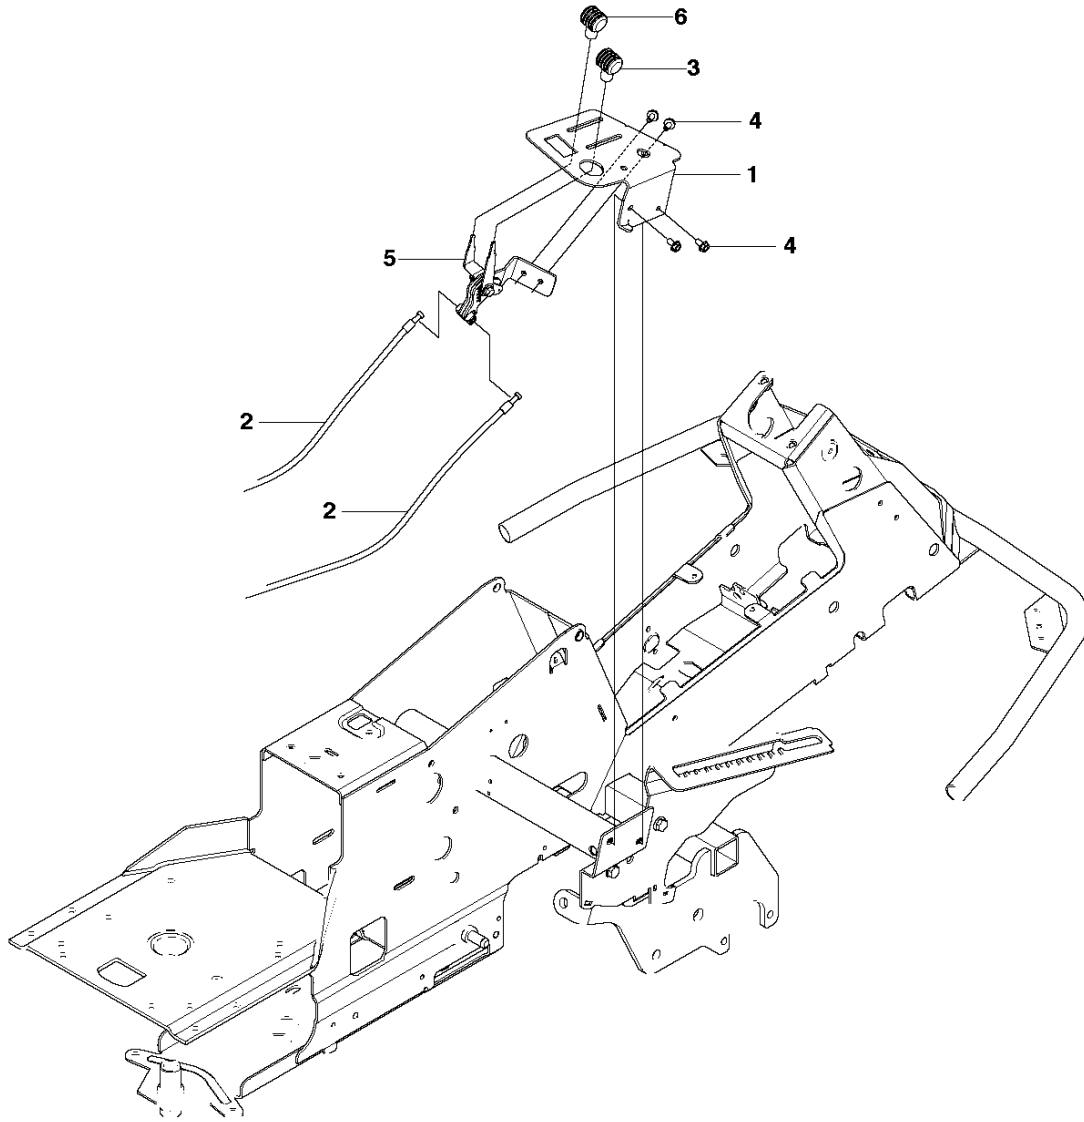

N R316T AWD
CONTROLS

CONTROLS

R316 T AWD, 966757601, 967151901, 2012

Ref	Part no.	Description	Remark	Qty	Kit
1	578 03 31-01	SUPPORT		1	
2	544 30 17-06	WIRE		2	
3	506 88 91-01	KNOB		1	
4	535 47 52-12	SCREW EHHFM		4	
5	578 02 34-01	THROTTLE CONTROL		1	
6	506 88 91-02	KNOB		1