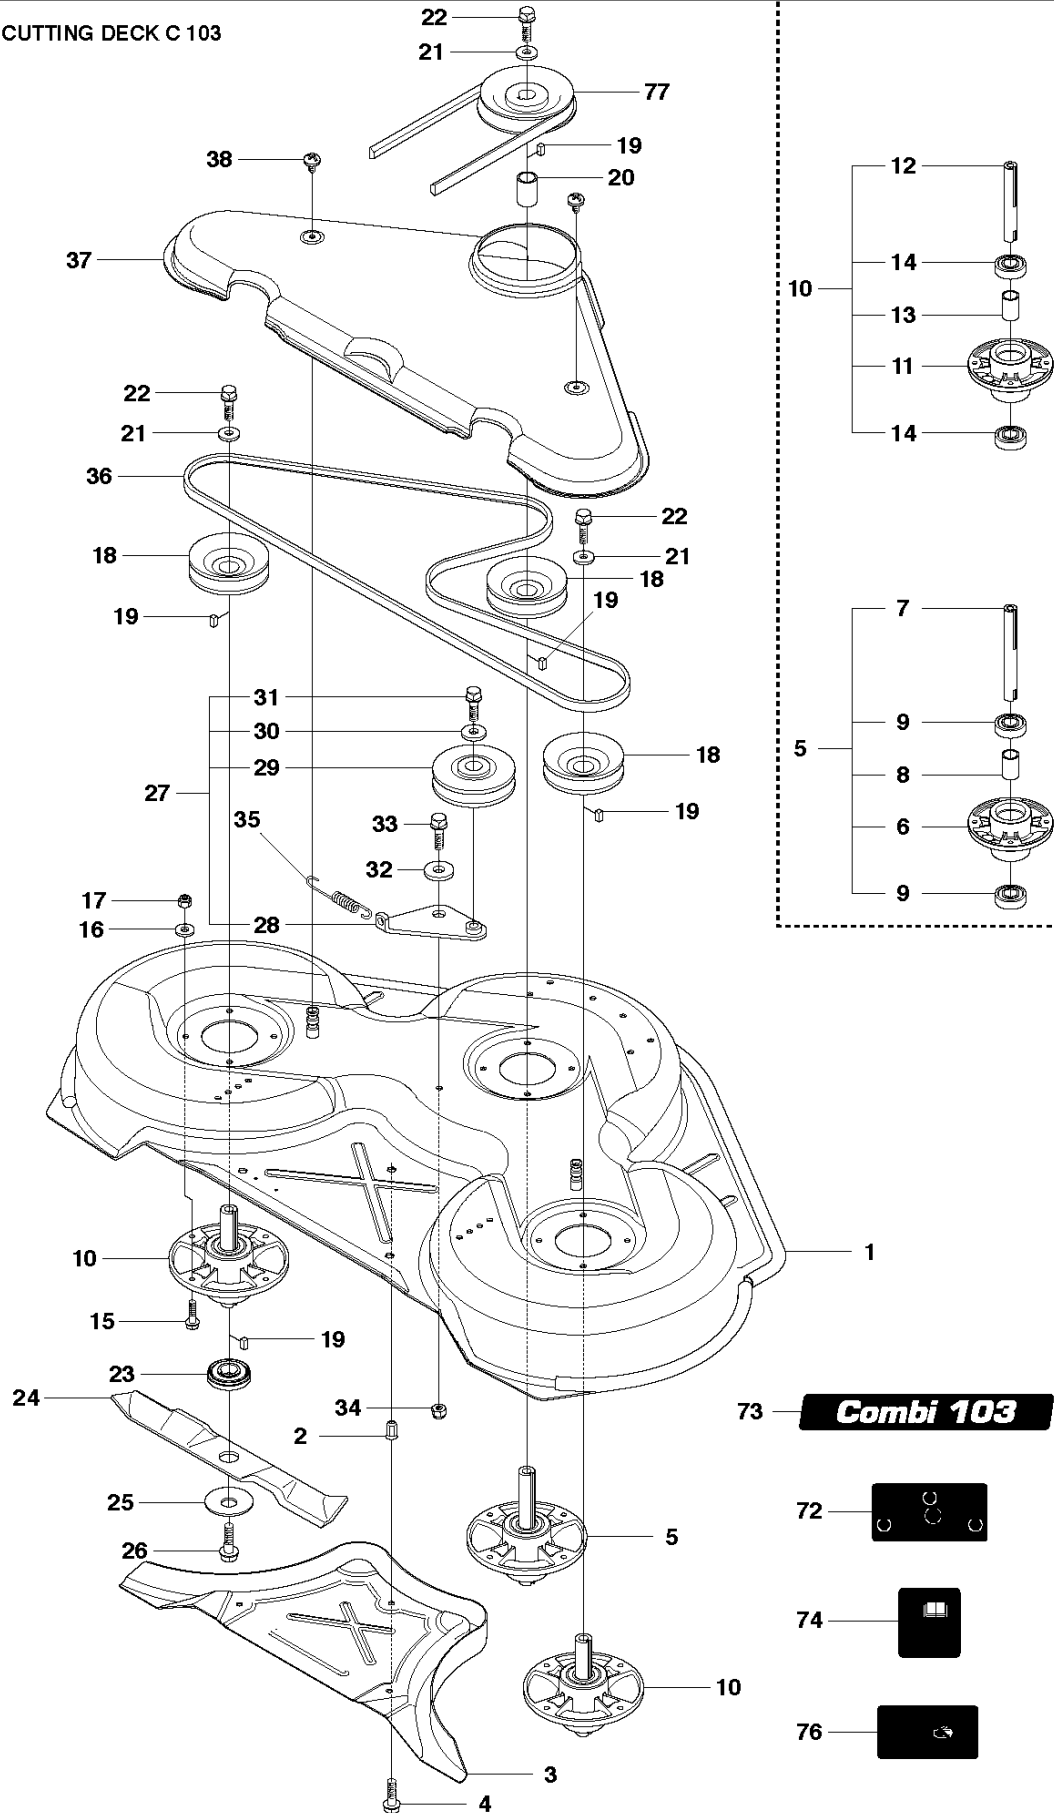

B2 CUTTING DECK C 103

73 **Combi 103**

- 72
- 74
- 76

Ref	Part no.	Description	Remark	Qty	Kit
1	574 21 08-01	CUTTING DECK		1	
2	506 91 62-01	BLIND RIVET NUT		3	
3	544 44 92-01	PLUG		1	
4	506 57 01-04	SCREW EHHFM		3	
5	576 38 41-01	BLADE HOUSING ASSY		2	
6	576 38 42-01	BEARING HOUSING		1	5
7	576 38 43-01	SHAFT		1	5
8	576 38 44-01	SPACING SLEEVE		1	5
9	738 23 04-34	BALL BEARING		2	5
10	576 38 41-02	BLADE HOUSING ASSY		1	
11	576 38 42-01	BEARING HOUSING		1	10
12	576 38 43-02	SHAFT		1	10
13	576 38 44-01	SPACING SLEEVE		1	10
14	738 23 04-34	BALL BEARING		2	10
15	535 42 38-01	SCREW RSQM		12	
16	734 11 64-01	WASHER		14	
17	732 21 18-01	LOCK NUT		12	
18	506 92 21-01	PULLEY		3	
19	506 53 35-01	PARALLEL KEY		7	
20	544 06 80-02	SPACING SLEEVE		1	
21	734 11 74-41	WASHER		3	
22	544 11 41-01	SCREW EHHM		3	
23	535 50 42-02	BLADE BRACKET		3	
24	504 18 82-01	RIDE ON BLADE		3	
25	506 79 23-01	KNIFE PLATE		3	
26	544 11 41-01	SCREW EHHM		3	
27	506 54 07-01	BELT TENSIONER ASSY		1	
28	506 51 95-01	SPÄNNARM KPL.		1	27
29	506 53 27-01	PULLEY		1	27
30	734 11 64-41	WASHER		1	27
31	506 55 83-02	SCREW EHHFT		1	27
32	506 91 87-02	WASHER		1	
33	725 24 51-71	SCREW EHHM		1	
34	732 21 18-01	LOCK NUT		1	
35	506 53 31-01	SPRING		1	
36	506 76 85-01	DRIVE BELT		1	
37	544 09 61-01	BELT COVER		1	
38	544 40 05-01	SCREW		2	
72	506 78 97-01	LABEL		1	
73	544 23 81-03	LABEL		2	
74	506 92 90-01	LABEL		1	
76	574 51 00-01	DECAL		2	
77	506 77 86-01	PULLEY		1