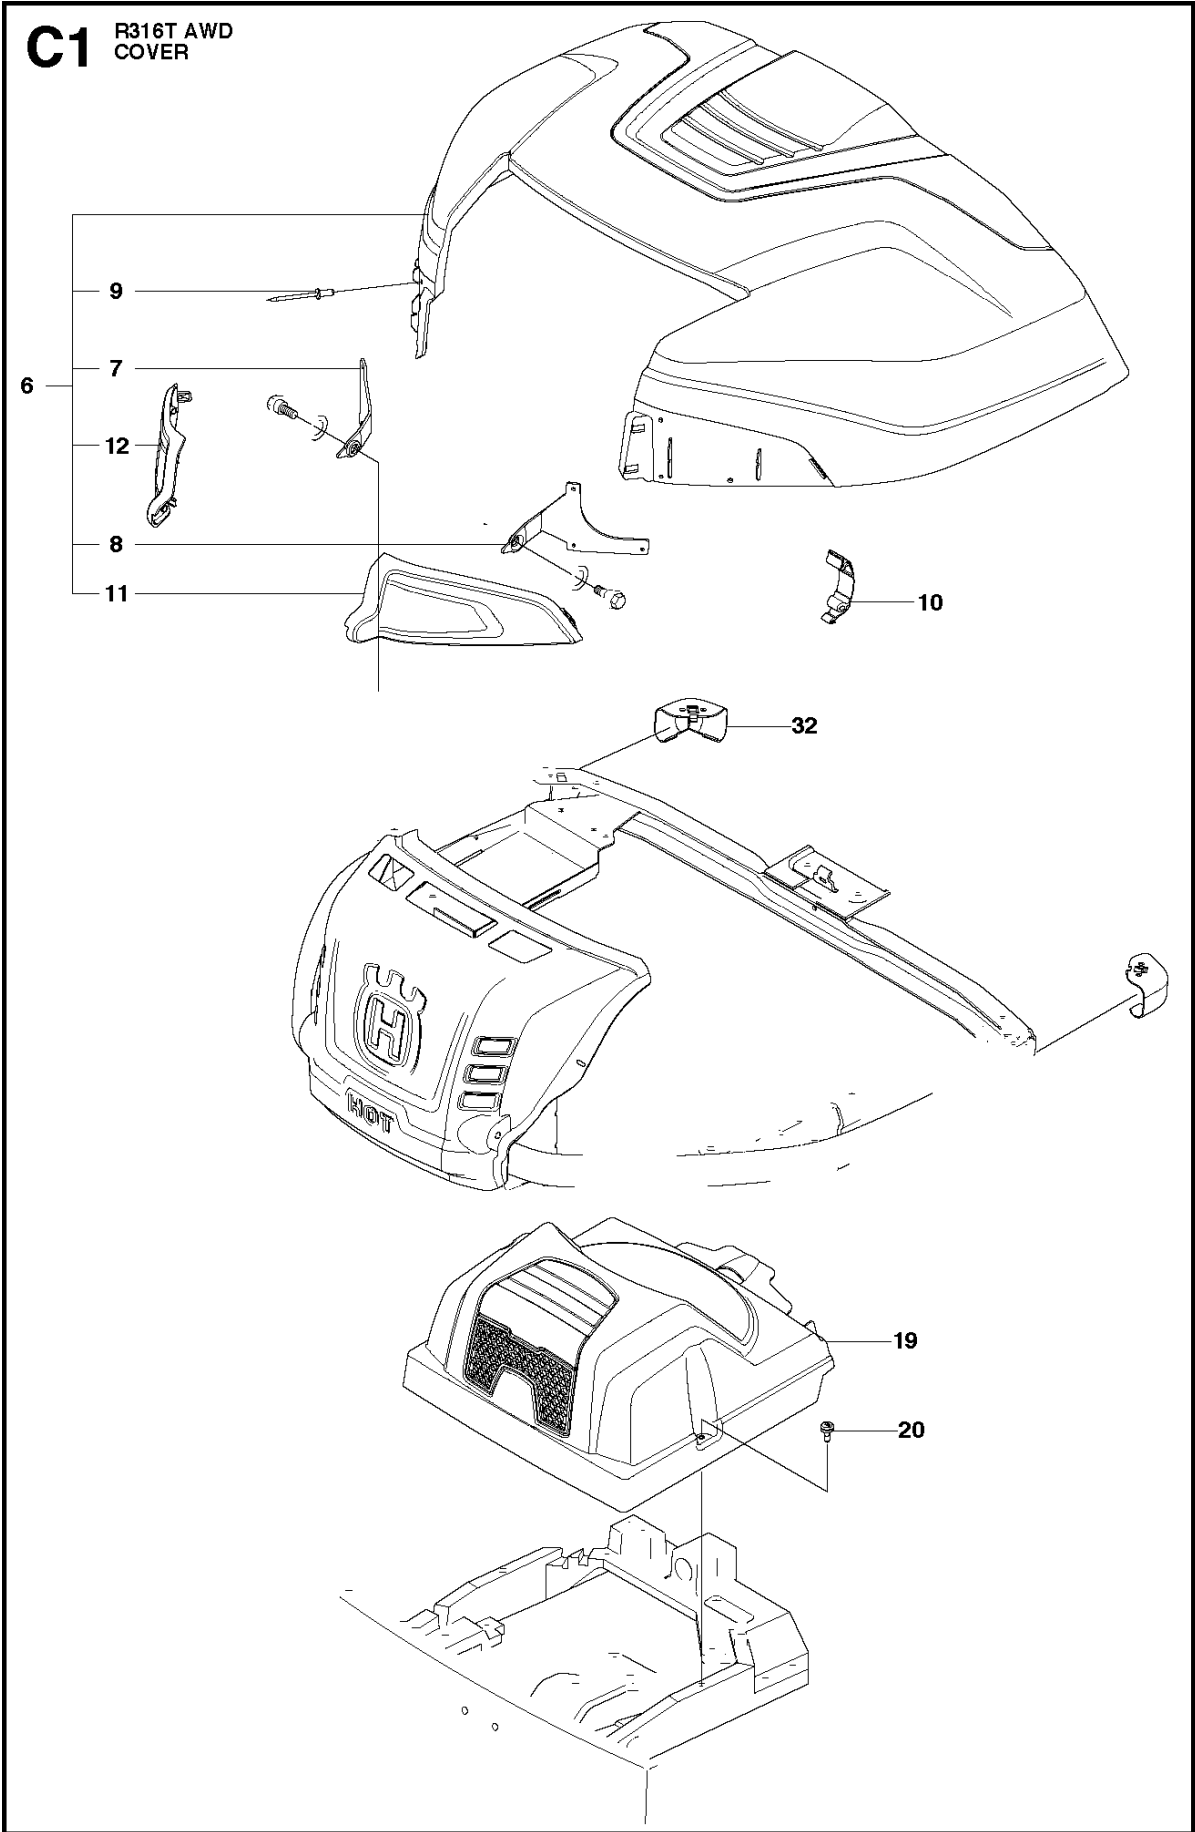

COVER

R316 T AWD, 966757601, 967151901, 2012

Ref	Part no.	Description	Remark	Qty	Kit
6	577 61 47-02	ENGINE HOOD ASSY		1	
7	578 11 37-01	HINGE		1	6
8	578 11 37-02	HINGE		1	6
9	722 79 54-02	RIVET		6	6
10	503 89 47-03	SNAP		1	
11	577 61 26-02	COVER		1	6
12	577 61 26-01	COVER		1	6
19	578 26 13-03	TRANSMISSION COVER		1	
20	574 85 62-01	SCREW		2	
32	577 90 33-01	PLUG		2