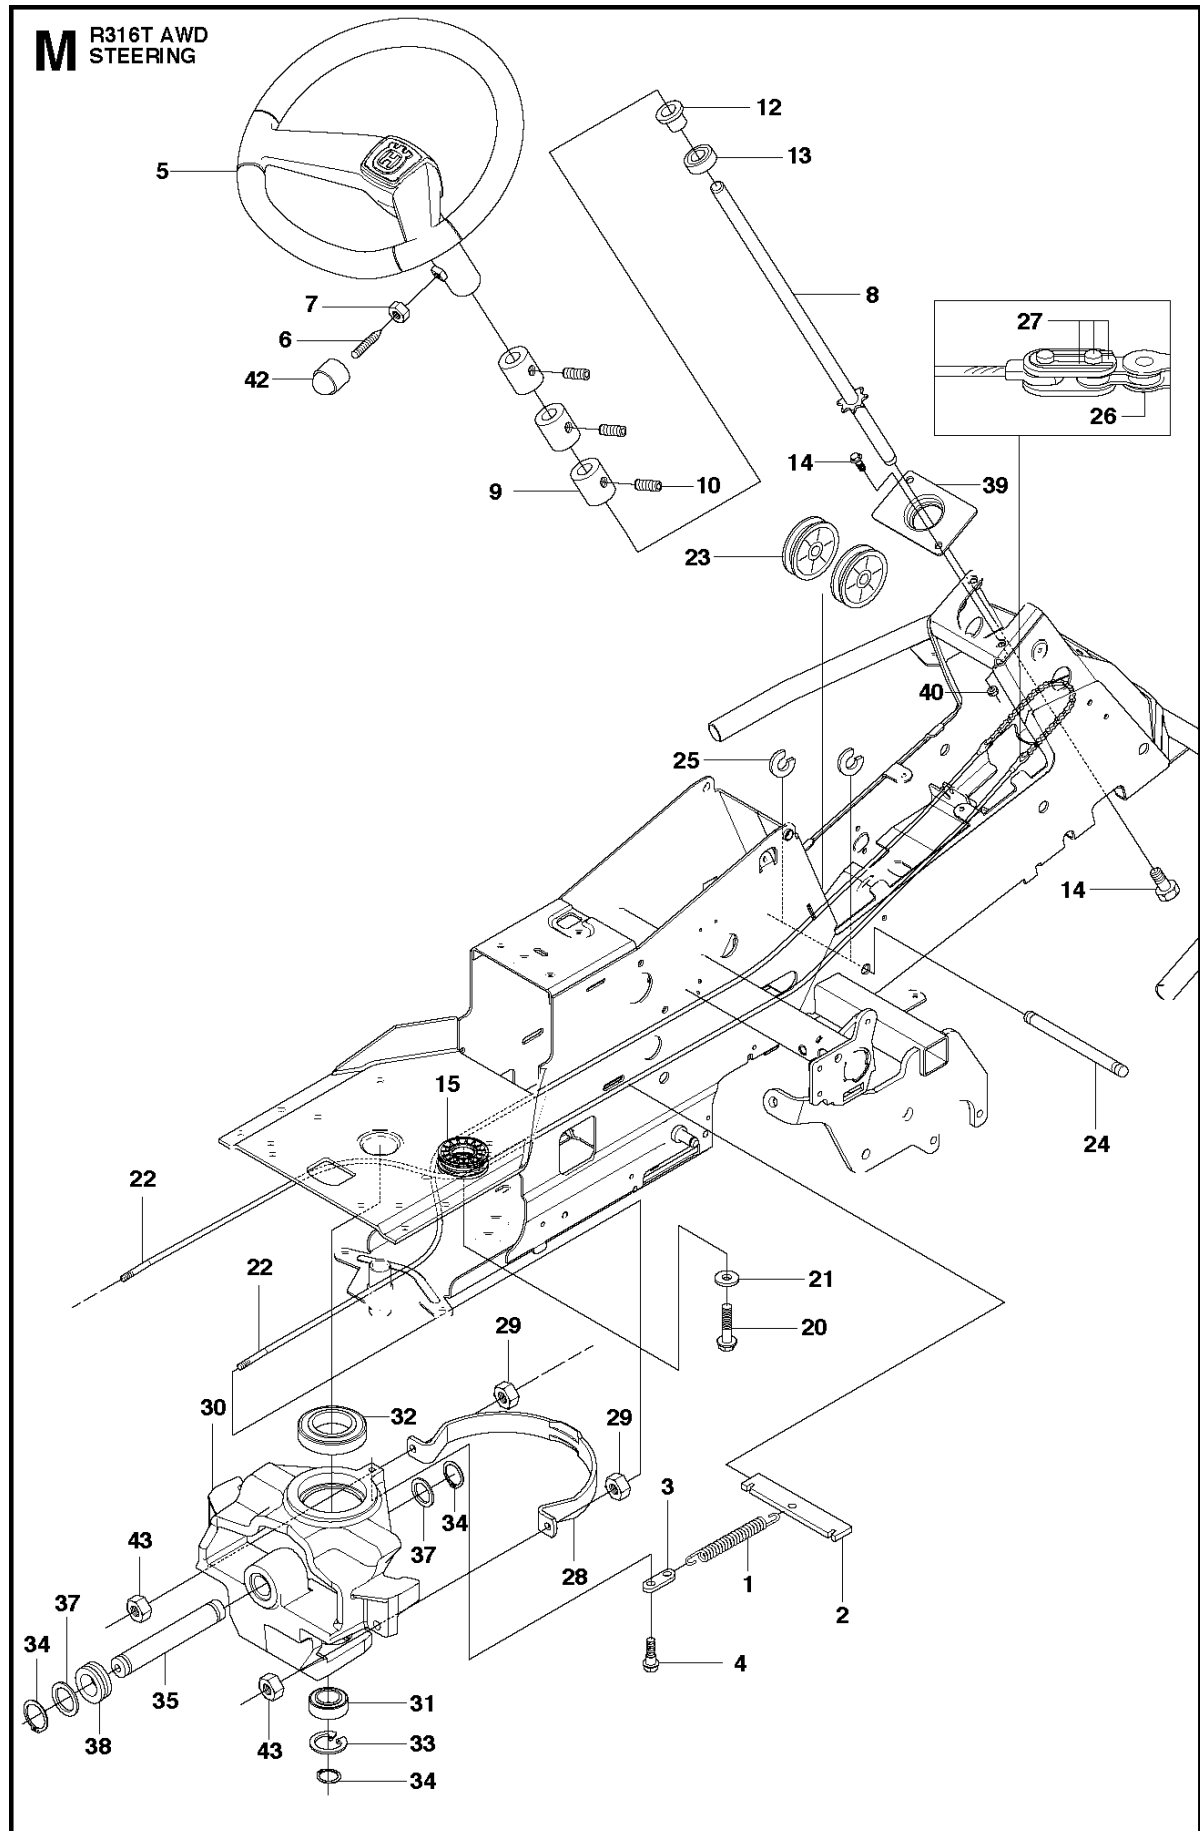

STEERING

R316 T AWD, 966757601, 967151901, 2012

Ref	Part no.	Description	Remark	Qty	Kit
1	506 67 19-01	SPRING		1	
2	506 57 63-01	SPRING RETAINER		1	
3	506 67 08-01	LINK		1	
4	506 59 74-01	COLLAR SCREW		1	
5	577 96 04-01	STEERING WHEEL		1	
6	728 74 55-05	SCREW IHSETM		1	
7	731 23 18-01	HEXAGON NUT		1	
8	575 63 22-01	STEERING ROD		1	
9	506 86 34-01	DRIVER		3	
10	728 84 43-05	SCREW IHSETM		3	
12	506 88 78-01	SPACER		1	
13	738 21 04-04	BALL BEARING		1	
14	506 57 01-04	SCREW EHHFM		3	
15	576 49 25-01	PULLEY		1	
20	506 67 54-03	SCREW EHHFM		1	
21	734 11 74-41	WASHER		1	
22	577 19 99-04	WIRE ASSY		2	
23	506 52 24-01	STARTER PULLEY		2	
24	506 53 94-04	SHAFT		1	
25	735 31 14-20	E-CLIP		2	
26	506 55 46-01	CHAIN		1	
27	506 55 47-01	LINKAGE		2	
28	544 42 73-01	WIRE GUIDE		1	
29	731 23 20-51	HEXAGON NUT		2	
30	577 65 93-01	SPINDLE		1	
31	738 21 05-04	BALL BEARING		1	
32	738 21 10-04	BALL BEARING		1	
33	735 31 40-10	CIRCLIP		1	
34	735 31 26-00	CIRCLIP		3	
35	506 98 59-01	SWING AXLE		1	
37	506 77 34-01	WASHER		2	
38	740 68 14-21	V-RING		1	
39	578 06 52-01	BRACKET		1	
40	732 21 20-51	NUT		1	
42	544 43 32-01	PROTECTIVE COVER		1	
43	732 21 20-51	NUT		2