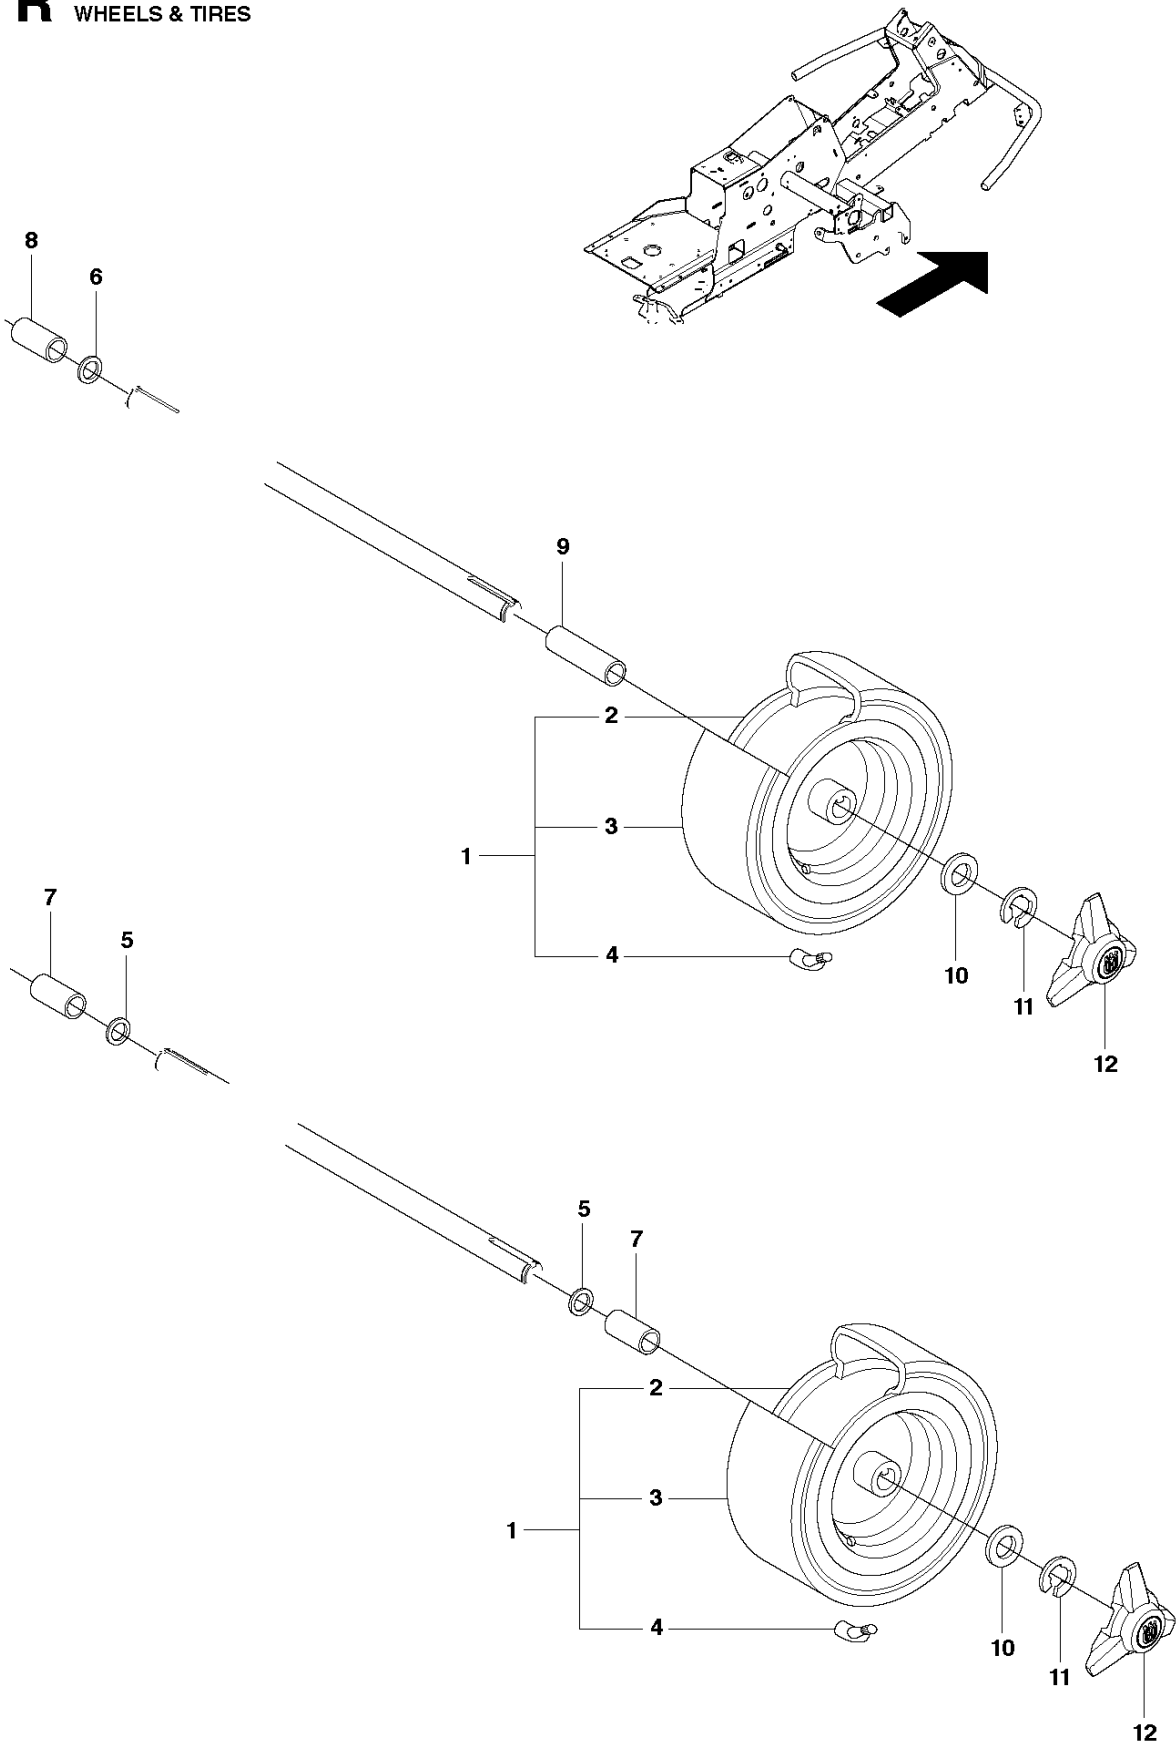

R R316T AWD
WHEELS & TIRES

WHEELS & TIRES

R316 T AWD, 966757601, 967151901, 2012

Ref	Part no.	Description	Remark	Qty	Kit
1	523 01 26-02	WHEEL		4	
2	523 03 48-01	RIM		1	1
3	523 03 46-02	TYRE		1	1
4	523 03 47-01	VALVE		1	1
5	506 50 48-03	WASHER		2	
6	506 94 58-01	WASHER		1	
7	506 59 62-03	SPACING SLEEVE		2	
8	544 13 26-01	SLEEVE		1	
9	544 13 26-02	SLEEVE		1	
10	506 50 48-05	WASHER		4	
11	506 89 90-01	E-CLIP		4	
12	544 35 35-01	HUB CAP		4