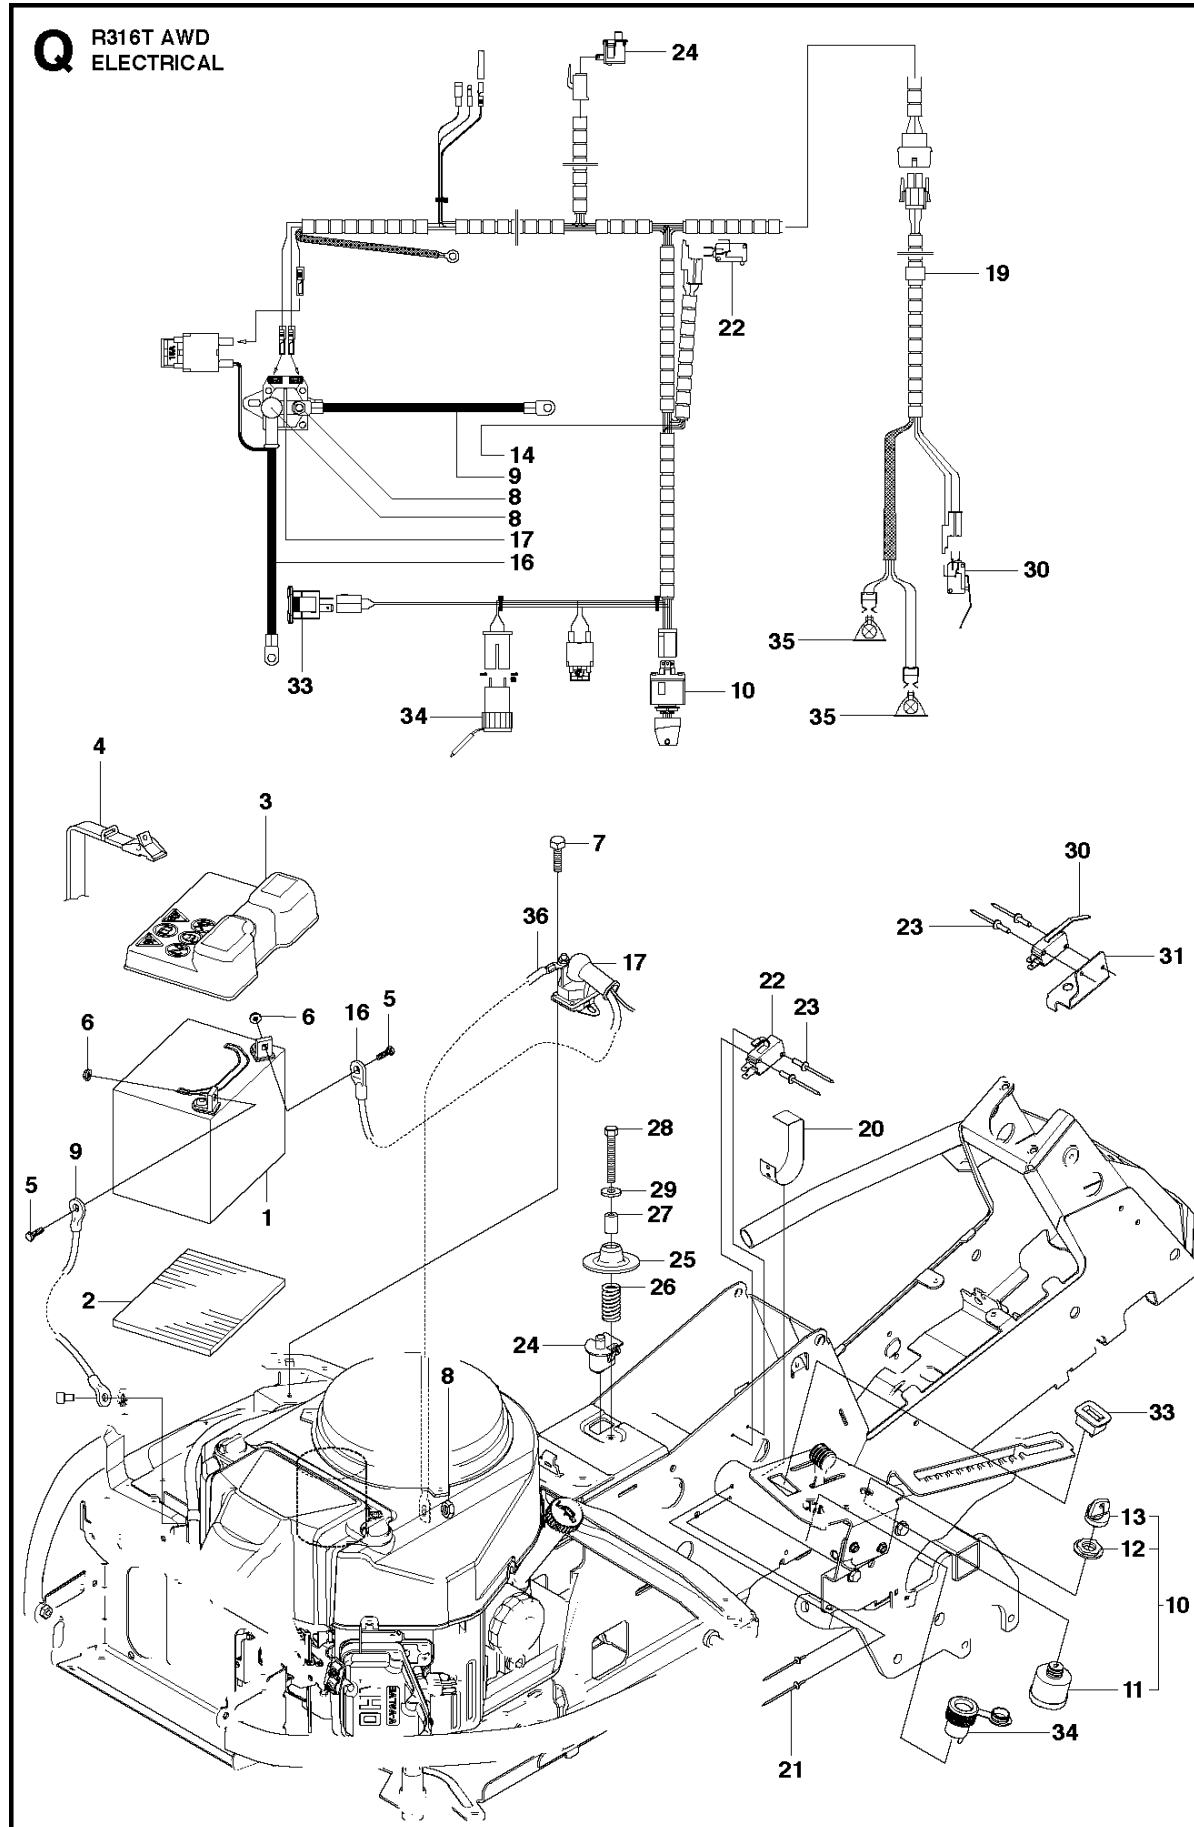

ELECTRICAL

R316 T AWD, 966757601, 967151901, 2012

Ref	Part no.	Description	Remark	Qty	Kit
1	577 04 16-01	BATTERY		1	
2	535 44 11-01	BATTERY MAT		1	
3	578 20 06-01	COVER		1	
4	506 83 68-02	BATTERY BELT		1	
5	522 62 21-01	SCREW EHHM		2	
6	522 62 43-01	NUT		2	
7	725 23 64-61	SCREW EHHFT		1	
8	506 89 98-01	NUT		3	
9	576 18 39-01	CABLE		1	
10	579 43 43-01	IGNITION SWITCH		1	
11	578 26 17-01	IGNITION SWITCH		1	
12	544 44 23-01	NUT		1	
13	544 44 24-01	IGNITION KEY		1	
14	578 33 85-01	WIRING		1	
16	576 18 40-01	CABLE		1	
17	544 43 98-01	RELAY		1	
19	578 32 89-01	WIRING		1	
20	506 90 93-01	PLATE SPRING		1	
21	722 78 39-02	BLIND RIVET		2	
22	574 31 60-01	SWITCH		1	
23	544 44 07-01	RIVET		4	
24	506 90 96-01	SWITCH		1	
25	506 90 97-01	SPRING WASHER		1	
26	544 44 12-01	SPRING		1	
27	506 90 99-02	SPACER TUBE		1	
28	725 24 60-51	SCREW EHHM		1	
29	734 11 64-01	WASHER		1	
30	574 31 61-01	SWITCH		1	
31	544 41 57-01	BRACKET		1	
33	578 38 24-01	HOUR METER		1	
34	535 47 48-01	POWER SOCKET		1	
35	535 44 68-01	LAMP		2	
36	576 18 38-01	CABLE		1