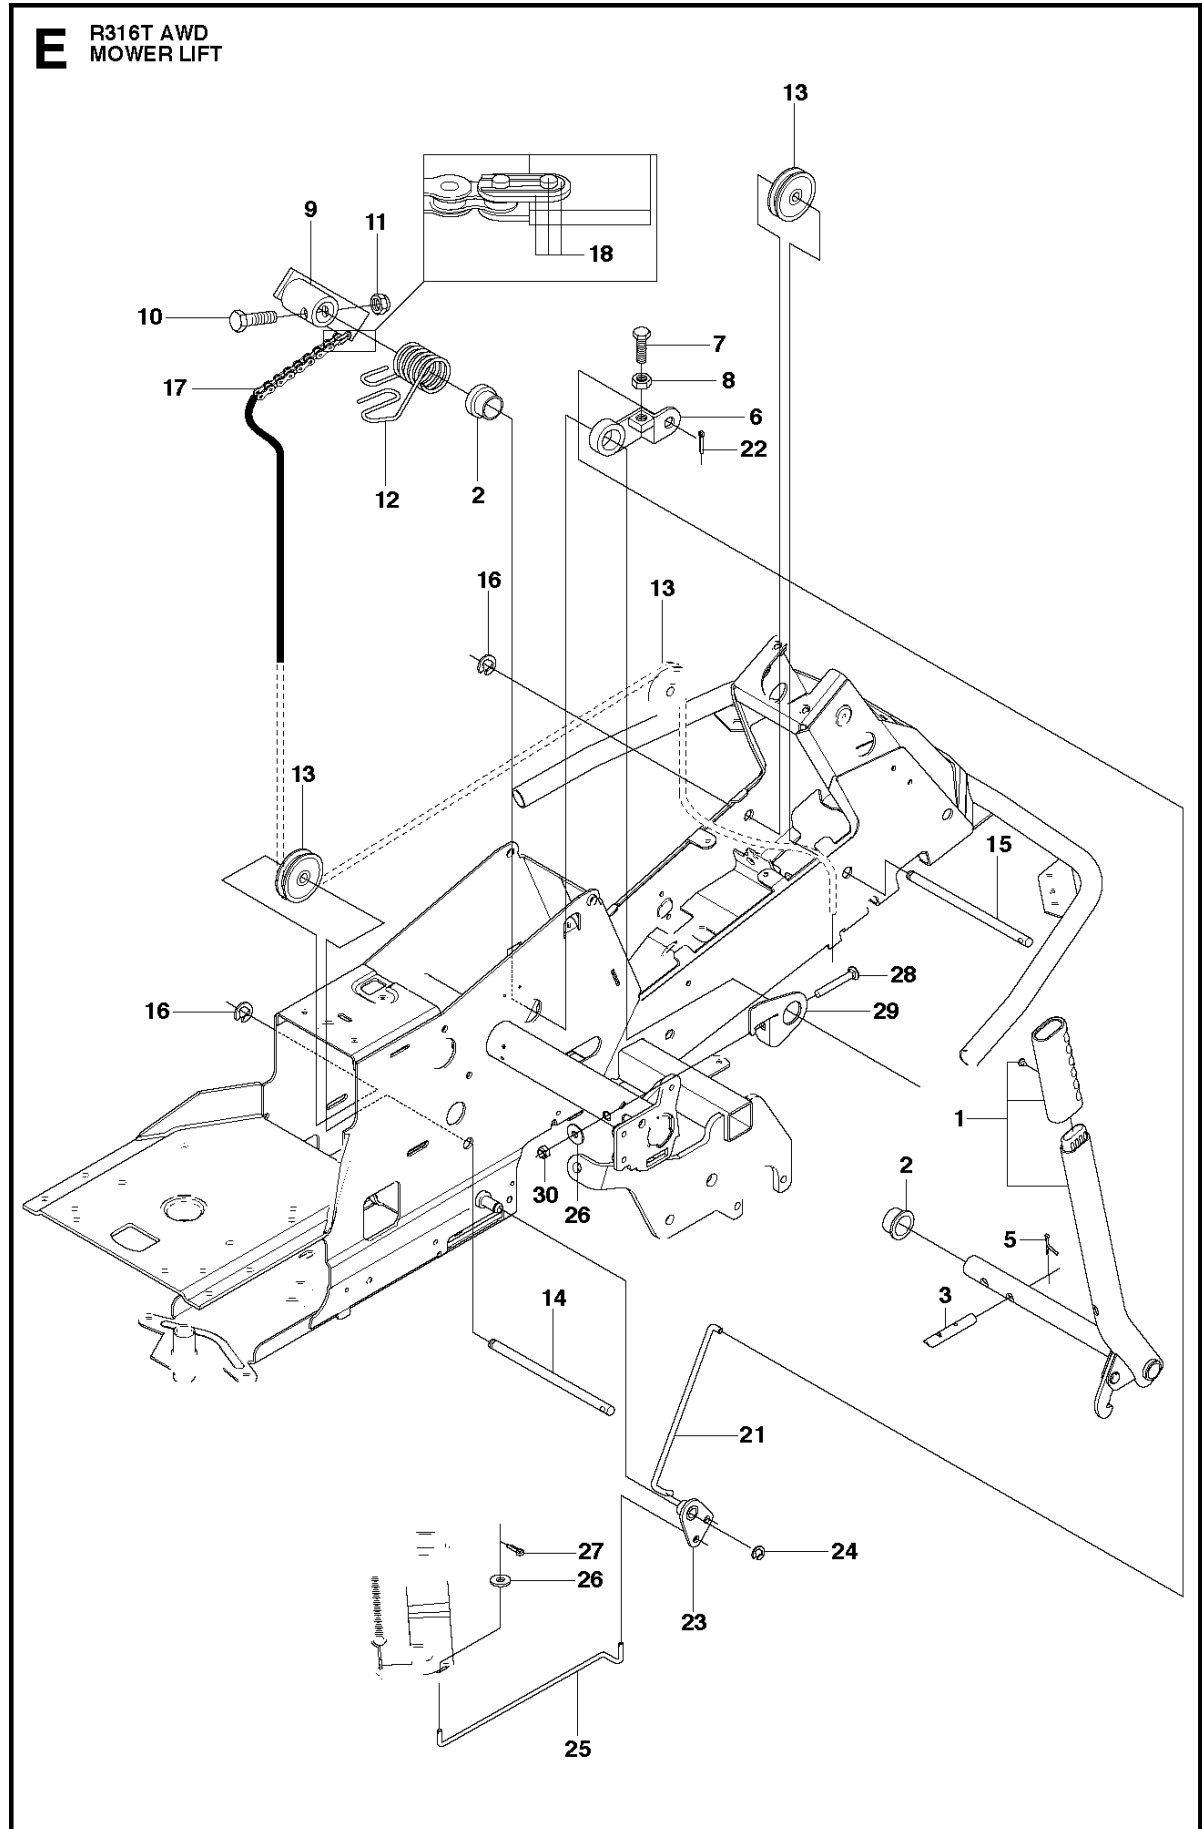

MOWER LIFT / DECK LIFT

R316 T AWD, 966757601, 967151901, 2012

Ref	Part no.	Description	Remark	Qty	Kit
1	577 96 67-01	LIFTING LEVER ASSY		1	
2	506 55 65-01	BEARING		2	
3	525 40 66-01	PIN		1	
5	721 61 83-01	SPLIT PIN		1	
6	506 78 43-01	LINK ASSY		1	
7	725 24 97-51	SCREW		1	
8	731 23 20-51	HEXAGON NUT		1	
9	544 43 36-01	LIFTING ARM		1	
10	725 25 42-51	SCREW EHHM		1	
11	732 25 22-01	HEXAGON LOCKING NUT		1	
12	506 91 68-01	SPRING		1	
13	506 90 56-01	OFFSET PULLEY		2	
14	506 90 57-01	SHAFT		1	
15	506 90 57-02	SHAFT		1	
16	735 31 18-20	E-CLIP		2	
17	506 55 46-07	CHAIN		1	
18	506 55 47-01	LINKAGE		1	
21	544 45 69-01	CONNECTION ROD		1	
22	721 61 83-01	SPLIT PIN		1	
23	544 37 86-01	LINK		1	
24	735 31 14-20	E-CLIP		1	
25	544 44 88-01	CONNECTION ROD		1	
26	734 11 64-41	WASHER		2	
27	721 61 83-01	SPLIT PIN		1	
28	535 42 38-03	SCREW RSQM		1	
29	577 99 95-01	SHEET		1	
30	732 21 18-01	LOCK NUT		1