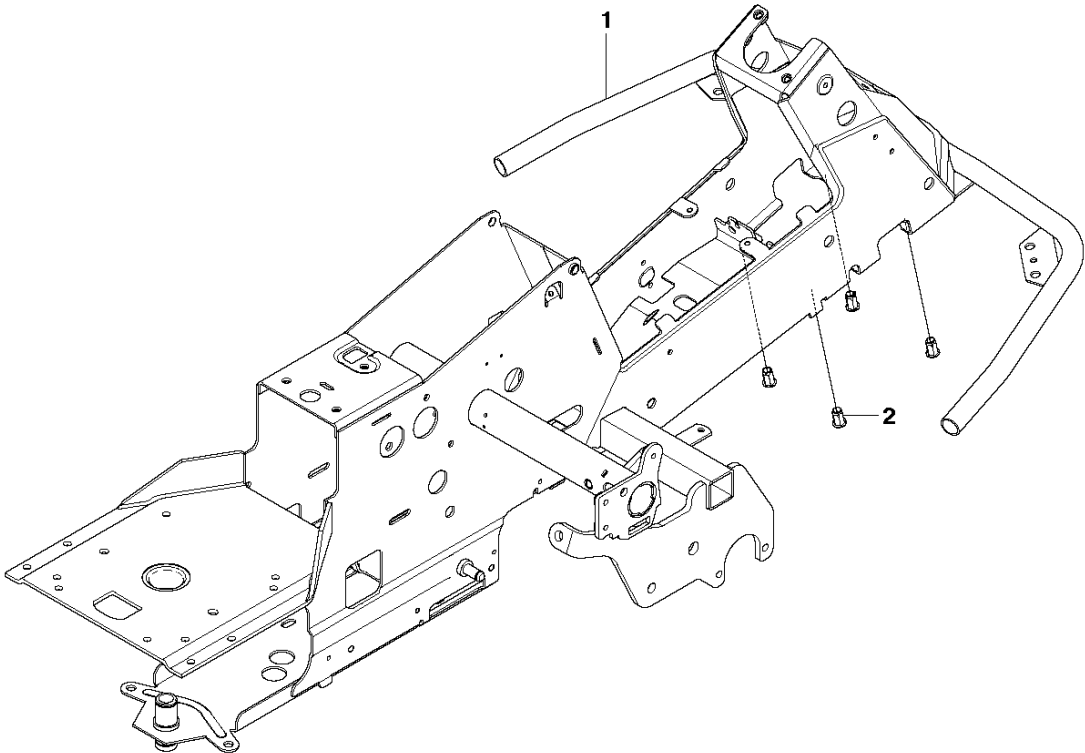

F R316T AWD
CHASSIS

CHASSIS / FRAME

R316 T AWD, 966757601, 967151901, 2012

Ref	Part no.	Description	Remark	Qty	Kit
1	577 93 91-01	CHASSIS		1	
2	506 91 62-01	BLIND RIVET NUT		4