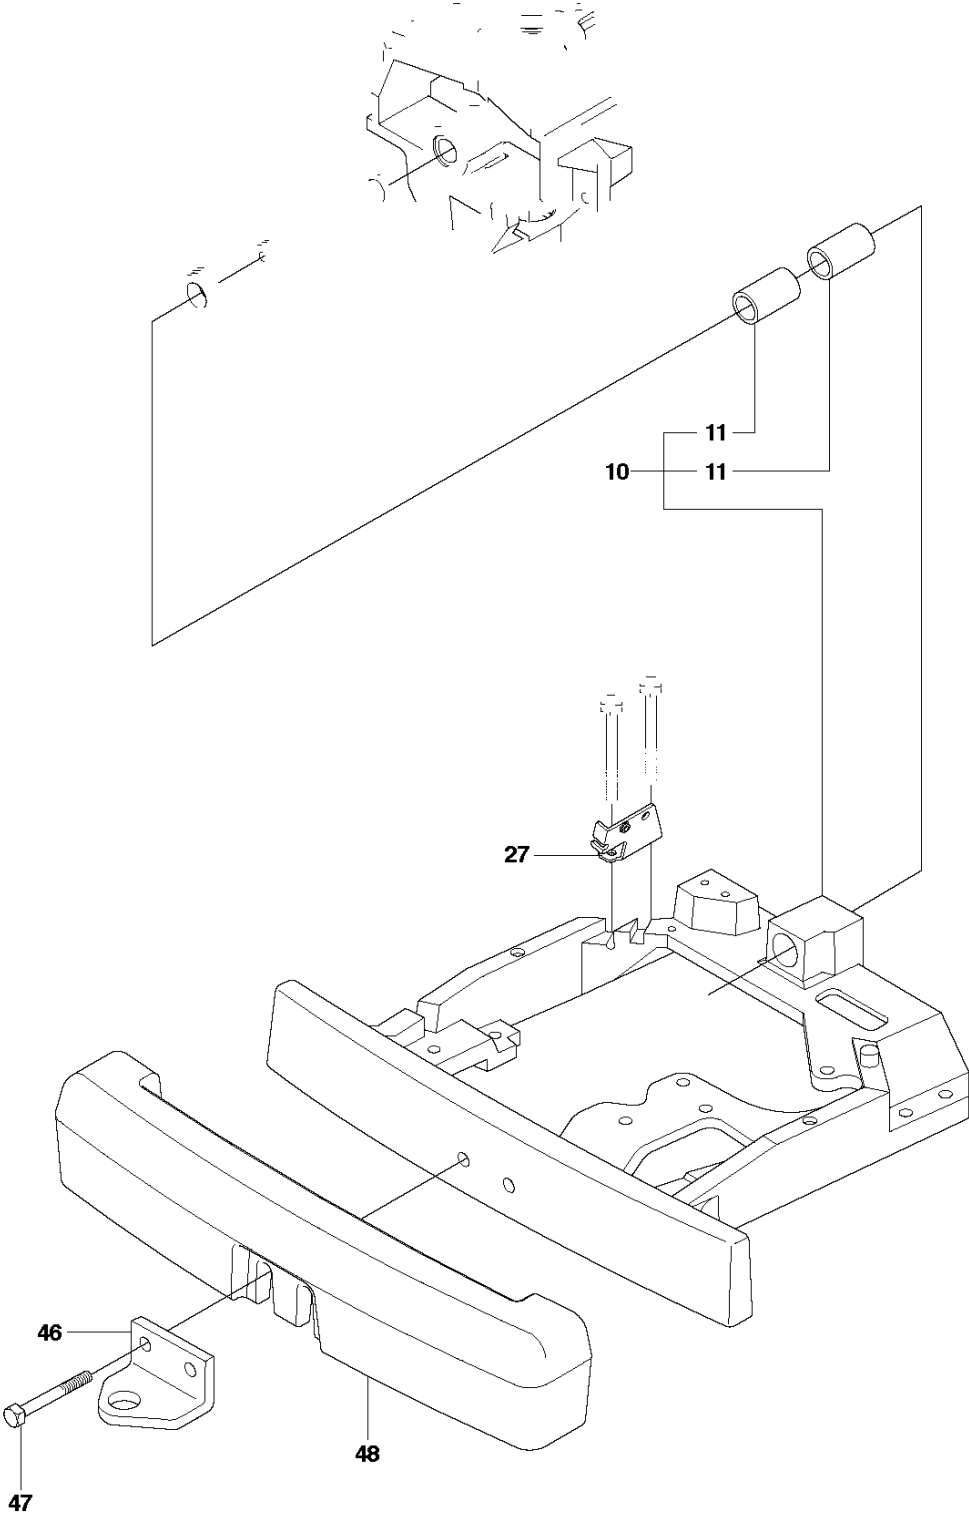

J1 R316T AWD
CHASSIS, REAR

CHASSIS REAR

R316 T AWD, 966757601, 967151901, 2012

Ref	Part no.	Description	Remark	Qty	Kit
10	535 40 60-01	BRACKET ASSY		1	
11	506 98 61-02	GLIDLAGER		2	10
27	544 26 21-01	BRACKET		1	
46	506 88 99-01	HITCH		1	
47	725 25 00-51	SCREW EHHM		2	
48	544 03 96-02	COUNTERWEIGHT		1