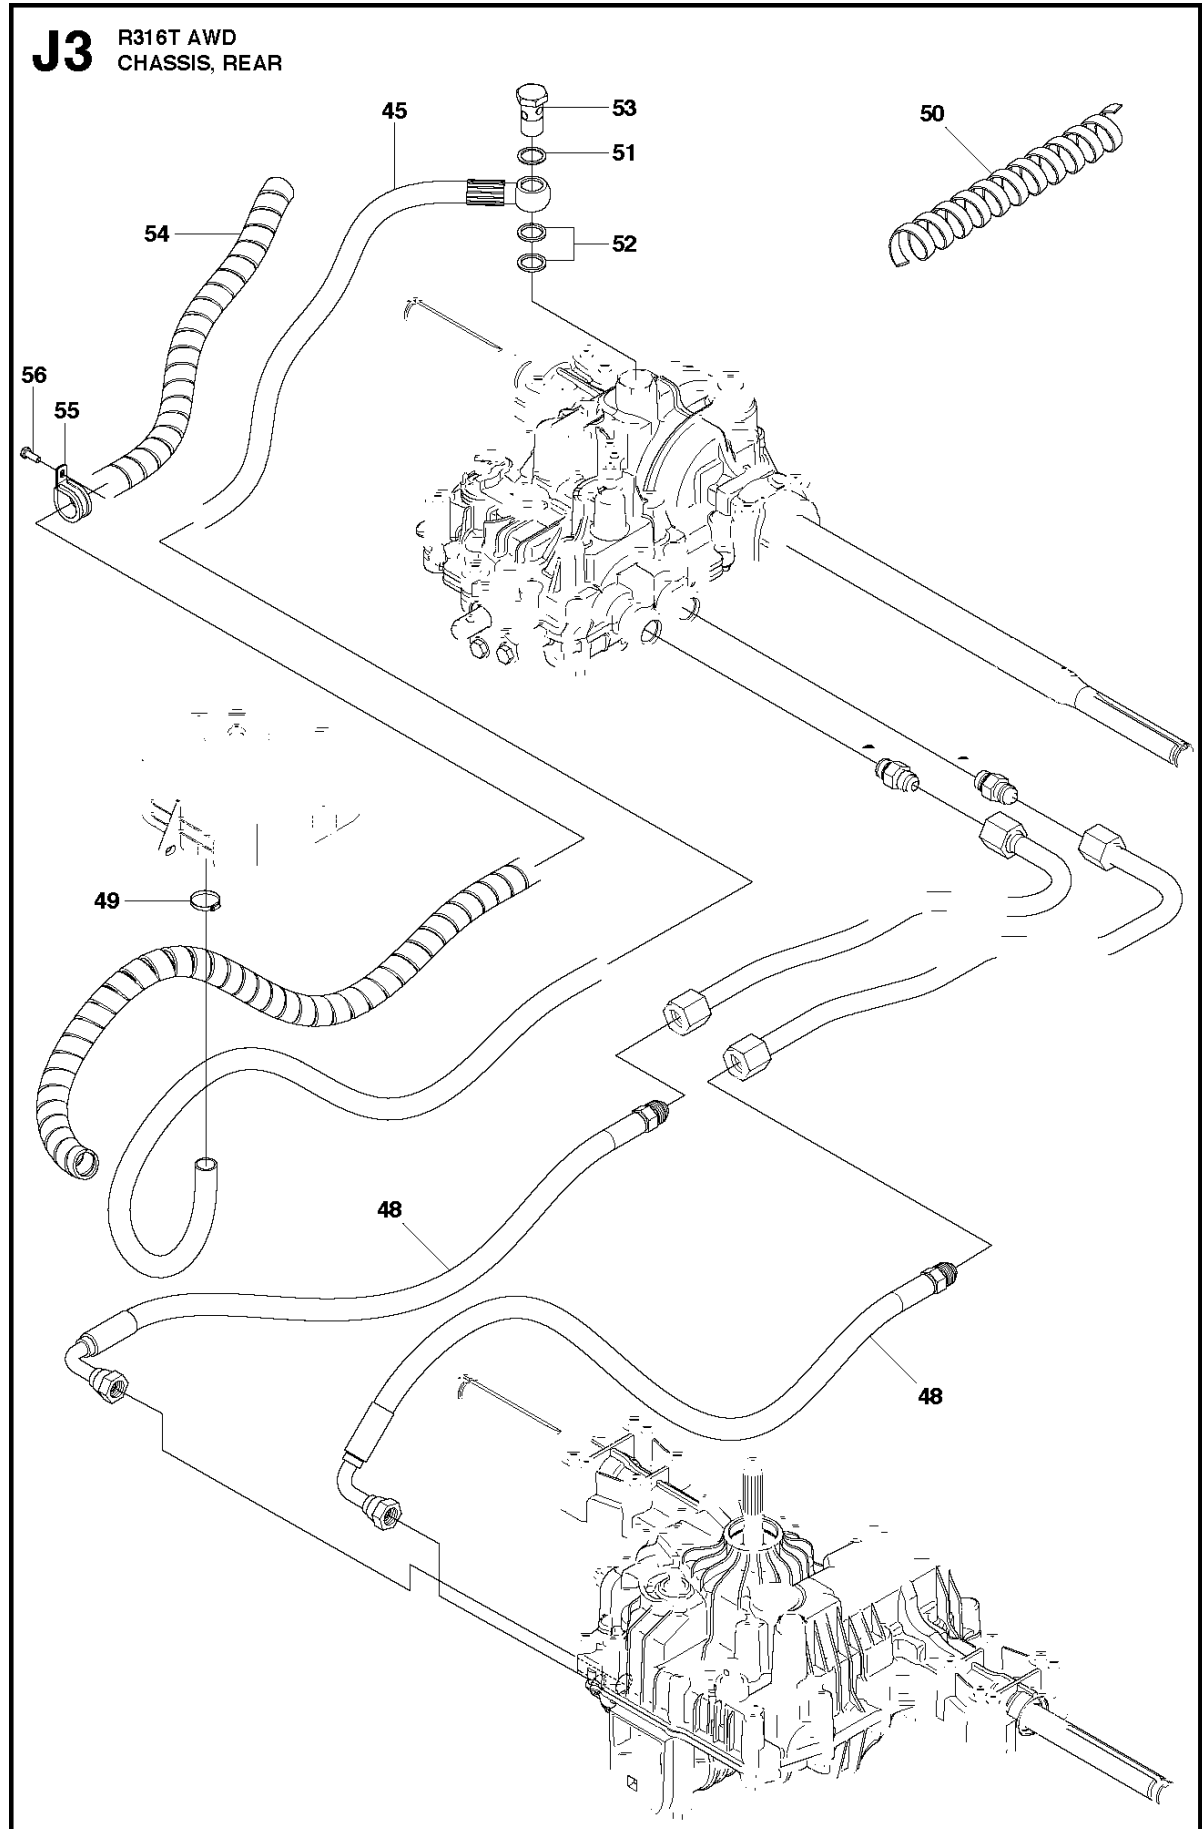

CHASSIS REAR

R316 T AWD, 966757601, 967151901, 2012

Ref	Part no.	Description	Remark	Qty	Kit
45	578 29 50-03	HYDRAULIC HOSE		1	
48	544 45 64-03	HYDRAULIC HOSE		2	
49	505 13 11-01	HOSE CLAMP		1	
50	544 02 66-01	HOSE GUARD		1	
51	544 01 00-01	GASKET		1	
52	544 01 00-03	GASKET		2	
53	544 02 05-01	PIPE FITTING		1	
54	544 02 66-07	HOSE GUARD		1	
55	574 53 12-01	HOSE CLAMP		1	
56	725 23 68-61	SCREW EHHFT		1