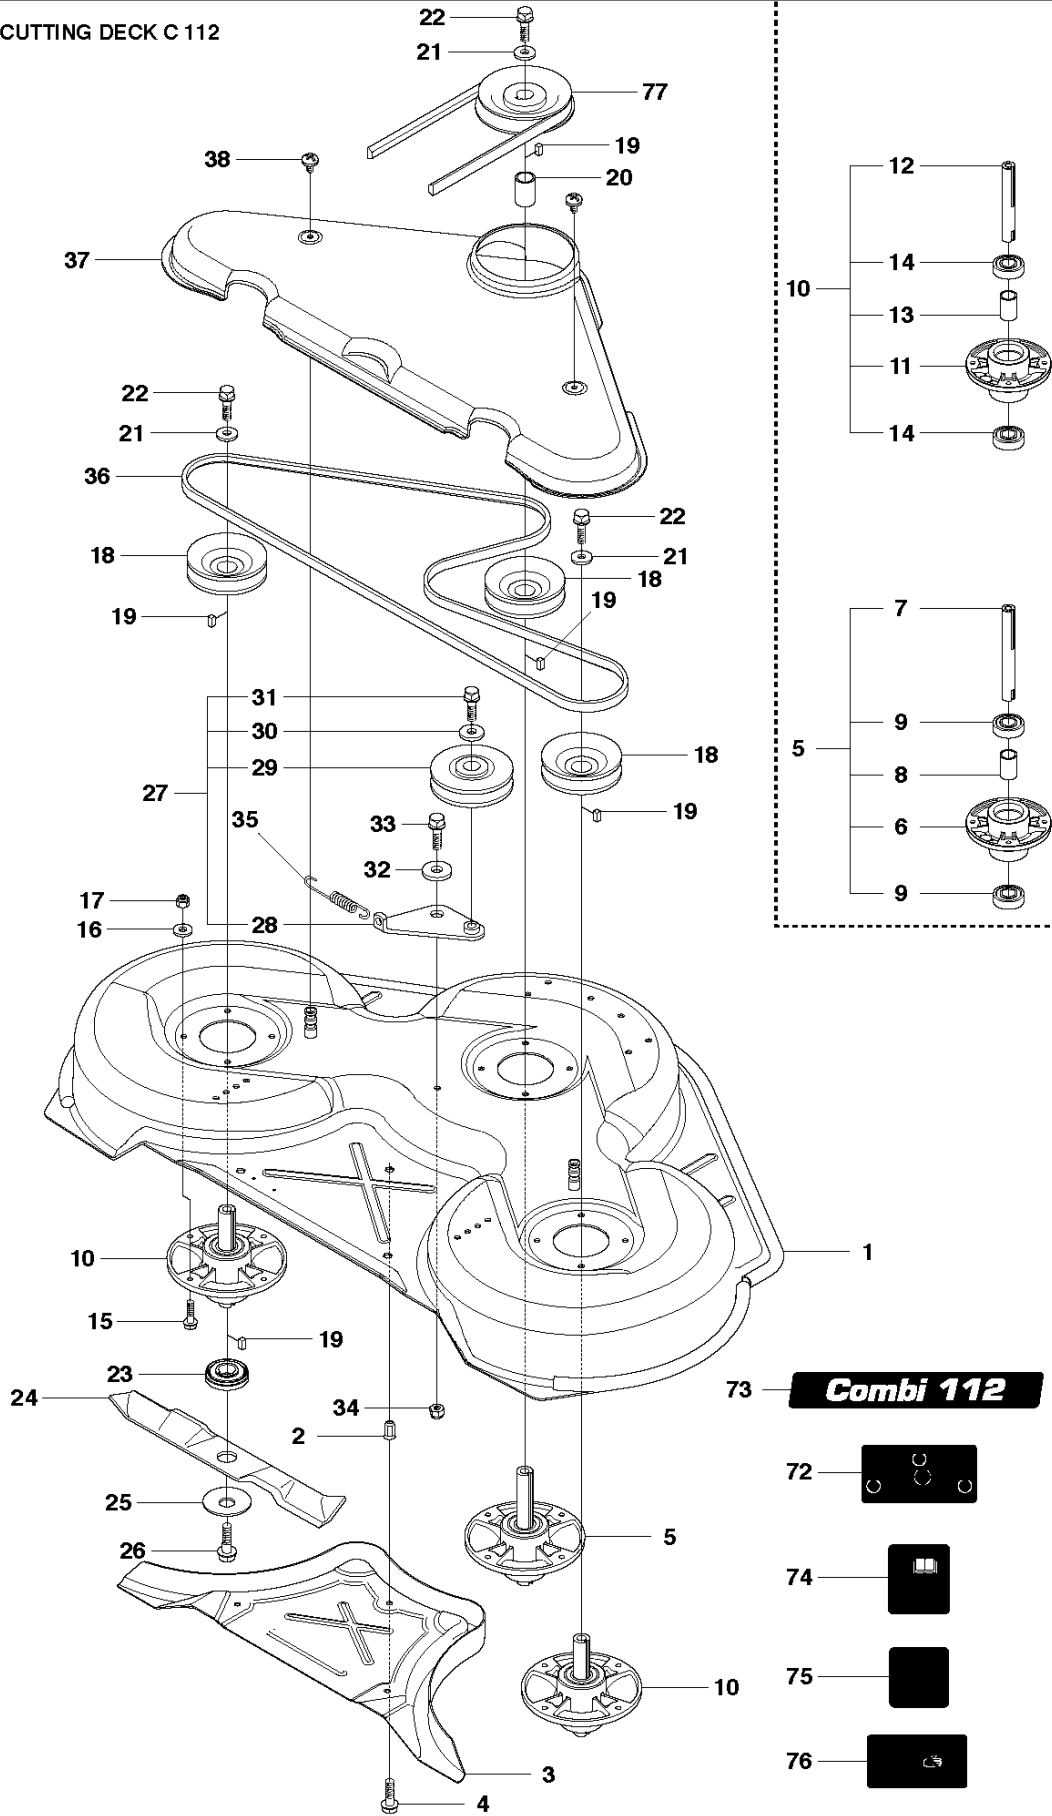

C2 CUTTING DECK C 112

Ref	Part no.	Description	Remark	Qty	Kit
1	574 20 95-01	CUTTING DECK		1	
2	506 91 62-01	BLIND RIVET NUT		3	
3	544 44 93-01	PLUG		1	
4	506 57 01-04	SCREW EHHFM		3	
5	576 38 41-01	BLADE HOUSING ASSY		1	
6	576 38 42-01	BEARING HOUSING		1	5
7	576 38 43-01	SHAFT		1	5
8	576 38 44-01	SPACING SLEEVE		1	5
9	738 23 04-34	BALL BEARING		2	5
10	576 38 41-02	BLADE HOUSING ASSY		2	
11	576 38 42-01	BEARING HOUSING		1	10
12	576 38 43-02	SHAFT		1	10
13	576 38 44-01	SPACING SLEEVE		1	10
14	738 23 04-34	BALL BEARING		2	10
15	535 42 38-01	SCREW RSQM		12	
16	734 11 64-01	WASHER		12	
17	732 21 18-01	LOCK NUT		12	
18	506 92 21-01	PULLEY		3	
19	506 53 35-01	PARALLEL KEY		7	
20	544 06 80-02	SPACING SLEEVE		1	
21	734 11 74-41	WASHER		3	
22	544 11 41-01	SCREW EHHM		3	
23	535 50 42-02	BLADE BRACKET		3	
24	544 10 28-01	BLADE		3	
25	506 79 23-01	KNIFE PLATE		3	
26	544 11 41-01	SCREW EHHM		3	
27	506 54 07-01	BELT TENSIONER ASSY		1	
28	506 51 95-01	SPÄNNARM KPL.		1	27
29	506 53 27-01	PULLEY		1	27
30	734 11 64-41	WASHER		1	27
31	506 55 83-02	SCREW EHHFT		1	27
32	506 91 87-02	WASHER		1	
33	725 24 51-71	SCREW EHHM		1	
34	732 21 18-01	LOCK NUT		1	
35	506 53 31-01	SPRING		1	
36	535 41 19-01	BELT		1	
37	544 09 62-01	BELT COVER		1	
38	544 40 05-01	SCREW		2	
72	506 78 97-01	LABEL		1	
73	544 23 81-05	LABEL		2	
74	506 92 90-01	LABEL		1	
75	535 43 74-01	LABEL WARNING		1	
76	574 51 00-01	DECAL		2	
77	506 77 86-01	PULLEY		1