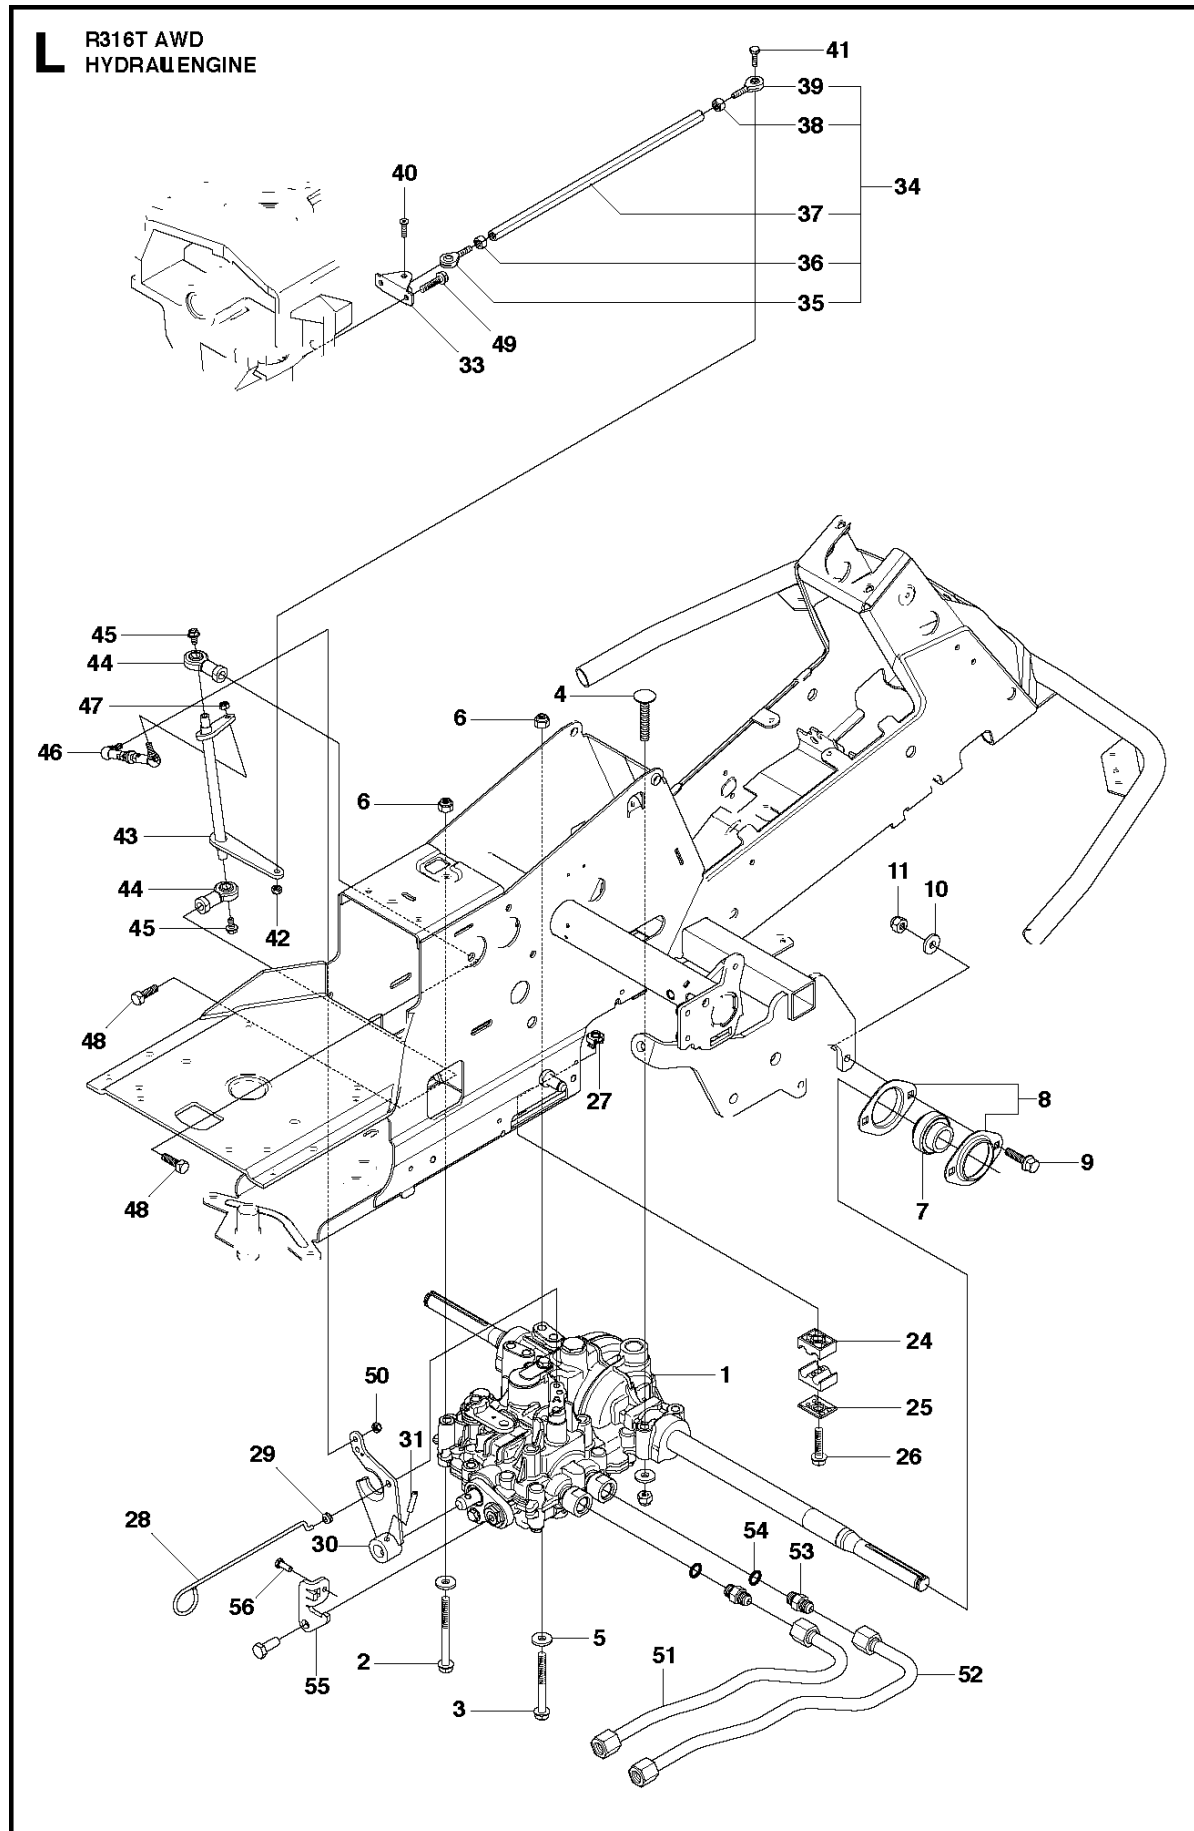

HYDRAULIC PUMP - MOTOR

R316 T AWD, 966757601, 967151901, 2012

Ref	Part no.	Description	Remark	Qty	Kit
1	575 48 43-01	TRANSMISSION		1	
2	725 24 67-51	SCREW EHHM		1	
3	725 24 64-51	SCREW EHHM		1	
4	535 42 38-03	SCREW RSQM		1	
5	734 11 64-01	WASHER		3	
6	732 21 18-01	LOCK NUT		3	
7	544 00 89-02	BEARING		1	
8	544 00 90-02	BEARING HOUSING		2	
9	506 57 01-05	SCREW EHHFM		2	
10	734 11 64-01	WASHER		2	
11	732 21 18-01	LOCK NUT		2	
24	544 37 33-02	PIPE CLAMP		1	
25	544 37 38-02	COVER PLATE		1	
26	506 57 01-07	SCREW EHHFM		1	
27	544 81 17-01	CAGE NUT		1	
28	535 49 97-01	ARM		1	
29	503 73 58-01	BUSHING		1	
30	578 29 19-01	LEVER		1	
31	721 43 47-01	SPRING PIN		1	
33	535 49 28-02	BRACKET		1	
34	544 45 67-03	ROD		1	
35	535 48 66-02	ROD END		1	34
36	503 22 10-18	HEXAGON NUT		1	34
37	535 48 65-03	ROD		1	34
38	731 23 16-01	HEXAGON NUT		1	34
39	535 48 66-01	ROD END		1	34
40	544 84 17-01	SCREW		1	
41	725 23 70-71	SCREW EHHM		1	34
42	732 21 16-01	NUT		1	
43	535 49 74-02	LEVER		1	
44	506 95 17-01	ROD END		2	
45	535 47 52-12	SCREW EHHFM		2	
46	544 44 19-01	ADJUSTING ROD		1	
47	732 21 16-01	NUT		1	
48	725 24 93-71	SCREW EHHM		2	
49	725 23 66-51	HEXAGONAL SCREW M6X12		2	
50	732 21 16-01	NUT		3	
51	544 80 80-01	HYDRAULIC PIPE		2	
52	544 80 79-01	HYDRAULIC PIPE		2	
53	535 42 68-06	PIPE FITTING		2	
54	505 45 11-01	O-RING		2	
55	578 04 78-01	BRACKET		1	
56	725 23 68-61	SCREW EHHFT		1