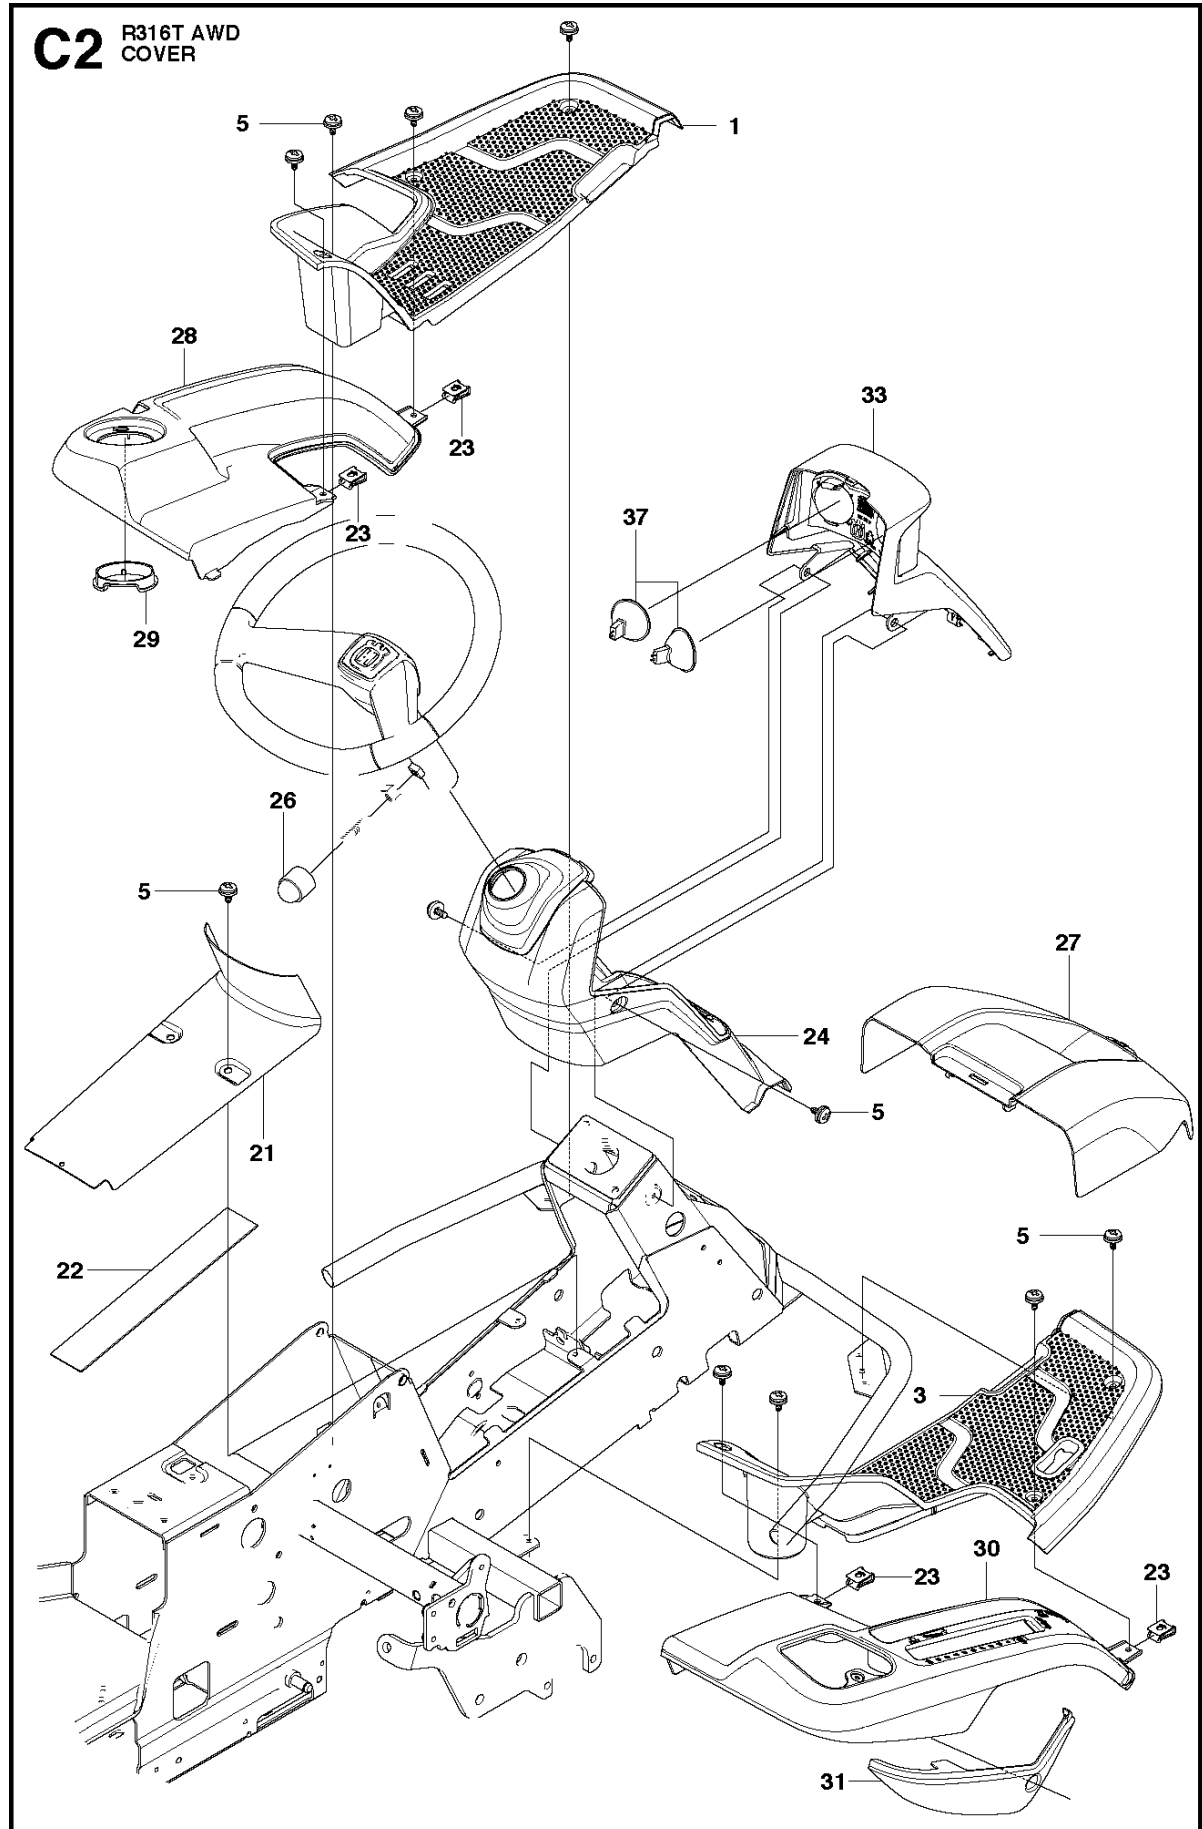

COVER

R316 T AWD, 966757601, 967151901, 2012

Ref	Part no.	Description	Remark	Qty	Kit
1	577 72 93-01	FOOT PLATE		1	
3	577 72 94-01	FOOT PLATE		1	
5	544 40 05-01	SCREW		14	
21	544 23 92-01	COVER		1	
22	544 42 75-01	MAT		1	
23	535 42 91-01	SPRING NUT		4	
24	577 70 41-01	COVER		1	
26	544 43 32-01	PROTECTIVE COVER		1	
27	525 56 24-01	UNIT COVER		1	
28	577 72 95-01	FENDER		1	
29	577 76 45-01	LOCKING NUT		1	
30	577 72 96-01	FENDER		1	
31	577 73 75-01	CONTROL COVER		1	
33	577 70 04-01	COVER		1	
37	535 44 68-01	LAMP		2