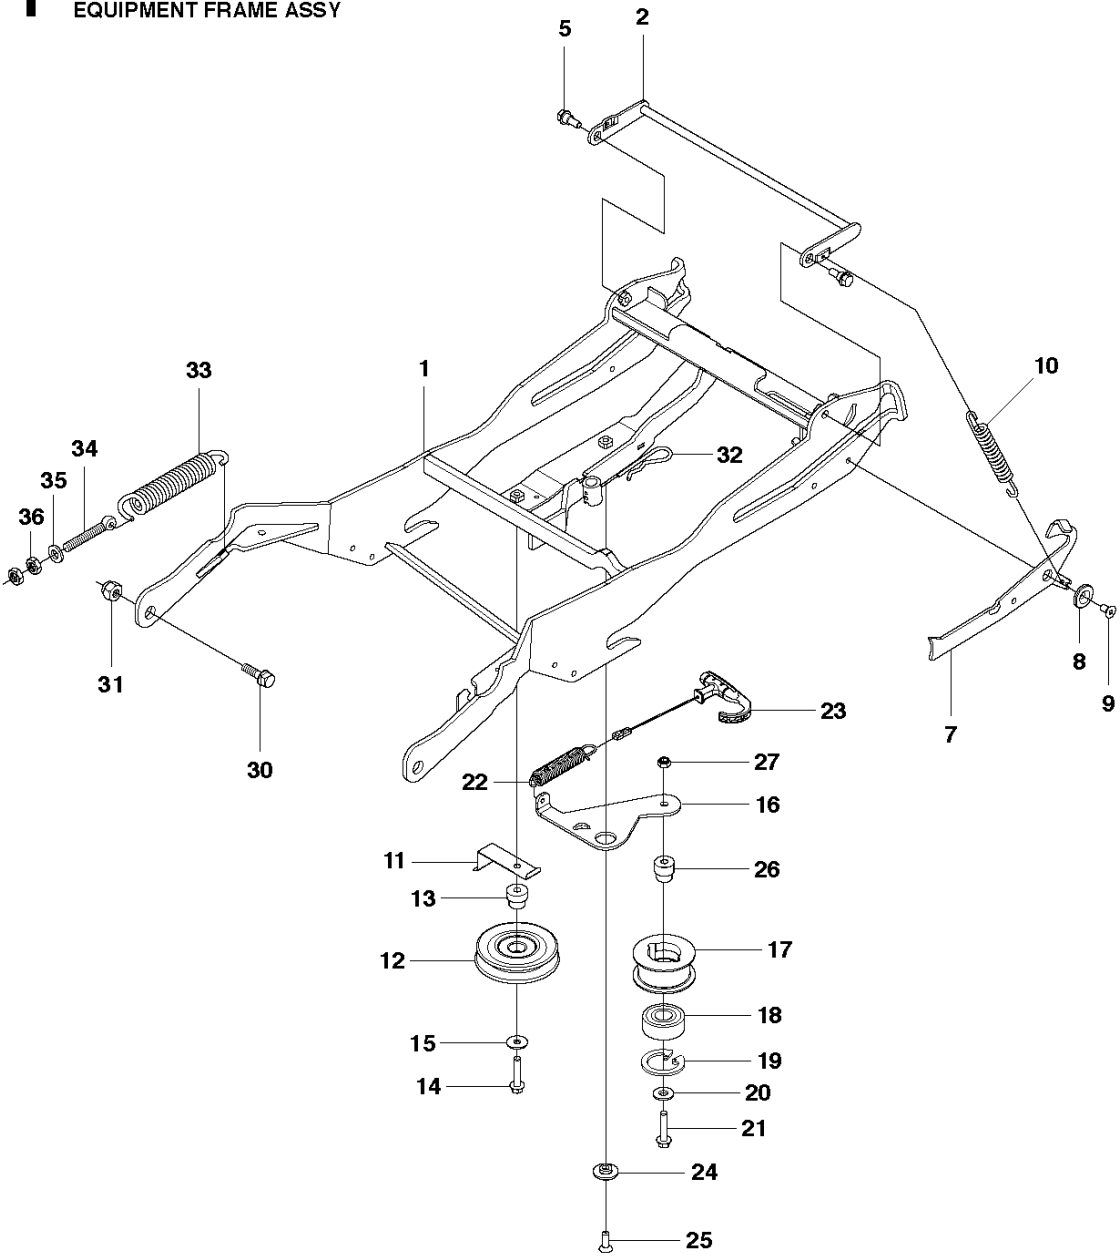

T R316T AWD
EQUIPMENT FRAME ASSY

FRAME

R316 T AWD, 966757601, 967151901, 2012

Ref	Part no.	Description	Remark	Qty	Kit
1	523 06 42-01	EQUIPMENT FRAME		1	
2	525 47 59-01	HOOK		1	
5	506 59 74-01	COLLAR SCREW		2	
7	523 11 66-02	LEVER		1	
8	506 91 87-01	WASHER		1	
9	725 64 48-01	SCREW IHCSFM		1	
10	506 53 56-03	DRAW SPRING		1	
11	525 48 67-01	BELT GUIDE		1	
12	506 97 48-01	PULLEY		1	
13	506 82 68-02	BUSHING		1	
14	725 24 59-51	SCREW EHHM		1	
15	734 11 64-41	WASHER		1	
16	577 22 87-01	SHEET		1	
17	505 15 39-01	BELT TENSIONER WHEEL ASSY		1	
18	738 21 04-04	BALL BEARING		1	
19	735 31 38-10	CIRCLIP		1	
20	734 11 64-41	WASHER		1	
21	725 24 59-51	SCREW EHHM		1	
22	504 62 24-01	SPRING		1	
23	504 62 21-02	HANDLE ASSY		1	
24	505 45 17-01	WASHER		1	
25	725 64 53-01	SCREW IHCSFM		1	
26	535 48 48-01	BUSHING		1	
27	732 21 18-01	LOCK NUT		1	
30	506 89 58-01	COLLAR SCREW		2	
31	732 25 22-01	HEXAGON LOCKING NUT		2	
32	506 96 66-01	HAIR PIN COTTER		1	
33	506 83 76-01	SPRING		2	
34	506 83 77-01	RING BOLT		2	
35	734 11 72-01	WASHER		2	
36	731 23 20-51	HEXAGON NUT		4