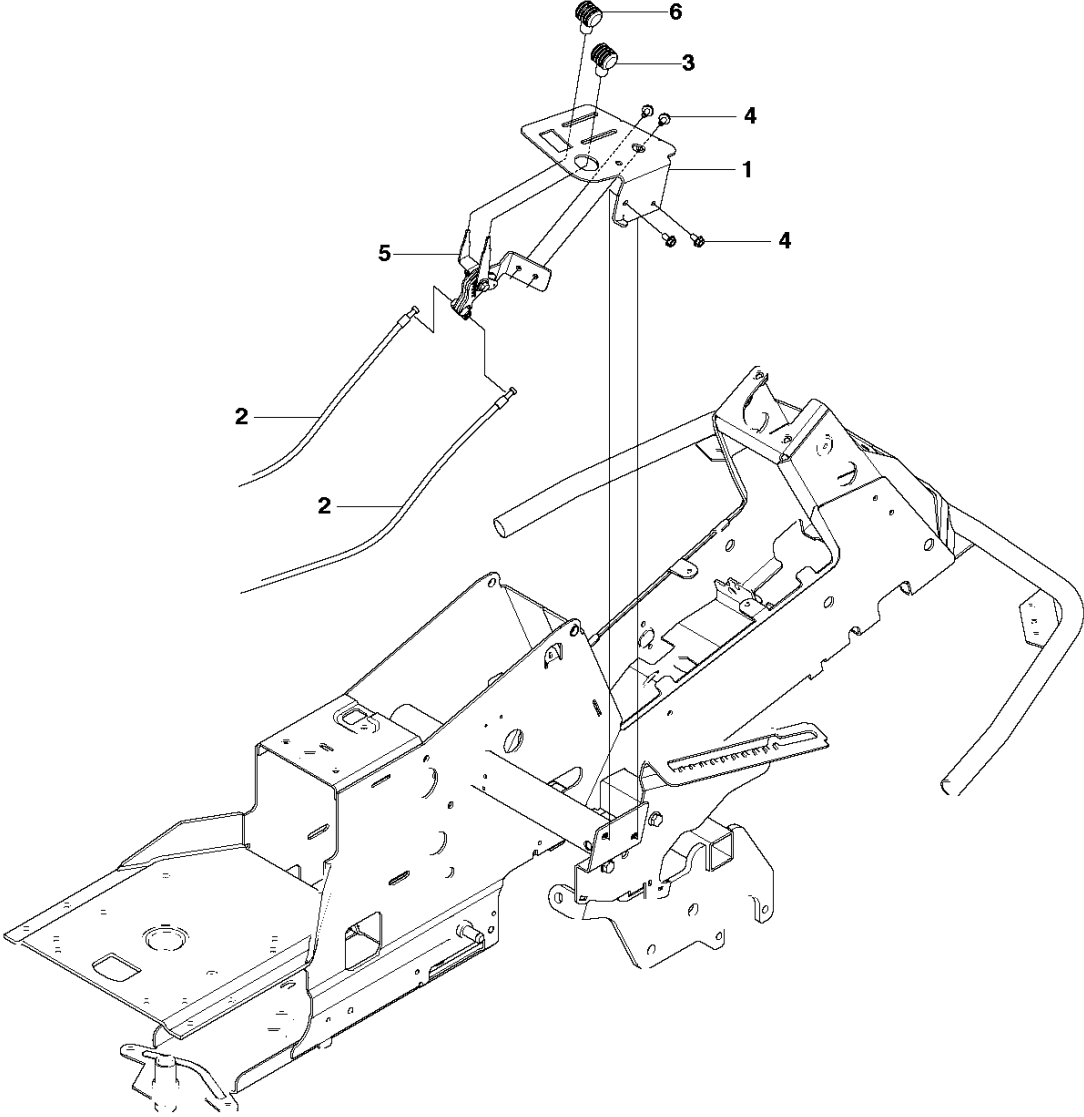

N R316Ts AWD
CONTROLS

CONTROLS
2012

R316 Ts AWD, 966757701, 967152001,

Ref	Part No	Description	Remark	QTY KIT
1	578 03 31-01	SUPPORT		1
2	544 30 17-06	WIRE		2
3	506 88 91-01	KNOB		1
4	535 47 52-12	SCREW EHHFM		4
5	578 02 34-01	THROTTLE CONTROL		1
6	506 88 91-02	KNOB		1