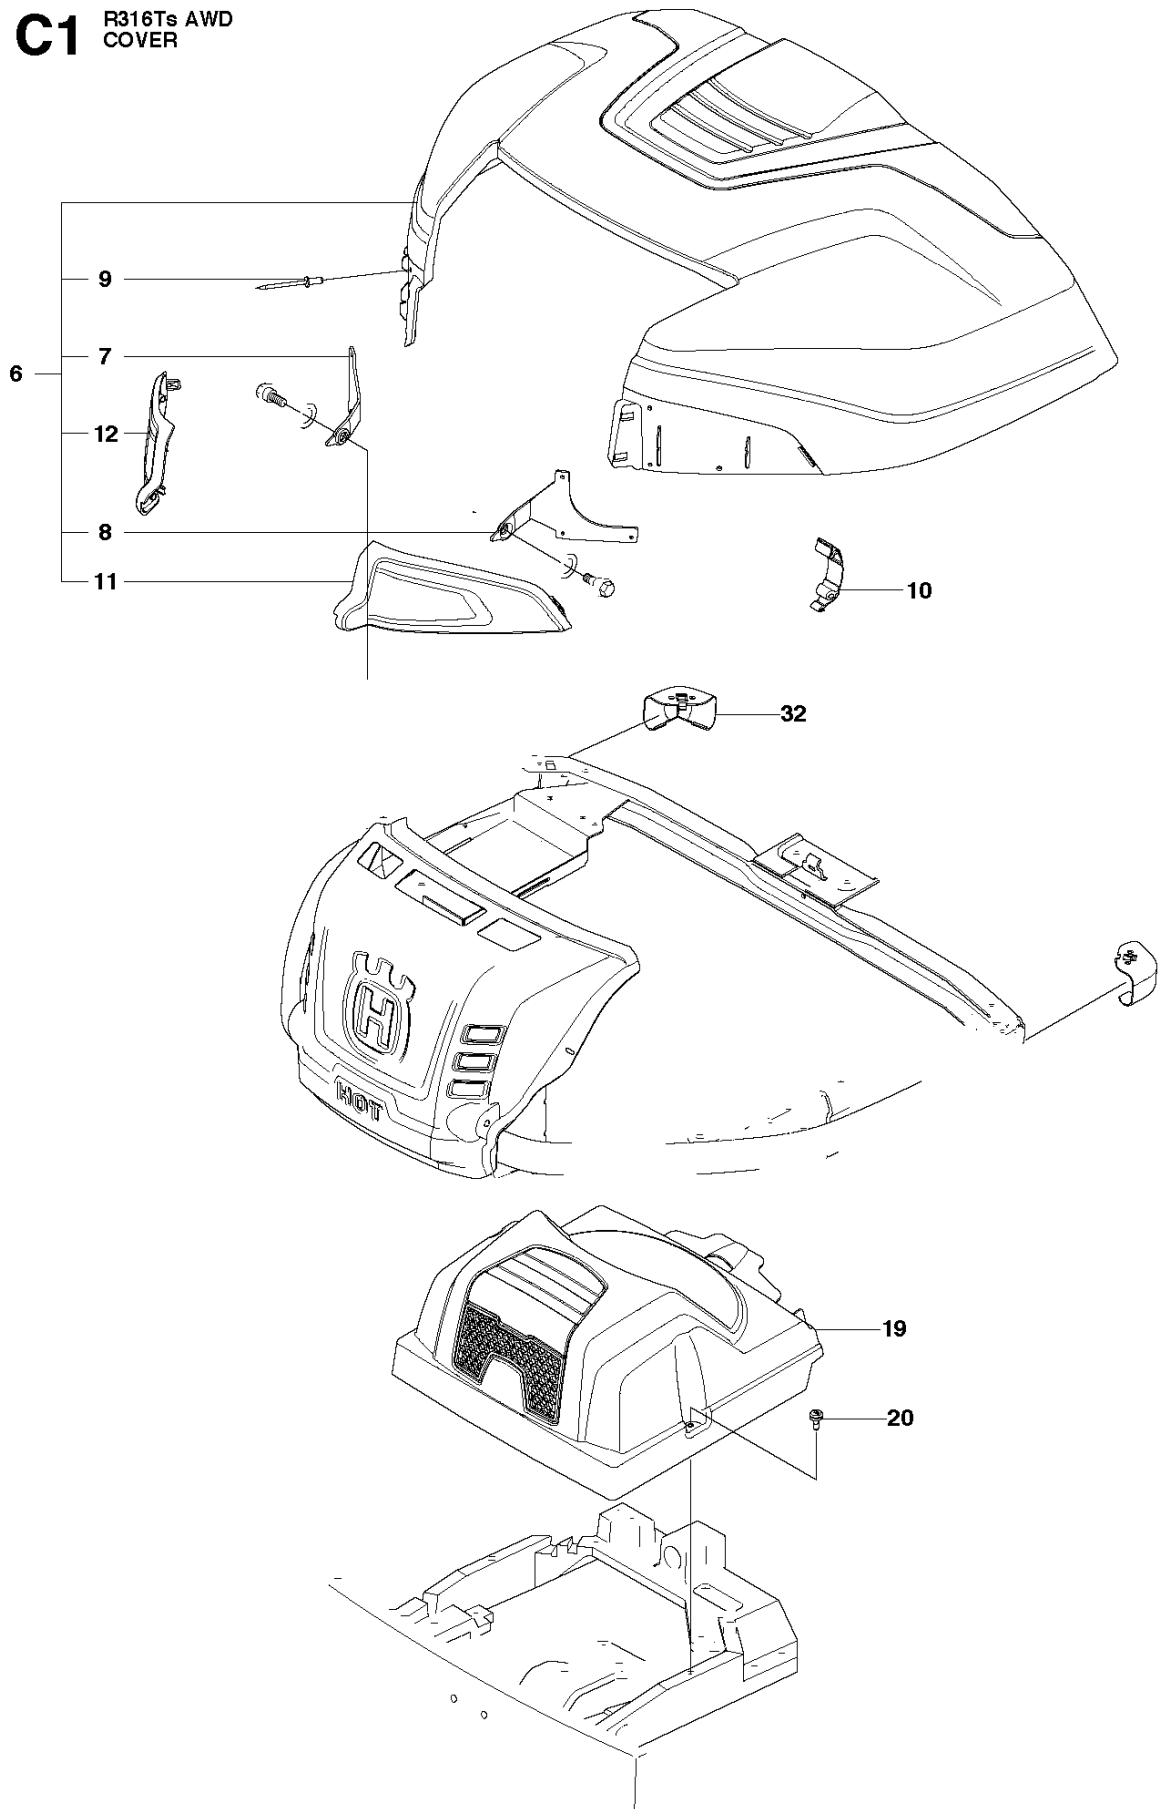

C1 R316Ts AWD
COVER

COVER
2012

R316 Ts AWD, 966757701, 967152001,

Ref	Part No	Description	Remark	QTY	KIT
6	577 61 47-02	ENGINE HOOD ASSY		1	
7	578 11 37-01	HINGE		1	6
8	578 11 37-02	HINGE		1	6
9	722 79 54-02	RIVET		6	6
10	503 89 47-03	SNAP		1	
11	577 61 26-02	COVER		1	6
12	577 61 26-01	COVER		1	6
19	578 26 13-03	TRANSMISSION COVER		1	
20	574 85 62-01	SCREW		2	
32	577 90 33-01	PLUG		2