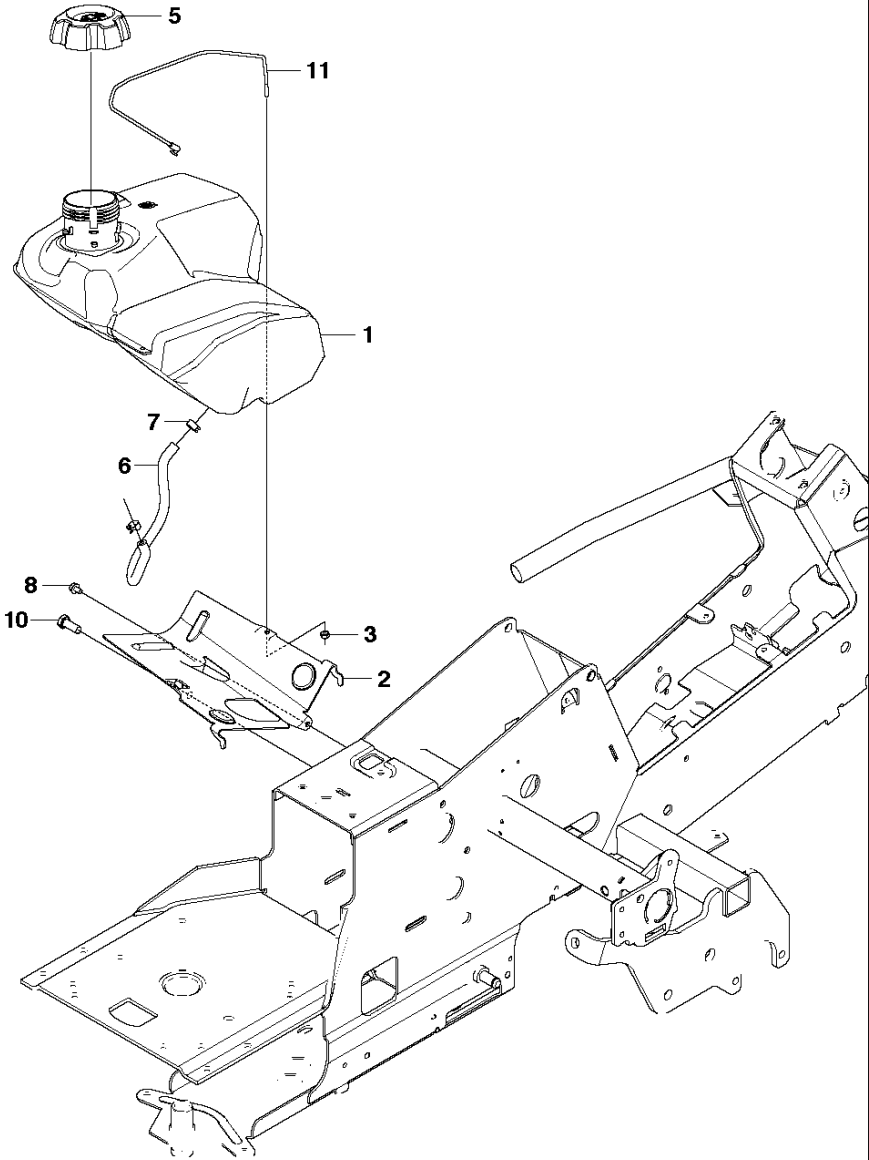

B R316Ts AWD
FUEL SYSTEM

FUEL SYSTEM
2012

R316 Ts AWD, 966757701, 967152001,

Ref	Part No	Description	Remark	QTY KIT
1	577 91 50-01	FUEL TANK		1
2	578 05 38-01	BRACKET		1
3	732 21 16-01	NUT		1
5	532 43 96-45	HUB CAP		1
6	504 80 00-10	FUEL HOSE		1
7	535 46 97-01	HOSE BRACE		2
8	725 23 64-61	SCREW EHHFT		1
10	725 24 93-71	SCREW EHHM		1
11	578 26 15-01	WIRE		1