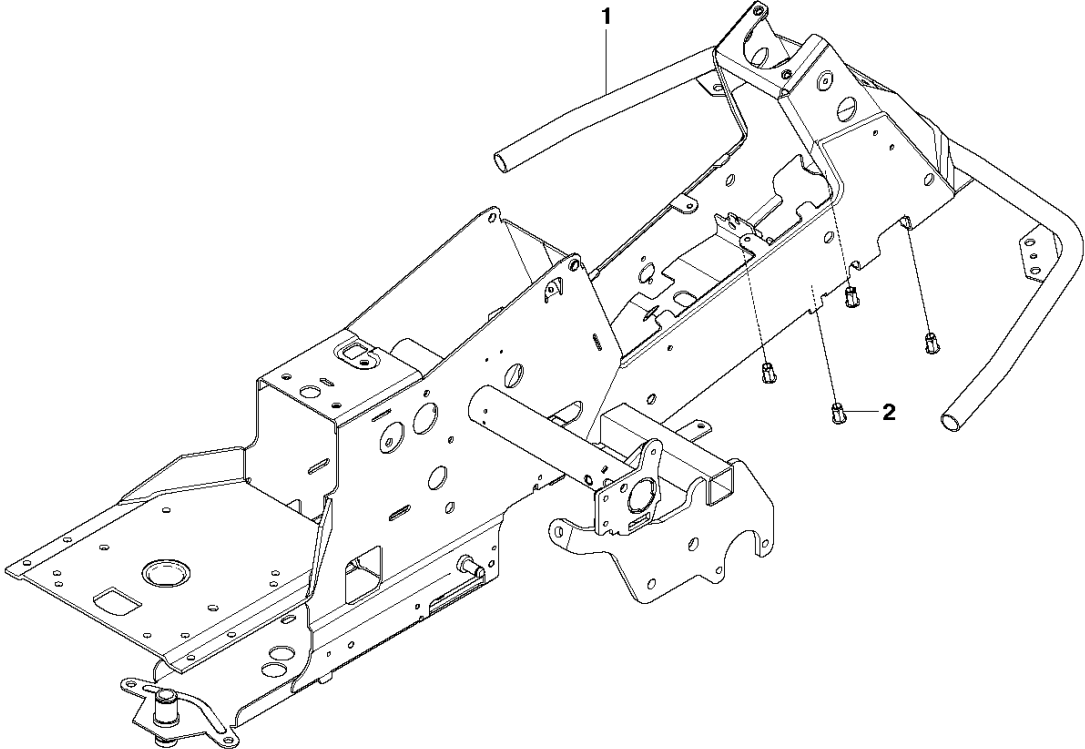

F R316Ts AWD
CHASSIS

CHASSIS / FRAME
2012

R316 Ts AWD, 966757701, 967152001,

Ref	Part No	Description	Remark	QTY KIT
1	577 93 91-01	CHASSIS		1
2	506 91 62-01	BLIND RIVET NUT		4