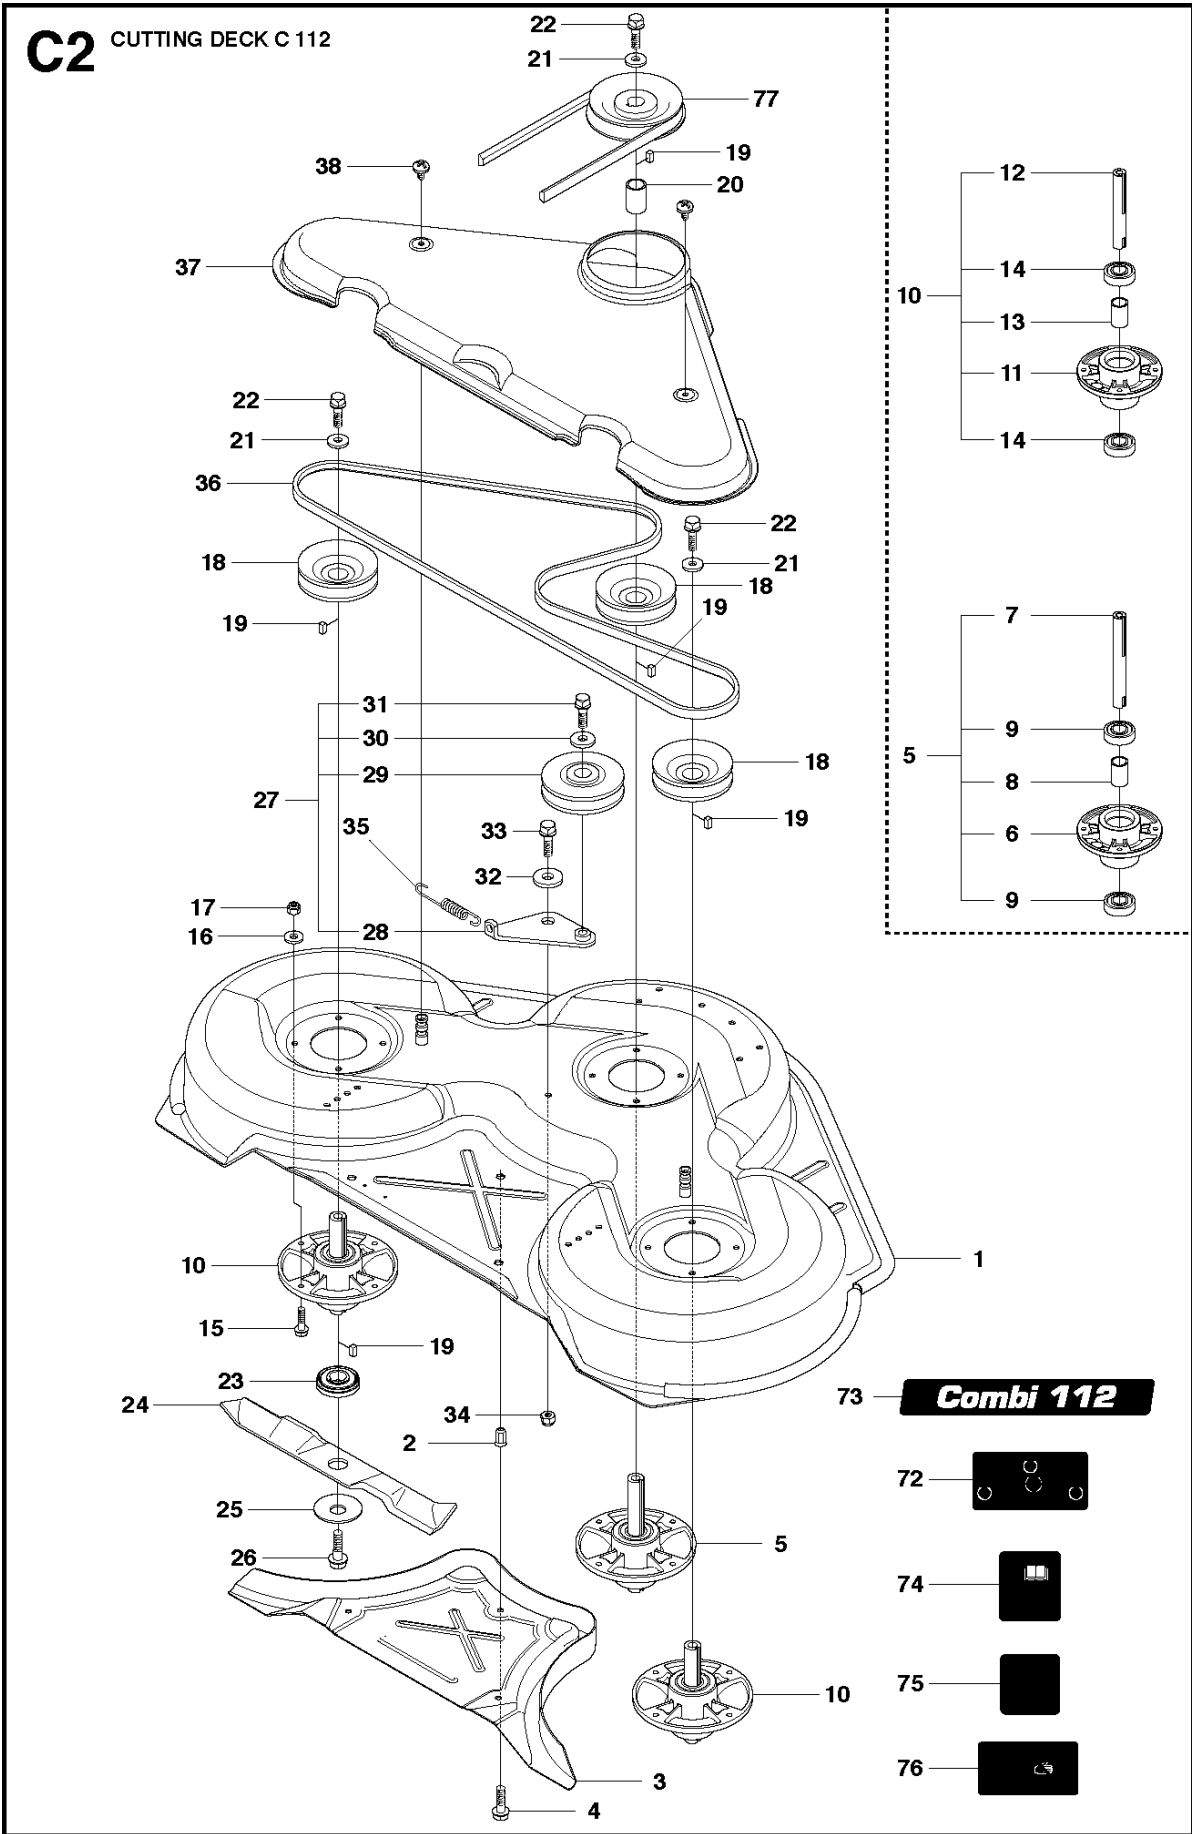

44"/112CM CUTTING DECK
2012

R316 Ts AWD, 966757701, 967152001,

Ref	Part No	Description	Remark	QTY	KIT
1	574 20 95-01	CUTTING DECK		1	
2	506 91 62-01	BLIND RIVET NUT		3	
3	544 44 93-01	PLUG		1	
4	506 57 01-04	SCREW EHHFM		3	
5	576 38 41-01	BLADE HOUSING ASSY		1	
6	576 38 42-01	BEARING HOUSING		1	5
7	576 38 43-01	SHAFT		1	5
8	576 38 44-01	SPACING SLEEVE		1	5
9	738 23 04-34	BALL BEARING		2	5
10	576 38 41-02	BLADE HOUSING ASSY		2	
11	576 38 42-01	BEARING HOUSING		1	10
12	576 38 43-02	SHAFT		1	10
13	576 38 44-01	SPACING SLEEVE		1	10
14	738 23 04-34	BALL BEARING		2	10
15	535 42 38-01	SCREW RSQM		12	
16	734 11 64-01	WASHER		12	
17	732 21 18-01	LOCK NUT		12	
18	506 92 21-01	PULLEY		3	
19	506 53 35-01	PARALLEL KEY		7	
20	544 06 80-02	SPACING SLEEVE		1	
21	734 11 74-41	WASHER		3	
22	544 11 41-01	SCREW EHHM		3	
23	535 50 42-02	BLADE BRACKET		3	
24	544 10 28-01	RIDE ON BLADE		3	
25	506 79 23-01	KNIFE PLATE		3	
26	544 11 41-01	SCREW EHHM		3	
27	506 54 07-01	BELT TENSIONER ASSY		1	
28	506 51 95-01	SPÄNNARM KPL.		1	27
29	506 53 27-01	PULLEY		1	27
30	734 11 64-41	WASHER		1	27
31	506 55 83-02	SCREW EHHFT		1	27
32	506 91 87-02	WASHER		1	
33	725 24 51-71	SCREW EHHM		1	
34	732 21 18-01	LOCK NUT		1	
35	506 53 31-01	SPRING		1	
36	535 41 19-01	BELT		1	
37	544 09 62-01	BELT COVER		1	
38	544 40 05-01	SCREW		2	
72	506 78 97-01	LABEL		1	
73	544 23 81-05	LABEL		2	
74	506 92 90-01	LABEL		1	
75	535 43 74-01	LABEL WARNING		1	
76	574 51 00-01	DECAL		2	
77	506 77 86-01	PULLEY		1