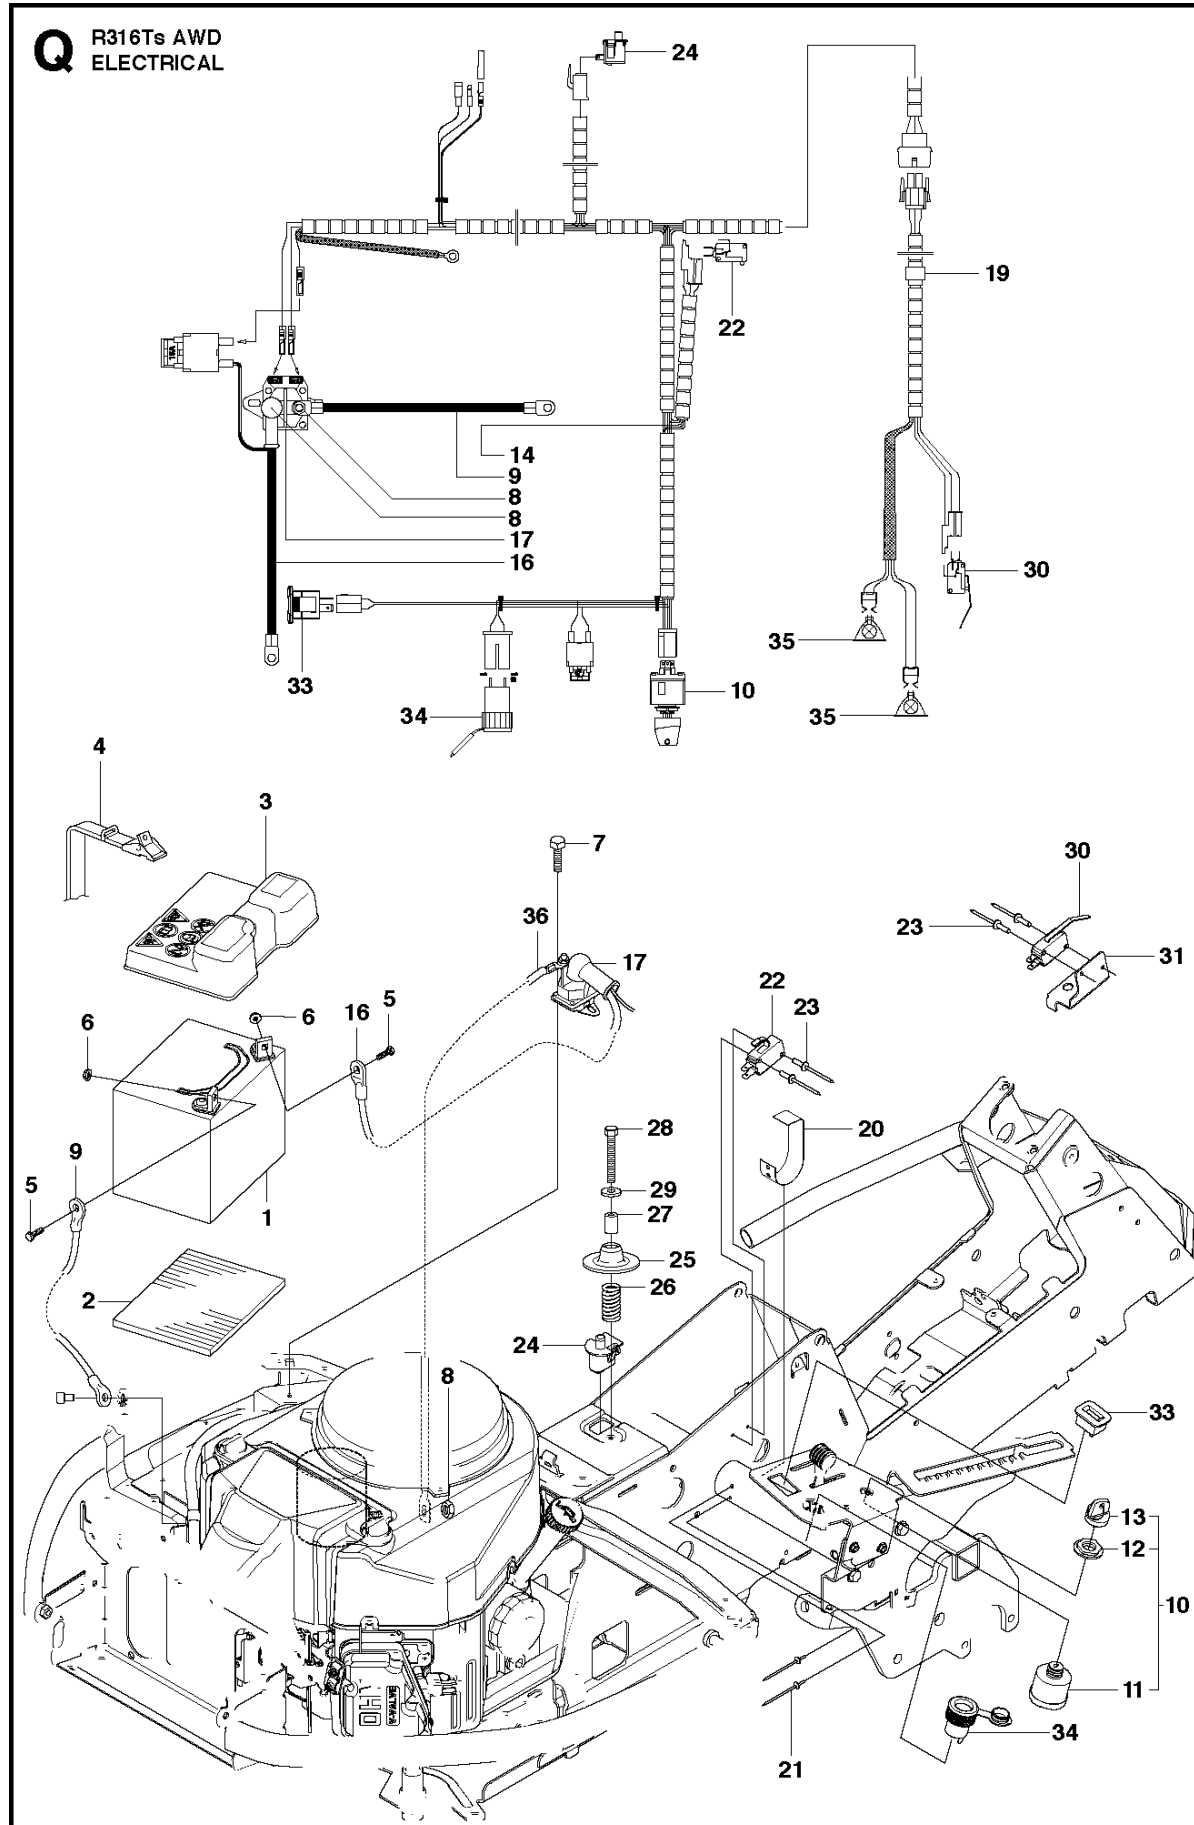

ELECTRICAL
2012

R316 Ts AWD, 966757701, 967152001,

Ref	Part No	Description	Remark	QTY	KIT
1	577 04 16-01	BATTERY		1	
2	535 44 11-01	BATTERY MAT		1	
3	578 20 06-01	COVER		1	
4	506 83 68-02	BATTERY BELT		1	
5	522 62 21-01	SCREW EHHM		2	
6	522 62 43-01	NUT		2	
7	725 23 64-61	SCREW EHHFT		1	
8	506 89 98-01	NUT		3	
9	576 18 39-01	CABLE		1	
10	579 43 43-01	IGNITION SWITCH		1	
11	578 26 17-01	IGNITION SWITCH		1	10
12	544 44 23-01	NUT		1	10
13	544 44 24-01	IGNITION KEY		1	10
14	578 33 85-01	WIRING		1	
16	576 18 40-01	CABLE		1	
17	544 43 98-01	RELAY		1	
19	578 32 89-01	WIRING		1	
20	506 90 93-01	PLATE SPRING		1	
21	722 78 39-02	BLIND RIVET		2	
22	574 31 60-01	SWITCH		1	
23	544 44 07-01	RIVET		4	
24	506 90 96-01	SWITCH		1	
25	506 90 97-01	SPRING WASHER		1	
26	544 44 12-01	SPRING		1	
27	506 90 99-02	SPACER TUBE		1	
28	725 24 60-51	SCREW EHHM		1	
29	734 11 64-01	WASHER		1	
30	574 31 61-01	SWITCH		1	
31	544 41 57-01	BRACKET		1	
33	578 38 24-01	HOUR METER		1	
34	535 47 48-01	POWER SOCKET		1	
35	535 44 68-01	LAMP		2	
36	576 18 38-01	CABLE		1