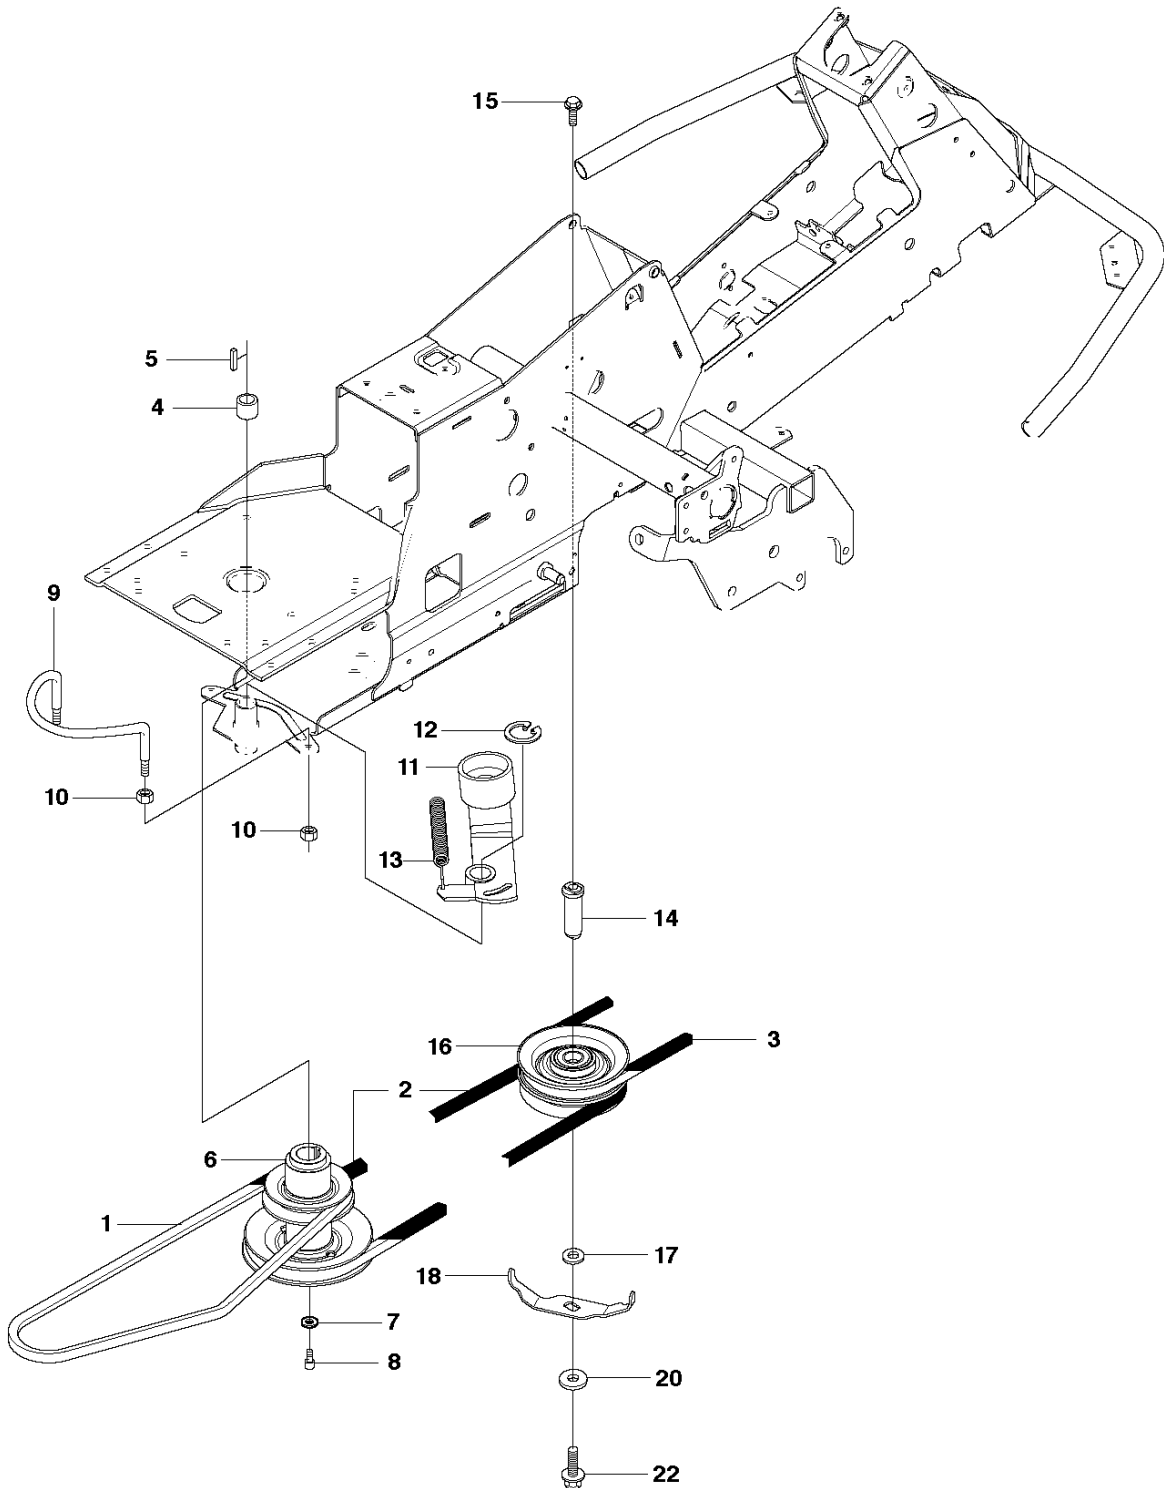

G R316Ts AWD
TRANSMISSION

TRANSMISSION
2012

R316 Ts AWD, 966757701, 967152001,

Ref	Part No	Description	Remark	QTY KIT
1	522 93 03-01	BELT		1
2	544 40 02-01	BELT		1
3	535 41 19-01	BELT		1
4	506 50 92-01	SPACING SLEEVE		1
5	506 55 59-01	WEDGE		1
6	535 48 24-01	PULLEY		1
7	506 59 75-01	WASHER		1
8	506 55 60-02	SCREW UNC		1
9	506 66 45-01	BELT GUIDE		1
10	731 23 20-51	HEXAGON NUT		4
11	535 48 44-01	BELT TENSIONER ASSY		1
12	735 31 26-00	CIRCLIP		1
13	506 66 56-01	SPRING		1
14	544 42 61-01	SHAFT		1
15	506 67 54-02	SCREW EHHFM		1
16	535 48 22-01	MELLANHJUL		1
17	506 77 57-01	WASHER		1
18	544 40 53-01	BELT GUIDE		1
20	506 59 75-01	WASHER		1
22	506 57 01-05	SCREW EHHFM		1