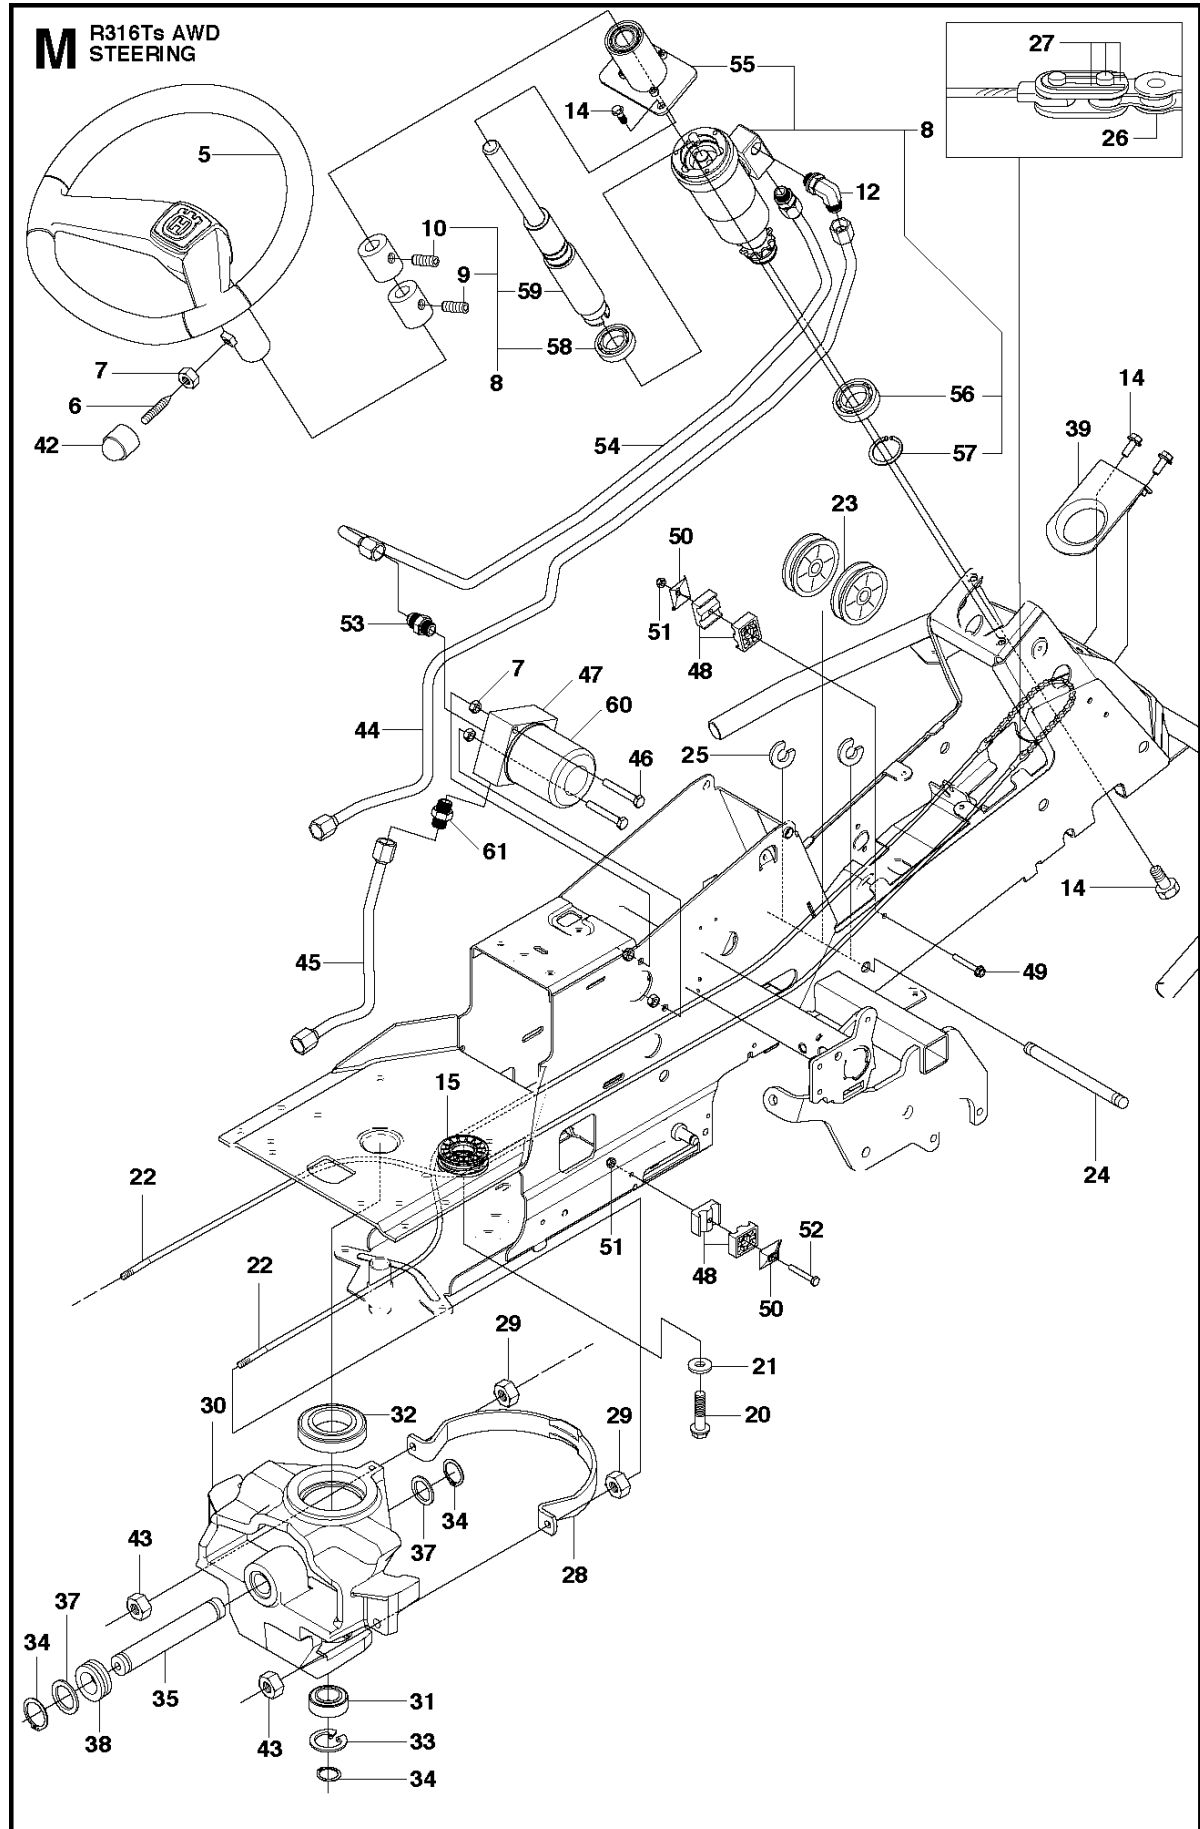

STEERING
2012

R316 Ts AWD, 966757701, 967152001,

Ref	Part No	Description	Remark	QTY KIT
5	577 96 04-01	STEERING WHEEL		1
6	728 74 55-05	SCREW IHSETM		1
7	731 23 18-01	HEXAGON NUT		3
8	578 37 06-01	COMFORT STEERING		1
9	506 86 34-01	DRIVER		2
10	728 84 43-05	SCREW IHSETM		2
12	535 43 73-01	PIPE FITTING		1
14	506 57 01-04	SCREW EHHFM		4
15	576 49 25-01	PULLEY		1
20	506 67 54-03	SCREW EHHFM		1
21	734 11 74-41	WASHER		1
22	577 19 99-04	WIRE ASSY		2
23	506 52 24-01	STARTER PULLEY		2
24	506 53 94-04	SHAFT		1
25	735 31 14-20	E-CLIP		2
26	506 55 46-10	CHAIN		1
27	506 55 47-01	LINKAGE		2
28	544 42 73-01	WIRE GUIDE		1
29	731 23 20-51	HEXAGON NUT		2
30	577 65 93-01	SPINDLE		1
31	738 21 05-04	BALL BEARING		1
32	738 21 10-04	BALL BEARING		1
33	735 31 40-10	CIRCLIP		1
34	735 31 26-00	CIRCLIP		3
35	506 98 59-01	SWING AXLE		1
37	506 77 34-01	WASHER		2
38	740 68 14-21	V-RING		1
39	578 12 67-01	BRACKET		1
42	544 43 32-01	PROTECTIVE COVER		1
43	732 21 20-51	NUT		2
44	502 85 44-01	HYDRAULIC PIPE		1
45	502 85 46-01	HYDRAULIC PIPE		1
46	725 24 62-51	SCREW EHHM		2
47	535 44 87-01	FILTERBLOCK ASSY		1
48	544 37 33-03	PIPE CLAMP		2
49	535 47 52-45	SCREW EHHFM		1
50	535 43 85-01	COVER WASHER		2
51	732 21 16-01	NUT		2
52	725 23 78-61	SCREW EHHFT		1
53	535 42 68-01	PIPE FITTING		3
54	575 95 96-01	HYDRAULIC PIPE		1
55	578 15 09-01	BEARING SUPPORT		1
56	535 42 78-01	BALL BEARING		1
57	735 31 33-00	CIRCLIP		1
58	738 21 05-04	BALL BEARING		2
59	578 12 98-01	STEERING ROD		1
60	535 42 75-02	FILTER		1
61	535 46 09-01	CLUTCH		1