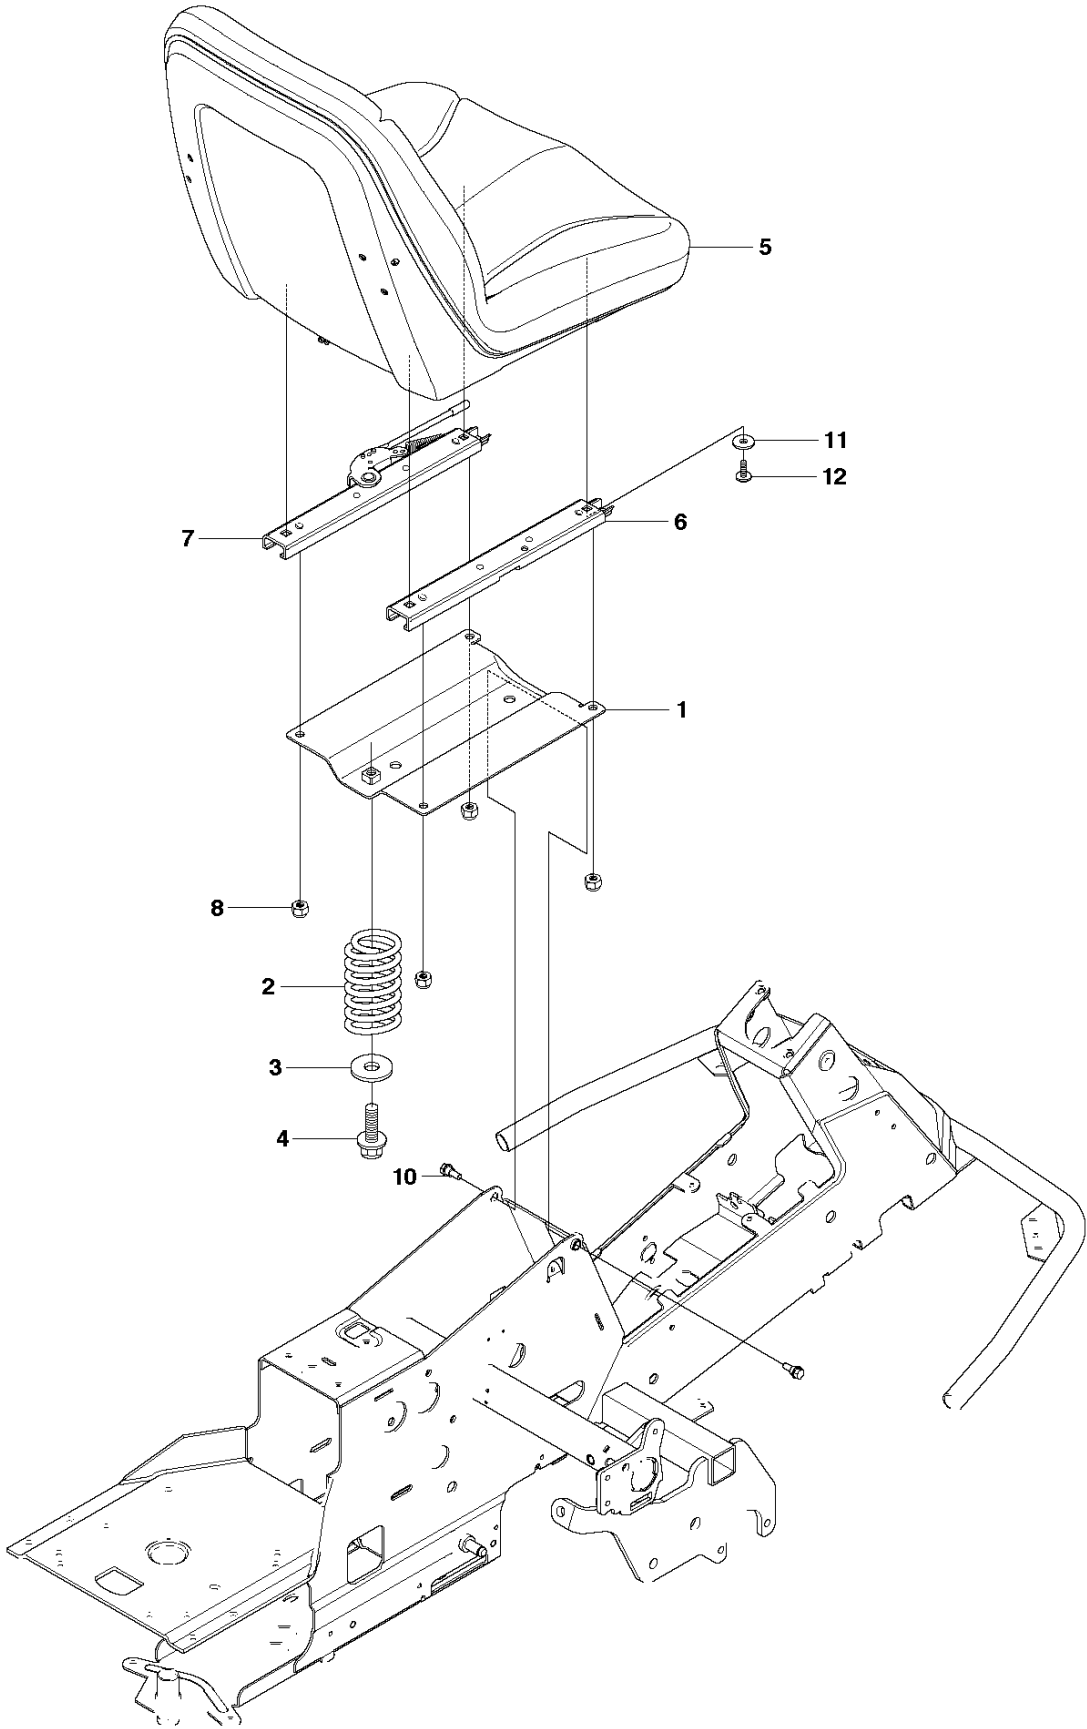

A R316 Ts AWD
SEAT

SEAT
2012

R316 Ts AWD, 966757701, 967152001,

Ref	Part No	Description	Remark	QTY KIT
1	573 99 50-01	SEAT BRACKET		1
2	506 91 53-01	COMPRESSION SPRING		1
3	734 11 74-41	WASHER		1
4	725 24 93-71	SCREW EHHM		1
5	544 43 34-01	SEAT		1
6	506 99 69-01	SEAT ADJUSTER		1
7	506 99 69-02	SEAT ADJUSTER		1
8	732 21 18-01	LOCK NUT		4
10	506 59 74-01	COLLAR SCREW		2
11	535 40 18-01	SPACER		4
12	874 78 05-12	SCREW		4