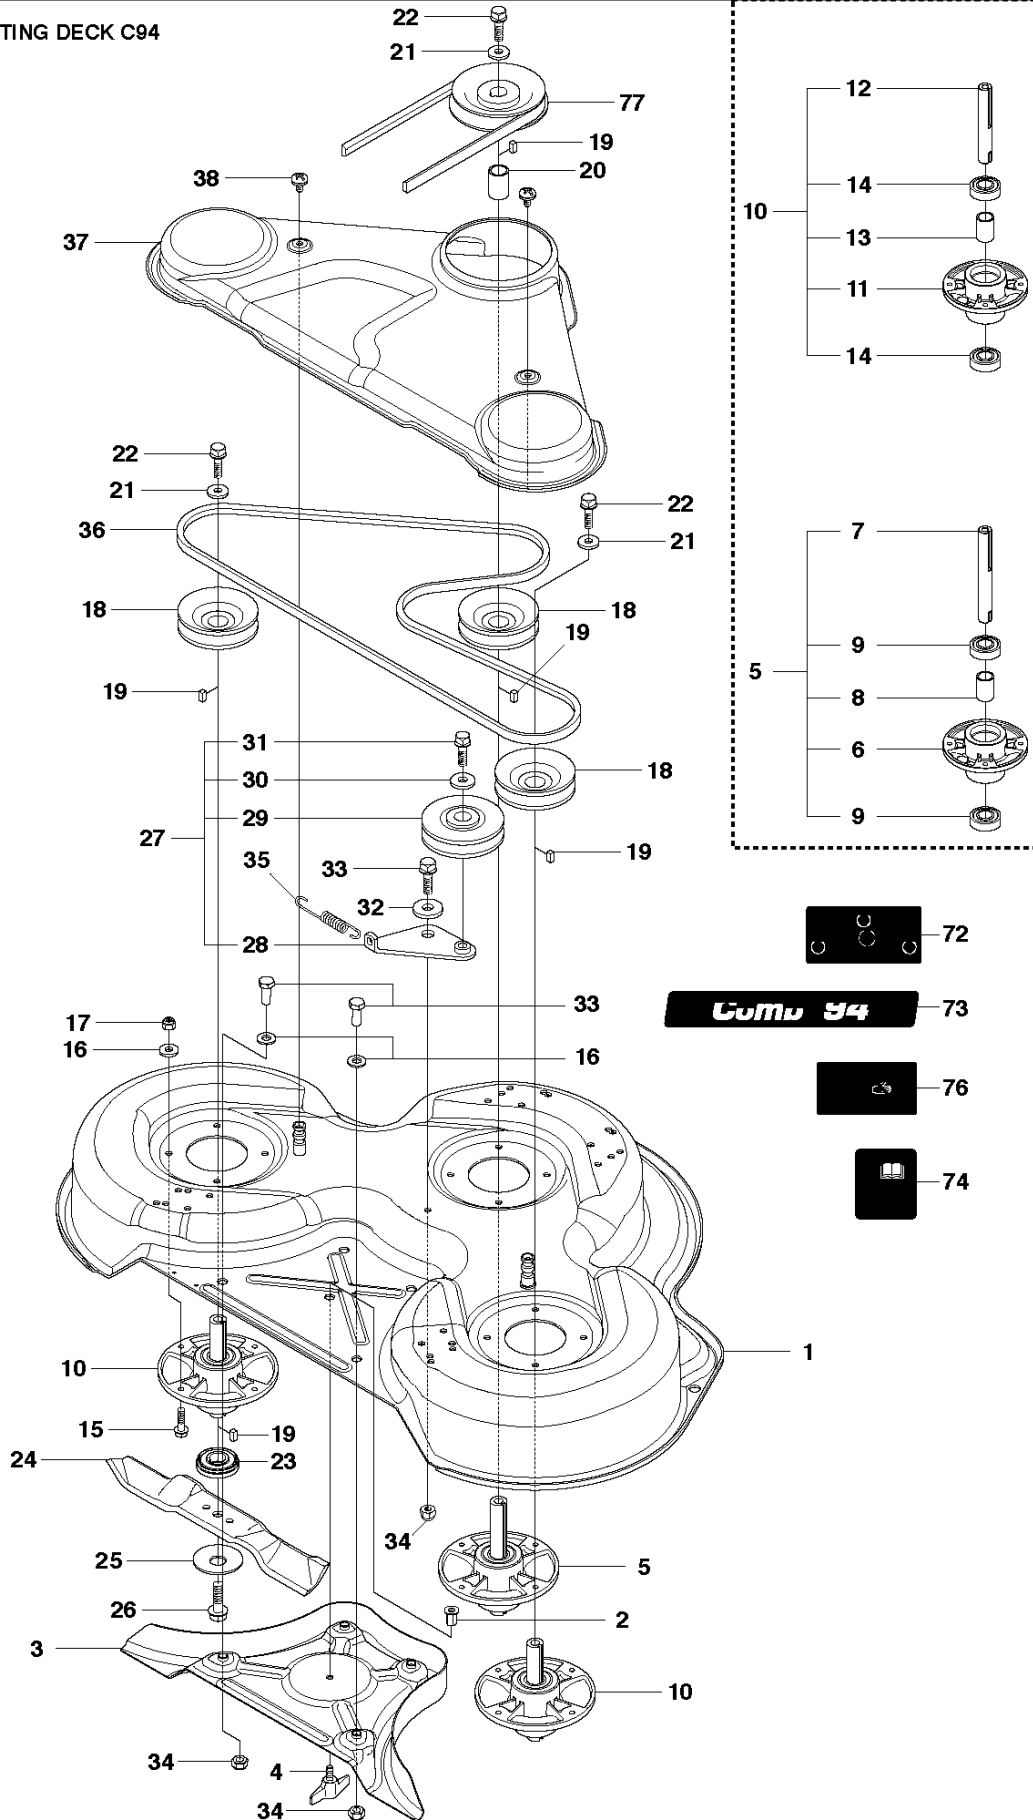

A2 CUTTING DECK C94

94CM CUTTING DECK
2012

R316 Ts AWD, 966757701, 967152001,

Ref	Part No	Description	Remark	QTY	KIT
1	544 06 57-06	CUTTING DECK		1	
2	506 91 62-01	BLIND RIVET NUT		1	
3	544 06 58-01	PLUG		1	
4	544 06 61-01	KNOB		1	
5	576 38 41-01	BLADE HOUSING ASSY		1	
6	576 38 42-01	BEARING HOUSING		1	5
7	576 38 43-01	SHAFT		1	5
8	576 38 44-01	SPACING SLEEVE		1	5
9	738 23 04-34	BALL BEARING		2	5
10	576 38 41-02	BLADE HOUSING ASSY		2	
11	576 38 42-01	BEARING HOUSING		1	10
12	576 38 43-02	SHAFT		1	10
13	576 38 44-01	SPACING SLEEVE		1	10
14	738 23 04-34	BALL BEARING		2	10
15	535 42 38-01	SCREW RSQM		12	
16	734 11 64-01	WASHER		14	
17	732 21 18-01	LOCK NUT		12	
18	506 92 21-01	PULLEY		3	
19	506 53 35-01	PARALLEL KEY		7	
20	544 06 80-02	SPACING SLEEVE		1	
21	734 11 74-41	WASHER		3	
22	544 11 41-01	SCREW EHHM		3	
23	535 50 42-02	BLADE BRACKET		3	
24	505 54 45-01	RIDE ON BLADE		3	
25	506 79 23-01	KNIFE PLATE		3	
26	544 11 41-01	SCREW EHHM		3	
27	506 54 07-01	BELT TENSIONER ASSY		1	
28	506 51 95-01	SPÄNNARM KPL.		1	27
29	506 53 27-01	PULLEY		1	27
30	734 11 64-41	WASHER		1	27
31	506 55 83-02	SCREW EHHFT		1	27
32	506 91 87-02	WASHER		1	
33	725 24 51-71	SCREW EHHM		2	
34	732 21 18-01	LOCK NUT		1	
35	506 53 31-01	SPRING		1	
36	505 20 86-01	BELT		1	
37	544 06 63-01	BELT COVER		1	
38	544 40 05-01	SCREW		2	
72	506 78 97-01	LABEL		1	
73	544 23 81-01	LABEL		2	
74	506 92 90-01	LABEL		1	
76	574 51 00-01	DECAL		2	
77	506 77 86-01	PULLEY		1