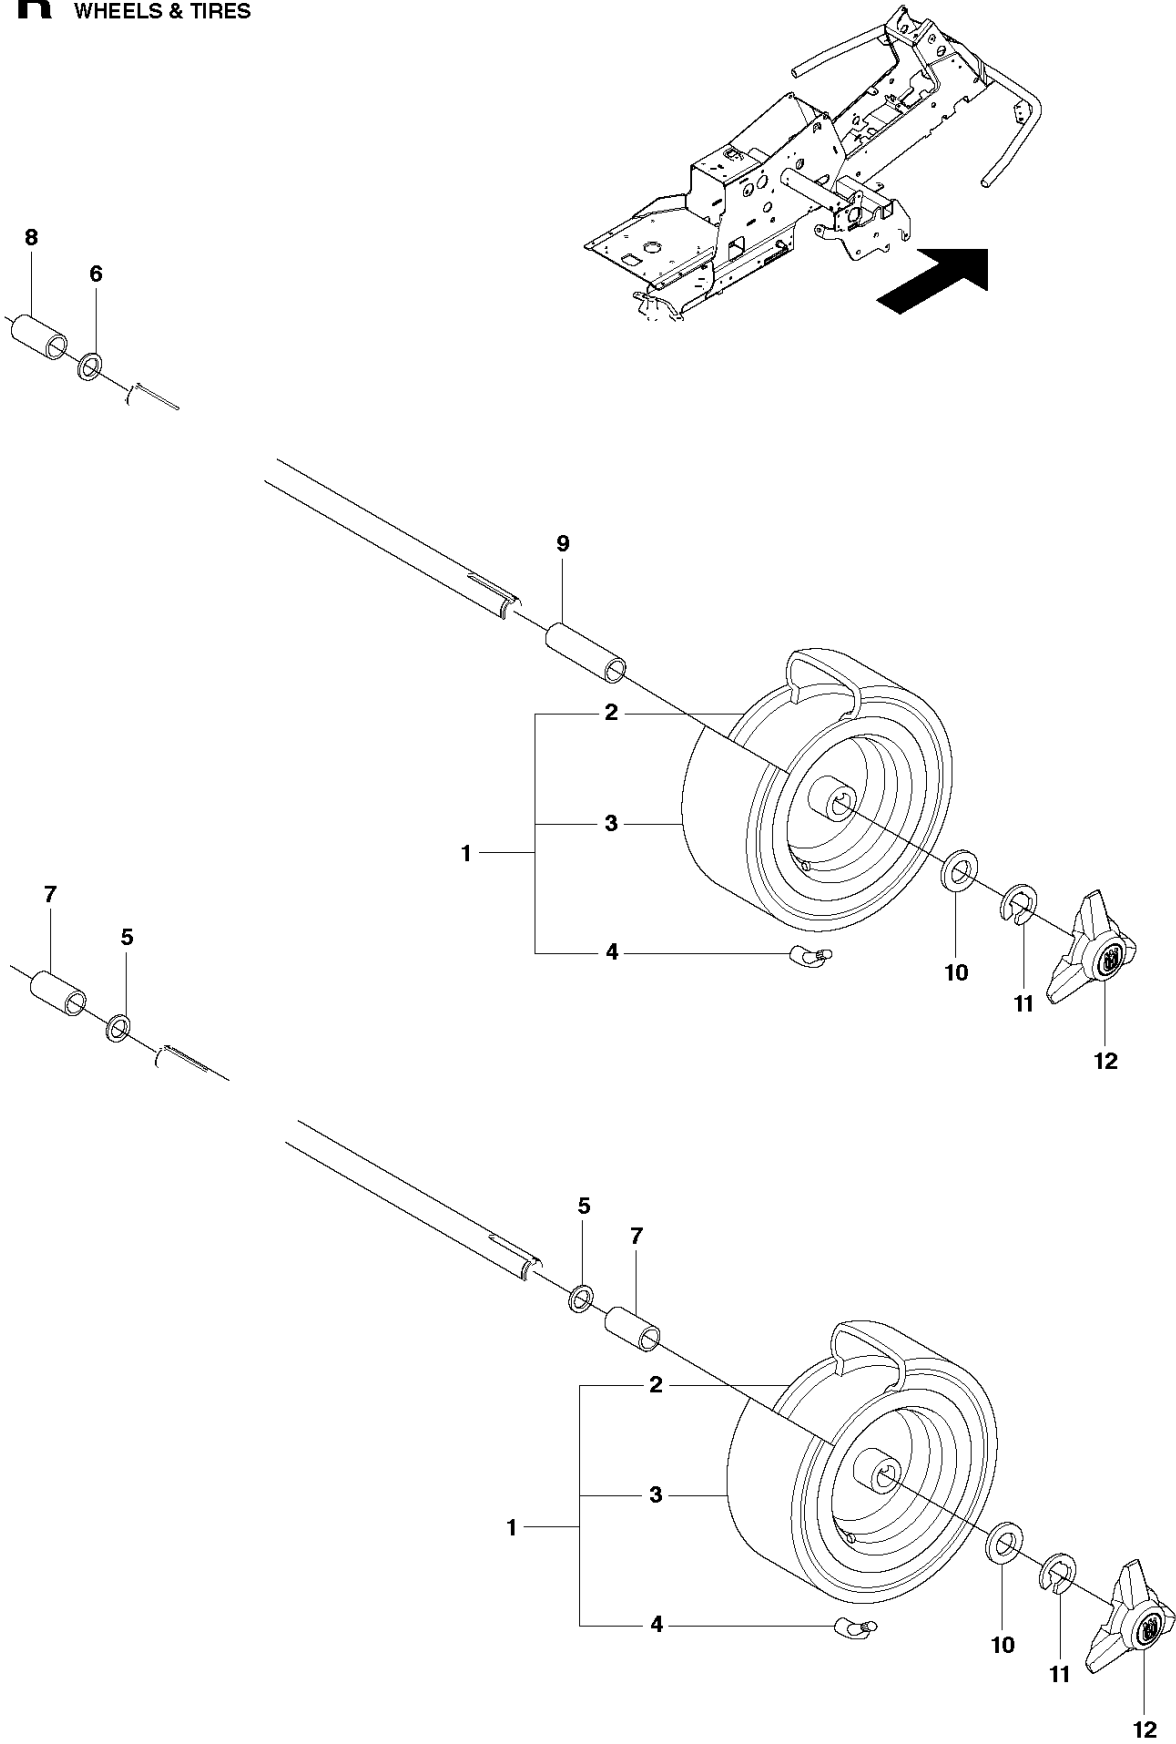

R R316Ts AWD
WHEELS & TIRES

WHEELS & TIRES
2012

R316 Ts AWD, 966757701, 967152001,

Ref	Part No	Description	Remark	QTY	KIT
1	523 01 26-02	WHEEL		4	
2	523 03 48-01	RIM		1	1
3	523 03 46-02	TYRE		1	1
4	523 03 47-01	VALVE		1	1
5	506 50 48-03	WASHER		2	
6	506 94 58-01	WASHER		1	
7	506 59 62-03	SPACING SLEEVE		2	
8	544 13 26-01	SLEEVE		1	
9	544 13 26-02	SLEEVE		1	
10	506 50 48-05	WASHER		4	
11	506 89 90-01	E-CLIP		4	
12	544 35 35-01	HUB CAP		4