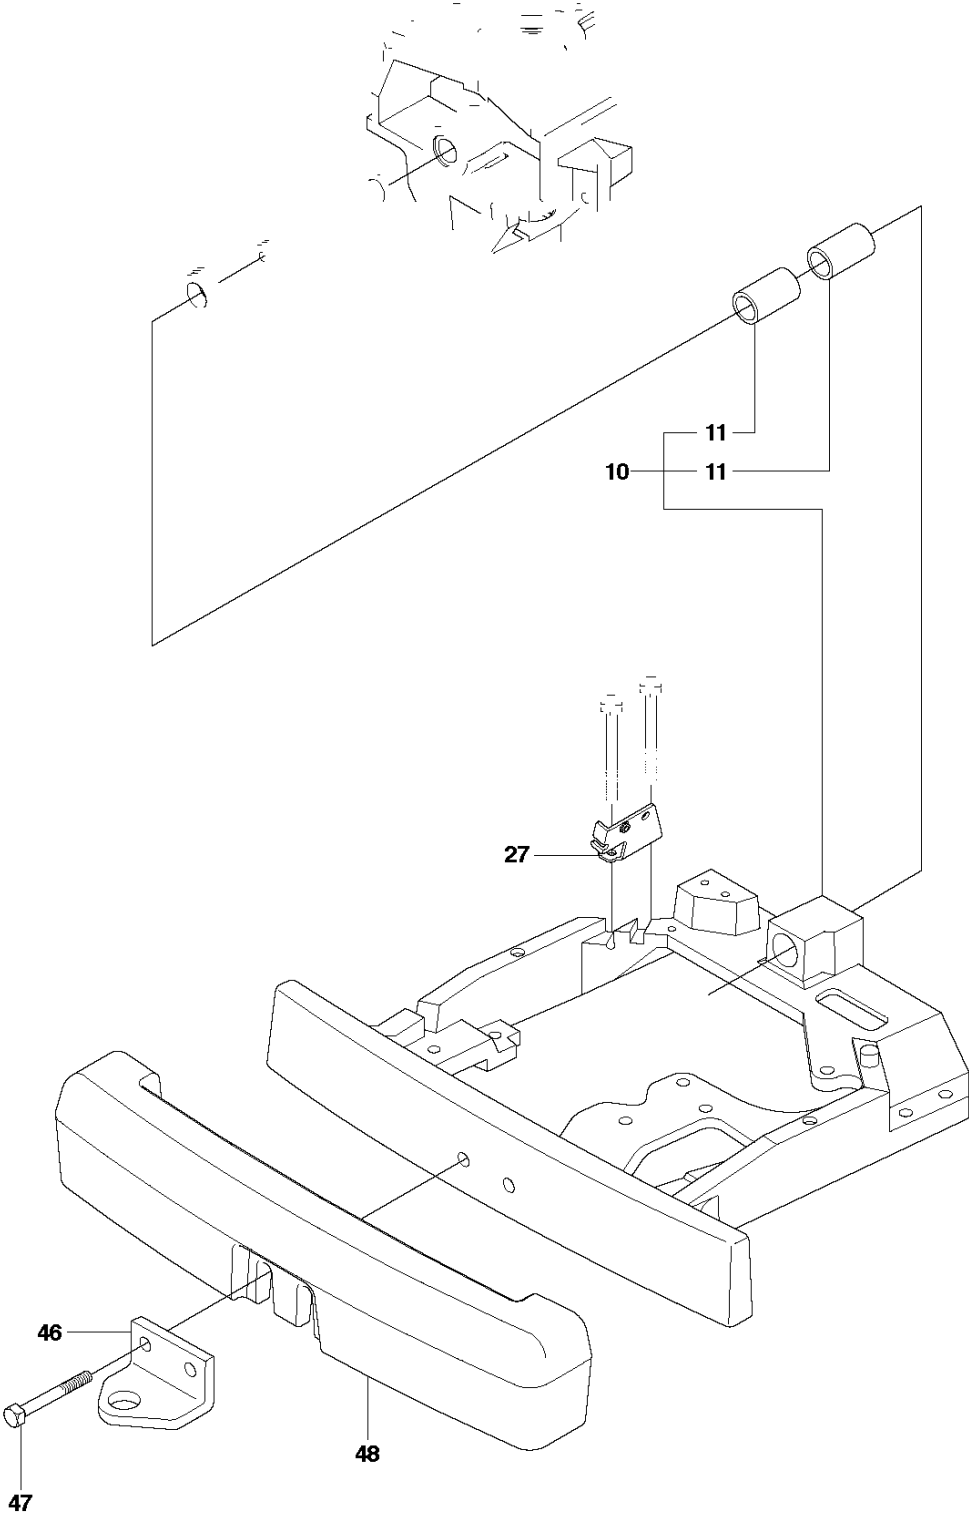

J1 R316Ts AWD
CHASSIS, REAR

CHASSIS REAR
2012

R316 Ts AWD, 966757701, 967152001,

Ref	Part No	Description	Remark	QTY	KIT
10	535 40 60-01	BRACKET ASSY		1	
11	506 98 61-02	GLIDLAGER		2	10
27	544 26 21-01	BRACKET		1	
46	506 88 99-01	HITCH		1	
47	725 25 00-51	SCREW EHHM		2	
48	544 03 96-02	COUNTERWEIGHT		1