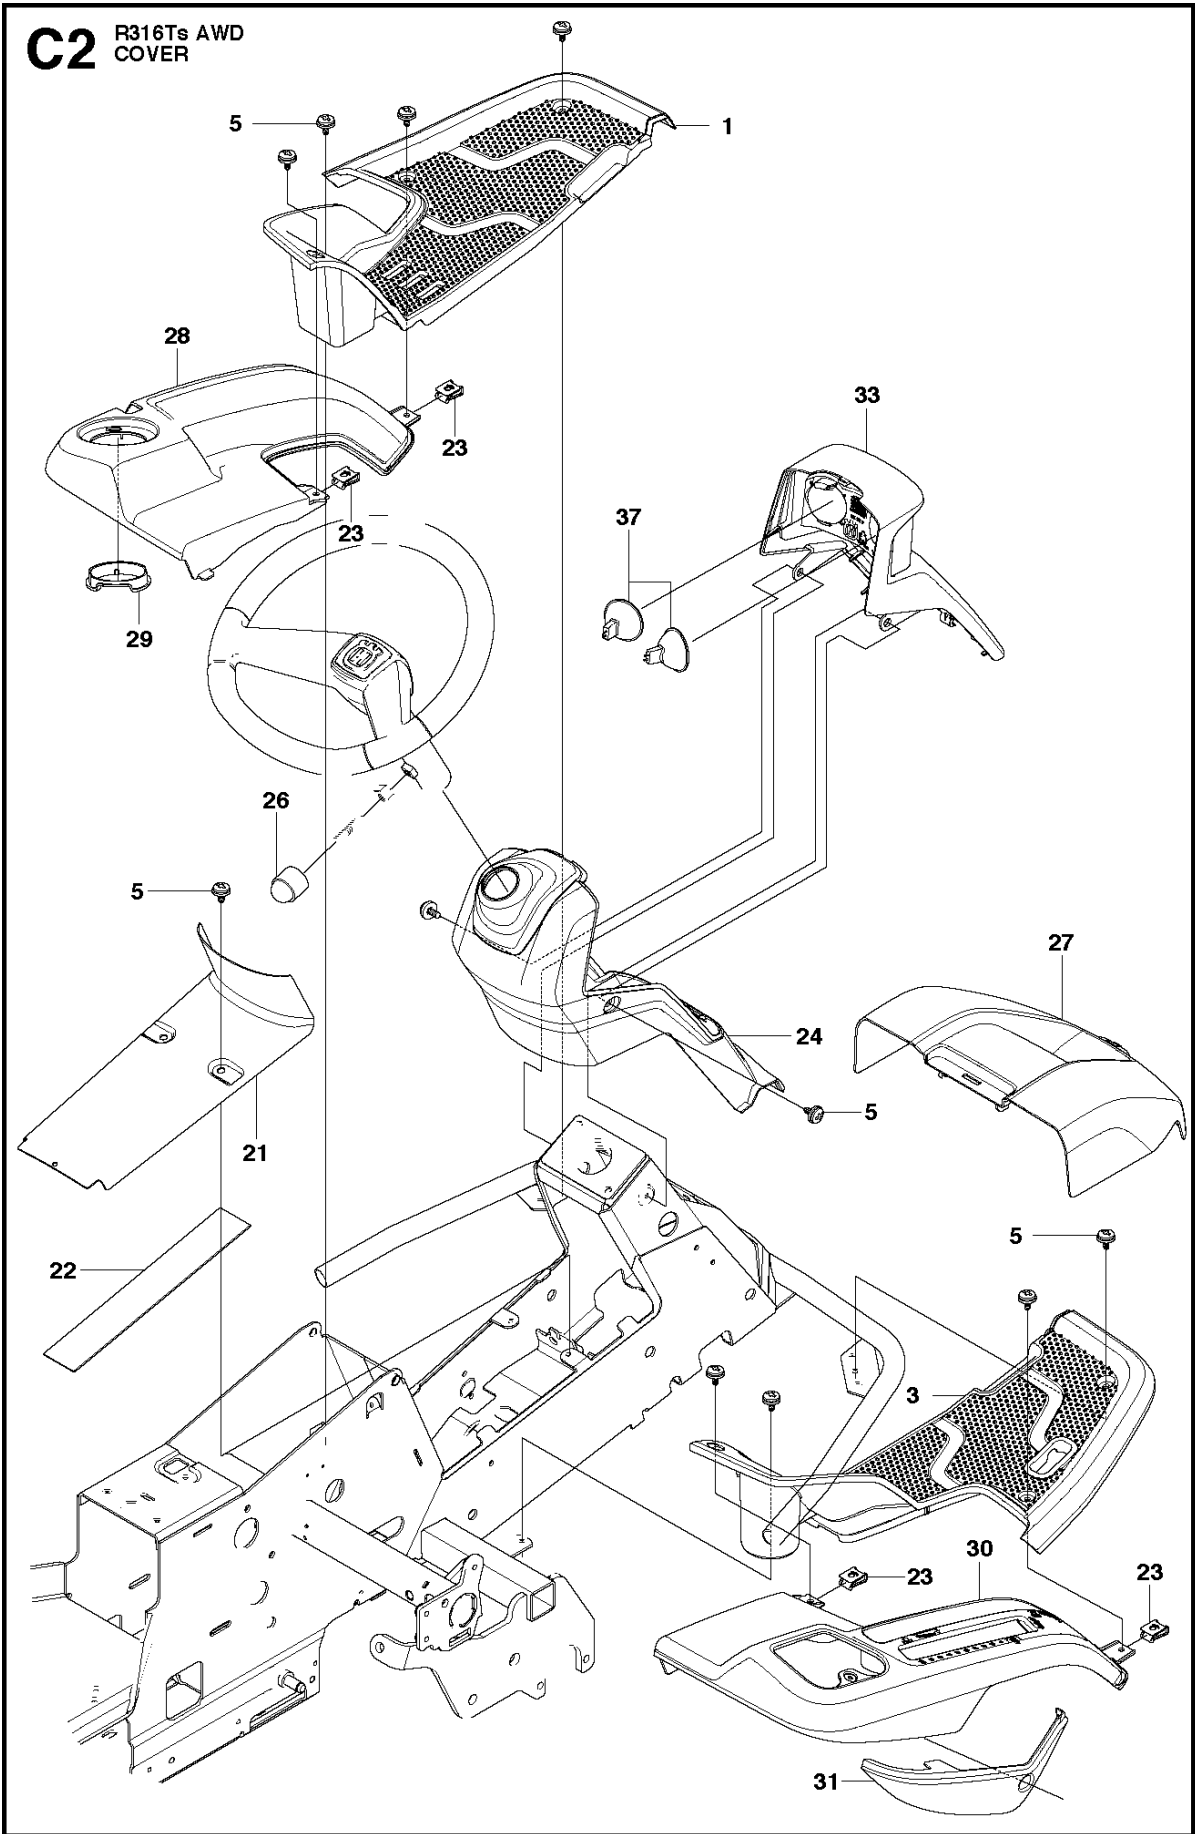

COVER
2012

R316 Ts AWD, 966757701, 967152001,

Ref	Part No	Description	Remark	QTY KIT
1	577 72 93-01	FOOT PLATE		1
3	577 72 94-01	FOOT PLATE		1
5	544 40 05-01	SCREW		14
21	544 23 92-01	COVER		1
22	544 42 75-01	MAT		1
23	535 42 91-01	SPRING NUT		4
24	577 70 41-01	COVER		1
26	544 43 32-01	PROTECTIVE COVER		1
27	525 56 24-01	UNIT COVER		1
28	577 72 95-01	FENDER		1
29	577 76 45-01	LOCKING NUT		1
30	577 72 96-01	FENDER		1
31	577 73 75-01	CONTROL COVER		1
33	577 70 04-01	COVER		1
37	535 44 68-01	LAMP		2