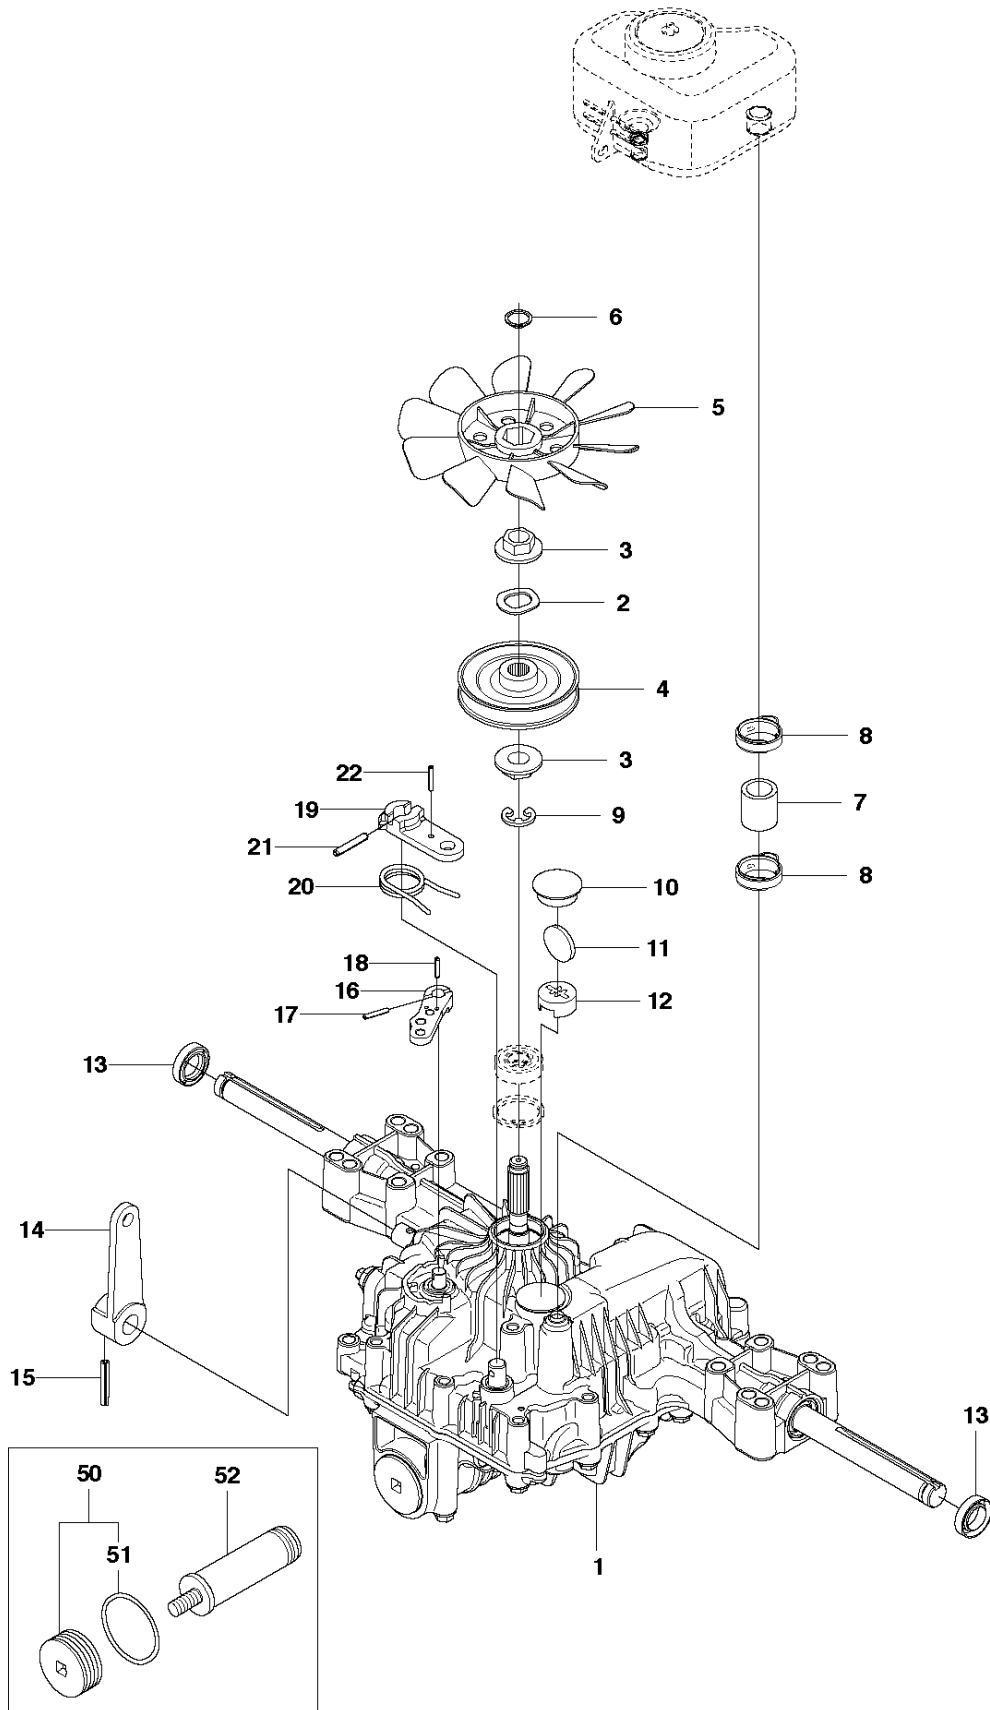

K574

TRANSMISSION
2012

R316 Ts AWD, 966757701, 967152001,

Ref	Part No	Description	Remark	QTY	KIT
1	502 63 32-01	TRANSMISSION		1	
2	506 98 65-01	SPRING WASHER		1	
3	506 98 66-01	DISTANCE		2	
4	502 45 19-01	PULLEY		1	
5	506 98 68-01	FAN		1	
6	735 31 15-00	CIRCLIP		1	
7	502 45 16-01	TUBE		1	
8	506 98 70-01	HOSE CLAMP		2	
9	535 40 28-07	CLIP		1	1
10	535 40 28-32	PLUG		1	1
11	535 40 28-29	MAGNET		1	1
12	502 45 20-01	MAGNET HOLDER		1	1
13	535 40 28-37	SEALING		2	1
14	502 45 32-01	CONTROL LEVER		1	1
15	535 40 28-09	PIN RETAINING SCREW		1	1
16	535 40 28-17	LEVER		1	1
17	535 40 28-16	PIN RETAINING SCREW		1	1
18	535 40 28-33	PIN RETAINING SCREW		1	1
19	535 40 28-38	LEVER		1	1
20	535 40 28-39	RETURN SPRING		1	1
21	535 40 28-40	PIN RETAINING SCREW		1	1
22	535 40 28-41	PIN RETAINING SCREW		1	1
50	574 51 51-01	KIT		1	
51	574 51 52-01	O-RING		1	50
52	535 40 28-19	FILTER		1