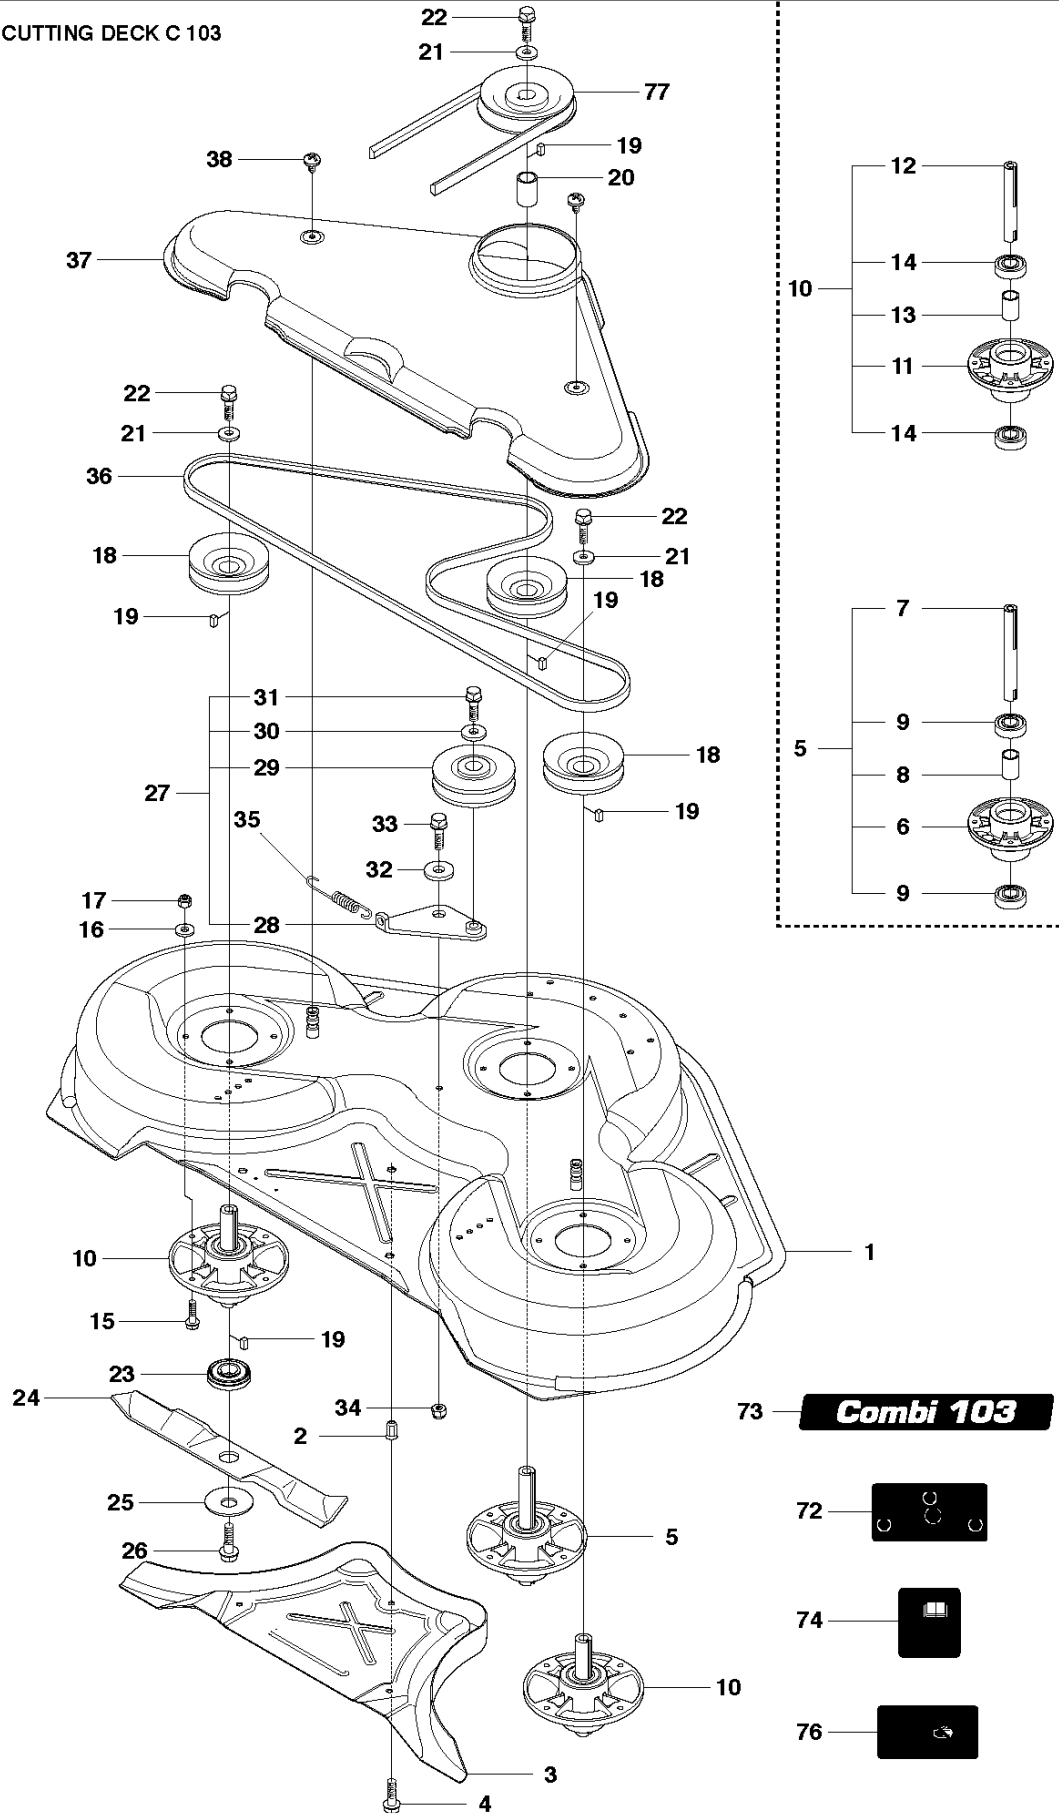

B2 CUTTING DECK C 103

103CM CUTTING DECK
2012

R316 Ts AWD, 966757701, 967152001,

Ref	Part No	Description	Remark	QTY	KIT
1	574 21 08-01	CUTTING DECK		1	
2	506 91 62-01	BLIND RIVET NUT		3	
3	544 44 92-01	PLUG		1	
4	506 57 01-04	SCREW EHHFM		3	
5	576 38 41-01	BLADE HOUSING ASSY		2	
6	576 38 42-01	BEARING HOUSING		1	5
7	576 38 43-01	SHAFT		1	5
8	576 38 44-01	SPACING SLEEVE		1	5
9	738 23 04-34	BALL BEARING		2	5
10	576 38 41-02	BLADE HOUSING ASSY		1	
11	576 38 42-01	BEARING HOUSING		1	10
12	576 38 43-02	SHAFT		1	10
13	576 38 44-01	SPACING SLEEVE		1	10
14	738 23 04-34	BALL BEARING		2	10
15	535 42 38-01	SCREW RSQM		12	
16	734 11 64-01	WASHER		14	
17	732 21 18-01	LOCK NUT		12	
18	506 92 21-01	PULLEY		3	
19	506 53 35-01	PARALLEL KEY		7	
20	544 06 80-02	SPACING SLEEVE		1	
21	734 11 74-41	WASHER		3	
22	544 11 41-01	SCREW EHHM		3	
23	535 50 42-02	BLADE BRACKET		3	
24	504 18 82-01	RIDE ON BLADE		3	
25	506 79 23-01	KNIFE PLATE		3	
26	544 11 41-01	SCREW EHHM		3	
27	506 54 07-01	BELT TENSIONER ASSY		1	
28	506 51 95-01	SPÄNNARM KPL.		1	27
29	506 53 27-01	PULLEY		1	27
30	734 11 64-41	WASHER		1	27
31	506 55 83-02	SCREW EHHFT		1	27
32	506 91 87-02	WASHER		1	
33	725 24 51-71	SCREW EHHM		1	
34	732 21 18-01	LOCK NUT		1	
35	506 53 31-01	SPRING		1	
36	506 76 85-01	DRIVE BELT		1	
37	544 09 61-01	BELT COVER		1	
38	544 40 05-01	SCREW		2	
72	506 78 97-01	LABEL		1	
73	544 23 81-03	LABEL		2	
74	506 92 90-01	LABEL		1	
76	574 51 00-01	DECAL		2	
77	506 77 86-01	PULLEY		1