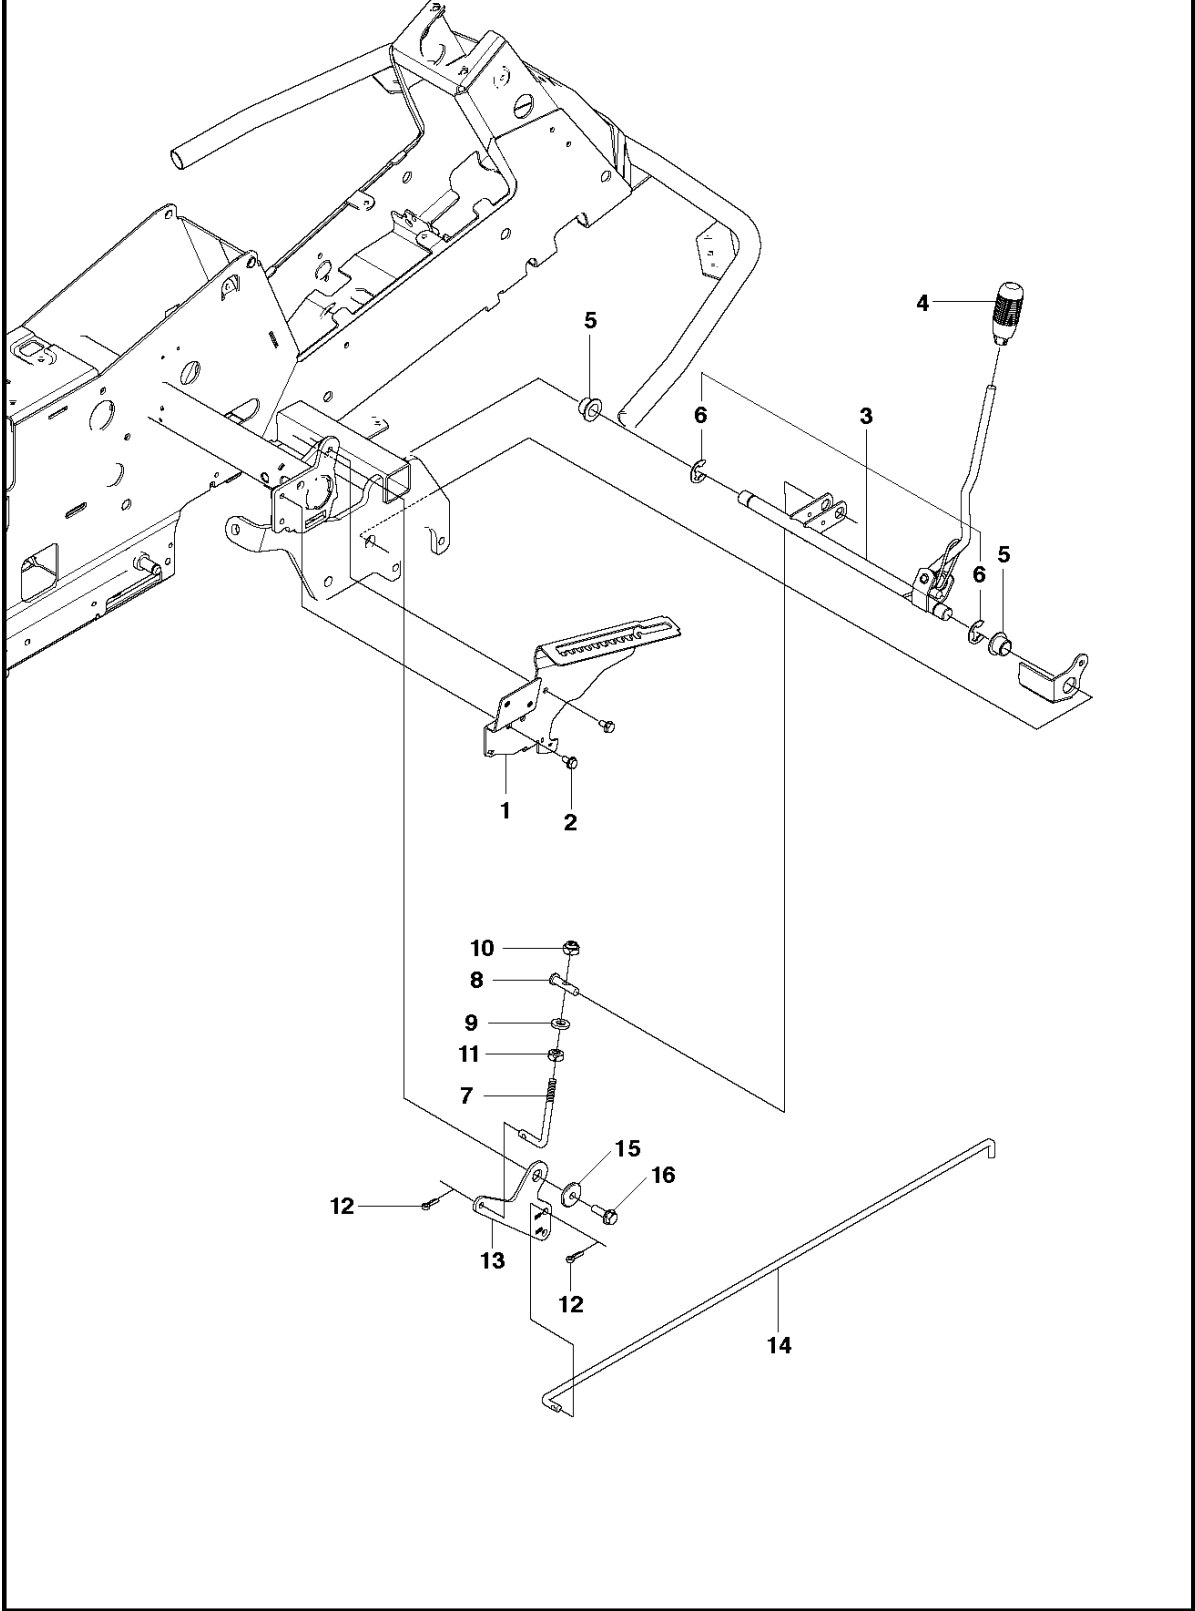

D R316Ts AWD
HEIGHT ADJUSTMENT

HEIGHT ADJUSTMENT
2012

R316 Ts AWD, 966757701, 967152001,

Ref	Part No	Description	Remark	QTY KIT
1	578 00 13-02	BRACKET ASSY		1
2	506 57 01-03	SCREW EHHFM		2
3	577 99 99-01	HEIGHT ADJUSTER		1
4	506 54 20-01	HANDLE		1
5	506 55 43-01	BEARING		2
6	735 31 22-20	E-CLIP		2
7	506 90 82-01	HEIGHT ROD		1
8	506 78 46-01	PIN		1
9	734 11 72-01	WASHER		1
10	732 21 18-01	LOCK NUT		1
11	731 23 18-01	HEXAGON NUT		1
12	721 61 83-01	SPLIT PIN		2
13	578 04 07-01	LINK		1
14	523 11 45-01	CONNECTION ROD		1
15	506 91 87-02	WASHER		1
16	506 57 01-05	SCREW EHHFM		1