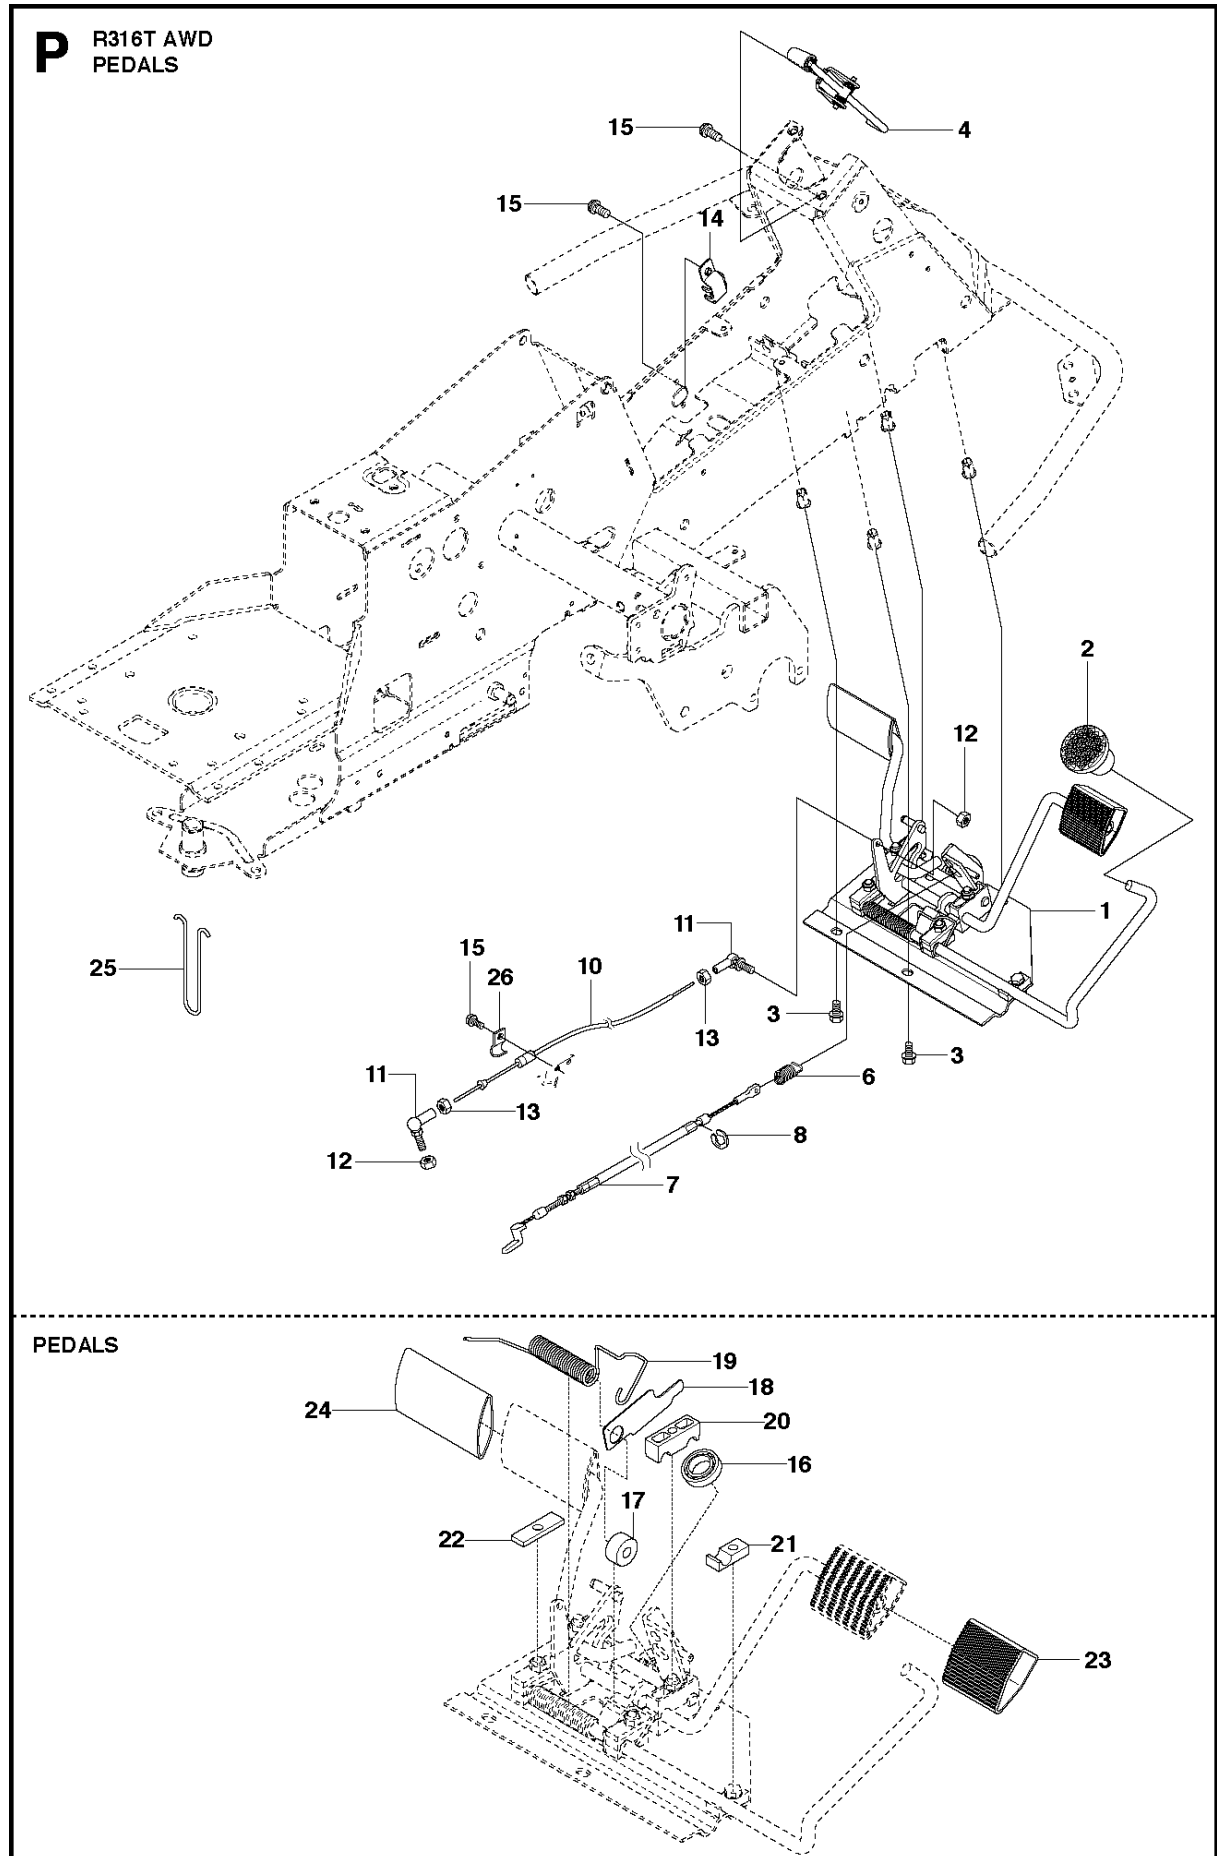

PEDALS
2012

R316 Ts AWD, 966757701, 967152001,

Ref	Part No	Description	Remark	QTY KIT	
1	544 12 60-01	PEDAL PLATE ASSY		1	
2	535 47 37-01	KNOB		1	
3	506 57 01-04	SCREW EHHFM		4	
4	544 40 31-01	BRAKE LEVER ASSY		1	
6	506 94 63-01	BRAKE SPRING		1	
7	576 71 21-01	BRAKE WIRE		1	
8	735 31 09-20	E-CLIP		1	
10	574 41 12-02	CONTROL CABLE		1	
11	506 55 73-01	VINKELL.AS8 DIN71802		2	
12	732 21 14-01	LOCK NUT		2	
13	731 23 14-01	HEXAGON NUT		2	
14	522 43 08-01	BRACKET		1	
15	725 23 64-61	SCREW EHHFT		4	
16	738 21 02-04	BALL BEARING		1	
17	535 48 02-01	ROLLER		1	1
18	535 48 06-01	PROTECTIVE PLATE		1	1
19	535 48 07-01	SPRING		1	1
20	535 48 08-01	BEARING SUPPORT		4	1
21	535 48 09-01	BEARING SUPPORT		5	1
22	535 48 10-01	REINFORCEMENT PLATE		3	1
23	535 47 88-01	PEDAL RUBBER		1	1
24	535 47 88-02	PEDAL RUBBER		1	1
25	506 57 64-02	CABLE HOLDER		1	1
26	506 56 65-01	CLIP		1