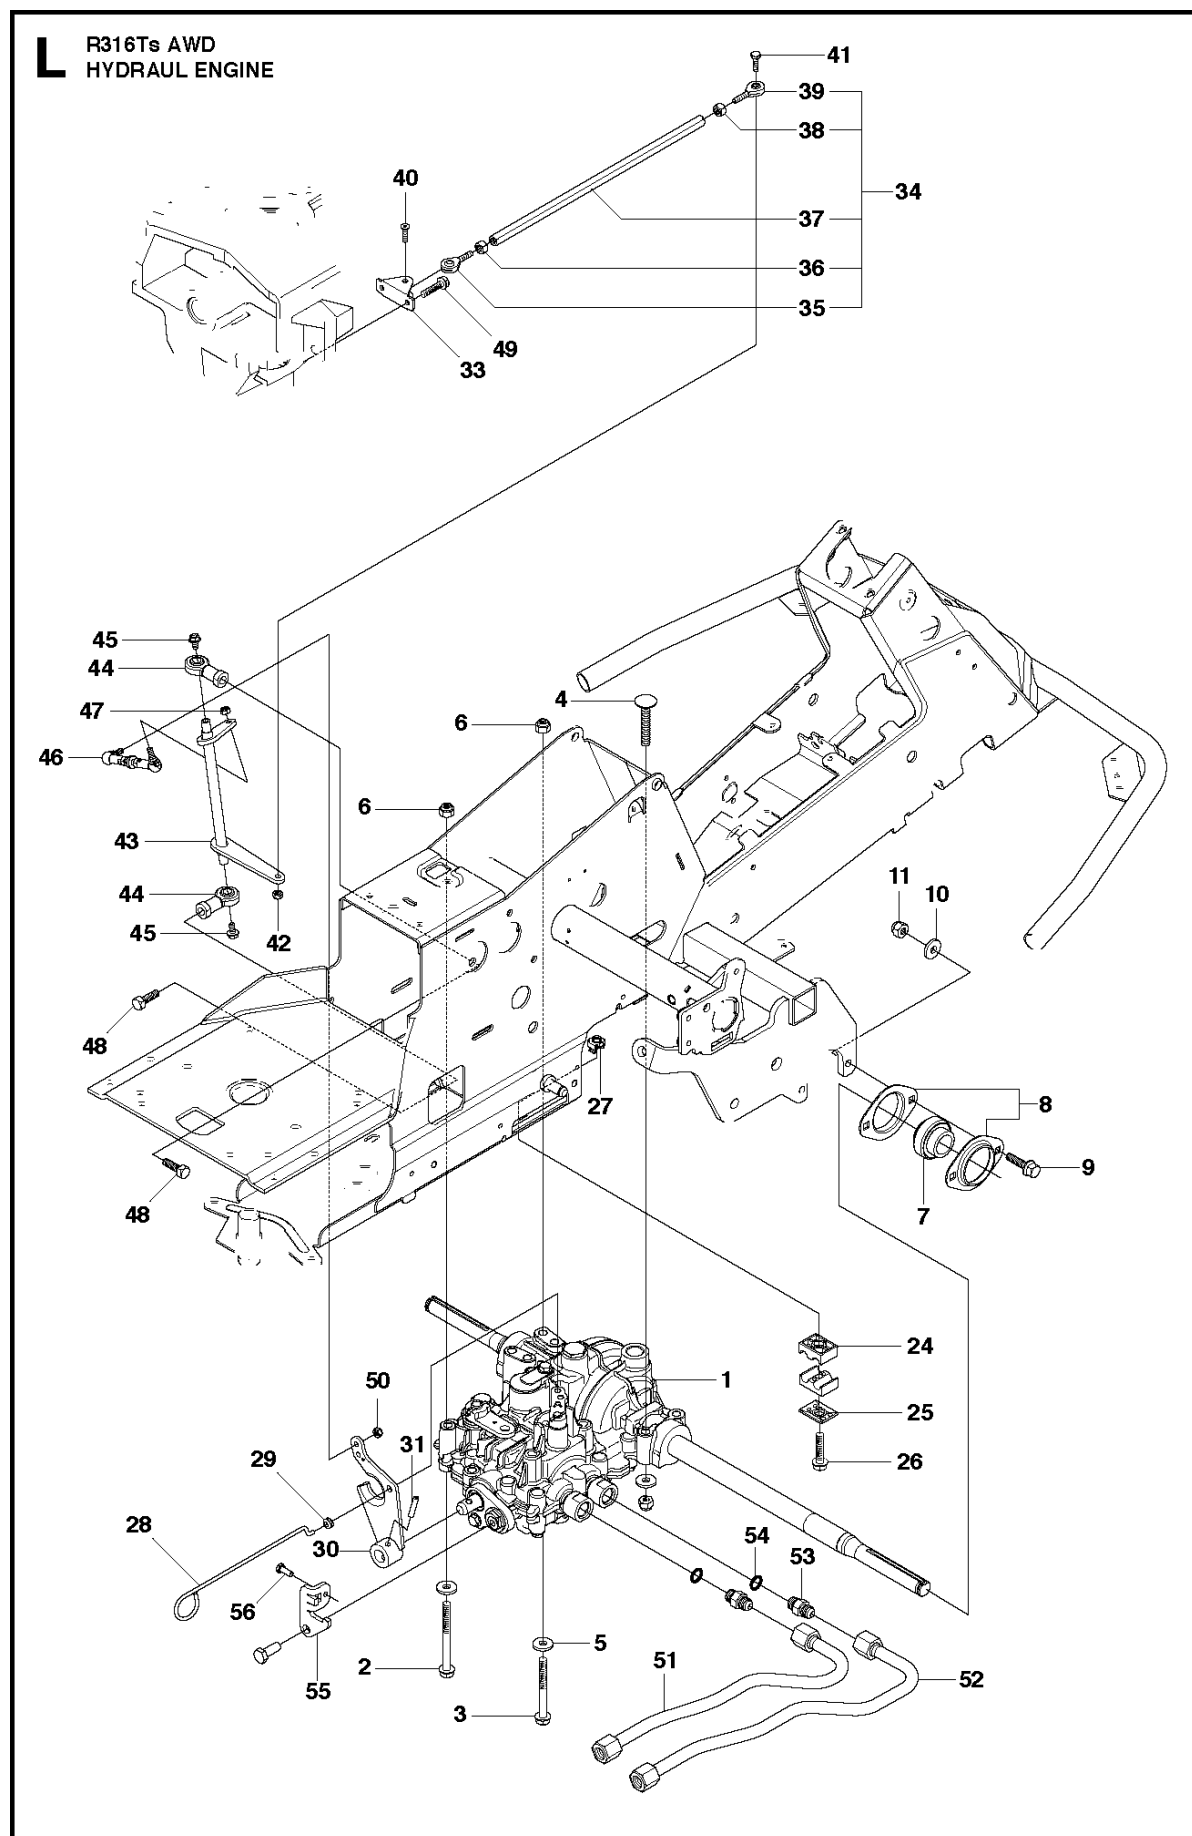

HYDRAULIC PUMP - MOTOR
2012

R316 Ts AWD, 966757701, 967152001,

Ref	Part No	Description	Remark	QTY	KIT
1	575 48 43-01	TRANSMISSION		1	
2	725 24 67-51	SCREW EHHM		1	
3	725 24 64-51	SCREW EHHM		1	
4	535 42 38-03	SCREW RSQM		1	
5	734 11 64-01	WASHER		3	
6	732 21 18-01	LOCK NUT		3	
7	544 00 89-02	BEARING		1	
8	544 00 90-02	BEARING HOUSING		2	
9	506 57 01-05	SCREW EHHFM		2	
10	734 11 64-01	WASHER		2	
11	732 21 18-01	LOCK NUT		2	
24	544 37 33-02	PIPE CLAMP		1	
25	544 37 38-02	COVER PLATE		1	
26	506 57 01-07	SCREW EHHFM		1	
27	544 81 17-01	CAGE NUT		1	
28	535 49 97-01	ARM		1	
29	503 73 58-01	BUSHING		1	
30	578 29 19-01	LEVER		1	
31	721 43 47-01	SPRING PIN		1	
33	535 49 28-02	BRACKET		1	
34	544 45 67-03	ROD		1	
35	535 48 66-02	ROD END		1	34
36	503 22 10-18	HEXAGON NUT		1	34
37	535 48 65-03	ROD		1	34
38	731 23 16-01	HEXAGON NUT		1	34
39	535 48 66-01	ROD END		1	34
40	544 84 17-01	SCREW		1	
41	725 23 70-71	SCREW EHHM		1	
42	732 21 16-01	NUT		1	
43	535 49 74-02	LEVER		1	
44	506 95 17-01	ROD END		2	
45	535 47 52-12	SCREW EHHFM		2	
46	544 44 19-01	ADJUSTING ROD		1	
47	732 21 16-01	NUT		1	
48	725 24 93-71	SCREW EHHM		2	
49	725 23 66-51	HEXAGONAL SCREW M6X12		2	
50	732 21 16-01	NUT		3	
51	544 80 80-01	HYDRAULIC PIPE		2	
52	544 80 79-01	HYDRAULIC PIPE		2	
53	535 42 68-06	PIPE FITTING		2	
54	505 45 11-01	O-RING		2	
55	578 04 78-01	BRACKET		1	
56	725 23 68-61	SCREW EHHFT		1