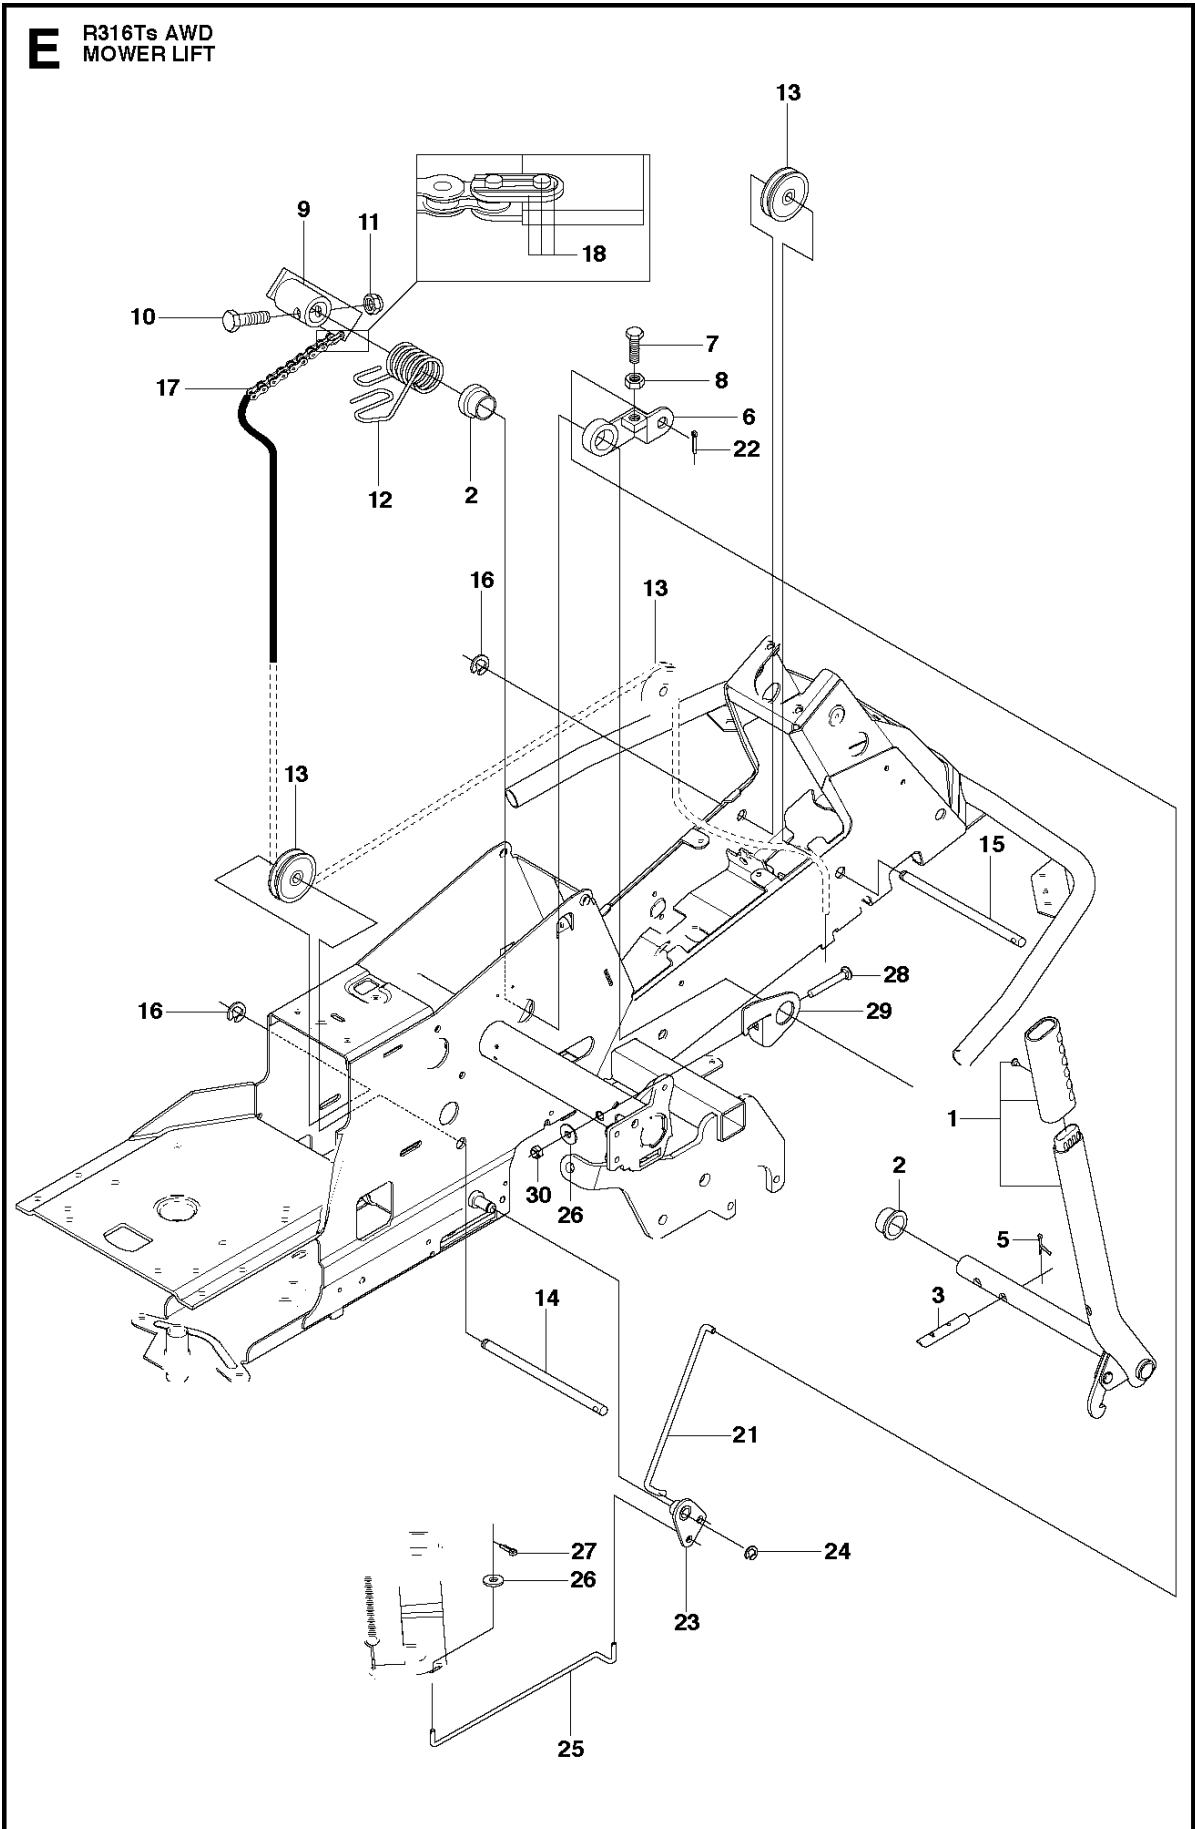

MOWER LIFT / DECK LIFT
2012

R316 Ts AWD, 966757701, 967152001,

Ref	Part No	Description	Remark	QTY KIT
1	577 96 67-01	LIFTING LEVER ASSY		1
2	506 55 65-01	BEARING		2
3	525 40 66-01	PIN		1
5	721 61 83-01	SPLIT PIN		1
6	506 78 43-01	LINK ASSY		1
7	725 24 97-51	SCREW		1
8	731 23 20-51	HEXAGON NUT		1
9	544 43 36-01	LIFTING ARM		1
10	725 25 42-51	SCREW EHHM		1
11	732 25 22-01	HEXAGON LOCKING NUT		1
12	506 91 68-01	SPRING		1
13	506 90 56-01	OFFSET PULLEY		2
14	506 90 57-01	SHAFT		1
15	506 90 57-02	SHAFT		1
16	735 31 18-20	E-CLIP		2
17	506 55 46-07	CHAIN		1
18	506 55 47-01	LINKAGE		1
21	544 45 69-01	CONNECTION ROD		1
22	721 61 83-01	SPLIT PIN		1
23	544 37 86-01	LINK		1
24	735 31 14-20	E-CLIP		1
25	544 44 88-01	CONNECTION ROD		1
26	734 11 64-41	WASHER		2
27	721 61 83-01	SPLIT PIN		1
28	535 42 38-03	SCREW RSQM		1
29	577 99 95-01	SHEET		1
30	732 21 18-01	LOCK NUT		1