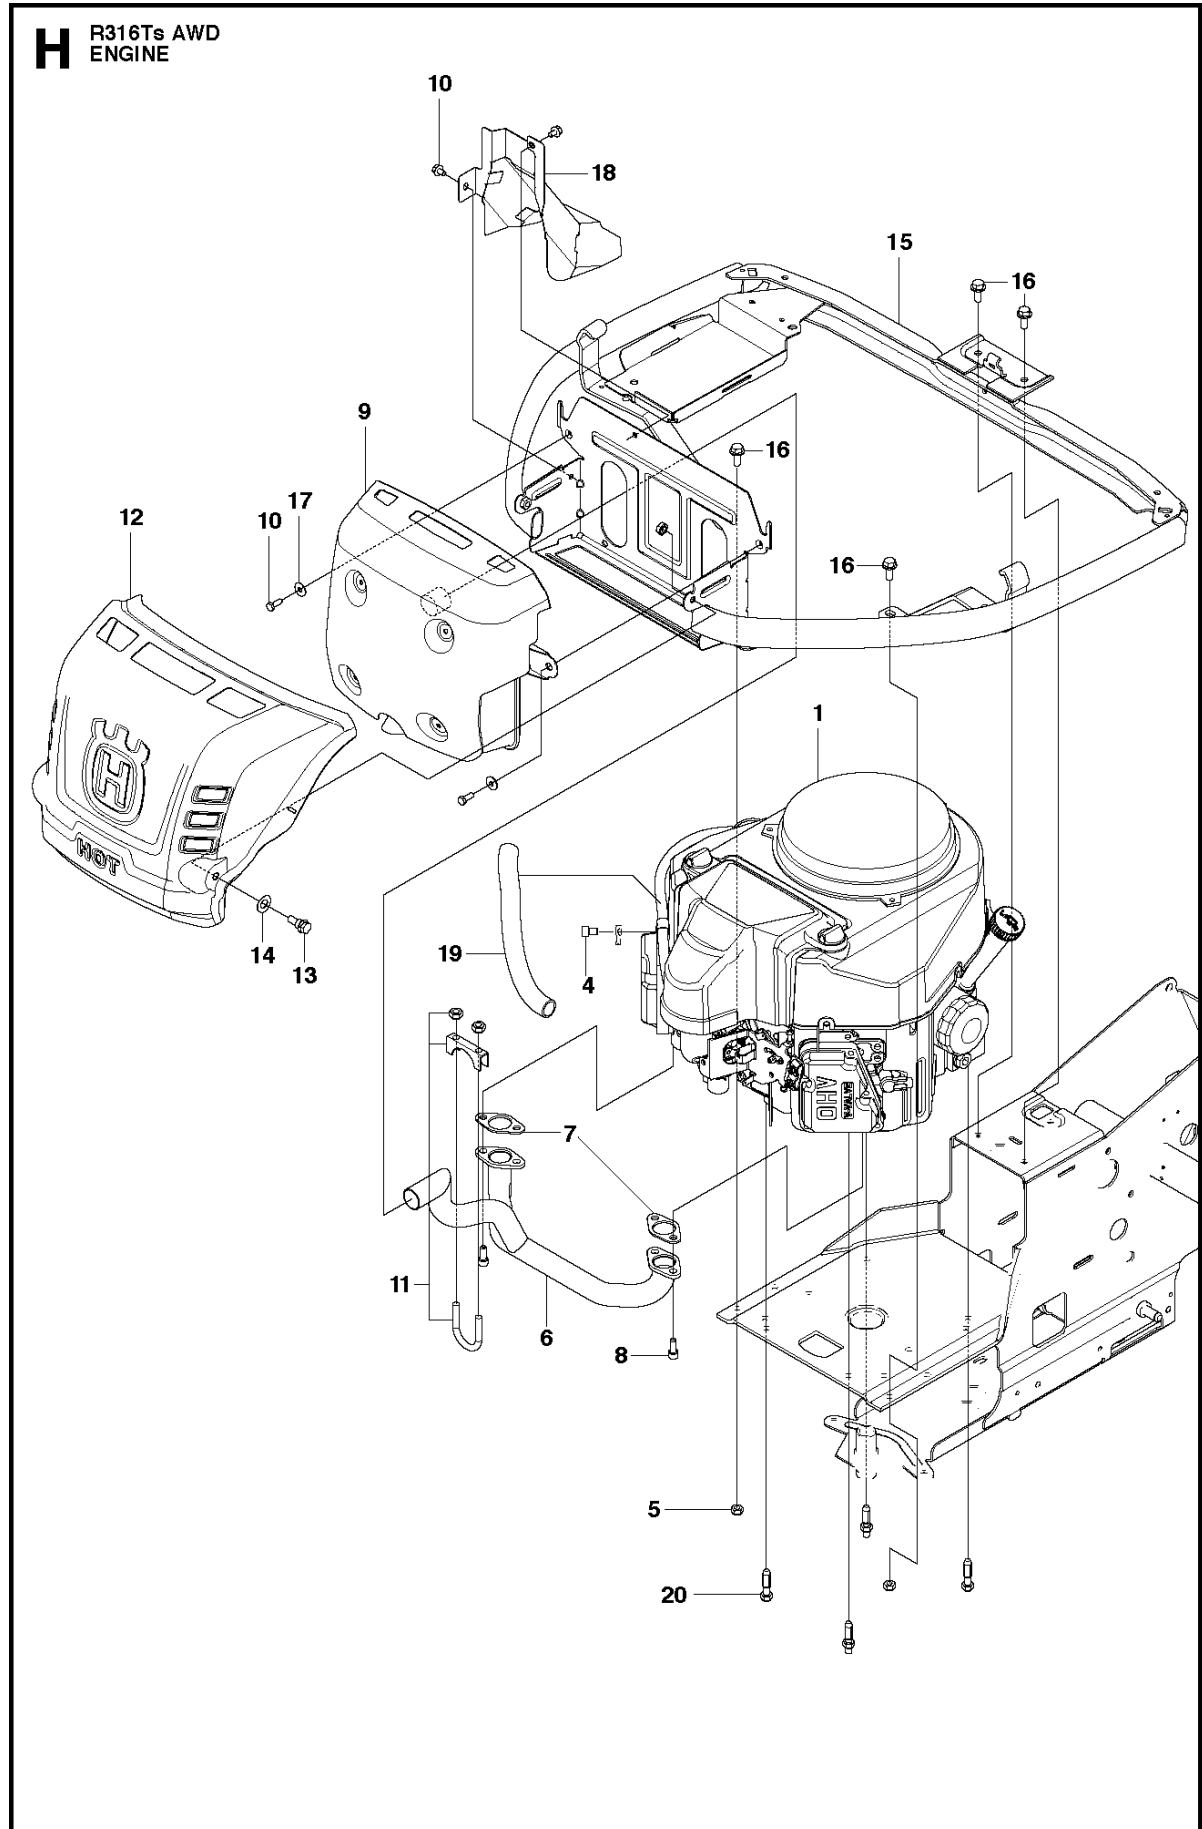

ENGINE
2012

R316 Ts AWD, 966757701, 967152001,

Ref	Part No	Description	Remark	QTY KIT
1	577 82 39-01	ENGINE		1
4	725 54 47-01	SCREW IHSCM		1
5	732 21 18-01	LOCK NUT		6
6	578 11 88-01	MANIFOLD		1
7	506 91 45-01	GASKET		1
8	506 55 63-01	SCREW UNC		2
9	577 81 36-01	MUFFLER		1
10	725 23 64-61	SCREW EHHFT		4
11	506 66 84-01	AVGASKLAMMA KPL.		1
12	577 81 85-02	HEAT SHIELD		1
13	506 59 74-01	COLLAR SCREW		2
14	506 83 94-01	SPRING WASHER		2
15	577 84 91-01	ENGINE FRAME		1
16	506 57 01-04	SCREW EHHFM		4
17	734 11 54-41	WASHER		2
18	579 31 49-01	HEAT DEFLECTOR		1
19	579 39 64-01	HOSE GUARD		1
20	578 20 75-01	STUD SCREW		4