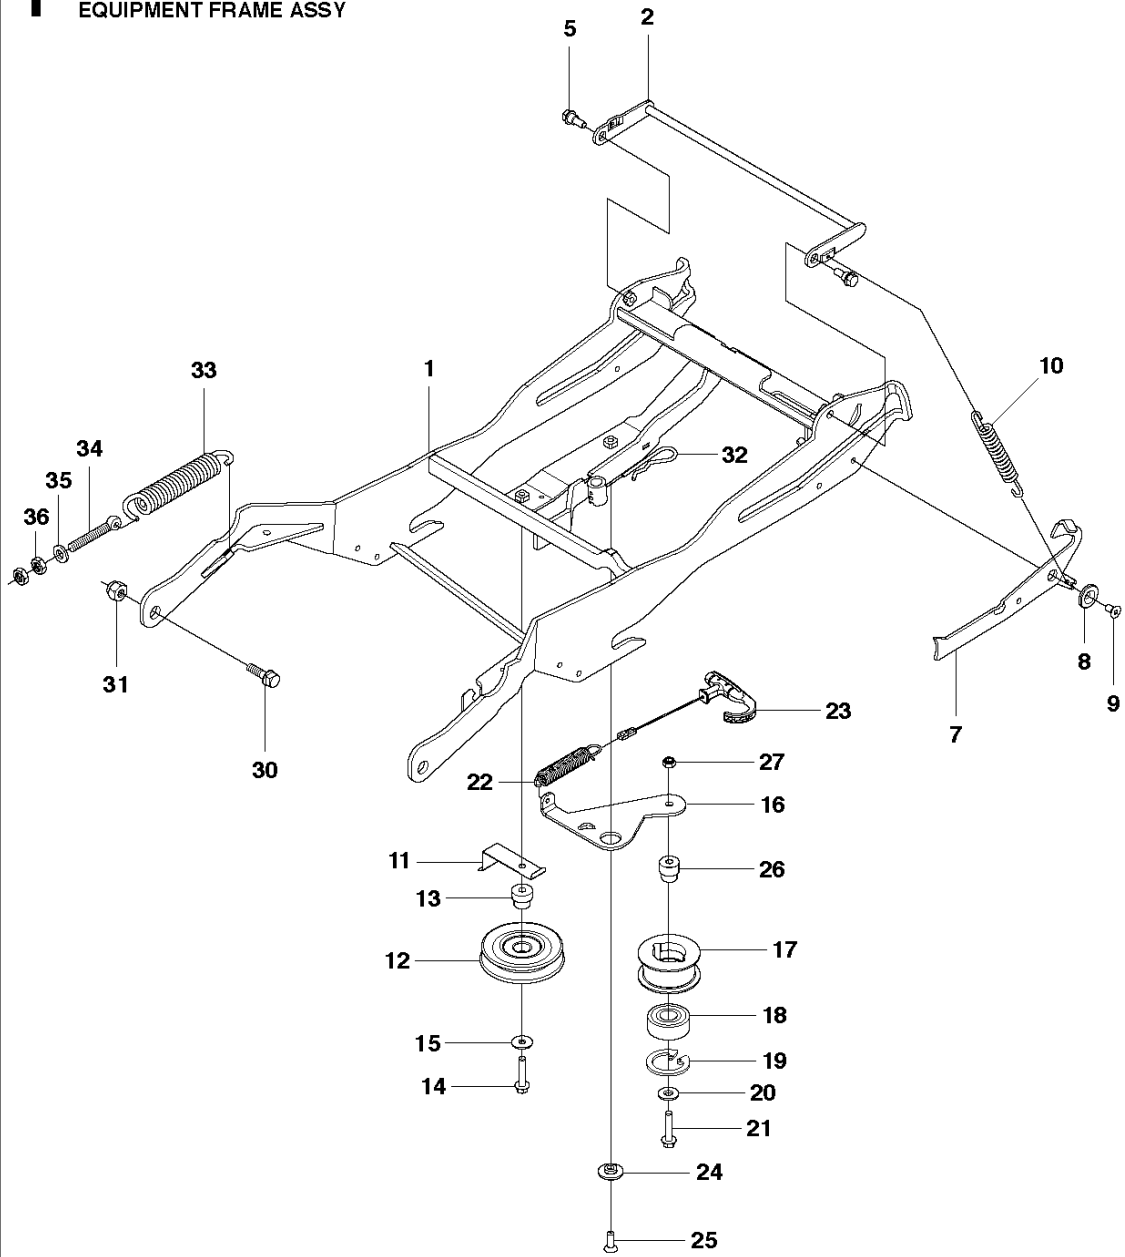

T R316Ts AWD
EQUIPMENT FRAME ASSY

FRAME
2012

R316 Ts AWD, 966757701, 967152001,

Ref	Part No	Description	Remark	QTY KIT
1	523 06 42-01	EQUIPMENT FRAME		1
2	525 47 59-01	HOOK		1
5	506 59 74-01	COLLAR SCREW		2
7	523 11 66-02	LEVER		1
8	506 91 87-01	WASHER		1
9	725 64 48-01	SCREW IHCSFM		1
10	506 53 56-03	DRAW SPRING		1
11	525 48 67-01	BELT GUIDE		1
12	506 97 48-01	PULLEY		1
13	506 82 68-02	BUSHING		1
14	725 24 59-51	SCREW EHHM		1
15	734 11 64-41	WASHER		1
16	577 22 87-01	SHEET		1
17	505 15 39-01	BELT TENSIONER WHEEL ASSY		1
18	738 21 04-04	BALL BEARING		1
19	735 31 38-10	CIRCLIP		1
20	734 11 64-41	WASHER		1
21	725 24 59-51	SCREW EHHM		1
22	504 62 24-01	SPRING		1
23	504 62 21-02	HANDLE ASSY		1
24	505 45 17-01	WASHER		1
25	725 64 53-01	SCREW IHCSFM		1
26	535 48 48-01	BUSHING		1
27	732 21 18-01	LOCK NUT		1
30	506 89 58-01	COLLAR SCREW		2
31	732 25 22-01	HEXAGON LOCKING NUT		2
32	506 96 66-01	HAIR PIN COTTER		1
33	506 83 76-01	SPRING		2
34	506 83 77-01	RING BOLT		2
35	734 11 72-01	WASHER		2
36	731 23 20-51	HEXAGON NUT		4