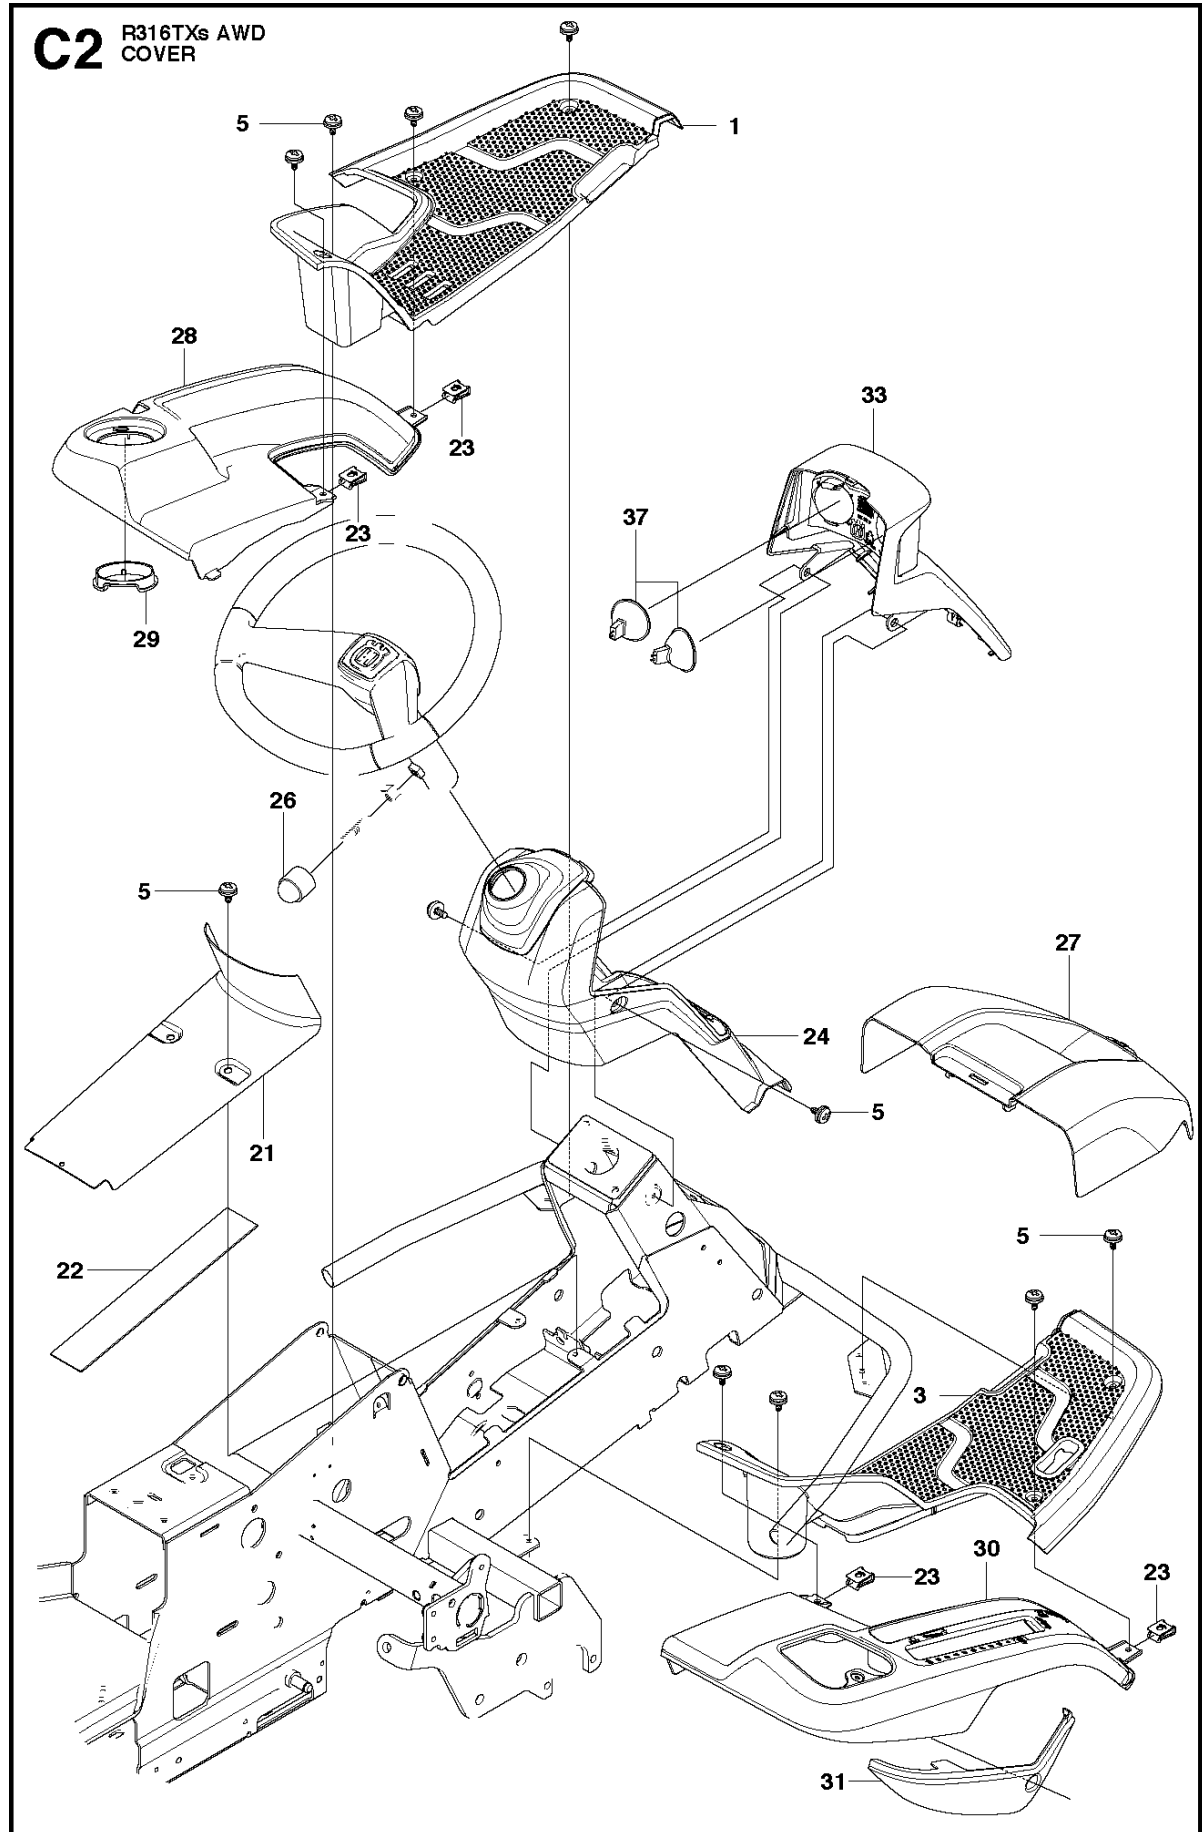

COVER

R316 TXs AWD, 966757801, 967152101, 2012

Ref	Part No	Description	Remark	QTY KIT
1	577 72 93-01	FOOT PLATE		1
3	577 72 94-01	FOOT PLATE		1
5	544 40 05-01	SCREW		20
21	544 23 92-01	COVER		1
22	544 42 75-01	MAT		1
23	535 42 91-01	SPRING NUT		4
24	577 70 41-01	COVER		1
26	544 43 32-01	PROTECTIVE COVER		1
27	525 56 24-01	UNIT COVER		1
28	577 72 95-01	FENDER		1
29	577 76 45-01	LOCKING NUT		1
30	577 72 96-01	FENDER		1
31	577 73 75-01	CONTROL COVER		1
33	577 70 04-01	COVER		1
37	535 44 68-01	LAMP		2