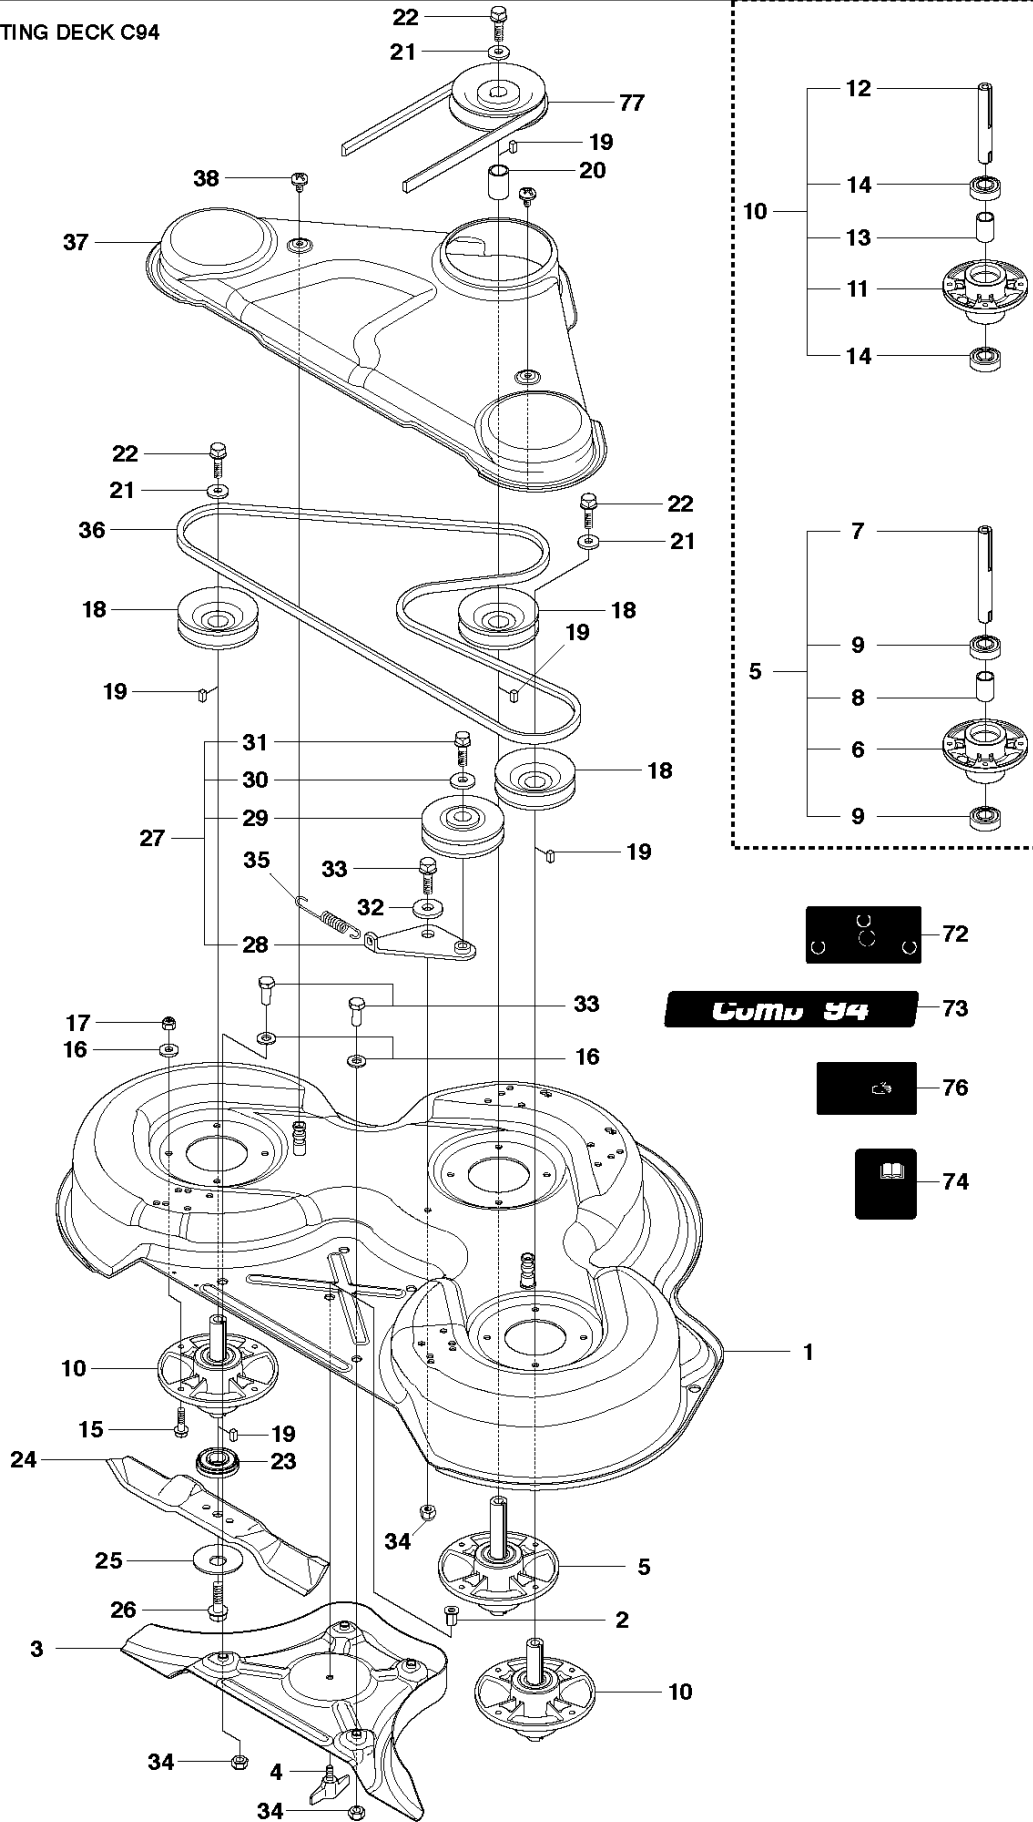

A2 CUTTING DECK C94

94CM CUTTING DECK

R316 TXs AWD, 966757801, 967152101, 2012

Ref	Part No	Description	Remark	QTY	KIT
1	544 06 57-06	CUTTING DECK		1	
2	506 91 62-01	BLIND RIVET NUT		1	
3	544 06 58-01	PLUG		1	
4	544 06 61-01	KNOB		1	
5	576 38 41-01	BLADE HOUSING ASSY		1	
6	576 38 42-01	BEARING HOUSING		1	5
7	576 38 43-01	SHAFT		1	5
8	576 38 44-01	SPACING SLEEVE		1	5
9	738 23 04-34	BALL BEARING		2	5
10	576 38 41-02	BLADE HOUSING ASSY		2	
11	576 38 42-01	BEARING HOUSING		1	10
12	576 38 43-02	SHAFT		1	10
13	576 38 44-01	SPACING SLEEVE		1	10
14	738 23 04-34	BALL BEARING		2	10
15	535 42 38-01	SCREW RSQM		12	
16	734 11 64-01	WASHER		14	
17	732 21 18-01	LOCK NUT		12	
18	506 92 21-01	PULLEY		3	
19	506 53 35-01	PARALLEL KEY		7	
20	544 06 80-02	SPACING SLEEVE		1	
21	734 11 74-41	WASHER		3	
22	544 11 41-01	SCREW EHHM		3	
23	535 50 42-02	BLADE BRACKET		3	
24	505 54 45-01	RIDE ON BLADE		3	
25	506 79 23-01	KNIFE PLATE		3	
26	544 11 41-01	SCREW EHHM		3	
27	506 54 07-01	BELT TENSIONER ASSY		1	
28	506 51 95-01	SPÄNNARM KPL.		1	27
29	506 53 27-01	PULLEY		1	27
30	734 11 64-41	WASHER		1	27
31	506 55 83-02	SCREW EHHFT		1	27
32	506 91 87-02	WASHER		1	
33	725 24 51-71	SCREW EHHM		2	
34	732 21 18-01	LOCK NUT		1	
35	506 53 31-01	SPRING		1	
36	505 20 86-01	BELT		1	
37	544 06 63-01	BELT COVER		1	
38	544 40 05-01	SCREW		2	
72	506 78 97-01	LABEL		1	
73	544 23 81-01	LABEL		2	
74	506 92 90-01	LABEL		1	
76	574 51 00-01	DECAL		2	
77	506 77 86-01	PULLEY		1