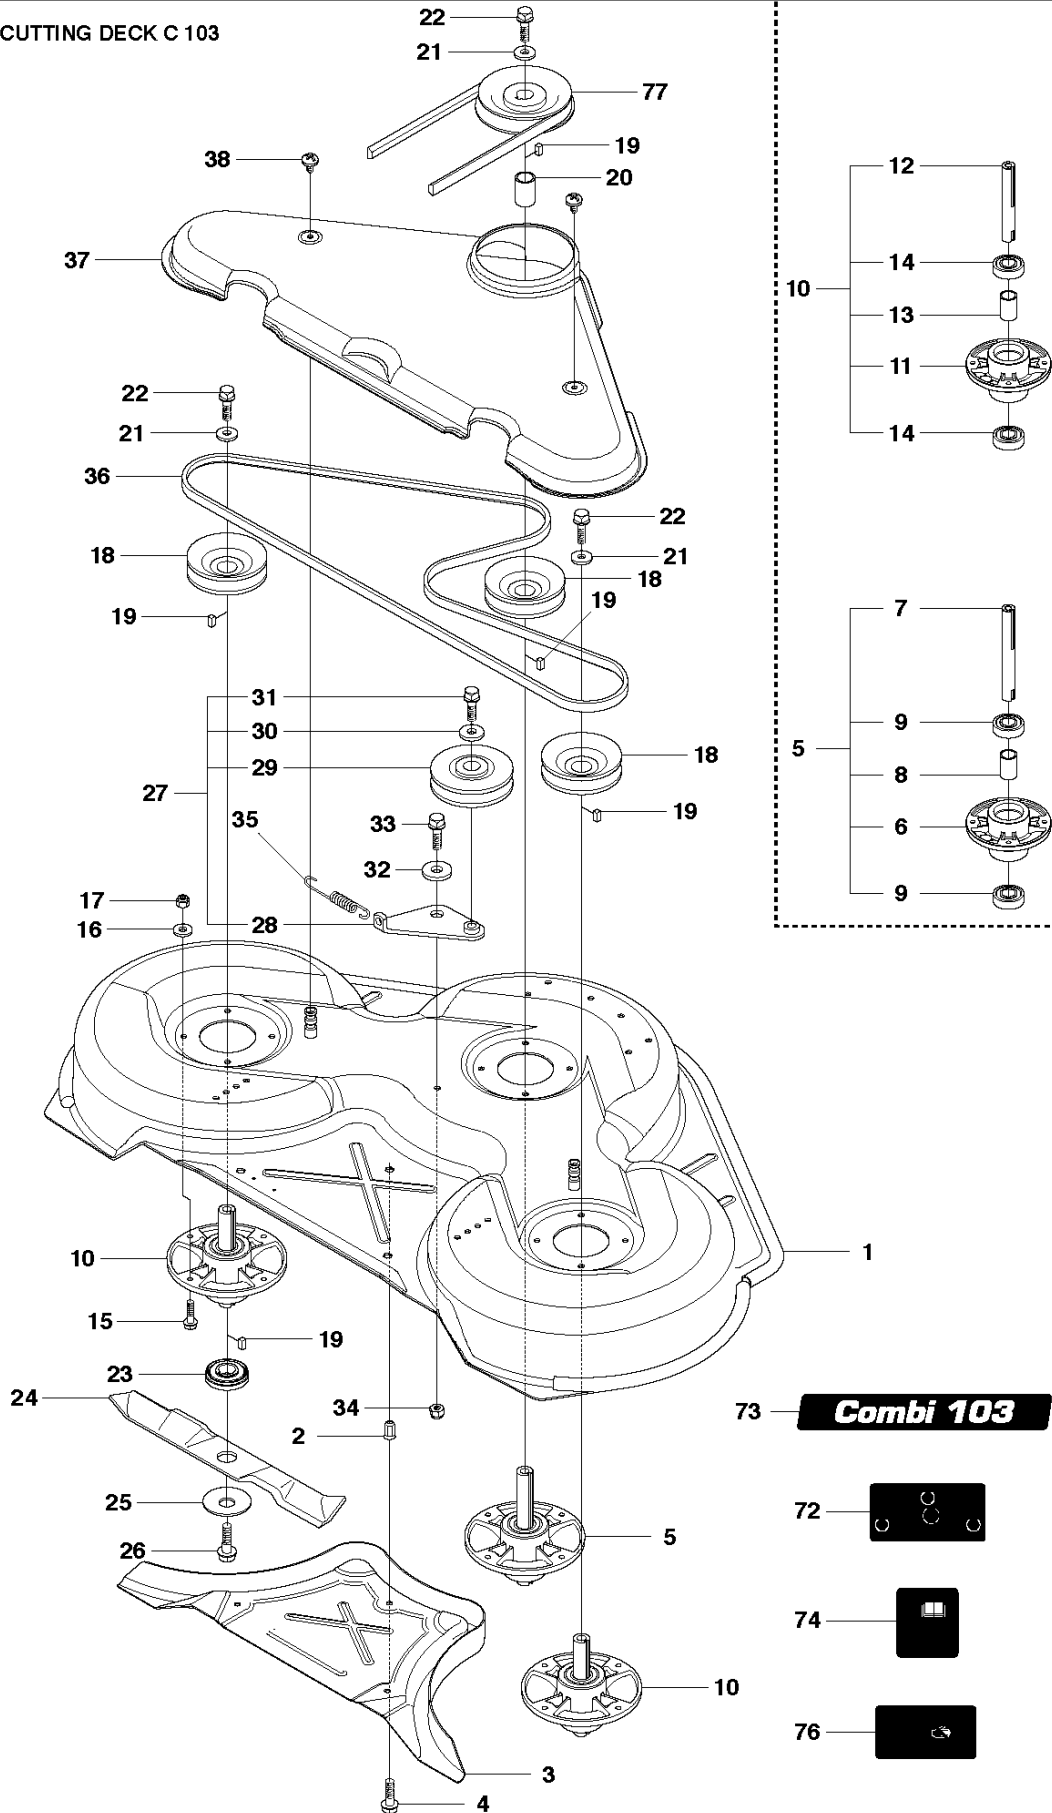

B2 CUTTING DECK C 103

Ref	Part No	Description	Remark	QTY	KIT
1	574 21 08-01	CUTTING DECK		1	
2	506 91 62-01	BLIND RIVET NUT		3	
3	544 44 92-01	PLUG		1	
4	506 57 01-04	SCREW EHHFM		3	
5	576 38 41-01	BLADE HOUSING ASSY		2	
6	576 38 42-01	BEARING HOUSING		1	5
7	576 38 43-01	SHAFT		1	5
8	576 38 44-01	SPACING SLEEVE		1	5
9	738 23 04-34	BALL BEARING		2	5
10	576 38 41-02	BLADE HOUSING ASSY		1	
11	576 38 42-01	BEARING HOUSING		1	10
12	576 38 43-02	SHAFT		1	10
13	576 38 44-01	SPACING SLEEVE		1	10
14	738 23 04-34	BALL BEARING		2	10
15	535 42 38-01	SCREW RSQM		12	
16	734 11 64-01	WASHER		14	
17	732 21 18-01	LOCK NUT		12	
18	506 92 21-01	PULLEY		3	
19	506 53 35-01	PARALLEL KEY		7	
20	544 06 80-02	SPACING SLEEVE		1	
21	734 11 74-41	WASHER		3	
22	544 11 41-01	SCREW EHHM		3	
23	535 50 42-02	BLADE BRACKET		3	
24	504 18 82-01	RIDE ON BLADE		3	
25	506 79 23-01	KNIFE PLATE		3	
26	544 11 41-01	SCREW EHHM		3	
27	506 54 07-01	BELT TENSIONER ASSY		1	
28	506 51 95-01	SPÄNNARM KPL.		1	27
29	506 53 27-01	PULLEY		1	27
30	734 11 64-41	WASHER		1	27
31	506 55 83-02	SCREW EHHFT		1	27
32	506 91 87-02	WASHER		1	
33	725 24 51-71	SCREW EHHM		1	
34	732 21 18-01	LOCK NUT		1	
35	506 53 31-01	SPRING		1	
36	506 76 85-01	DRIVE BELT		1	
37	544 09 61-01	BELT COVER		1	
38	544 40 05-01	SCREW		2	
72	506 78 97-01	LABEL		1	
73	544 23 81-03	LABEL		2	
74	506 92 90-01	LABEL		1	
76	574 51 00-01	DECAL		2	
77	506 77 86-01	PULLEY		1