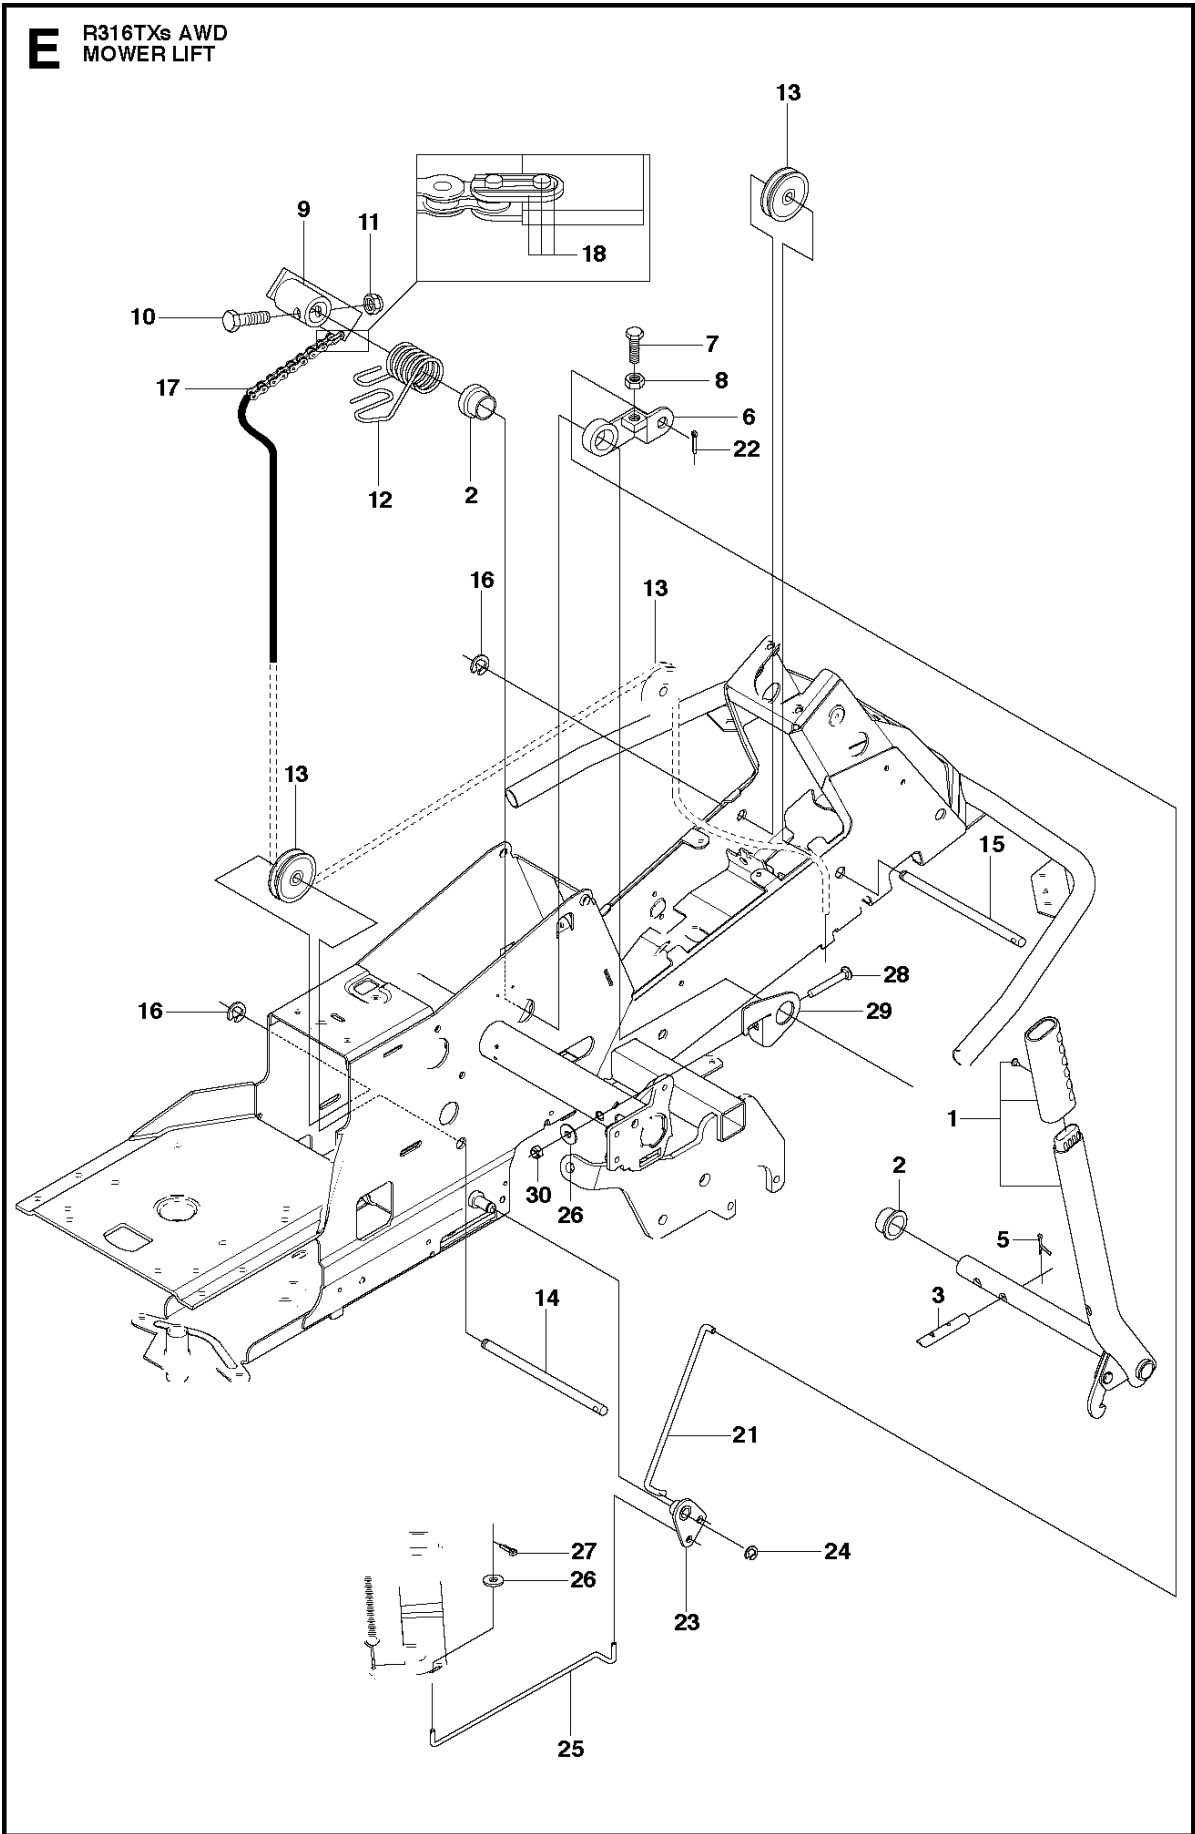

MOWER LIFT / DECK LIFT

R316 TXs AWD, 966757801, 967152101, 2012

Ref	Part No	Description	Remark	QTY KIT
1	577 96 67-01	LIFTING LEVER ASSY		1
2	506 55 65-01	BEARING		2
3	525 40 66-01	PIN		1
5	721 61 83-01	SPLIT PIN		1
6	506 78 43-01	LINK ASSY		1
7	725 24 97-51	SCREW		1
8	731 23 20-51	HEXAGON NUT		1
9	544 43 36-01	LIFTING ARM		1
10	725 25 42-51	SCREW EHHM		1
11	732 25 22-01	HEXAGON LOCKING NUT		1
12	506 91 68-01	SPRING		1
13	506 90 56-01	OFFSET PULLEY		2
14	506 90 57-01	SHAFT		1
15	506 90 57-02	SHAFT		1
16	735 31 18-20	E-CLIP		2
17	506 55 46-07	CHAIN		1
18	506 55 47-01	LINKAGE		1
21	544 45 69-01	CONNECTION ROD		1
22	721 61 83-01	SPLIT PIN		1
23	544 37 86-01	LINK		1
24	735 31 14-20	E-CLIP		1
25	544 44 88-01	CONNECTION ROD		1
26	734 11 64-41	WASHER		2
27	721 61 83-01	SPLIT PIN		1
28	535 42 38-03	SCREW RSQM		1
29	577 99 95-01	SHEET		1
30	732 21 18-01	LOCK NUT		1