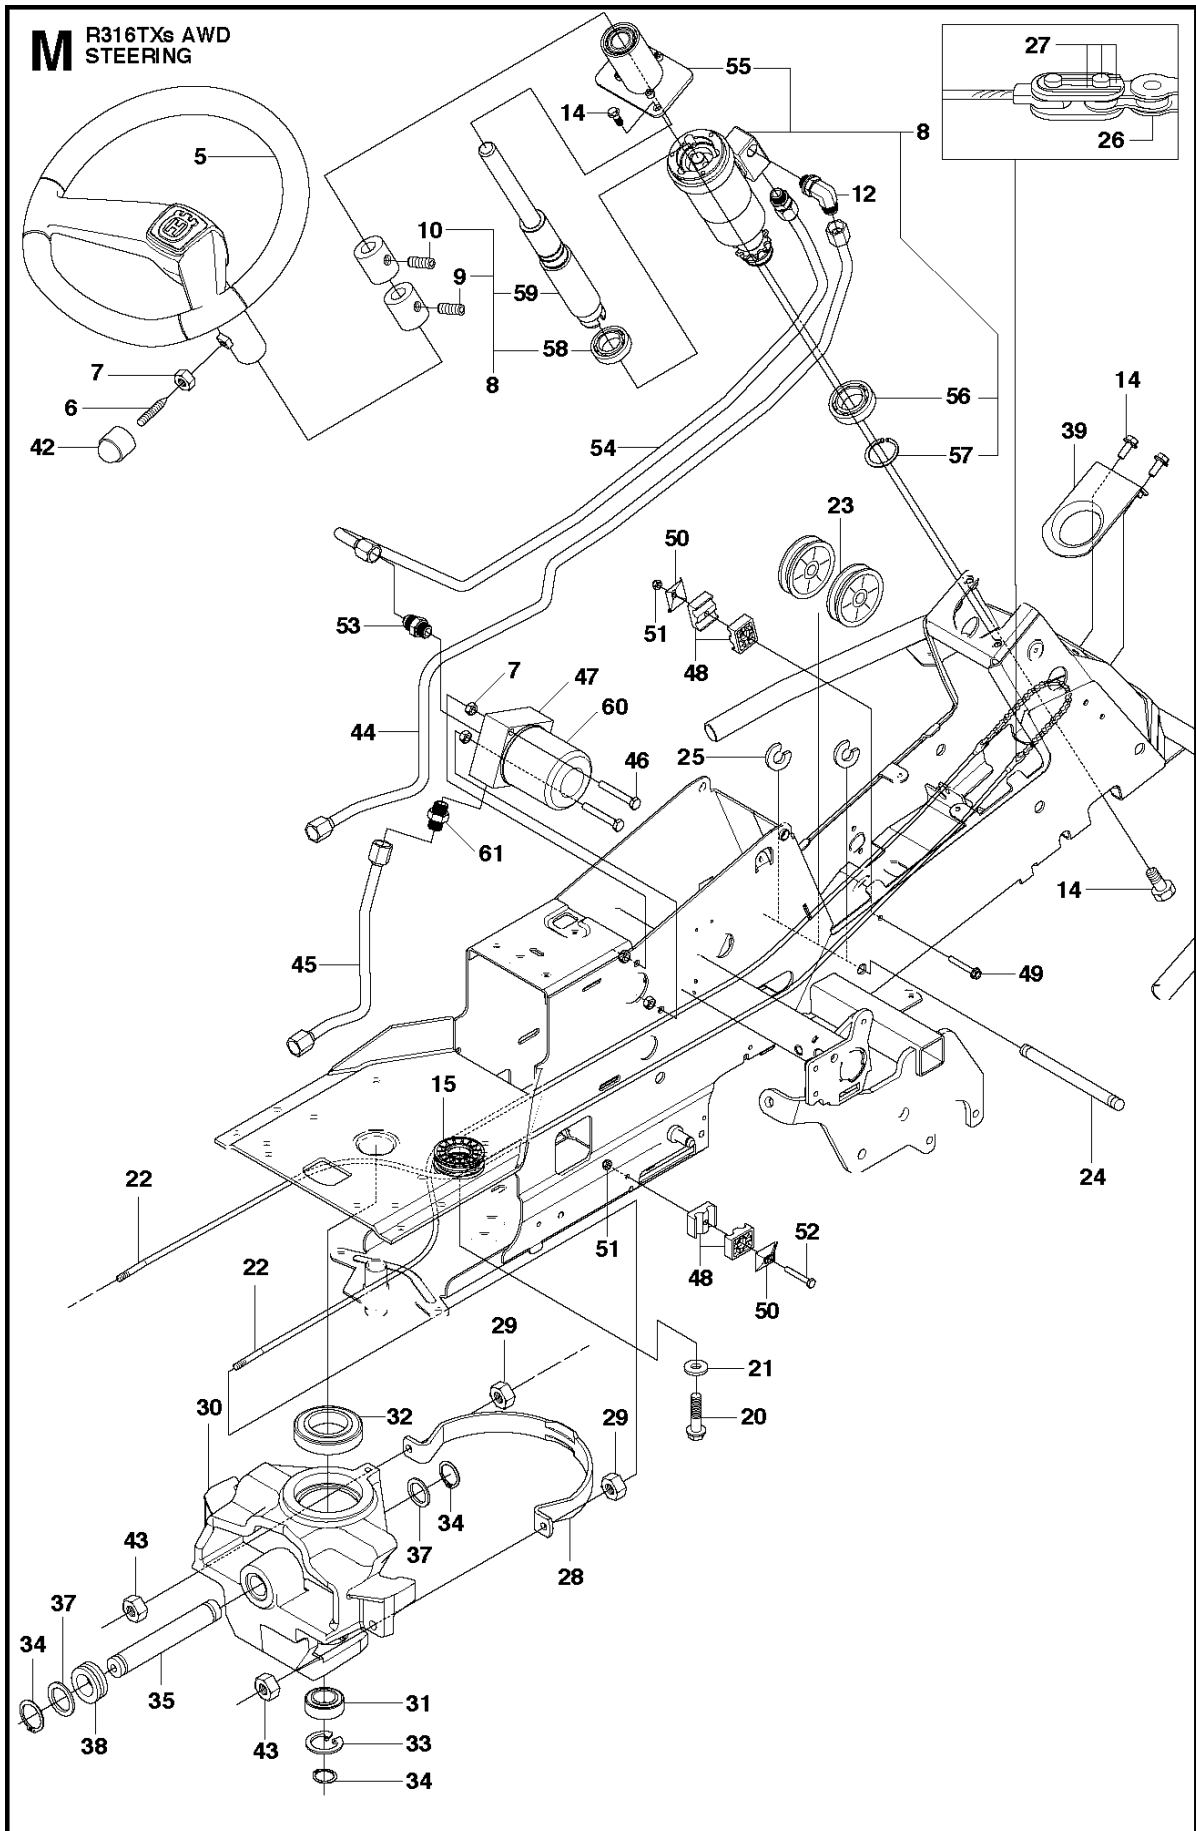

STEERING

R316 TXs AWD, 966757801, 967152101, 2012

Ref	Part No	Description	Remark	QTY KIT
5	577 96 04-01	STEERING WHEEL		1
6	728 74 55-05	SCREW IHSETM		1
7	731 23 18-01	HEXAGON NUT		3
8	578 37 06-01	COMFORT STEERING		1
9	506 86 34-01	DRIVER		2
10	728 84 43-05	SCREW IHSETM		2
12	535 43 73-01	PIPE FITTING		1
14	506 57 01-04	SCREW EHHFM		4
15	576 49 25-01	PULLEY		1
20	506 67 54-03	SCREW EHHFM		1
21	734 11 74-41	WASHER		1
22	577 19 99-04	WIRE ASSY		2
23	506 52 24-01	STARTER PULLEY		2
24	506 53 94-04	SHAFT		1
25	735 31 14-20	E-CLIP		2
26	506 55 46-10	CHAIN		1
27	506 55 47-01	LINKAGE		2
28	544 42 73-01	WIRE GUIDE		1
29	731 23 20-51	HEXAGON NUT		2
30	577 65 93-01	SPINDLE		1
31	738 21 05-04	BALL BEARING		1
32	738 21 10-04	BALL BEARING		1
33	735 31 40-10	CIRCLIP		1
34	735 31 26-00	CIRCLIP		3
35	506 98 59-01	SWING AXLE		1
37	506 77 34-01	WASHER		2
38	740 68 14-21	V-RING		1
39	578 12 67-01	BRACKET		1
42	544 43 32-01	PROTECTIVE COVER		1
43	732 21 20-51	NUT		2
44	502 85 44-01	HYDRAULIC PIPE		1
45	502 85 46-01	HYDRAULIC PIPE		1
46	725 24 62-51	SCREW EHHM		2
47	535 44 87-01	FILTERBLOCK ASSY		1
48	544 37 33-03	PIPE CLAMP		2
49	535 47 52-45	SCREW EHHFM		1
50	535 43 85-01	COVER WASHER		2
51	732 21 16-01	NUT		2
52	725 23 78-61	SCREW EHHFT		1
53	535 42 68-01	PIPE FITTING		3
54	575 95 96-01	HYDRAULIC PIPE		1
55	578 15 09-01	BEARING SUPPORT		1
56	535 42 78-01	BALL BEARING		1
57	735 31 33-00	CIRCLIP		1
58	738 21 05-04	BALL BEARING		2
59	578 12 98-01	STEERING ROD		1
60	535 42 75-02	FILTER		1
61	535 46 09-01	CLUTCH		1