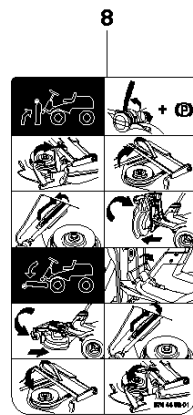

S R316TXs AWD
DECALS

DECALS

R316 TXs AWD, 966757801, 967152101, 2012

Ref	Part No	Description	Remark	QTY KIT
1	544 43 86-01	LABEL		1
2	577 06 20-01	DECAL		2
3	578 36 45-10	DECAL		2
4	505 21 77-01	LABEL		1
5	578 39 25-05	DECAL		1
6	544 21 14-01	LABEL		2
7	579 09 15-01	DECAL		2
8	574 44 32-01	LABEL		1