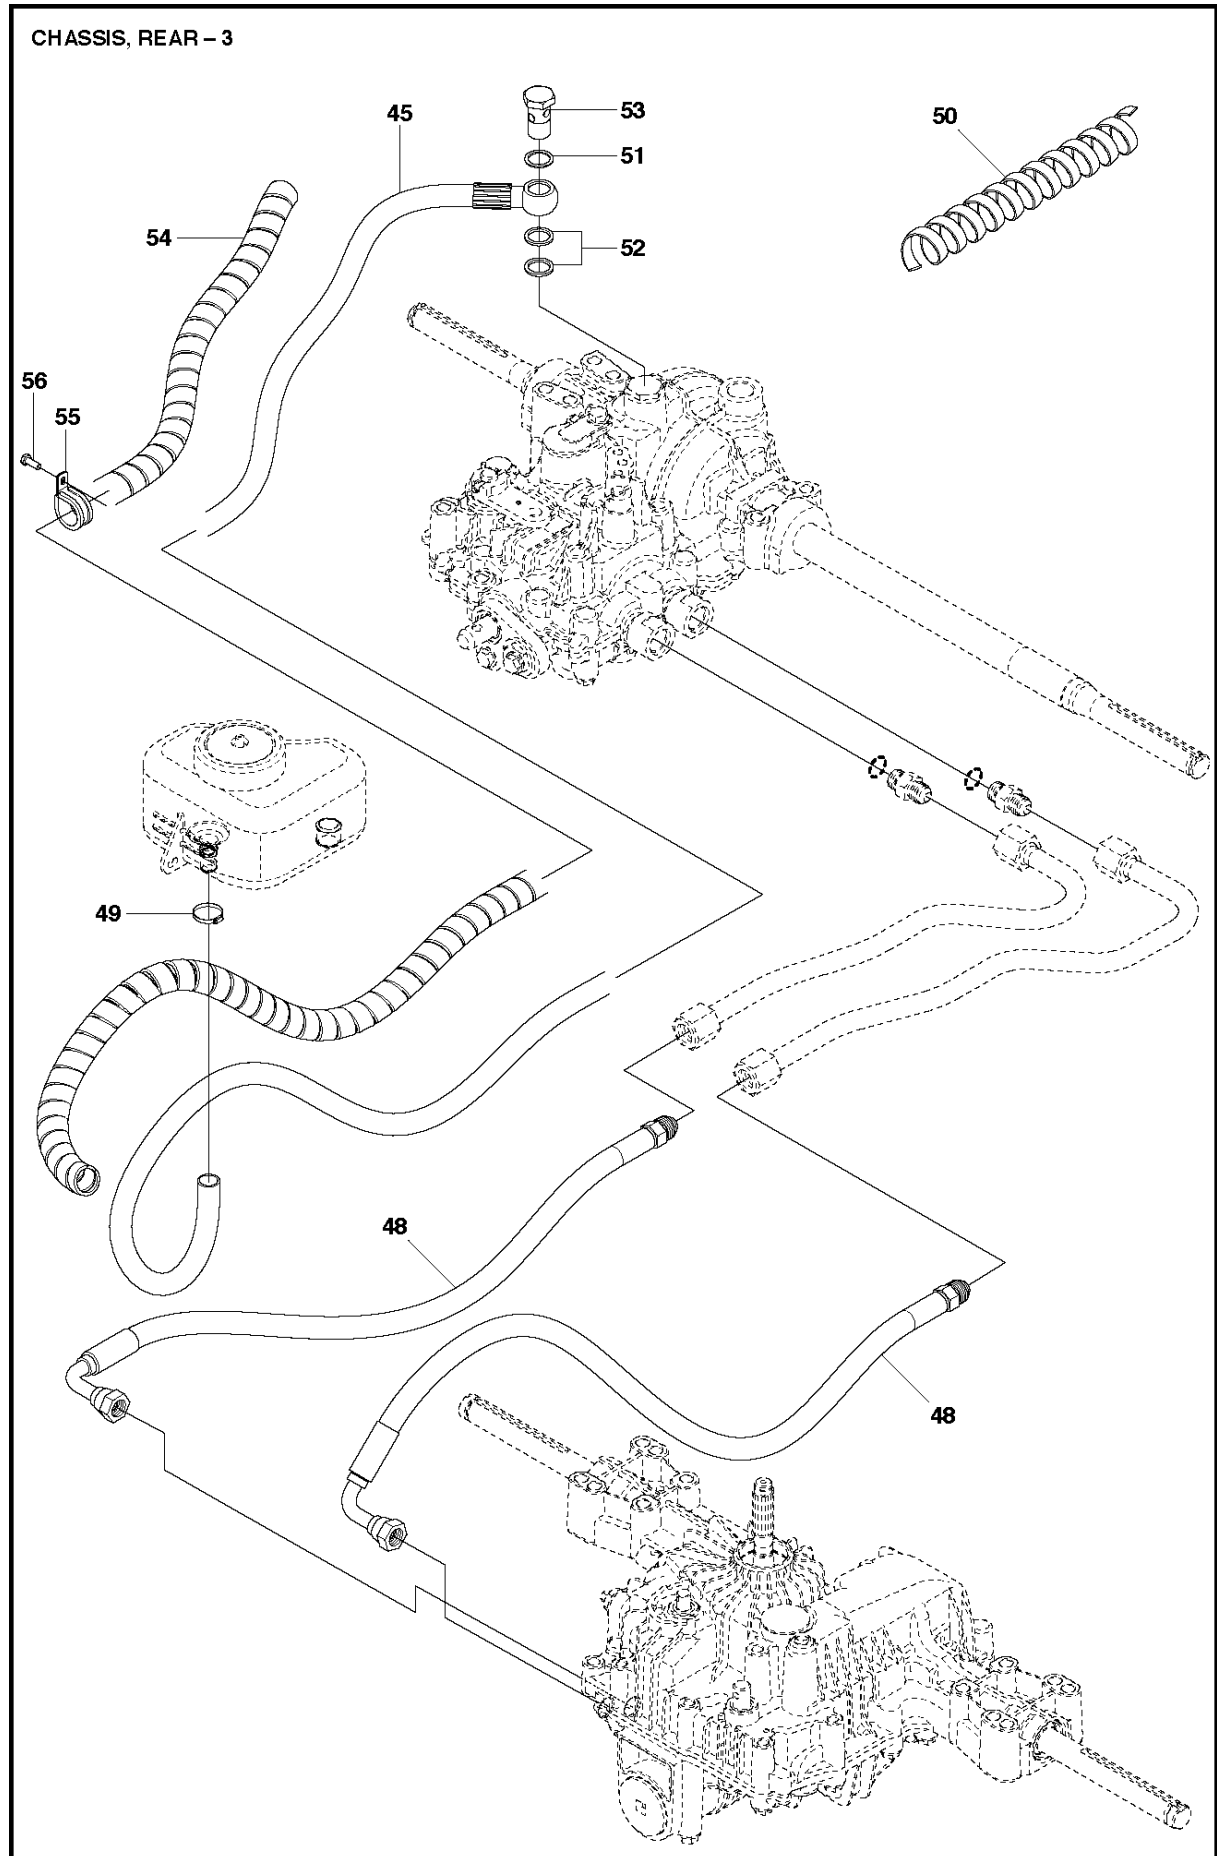

CHASSIS REAR

R316 TXs AWD, 966757801, 967152101, 2012

Ref	Part No	Description	Remark	QTY KIT
45	578 29 50-03	HYDRAULIC HOSE		1
48	544 45 64-03	HYDRAULIC HOSE		2
49	505 13 11-01	HOSE CLAMP		1
51	544 01 00-01	GASKET		1
52	544 01 00-03	GASKET		2
53	544 02 05-01	PIPE FITTING		1
54	544 02 66-07	HOSE GUARD		1
55	574 53 12-01	HOSE CLAMP		1
56	725 23 68-61	SCREW EHHFT		1