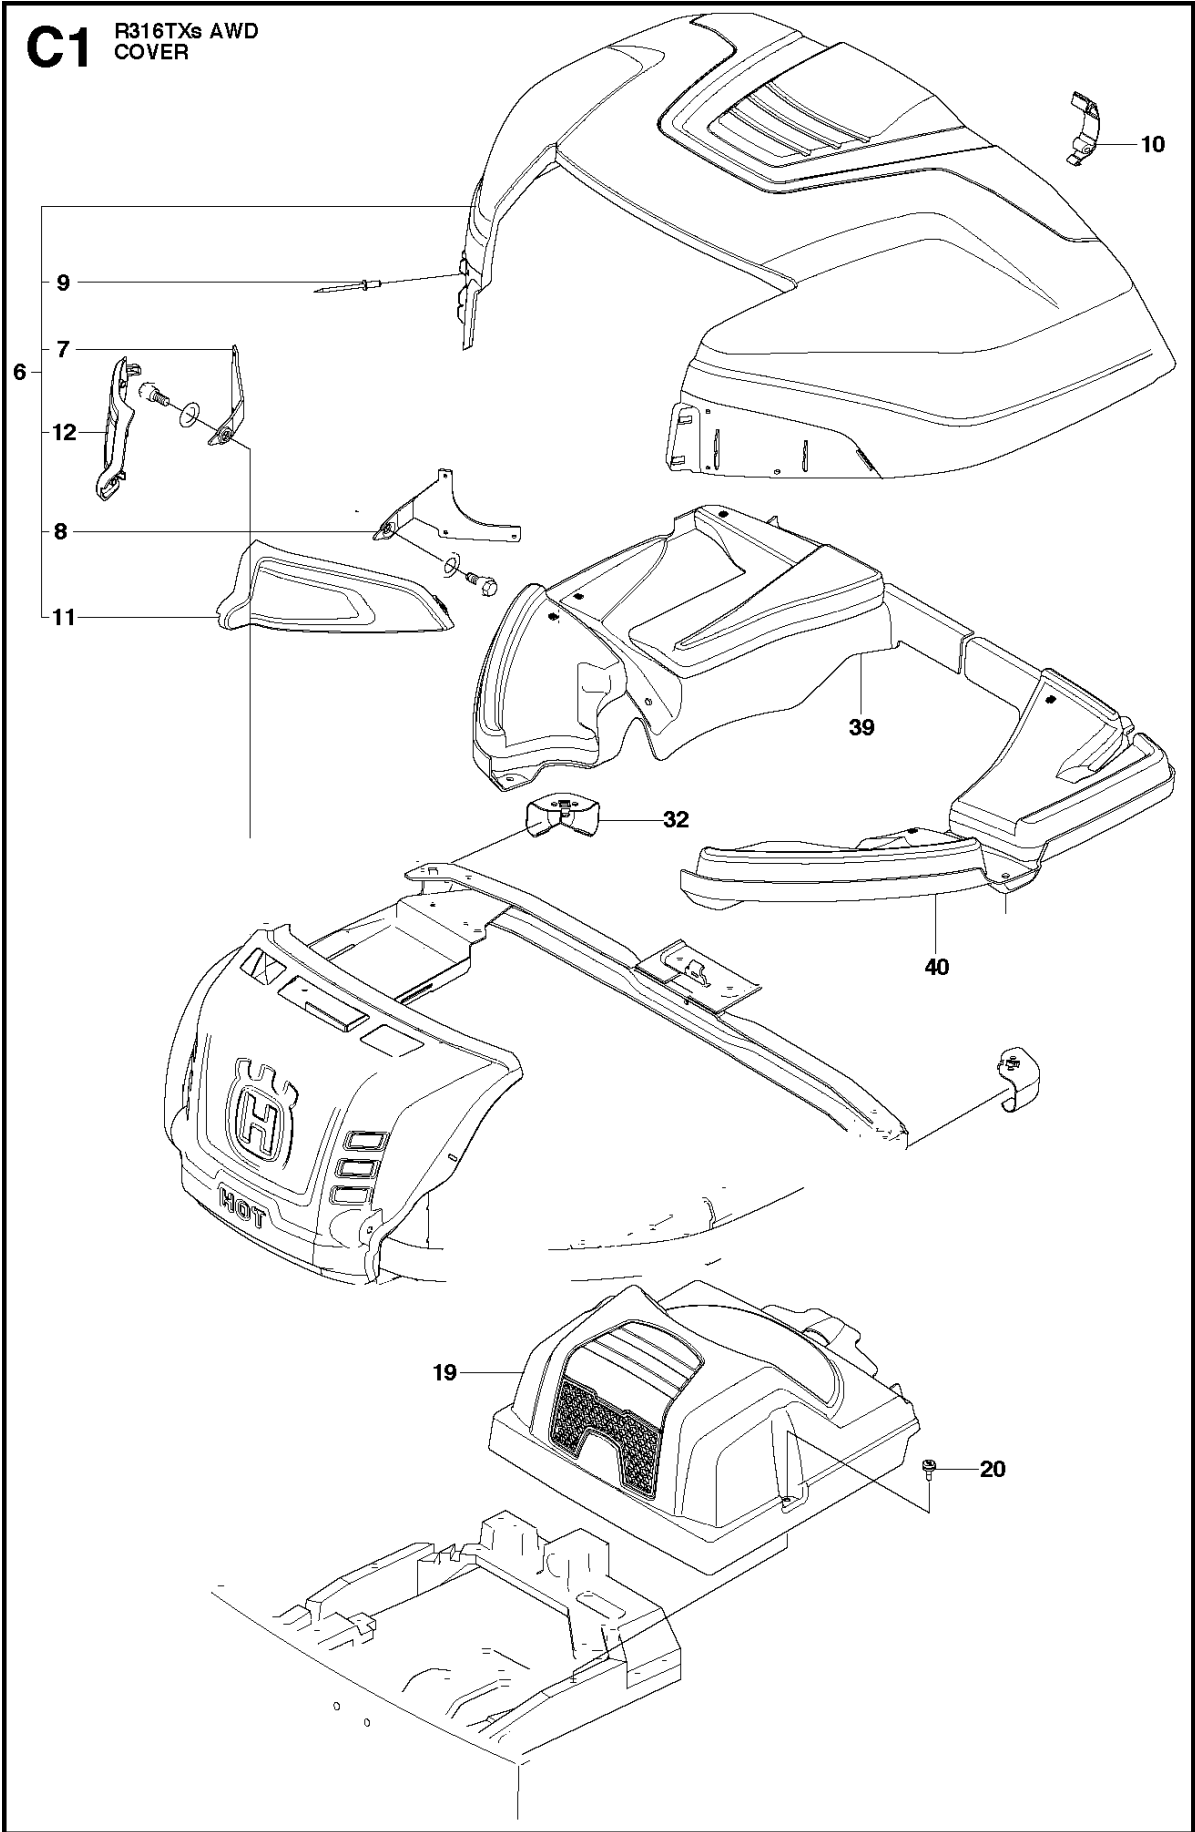

COVER

R316 TXs AWD, 966757801, 967152101, 2012

Ref	Part No	Description	Remark	QTY	KIT
6	577 61 47-04	ENGINE HOOD ASSY		1	
7	578 11 37-01	HINGE		1	6
8	578 11 37-02	HINGE		1	6
9	722 79 54-02	RIVET		6	6
10	503 89 47-03	SNAP		1	
11	577 61 26-02	COVER		1	6
12	577 61 26-01	COVER		1	6
19	578 26 13-03	TRANSMISSION COVER		1	
20	574 85 62-01	SCREW		2	
32	577 90 33-01	PLUG		2	
39	578 36 20-01	INSULATION		1	
40	578 36 21-01	INSULATION		1