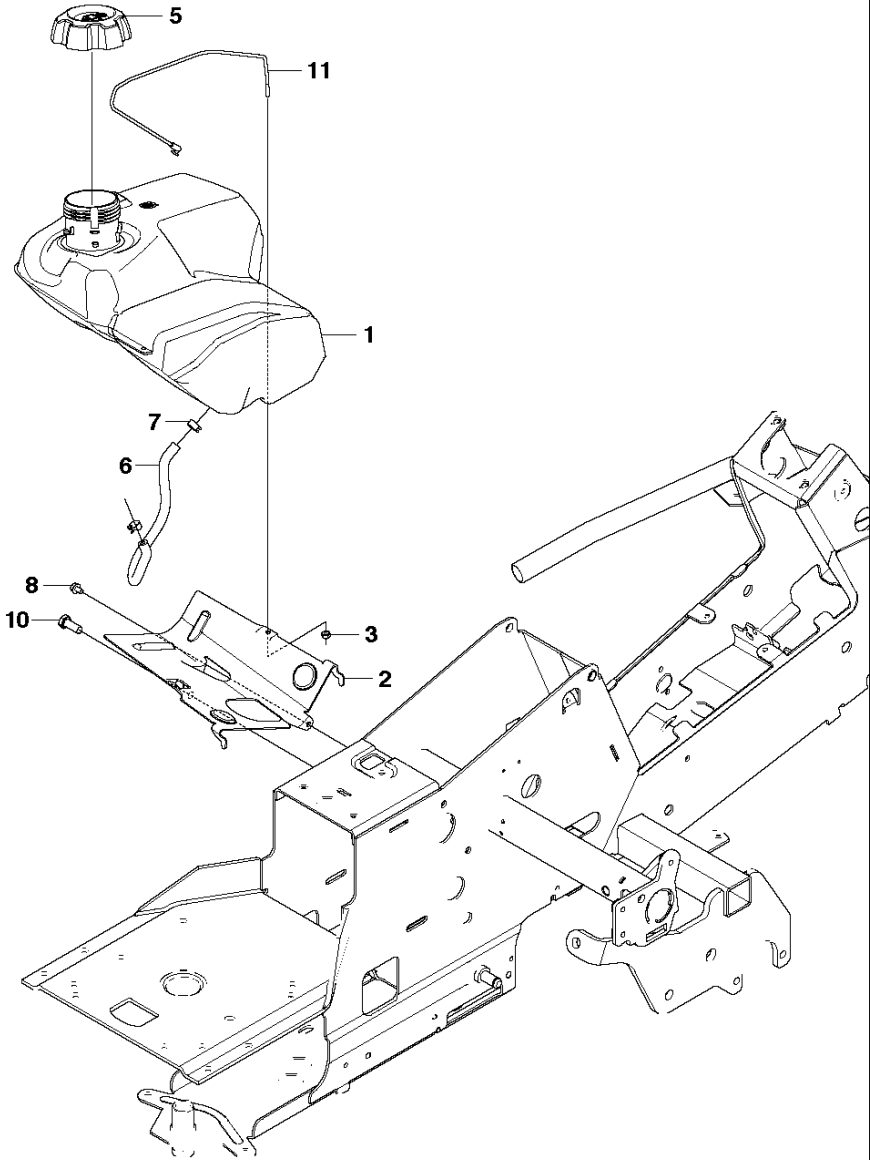

B R316TXs AWD
FUEL SYSTEM

FUEL SYSTEM

R316 TXs AWD, 966757801, 967152101, 2012

Ref	Part No	Description	Remark	QTY KIT
1	577 91 50-01	FUEL TANK		1
2	578 05 38-01	BRACKET		1
3	732 21 16-01	NUT		1
5	532 43 96-45	HUB CAP		1
6	504 80 00-10	FUEL HOSE		1
7	535 46 97-01	HOSE BRACE		2
8	725 23 64-61	SCREW EHHFT		1
10	725 24 93-71	SCREW EHHM		1
11	578 26 15-01	WIRE		1