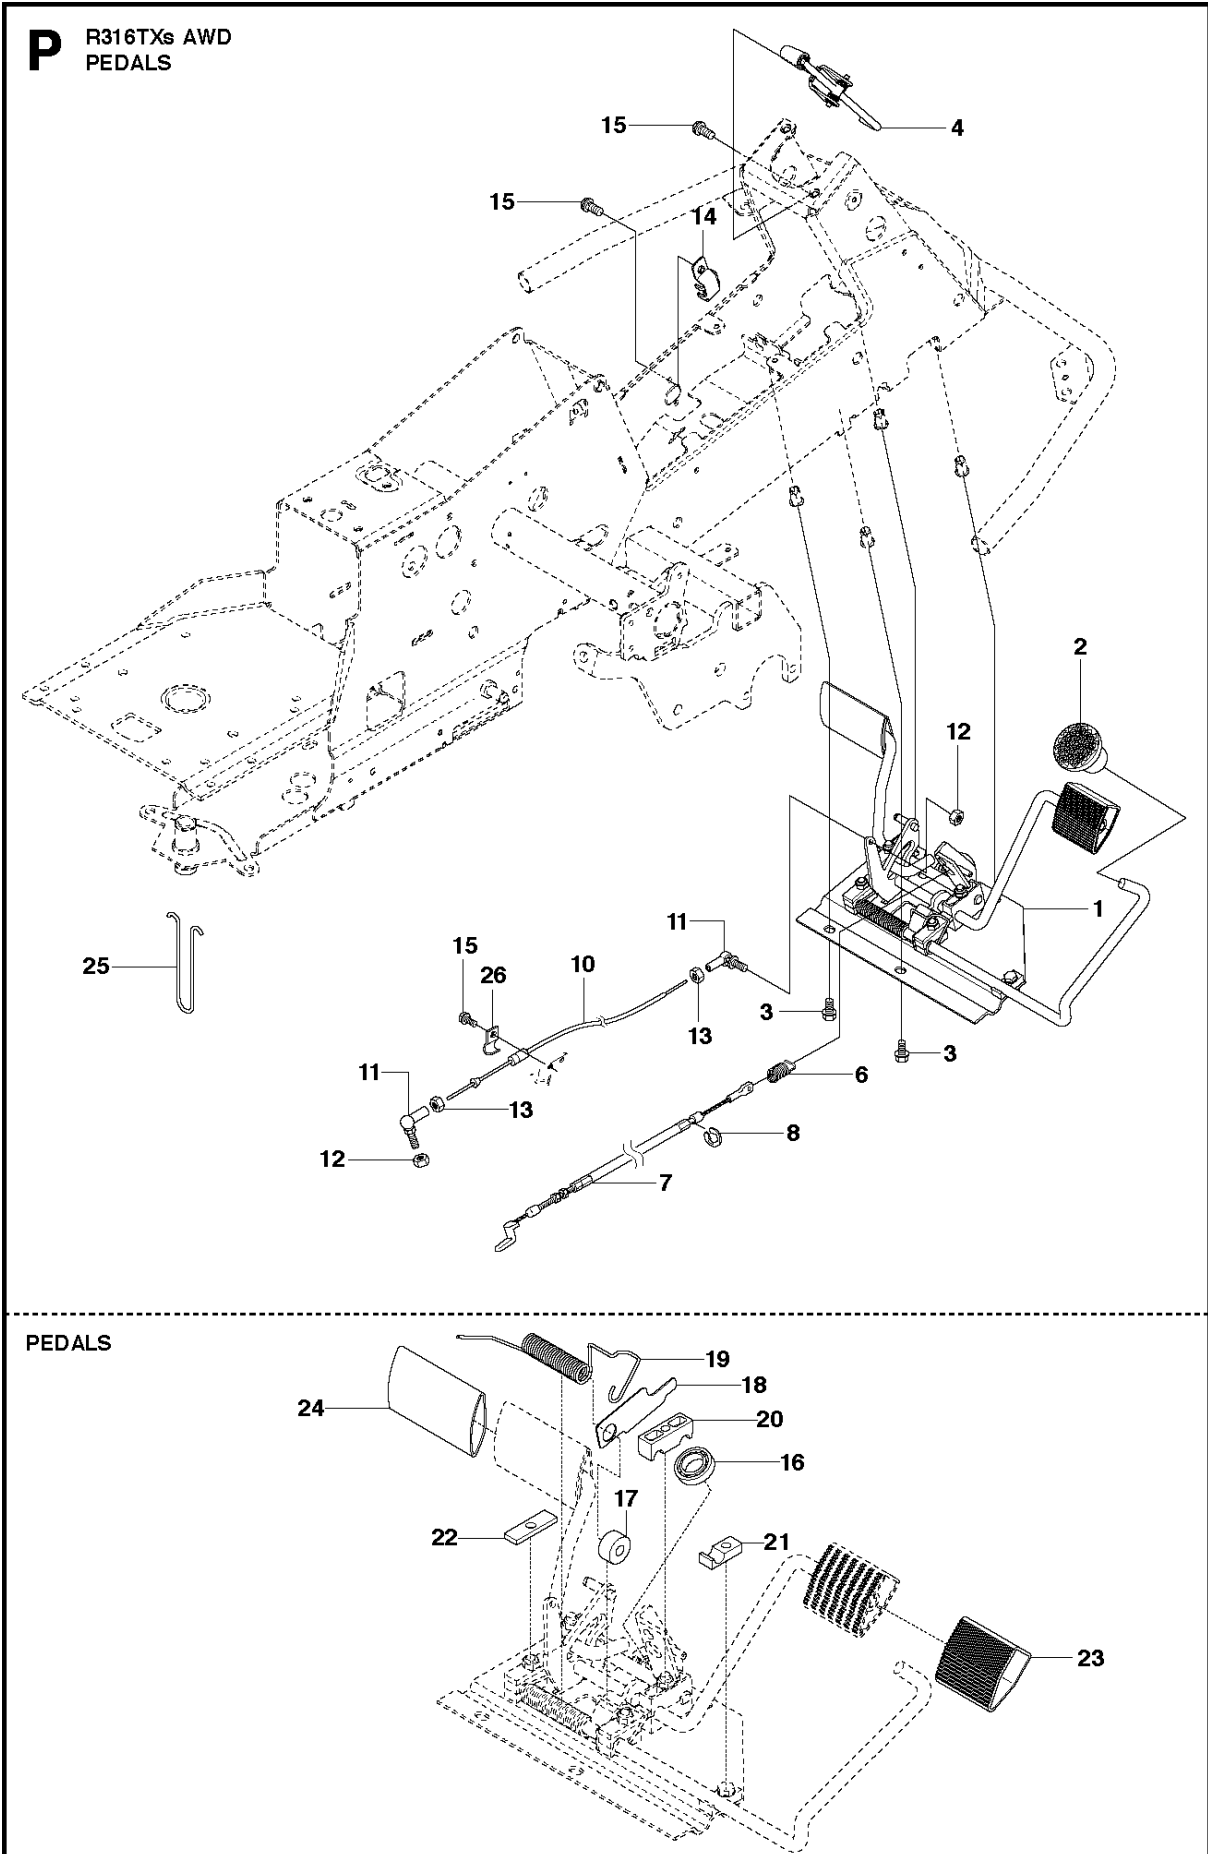

PEDALS

R316 TXs AWD, 966757801, 967152101, 2012

Ref	Part No	Description	Remark	QTY KIT	
1	544 12 60-01	PEDAL PLATE ASSY		1	
2	535 47 37-01	KNOB		1	
3	506 57 01-04	SCREW EHHFM		4	
4	544 40 31-01	BRAKE LEVER ASSY		1	
6	506 94 63-01	BRAKE SPRING		1	
7	576 71 21-01	BRAKE WIRE		1	
8	735 31 09-20	E-CLIP		1	
10	574 41 12-02	CONTROL CABLE		1	
11	506 55 73-01	VINKELL.AS8 DIN71802		2	
12	732 21 14-01	LOCK NUT		2	
13	731 23 14-01	HEXAGON NUT		2	
14	522 43 08-01	BRACKET		1	
15	725 23 64-61	SCREW EHHFT		4	
16	738 21 02-04	BALL BEARING		1	
17	535 48 02-01	ROLLER		1	1
18	535 48 06-01	PROTECTIVE PLATE		1	1
19	535 48 07-01	SPRING		1	1
20	535 48 08-01	BEARING SUPPORT		4	1
21	535 48 09-01	BEARING SUPPORT		5	1
22	535 48 10-01	REINFORCEMENT PLATE		3	1
23	535 47 88-01	PEDAL RUBBER		1	1
24	535 47 88-02	PEDAL RUBBER		1	1
25	506 57 64-02	CABLE HOLDER		1	1
26	506 56 65-01	CLIP		1