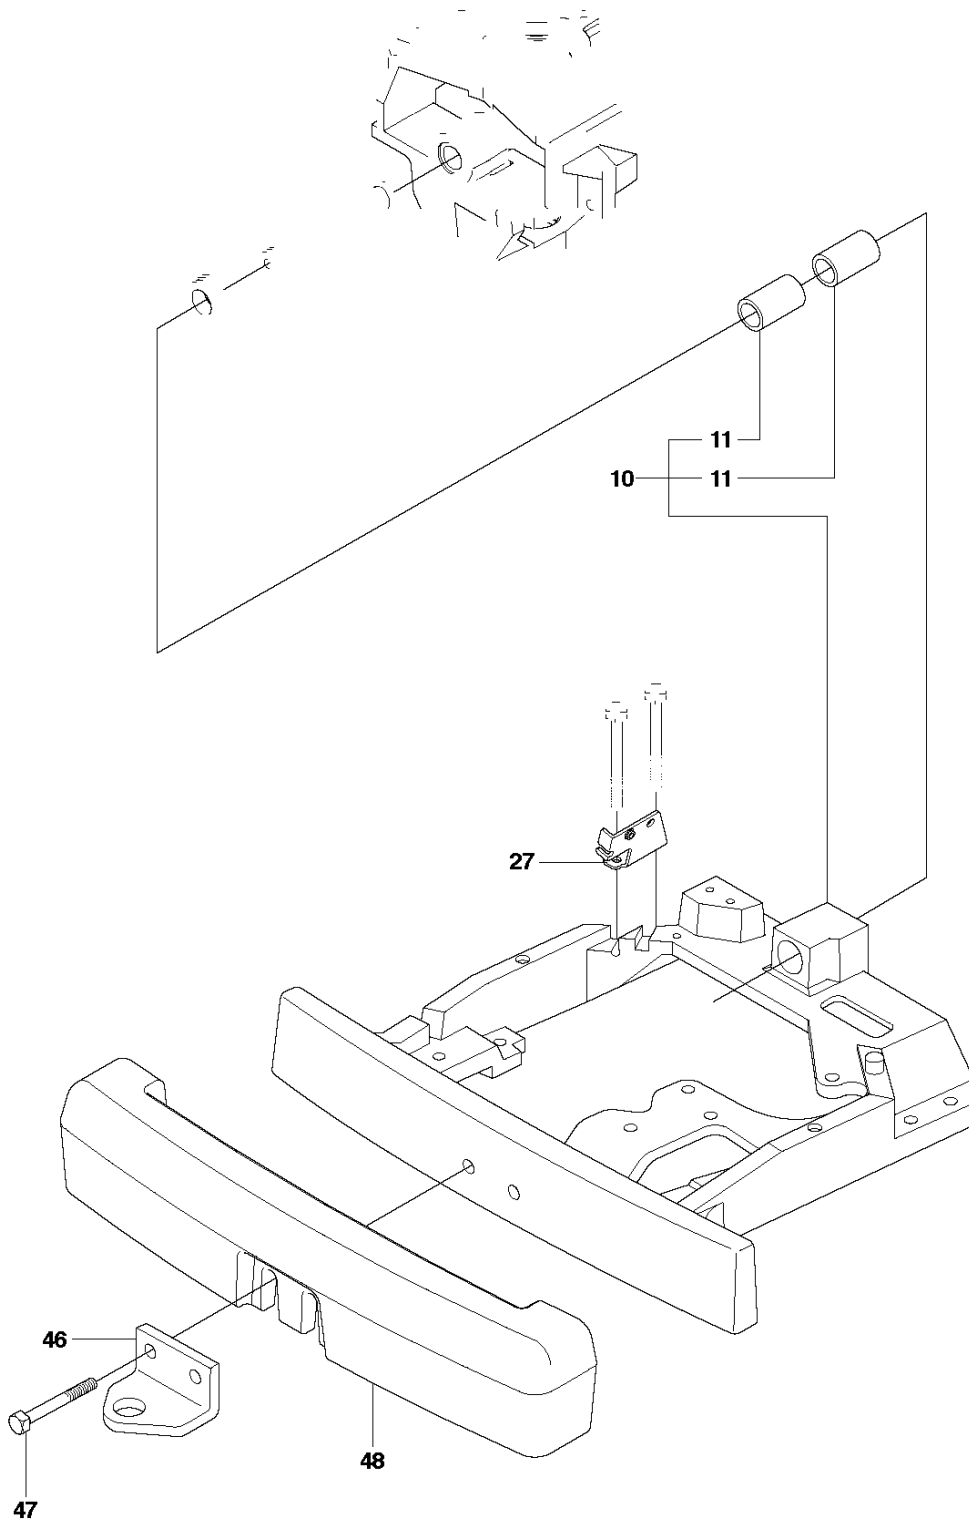

J1 R316TXs AWD
CHASSIS, REAR

CHASSIS REAR

R316 TXs AWD, 966757801, 967152101, 2012

Ref	Part No	Description	Remark	QTY	KIT
10	535 40 60-01	BRACKET ASSY		1	
11	506 98 61-02	GLIDLAGER		2	10
27	544 26 21-01	BRACKET		1	
46	506 88 99-01	HITCH		1	
47	725 25 00-51	SCREW EHHM		2	
48	544 03 96-02	COUNTERWEIGHT		1