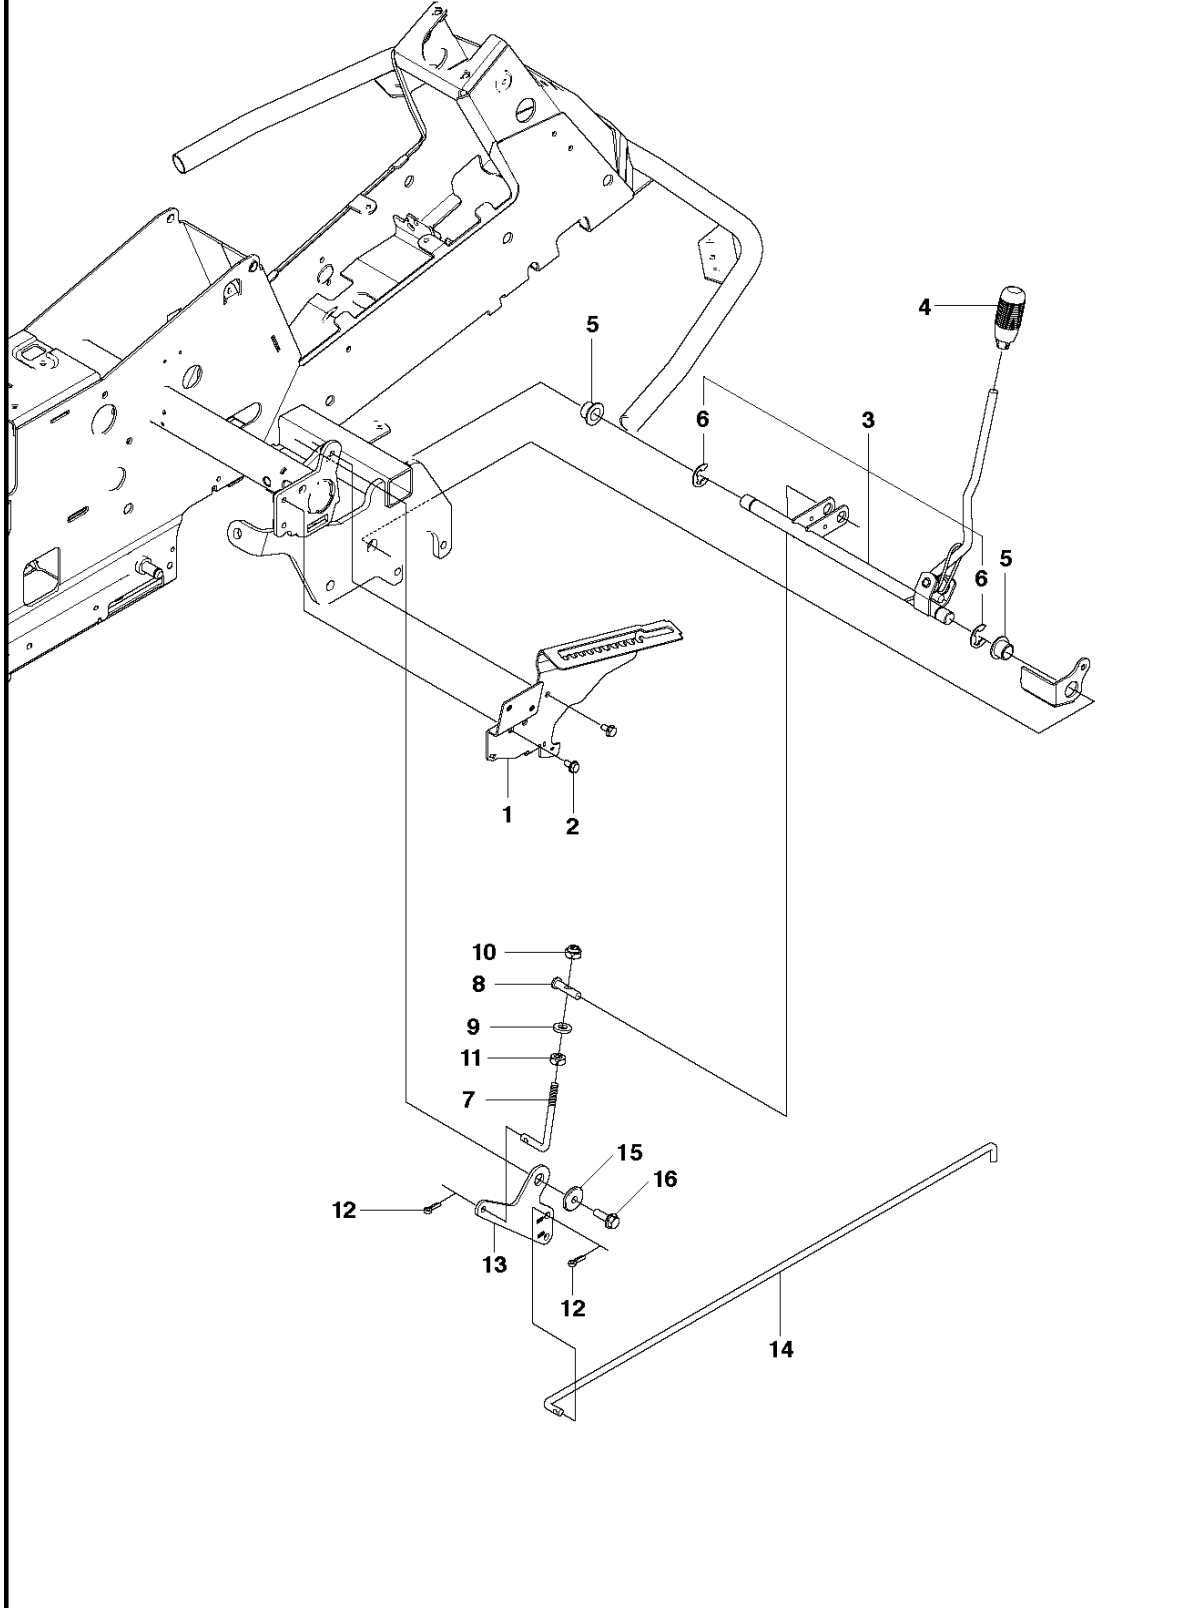

D R316TXs AWD
HEIGHT ADJUSTMENT

HEIGHT ADJUSTMENT

R316 TXs AWD, 966757801, 967152101, 2012

Ref	Part No	Description	Remark	QTY KIT
1	578 00 13-02	BRACKET ASSY		1
2	506 57 01-03	SCREW EHHFM		2
3	577 99 99-01	HEIGHT ADJUSTER		1
4	506 54 20-01	HANDLE		1
5	506 55 43-01	BEARING		2
6	735 31 22-20	E-CLIP		2
7	506 90 82-01	HEIGHT ROD		1
8	506 78 46-01	PIN		1
9	734 11 72-01	WASHER		1
10	732 21 18-01	LOCK NUT		1
11	731 23 18-01	HEXAGON NUT		1
12	721 61 83-01	SPLIT PIN		2
13	578 04 07-01	LINK		1
14	523 11 45-01	CONNECTION ROD		1
15	506 91 87-02	WASHER		1
16	506 57 01-05	SCREW EHHFM		1