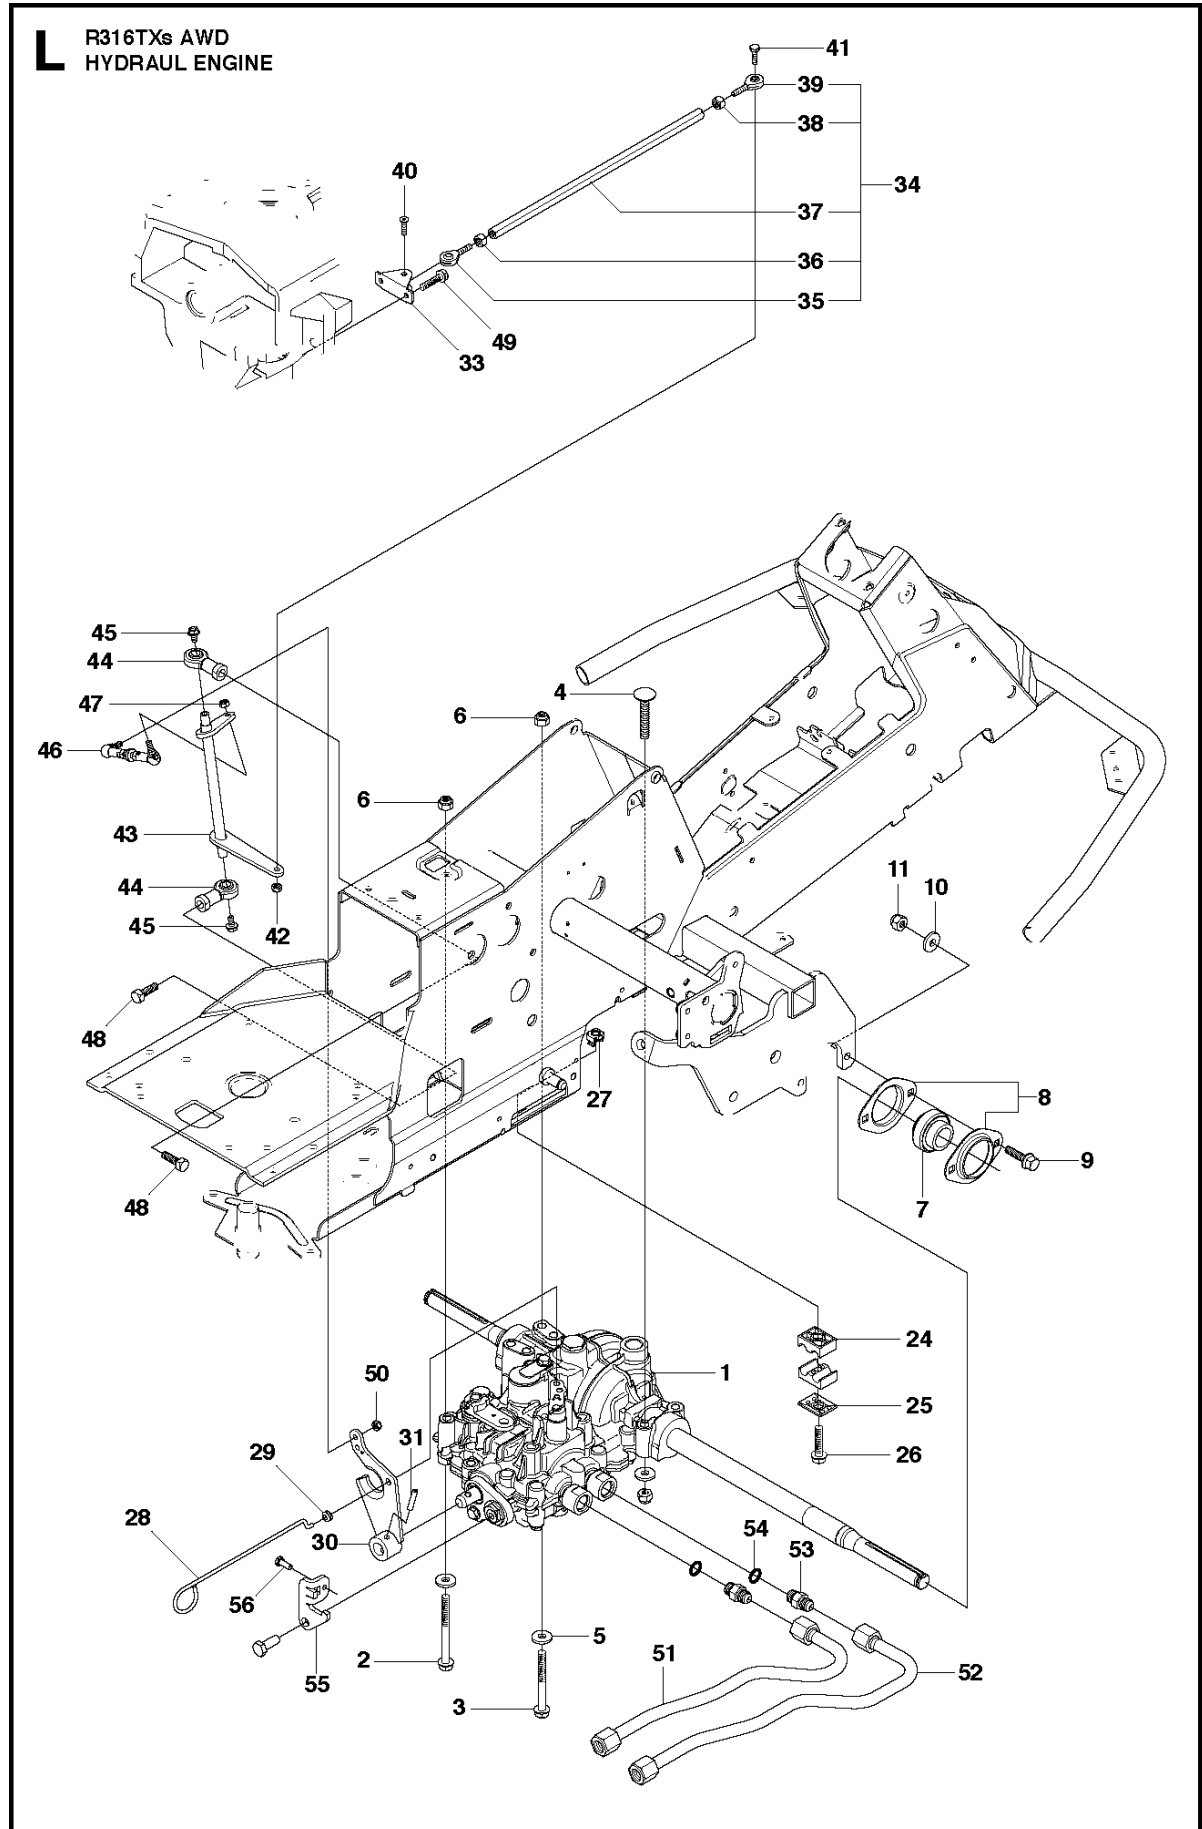

HYDRAULIC ENGINE

R316 TXs AWD, 966757801, 967152101, 2012

Ref	Part No	Description	Remark	QTY	KIT
1	575 48 43-01	TRANSMISSION		1	
2	725 24 67-51	SCREW EHHM		1	
3	725 24 64-51	SCREW EHHM		1	
4	535 42 38-03	SCREW RSQM		1	
5	734 11 64-01	WASHER		3	
6	732 21 18-01	LOCK NUT		3	
7	544 00 89-02	BEARING		1	
8	544 00 90-02	BEARING HOUSING		2	
9	506 57 01-05	SCREW EHHFM		2	
10	734 11 64-01	WASHER		2	
11	732 21 18-01	LOCK NUT		2	
24	544 37 33-02	PIPE CLAMP		1	
25	544 37 38-02	COVER PLATE		1	
26	506 57 01-07	SCREW EHHFM		1	
27	544 81 17-01	CAGE NUT		1	
28	535 49 97-01	ARM		1	
29	503 73 58-01	BUSHING		1	
30	578 29 19-01	LEVER		1	
31	721 43 47-01	SPRING PIN		1	
33	535 49 28-02	BRACKET		1	
34	544 45 67-03	ROD		1	
35	535 48 66-02	ROD END		1	34
36	503 22 10-18	HEXAGON NUT		1	34
37	535 48 65-03	ROD		1	34
38	731 23 16-01	HEXAGON NUT		1	34
39	535 48 66-01	ROD END		1	34
40	544 84 17-01	SCREW		1	
41	725 23 70-71	SCREW EHHM		1	
42	732 21 16-01	NUT		1	
43	535 49 74-02	LEVER		1	
44	506 95 17-01	ROD END		2	
45	535 47 52-12	SCREW EHHFM		2	
46	544 44 19-01	ADJUSTING ROD		1	
47	732 21 16-01	NUT		1	
48	725 24 93-71	SCREW EHHM		2	
49	725 23 66-51	HEXAGONAL SCREW M6X12		2	
50	732 21 16-01	NUT		3	
51	544 80 80-01	HYDRAULIC PIPE		2	
52	544 80 79-01	HYDRAULIC PIPE		2	
53	535 42 68-06	PIPE FITTING		2	
54	505 45 11-01	O-RING		2	
55	578 04 78-01	BRACKET		1	
56	725 23 68-61	SCREW EHHFT		1