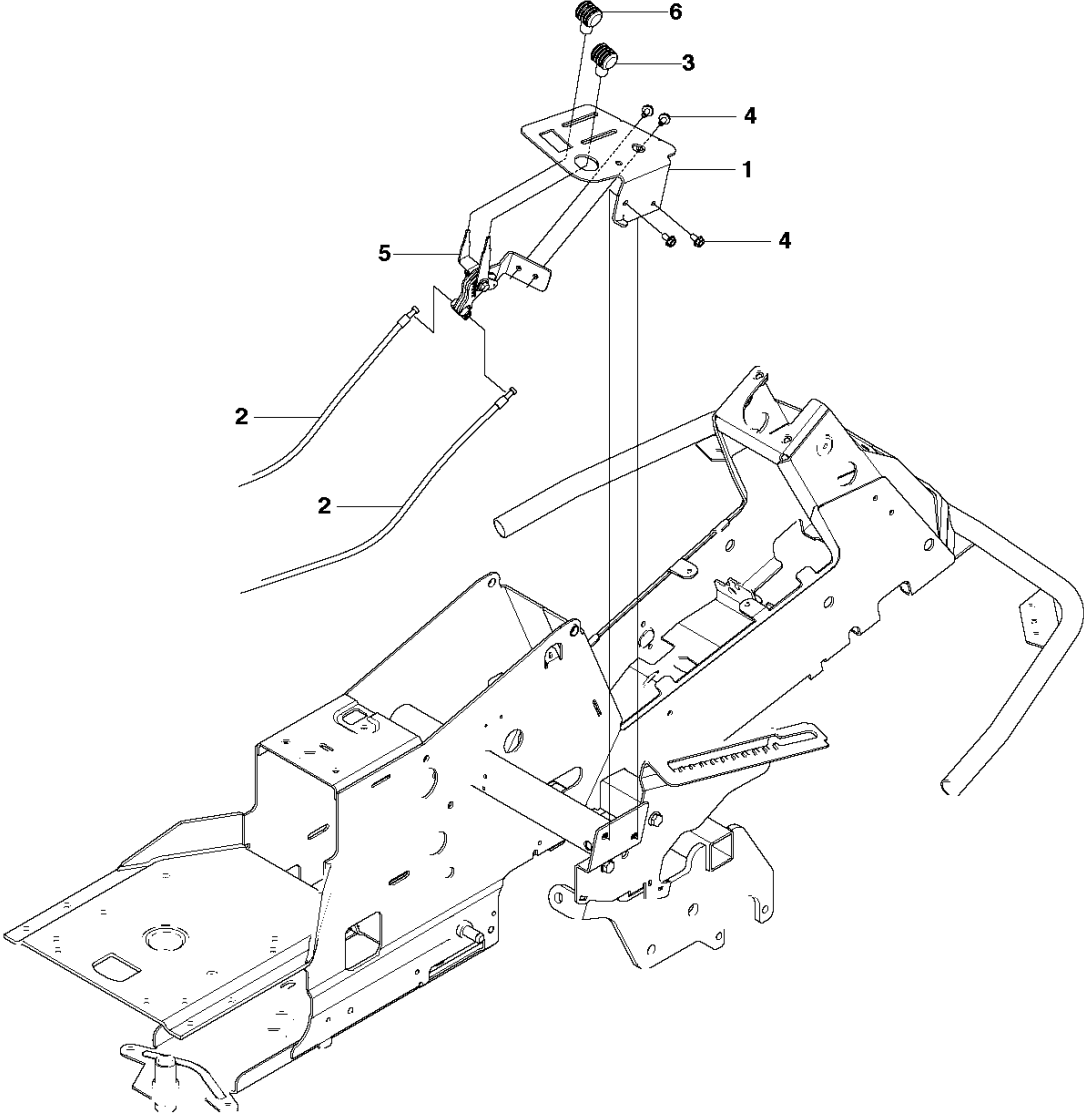

N R316TXs AWD
CONTROLS

CONTROLS

R316 TXs AWD, 966757801, 967152101, 2012

Ref	Part No	Description	Remark	QTY KIT
1	578 03 31-01	SUPPORT		1
2	544 30 17-06	WIRE		2
3	506 88 91-01	KNOB		1
4	535 47 52-12	SCREW EHHFM		4
5	578 02 34-01	THROTTLE CONTROL		1
6	506 88 91-02	KNOB		1