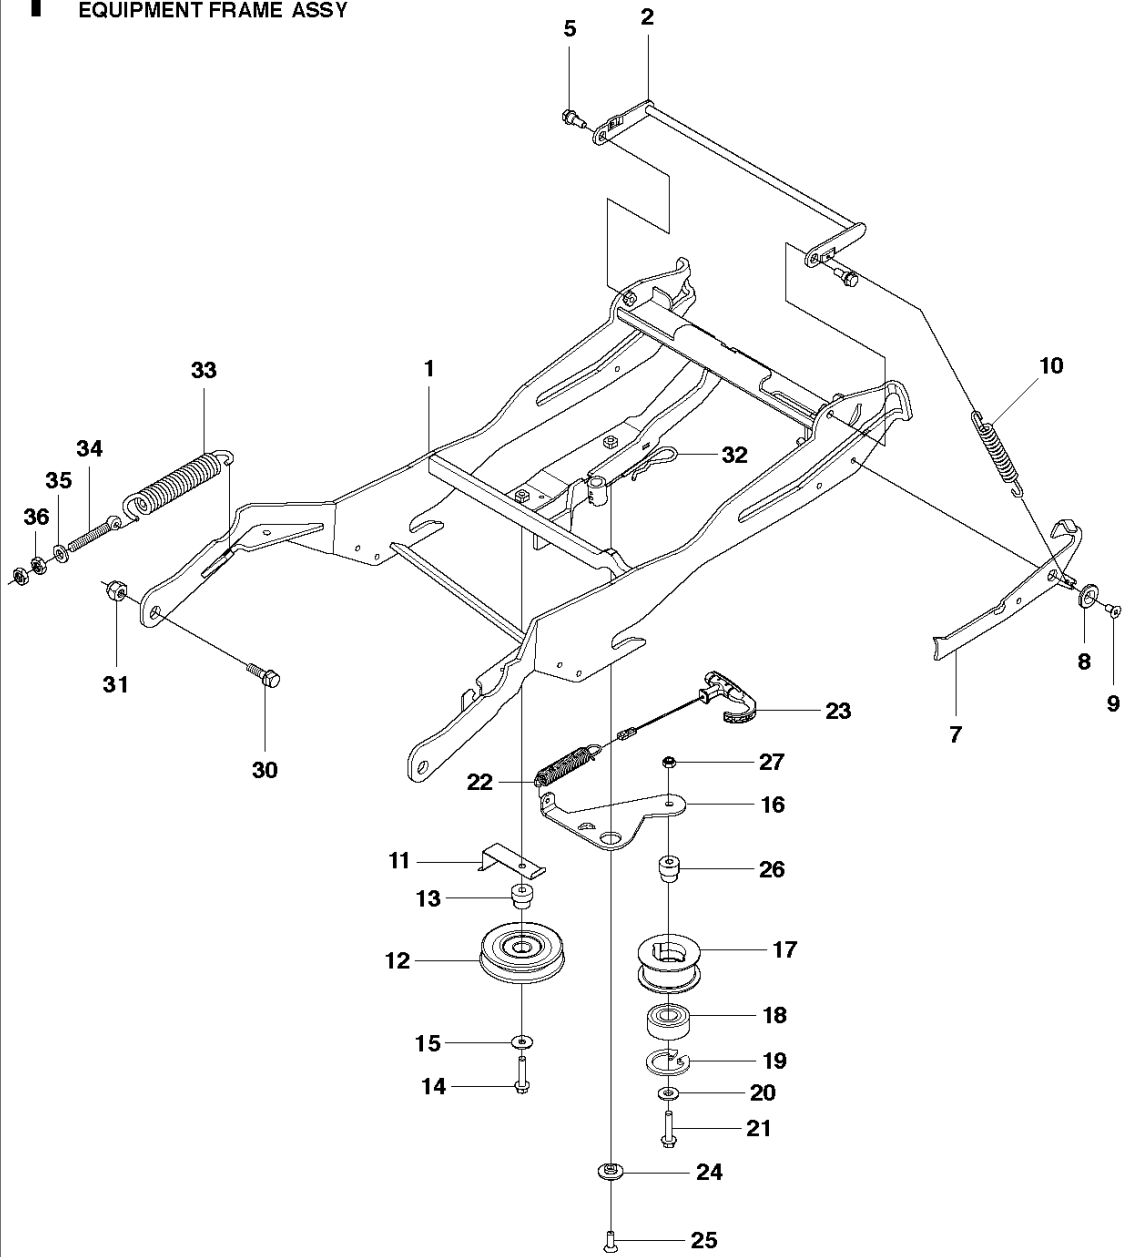

T R316TXs AWD
EQUIPMENT FRAME ASSY

FRAME

R316 TXs AWD, 966757801, 967152101, 2012

Ref	Part No	Description	Remark	QTY KIT
1	523 06 42-01	EQUIPMENT FRAME		1
2	525 47 59-01	HOOK		1
5	506 59 74-01	COLLAR SCREW		2
7	523 11 66-02	LEVER		1
8	506 91 87-01	WASHER		1
9	725 64 48-01	SCREW IHCSFM		1
10	506 53 56-03	DRAW SPRING		1
11	525 48 67-01	BELT GUIDE		1
12	506 97 48-01	PULLEY		1
13	506 82 68-02	BUSHING		1
14	725 24 59-51	SCREW EHHM		1
15	734 11 64-41	WASHER		1
16	577 22 87-01	SHEET		1
17	505 15 39-01	BELT TENSIONER WHEEL ASSY		1
18	738 21 04-04	BALL BEARING		1
19	735 31 38-10	CIRCLIP		1
20	734 11 64-41	WASHER		1
21	725 24 59-51	SCREW EHHM		1
22	504 62 24-01	SPRING		1
23	504 62 21-02	HANDLE ASSY		1
24	505 45 17-01	WASHER		1
25	725 64 53-01	SCREW IHCSFM		1
26	535 48 48-01	BUSHING		1
27	732 21 18-01	LOCK NUT		1
30	506 89 58-01	COLLAR SCREW		2
31	732 25 22-01	HEXAGON LOCKING NUT		2
32	506 96 66-01	HAIR PIN COTTER		1
33	506 83 76-01	SPRING		2
34	506 83 77-01	RING BOLT		2
35	734 11 72-01	WASHER		2
36	731 23 20-51	HEXAGON NUT		4