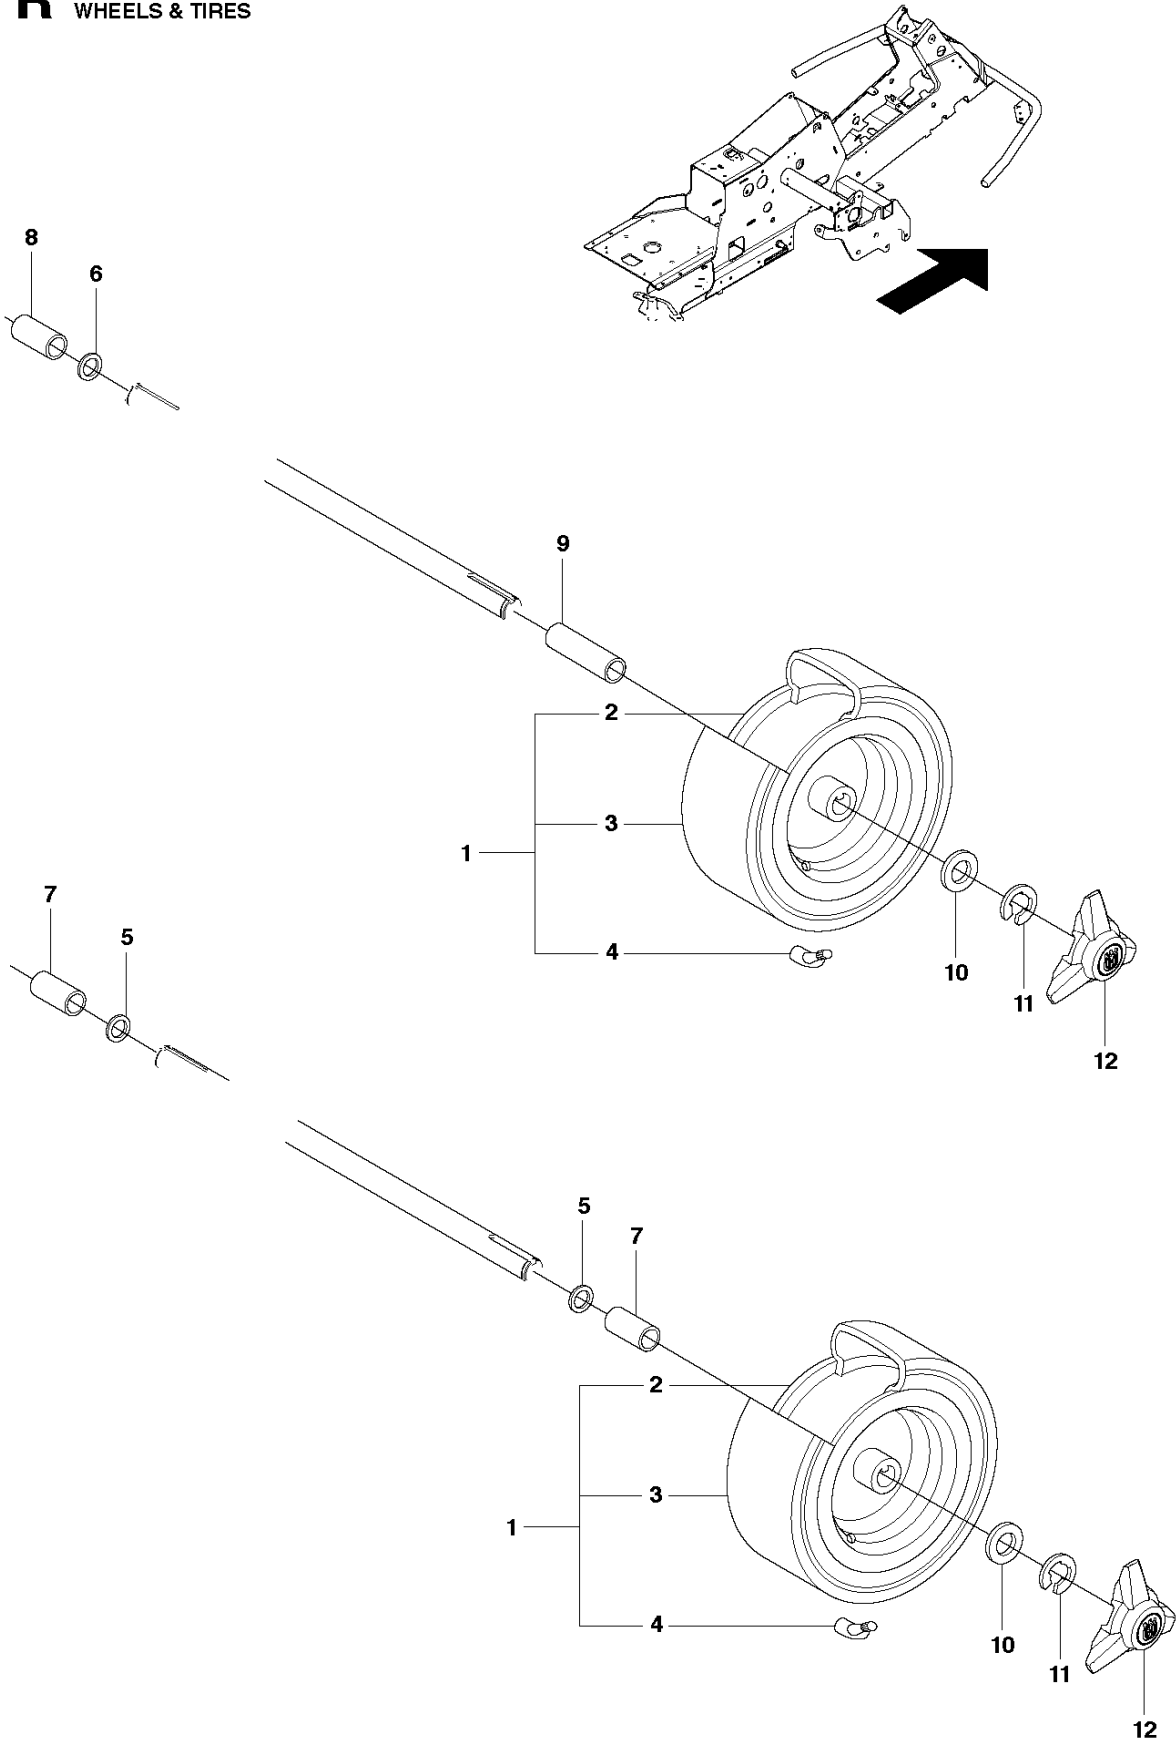

R R316TXs AWD
WHEELS & TIRES

WHEELS & TIRES

R316 TXs AWD, 966757801, 967152101, 2012

Ref	Part No	Description	Remark	QTY	KIT
1	523 01 26-02	WHEEL		4	
2	523 03 48-01	RIM		1	1
3	523 03 46-02	TYRE		1	1
4	523 03 47-01	VALVE		1	1
5	506 50 48-03	WASHER		2	
6	506 94 58-01	WASHER		1	
7	506 59 62-03	SPACING SLEEVE		2	
8	544 13 26-01	SLEEVE		1	
9	544 13 26-02	SLEEVE		1	
10	506 50 48-05	WASHER		4	
11	506 89 90-01	E-CLIP		4	
12	544 35 35-01	HUB CAP		4