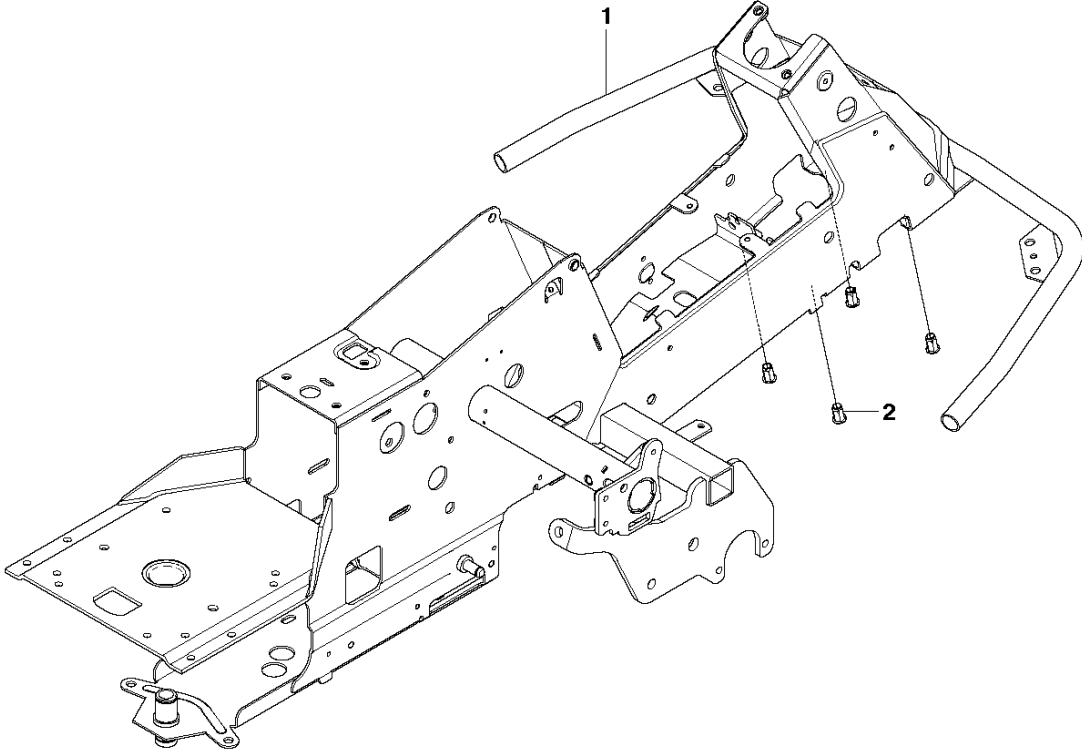

F R316TXs AWD
CHASSIS

CHASSIS & ENCLOSURES

R316 TXs AWD, 966757801, 967152101, 2012

Ref	Part No	Description	Remark	QTY KIT
1	577 93 91-01	CHASSIS		1
2	506 91 62-01	BLIND RIVET NUT		4