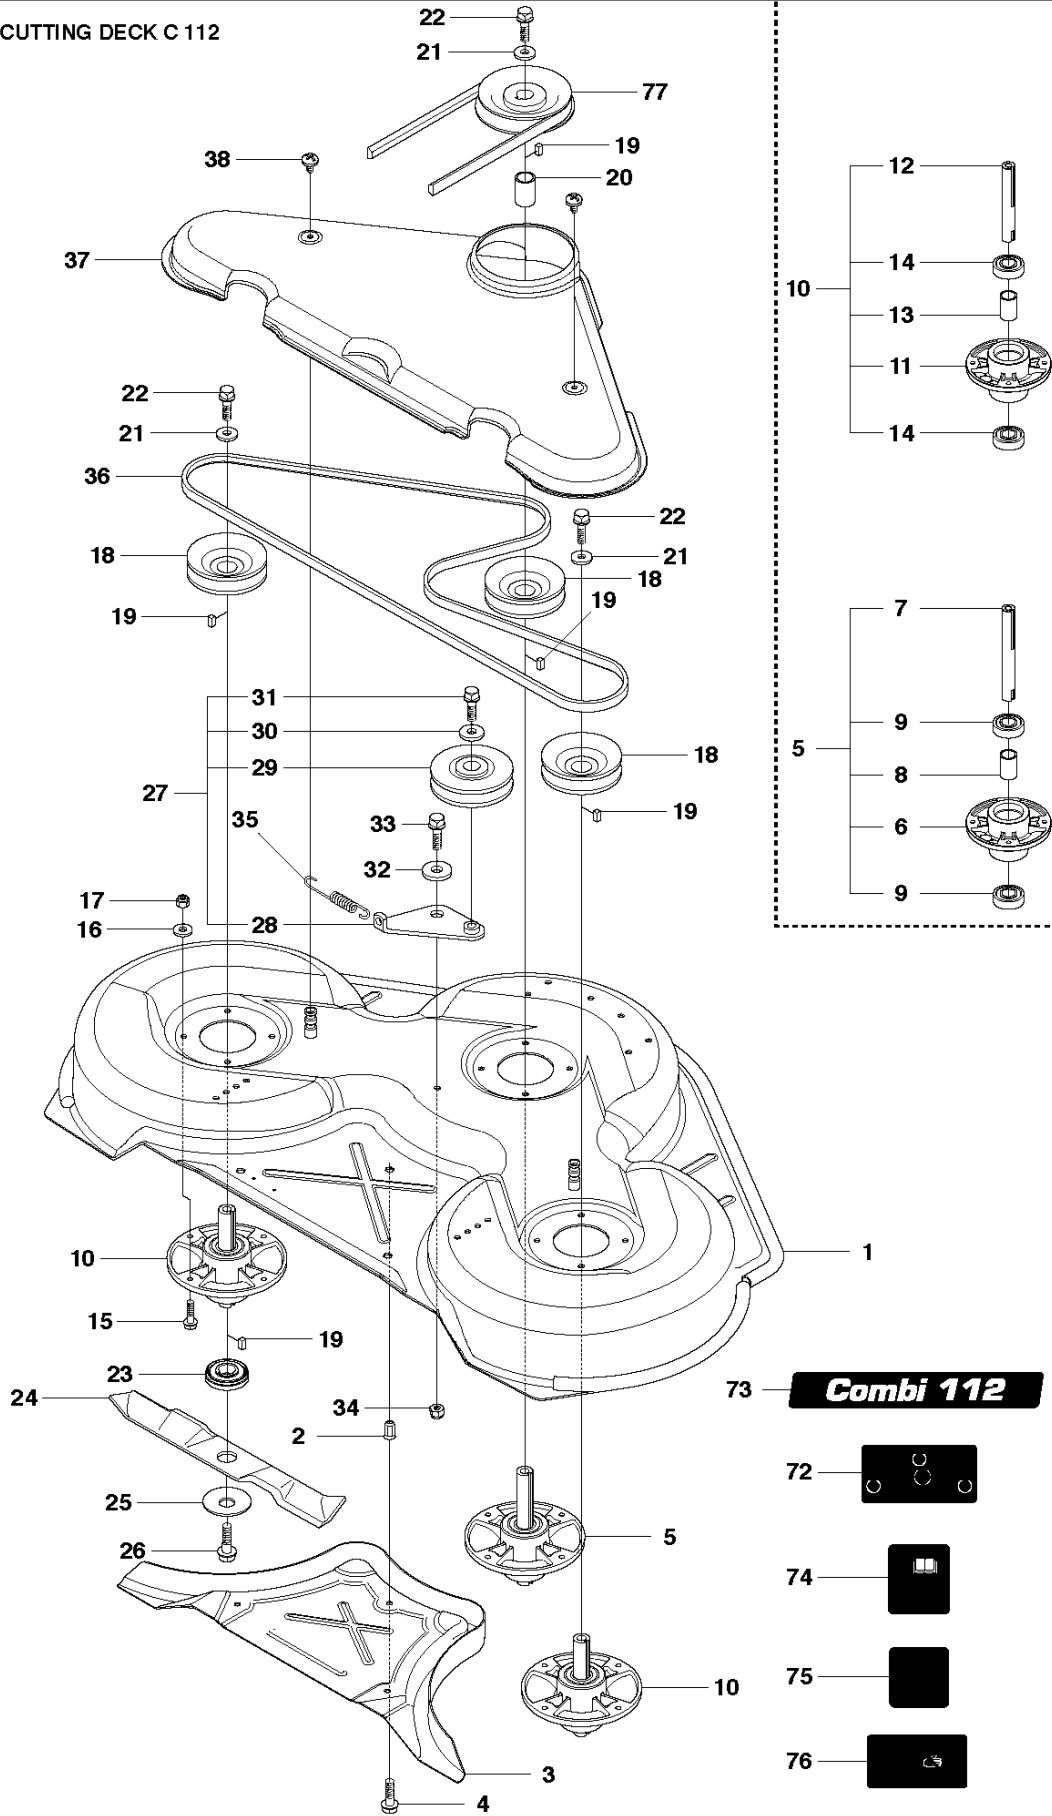

C2 CUTTING DECK C 112

Ref	Part No	Description	Remark	QTY	KIT
1	574 20 95-01	CUTTING DECK		1	
2	506 91 62-01	BLIND RIVET NUT		3	
3	544 44 93-01	PLUG		1	
4	506 57 01-04	SCREW EHHFM		3	
5	576 38 41-01	BLADE HOUSING ASSY		1	
6	576 38 42-01	BEARING HOUSING		1	5
7	576 38 43-01	SHAFT		1	5
8	576 38 44-01	SPACING SLEEVE		1	5
9	738 23 04-34	BALL BEARING		2	5
10	576 38 41-02	BLADE HOUSING ASSY		2	
11	576 38 42-01	BEARING HOUSING		1	10
12	576 38 43-02	SHAFT		1	10
13	576 38 44-01	SPACING SLEEVE		1	10
14	738 23 04-34	BALL BEARING		2	10
15	535 42 38-01	SCREW RSQM		12	
16	734 11 64-01	WASHER		12	
17	732 21 18-01	LOCK NUT		12	
18	506 92 21-01	PULLEY		3	
19	506 53 35-01	PARALLEL KEY		7	
20	544 06 80-02	SPACING SLEEVE		1	
21	734 11 74-41	WASHER		3	
22	544 11 41-01	SCREW EHHM		3	
23	535 50 42-02	BLADE BRACKET		3	
24	544 10 28-01	RIDE ON BLADE		3	
25	506 79 23-01	KNIFE PLATE		3	
26	544 11 41-01	SCREW EHHM		3	
27	506 54 07-01	BELT TENSIONER ASSY		1	
28	506 51 95-01	SPÄNNARM KPL.		1	27
29	506 53 27-01	PULLEY		1	27
30	734 11 64-41	WASHER		1	27
31	506 55 83-02	SCREW EHHFT		1	27
32	506 91 87-02	WASHER		1	
33	725 24 51-71	SCREW EHHM		1	
34	732 21 18-01	LOCK NUT		1	
35	506 53 31-01	SPRING		1	
36	535 41 19-01	BELT		1	
37	544 09 62-01	BELT COVER		1	
38	544 40 05-01	SCREW		2	
72	506 78 97-01	LABEL		1	
73	544 23 81-05	LABEL		2	
74	506 92 90-01	LABEL		1	
75	535 43 74-01	LABEL WARNING		1	
76	574 51 00-01	DECAL		2	
77	506 77 86-01	PULLEY		1