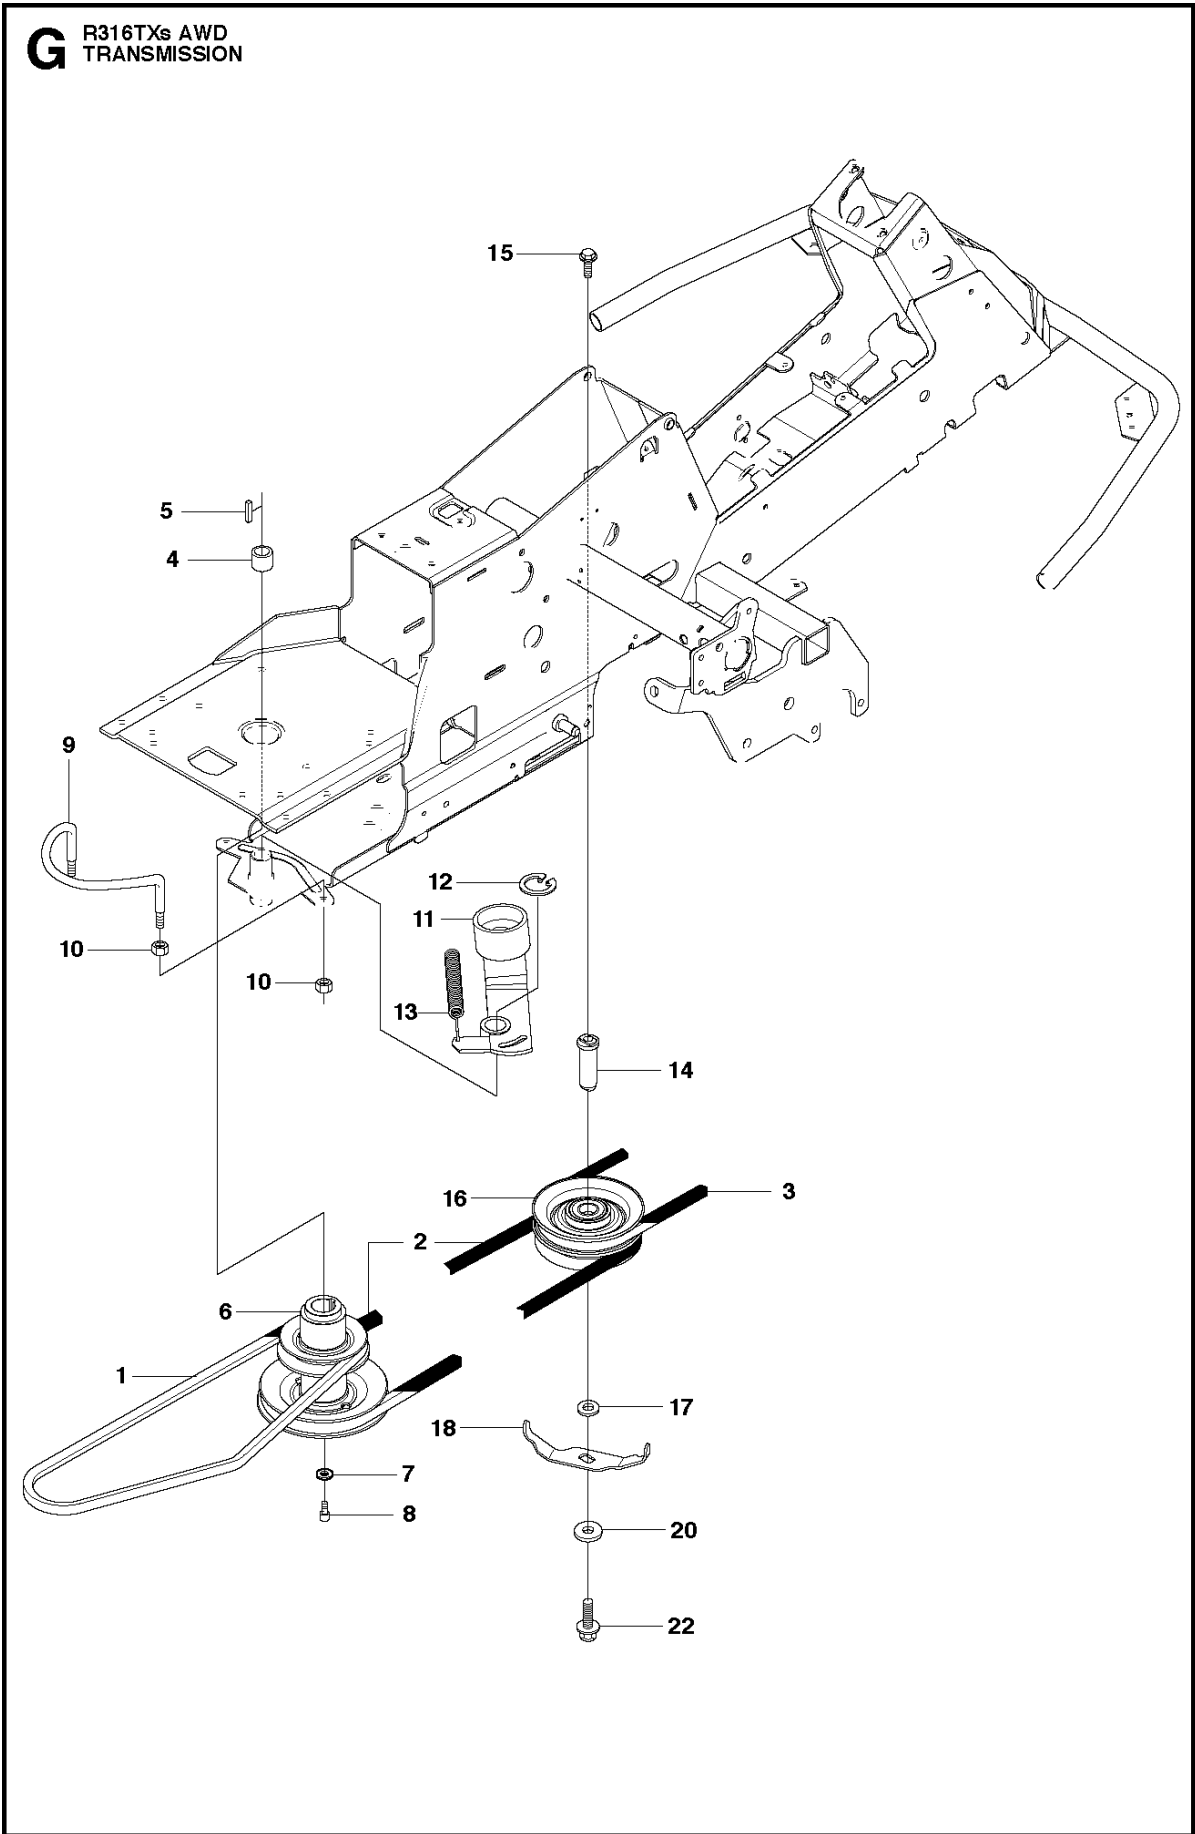

TRANSMISSION

R316 TXs AWD, 966757801, 967152101, 2012

Ref	Part No	Description	Remark	QTY KIT
1	522 93 03-01	BELT		1
2	544 40 02-01	BELT		1
3	535 41 19-01	BELT		1
4	506 50 92-01	SPACING SLEEVE		1
5	506 55 59-01	WEDGE		1
6	535 48 24-01	PULLEY		1
7	506 59 75-01	WASHER		1
8	506 55 60-02	SCREW UNC		1
9	506 66 45-01	BELT GUIDE		1
10	731 23 20-51	HEXAGON NUT		4
11	535 48 44-01	BELT TENSIONER ASSY		1
12	735 31 26-00	CIRCLIP		1
13	506 66 56-01	SPRING		1
14	544 42 61-01	SHAFT		1
15	506 67 54-02	SCREW EHHFM		1
16	535 48 22-01	MELLANHJUL		1
17	506 77 57-01	WASHER		1
18	544 40 53-01	BELT GUIDE		1
20	506 59 75-01	WASHER		1
22	506 57 01-05	SCREW EHHFM		1