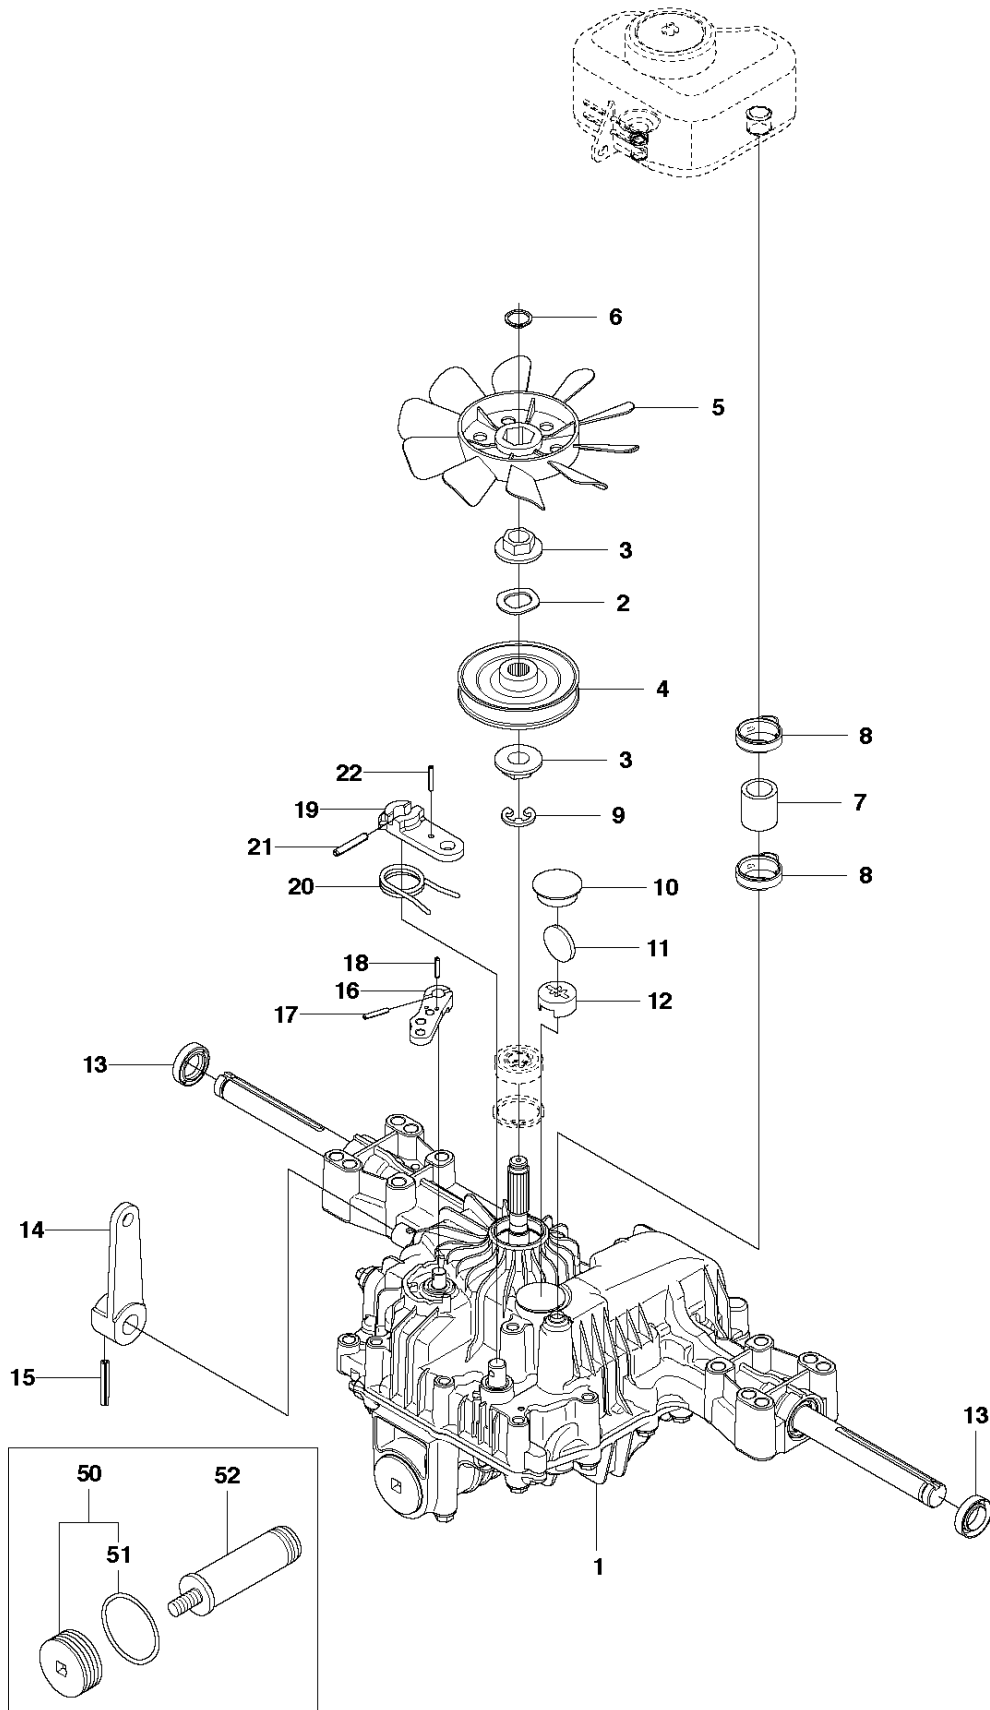

K574

TRANSMISSION

R316 TXs AWD, 966757801, 967152101, 2012

Ref	Part No	Description	Remark	QTY	KIT
1	502 63 32-01	TRANSMISSION		1	
2	506 98 65-01	SPRING WASHER		1	
3	506 98 66-01	DISTANCE		2	
4	502 45 19-01	PULLEY		1	
5	506 98 68-01	FAN		1	
6	735 31 15-00	CIRCLIP		1	
7	502 45 16-01	TUBE		1	
8	506 98 70-01	HOSE CLAMP		2	
9	535 40 28-07	CLIP		1	1
10	535 40 28-32	PLUG		1	1
11	535 40 28-29	MAGNET		1	1
12	502 45 20-01	MAGNET HOLDER		1	1
13	535 40 28-37	SEALING		2	1
14	502 45 32-01	CONTROL LEVER		1	1
15	535 40 28-09	PIN RETAINING SCREW		1	1
16	535 40 28-17	LEVER		1	1
17	535 40 28-16	PIN RETAINING SCREW		1	1
18	535 40 28-33	PIN RETAINING SCREW		1	1
19	535 40 28-38	LEVER		1	1
20	535 40 28-39	RETURN SPRING		1	1
21	535 40 28-40	PIN RETAINING SCREW		1	1
22	535 40 28-41	PIN RETAINING SCREW		1	1
50	574 51 51-01	KIT		1	
51	574 51 52-01	O-RING		1	50
52	535 40 28-19	FILTER		1