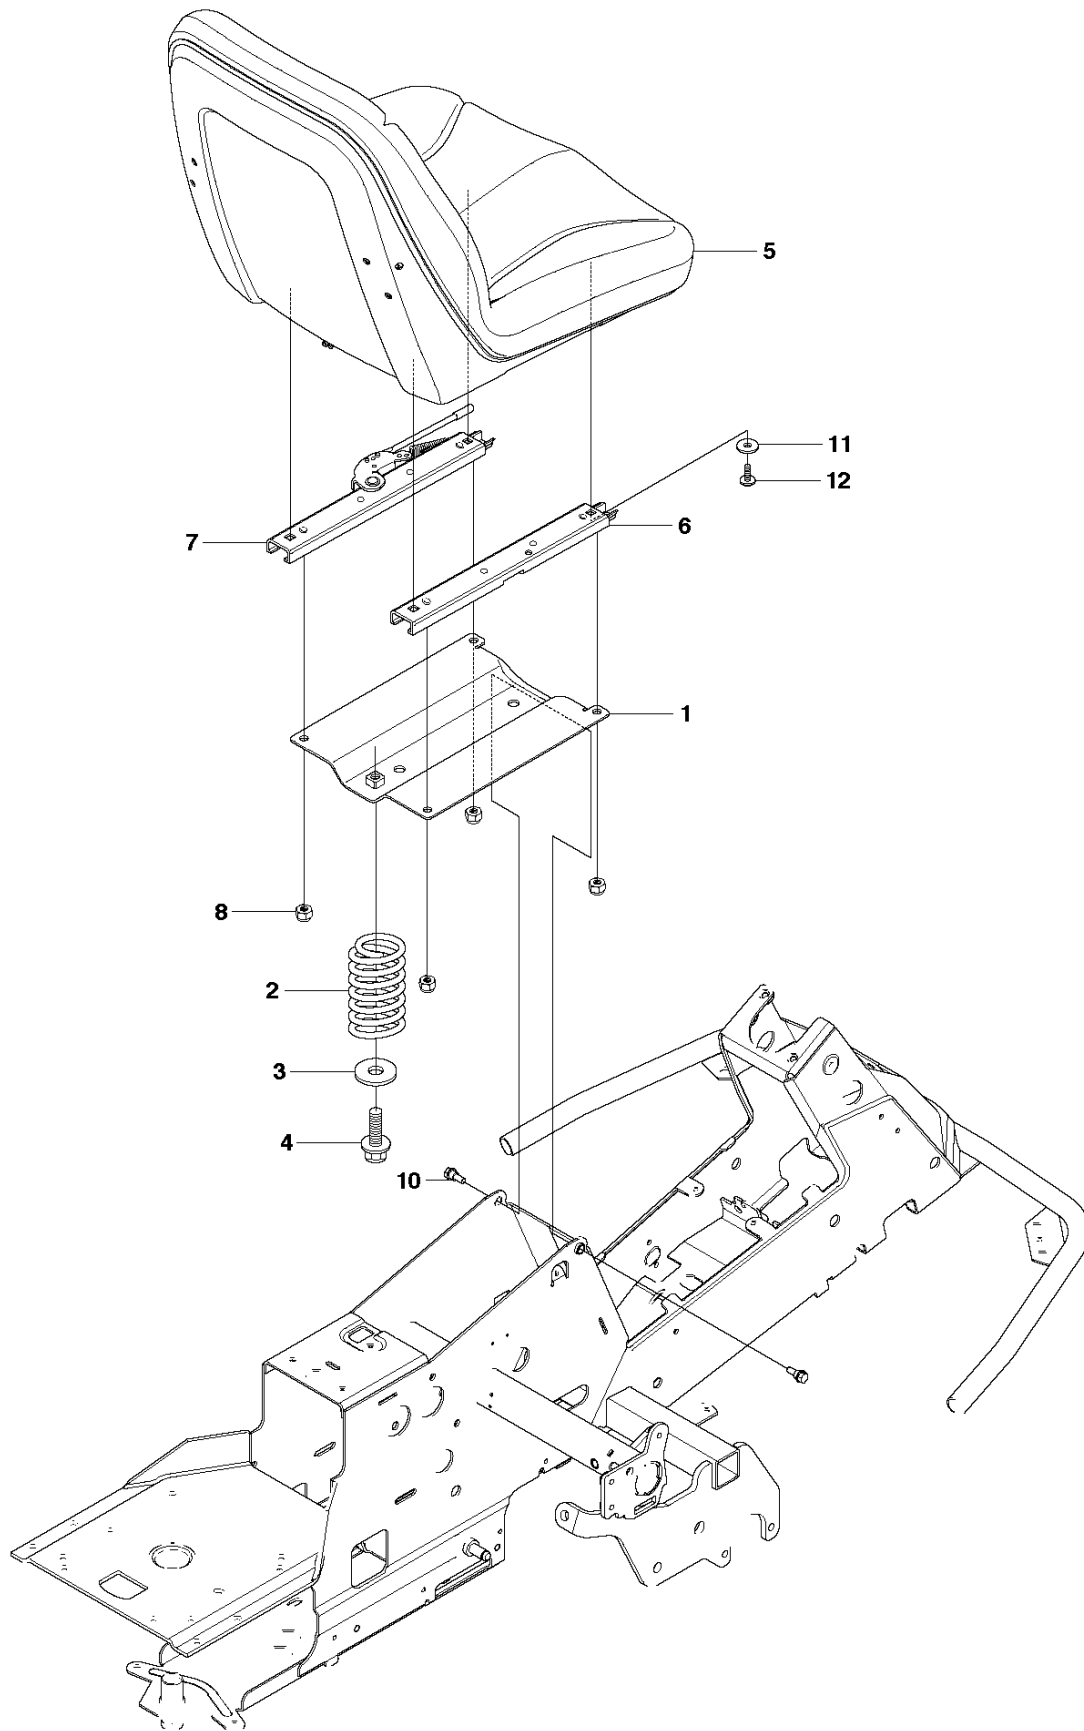

A R316TXs AWD
SEAT

SEAT

R316 TXs AWD, 966757801, 967152101, 2012

Ref	Part No	Description	Remark	QTY KIT
1	573 99 50-01	SEAT BRACKET		1
2	506 91 53-01	COMPRESSION SPRING		1
3	734 11 74-41	WASHER		1
4	725 24 93-71	SCREW EHHM		1
5	544 43 34-01	SEAT		1
6	506 99 69-01	SEAT ADJUSTER		1
7	506 99 69-02	SEAT ADJUSTER		1
8	732 21 18-01	LOCK NUT		4
10	506 59 74-01	COLLAR SCREW		2
11	535 40 18-01	SPACER		4
12	874 78 05-12	SCREW		4