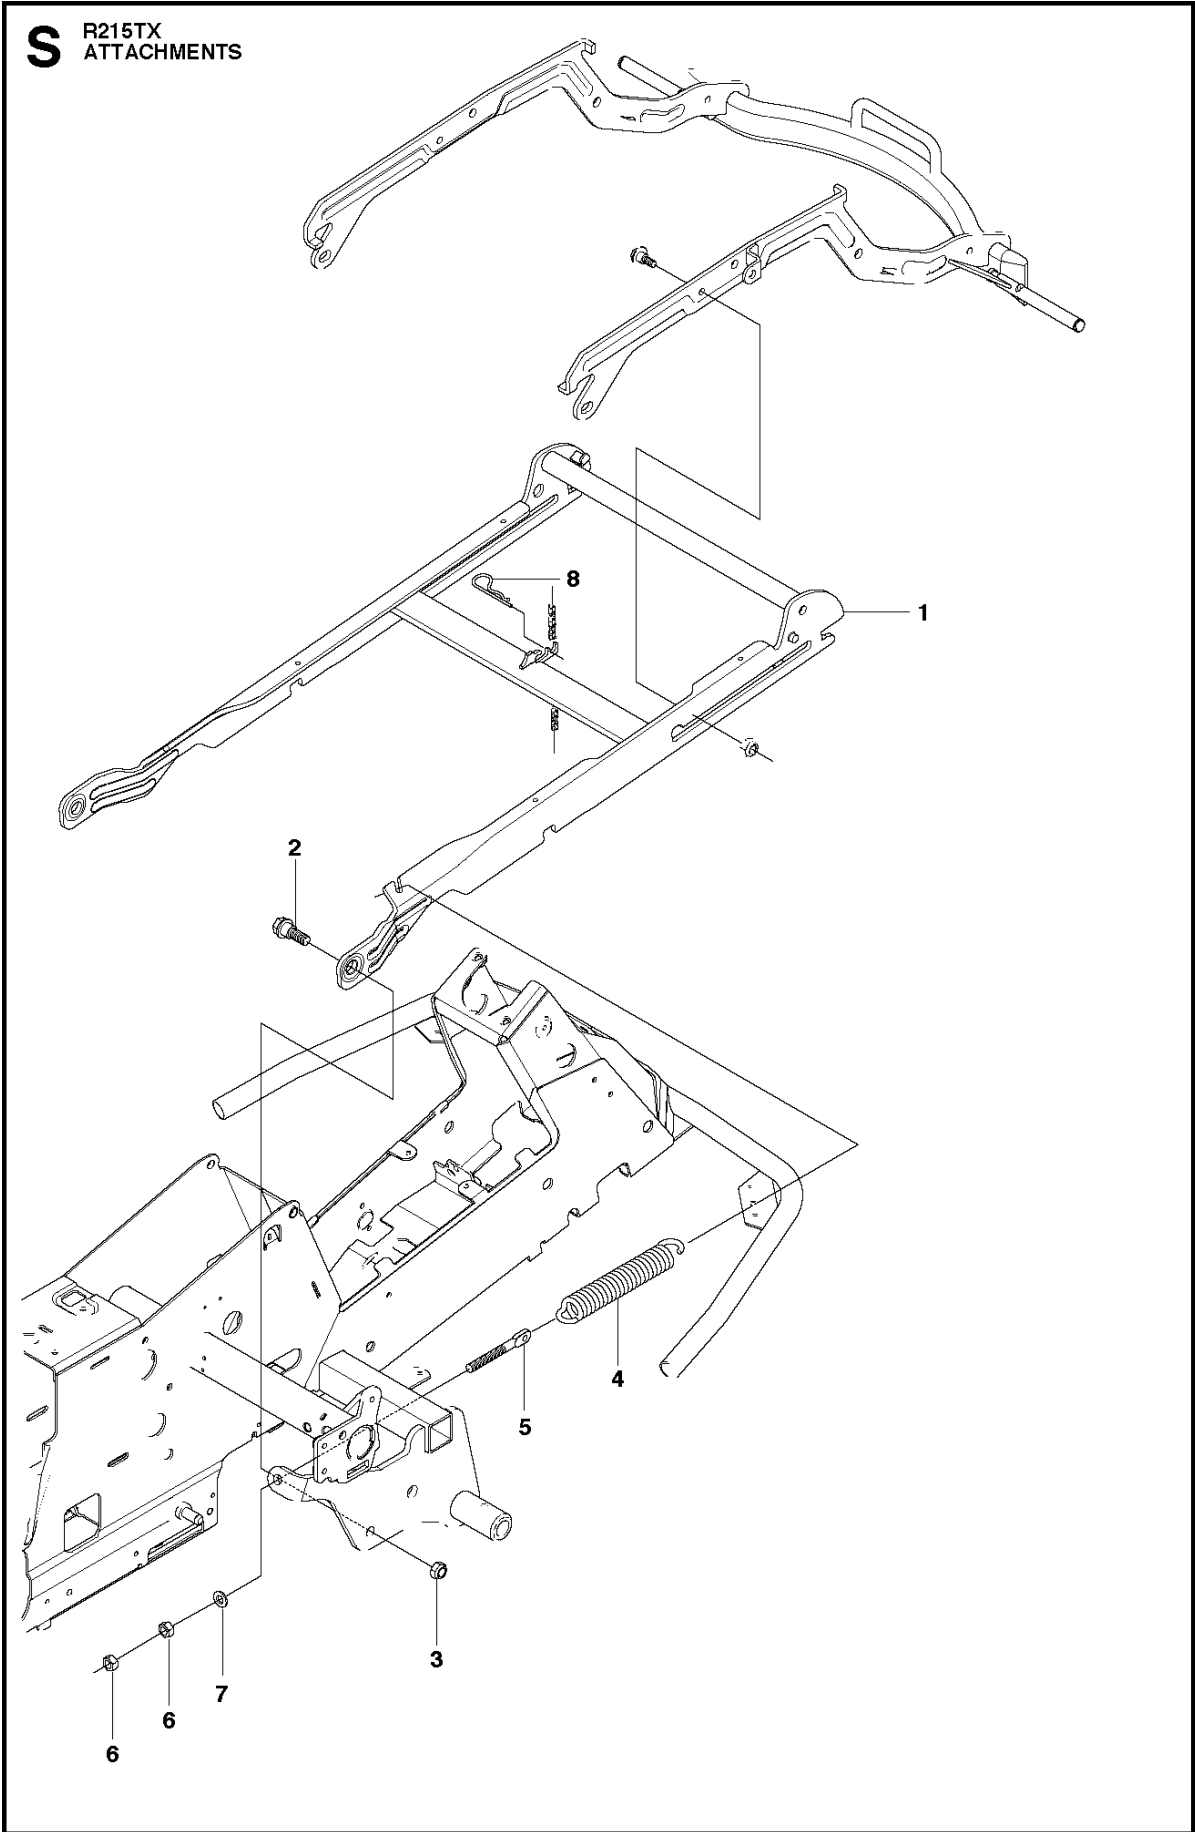

FRAME

R215 TX, 966757201, 2012

Ref	Part No	Description	Remark	QTY KIT
1	578 17 74-01	EQUIPMENT FRAME		1
2	506 89 58-01	COLLAR SCREW		2
3	732 25 22-01	HEXAGON LOCKING NUT		2
4	506 83 76-01	SPRING		2
5	506 83 77-01	RING BOLT		2
6	731 23 20-51	HEXAGON NUT		4
7	734 11 72-01	WASHER		2
8	721 68 02-51	SPRING COTTER		1