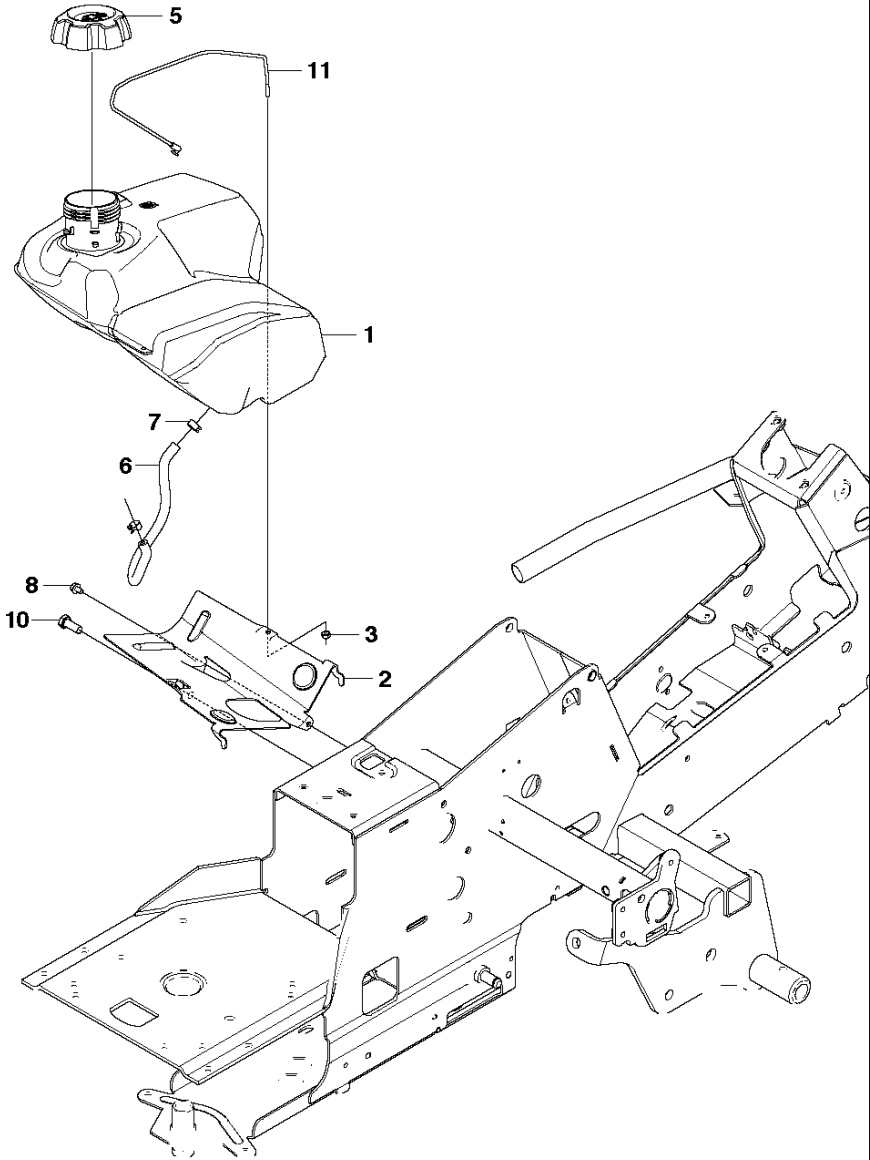

B R215TX
FUEL SYSTEM

FUEL SYSTEM

R215 TX, 966757201, 2012

Ref	Part No	Description	Remark	QTY KIT
1	577 91 50-01	FUEL TANK		1
2	578 05 38-01	BRACKET		1
3	732 21 16-01	NUT		1
5	532 43 96-45	HUB CAP		1
6	504 80 00-10	FUEL HOSE		1
7	535 46 97-01	HOSE BRACE		2
8	725 23 64-61	SCREW EHHFT		1
10	725 24 93-71	SCREW EHHM		1
11	578 26 15-01	WIRE		1