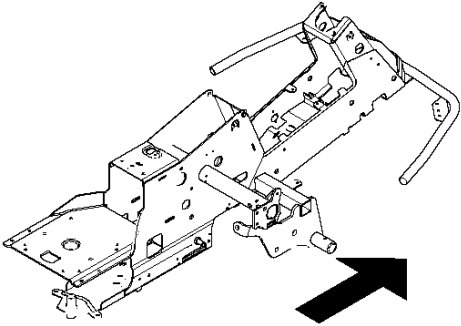

Q R215TX
WHEELS & TIRES

WHEELS & TIRES

R215 TX, 966757201, 2012

Ref	Part No	Description	Remark	QTY	KIT
1	523 01 22-02	WHEEL		2	
2	523 03 45-01	RIM		1	1
3	523 03 46-02	TYRE		1	1, 5
4	523 03 47-01	VALVE		1	1, 5
5	523 01 26-02	WHEEL		2	
6	523 03 48-01	RIM		1	5
7	506 50 48-05	WASHER		4	
8	506 59 62-03	SPACING SLEEVE		2	
9	506 50 48-03	WASHER		2	
10	506 89 90-01	E-CLIP		4	
11	544 35 35-01	HUB CAP		2	
12	544 35 35-02	HUB CAP		2	
13	725 24 59-61	SCREW EHHFT		2	
14	535 47 08-01	WHEEL AXLE		2