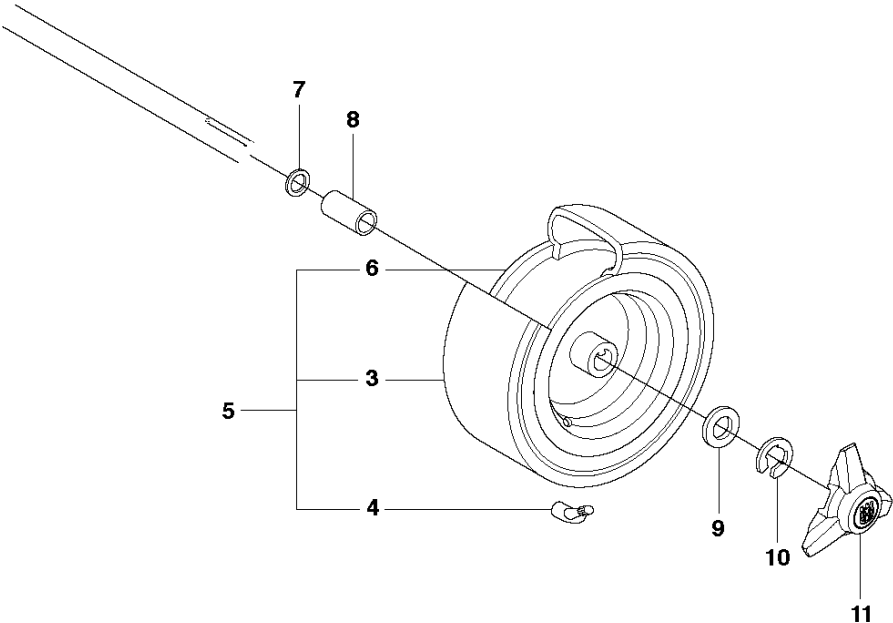

Q R215TX
WHEELS & TIRES

WHEELS & TIRES

R215 TX, 966757201, 2012

Ref	Part No	Description	Remark	QTY	KIT
1	523 01 22-02	WHEEL		2	
2	523 03 45-01	RIM		1	1
3	523 03 46-02	TYRE		1	1, 5
4	523 03 47-01	VALVE		1	1, 5
5	523 01 26-02	WHEEL		2	
6	523 03 48-01	RIM		1	5
7	506 50 48-05	WASHER		4	
8	506 59 62-03	SPACING SLEEVE		2	
9	506 50 48-03	WASHER		2	
10	506 89 90-01	E-CLIP		4	
11	544 35 35-01	HUB CAP		2	
12	544 35 35-02	HUB CAP		2	
13	725 24 59-61	SCREW EHHFT		2	
14	535 47 08-01	WHEEL AXLE		2