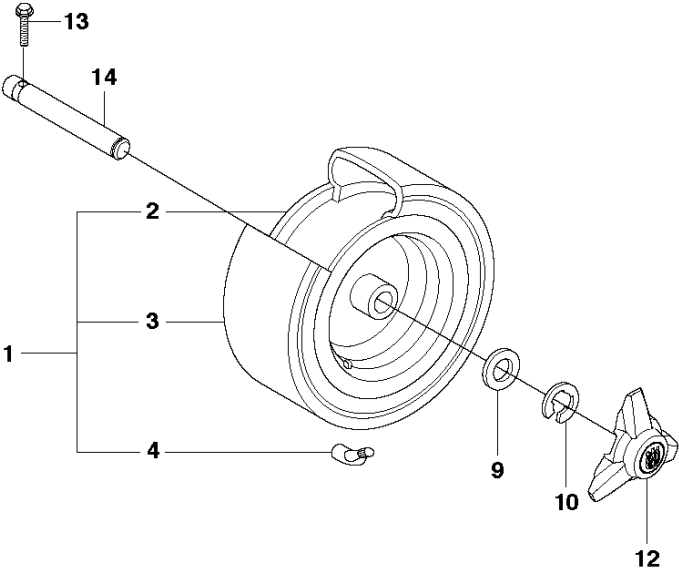

Q R215TX
WHEELS & TIRES

WHEELS & TIRES

R215 TX, 966757201, 2012

Ref	Part No	Description	Remark	QTY	KIT
1	523 01 22-02	WHEEL		2	
2	523 03 45-01	RIM		1	1
3	523 03 46-02	TYRE		1	1, 5
4	523 03 47-01	VALVE		1	1, 5
5	523 01 26-02	WHEEL		2	
6	523 03 48-01	RIM		1	5
7	506 50 48-05	WASHER		4	
8	506 59 62-03	SPACING SLEEVE		2	
9	506 50 48-03	WASHER		2	
10	506 89 90-01	E-CLIP		4	
11	544 35 35-01	HUB CAP		2	
12	544 35 35-02	HUB CAP		2	
13	725 24 59-61	SCREW EHHFT		2	
14	535 47 08-01	WHEEL AXLE		2