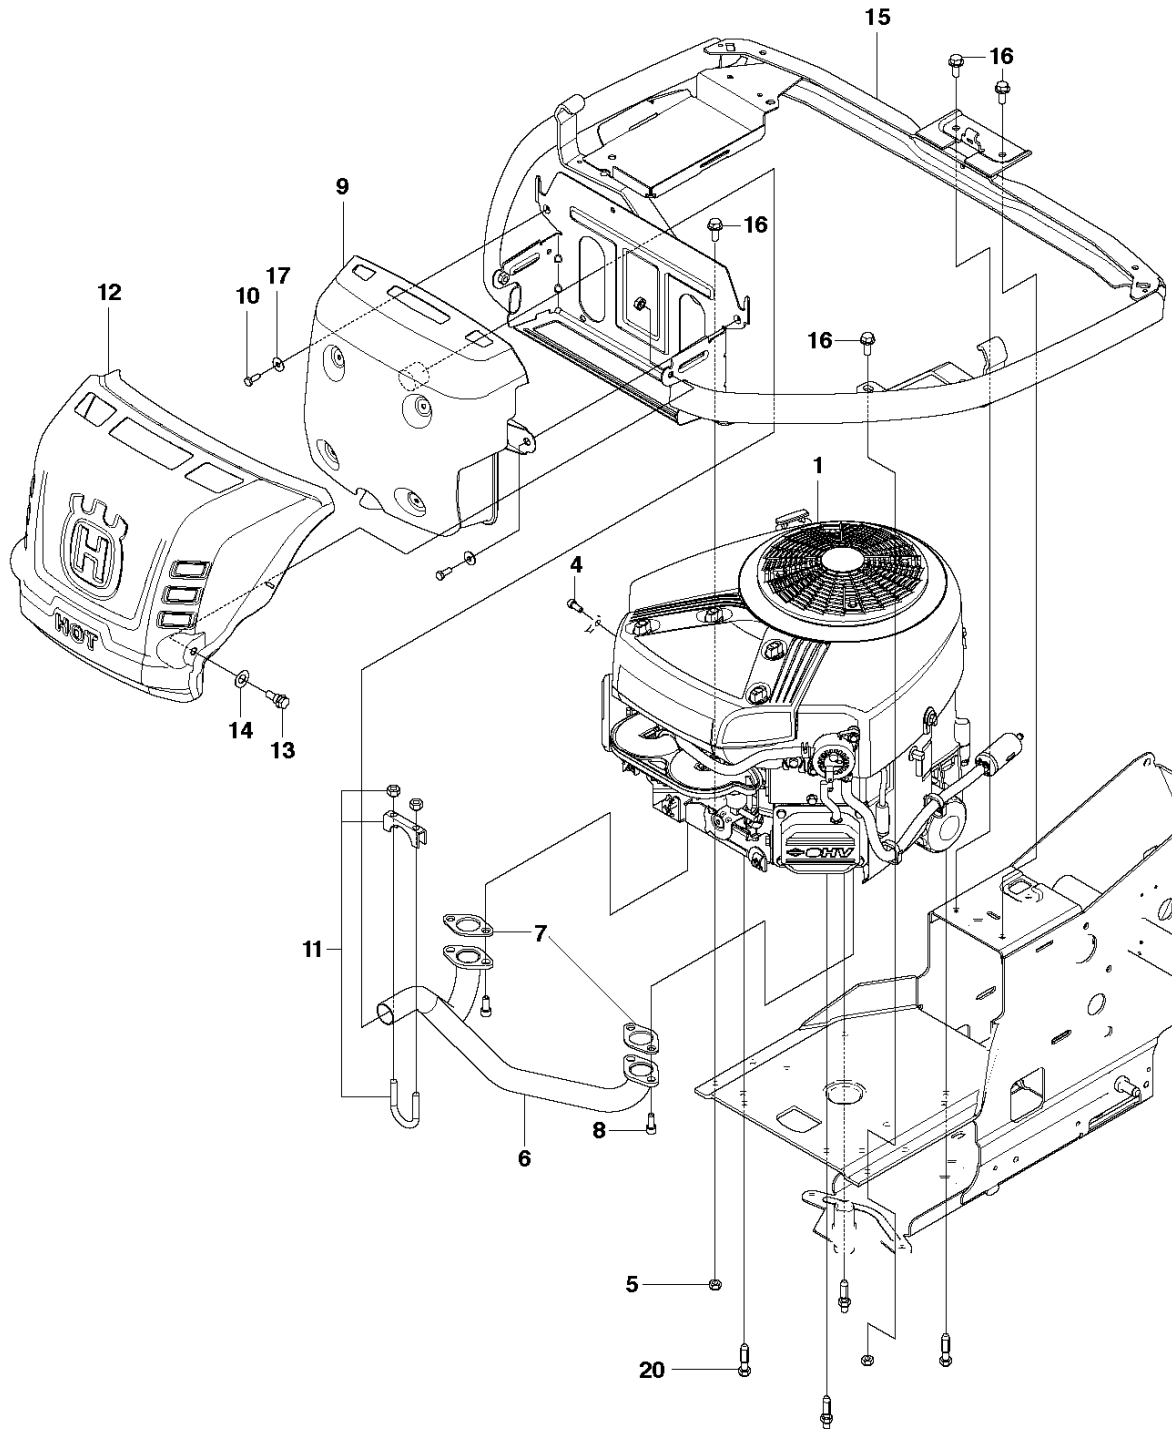

H R215TX
ENGINE

ENGINE

R215 TX, 966757201, 2012

Ref	Part No	Description	Remark	QTY KIT
1	578 32 73-01	ENGINE		1
4	578 87 89-01	SCREW		1
5	732 21 18-01	LOCK NUT		6
6	578 05 86-01	MANIFOLD		1
7	506 91 45-01	GASKET		1
8	506 55 63-01	SCREW UNC		2
9	577 81 36-01	MUFFLER		1
10	725 23 64-61	SCREW EHHFT		4
11	506 66 84-01	CLAMP ASSY		1
12	579 48 16-01	HEAT SHIELD		1
13	506 59 74-01	SCREW		2
14	506 83 94-01	SPRING WASHER		2
15	577 84 91-01	ENGINE FRAME		1
16	506 57 01-04	SCREW EHHFM		4
17	734 11 54-41	WASHER		2
20	578 20 75-01	STUD SCREW		4