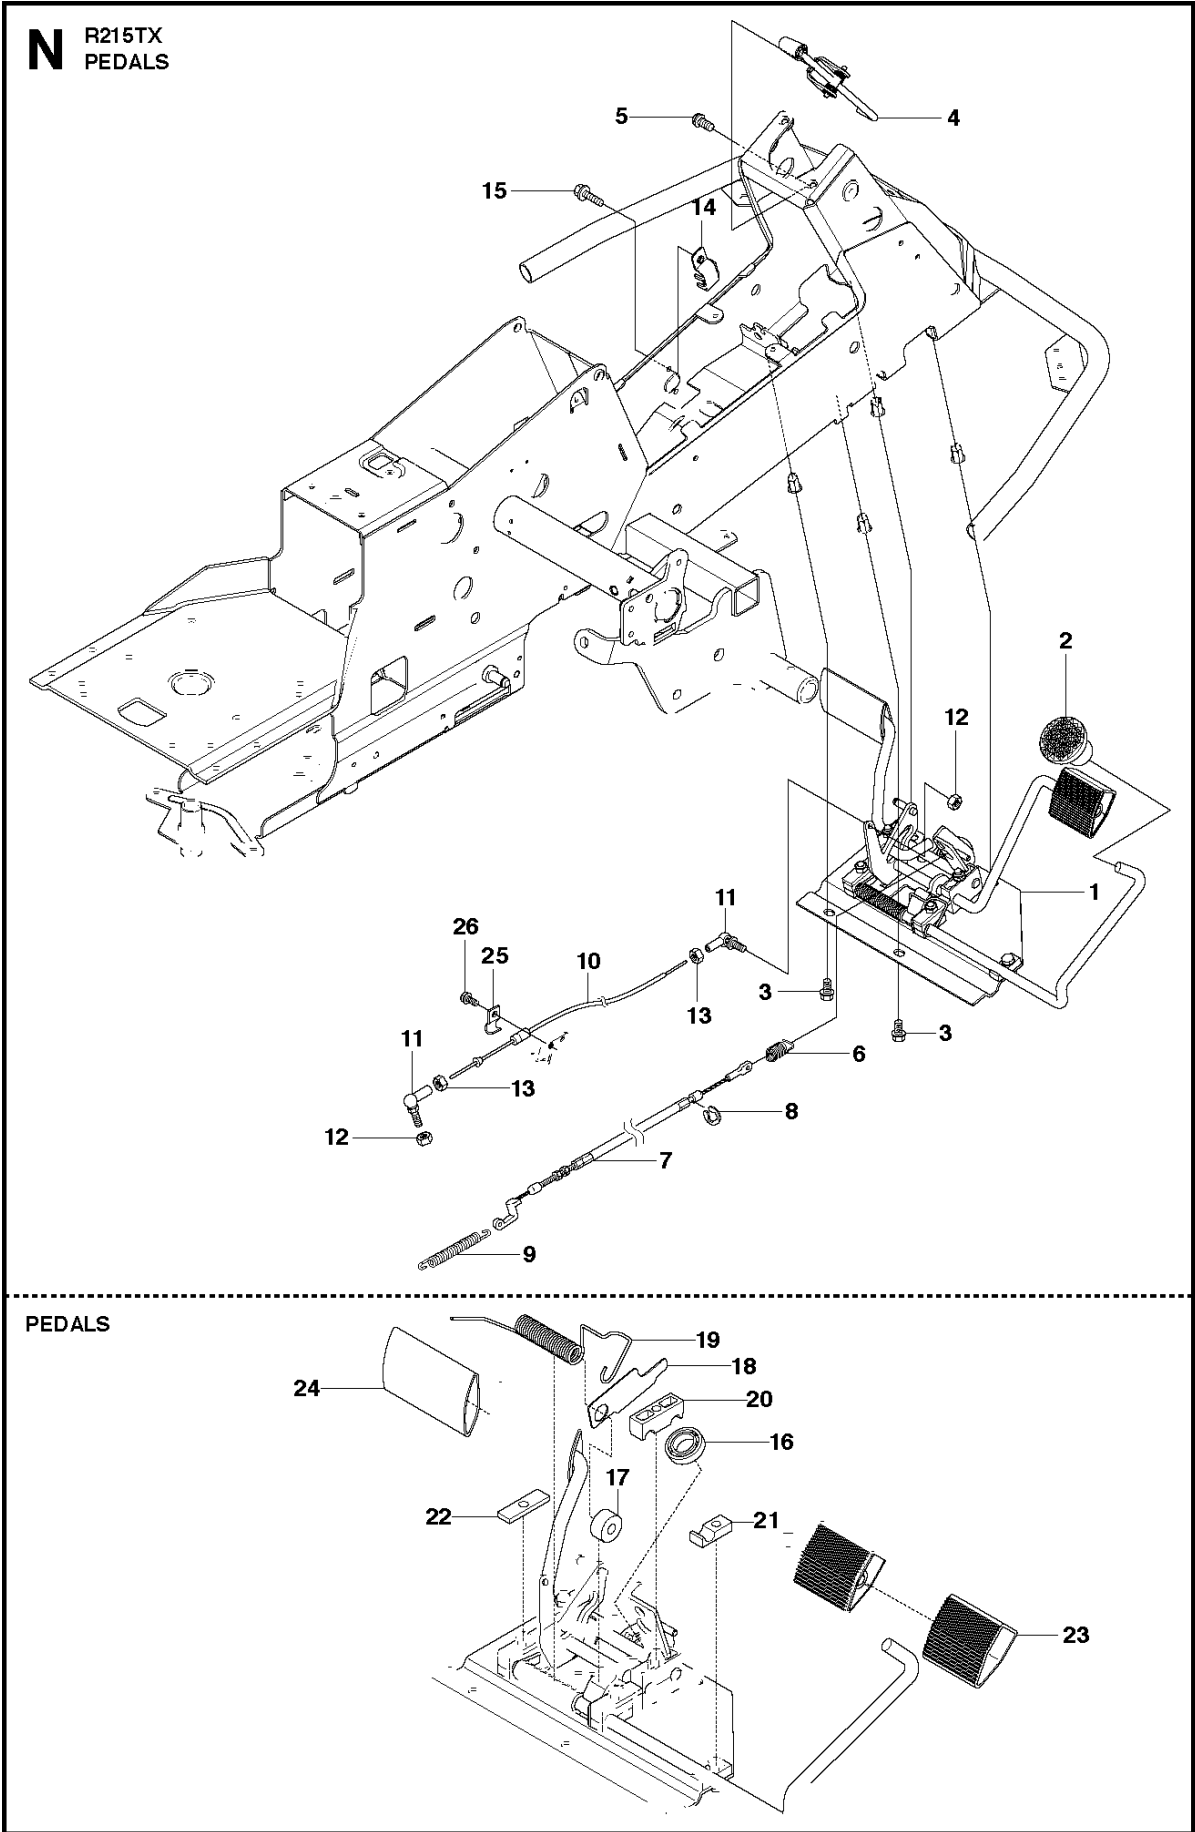

PEDALS

R215 TX, 966757201, 2012

Ref	Part No	Description	Remark	QTY	KIT
1	544 12 60-01	PEDAL PLATE ASSY		1	
2	535 47 37-01	KNOB		1	
3	506 57 01-04	SCREW EHHFM		4	
4	544 40 31-01	BRAKE LEVER ASSY		1	
5	725 23 64-61	SCREW EHHFT		2	
6	506 94 63-01	BRAKE SPRING		1	
7	506 99 27-01	BRAKE WIRE		1	
8	735 31 09-20	HARNESS		1	
9	506 53 56-03	DRAW SPRING		1	
10	574 41 11-01	CONTROL CABLE		1	
11	506 55 73-01	VINKELL.AS8 DIN71802		2	
12	732 21 14-01	LOCK NUT		2	
13	731 23 14-01	HEXAGON NUT		2	
14	522 43 08-01	BRACKET		1	
15	725 23 64-61	SCREW EHHFT		1	
16	738 21 02-04	BALL BEARING		1	
17	535 48 02-01	ROLLER		1	
18	535 48 06-01	PROTECTIVE PLATE		1	1
19	535 48 07-01	SPRING		1	1
20	535 48 08-01	BEARING SUPPORT		4	1
21	535 48 09-01	BEARING SUPPORT		1	1
22	535 48 10-01	REINFORCEMENT PLATE		1	1
23	535 47 88-01	PEDAL RUBBER		1	1
24	535 47 88-02	PEDAL RUBBER		1	1
25	506 56 65-01	CLIP		1	1
26	725 23 64-61	SCREW EHHFT		1	1