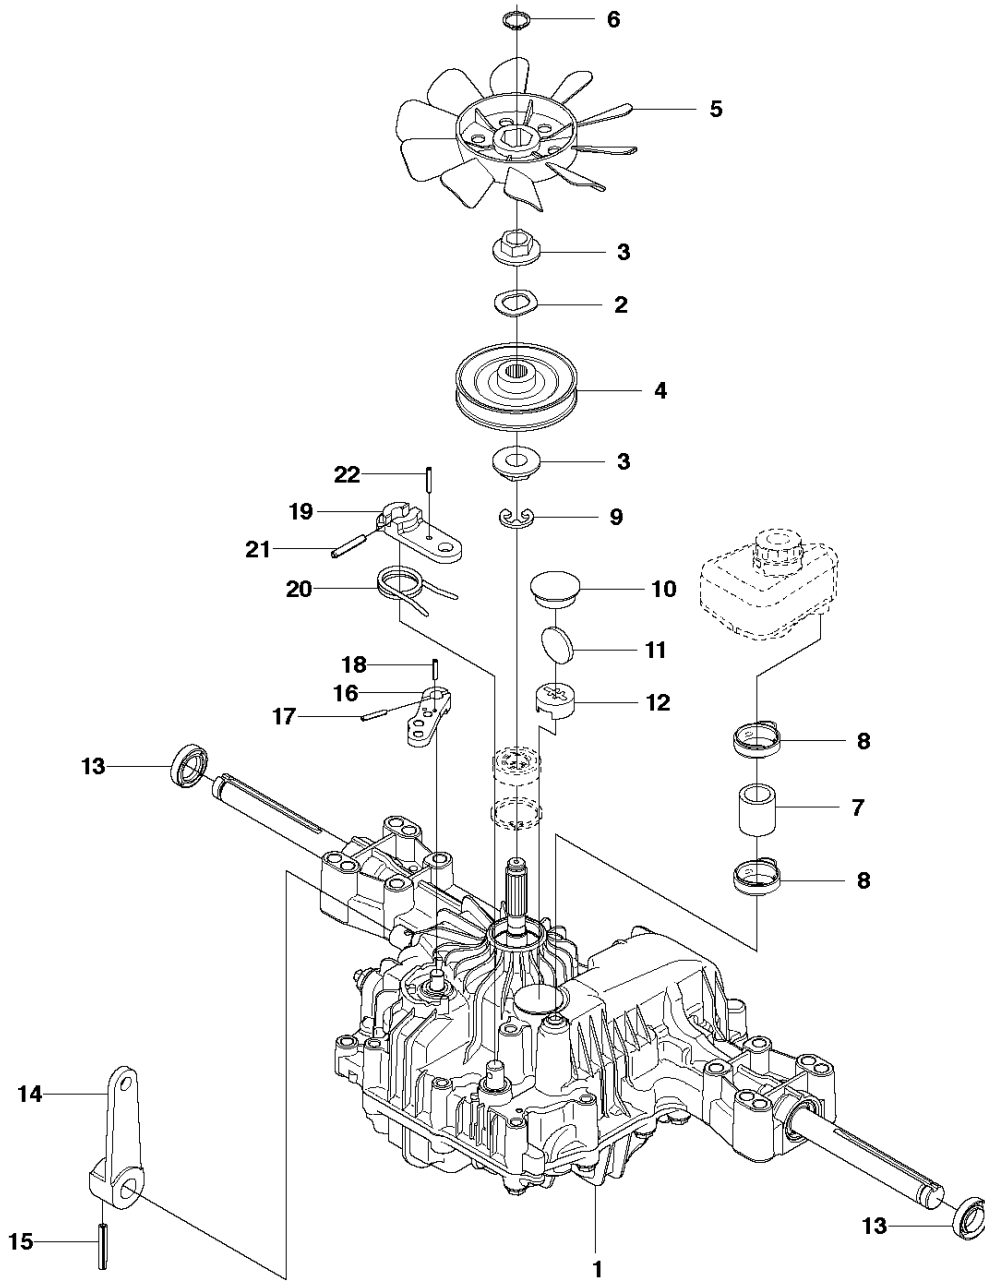

HYDROSTAT K46 EU

TRANSMISSION

R215 TX, 966757201, 2012

Ref	Part No	Description	Remark	QTY KIT	
1	506 98 63-01	TRANSMISSION		1	
2	506 98 65-01	SPRING WASHER		1	
3	506 98 66-01	DISTANCE		2	
4	502 45 19-01	PULLEY		1	
5	506 98 68-01	FAN		1	
6	735 31 15-00	CIRCLIP		1	
7	502 45 16-01	TUBE		1	
8	506 98 70-01	HOSE CLAMP		2	
9	535 40 28-07	CLIP		1	1
10	535 40 28-32	PLUG		1	1
11	535 40 28-29	MAGNET		1	1
12	502 45 20-01	MAGNET HOLDER		1	1
13	535 40 28-37	SEALING		2	1
14	502 45 32-01	CONTROL LEVER		1	1
15	535 40 28-09	PIN RETAINING SCREW		1	1
16	535 40 28-17	LEVER		1	1
17	535 40 28-16	PIN RETAINING SCREW		1	1
18	535 40 28-33	PIN RETAINING SCREW		1	1
19	535 40 28-38	LEVER		1	1
20	535 40 28-39	RETURN SPRING		1	1
21	535 40 28-40	PIN RETAINING SCREW		1	1
22	535 40 28-41	PIN RETAINING SCREW		1	1