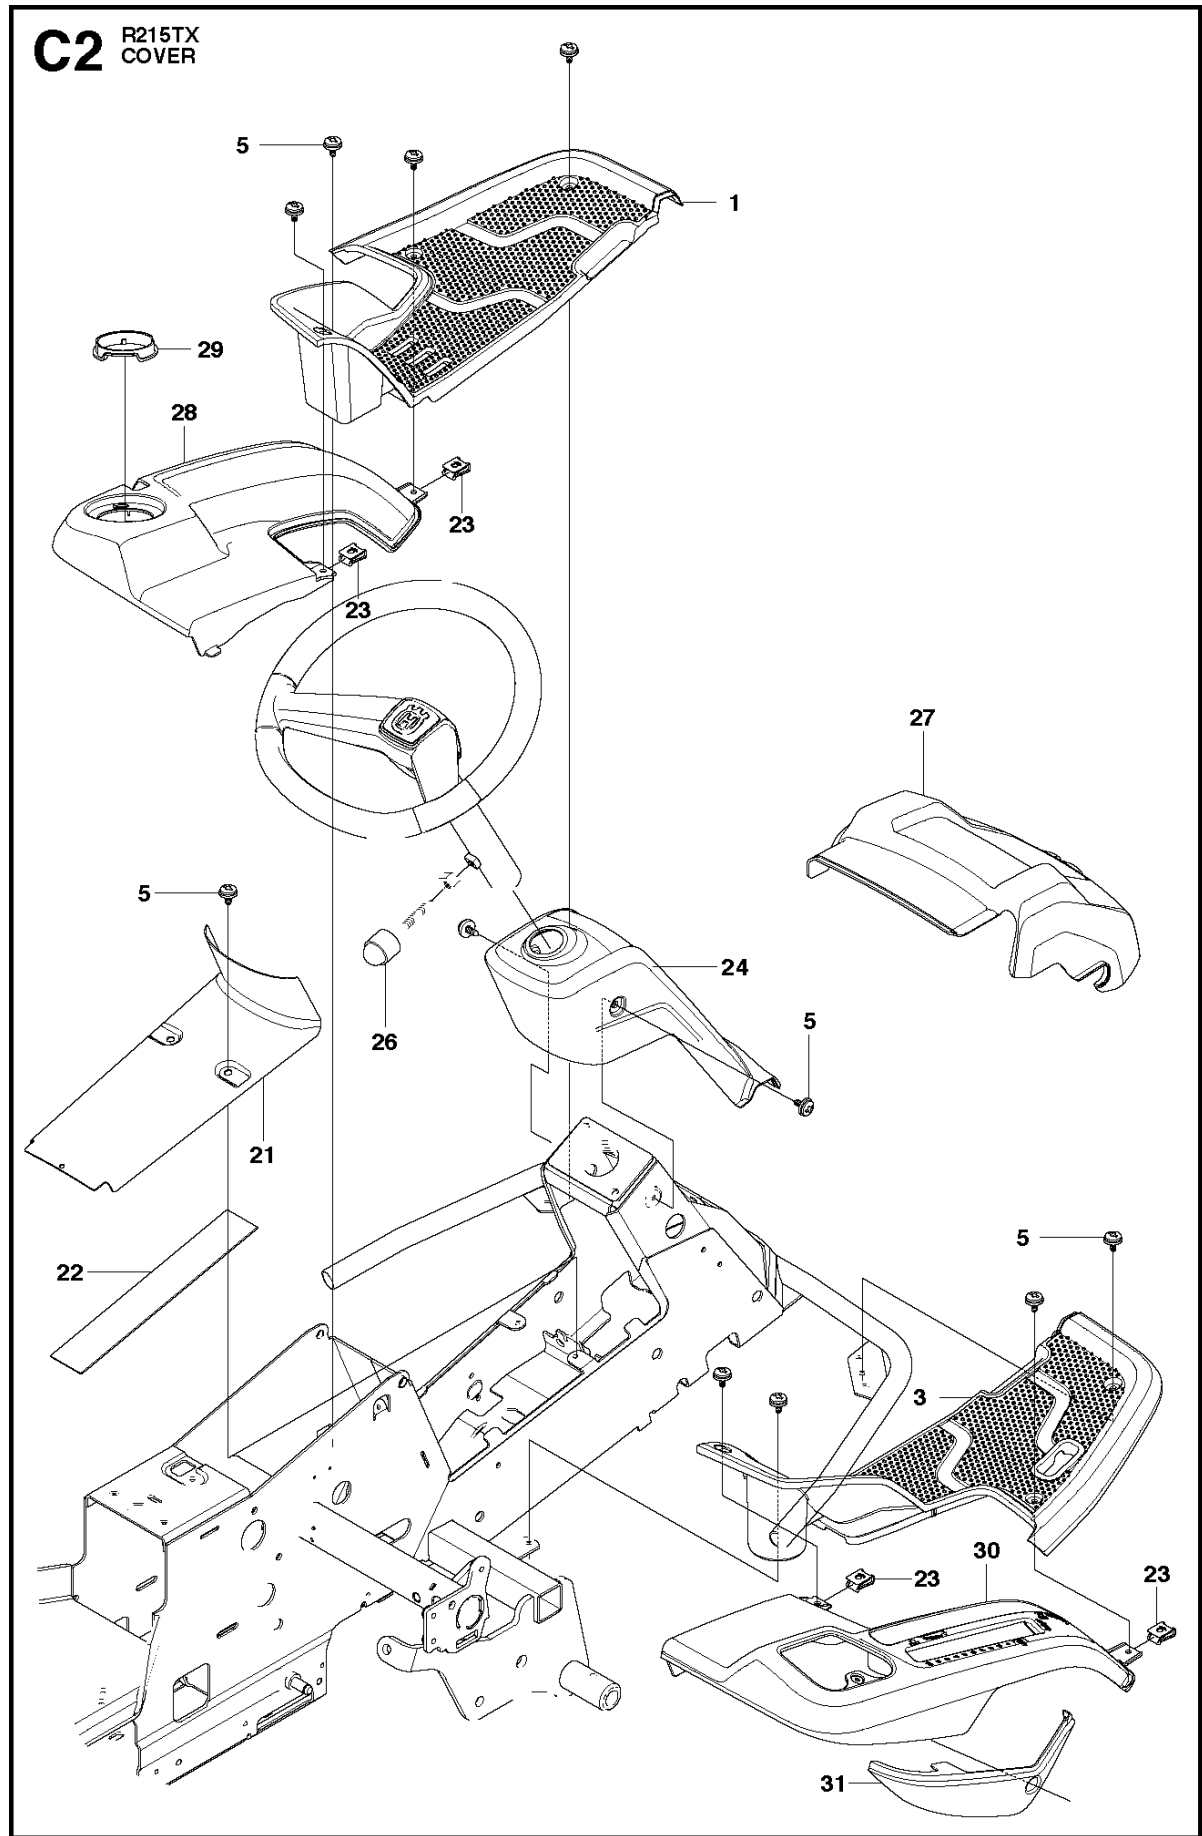

COVER

R215 TX, 966757201, 2012

Ref	Part No	Description	Remark	QTY KIT
1	577 72 93-01	FOOT PLATE		1
3	577 72 94-01	FOOT PLATE		1
5	544 40 05-01	SCREW		20
21	544 23 92-01	COVER		1
22	544 42 75-01	MAT		1
23	535 42 91-01	SPRING NUT		4
24	577 61 58-01	COVER		1
26	544 43 32-01	PROTECTIVE COVER		1
27	578 77 63-01	UNIT COVER		1
28	577 72 95-01	FENDER		1
29	577 76 45-01	LOCKING NUT		1
30	577 72 96-01	FENDER		1
31	577 73 75-01	CONTROL COVER		1