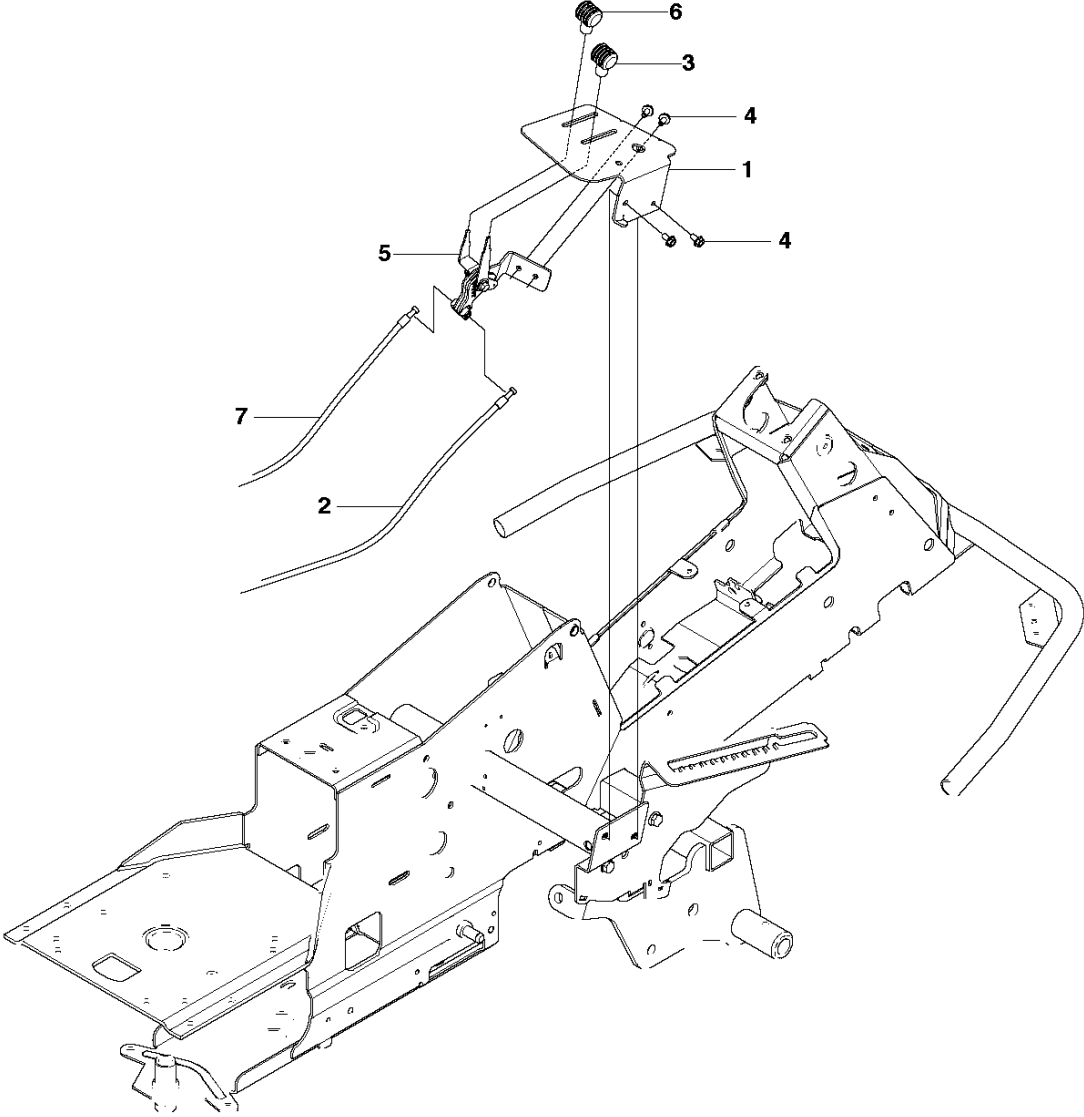

M R215TX
CONTROLS

CONTROLS

R215 TX, 966757201, 2012

Ref	Part No	Description	Remark	QTY KIT
1	578 03 31-01	SUPPORT		1
2	544 30 17-06	WIRE		1
3	506 88 91-01	KNOB		1
4	535 47 52-12	SCREW EHHFM		4
5	578 02 34-01	THROTTLE CONTROL		1
6	506 88 91-02	KNOB		1
7	544 30 17-07	WIRE		1