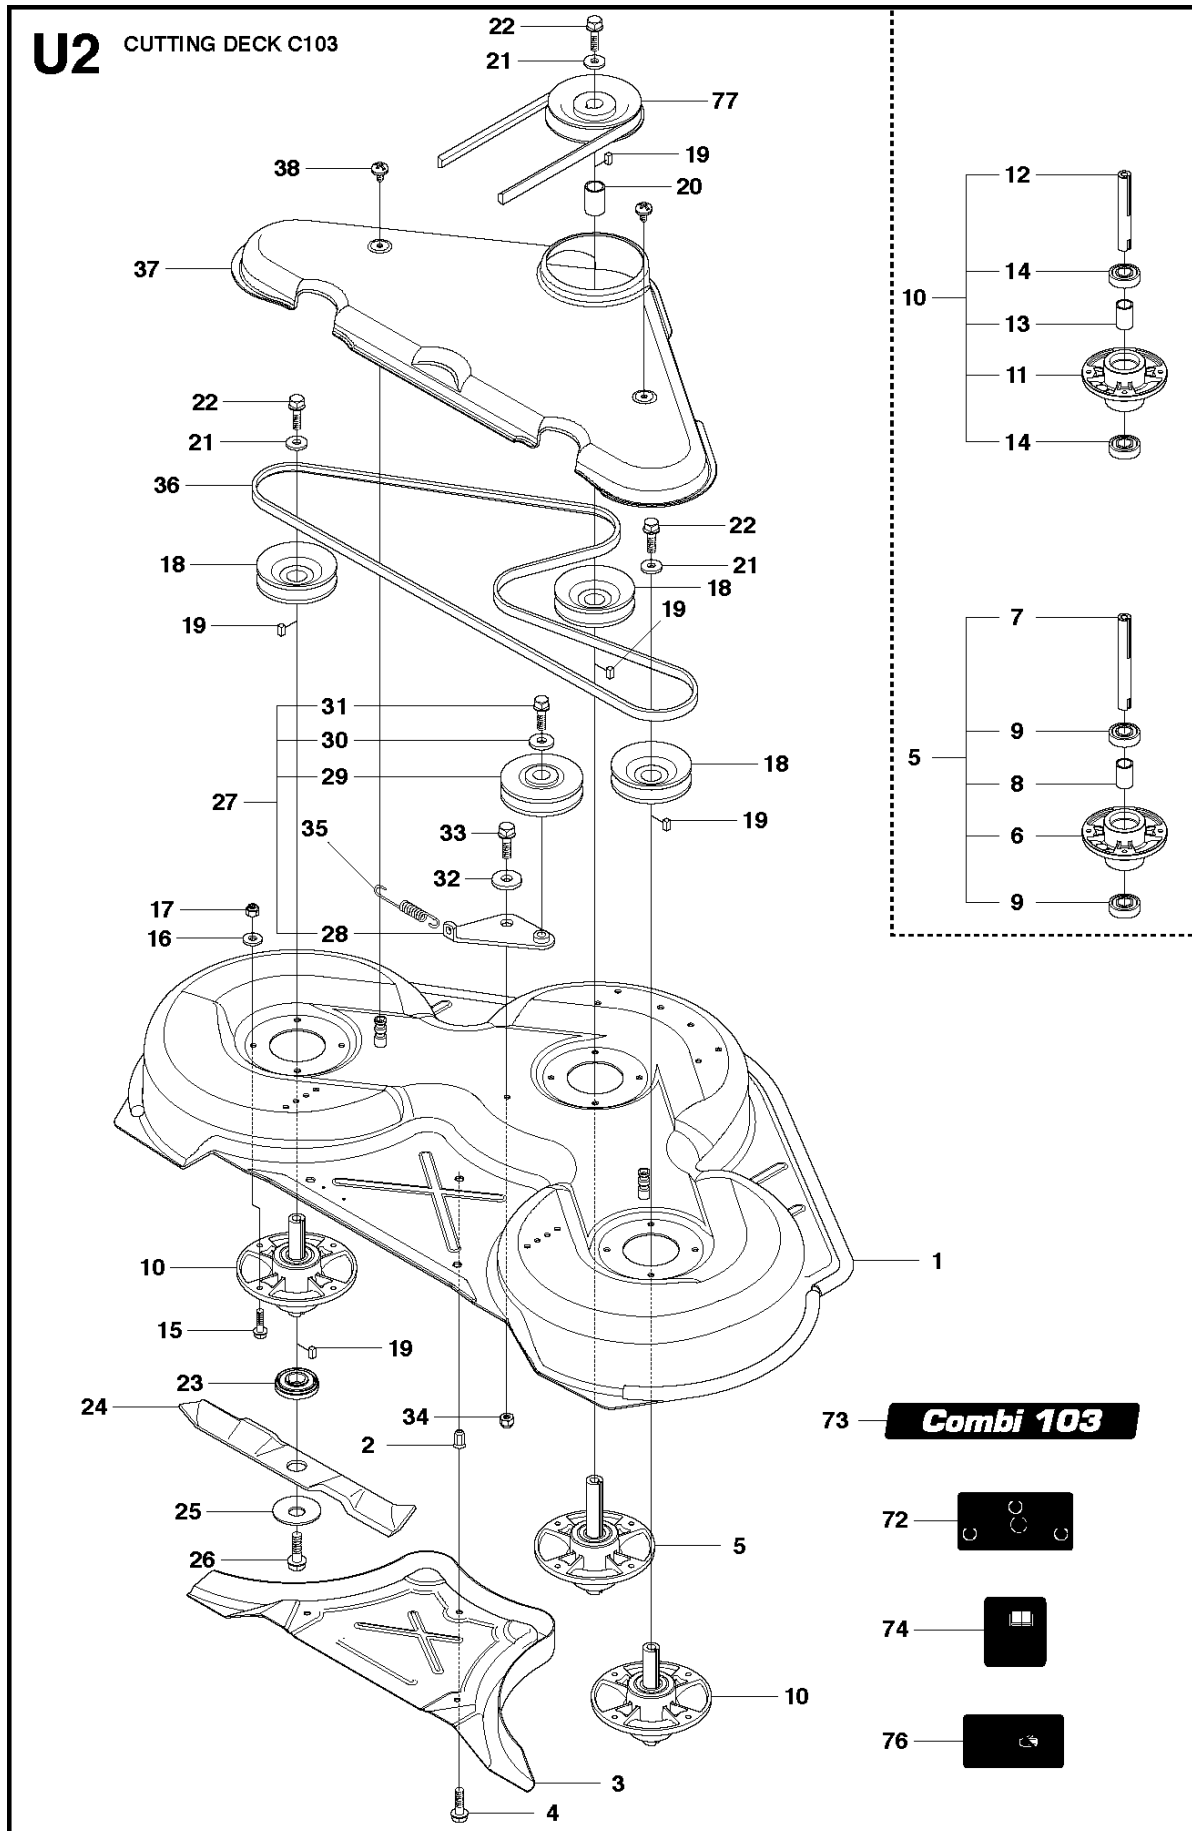

Ref	Part No	Description	Remark	QTY	KIT
1	504 56 98-05	DECK SHELL ASSY		1	
2	506 91 62-01	BLIND RIVET NUT		3	
3	544 44 92-01	PLUG		1	
4	506 57 01-04	SCREW EHHFM		3	
5	576 38 41-03	BLADE HOUSING ASSY		1	
6	576 38 42-01	BEARING HOUSING		1	5
7	576 38 43-03	SHAFT		1	5
8	576 38 44-01	SPACING SLEEVE		1	5
9	738 23 04-34	BALL BEARING		2	5
10	576 38 41-02	BLADE HOUSING ASSY		2	
11	576 38 42-01	BEARING HOUSING		1	10
12	576 38 43-02	SHAFT		1	10
13	576 38 44-01	SPACING SLEEVE		1	10
14	738 23 04-34	BALL BEARING		2	10
15	535 42 38-01	SCREW RSQM		12	
16	734 11 64-01	WASHER		12	
17	732 21 18-01	LOCK NUT		12	
18	506 92 21-01	PULLEY		3	
19	506 53 35-01	PARALLEL KEY		7	
20	544 06 80-03	SPACING SLEEVE		1	
21	734 11 74-41	WASHER		3	
22	544 11 41-01	SCREW EHHM		3	
23	535 50 42-02	BLADE BRACKET		3	
24	504 18 82-01	RIDE ON BLADE		3	
25	506 79 23-01	KNIFE PLATE		3	
26	544 11 41-01	SCREW EHHM		3	
27	506 54 07-01	BELT TENSIONER ASSY		1	
28	506 51 95-01	SPÄNNARM KPL.		1	27
29	506 53 27-01	PULLEY		1	27
30	734 11 64-41	WASHER		1	27
31	506 55 83-02	SCREW EHHFT		1	27
32	506 91 87-02	WASHER		1	
33	725 24 51-71	SCREW EHHM		1	
34	732 21 18-01	LOCK NUT		1	
35	506 53 31-01	SPRING		1	
36	506 76 85-01	DRIVE BELT		1	
37	544 09 61-01	BELT COVER		1	
38	544 40 05-01	SCREW		2	
72	506 78 97-01	LABEL		1	
73	544 23 81-03	LABEL		1	
74	506 92 90-01	LABEL		1	
76	574 51 00-01	DECAL		1	
77	506 77 86-01	PULLEY		1