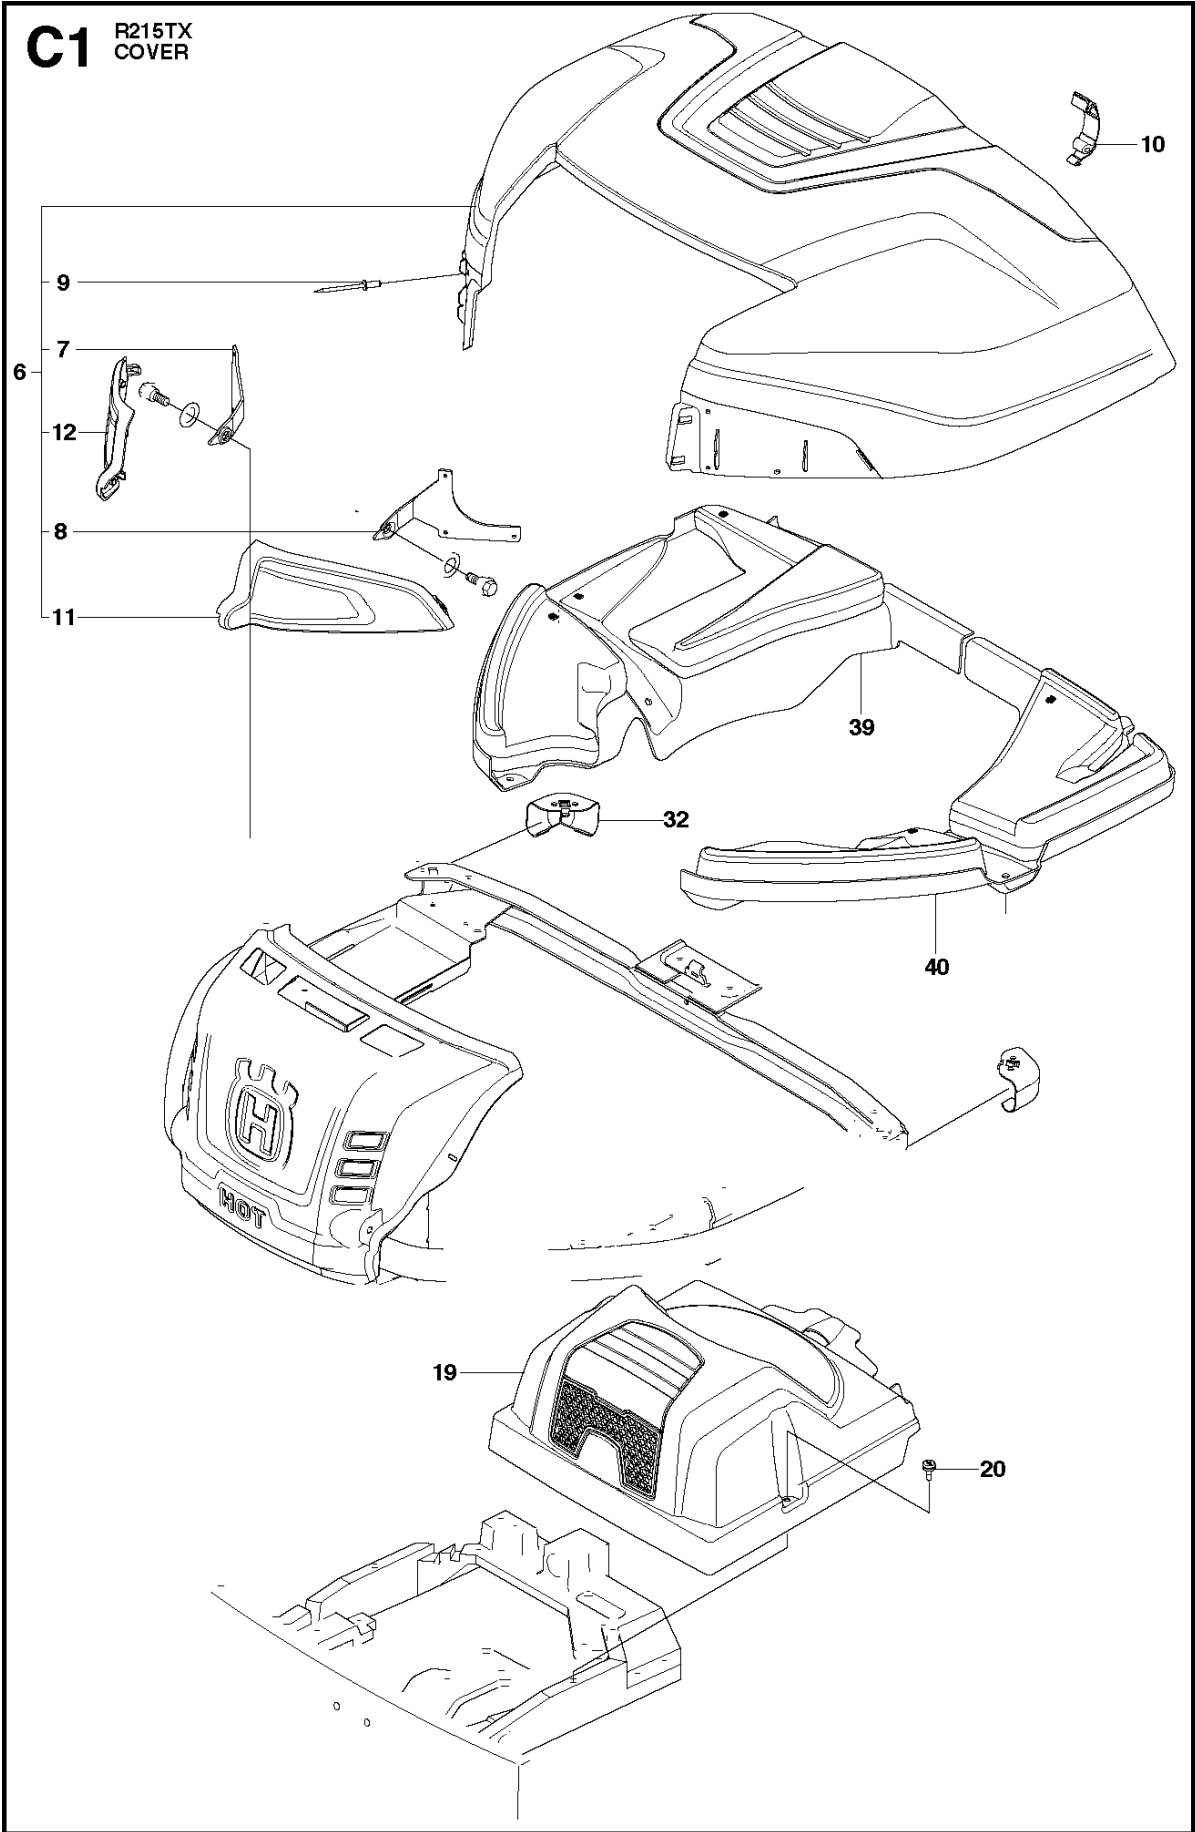

COVER

R215 TX, 966757201, 2012

Ref	Part No	Description	Remark	QTY	KIT
6	577 61 47-05	ENGINE HOOD ASSY		1	
7	578 11 37-01	HINGE		1	6
8	578 11 37-02	HINGE		1	6
9	722 79 54-02	RIVET		6	6
10	503 89 47-03	SNAP		1	
11	577 61 26-02	COVER		1	6
12	577 61 26-01	COVER		1	6
19	578 26 13-01	TRANSMISSION COVER		1	
20	574 85 62-01	SCREW		2	
32	577 90 33-01	PLUG		2	
39	578 36 20-01	INSULATION		1	
40	578 36 21-01	INSULATION		1