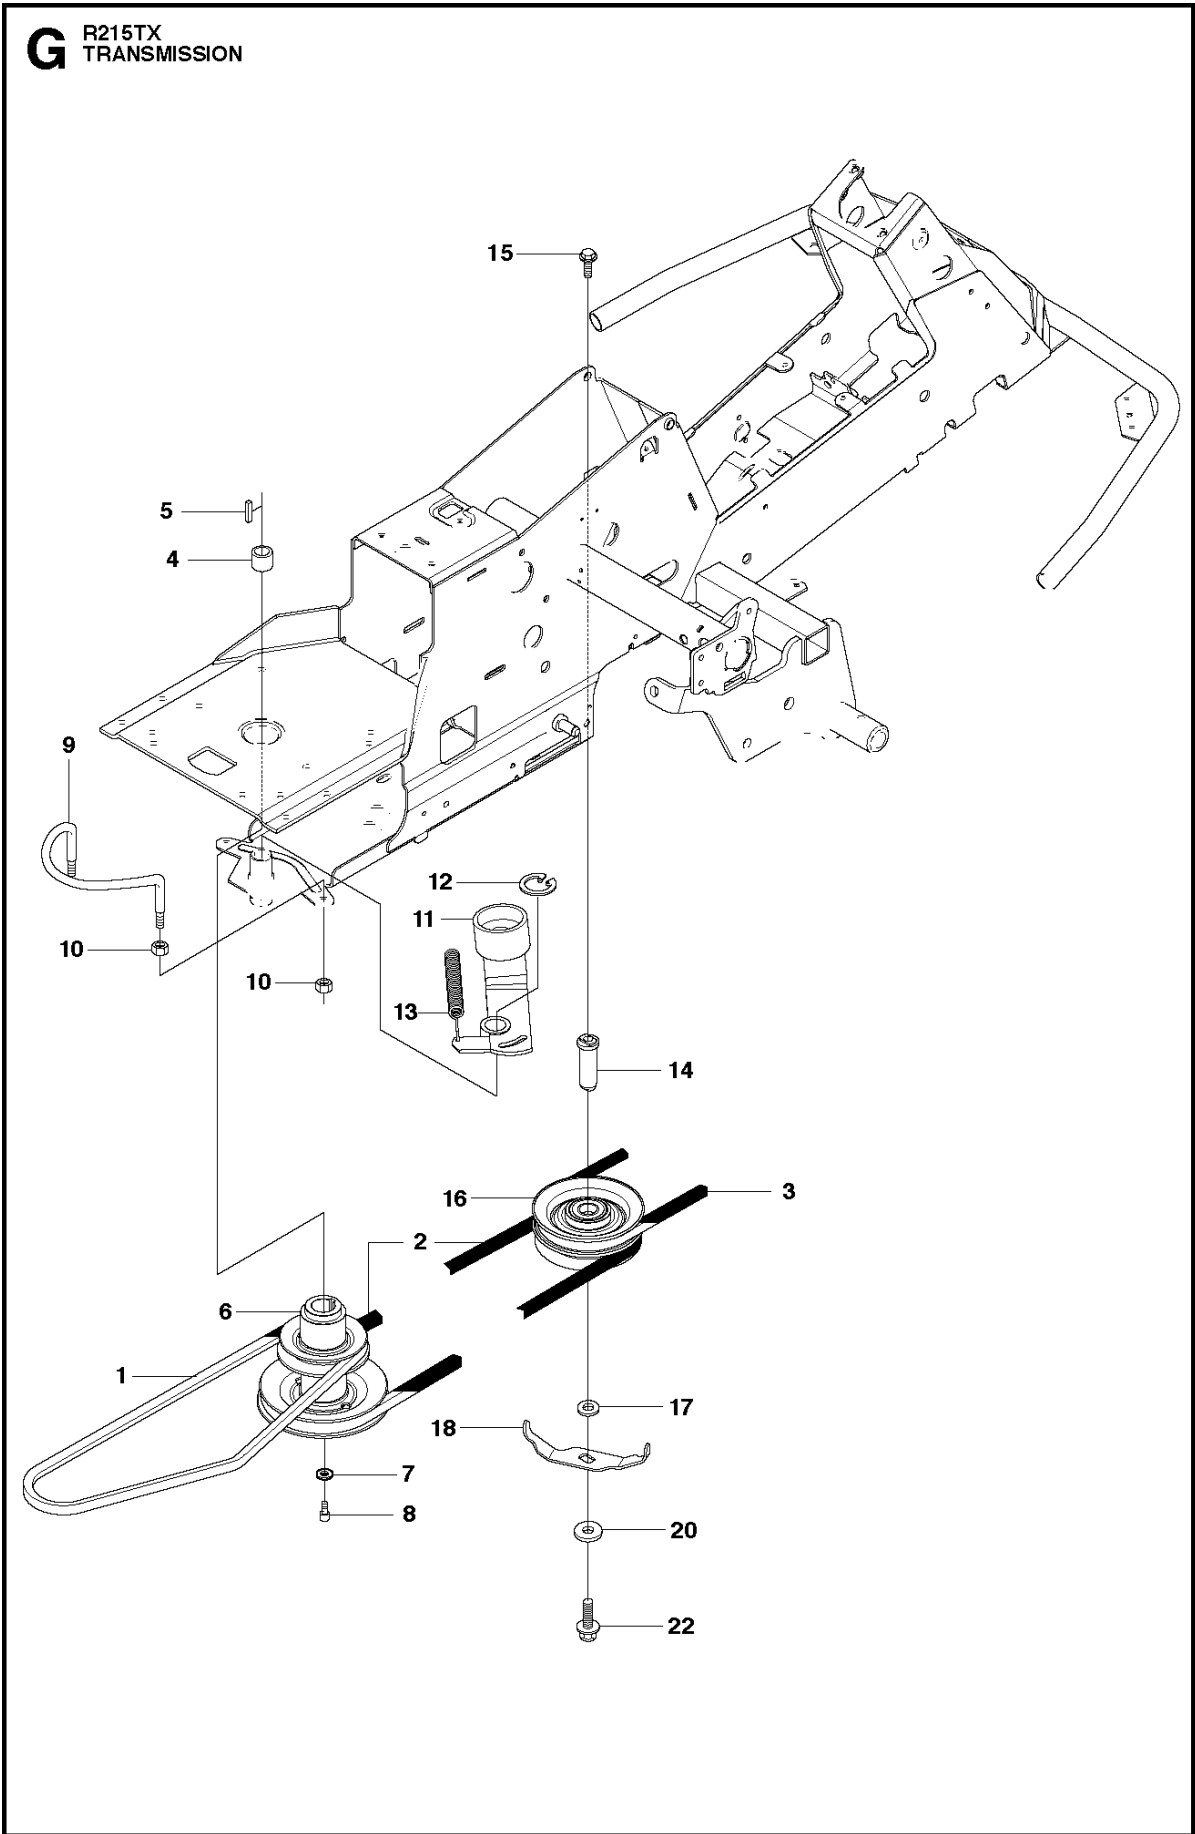

TRANSMISSION

R215 TX, 966757201, 2012

Ref	Part No	Description	Remark	QTY KIT
1	522 93 03-01	BELT		1
2	544 40 02-01	BELT		1
3	544 23 89-01	BELT		1
4	506 50 92-01	SPACING SLEEVE		1
5	506 55 59-01	WEDGE		1
6	535 48 24-01	PULLEY		1
7	506 59 75-01	WASHER		1
8	506 55 60-02	SCREW UNC		1
9	506 66 45-01	BELT GUIDE		1
10	731 23 20-51	HEXAGON NUT		4
11	535 48 44-01	BELT TENSIONER ASSY		1
12	735 31 26-00	CIRCLIP		1
13	506 66 56-01	SPRING		1
14	544 42 61-01	SHAFT		1
15	506 67 54-02	SCREW EHHFM		1
16	535 48 22-01	MELLANHJUL		1
17	506 77 57-01	WASHER		1
18	544 40 53-01	BELT GUIDE		1
20	506 59 75-01	WASHER		1
22	506 57 01-05	SCREW EHHFM		1