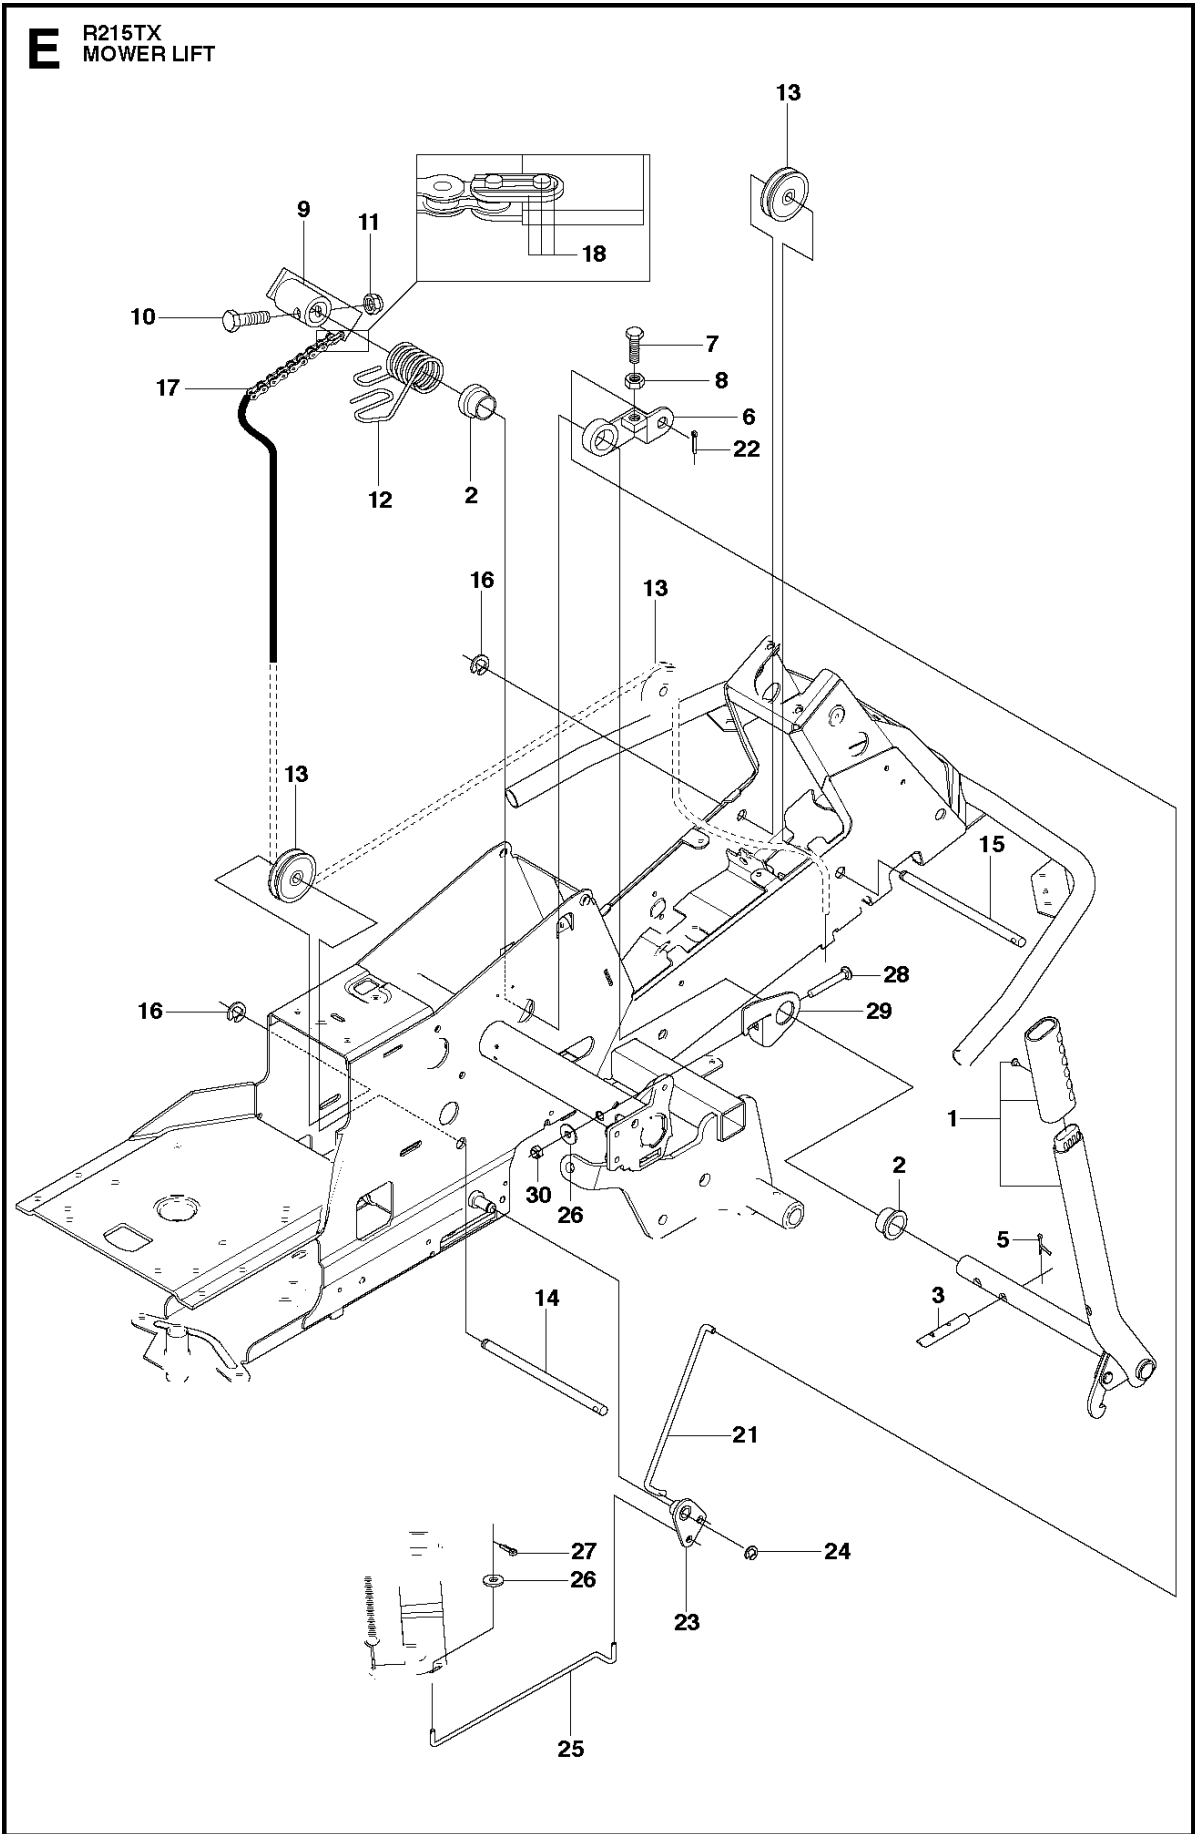

MOWER LIFT / DECK LIFT

R215 TX, 966757201, 2012

Ref	Part No	Description	Remark	QTY KIT
1	577 96 67-01	LIFTING LEVER ASSY		1
2	506 55 65-01	BEARING		2
3	525 40 66-01	PEN		1
5	721 61 83-01	SPLIT PIN		1
6	506 78 43-01	LINK ASSY		1
7	725 24 97-51	SCREW		1
8	731 23 20-51	HEXAGON NUT		1
9	544 43 36-01	LIFTING ARM		1
10	725 25 42-51	SCREW EHHM		1
11	732 25 22-01	HEXAGON LOCKING NUT		1
12	506 91 68-01	SPRING		1
13	506 90 56-01	OFFSET PULLEY		2
14	506 90 57-01	SHAFT		1
15	506 90 57-02	SHAFT		1
16	735 31 18-20	E-CLIP		2
17	506 55 46-09	CHAIN		1
18	506 55 47-01	LINKAGE		1
21	544 45 69-01	CONNECTION ROD		1
22	721 61 83-01	SPLIT PIN		1
23	544 37 86-01	LINK		1
24	735 31 14-20	E-CLIP		1
25	544 44 88-01	CONNECTION ROD		1
26	734 11 64-41	WASHER		2
27	721 61 83-01	SPLIT PIN		1
28	535 42 38-03	SCREW RSQM		1
29	577 99 95-01	SHEET		1
30	732 21 18-01	LOCK NUT		1