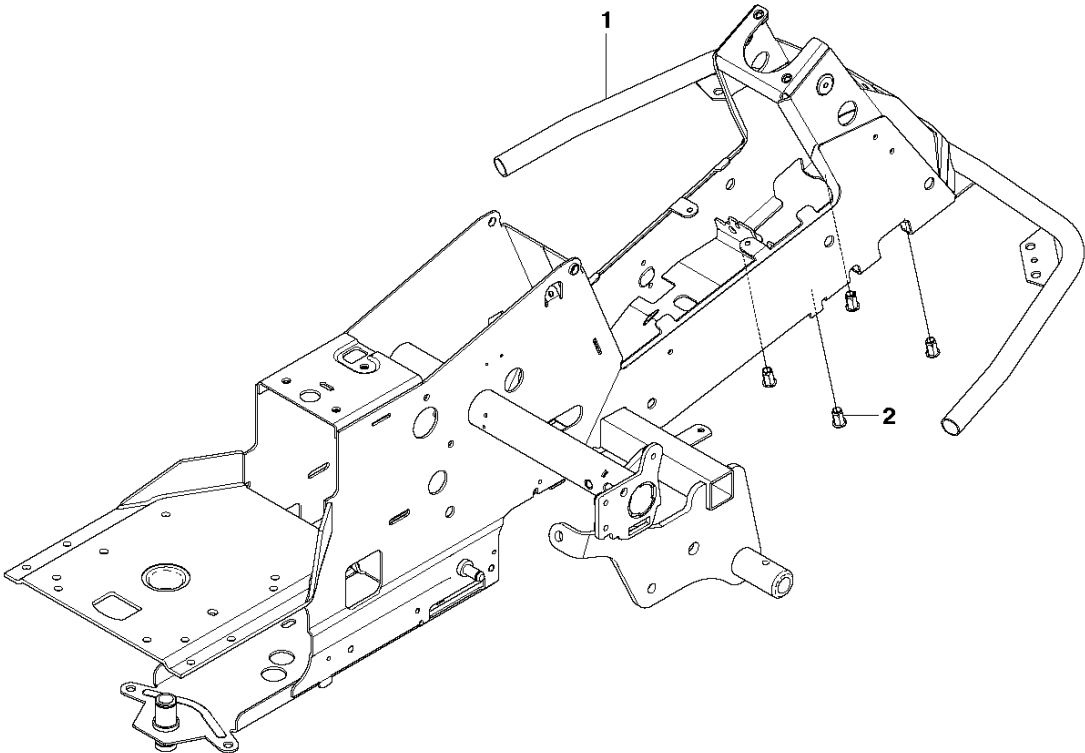

F R215TX
CHASSIS

CHASSIS & ENCLOSURES

R215 TX, 966757201, 2012

Ref	Part No	Description	Remark	QTY KIT
1	577 93 90-01	CHASSIS		1
2	506 91 62-01	BLIND RIVET NUT		4