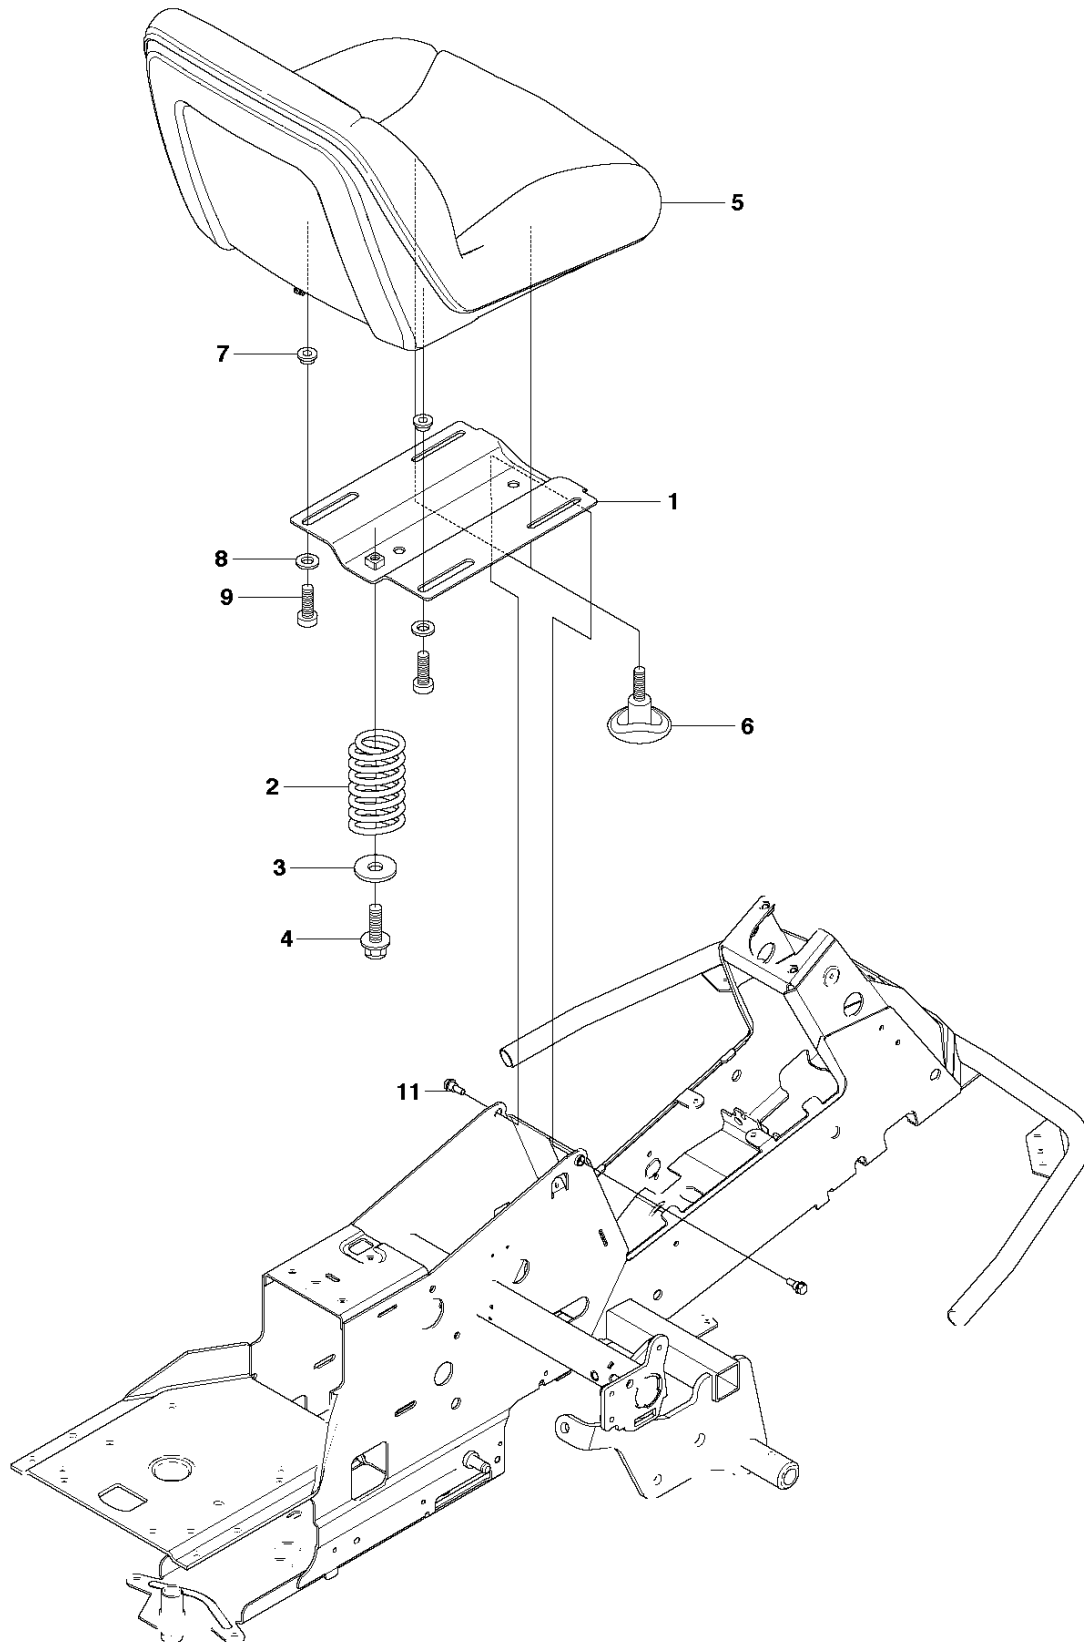

A R215TX
SEAT

SEAT

R215 TX, 966757201, 2012

Ref	Part No	Description	Remark	QTY KIT
1	573 99 50-03	SEAT BRACKET		1
2	506 91 53-01	COMPRESSION SPRING		1
3	734 11 74-41	WASHER		1
4	725 24 93-71	SCREW EHHM		1
5	544 43 33-01	SEAT		1
6	506 56 55-01	JUSTERVRED		2
7	506 56 53-01	BUSHING		2
8	734 11 64-41	WASHER		2
9	506 55 63-01	SCREW UNC		1
11	506 59 74-01	SCREW		1