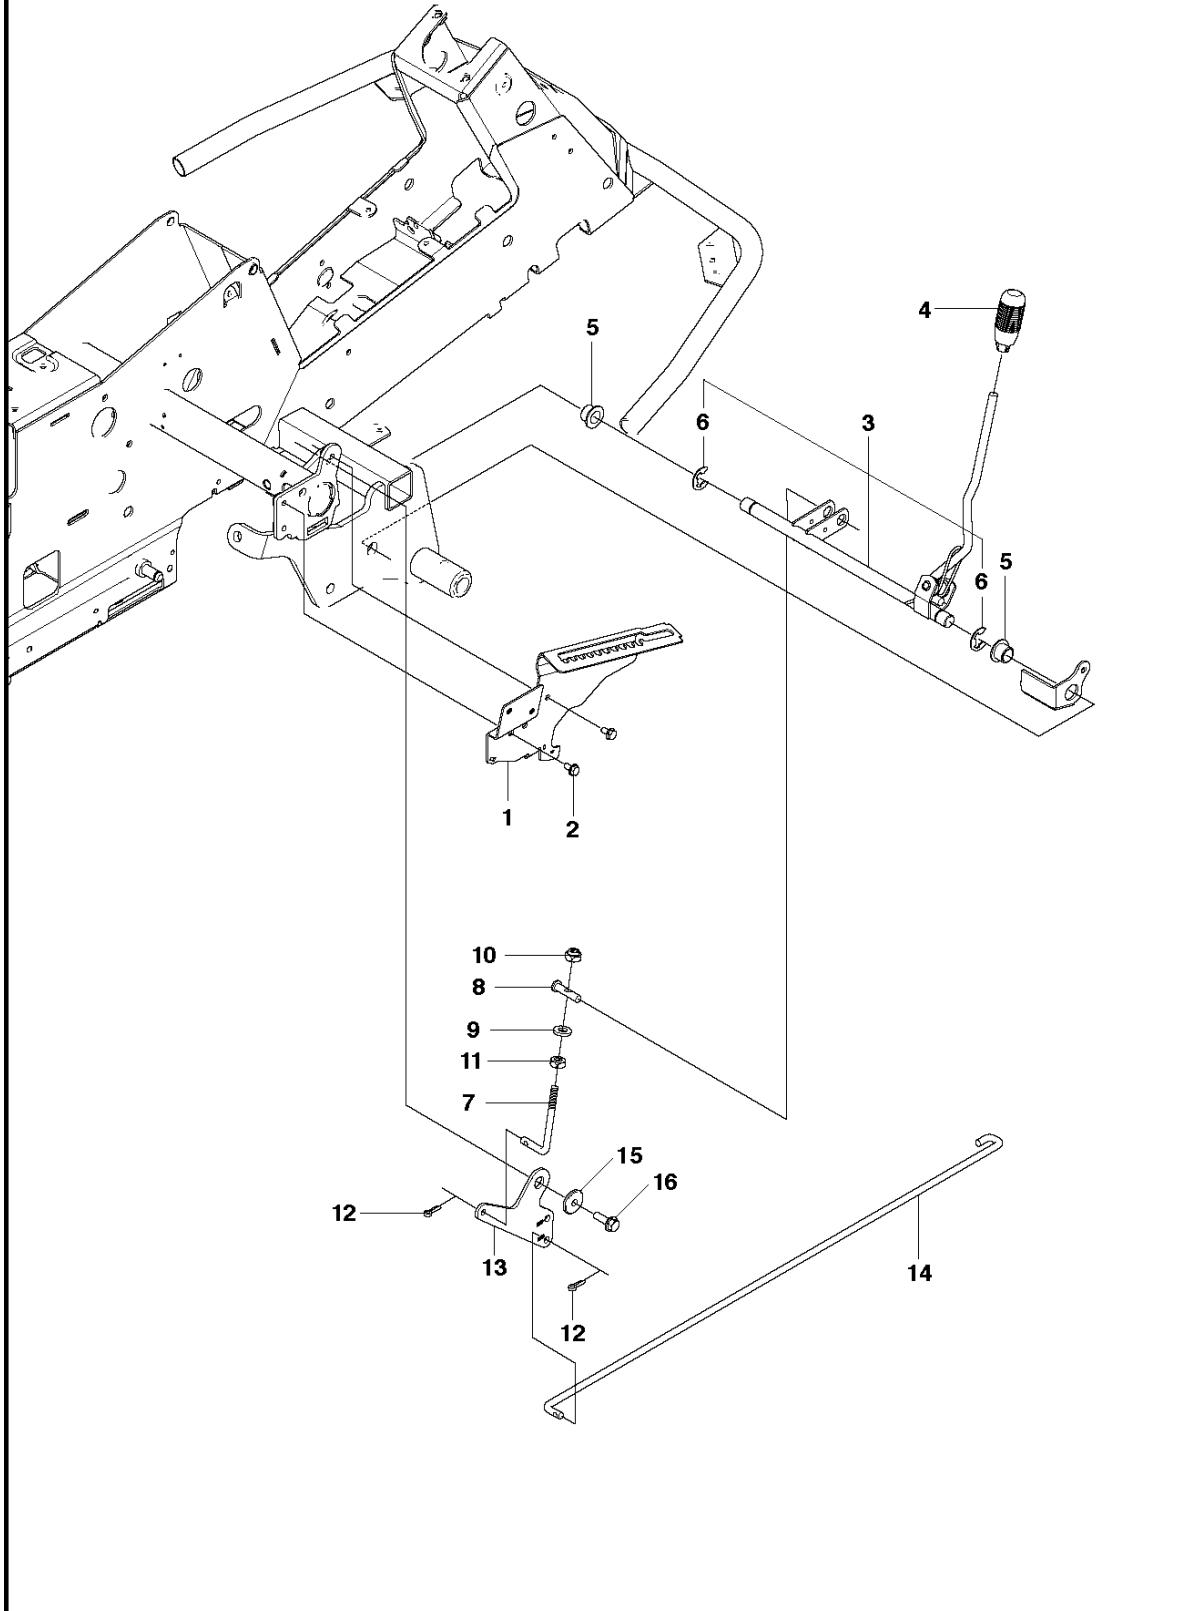

D R215TX
HEIGHT ADJUSTMENT

HEIGHT ADJUSTMENT

R215 TX, 966757201, 2012

Ref	Part No	Description	Remark	QTY KIT
1	578 00 13-02	BRACKET		1
2	506 57 01-03	SCREW EHHFM		2
3	577 99 99-01	ADJUSTER		1
4	506 54 20-01	HANDLE		1
5	506 55 43-01	BEARING		2
6	735 31 22-20	E-CLIP		2
7	506 90 82-01	HEIGHT ROD		1
8	506 78 46-01	PEN		1
9	734 11 72-01	WASHER		1
10	732 21 18-01	LOCK NUT		1
11	731 23 18-01	HEXAGON NUT		1
12	721 61 83-01	SPLIT PIN		2
13	578 04 07-01	LINK		1
14	544 22 70-01	CONNECTION ROD		1
15	506 91 87-02	WASHER		1
16	506 57 01-05	SCREW EHHFM		1