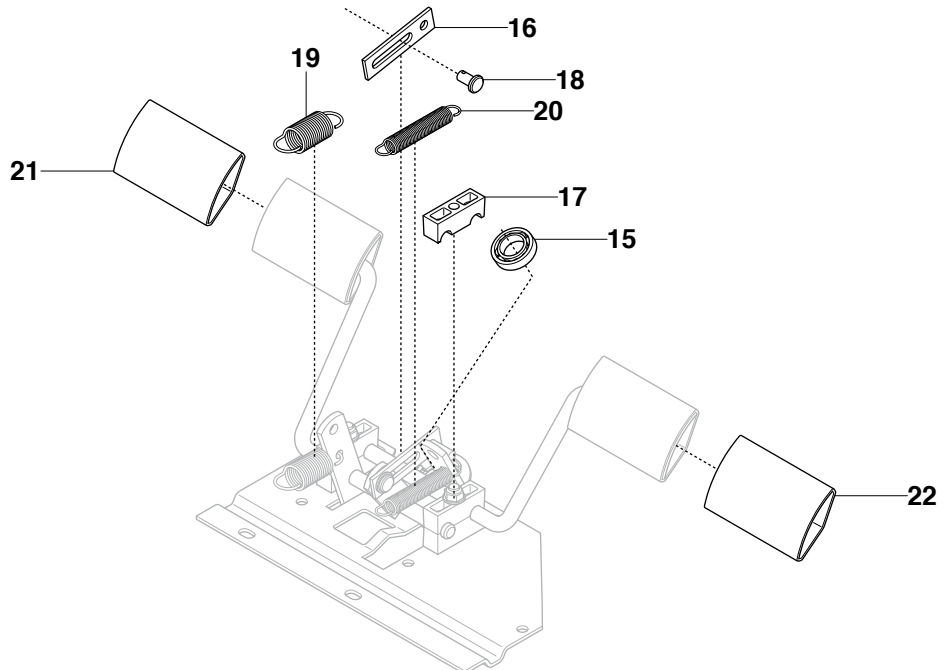

N RIDER R13C5
PEDALS

PEDALS