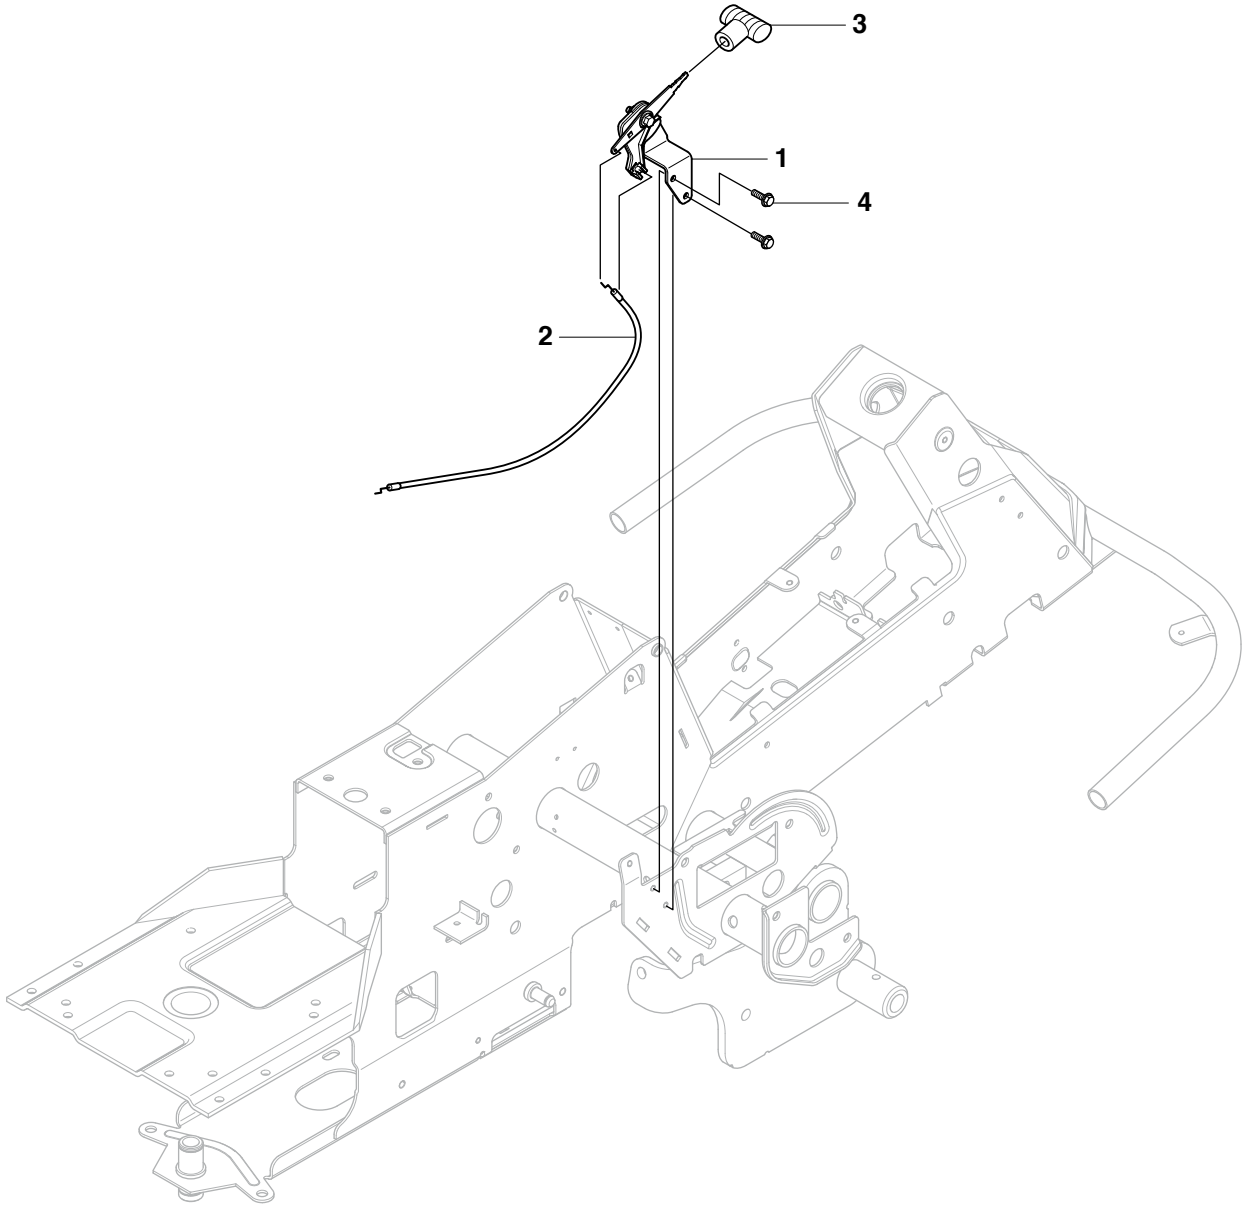

L RIDER R13C5
CONTROLS

CONTROLS

Position	Article	Quantity	Notes	Kit
1	544 30 15-01	1		
2	544 30 17-01	1		
3	506 88 91-01	1		
4	725 23 64-61	2		

544R2001-G