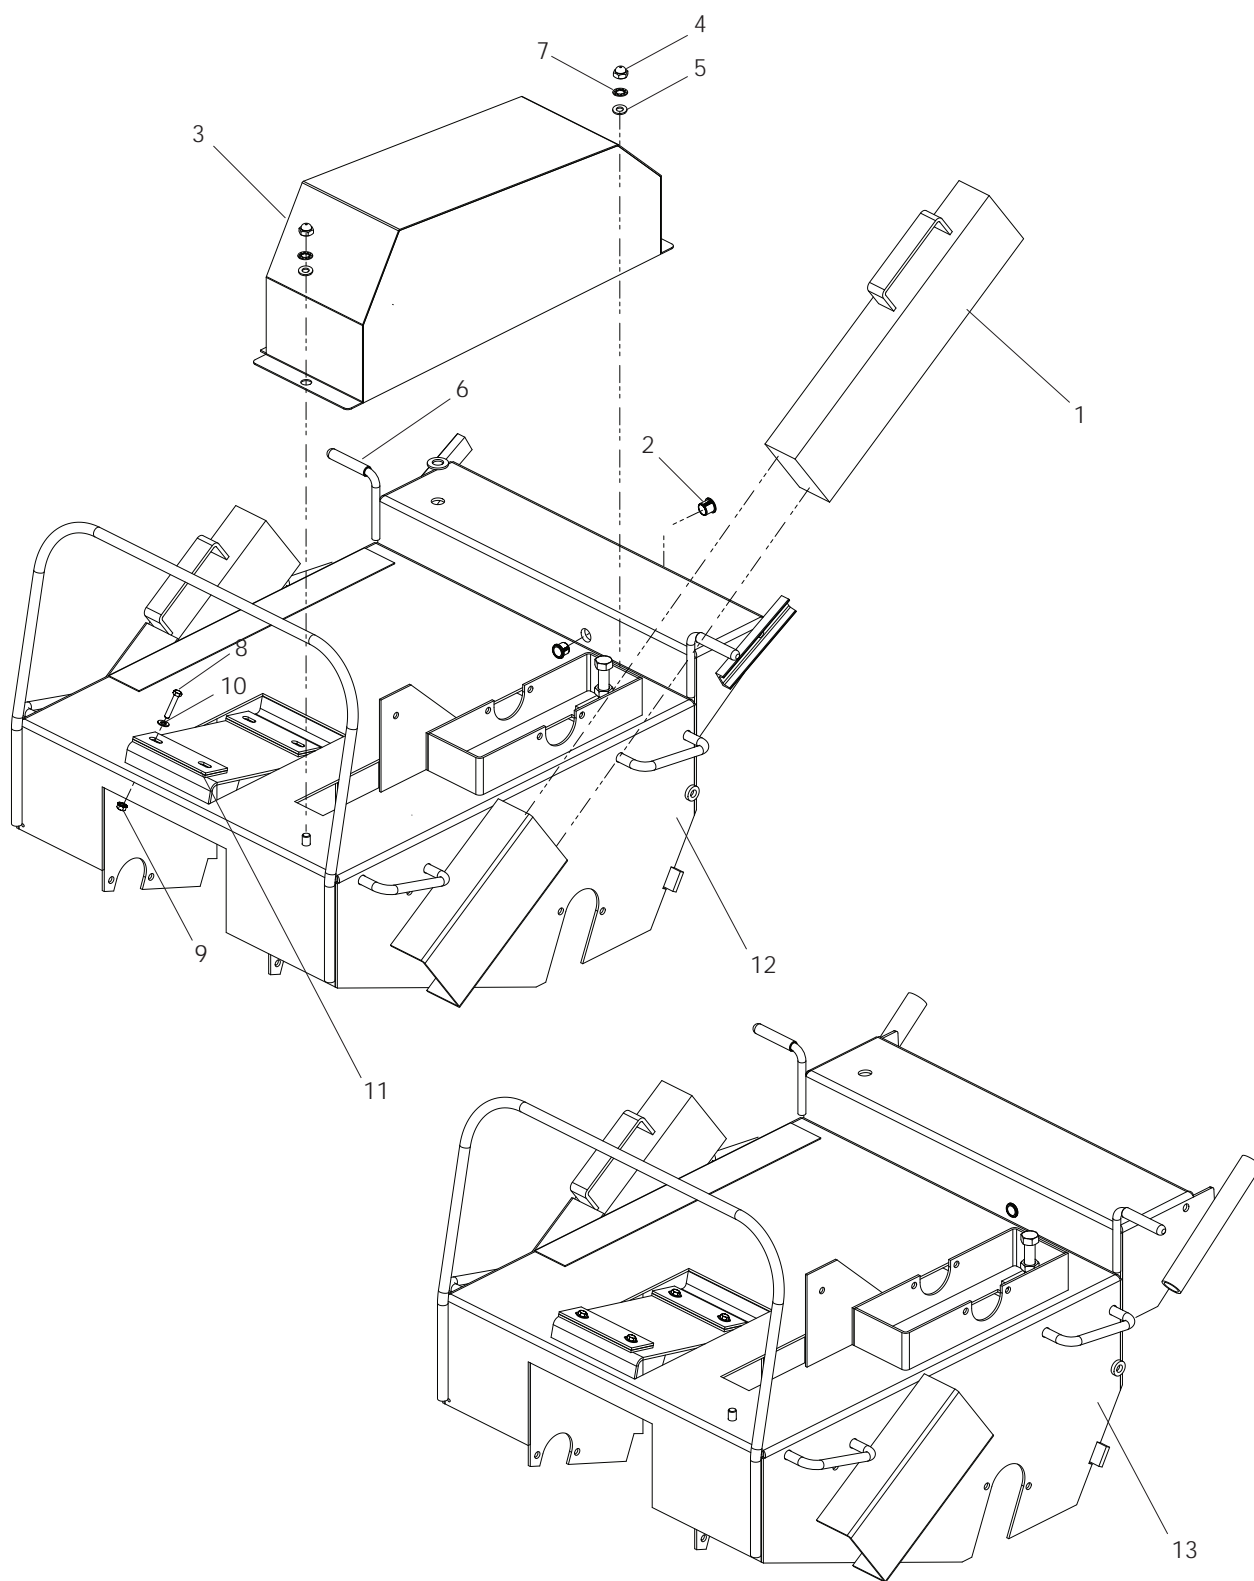

CHASSIS / FRAME

Model AR19