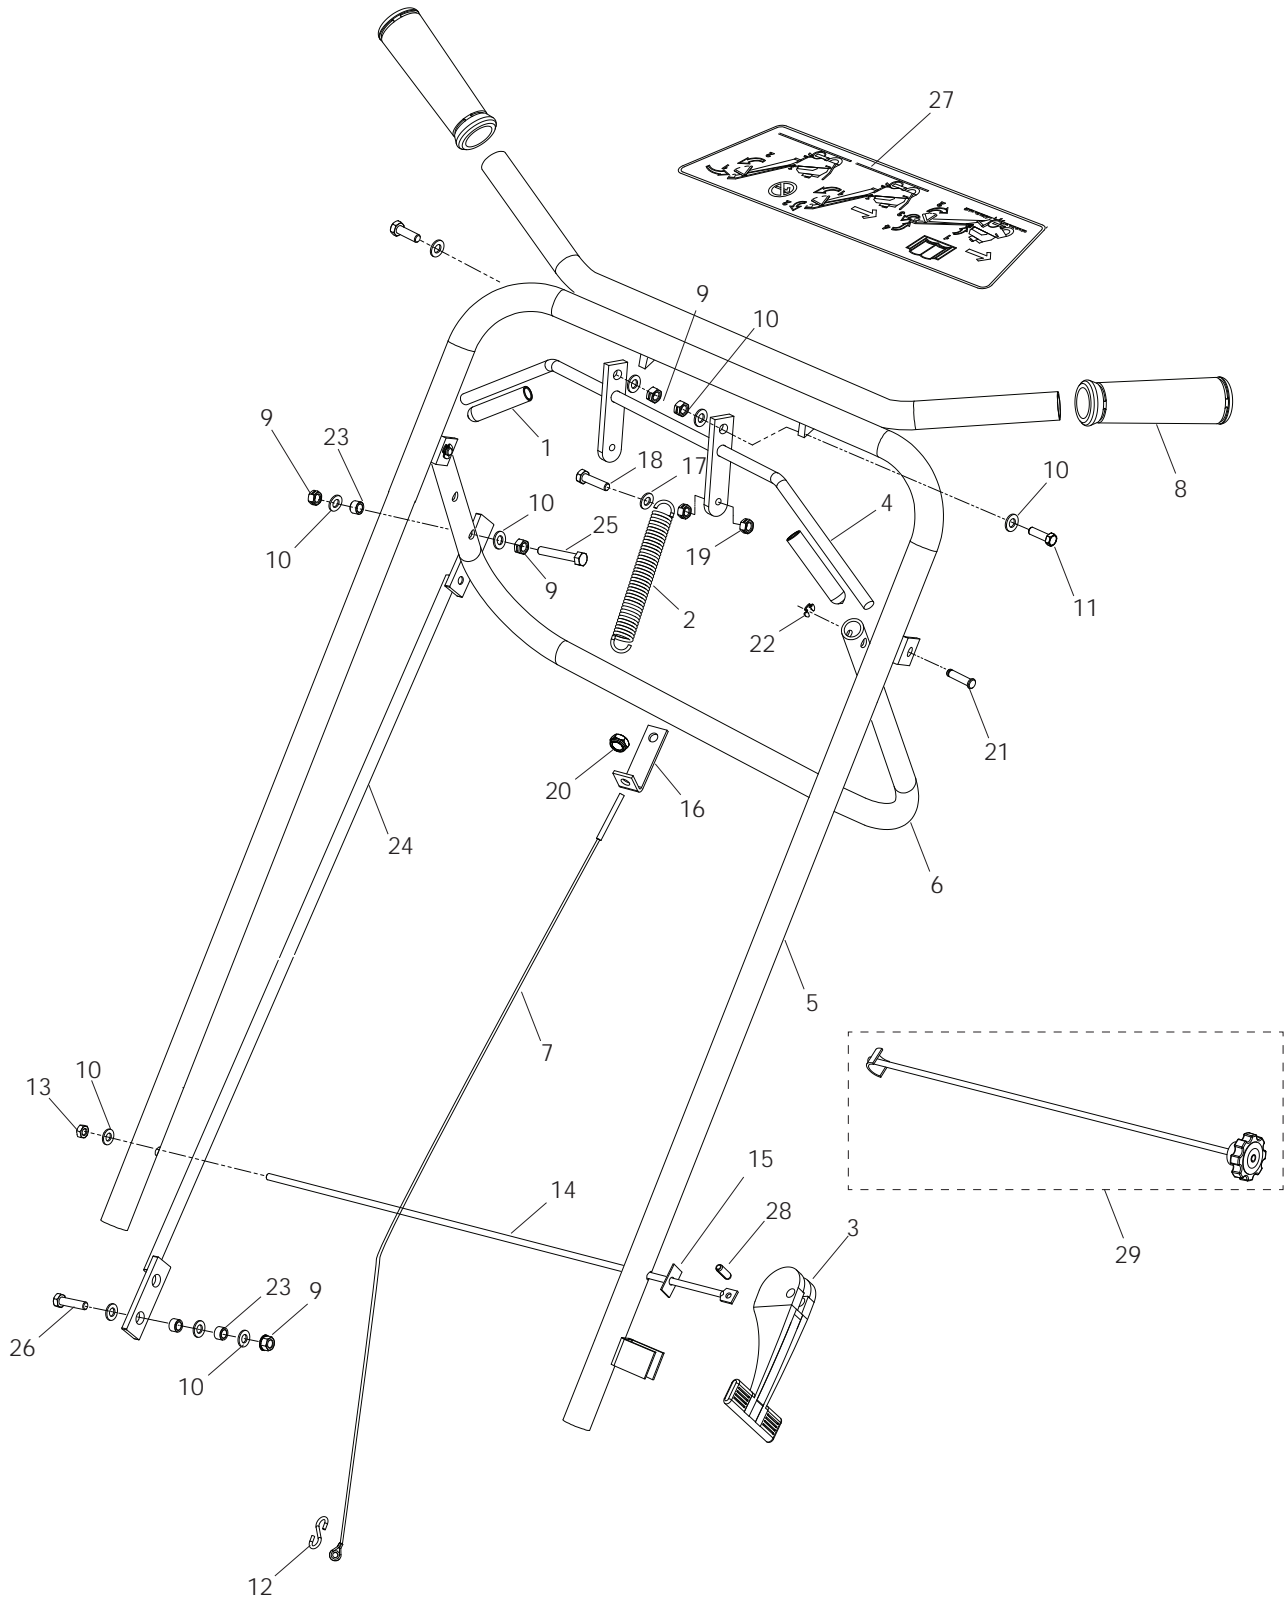

HANDLE

Model AR19
Cam Lock

For Units produced prior to Serial Number 084573366