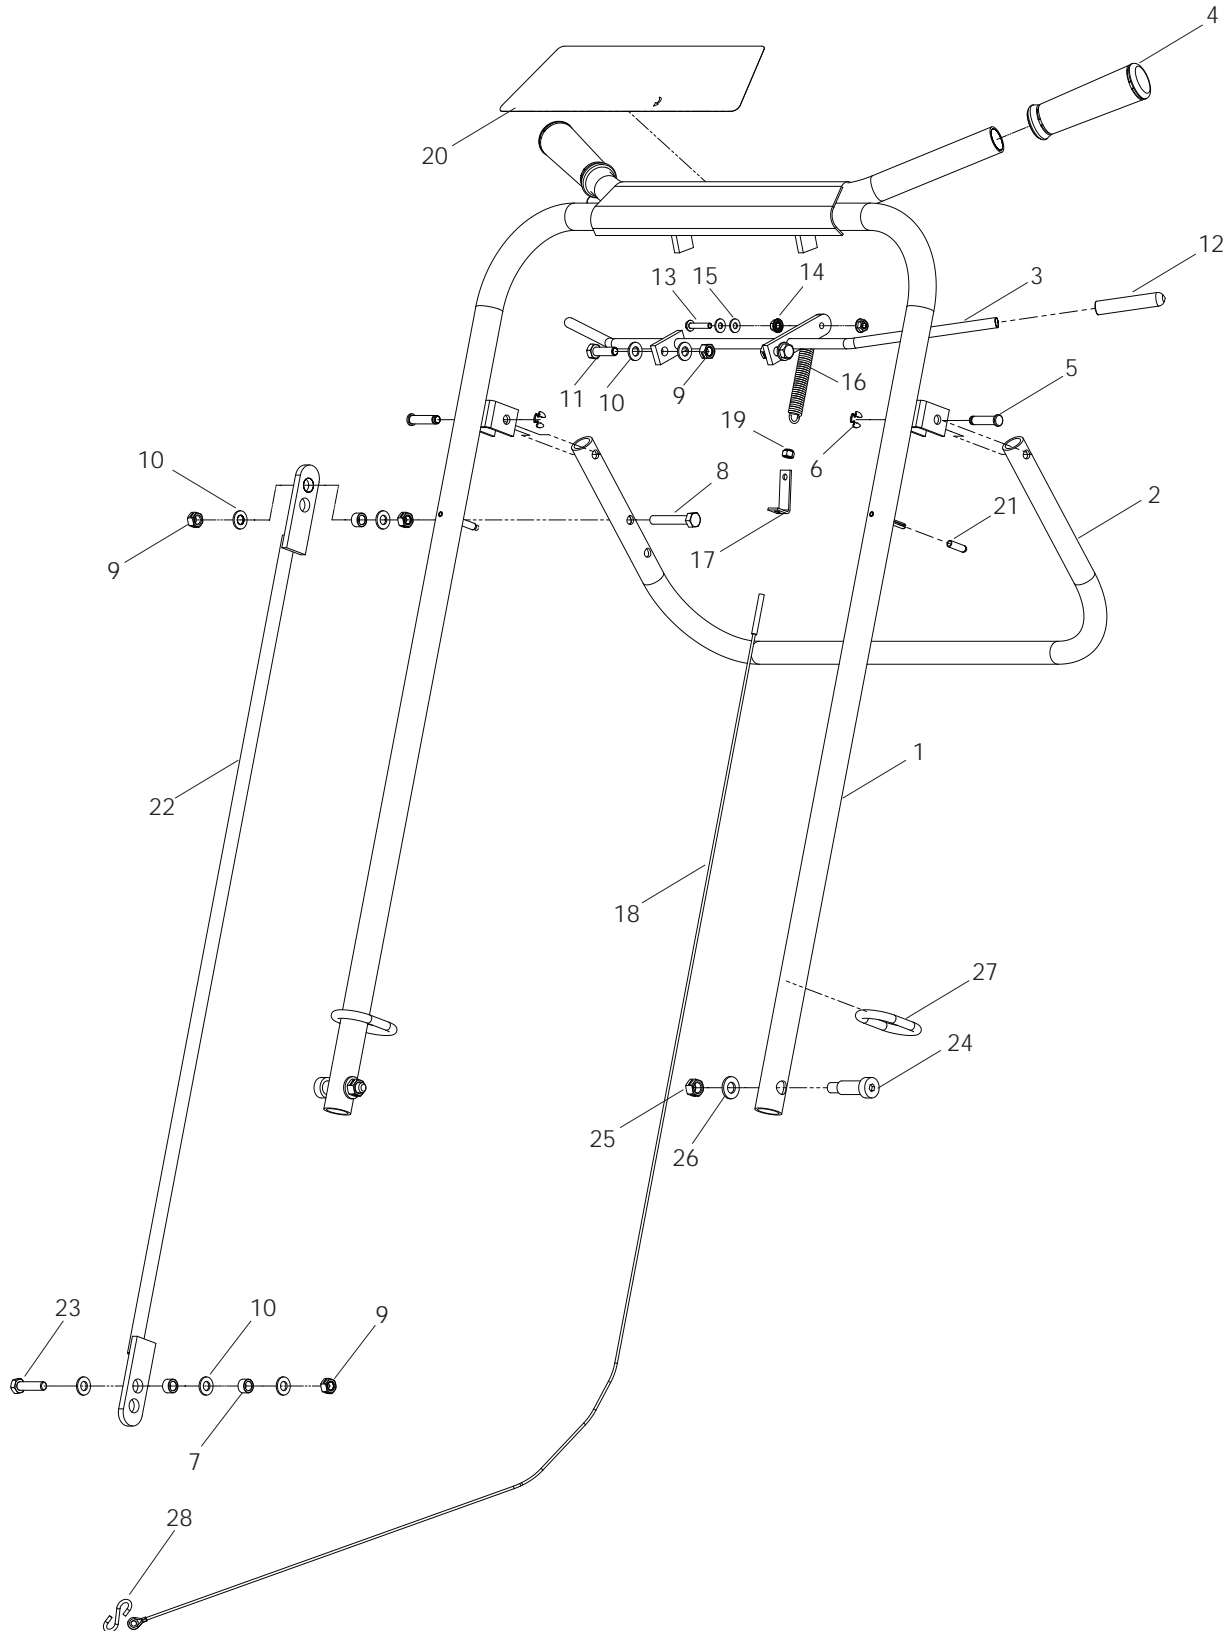

HANDLE

Model AR19

Link Lock

For Units produced after Serial Number 084573366