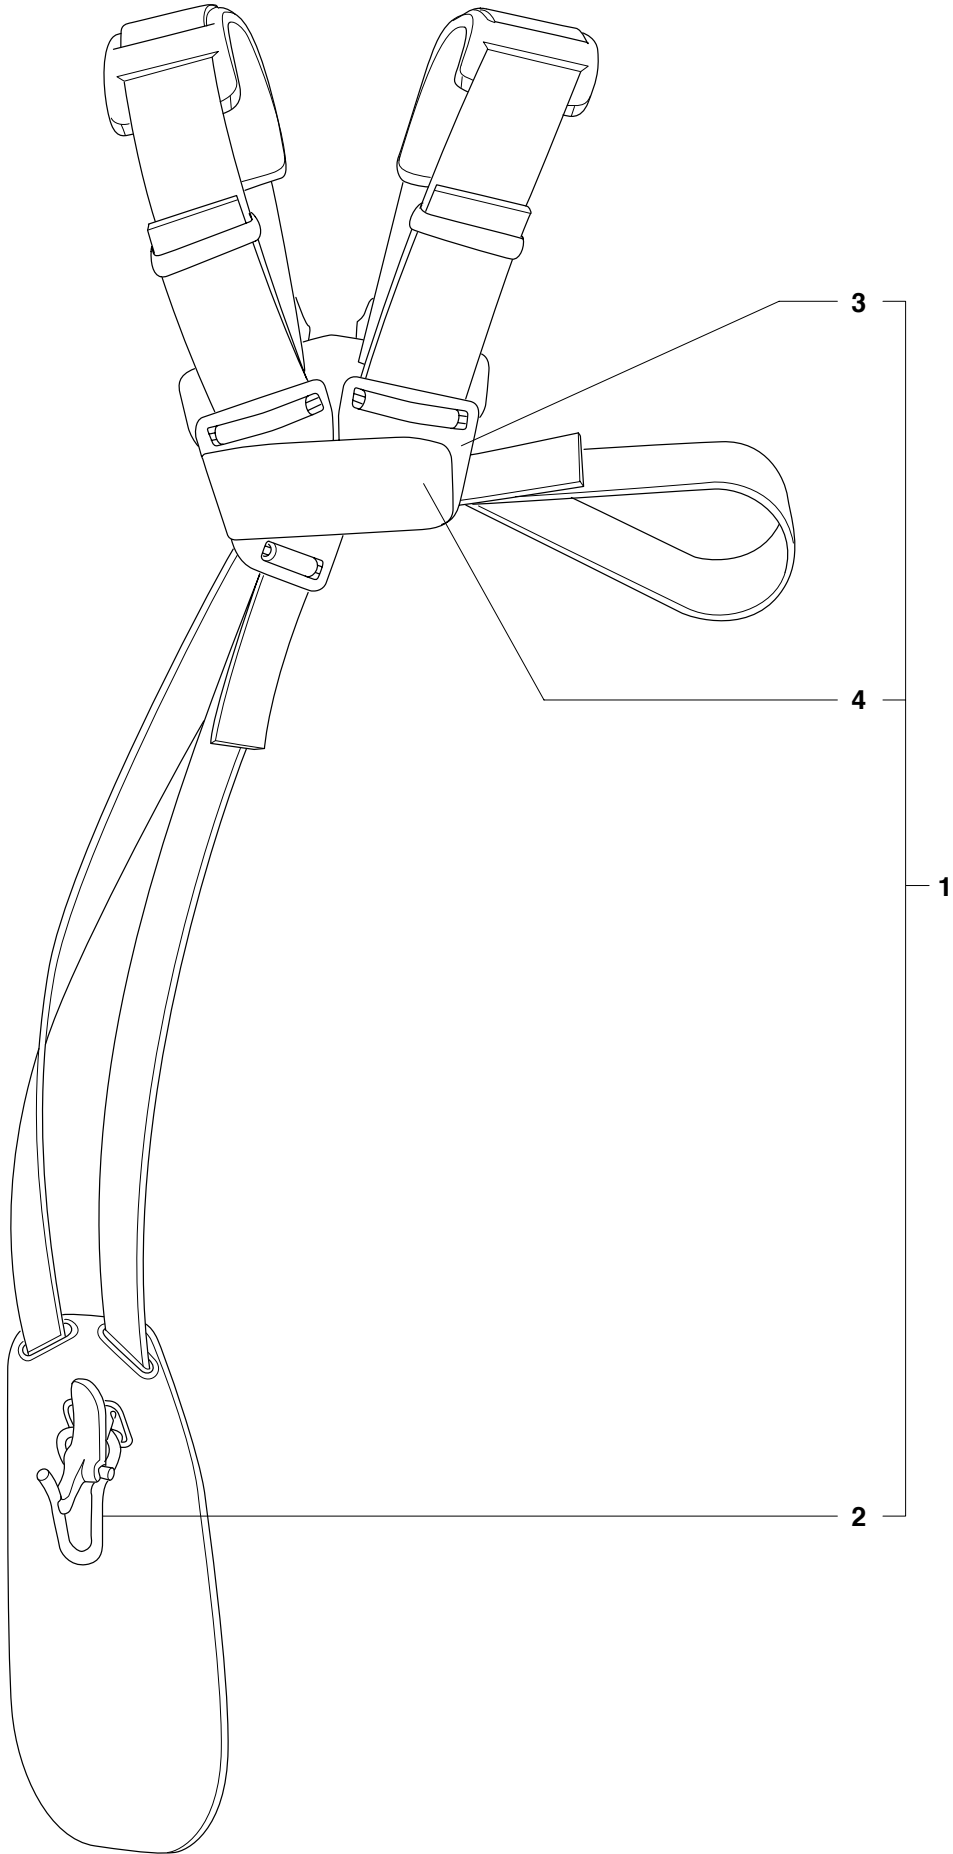

S 243RJ, 543RS
HARNESS

Position	Article	Quantity	Notes	Kit
1	537 21 63-01	1		
2	502 02 28-02	1		1
3	503 73 40-01	1		1
4	503 73 41-02	1		1