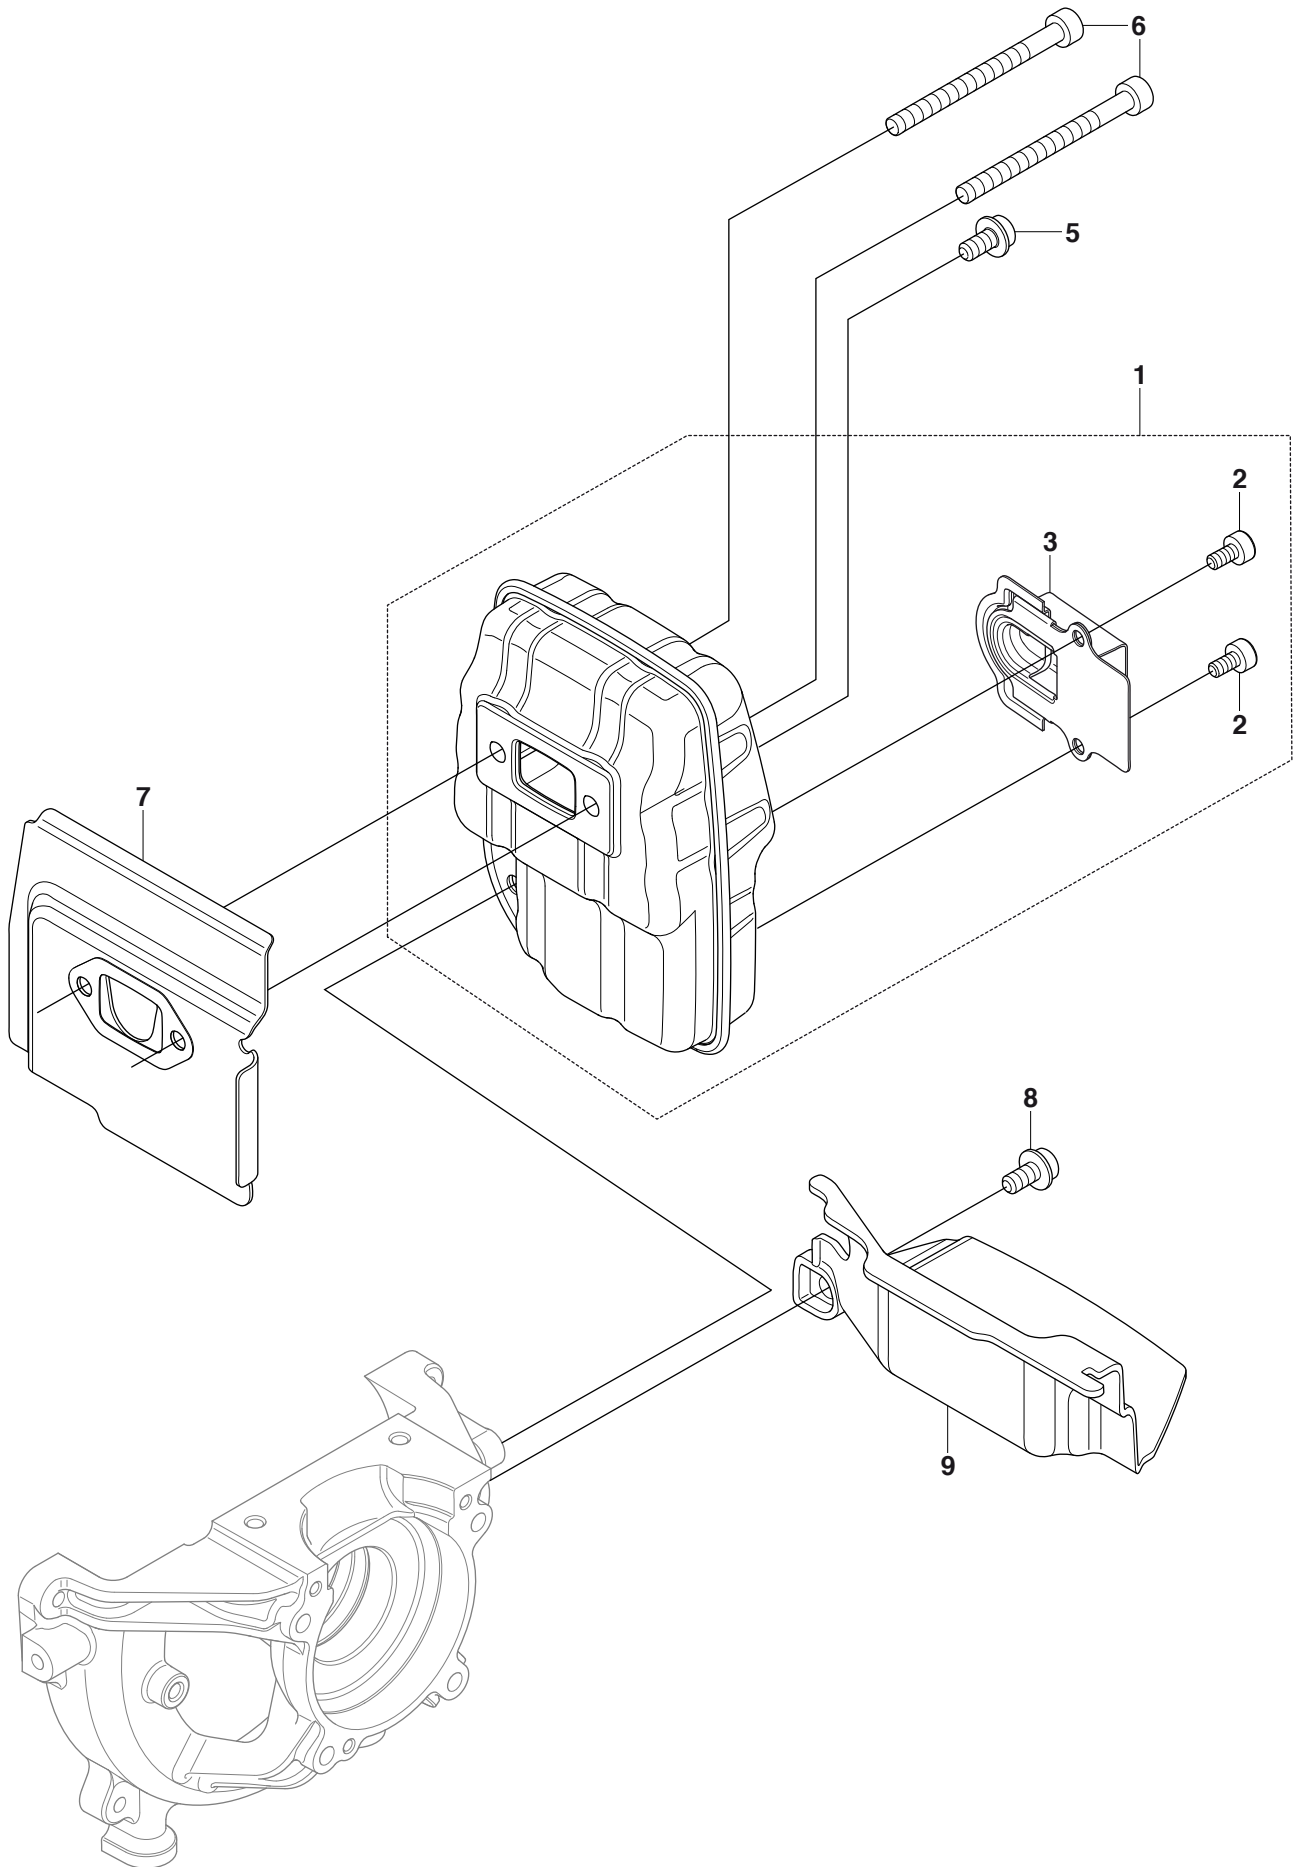

H 243RJ, 243R, 543RS
MUFFLER

Page H 243RJ, 243R, 543RS MUFFLER

Position	Article	Quantity	Notes	Kit
1	528 70 58-01	1	243RJ	
1	577 98 03-01	1	243R, 543RS	
2	544 36 27-01	2		1
3	521 62 34-01	1		1
5	515 39 07-01	1		
6	521 51 59-01	2	243RJ	
6	504 11 43-01	2	243R, 543RS	
7	577 80 41-01	1		
8	515 39 07-01	1		
9	521 62 33-01	1