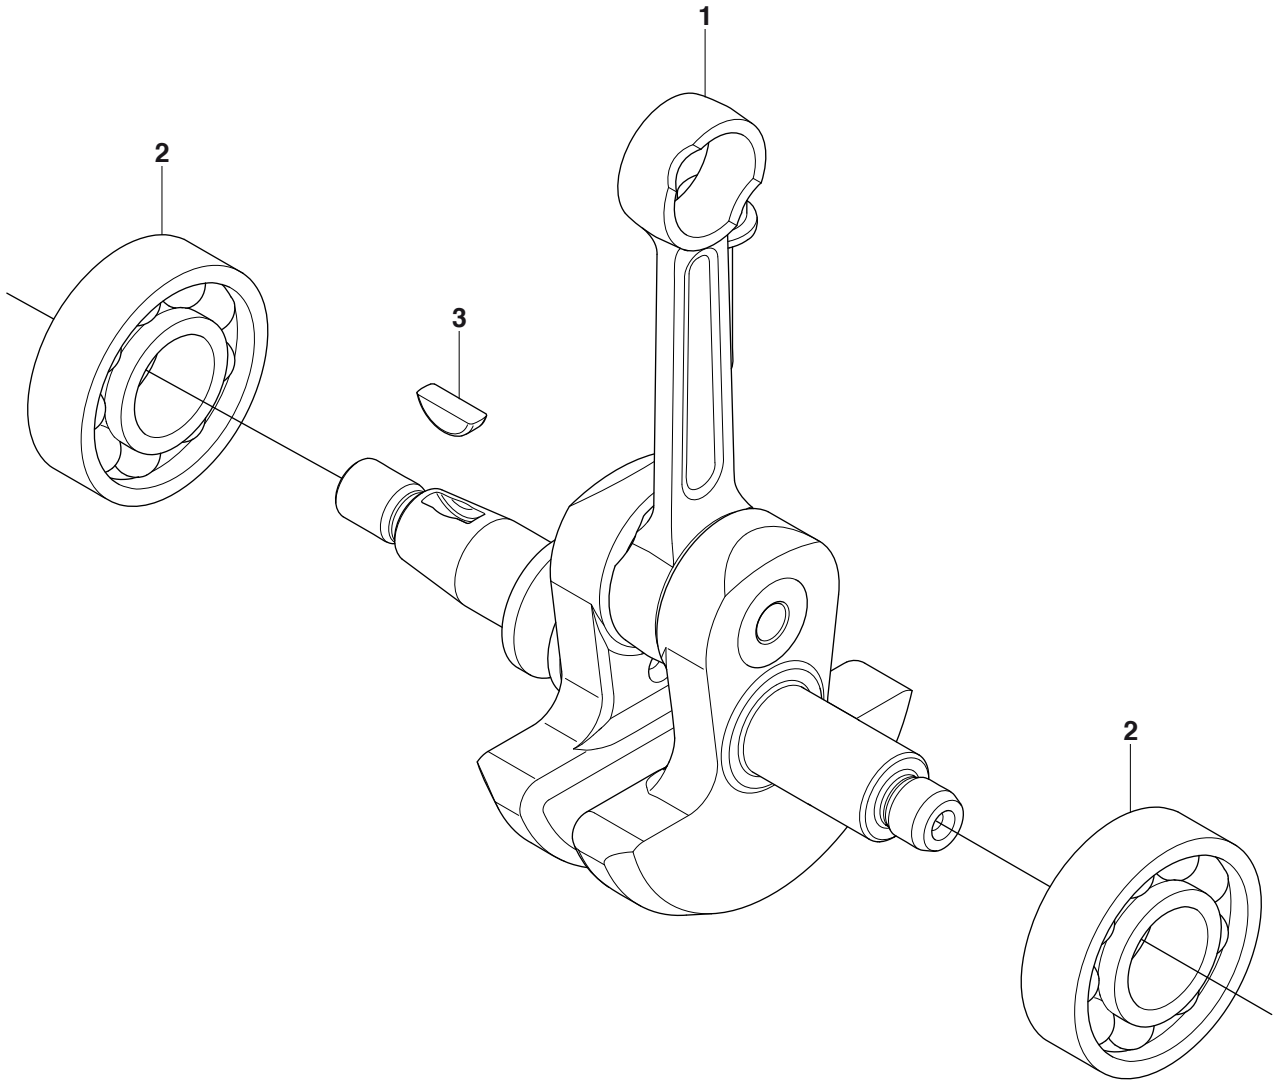

N 243RJ, 243R, 543RS
CRANK SHAFT

Page N 243RJ, 243R, 543RS CRANK SHAFT

Position	Article	Quantity	Notes	Kit
1	521 62 39-01	1		
2	504 12 14-01	2		
3	506 68 94-01	1