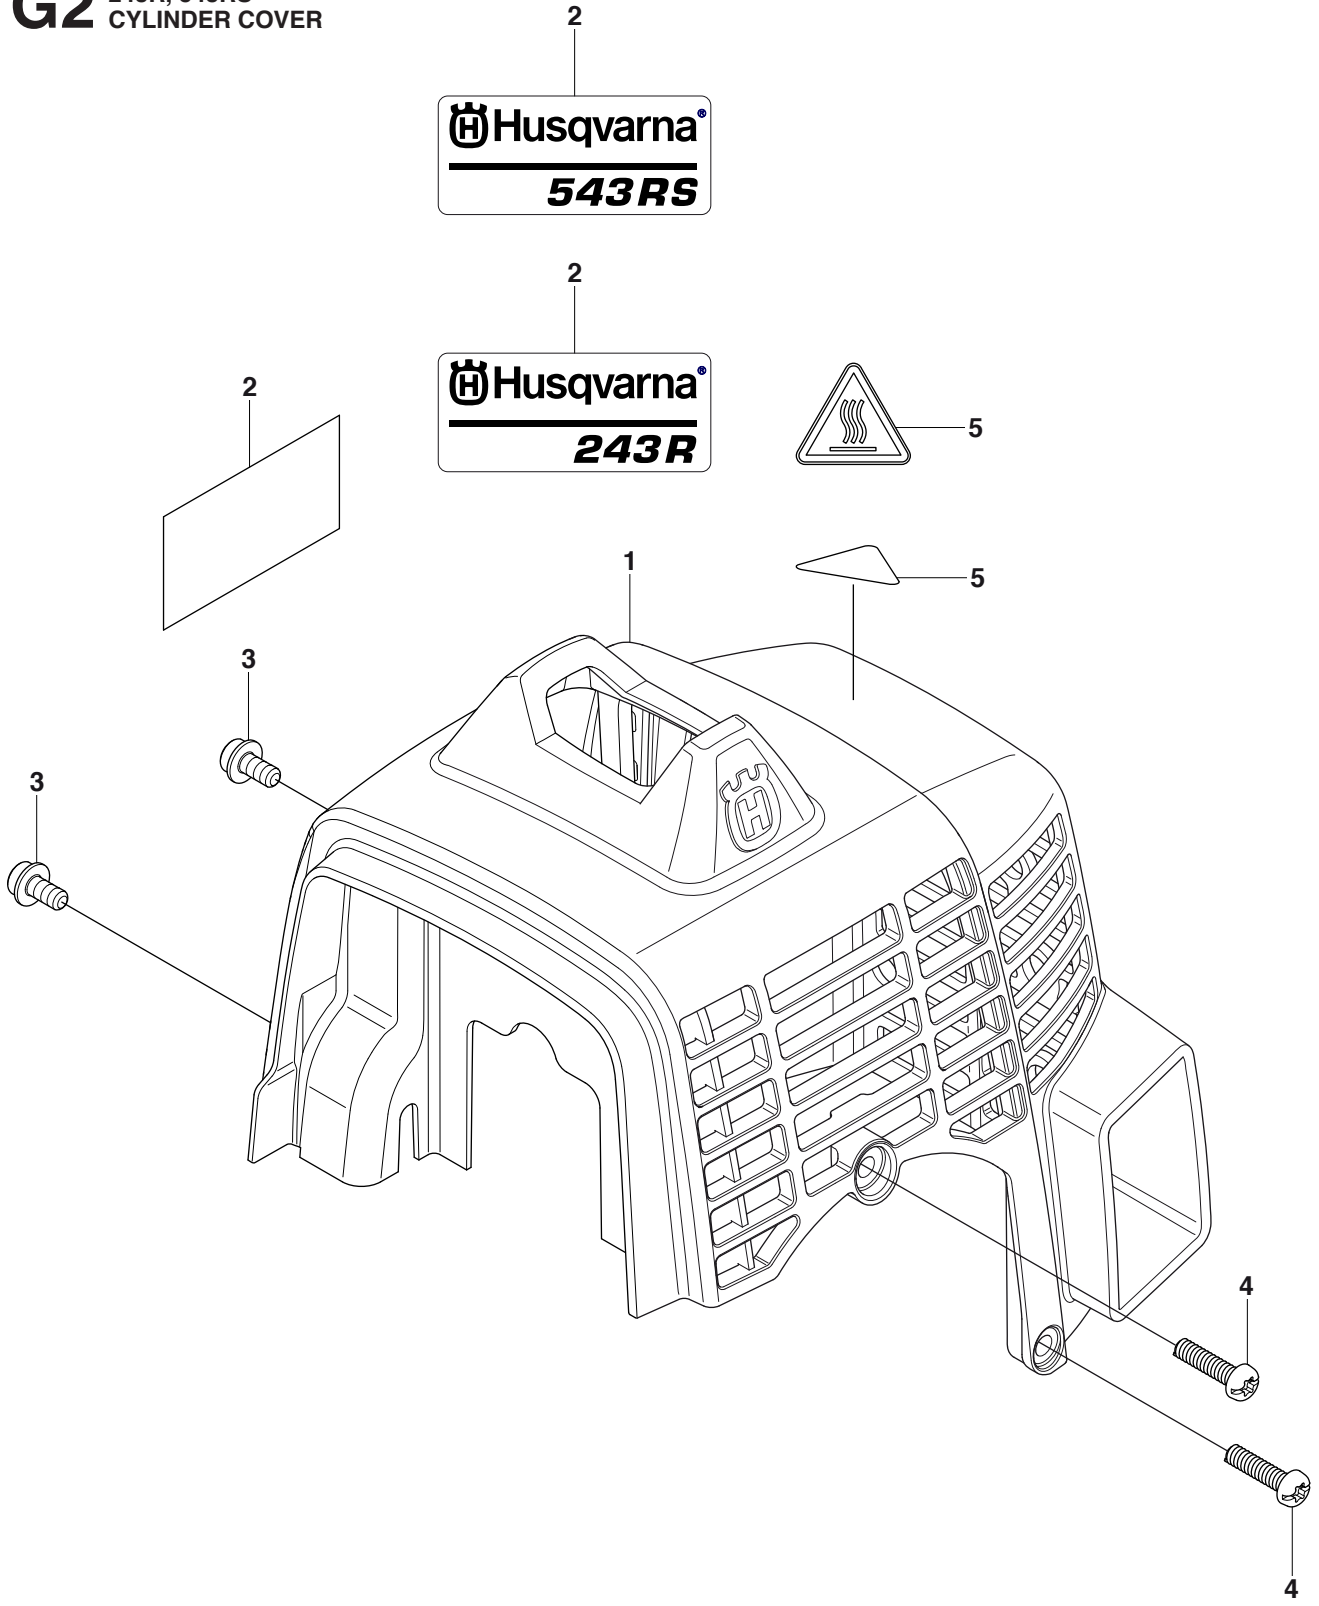

G2 243R, 543RS
CYLINDER COVER

Position	Article	Quantity	Notes	Kit
1	579 34 95-01	1		
2	577 97 93-01	1	243R	
2	578 42 09-01	1	543RS	
3	521 51 59-01	2		
4	521 86 36-01	2		
5	521 55 36-01	1