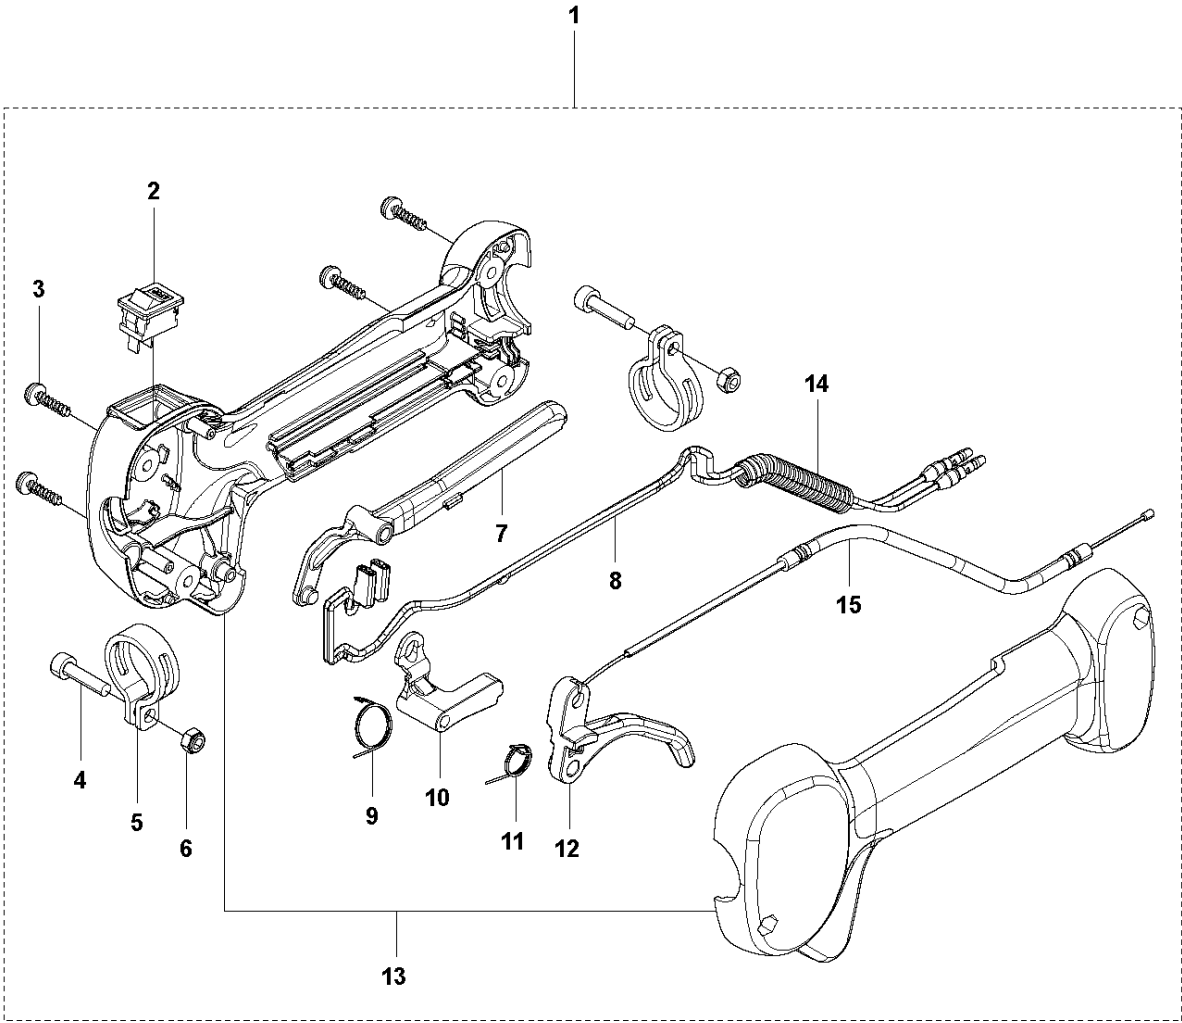

D 226RJ
THROTTLE HANDLE

THROTTLE CONTROLS

226 RJ, 2012-06

Ref	Part No	Description	Remark	QTY	KIT
1	574 39 03-02	GRIP		1	
2	521 85 16-01	SWITCH		1	1
3	521 51 77-01	SCREW		4	1
4	504 11 43-01	SCREW		2	1
5	529 25 94-01	BAND		2	1
6	510 91 11-01	NUT		2	1
7	578 77 80-01	LEVER		1	1
8	529 25 61-01	CORD		1	1
9	511 59 18-01	SPRING		1	1
10	529 25 92-01	LEVER,JOINT		1	1
11	529 25 96-01	SPRING,THROTTLE		1	1
12	529 25 88-01	LEVER,THROTTLE		1	1
13	576 47 52-02	GRIP		1	1
14	521 80 55-01	TUBE		1	1
15	529 25 71-01	CABLE		1	1