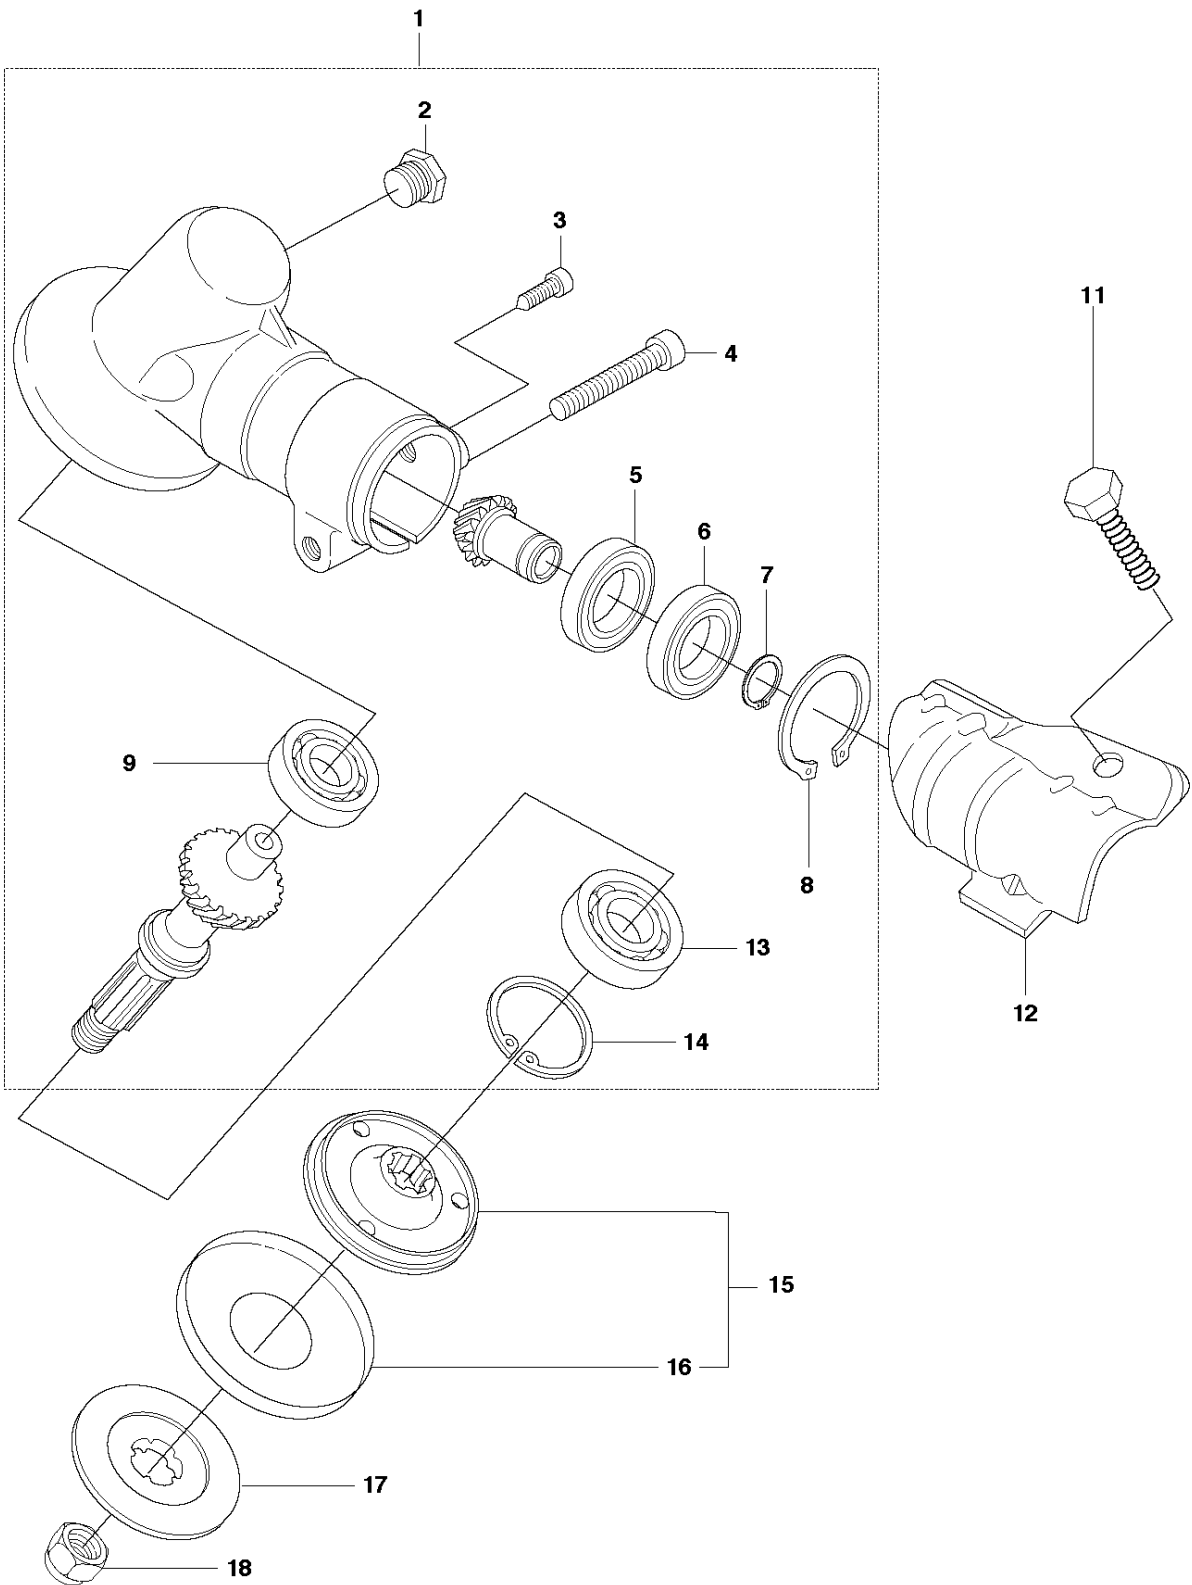

A 226RJ
GEAR

GEARS

226 RJ, 2012-06

Ref	Part No	Description	Remark	QTY KIT
1	537 33 32-02	GEARCASE-A		1
2	503 20 15-02	SCREW IHHM		1
3	510 90 89-01	BOLT	Screw M5x12	1
4	503 20 07-25	SCREW IHSCFM	Screw M5x25	1
5	738 21 99-00	BALL BEARING		1
6	738 21 99-02	BALL BEARING		1
7	735 31 11-00	CIRCLIP		1
8	735 31 25-10	CIRCLIP		1
9	738 21 98-00	BALL BEARING		1
11	537 18 95-01	SCREW	Screw M6x20	1
12	503 93 55-01	CLAMP.GUARD		1
13	738 21 01-04	BALL BEARING		1
14	735 31 28-10	CIRCLIP		1
15	537 23 49-01	DRIVER ASSY		1
16	537 29 26-01	CUP		1
17	537 28 56-01	SUPPORT FLANGE		1
18	503 85 63-01	NUT		1