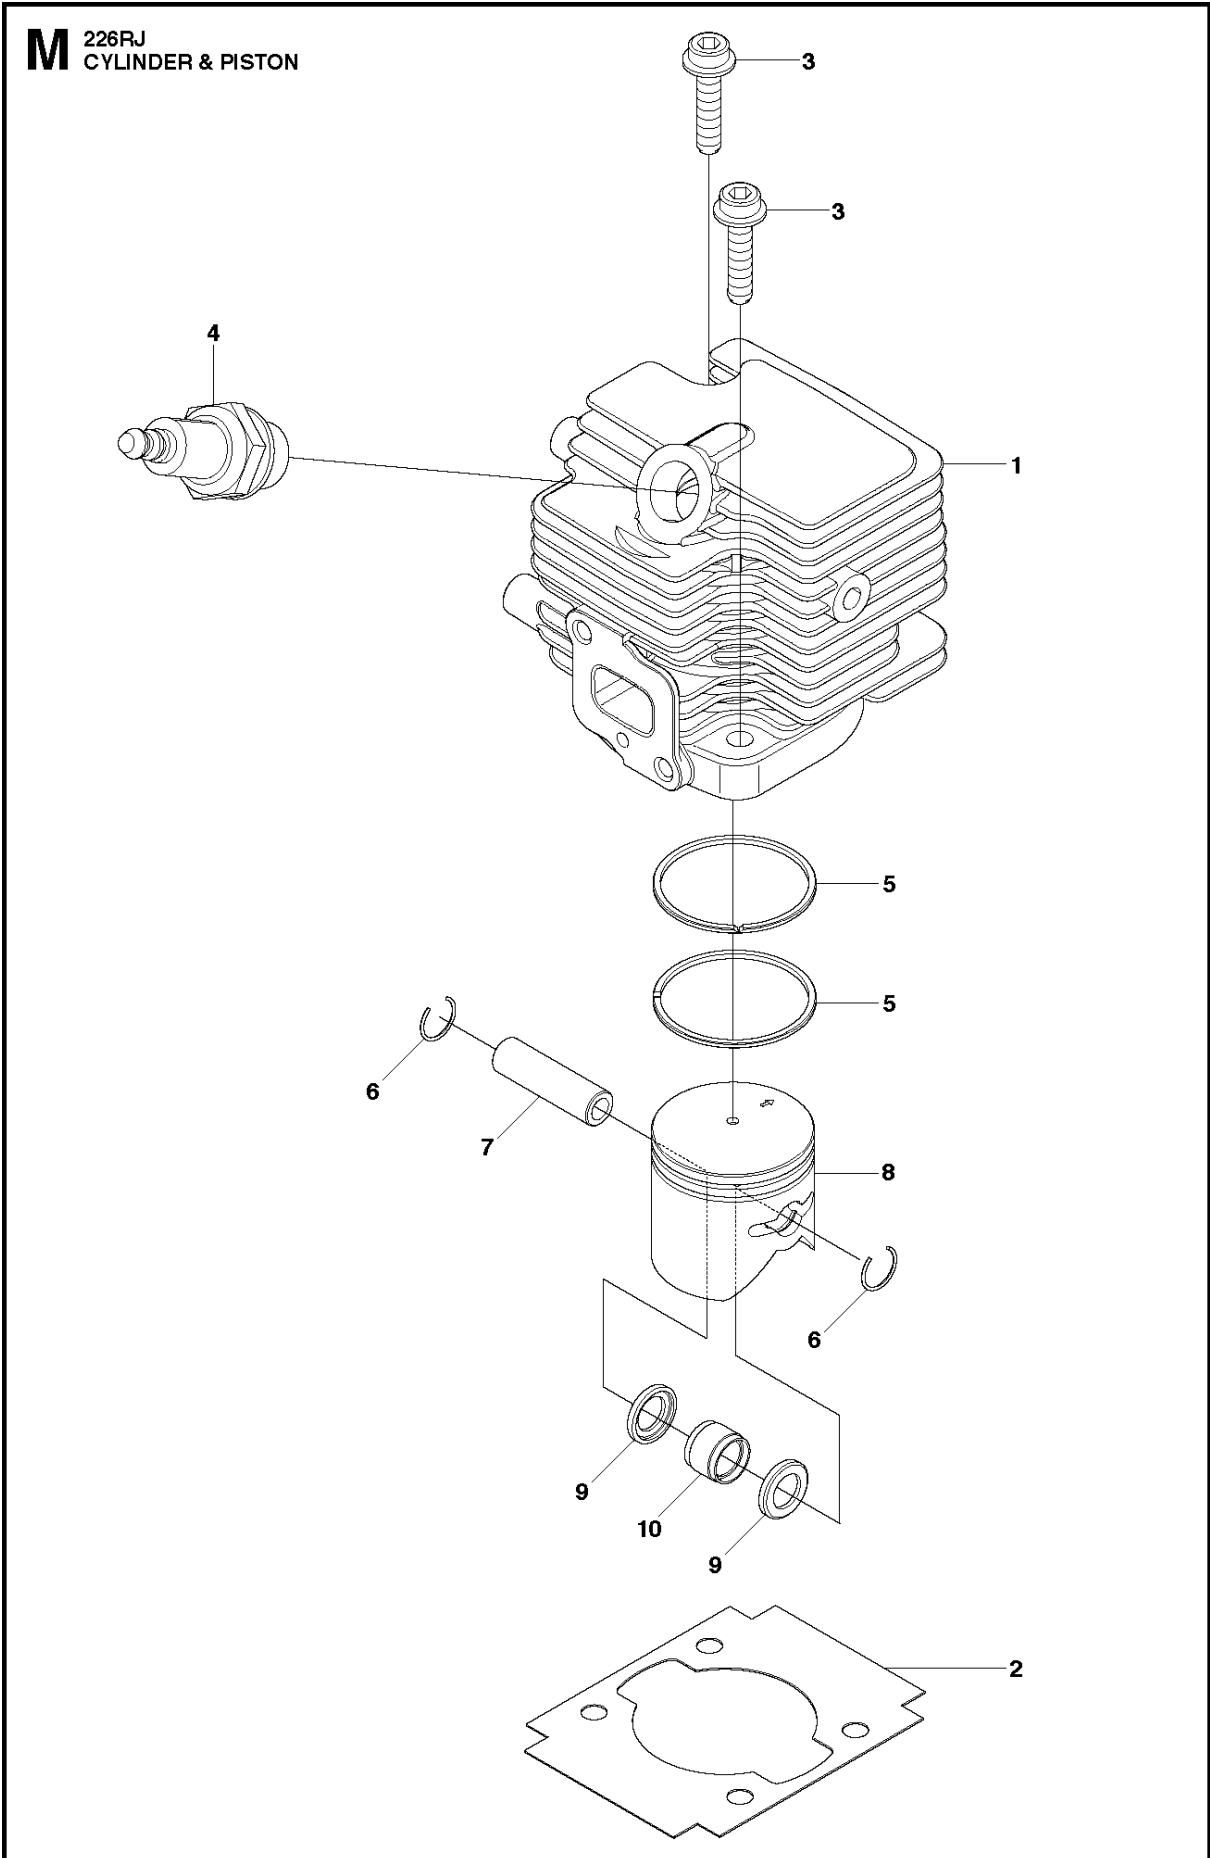

CYLINDER PISTON

226 RJ, 2012-06

Ref	Part No	Description	Remark	QTY KIT
1	525 95 70-01	CYLINDER		1
2	515 40 88-01	GASKET		1
3	513 41 25-01	BOLT		2
4	521 23 12-01	PLUG	Plug (BPMR7A)	1
5	529 25 10-01	PISTON RING		2
6	505 04 52-01	RING		2
7	505 04 07-01	PIN		1
8	515 49 18-01	PISTON		1
9	505 04 10-01	WASHER		2
10	505 04 09-01	BEARING		1