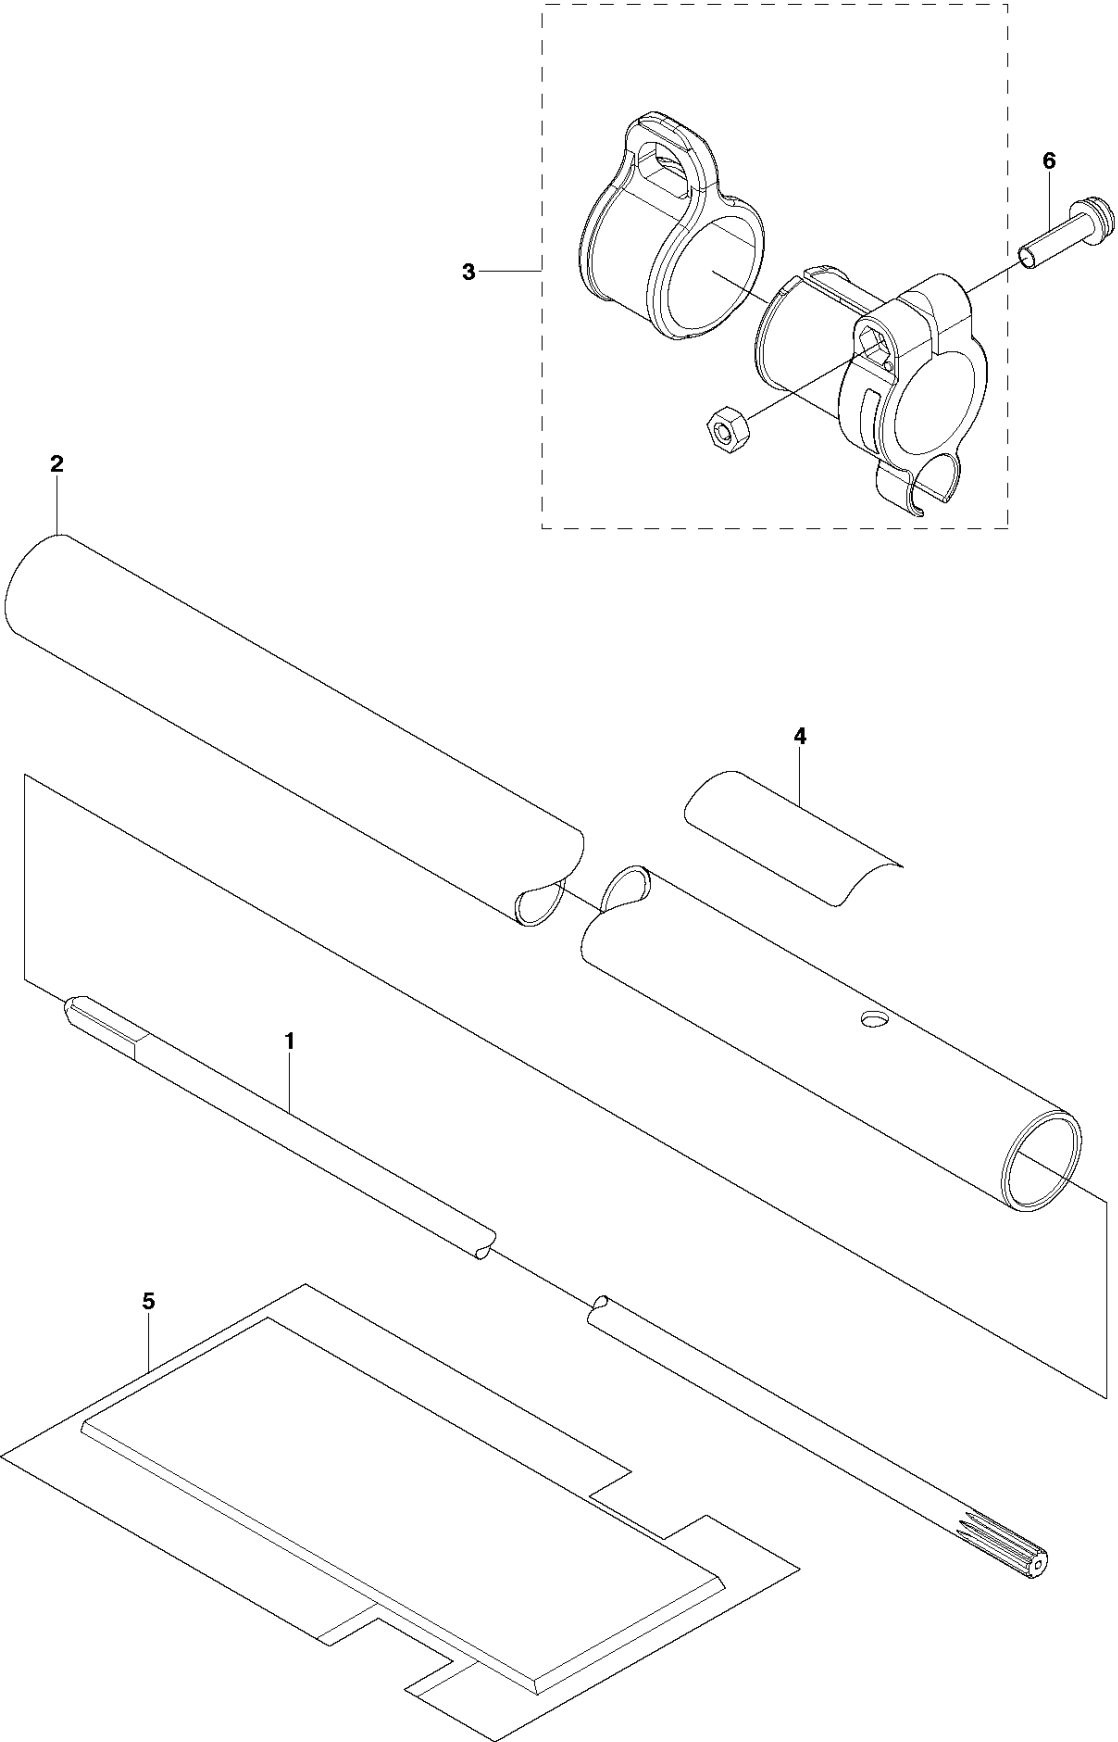

**D** 226RJ  
THROTTLE HANDLE

## THROTTLE CONTROLS

226 RJ, 2012-06

Ref	Part No	Description	Remark	QTY	KIT
1	574 39 03-02	GRIP		1	
2	521 85 16-01	SWITCH		1	1
3	521 51 77-01	SCREW		4	1
4	504 11 43-01	SCREW		2	1
5	529 25 94-01	BAND		2	1
6	510 91 11-01	NUT		2	1
7	578 77 80-01	LEVER		1	1
8	529 25 61-01	CORD		1	1
9	511 59 18-01	SPRING		1	1
10	529 25 92-01	LEVER,JOINT		1	1
11	529 25 96-01	SPRING,THROTTLE		1	1
12	529 25 88-01	LEVER,THROTTLE		1	1
13	576 47 52-02	GRIP		1	1
14	521 80 55-01	TUBE		1	1
15	529 25 71-01	CABLE		1	1

**B** 226RJ  
TUBE & SHAFT