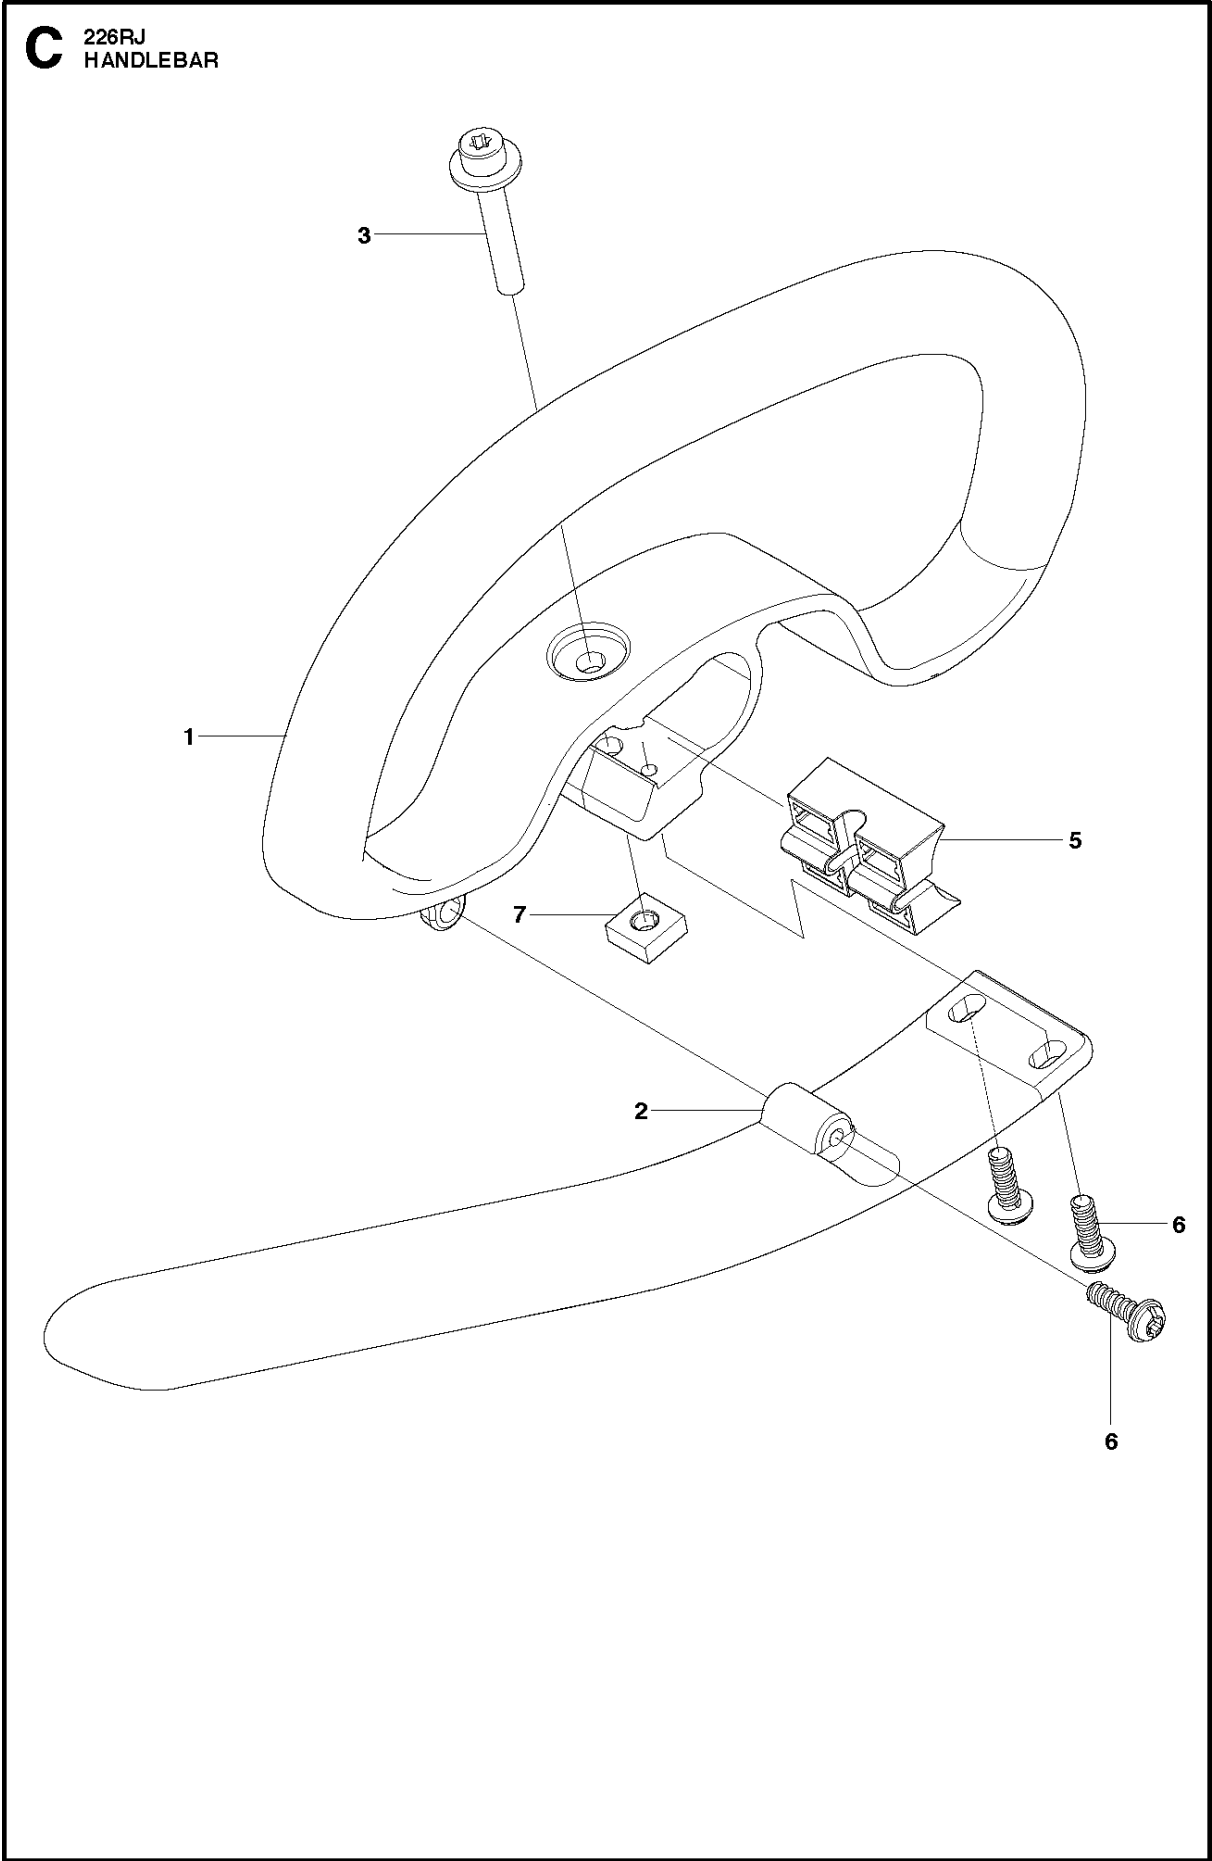

Ref	Part No	Description	Remark	QTY KIT
1	503 87 19-06	HANDLE		1
2	503 99 78-04	HANDLE		1
3	529 26 94-01	BOLT		1
5	503 94 03-01	DISTANCE		1
6	574 18 15-01	SCREW IHSCFTO		3
7	502 19 71-01	SQUARE NUT		1