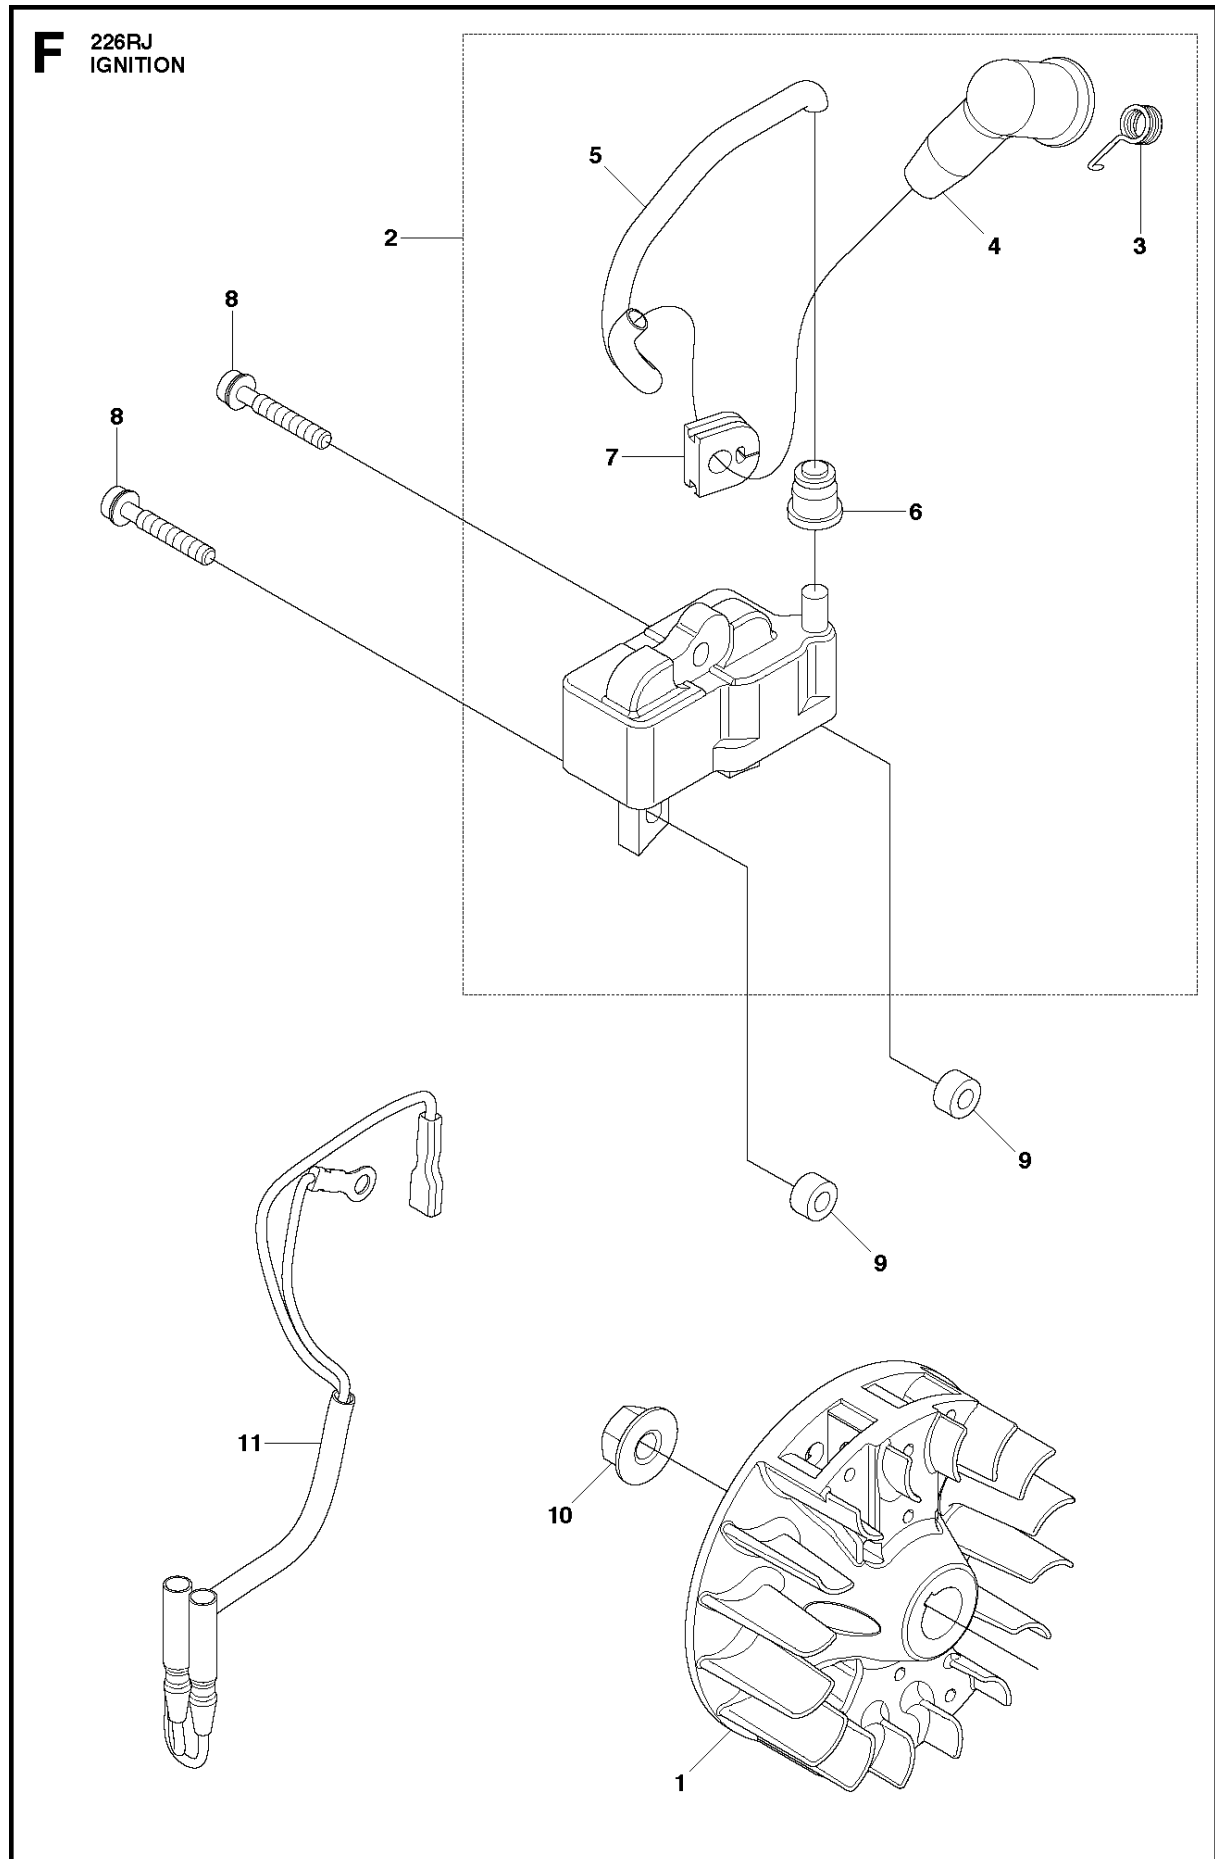

**R** 226RJ  
ACCESSORIES

GUARDS

226 RJ, 2012-06

Ref	Part No	Description	Remark	QTY	KIT
1	503 93 42-02	COMBI GUARD		1	
2	503 21 07-16	SCREW IHST		1	1
3	503 79 88-01	BLADE		1	1

Ref	Part No	Description	Remark	QTY KIT
1	503 87 19-06	HANDLE		1
2	503 99 78-04	HANDLE		1
3	529 26 94-01	BOLT		1
5	503 94 03-01	DISTANCE		1
6	574 18 15-01	SCREW IHSCFTO		3
7	502 19 71-01	SQUARE NUT		1