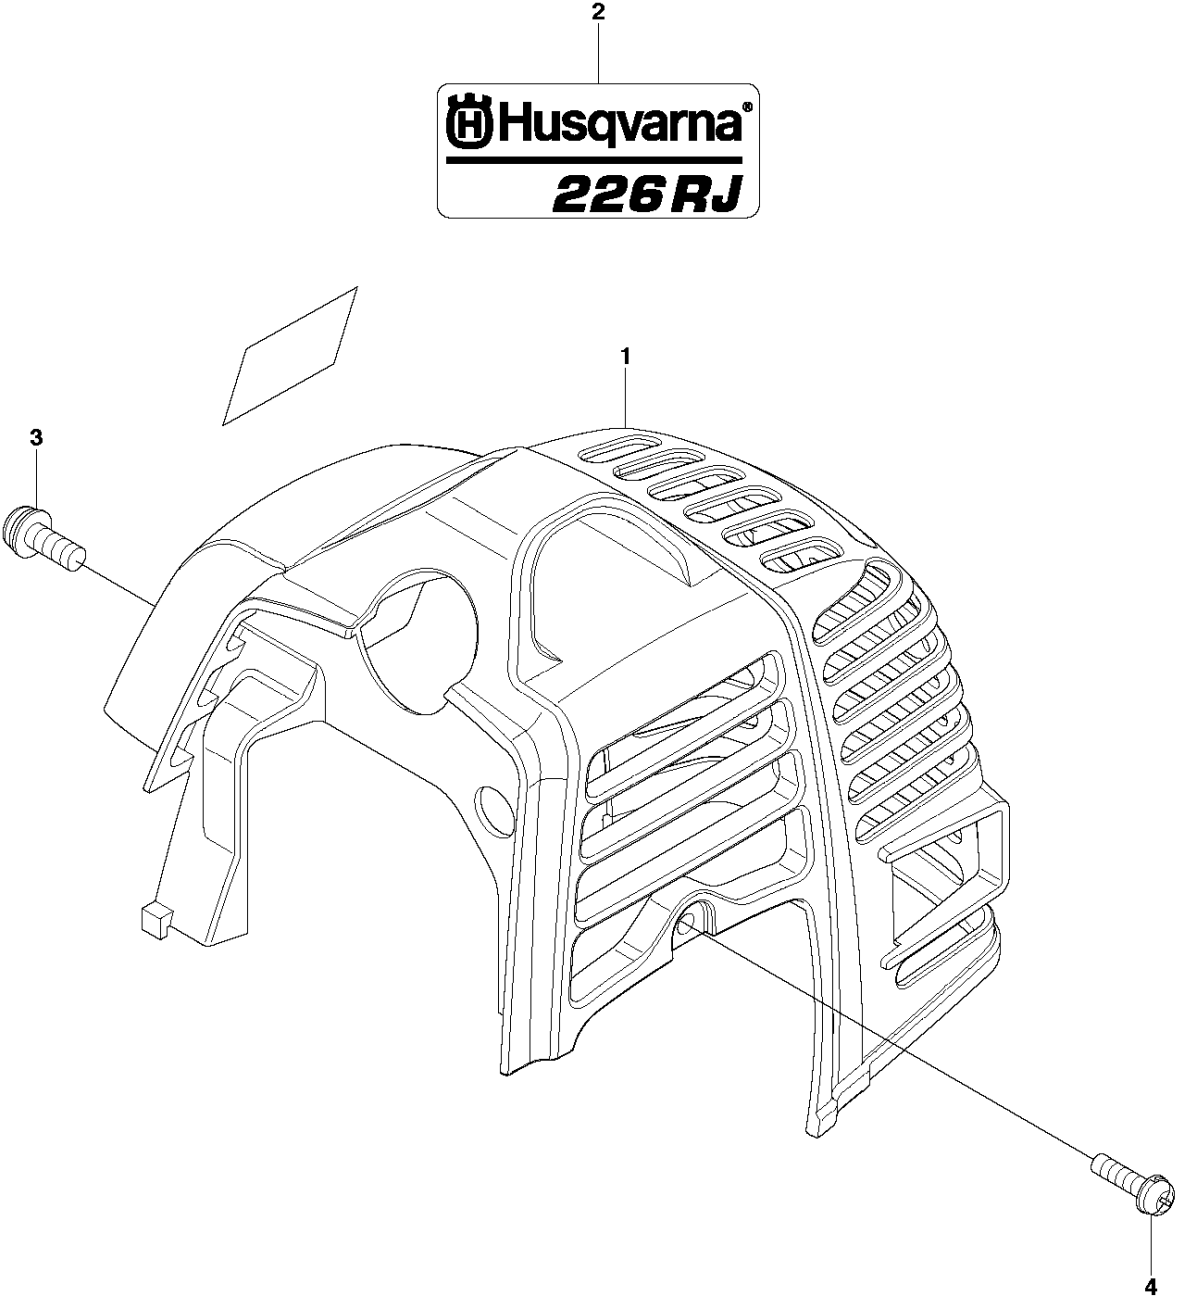

**N** 226RJ  
CRANKSHAFT

CRANKSHAFT

226 RJ, 2012-06

Ref	Part No	Description	Remark	QTY KIT
1	526 52 91-01	CRANKSHAFT		1
2	523 07 17-01	BEARING		2
3	506 68 94-01	KEY		1

**G** 226RJ  
CYLINDER COVER

CYLINDER COVER