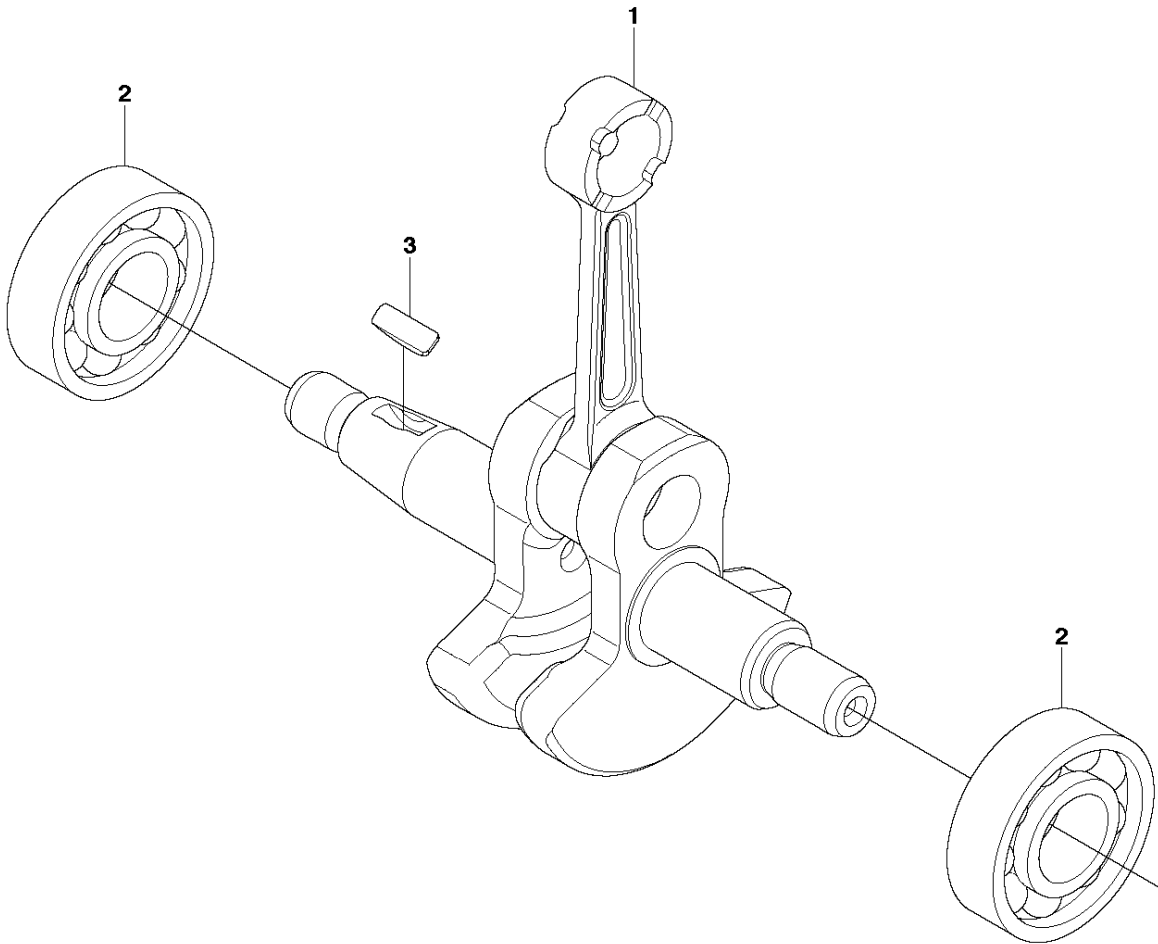

N 226RJ
CRANKSHAFT

CRANKSHAFT

226 RJ, 2012-06

Ref	Part No	Description	Remark	QTY KIT
1	526 52 91-01	CRANKSHAFT		1
2	523 07 17-01	BEARING		2
3	506 68 94-01	KEY		1