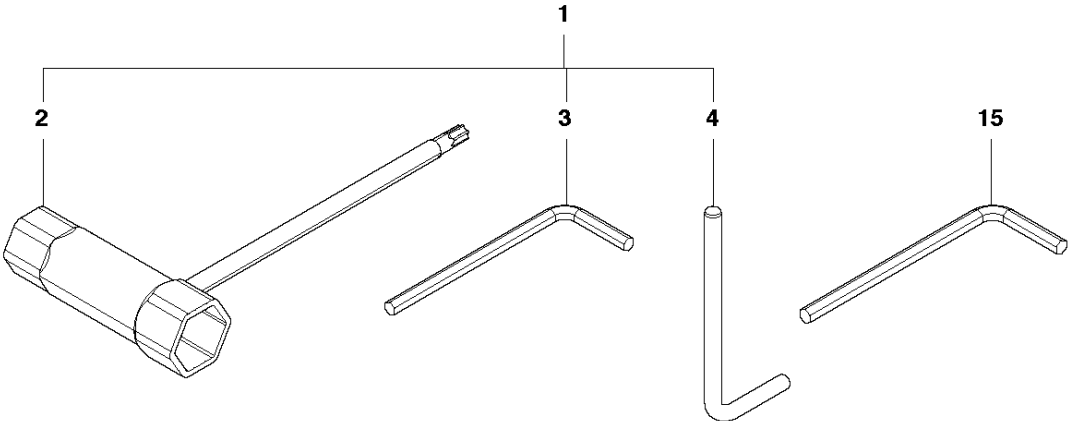

S 226RJ
ACCESSORIES

ACCESSORIES

226 RJ, 2012-06

Ref	Part No	Description	Remark	QTY	KIT
1	521 81 75-01	TOOL-SET		1	
2	514 09 91-01	WRENCH		1	1
3	505 31 19-01	WRENCH	Hex 4	1	1
4	505 31 20-01	BAR		1	1
6	537 31 29-01	TRANSPORT GUARD		1	
7	503 89 01-01	SUPPORT CUP		1	
8	531 00 92-48	FILTER OIL		1	
9	503 97 64-01	GREASE		1	
10	501 19 22-01	TOOL CASING		1	
14	537 21 62-01	HARNESS		1	
15	516 14 47-01	WRENCH	Hex 5	1