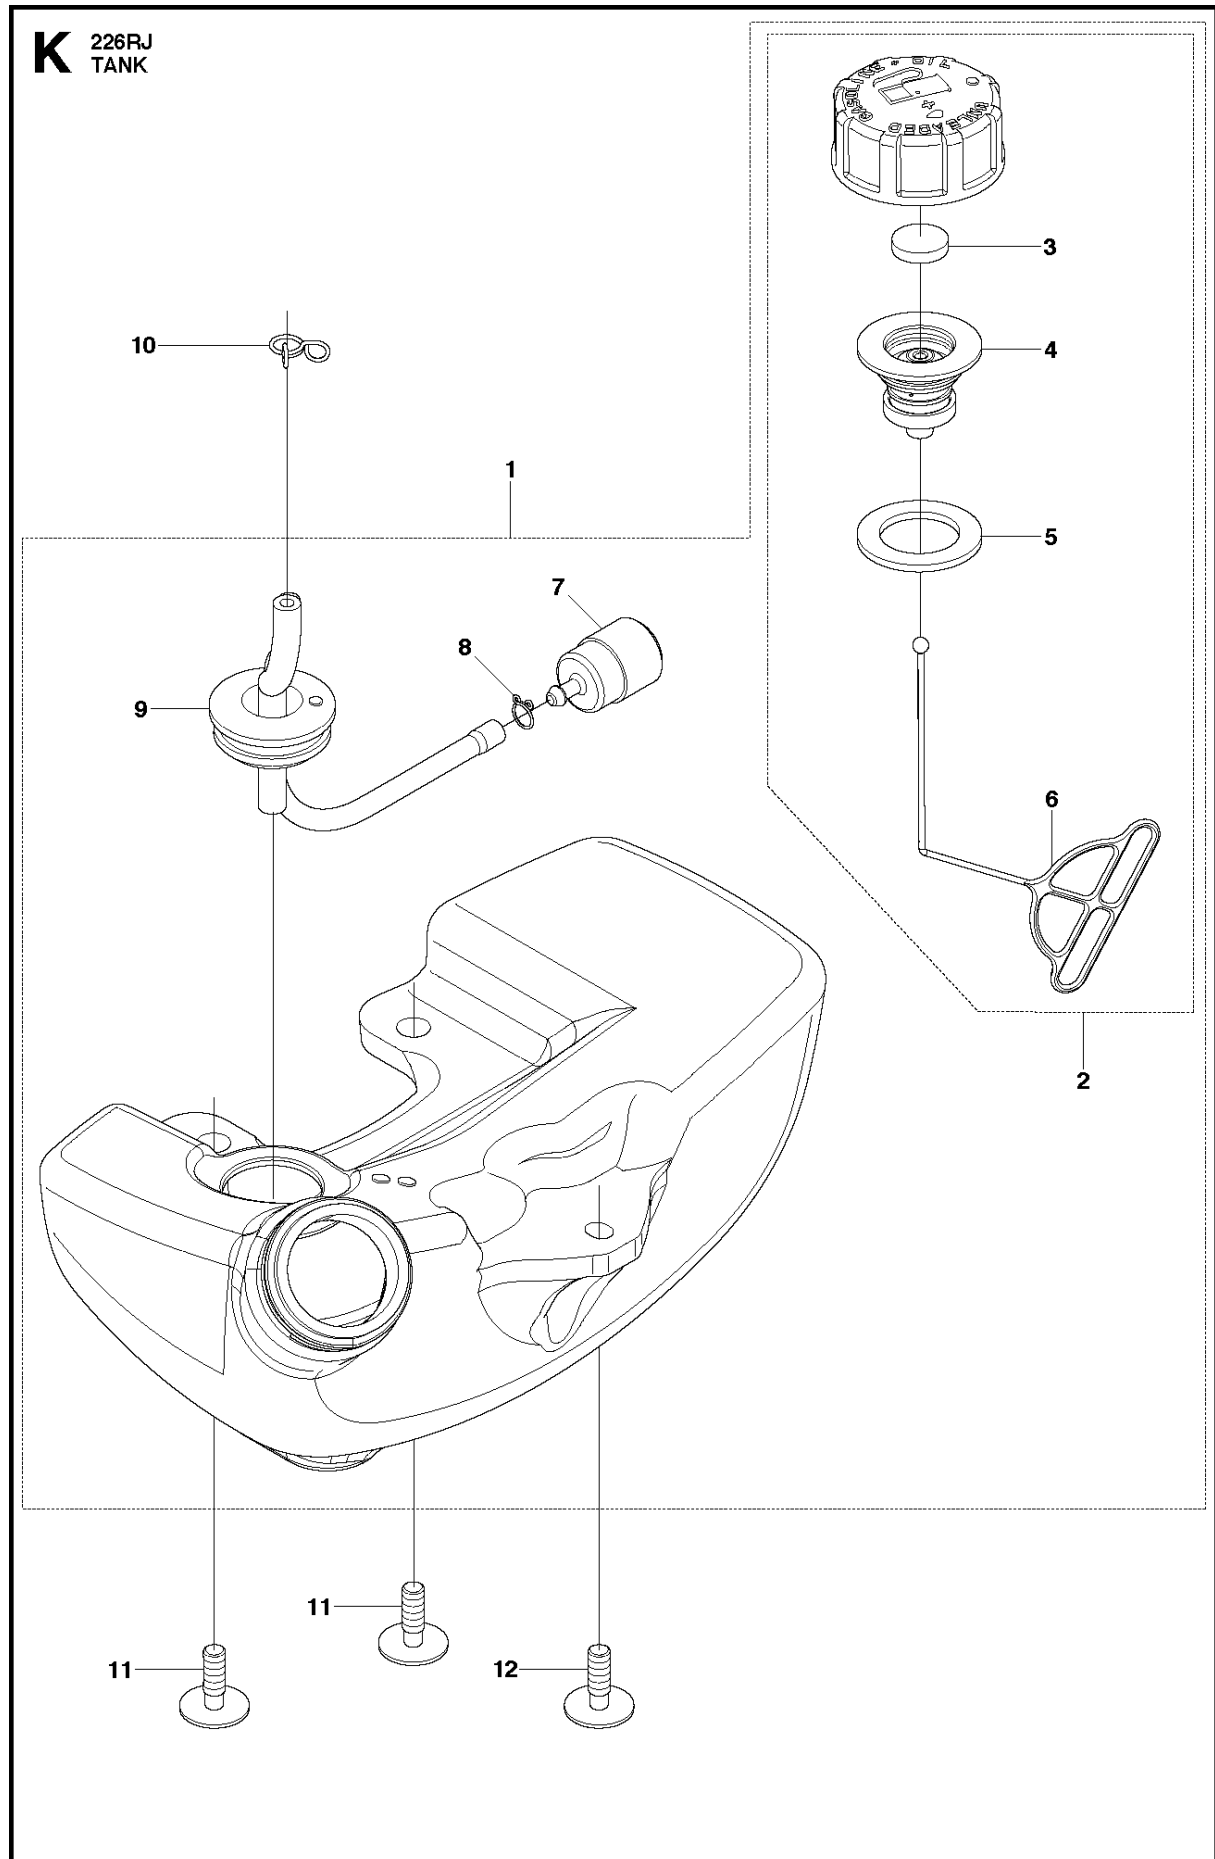

FUEL TANK

226 RJ, 2012-06

Ref	Part No	Description	Remark	QTY	KIT
1	586 50 83-01	TANK		1	
2	515 45 29-01	CAP		1	1
3	506 74 68-01	FILTER		1	1, 2
4	515 44 78-01	HOLDER		1	1, 2
5	515 41 83-01	PACKING		1	1, 2
6	506 74 58-01	STOPPER		1	1, 2
7	503 44 32-01	FILTER		1	1
8	506 70 70-01	CLIP		1	1
9	515 41 84-01	PIPE		1	1
10	506 74 15-01	CLIP		1	
11	515 41 87-01	SCREW		2	
12	515 49 25-01	SCREW		1