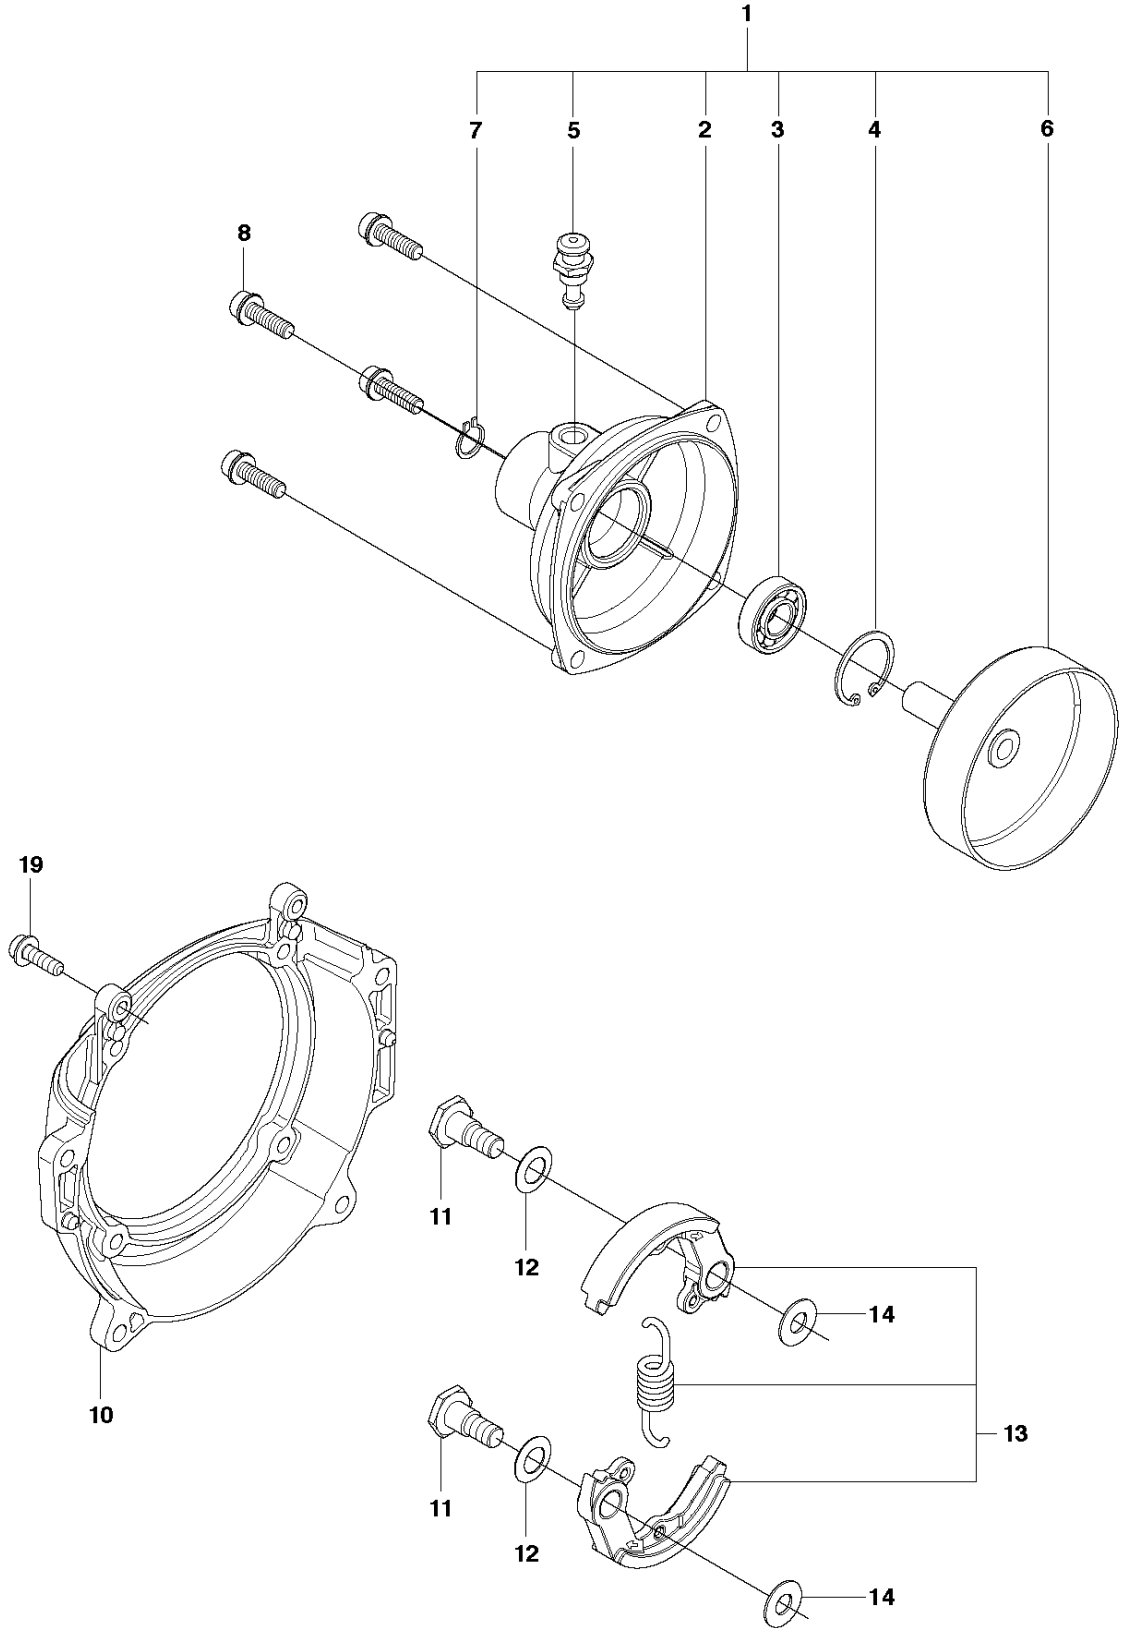

E 553RBX
CLUTCH

CLUTCH

553 RBX, 2012-08

Ref	Part No	Description	Remark	QTY	KIT
1	526 57 43-01	HOUSING ASSY		1	
2	515 53 61-01	HOUSING		1	1
3	529 26 98-01	BEARING		1	1
4	506 60 99-01	RING		1	1
5	521 60 23-01	STOPPER-COMP		1	1
6	515 55 89-01	DRUM		1	1
7	516 12 41-01	RING		1	1
8	523 01 90-01	BOLT		4	
19	521 34 79-01	BOLT		4	
10	525 43 18-01	COVER		1	
11	505 29 78-01	SCREW		2	
12	505 29 81-01	WASHER		2	
13	521 63 64-01	SHOE		1	
14	505 29 80-01	WASHER		2