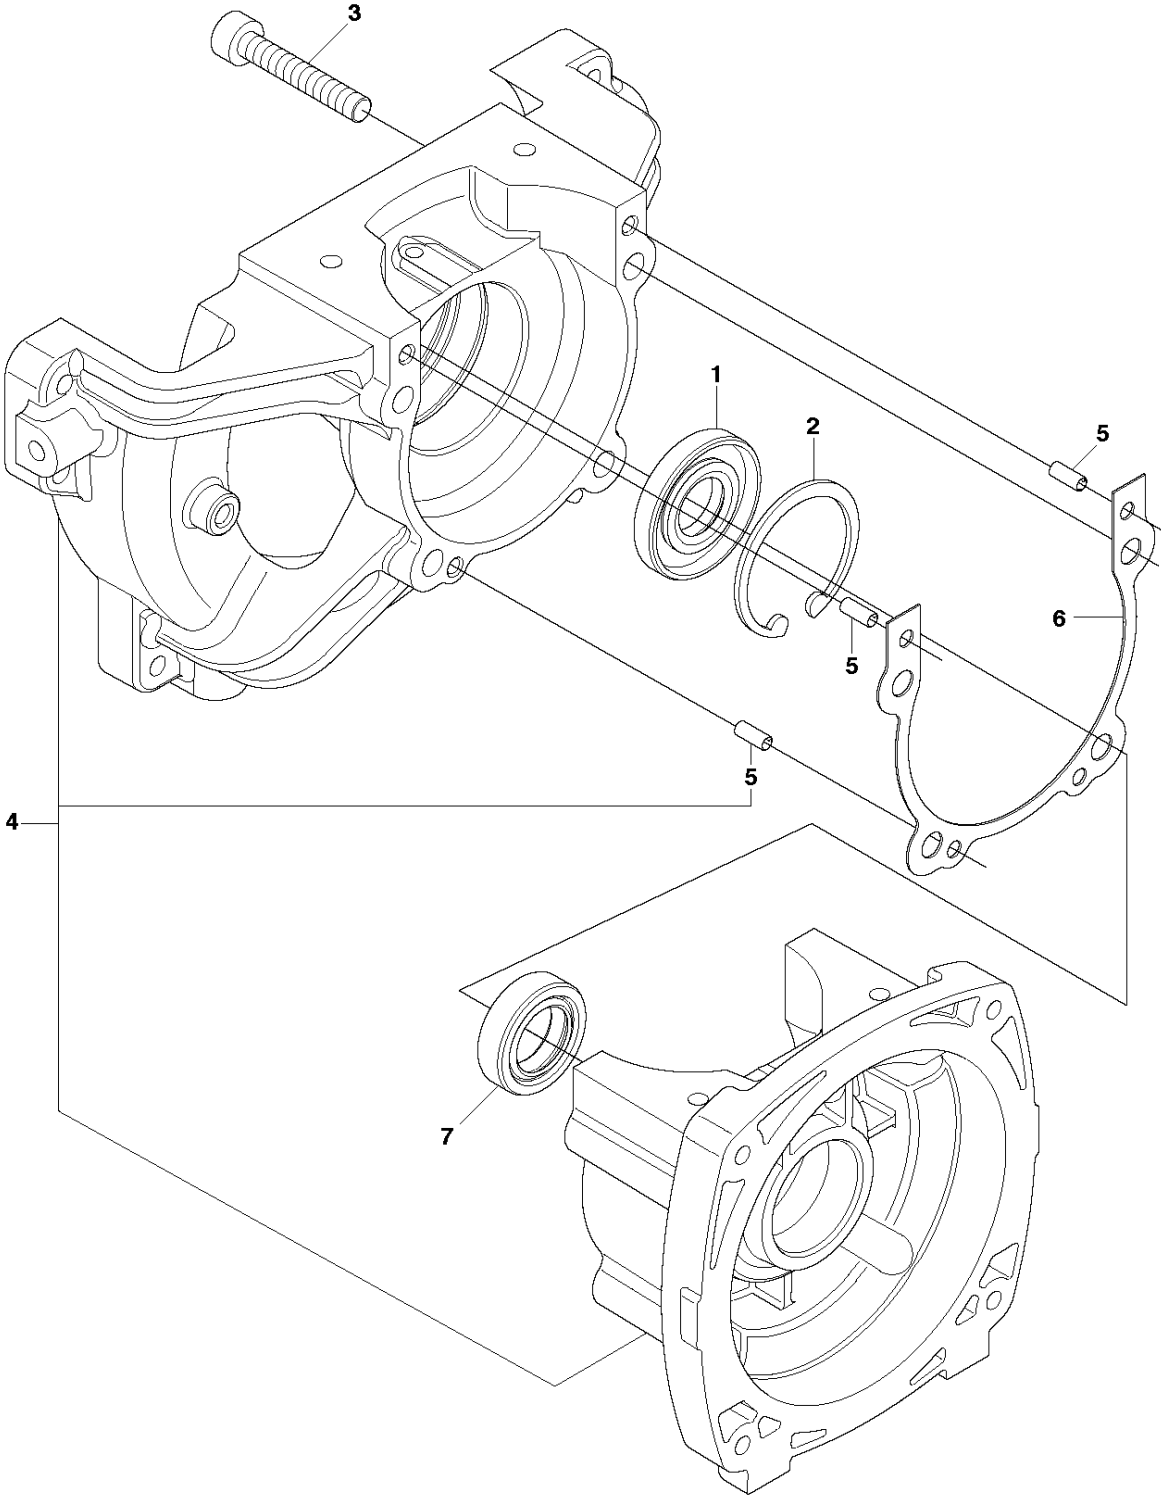

P 553RBX
CRANKCASE

CRANKCASE

553 RBX, 2012-08

Ref	Part No	Description	Remark	QTY	KIT
1	516 31 23-01	SEAL		1	
2	505 29 40-01	RING		1	
3	521 34 57-01	BOLT		4	
4	521 63 56-01	CASE-COMP		1	
5	505 29 61-01	PIN		3	4
6	521 74 54-01	GASKET		1	
7	521 84 01-01	OIL SEAL		1