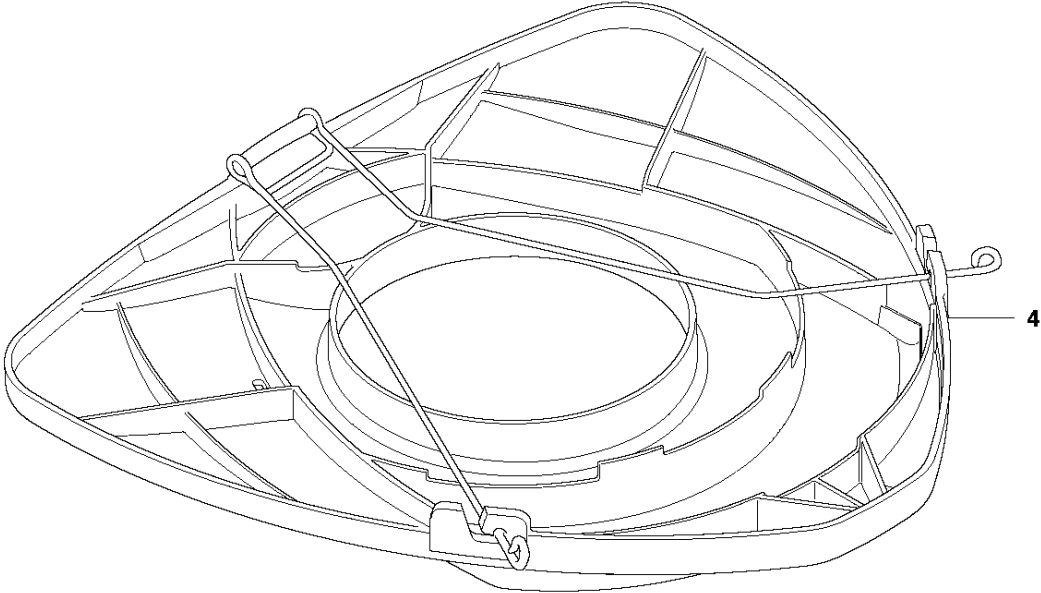

R 553RBX
ACCESSORIES

ACCESSORIES

553 RBX, 2012-08

Ref	Part No	Description	Remark	QTY KIT
1	506 68 61-01	COMBINATION WRENCH		1
2	505 31 20-01	BAR		1
3	516 15 38-01	DRIVER		1
4	544 35 91-01	TRANSPORT GUARD		1
5	516 01 45-01	SUPPORT CUP		1
6	531 00 92-48	FILTER OIL		1
7	503 97 64-01	GREASE		1
8	501 19 22-01	TOOL		1