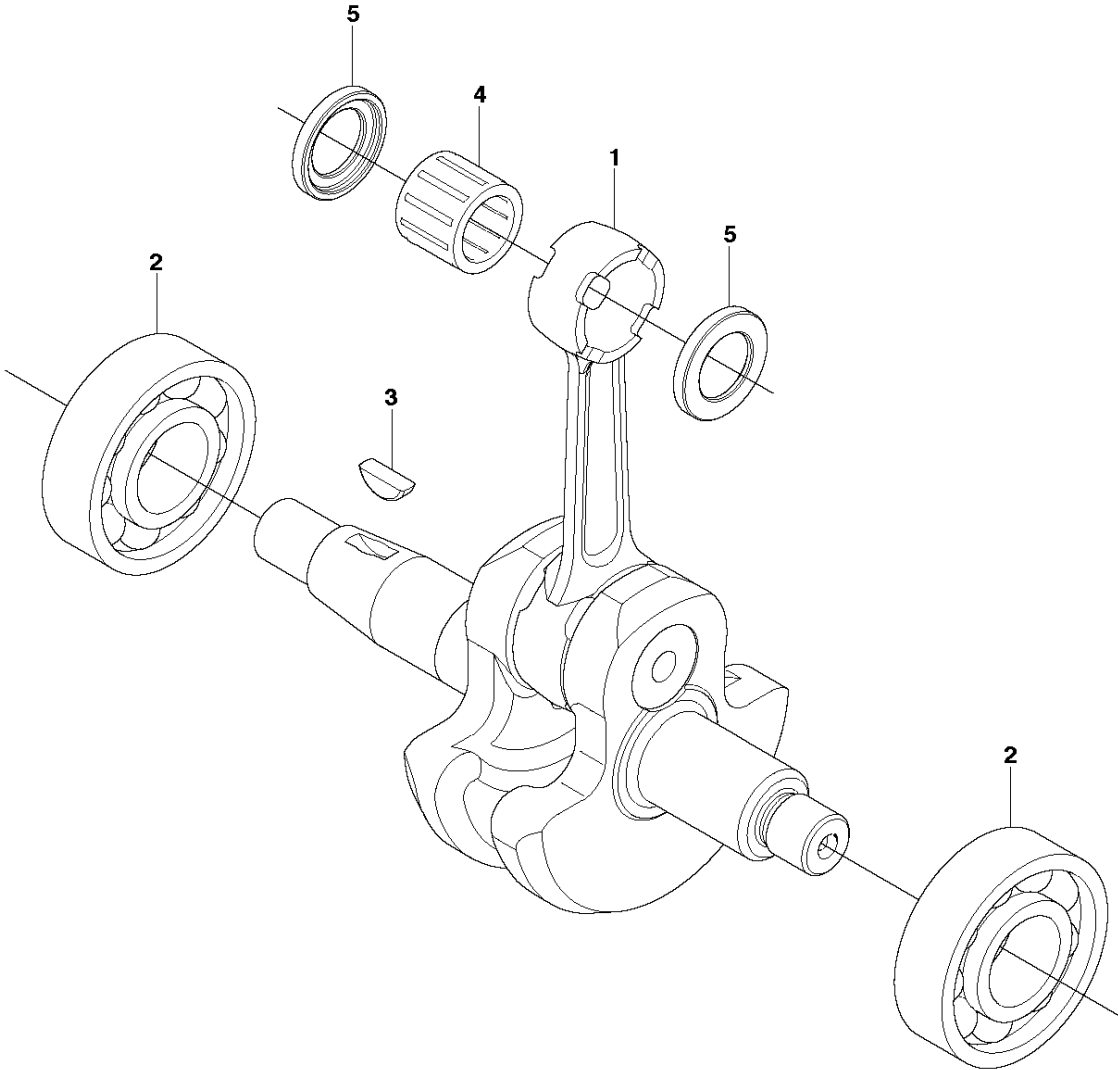

N 553RBX
CRANKSHAFT

CRANKSHAFT

553 RBX, 2012-08

Ref	Part No	Description	Remark	QTY KIT
1	521 63 63-01	SHAFT-COMP		1
2	521 52 11-01	BALL BEARING		2
3	506 61 07-01	KEY		1
4	516 31 34-01	BEARING		1
5	516 81 50-01	WASHER		2