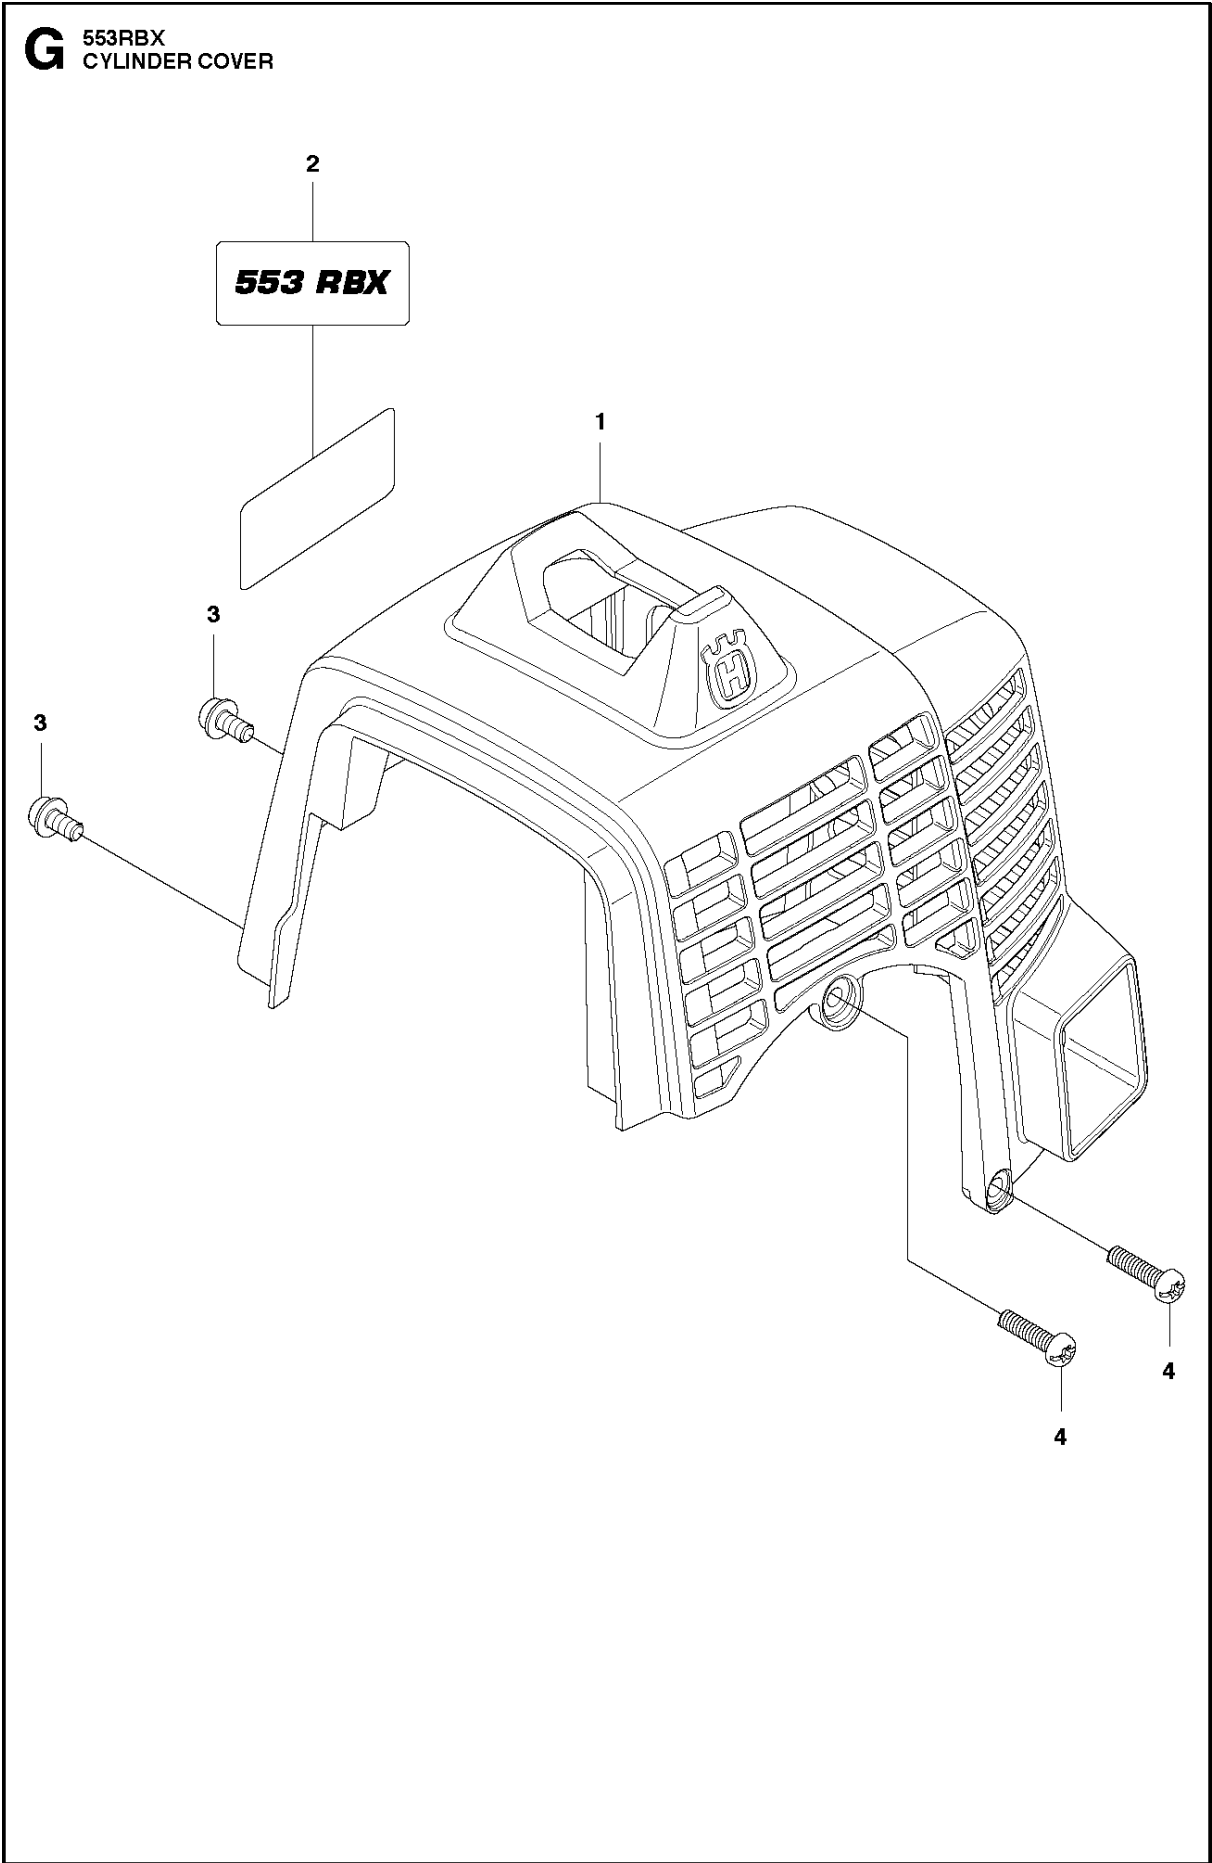

CYLINDER COVER

553 RBX, 2012-08

Ref	Part No	Description	Remark	QTY KIT
1	510 17 32-01	CYLINDER COVER		1
2	522 78 03-05	LABEL		1
3	521 51 59-01	BOLT		2
4	521 86 36-01	SCREW		2