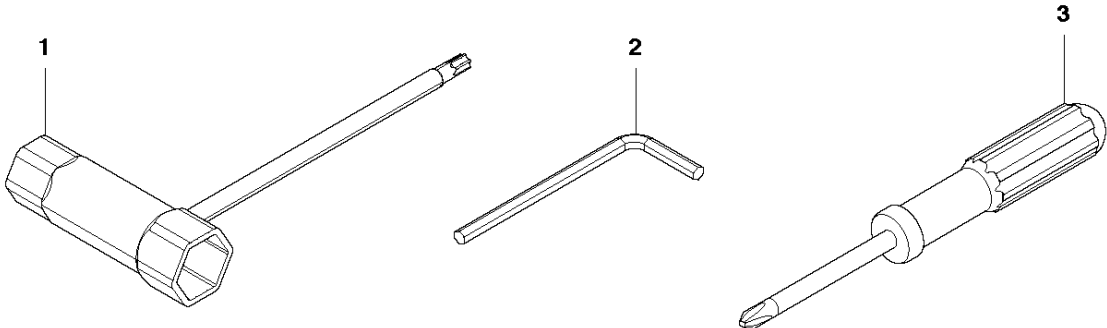

R 553RBX
ACCESSORIES

ACCESSORIES

553 RBX, 2012-08

Ref	Part No	Description	Remark	QTY KIT
1	506 68 61-01	COMBINATION WRENCH		1
2	505 31 20-01	BAR		1
3	516 15 38-01	DRIVER		1
4	544 35 91-01	TRANSPORT GUARD		1
5	516 01 45-01	SUPPORT CUP		1
6	531 00 92-48	FILTER OIL		1
7	503 97 64-01	GREASE		1
8	501 19 22-01	TOOL		1