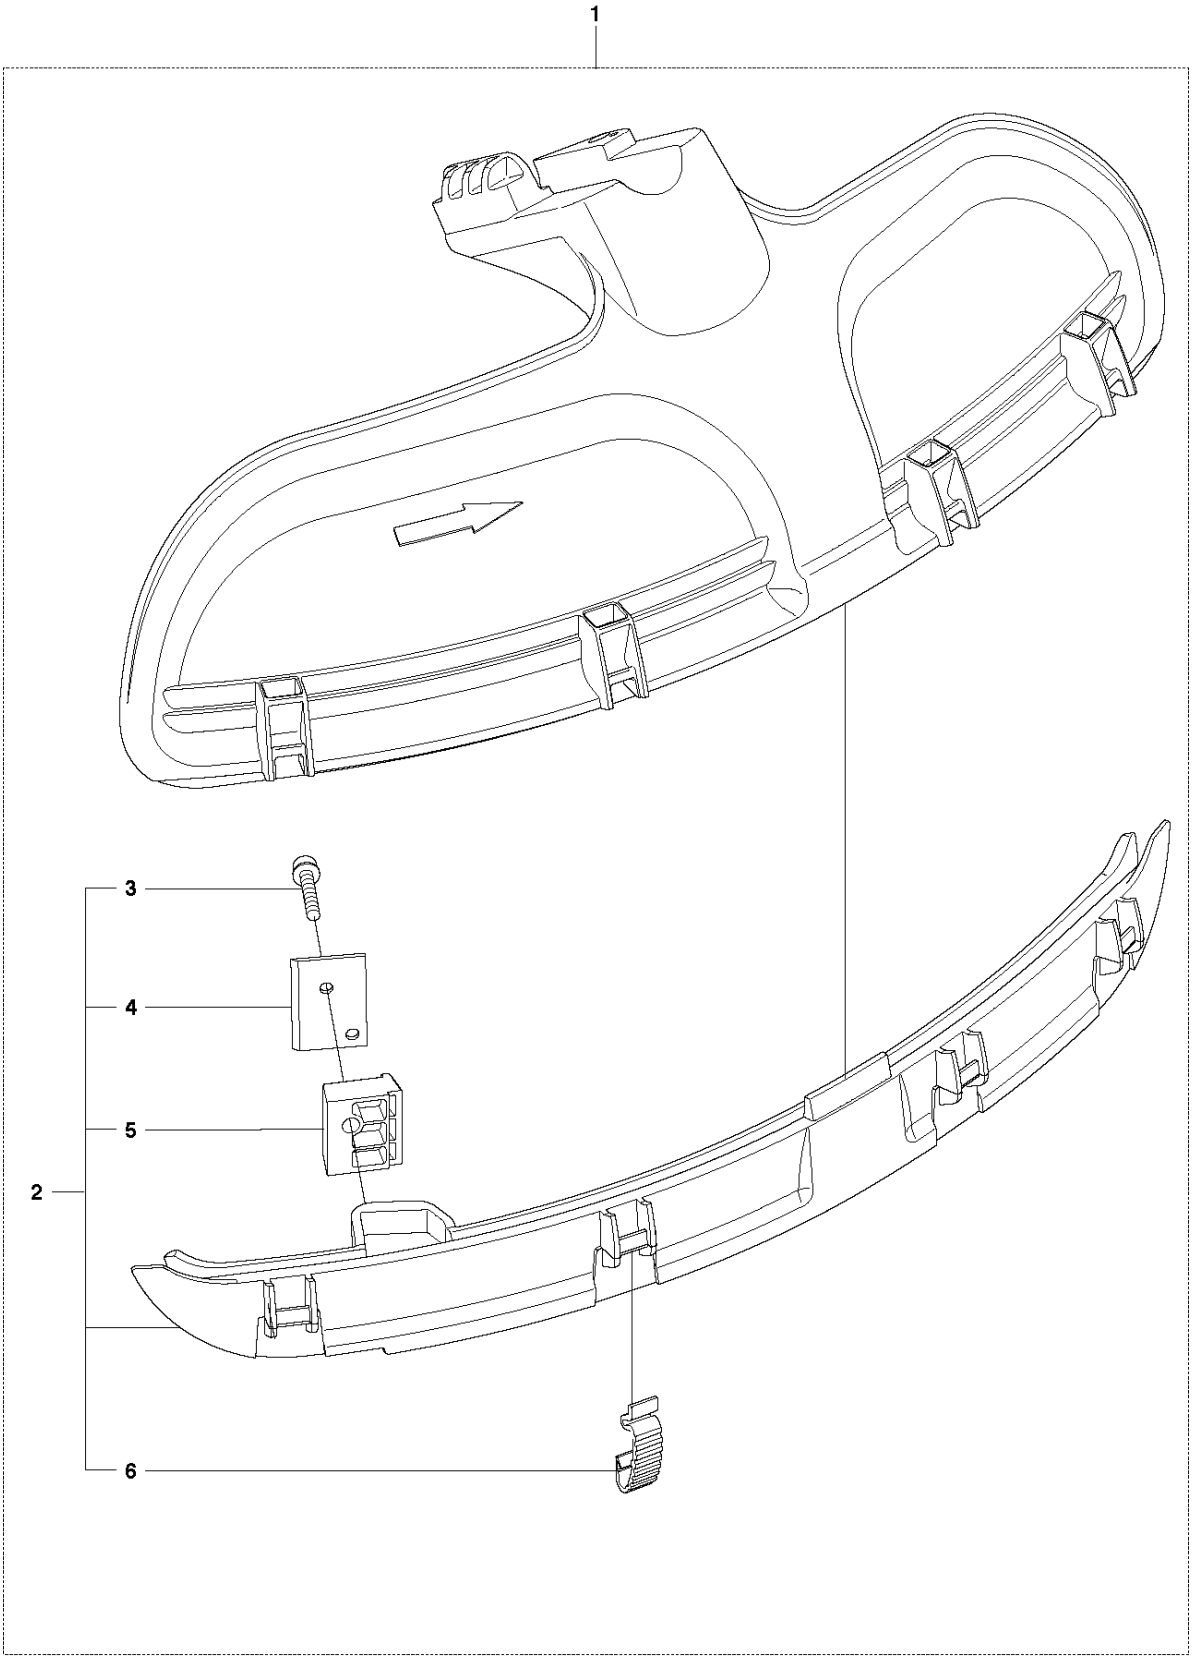

S 553RBX
ACCESSORIES

ACCESSORIES

553 RBX, 2012-08

Ref	Part No	Description	Remark	QTY	KIT
1	537 33 16-03	SPLASH GUARD		1	
2	537 39 63-03	SPLASH GUARD		1	1
3	503 21 68-25	SCREW IHSCFT		1	1,2
4	503 79 88-01	BLADE		1	1,2
5	544 12 45-01	RETAINER		1	1,2
6	537 38 72-01	SNAP		4	1,2