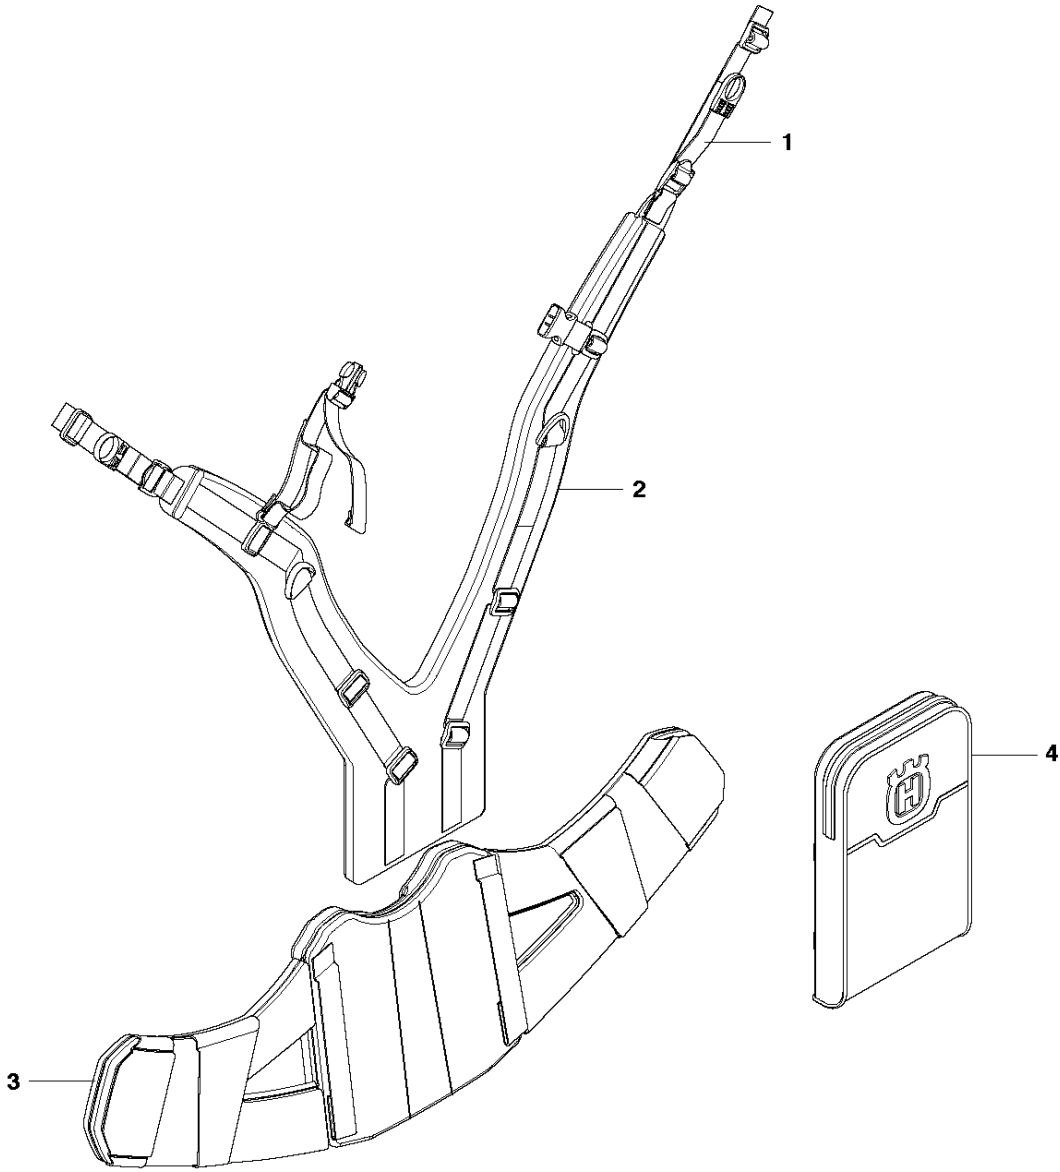

U 553RBX
HARNESS

HARNES

553 RBX, 2012-08

Ref	Part No	Description	Remark	QTY KIT
1	503 99 61-08	BAND		1
2	522 92 07-01	SHOULDER STRAP		1
3	510 36 42-01	WAIST-BELT		1
4	575 69 29-01	BAG		1