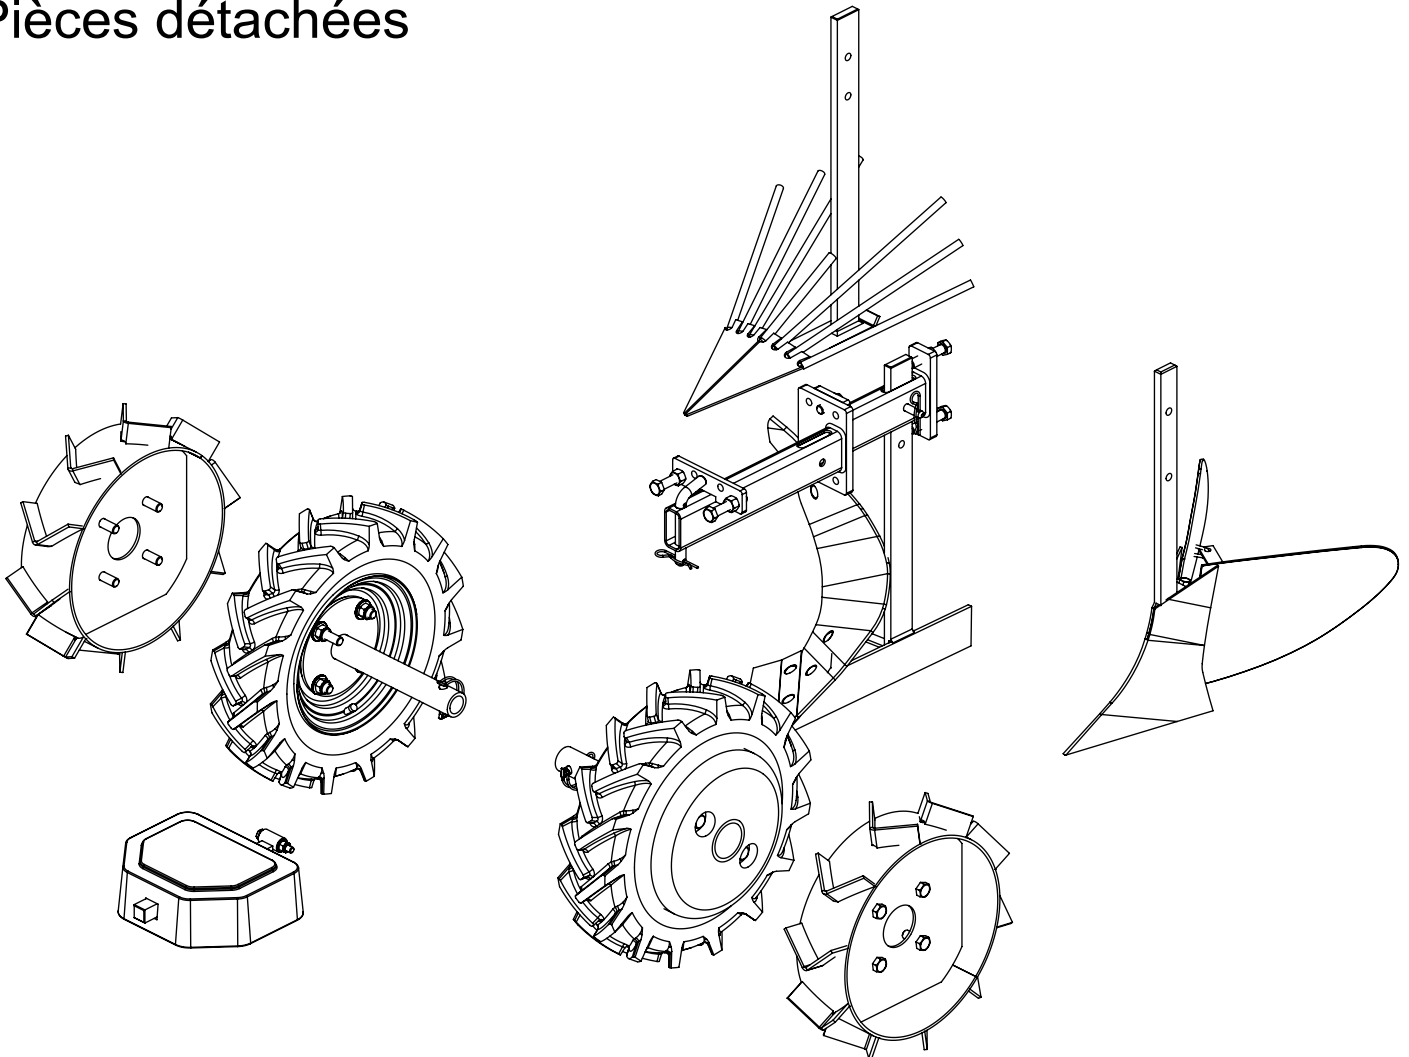

## PLOUGH 6" RUBBER WHEELS 400x8 WEIGHT KIT

Spare parts  
Pièces détachées

# REPAIR PARTS

KIT - MODEL NO. PLOUGH 6", RUBBER WHEELS 400x8, WEIGHT KIT, PRODUCT NO. 579 48 61-01