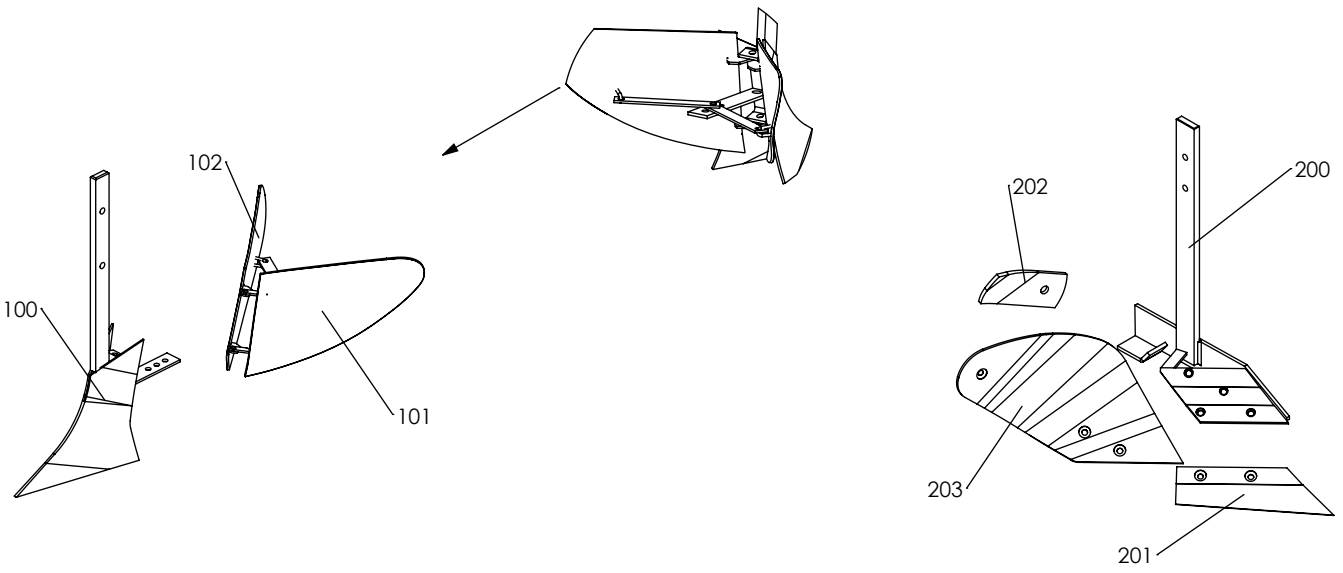

## PLOUGH 6" RUBBER WHEELS 400x8 WEIGHT KIT

Spare parts  
Pièces détachées

# REPAIR PARTS

KIT - MODEL NO. PLOUGH 6", RUBBER WHEELS 400x8, WEIGHT KIT, PRODUCT NO. 579 48 61-01