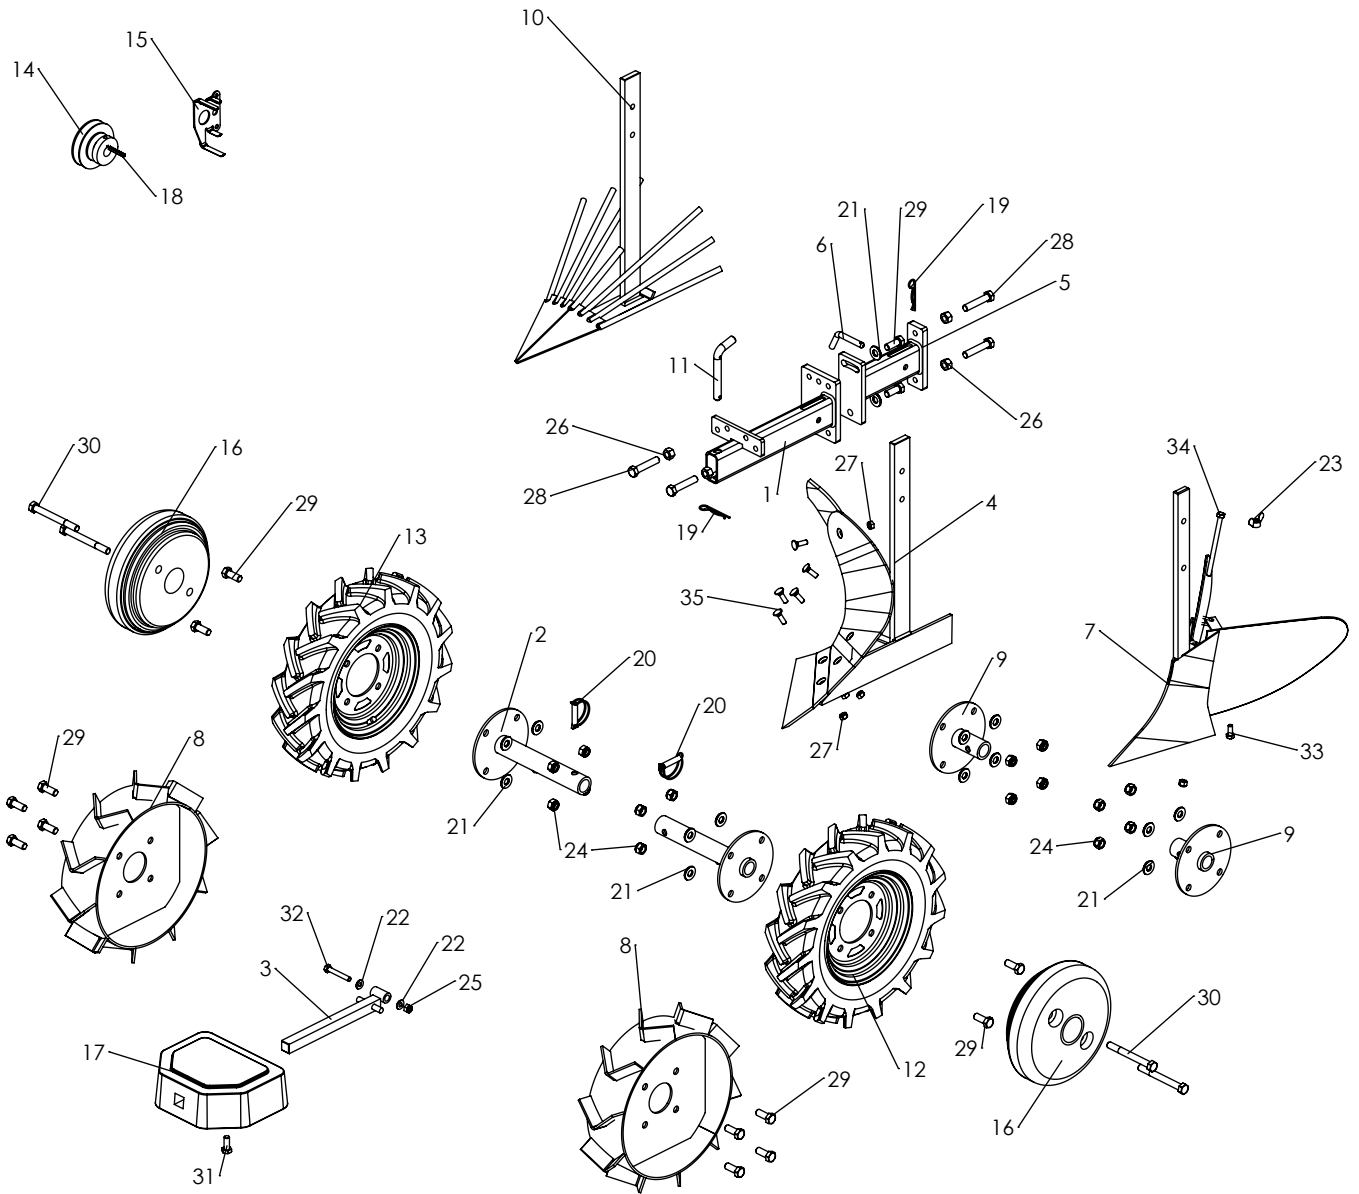

## PLOUGH 6" RUBBER WHEELS 400x8 WEIGHT KIT

Spare parts  
Pièces détachées

# REPAIR PARTS

KIT - MODEL NO. PLOUGH 6", RUBBER WHEELS 400x8, WEIGHT KIT, PRODUCT NO. 579 48 61-01