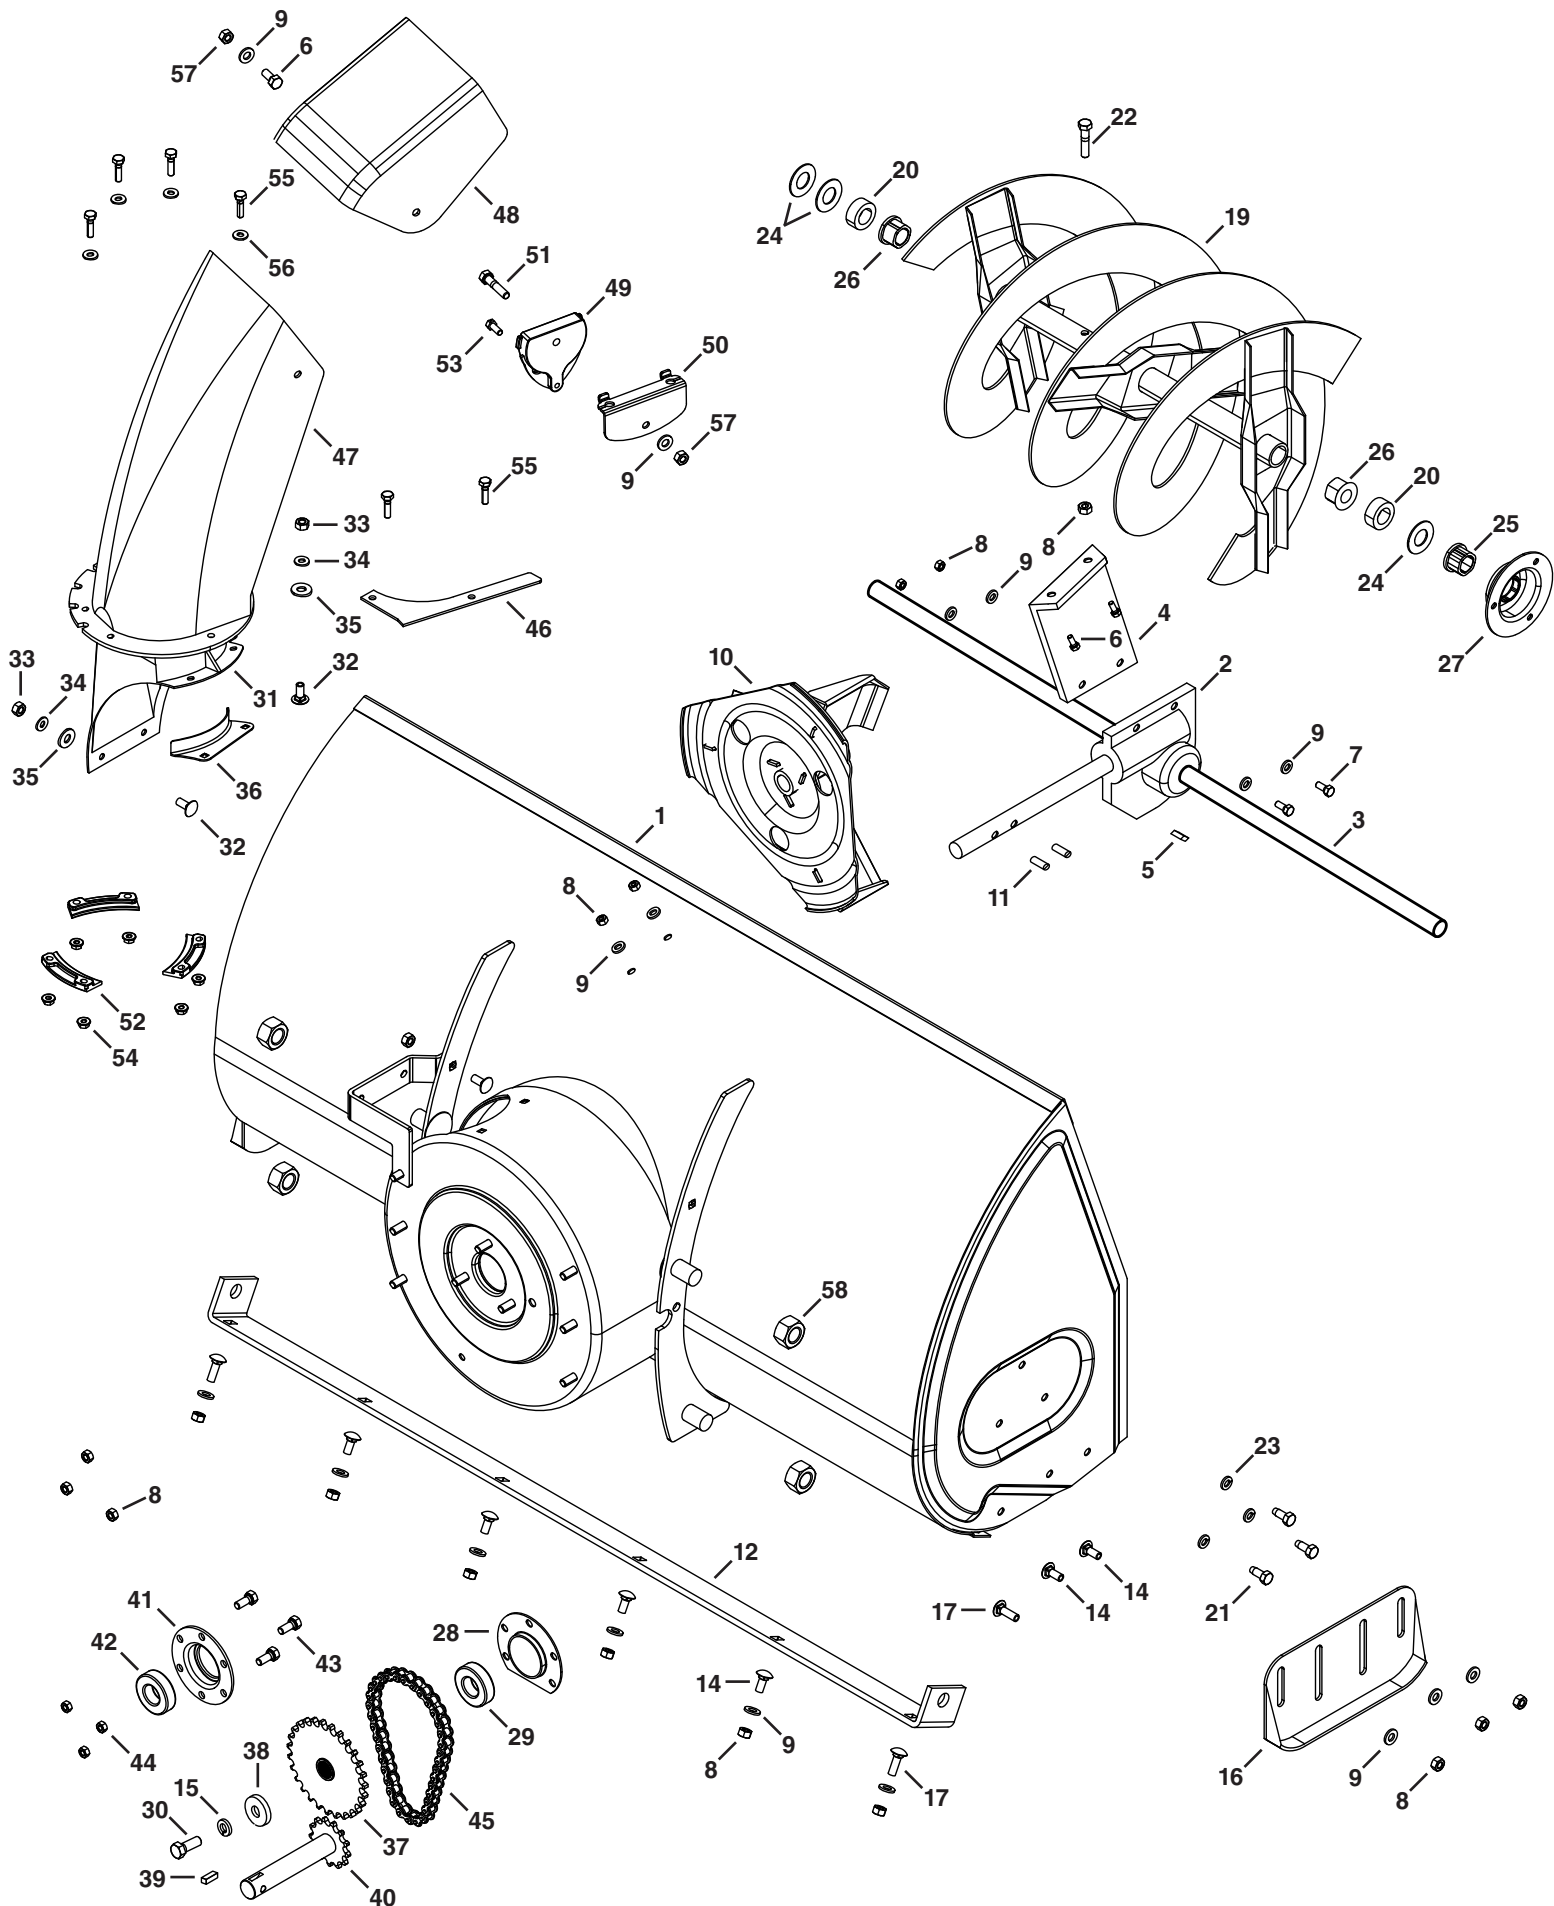

REPAIR PARTS FOR 45-04791-669 SNOW THROWER

REPAIR PARTS FOR 45-04791-669 SNOW THROWER

REF	QTY	PART NO	DESCRIPTION	REF	QTY	PART NO	DESCRIPTION
1	1	501 33 54-01	Housing Assembly	31	1	501 33 69-01	Chute Adapter
2	1	501 33 55-01	Worm Drive	32	4	531 00 76-37	Carriage Bolt, 1/4-20 x 3/4"
3	1	501 33 59-01	Shaft, Auger Gearbox	33	4	504 06 60-01	Nylock Nut, 1/4"
4	1	501 34 05-01	Brace, Gearbox Center	34	4	522 83 59-01	Washer, 1/4"
5	1	501 34 06-01	Key, #61 Woodruff	35	4	501 33 76-01	Nylon Washer
6	3	506 62 26-01	Hex Bolt, 5/16-18 x 3/4"	36	1	501 33 62-01	Chute Reinforcement
7	2	531 00 81-17	Hex Bolt, 5/16-18 x 1"	37	1	577 77 72-01	Sprocket & Hub Assembly
8	23	501 02 11-01	Nylock Nut, 5/16"	38	1	501 33 96-01	Washer, .41 x 1.25 x .156"
9	20	522 77 03-01	Washer, 5/16"	39	1	501 34 06-01	#61 Woodruff Key
10	1	501 33 57-01	Impeller Assembly	40	1	577 77 76-01	Sprocket & Shaft Assembly
11	2	501 33 67-01	Roll Pin	41	1	501 34 58-01	Bearing Housing
12	1	501 33 58-01	Scraper Plate	42	1	577 76 91-01	Bore Bearing, 7/8"
13	12	522 77 03-01	Washer, 5/16"	43	3	577 15 84-01	Hex Bolt, 1/4-20 x 1-3/4"
14	8	506 62 55-01	Carriage Bolt, 5/16-18 x 3/4"	44	3	531 00 76-29	Lock Nut, 1/4"
15	1	577 15 71-01	Lock Washer, 3/8"	45	1	577 76 88-01	#40 Roller Chain
16	2	501 33 75-01	Skid Shoe	46	1	577 76 84-01	Chute Rotation Stop Bracket
17	4	522 77 02-01	Carriage Bolt, 5/16-18 x 1"	47	1	501 34 04-01	Lower Chute
18	1	501 33 63-01	Spiral Auger (LH) not shown	48	1	577 77 90-01	Upper Chute
19	1	501 33 64-01	Spiral Auger (RH)	49	1	501 33 99-01	Cable Guide
20	4	501 33 71-01	Spacer, .75 x 1.25 x .5"	50	1	501 33 83-01	Cable Bracket
21	6	501 33 65-01	Hex Bolt, 5/16-18 x 3/4"	51	1	501 33 21-01	Hex Bolt, 5/16-18 x 1-1/2"
22	4	501 33 66-01	Shear Bolt, 5/16-18 x 1-1/2"	52	3	501 34 03-01	Chute Keeper
23	6	522 75 86-01	Lock Washer, 5/16"	53	1	501 34 02-01	Hex Screw, 1/4-14 x 5/8"
24	6	501 33 70-01	Washer, .76 x 1.49 x .06"	54	6	501 33 97-01	Flange Nut, 1/4"
25	2	531 00 76-55	Flange Bearing, 3/4"	55	6	522 76 17-01	Hex Bolt, 1/4-20 x 1"
26	4	501 33 74-01	Split Bearing, 3/4"	56	4	577 77 92-01	Washer, .281 x .625 x .065"
27	2	501 33 77-01	Hex Bearing, 1"	57	2	531 00 76-16	Lock Nut, 5/16"
28	1	501 33 53-01	Bearing Housing	58	4	501 33 41-01	Lock Nut, 1/2"
29	1	501 33 72-01	Ball Bearing		1	42386	Owners Manual
30	1	531 00 76-25	Hex Bolt, 3/8-24 x 1"