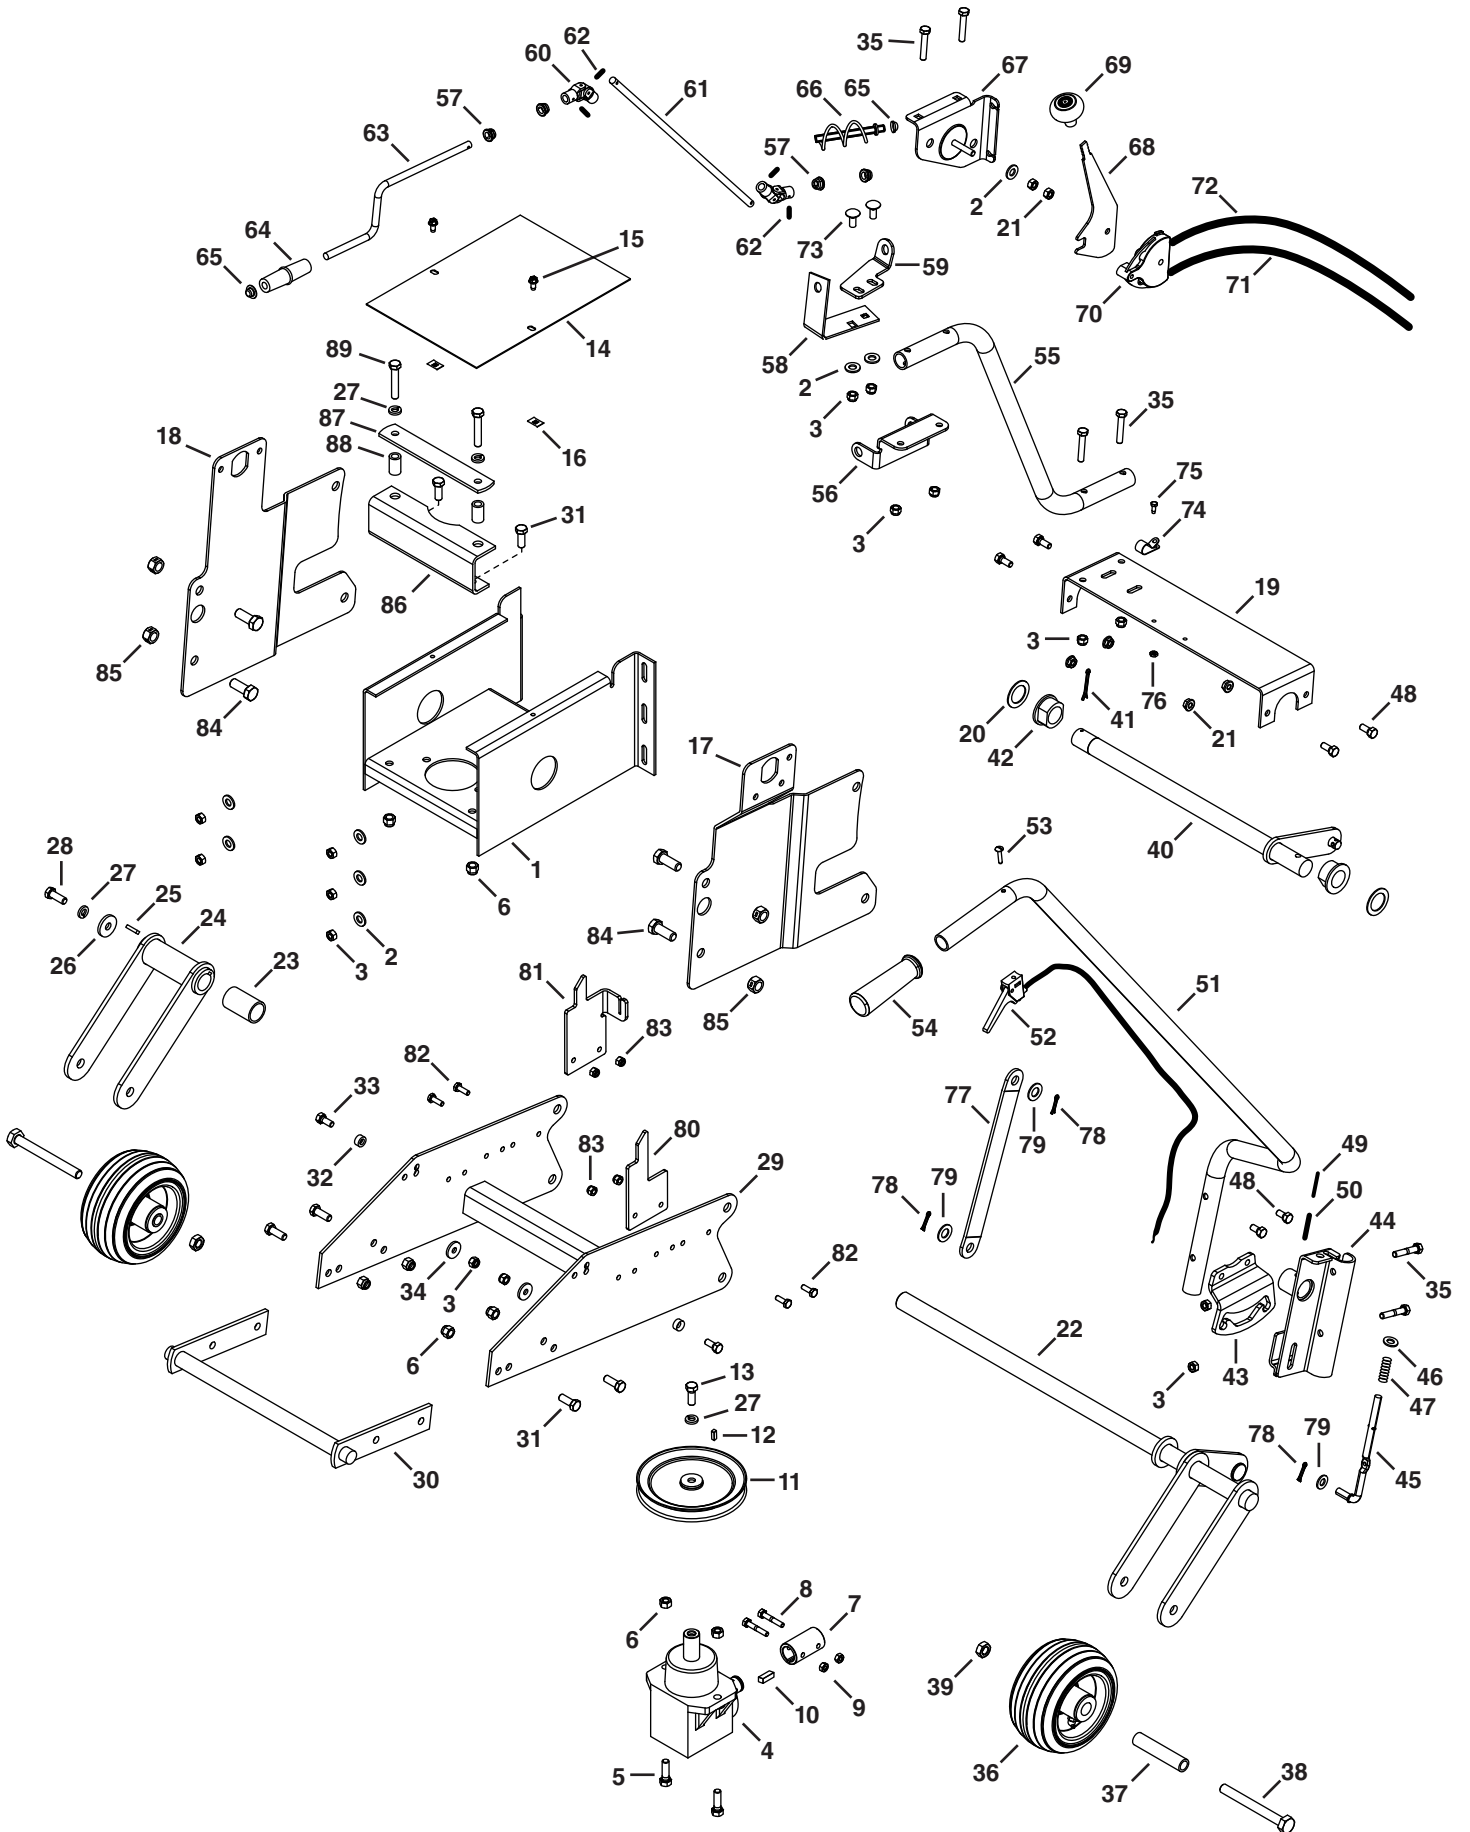

REPAIR PARTS FOR 45-04791-669 SNOW THROWER

REF	QTY	PART NO	DESCRIPTION	REF	QTY	PART NO	DESCRIPTION
1	1	577 77 79-01	Gearbox Mounting Assembly	46	1	501 34 24-01	Compression Spring
2	8	522 77 03-01	Washer, 5/16"	47	2	501 34 25-01	Washer, .406 x .812 x .062
3	15	501 02 11-01	Nylock Nut, 5/16"	48	6	506 62 26-01	Hex Bolt, 5/16-18 x 3/4"
4	1	577 76 87-01	Gearbox	49	1	501 34 28-01	Spring Pin, 5/16 x 1-3/4"
5	2	506 62 61-01	Hex Bolt, 3/8-16 x 1-1/4"	50	1	501 34 23-01	Spring Pin, 3/16 x 1-3/4"
6	8	501 33 27-01	Nylock Nut, 3/8"	51	1	501 34 32-01	Lift Handle Tube
7	1	577 76 59-01	Gearbox Hub	52	1	501 34 33-01	Trigger & Lift Cable Assembly
8	2	577 15 84-01	Hex Bolt, 1/4-20 x 1-3/4"	53	1	501 34 34-01	Countersink Screw, 10-24 x 1.36"
9	2	531 00 76-29	Lock Nut, 1/4"	54	1	531 00 27-35	Handle Grip
10	1	501 34 06-01	#61 Woodruff Key	55	1	577 76 81-01	Chute Control Tube
11	1	577 76 89-01	6" Pulley	56	1	577 76 82-01	Chute Control Bracket
12	1	577 76 90-01	#6 Woodruff Key	57	4	577 77 97-01	Plastic Bushing, 3/8"
13	1	531 00 76-25	Hex Bolt, 3/8-24 x 1"	58	1	501 33 60-01	Chute Crank Bracket
14	1	577 76 60-01	Pulley Cover	59	1	501 33 78-01	Chute Bracket
15	2	577 77 70-01	Screw, 1/4-20 x 1/2"	60	2	577 77 95-01	U-Joint
16	2	577 76 92-01	Tinnerman Nut, 1/4"	61	1	577 76 84-01	Crank Rod
17	1	577 76 78-01	Mounting Bracket (RH)	62	4	531 00 76-78	Roll Pin, 1/8 x 5/8"
18	1	577 76 79-01	Mounting Bracket (LH)	63	1	577 76 93-01	Crank Rod Chute
19	1	577 76 77-01	Brace Bracket	64	1	501 34 37-01	Crank Knob
20	2	501 34 43-01	Washer, 1.59 x 1.03 x .06	65	2	522 75 58-01	Palnut, 3/8"
21	6	531 00 76-16	Lock Nut, 5/16"	66	1	577 77 89-01	Crank Chute Assembly
22	1	577 77 85-01	Wheel Mounting Bracket	67	1	501 34 40-01	Chute Tilt Bracket
23	1	531 00 76-79	Spacer, 1.03 x 1.25 x 2"	68	1	501 34 38-01	Chute Tilt Handle
24	1	577 77 75-01	Wheel Mounting Hub	69	1	577 15 90-01	Shift Knob
25	1	577 78 00-01	Square Key	70	1	501 33 99-01	Cable Guide
26	1	577 77 93-01	Washer, .41 x 1.25 x .156"	71	1	501 33 86-01	Chute Control Cable
27	4	577 15 71-01	Lock Washer, 3/8"	72	1	501 33 84-01	Chute Control Cable w/ Clip
28	1	577 77 71-01	Hex Bolt, 3/8-16 x 1"	73	2	522 77 02-01	Carriage Bolt, 5/16-18 x 1"
29	1	577 77 87-01	Rear Mounting Frame	74	1	577 77 99-01	Hose Cable Clip, 3/8"
30	1	577 77 86-01	Mounting Shaft	75	1	577 77 69-01	Slotted Bolt, 10-32 x 5/8"
31	6	506 62 49-01	Hex Bolt, 3/8-16 x 1"	76	1	531 00 81-65	Nylock Nut, 10-32
32	2	577 76 53-01	Spacer	77	1	577 76 51-01	Lift Strap
33	2	531 00 74-26	Hex Bolt, 5/16-18 x 1"	78	3	522 76 08-01	Cotter Pin, 1/8 x 3/4"
34	2	577 77 94-01	Washer, .344 x 1.125 x .12"	79	2	501 33 45-01	Washer, .531 x 1 x .059
35	6	522 75 15-01	Hex Bolt, 5/16-18 x 1-3/4"	80	1	577 76 85-01	Position Stop Strap
36	2	577 77 96-01	Wheel	81	1	577 76 54-01	Idler Tension Bracket
37	2	577 76 49-01	Spacer, .75 x .641 x 3.5"	82	4	522 75 93-01	Hex Bolt, 1/4-20 x 3/4"
38	2	577 76 86-01	Hex Bolt, 1/2-13 x 4-3/4"	83	4	504 06 60-01	Nylock Nut, 1/4"
39	2	522 83 55-01	Nylock Nut, 1/2"	84	4	522 83 56-01	Hex Bolt, 1/2-13 x 1-1/4"
40	1	577 77 73-01	Lift Shaft	85	4	501 33 41-01	Lock Nut, 1/2"
41	1	577 77 68-01	Cotter Pin, 1/8 x 1-1/2"	86	1	580 47 44-01	Belt Guide Bracket Assembly
42	2	501 34 14-01	Flange Bearing	87	1	580 47 45-01	Belt Guide Strap
43	1	577 76 55-01	Lift Bracket	88	2	580 47 46-01	Spacer, Belt Guide
44	1	577 77 74-01	Lift Handle Bracket	89	2	531 00 27-32	Hex Bolt, 3/8-16 x 2"
45	1	501 34 22-01	Index Lift Rod				