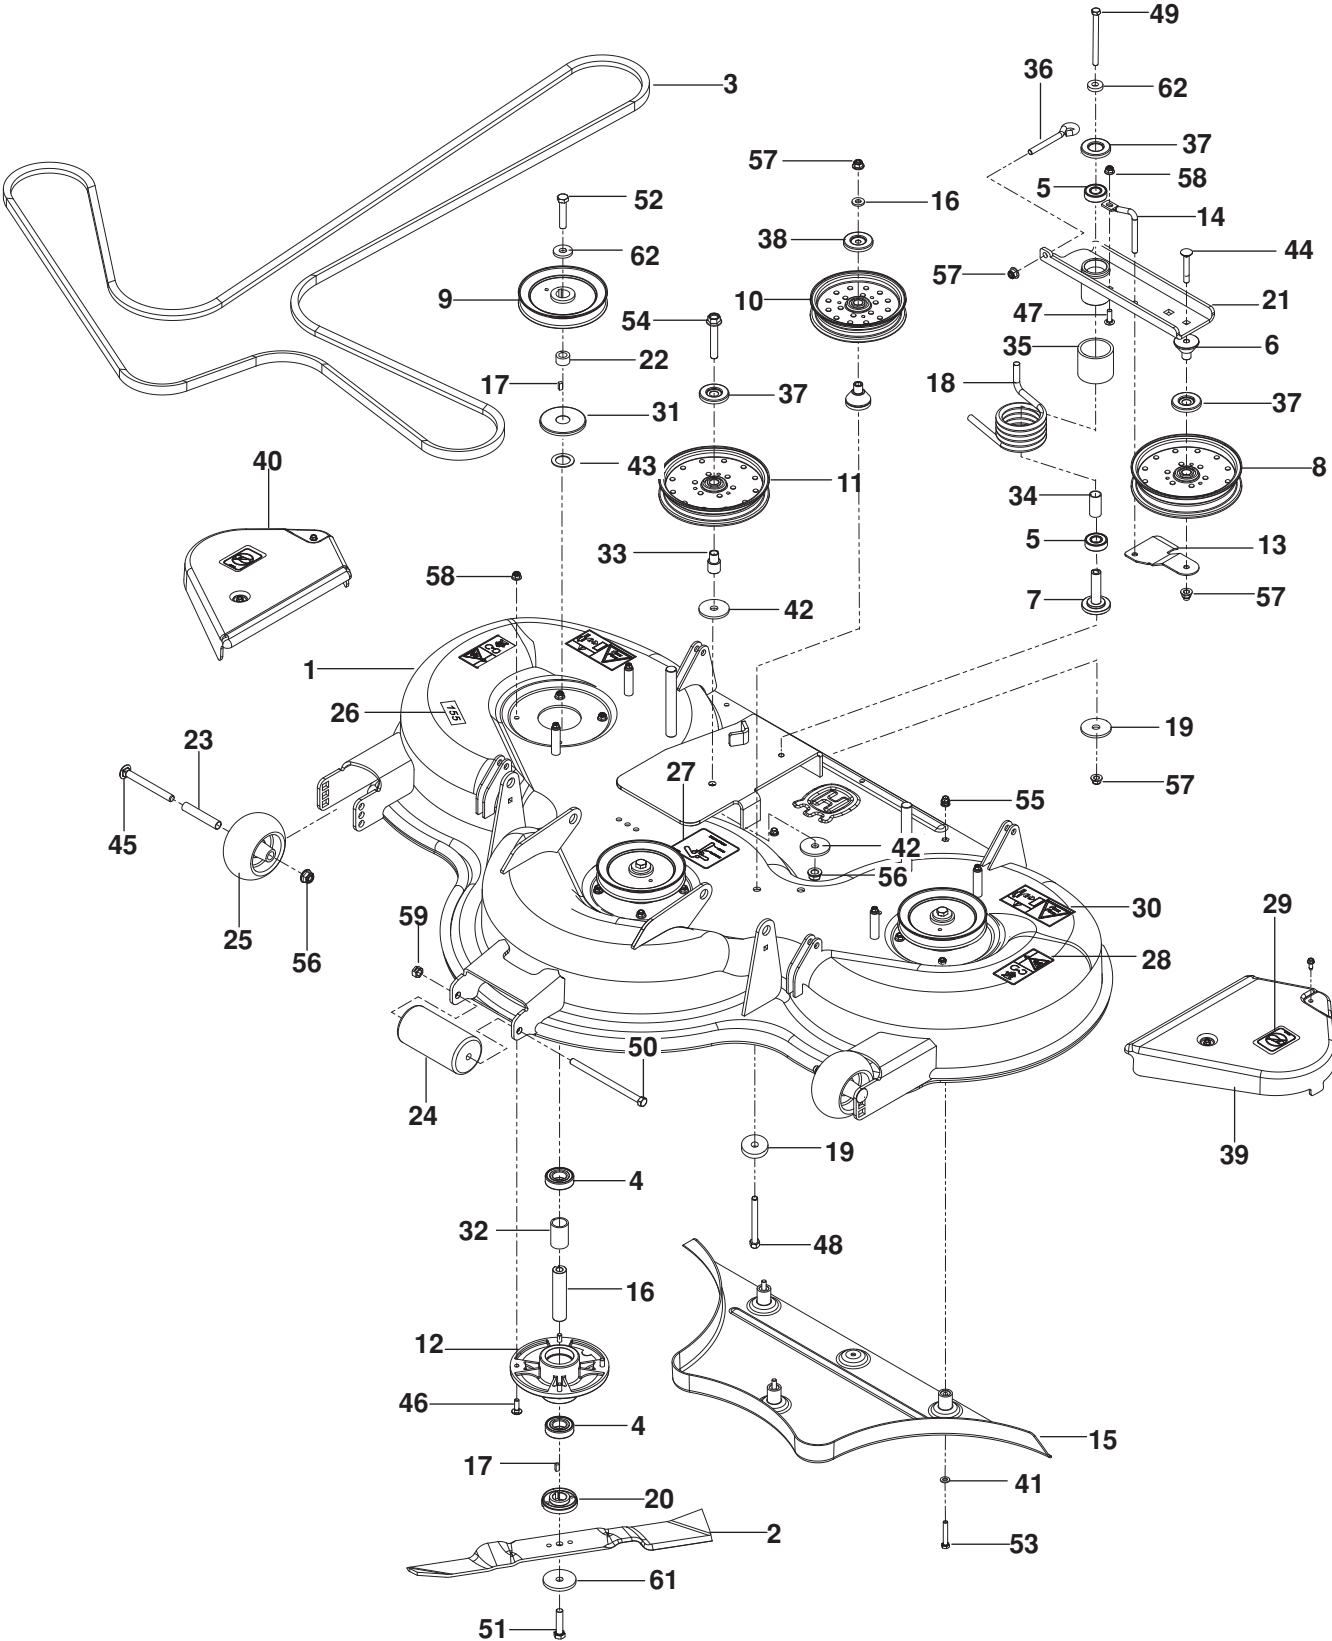

MOWER DECK / CUTTING DECK

CD61PZ \ 966555402