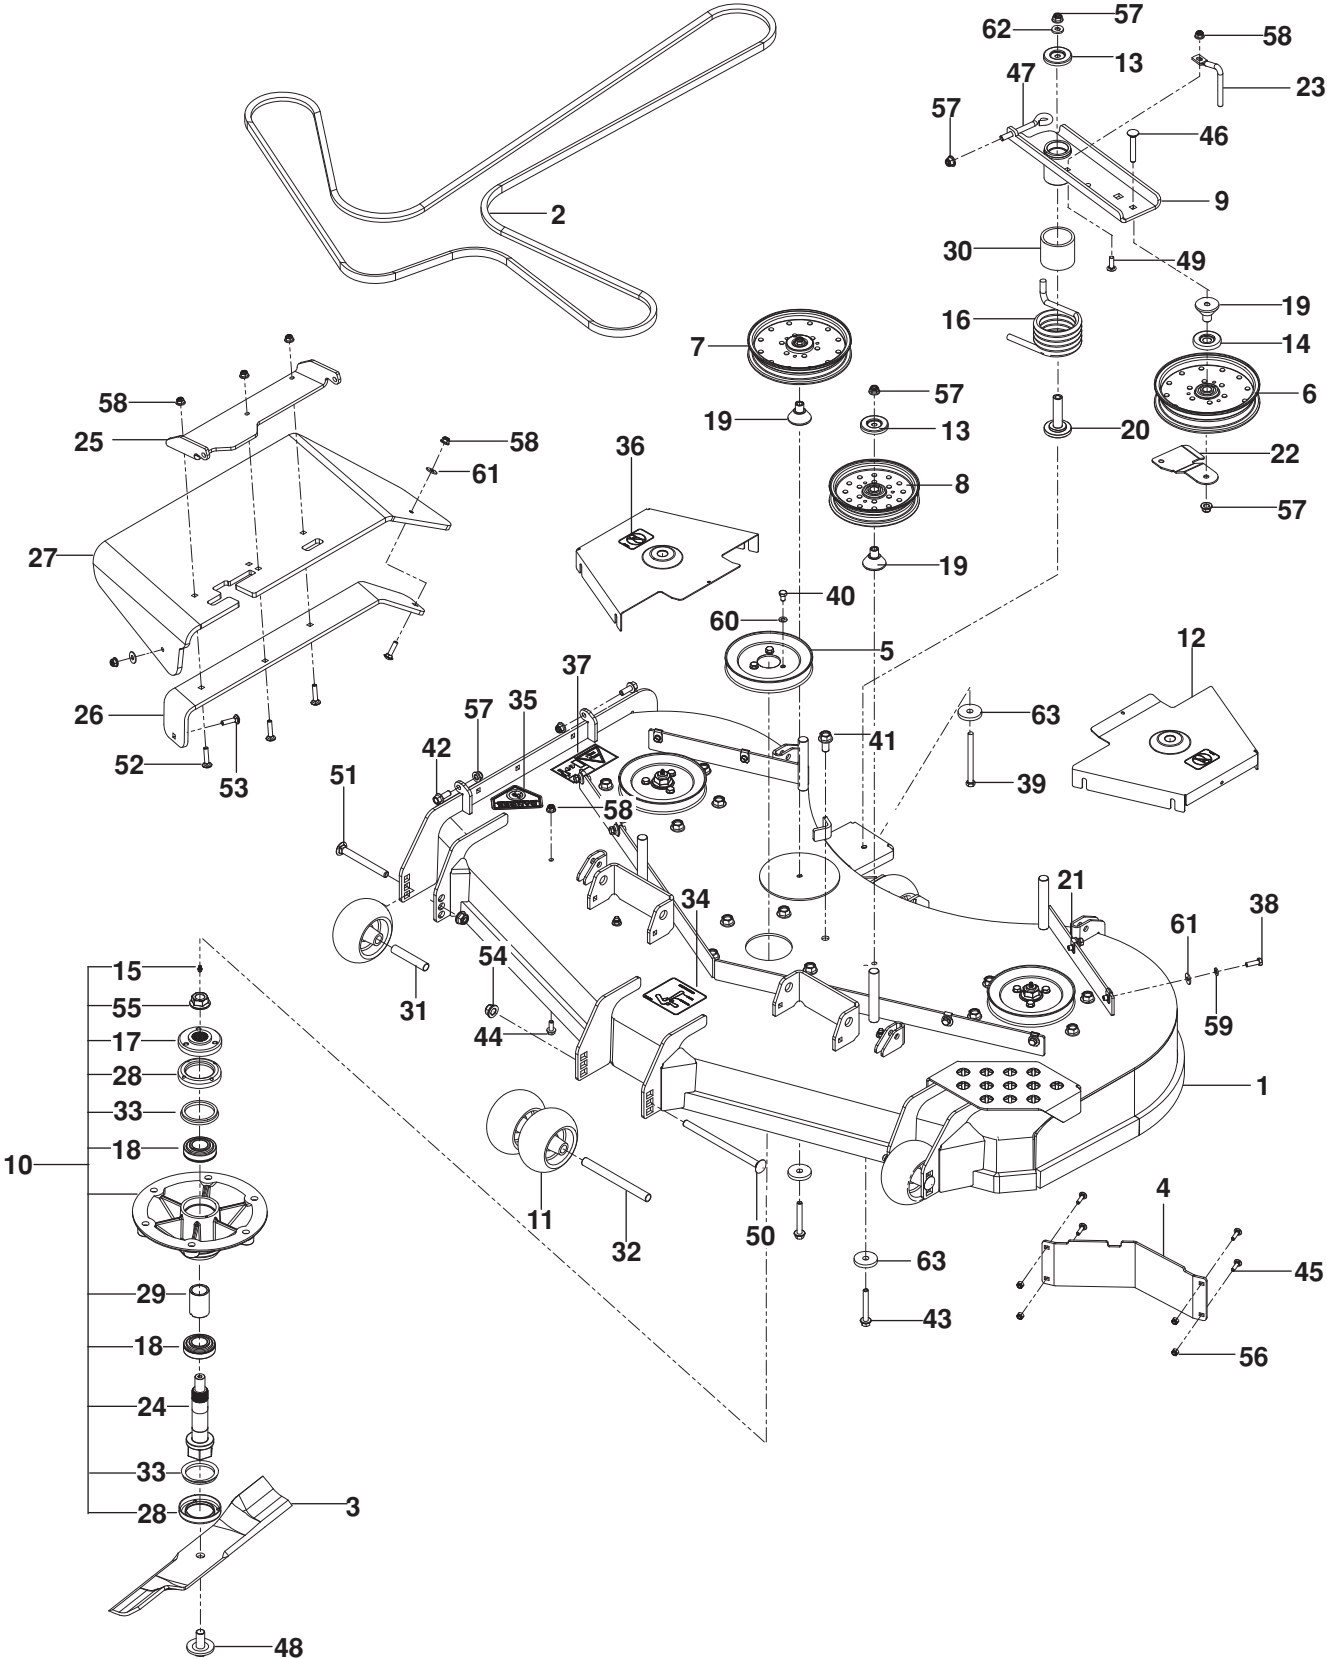

MOWER DECK / CUTTING DECK

FD60PZ \ 966555302