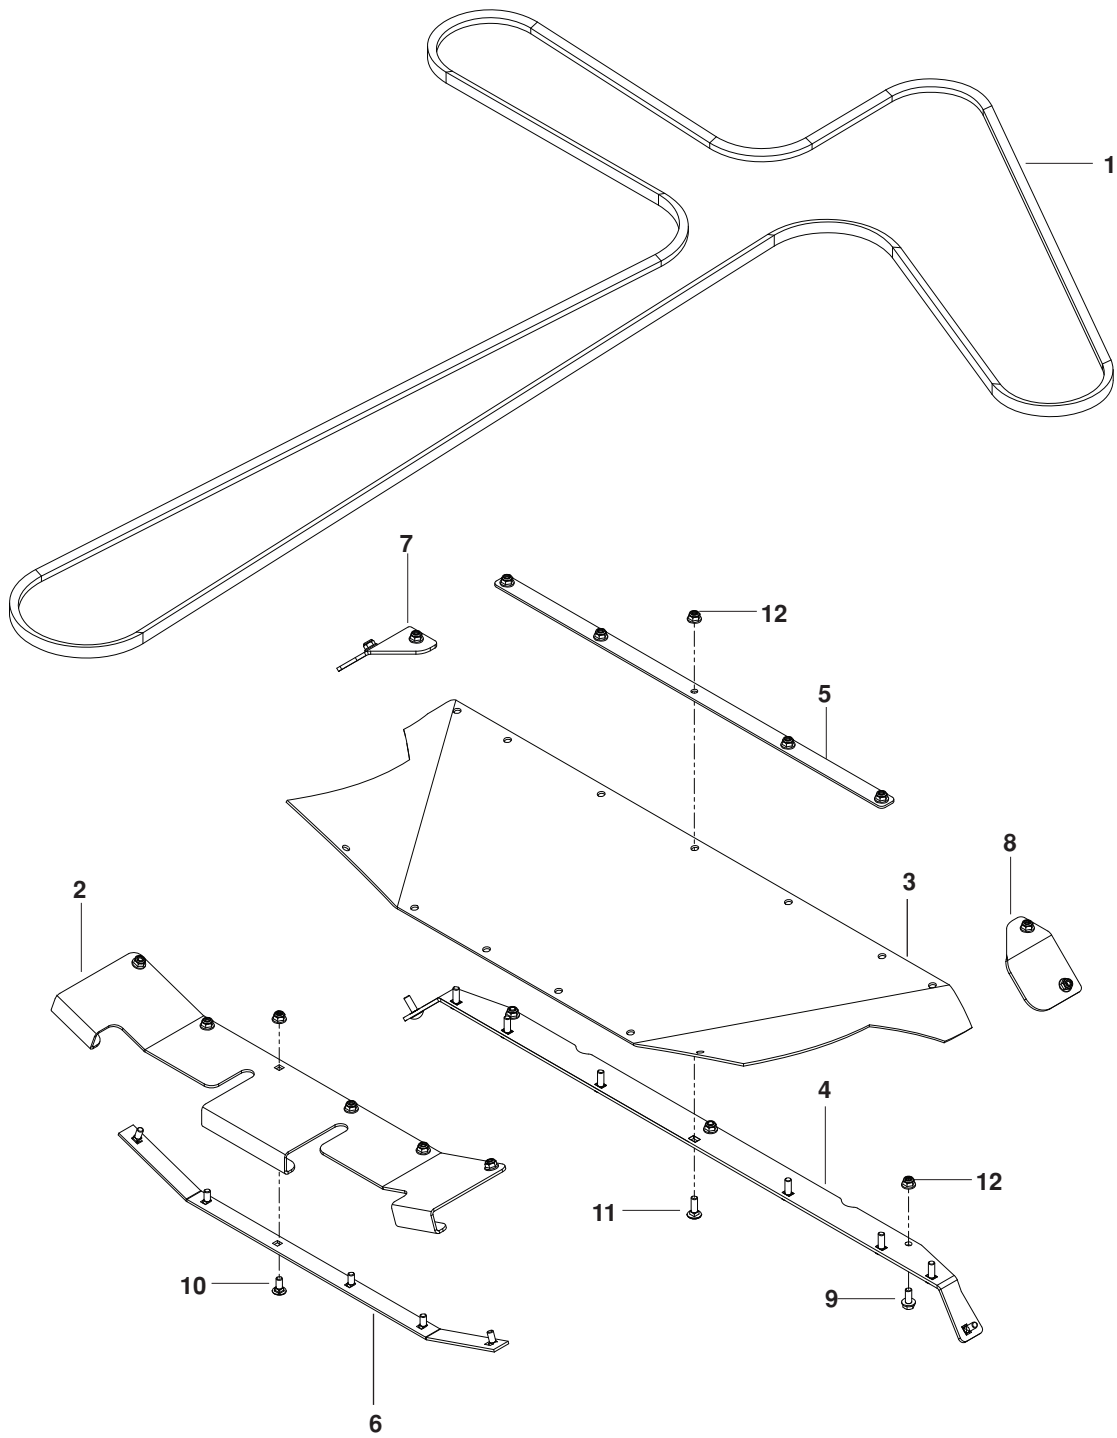

DECK DRIVE

Drive Kit - Combi Deck