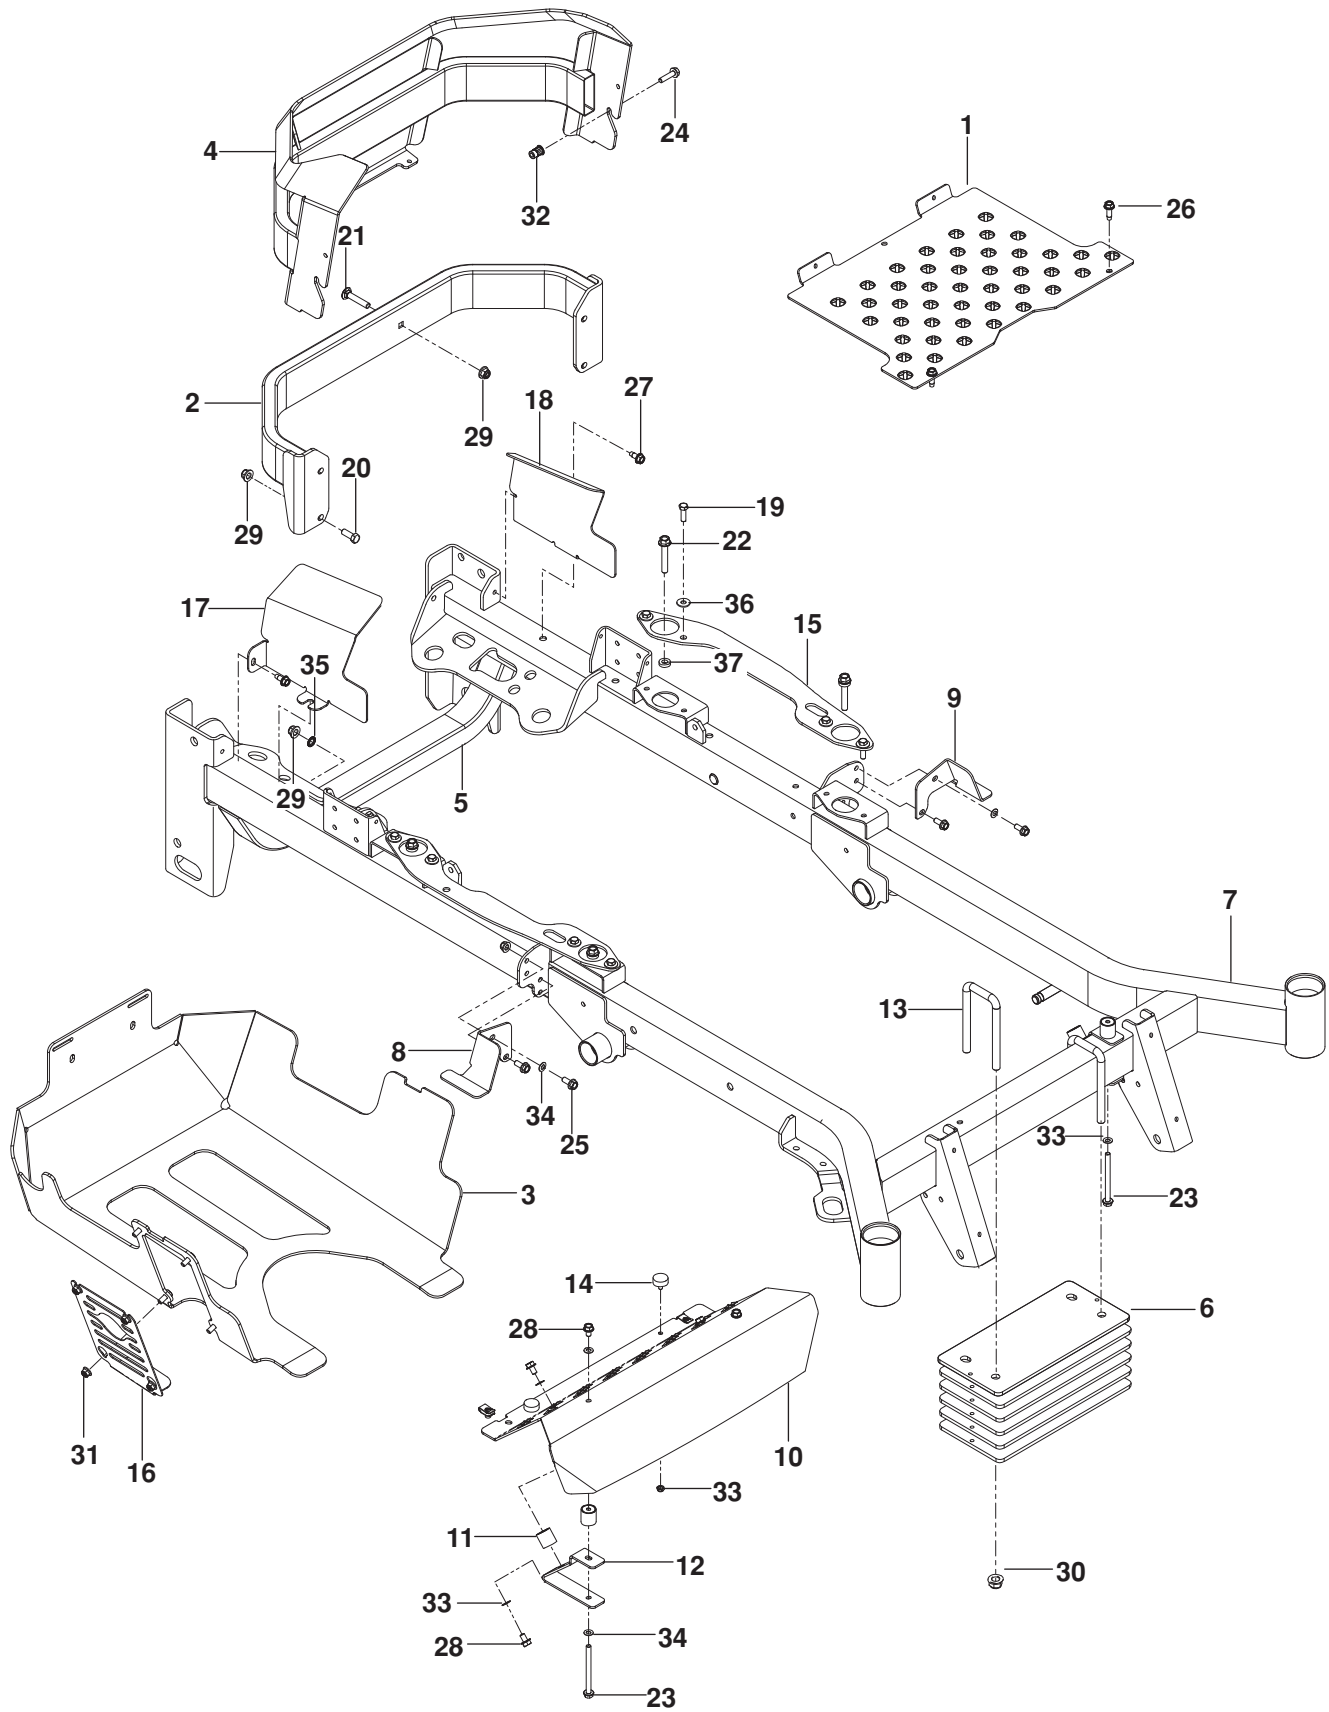

CONTENTS

FRAME.....	4	MOWER DECK / CUTTING DECK	
ENGINE.....	6	FD60PZ \ 966555302.....	24
COOLING SYSTEM.....	8	CD61PZ \ 966555402.....	26
STEERING.....	10	DECK DRIVE.....	28
IGNITION SYSTEM.....	12	GUARDS.....	30
PARKING BRAKE.....	14	SEAT.....	32
HYDRAULIC FRAME.....	16	DECALS.....	34
HYDRAULIC PUMP-MOTOR.....	18	PROTECTION FRAME.....	36
WHEELS AND TIRES.....	20		
MOWER LIFT / DECK LIFT.....	22		

NOTE: ALL FASTENERS ARE GRADE 5 UNLESS OTHERWISE SPECIFIED.

FRAME