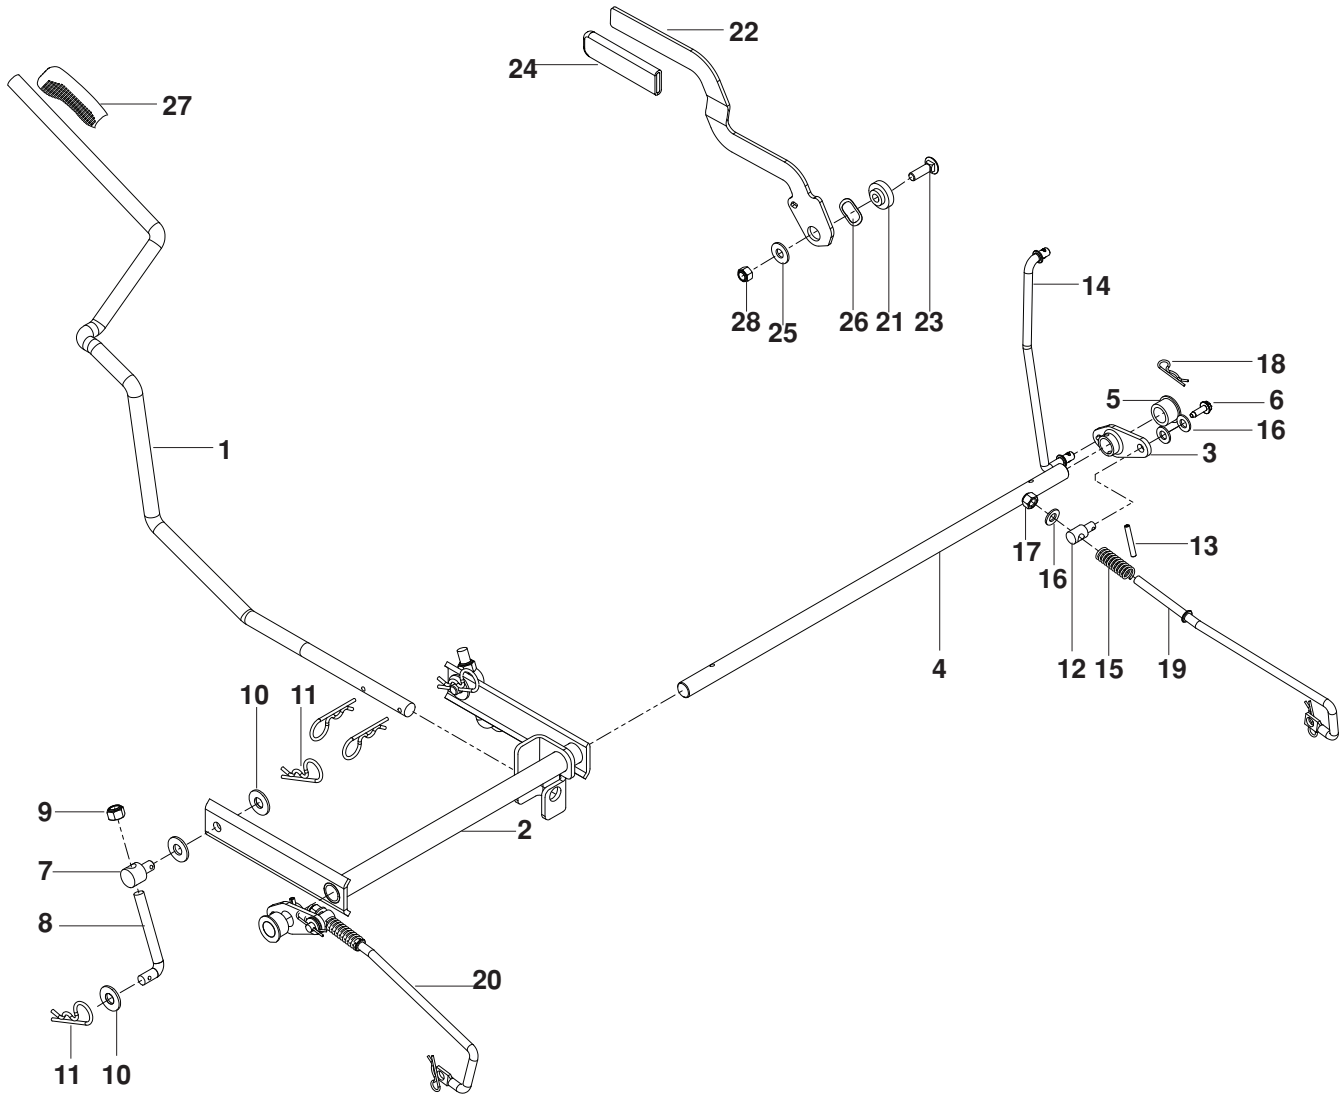

BRAKE / DECK LIFT