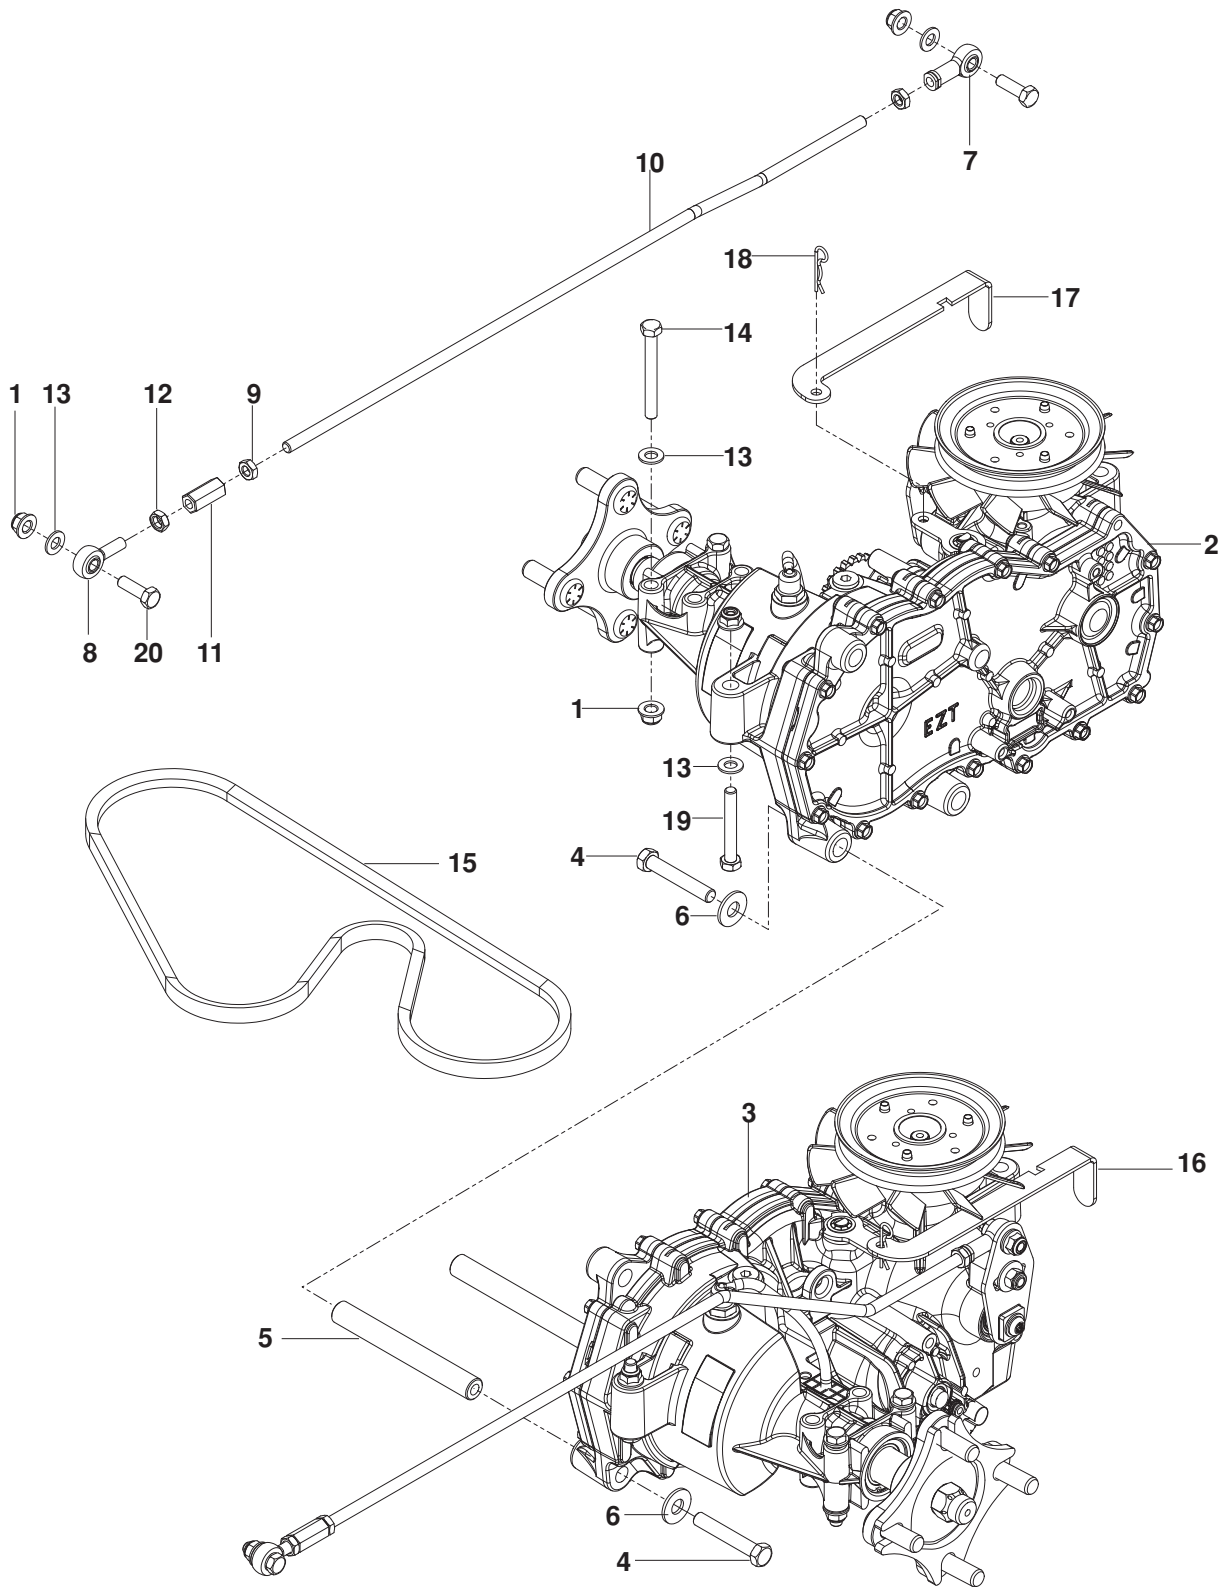

HYDRAULIC PUMP / MOTOR