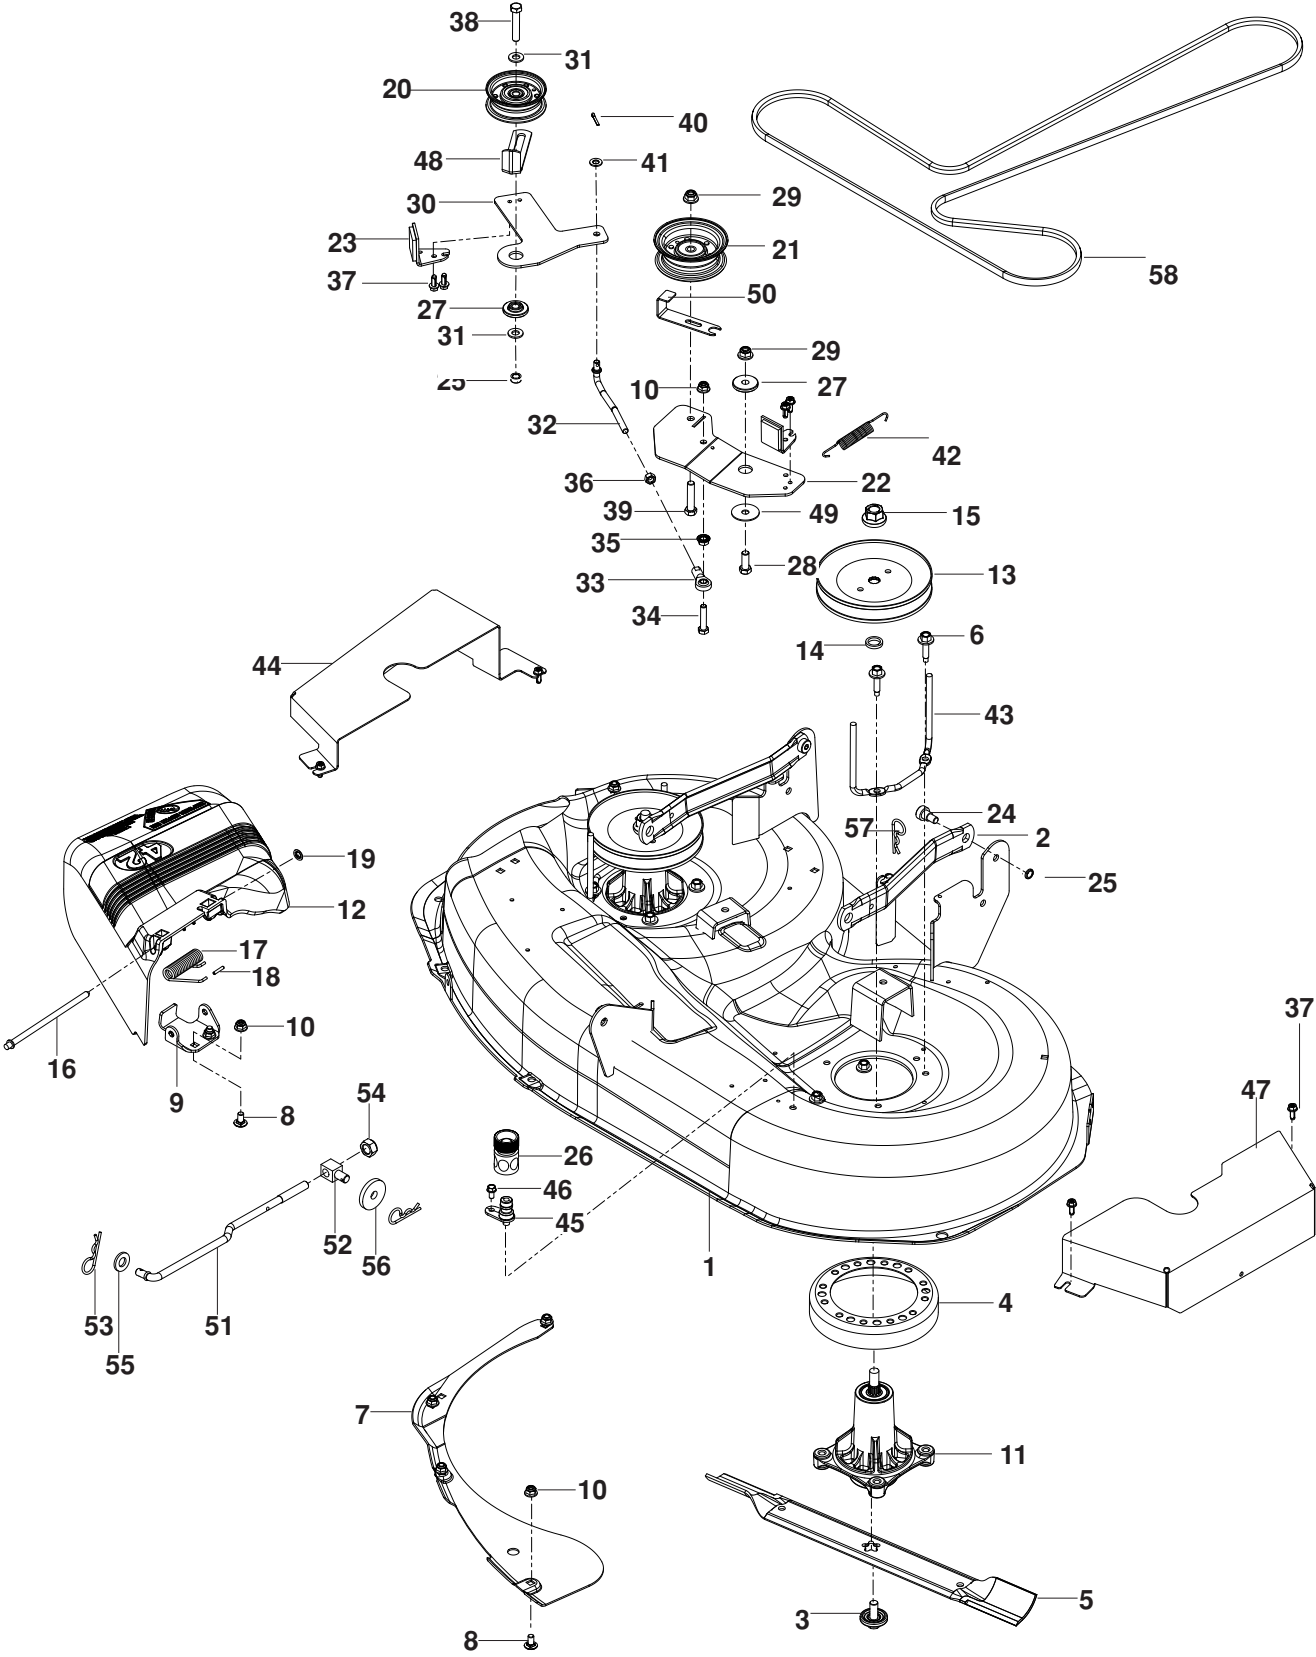

MOWER DECK / CUTTING DECK