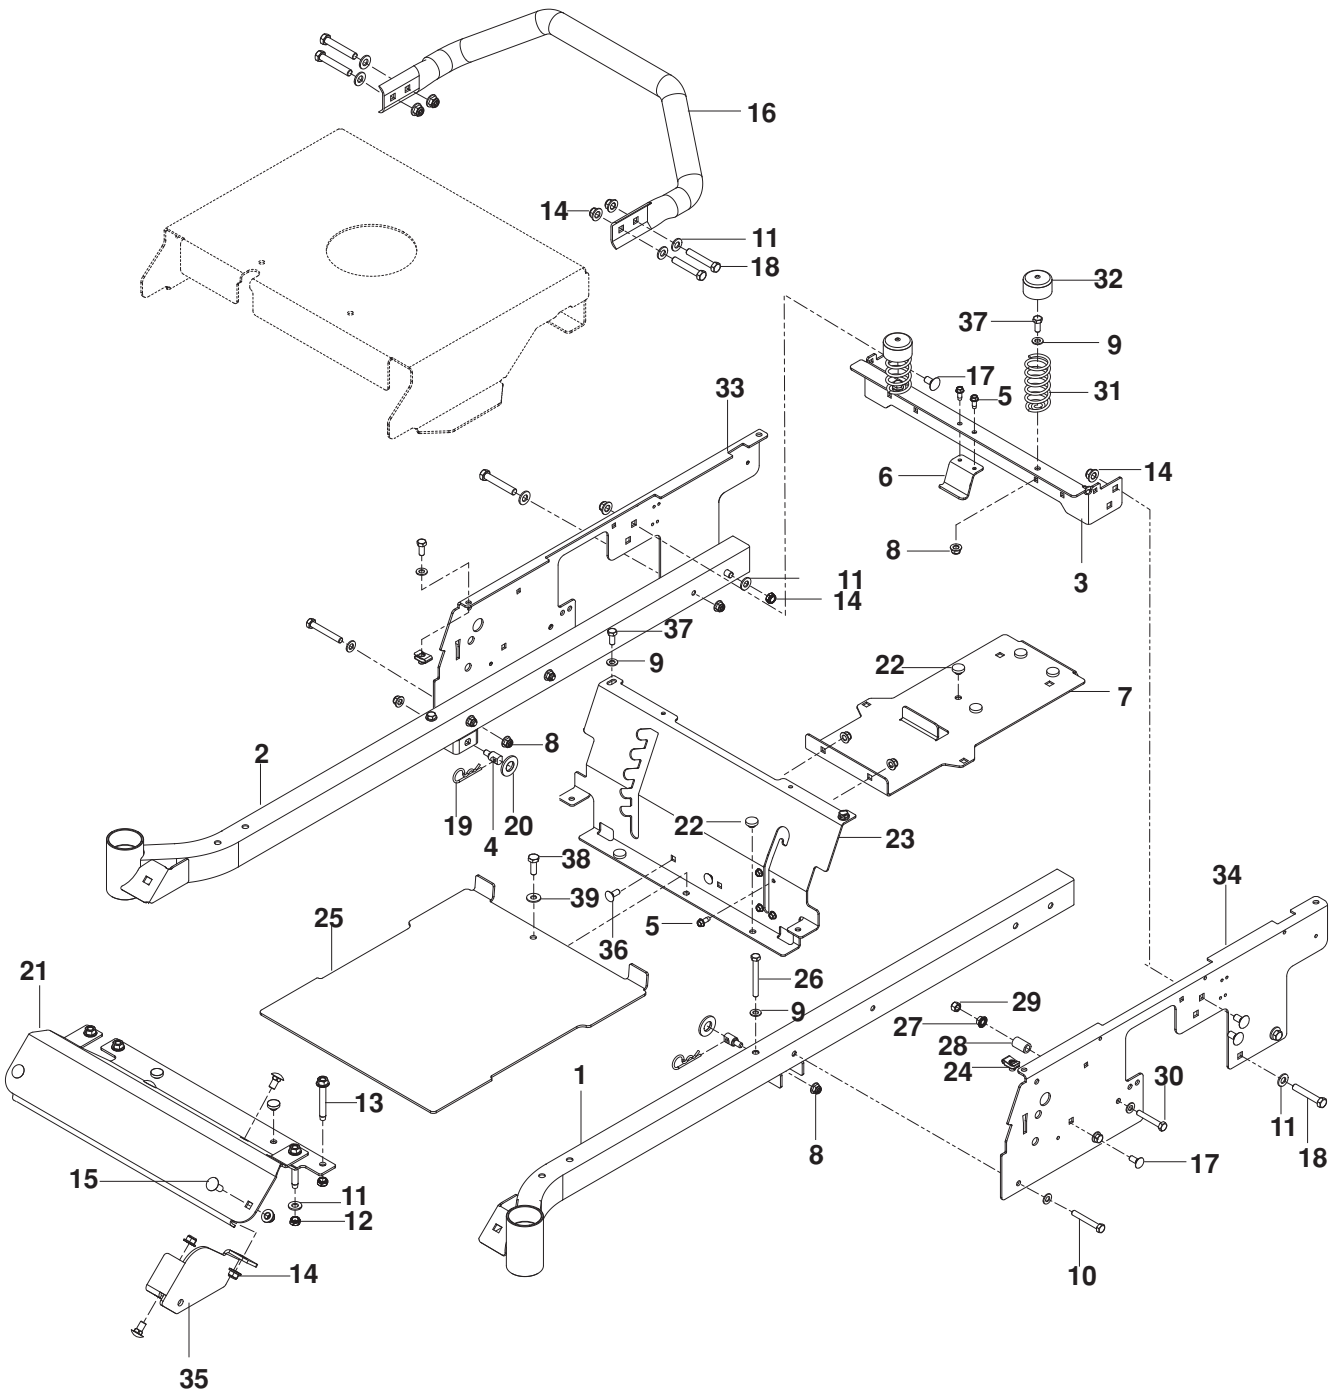

CONTENTS

FRAME.....	4	WHEELS / TIRES.....	14
ENGINE PLATE.....	6	BRAKE / DECK LIFT.....	16
STEERING.....	8	MOWER DECK / CUTTING DECK.....	18
IGNITION.....	10	SEAT.....	20
HYDRAULIC PUMP / MOTOR.....	12	DECALS.....	22

NOTE: ALL FASTENERS ARE GRADE 5 UNLESS OTHERWISE SPECIFIED.

FRAME