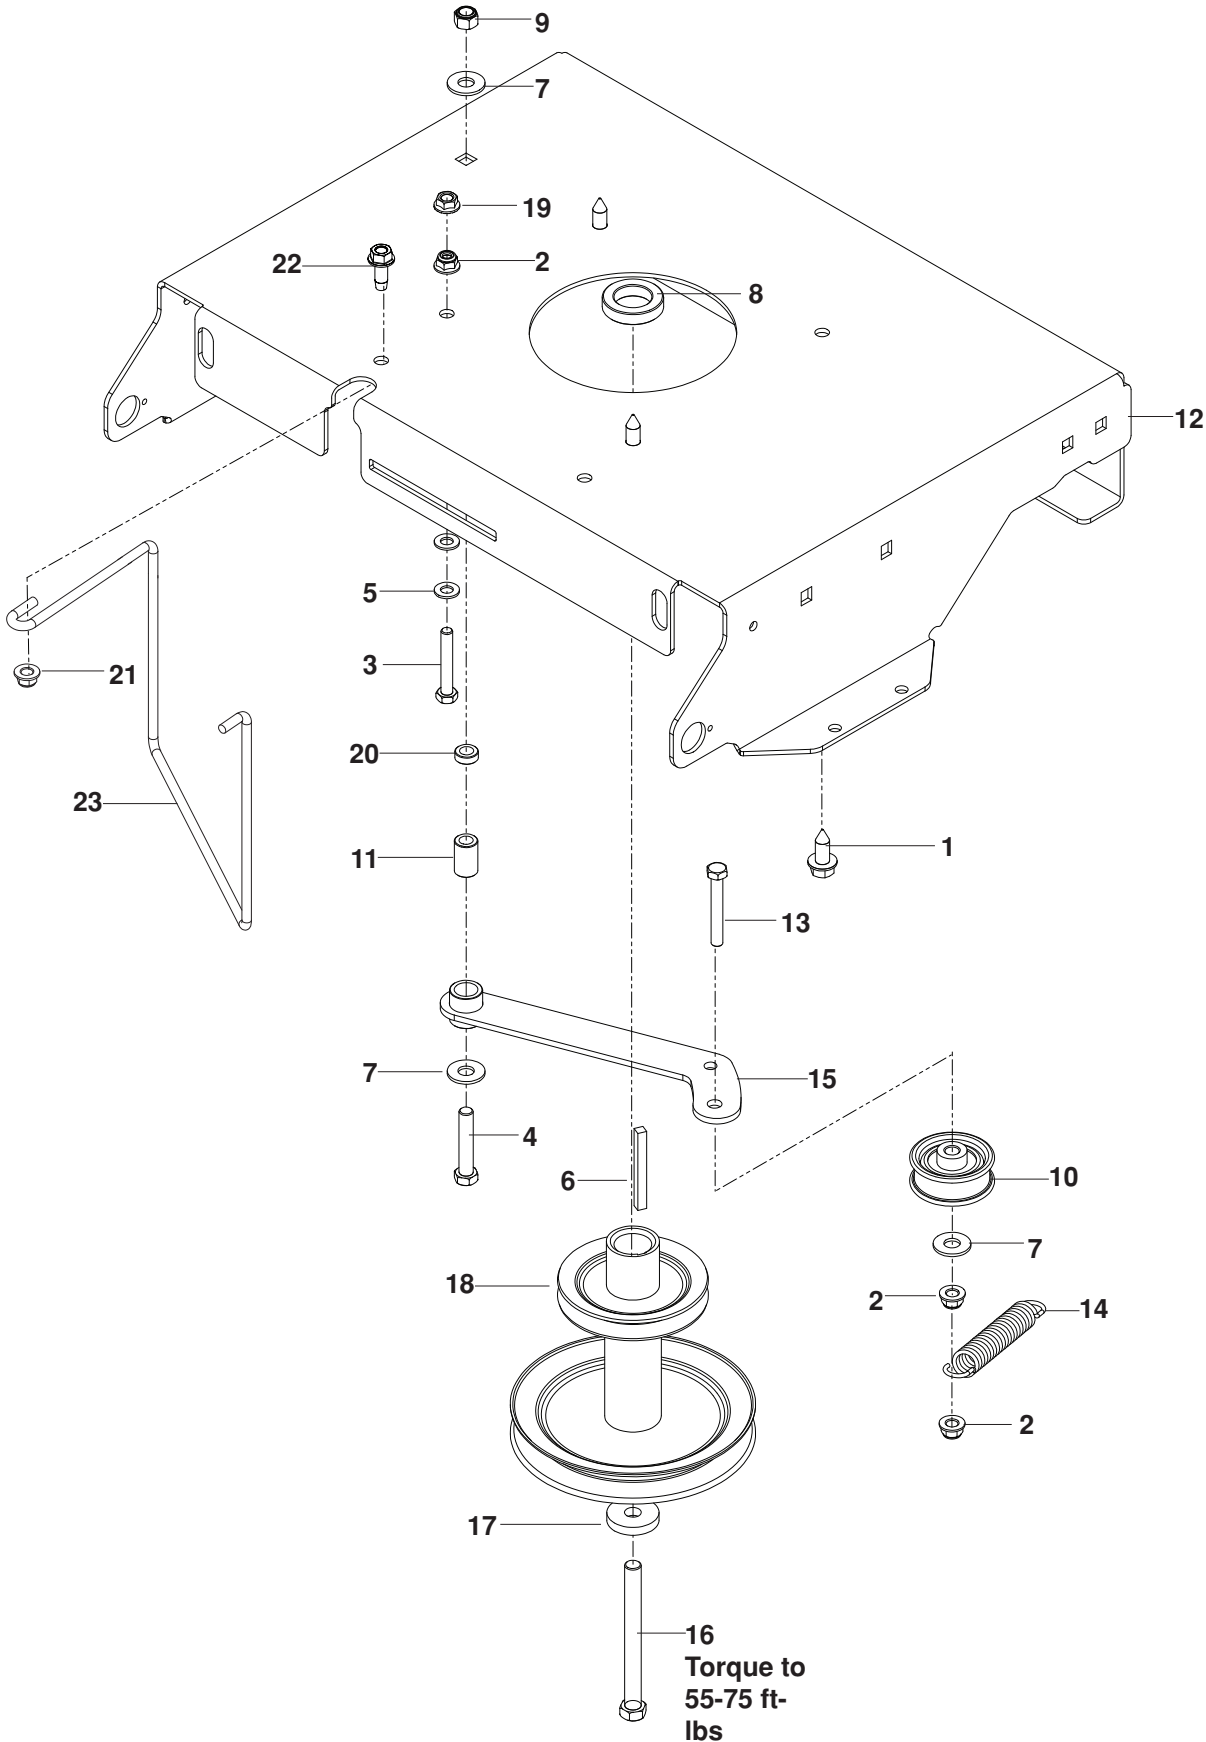

ENGINE PLATE

ENGINE PLATE

ITEM	PART NO.	QTY.	DESCRIPTION	ITEM	PART NO.	QTY.	DESCRIPTION
1..	532 120616....3	HHFS 3/8-16 x 1 THD FRM	14..	539 116350....1	SPRING 3 1/2
2..	539 112899....3	NUT 5/16-18 HEX FLG NYLOC	15..	574 497504....1	IDLER ARM
3..	539 976937....1	HCS 5/16-18 x 2	16..	574 882801....1	HCS 7/16-20 x 4
4..	539 990588....1	HCS 3/8-16 x 2	17..	539 115546....1	WASHER
5..	539 990188....2	WASHER 5/16 SAE FLAT	18..	574 382001 ...1	PULLEY, ENGINE
6..	539 917033....1	KEY 1/4 SQ x 2 1/2 LG	19..	539 990585....1	NUT 5/16-18 HEX WHIZLK
7..	539 990517....3	WASHER 3/8 FLAT STD	20..	539 109562....1	WASHER 3/8 x 3/4 SPEC
8..	539 114387....1	SPACER	21..	521 996501....1	NUT 3/8-16 HEX FLG NYLOC
9..	539 200282....1	NUT 3/8-16 HEX JAM NYLOC	22..	539 107476....1	HCS 3/8-16 x 1 1/4
10..	539 120812....1	PULLEY, IDLER	23..	575 952201....2	KEEPER, BELT
11..	539 115270....1	BUSHING, METAL	NOT SHOWN			
12..	574 355802....1	PLATE, ENGINE	576	035701....1	FITTING, BARB
13..	539 108396....1	HCS 5/16-18 x 2 1/2	576	030601....1	HOSE, DRAIN